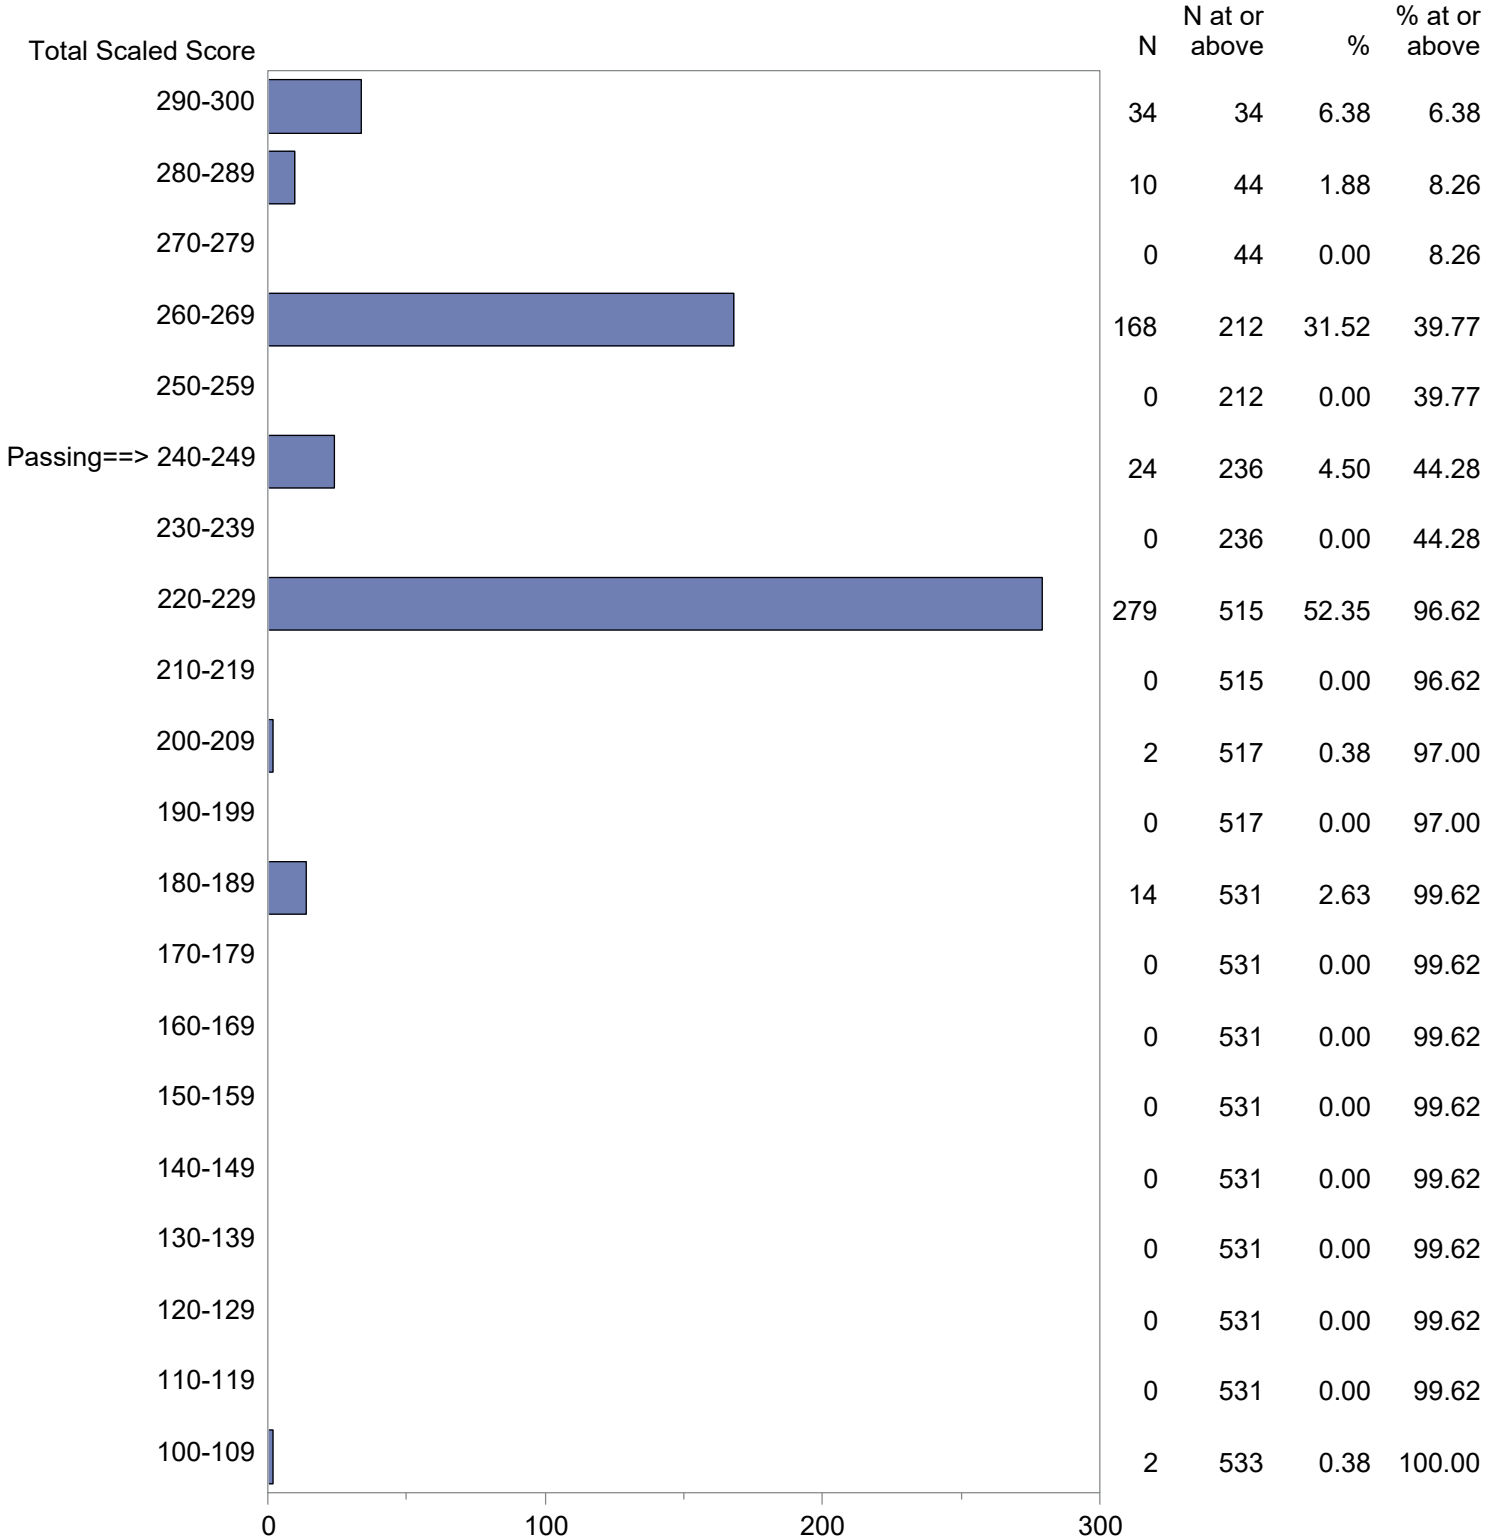

Massachusetts Tests for Educator Licensure (MTEL)
September 1, 2023 - August 31, 2024
Total Scaled Score Distribution by Test Field (All Forms)

Test Field=867 MoGEA: Writing subtest

NOTE: The accompanying explanatory notes and interpretive cautions are an integral part of this report.