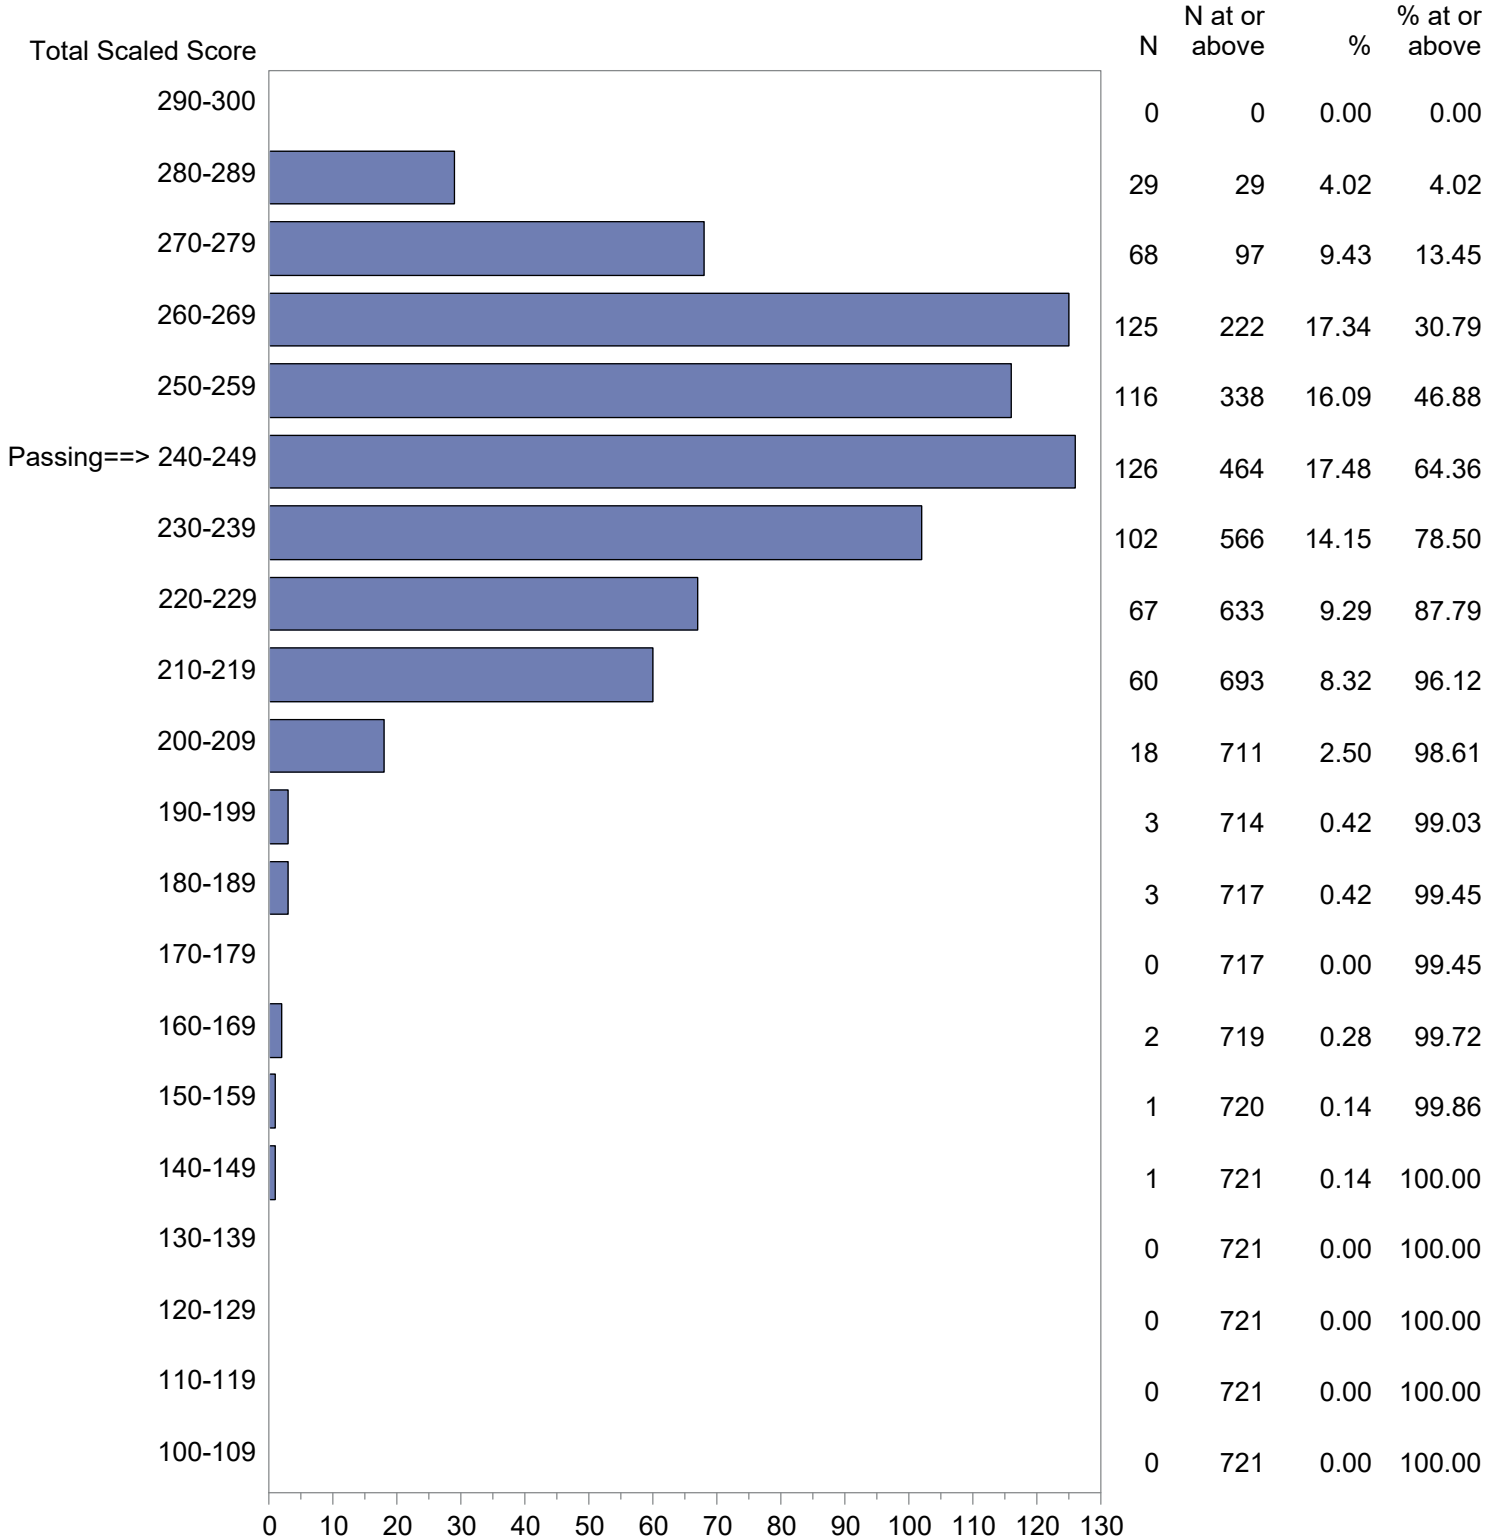

Massachusetts Tests for Educator Licensure (MTEL)
September 1, 2023 - August 31, 2024
Total Scaled Score Distribution by Test Field (All Forms)

Test Field=073 History/Social Science

NOTE: The accompanying explanatory notes and interpretive cautions are an integral part of this report.