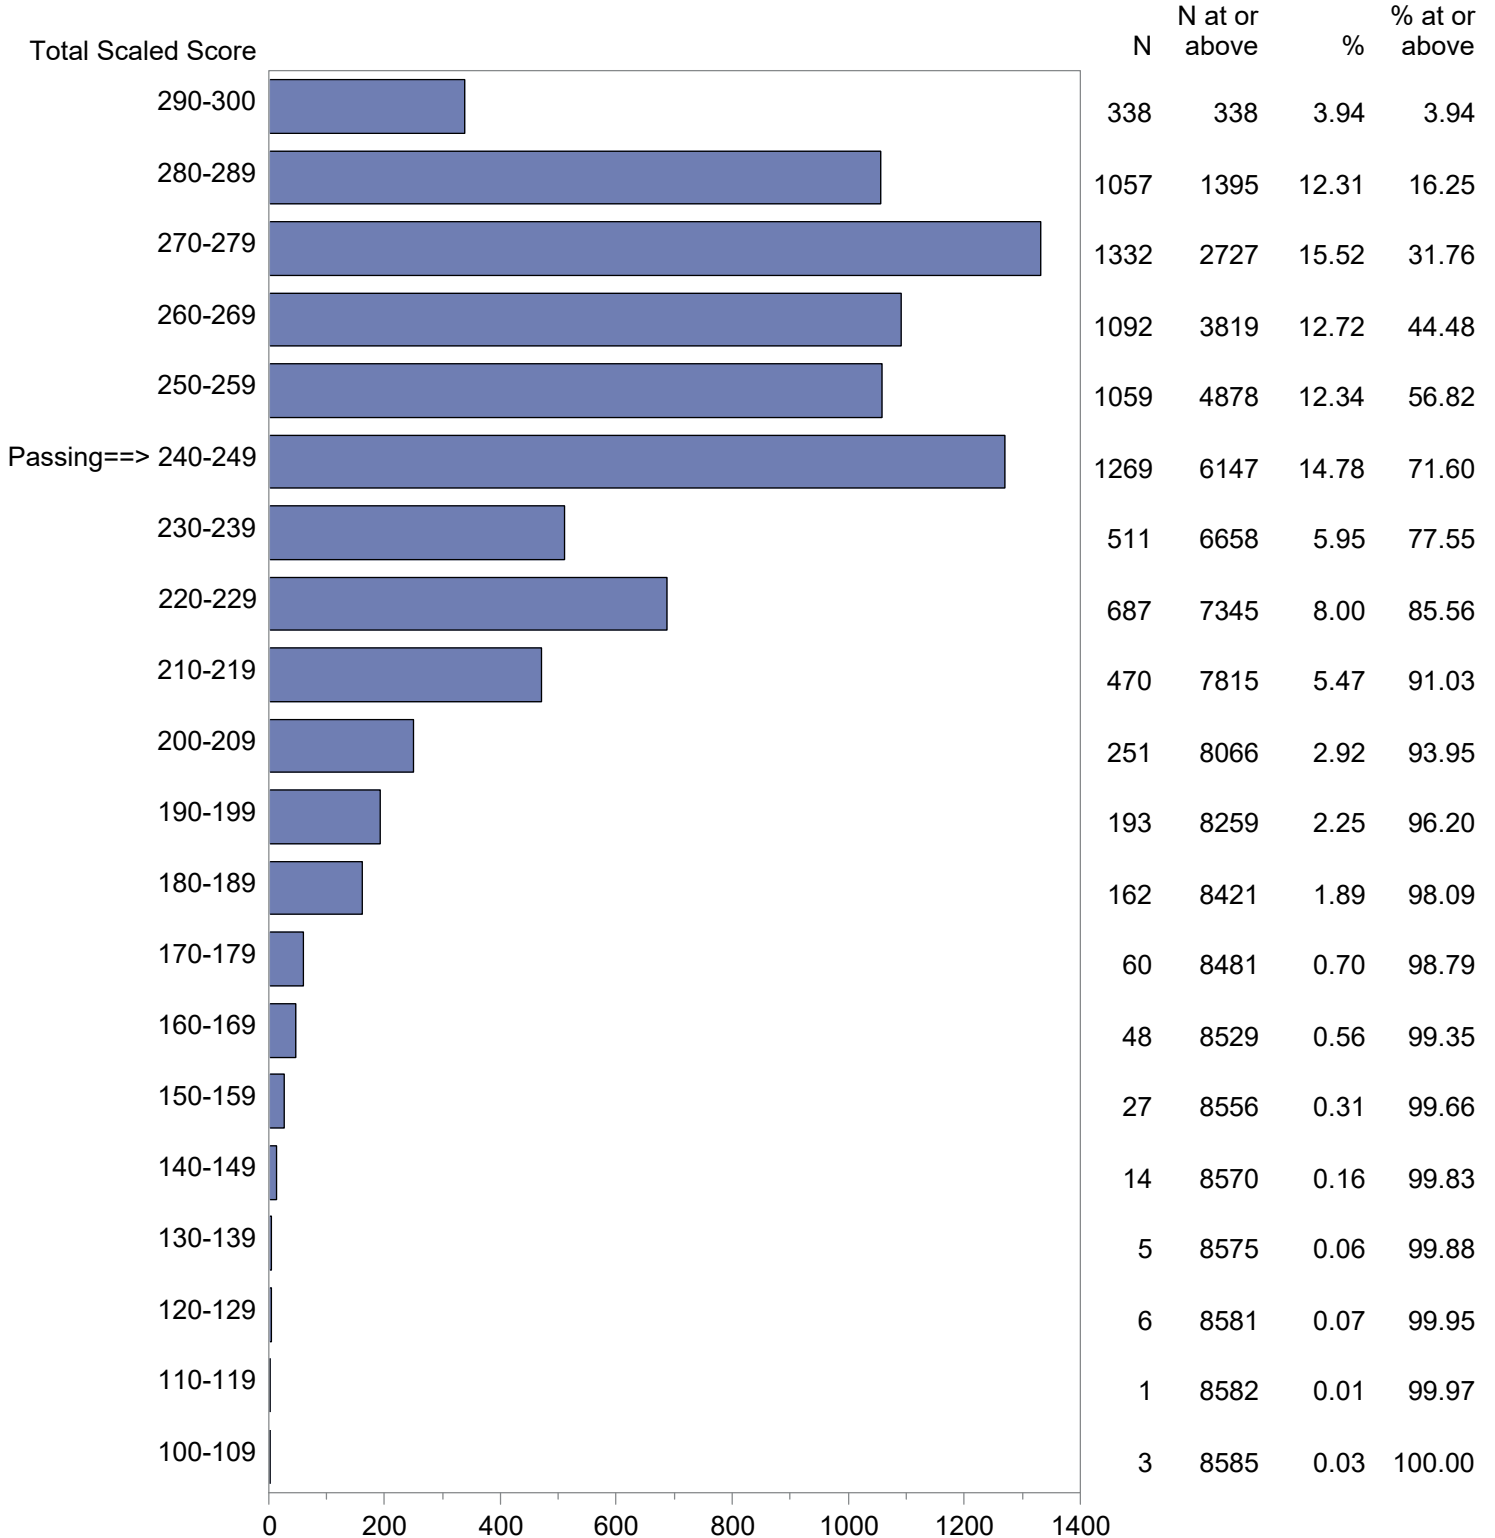

Massachusetts Tests for Educator Licensure (MTEL)  
 September 1, 2023 - August 31, 2024  
 Total Scaled Score Distribution by Test Field (All Forms)

Test Field=01 Communication and Literacy Skills - Reading