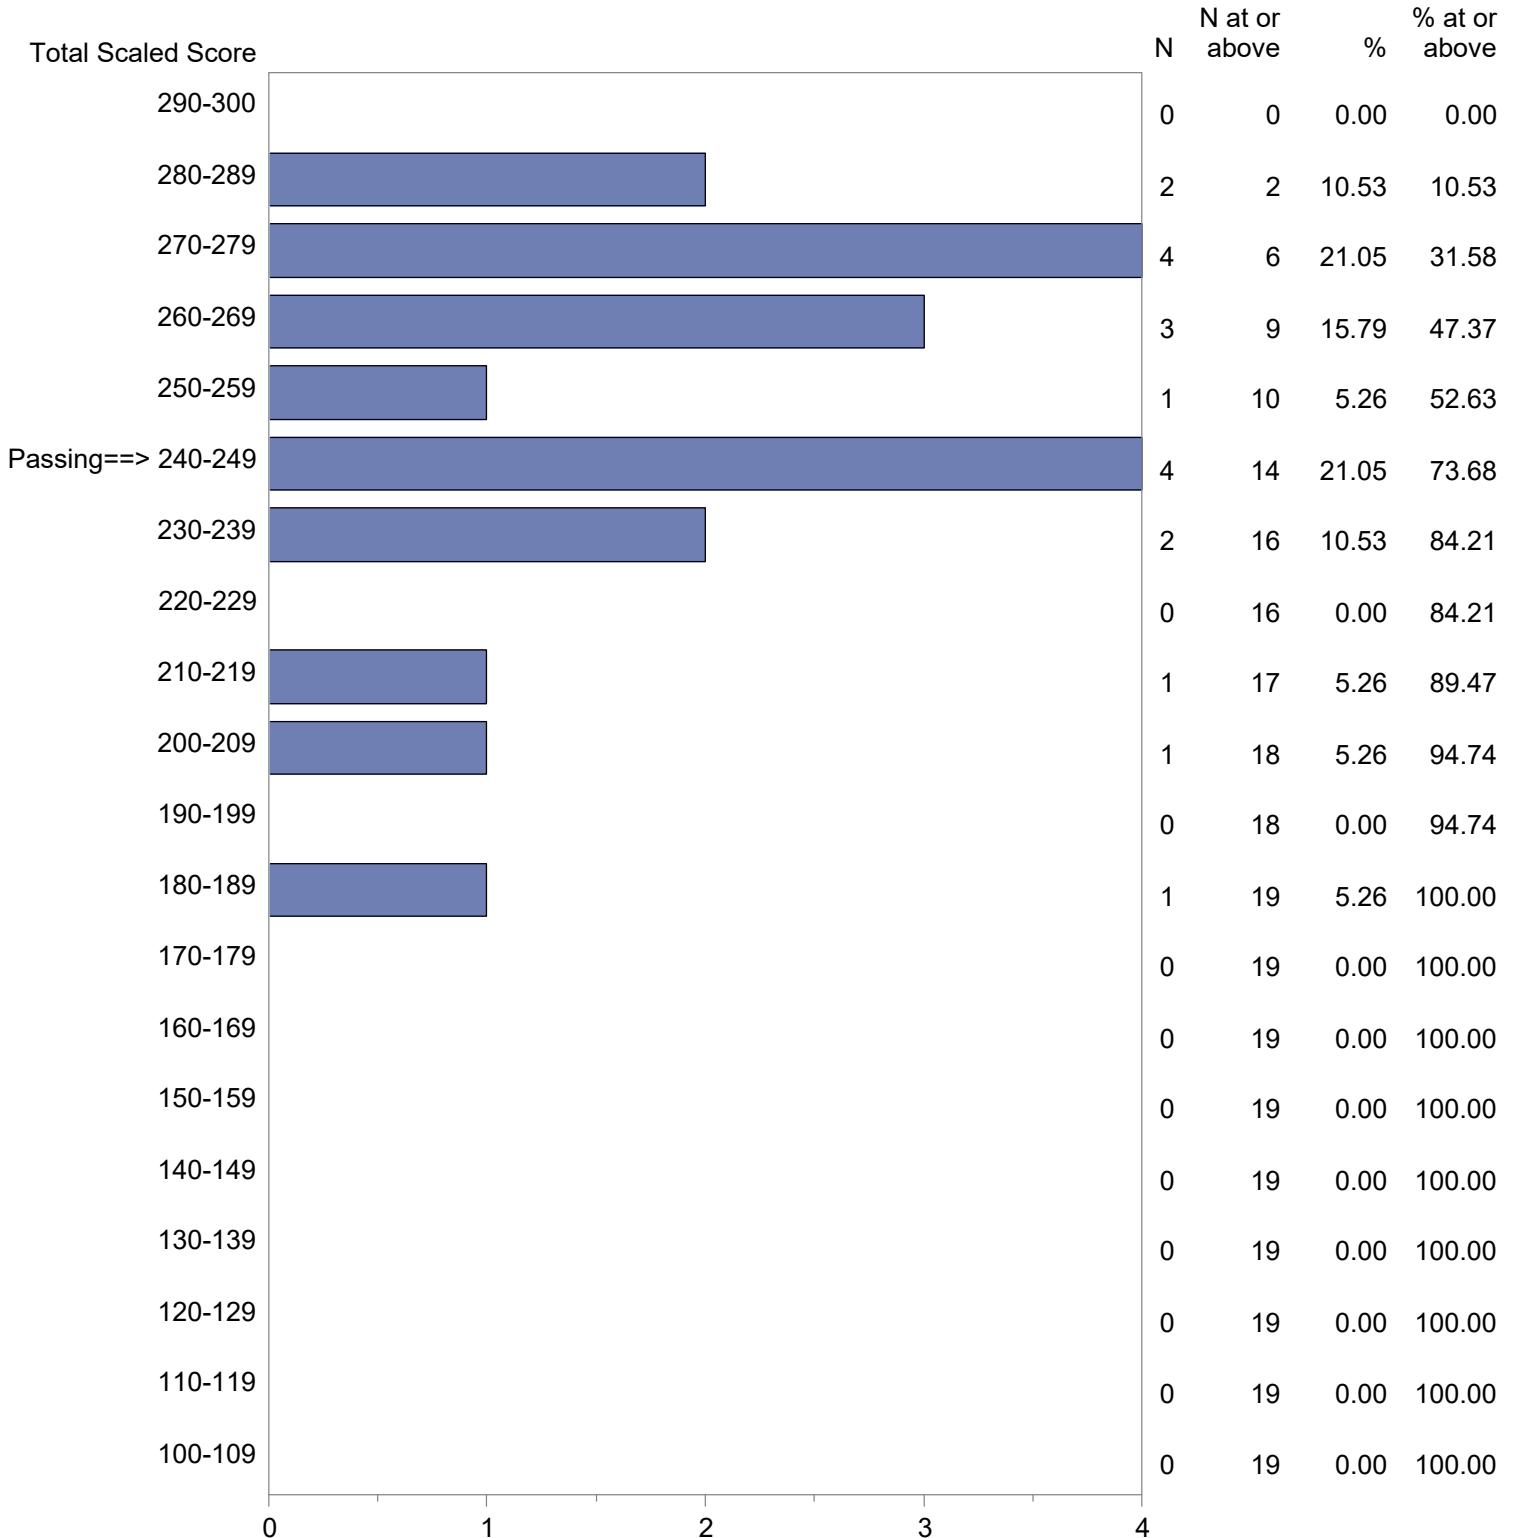

Massachusetts Tests for Educator Licensure (MTEL)
September 1, 2023 - August 31, 2024
Total Scaled Score Distribution by Test Field (All Forms)

Test Field=074 Earth and Space Science

NOTE: The accompanying explanatory notes and interpretive cautions are an integral part of this report.