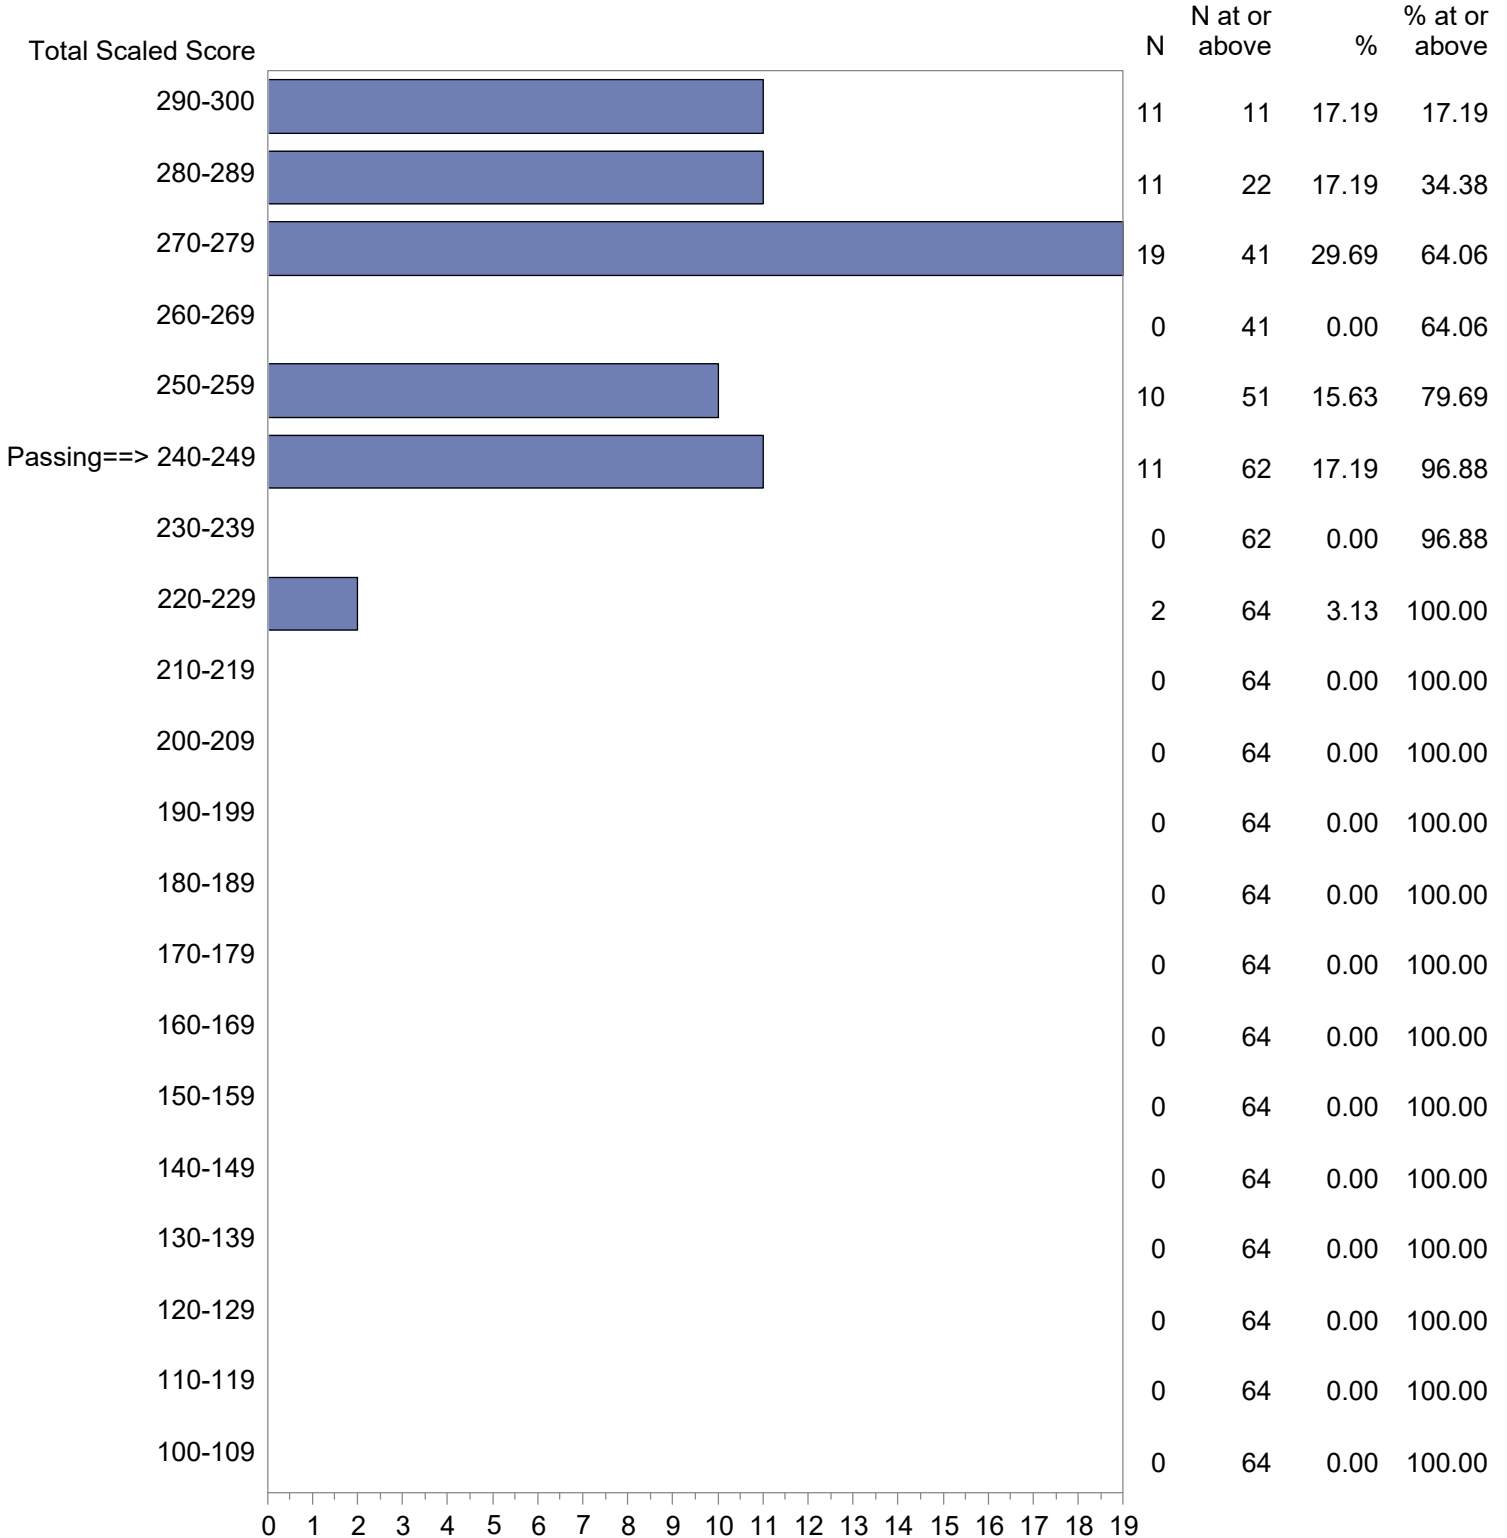

Massachusetts Tests for Educator Licensure (MTEL)
September 1, 2023 - August 31, 2024
Total Scaled Score Distribution by Test Field (All Forms)

Test Field=918 MTEL-Flex General Curriculum Subtest 1 Obj 0010

NOTE: The accompanying explanatory notes and interpretive cautions are an integral part of this report.