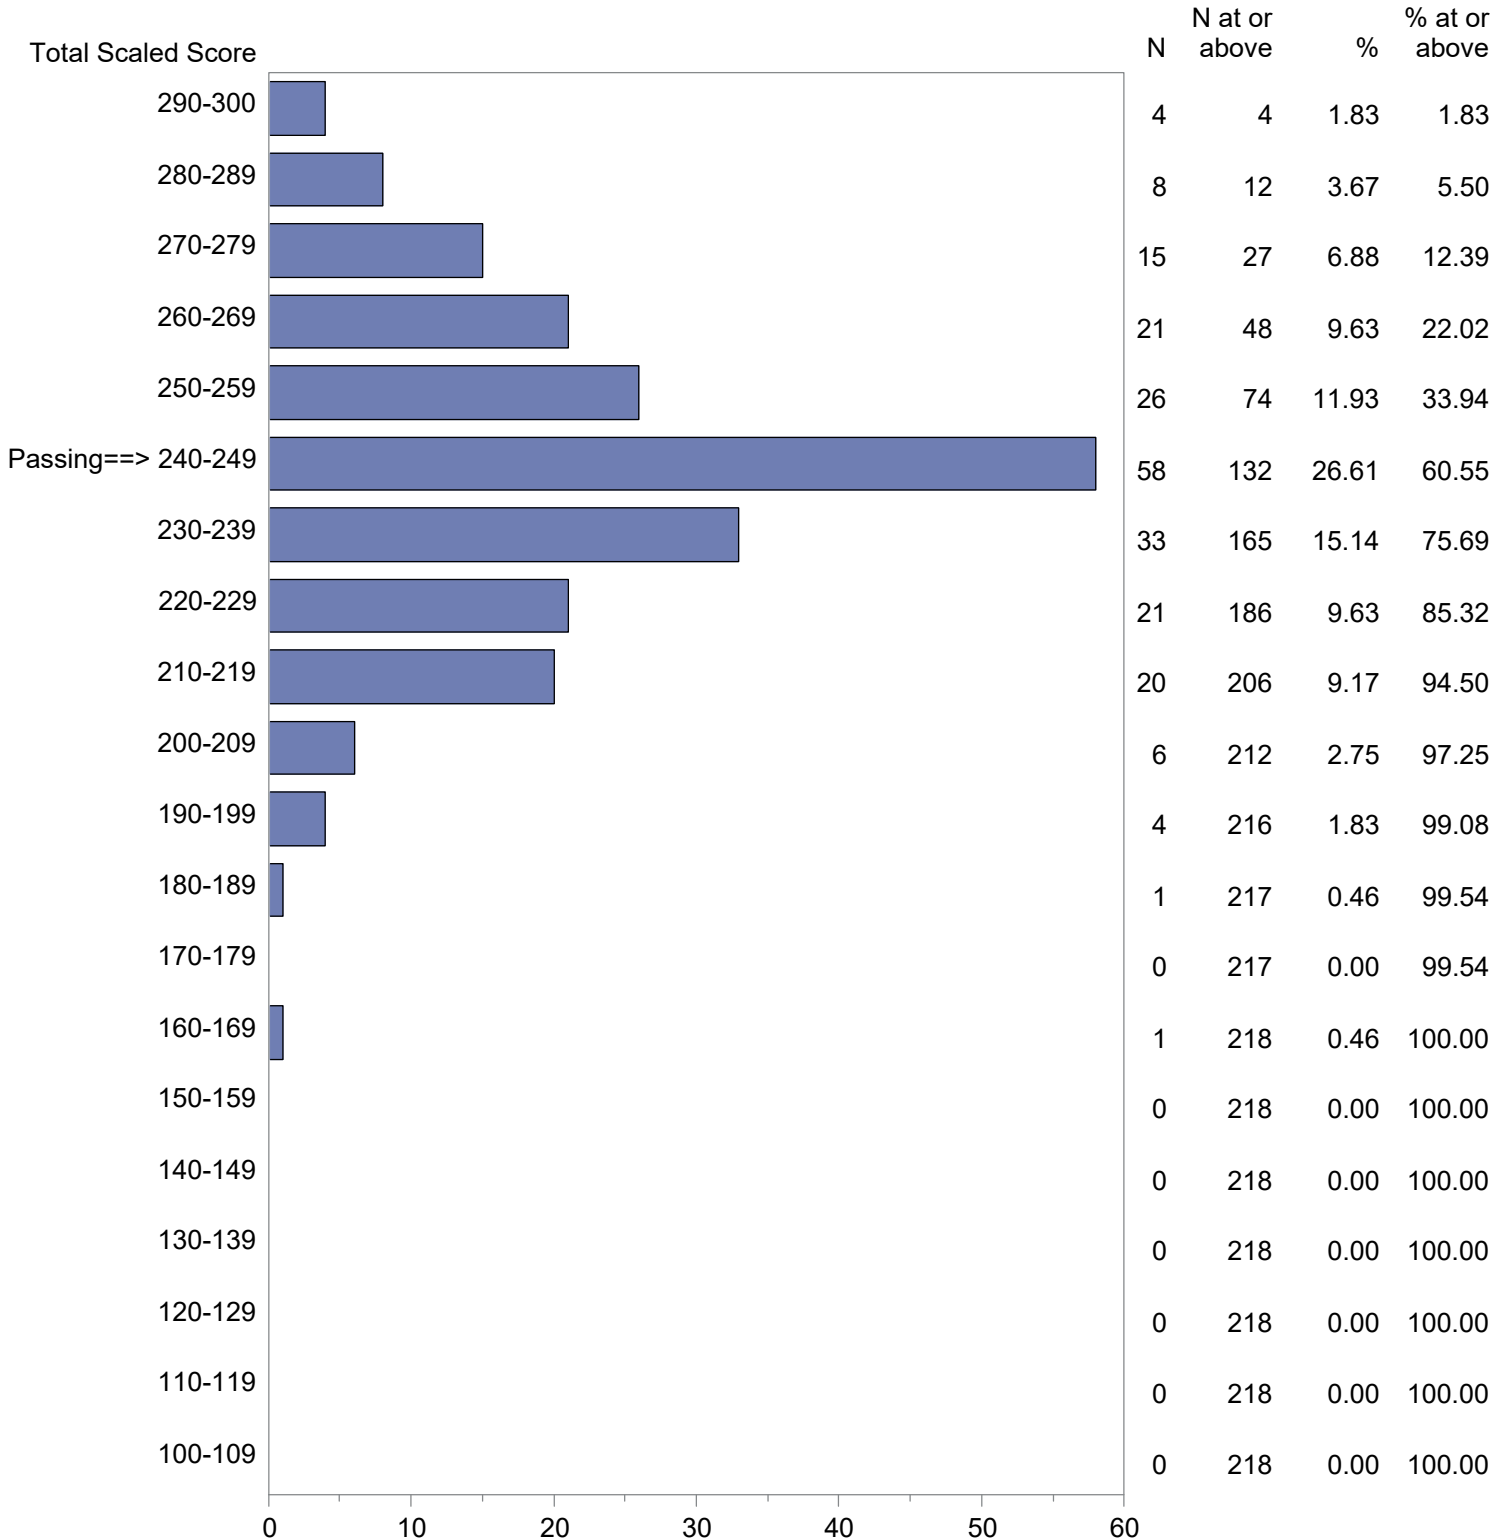

Massachusetts Tests for Educator Licensure (MTEL)
September 1, 2023 - August 31, 2024
Total Scaled Score Distribution by Test Field (All Forms)

Test Field=866 MoGEA: Reading Comprehension and Interpretation subtest

NOTE: The accompanying explanatory notes and interpretive cautions are an integral part of this report.