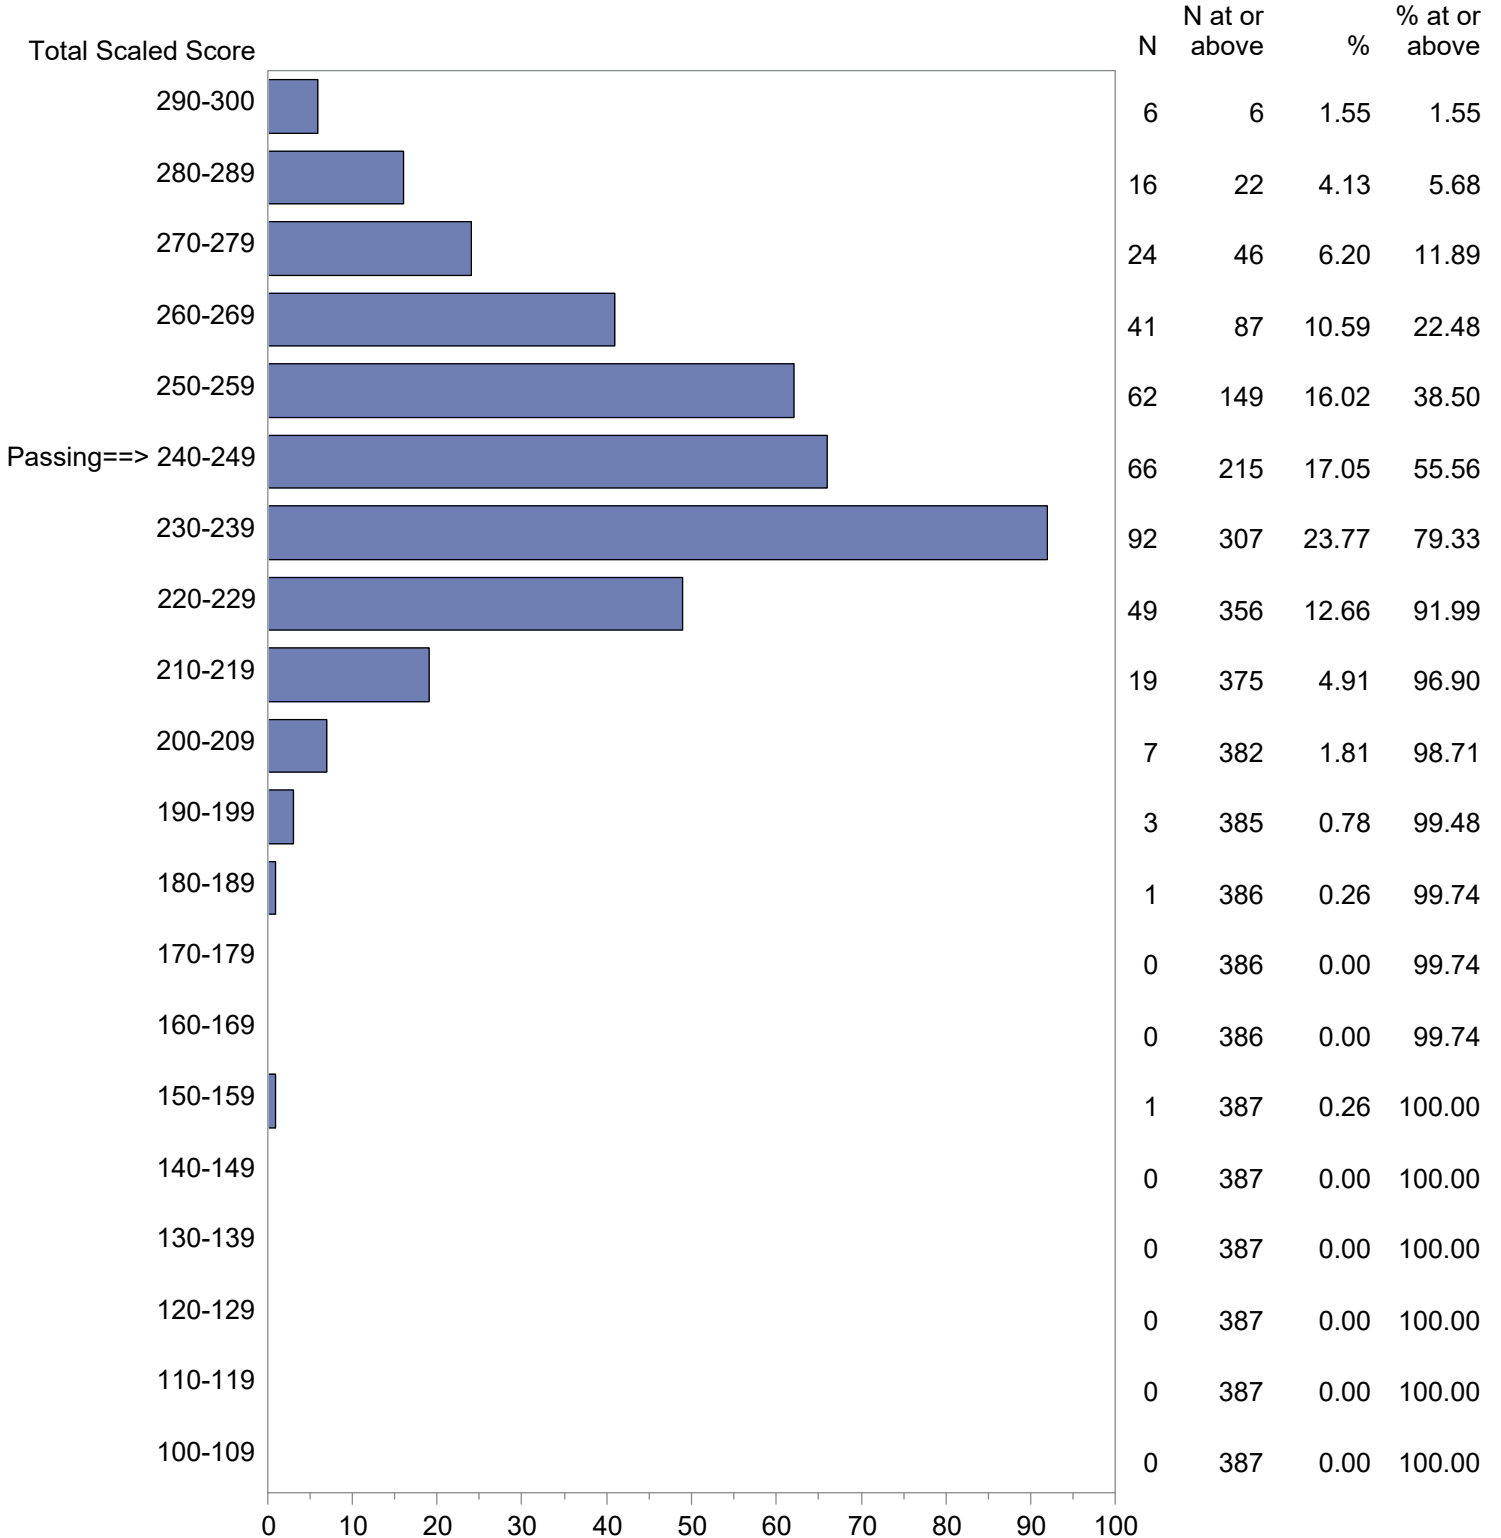

Massachusetts Tests for Educator Licensure (MTEL)
September 1, 2023 - August 31, 2024
Total Scaled Score Distribution by Test Field (All Forms)

Test Field=803 CASA: Writing subtest

NOTE: The accompanying explanatory notes and interpretive cautions are an integral part of this report.