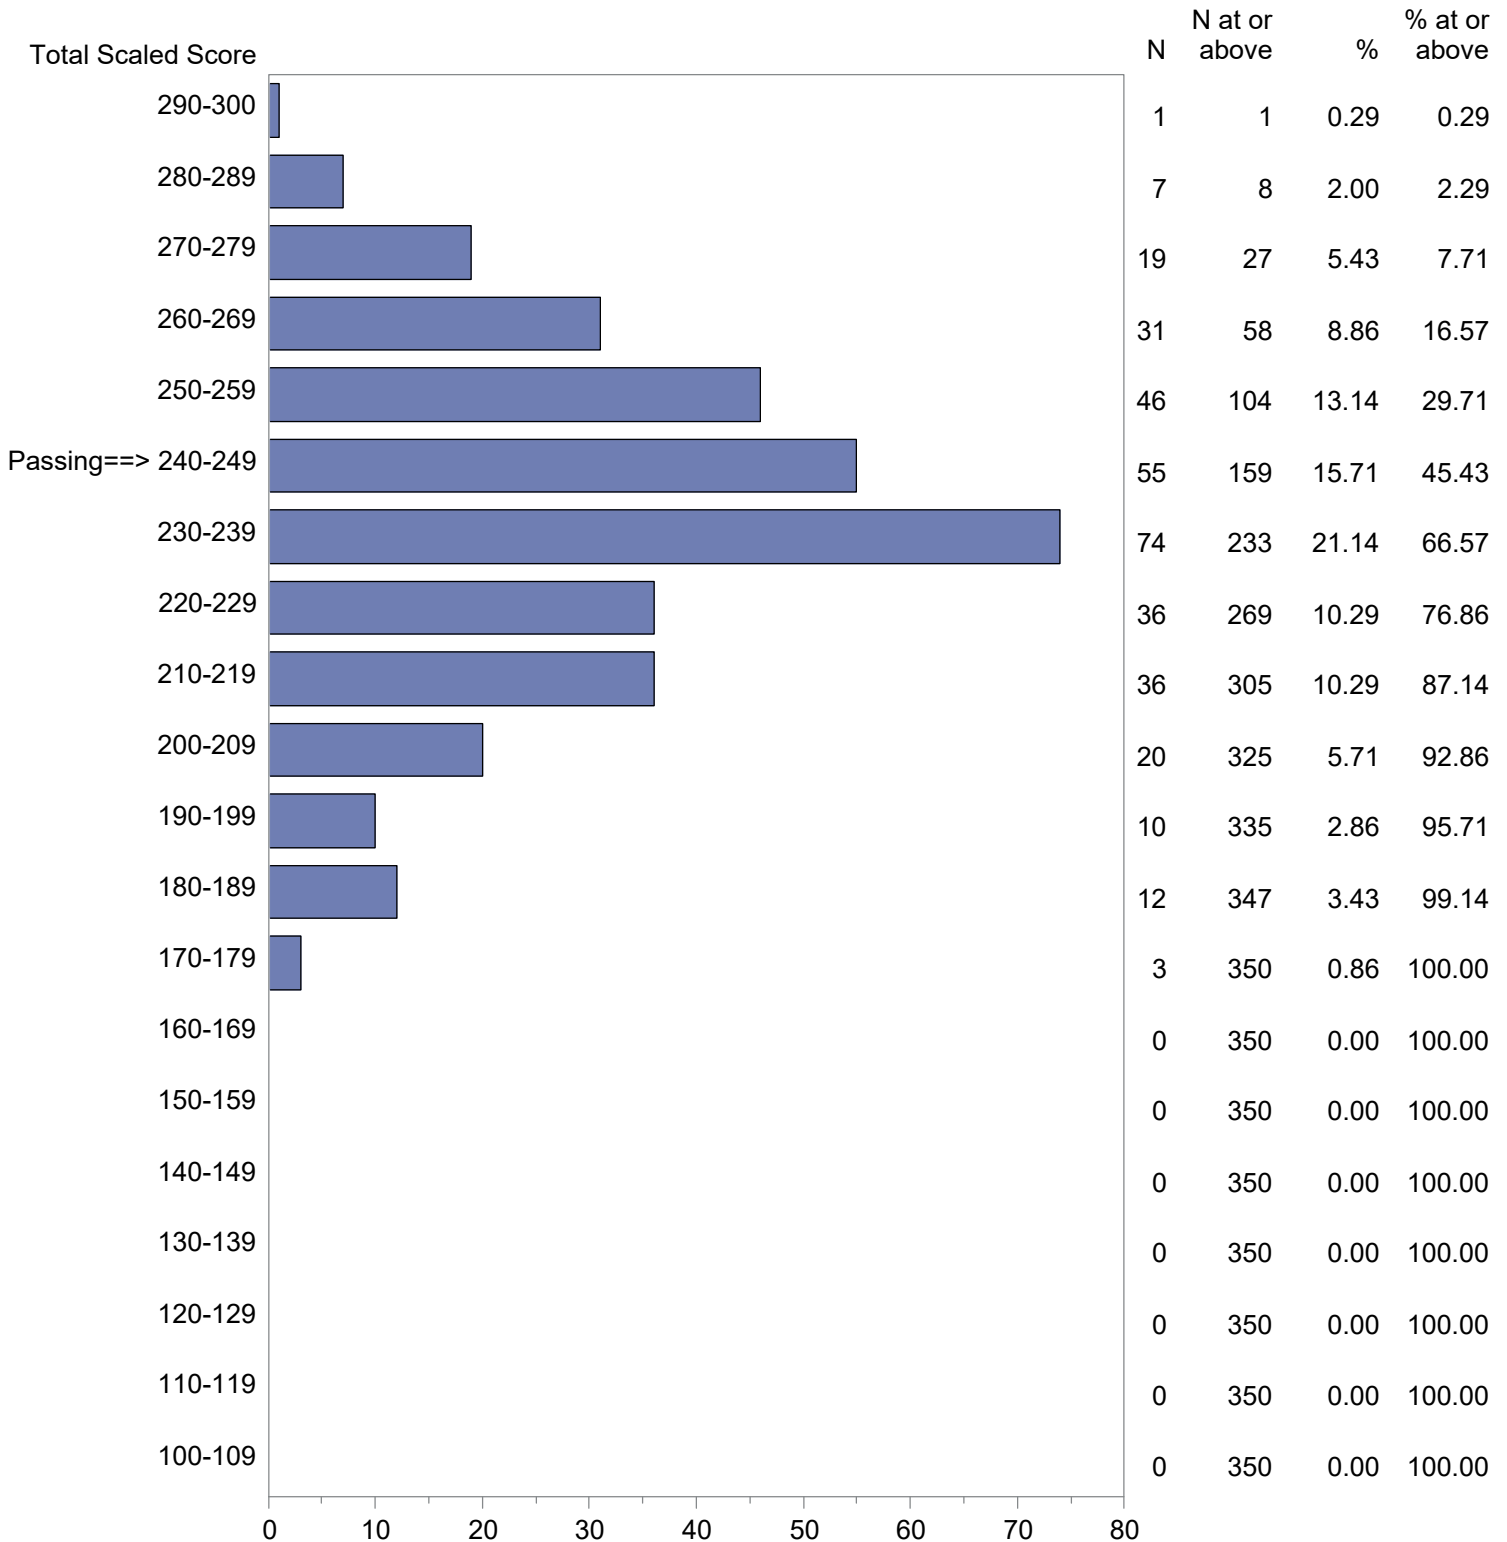

Massachusetts Tests for Educator Licensure (MTEL)
September 1, 2023 - August 31, 2024
Total Scaled Score Distribution by Test Field (All Forms)

Test Field=016 Music

NOTE: The accompanying explanatory notes and interpretive cautions are an integral part of this report.