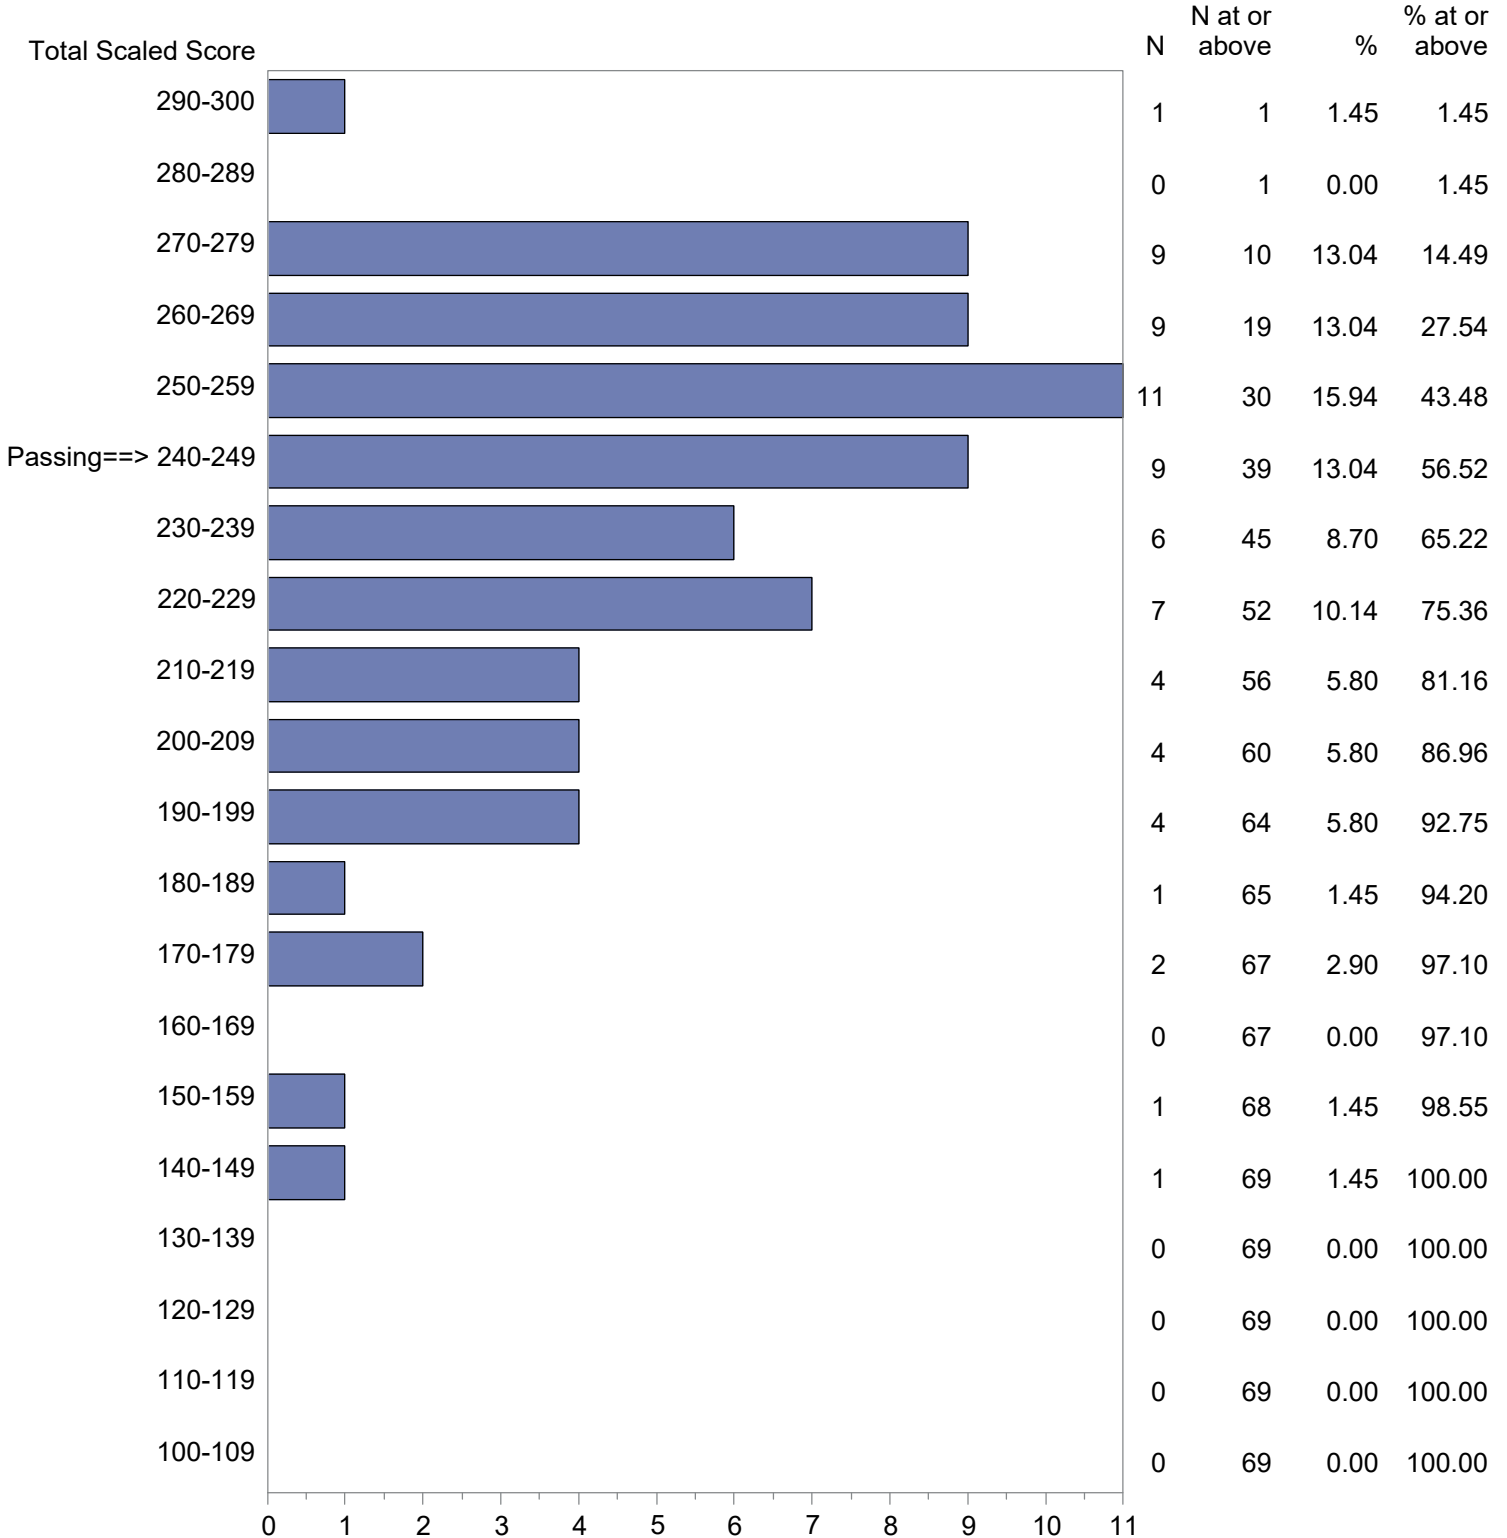

Massachusetts Tests for Educator Licensure (MTEL)
September 1, 2023 - August 31, 2024
Total Scaled Score Distribution by Test Field (All Forms)

Test Field=019 Business

NOTE: The accompanying explanatory notes and interpretive cautions are an integral part of this report.