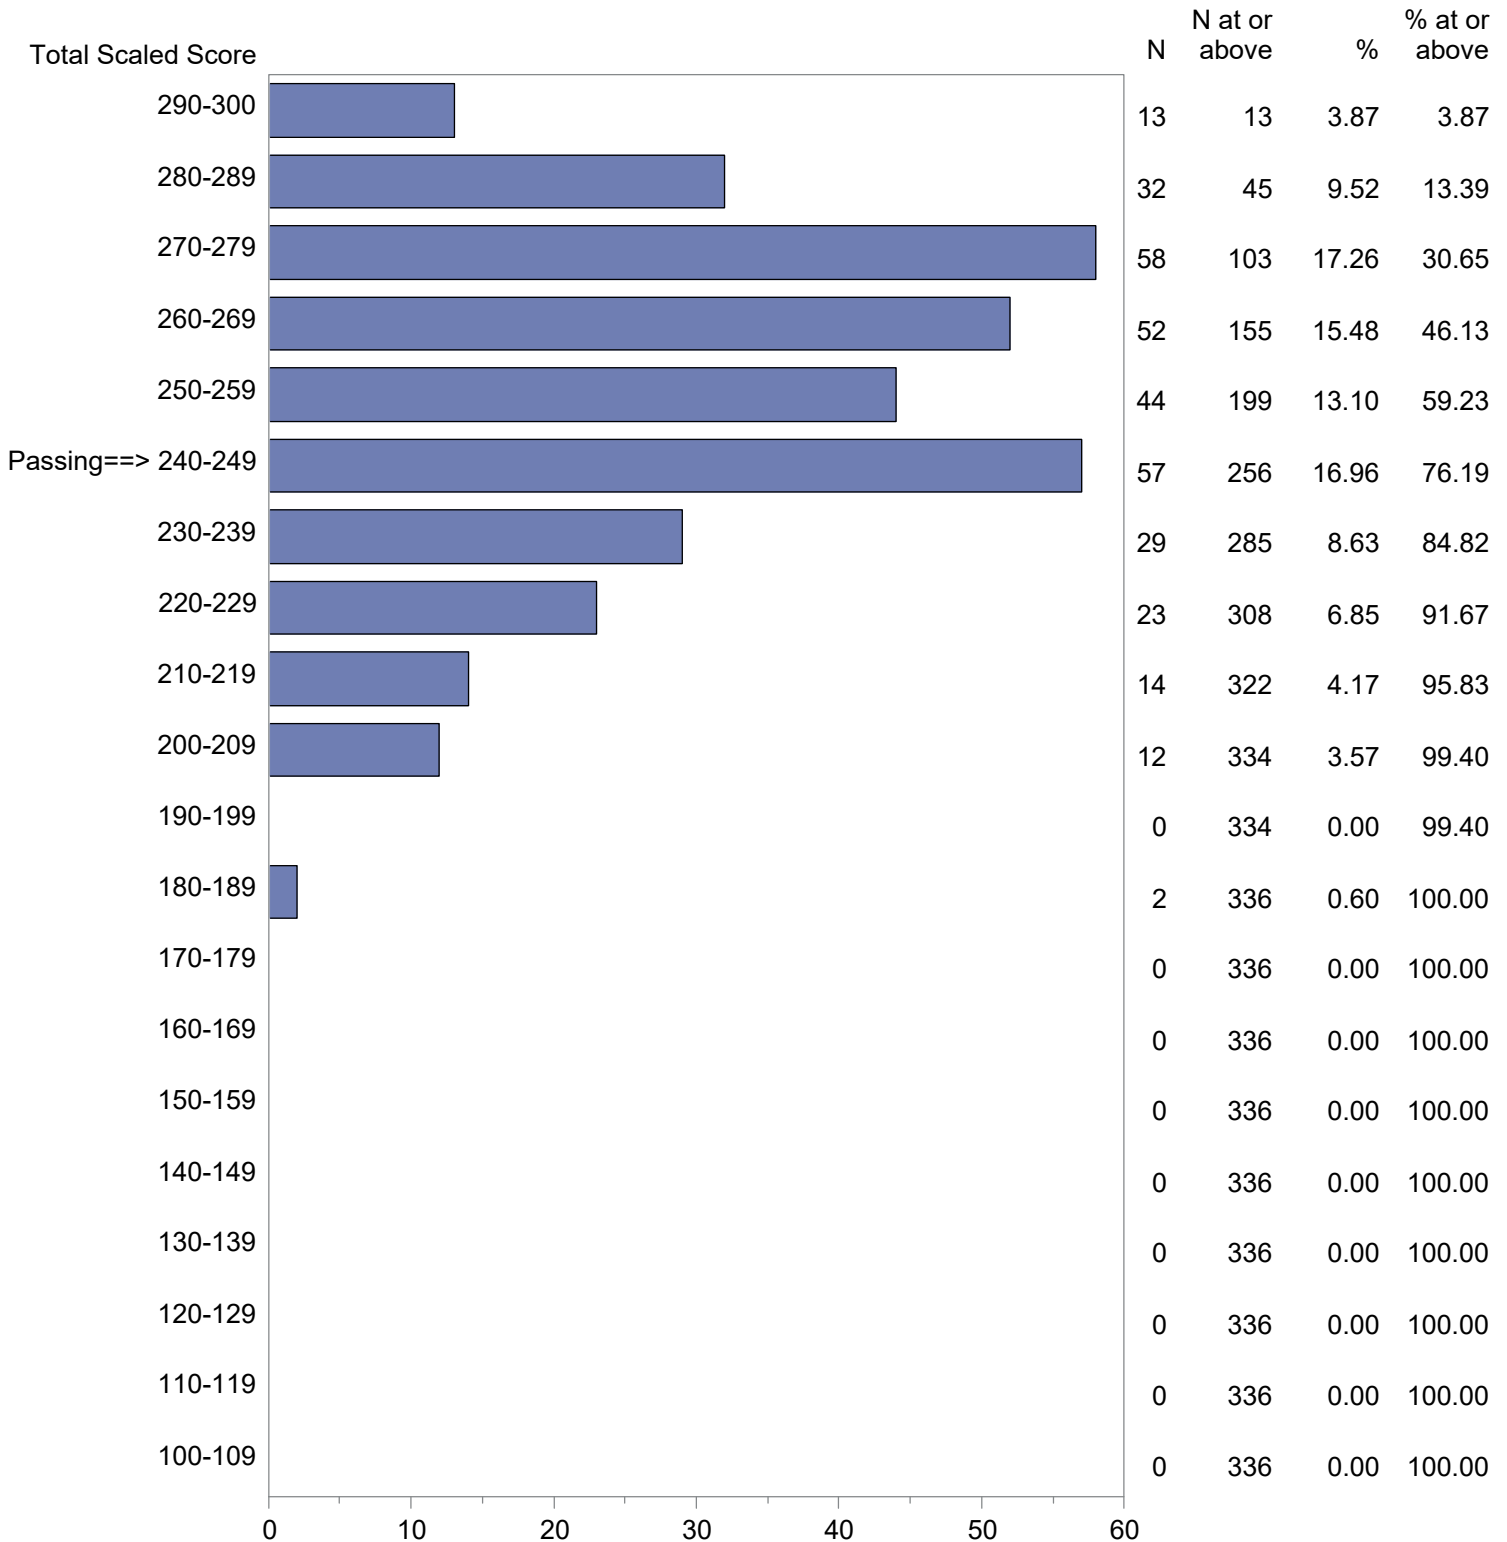

Massachusetts Tests for Educator Licensure (MTEL)
September 1, 2023 - August 31, 2024
Total Scaled Score Distribution by Test Field (All Forms)

Test Field=801 CASA: Reading subtest

NOTE: The accompanying explanatory notes and interpretive cautions are an integral part of this report.