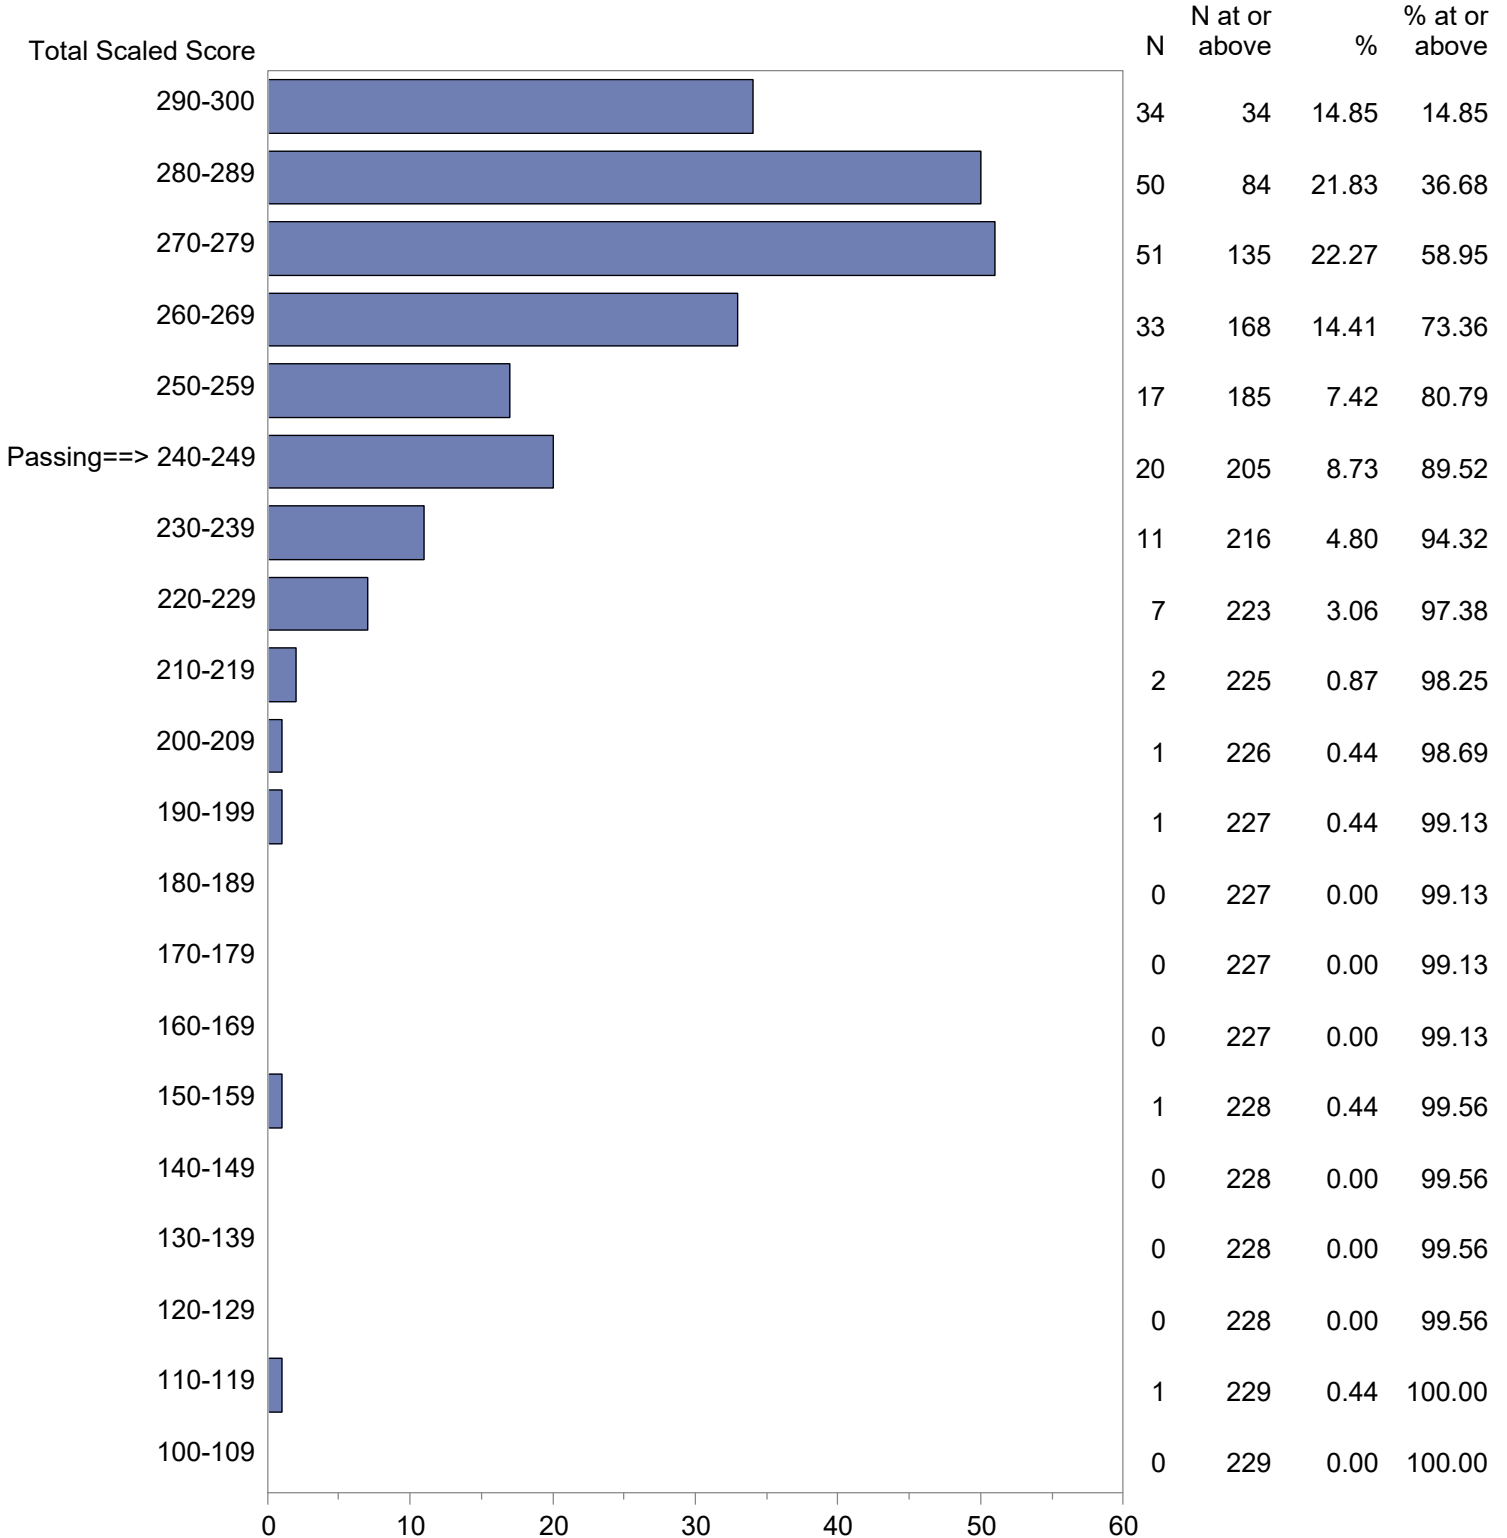

Massachusetts Tests for Educator Licensure (MTEL)
September 1, 2023 - August 31, 2024
Total Scaled Score Distribution by Test Field (All Forms)

Test Field=91 Vocational Technical Literacy Skills Test - Reading

NOTE: The accompanying explanatory notes and interpretive cautions are an integral part of this report.