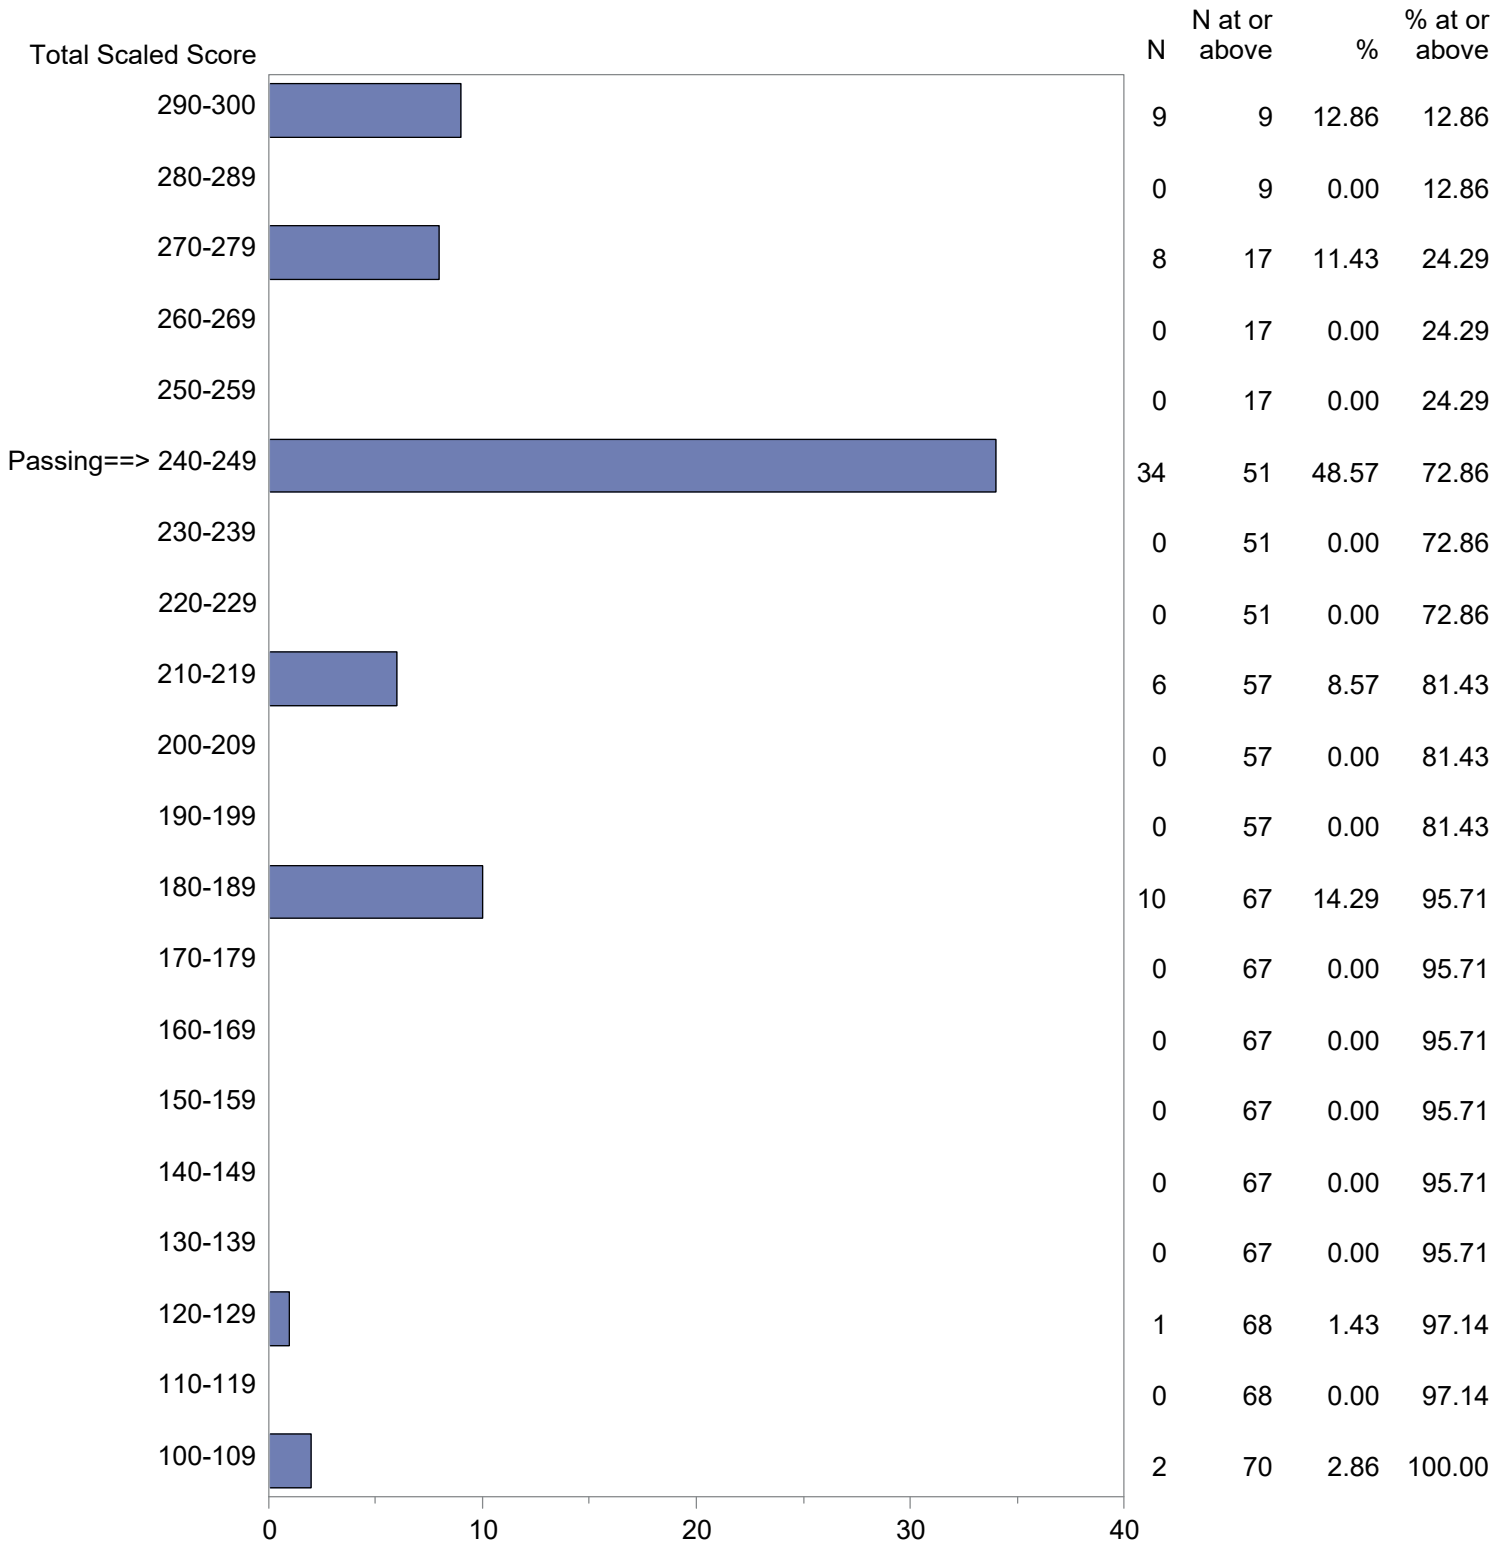

Massachusetts Tests for Educator Licensure (MTEL)
September 1, 2023 - August 31, 2024
Total Scaled Score Distribution by Test Field (All Forms)

Test Field=900 MTEL-Flex English Objective 0014

NOTE: The accompanying explanatory notes and interpretive cautions are an integral part of this report.