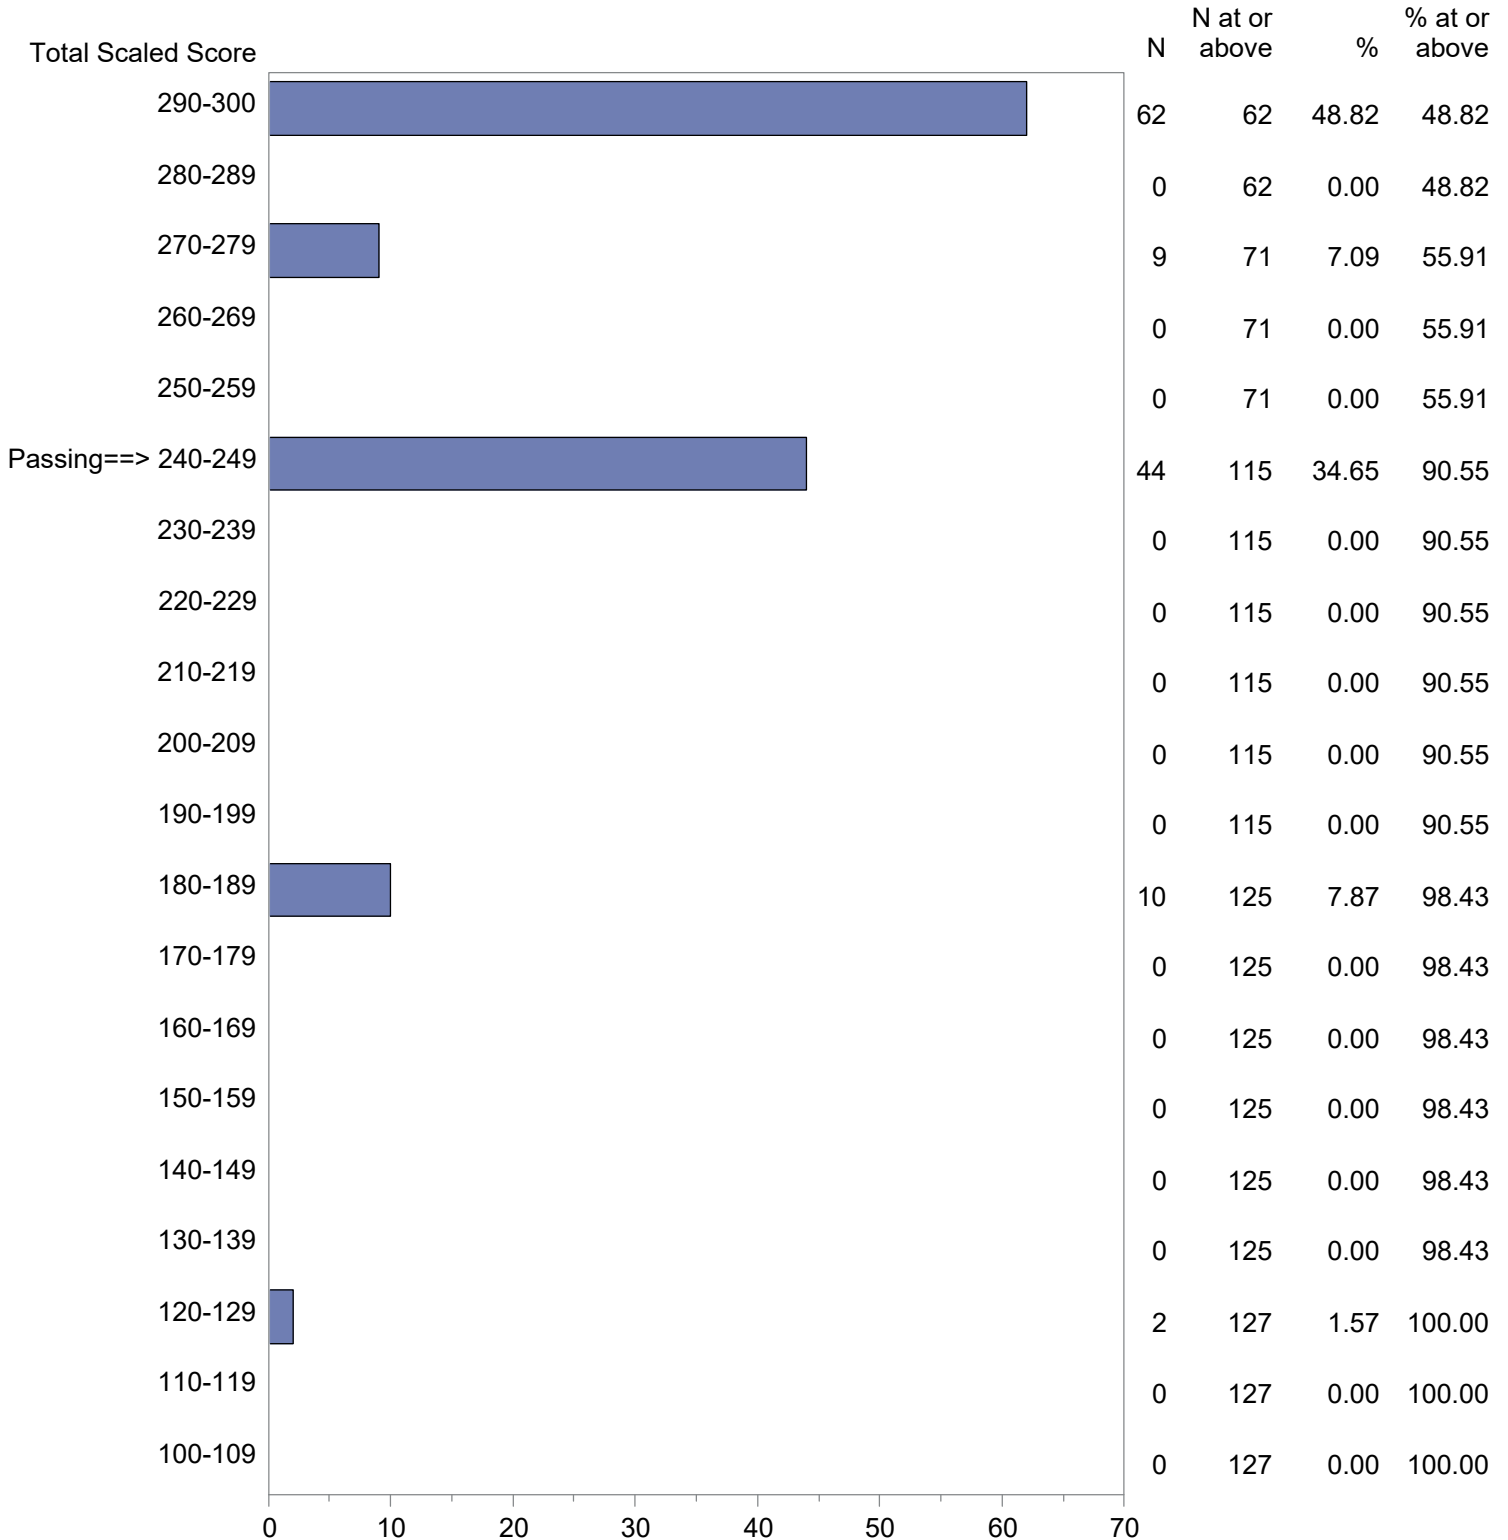

Massachusetts Tests for Educator Licensure (MTEL)
September 1, 2023 - August 31, 2024
Total Scaled Score Distribution by Test Field (All Forms)

Test Field=903 MTEL-Flex English as a Second Language Objective 0008

NOTE: The accompanying explanatory notes and interpretive cautions are an integral part of this report.