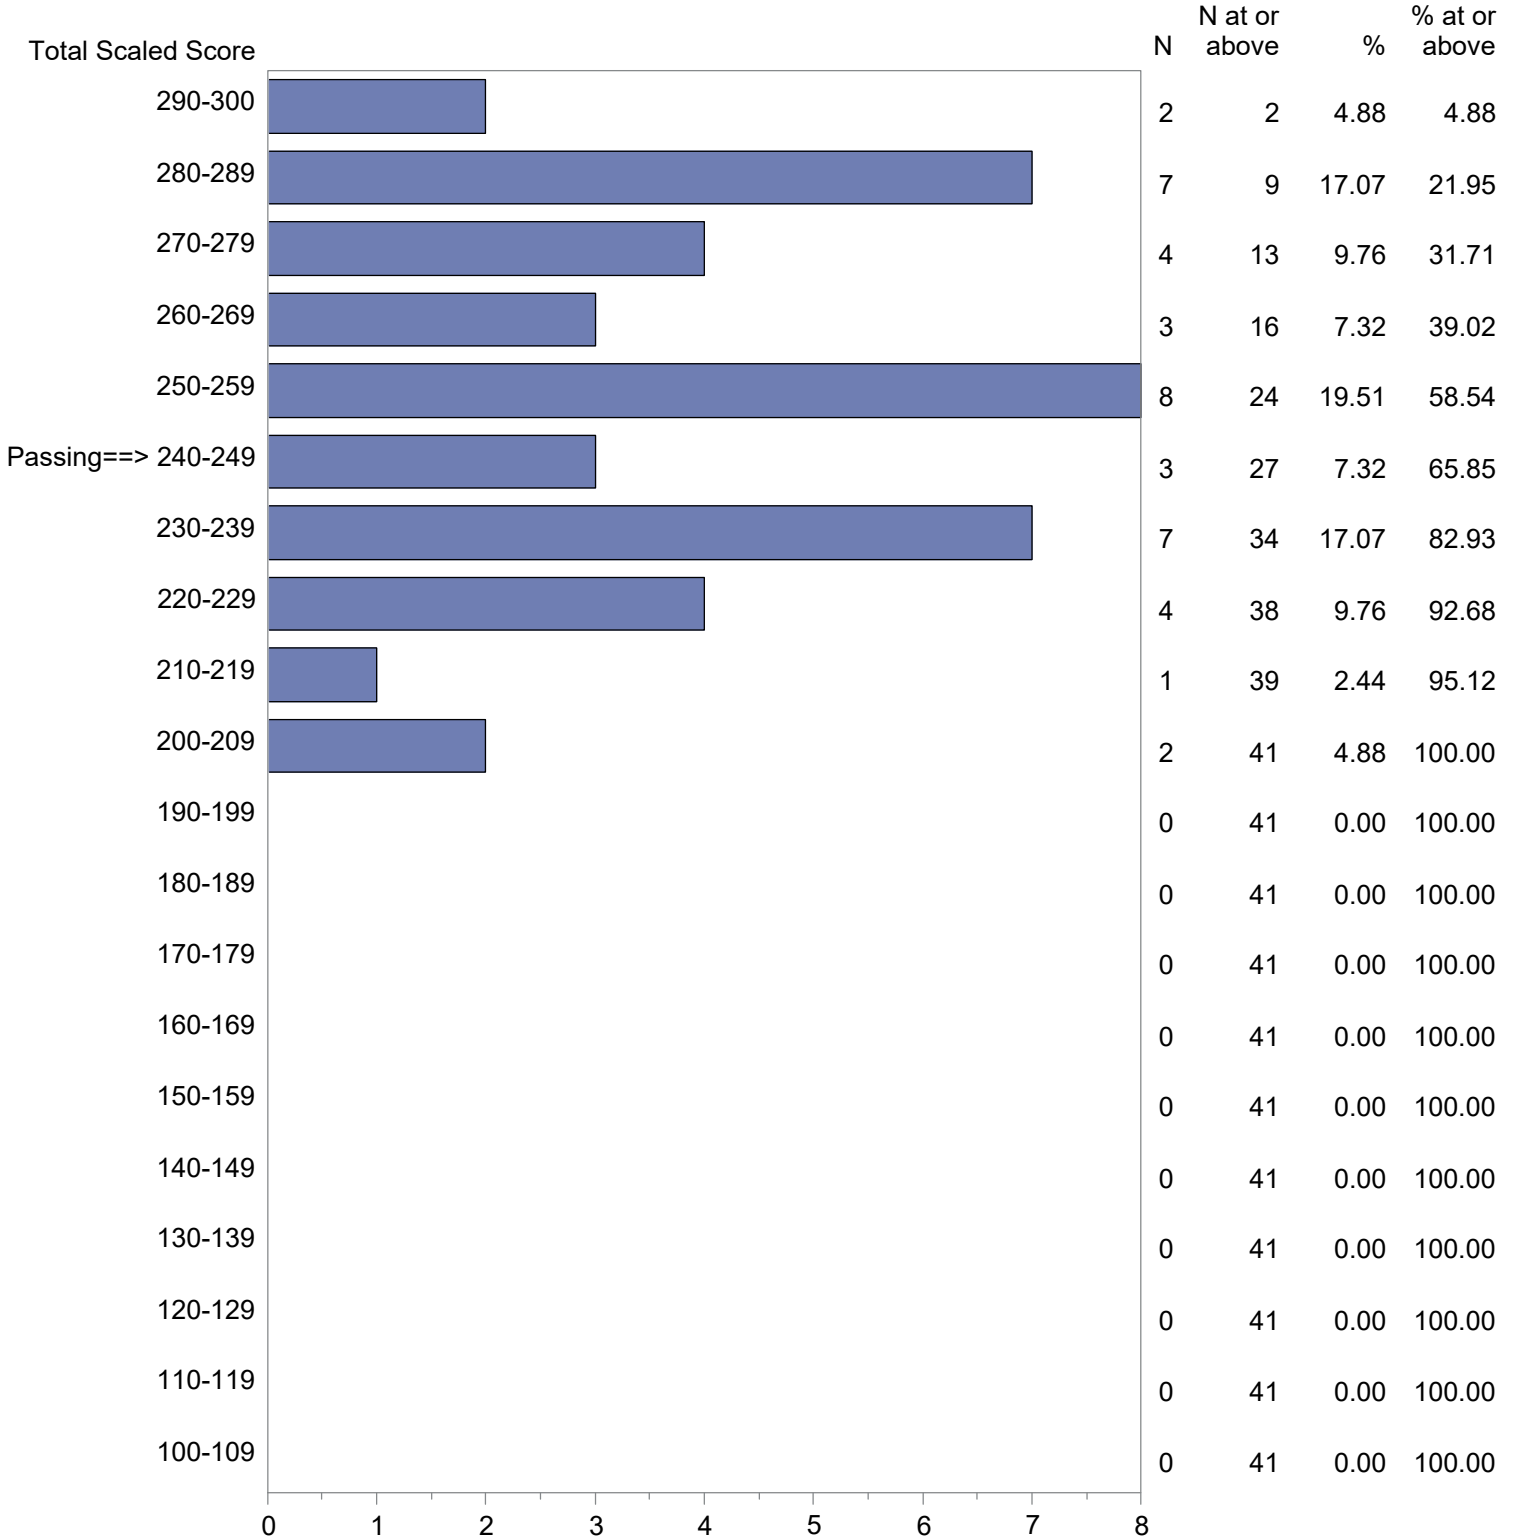

Massachusetts Tests for Educator Licensure (MTEL)
September 1, 2023 - August 31, 2024
Total Scaled Score Distribution by Test Field (All Forms)

Test Field=895 WEST-B: Reading subtest

NOTE: The accompanying explanatory notes and interpretive cautions are an integral part of this report.