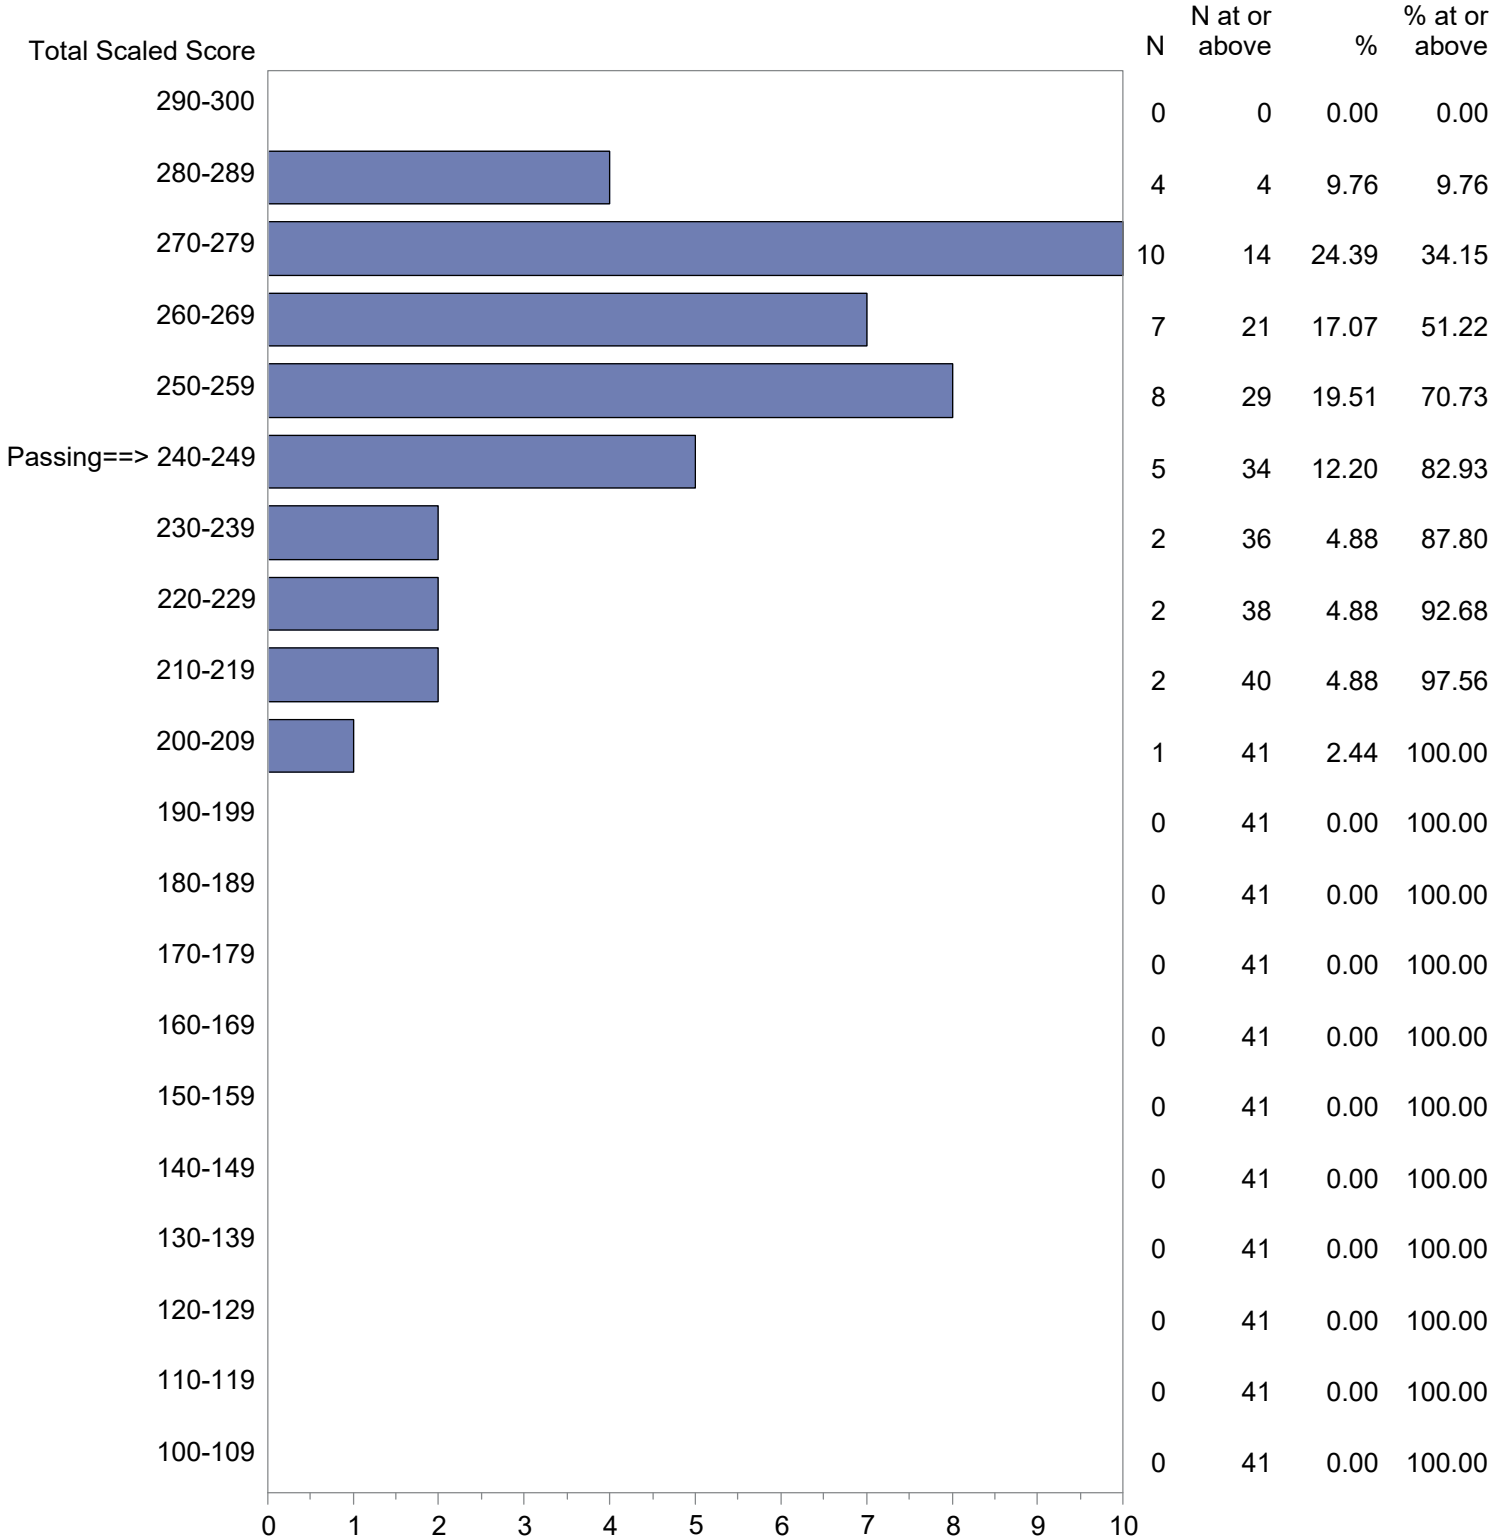

Massachusetts Tests for Educator Licensure (MTEL)
September 1, 2023 - August 31, 2024
Total Scaled Score Distribution by Test Field (All Forms)

Test Field=079 Bilingual Education

NOTE: The accompanying explanatory notes and interpretive cautions are an integral part of this report.