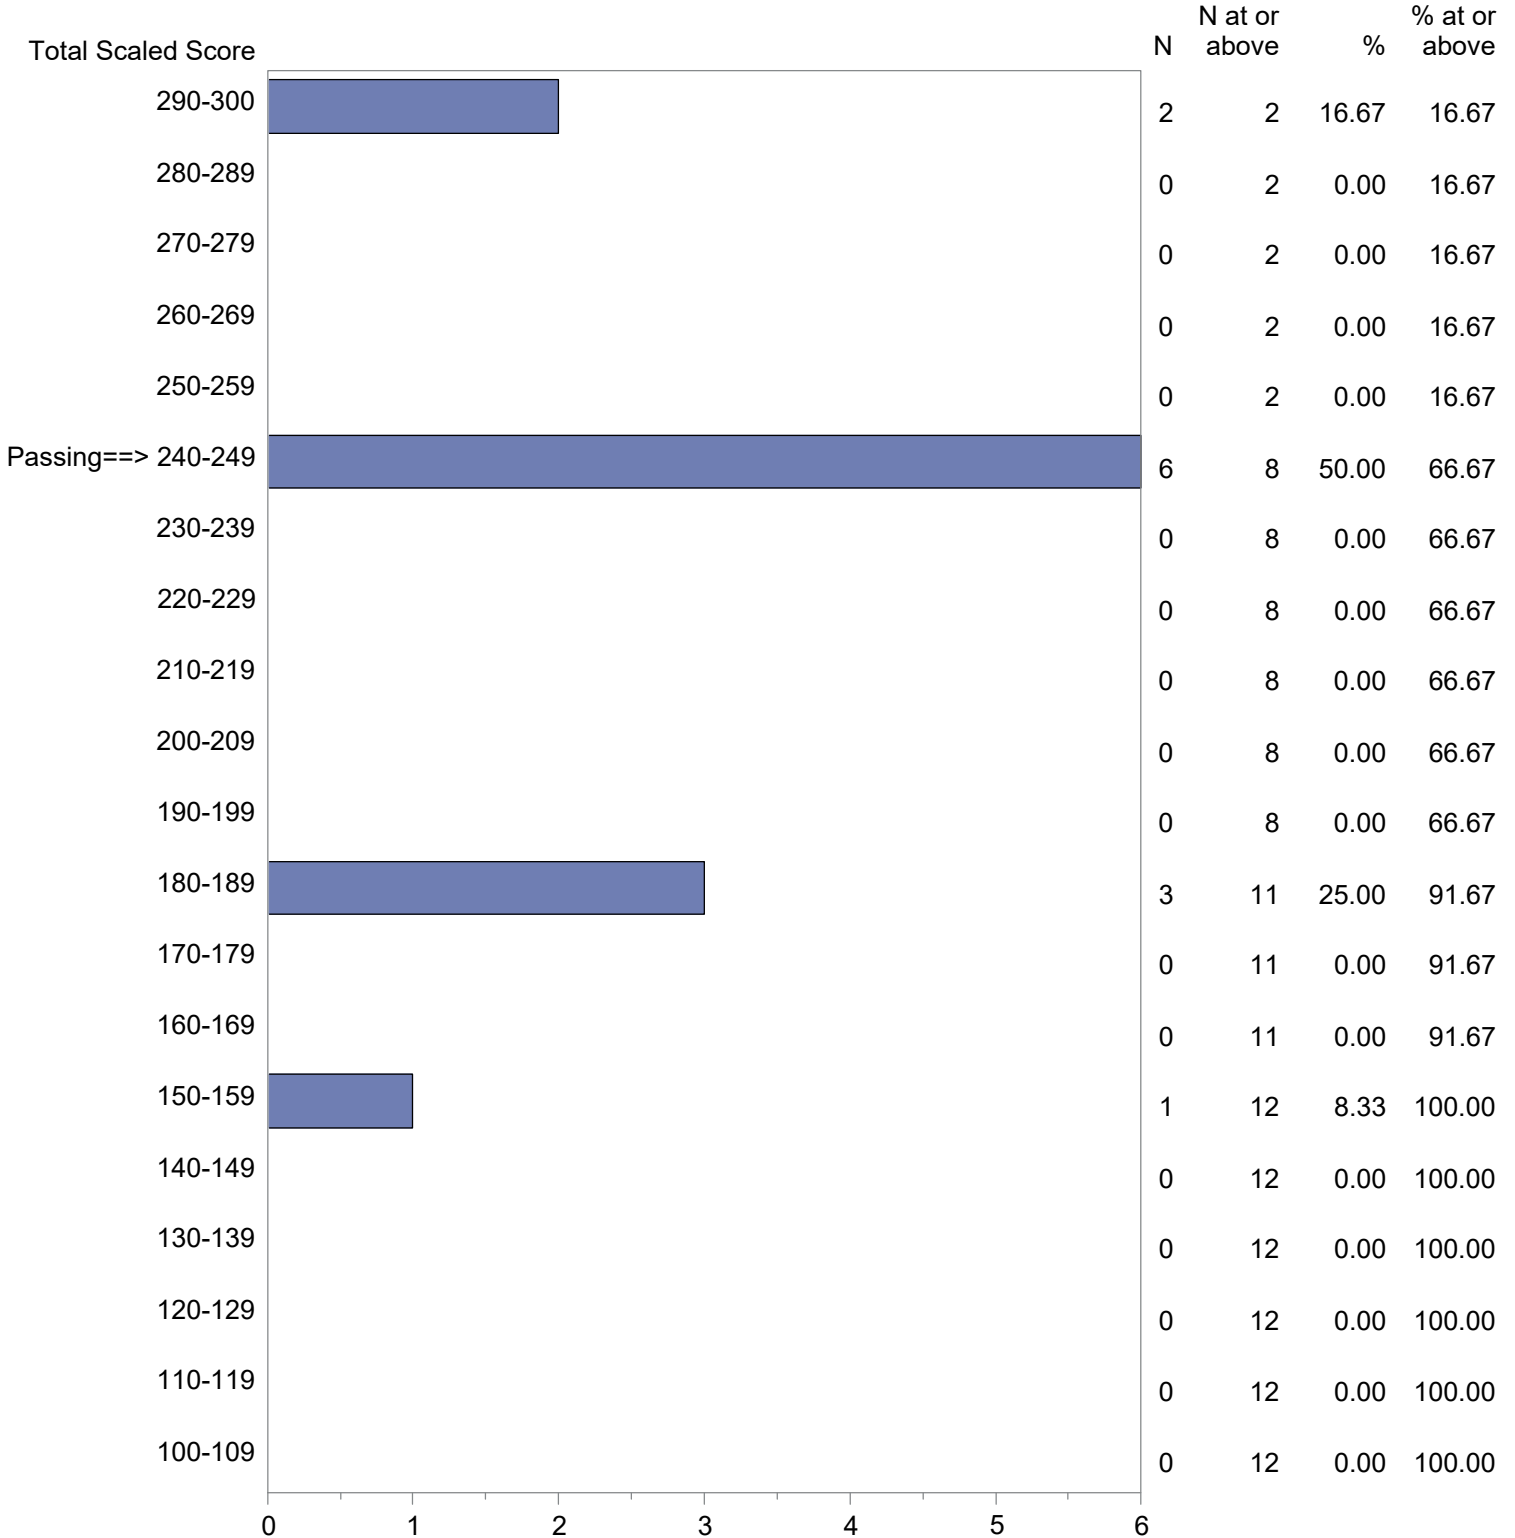

Massachusetts Tests for Educator Licensure (MTEL)
September 1, 2023 - August 31, 2024
Total Scaled Score Distribution by Test Field (All Forms)

Test Field=909 MTEL-Flex Gen Curric Mathematics Objective 0020

NOTE: The accompanying explanatory notes and interpretive cautions are an integral part of this report.