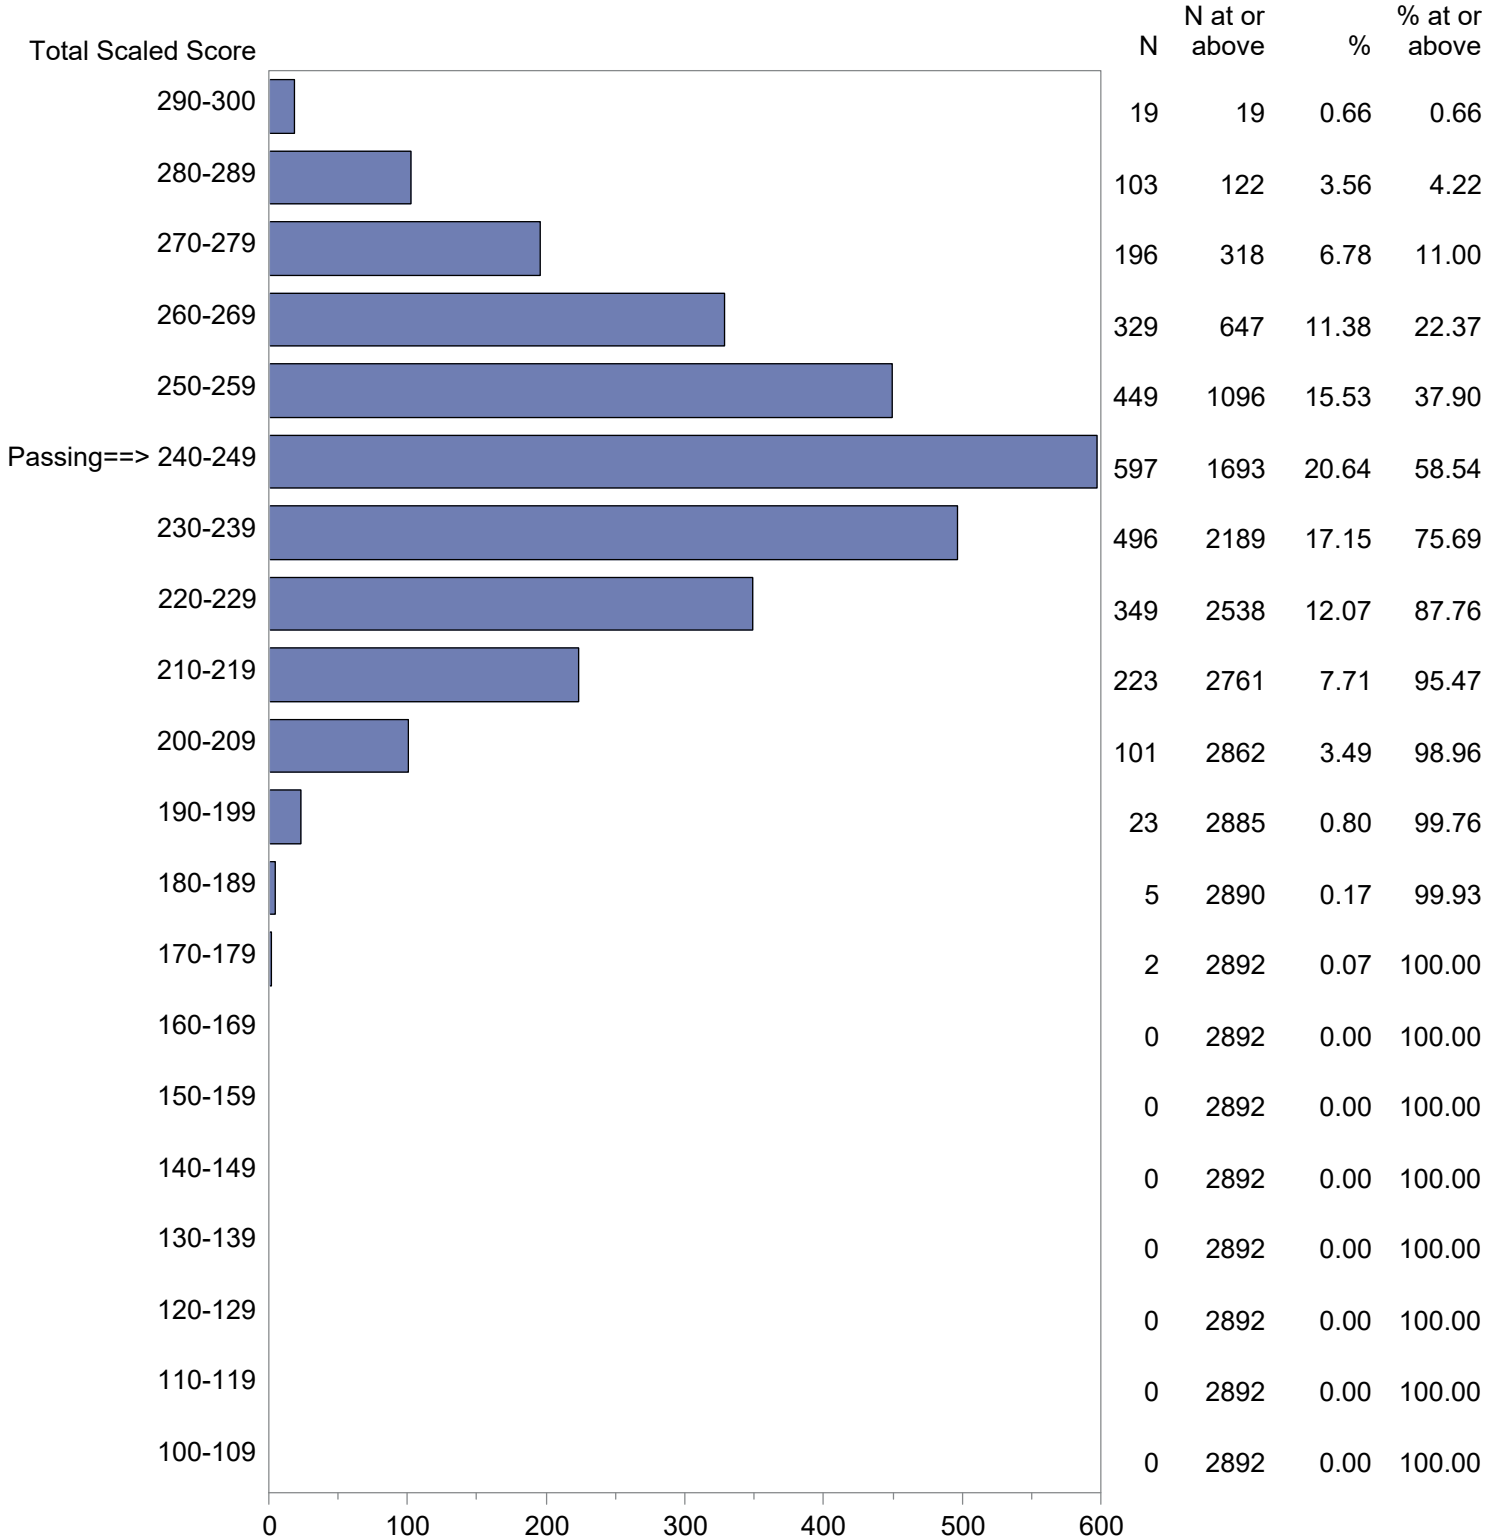

Massachusetts Tests for Educator Licensure (MTEL)
September 1, 2023 - August 31, 2024
Total Scaled Score Distribution by Test Field (All Forms)

Test Field=278 Gen Curric Math, Science, and Tech/Engineering

NOTE: The accompanying explanatory notes and interpretive cautions are an integral part of this report.