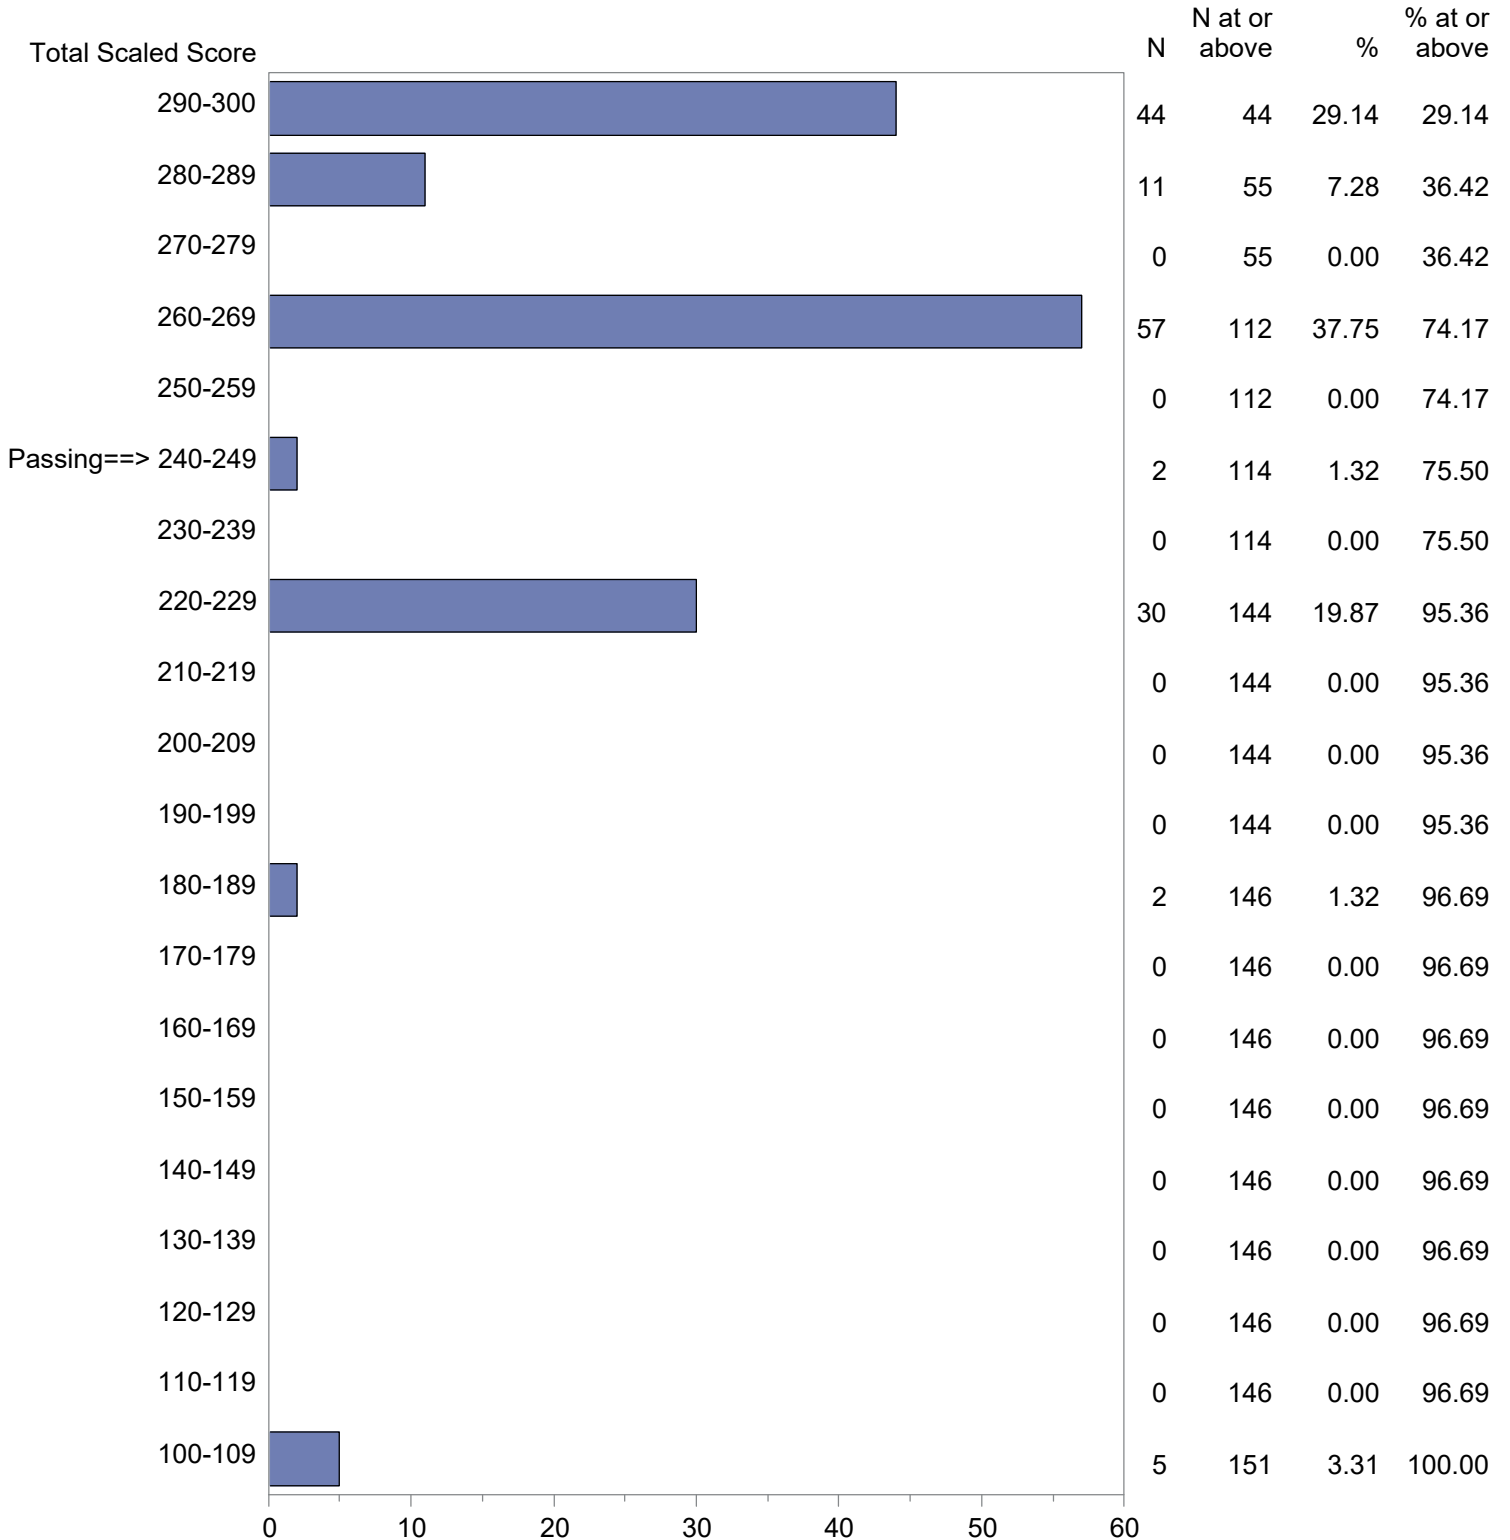

Massachusetts Tests for Educator Licensure (MTEL)
September 1, 2023 - August 31, 2024
Total Scaled Score Distribution by Test Field (All Forms)

Test Field=904 MTEL-Flex Foundations of Reading Objective 0010

NOTE: The accompanying explanatory notes and interpretive cautions are an integral part of this report.