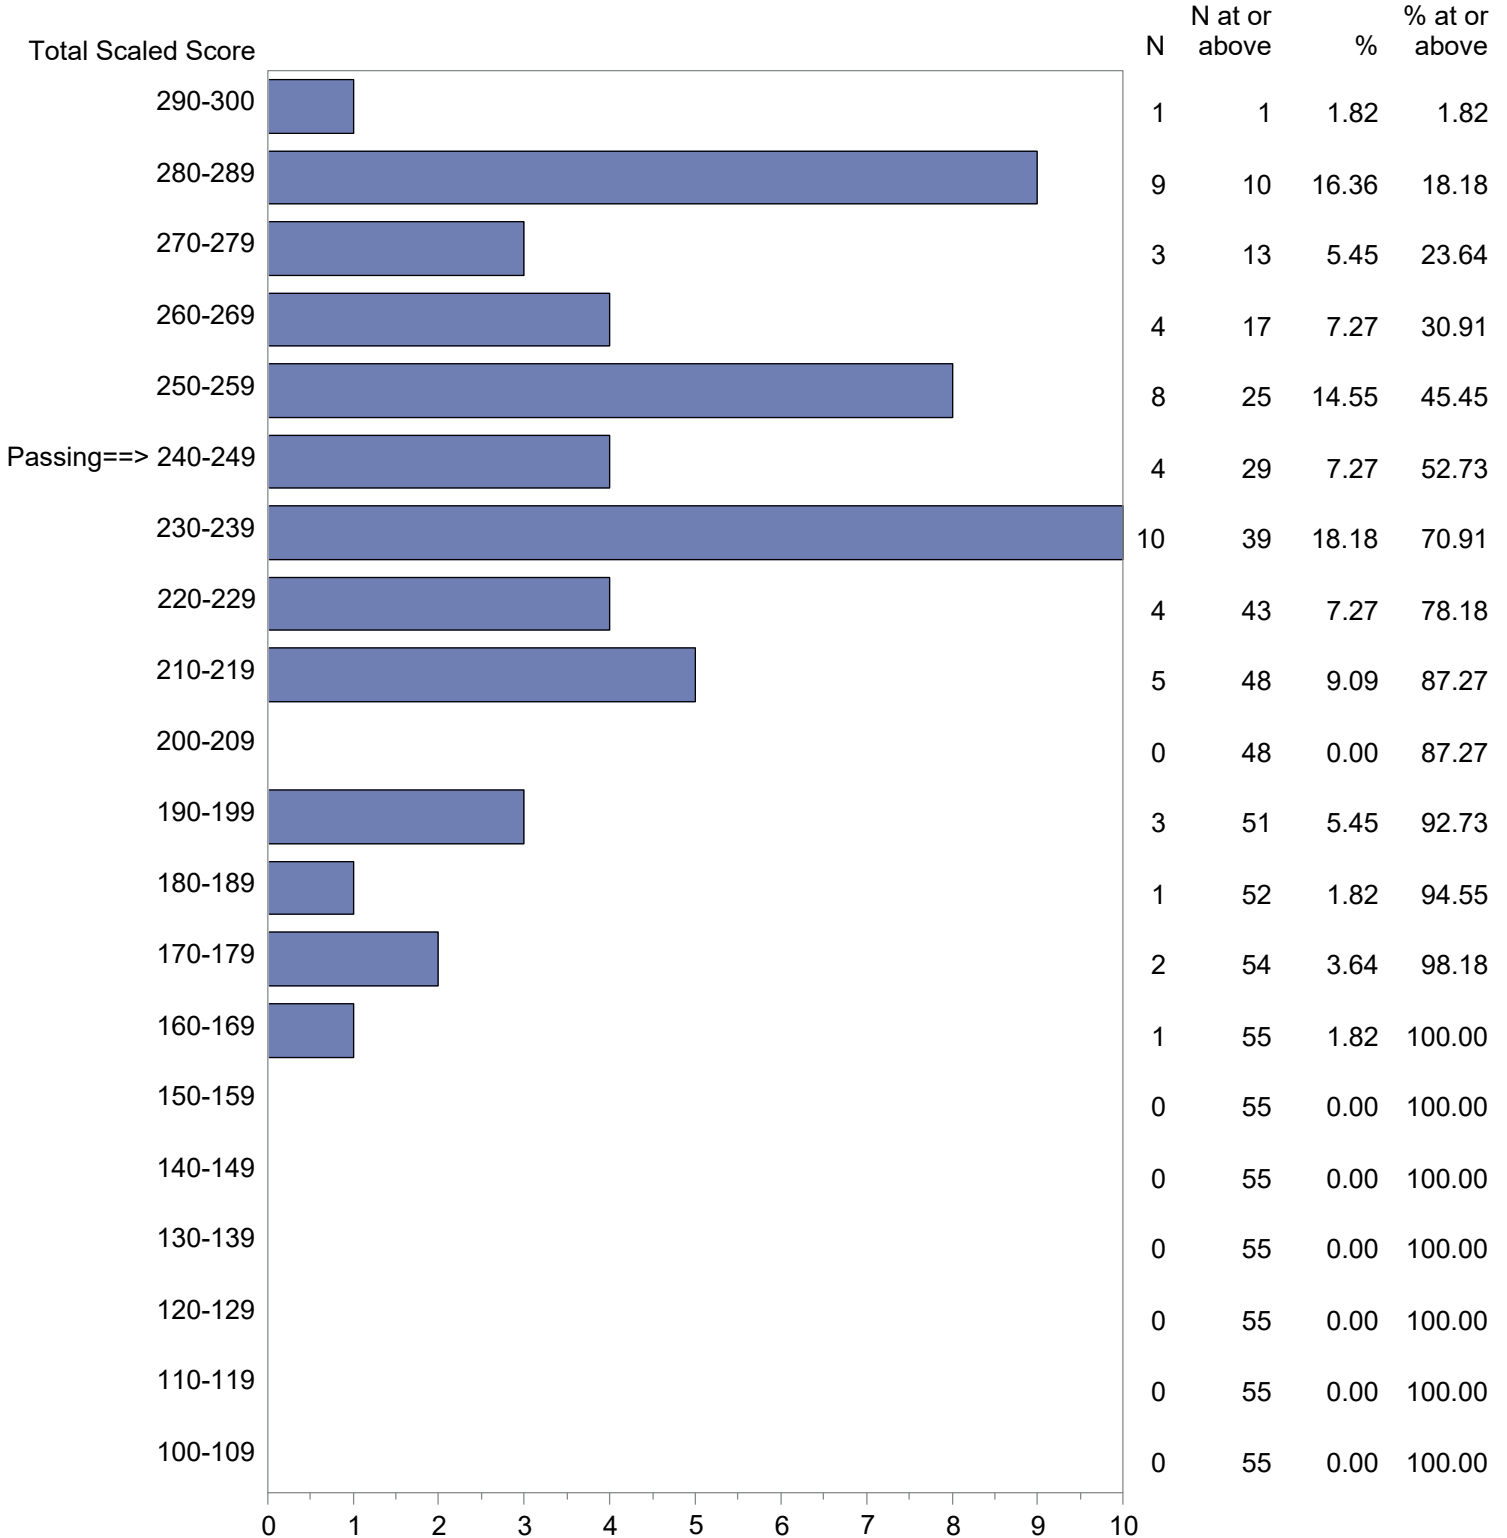

Massachusetts Tests for Educator Licensure (MTEL)
September 1, 2023 - August 31, 2024
Total Scaled Score Distribution by Test Field (All Forms)

Test Field=026 French

NOTE: The accompanying explanatory notes and interpretive cautions are an integral part of this report.