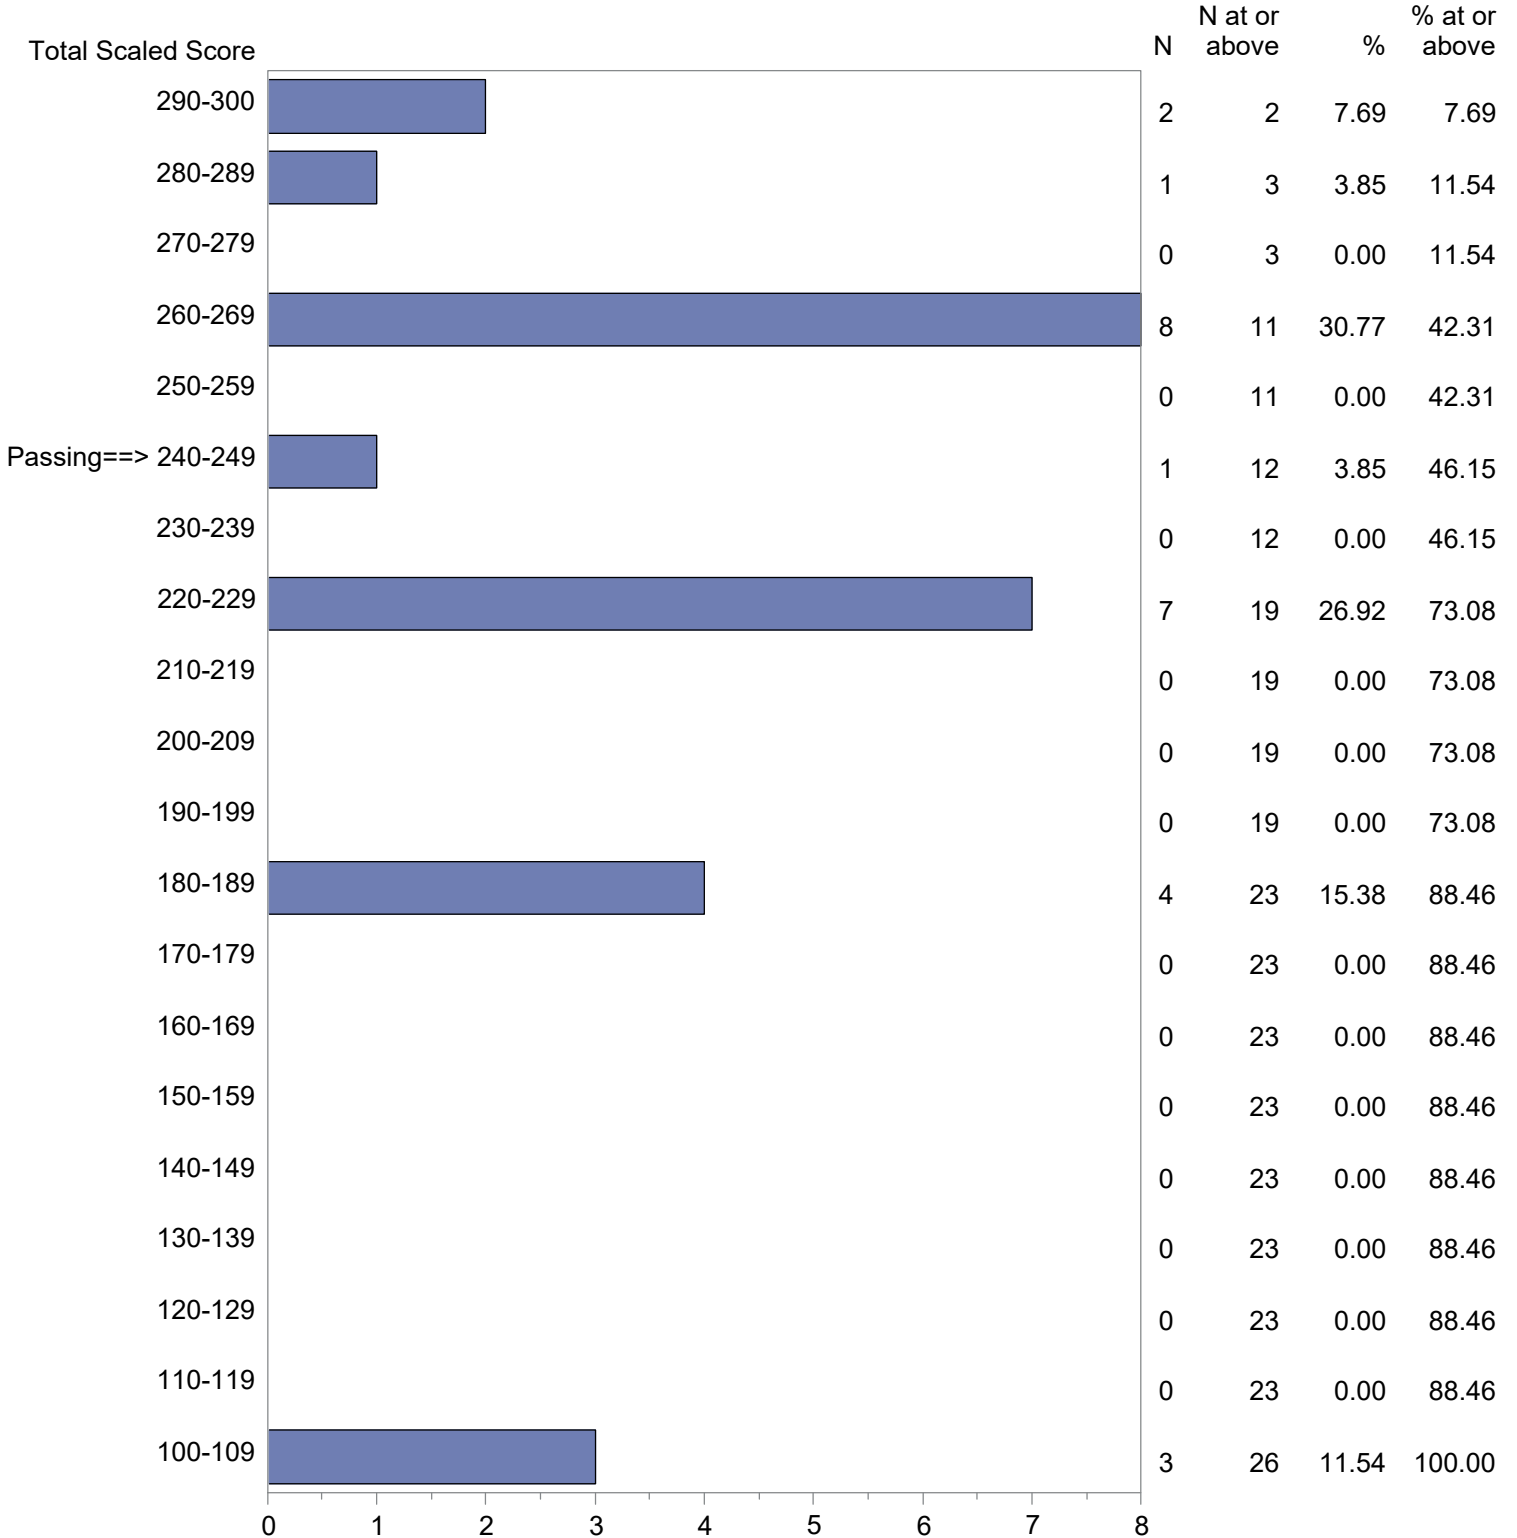

Massachusetts Tests for Educator Licensure (MTEL)
September 1, 2023 - August 31, 2024
Total Scaled Score Distribution by Test Field (All Forms)

Test Field=901 MTEL-Flex English Objective 0015

NOTE: The accompanying explanatory notes and interpretive cautions are an integral part of this report.