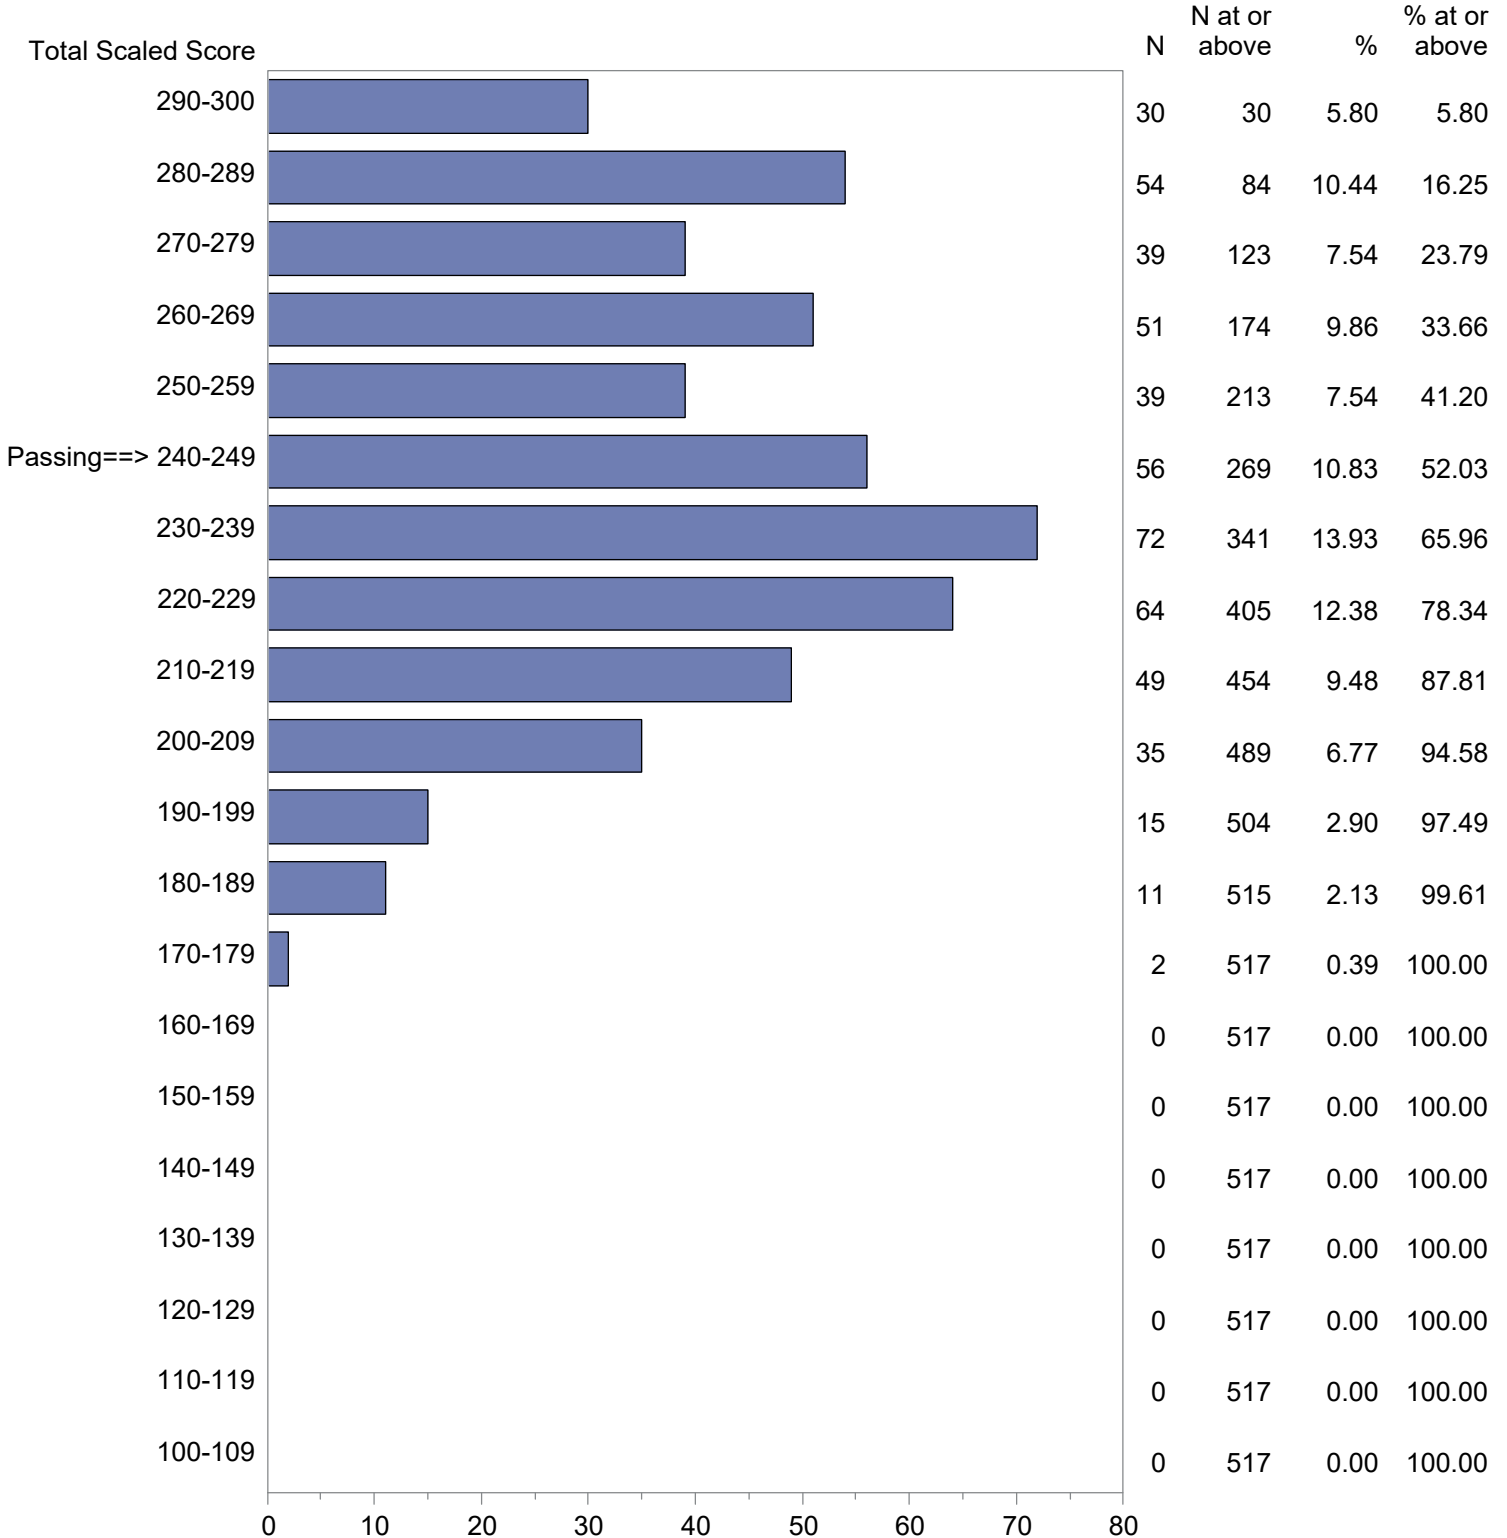

Massachusetts Tests for Educator Licensure (MTEL)
September 1, 2023 - August 31, 2024
Total Scaled Score Distribution by Test Field (All Forms)

Test Field=063 Mathematics

NOTE: The accompanying explanatory notes and interpretive cautions are an integral part of this report.