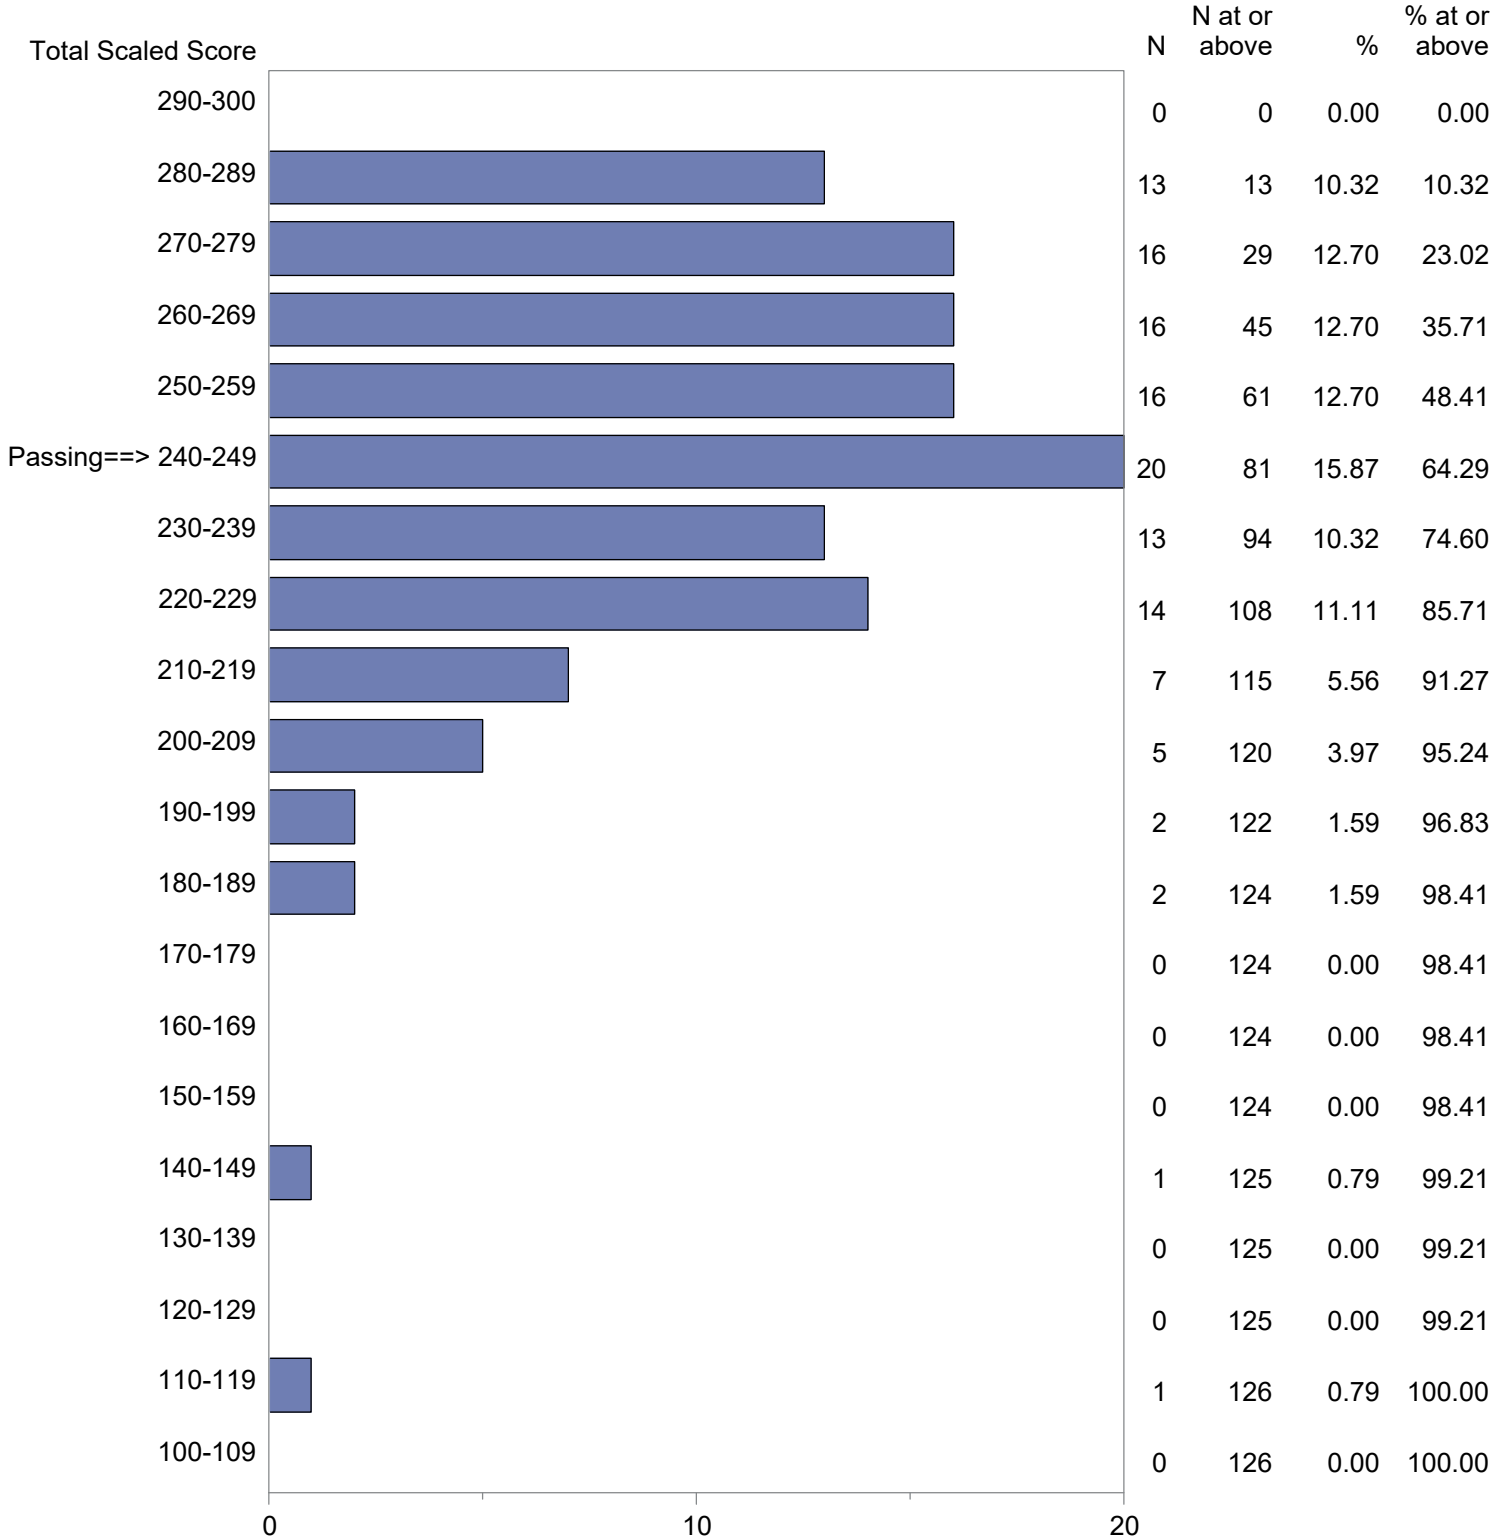

Massachusetts Tests for Educator Licensure (MTEL)
September 1, 2023 - August 31, 2024
Total Scaled Score Distribution by Test Field (All Forms)

Test Field=071 Digital Literacy and Computer Science

NOTE: The accompanying explanatory notes and interpretive cautions are an integral part of this report.