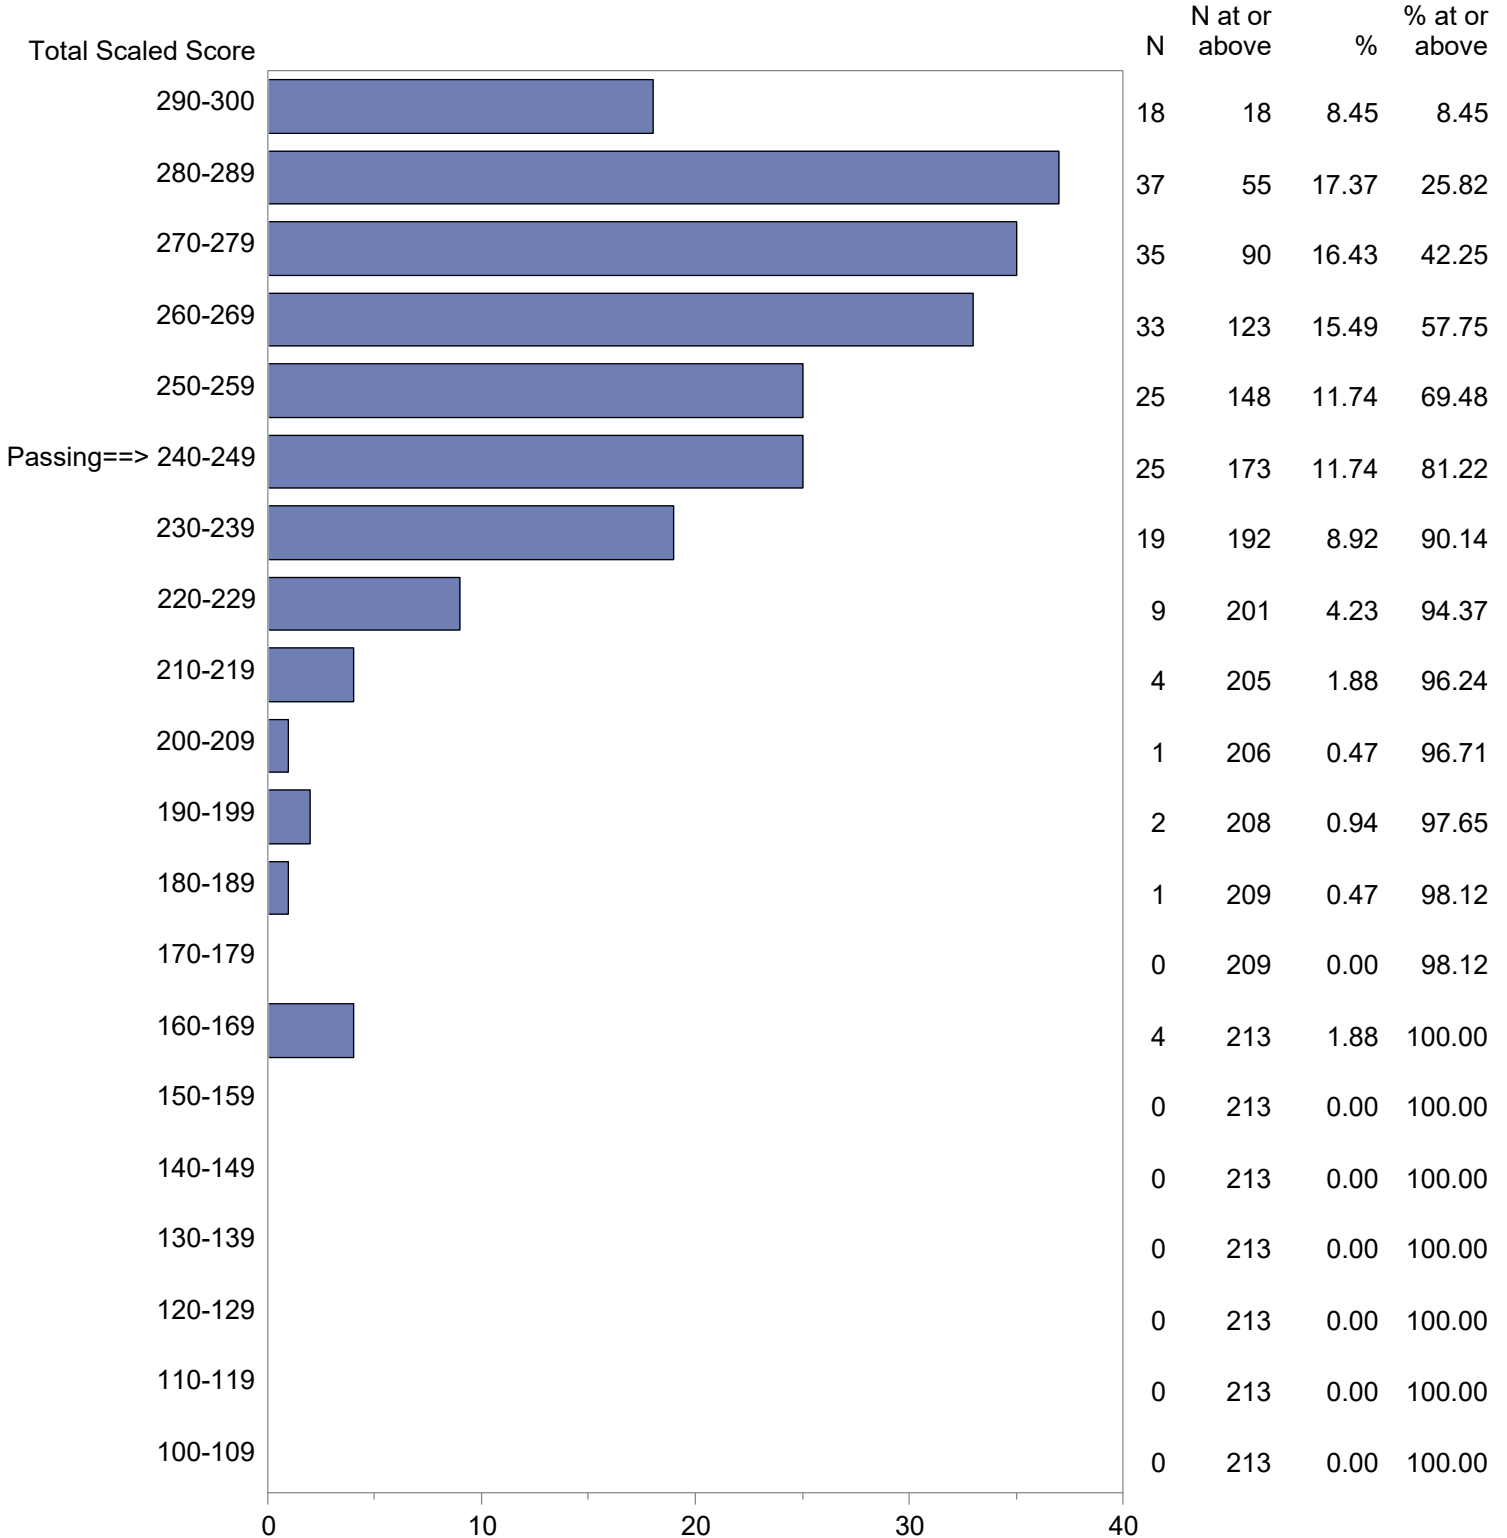

Massachusetts Tests for Educator Licensure (MTEL)
September 1, 2023 - August 31, 2024
Total Scaled Score Distribution by Test Field (All Forms)

Test Field=066 Biology

NOTE: The accompanying explanatory notes and interpretive cautions are an integral part of this report.