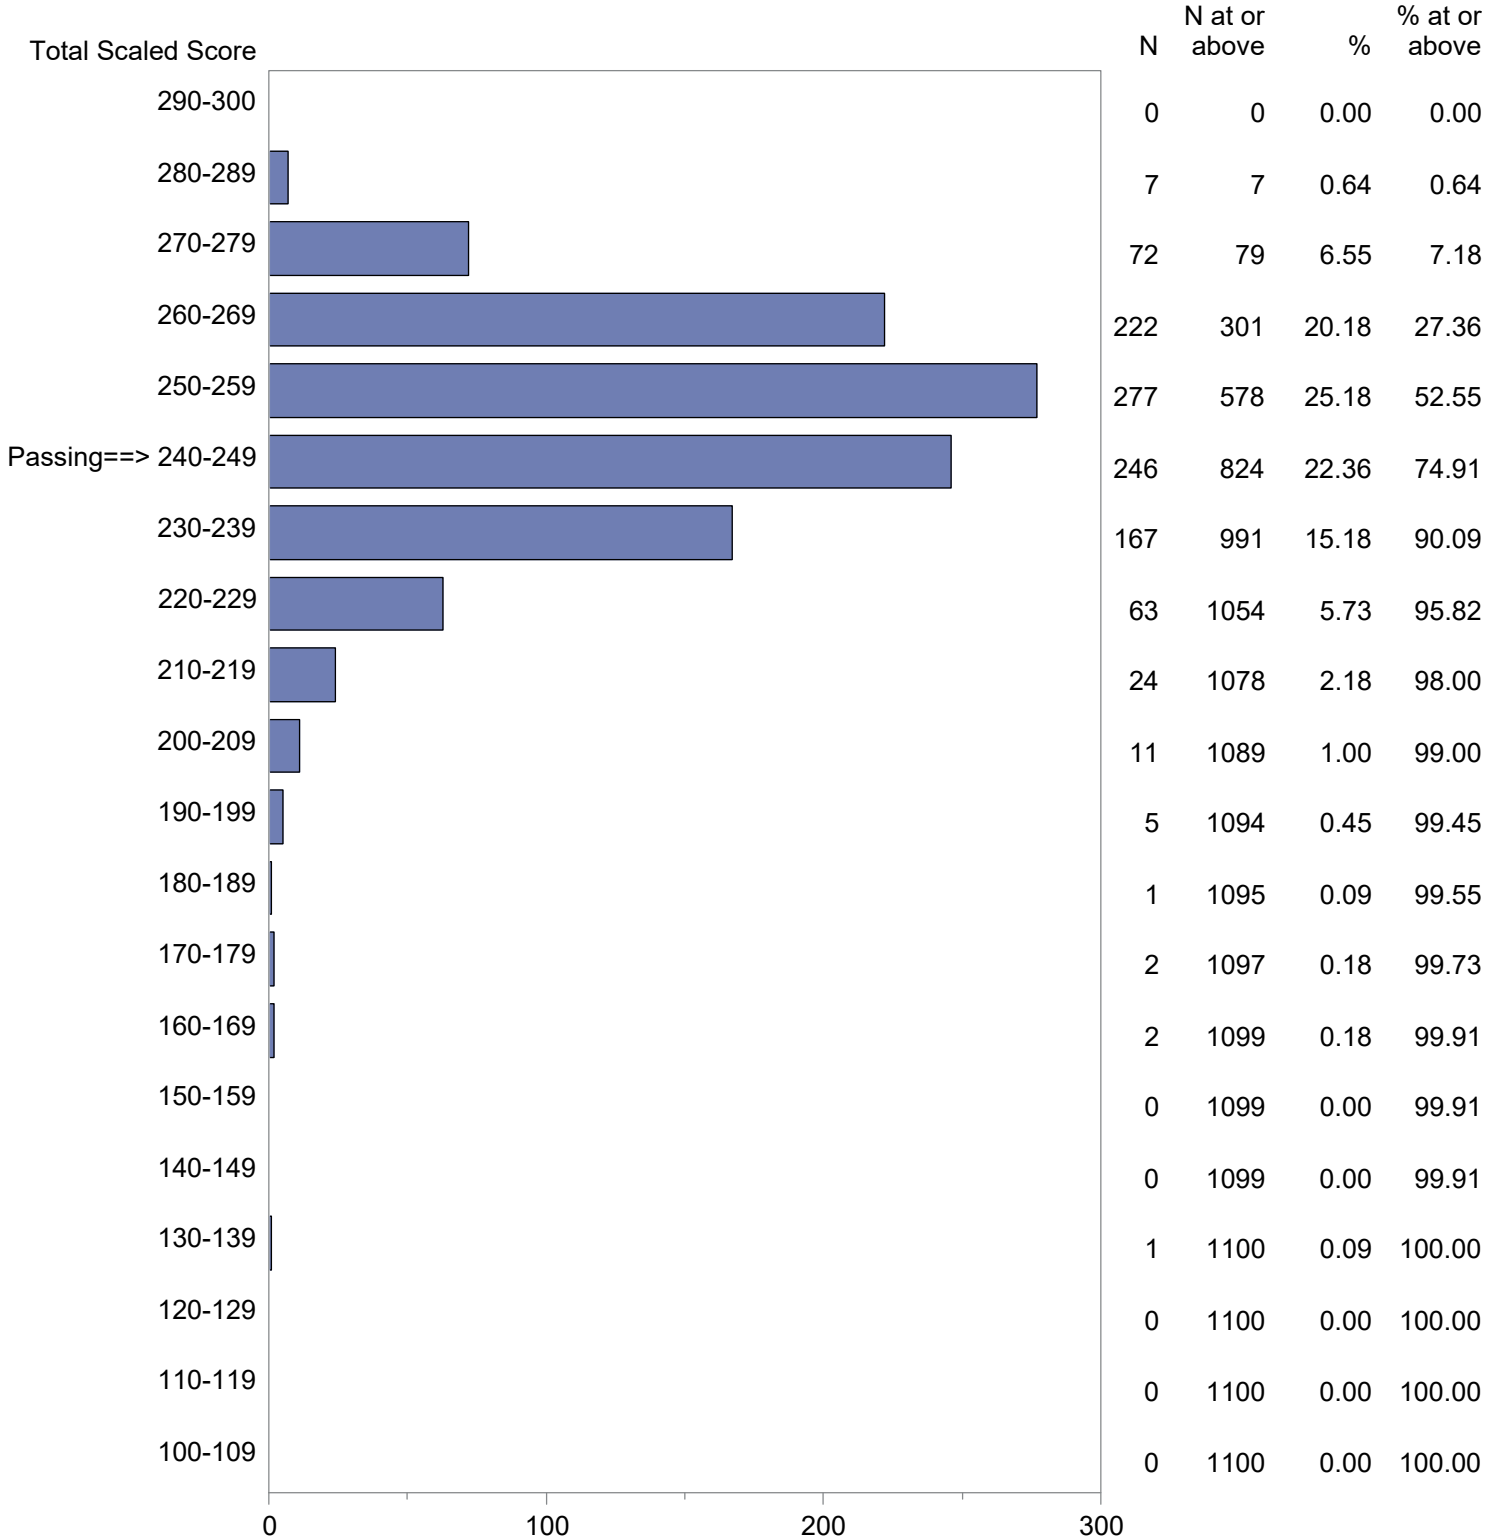

Massachusetts Tests for Educator Licensure (MTEL)
September 1, 2023 - August 31, 2024
Total Scaled Score Distribution by Test Field (All Forms)

Test Field=072 Early Childhood

NOTE: The accompanying explanatory notes and interpretive cautions are an integral part of this report.