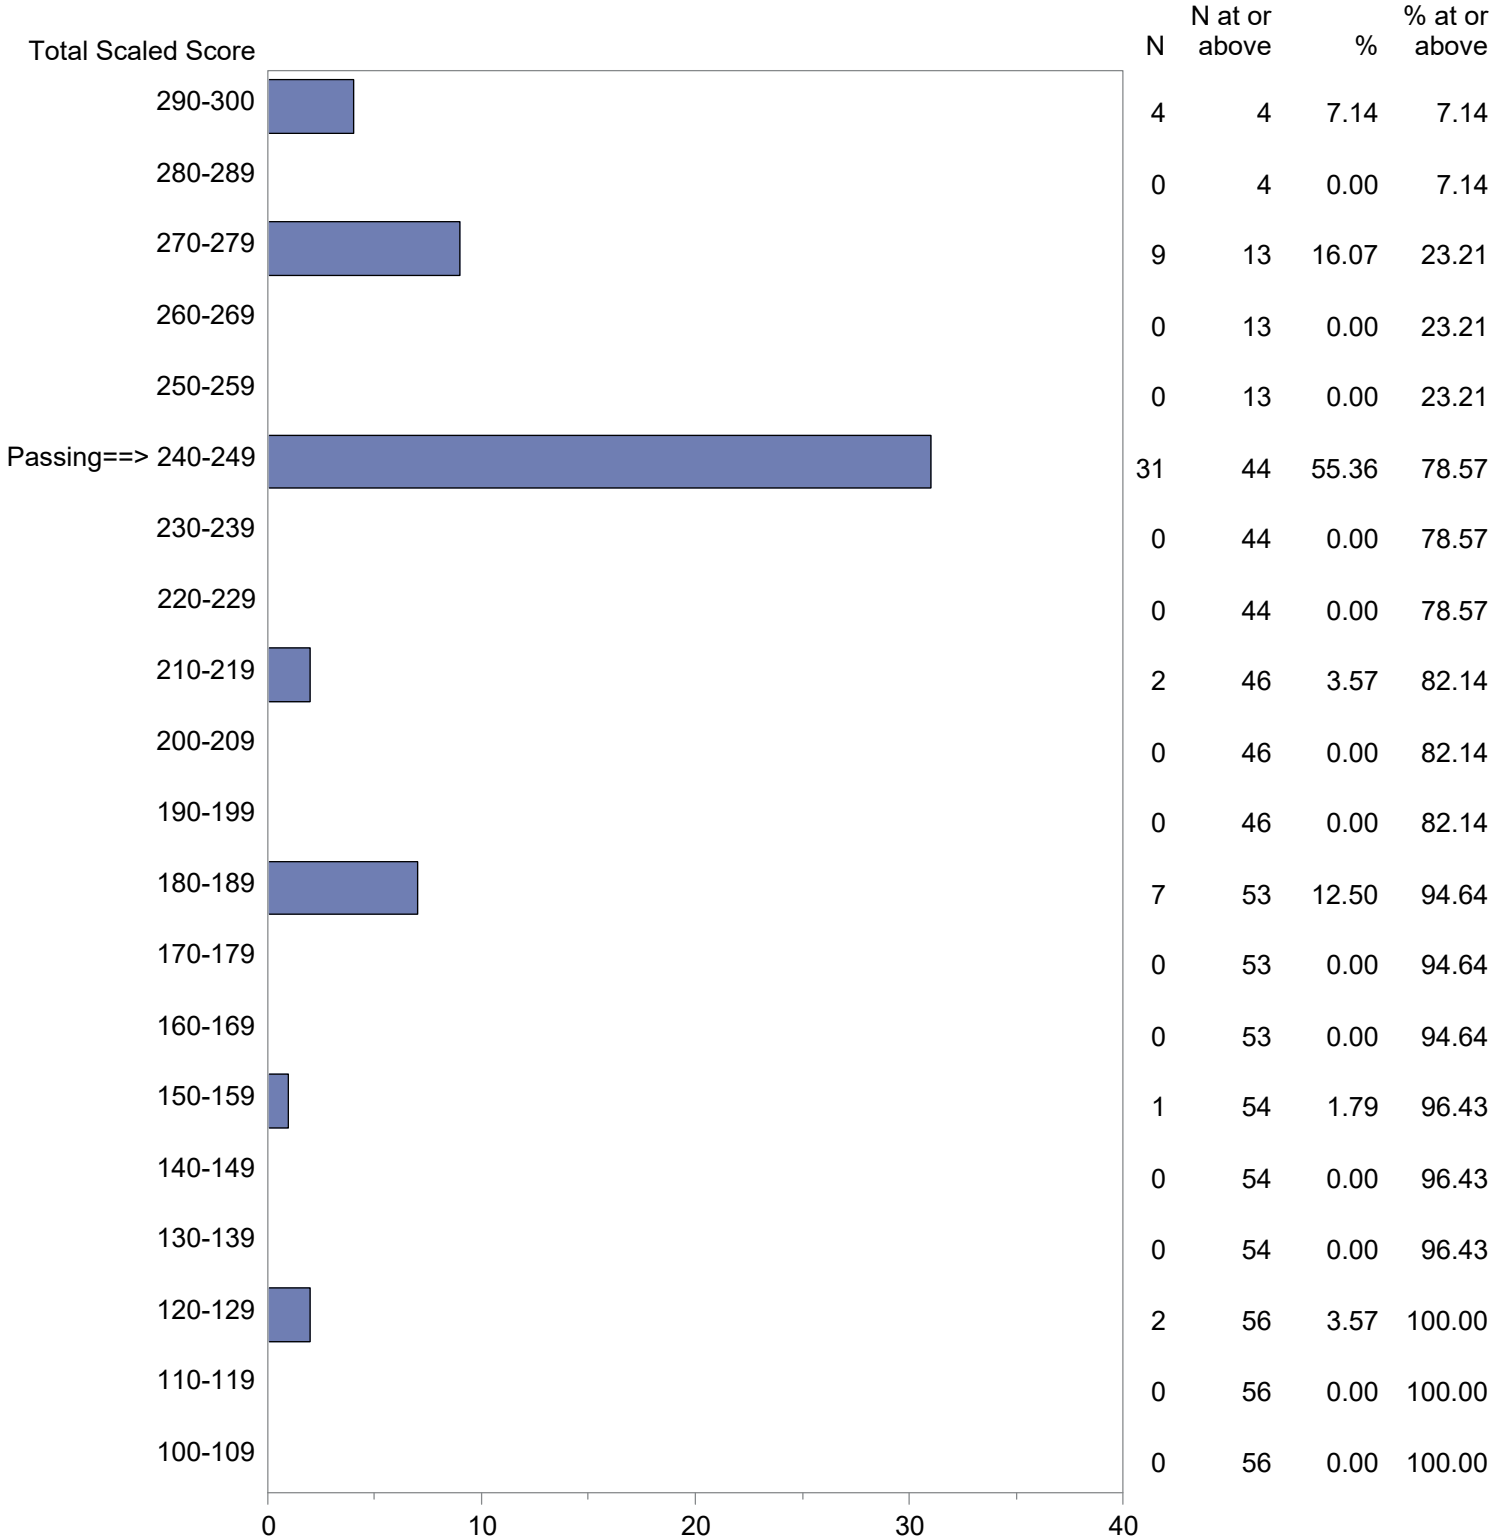

Massachusetts Tests for Educator Licensure (MTEL)
September 1, 2023 - August 31, 2024
Total Scaled Score Distribution by Test Field (All Forms)

Test Field=907 MTEL-Flex Gen Curric Multisubject Objective 0010

NOTE: The accompanying explanatory notes and interpretive cautions are an integral part of this report.