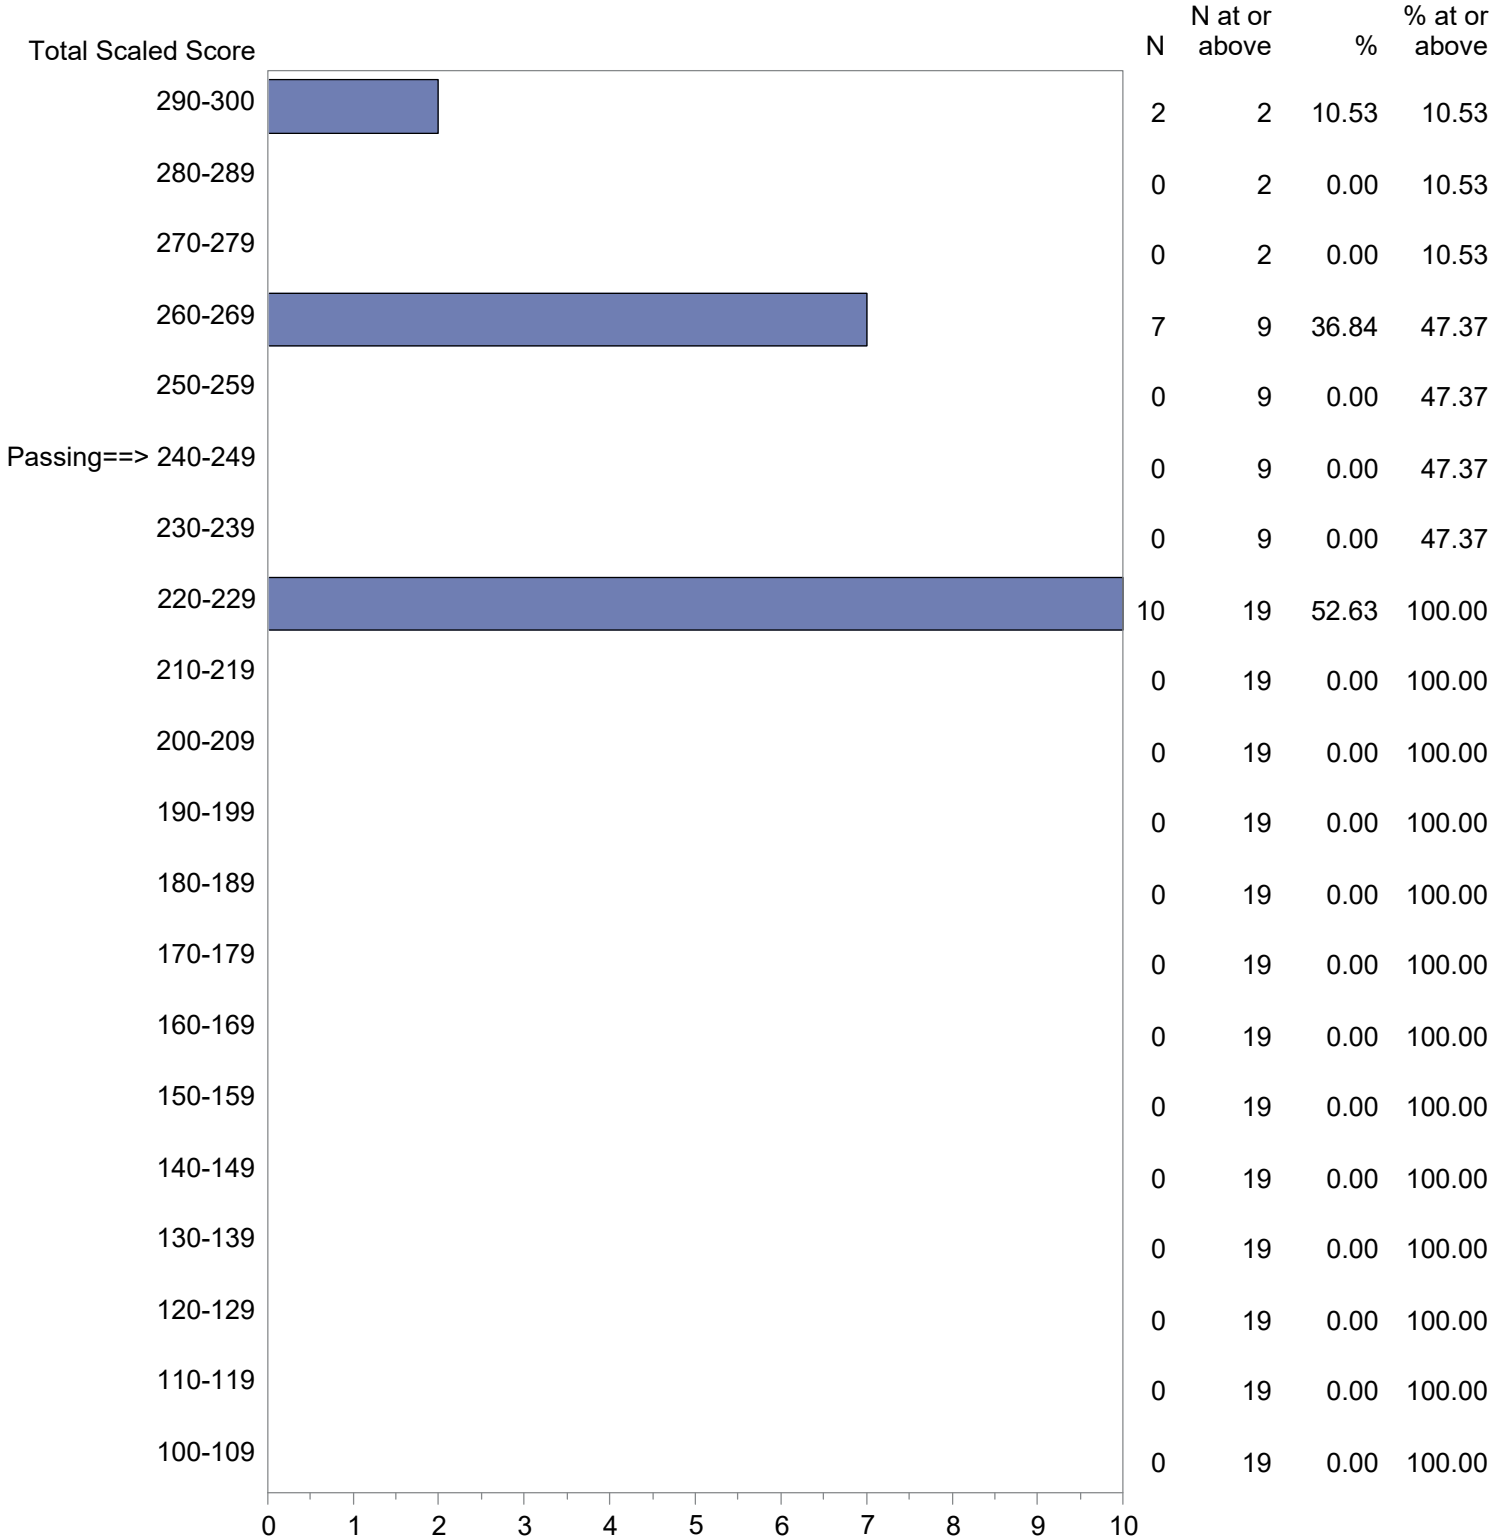

Massachusetts Tests for Educator Licensure (MTEL)
September 1, 2023 - August 31, 2024
Total Scaled Score Distribution by Test Field (All Forms)

Test Field=920 MTEL-Flex Mathematics Objective 0018

NOTE: The accompanying explanatory notes and interpretive cautions are an integral part of this report.