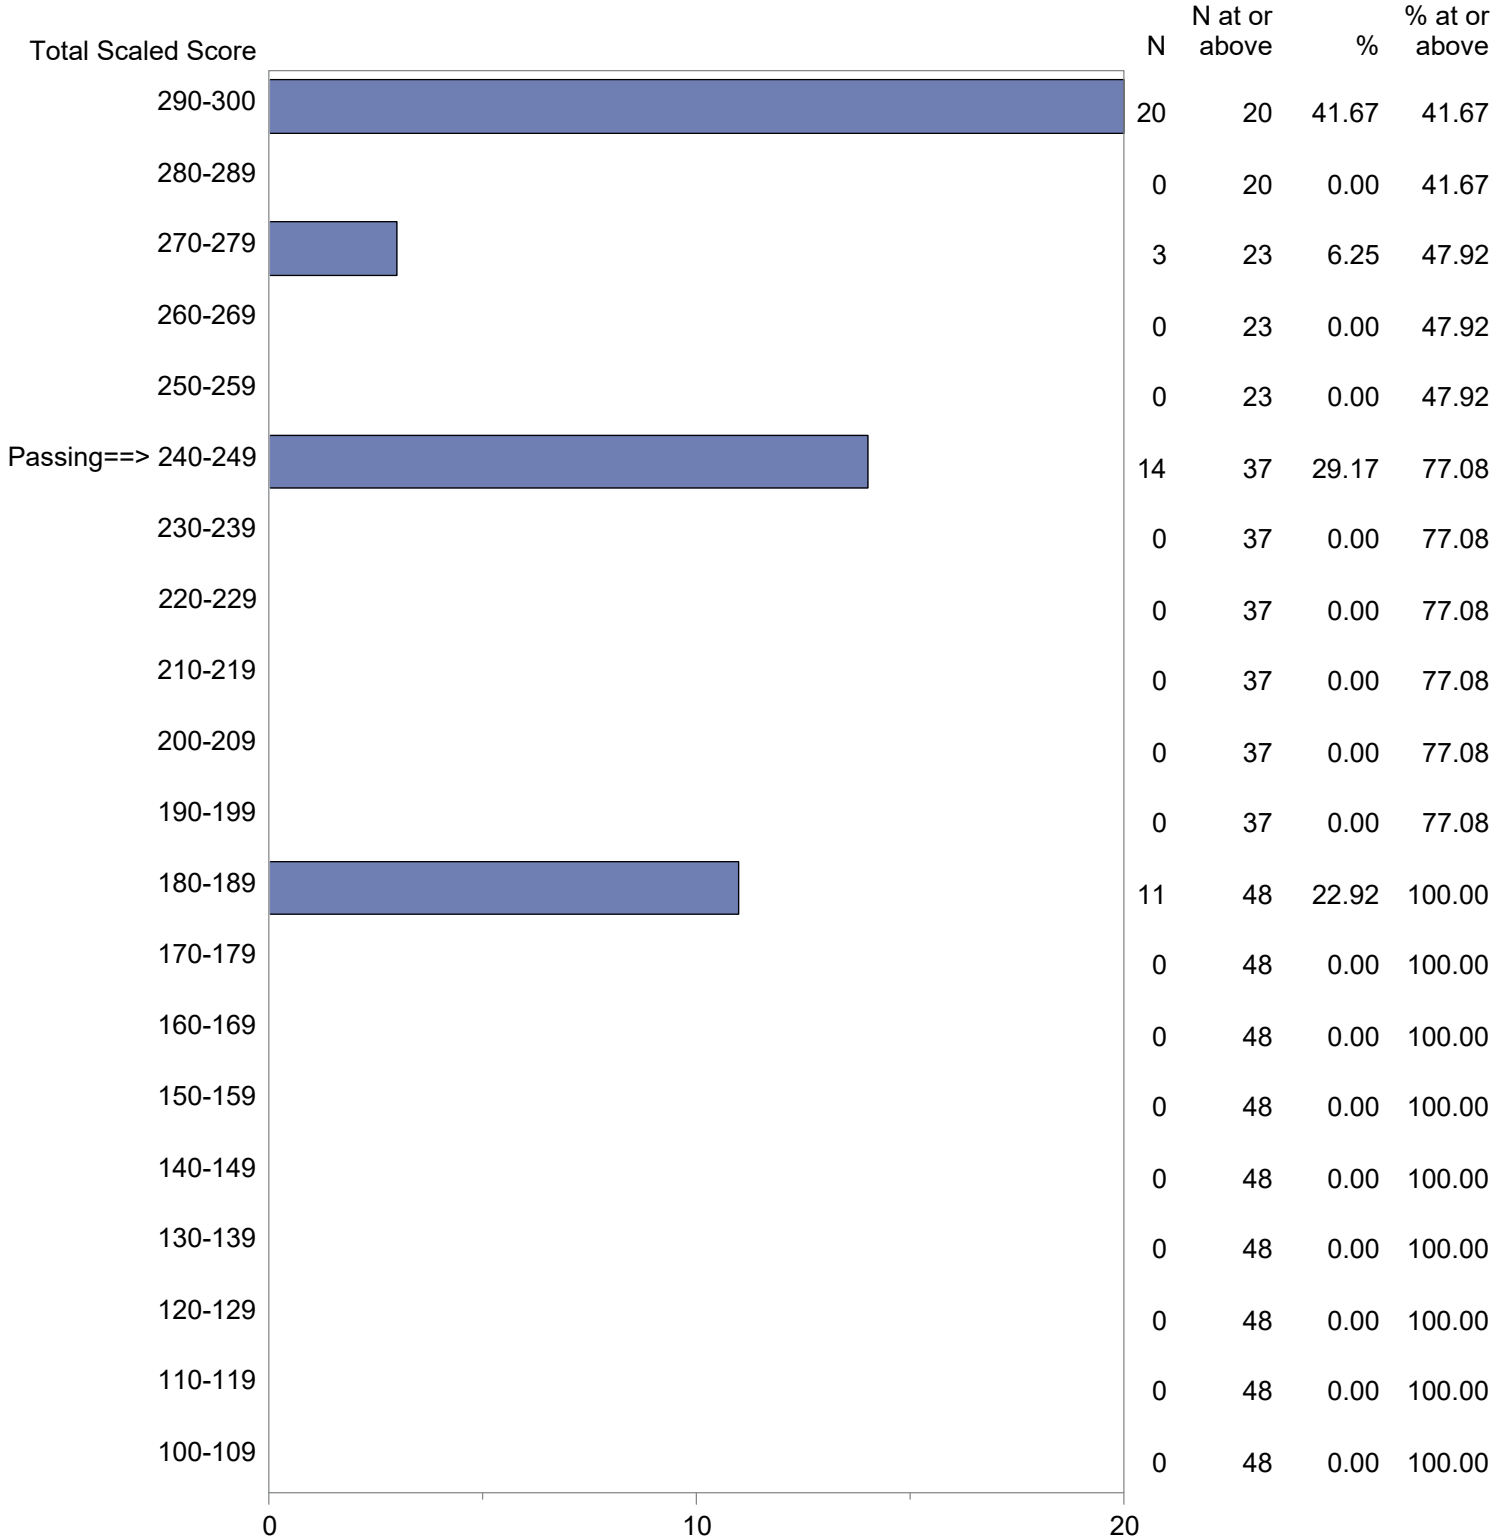

Massachusetts Tests for Educator Licensure (MTEL)
September 1, 2023 - August 31, 2024
Total Scaled Score Distribution by Test Field (All Forms)

Test Field=902 MTEL-Flex English as a Second Language Objective 0005

NOTE: The accompanying explanatory notes and interpretive cautions are an integral part of this report.