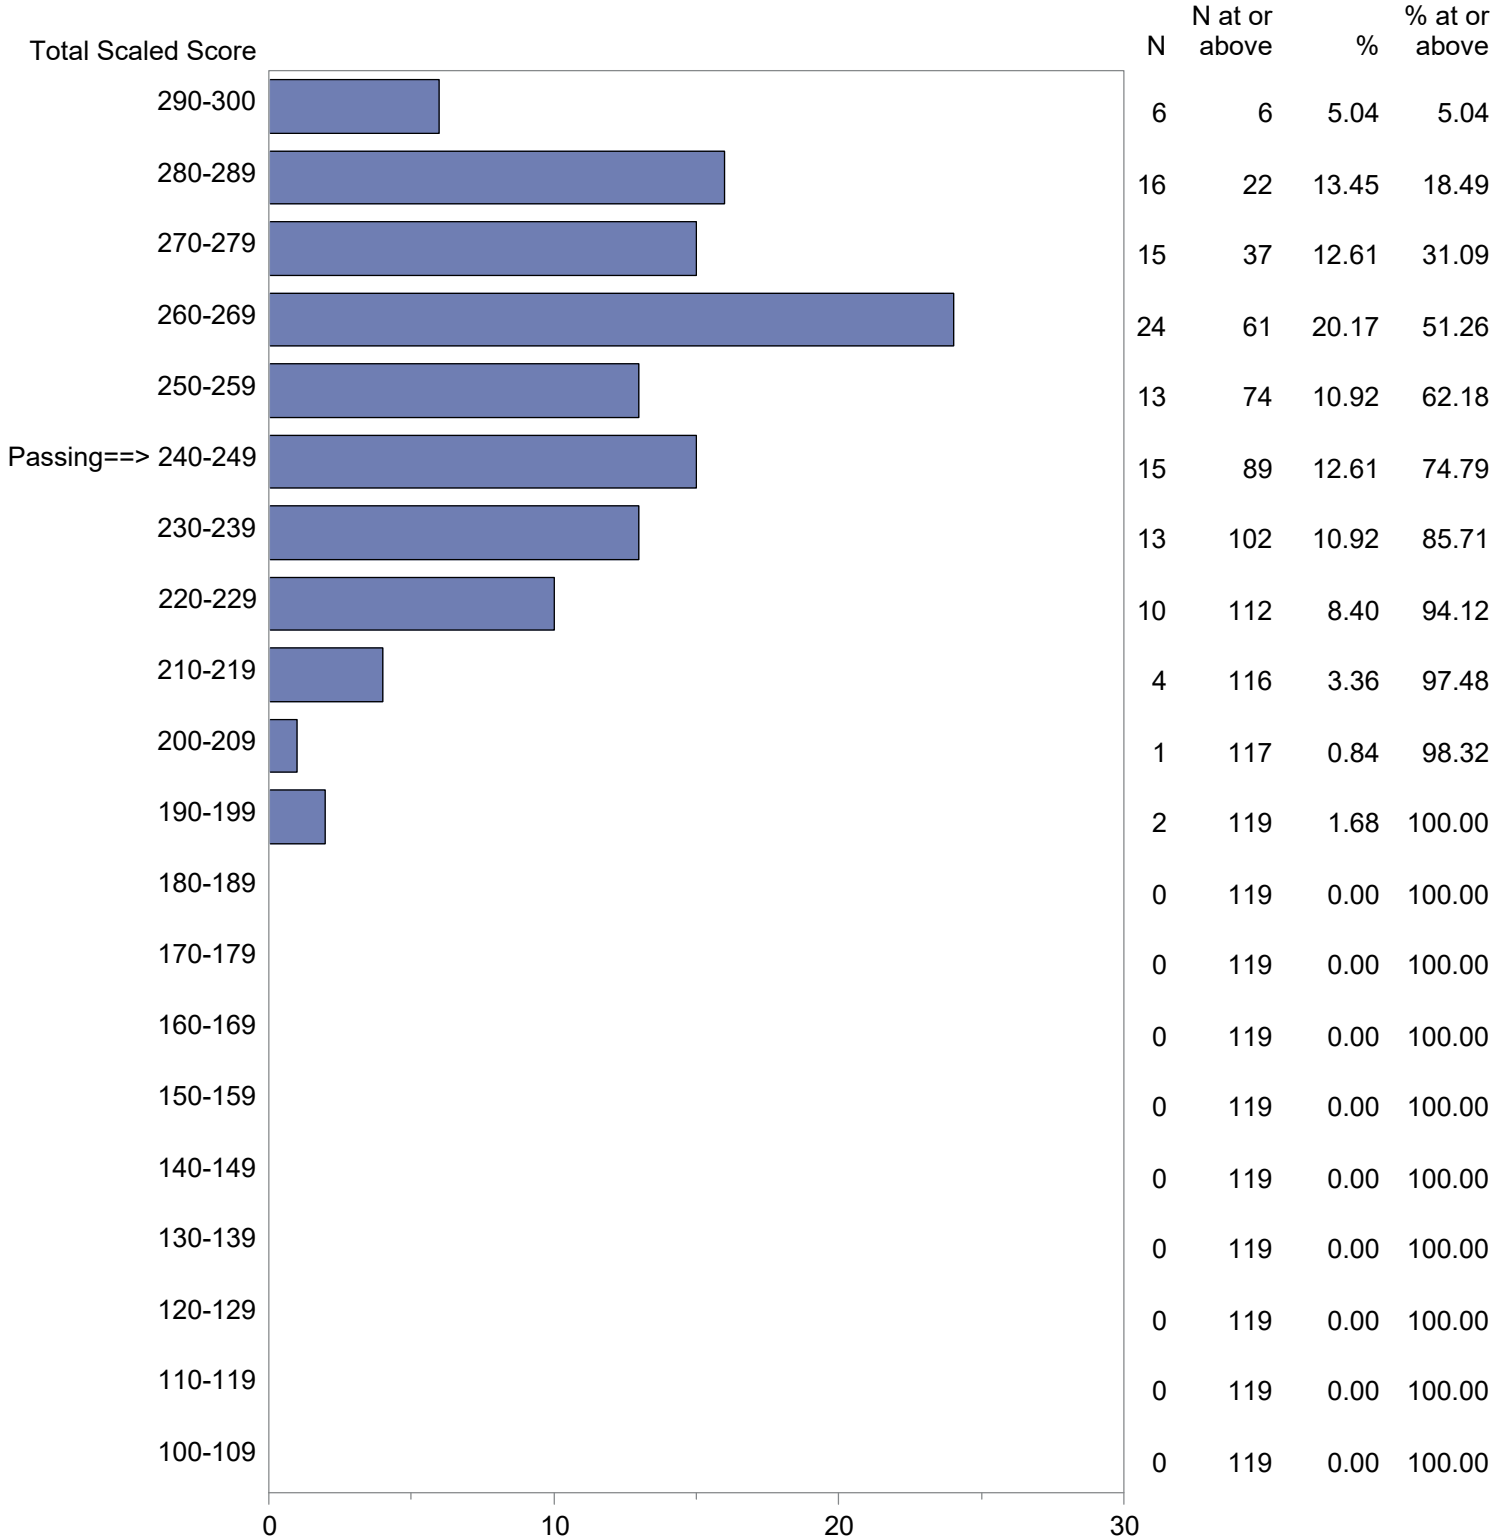

Massachusetts Tests for Educator Licensure (MTEL)
September 1, 2023 - August 31, 2024
Total Scaled Score Distribution by Test Field (All Forms)

Test Field=067 Chemistry

NOTE: The accompanying explanatory notes and interpretive cautions are an integral part of this report.