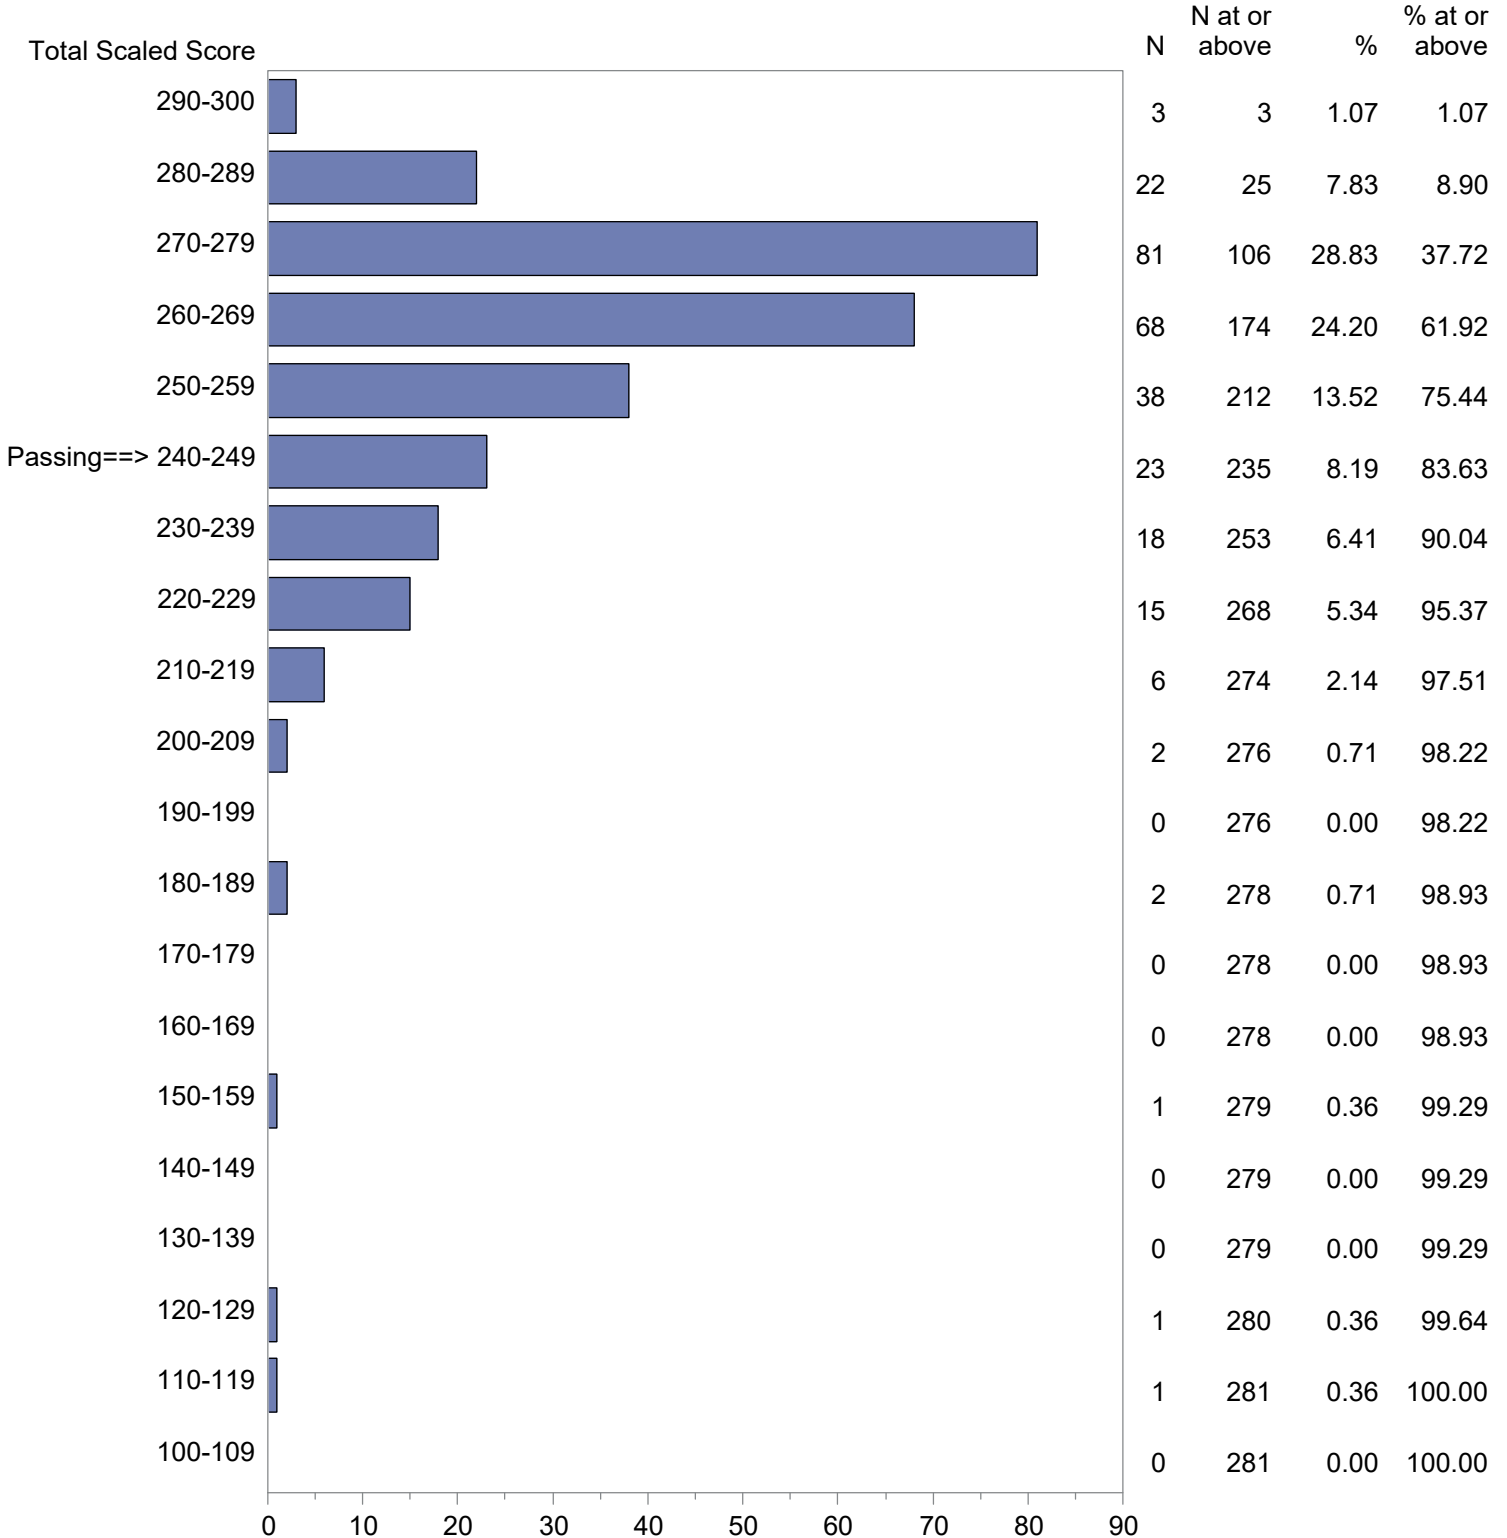

Massachusetts Tests for Educator Licensure (MTEL)
September 1, 2023 - August 31, 2024
Total Scaled Score Distribution by Test Field (All Forms)

Test Field=062 Reading Specialist

NOTE: The accompanying explanatory notes and interpretive cautions are an integral part of this report.