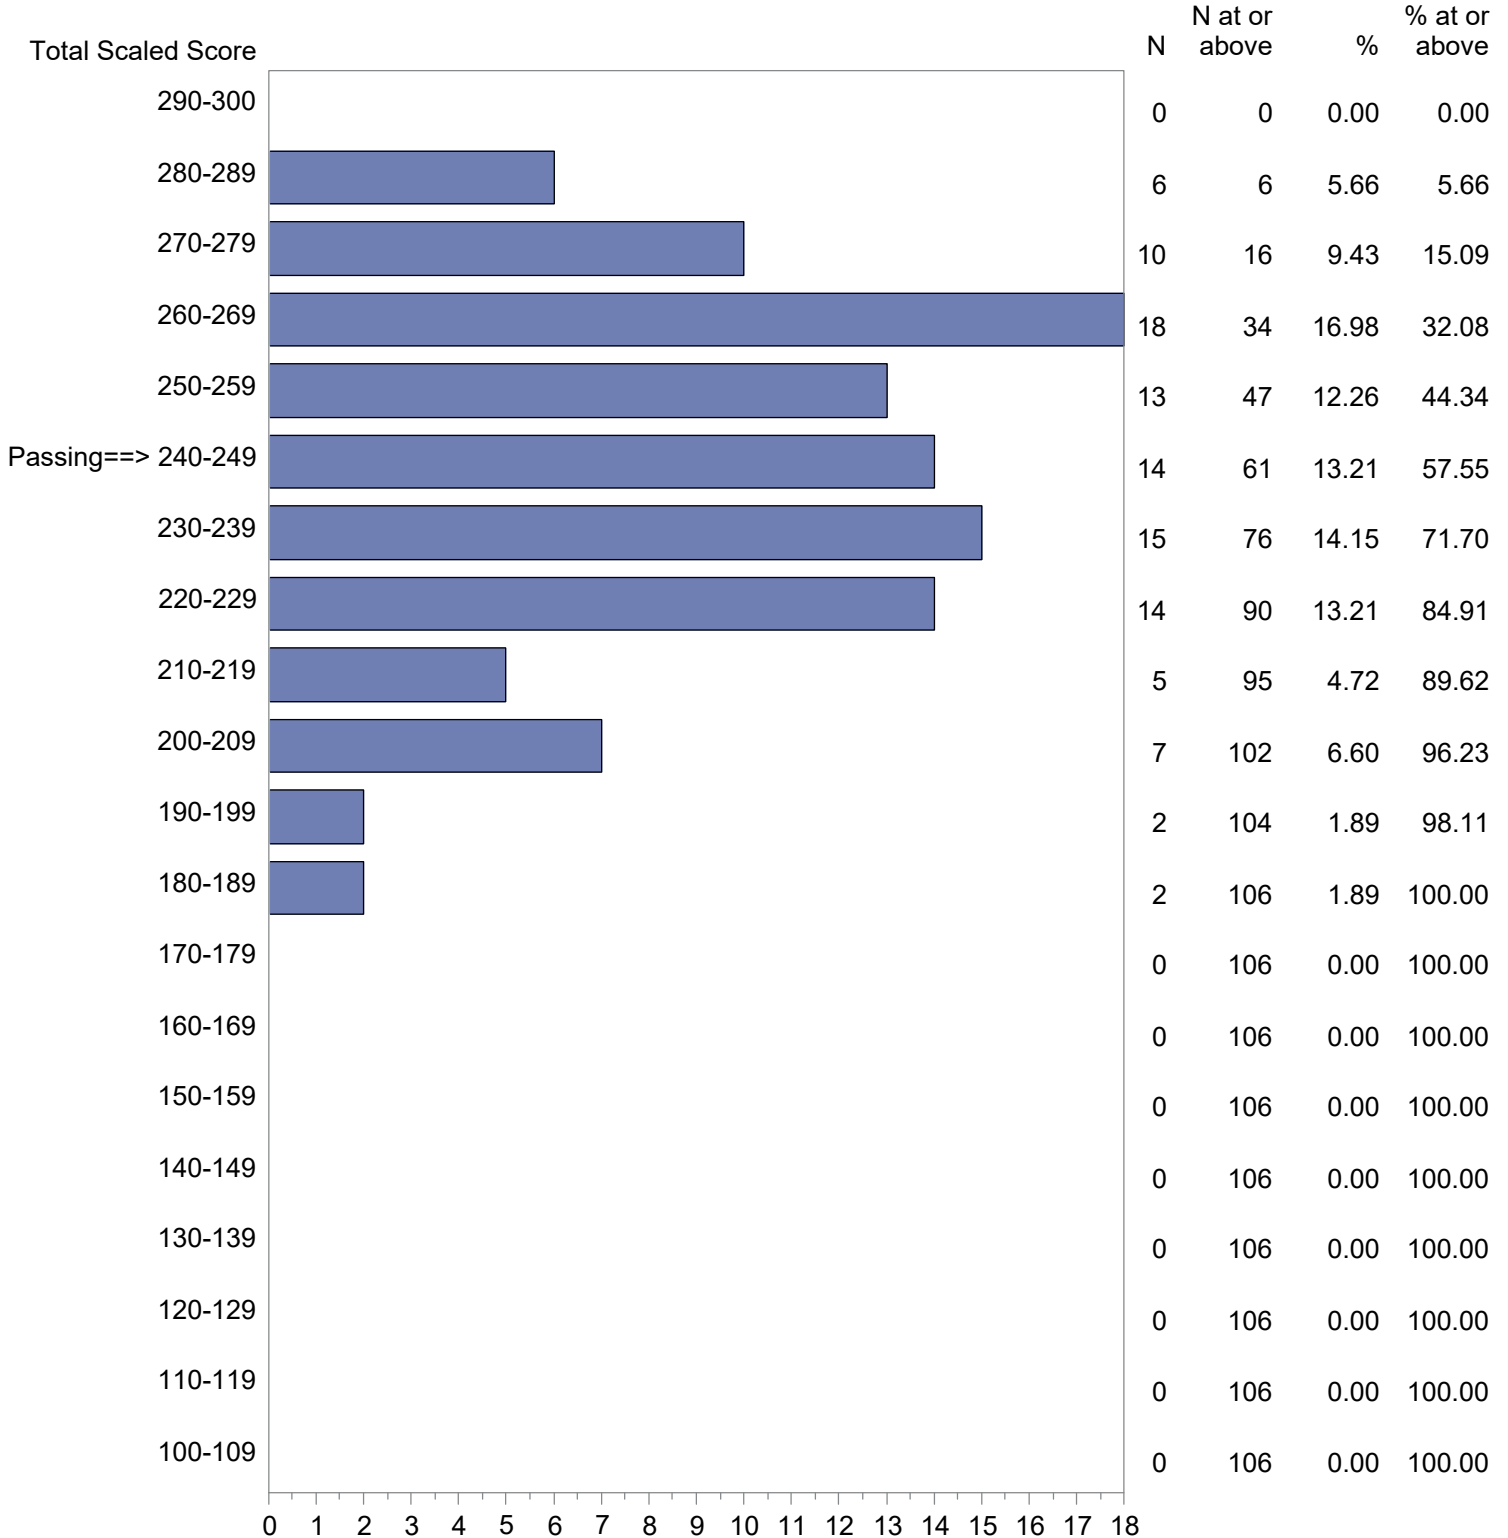

Massachusetts Tests for Educator Licensure (MTEL)
September 1, 2023 - August 31, 2024
Total Scaled Score Distribution by Test Field (All Forms)

Test Field=077 Middle School Mathematics/Science

NOTE: The accompanying explanatory notes and interpretive cautions are an integral part of this report.