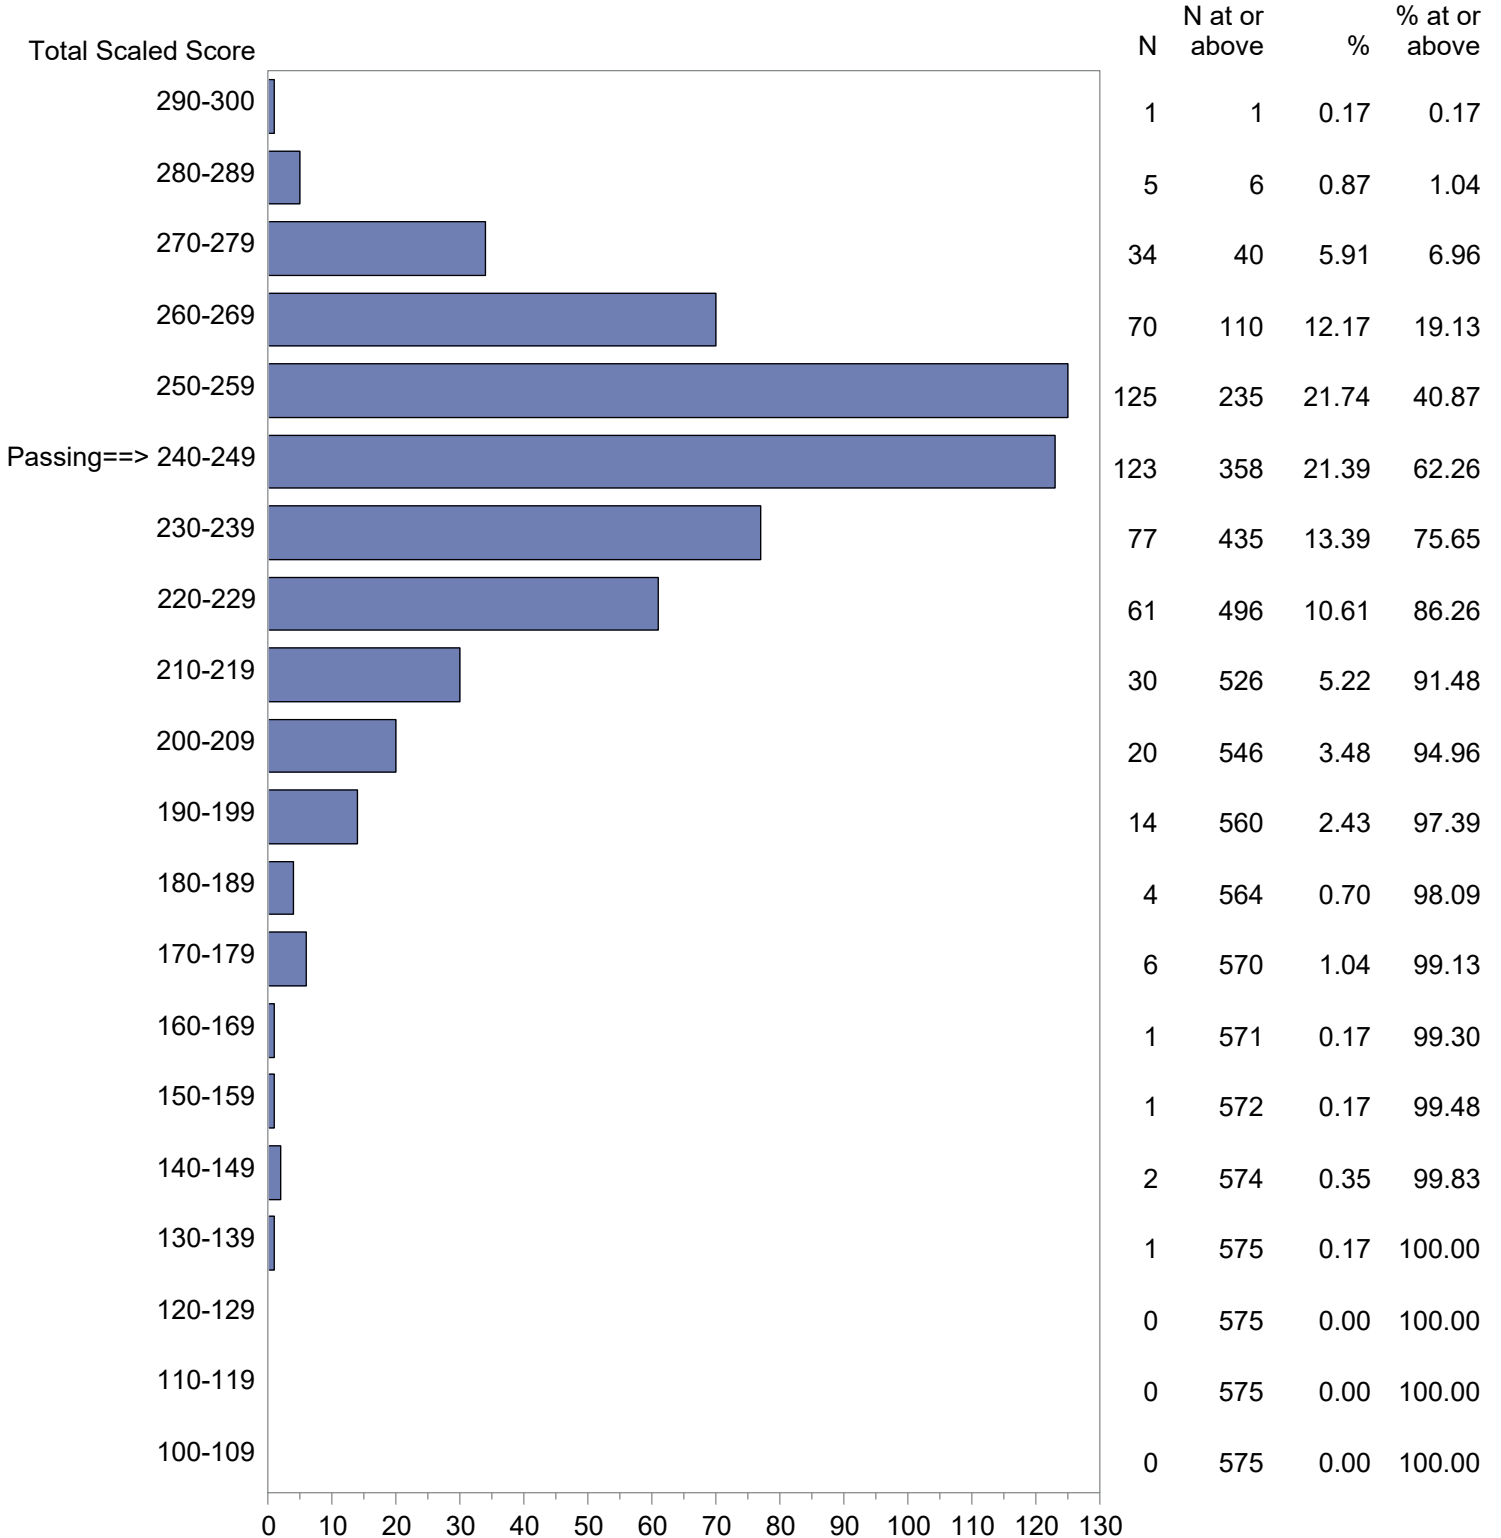

Massachusetts Tests for Educator Licensure (MTEL)
September 1, 2023 - August 31, 2024
Total Scaled Score Distribution by Test Field (All Forms)

Test Field=056 Sheltered English Immersion

NOTE: The accompanying explanatory notes and interpretive cautions are an integral part of this report.