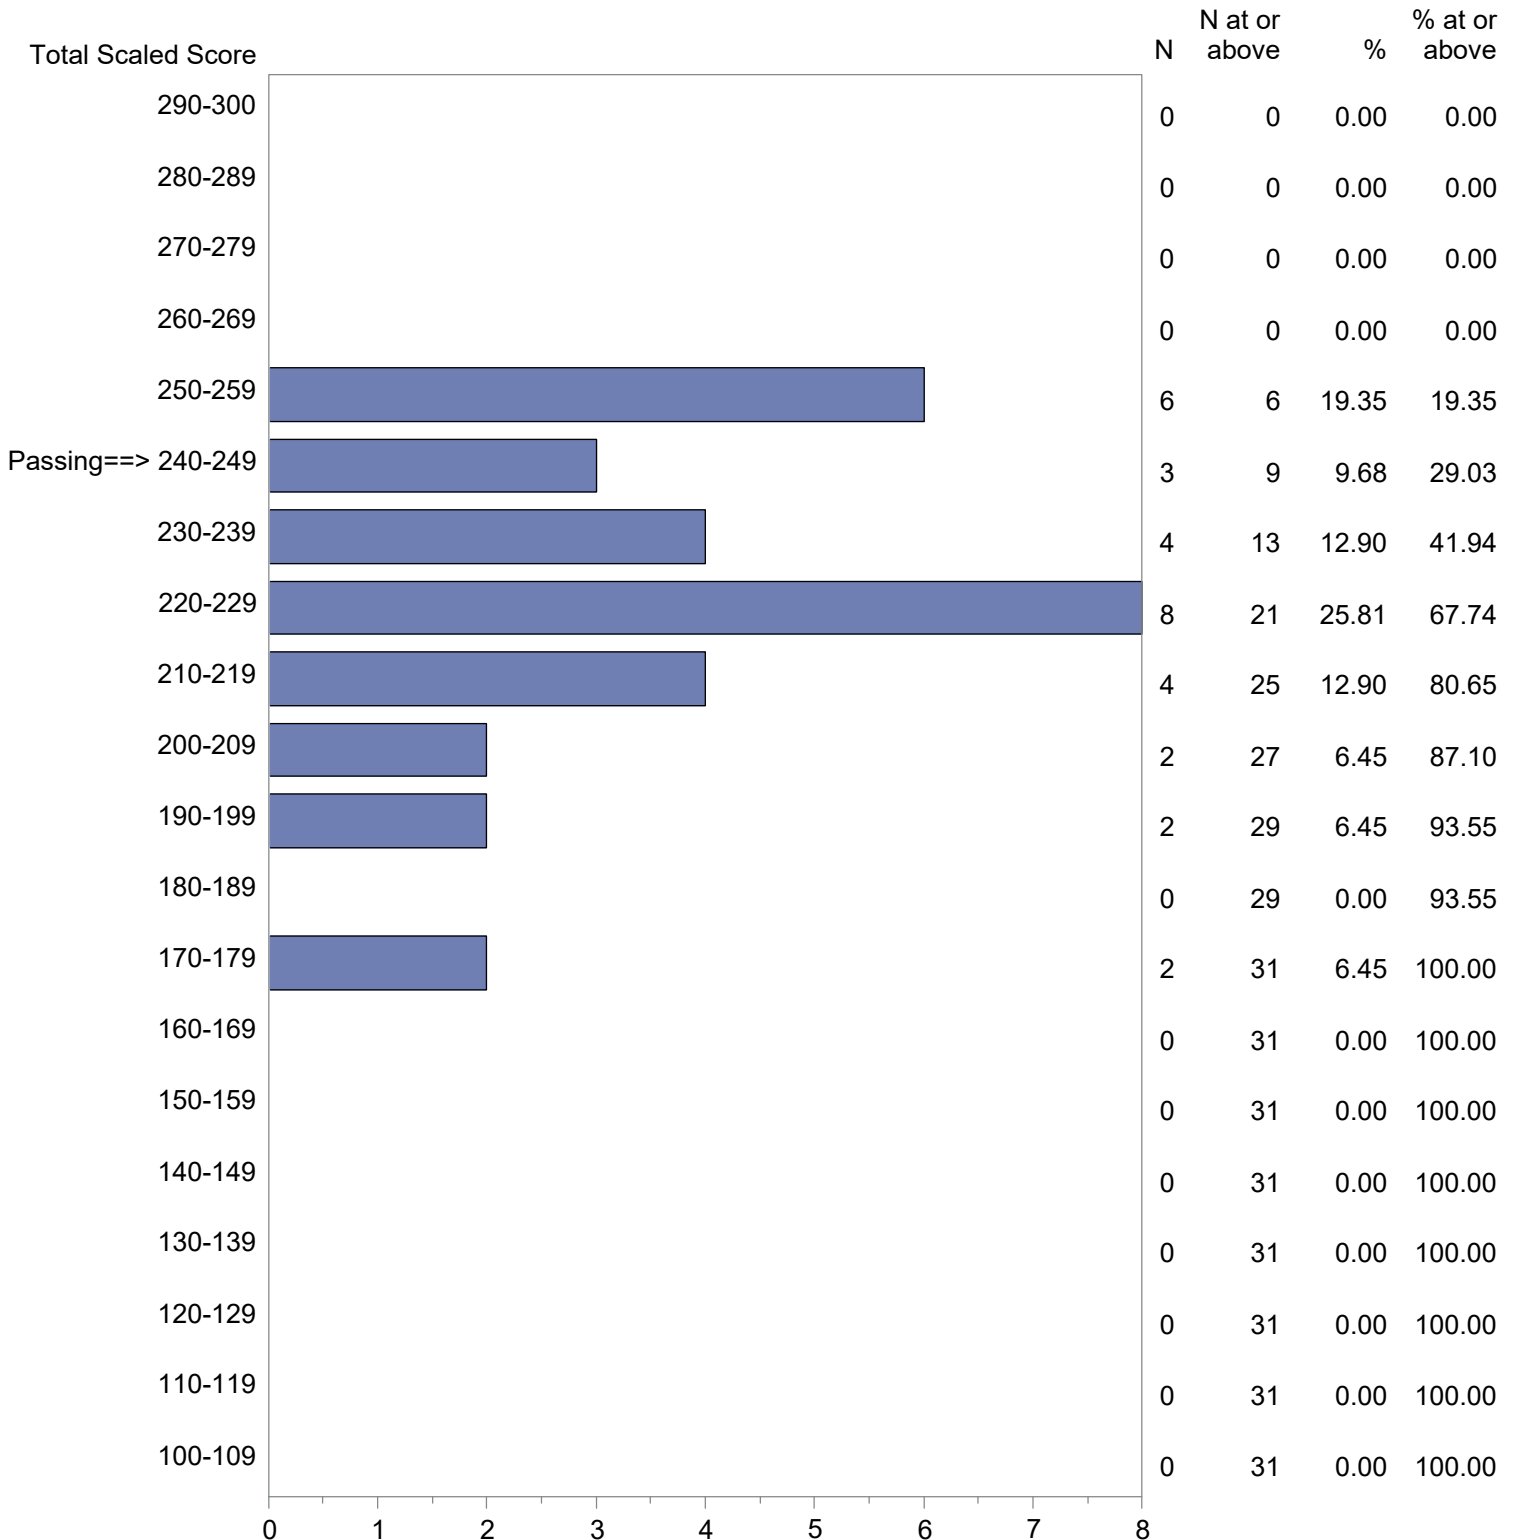

Massachusetts Tests for Educator Licensure (MTEL)
September 1, 2023 - August 31, 2024
Total Scaled Score Distribution by Test Field (All Forms)

Test Field=046 Dance

NOTE: The accompanying explanatory notes and interpretive cautions are an integral part of this report.