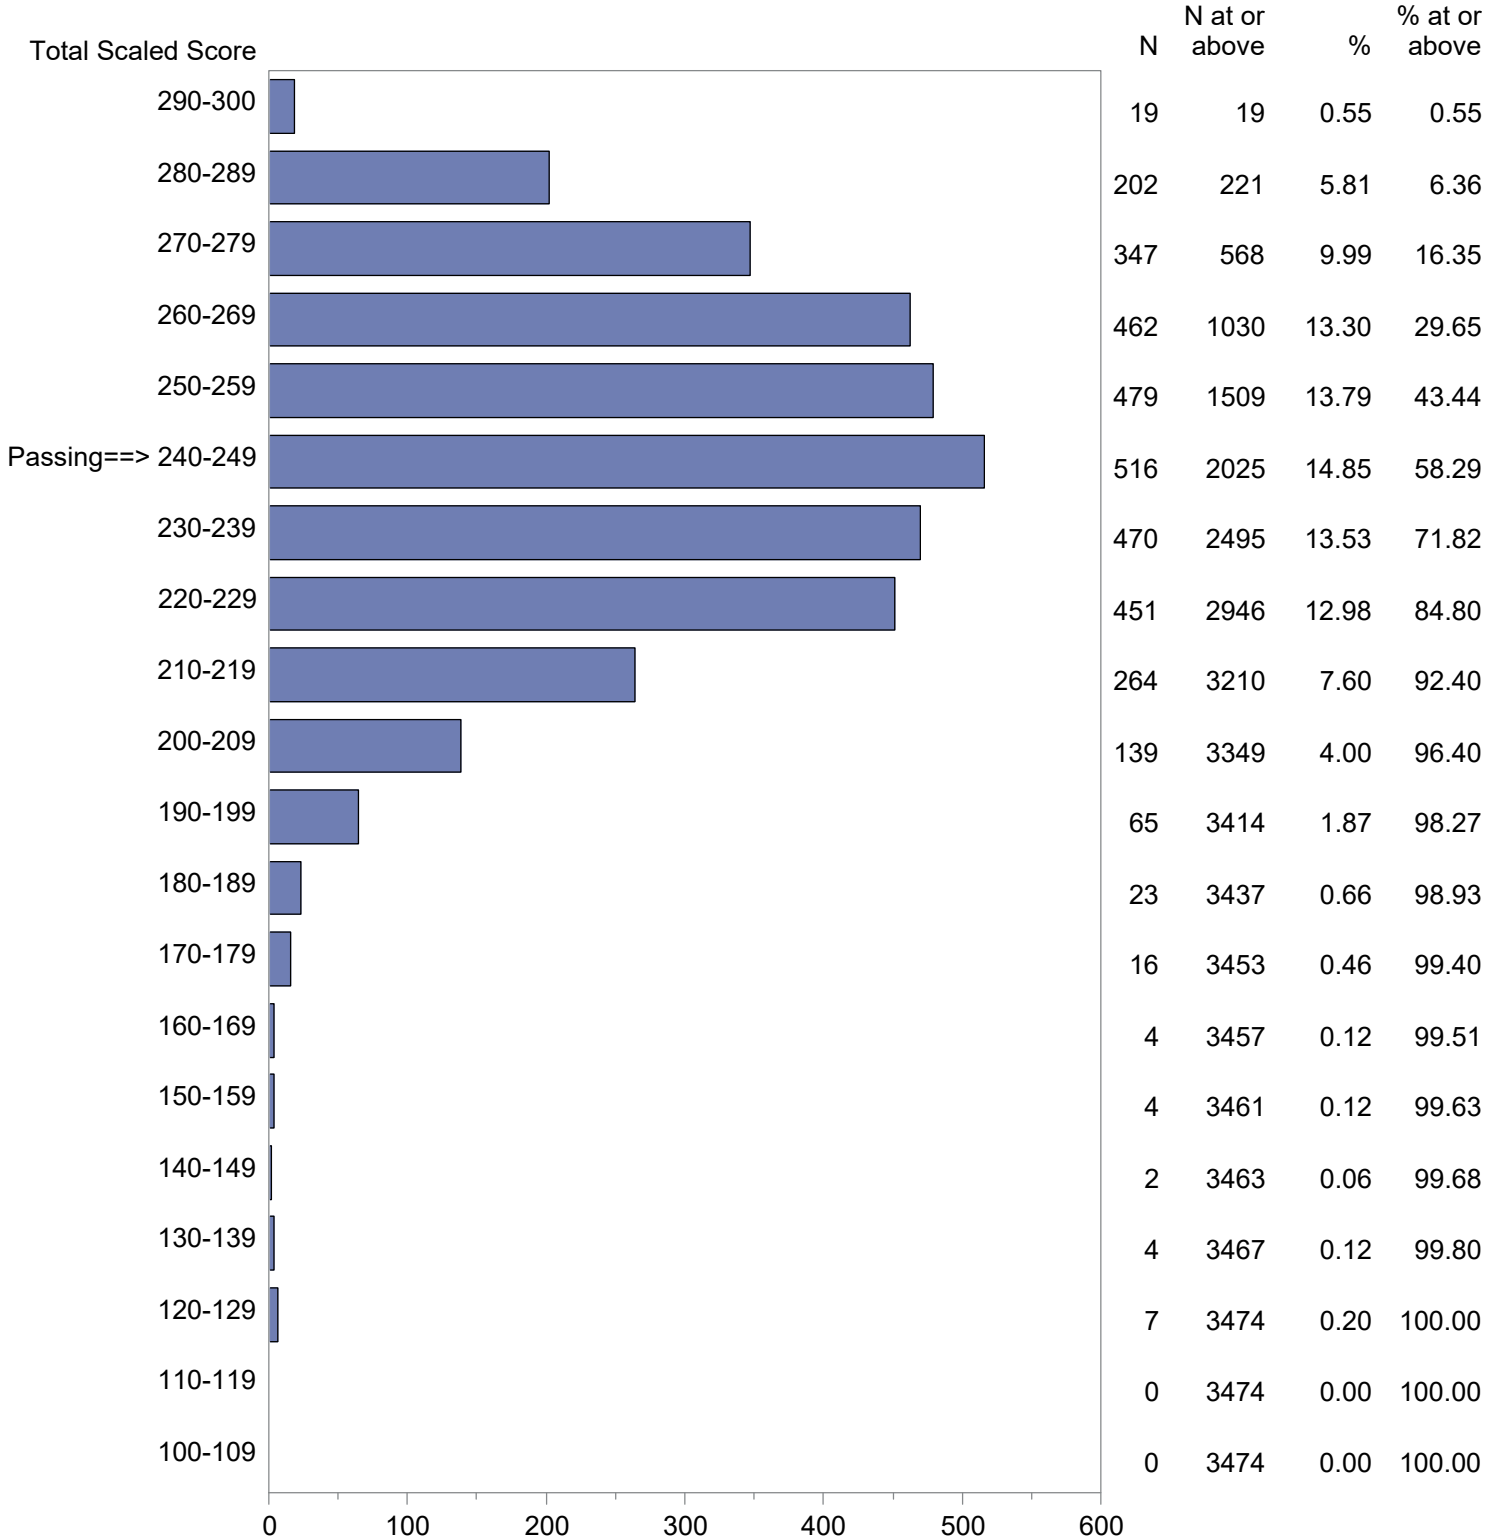

Massachusetts Tests for Educator Licensure (MTEL)
September 1, 2023 - August 31, 2024
Total Scaled Score Distribution by Test Field (All Forms)

Test Field=190 Foundations of Reading

NOTE: The accompanying explanatory notes and interpretive cautions are an integral part of this report.