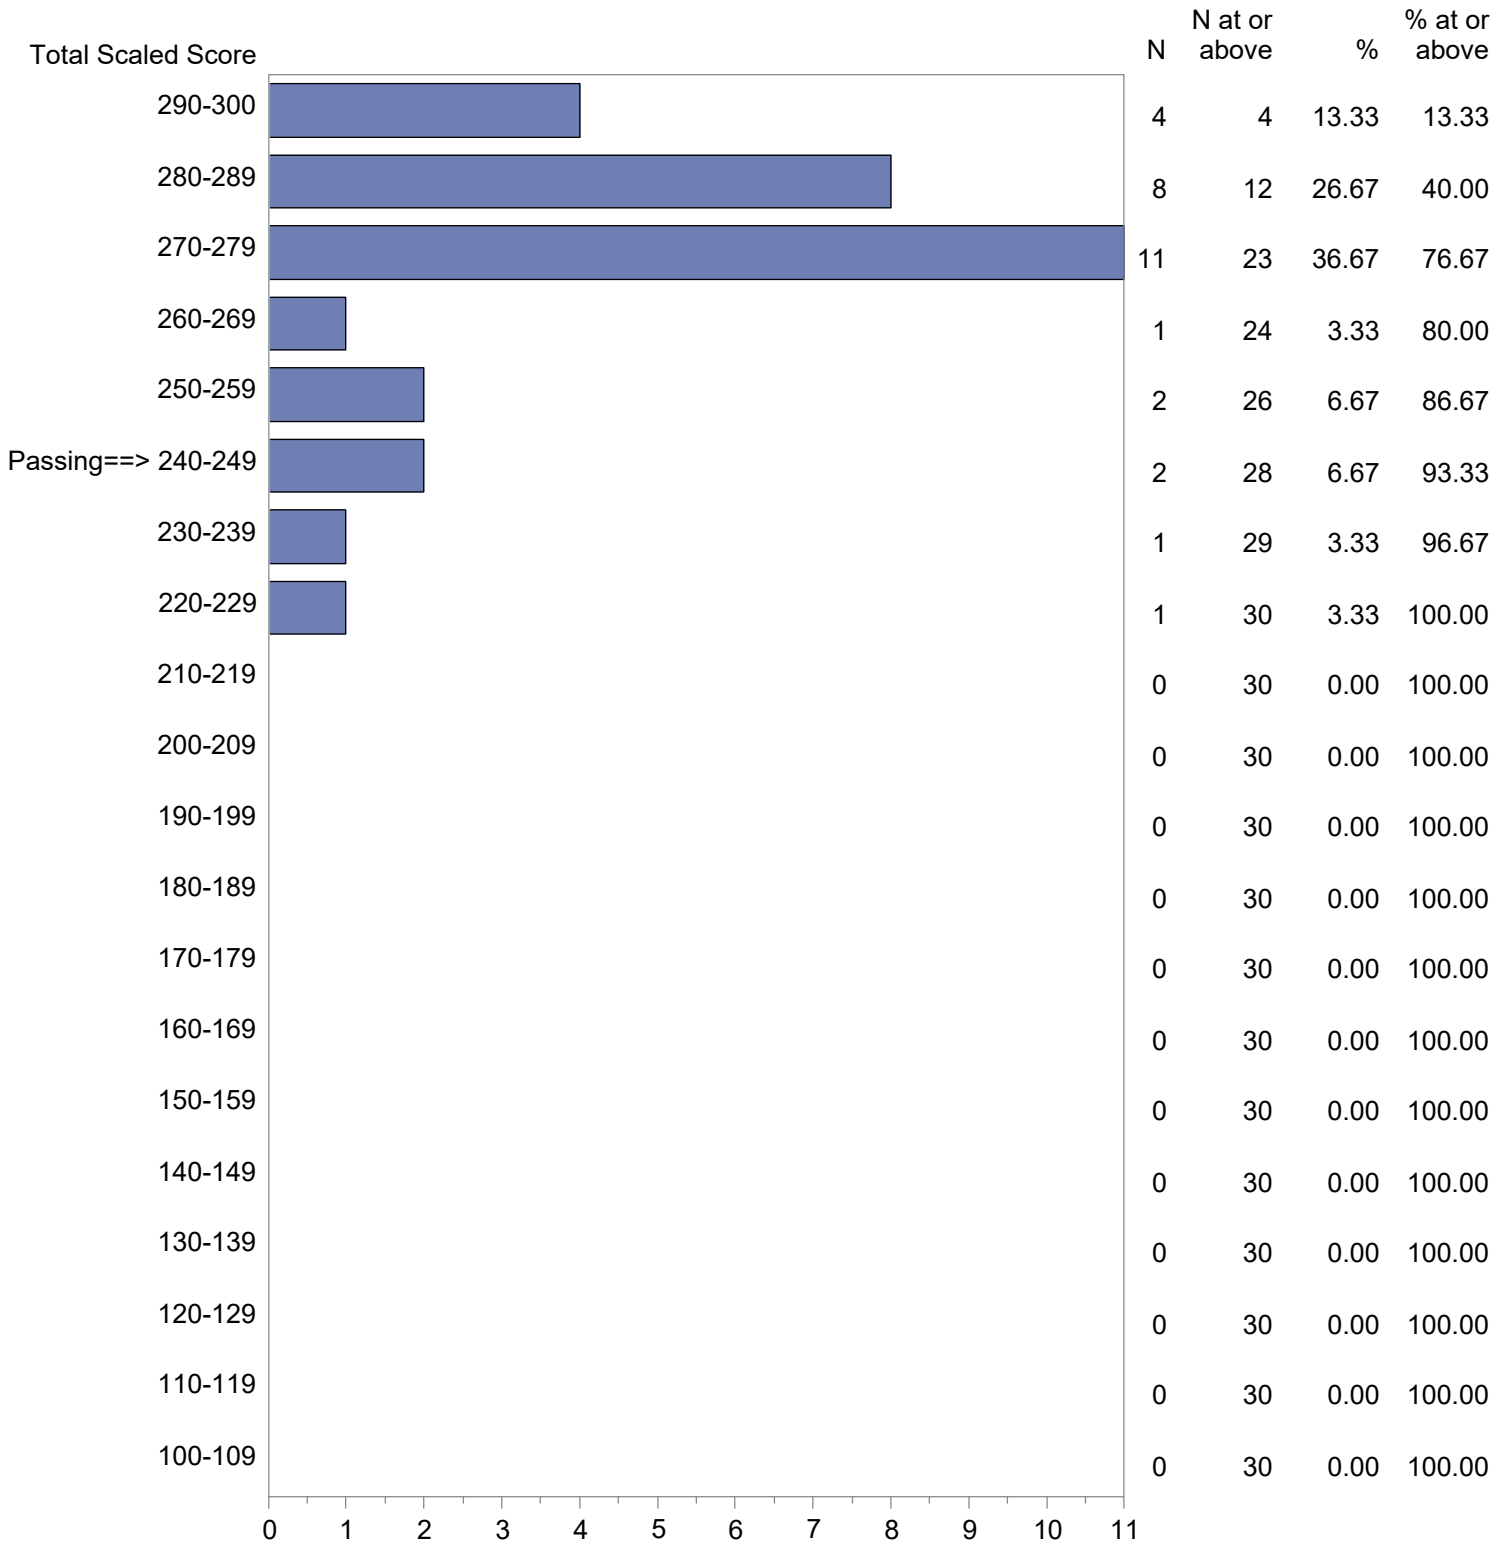

Massachusetts Tests for Educator Licensure (MTEL)
September 1, 2023 - August 31, 2024
Total Scaled Score Distribution by Test Field (All Forms)

Test Field=029 Chinese (Mandarin)

NOTE: The accompanying explanatory notes and interpretive cautions are an integral part of this report.