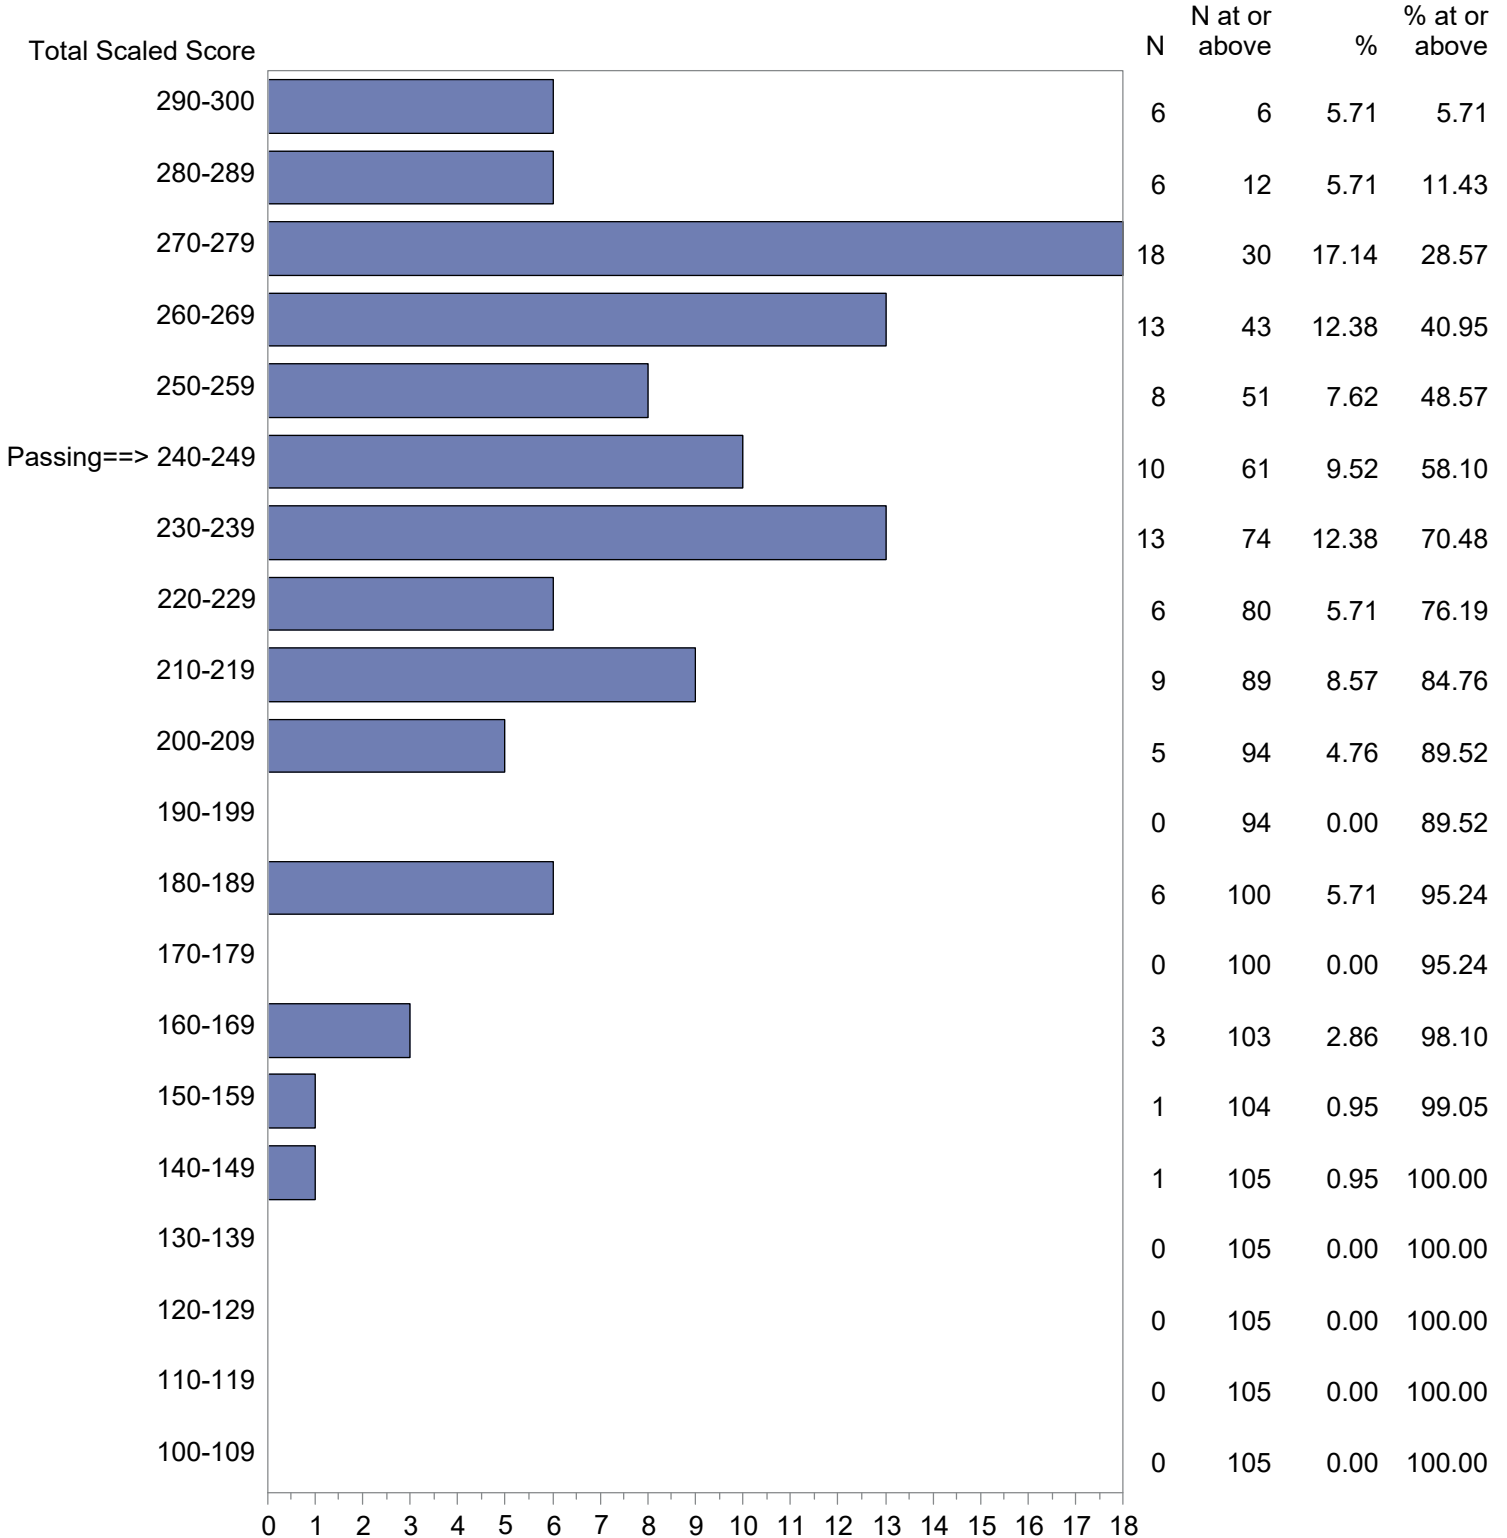

Massachusetts Tests for Educator Licensure (MTEL)
September 1, 2023 - August 31, 2024
Total Scaled Score Distribution by Test Field (All Forms)

Test Field=069 Physics

NOTE: The accompanying explanatory notes and interpretive cautions are an integral part of this report.