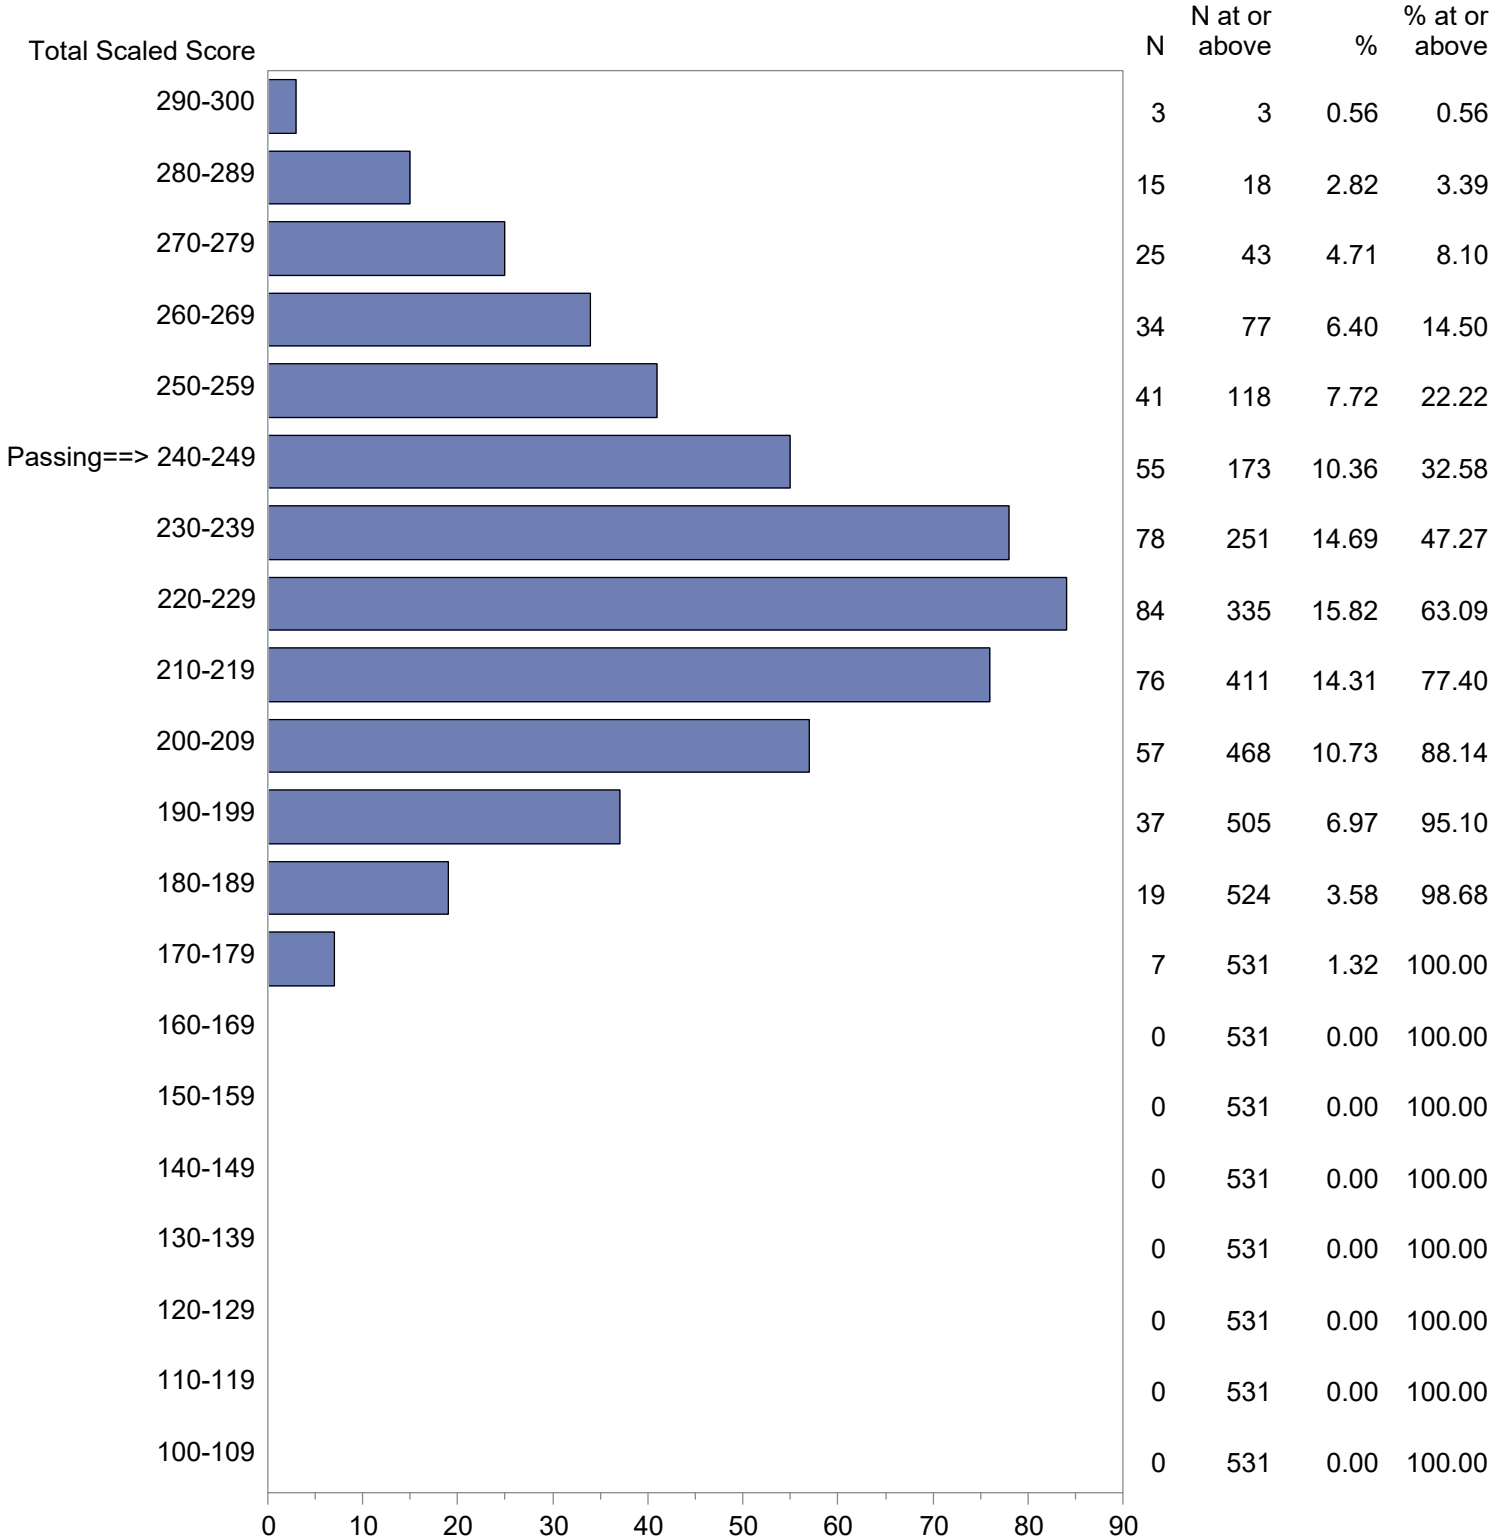

Massachusetts Tests for Educator Licensure (MTEL)
September 1, 2023 - August 31, 2024
Total Scaled Score Distribution by Test Field (All Forms)

Test Field=065 Middle School Mathematics

NOTE: The accompanying explanatory notes and interpretive cautions are an integral part of this report.