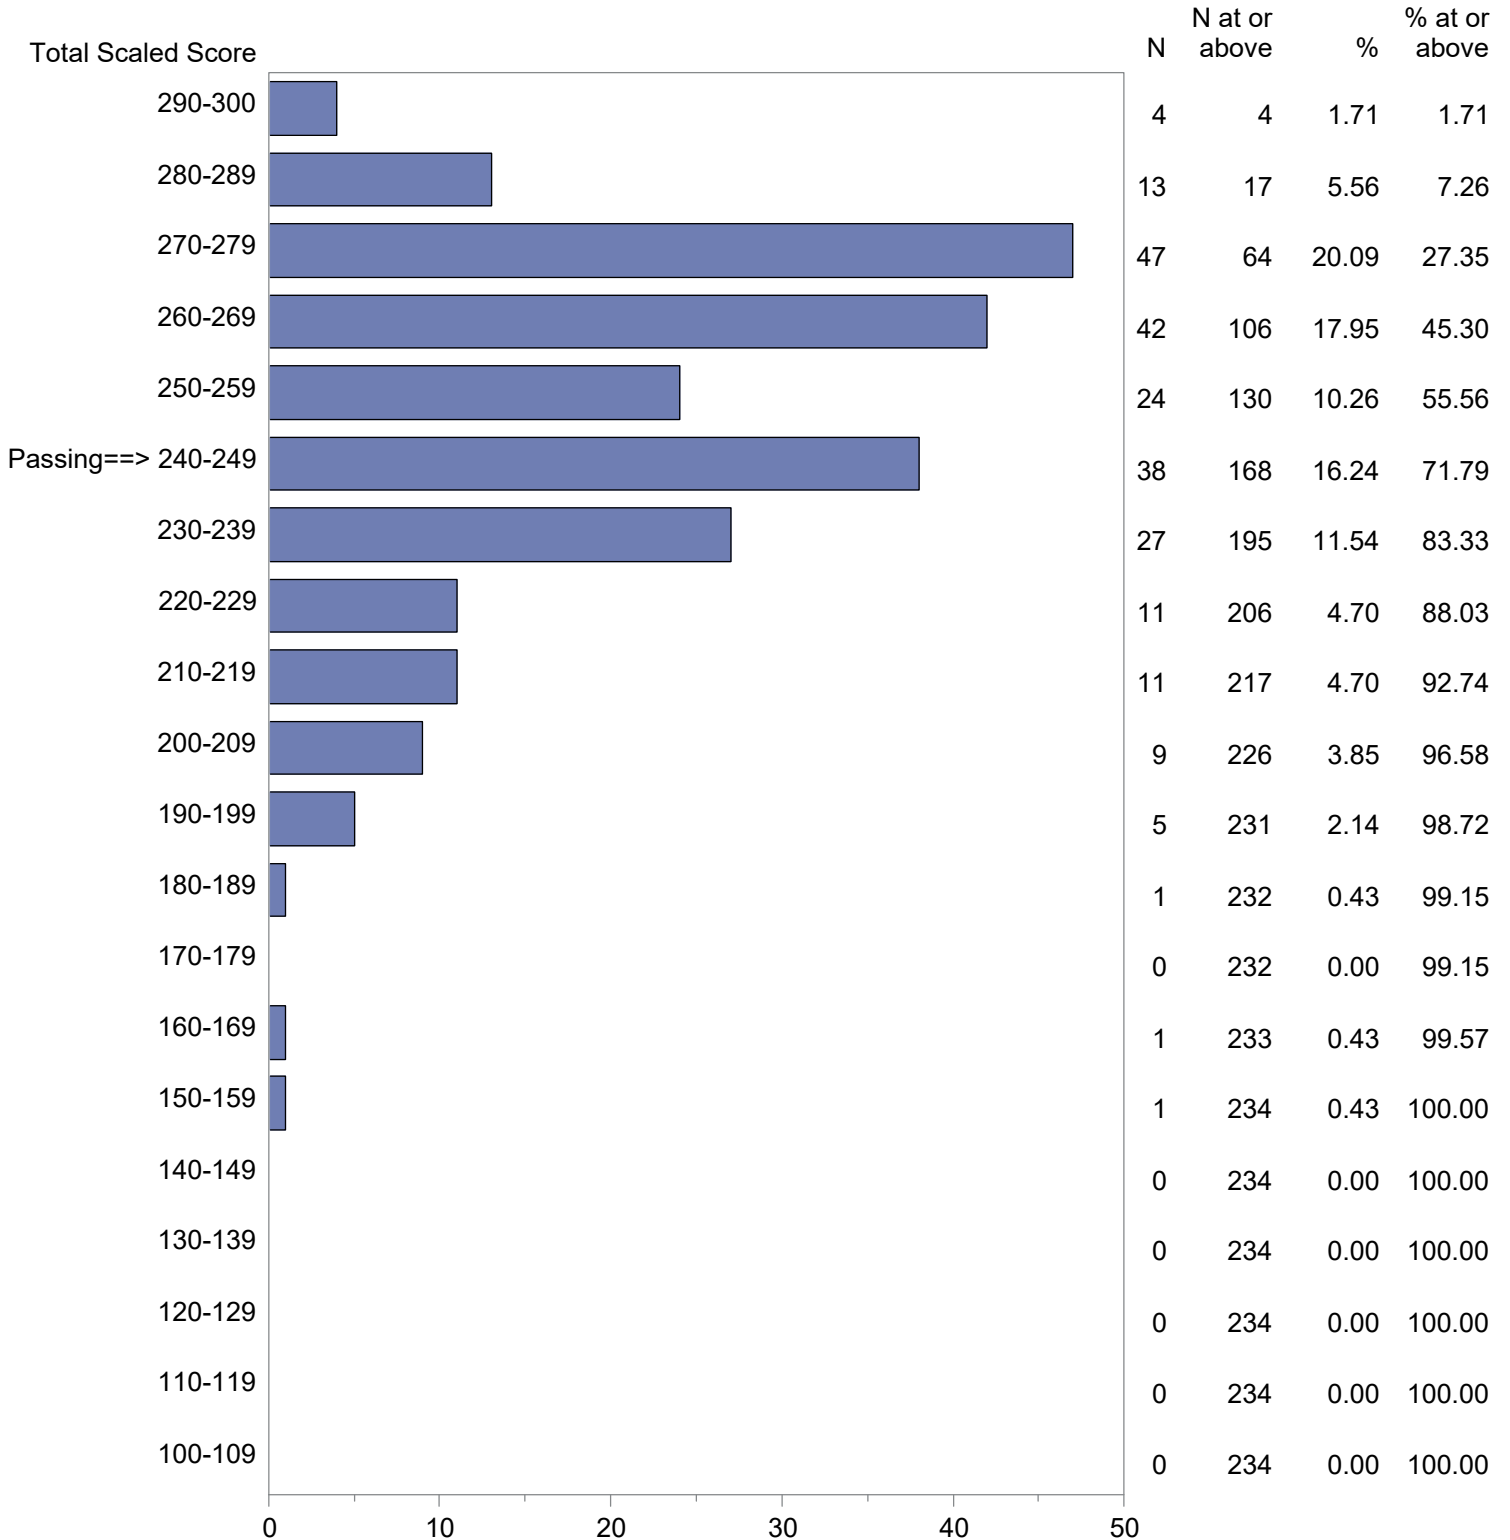

Massachusetts Tests for Educator Licensure (MTEL)
September 1, 2023 - August 31, 2024
Total Scaled Score Distribution by Test Field (All Forms)

Test Field=028 Spanish

NOTE: The accompanying explanatory notes and interpretive cautions are an integral part of this report.