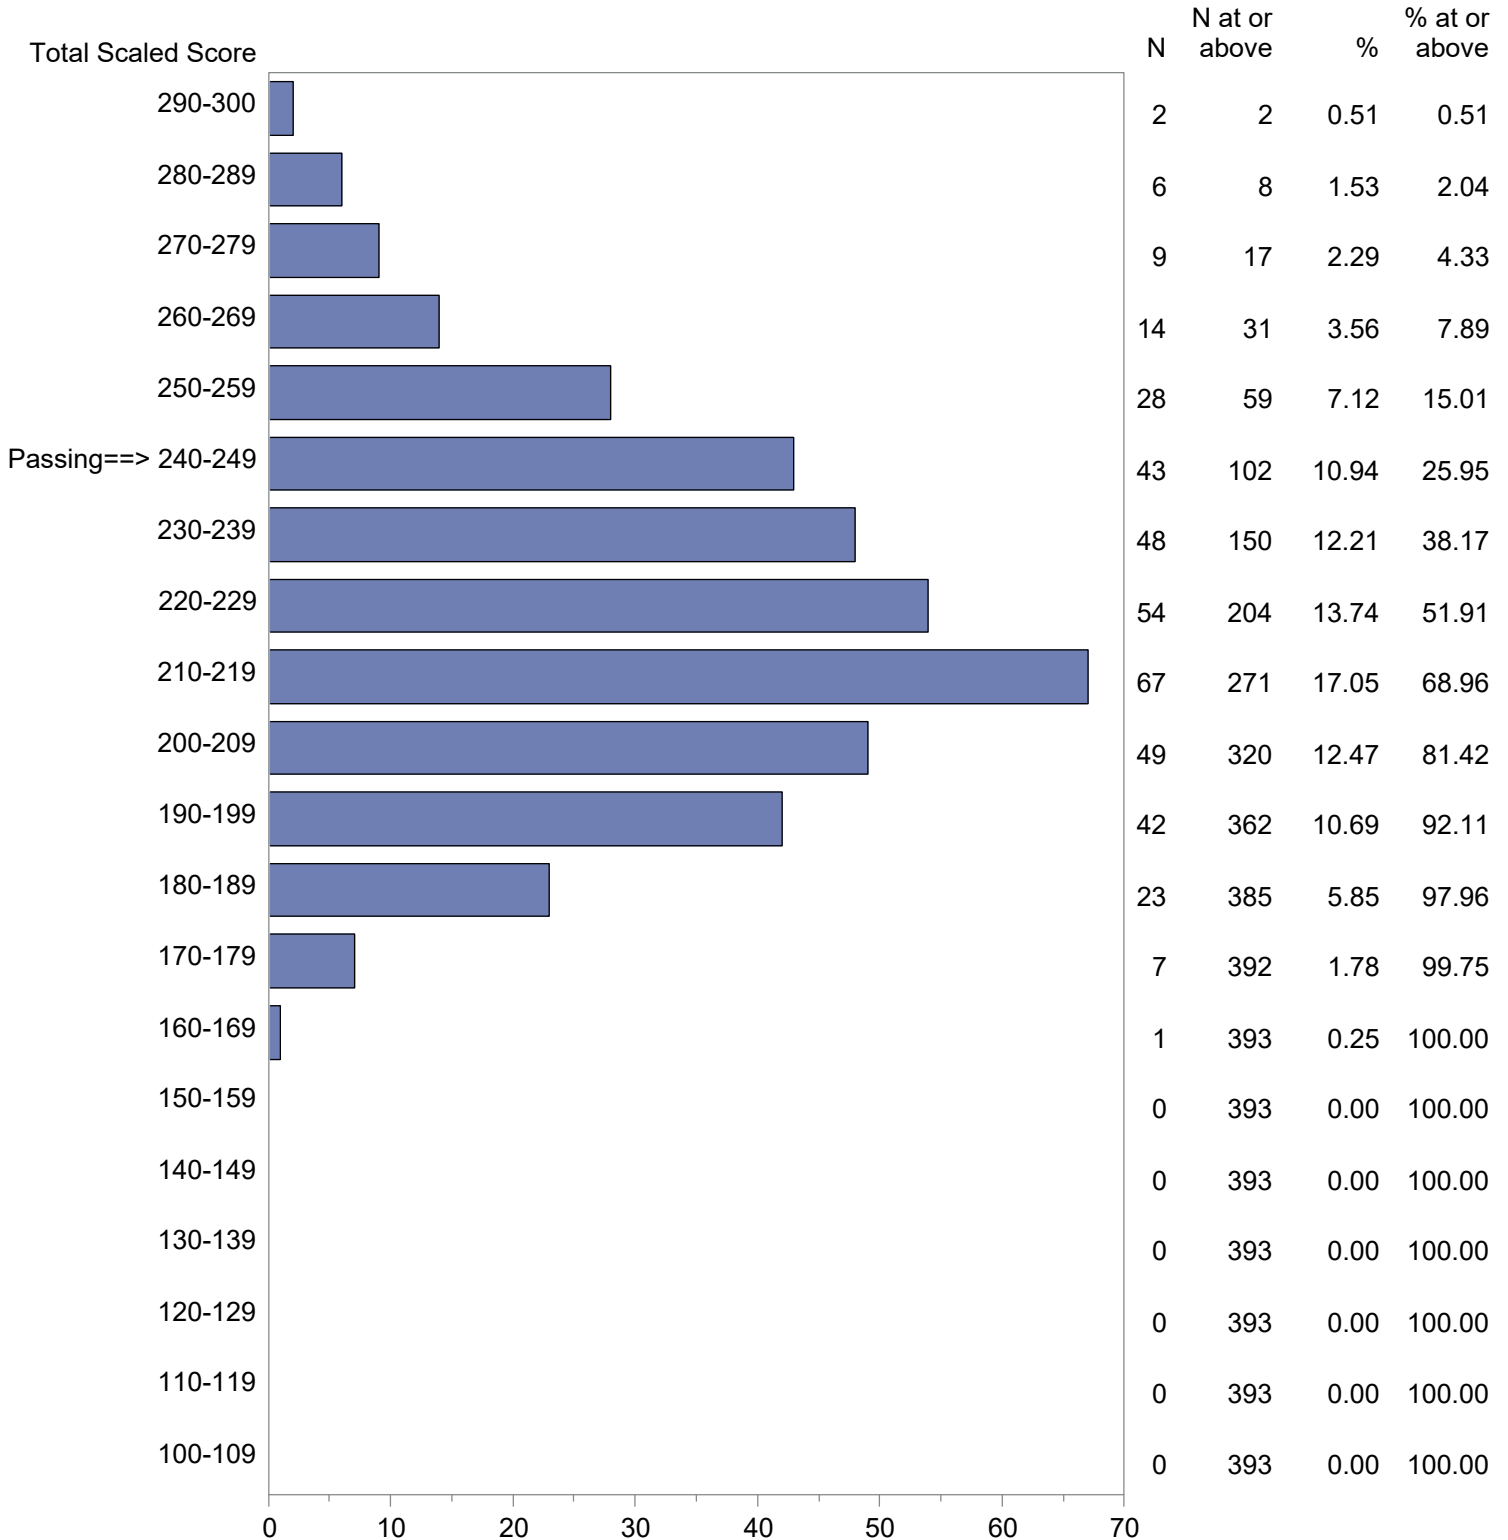

Massachusetts Tests for Educator Licensure (MTEL)
September 1, 2023 - August 31, 2024
Total Scaled Score Distribution by Test Field (All Forms)

Test Field=068 Elementary Mathematics

NOTE: The accompanying explanatory notes and interpretive cautions are an integral part of this report.