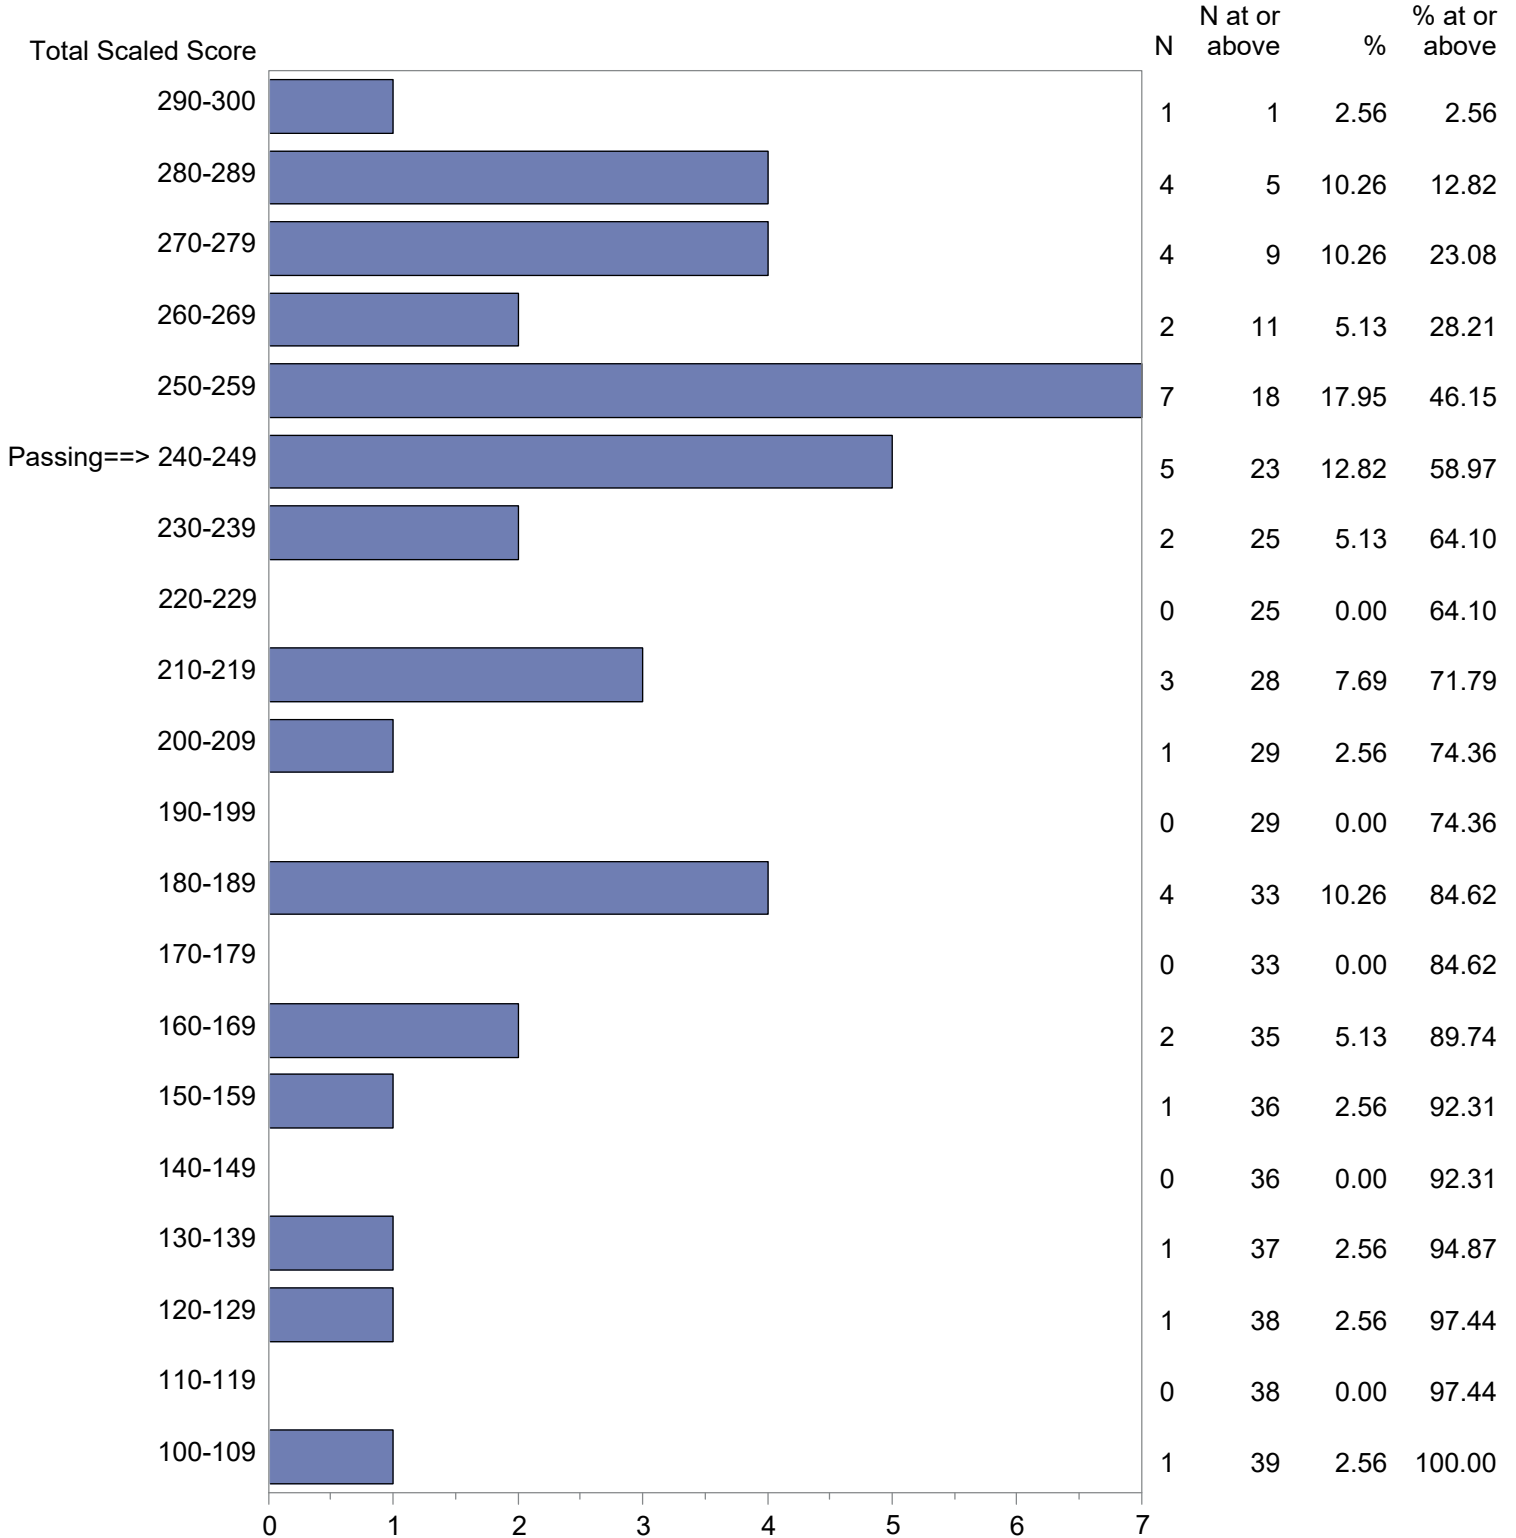

Massachusetts Tests for Educator Licensure (MTEL)
September 1, 2023 - August 31, 2024
Total Scaled Score Distribution by Test Field (All Forms)

Test Field=032 Portuguese

NOTE: The accompanying explanatory notes and interpretive cautions are an integral part of this report.