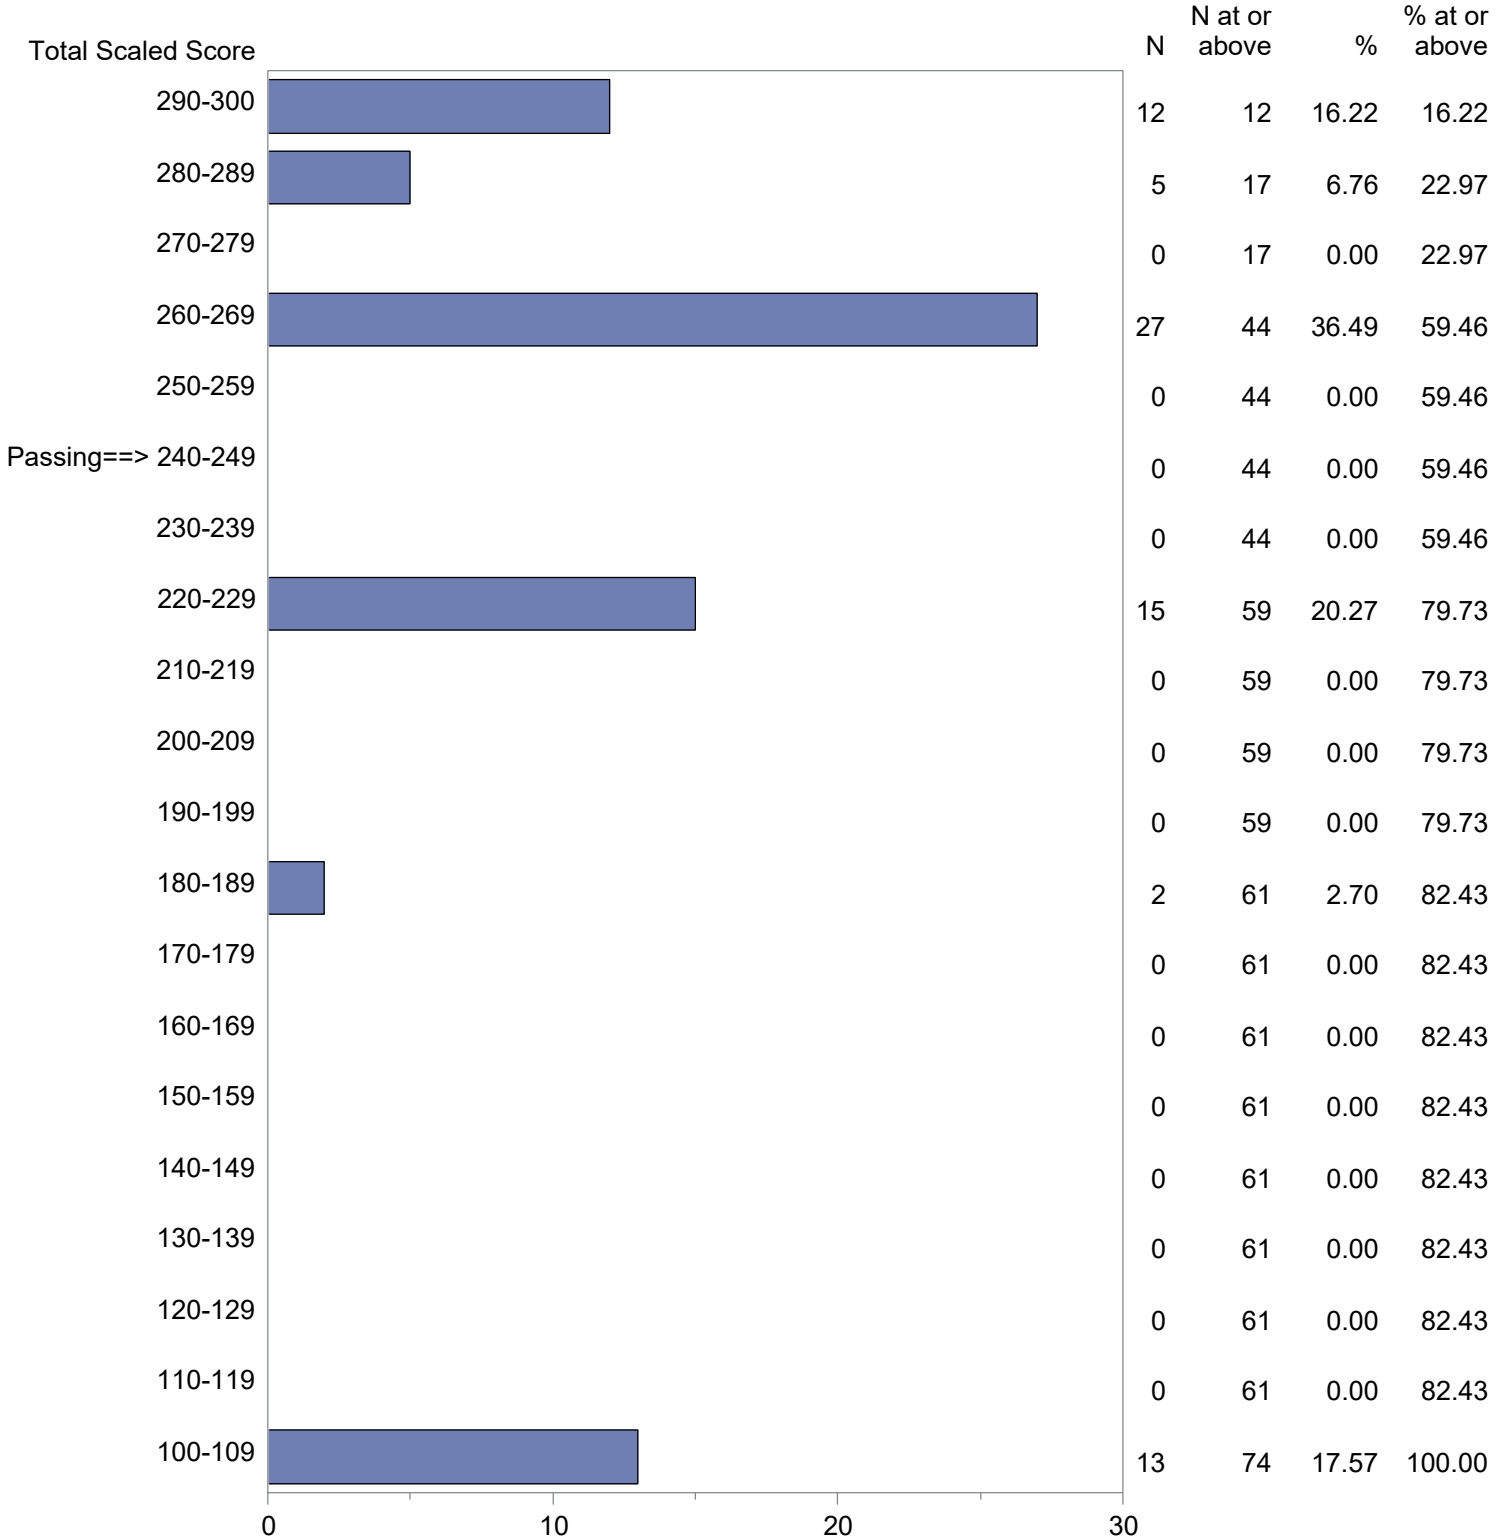

Massachusetts Tests for Educator Licensure (MTEL)
September 1, 2023 - August 31, 2024
Total Scaled Score Distribution by Test Field (All Forms)

Test Field=905 MTEL-Flex Foundations of Reading Objective 0011

NOTE: The accompanying explanatory notes and interpretive cautions are an integral part of this report.