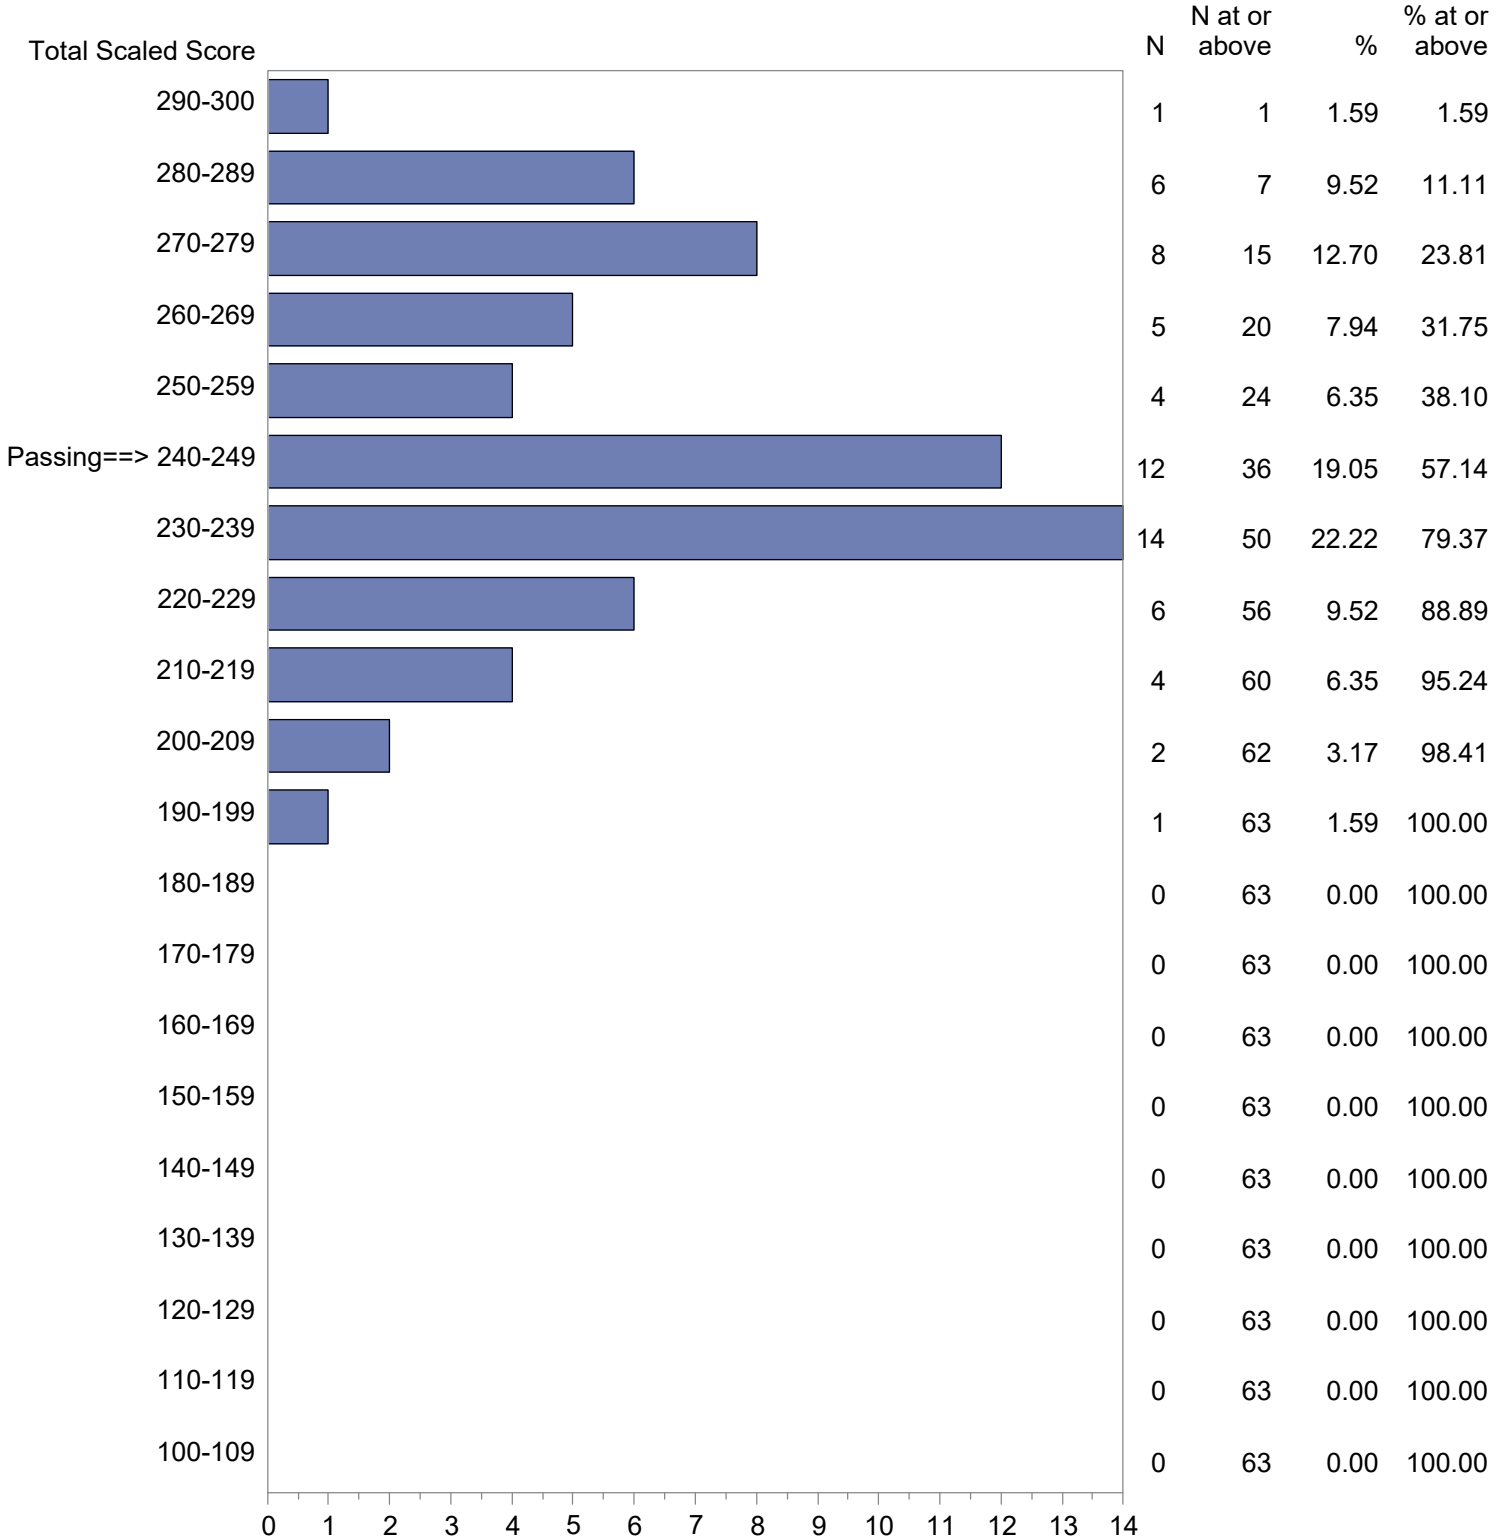

Massachusetts Tests for Educator Licensure (MTEL)
September 1, 2023 - August 31, 2024
Total Scaled Score Distribution by Test Field (All Forms)

Test Field=070 Technology/Engineering

NOTE: The accompanying explanatory notes and interpretive cautions are an integral part of this report.