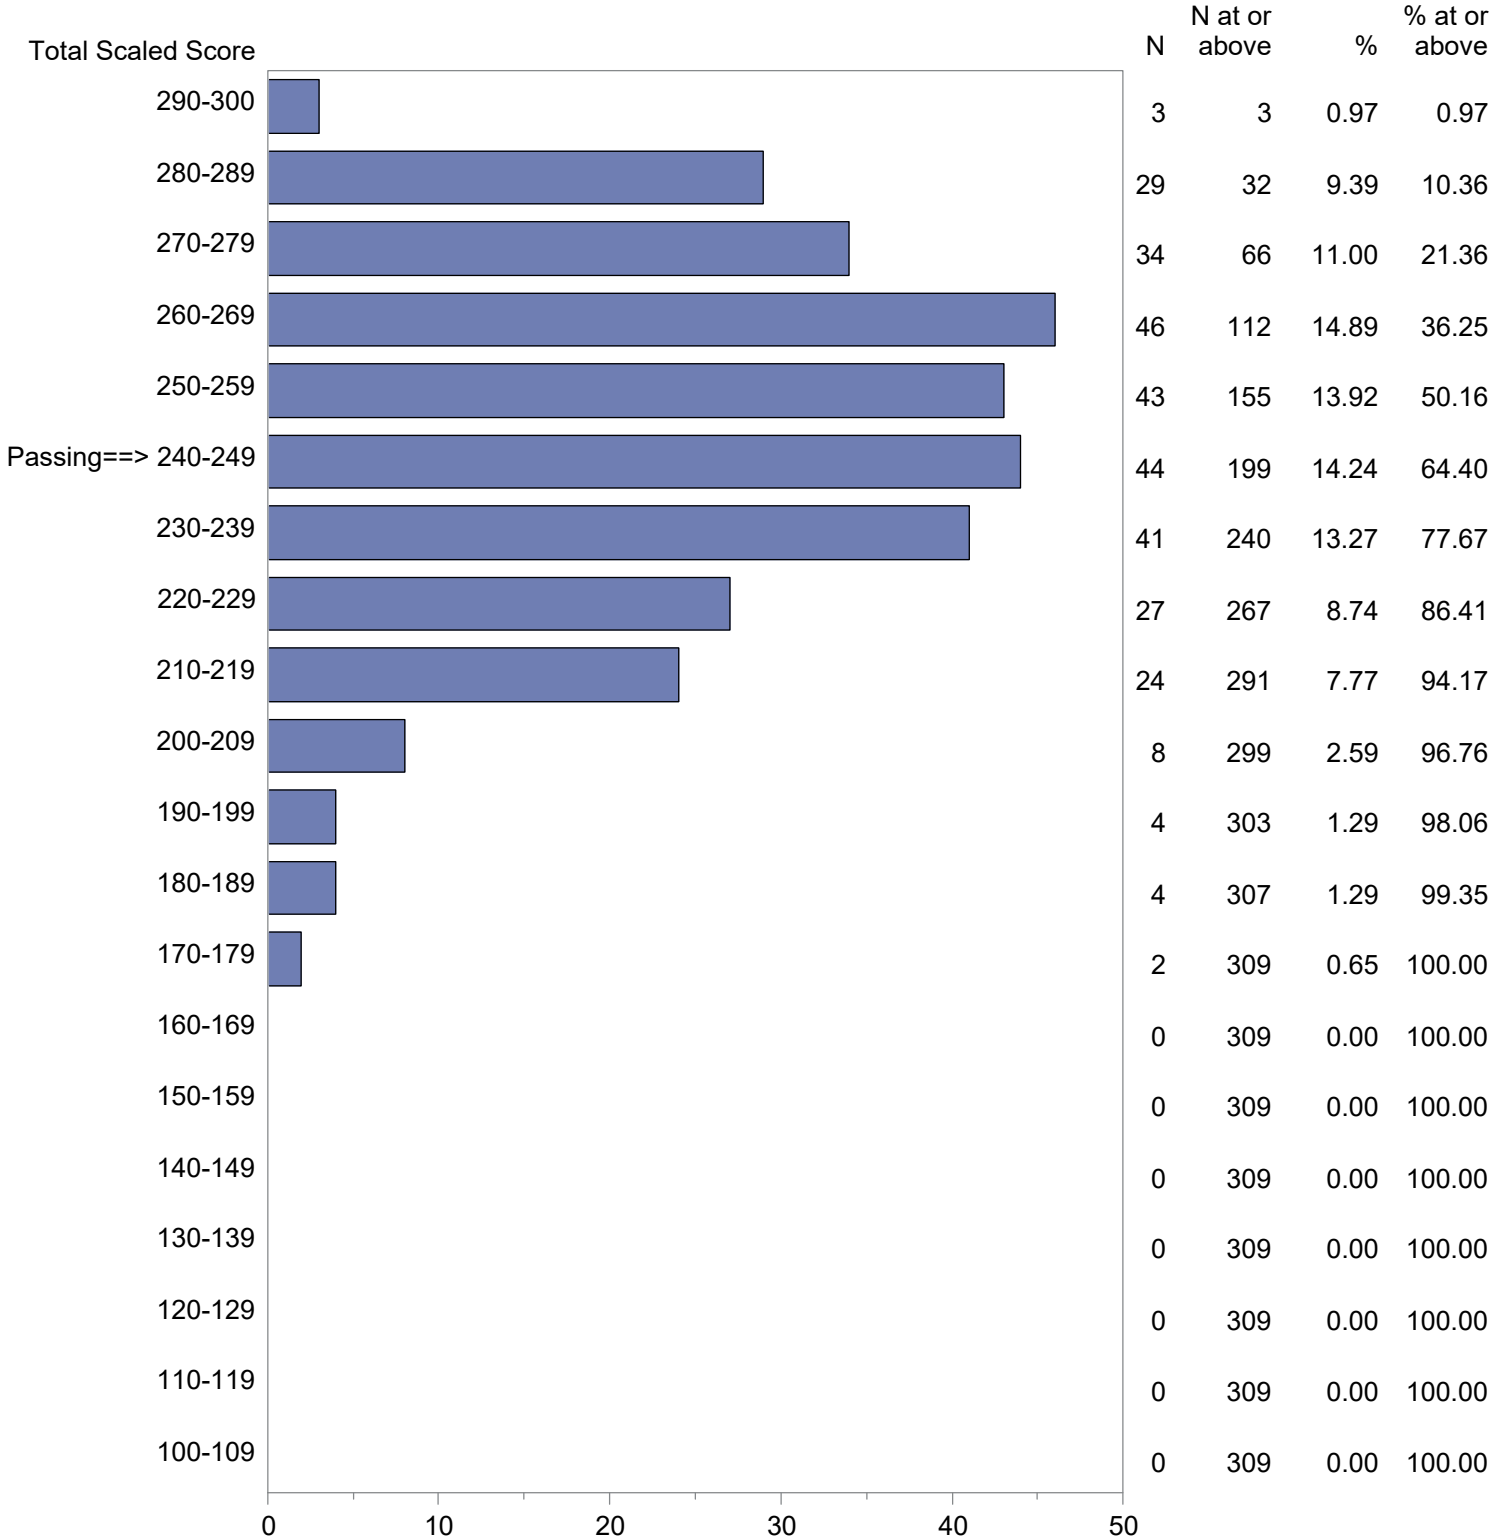

Massachusetts Tests for Educator Licensure (MTEL)
September 1, 2023 - August 31, 2024
Total Scaled Score Distribution by Test Field (All Forms)

Test Field=064 General Science

NOTE: The accompanying explanatory notes and interpretive cautions are an integral part of this report.