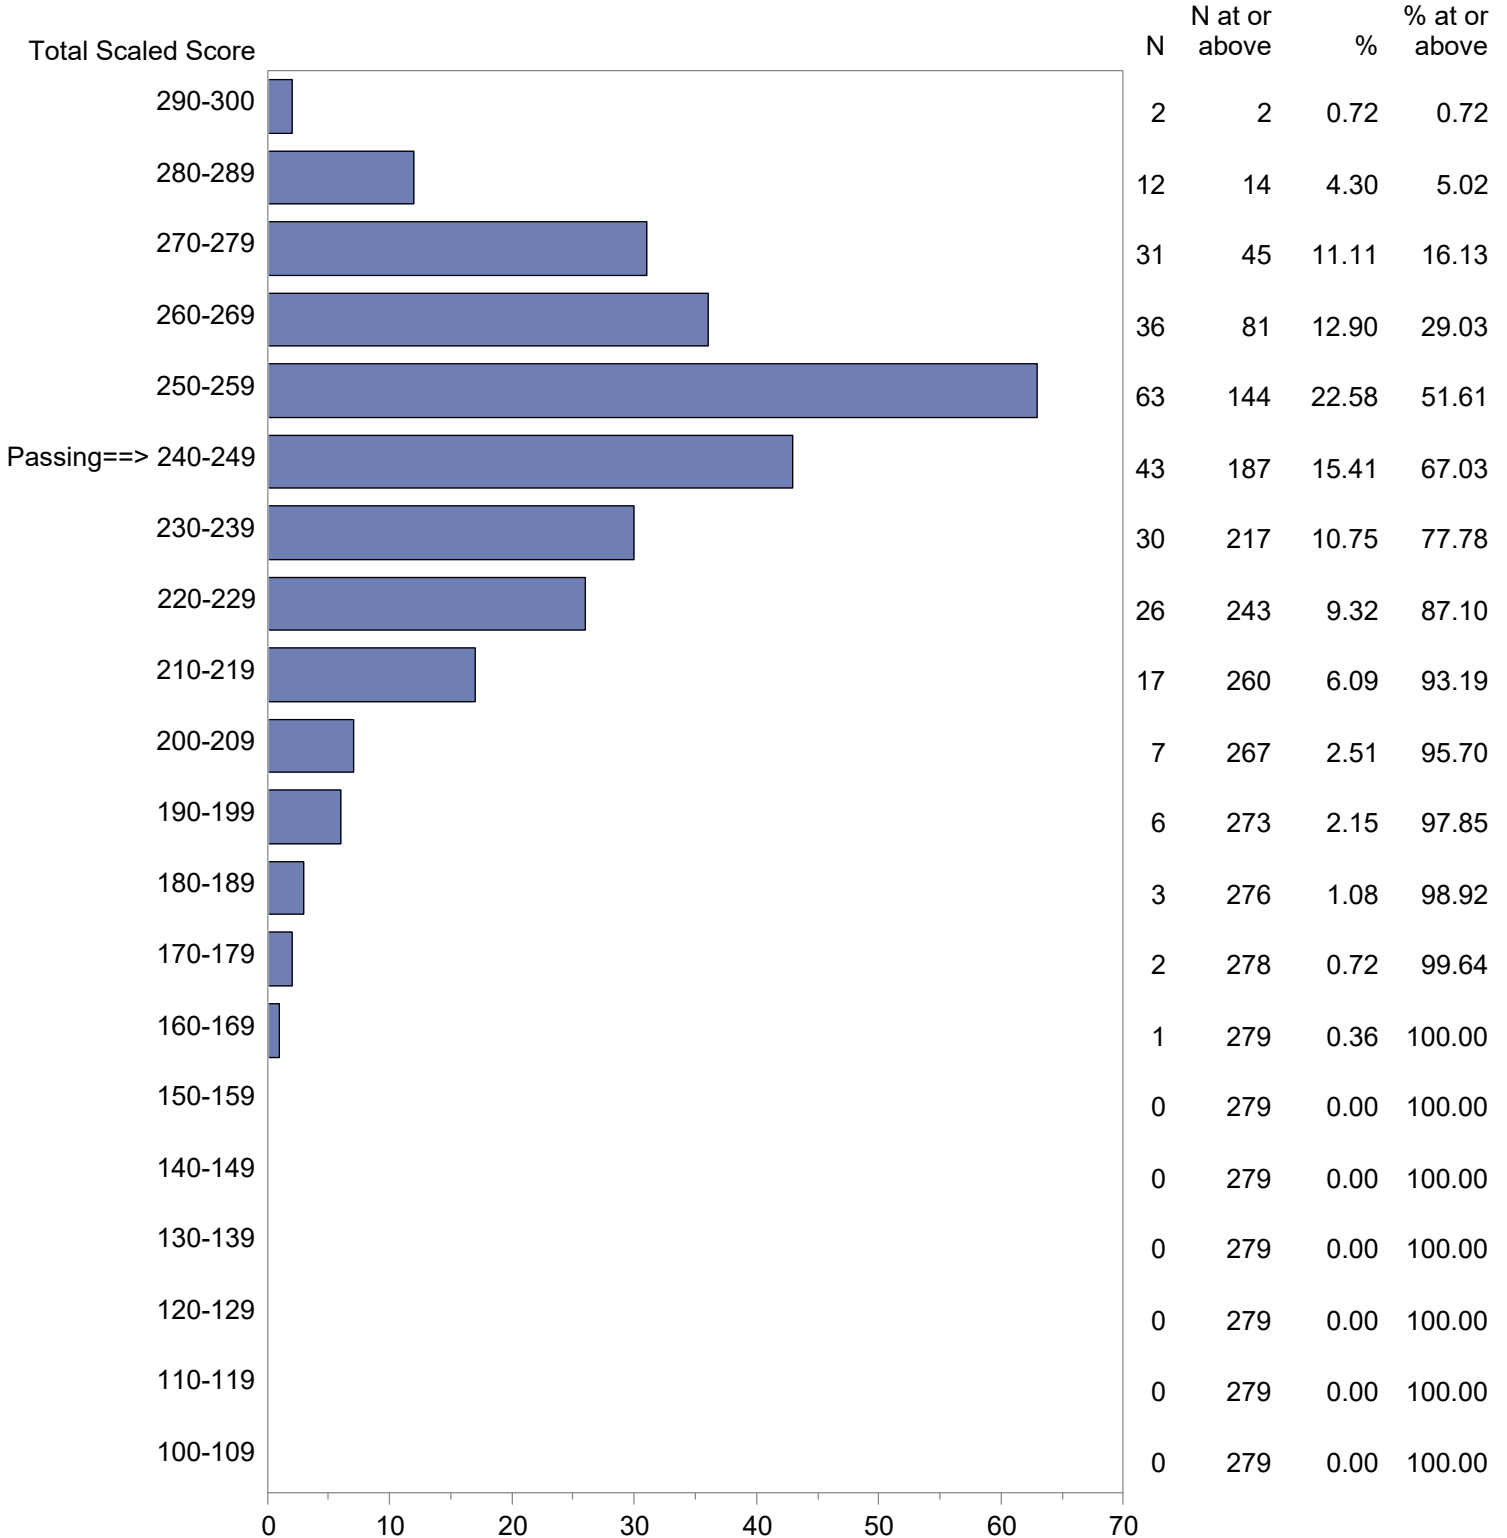

Massachusetts Tests for Educator Licensure (MTEL)
September 1, 2023 - August 31, 2024
Total Scaled Score Distribution by Test Field (All Forms)

Test Field=91 Vocational Technical Literacy Skills Test - Writing

NOTE: The accompanying explanatory notes and interpretive cautions are an integral part of this report.