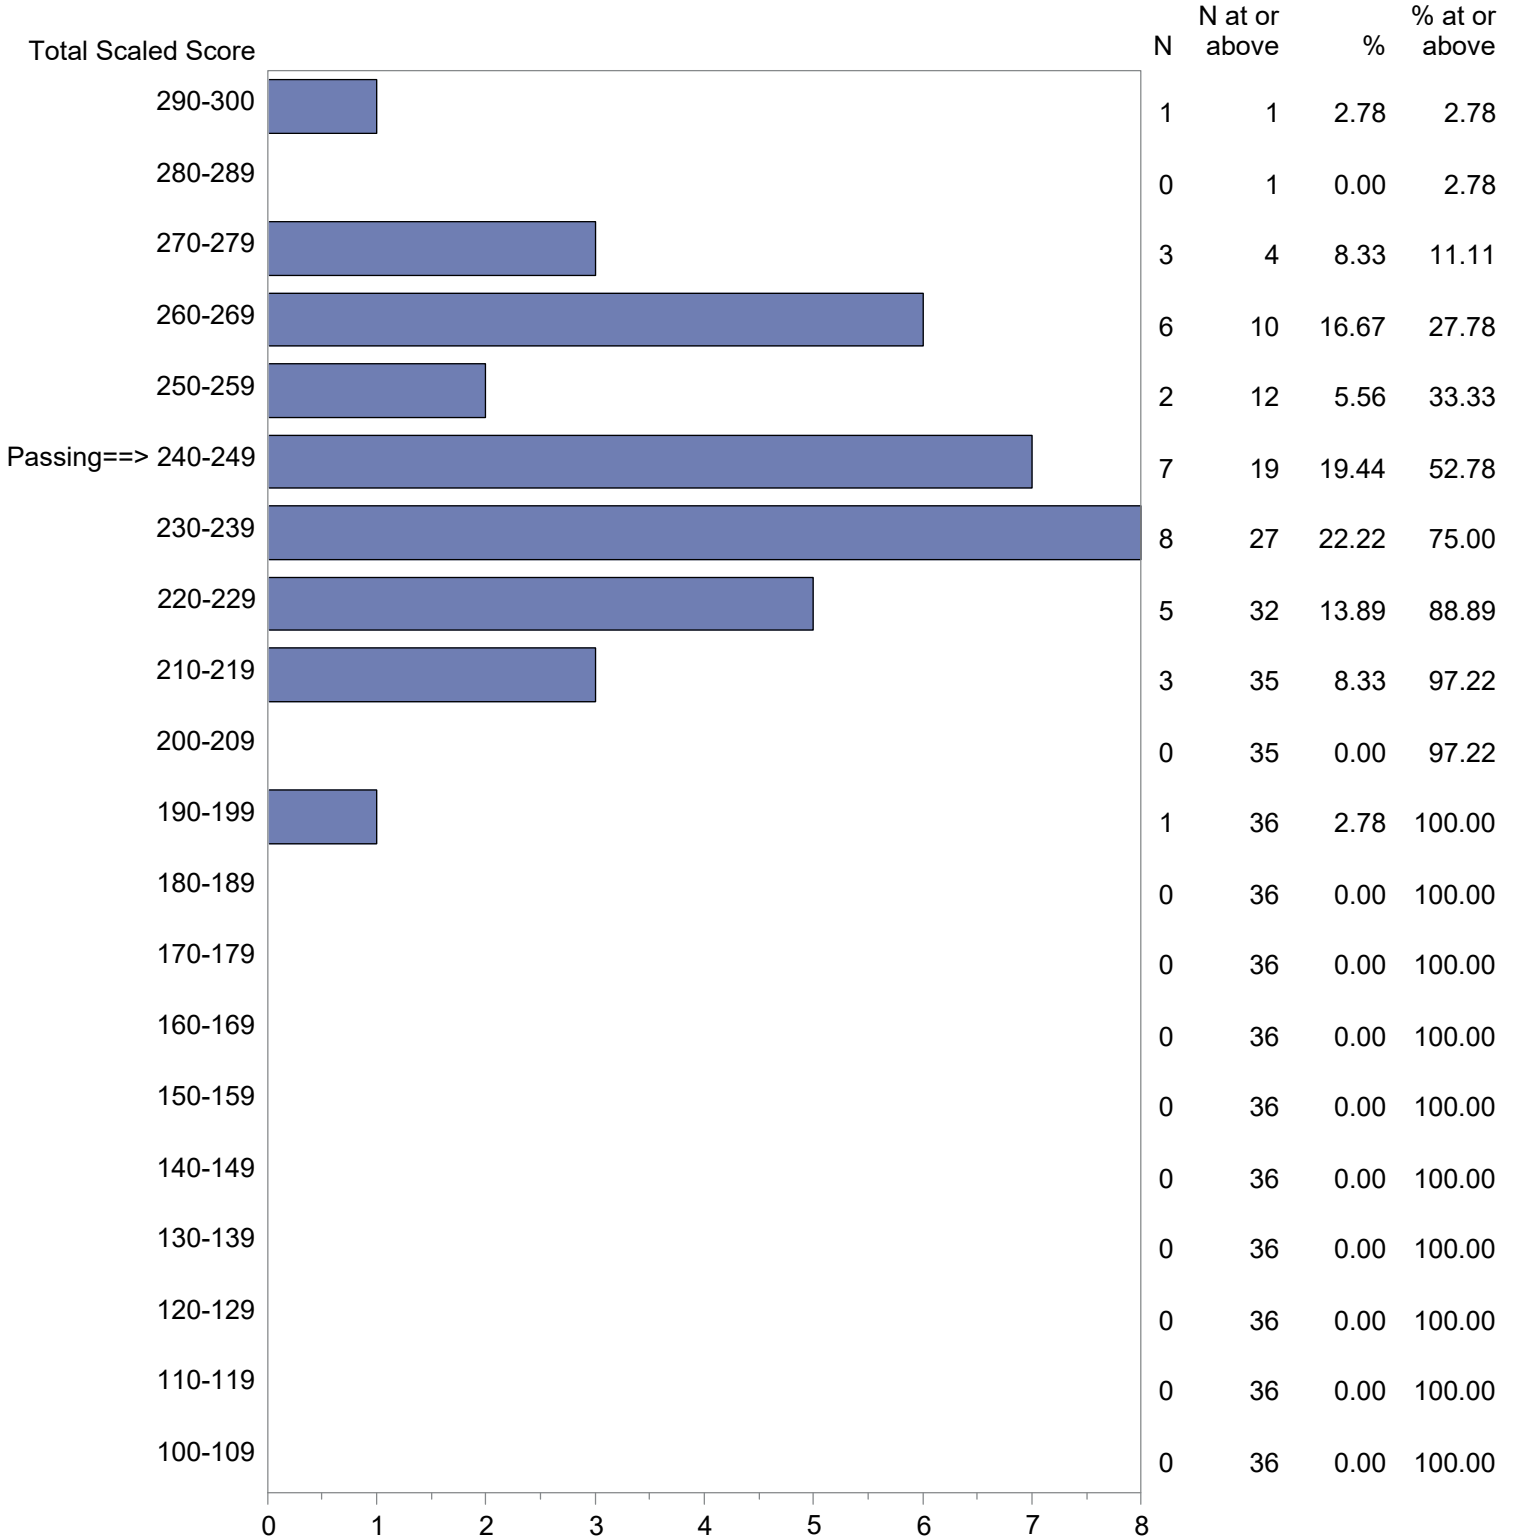

Massachusetts Tests for Educator Licensure (MTEL)
September 1, 2023 - August 31, 2024
Total Scaled Score Distribution by Test Field (All Forms)

Test Field=896 WEST-B: Writing subtest

NOTE: The accompanying explanatory notes and interpretive cautions are an integral part of this report.