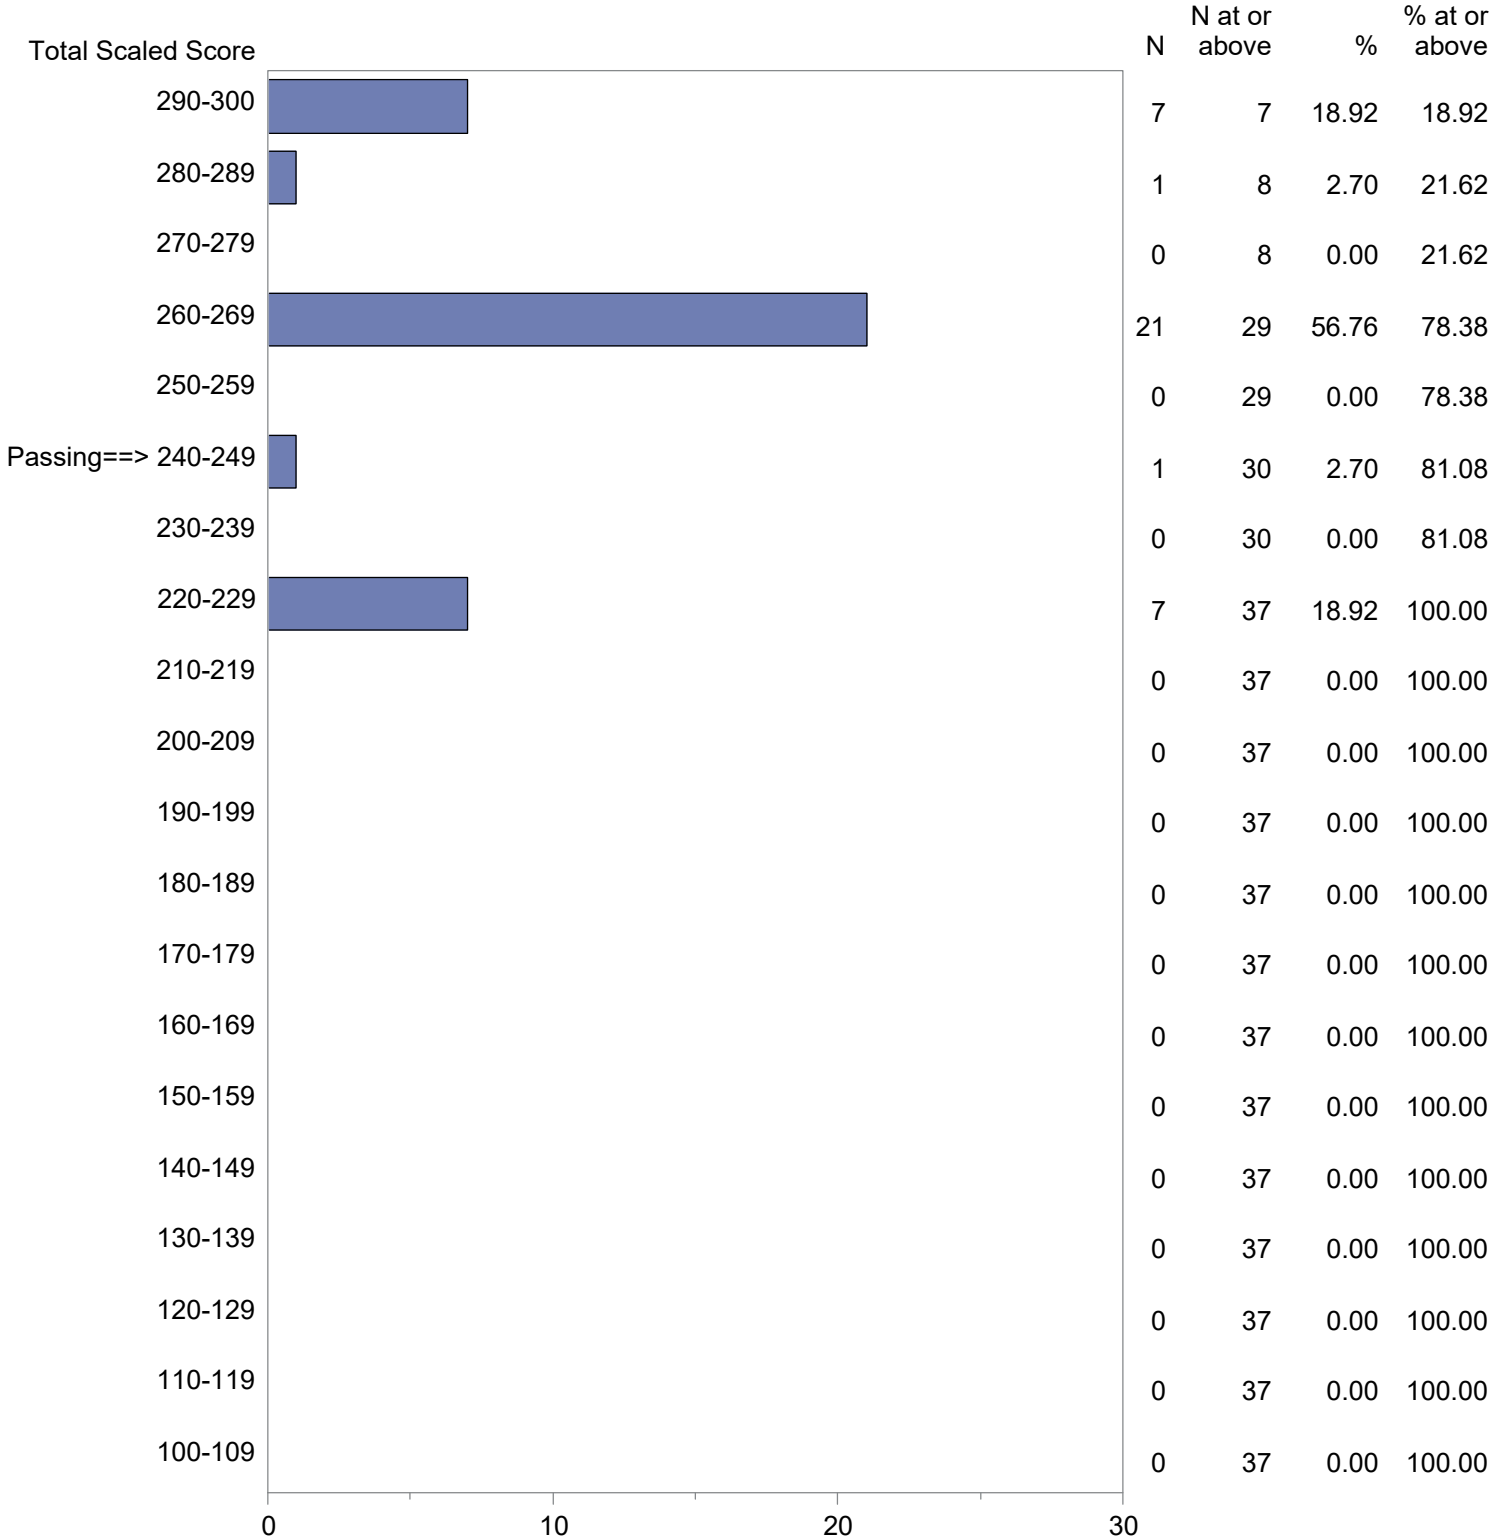

Massachusetts Tests for Educator Licensure (MTEL)
September 1, 2023 - August 31, 2024
Total Scaled Score Distribution by Test Field (All Forms)

Test Field=917 MTEL-Flex History/Social Science Objective 0015

NOTE: The accompanying explanatory notes and interpretive cautions are an integral part of this report.