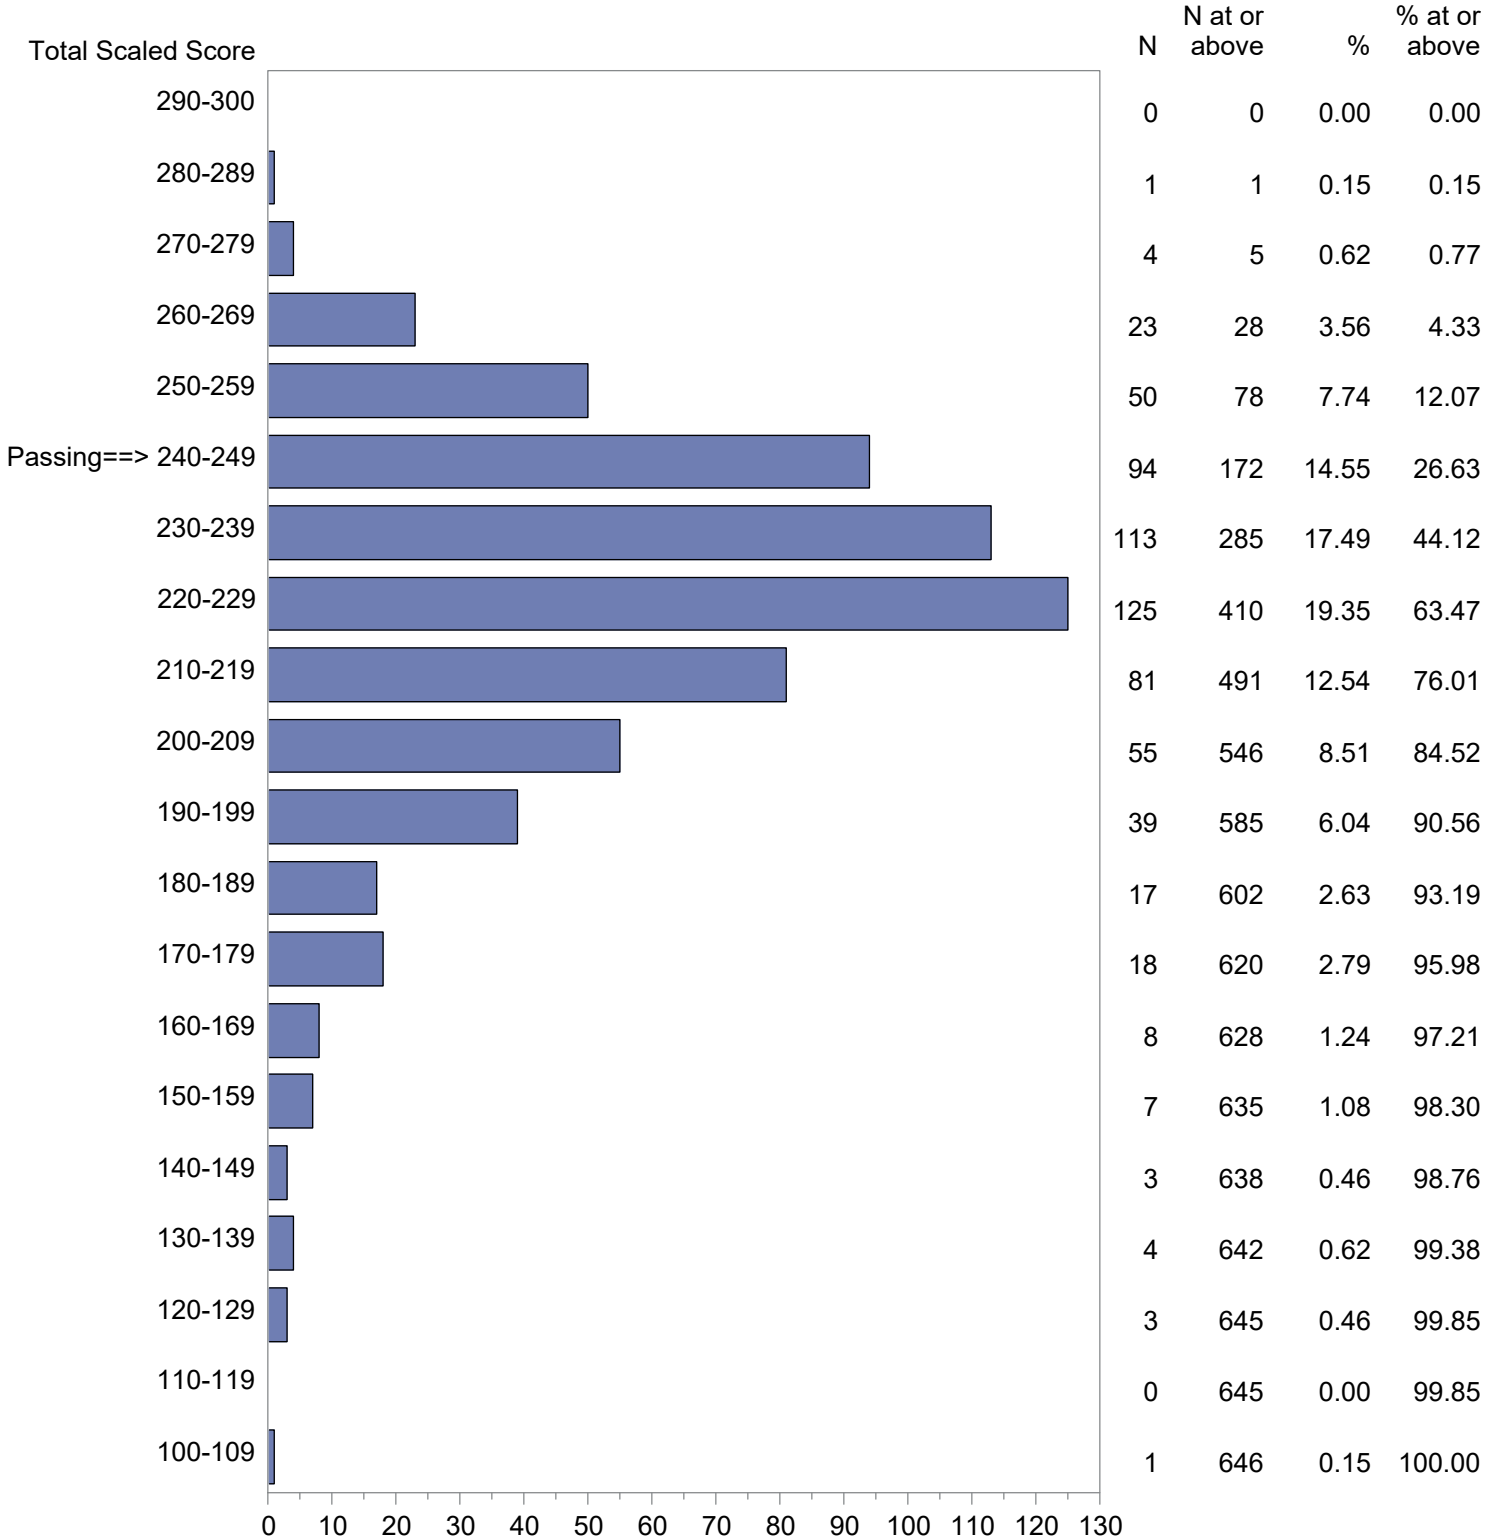

Massachusetts Tests for Educator Licensure (MTEL)
September 1, 2023 - August 31, 2024
Total Scaled Score Distribution by Test Field (All Forms)

Test Field=022 Physical Education

NOTE: The accompanying explanatory notes and interpretive cautions are an integral part of this report.