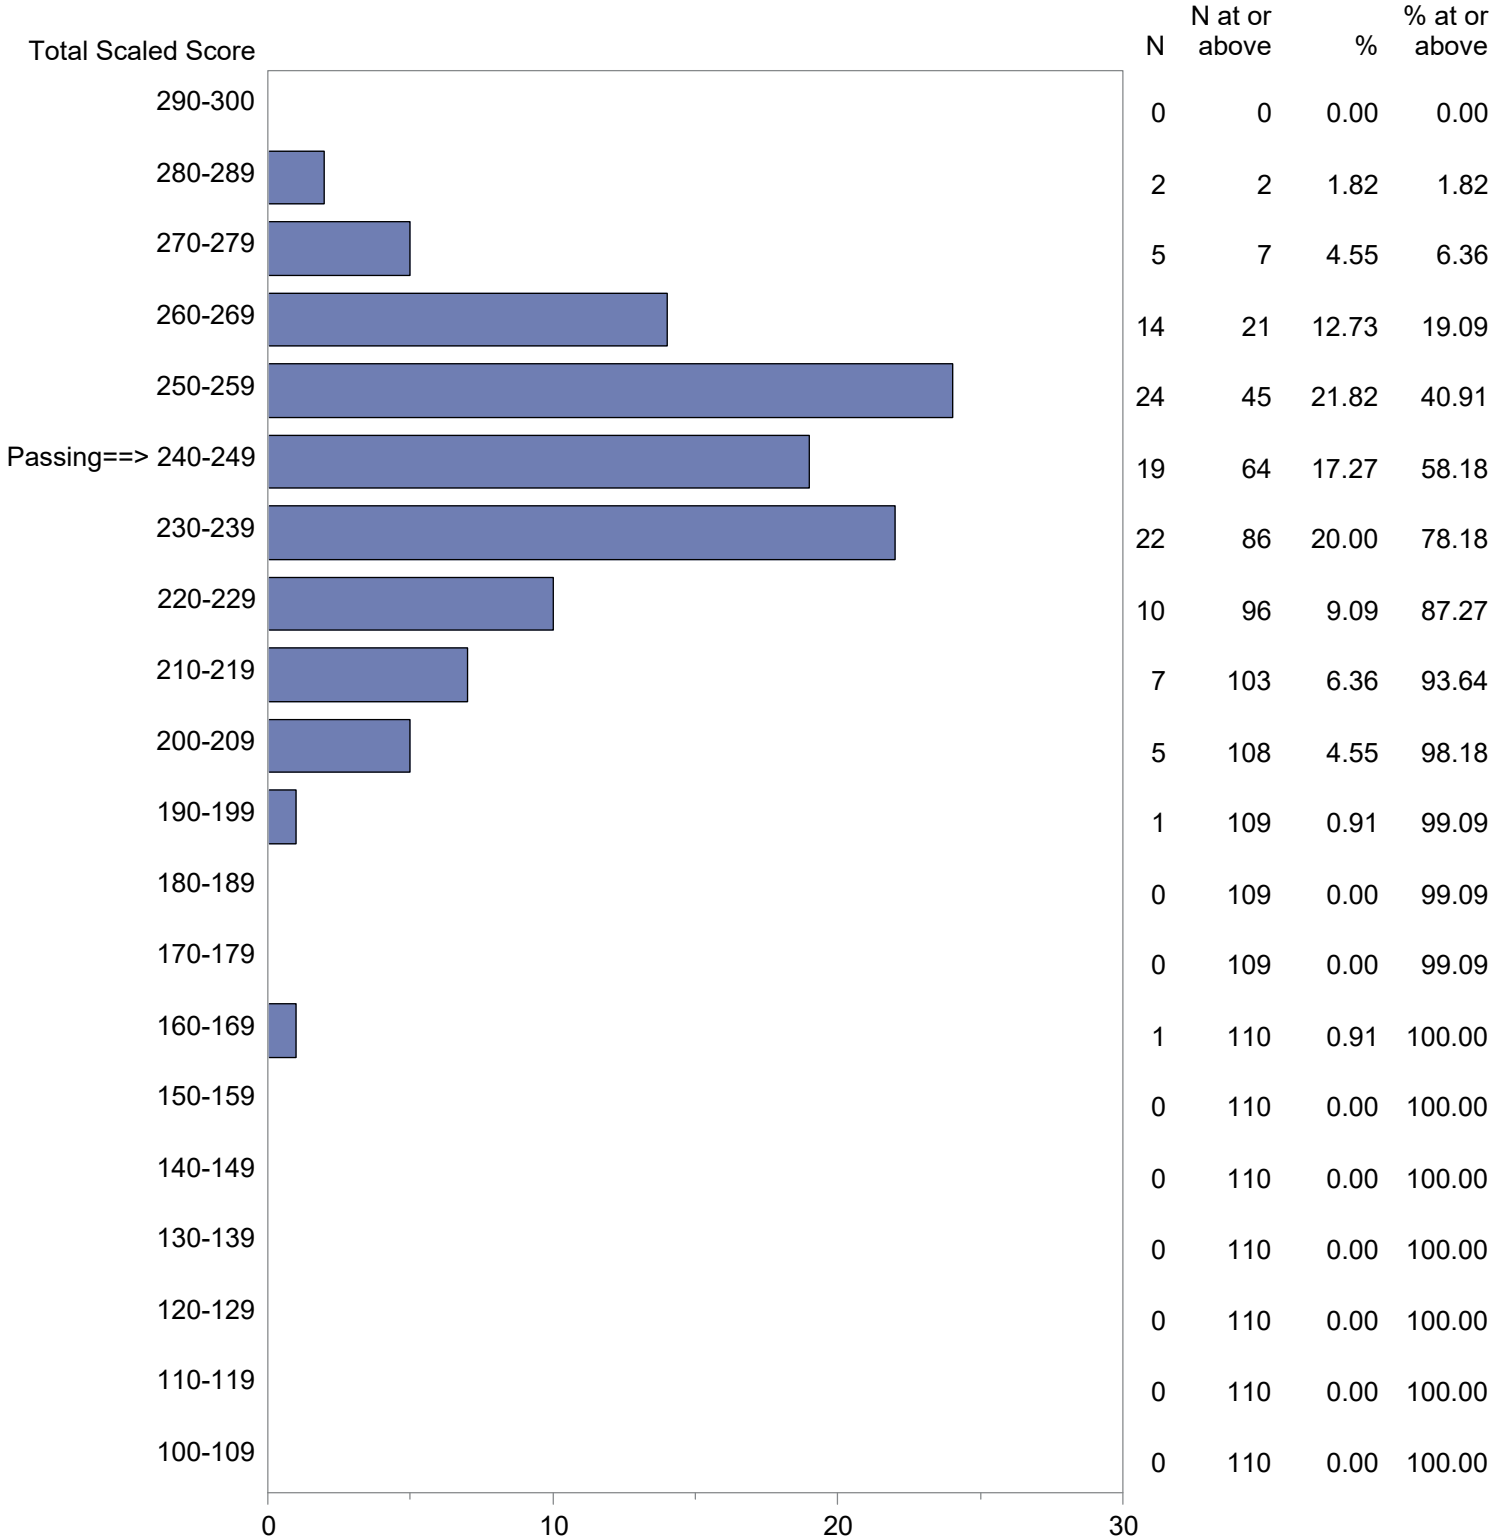

Massachusetts Tests for Educator Licensure (MTEL)
September 1, 2023 - August 31, 2024
Total Scaled Score Distribution by Test Field (All Forms)

Test Field=076 Middle School Humanities

NOTE: The accompanying explanatory notes and interpretive cautions are an integral part of this report.