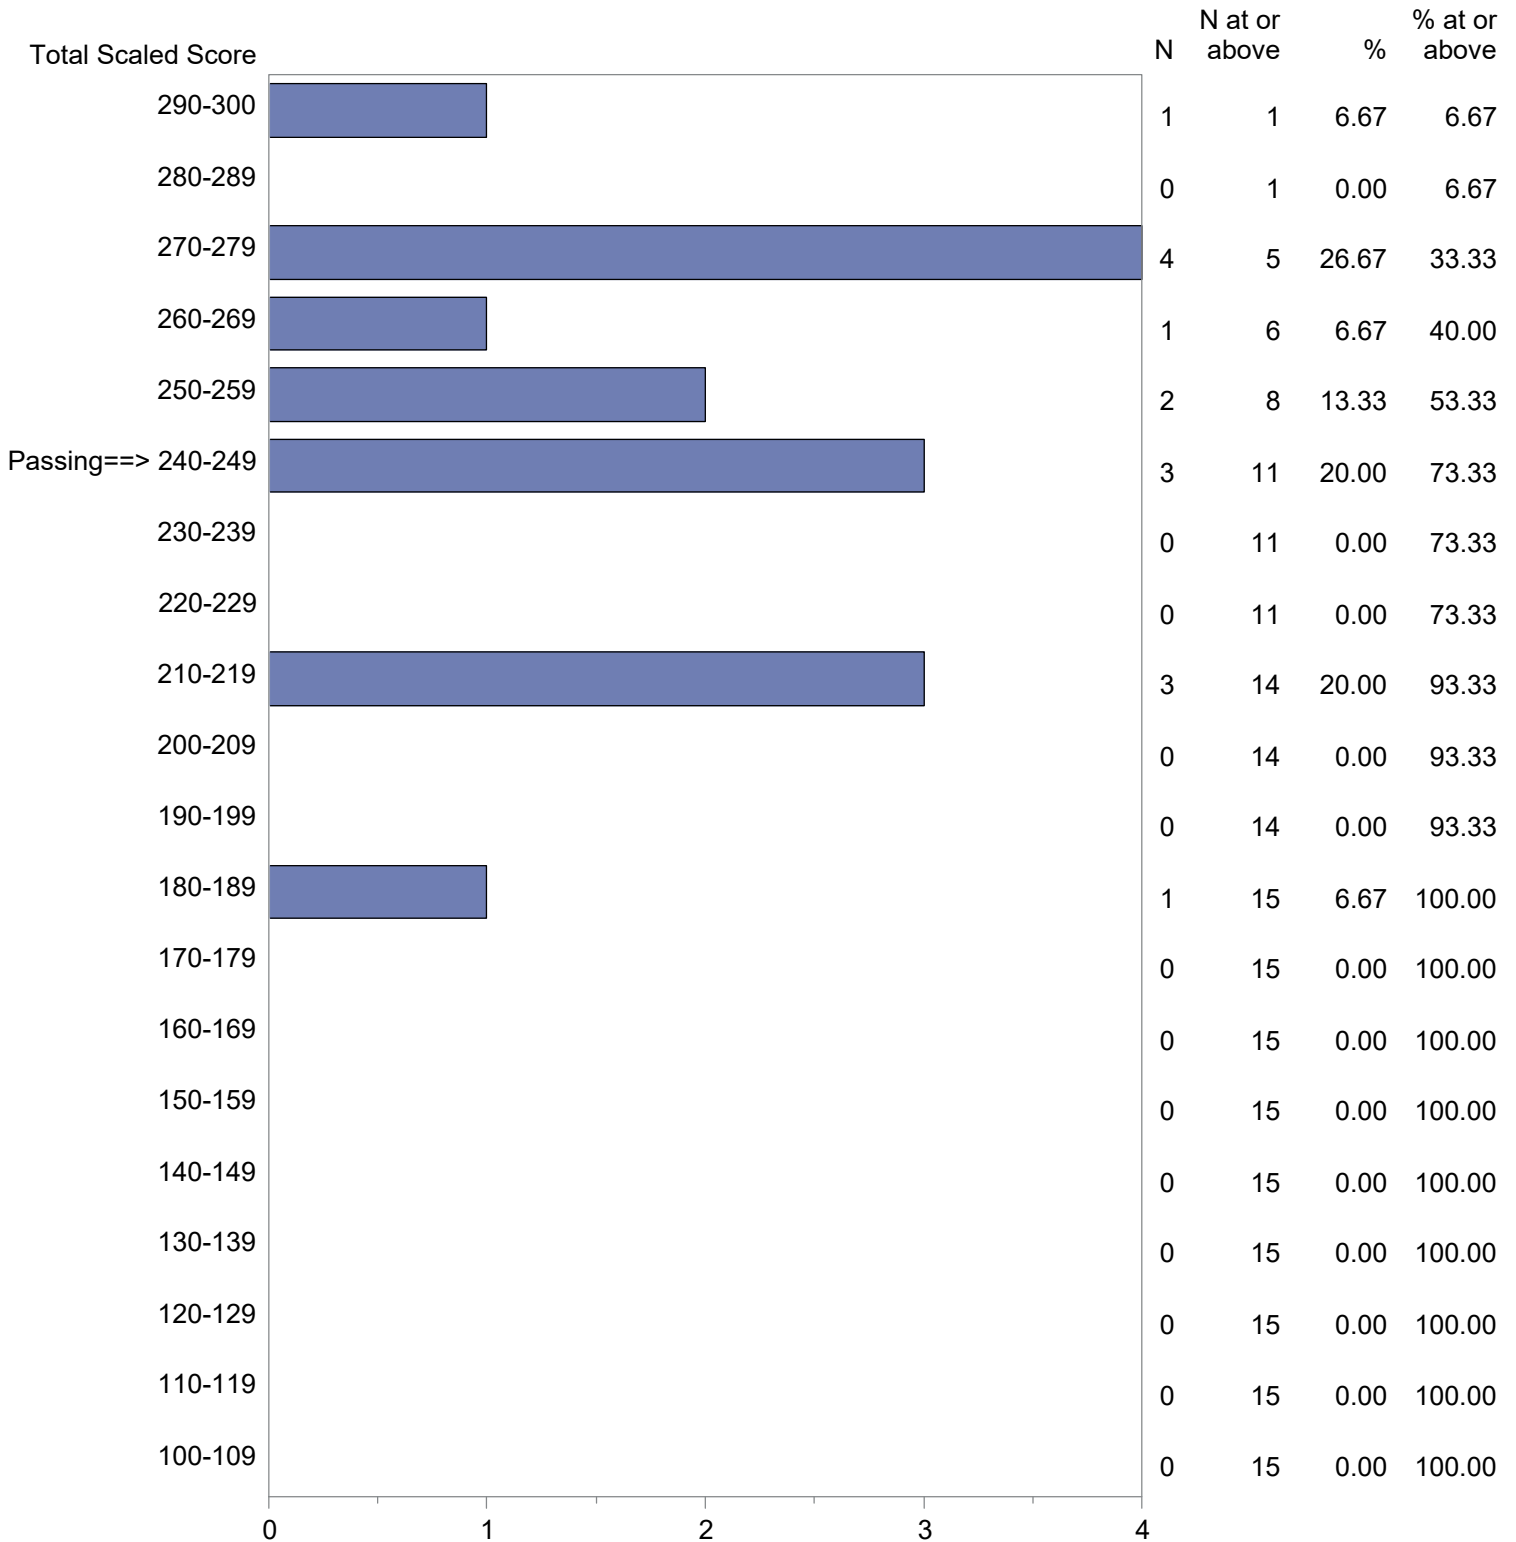

Massachusetts Tests for Educator Licensure (MTEL)
September 1, 2023 - August 31, 2024
Total Scaled Score Distribution by Test Field (All Forms)

Test Field=015 Latin and Classical Humanities

NOTE: The accompanying explanatory notes and interpretive cautions are an integral part of this report.