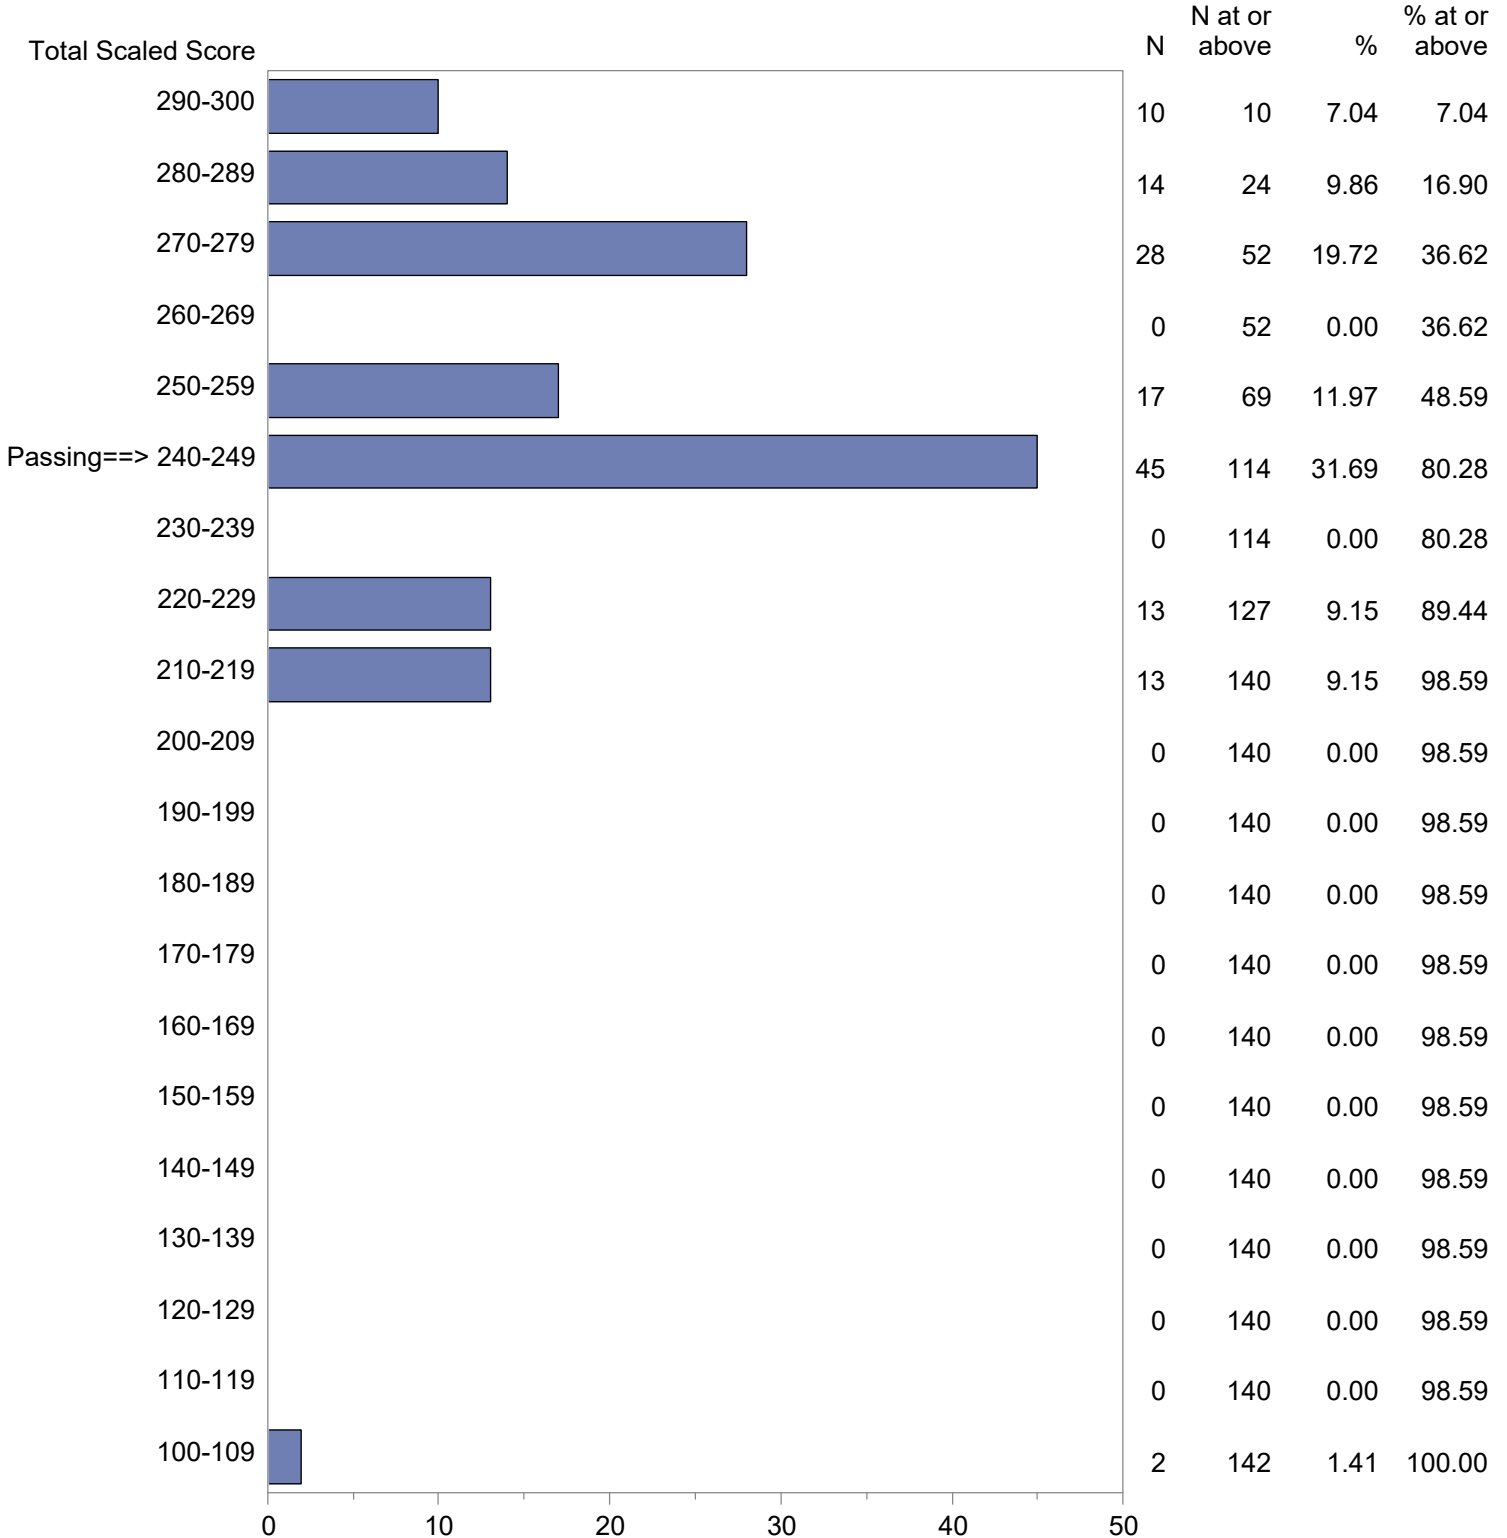

Massachusetts Tests for Educator Licensure (MTEL)
September 1, 2023 - August 31, 2024
Total Scaled Score Distribution by Test Field (All Forms)

Test Field=919 MTEL-Flex General Curriculum Subtest 2 Obj 0020

NOTE: The accompanying explanatory notes and interpretive cautions are an integral part of this report.