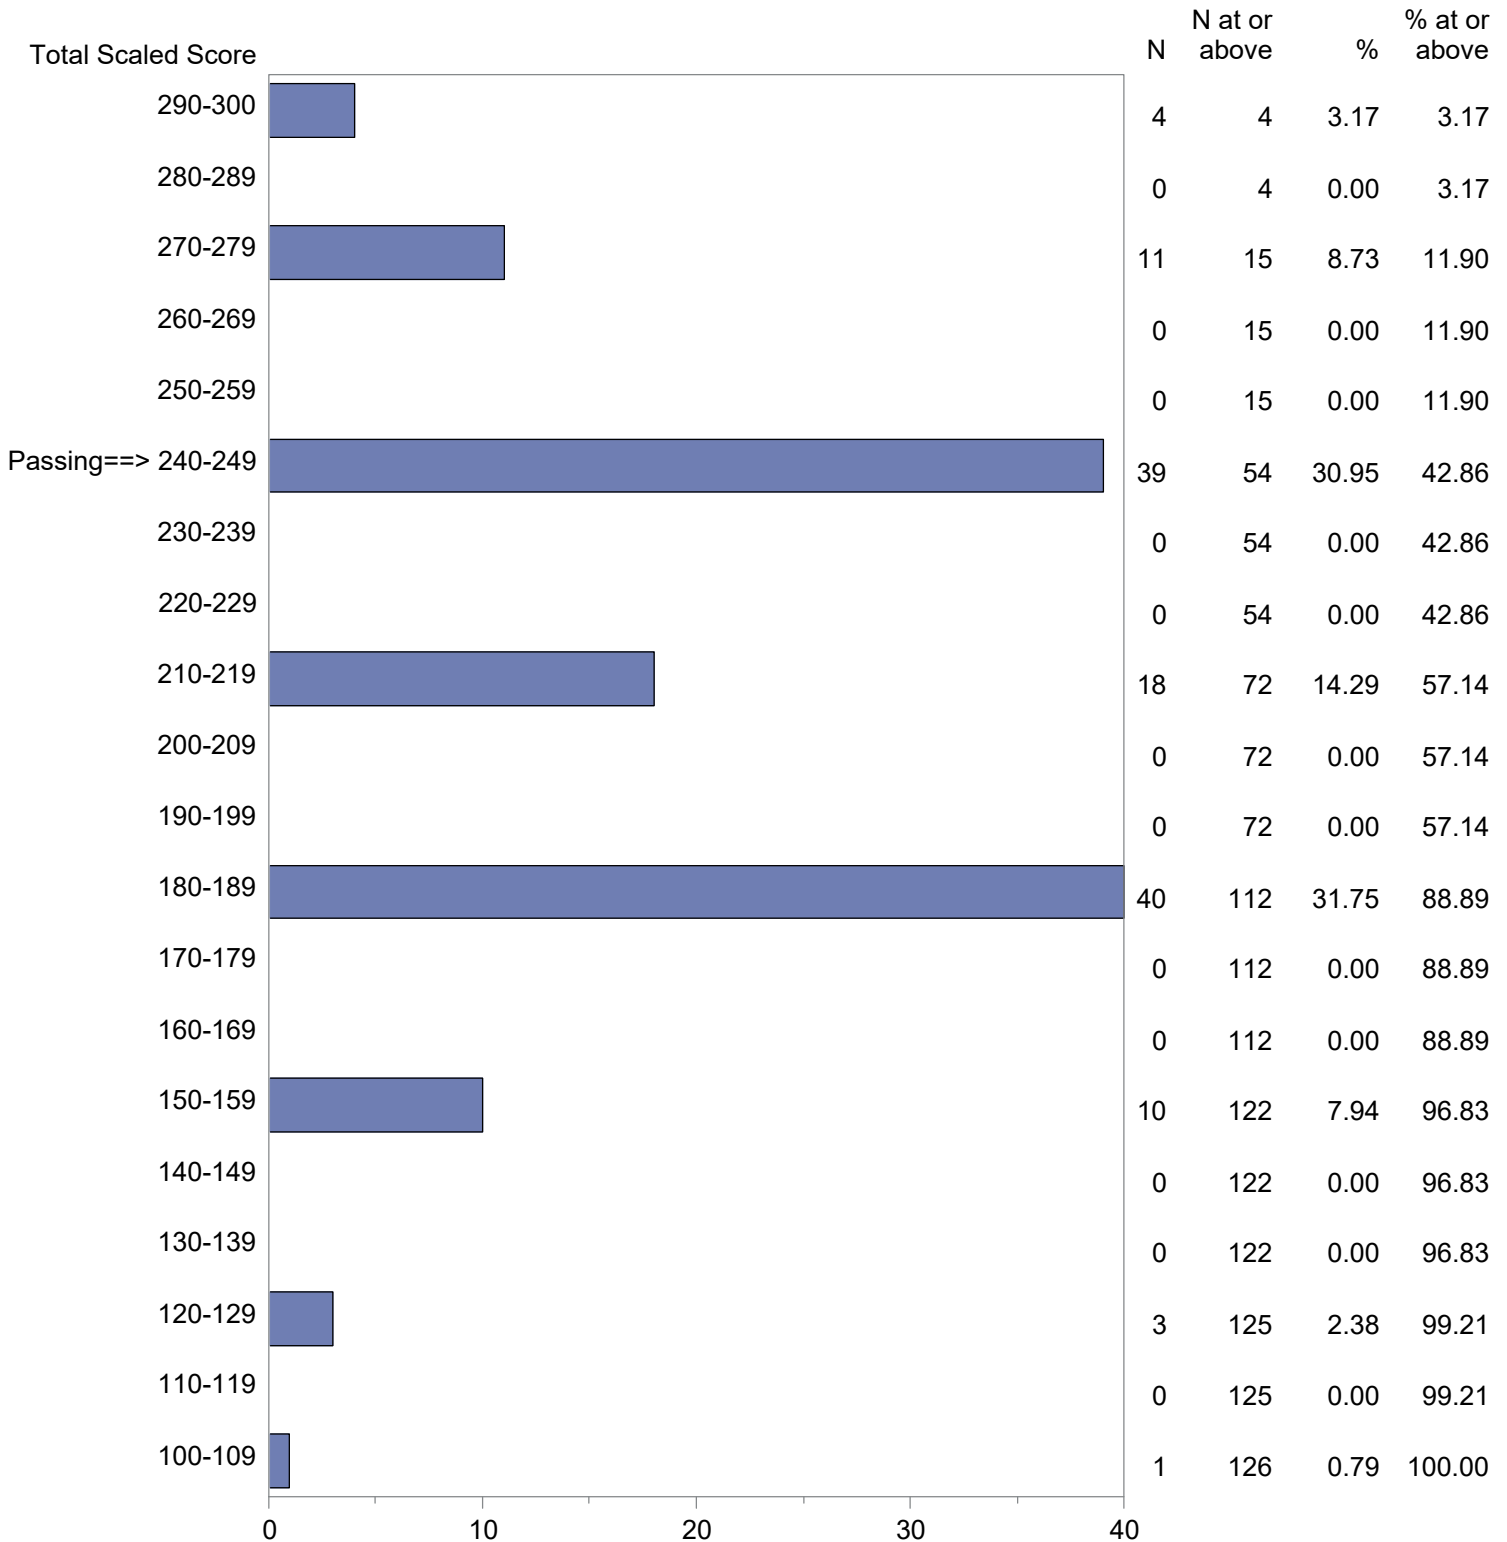

Massachusetts Tests for Educator Licensure (MTEL)
September 1, 2023 - August 31, 2024
Total Scaled Score Distribution by Test Field (All Forms)

Test Field=908 MTEL-Flex Gen Curric Mathematics Objective 0019

NOTE: The accompanying explanatory notes and interpretive cautions are an integral part of this report.