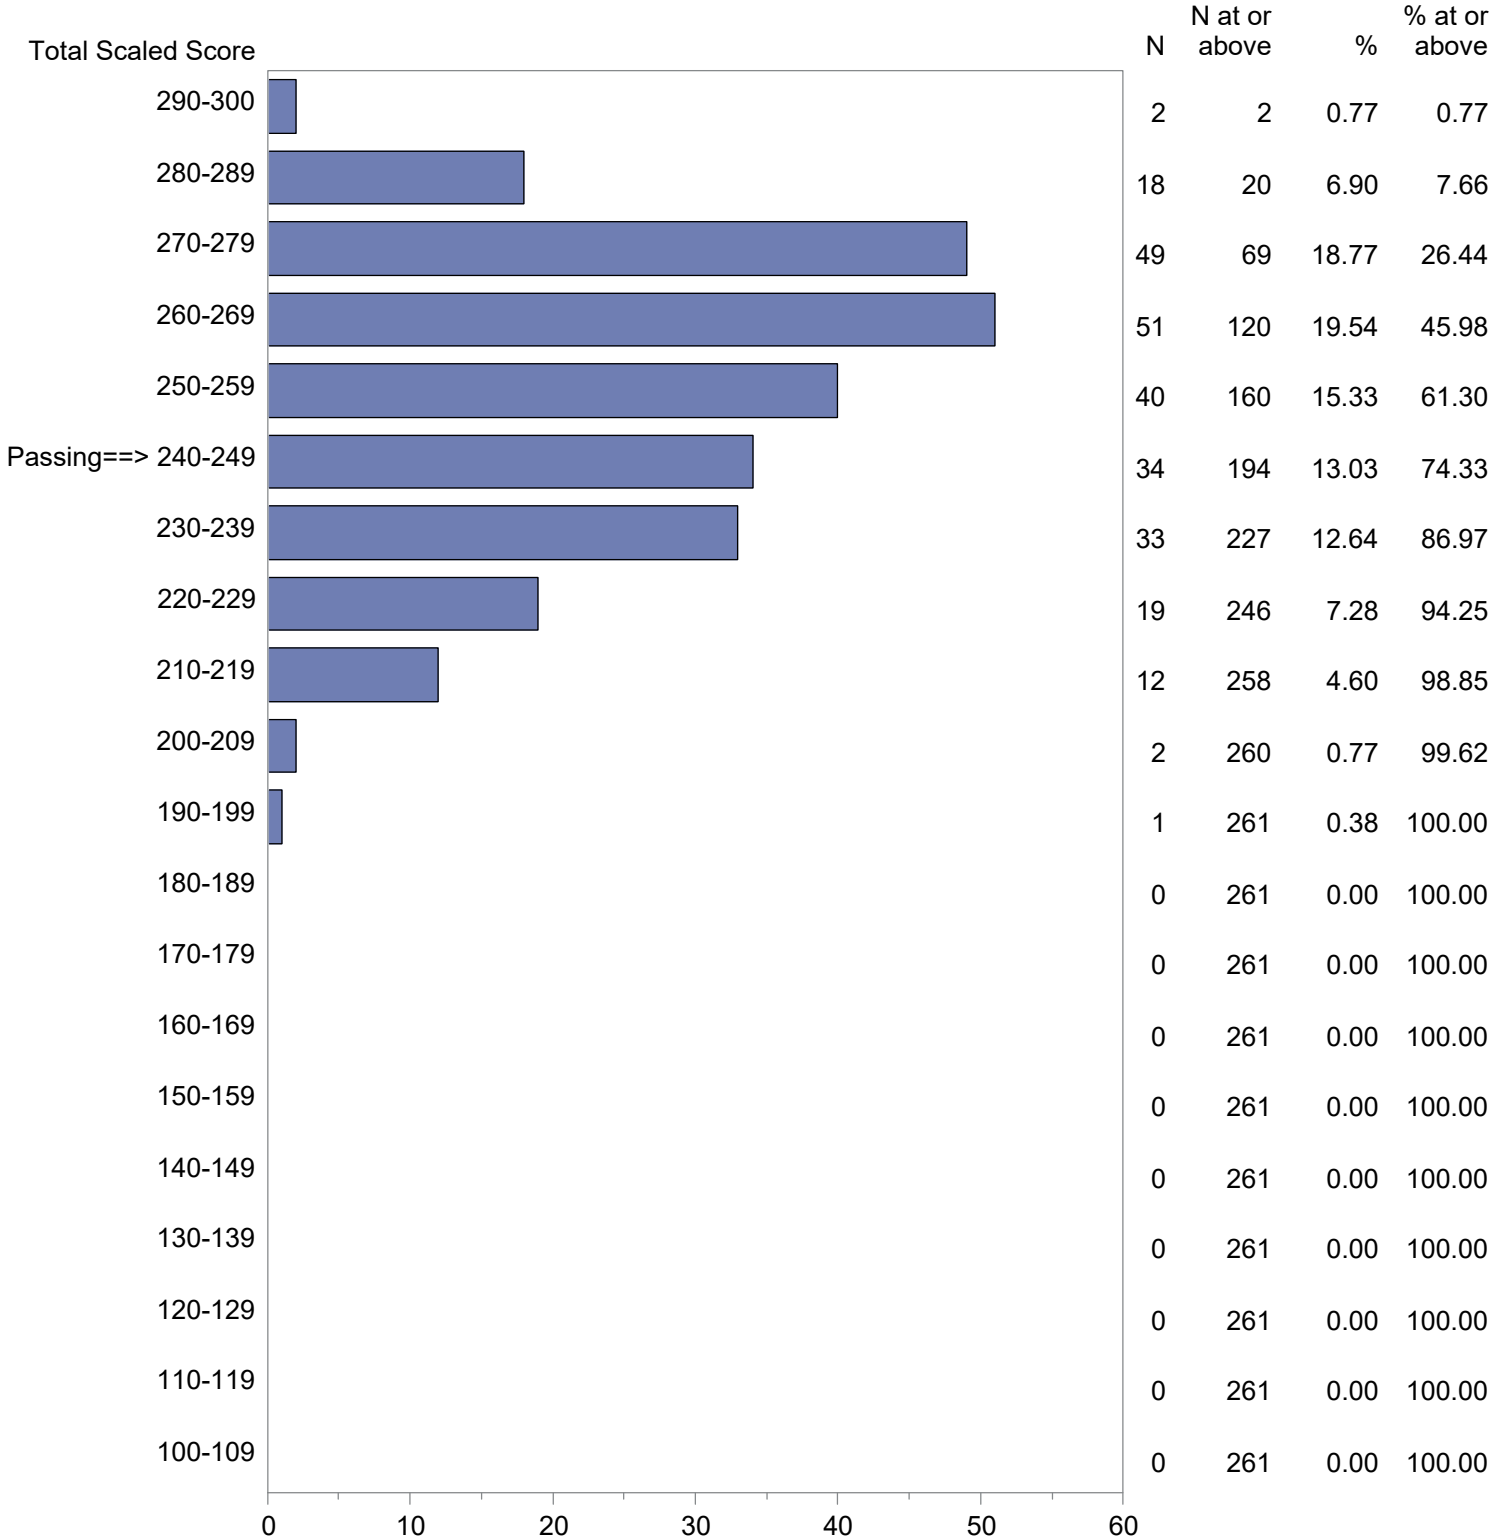

Massachusetts Tests for Educator Licensure (MTEL)
September 1, 2023 - August 31, 2024
Total Scaled Score Distribution by Test Field (All Forms)

Test Field=017 Visual Art

NOTE: The accompanying explanatory notes and interpretive cautions are an integral part of this report.