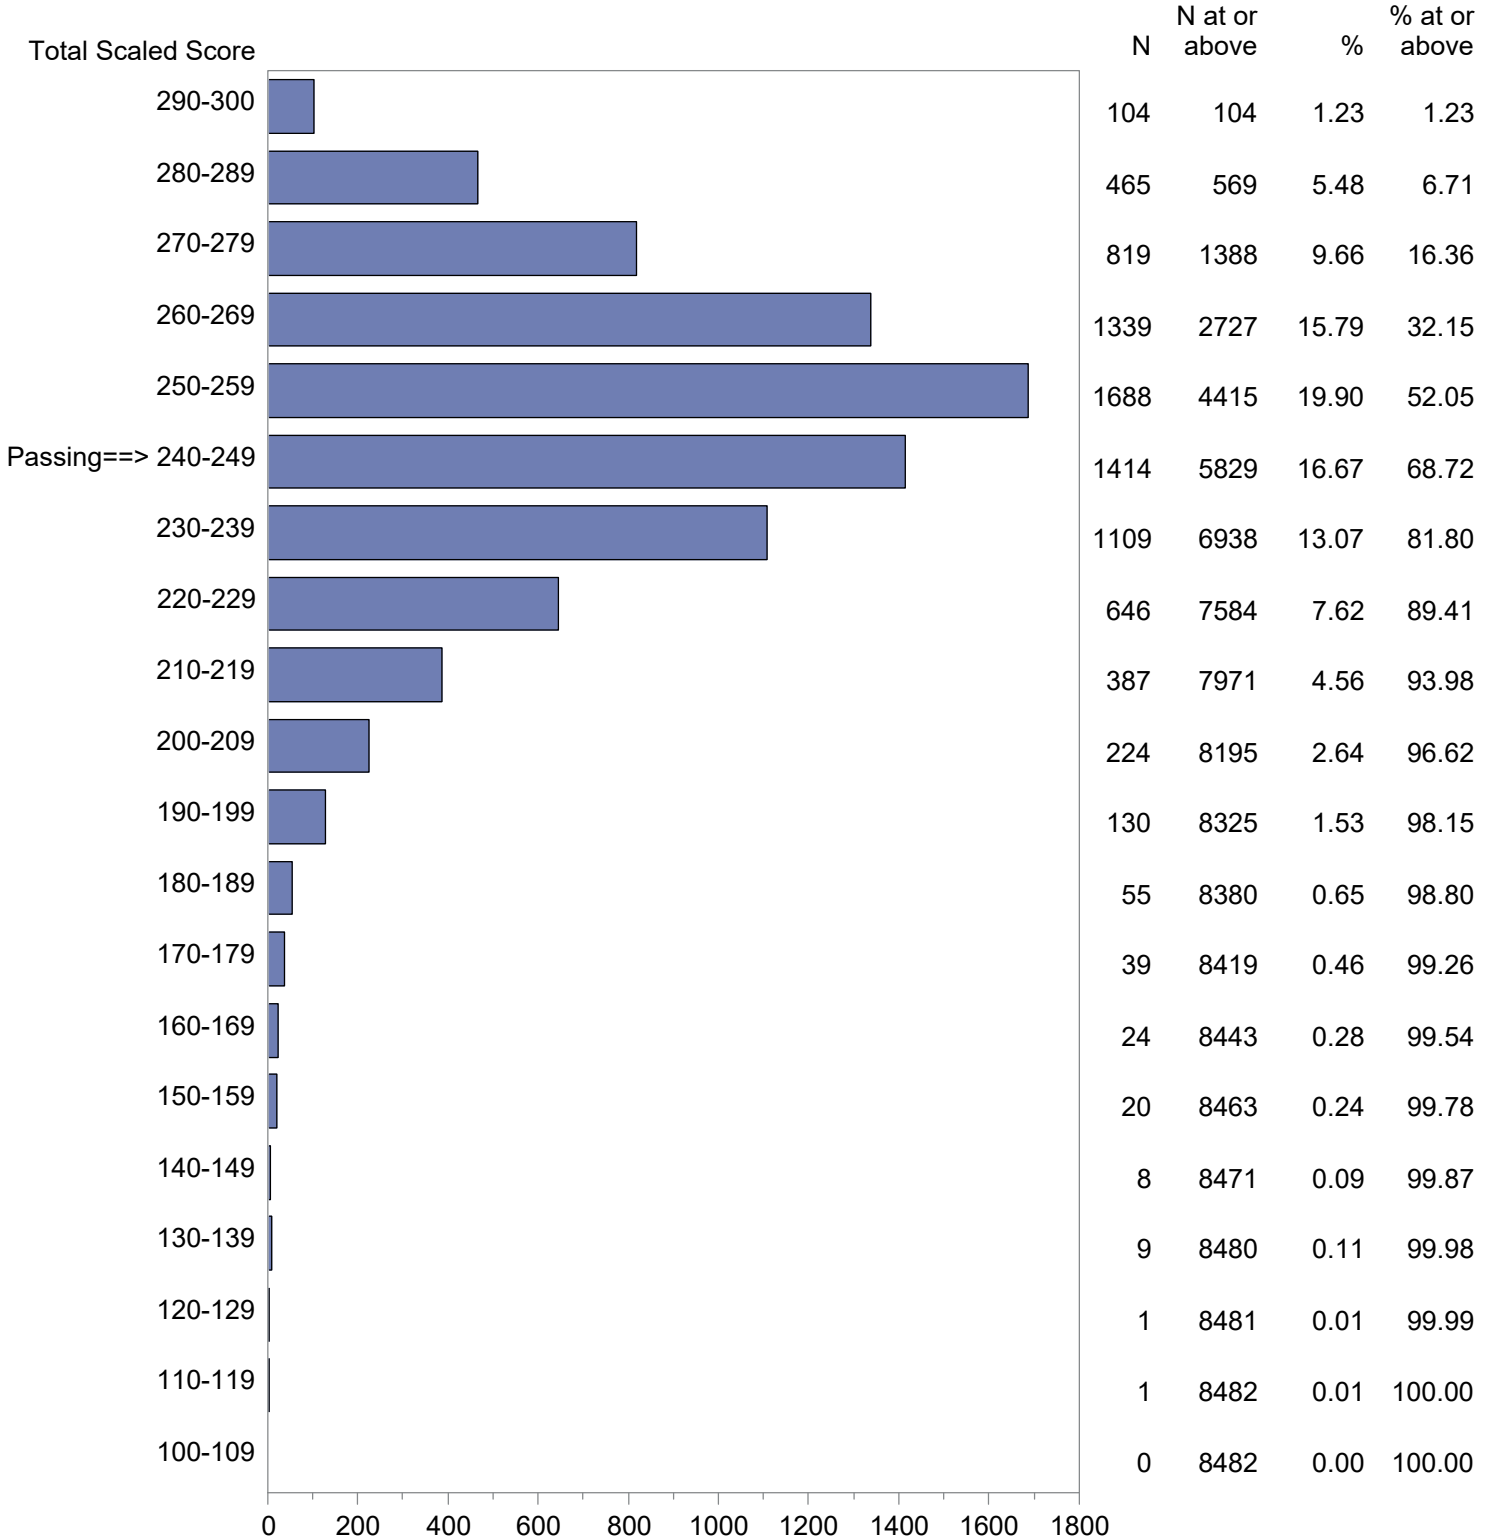

Massachusetts Tests for Educator Licensure (MTEL)
September 1, 2023 - August 31, 2024
Total Scaled Score Distribution by Test Field (All Forms)

Test Field=01 Communication and Literacy Skills - Writing

NOTE: The accompanying explanatory notes and interpretive cautions are an integral part of this report.