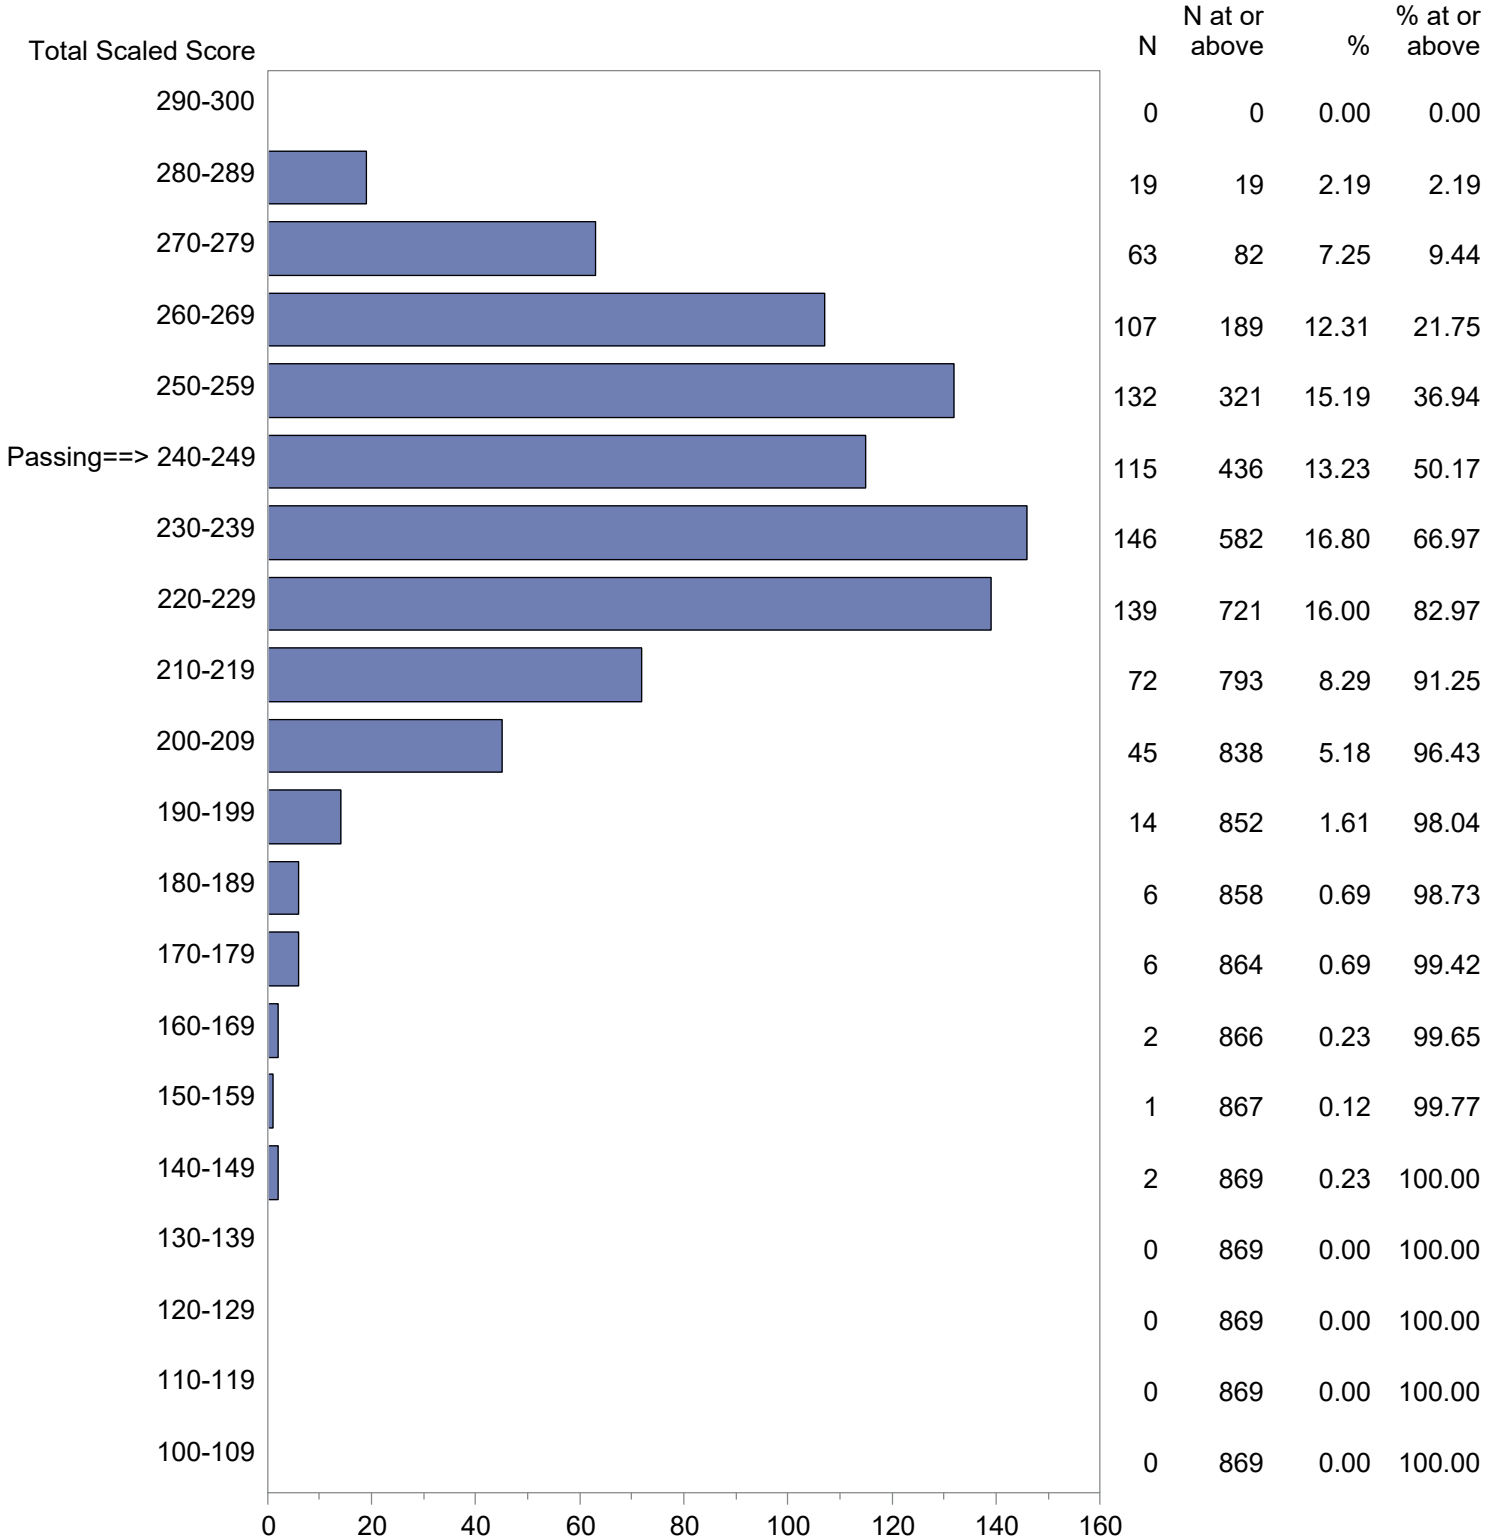

Massachusetts Tests for Educator Licensure (MTEL)
September 1, 2023 - August 31, 2024
Total Scaled Score Distribution by Test Field (All Forms)

Test Field=061 English

NOTE: The accompanying explanatory notes and interpretive cautions are an integral part of this report.