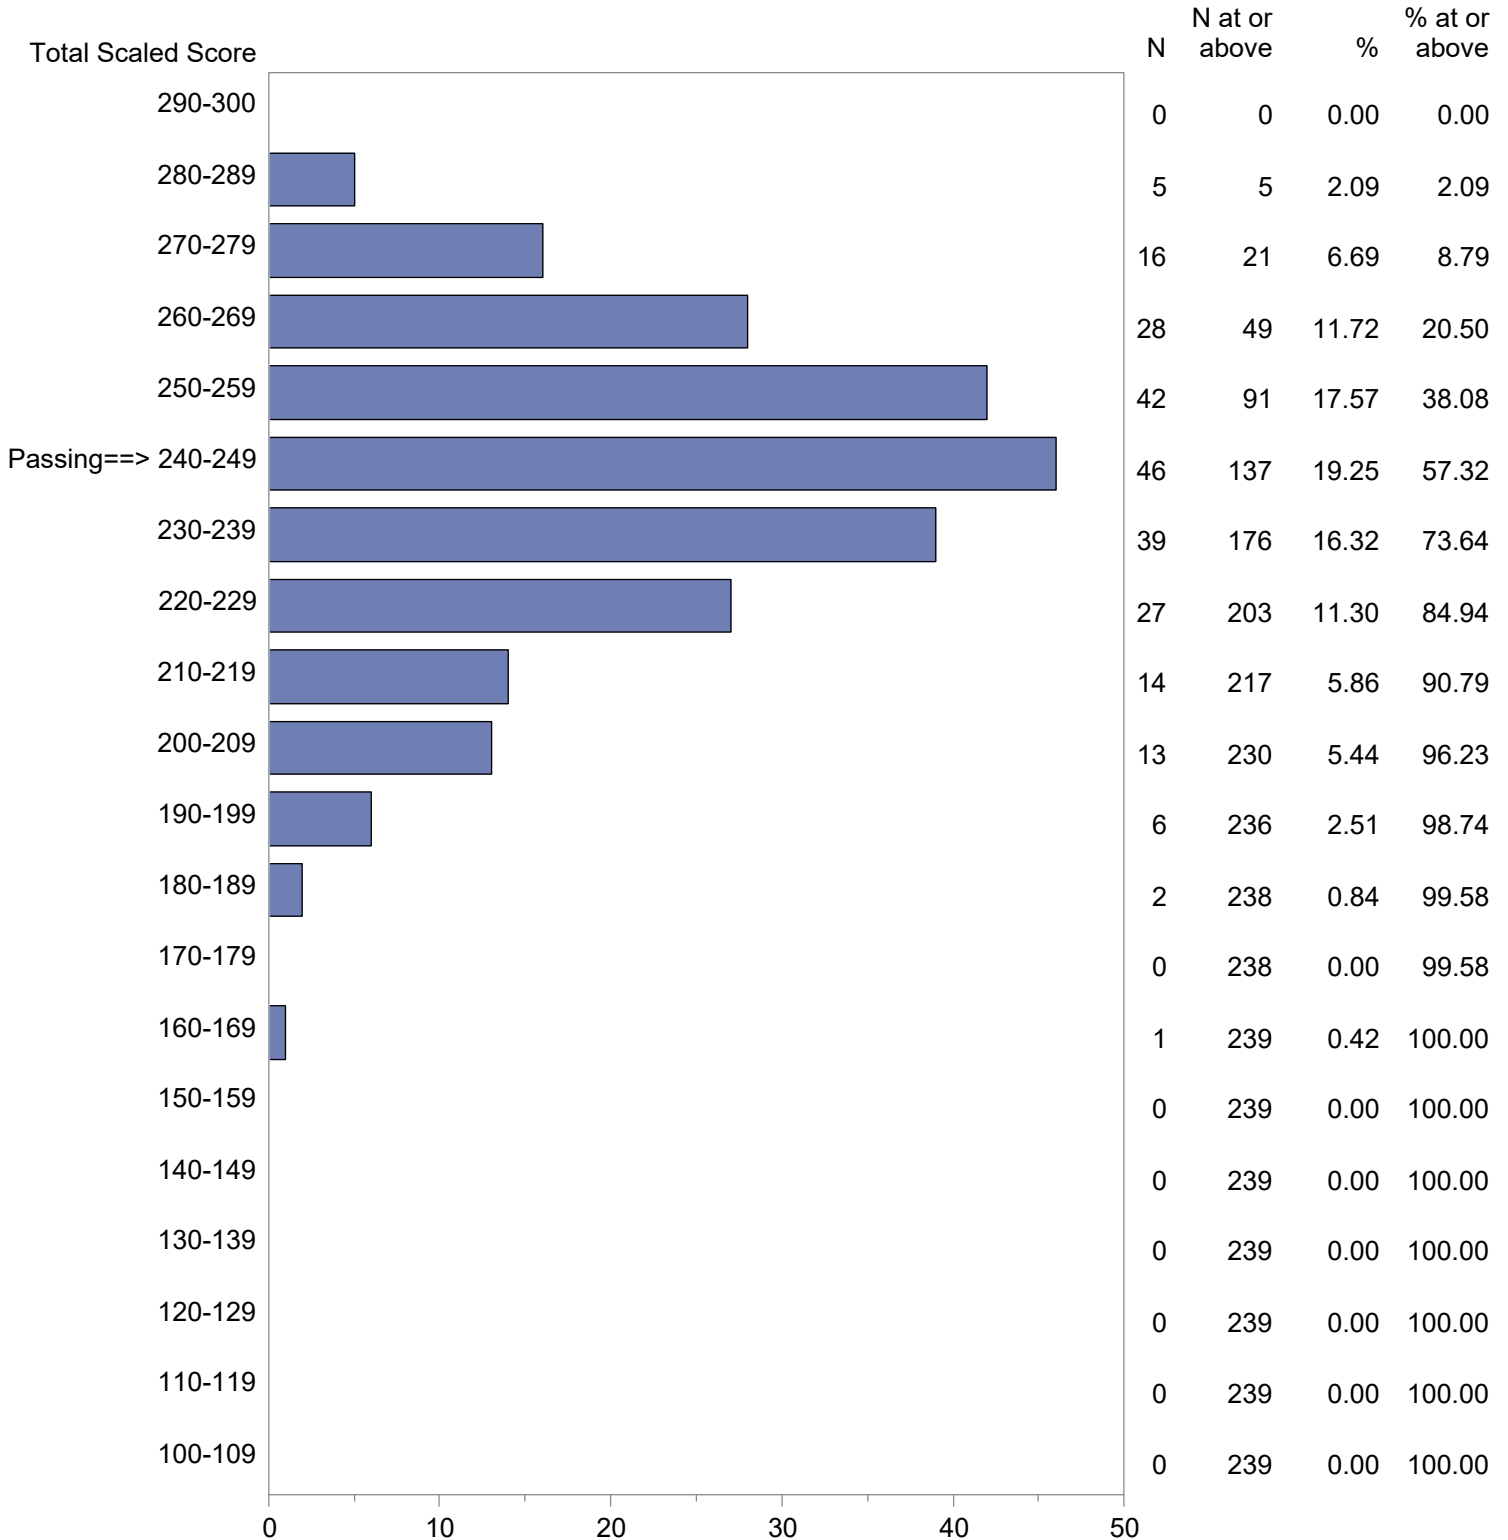

Massachusetts Tests for Educator Licensure (MTEL)
September 1, 2023 - August 31, 2024
Total Scaled Score Distribution by Test Field (All Forms)

Test Field=021 Health/Family and Consumer Sciences

NOTE: The accompanying explanatory notes and interpretive cautions are an integral part of this report.