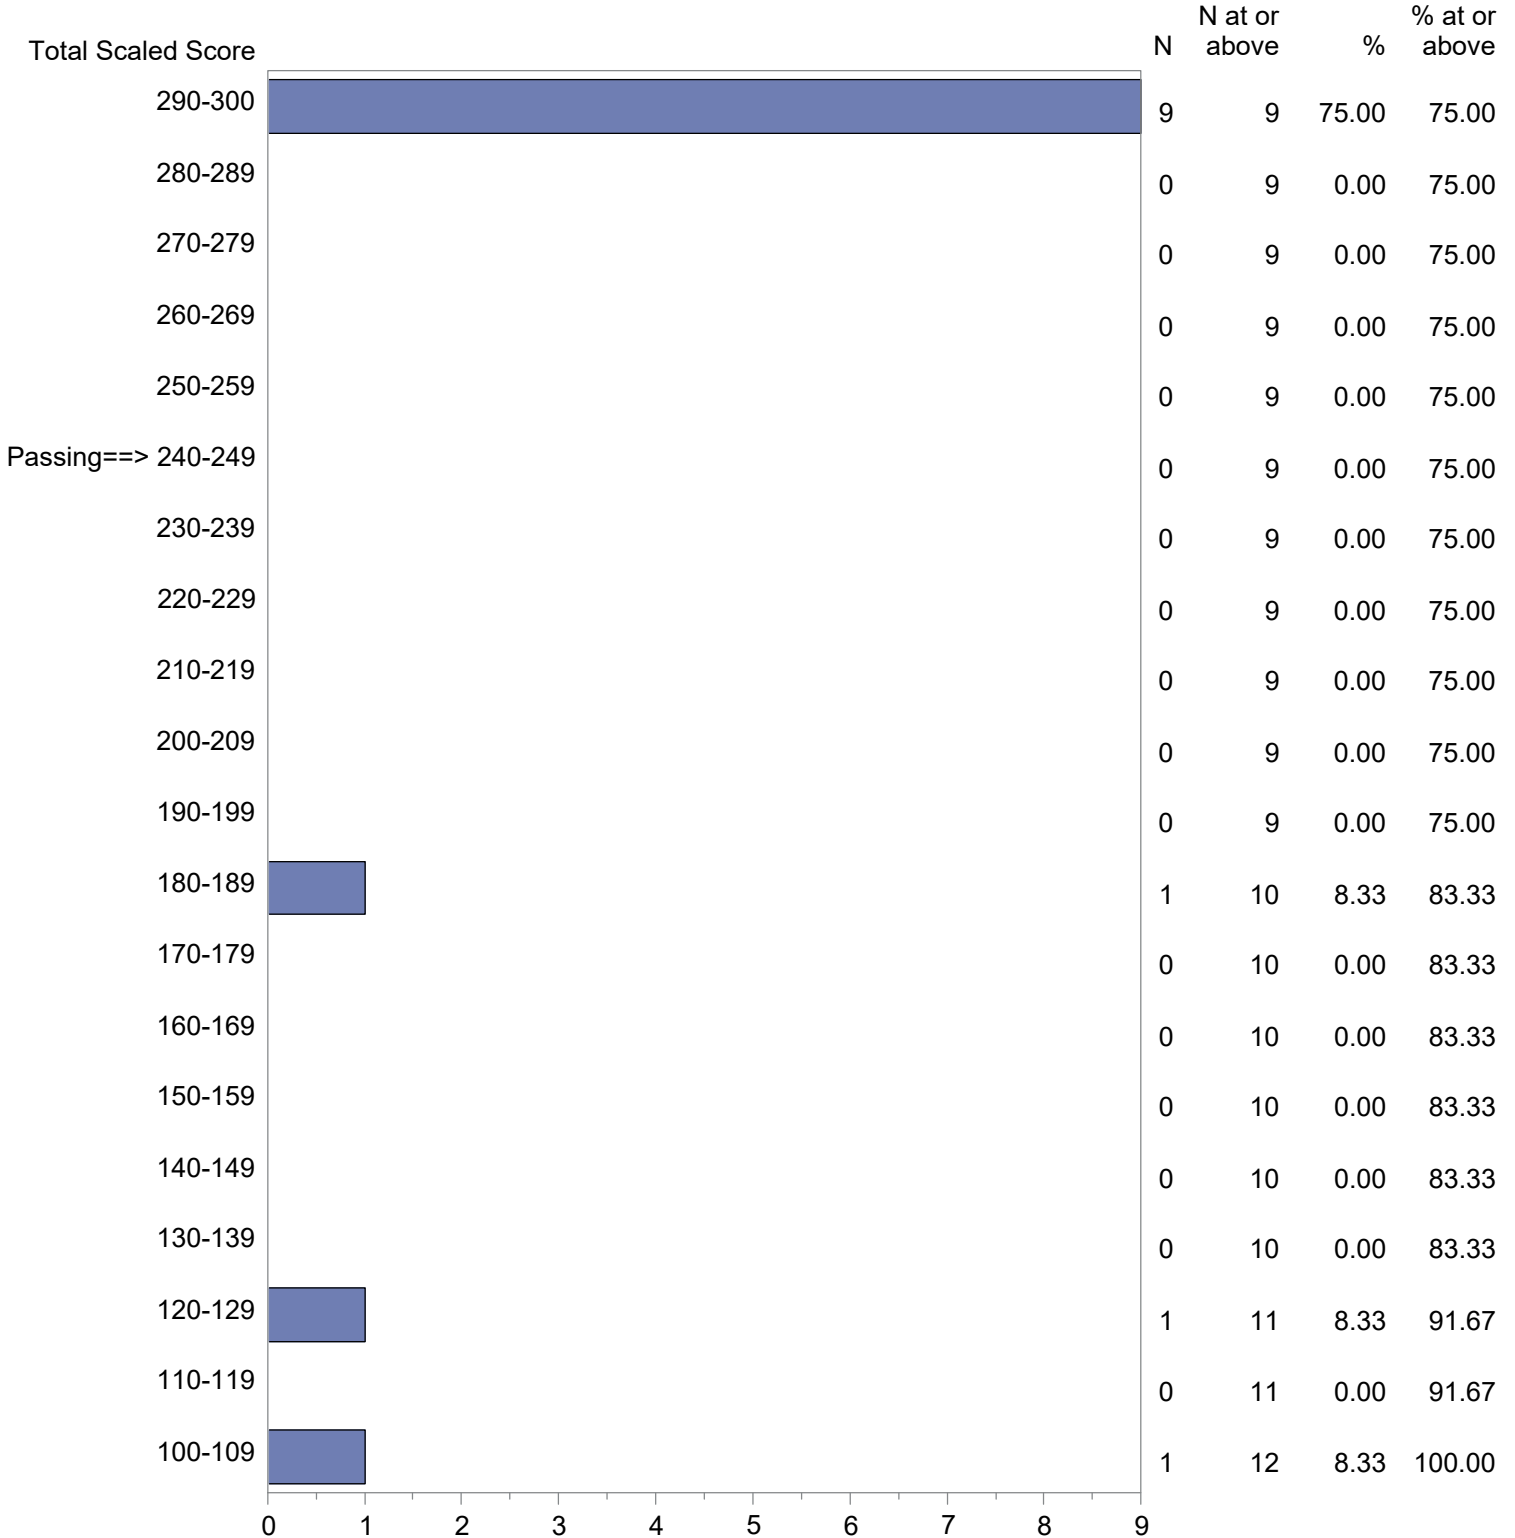

Massachusetts Tests for Educator Licensure (MTEL)
September 1, 2023 - August 31, 2024
Total Scaled Score Distribution by Test Field (All Forms)

Test Field=914 MTEL-Flex General Science Objective 0017

NOTE: The accompanying explanatory notes and interpretive cautions are an integral part of this report.