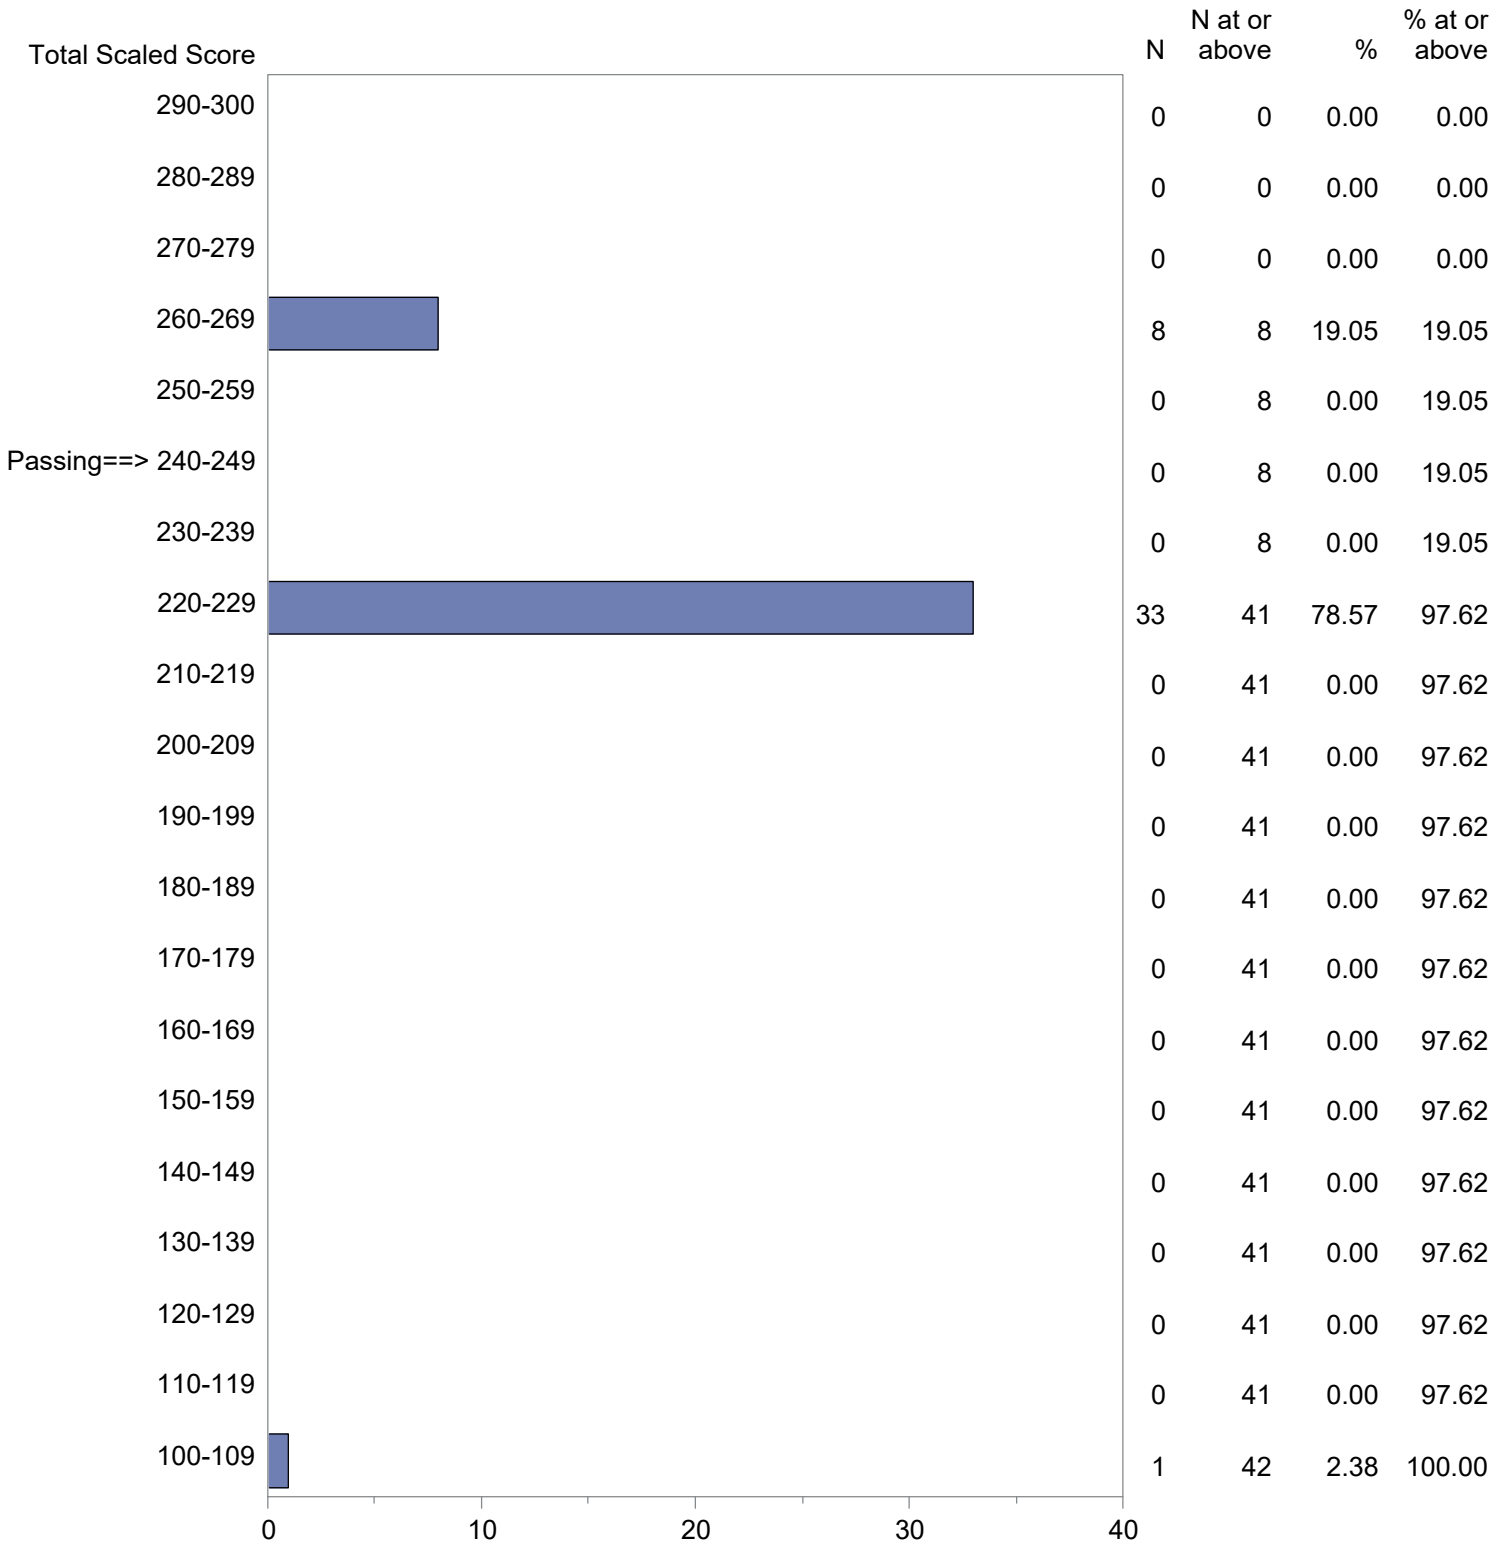

Massachusetts Tests for Educator Licensure (MTEL)
September 1, 2023 - August 31, 2024
Total Scaled Score Distribution by Test Field (All Forms)

Test Field=922 MTEL-Flex Middle School Mathematics Objective 0014

NOTE: The accompanying explanatory notes and interpretive cautions are an integral part of this report.