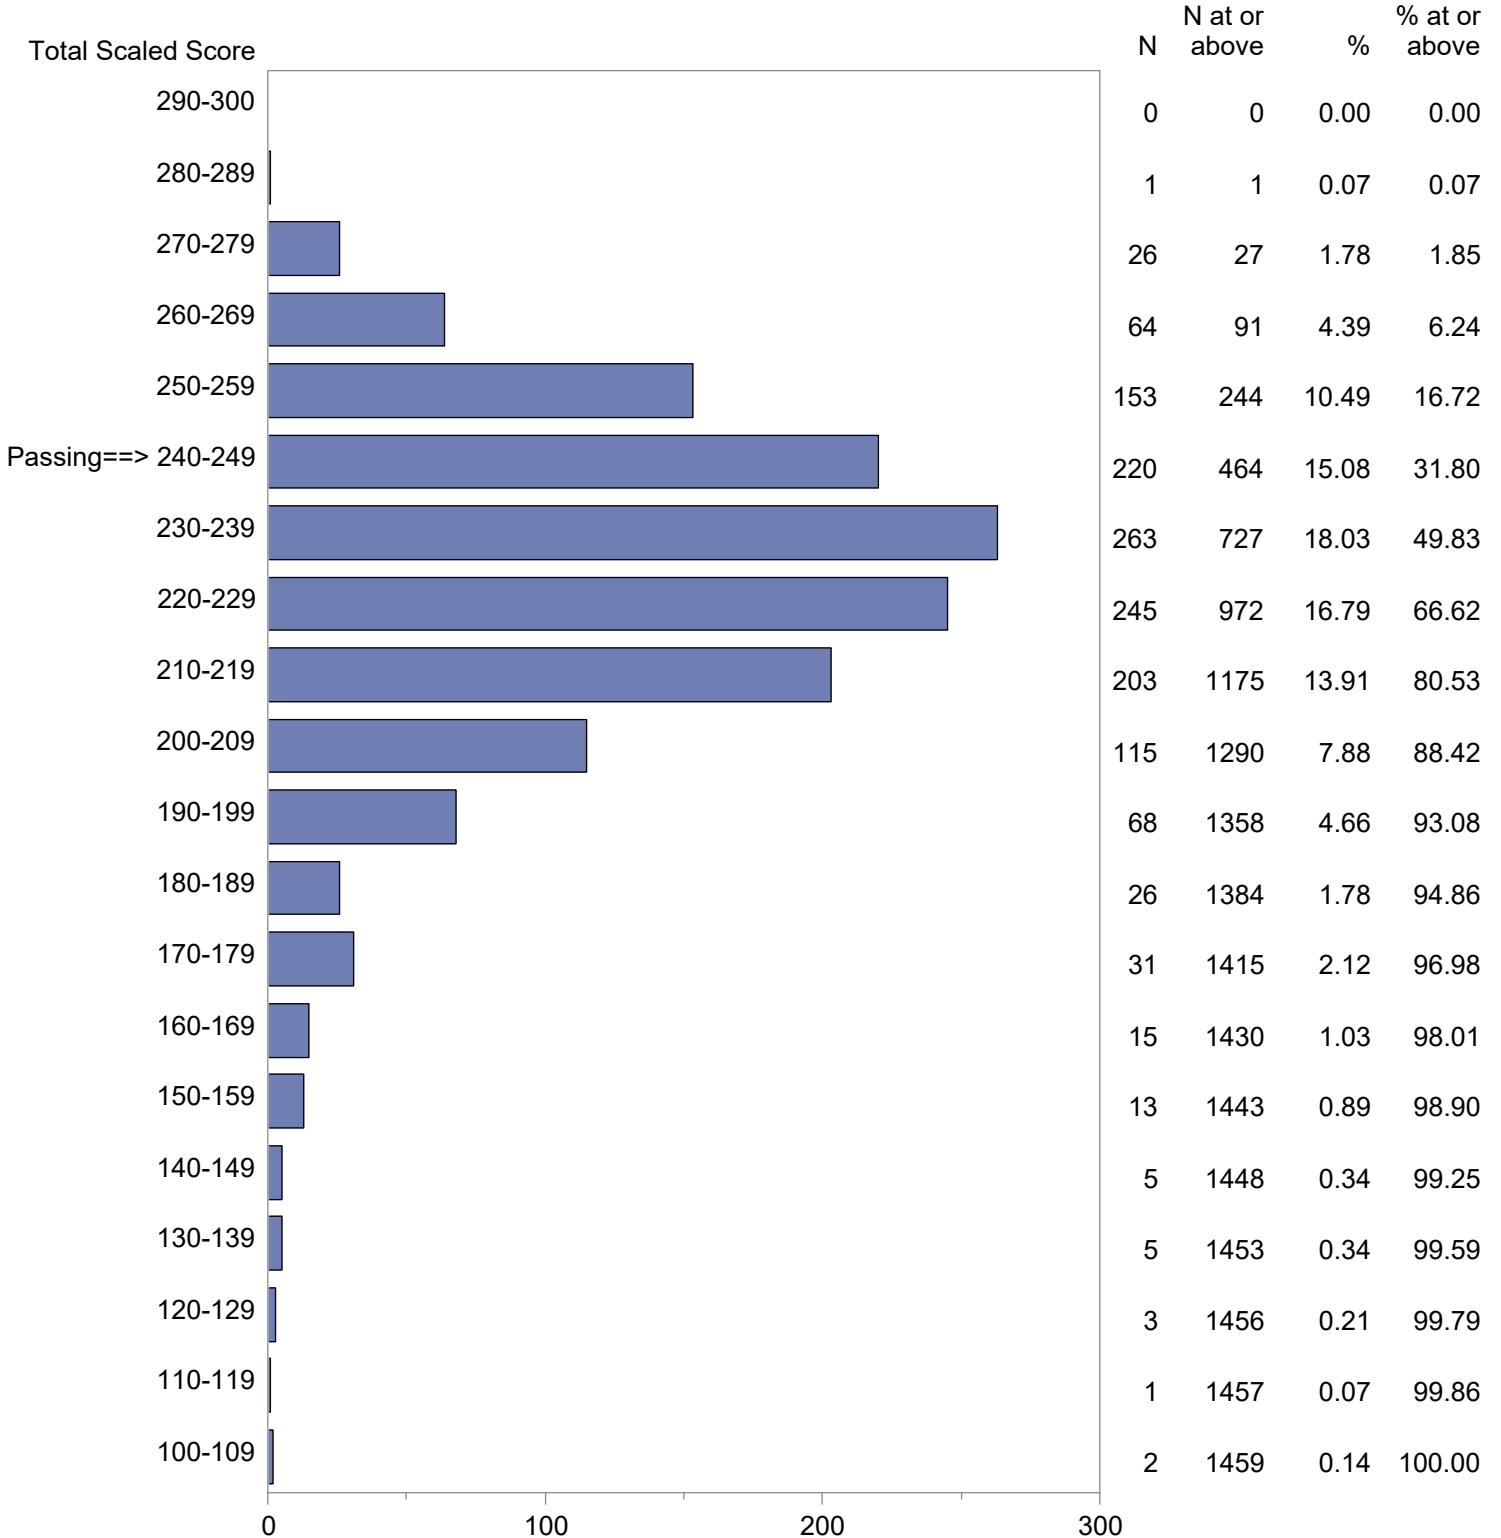

Massachusetts Tests for Educator Licensure (MTEL)
September 1, 2023 - August 31, 2024
Total Scaled Score Distribution by Test Field (All Forms)

Test Field=054 English as a Second Language

NOTE: The accompanying explanatory notes and interpretive cautions are an integral part of this report.