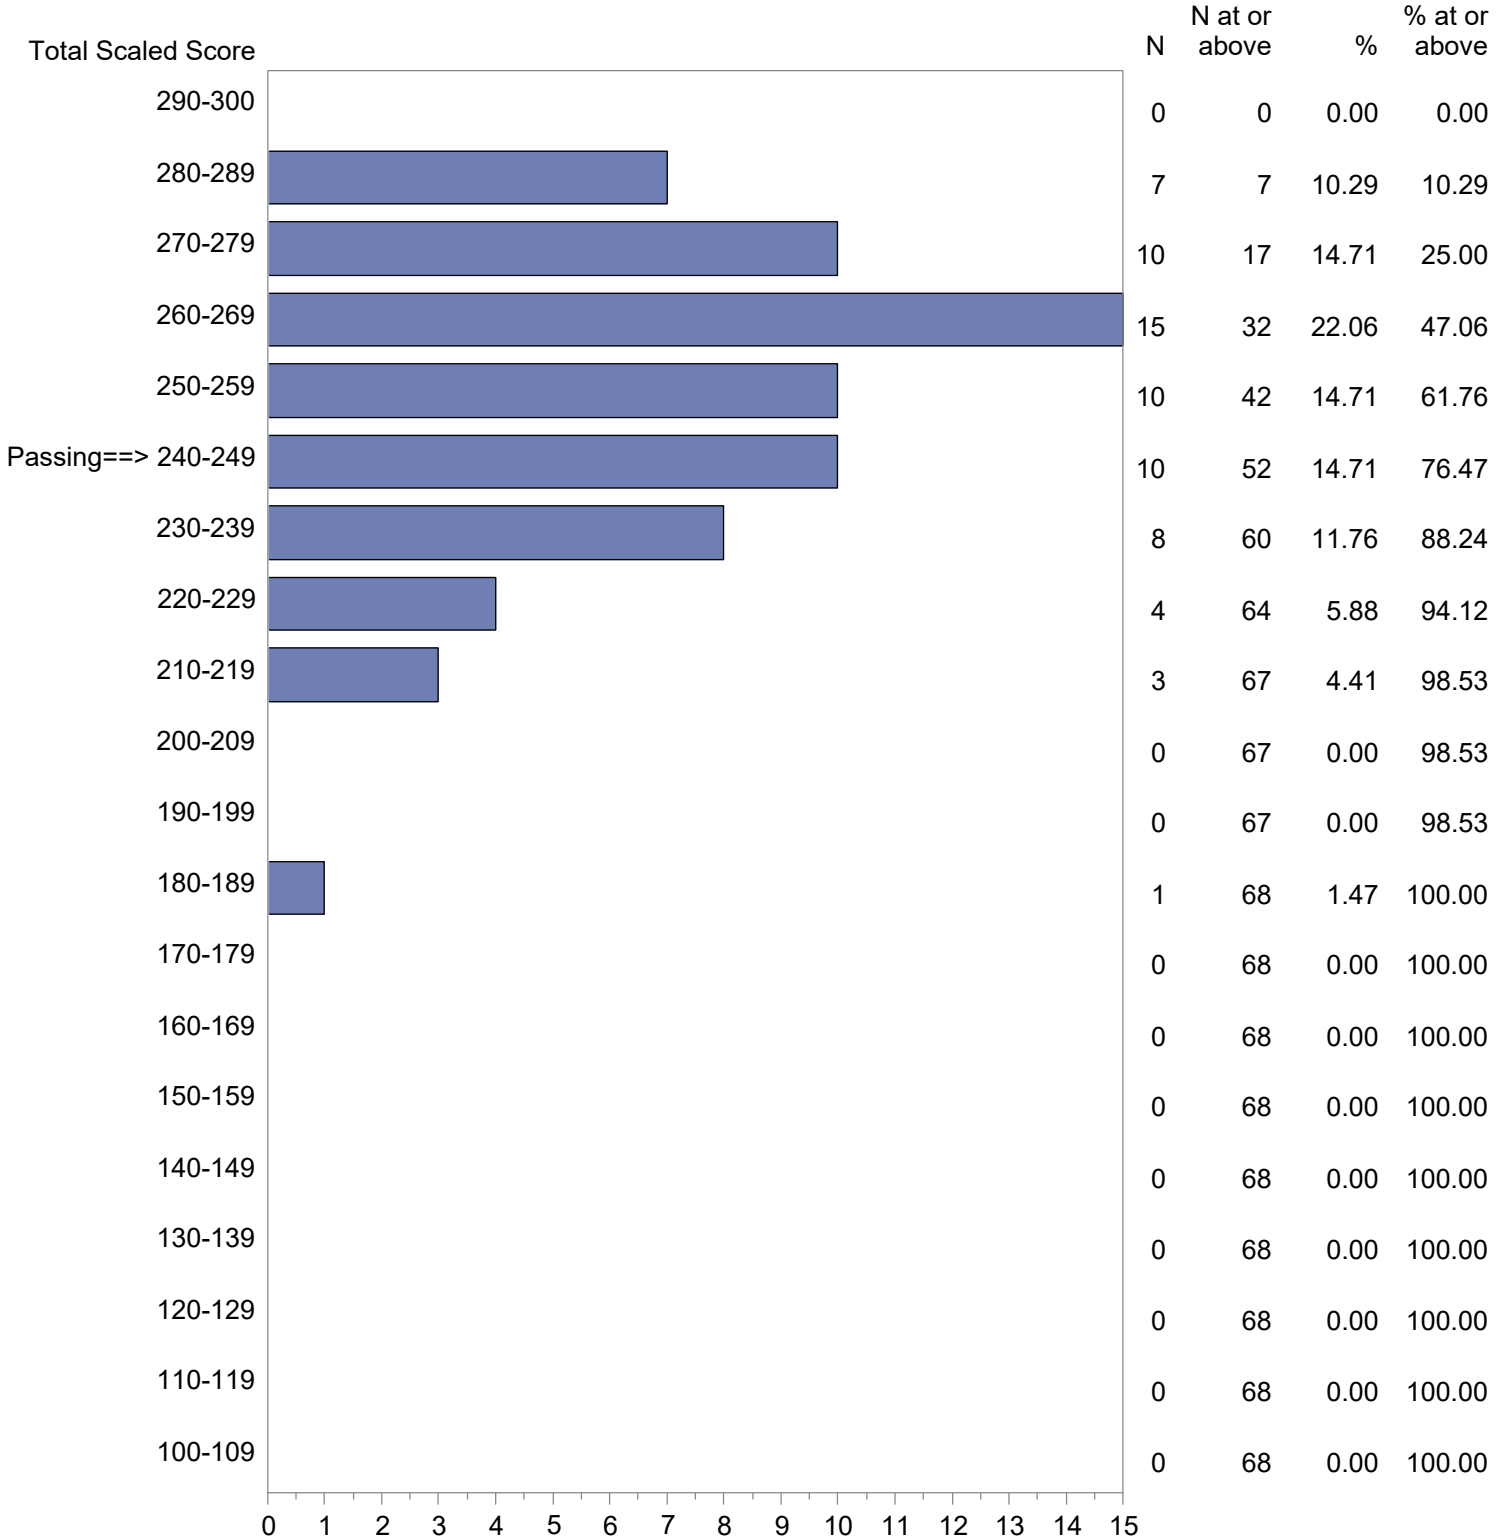

Massachusetts Tests for Educator Licensure (MTEL)
September 1, 2023 - August 31, 2024
Total Scaled Score Distribution by Test Field (All Forms)

Test Field=045 Theater

NOTE: The accompanying explanatory notes and interpretive cautions are an integral part of this report.