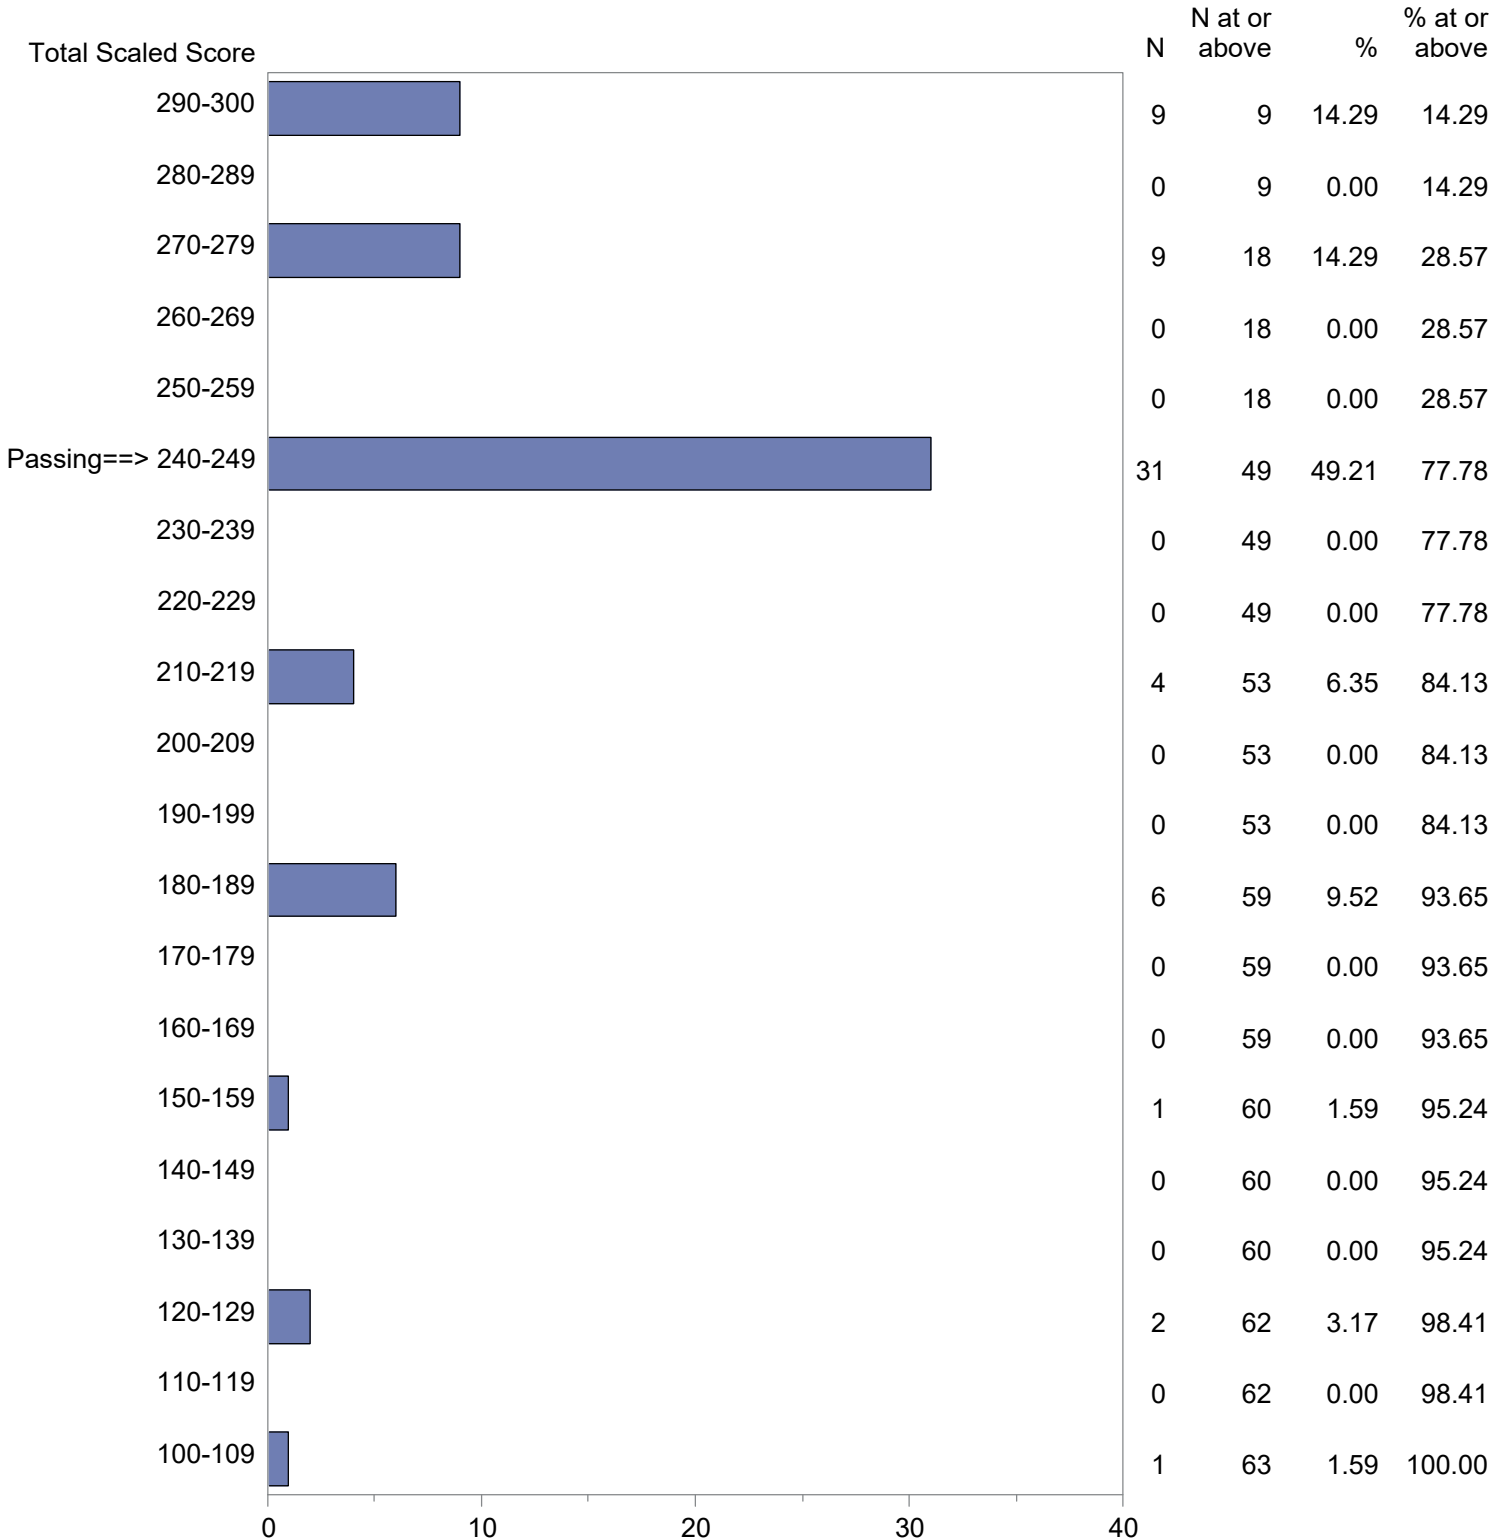

Massachusetts Tests for Educator Licensure (MTEL)
September 1, 2023 - August 31, 2024
Total Scaled Score Distribution by Test Field (All Forms)

Test Field=906 MTEL-Flex Gen Curric Multisubject Objective 0006

NOTE: The accompanying explanatory notes and interpretive cautions are an integral part of this report.