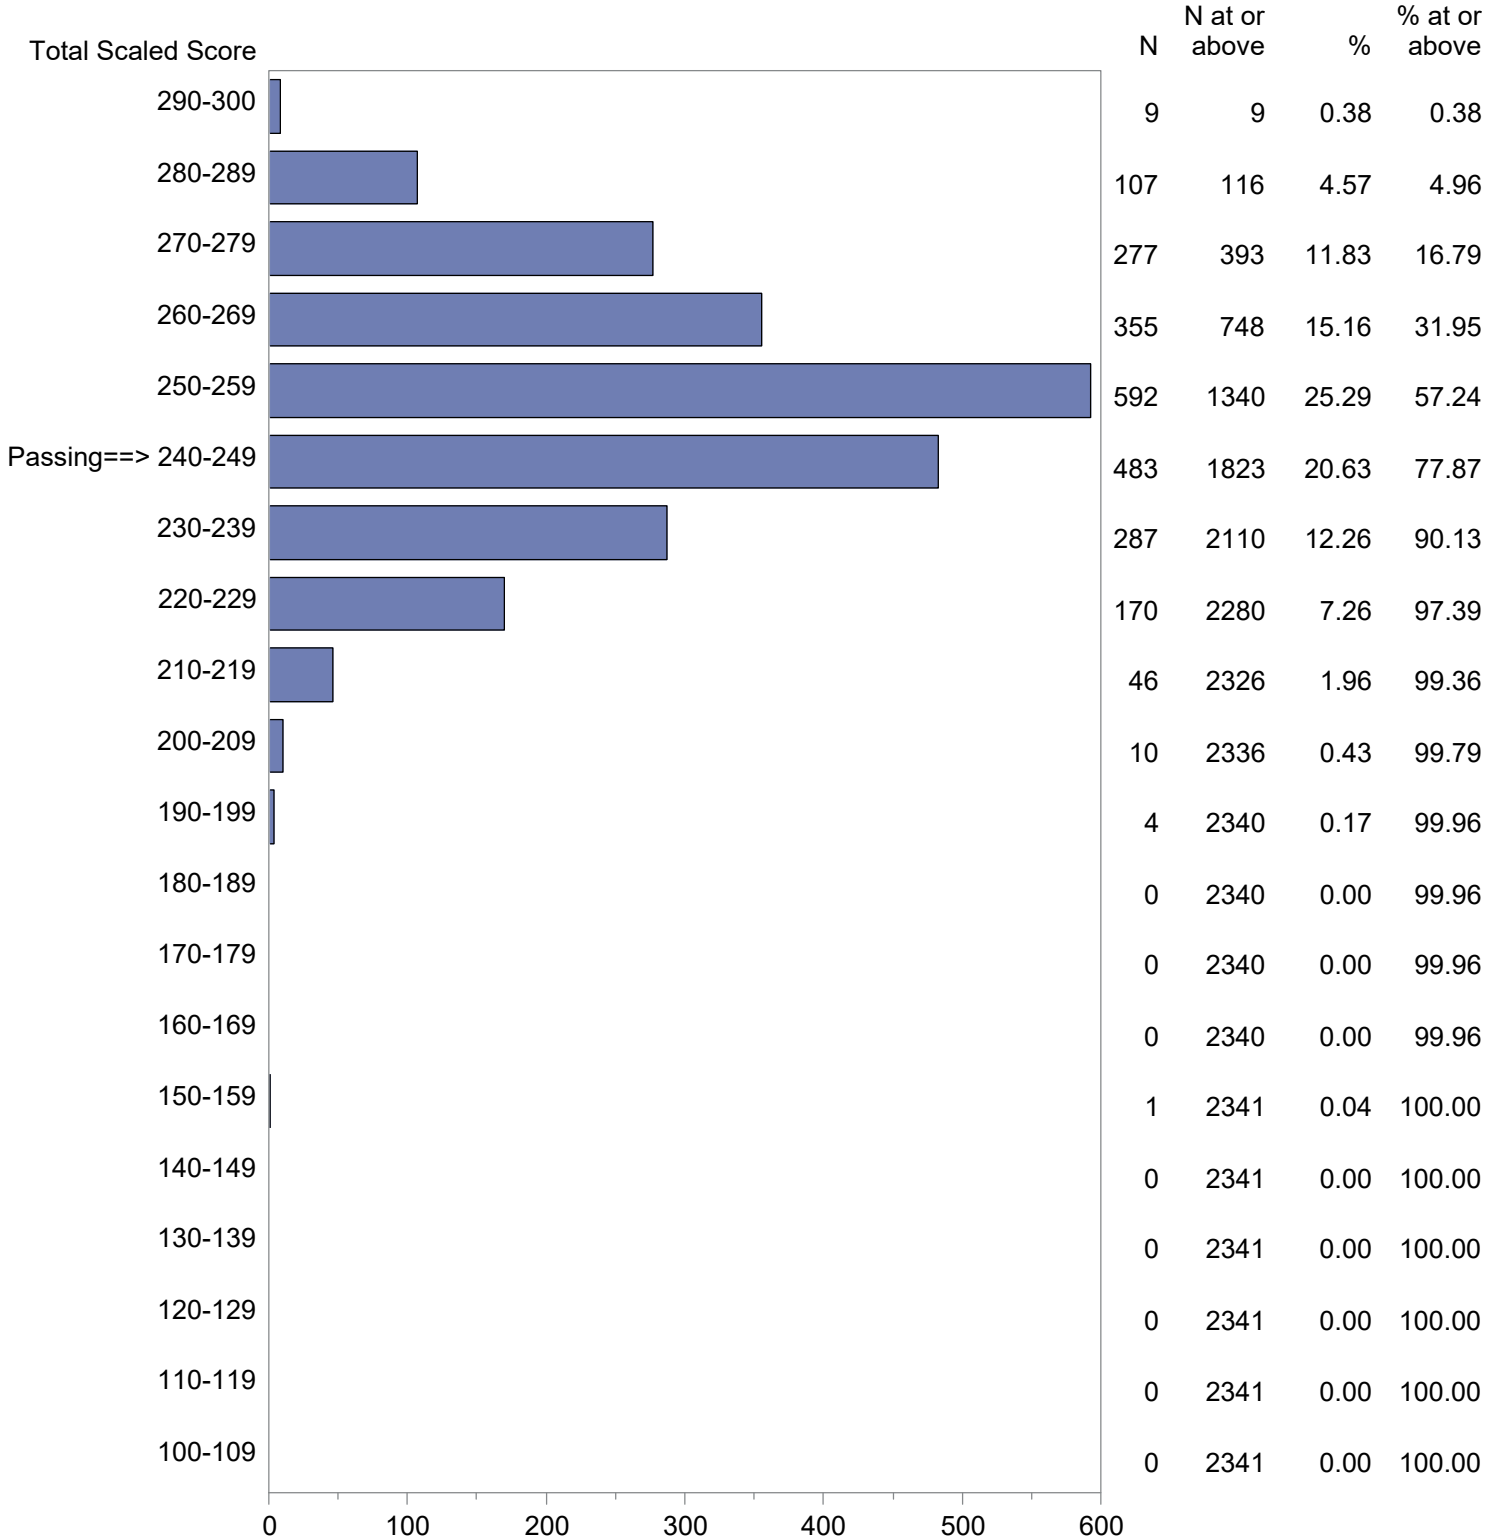

Massachusetts Tests for Educator Licensure (MTEL)
September 1, 2023 - August 31, 2024
Total Scaled Score Distribution by Test Field (All Forms)

Test Field=178 Gen Curric Lang Arts and History/Social Science

NOTE: The accompanying explanatory notes and interpretive cautions are an integral part of this report.