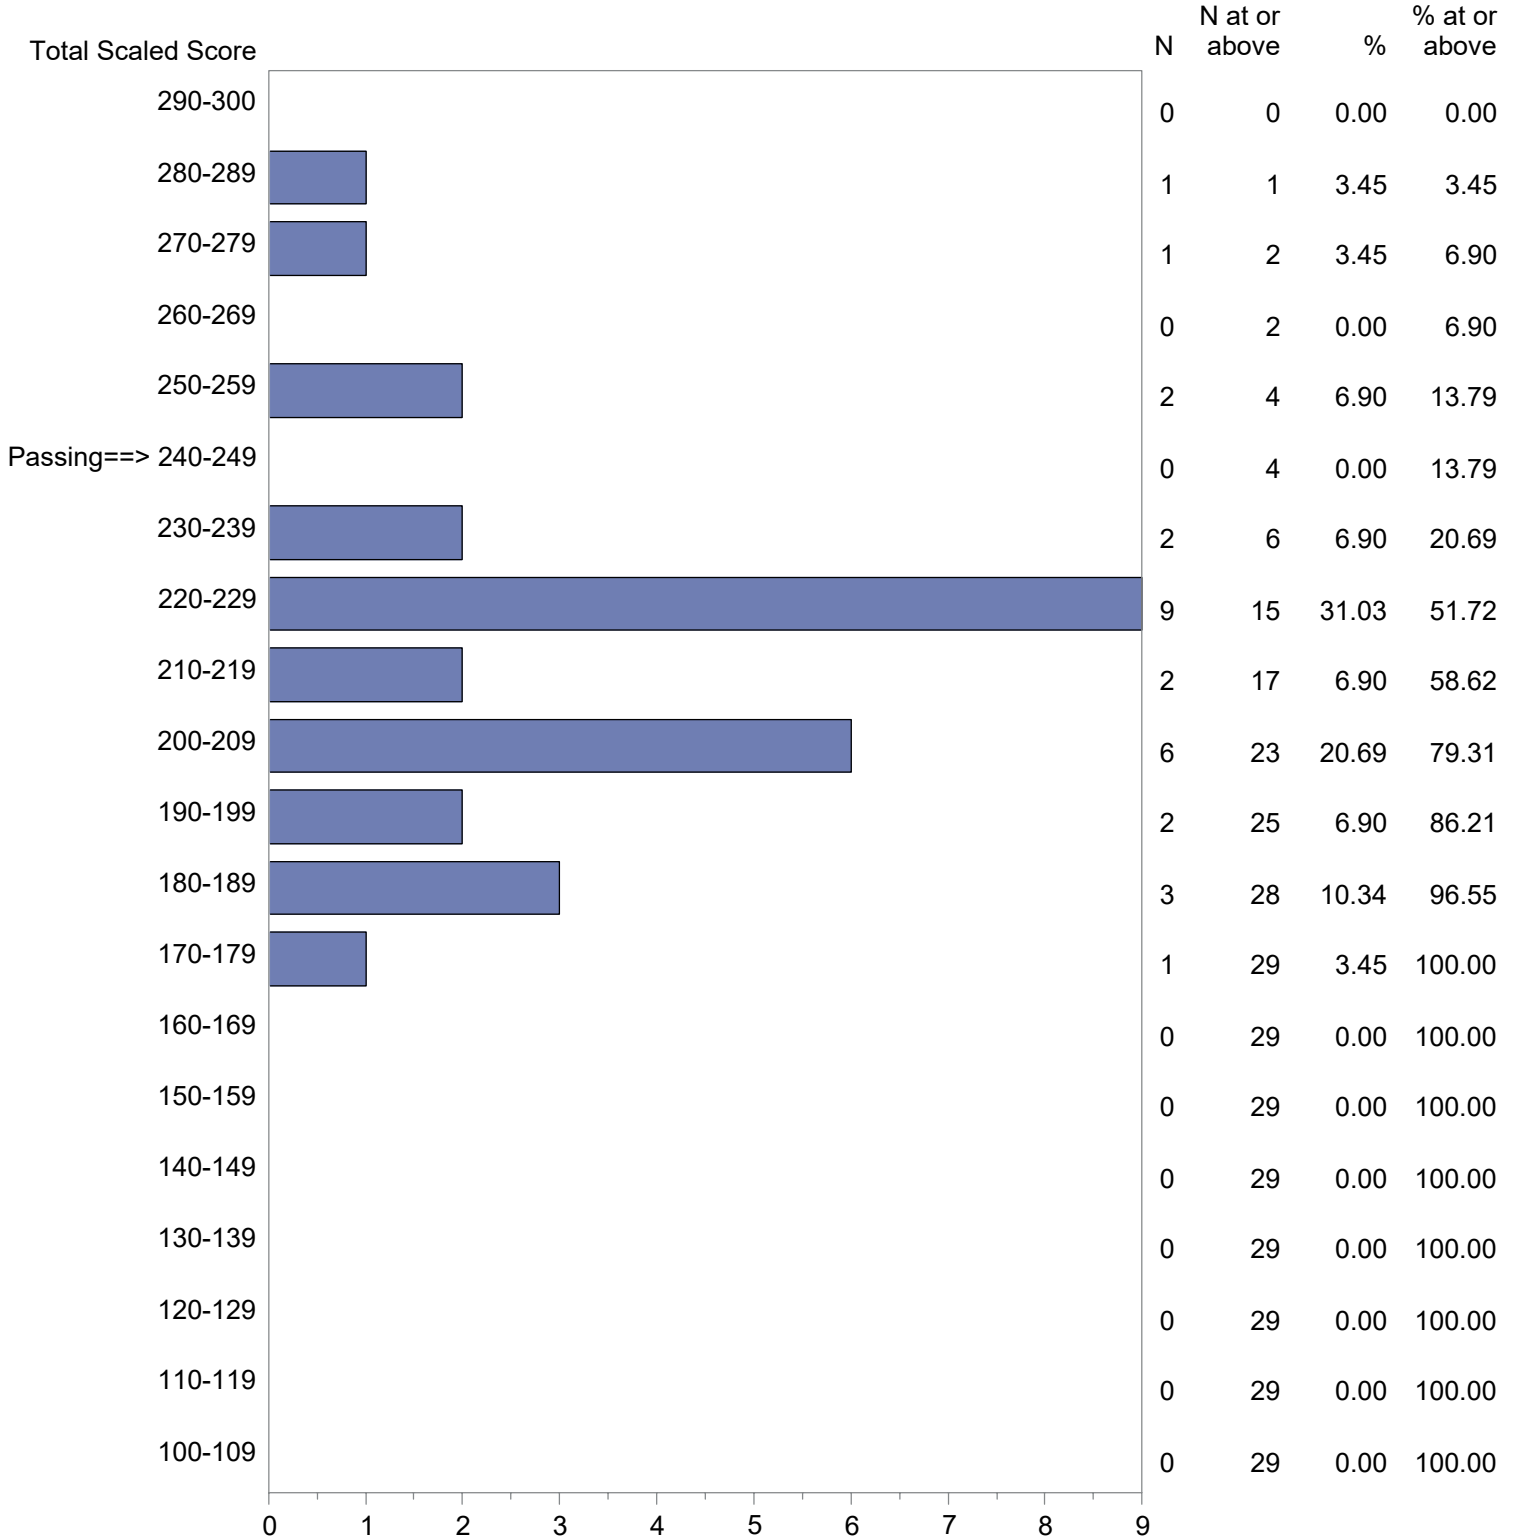

Massachusetts Tests for Educator Licensure (MTEL)
September 1, 2022 - August 31, 2023
Total Scaled Score Distribution by Test Field (All Forms)

Test Field=053 Elementary Mathematics

NOTE: The accompanying explanatory notes and interpretive cautions are an integral part of this report.