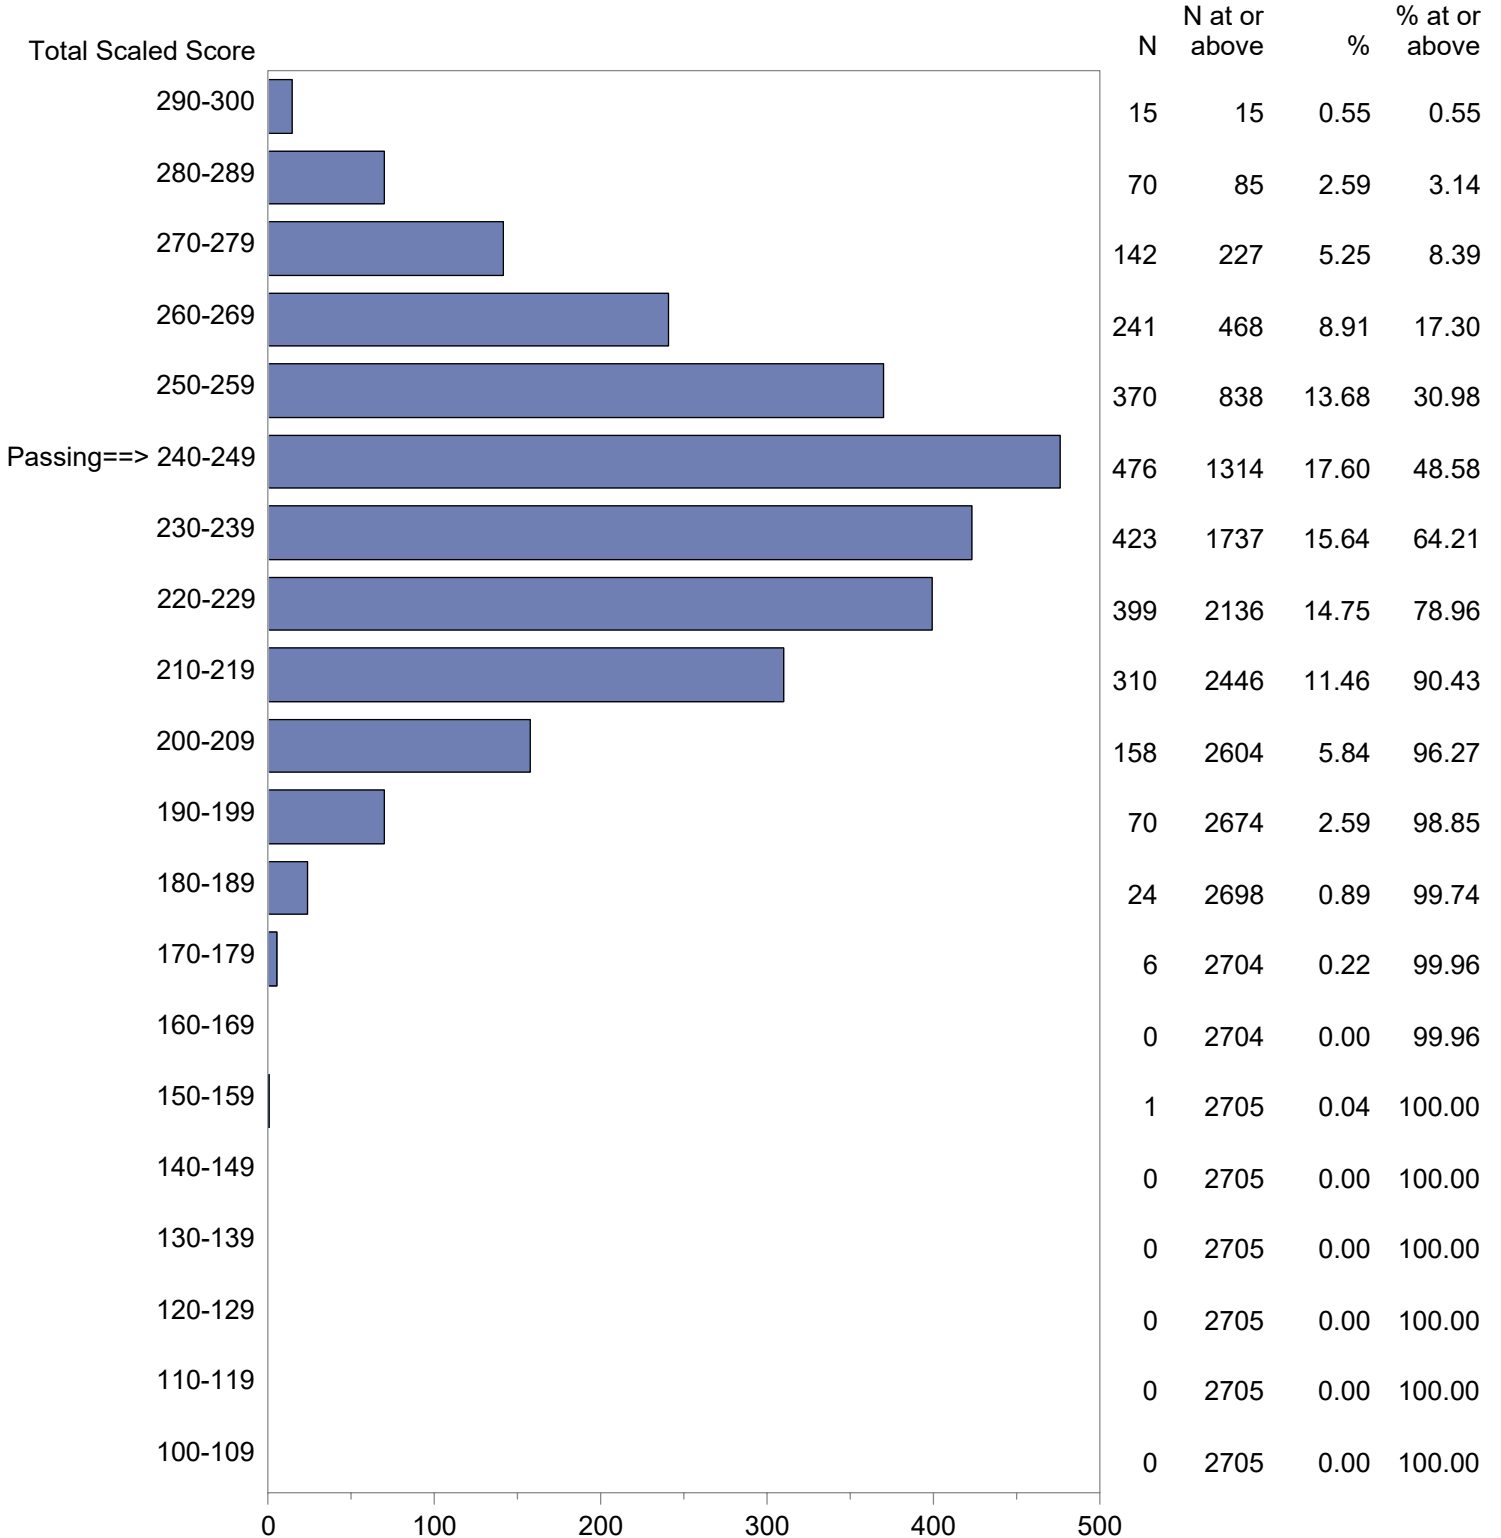

Massachusetts Tests for Educator Licensure (MTEL)
September 1, 2022 - August 31, 2023
Total Scaled Score Distribution by Test Field (All Forms)

Test Field=03 General Curriculum - Multi-Subject

NOTE: The accompanying explanatory notes and interpretive cautions are an integral part of this report.