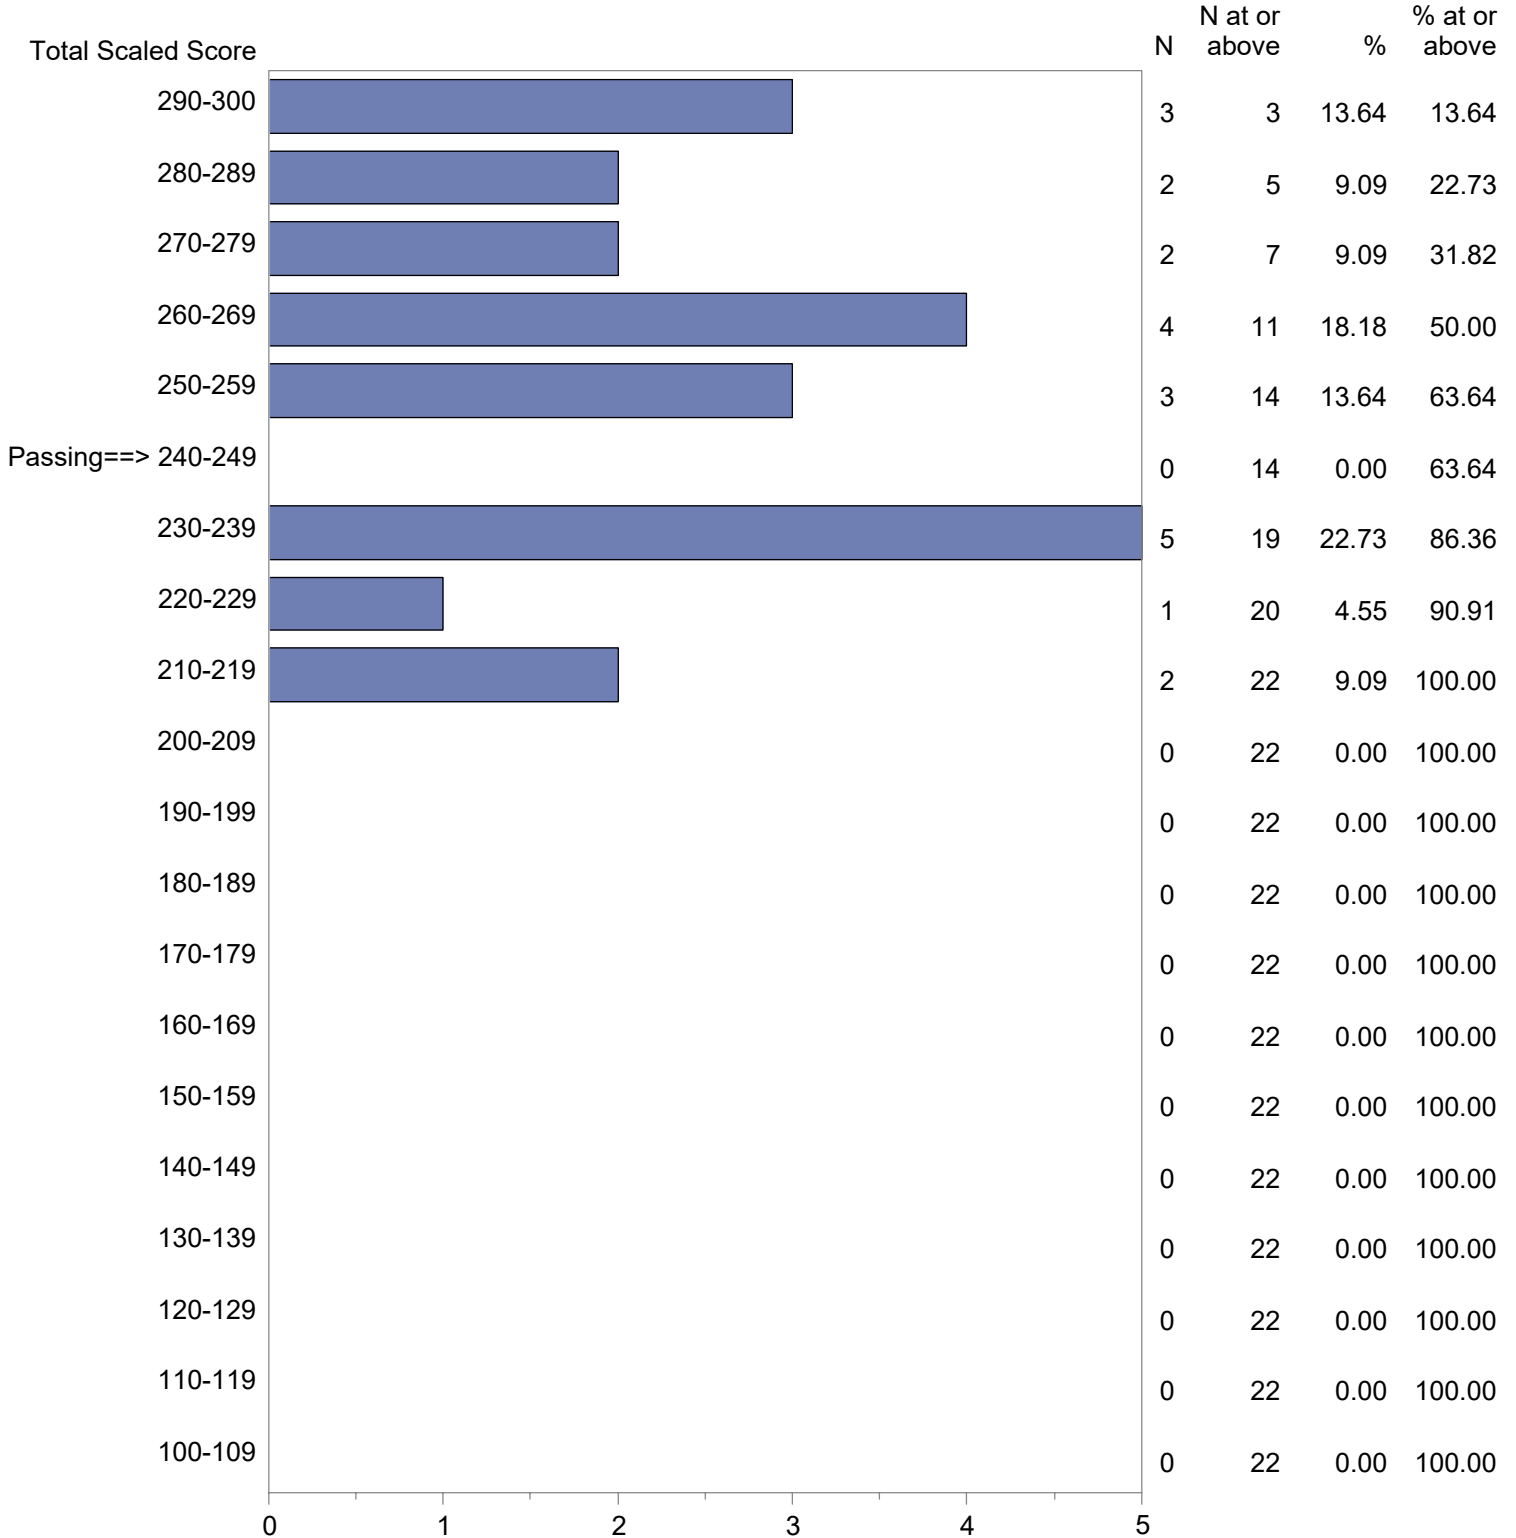

Massachusetts Tests for Educator Licensure (MTEL)
September 1, 2022 - August 31, 2023
Total Scaled Score Distribution by Test Field (All Forms)

Test Field=015 Latin and Classical Humanities

NOTE: The accompanying explanatory notes and interpretive cautions are an integral part of this report.