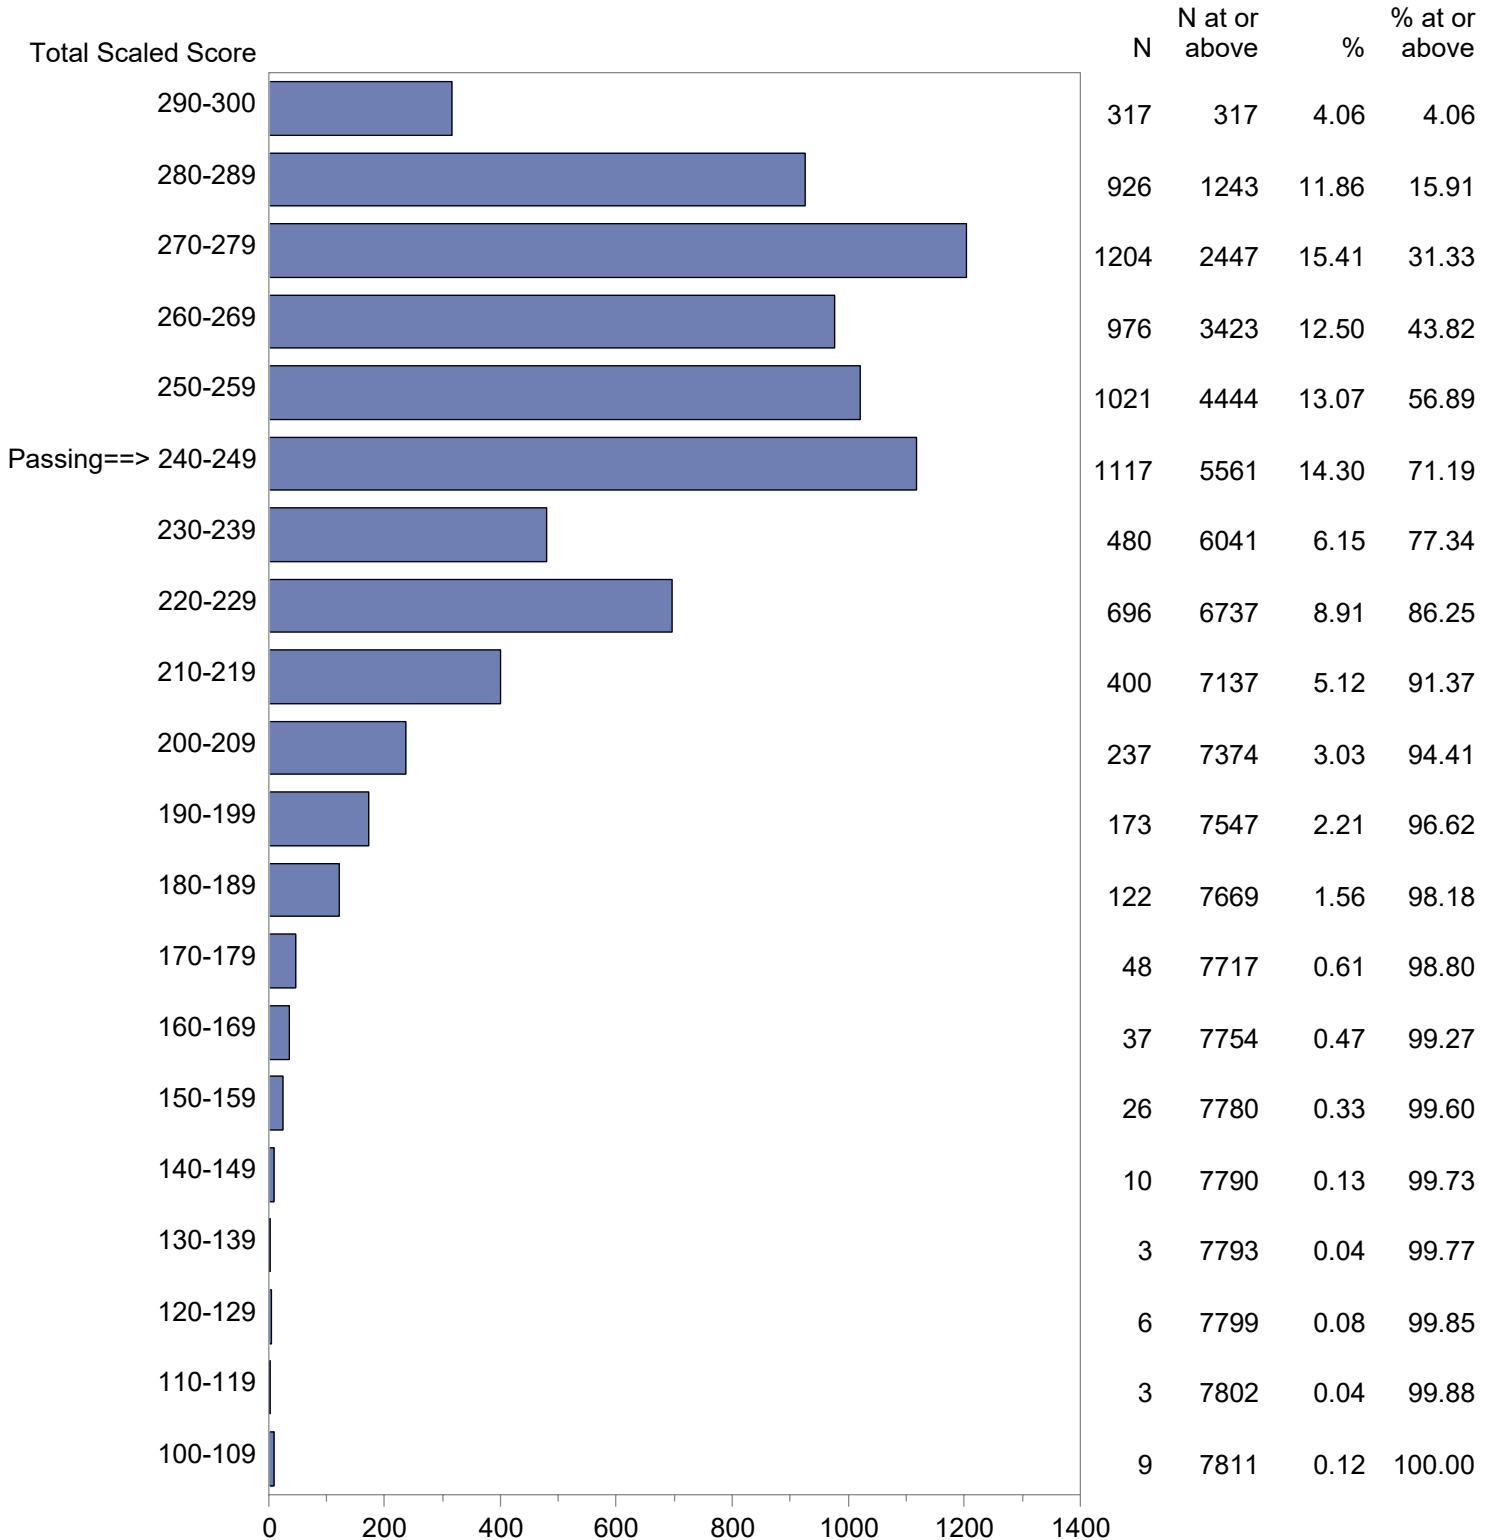

Massachusetts Tests for Educator Licensure (MTEL)  
September 1, 2022 - August 31, 2023  
Total Scaled Score Distribution by Test Field (All Forms)

Test Field=01 Communication and Literacy Skills - Reading