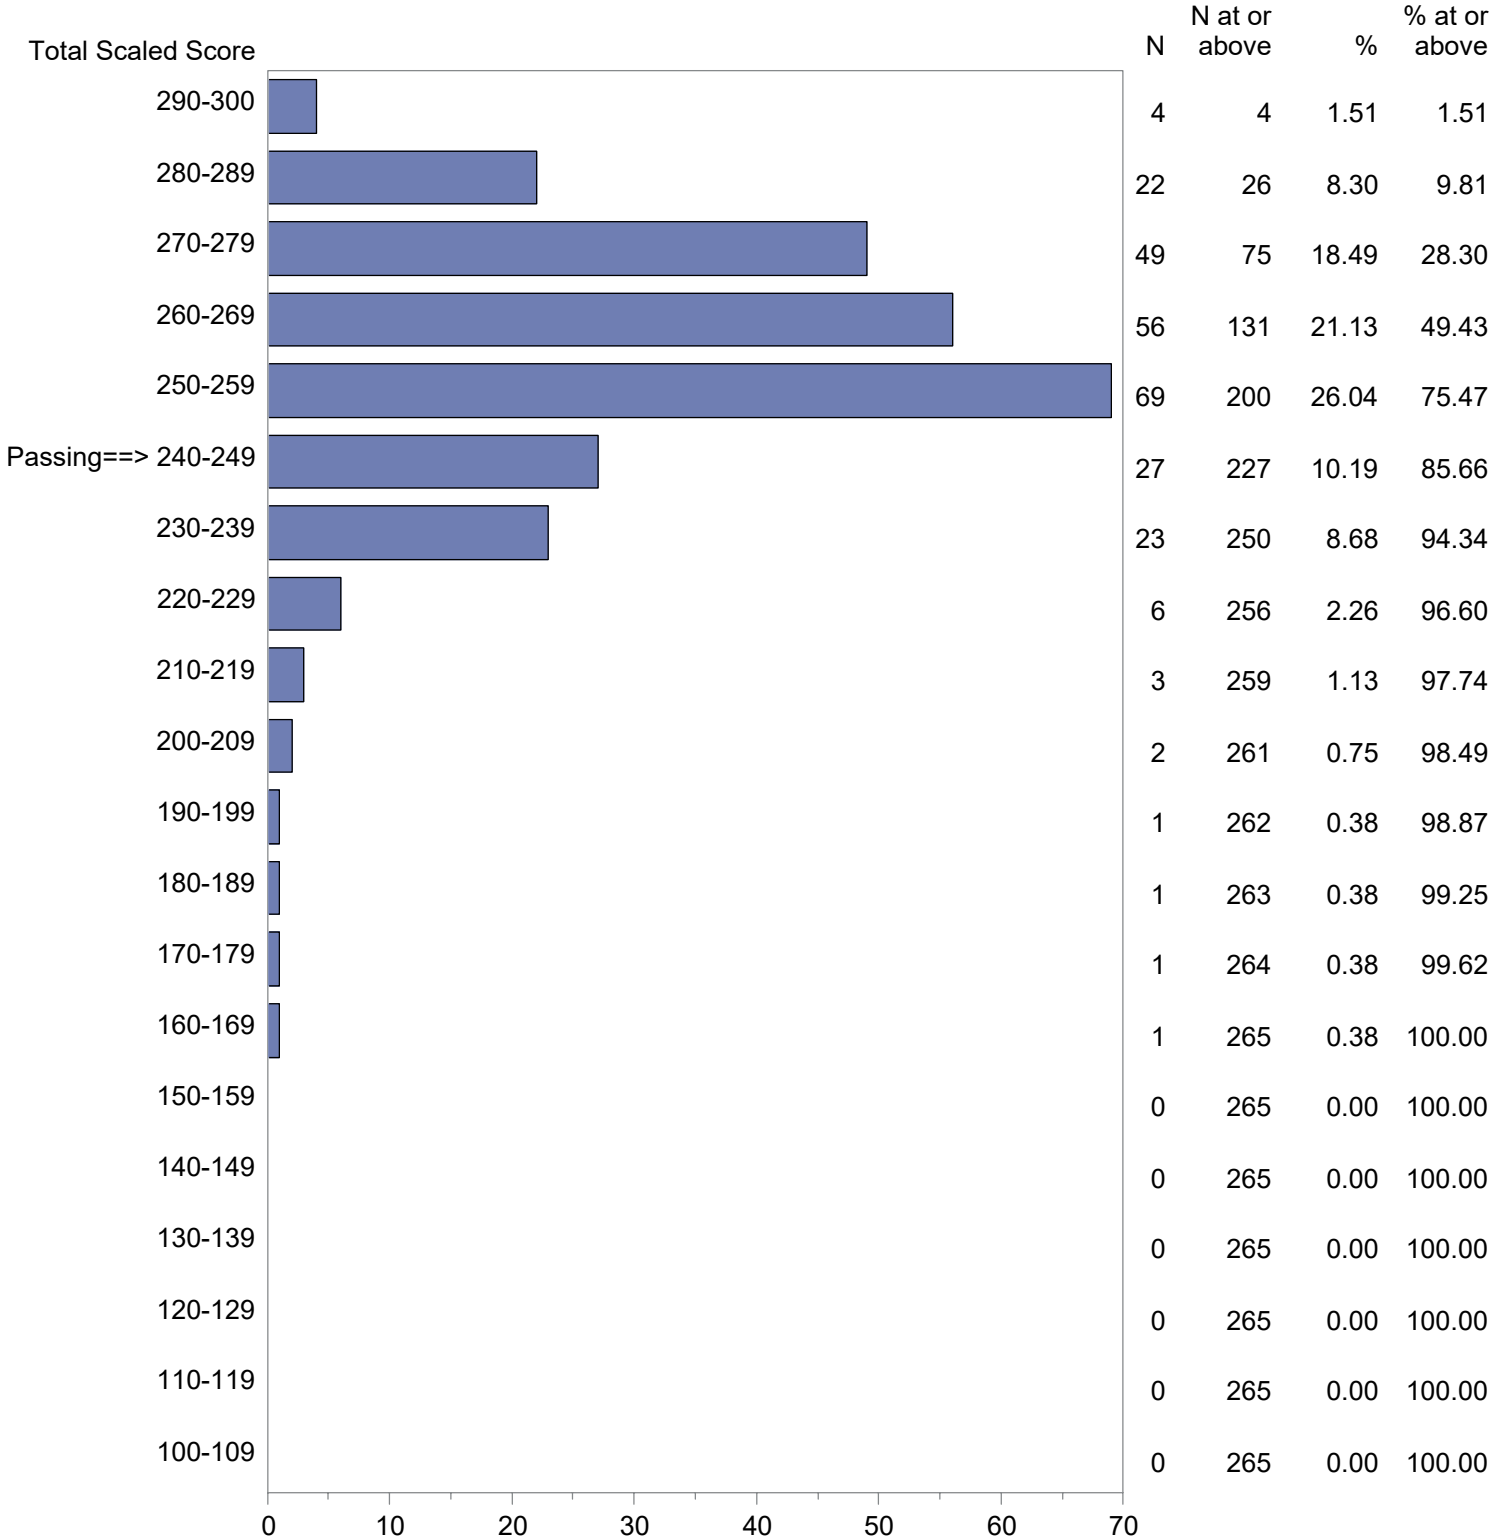

Massachusetts Tests for Educator Licensure (MTEL)
September 1, 2022 - August 31, 2023
Total Scaled Score Distribution by Test Field (All Forms)

Test Field=062 Reading Specialist

NOTE: The accompanying explanatory notes and interpretive cautions are an integral part of this report.