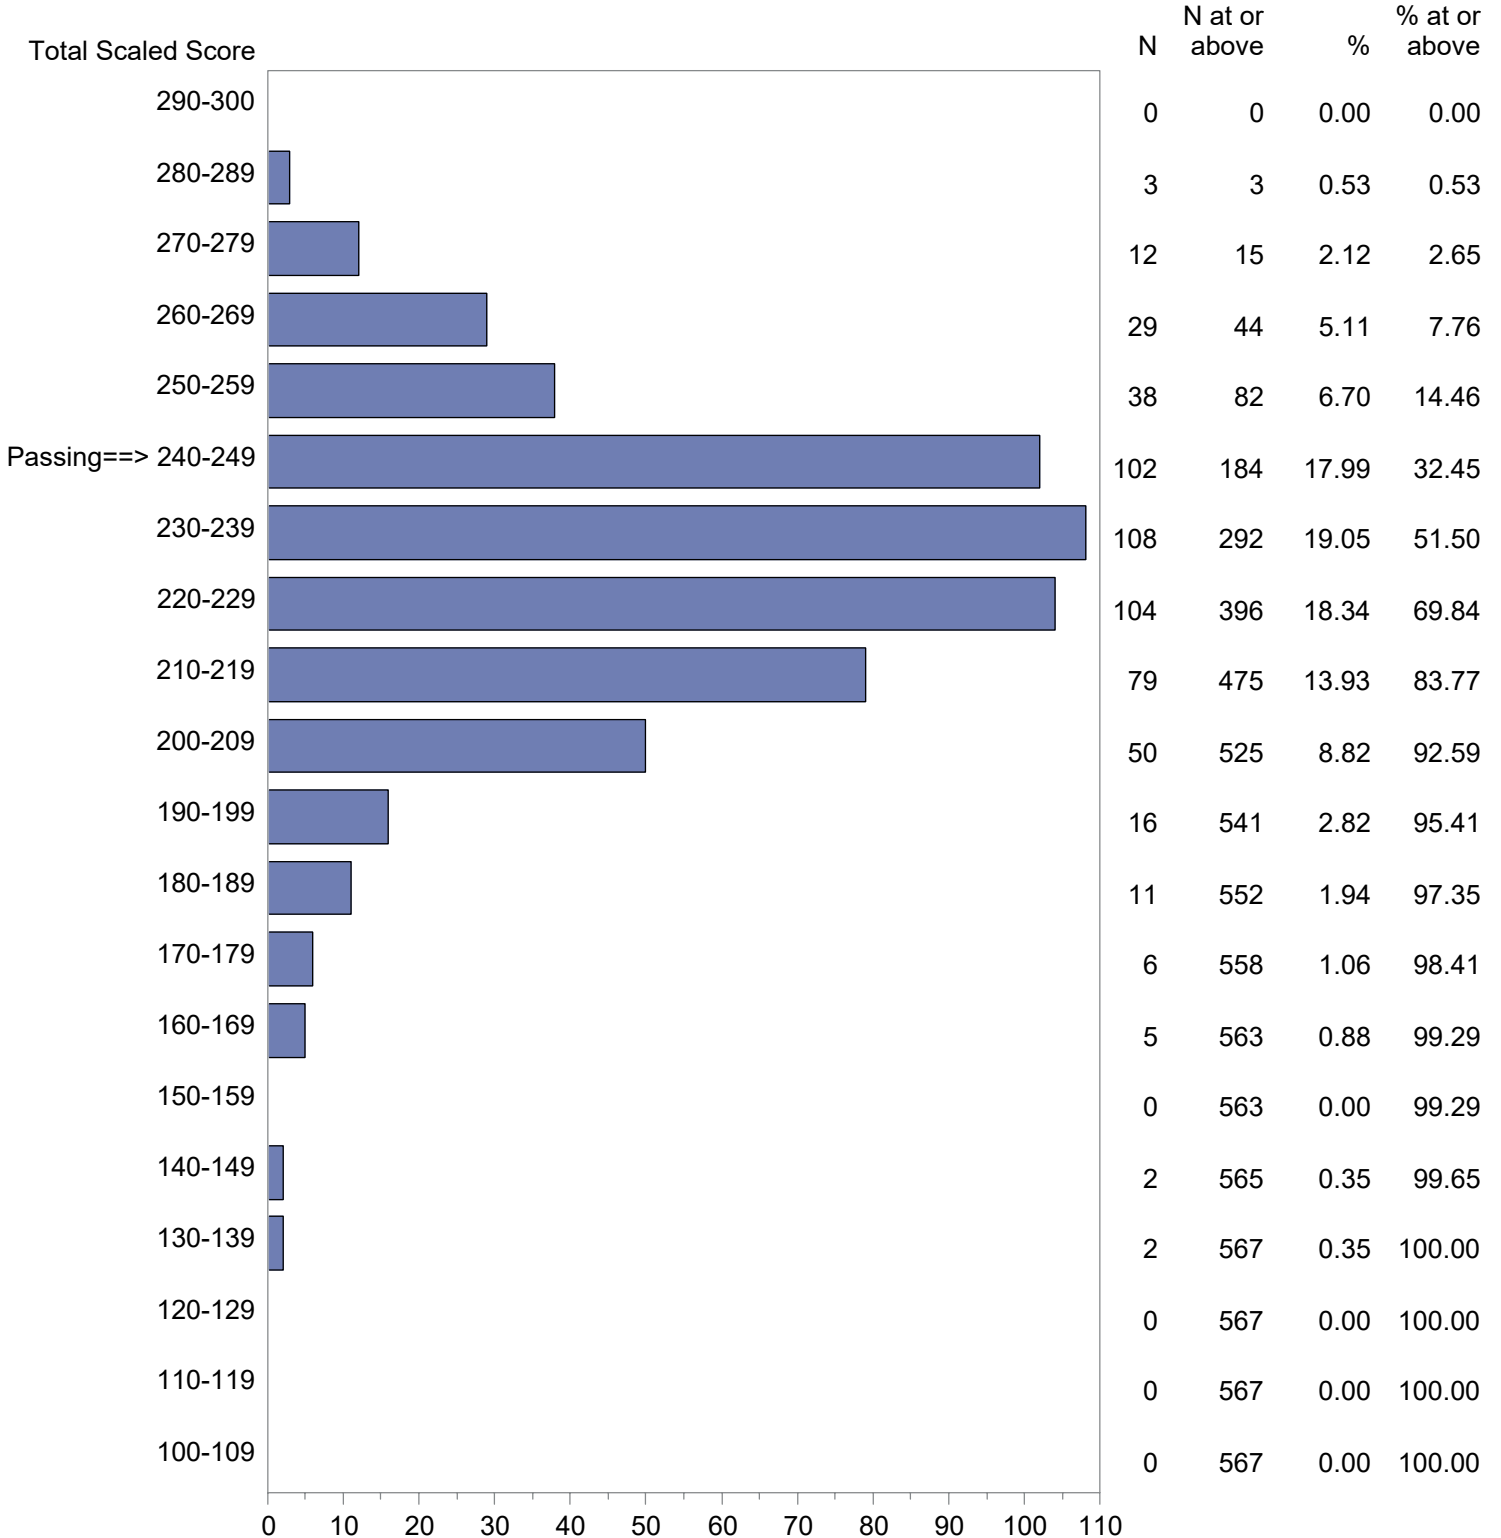

Massachusetts Tests for Educator Licensure (MTEL)
September 1, 2022 - August 31, 2023
Total Scaled Score Distribution by Test Field (All Forms)

Test Field=002 Early Childhood

NOTE: The accompanying explanatory notes and interpretive cautions are an integral part of this report.