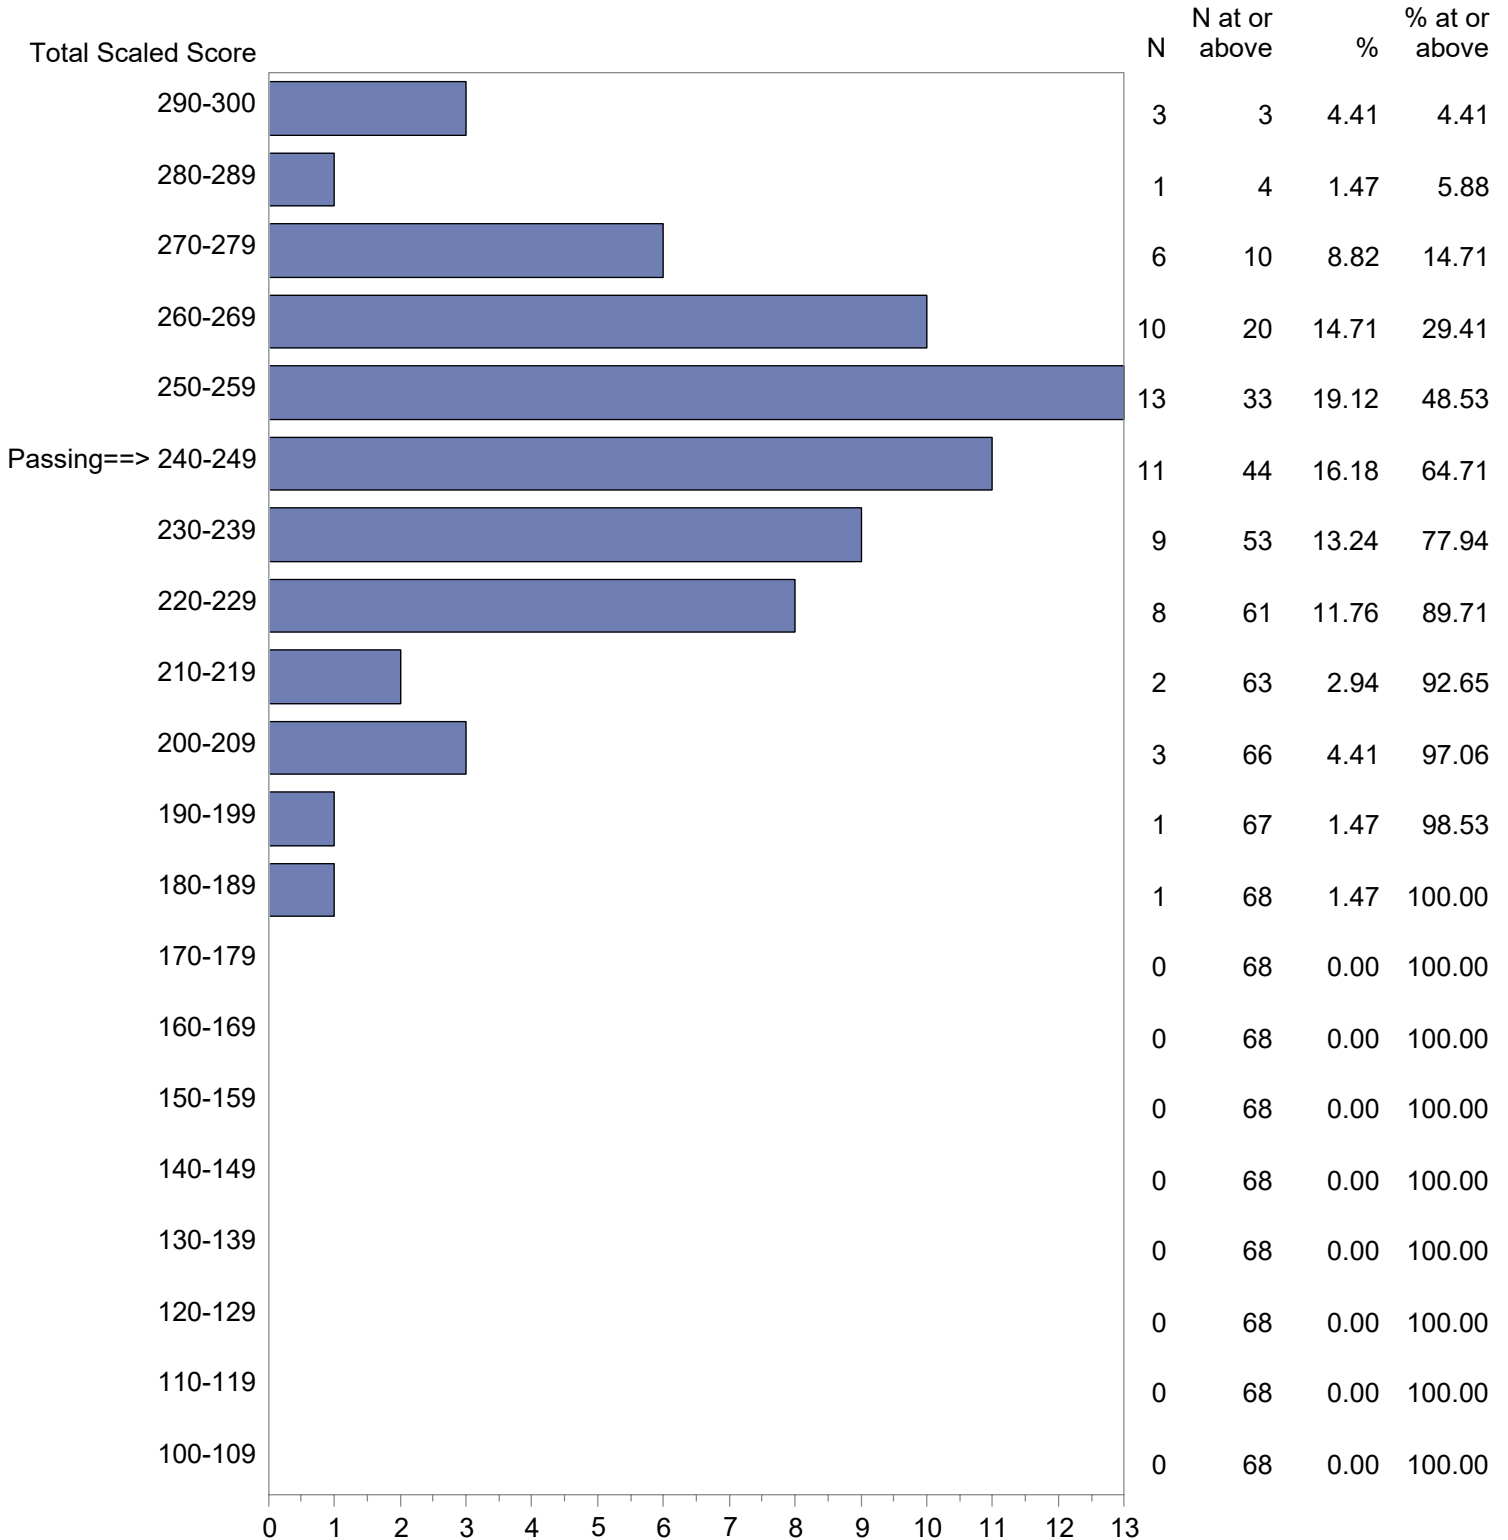

Massachusetts Tests for Educator Licensure (MTEL)
September 1, 2022 - August 31, 2023
Total Scaled Score Distribution by Test Field (All Forms)

Test Field=077 Middle School Mathematics/Science

NOTE: The accompanying explanatory notes and interpretive cautions are an integral part of this report.