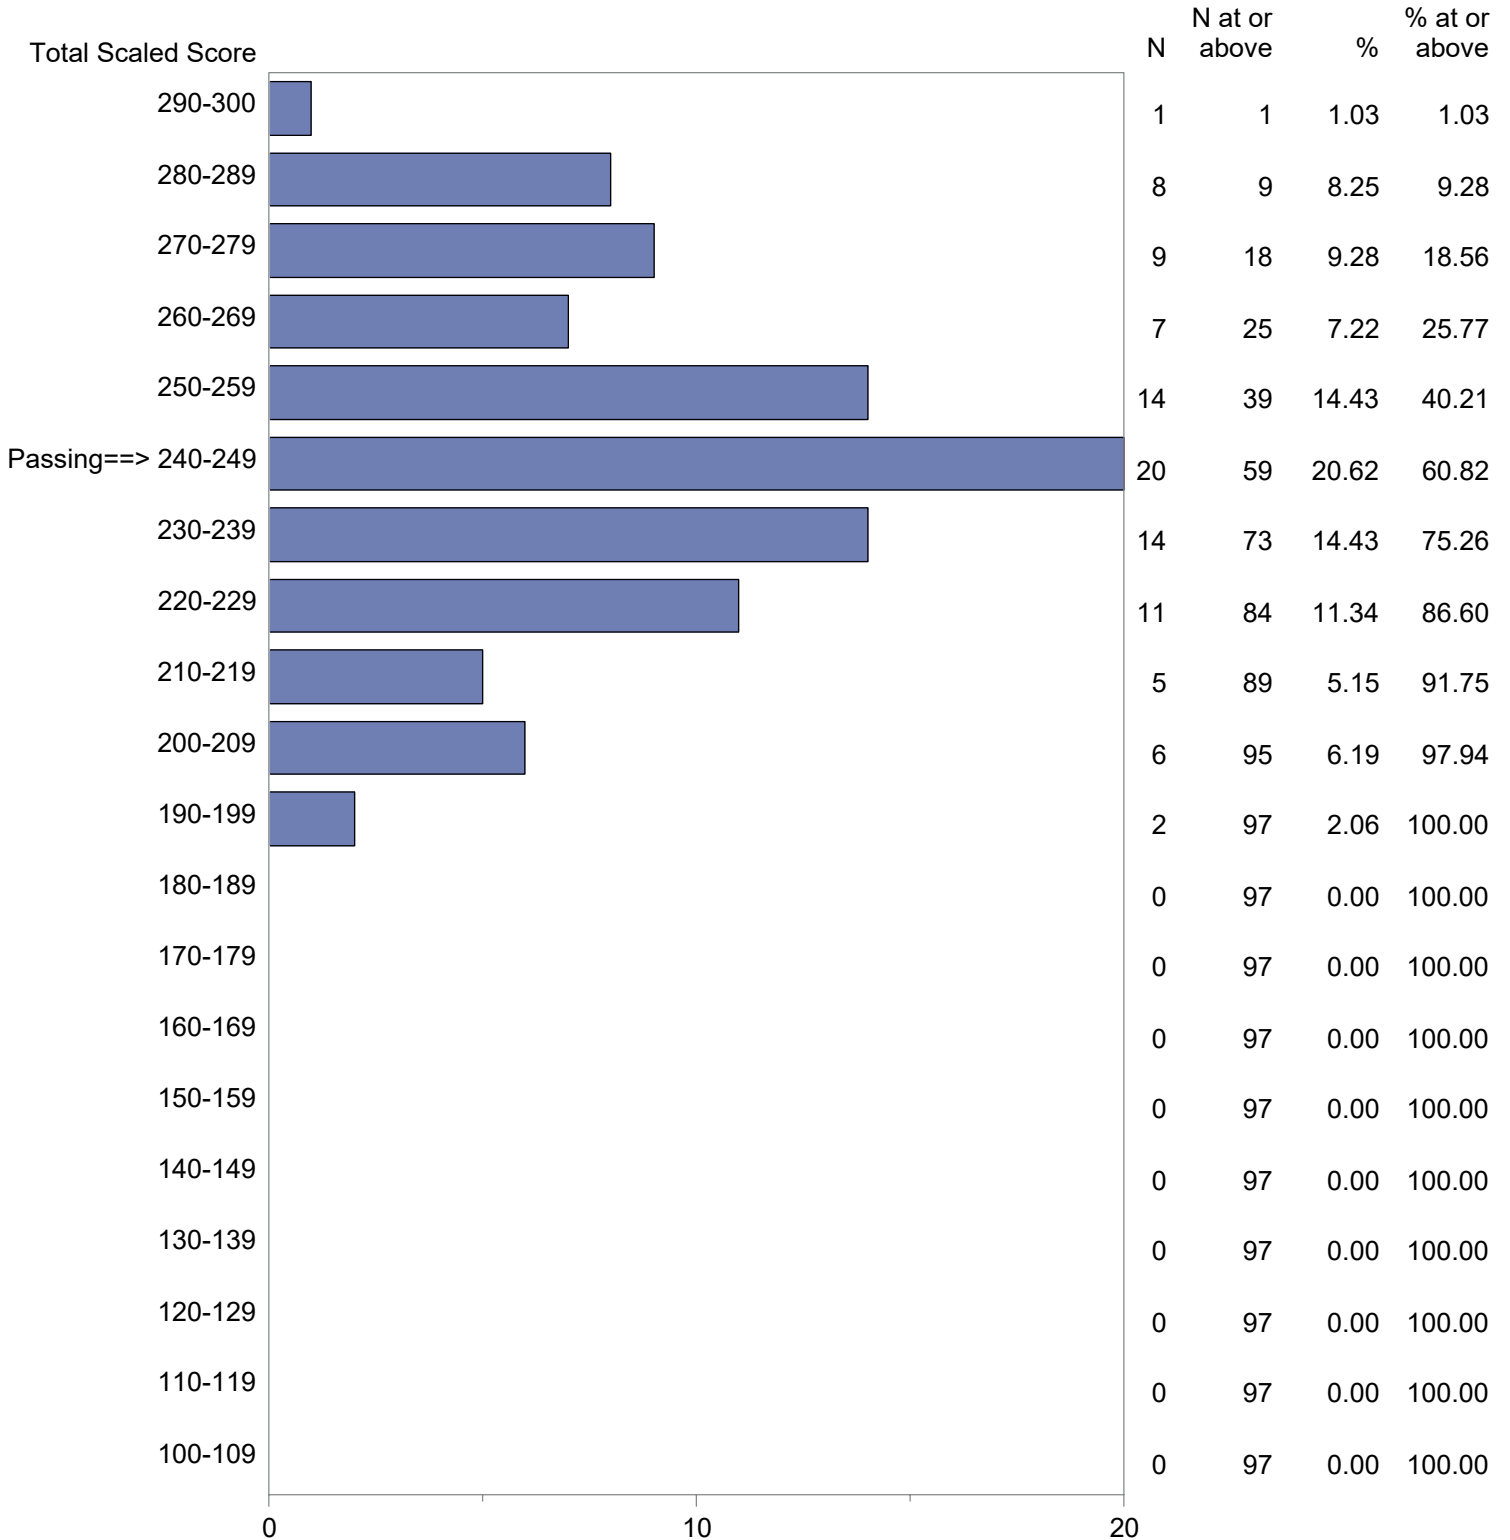

Massachusetts Tests for Educator Licensure (MTEL)
September 1, 2022 - August 31, 2023
Total Scaled Score Distribution by Test Field (All Forms)

Test Field=866 MoGEA: Reading Comprehension and Interpretation subtest

NOTE: The accompanying explanatory notes and interpretive cautions are an integral part of this report.