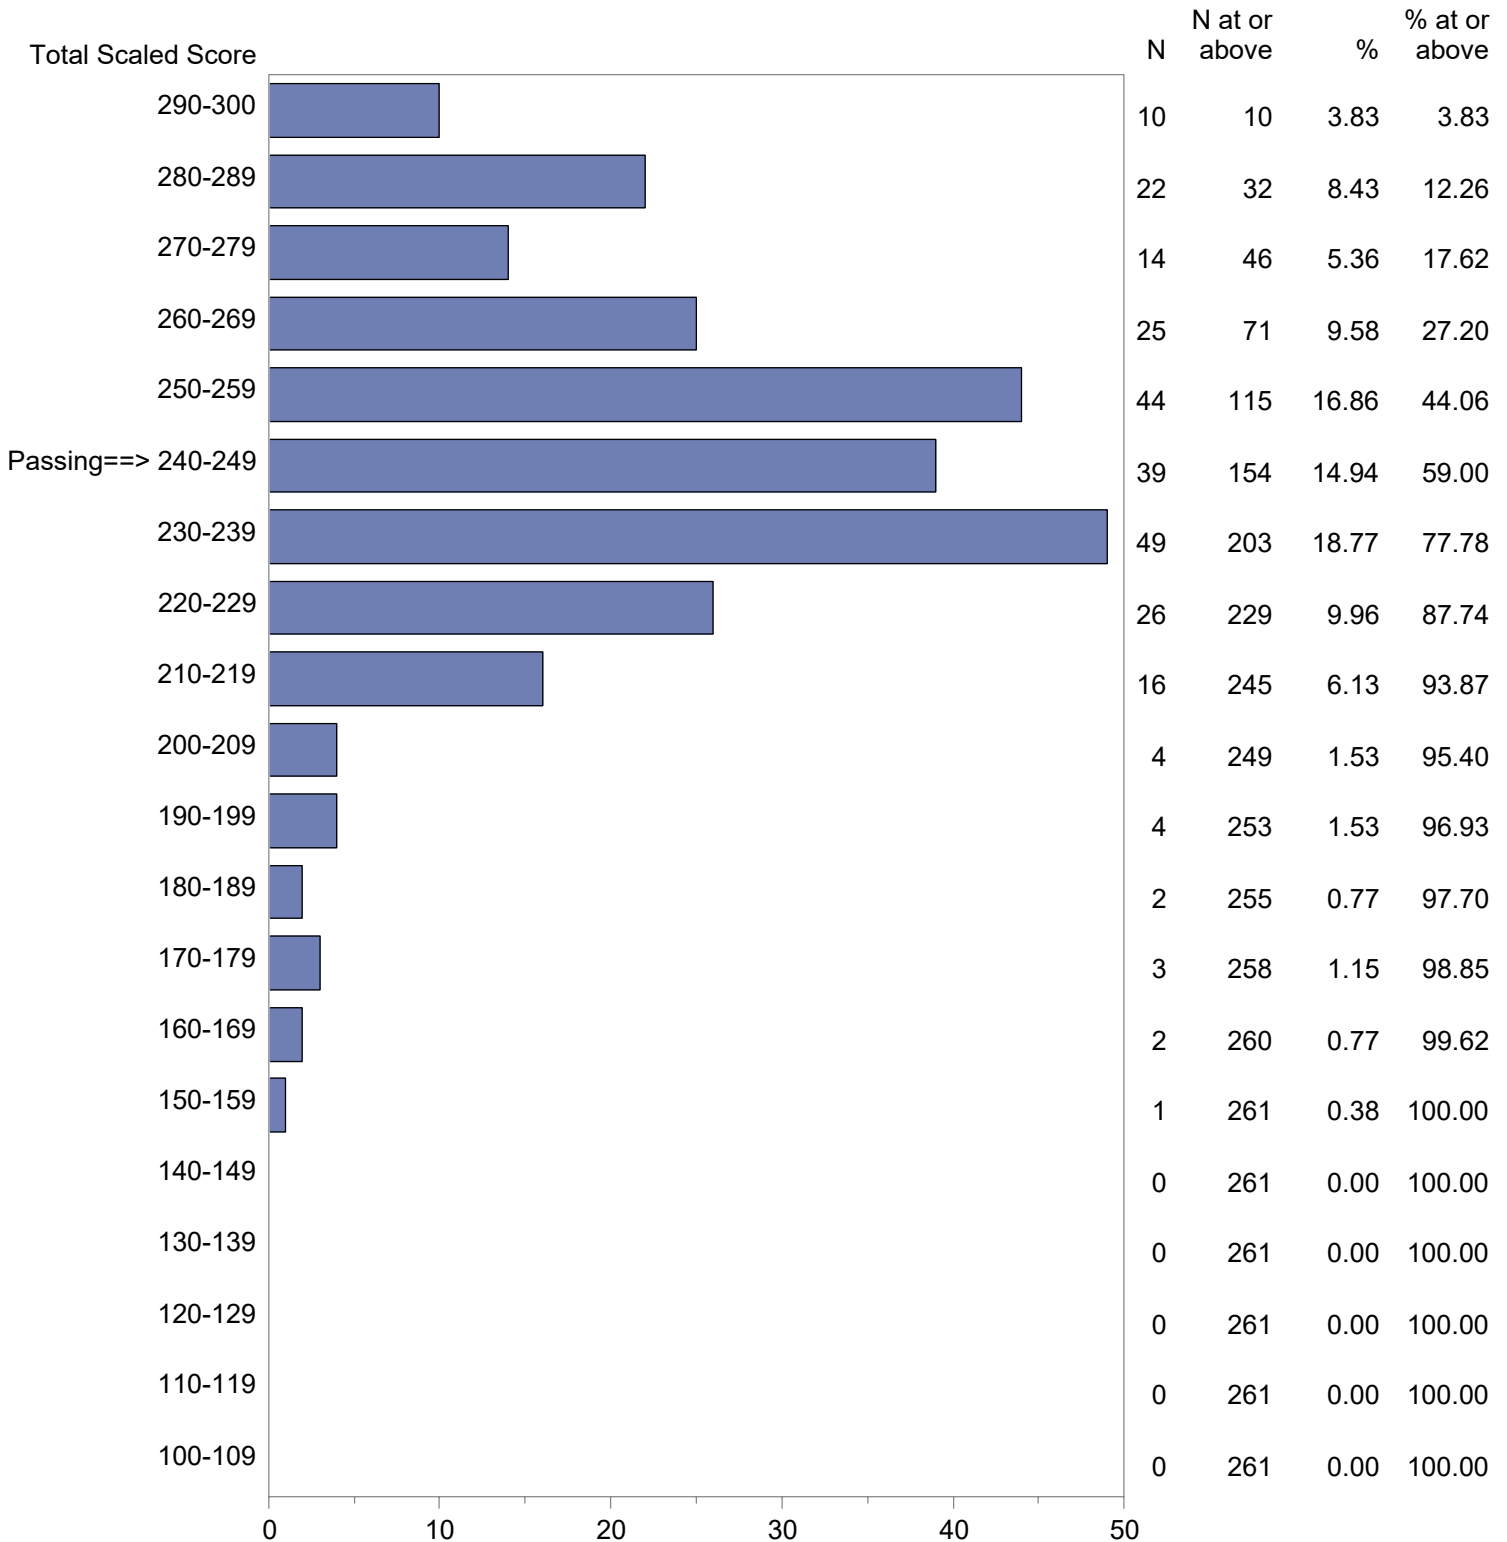

Massachusetts Tests for Educator Licensure (MTEL)
September 1, 2022 - August 31, 2023
Total Scaled Score Distribution by Test Field (All Forms)

Test Field=803 CASA: Writing subtest

NOTE: The accompanying explanatory notes and interpretive cautions are an integral part of this report.