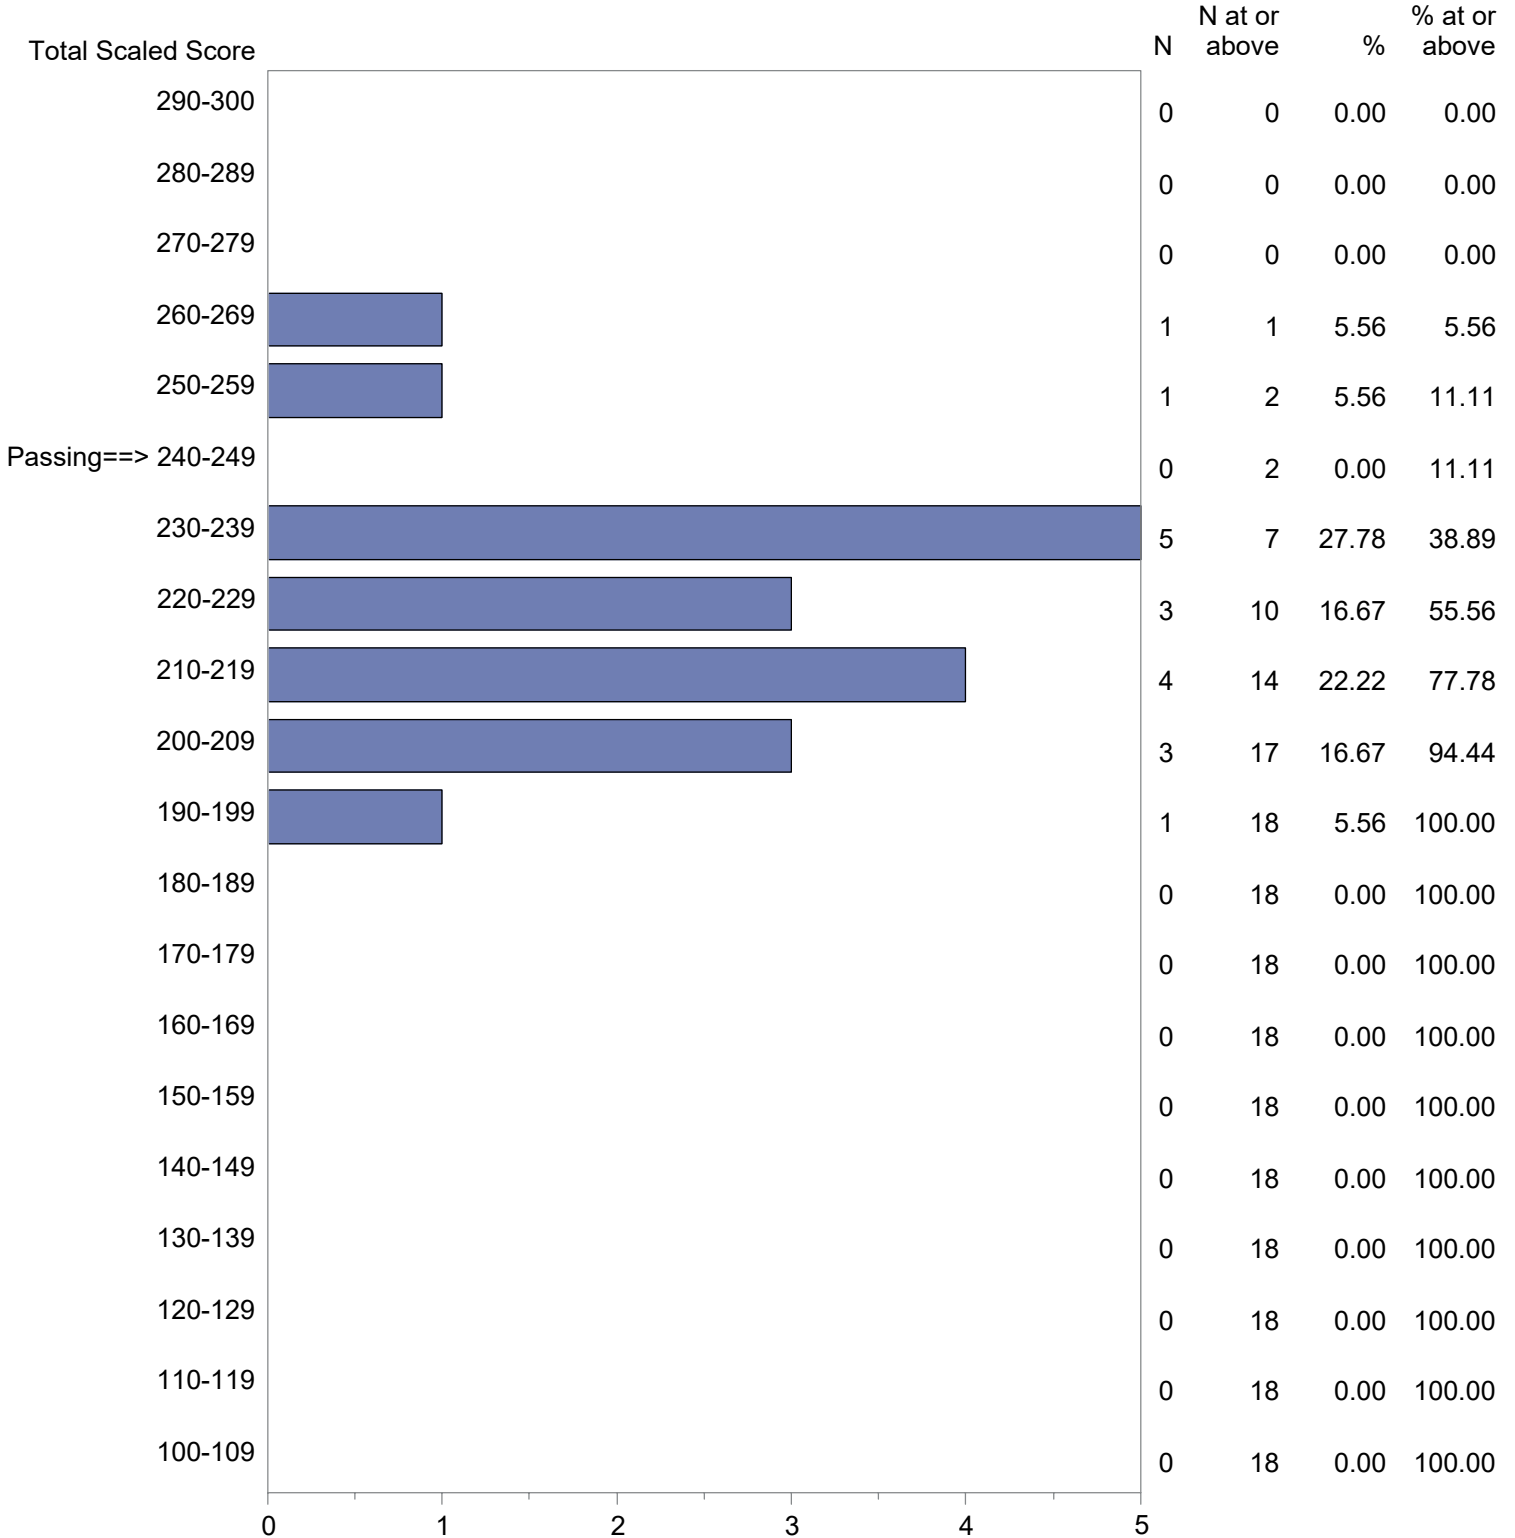

Massachusetts Tests for Educator Licensure (MTEL)
September 1, 2022 - August 31, 2023
Total Scaled Score Distribution by Test Field (All Forms)

Test Field=046 Dance

NOTE: The accompanying explanatory notes and interpretive cautions are an integral part of this report.