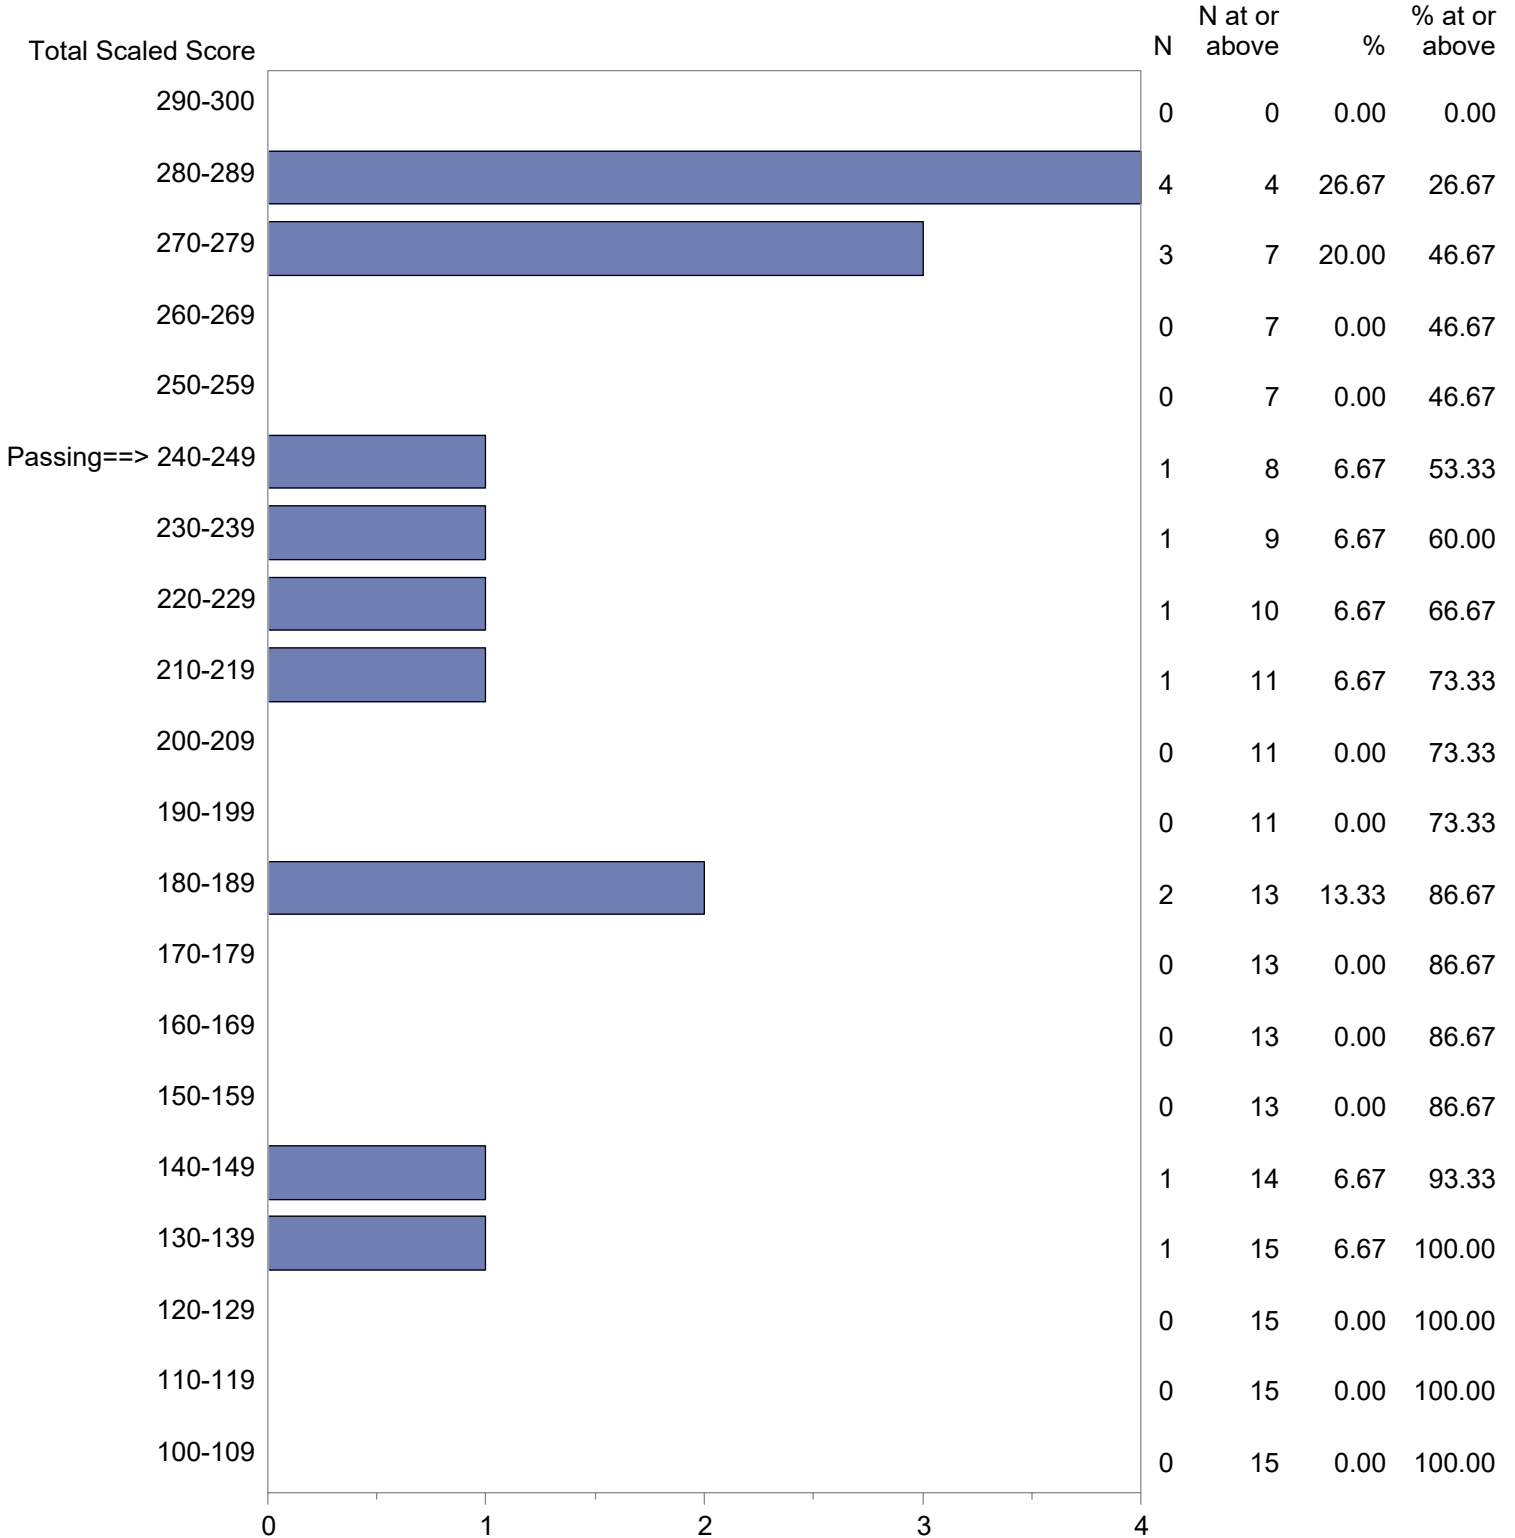

Massachusetts Tests for Educator Licensure (MTEL)
September 1, 2022 - August 31, 2023
Total Scaled Score Distribution by Test Field (All Forms)

Test Field=030 Italian

NOTE: The accompanying explanatory notes and interpretive cautions are an integral part of this report.