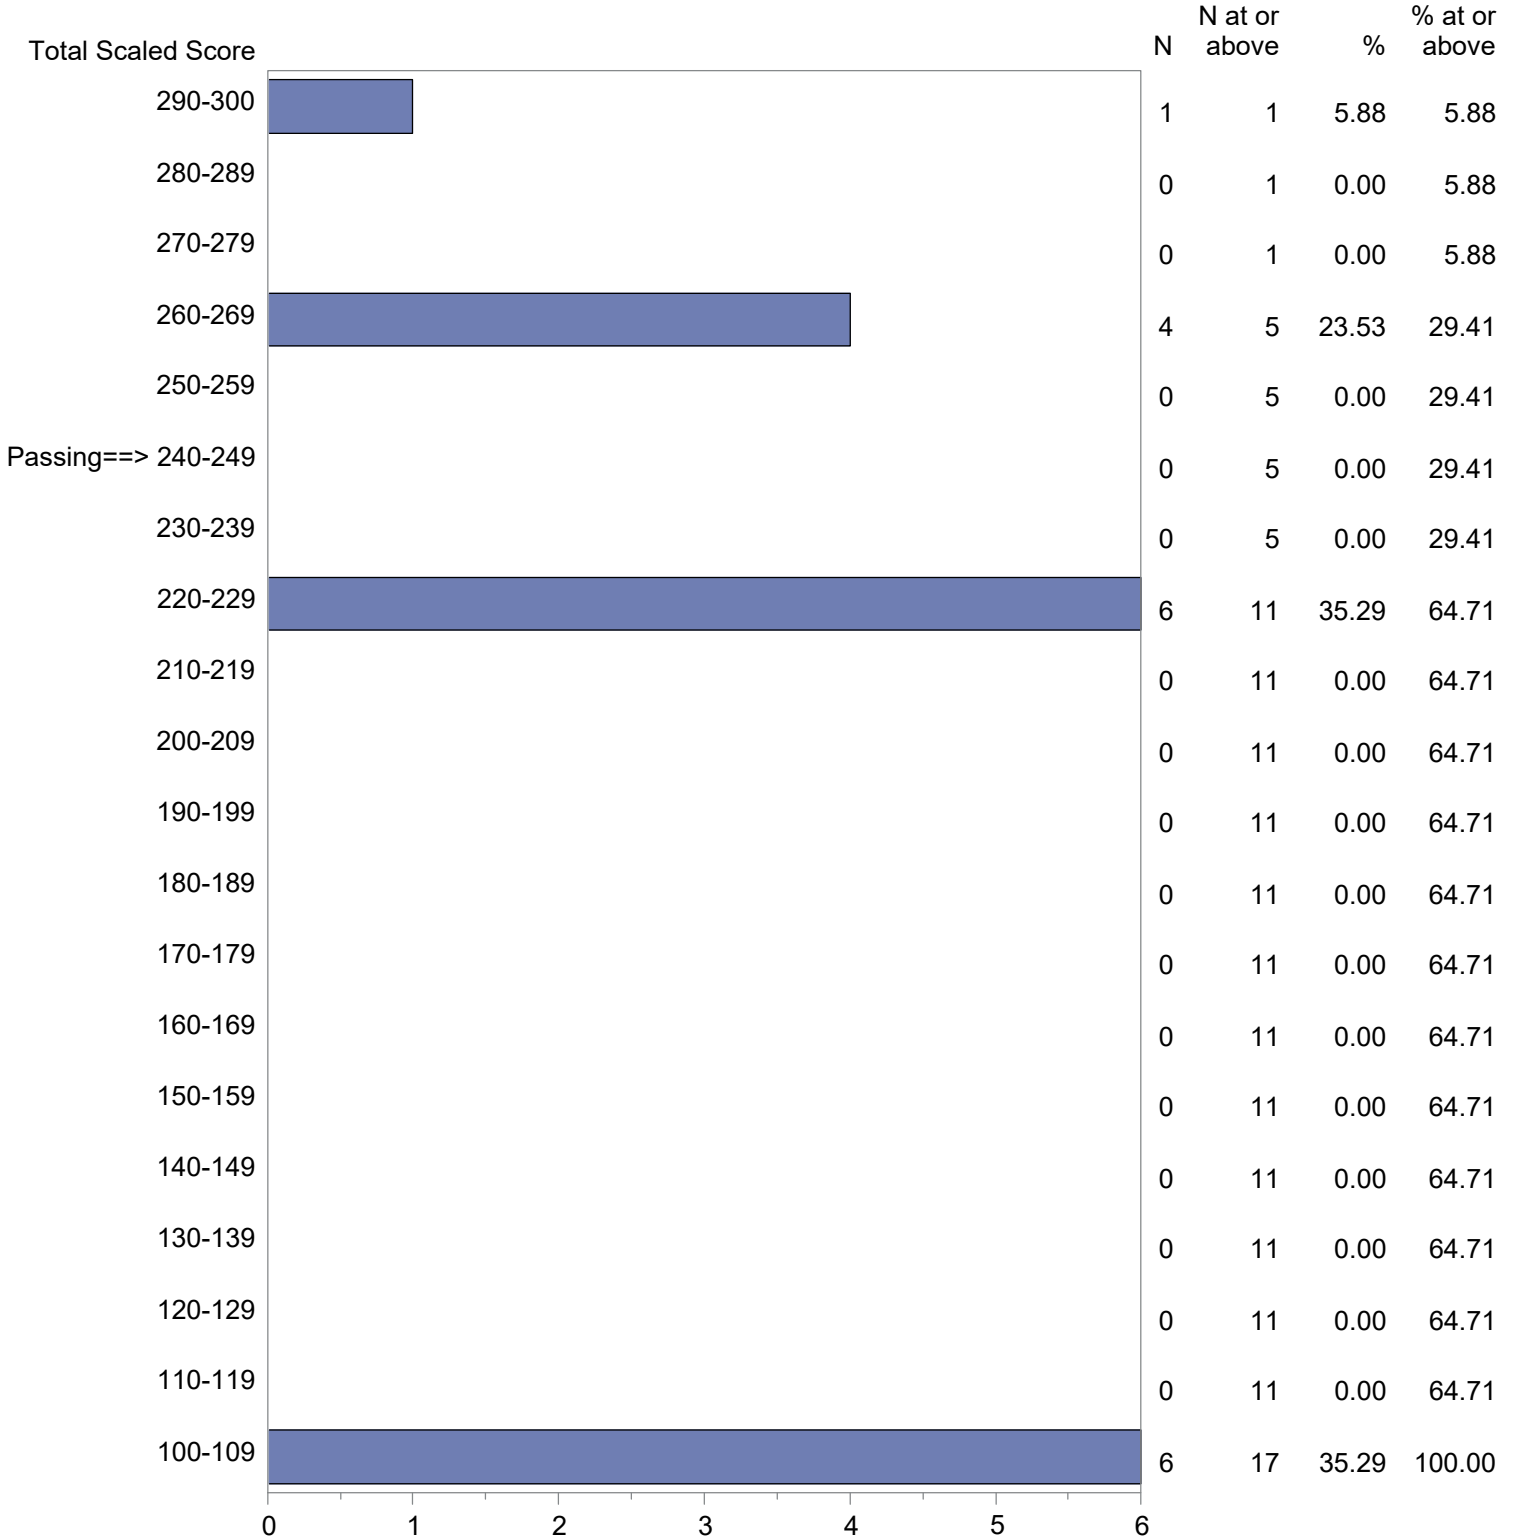

Massachusetts Tests for Educator Licensure (MTEL)
September 1, 2022 - August 31, 2023
Total Scaled Score Distribution by Test Field (All Forms)

Test Field=901 MTEL-Flex English Objective 0015

NOTE: The accompanying explanatory notes and interpretive cautions are an integral part of this report.