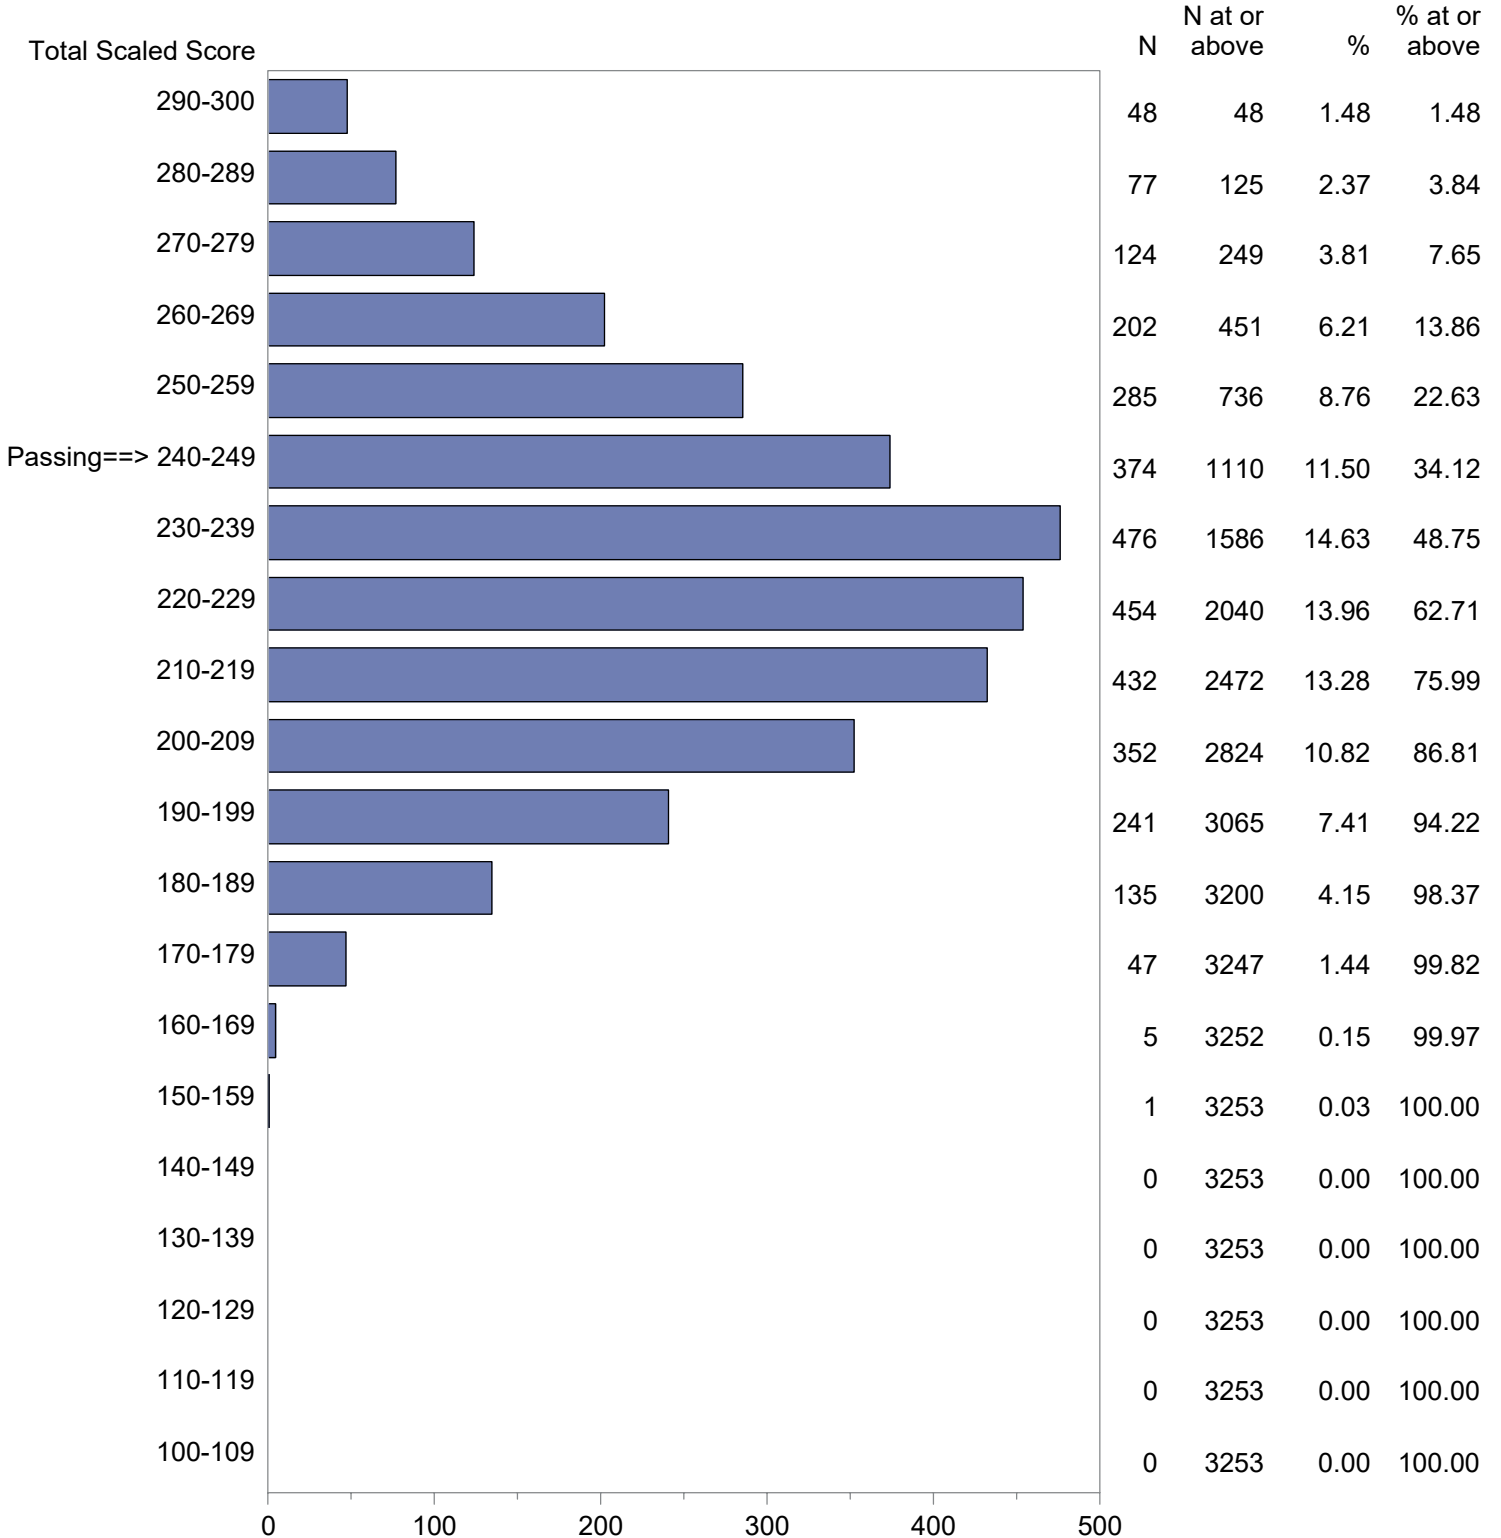

Massachusetts Tests for Educator Licensure (MTEL)
September 1, 2022 - August 31, 2023
Total Scaled Score Distribution by Test Field (All Forms)

Test Field=03 General Curriculum - Mathematics

NOTE: The accompanying explanatory notes and interpretive cautions are an integral part of this report.