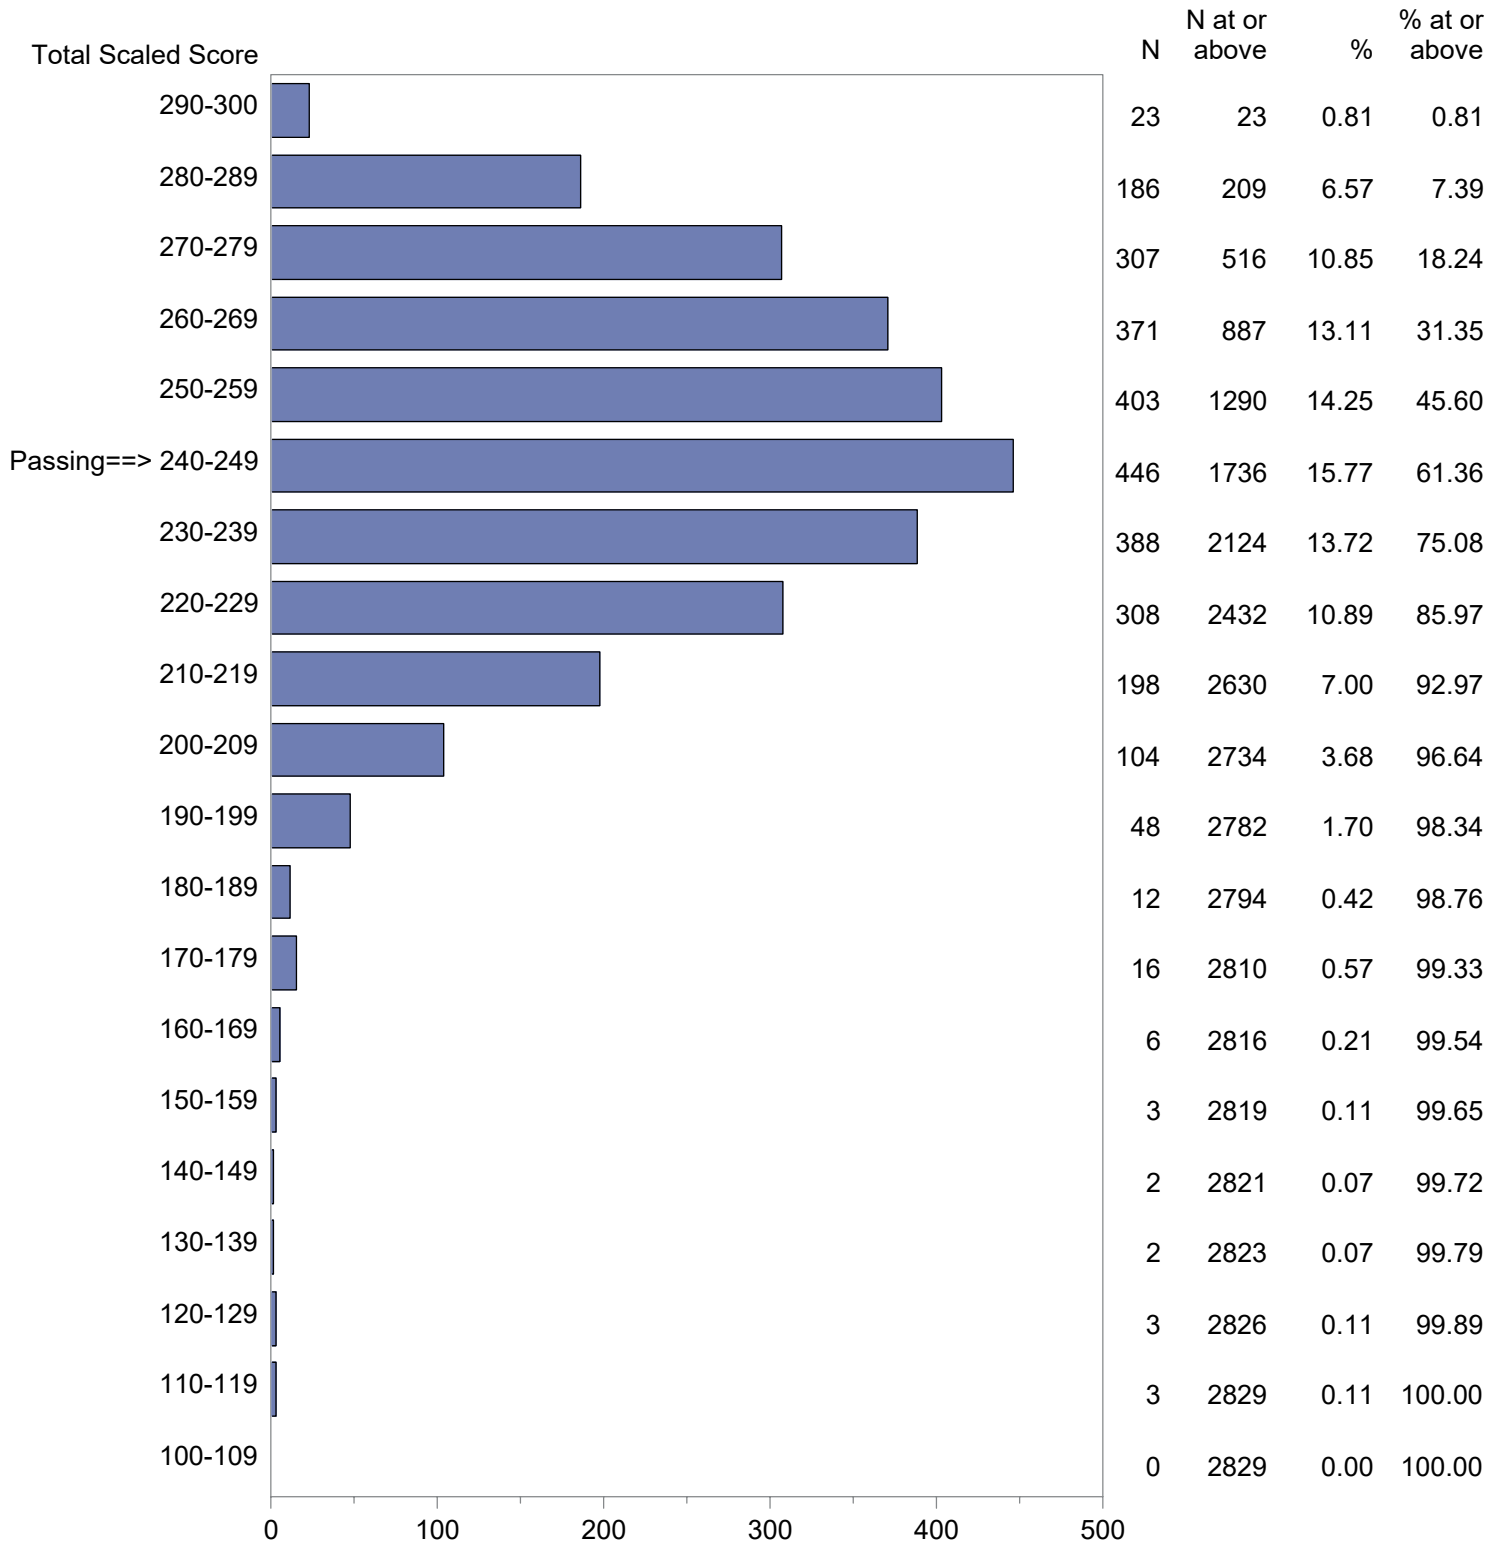

Massachusetts Tests for Educator Licensure (MTEL)
September 1, 2022 - August 31, 2023
Total Scaled Score Distribution by Test Field (All Forms)

Test Field=190 Foundations of Reading

NOTE: The accompanying explanatory notes and interpretive cautions are an integral part of this report.