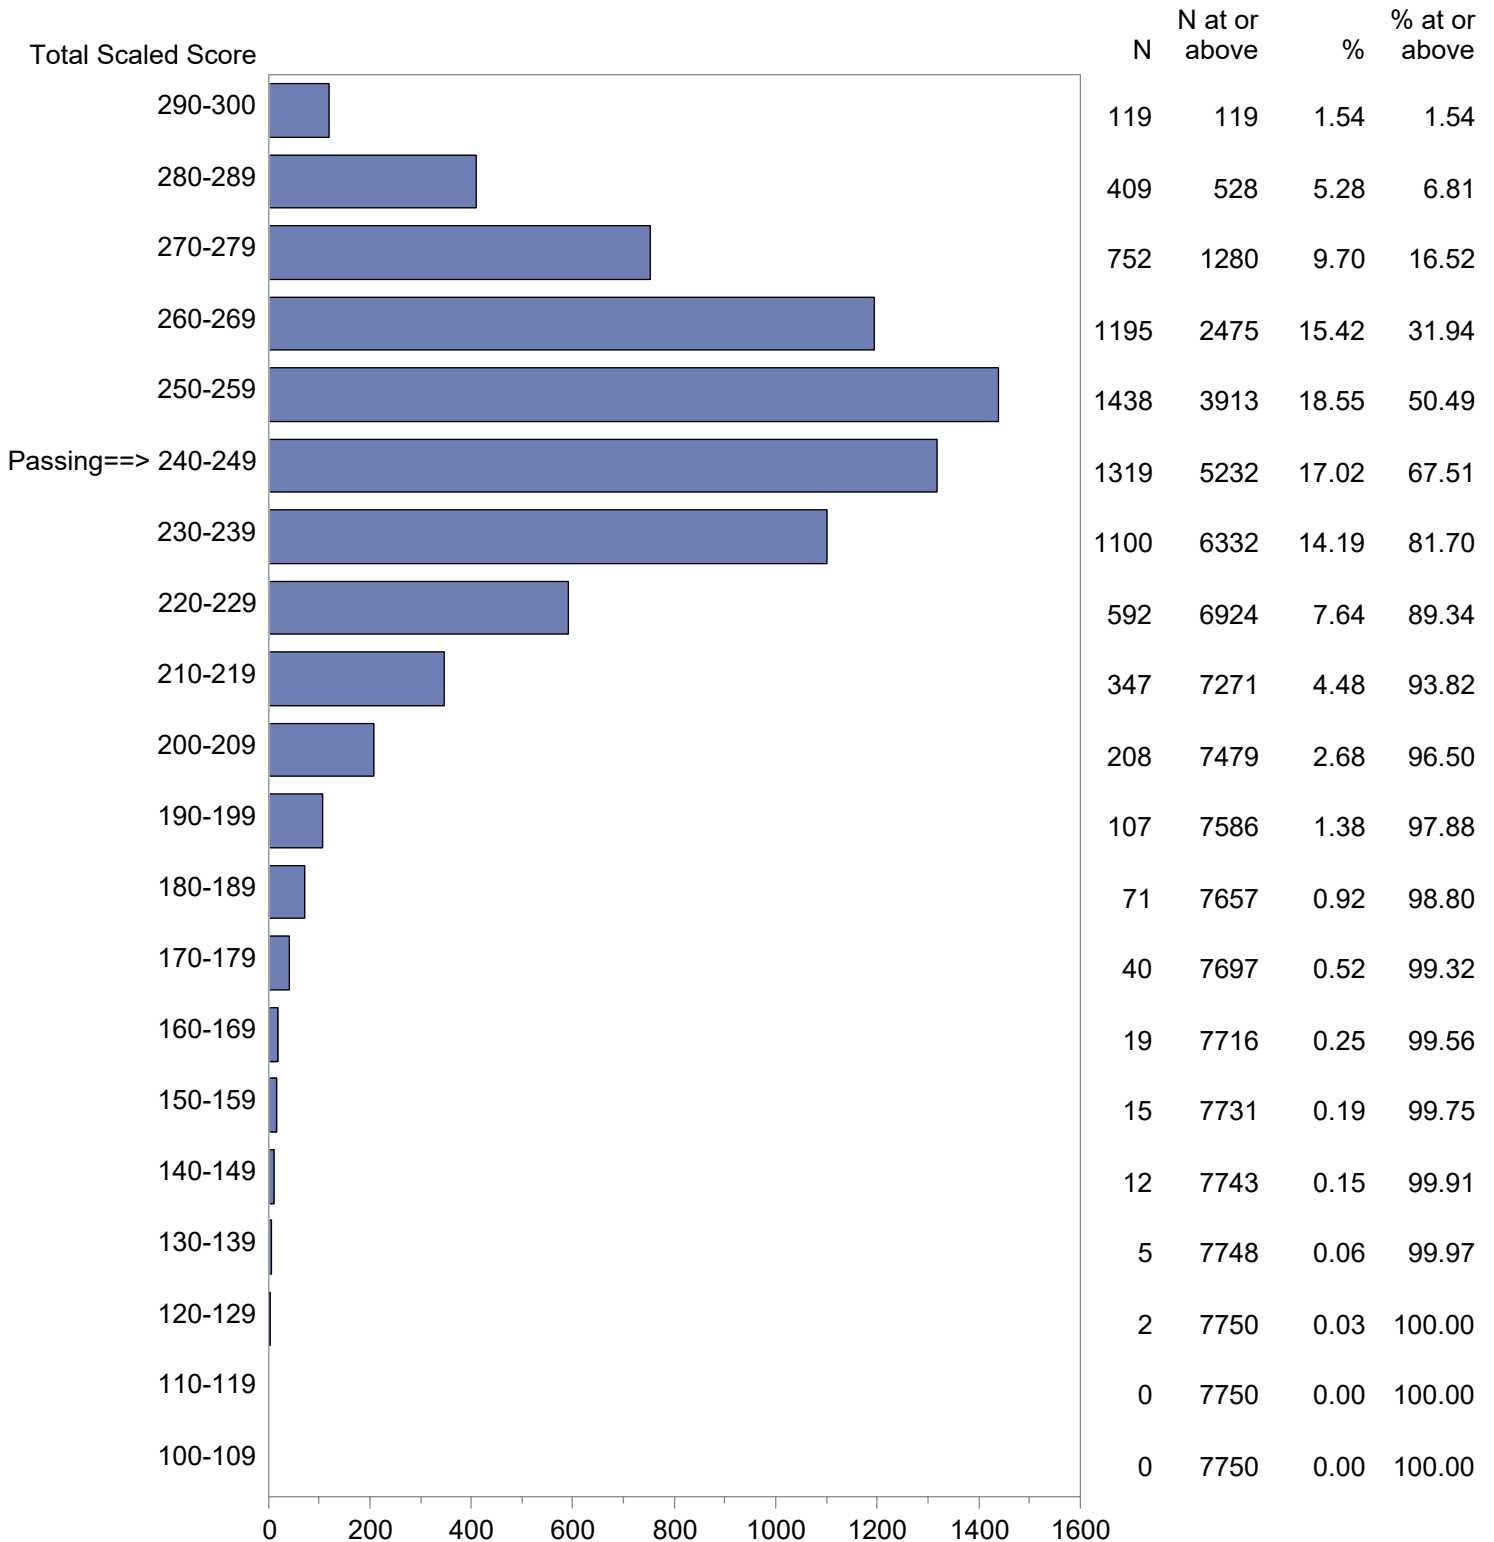

Massachusetts Tests for Educator Licensure (MTEL)
September 1, 2022 - August 31, 2023
Total Scaled Score Distribution by Test Field (All Forms)

Test Field=01 Communication and Literacy Skills - Writing

NOTE: The accompanying explanatory notes and interpretive cautions are an integral part of this report.