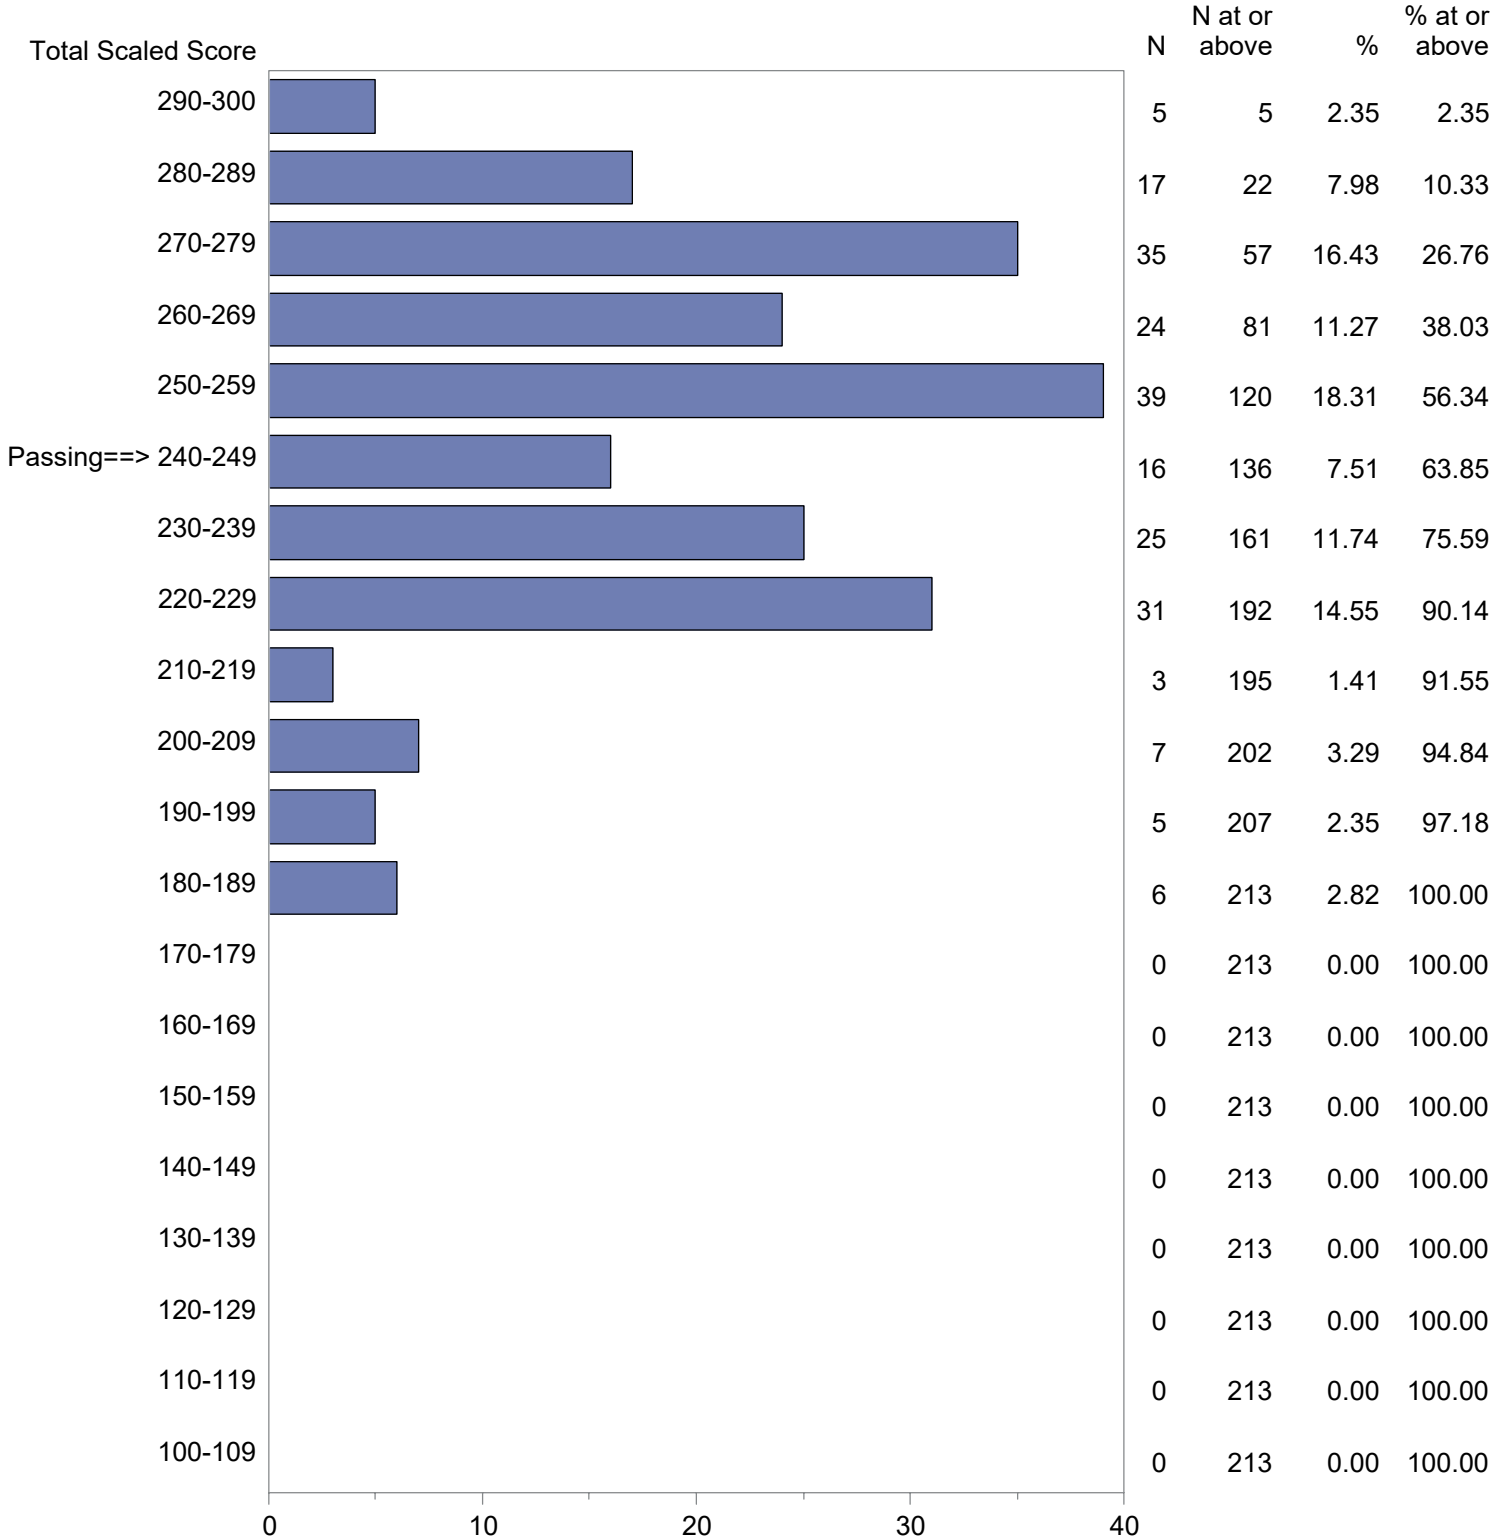

Massachusetts Tests for Educator Licensure (MTEL)
September 1, 2022 - August 31, 2023
Total Scaled Score Distribution by Test Field (All Forms)

Test Field=064 General Science

NOTE: The accompanying explanatory notes and interpretive cautions are an integral part of this report.