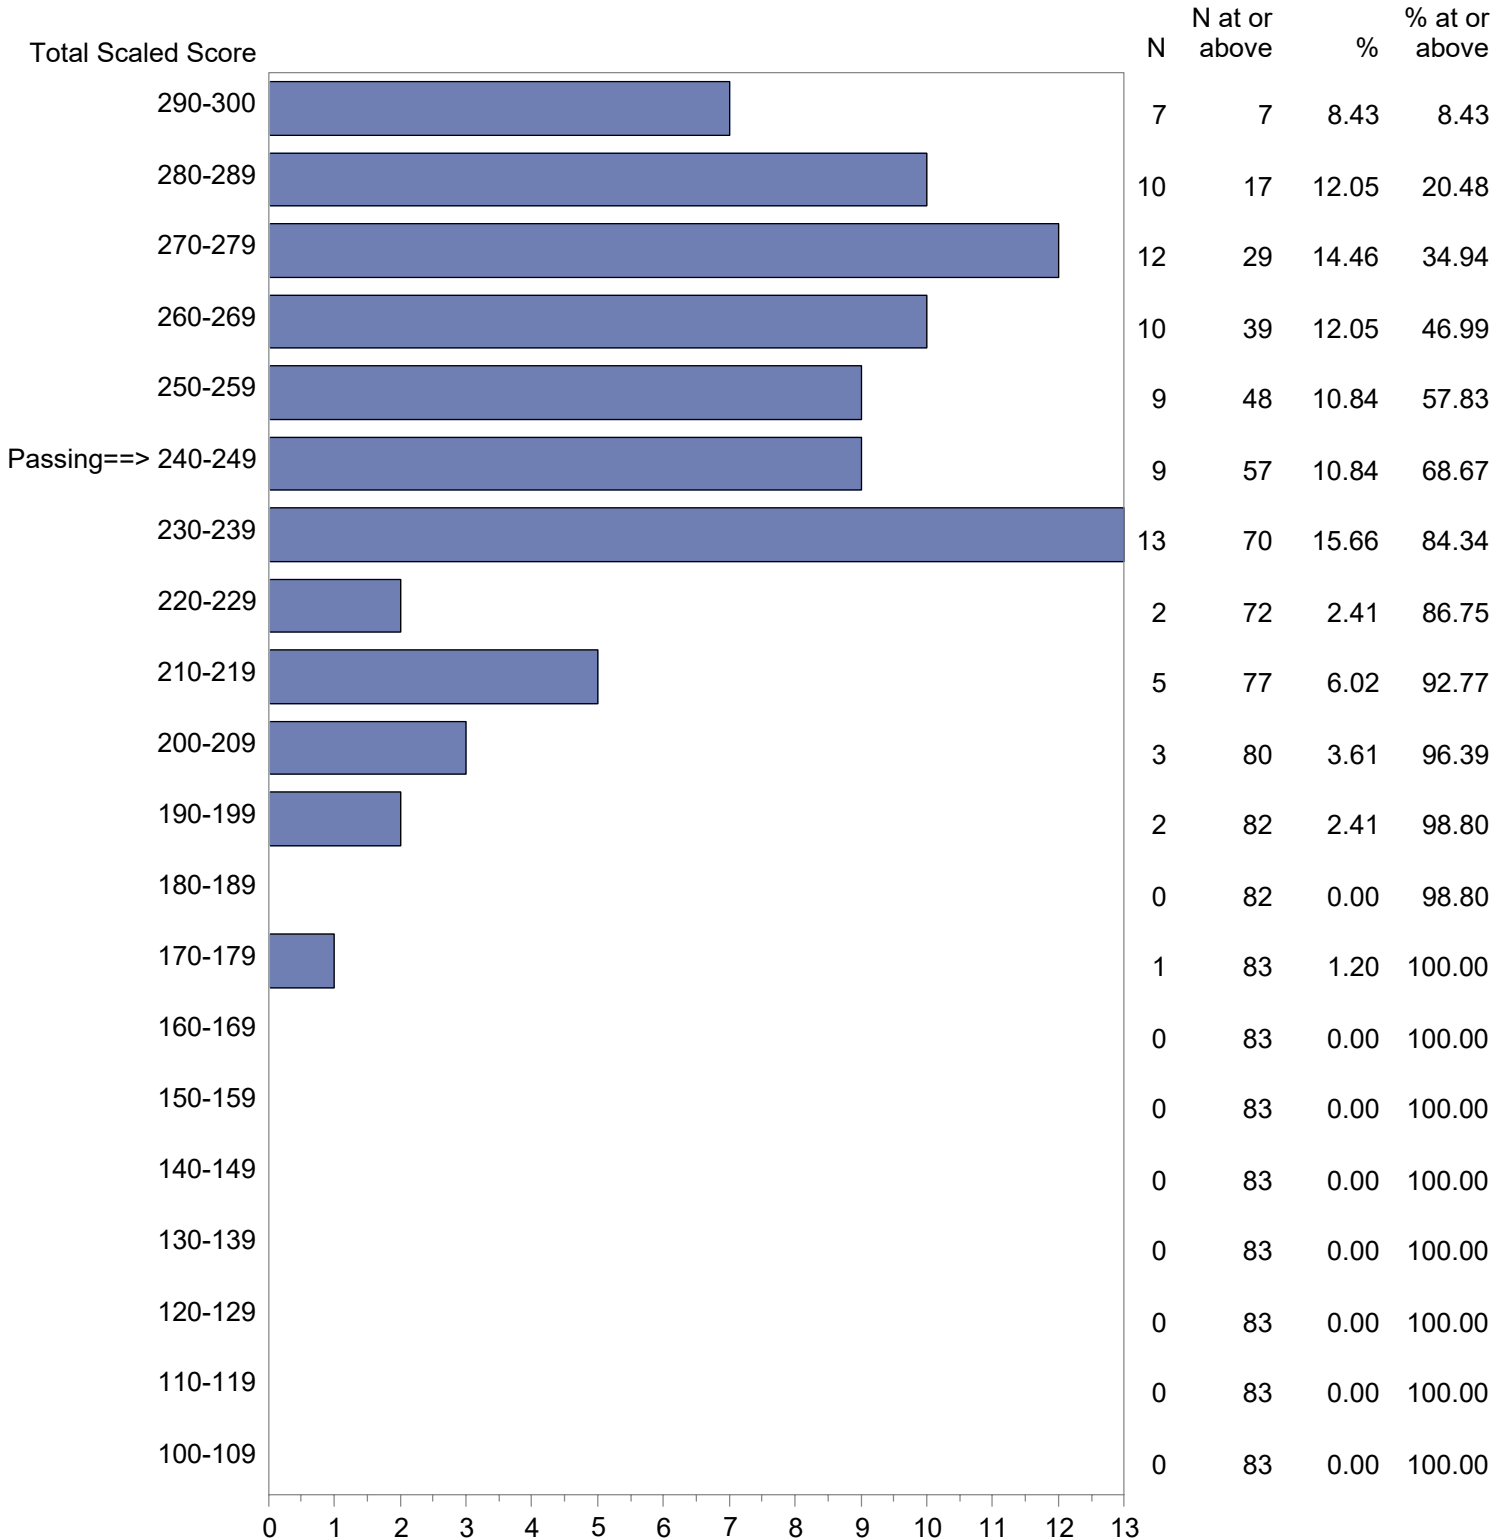

Massachusetts Tests for Educator Licensure (MTEL)
September 1, 2022 - August 31, 2023
Total Scaled Score Distribution by Test Field (All Forms)

Test Field=069 Physics

NOTE: The accompanying explanatory notes and interpretive cautions are an integral part of this report.