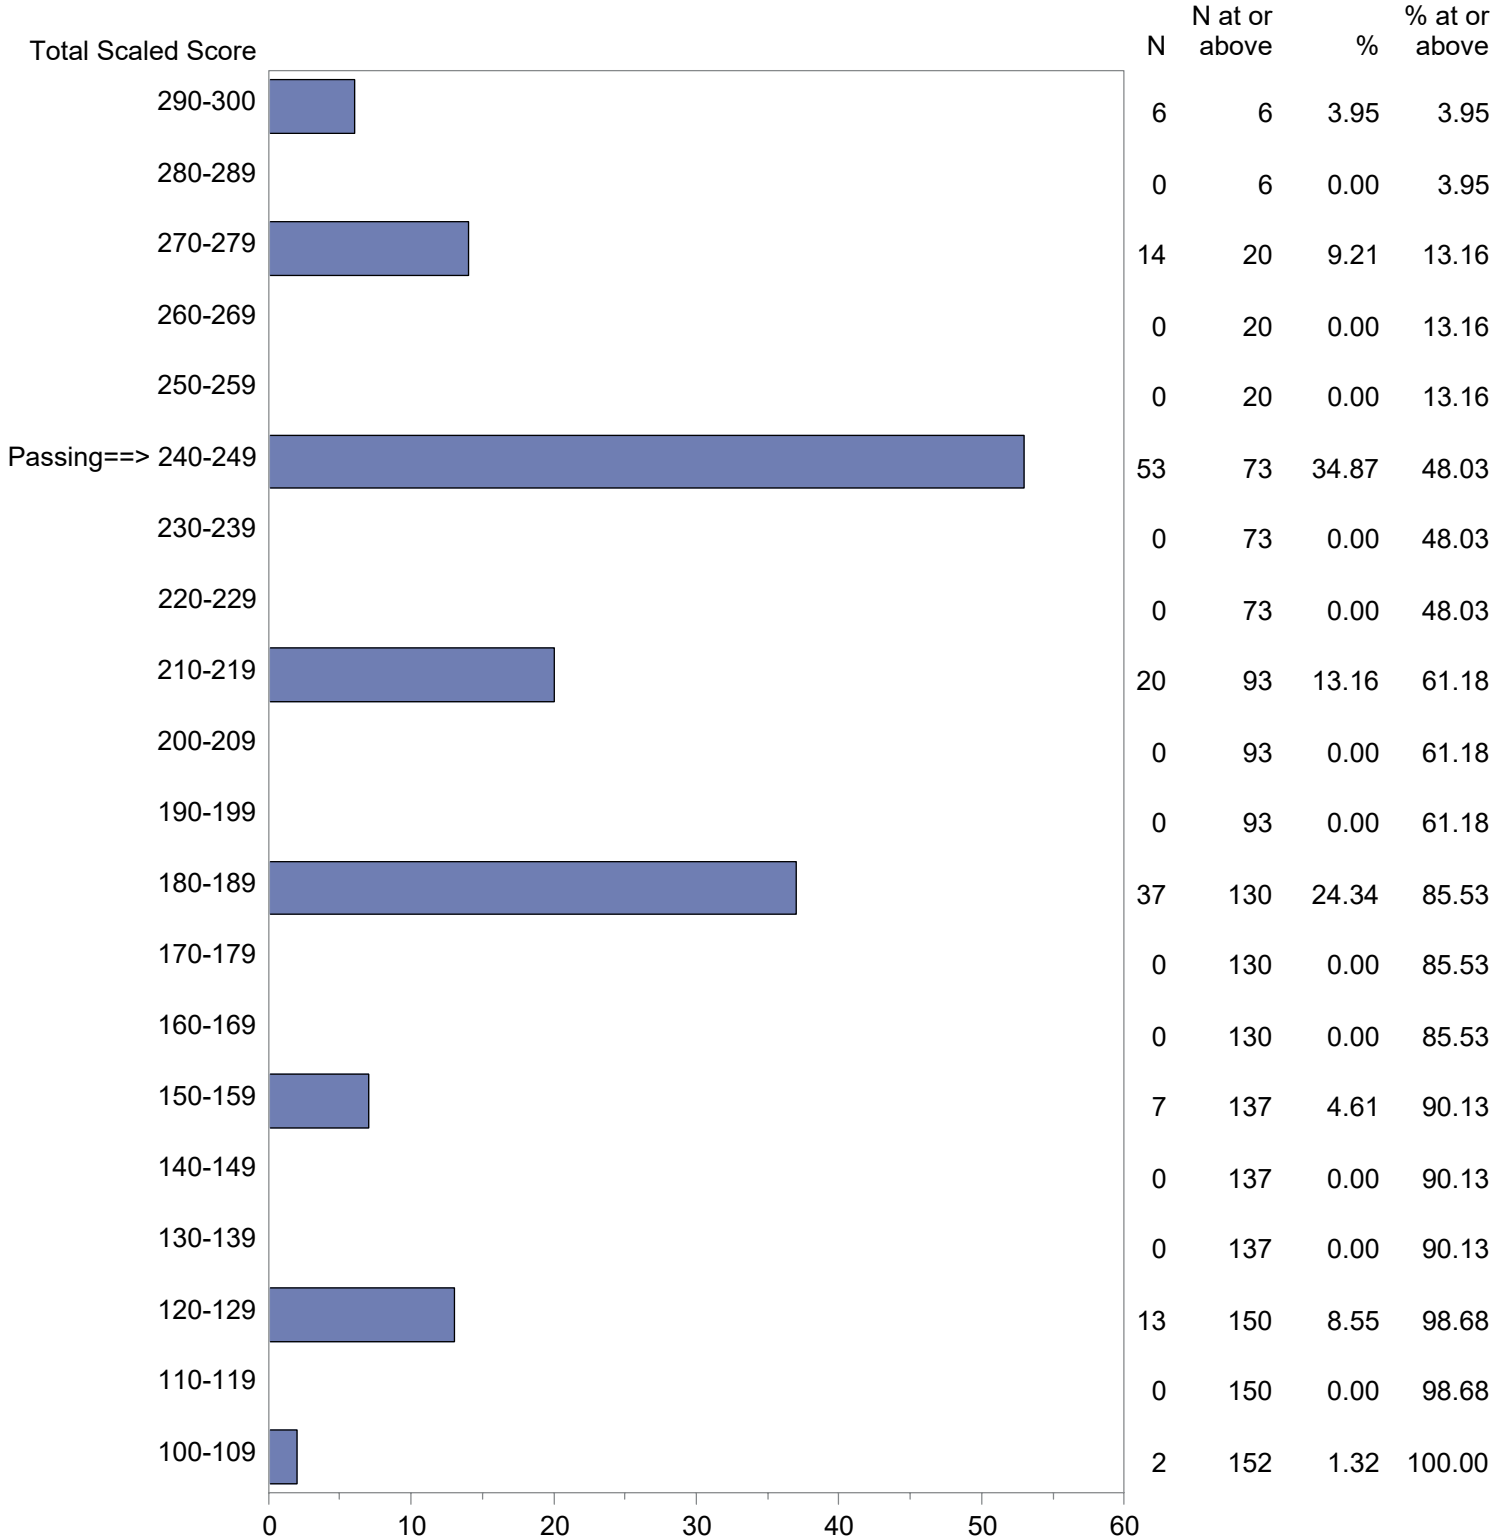

Massachusetts Tests for Educator Licensure (MTEL)
September 1, 2022 - August 31, 2023
Total Scaled Score Distribution by Test Field (All Forms)

Test Field=907 MTEL-Flex Gen Curric Multisubject Objective 0010

NOTE: The accompanying explanatory notes and interpretive cautions are an integral part of this report.