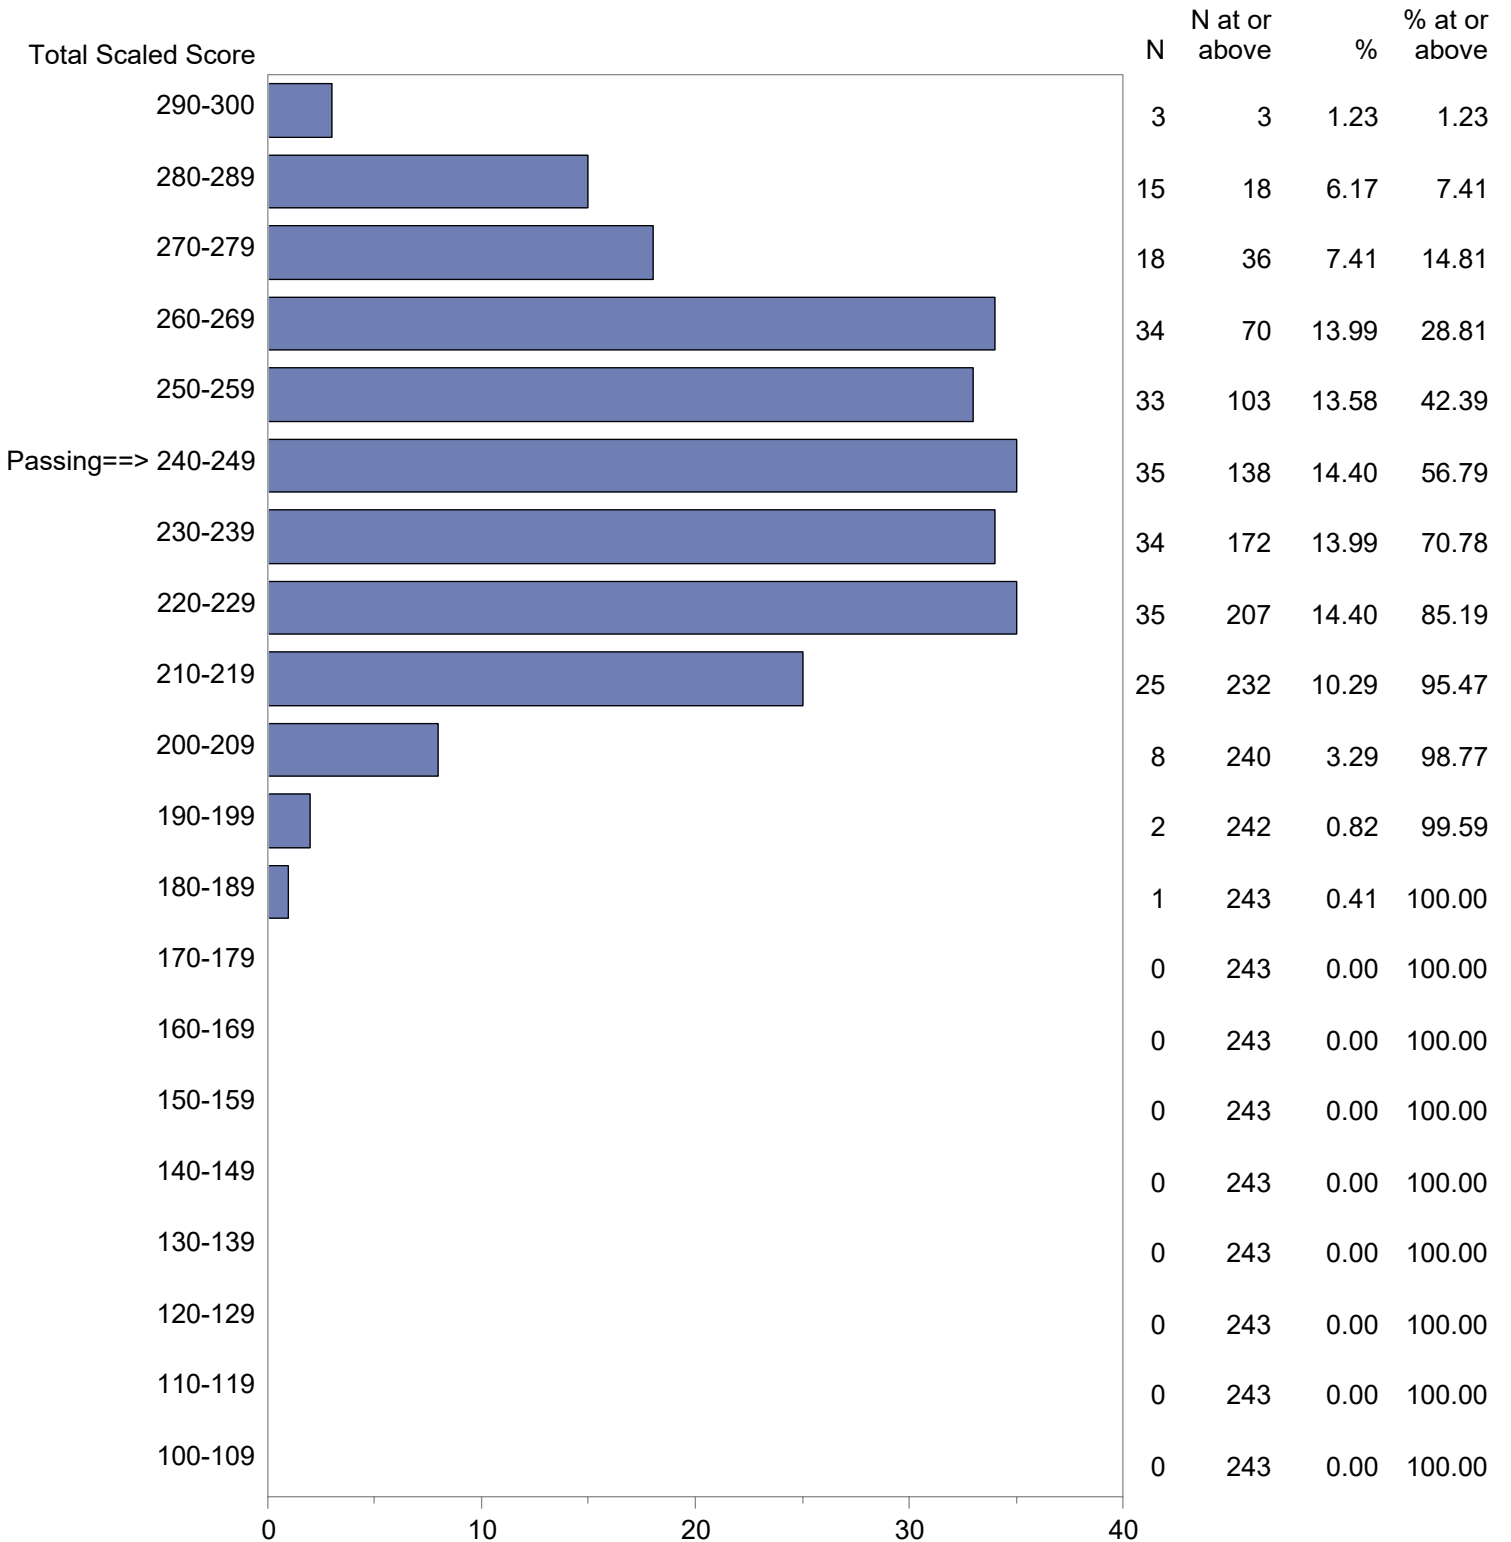

Massachusetts Tests for Educator Licensure (MTEL)
September 1, 2022 - August 31, 2023
Total Scaled Score Distribution by Test Field (All Forms)

Test Field=006 History

NOTE: The accompanying explanatory notes and interpretive cautions are an integral part of this report.