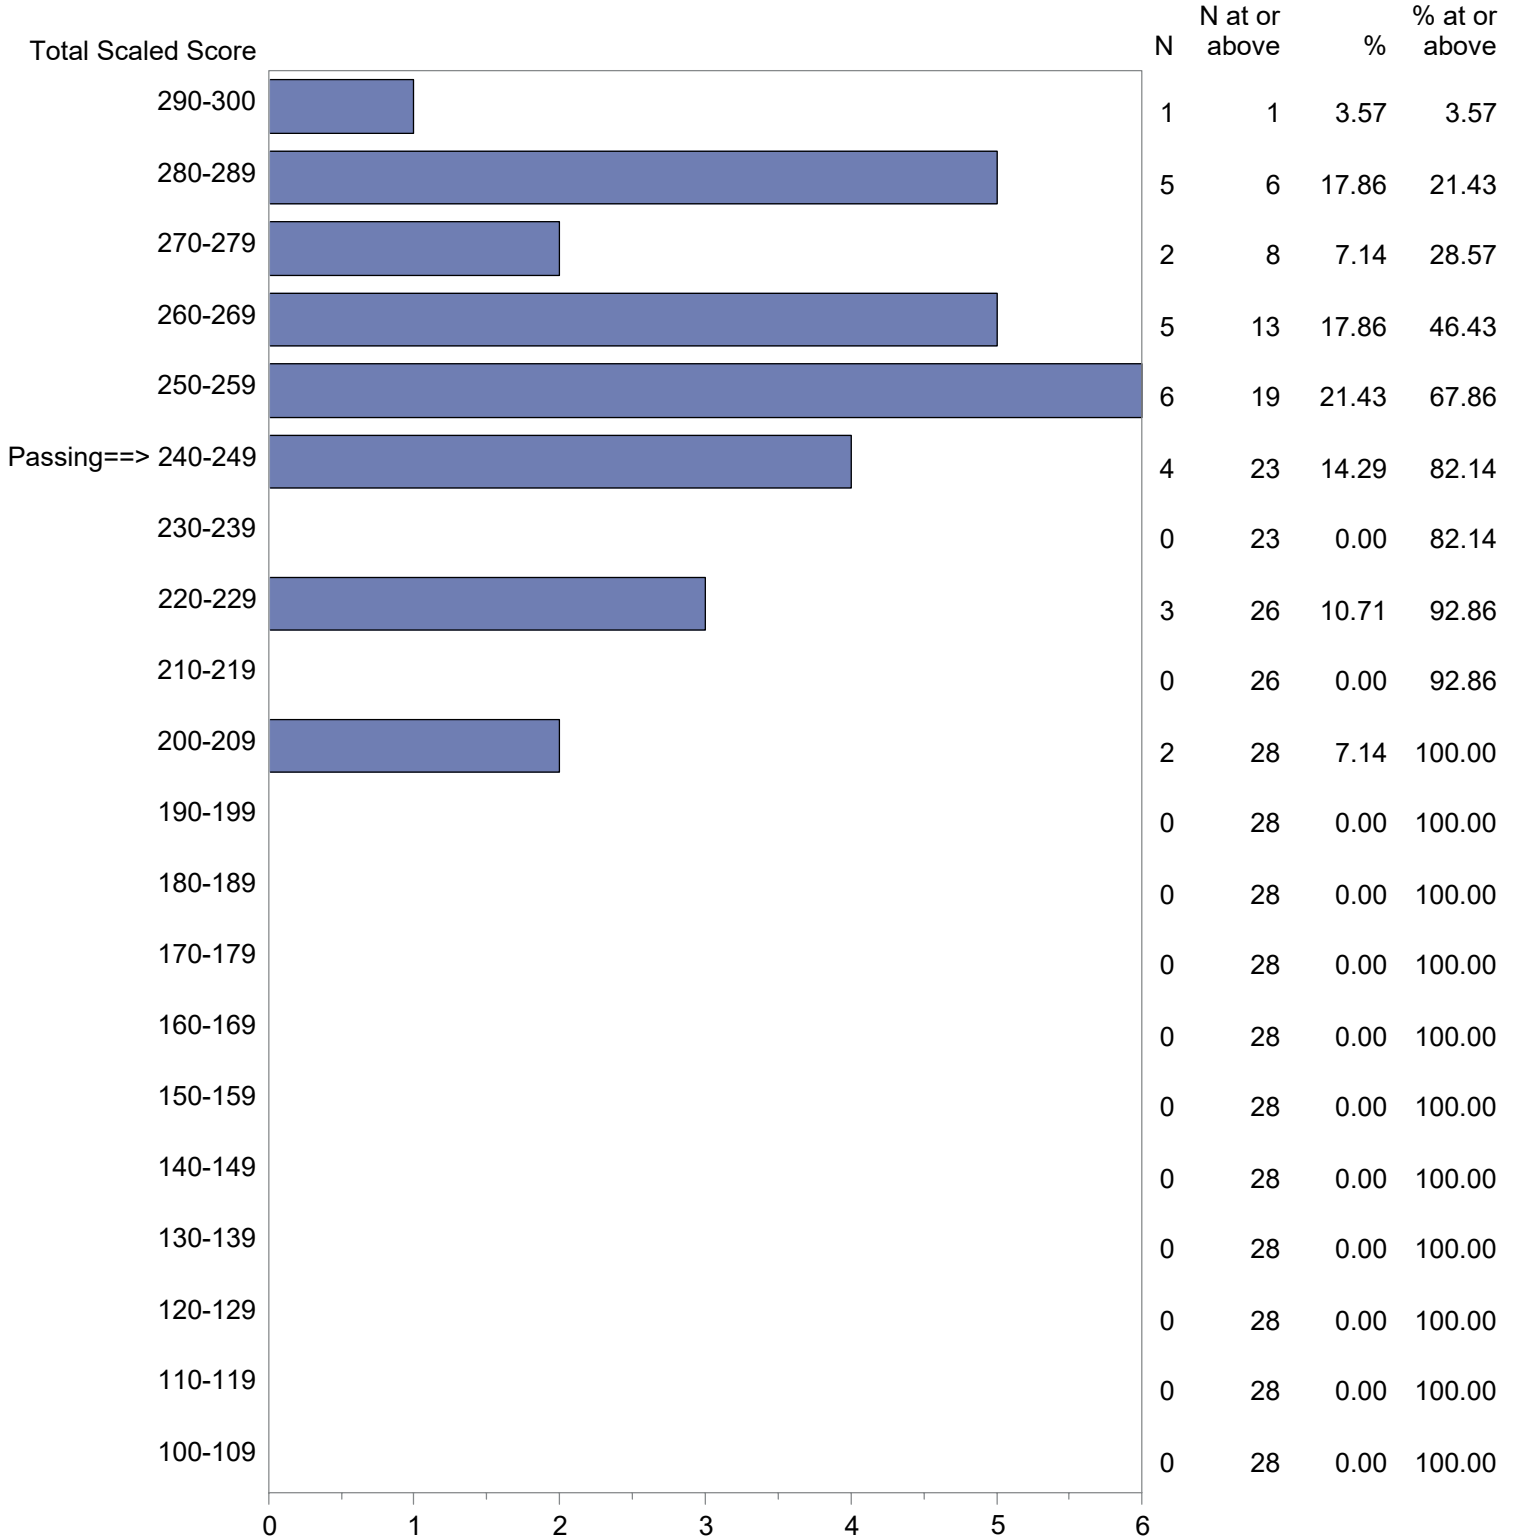

Massachusetts Tests for Educator Licensure (MTEL)
September 1, 2022 - August 31, 2023
Total Scaled Score Distribution by Test Field (All Forms)

Test Field=079 Bilingual Education

NOTE: The accompanying explanatory notes and interpretive cautions are an integral part of this report.