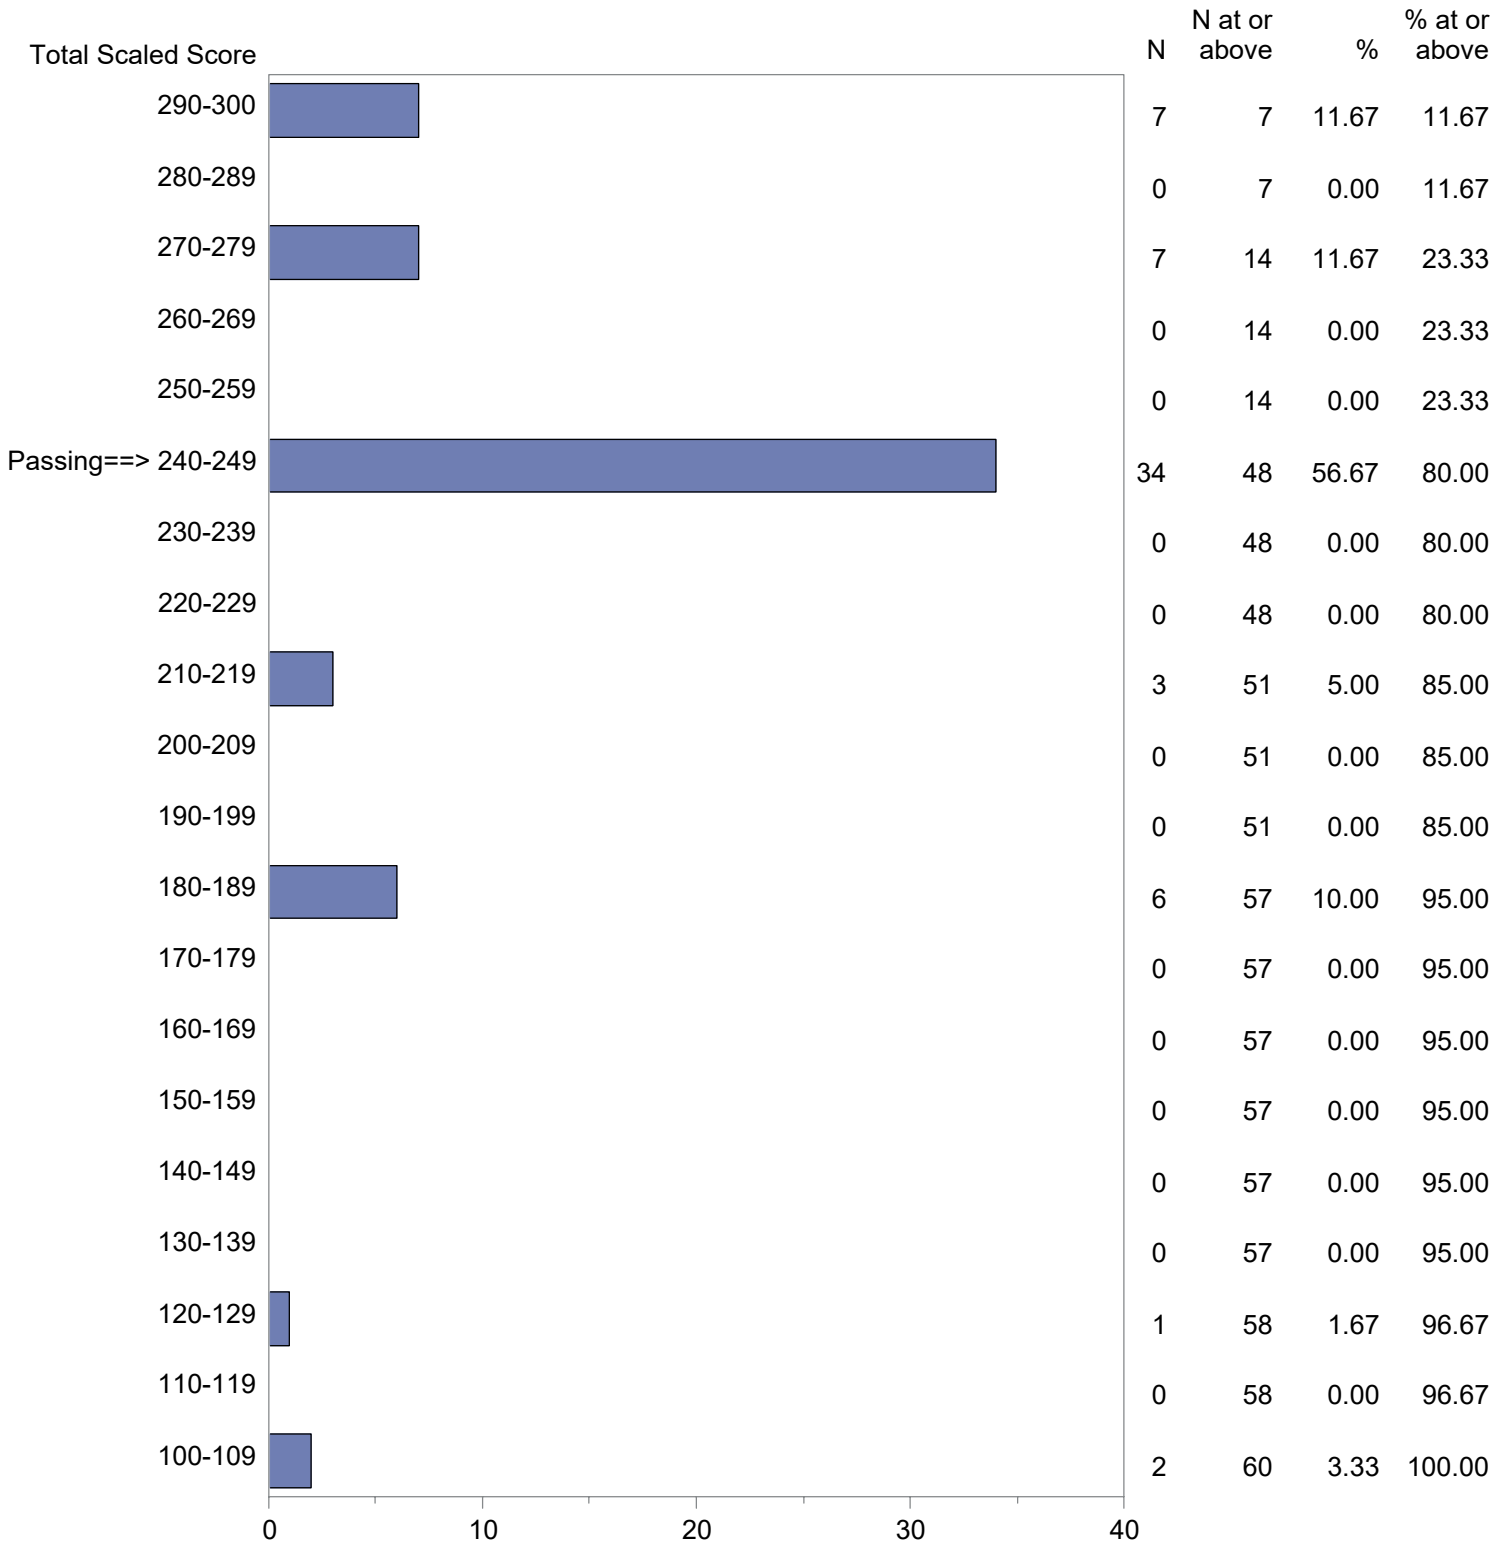

Massachusetts Tests for Educator Licensure (MTEL)
September 1, 2022 - August 31, 2023
Total Scaled Score Distribution by Test Field (All Forms)

Test Field=900 MTEL-Flex English Objective 0014

NOTE: The accompanying explanatory notes and interpretive cautions are an integral part of this report.