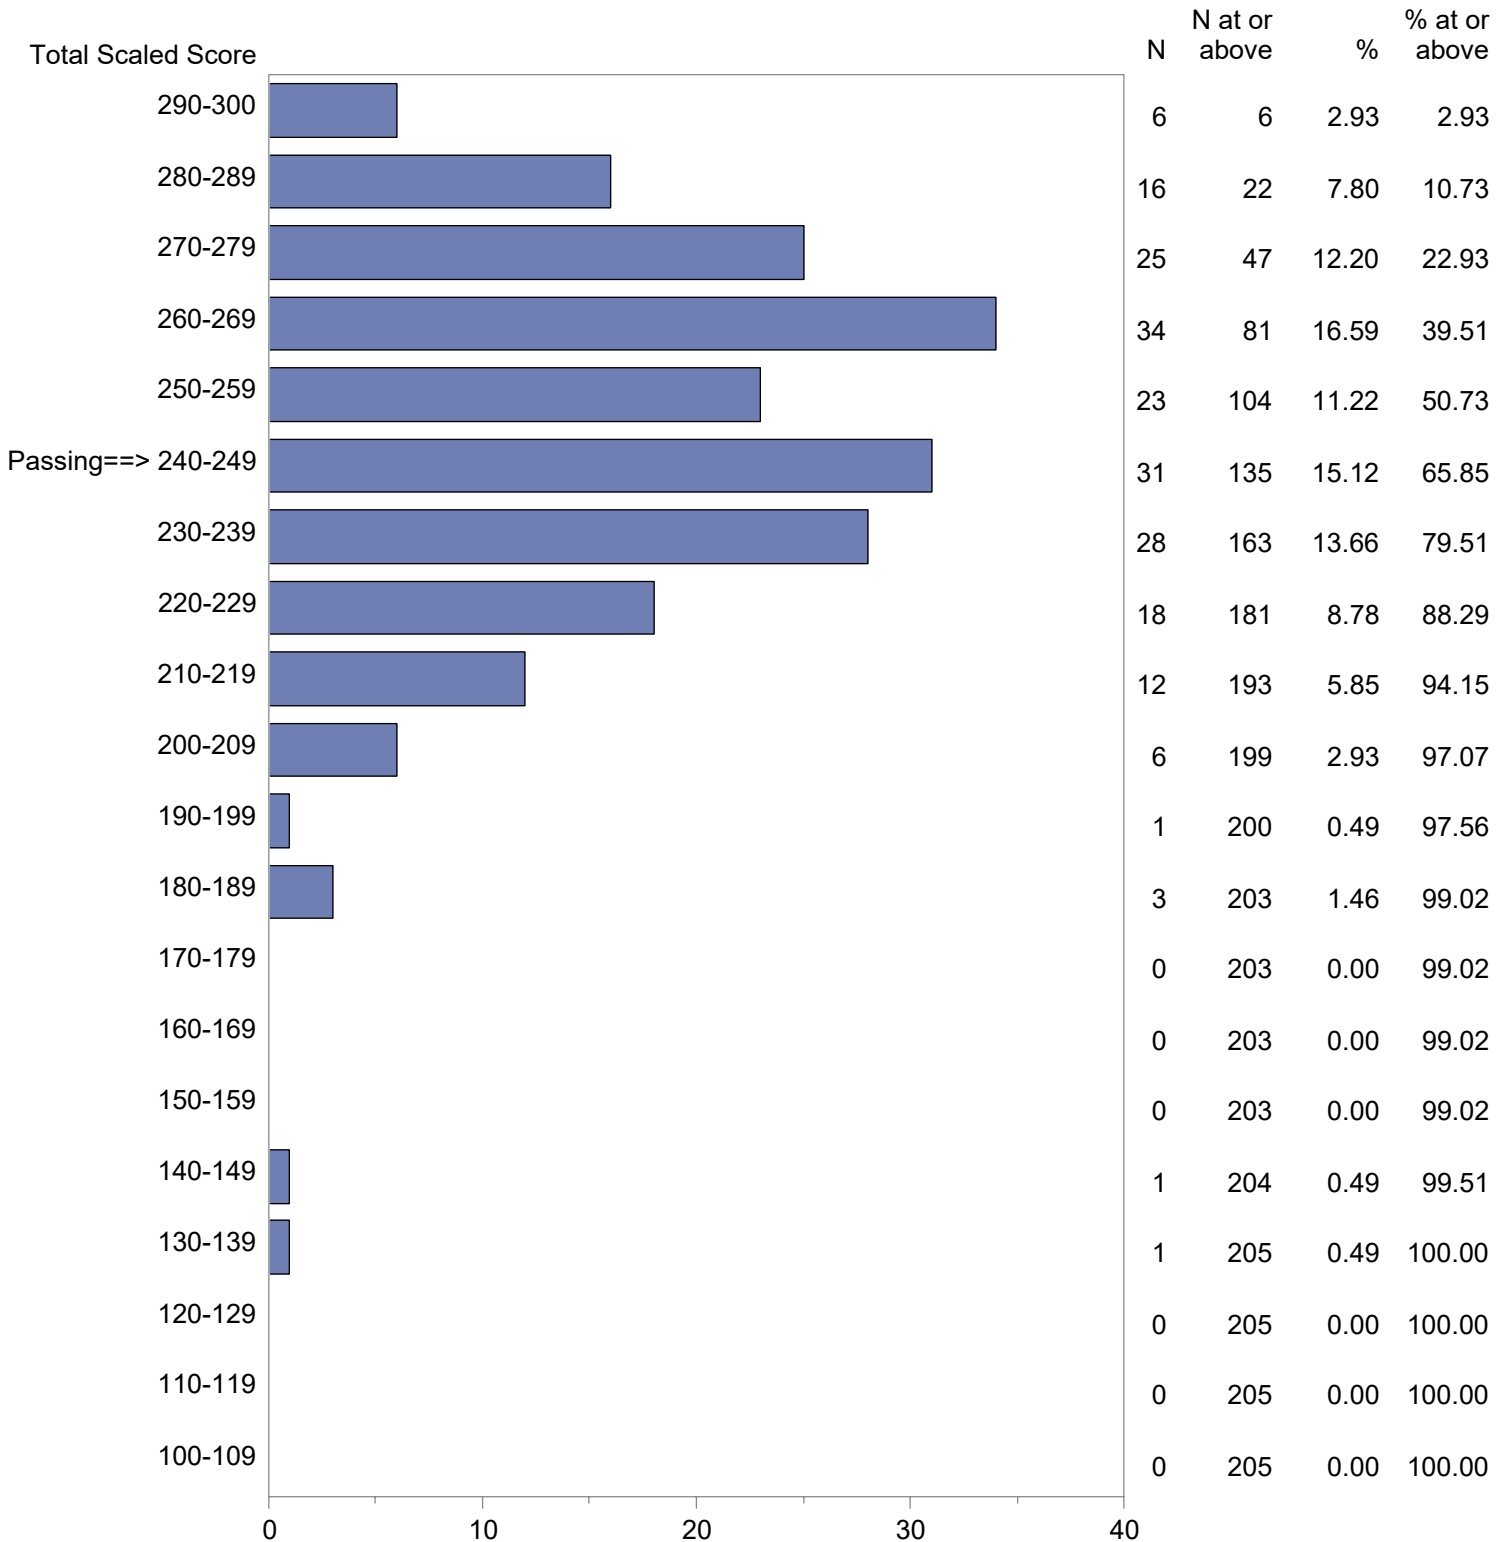

Massachusetts Tests for Educator Licensure (MTEL)
September 1, 2022 - August 31, 2023
Total Scaled Score Distribution by Test Field (All Forms)

Test Field=028 Spanish

NOTE: The accompanying explanatory notes and interpretive cautions are an integral part of this report.