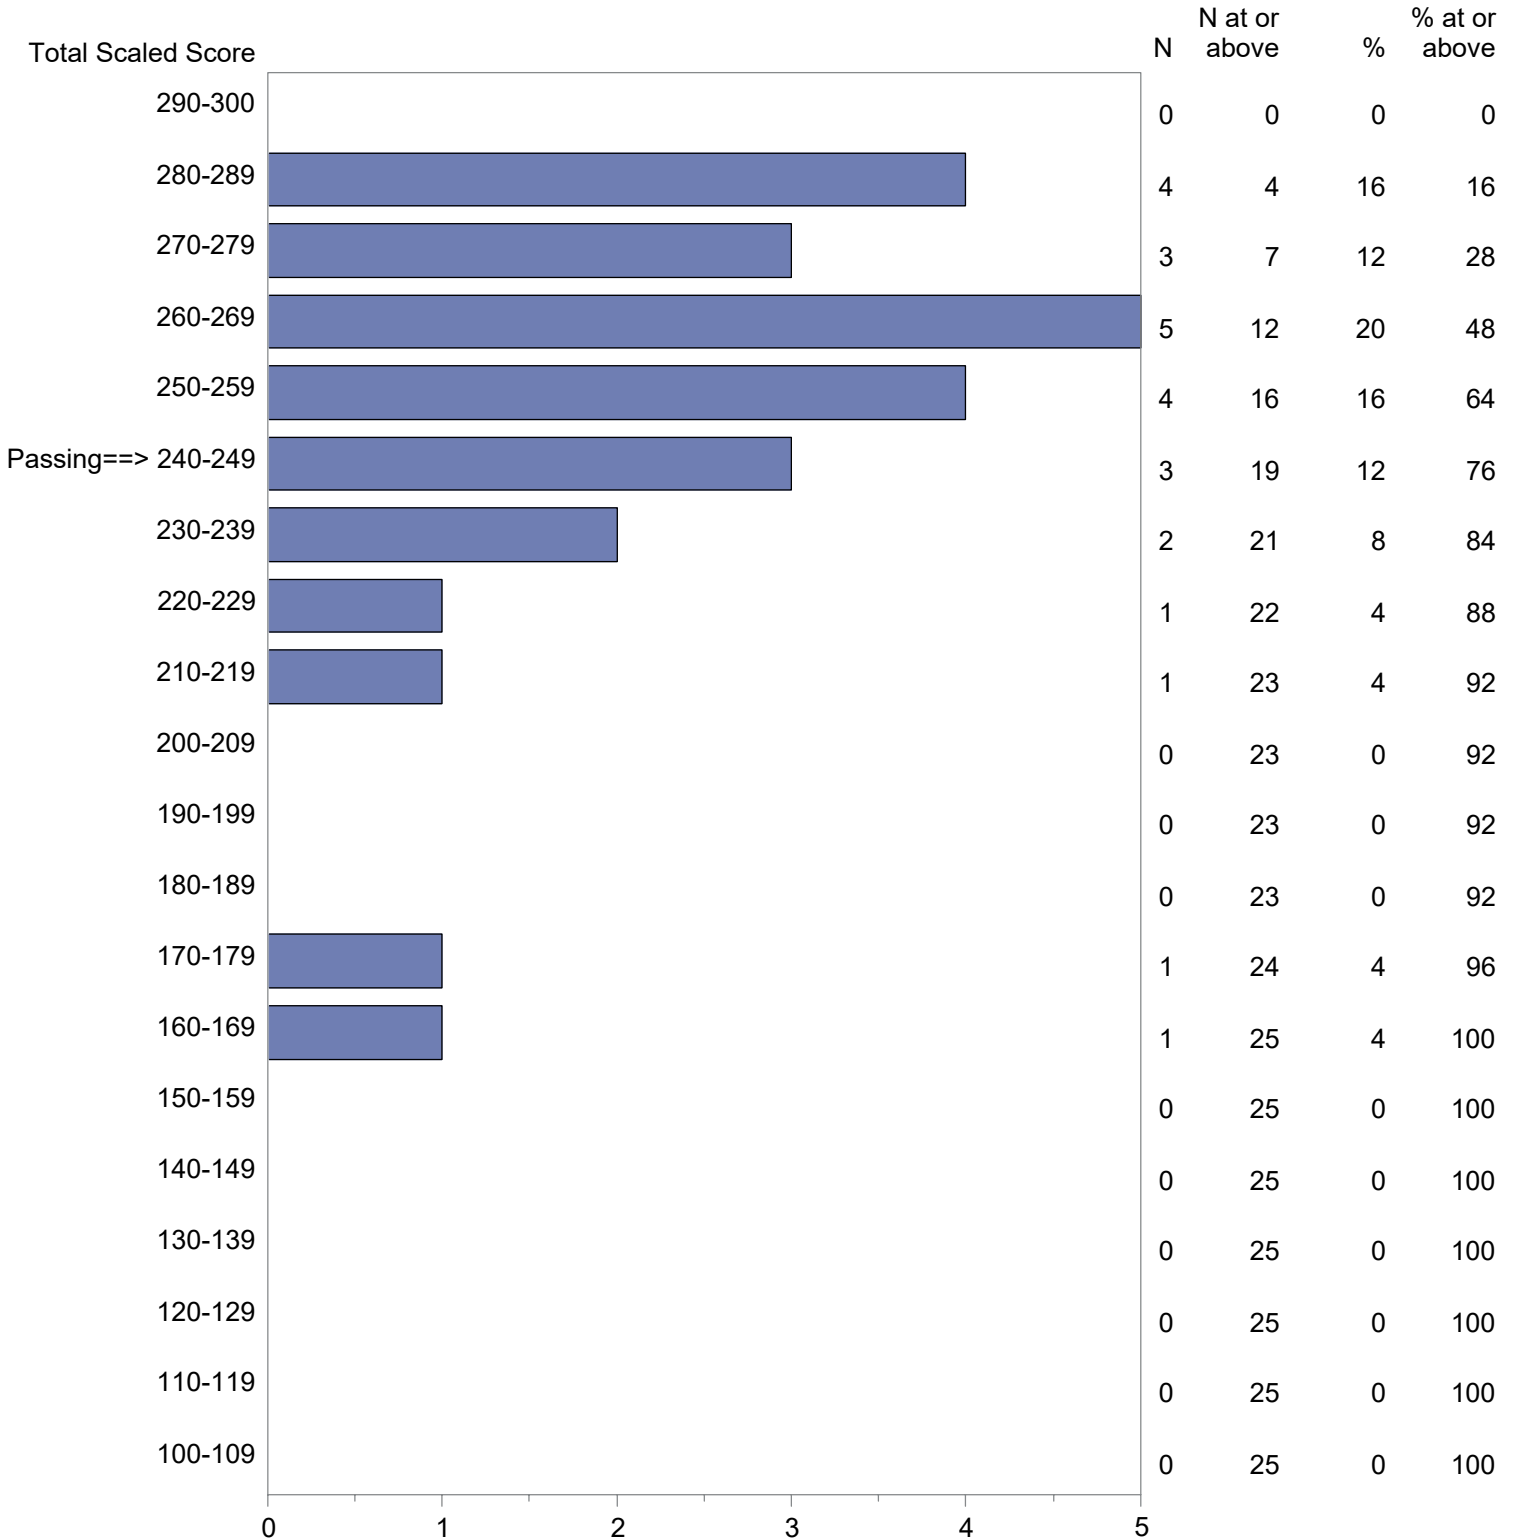

Massachusetts Tests for Educator Licensure (MTEL)
September 1, 2022 - August 31, 2023
Total Scaled Score Distribution by Test Field (All Forms)

Test Field=074 Earth and Space Science

NOTE: The accompanying explanatory notes and interpretive cautions are an integral part of this report.