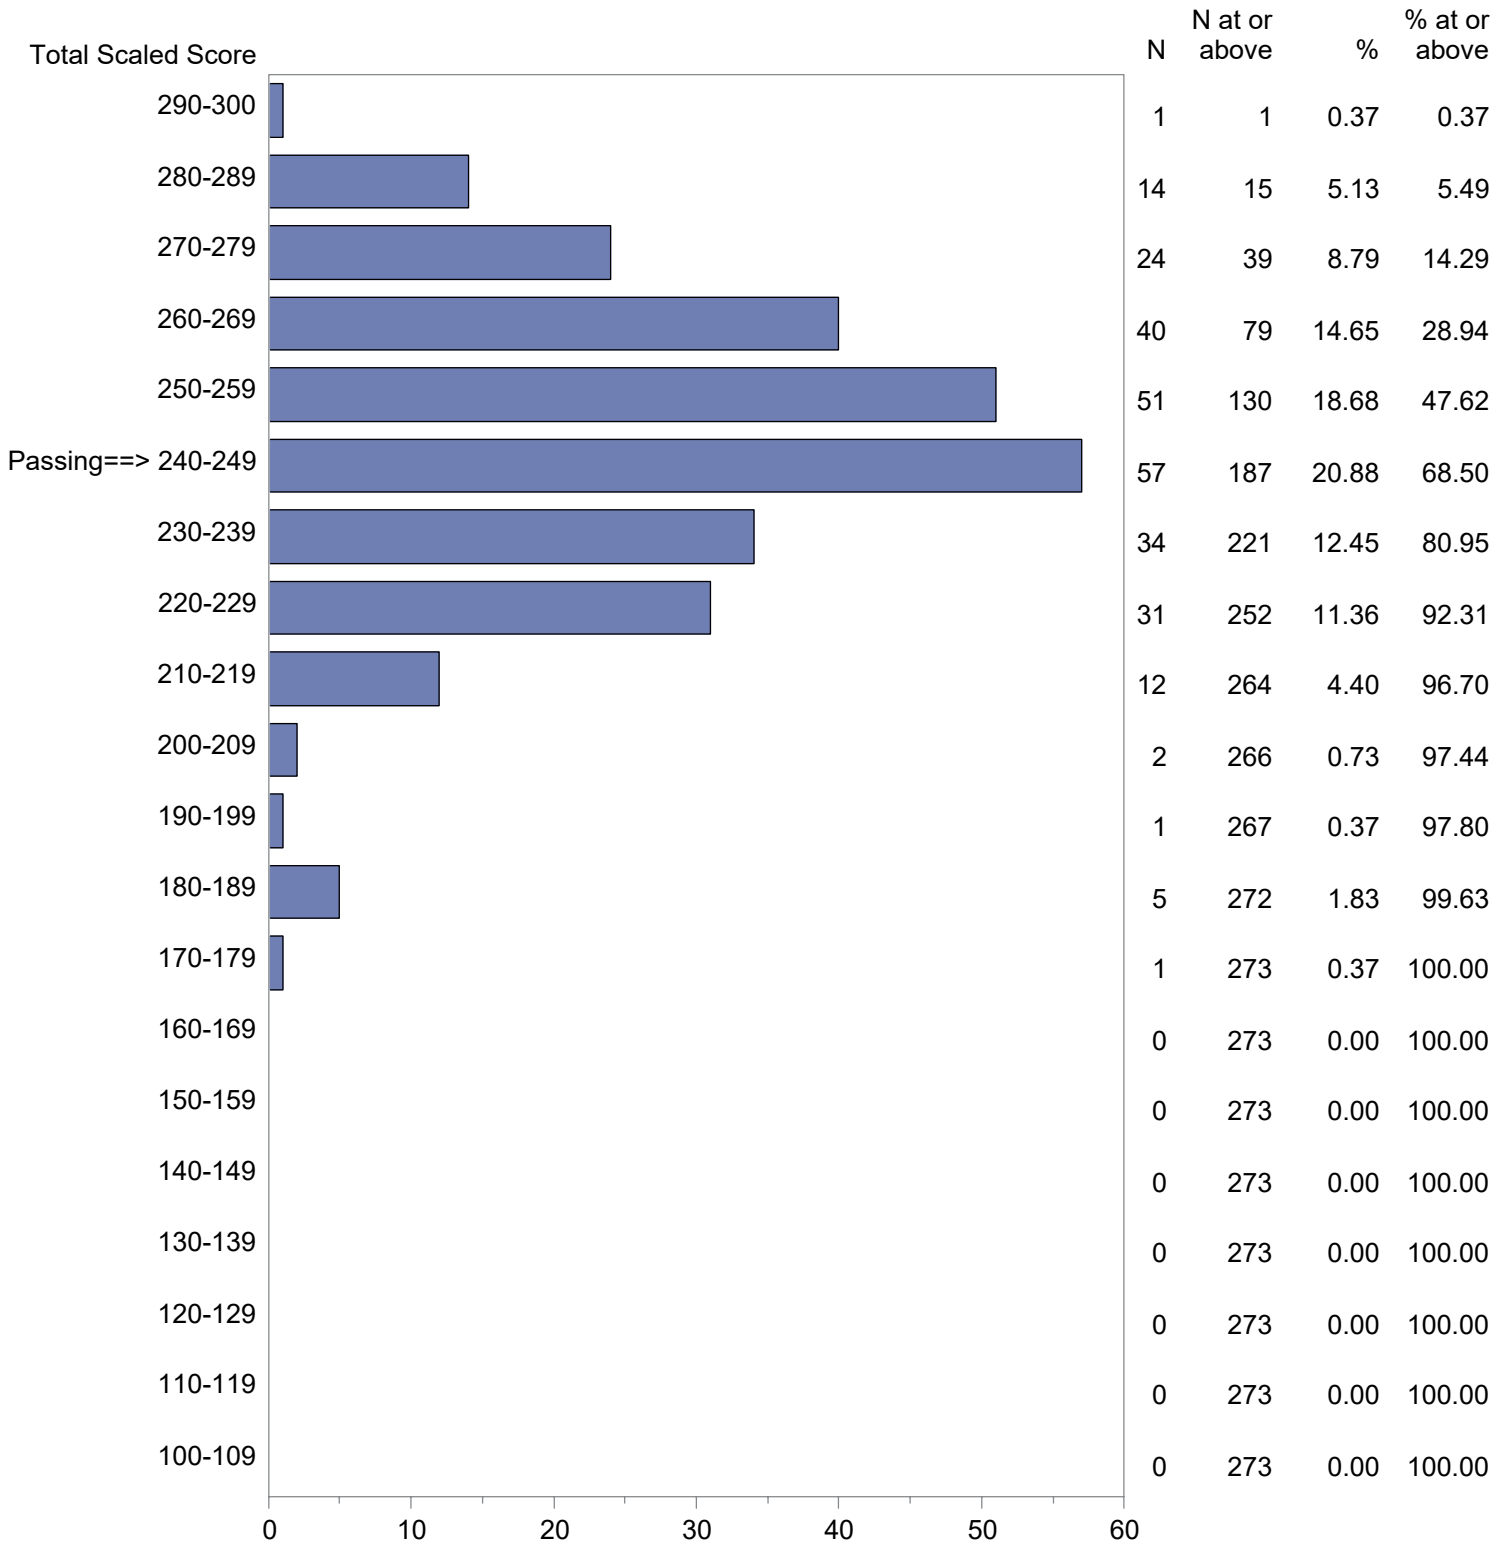

Massachusetts Tests for Educator Licensure (MTEL)
September 1, 2022 - August 31, 2023
Total Scaled Score Distribution by Test Field (All Forms)

Test Field=91 Vocational Technical Literacy Skills Test - Writing

NOTE: The accompanying explanatory notes and interpretive cautions are an integral part of this report.