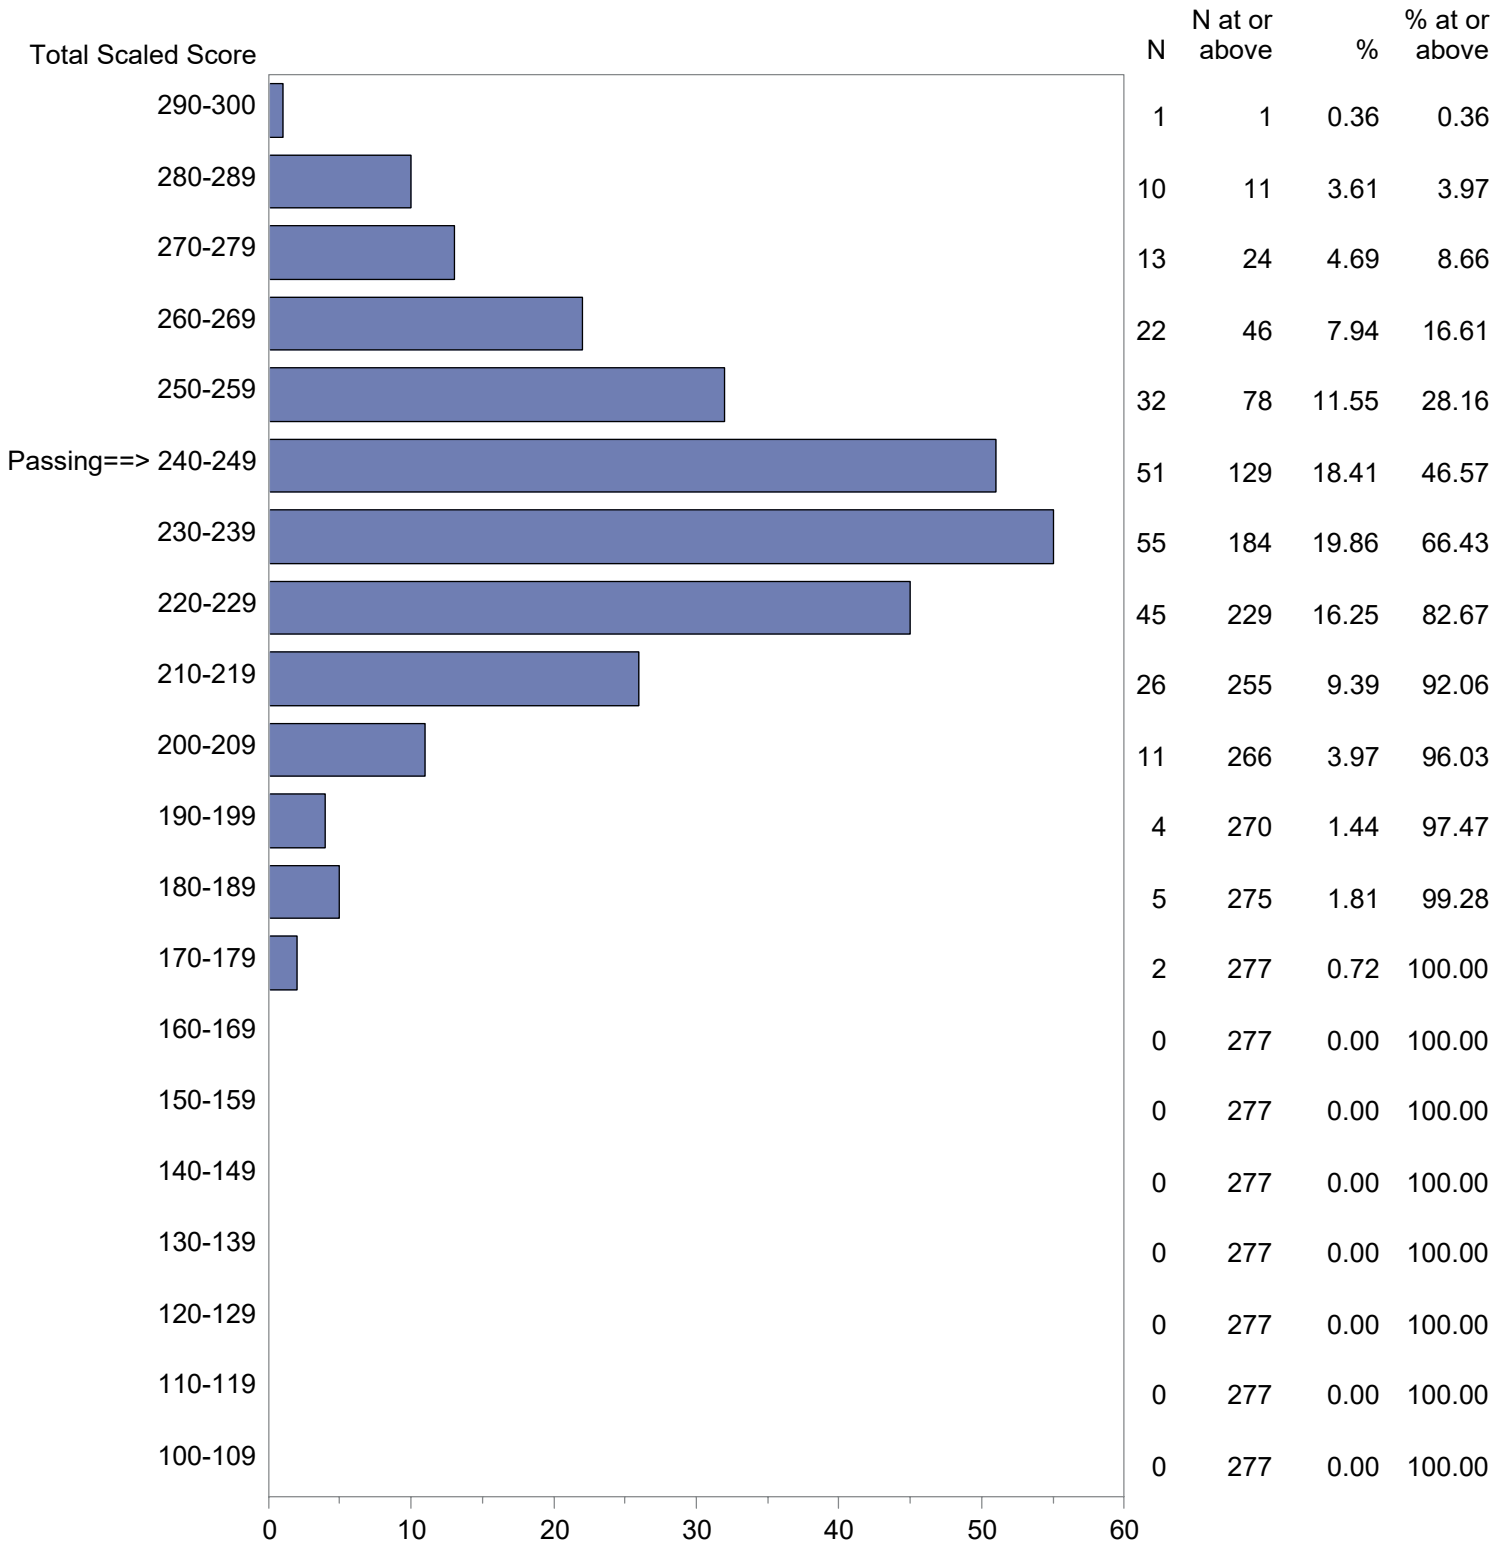

Massachusetts Tests for Educator Licensure (MTEL)
September 1, 2022 - August 31, 2023
Total Scaled Score Distribution by Test Field (All Forms)

Test Field=016 Music

NOTE: The accompanying explanatory notes and interpretive cautions are an integral part of this report.