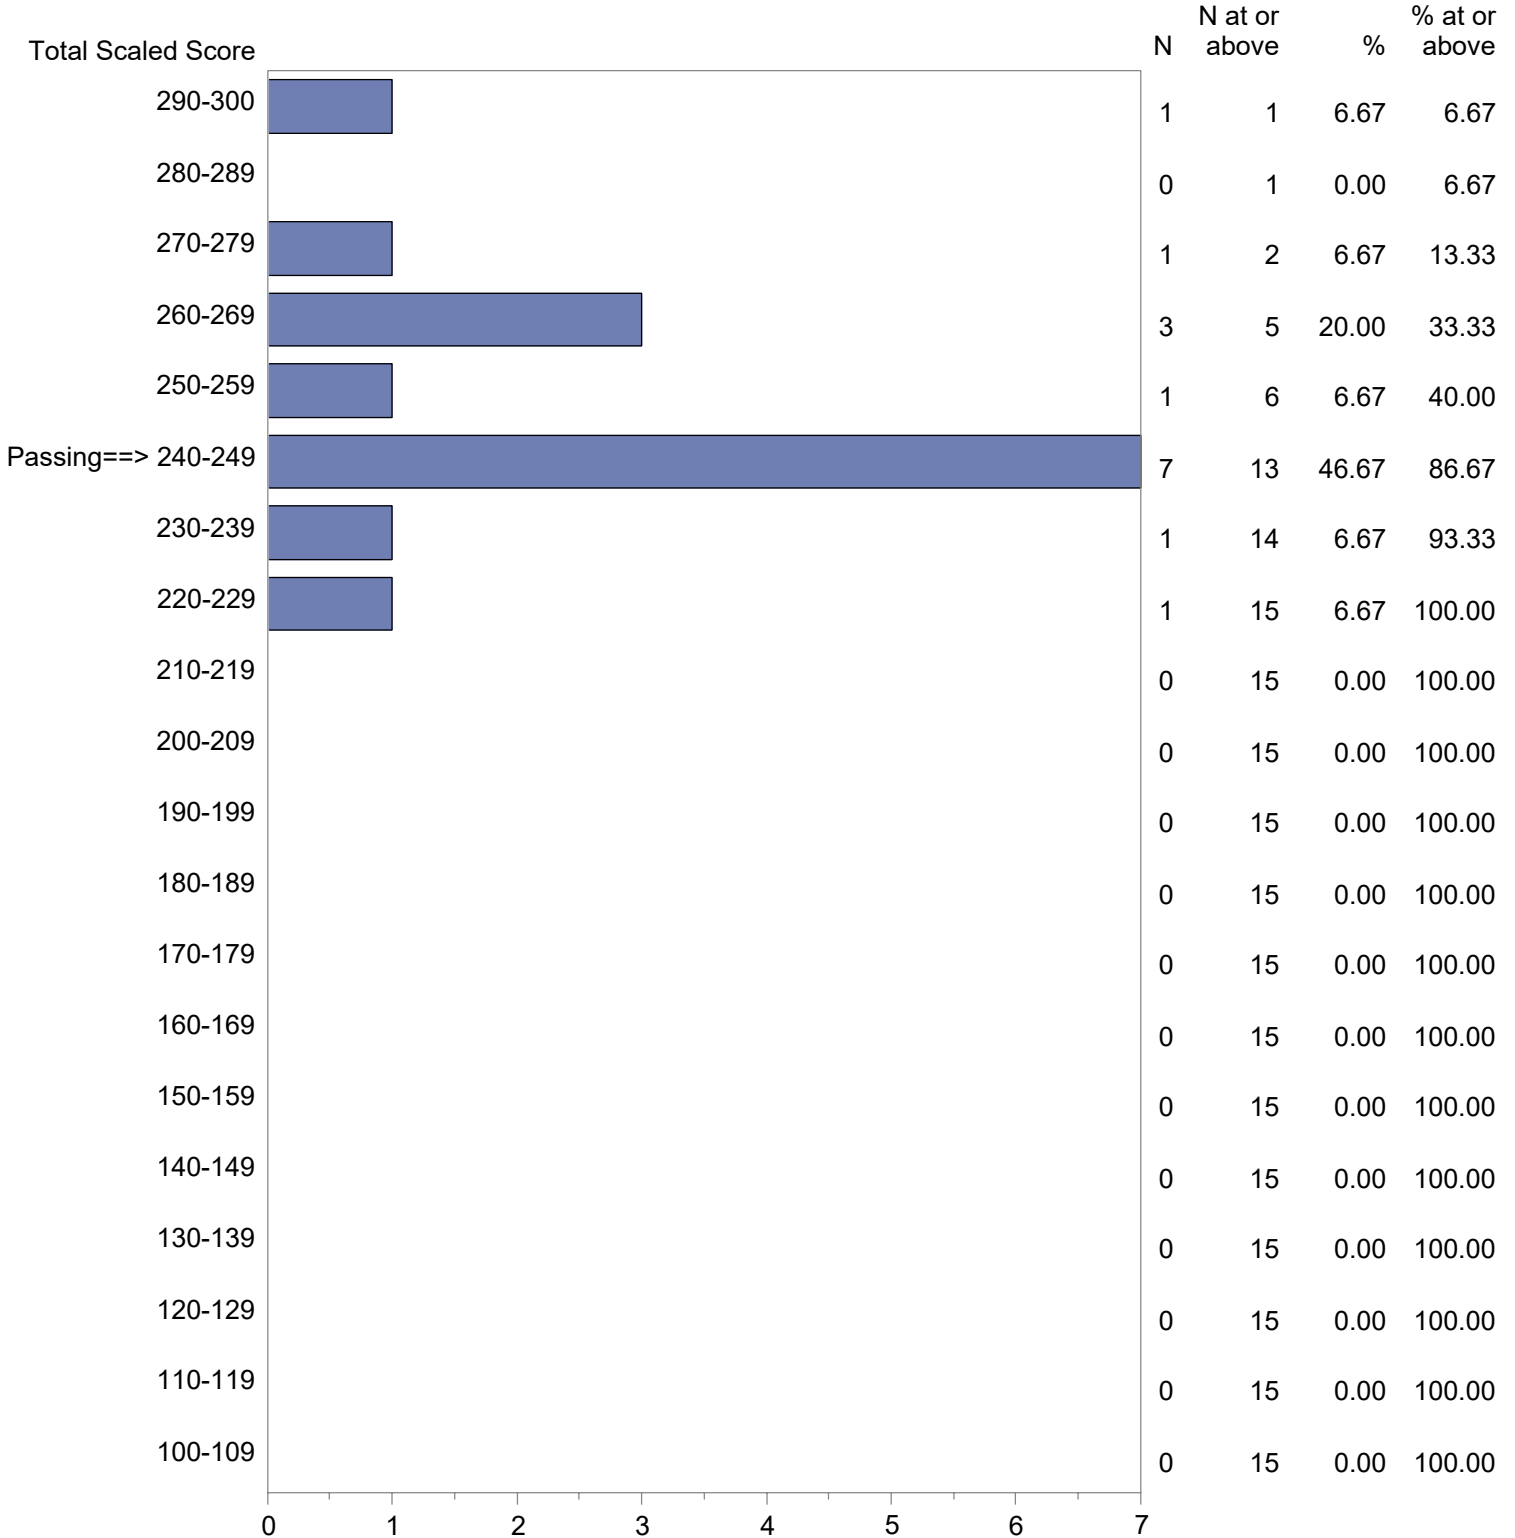

Massachusetts Tests for Educator Licensure (MTEL)
September 1, 2022 - August 31, 2023
Total Scaled Score Distribution by Test Field (All Forms)

Test Field=895 WEST-B: Reading subtest

NOTE: The accompanying explanatory notes and interpretive cautions are an integral part of this report.