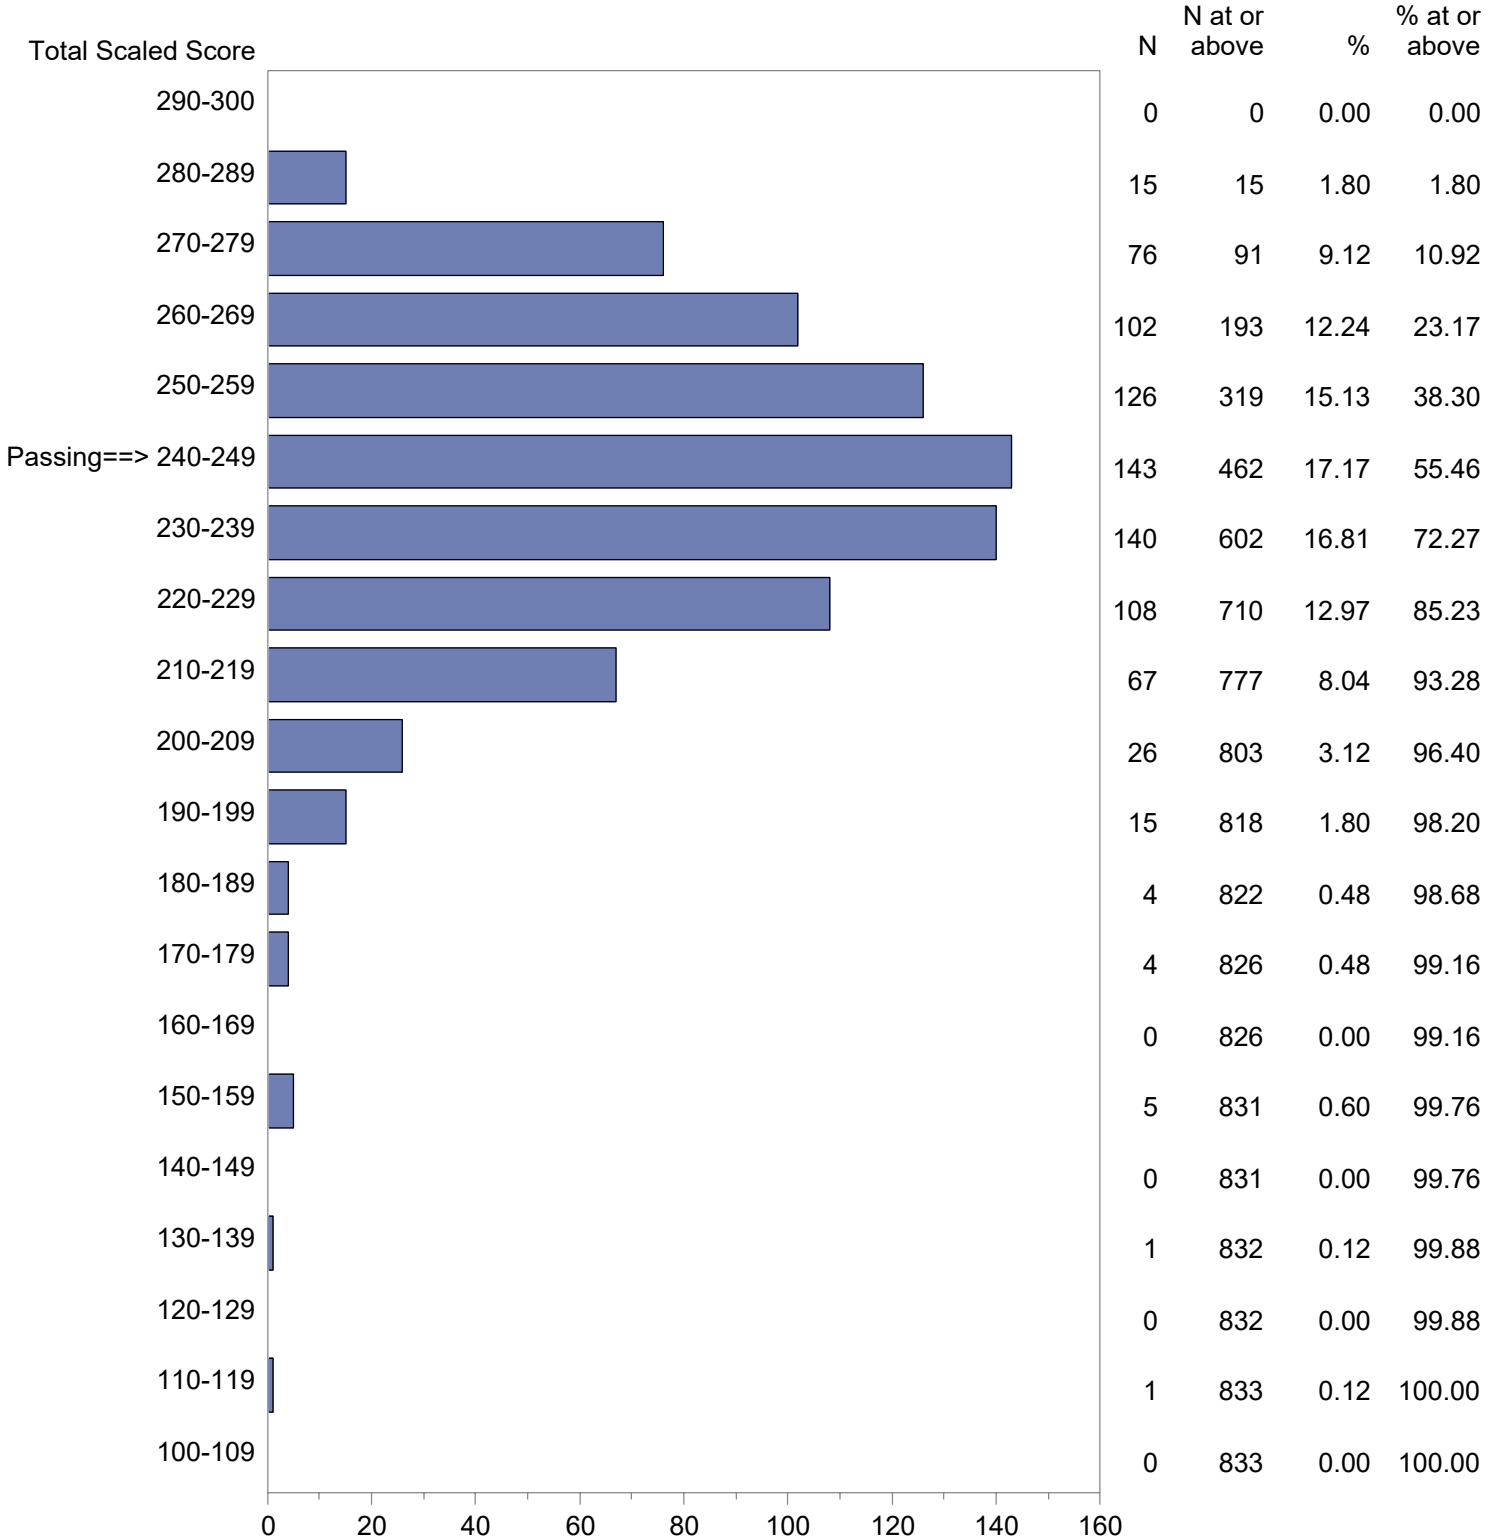

Massachusetts Tests for Educator Licensure (MTEL)
September 1, 2022 - August 31, 2023
Total Scaled Score Distribution by Test Field (All Forms)

Test Field=061 English

NOTE: The accompanying explanatory notes and interpretive cautions are an integral part of this report.