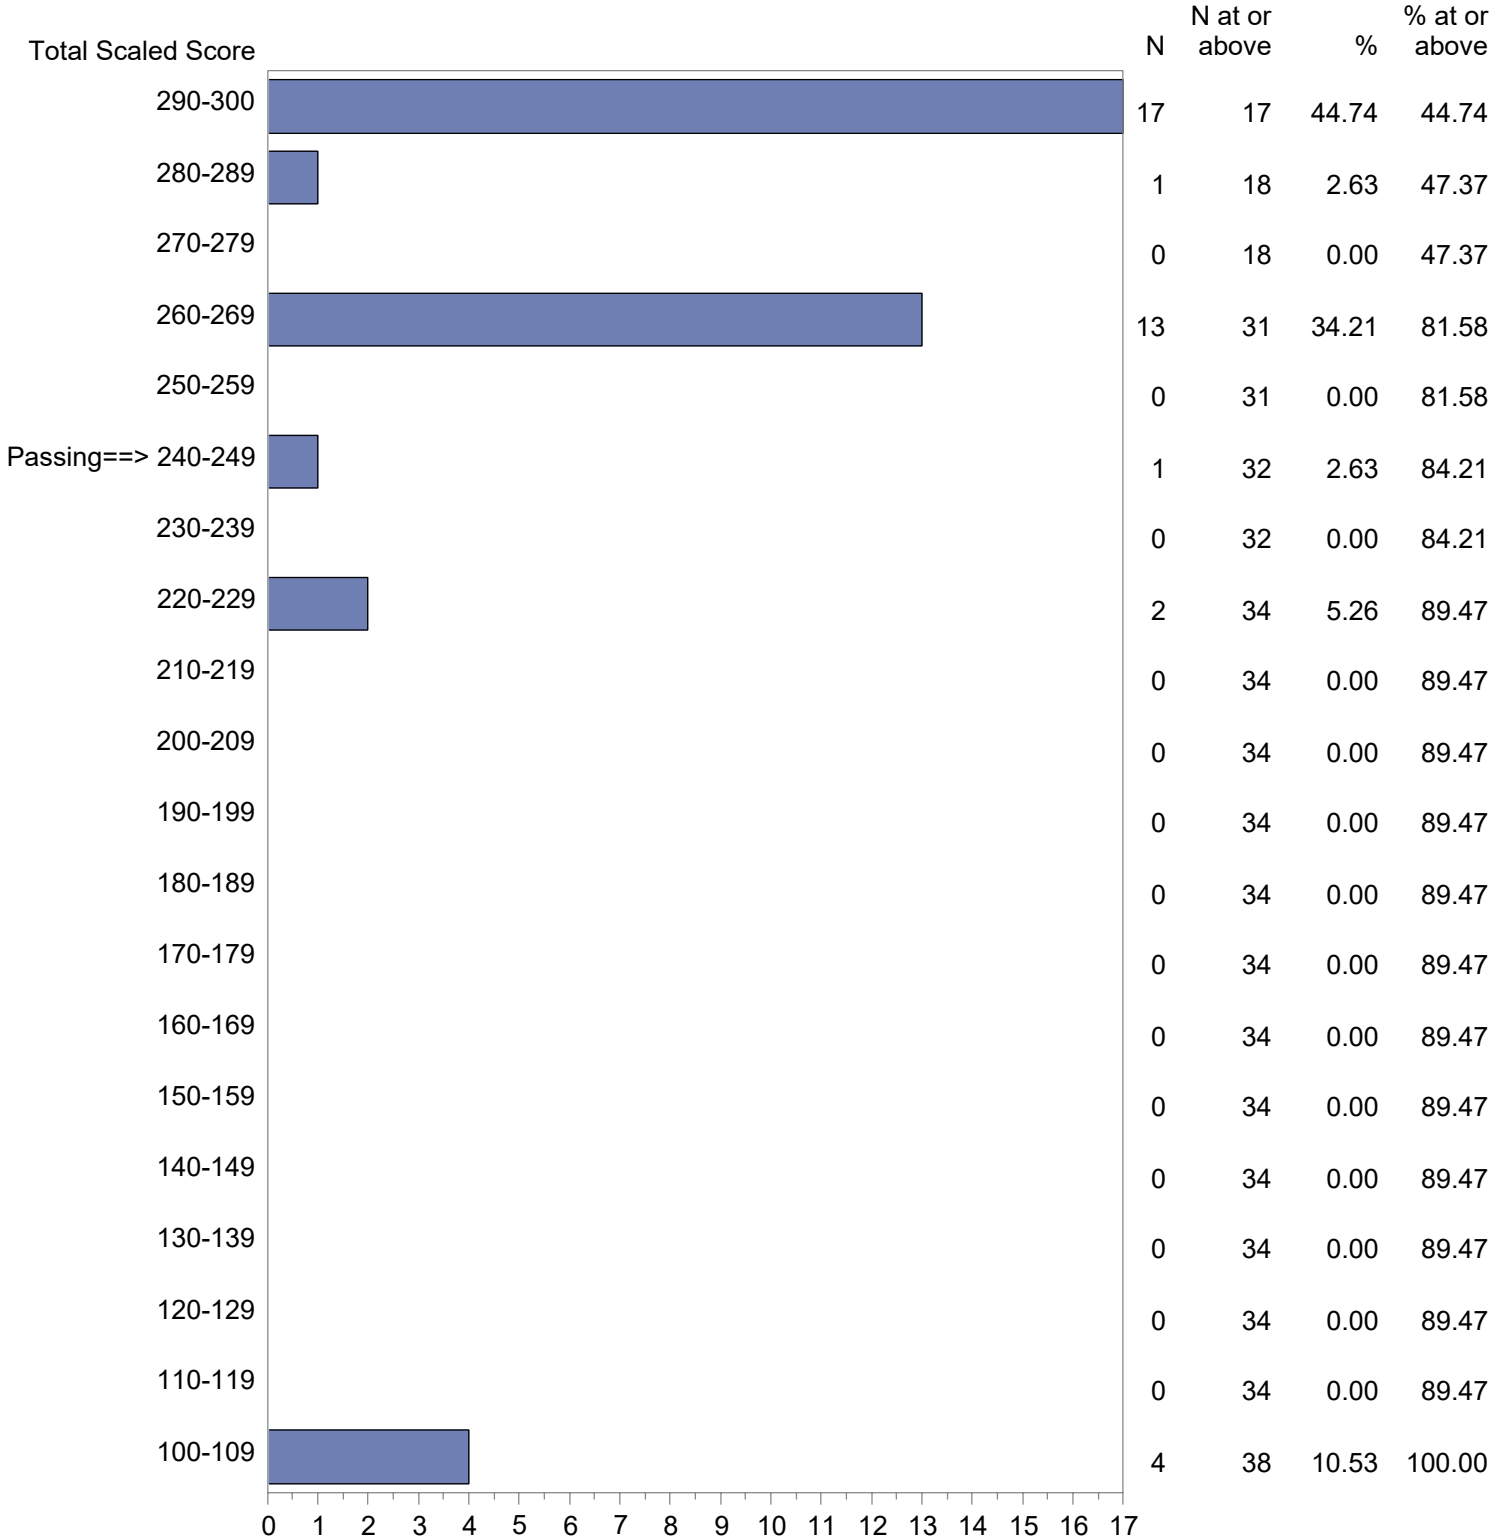

Massachusetts Tests for Educator Licensure (MTEL)
September 1, 2022 - August 31, 2023
Total Scaled Score Distribution by Test Field (All Forms)

Test Field=905 MTEL-Flex Foundations of Reading Objective 0011

NOTE: The accompanying explanatory notes and interpretive cautions are an integral part of this report.