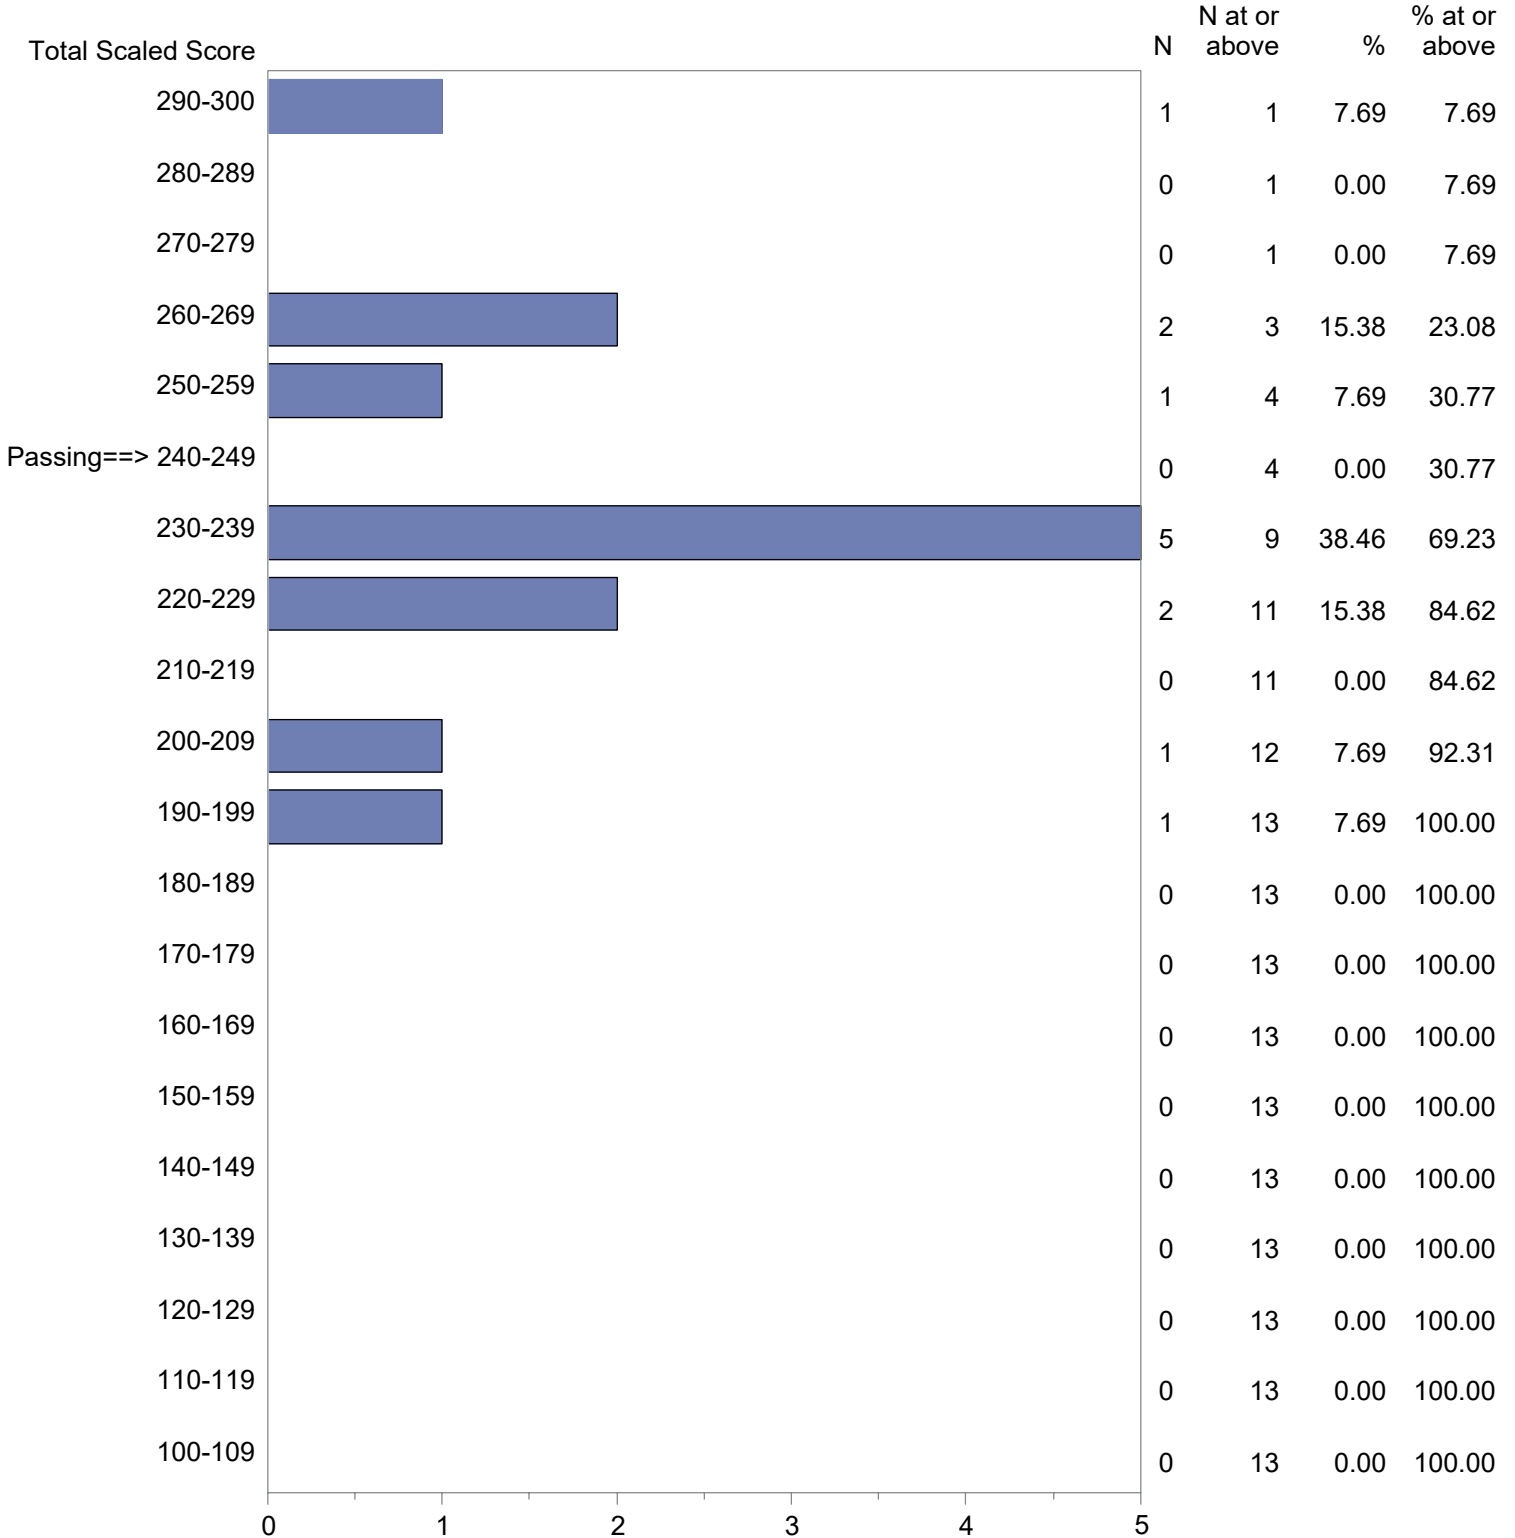

Massachusetts Tests for Educator Licensure (MTEL)
September 1, 2022 - August 31, 2023
Total Scaled Score Distribution by Test Field (All Forms)

Test Field=012 Chemistry

NOTE: The accompanying explanatory notes and interpretive cautions are an integral part of this report.