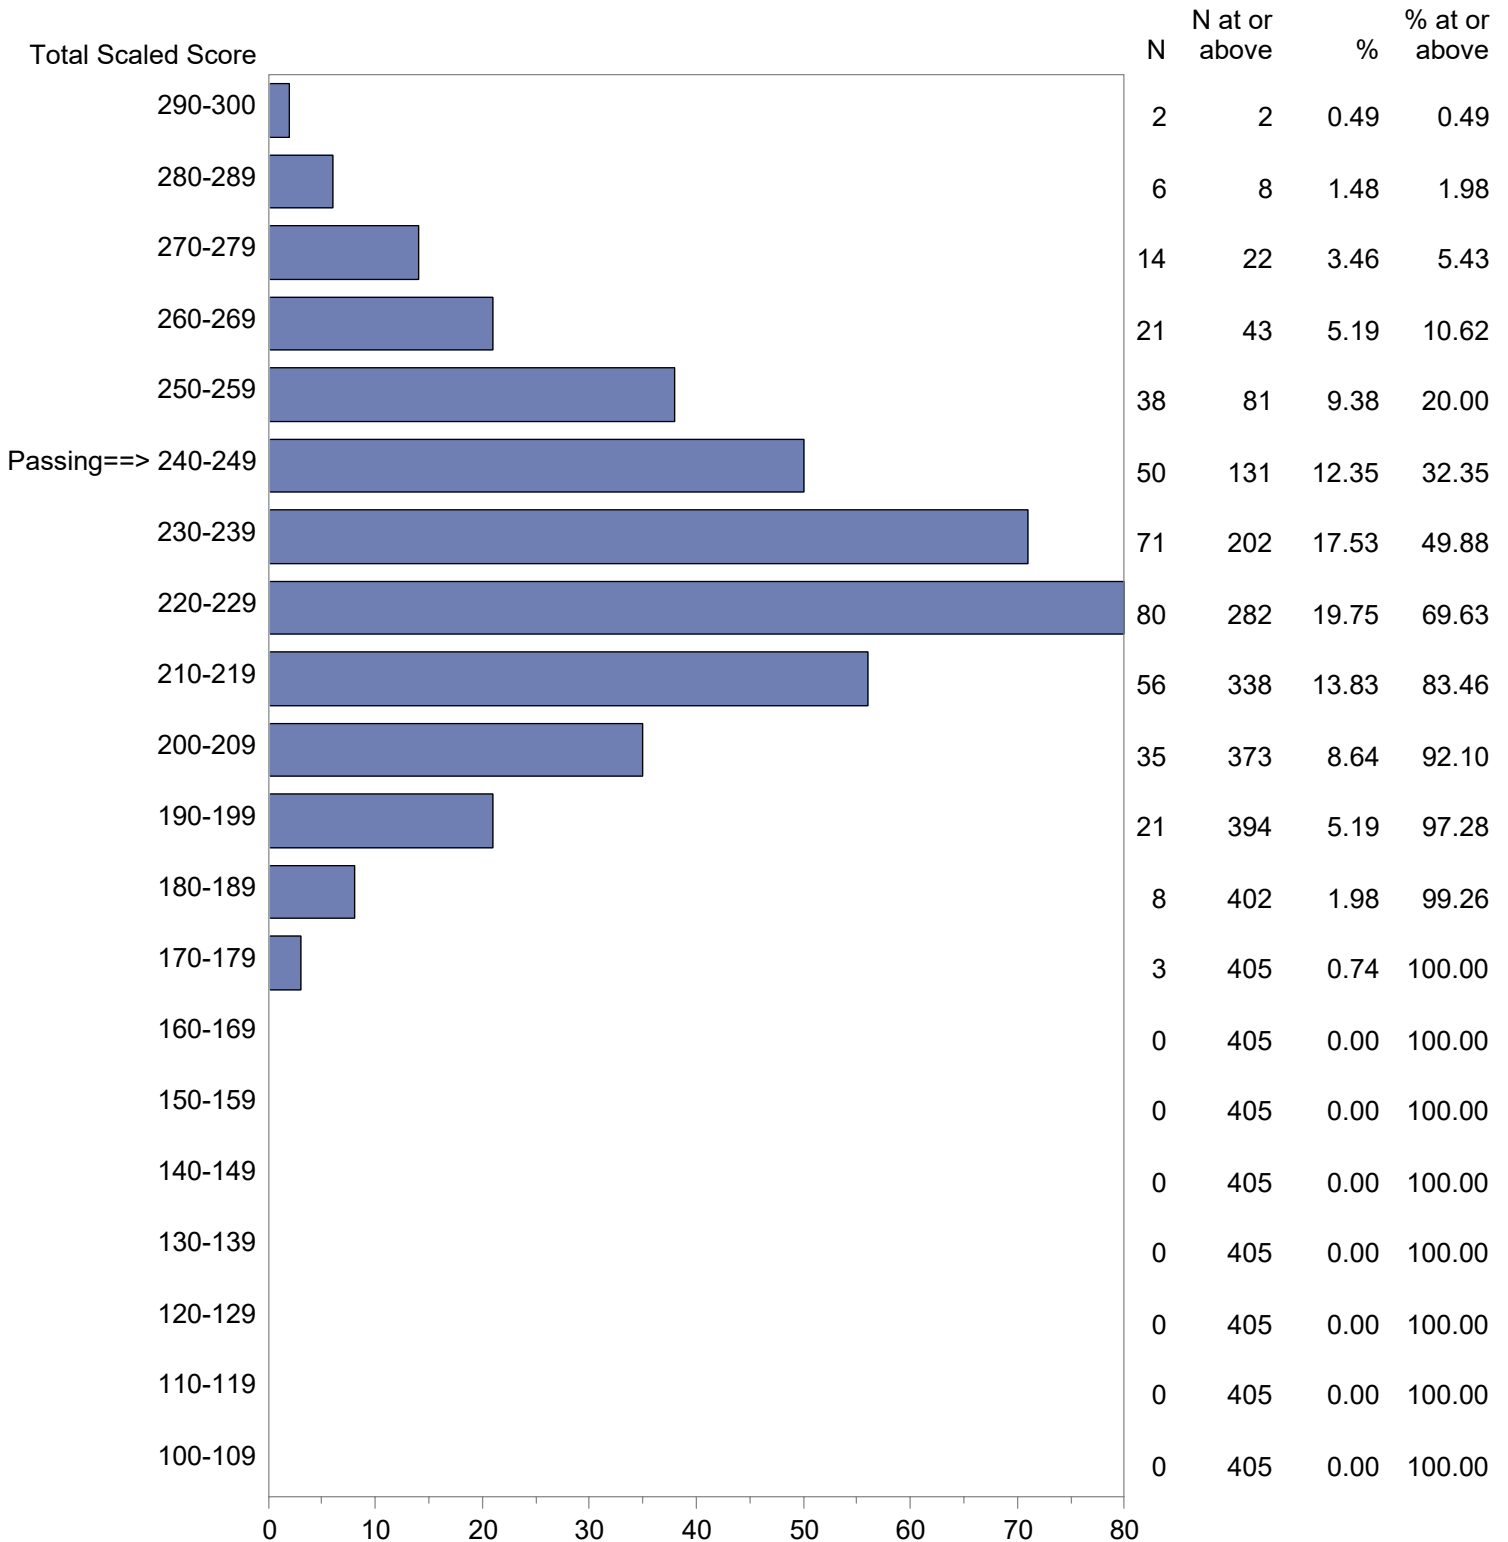

Massachusetts Tests for Educator Licensure (MTEL)
September 1, 2022 - August 31, 2023
Total Scaled Score Distribution by Test Field (All Forms)

Test Field=065 Middle School Mathematics

NOTE: The accompanying explanatory notes and interpretive cautions are an integral part of this report.