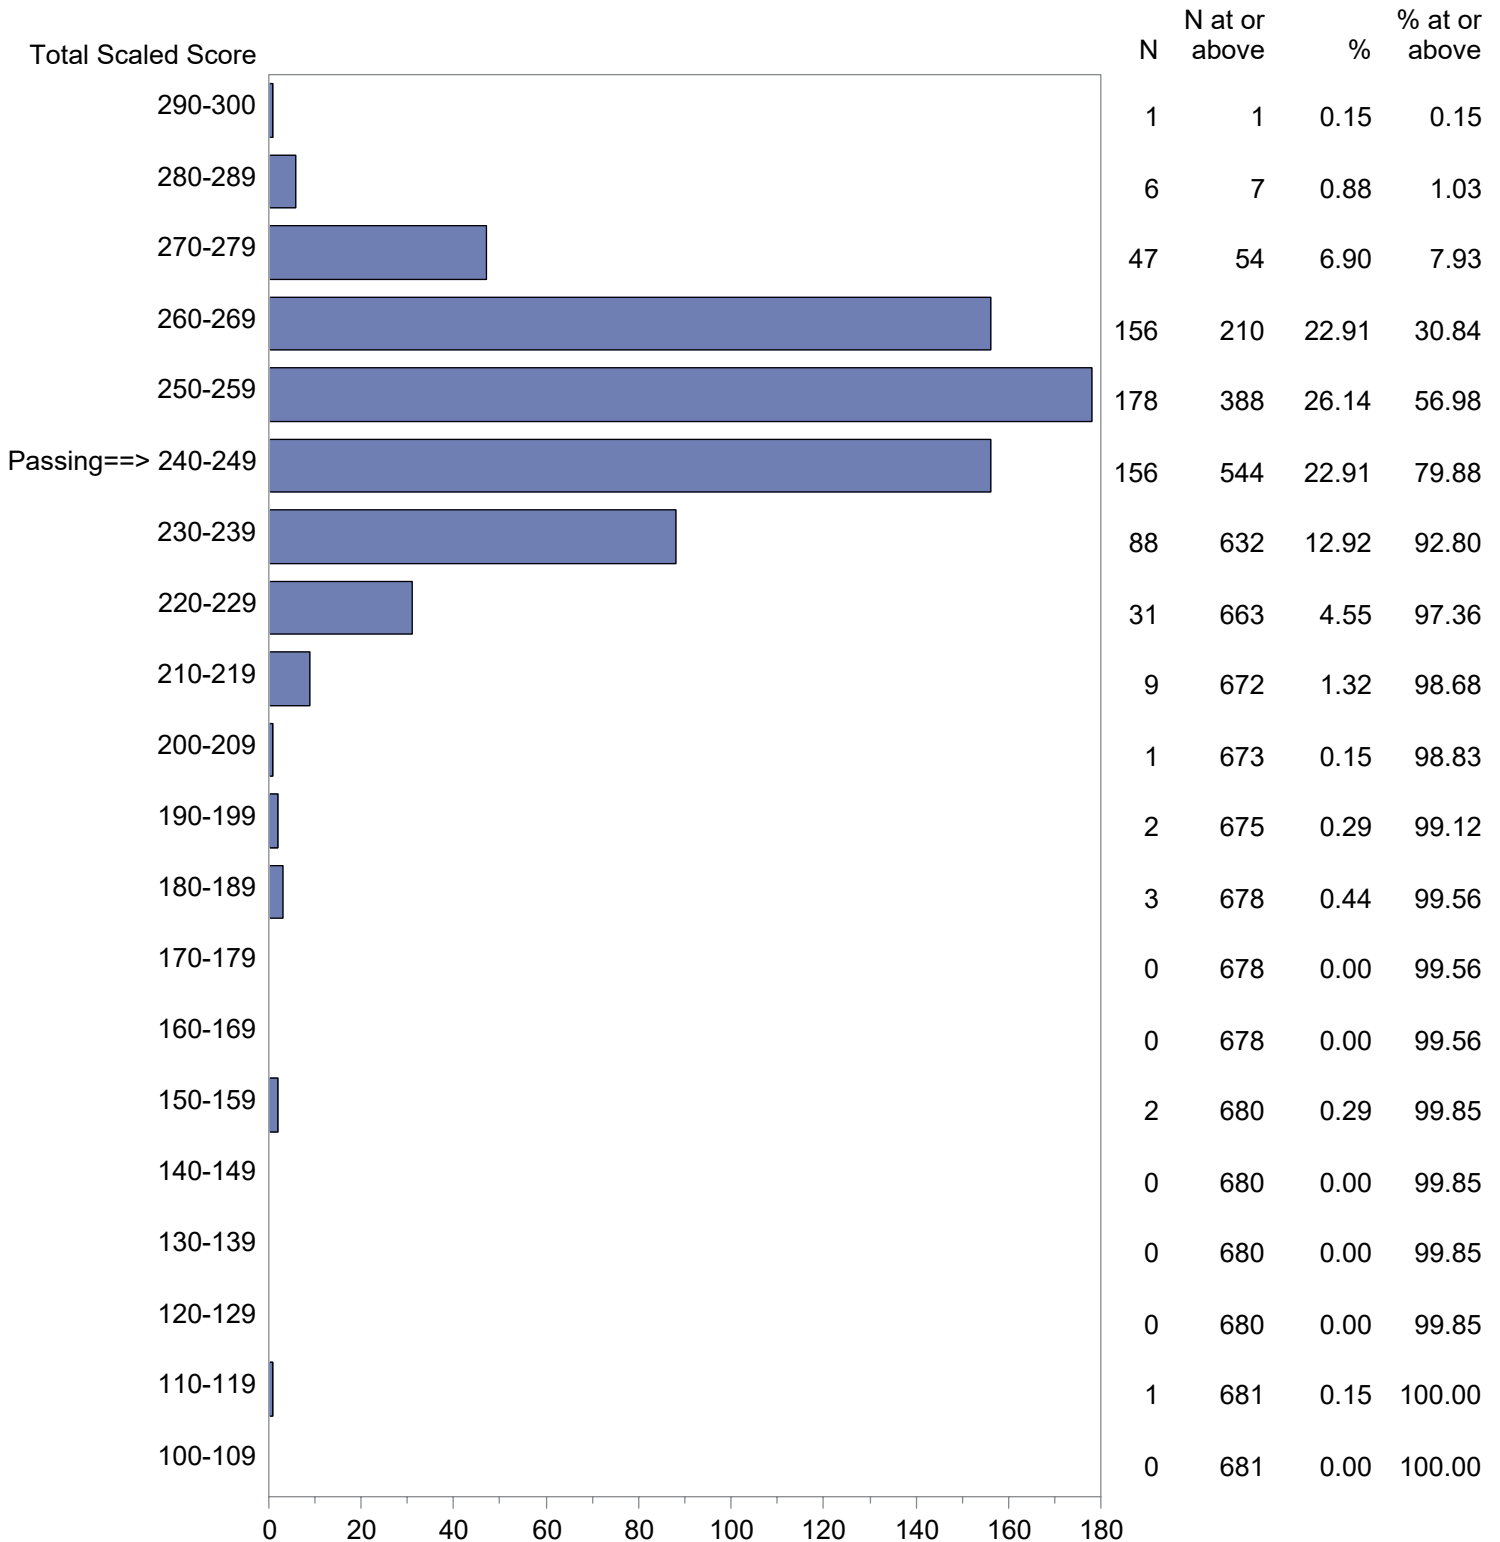

Massachusetts Tests for Educator Licensure (MTEL)
September 1, 2022 - August 31, 2023
Total Scaled Score Distribution by Test Field (All Forms)

Test Field=072 Early Childhood

NOTE: The accompanying explanatory notes and interpretive cautions are an integral part of this report.