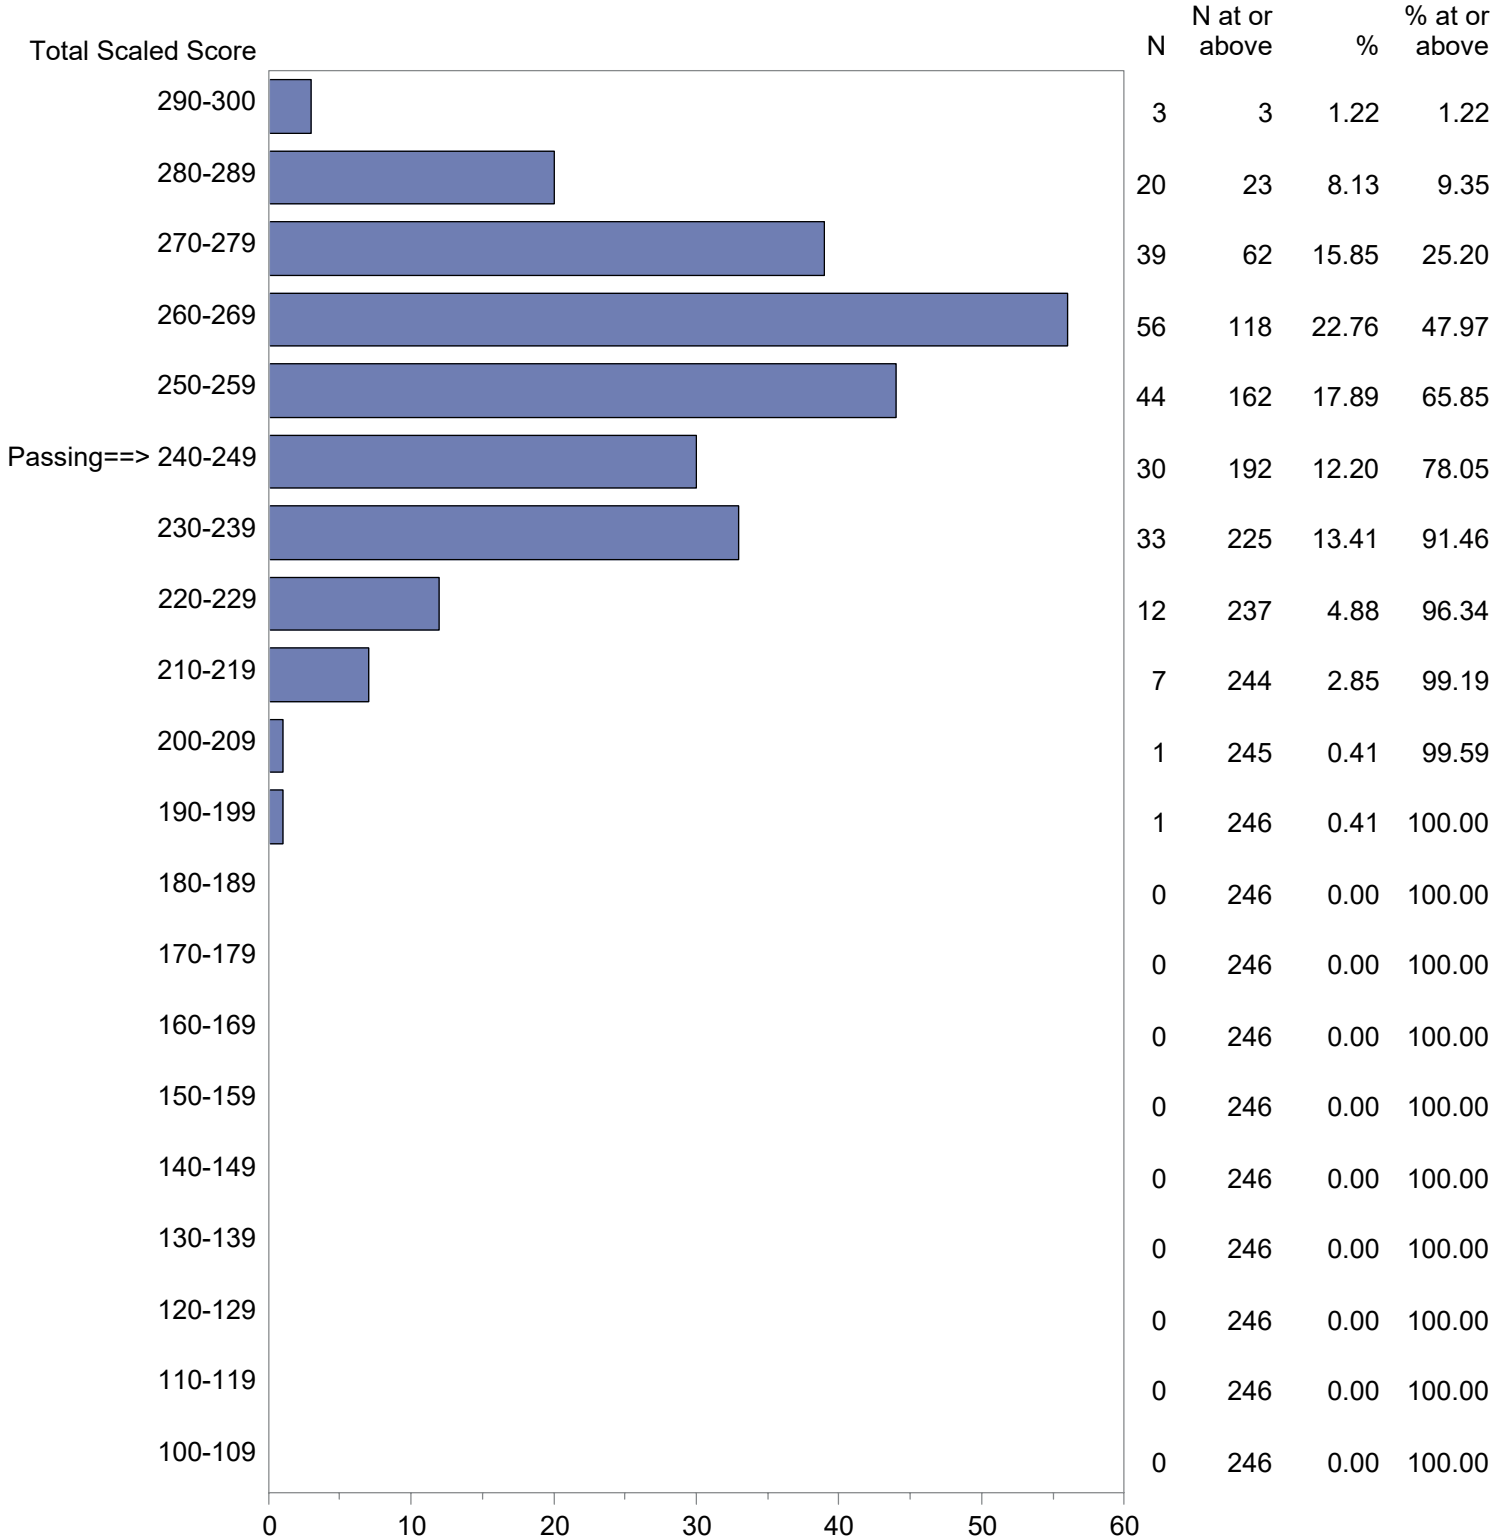

Massachusetts Tests for Educator Licensure (MTEL)
September 1, 2022 - August 31, 2023
Total Scaled Score Distribution by Test Field (All Forms)

Test Field=017 Visual Art

NOTE: The accompanying explanatory notes and interpretive cautions are an integral part of this report.