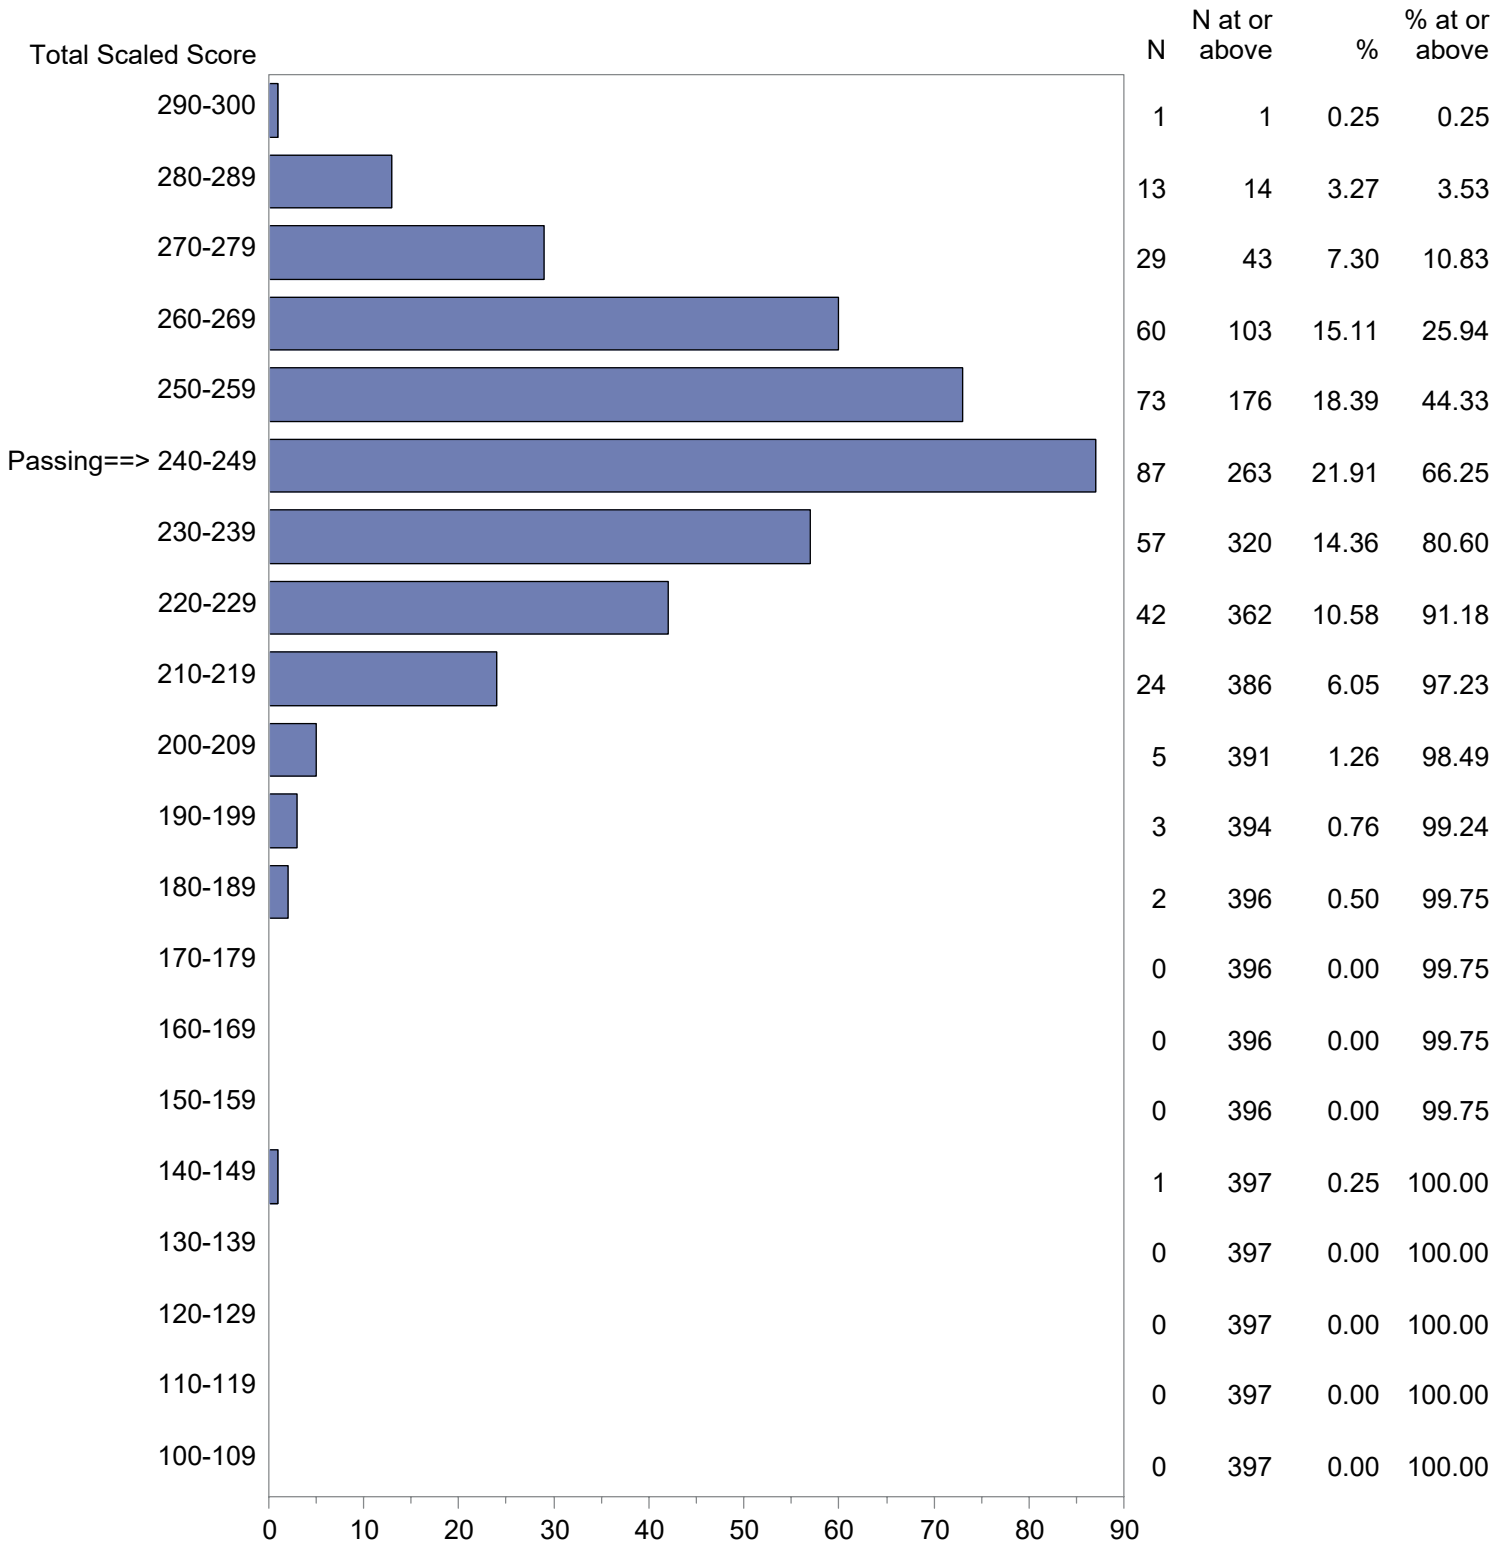

Massachusetts Tests for Educator Licensure (MTEL)
September 1, 2022 - August 31, 2023
Total Scaled Score Distribution by Test Field (All Forms)

Test Field=073 History/Social Science

NOTE: The accompanying explanatory notes and interpretive cautions are an integral part of this report.