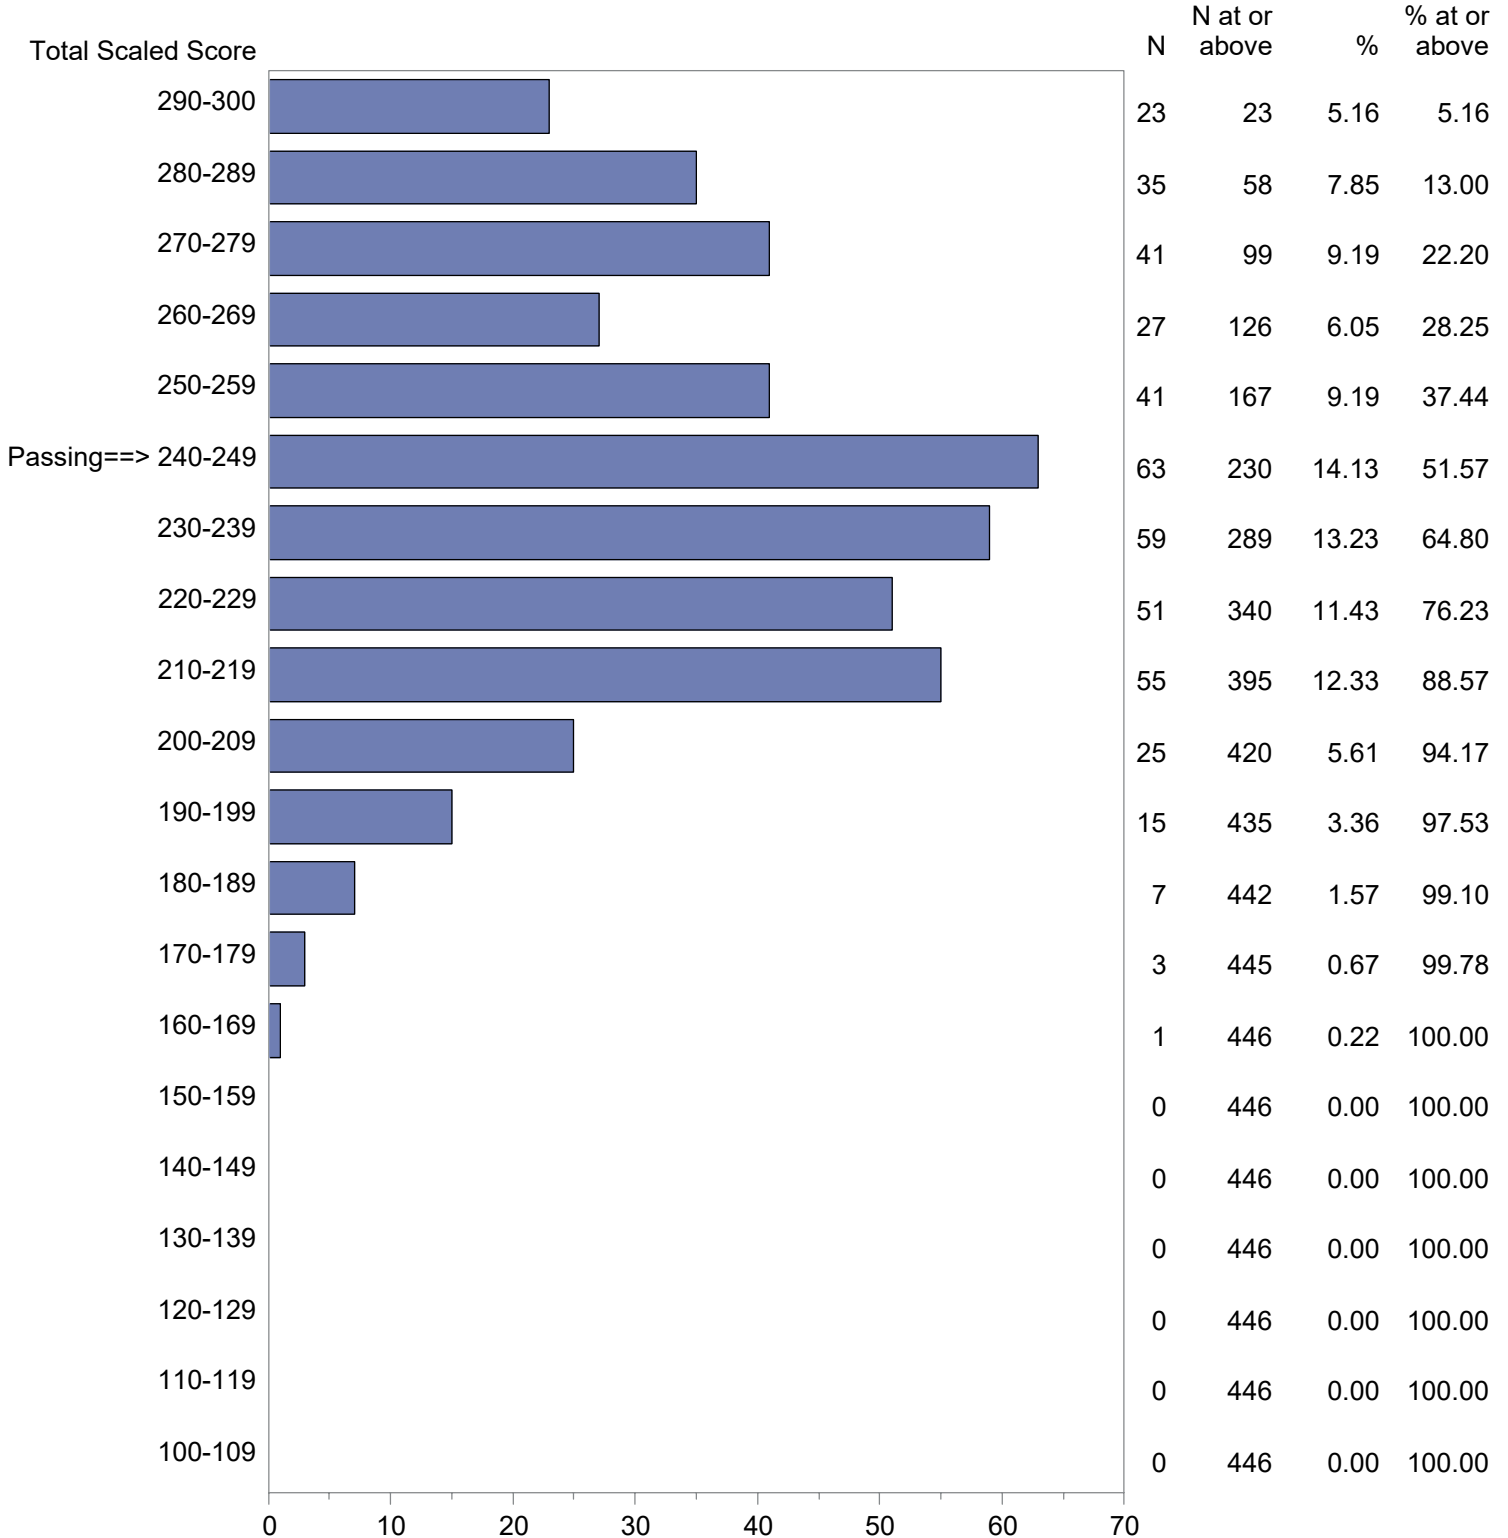

Massachusetts Tests for Educator Licensure (MTEL)
September 1, 2022 - August 31, 2023
Total Scaled Score Distribution by Test Field (All Forms)

Test Field=063 Mathematics

NOTE: The accompanying explanatory notes and interpretive cautions are an integral part of this report.