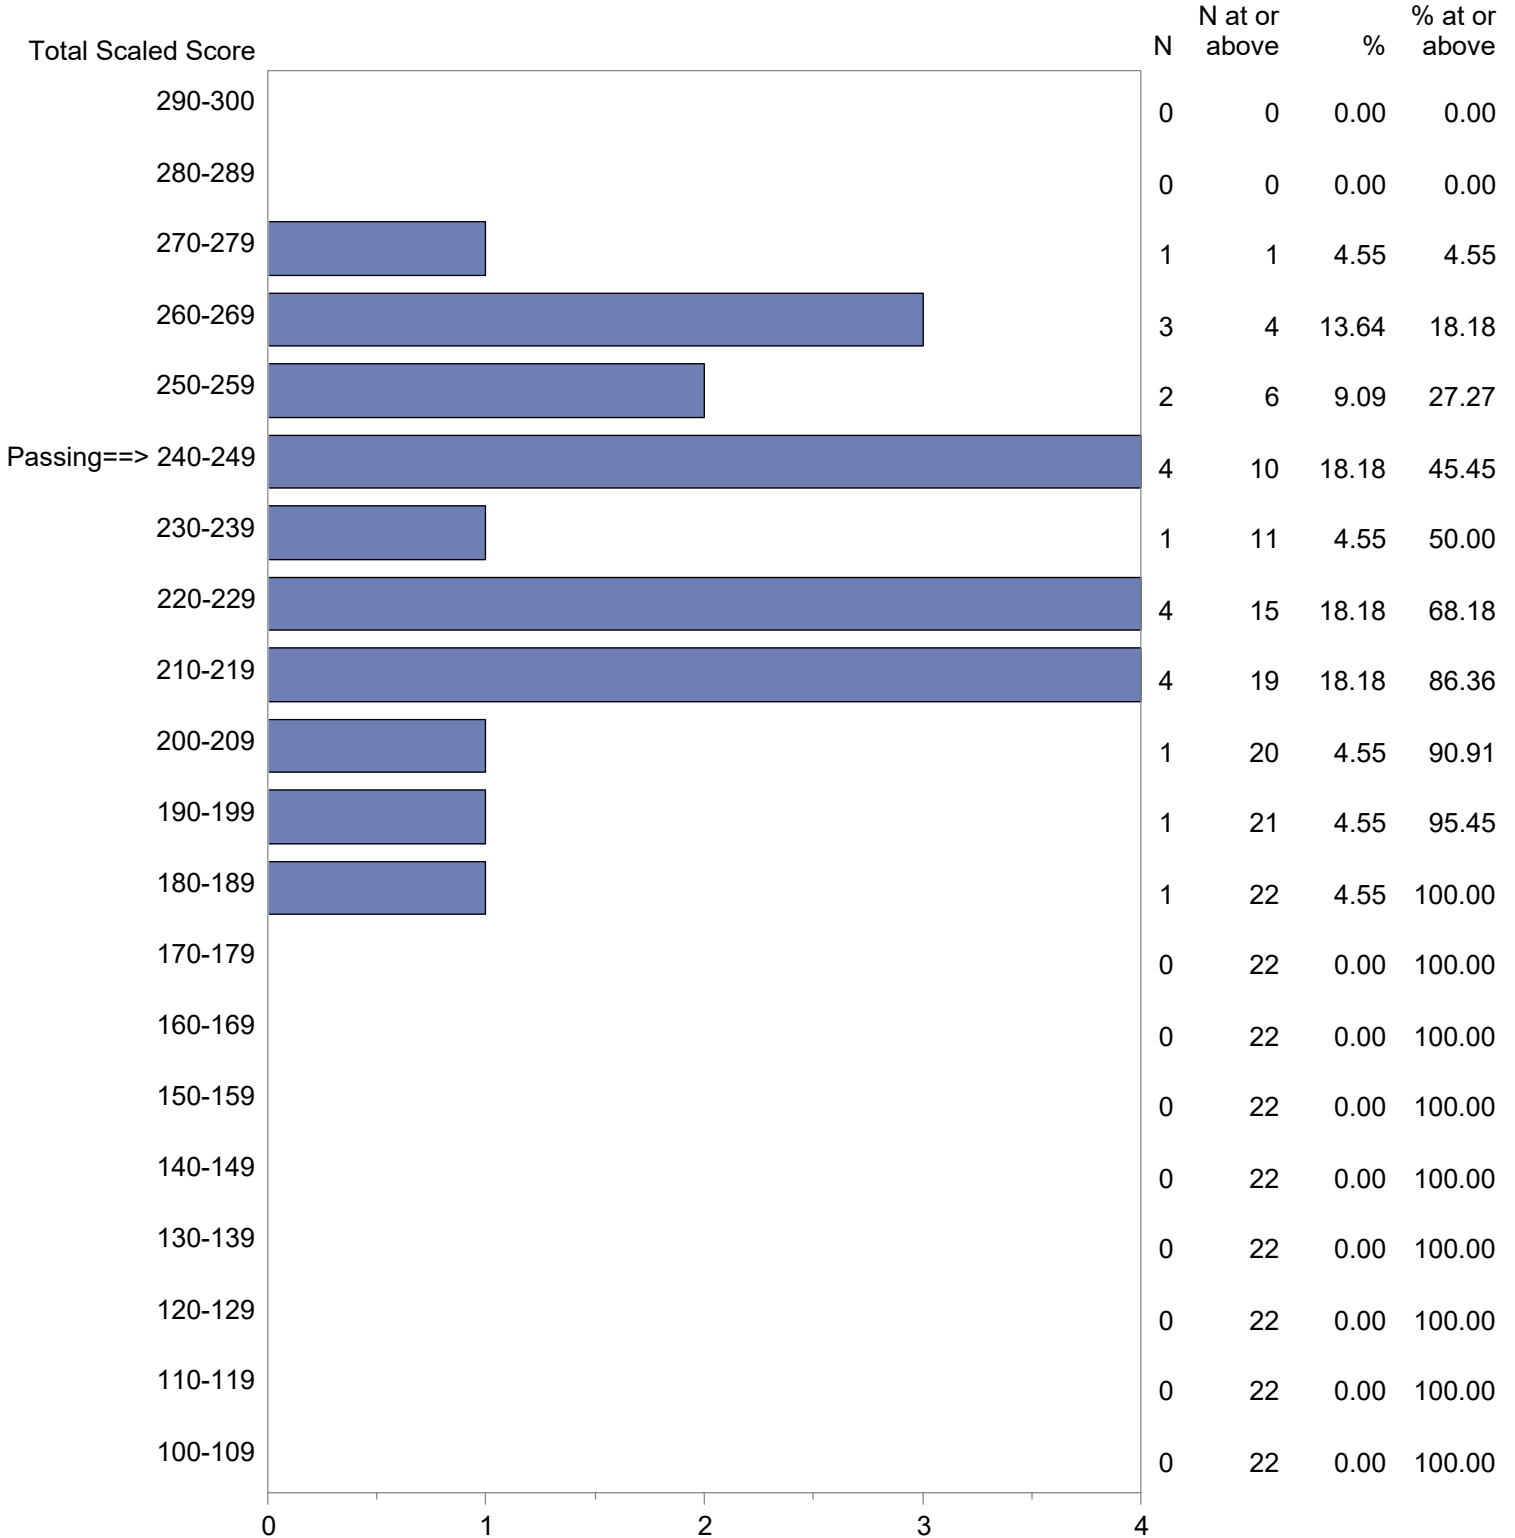

Massachusetts Tests for Educator Licensure (MTEL)
September 1, 2022 - August 31, 2023
Total Scaled Score Distribution by Test Field (All Forms)

Test Field=013 Biology

NOTE: The accompanying explanatory notes and interpretive cautions are an integral part of this report.