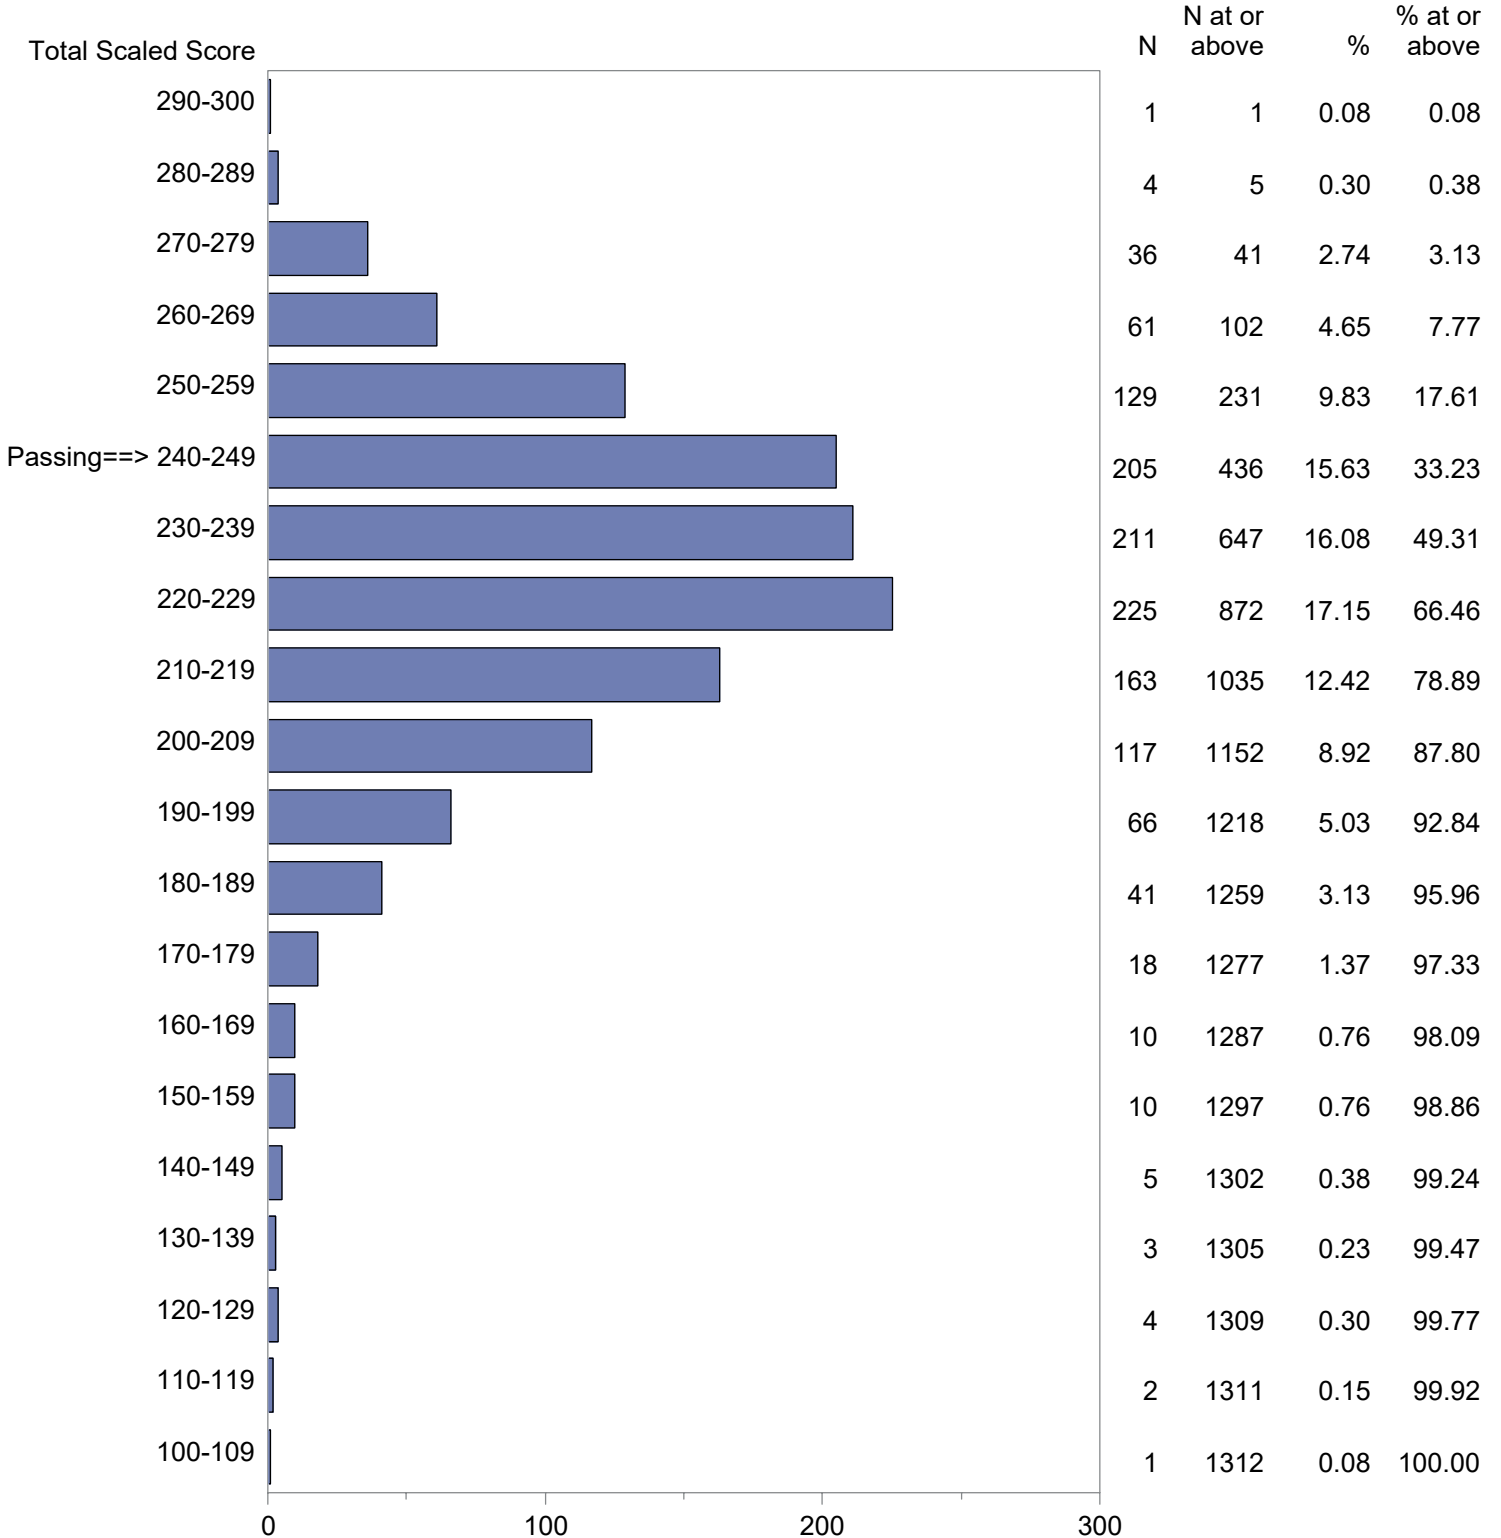

Massachusetts Tests for Educator Licensure (MTEL)
September 1, 2022 - August 31, 2023
Total Scaled Score Distribution by Test Field (All Forms)

Test Field=054 English as a Second Language

NOTE: The accompanying explanatory notes and interpretive cautions are an integral part of this report.