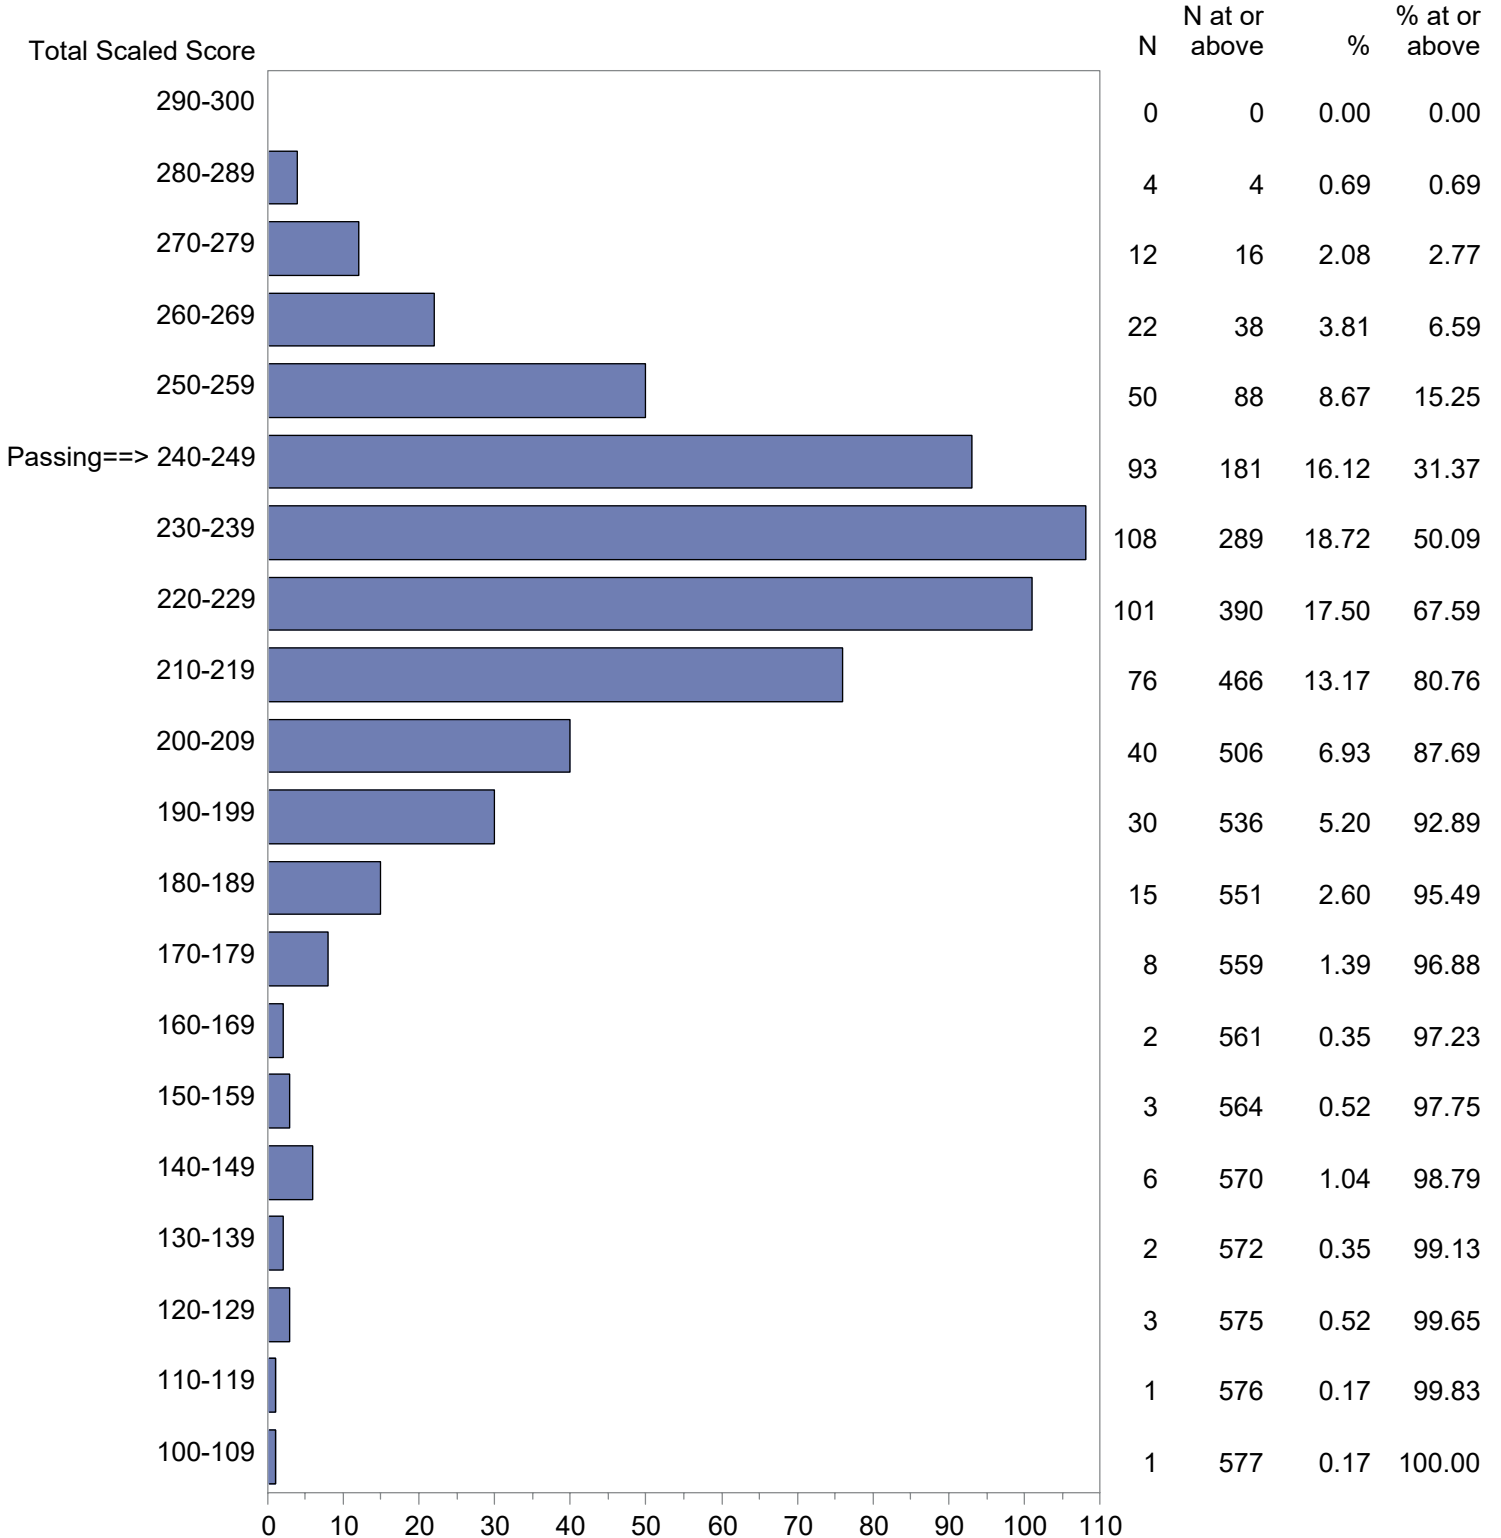

Massachusetts Tests for Educator Licensure (MTEL)
September 1, 2022 - August 31, 2023
Total Scaled Score Distribution by Test Field (All Forms)

Test Field=022 Physical Education

NOTE: The accompanying explanatory notes and interpretive cautions are an integral part of this report.