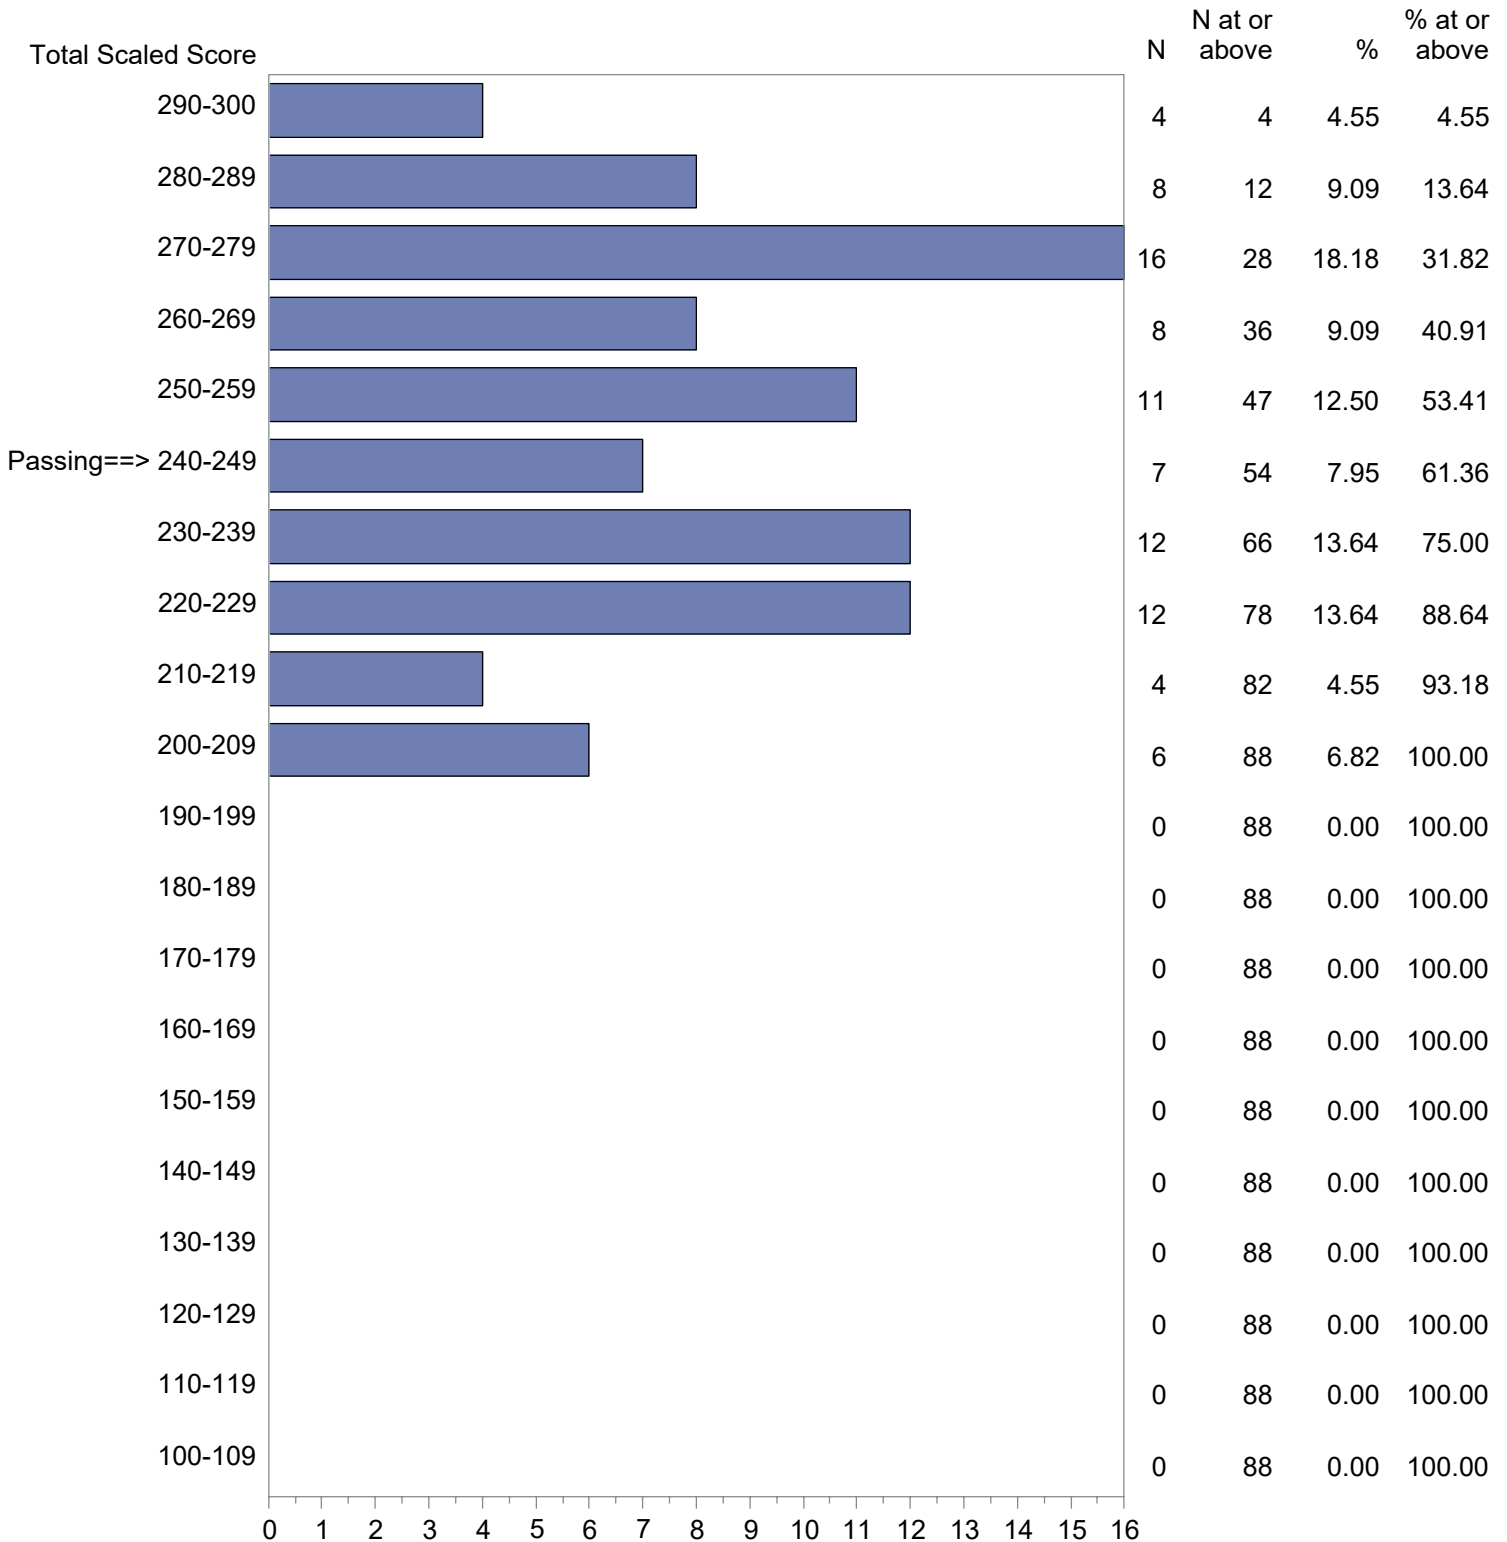

Massachusetts Tests for Educator Licensure (MTEL)
September 1, 2022 - August 31, 2023
Total Scaled Score Distribution by Test Field (All Forms)

Test Field=071 Digital Literacy and Computer Science

NOTE: The accompanying explanatory notes and interpretive cautions are an integral part of this report.