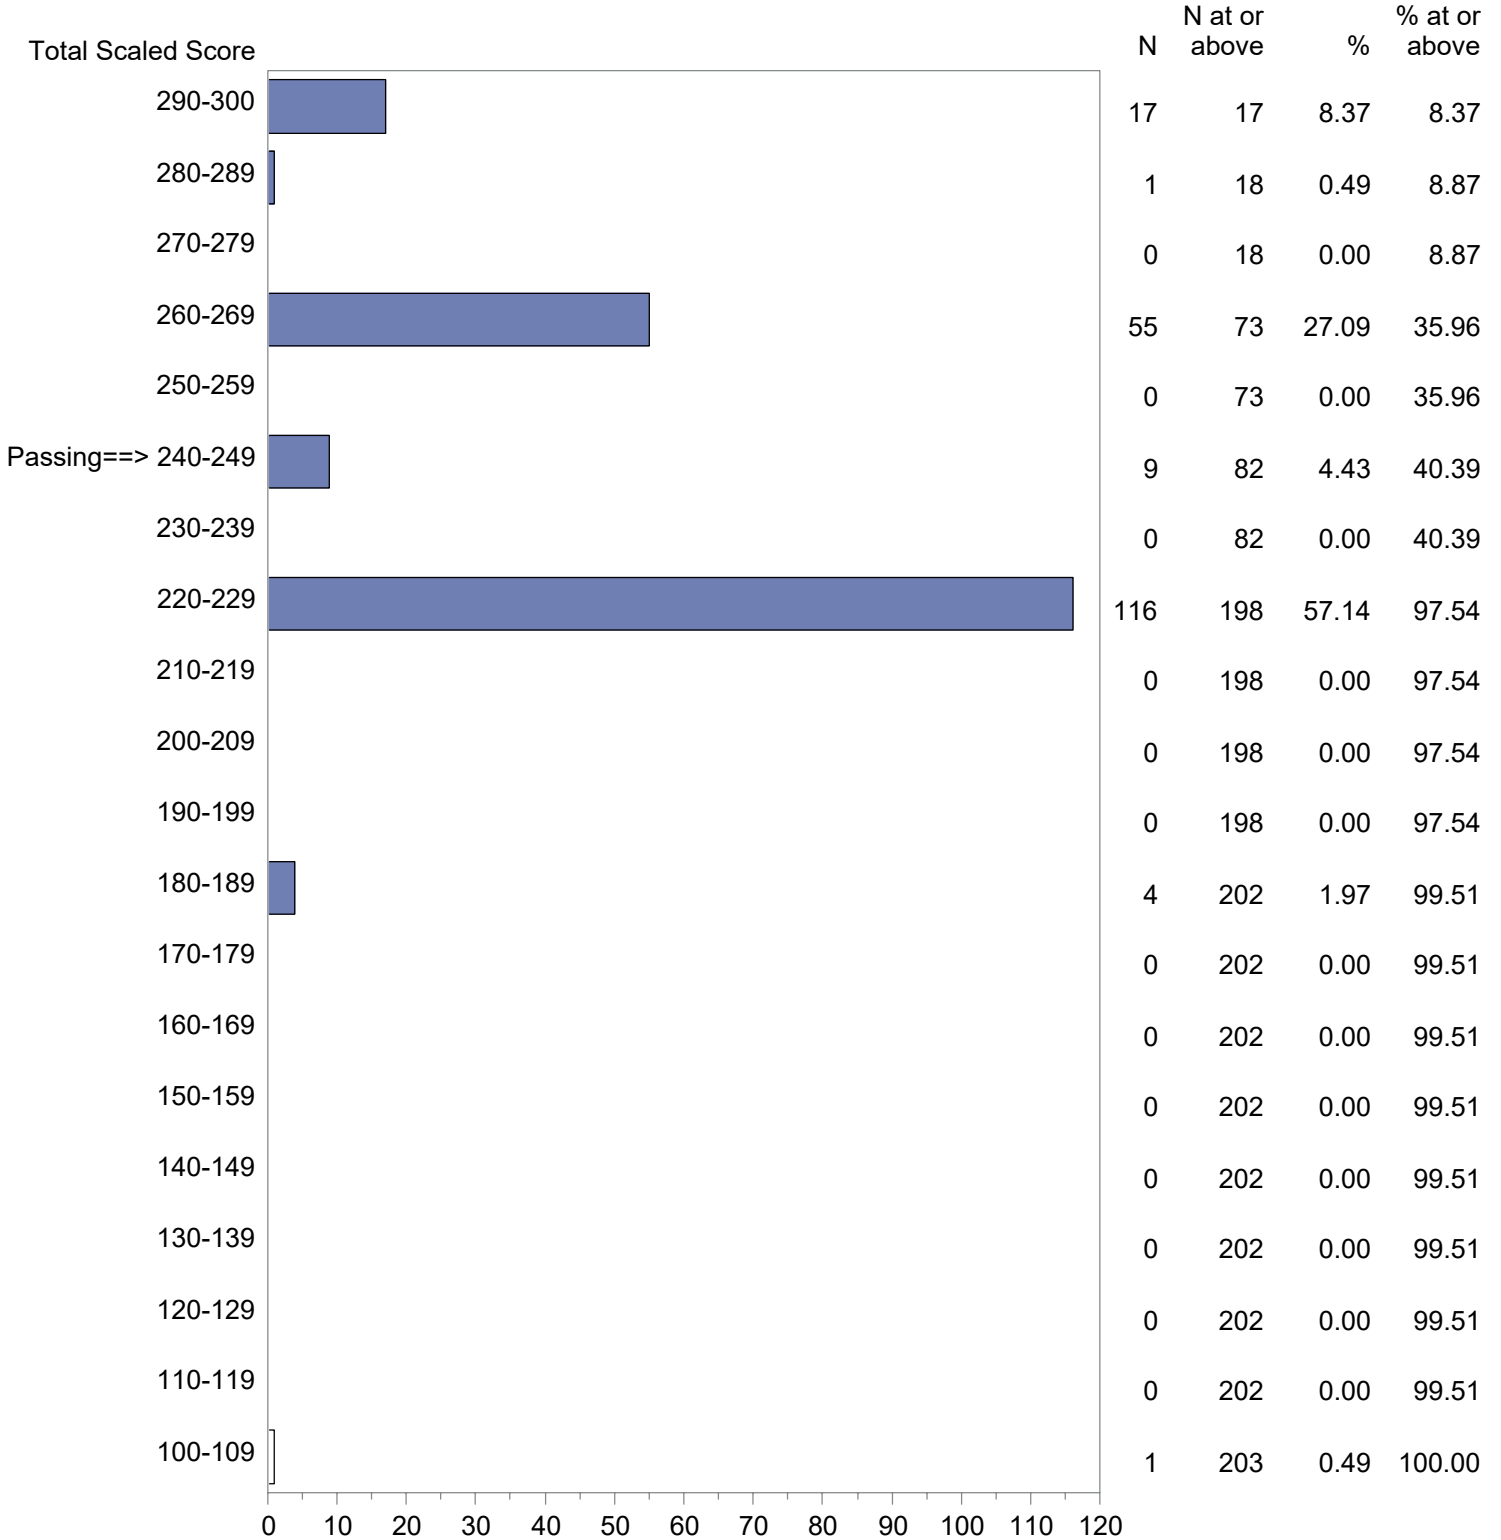

Massachusetts Tests for Educator Licensure (MTEL)
September 1, 2022 - August 31, 2023
Total Scaled Score Distribution by Test Field (All Forms)

Test Field=867 MoGEA: Writing subtest

NOTE: The accompanying explanatory notes and interpretive cautions are an integral part of this report.