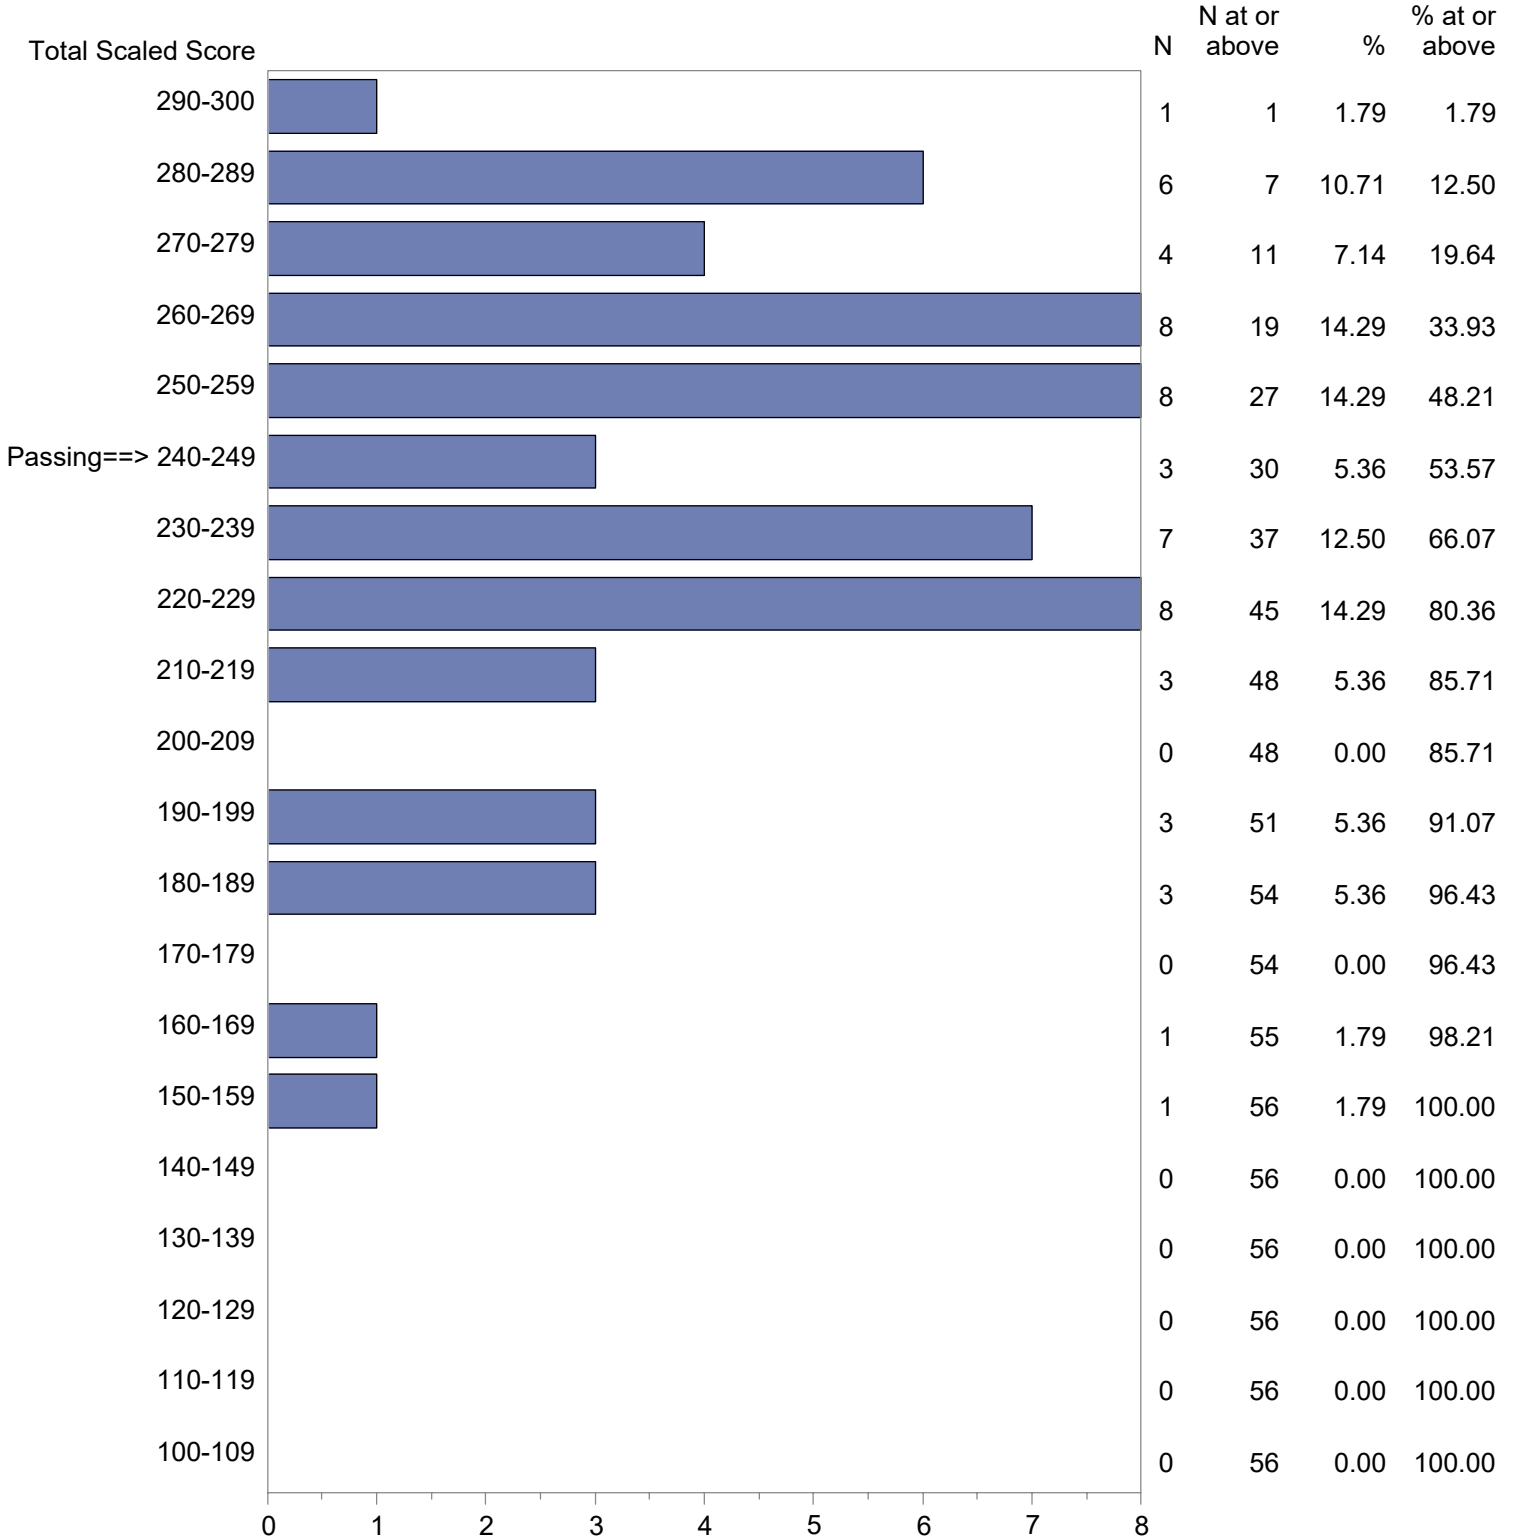

Massachusetts Tests for Educator Licensure (MTEL)
September 1, 2022 - August 31, 2023
Total Scaled Score Distribution by Test Field (All Forms)

Test Field=019 Business

NOTE: The accompanying explanatory notes and interpretive cautions are an integral part of this report.