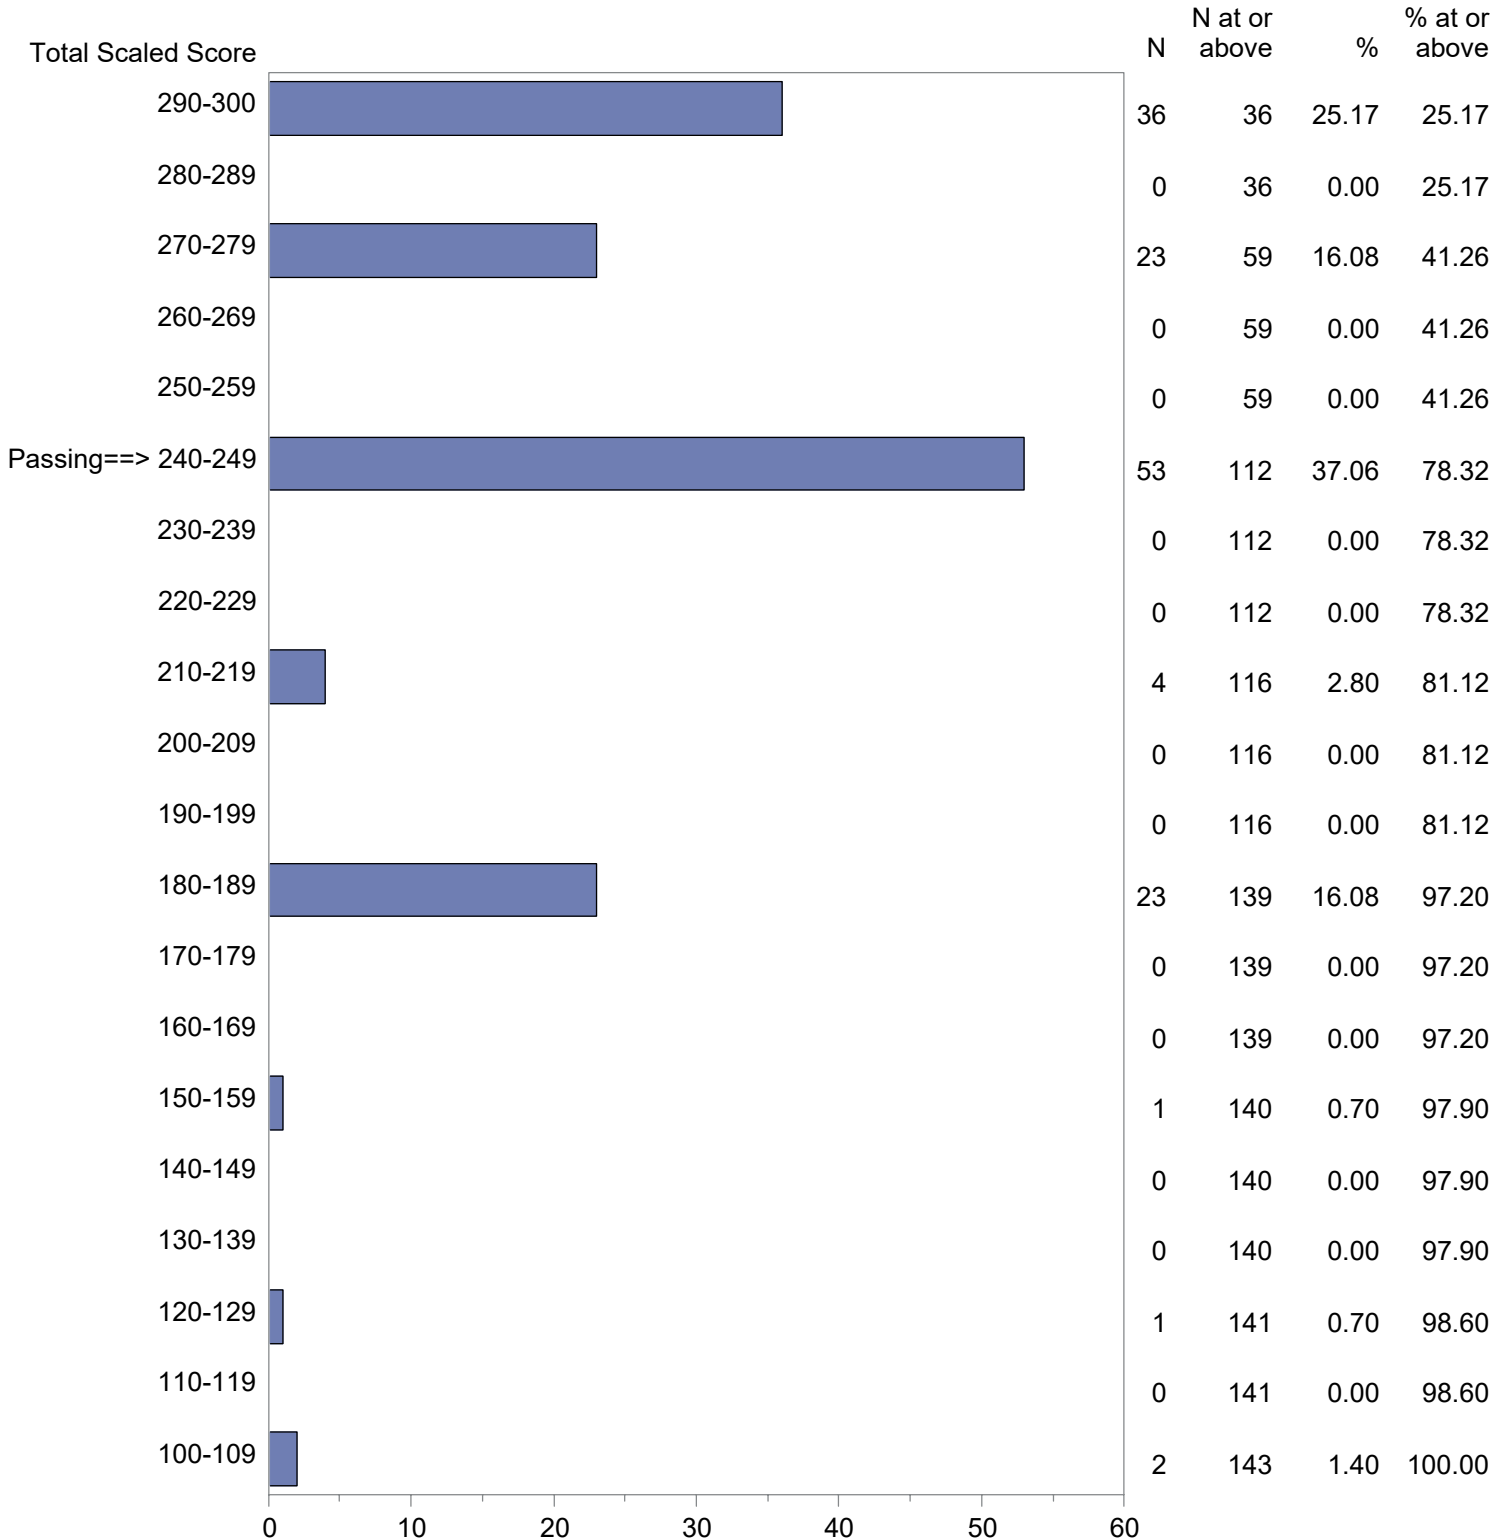

Massachusetts Tests for Educator Licensure (MTEL)
September 1, 2022 - August 31, 2023
Total Scaled Score Distribution by Test Field (All Forms)

Test Field=906 MTEL-Flex Gen Curric Multisubject Objective 0006

NOTE: The accompanying explanatory notes and interpretive cautions are an integral part of this report.