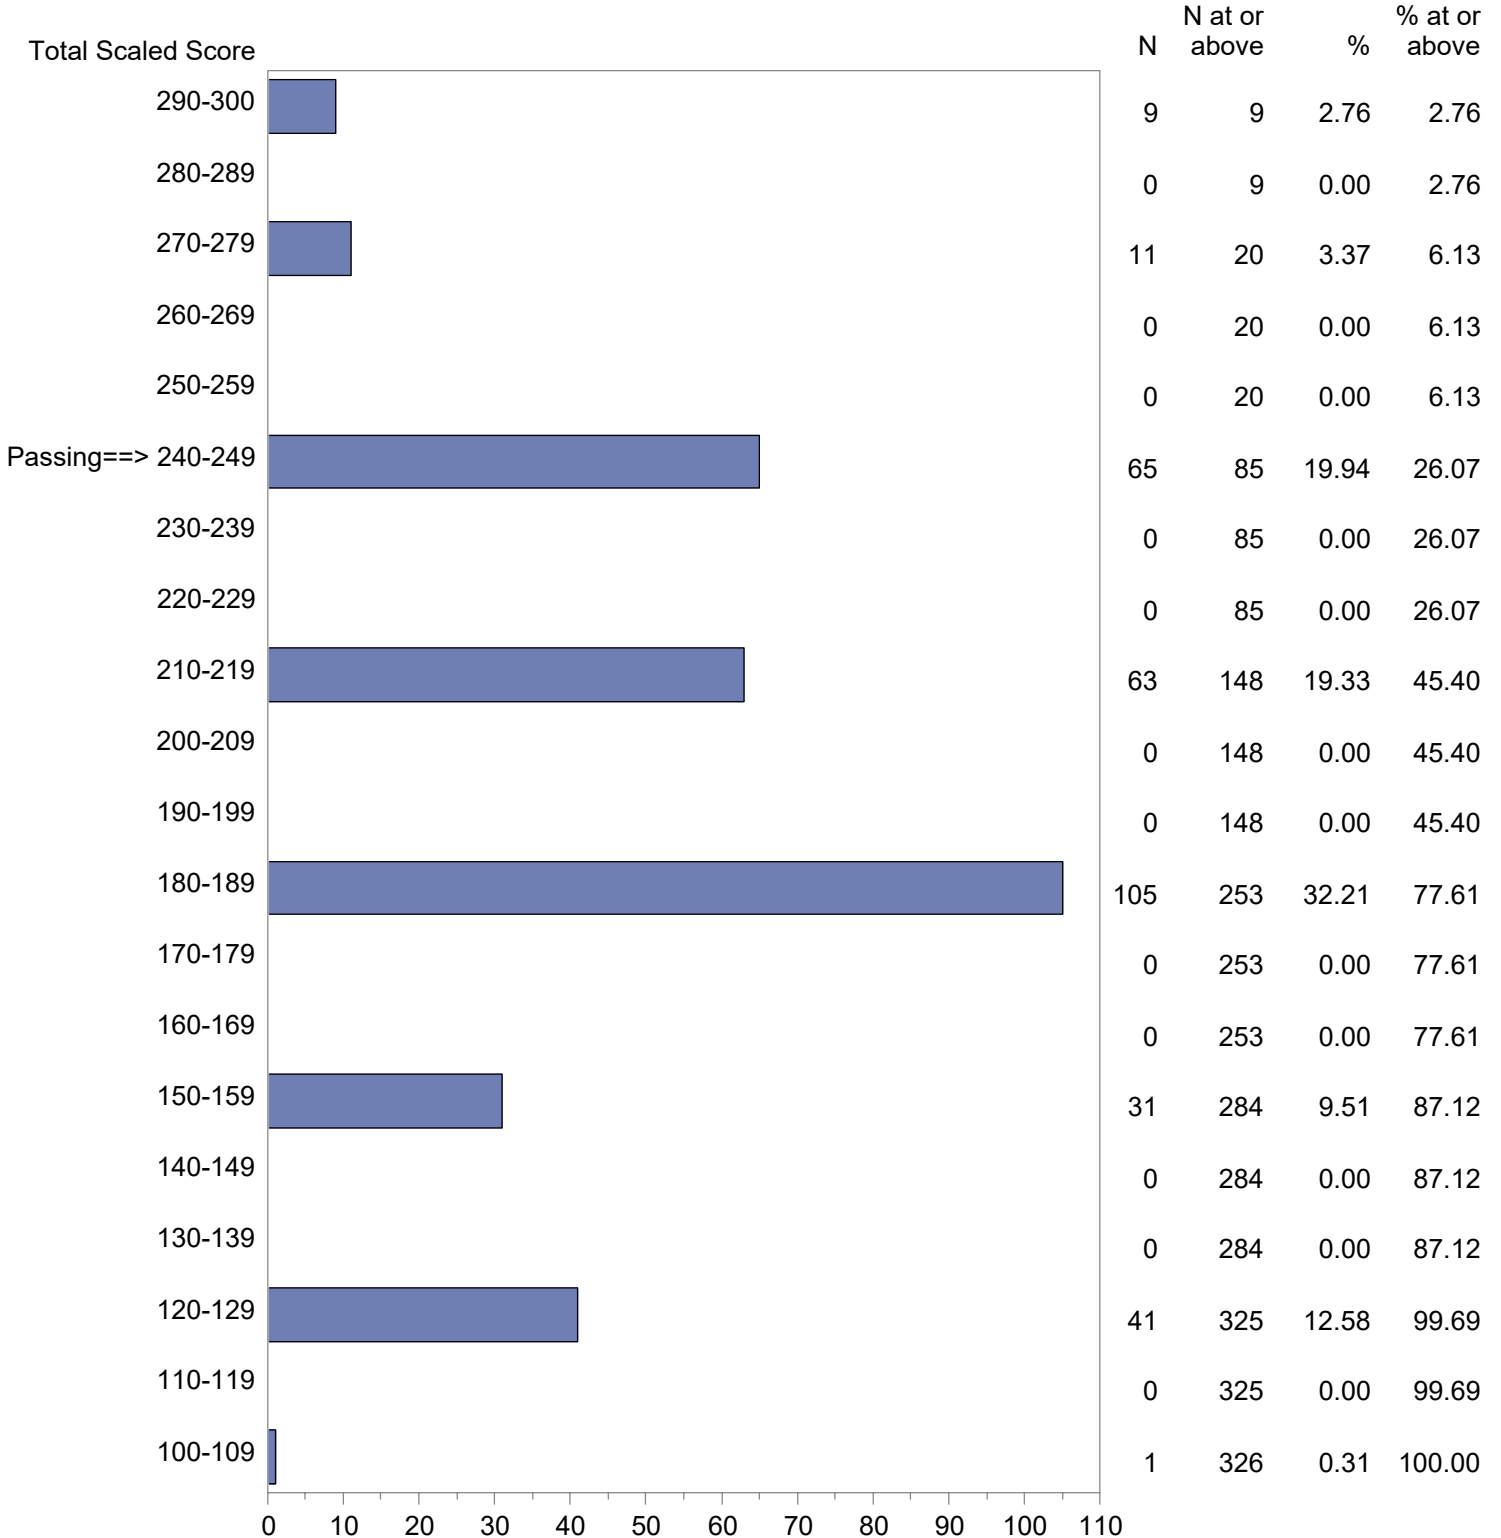

Massachusetts Tests for Educator Licensure (MTEL)
September 1, 2022 - August 31, 2023
Total Scaled Score Distribution by Test Field (All Forms)

Test Field=908 MTEL-Flex Gen Curric Mathematics Objective 0019

NOTE: The accompanying explanatory notes and interpretive cautions are an integral part of this report.