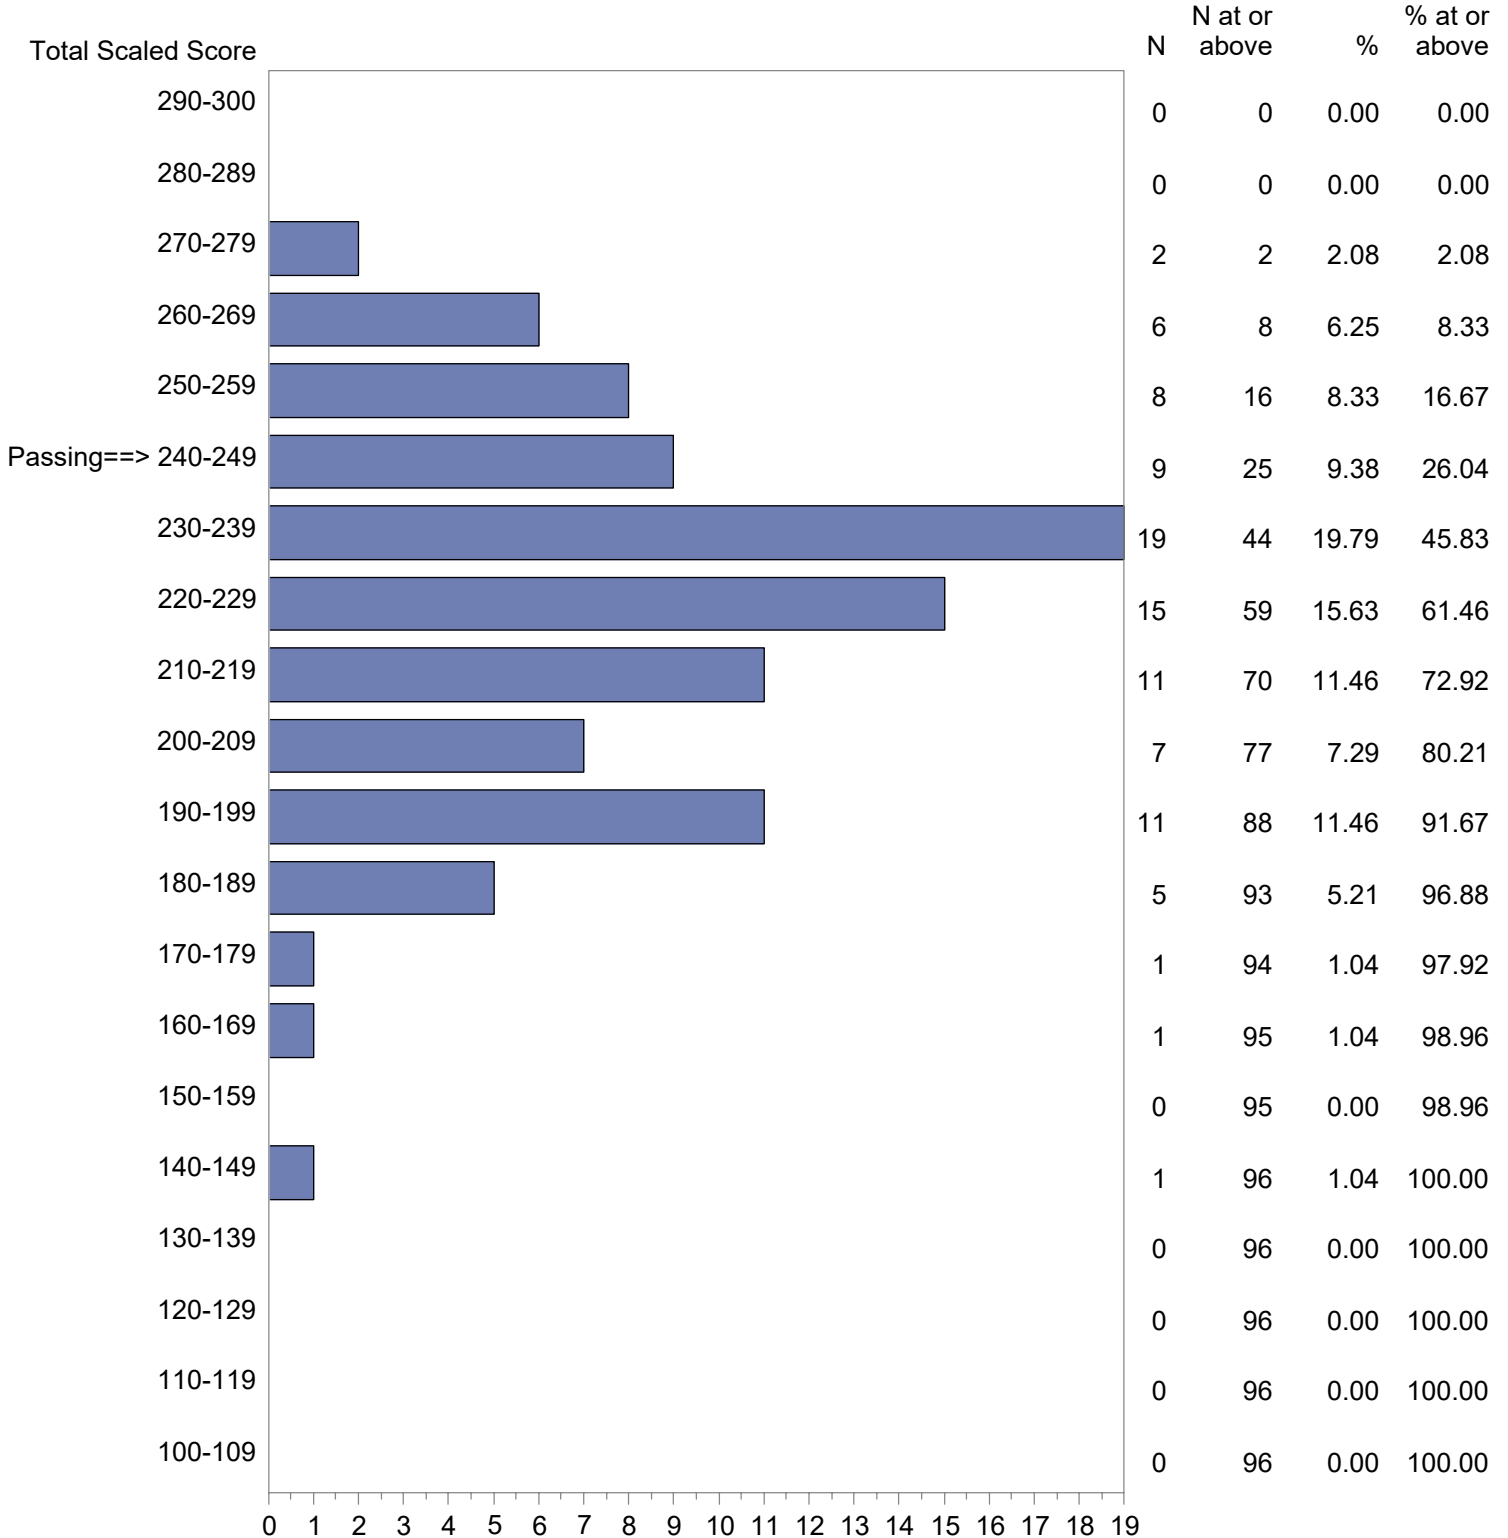

Massachusetts Tests for Educator Licensure (MTEL)
September 1, 2022 - August 31, 2023
Total Scaled Score Distribution by Test Field (All Forms)

Test Field=050 Middle School Humanities

NOTE: The accompanying explanatory notes and interpretive cautions are an integral part of this report.