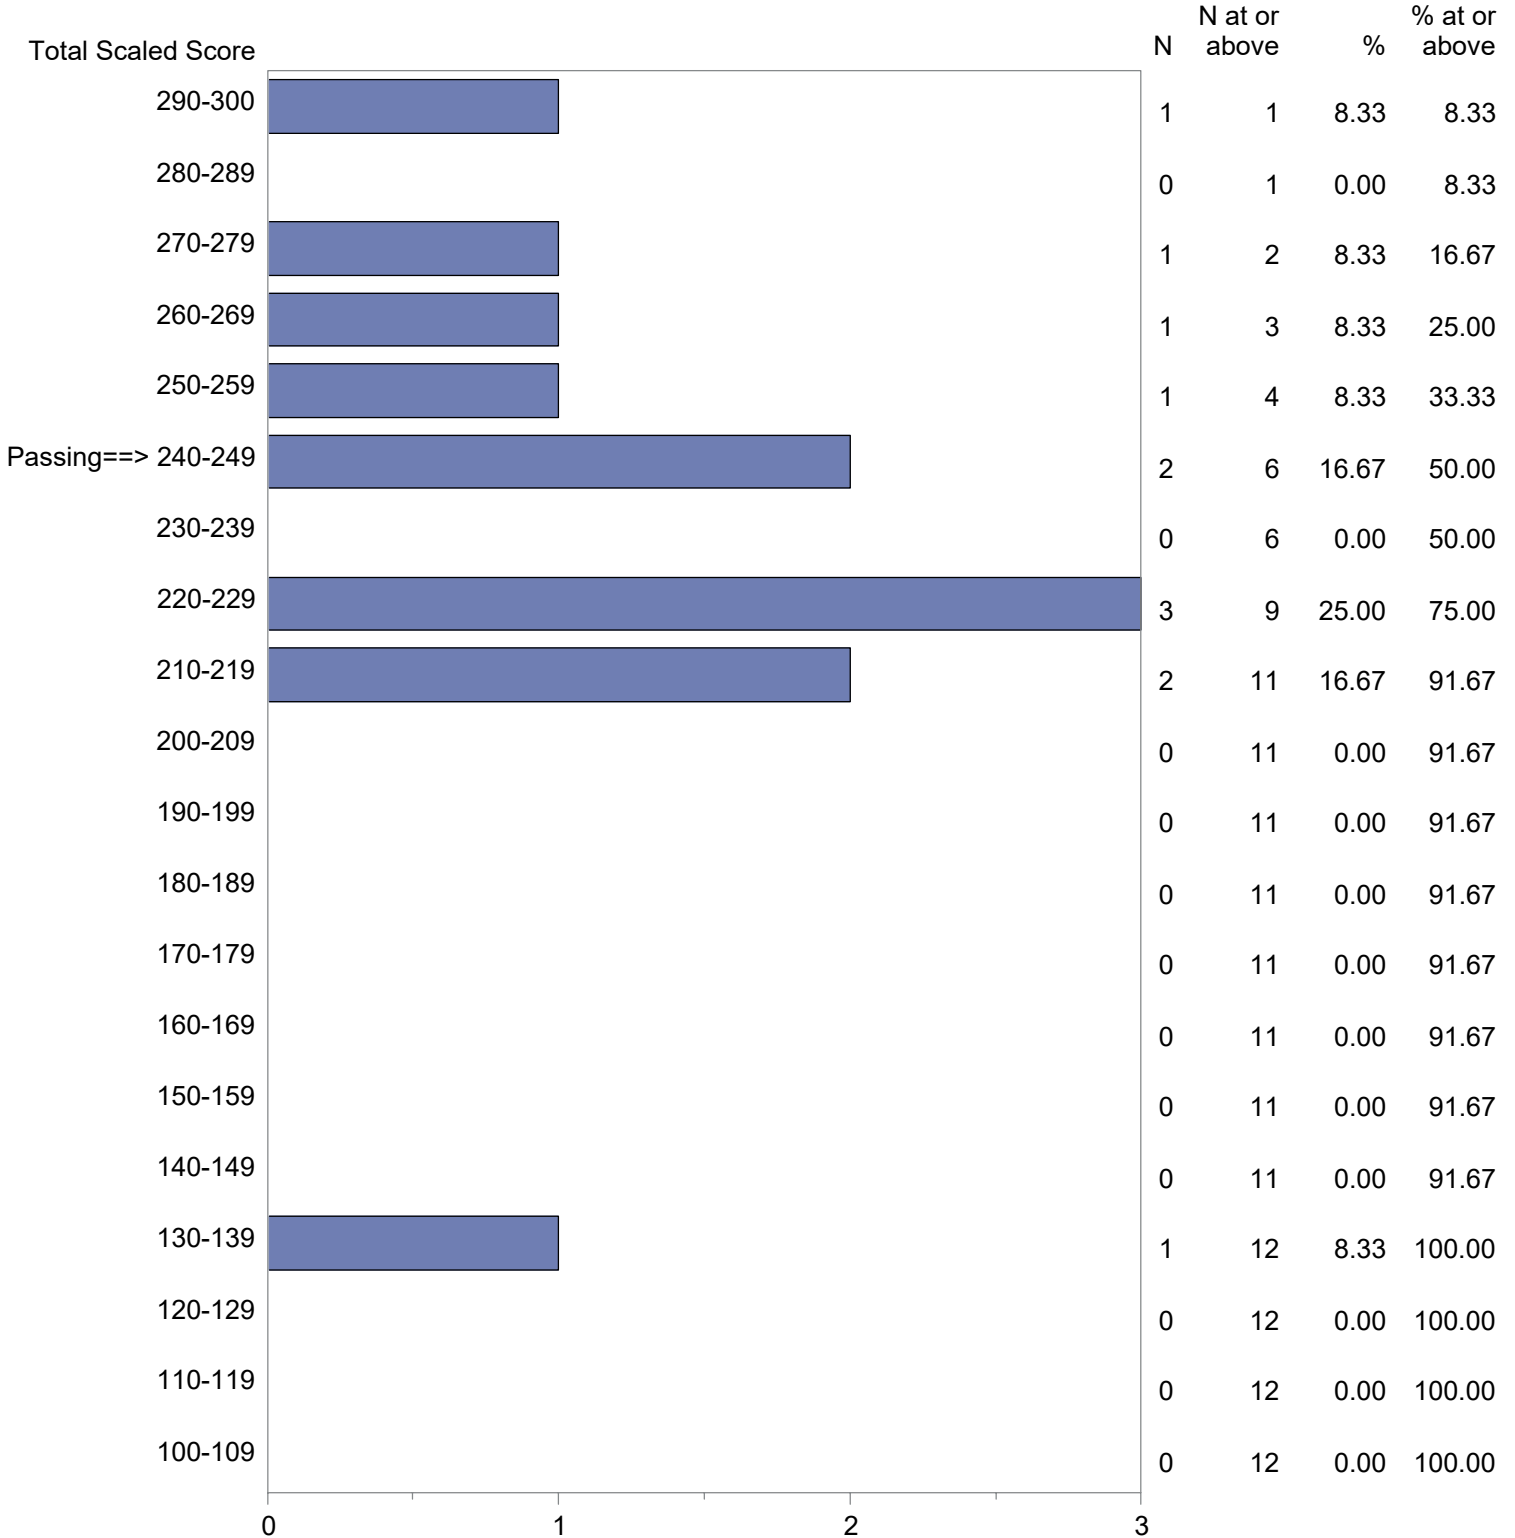

Massachusetts Tests for Educator Licensure (MTEL)
September 1, 2022 - August 31, 2023
Total Scaled Score Distribution by Test Field (All Forms)

Test Field=896 WEST-B: Writing subtest

NOTE: The accompanying explanatory notes and interpretive cautions are an integral part of this report.