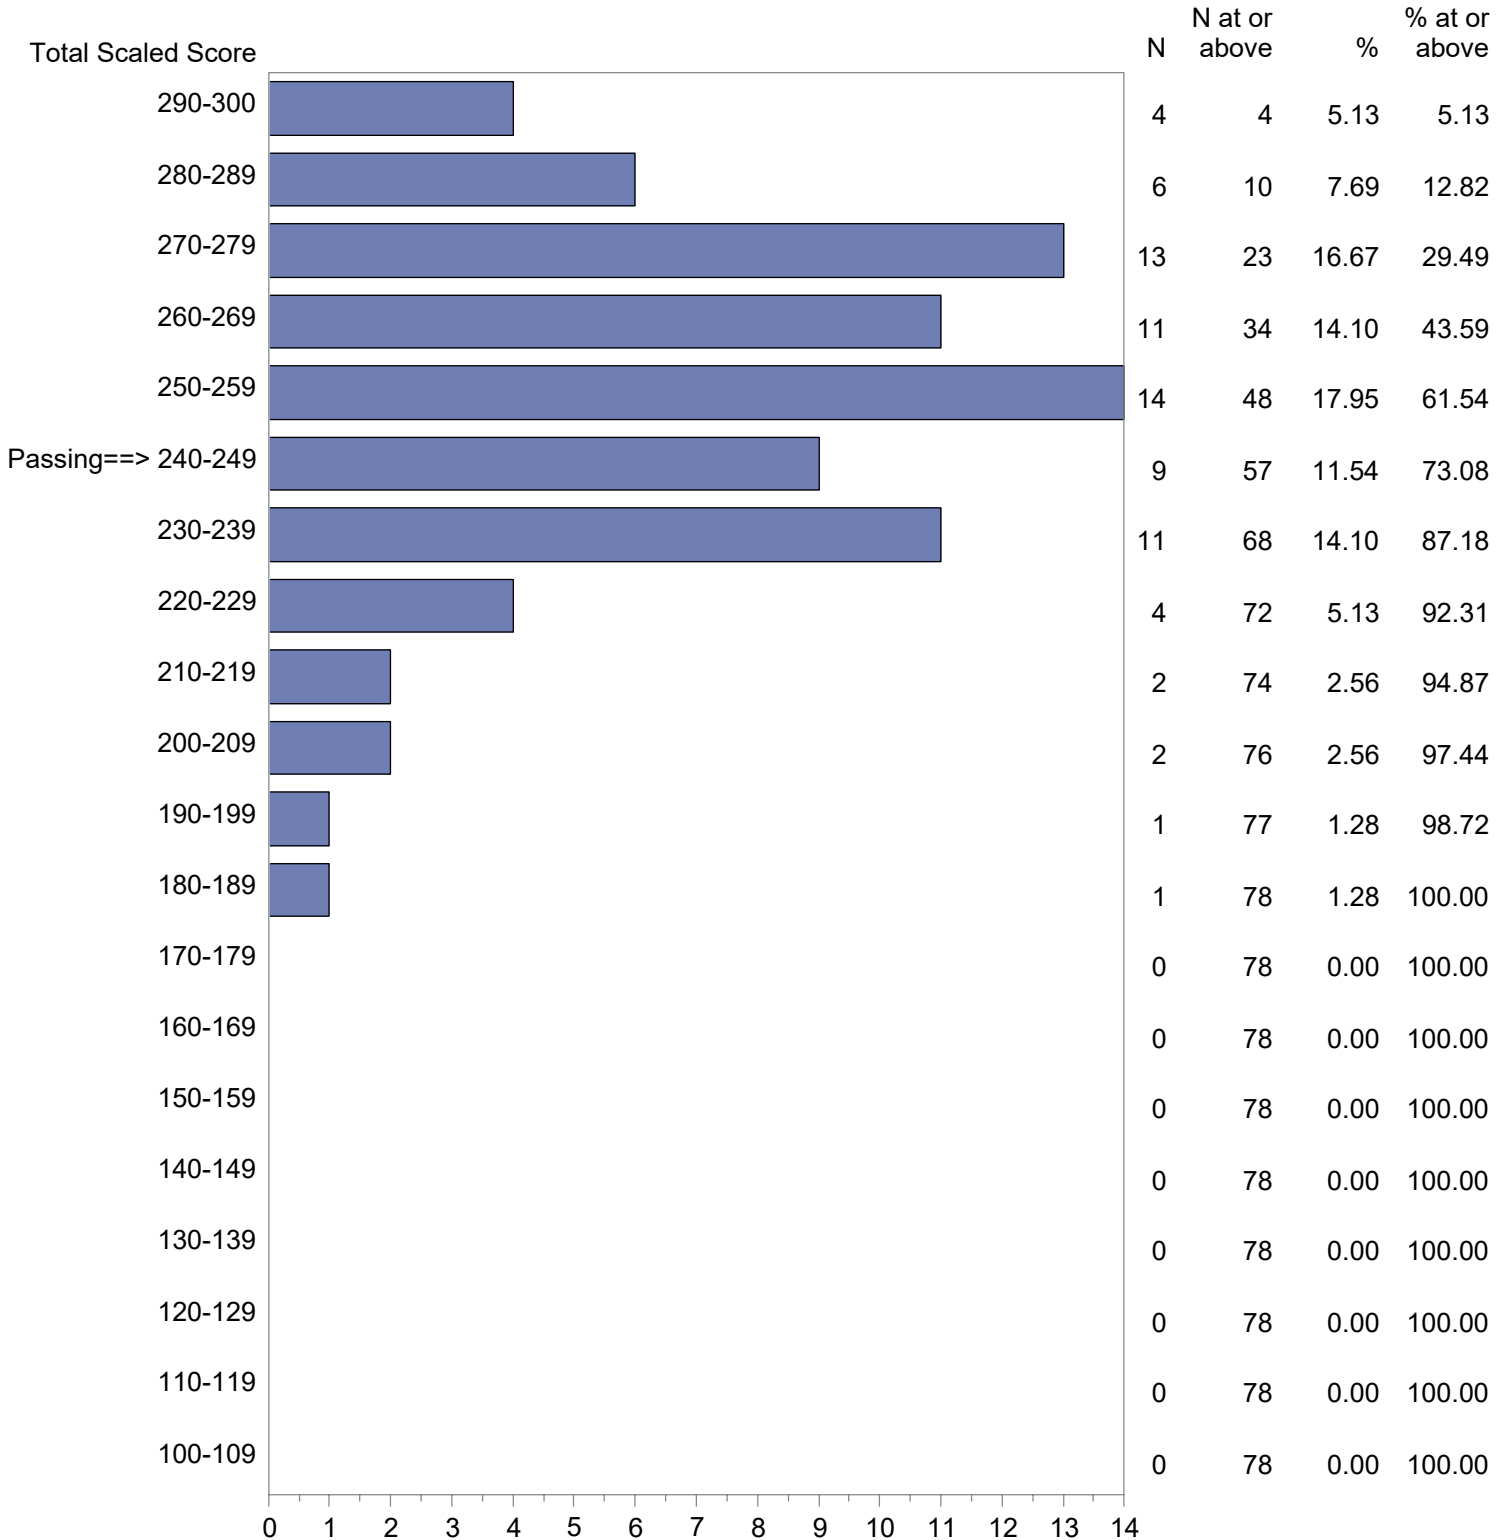

Massachusetts Tests for Educator Licensure (MTEL)
September 1, 2022 - August 31, 2023
Total Scaled Score Distribution by Test Field (All Forms)

Test Field=067 Chemistry

NOTE: The accompanying explanatory notes and interpretive cautions are an integral part of this report.