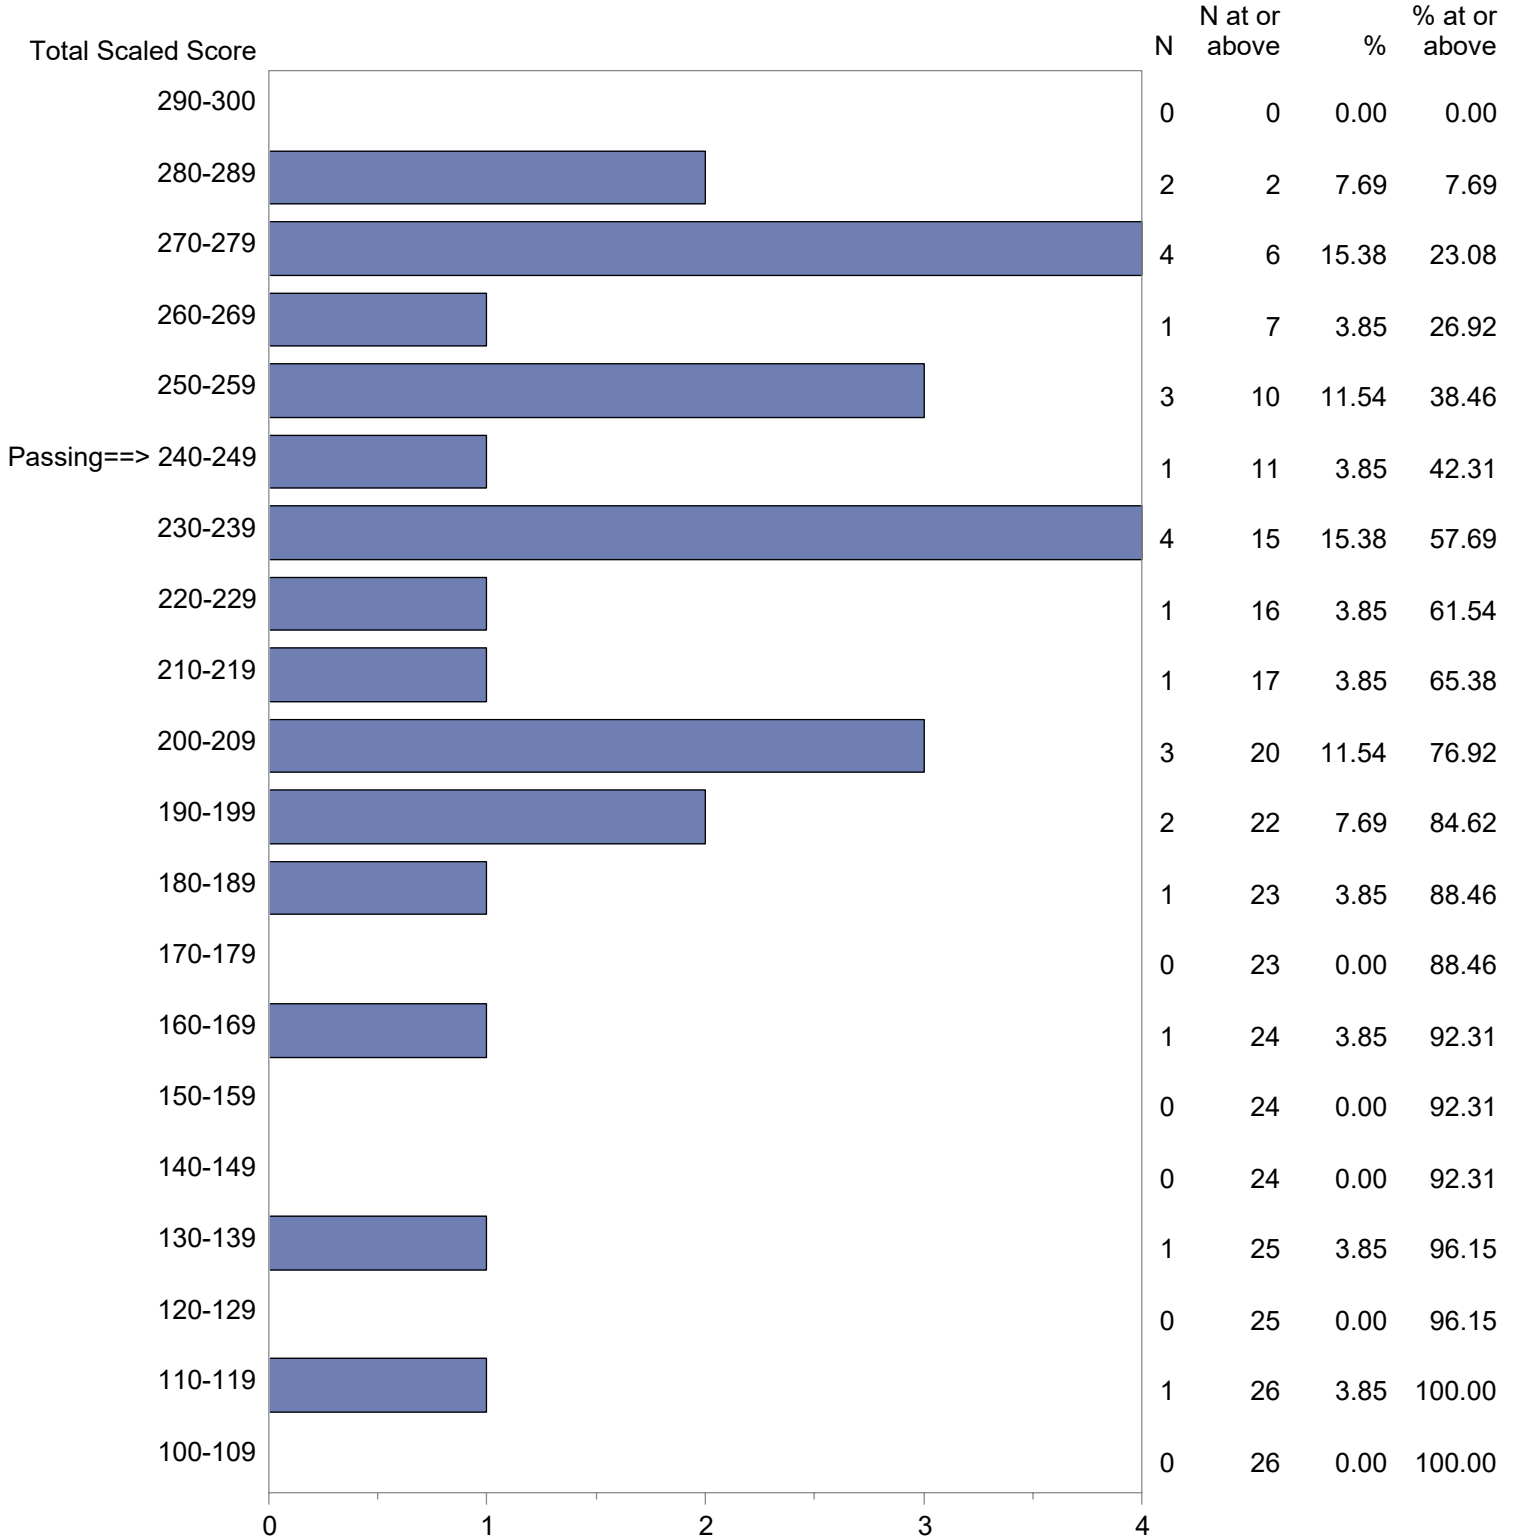

Massachusetts Tests for Educator Licensure (MTEL)
September 1, 2022 - August 31, 2023
Total Scaled Score Distribution by Test Field (All Forms)

Test Field=032 Portuguese

NOTE: The accompanying explanatory notes and interpretive cautions are an integral part of this report.