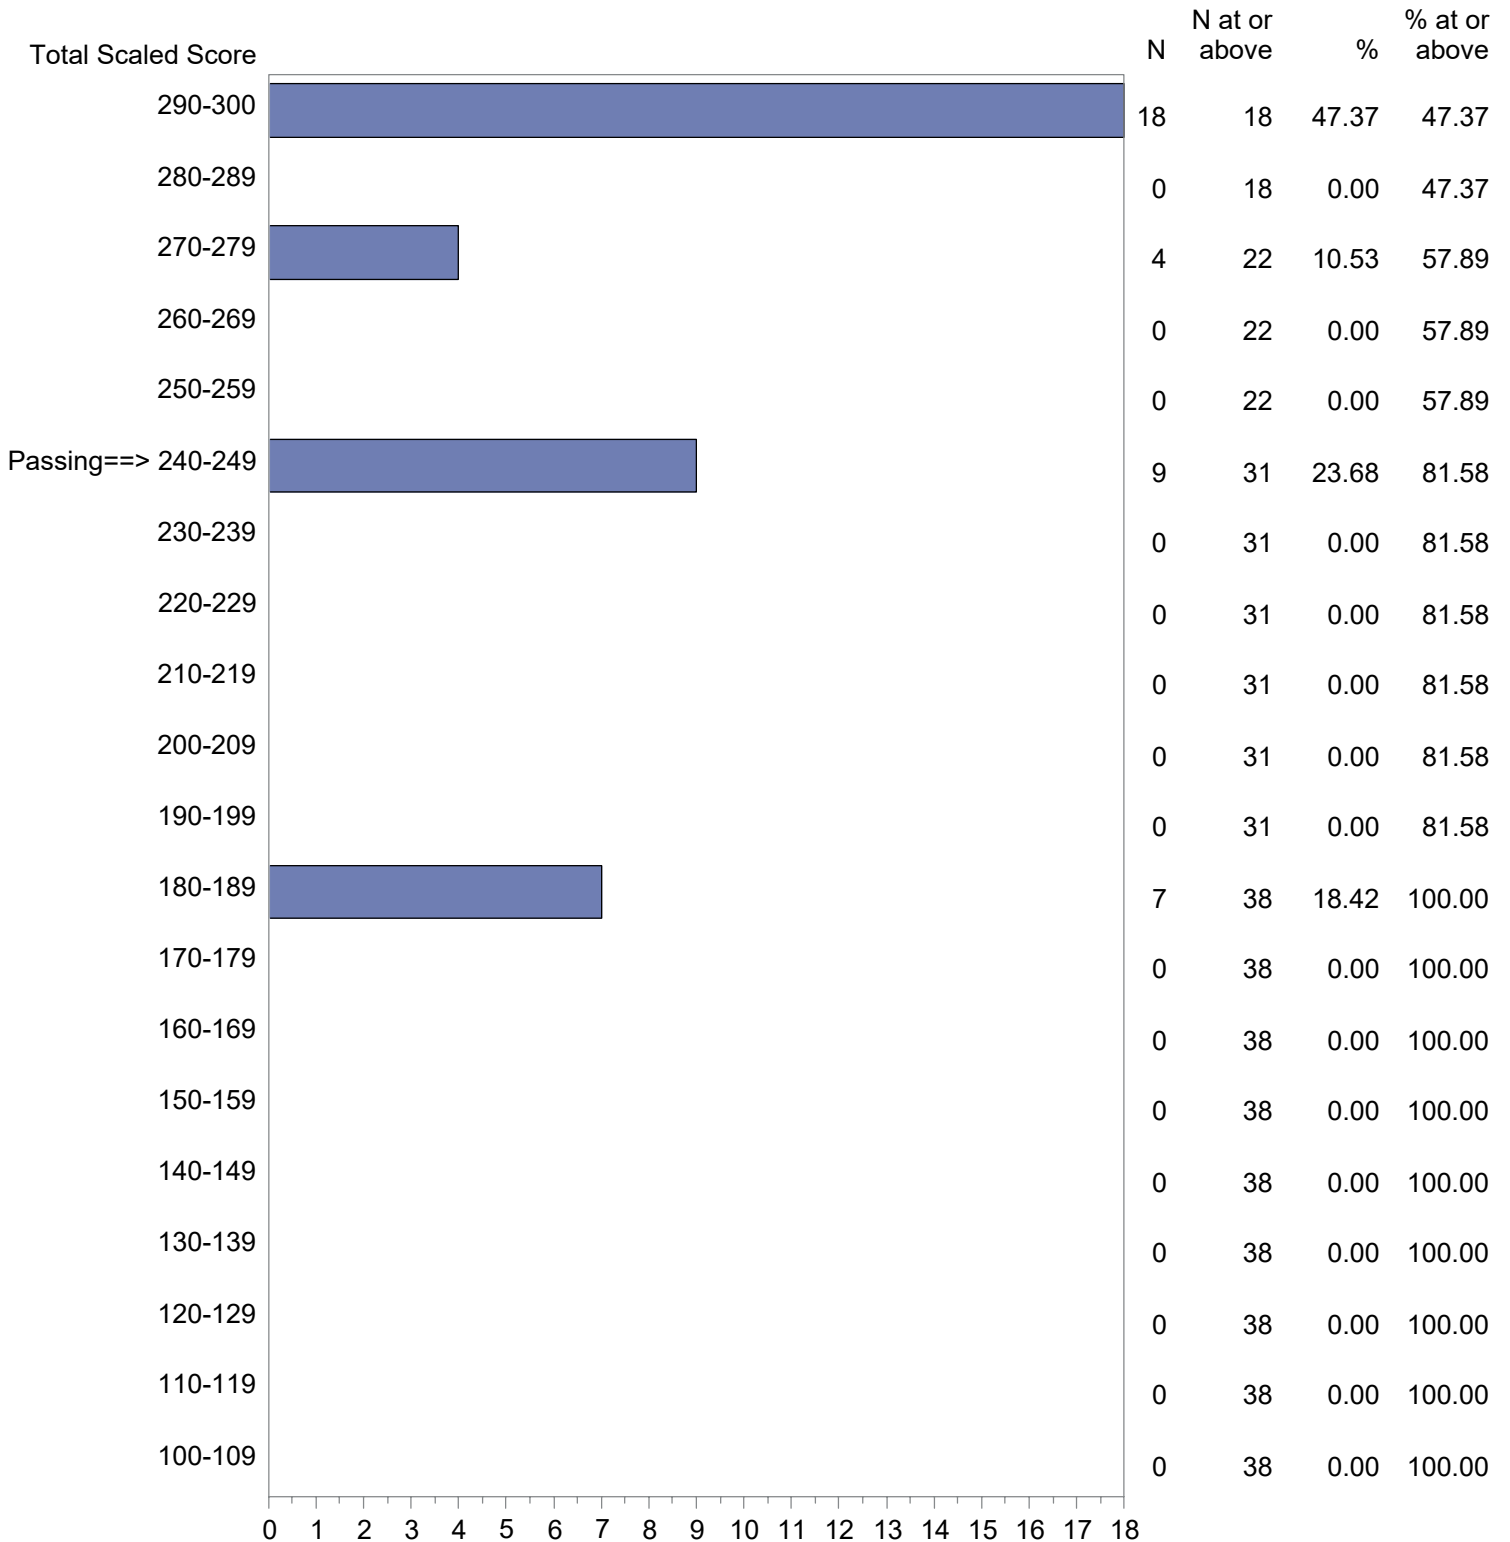

Massachusetts Tests for Educator Licensure (MTEL)
September 1, 2022 - August 31, 2023
Total Scaled Score Distribution by Test Field (All Forms)

Test Field=902 MTEL-Flex English as a Second Language Objective 0005

NOTE: The accompanying explanatory notes and interpretive cautions are an integral part of this report.