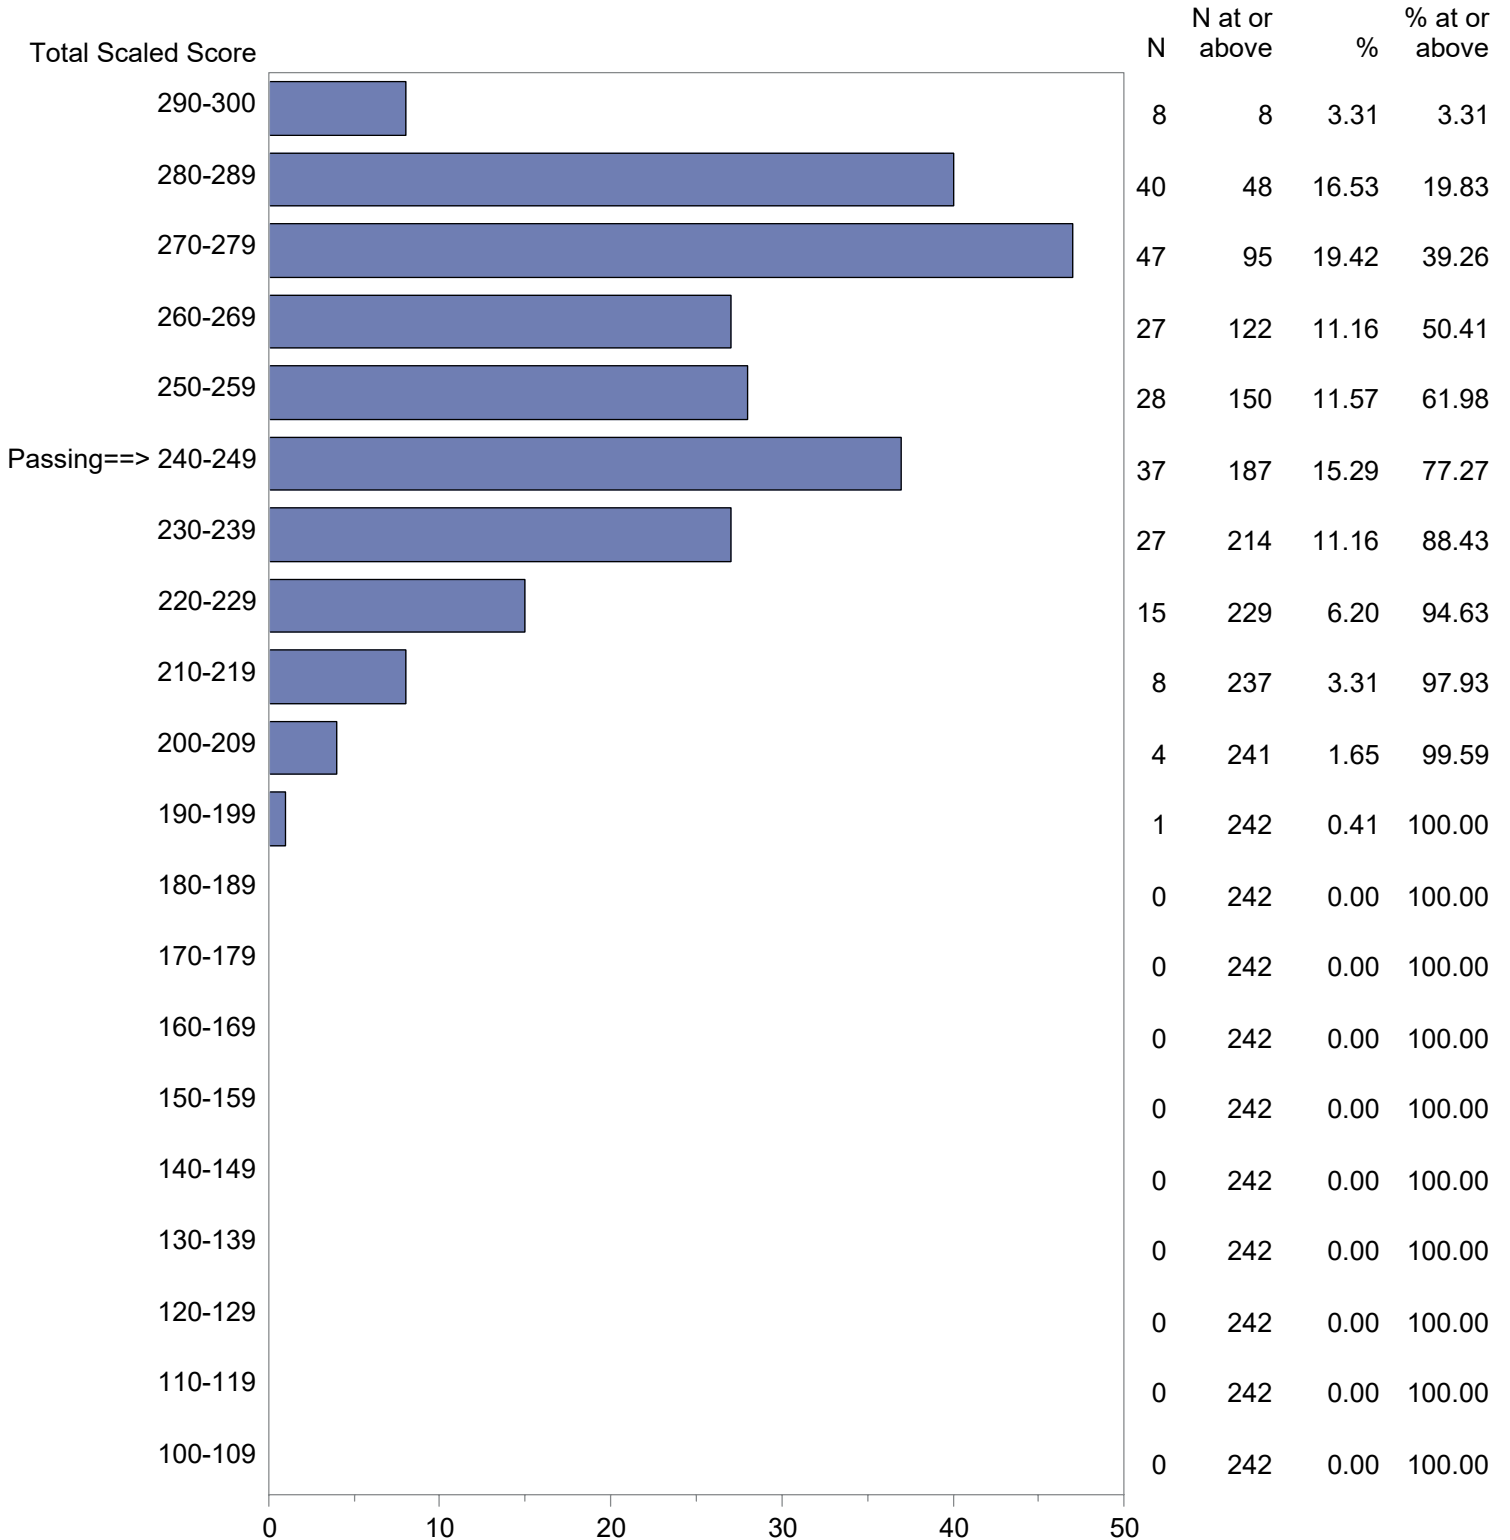

Massachusetts Tests for Educator Licensure (MTEL)
September 1, 2022 - August 31, 2023
Total Scaled Score Distribution by Test Field (All Forms)

Test Field=801 CASA: Reading subtest

NOTE: The accompanying explanatory notes and interpretive cautions are an integral part of this report.