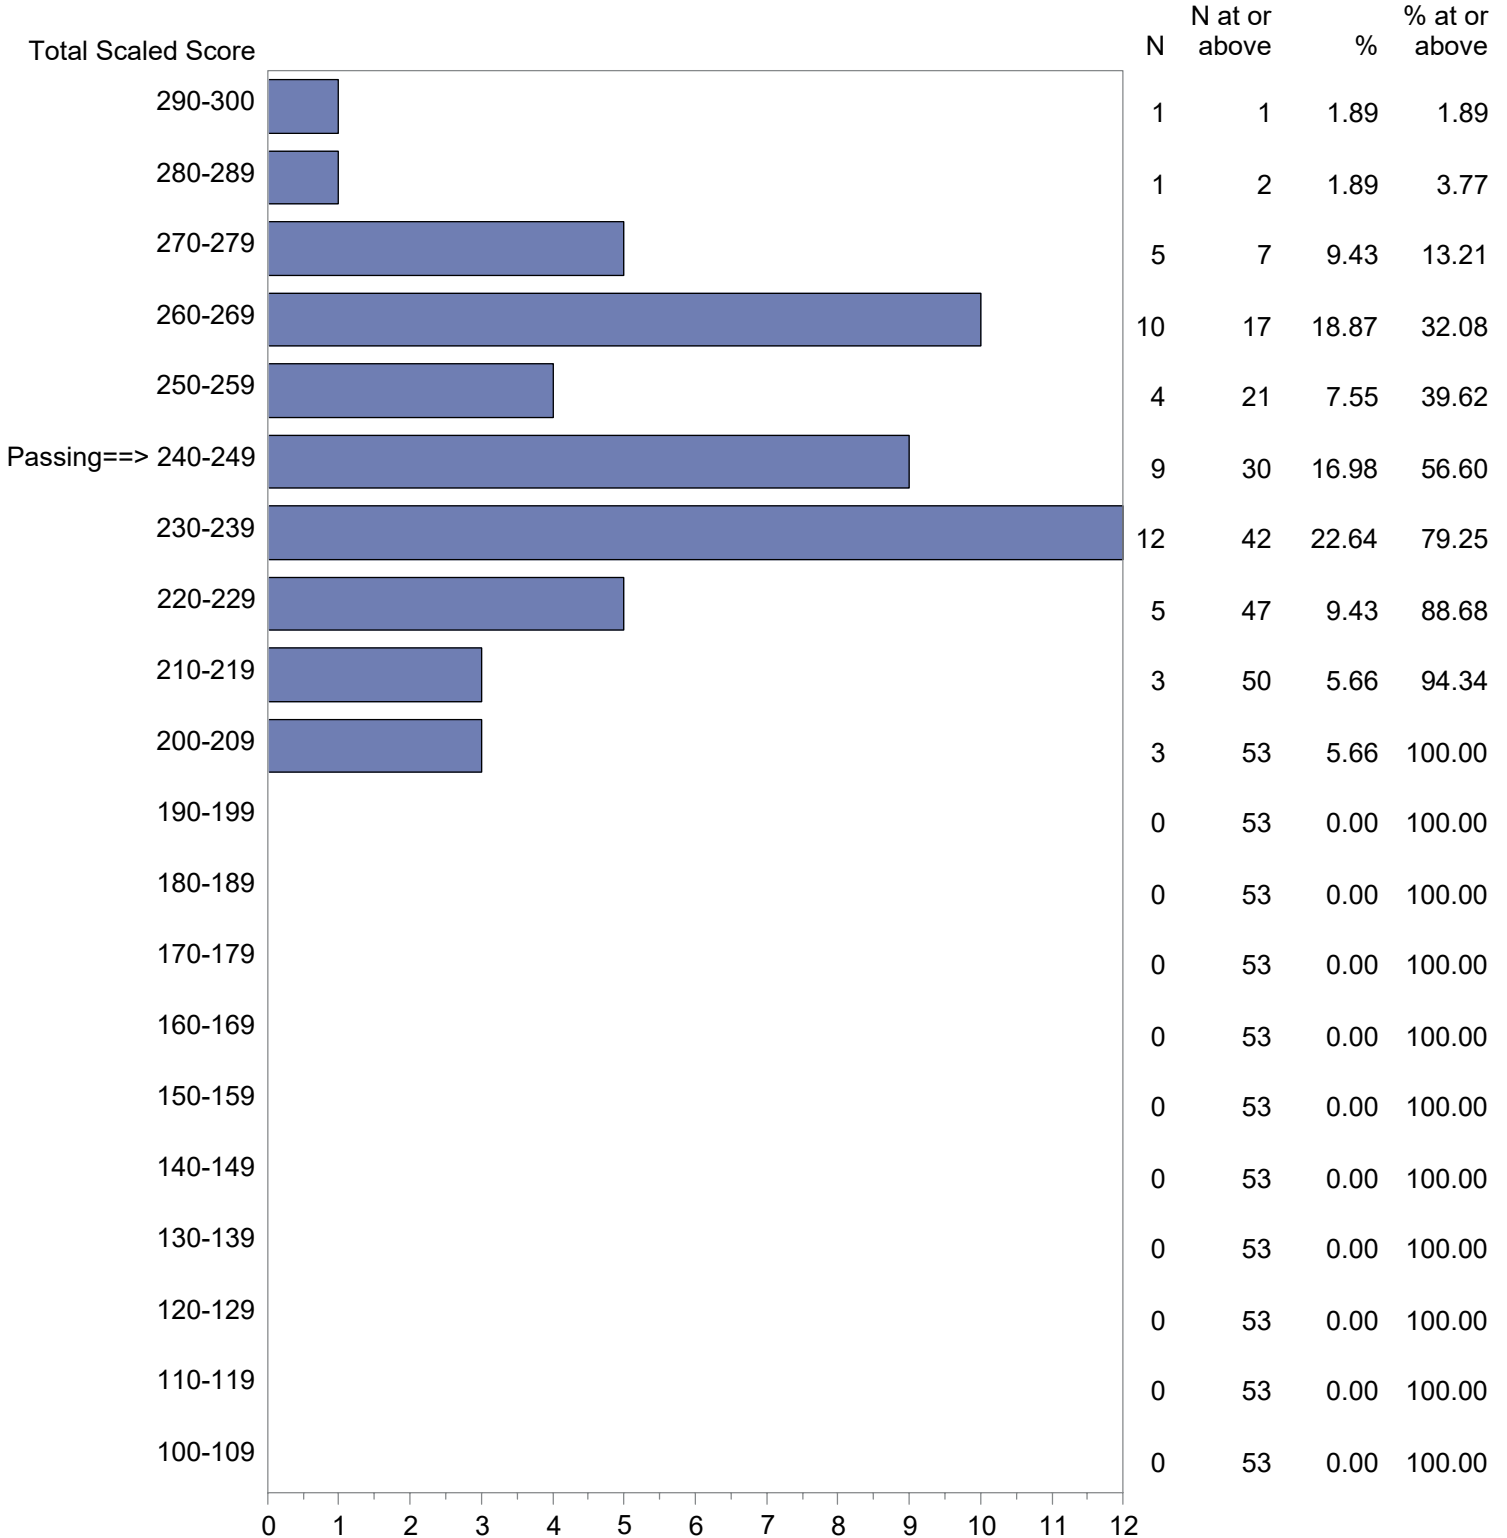

Massachusetts Tests for Educator Licensure (MTEL)
September 1, 2022 - August 31, 2023
Total Scaled Score Distribution by Test Field (All Forms)

Test Field=070 Technology/Engineering

NOTE: The accompanying explanatory notes and interpretive cautions are an integral part of this report.