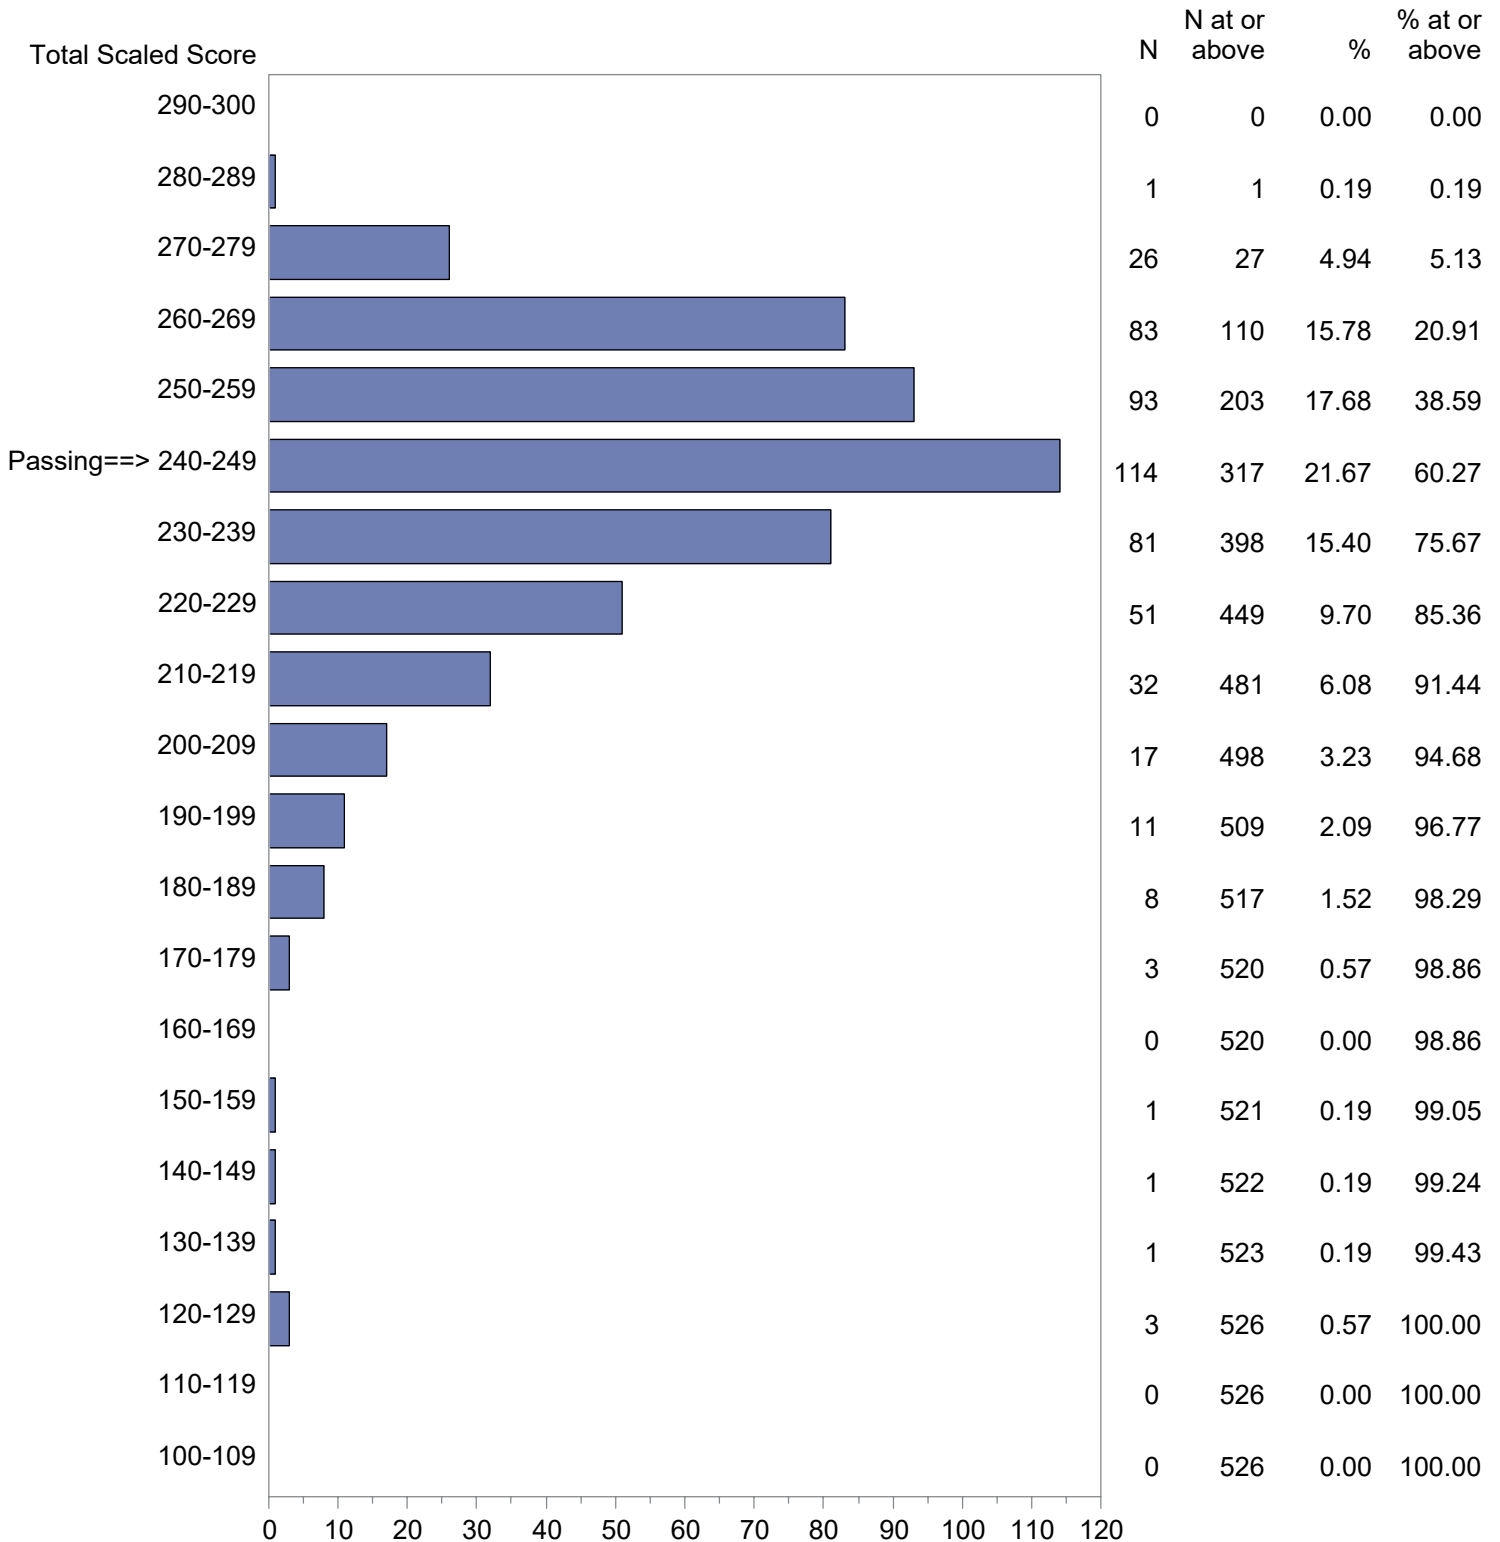

Massachusetts Tests for Educator Licensure (MTEL)
September 1, 2022 - August 31, 2023
Total Scaled Score Distribution by Test Field (All Forms)

Test Field=056 Sheltered English Immersion

NOTE: The accompanying explanatory notes and interpretive cautions are an integral part of this report.