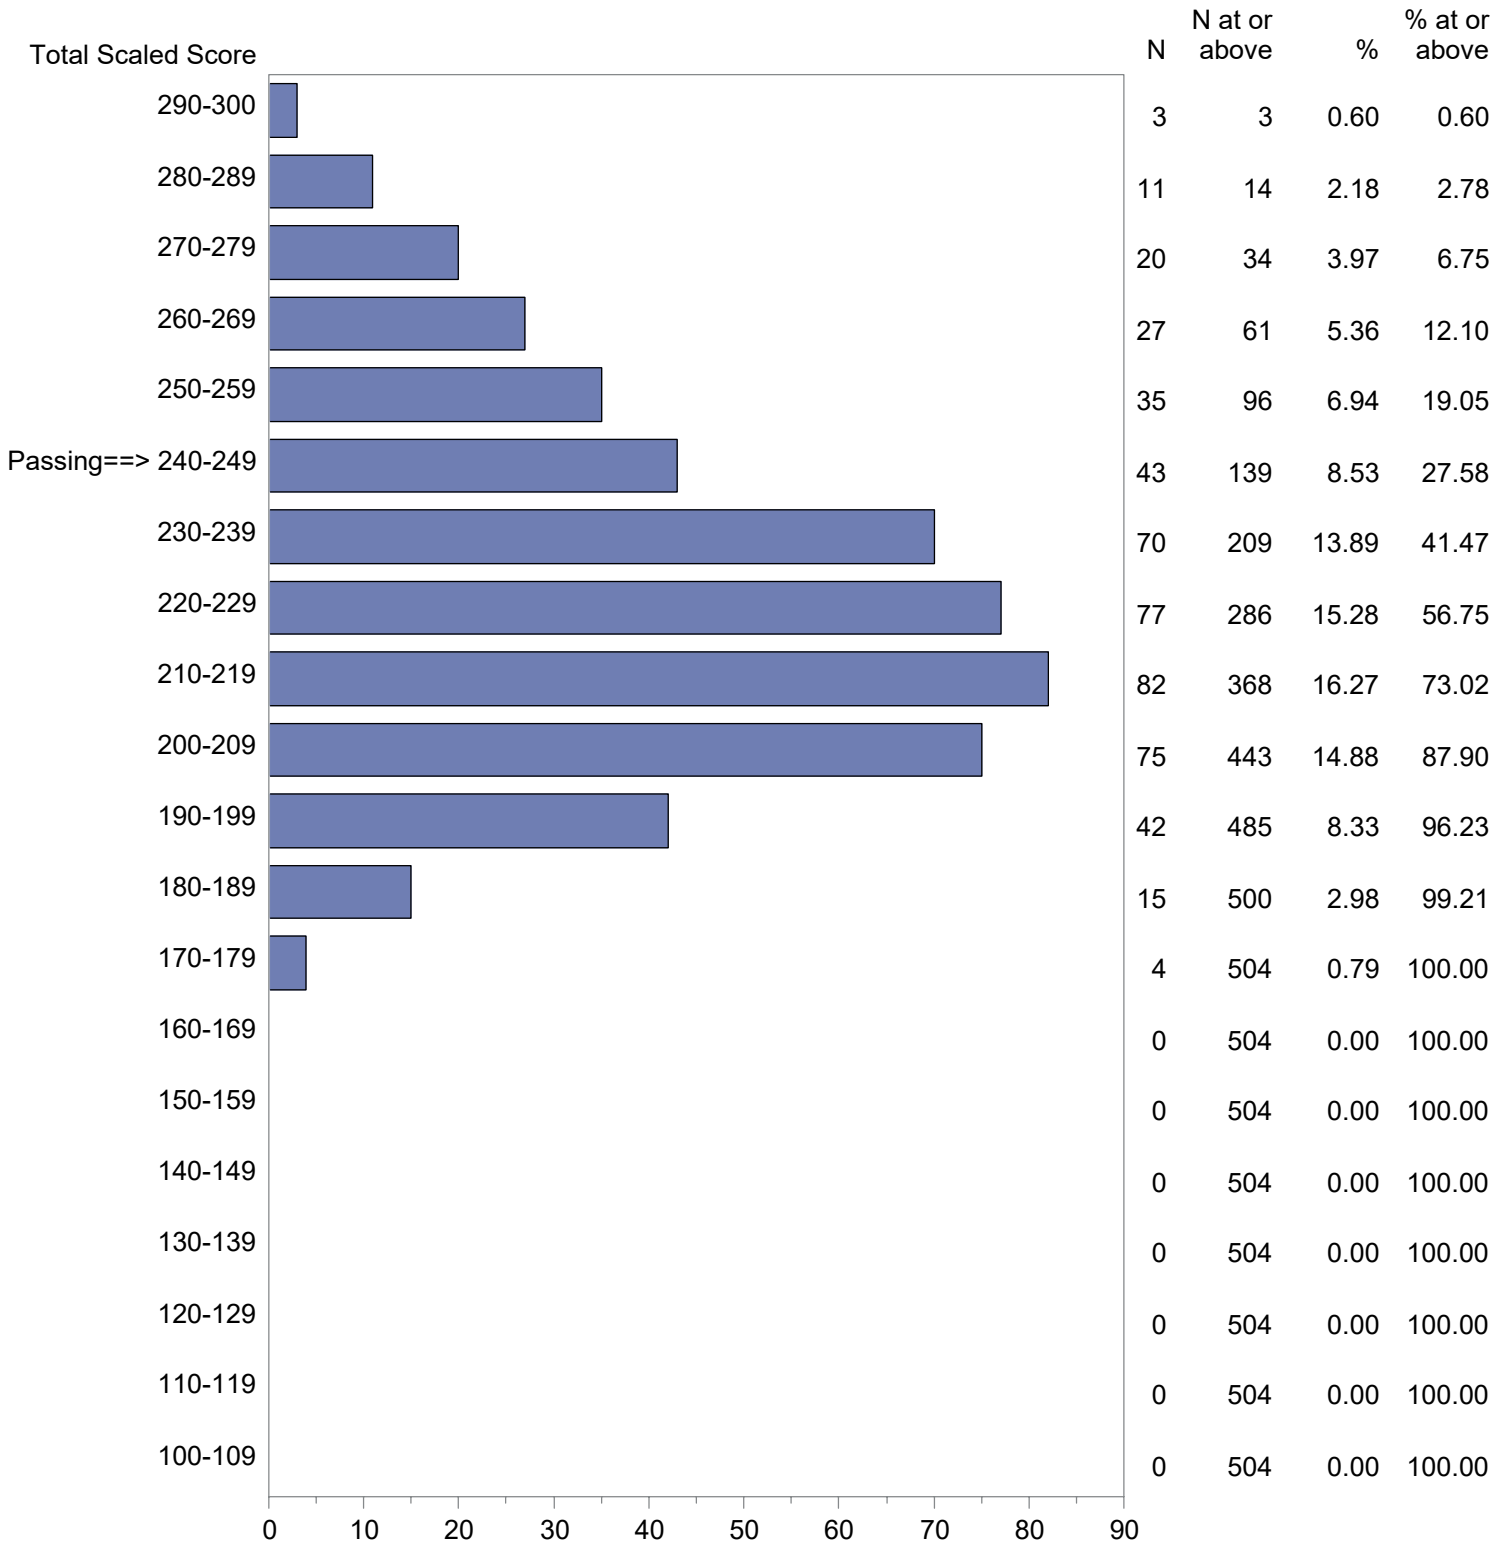

Massachusetts Tests for Educator Licensure (MTEL)
September 1, 2022 - August 31, 2023
Total Scaled Score Distribution by Test Field (All Forms)

Test Field=068 Elementary Mathematics

NOTE: The accompanying explanatory notes and interpretive cautions are an integral part of this report.