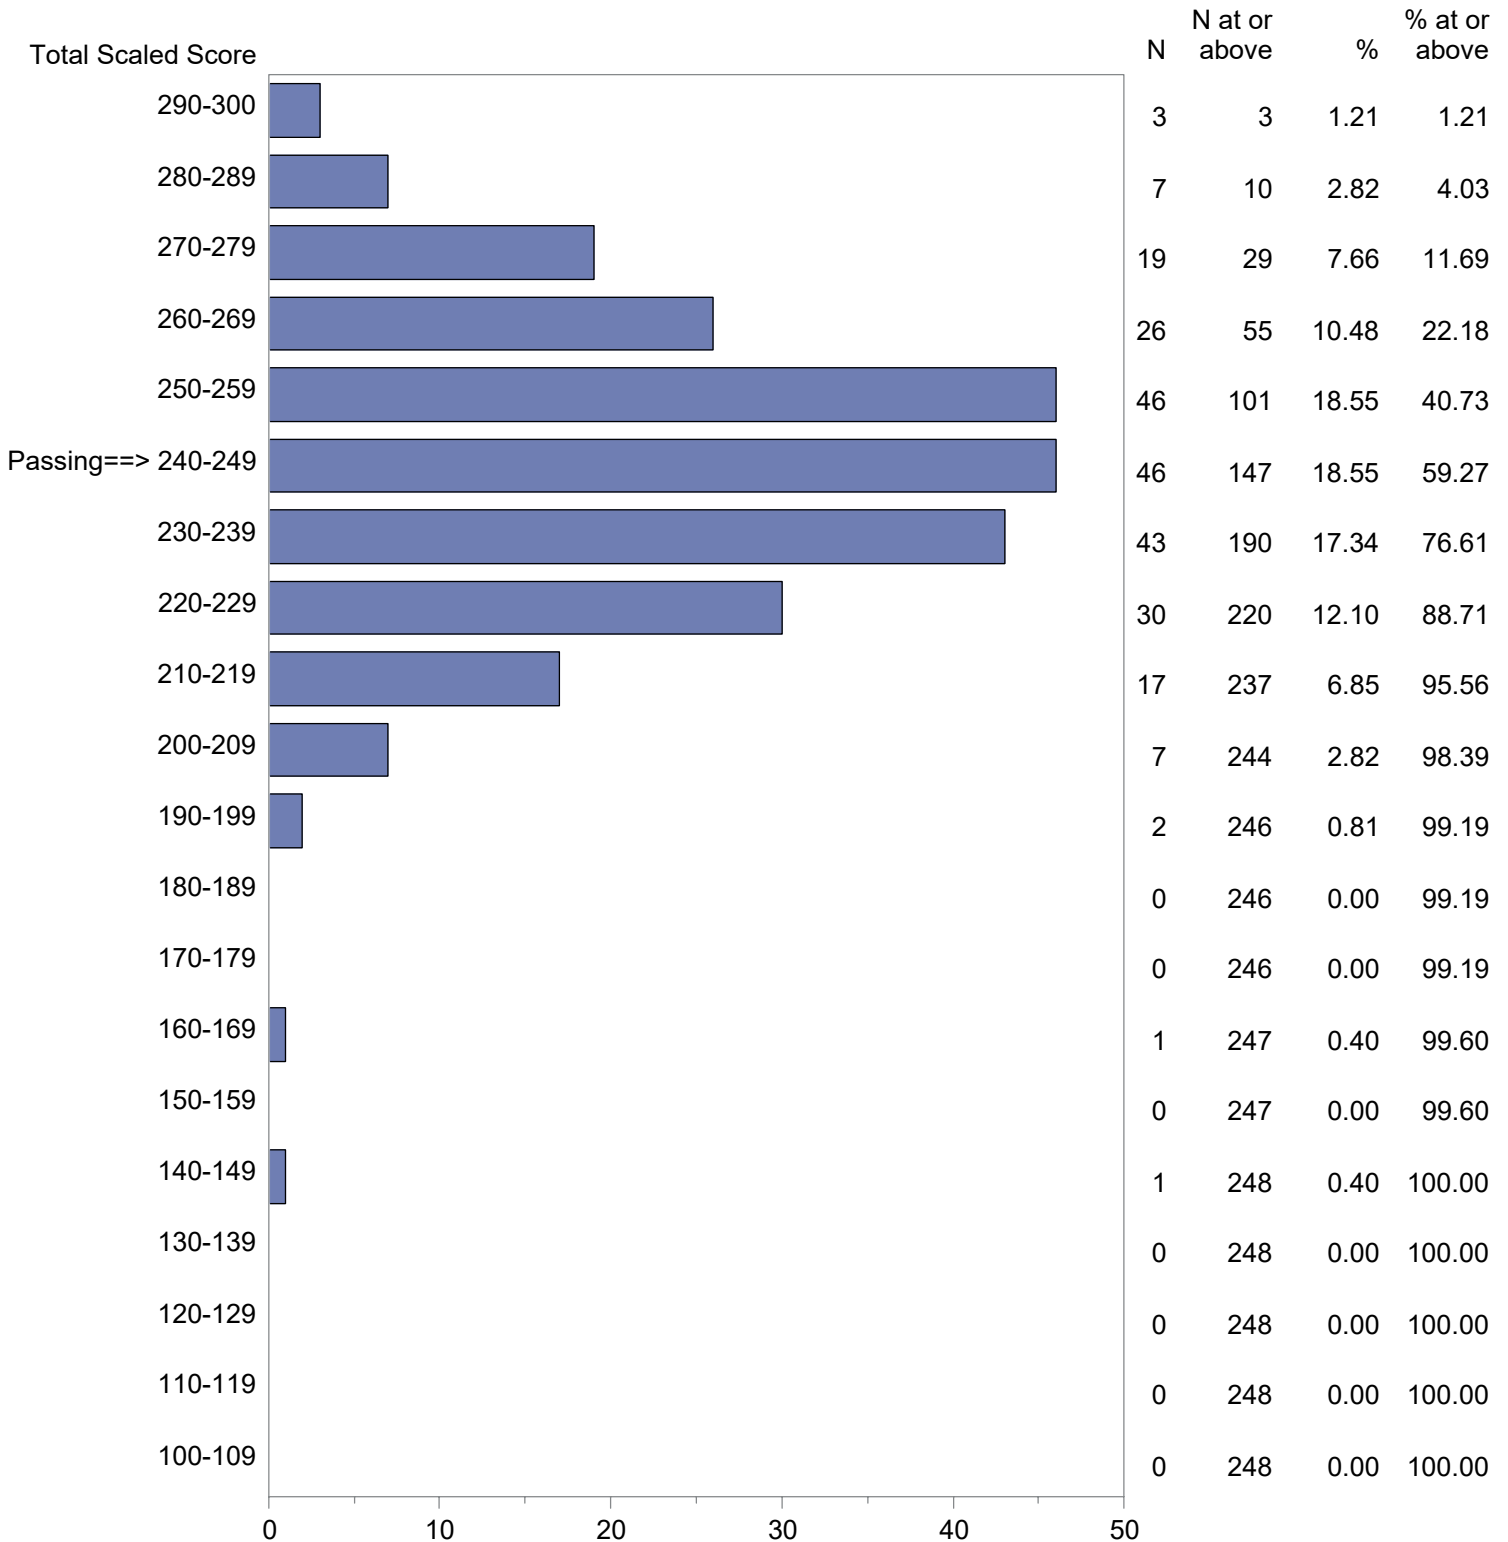

Massachusetts Tests for Educator Licensure (MTEL)
September 1, 2022 - August 31, 2023
Total Scaled Score Distribution by Test Field (All Forms)

Test Field=021 Health/Family and Consumer Sciences

NOTE: The accompanying explanatory notes and interpretive cautions are an integral part of this report.