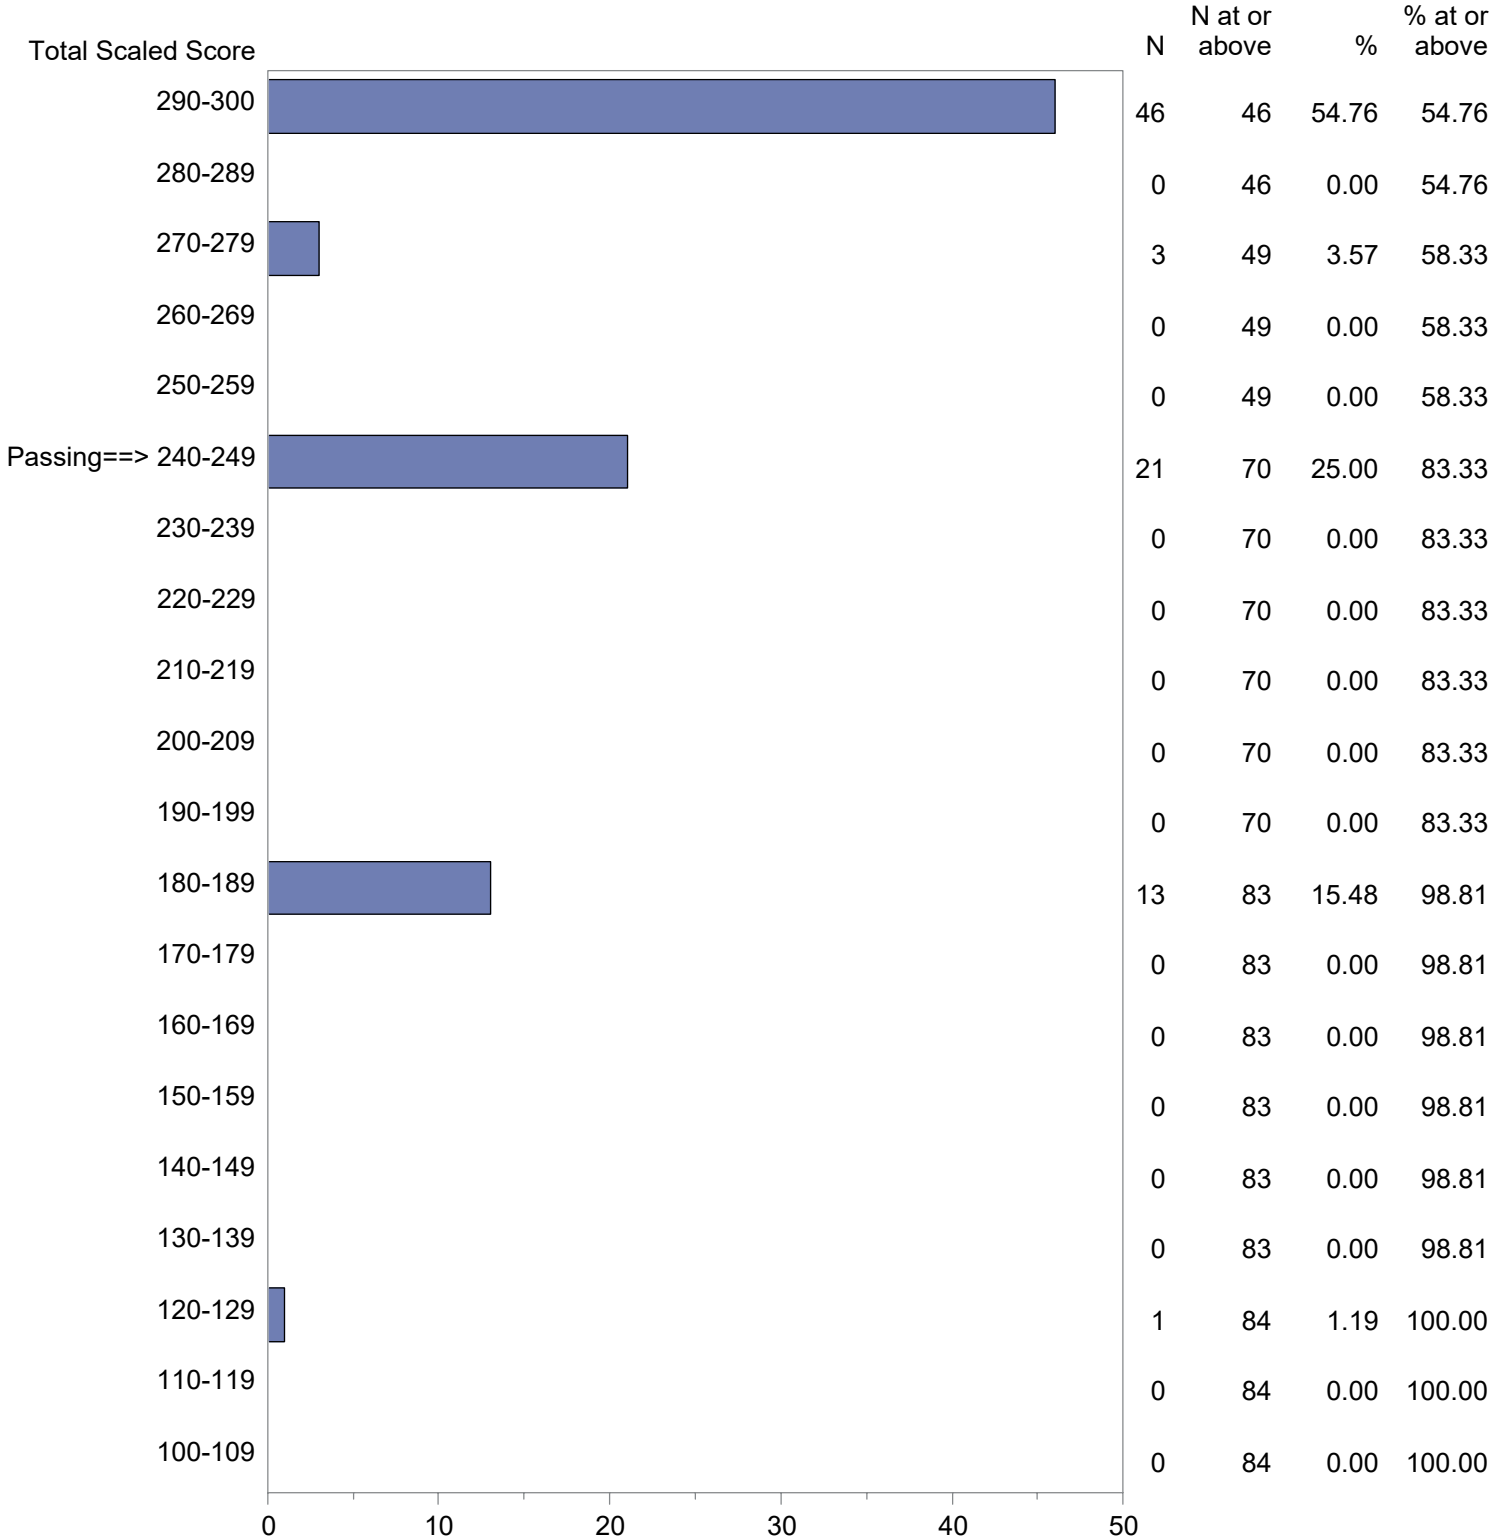

Massachusetts Tests for Educator Licensure (MTEL)
September 1, 2022 - August 31, 2023
Total Scaled Score Distribution by Test Field (All Forms)

Test Field=903 MTEL-Flex English as a Second Language Objective 0008

NOTE: The accompanying explanatory notes and interpretive cautions are an integral part of this report.