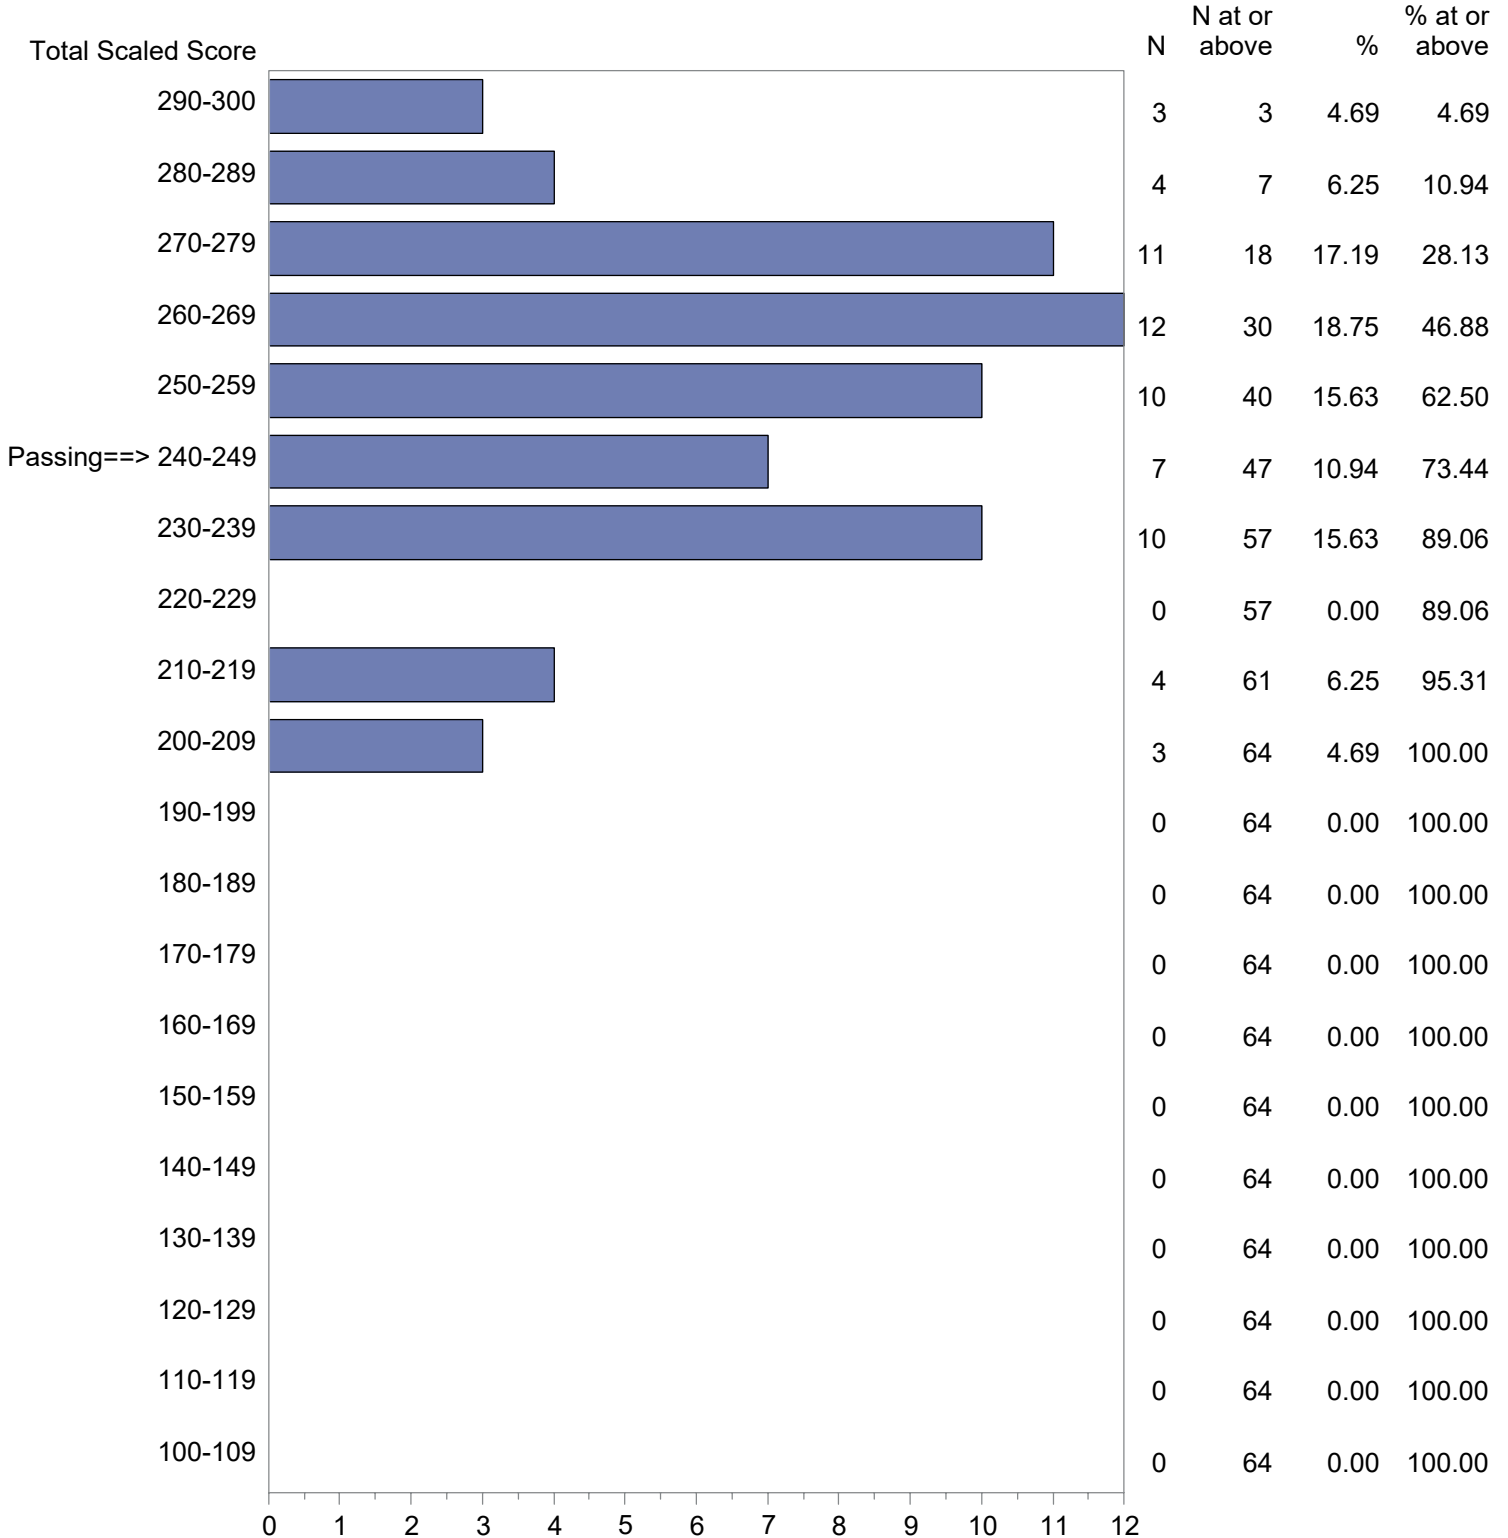

Massachusetts Tests for Educator Licensure (MTEL)
September 1, 2022 - August 31, 2023
Total Scaled Score Distribution by Test Field (All Forms)

Test Field=045 Theater

NOTE: The accompanying explanatory notes and interpretive cautions are an integral part of this report.