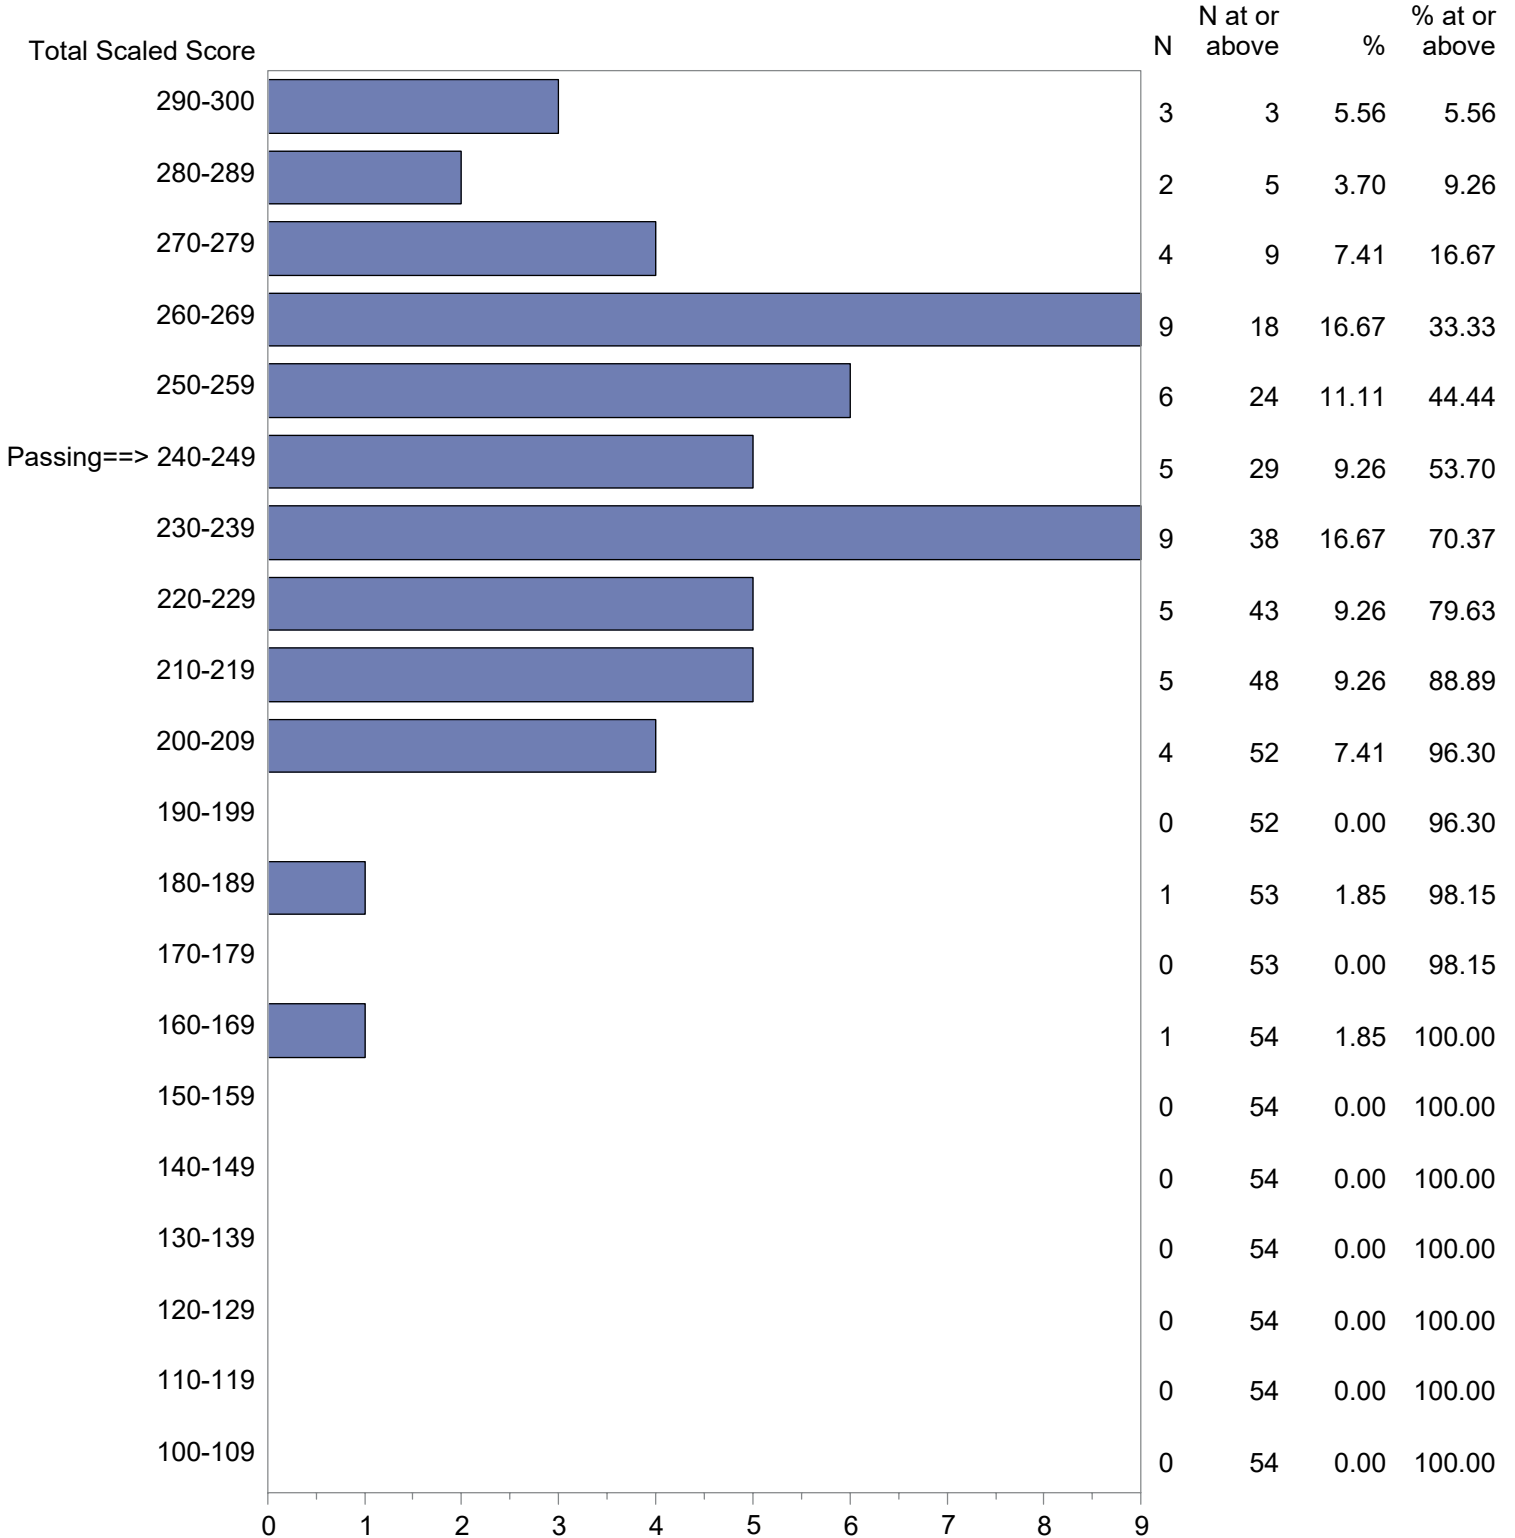

Massachusetts Tests for Educator Licensure (MTEL)
September 1, 2022 - August 31, 2023
Total Scaled Score Distribution by Test Field (All Forms)

Test Field=026 French

NOTE: The accompanying explanatory notes and interpretive cautions are an integral part of this report.