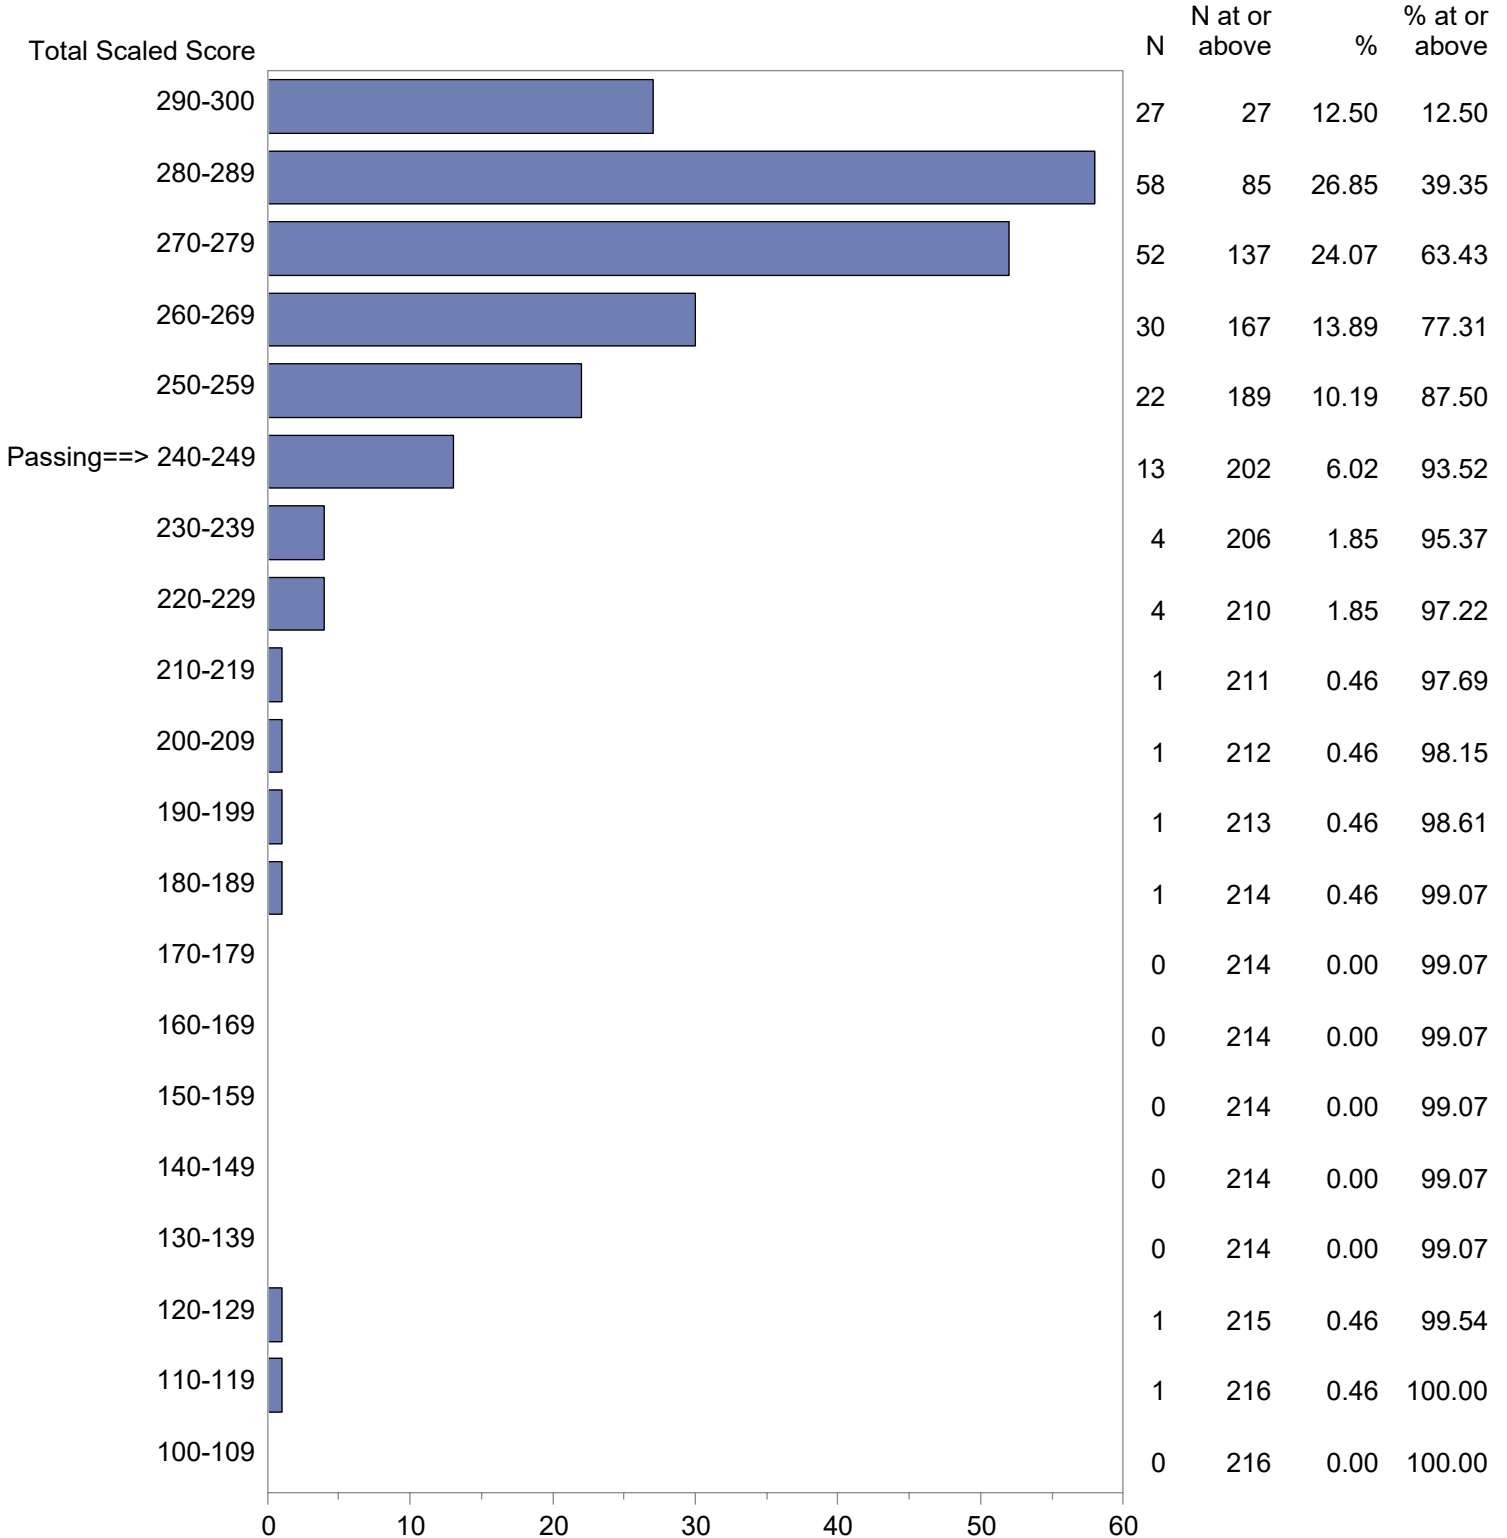

Massachusetts Tests for Educator Licensure (MTEL)
September 1, 2022 - August 31, 2023
Total Scaled Score Distribution by Test Field (All Forms)

Test Field=91 Vocational Technical Literacy Skills Test - Reading

NOTE: The accompanying explanatory notes and interpretive cautions are an integral part of this report.