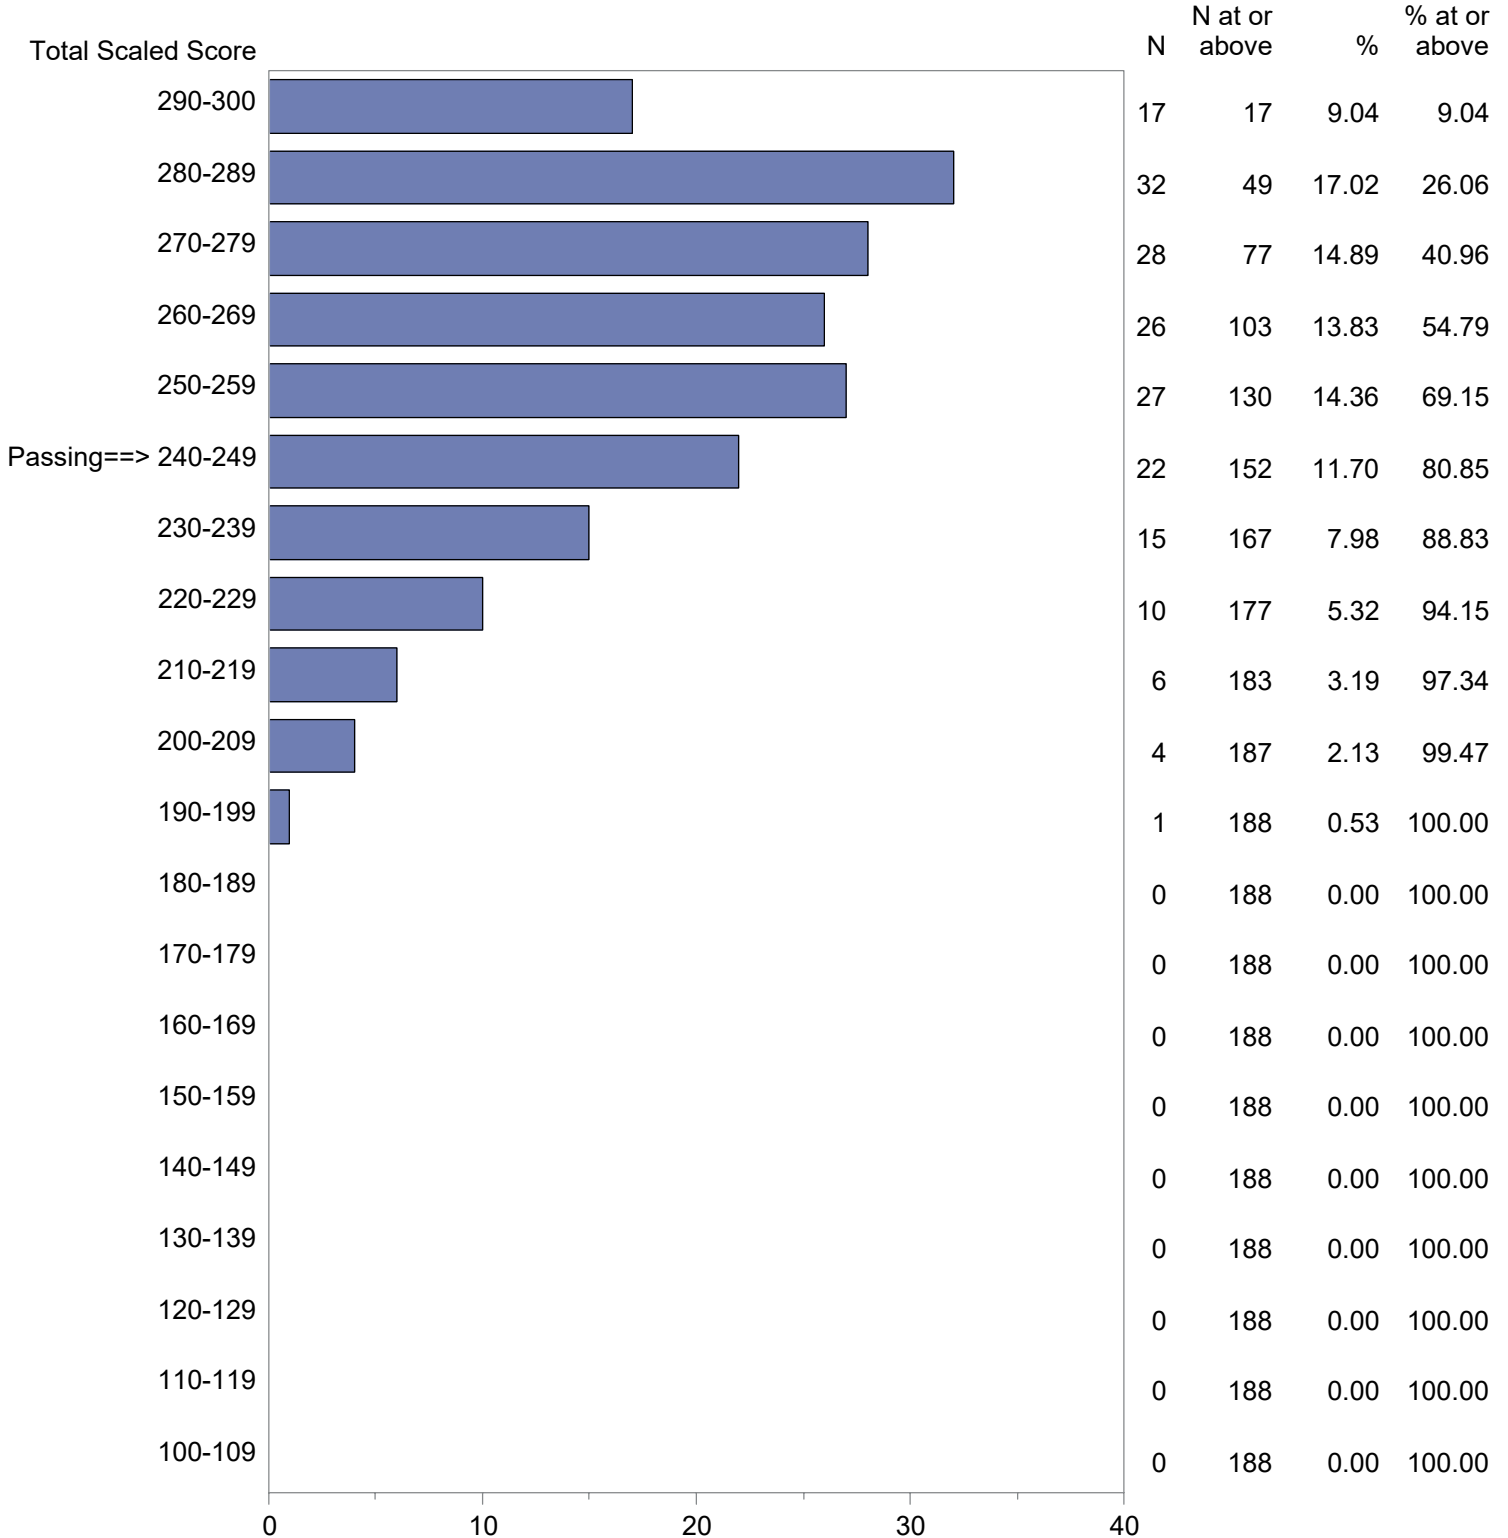

Massachusetts Tests for Educator Licensure (MTEL)
September 1, 2022 - August 31, 2023
Total Scaled Score Distribution by Test Field (All Forms)

Test Field=066 Biology

NOTE: The accompanying explanatory notes and interpretive cautions are an integral part of this report.