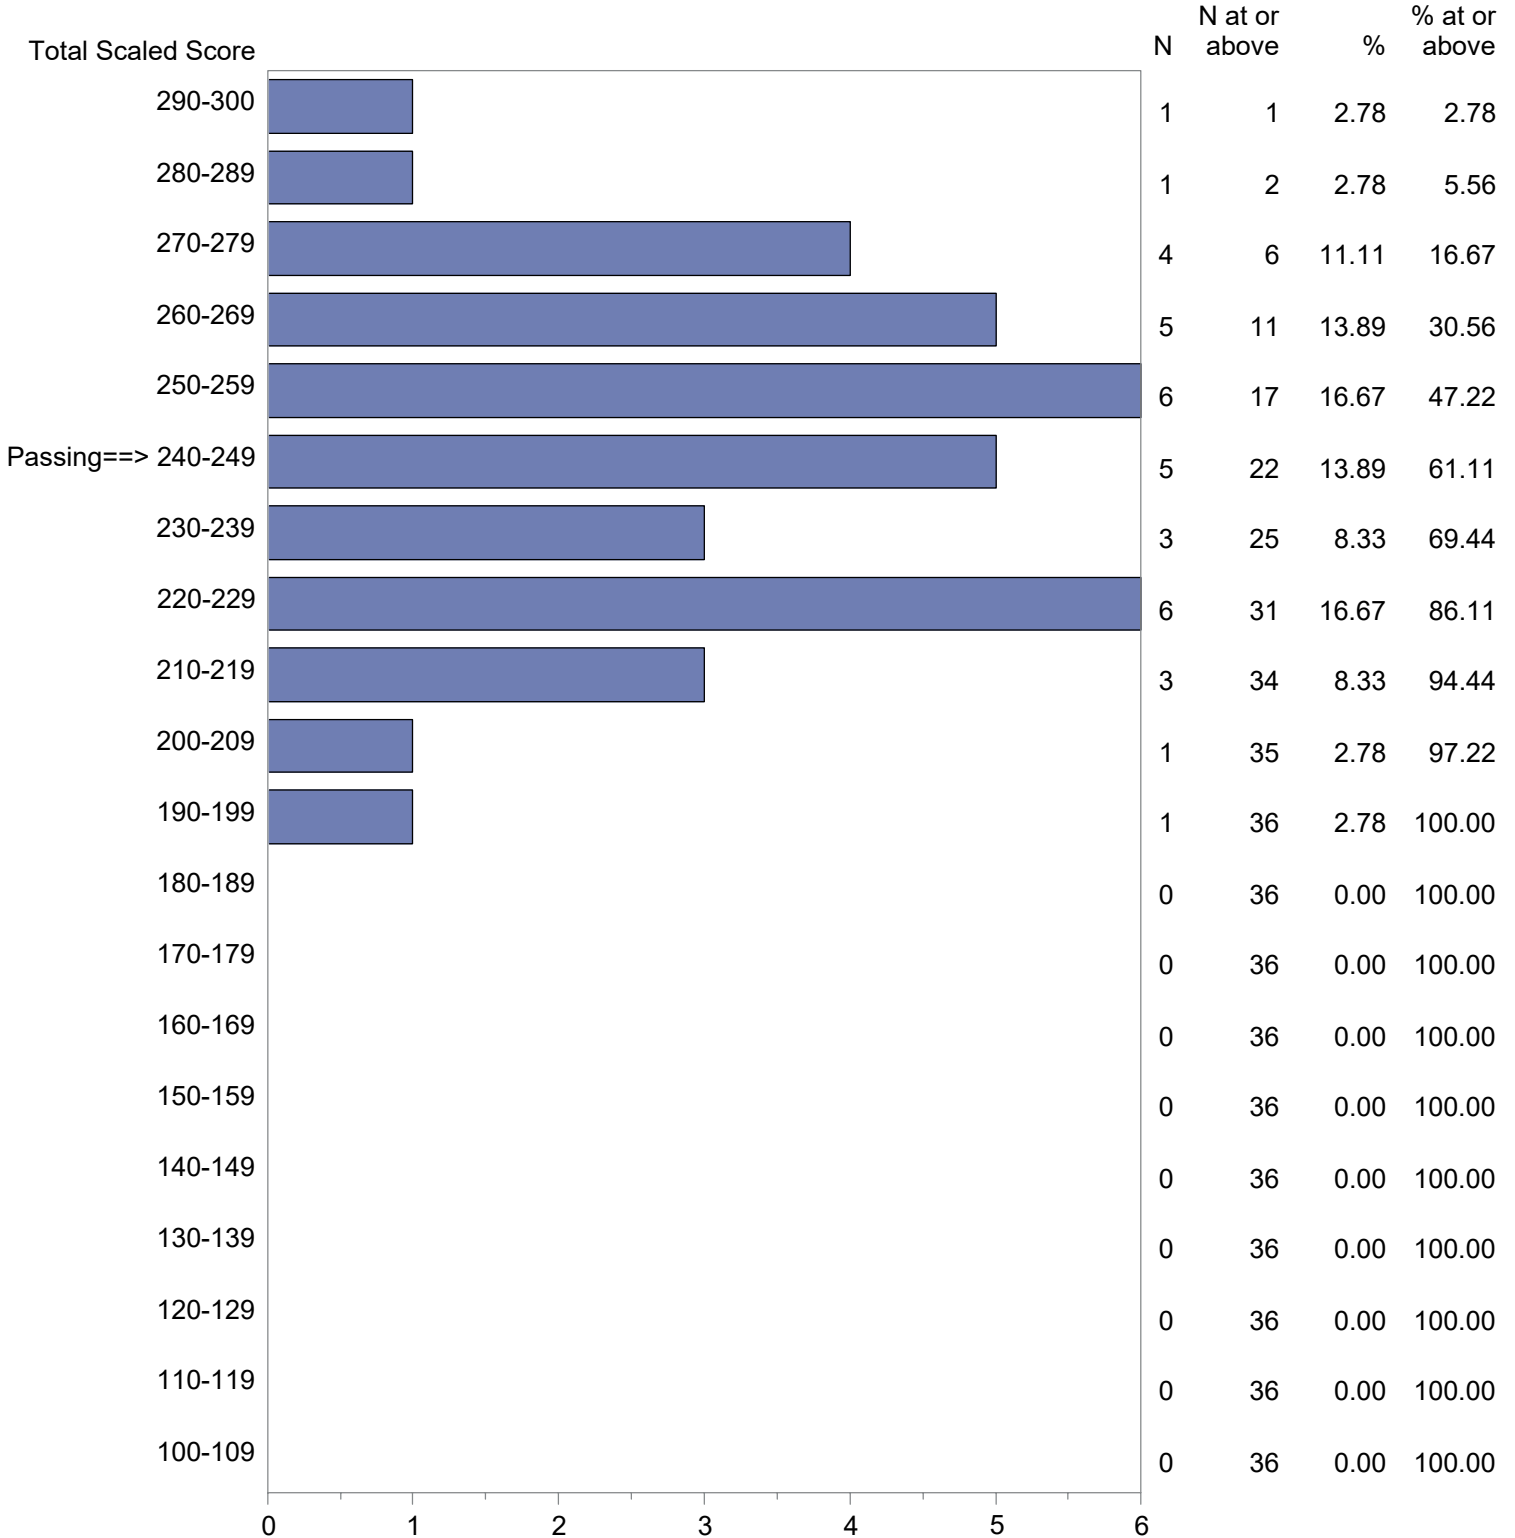

Massachusetts Tests for Educator Licensure (MTEL)
September 1, 2022 - August 31, 2023
Total Scaled Score Distribution by Test Field (All Forms)

Test Field=008 Reading Specialist

NOTE: The accompanying explanatory notes and interpretive cautions are an integral part of this report.