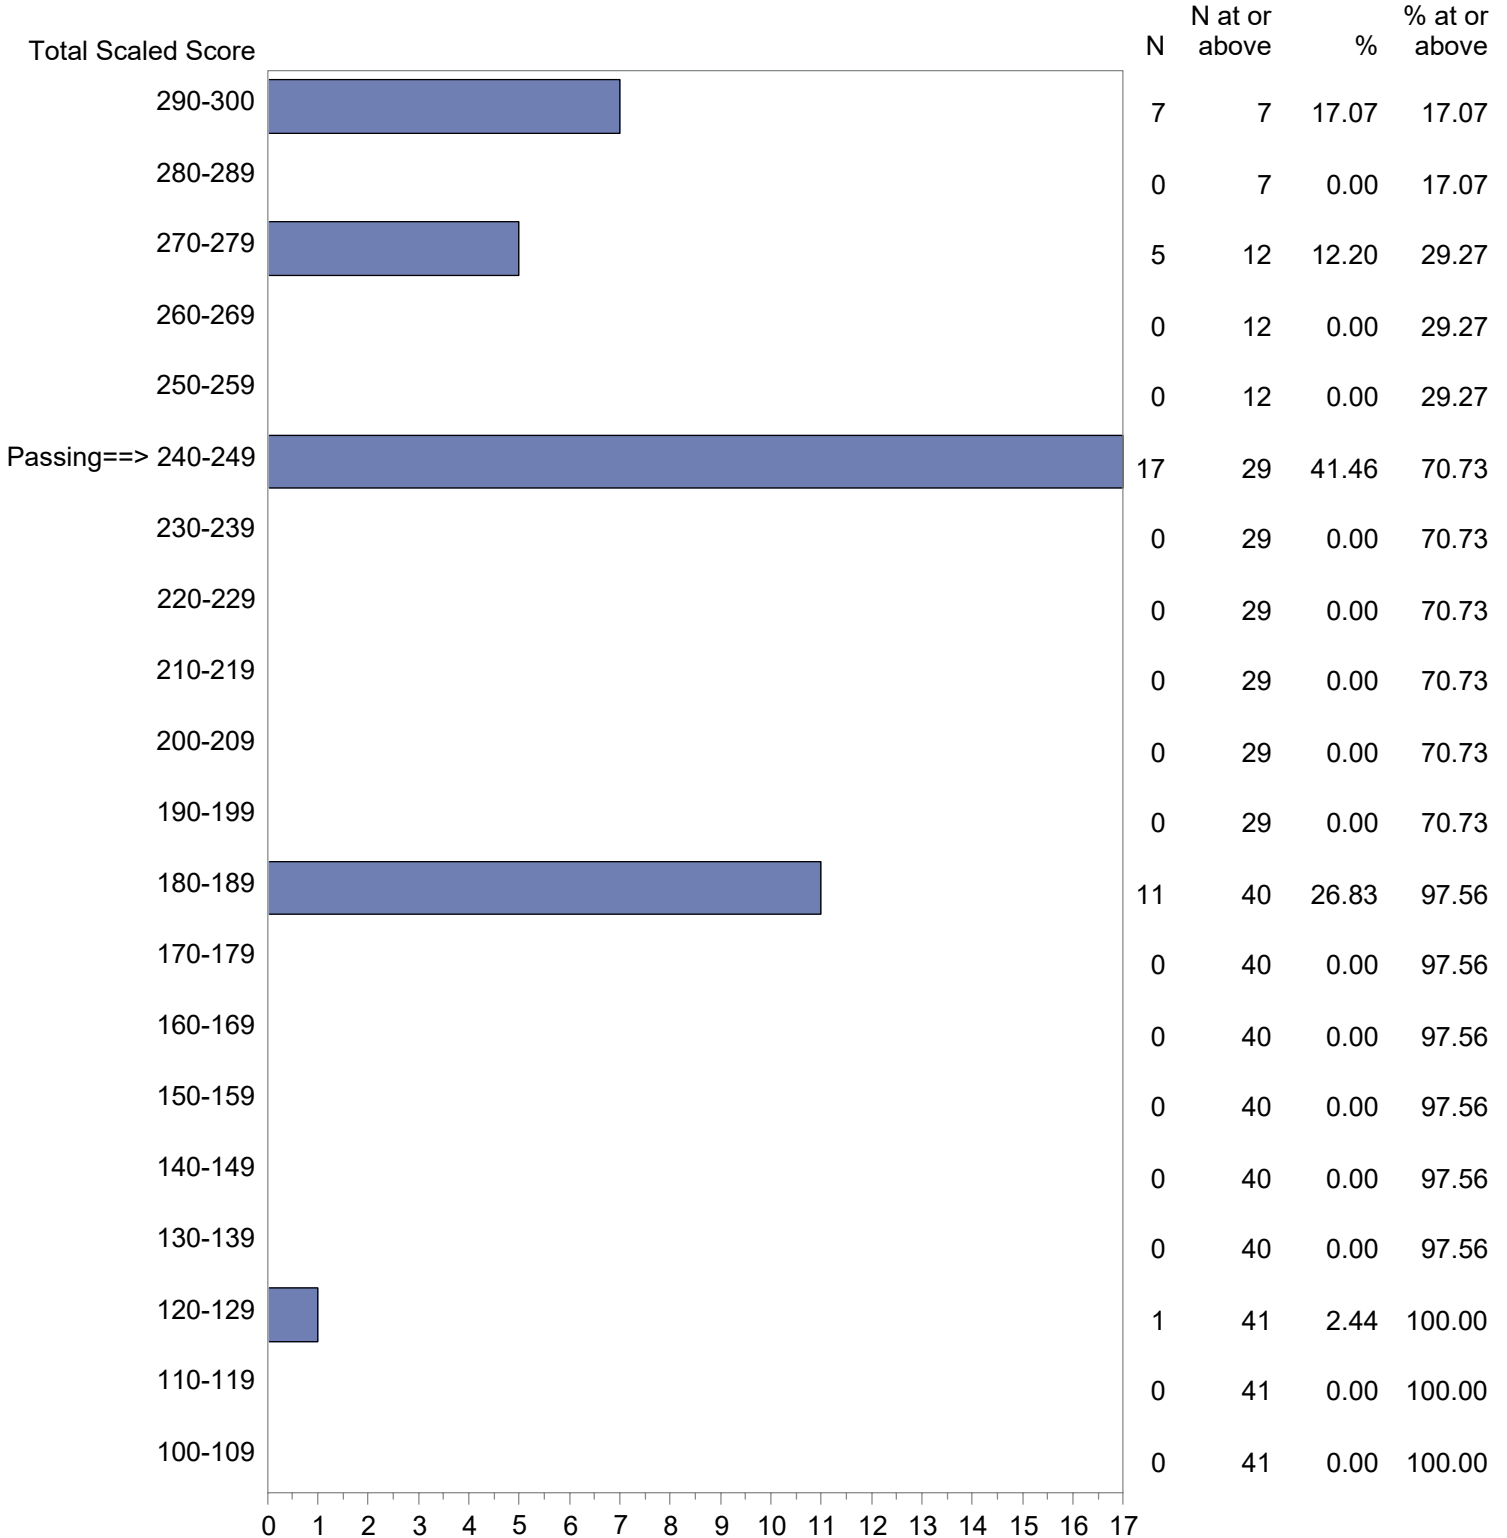

Massachusetts Tests for Educator Licensure (MTEL)
September 1, 2022 - August 31, 2023
Total Scaled Score Distribution by Test Field (All Forms)

Test Field=910 MTEL-Flex History Objective 0002

NOTE: The accompanying explanatory notes and interpretive cautions are an integral part of this report.