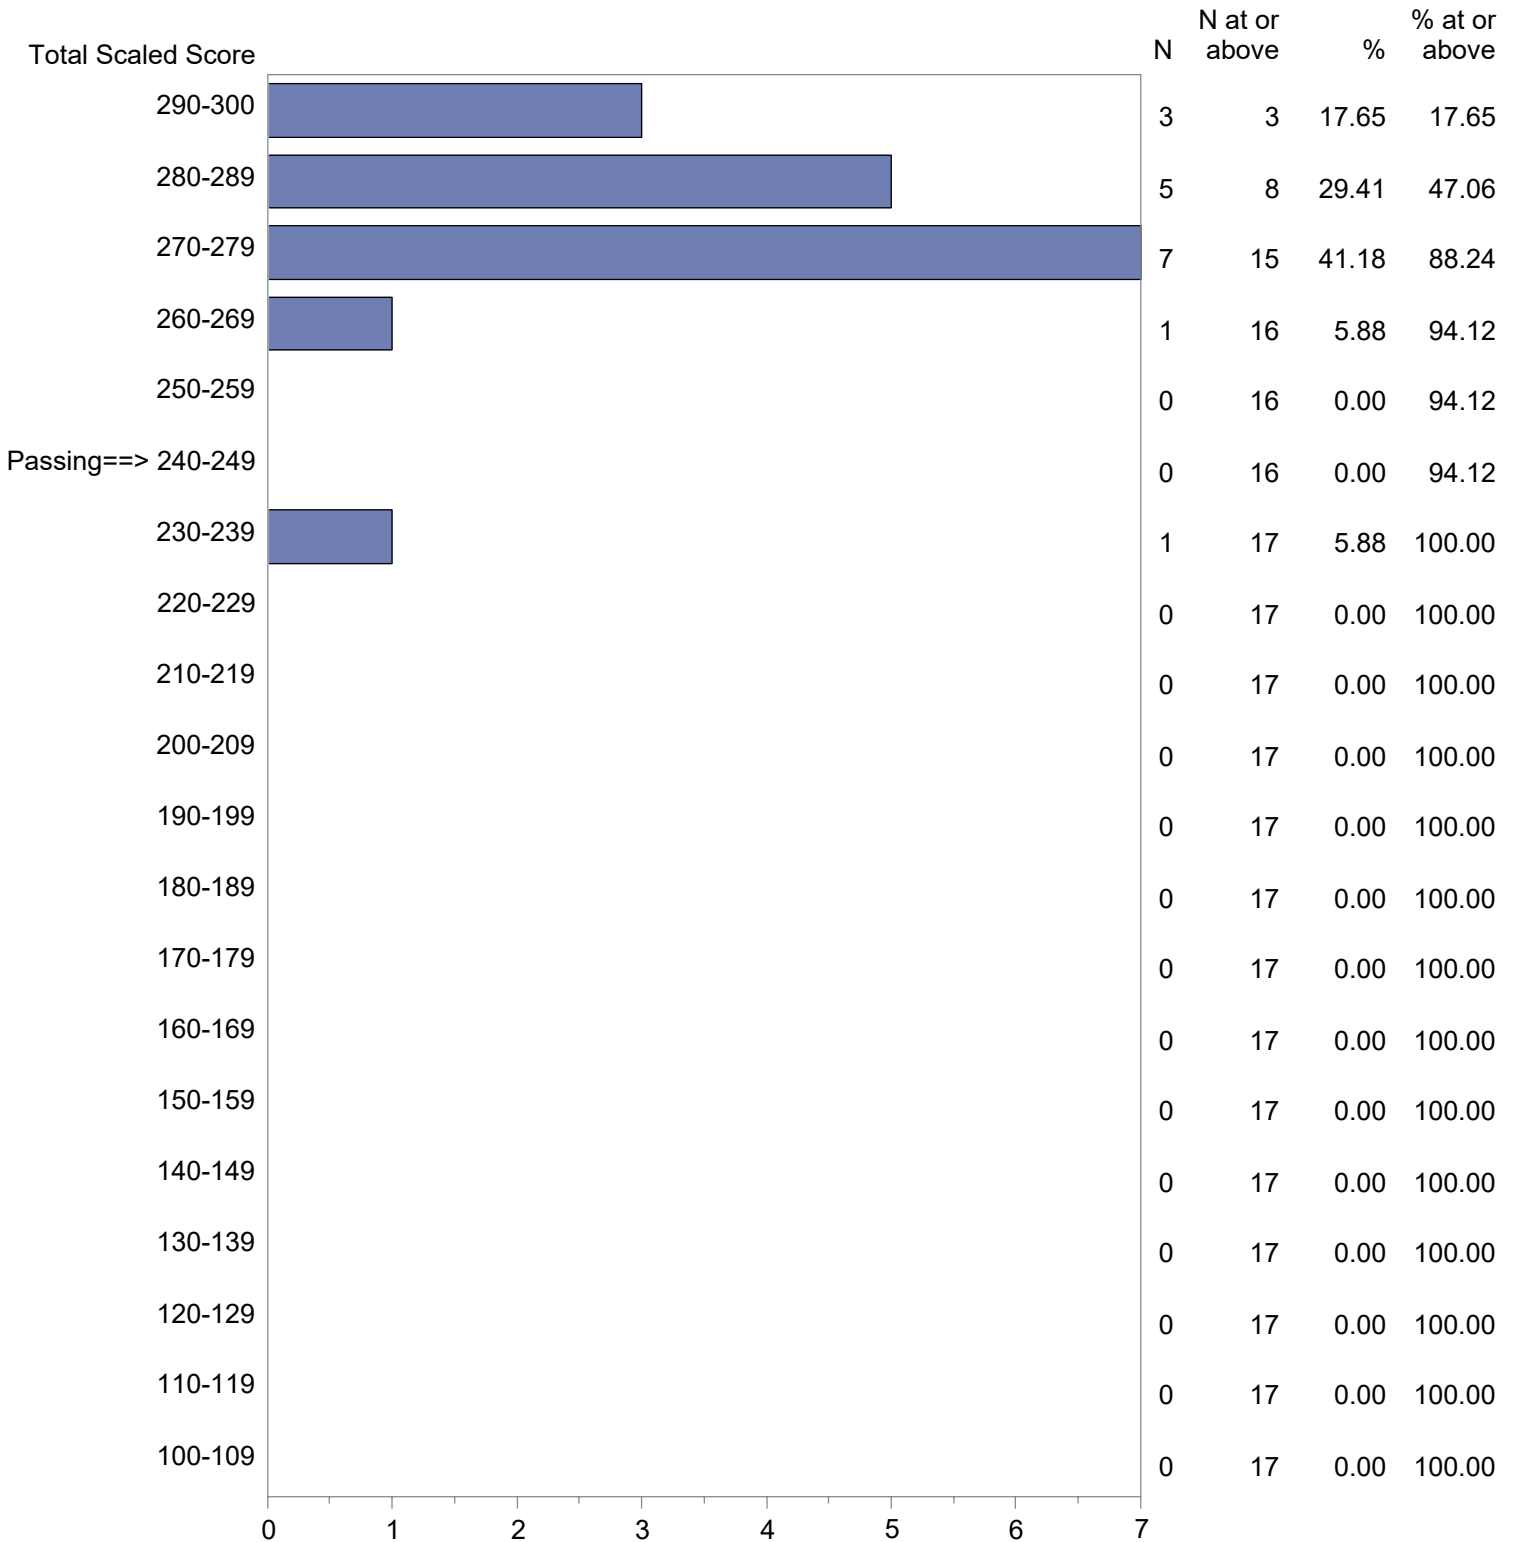

Massachusetts Tests for Educator Licensure (MTEL)
September 1, 2022 - August 31, 2023
Total Scaled Score Distribution by Test Field (All Forms)

Test Field=029 Chinese (Mandarin)

NOTE: The accompanying explanatory notes and interpretive cautions are an integral part of this report.