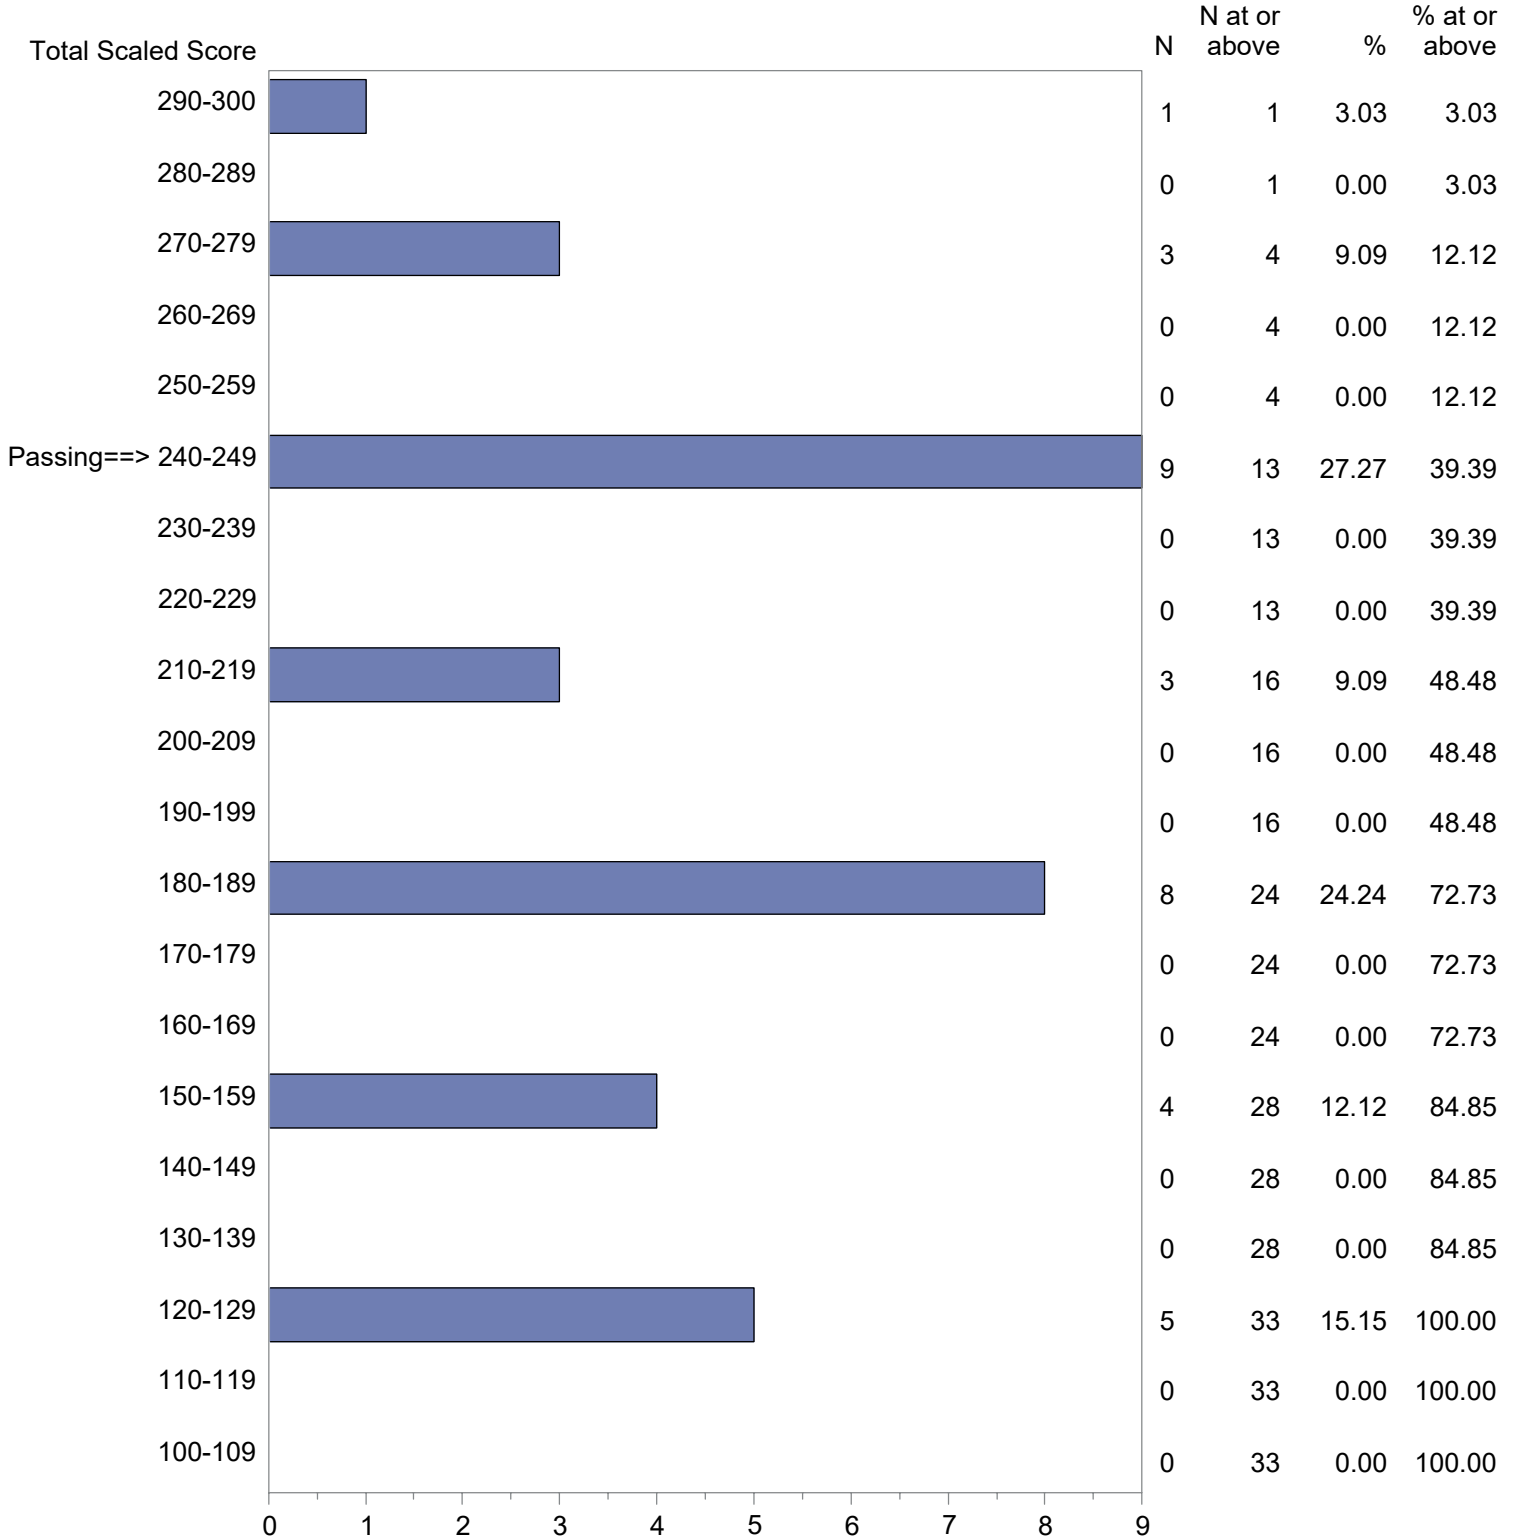

Massachusetts Tests for Educator Licensure (MTEL)
September 1, 2022 - August 31, 2023
Total Scaled Score Distribution by Test Field (All Forms)

Test Field=909 MTEL-Flex Gen Curric Mathematics Objective 0020

NOTE: The accompanying explanatory notes and interpretive cautions are an integral part of this report.