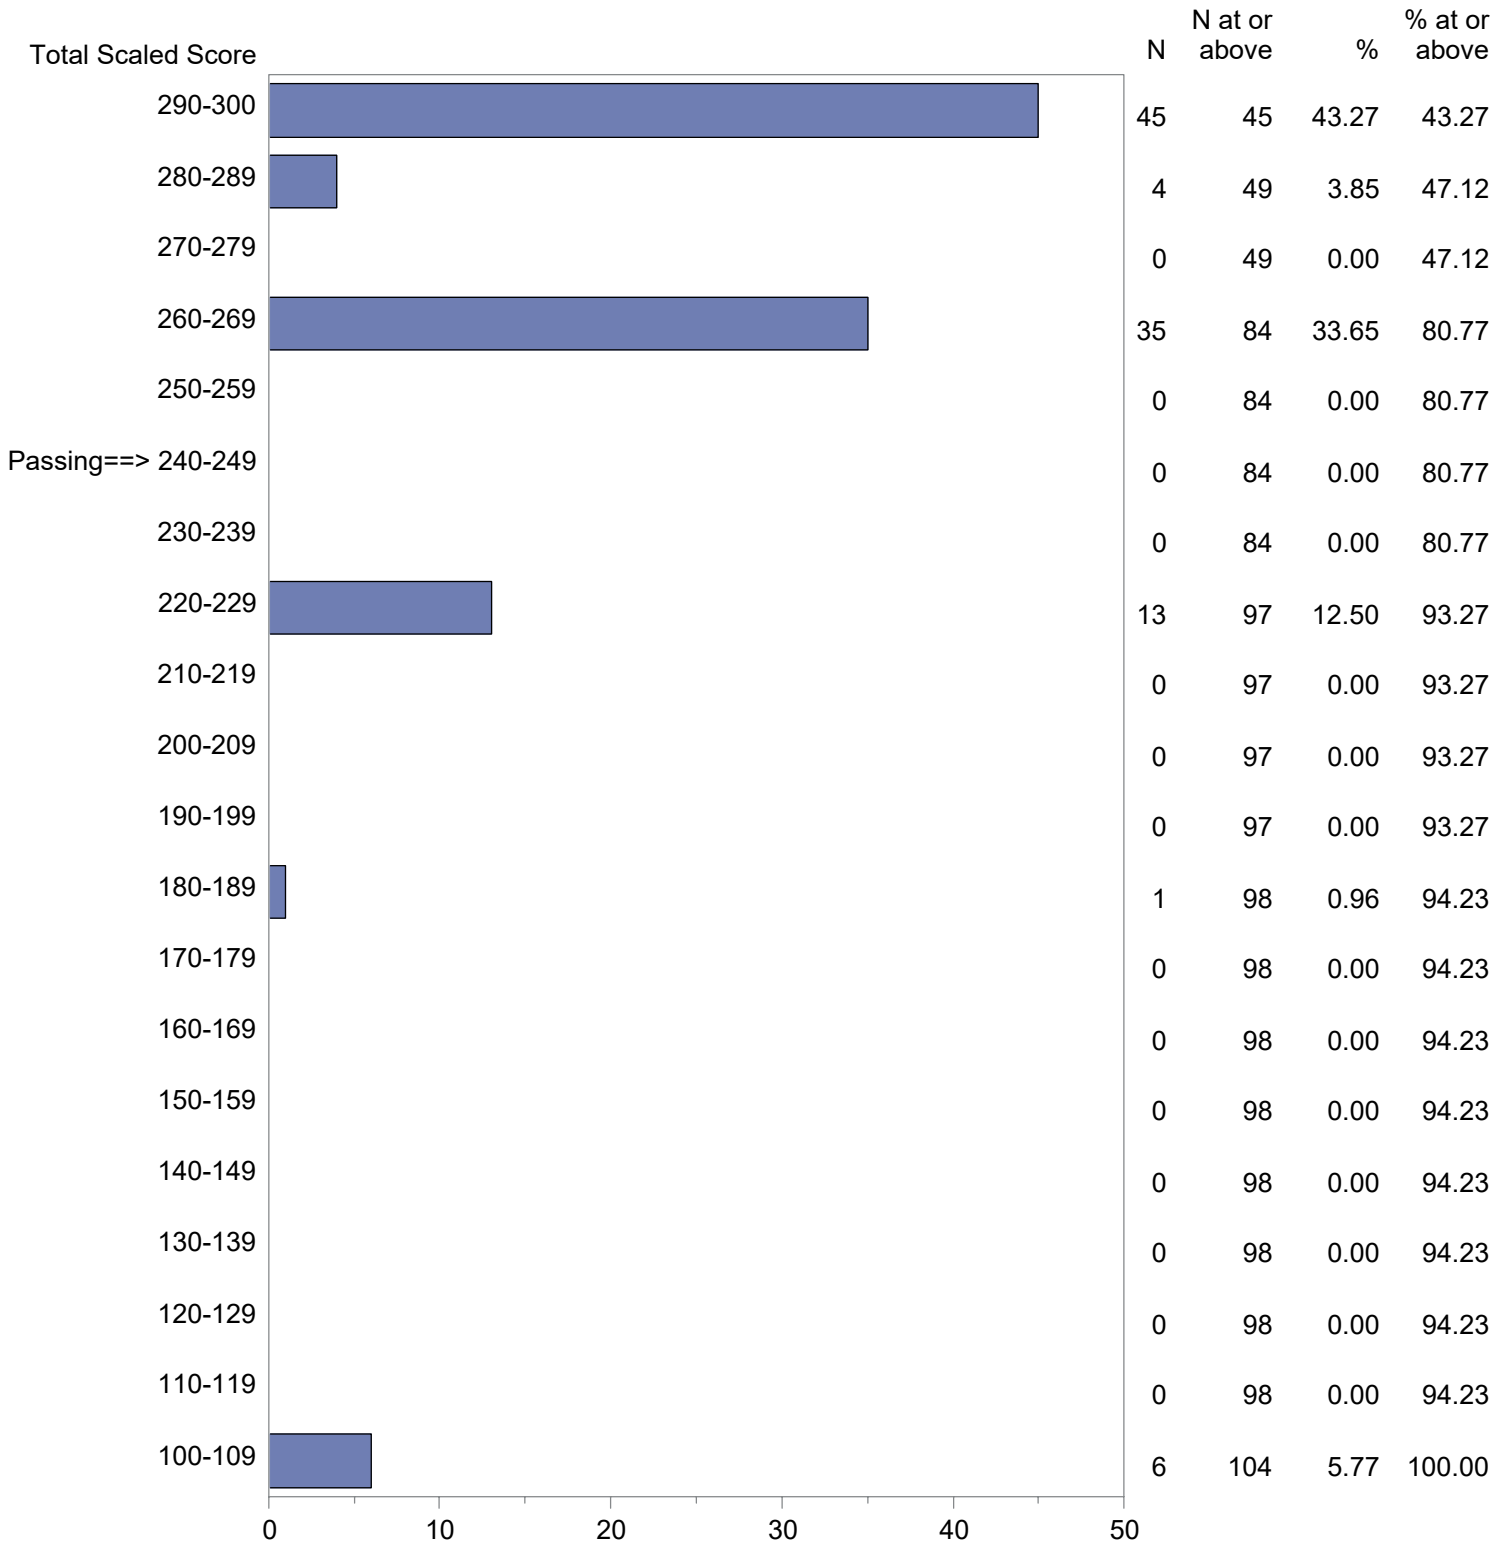

Massachusetts Tests for Educator Licensure (MTEL)
September 1, 2022 - August 31, 2023
Total Scaled Score Distribution by Test Field (All Forms)

Test Field=904 MTEL-Flex Foundations of Reading Objective 0010

NOTE: The accompanying explanatory notes and interpretive cautions are an integral part of this report.