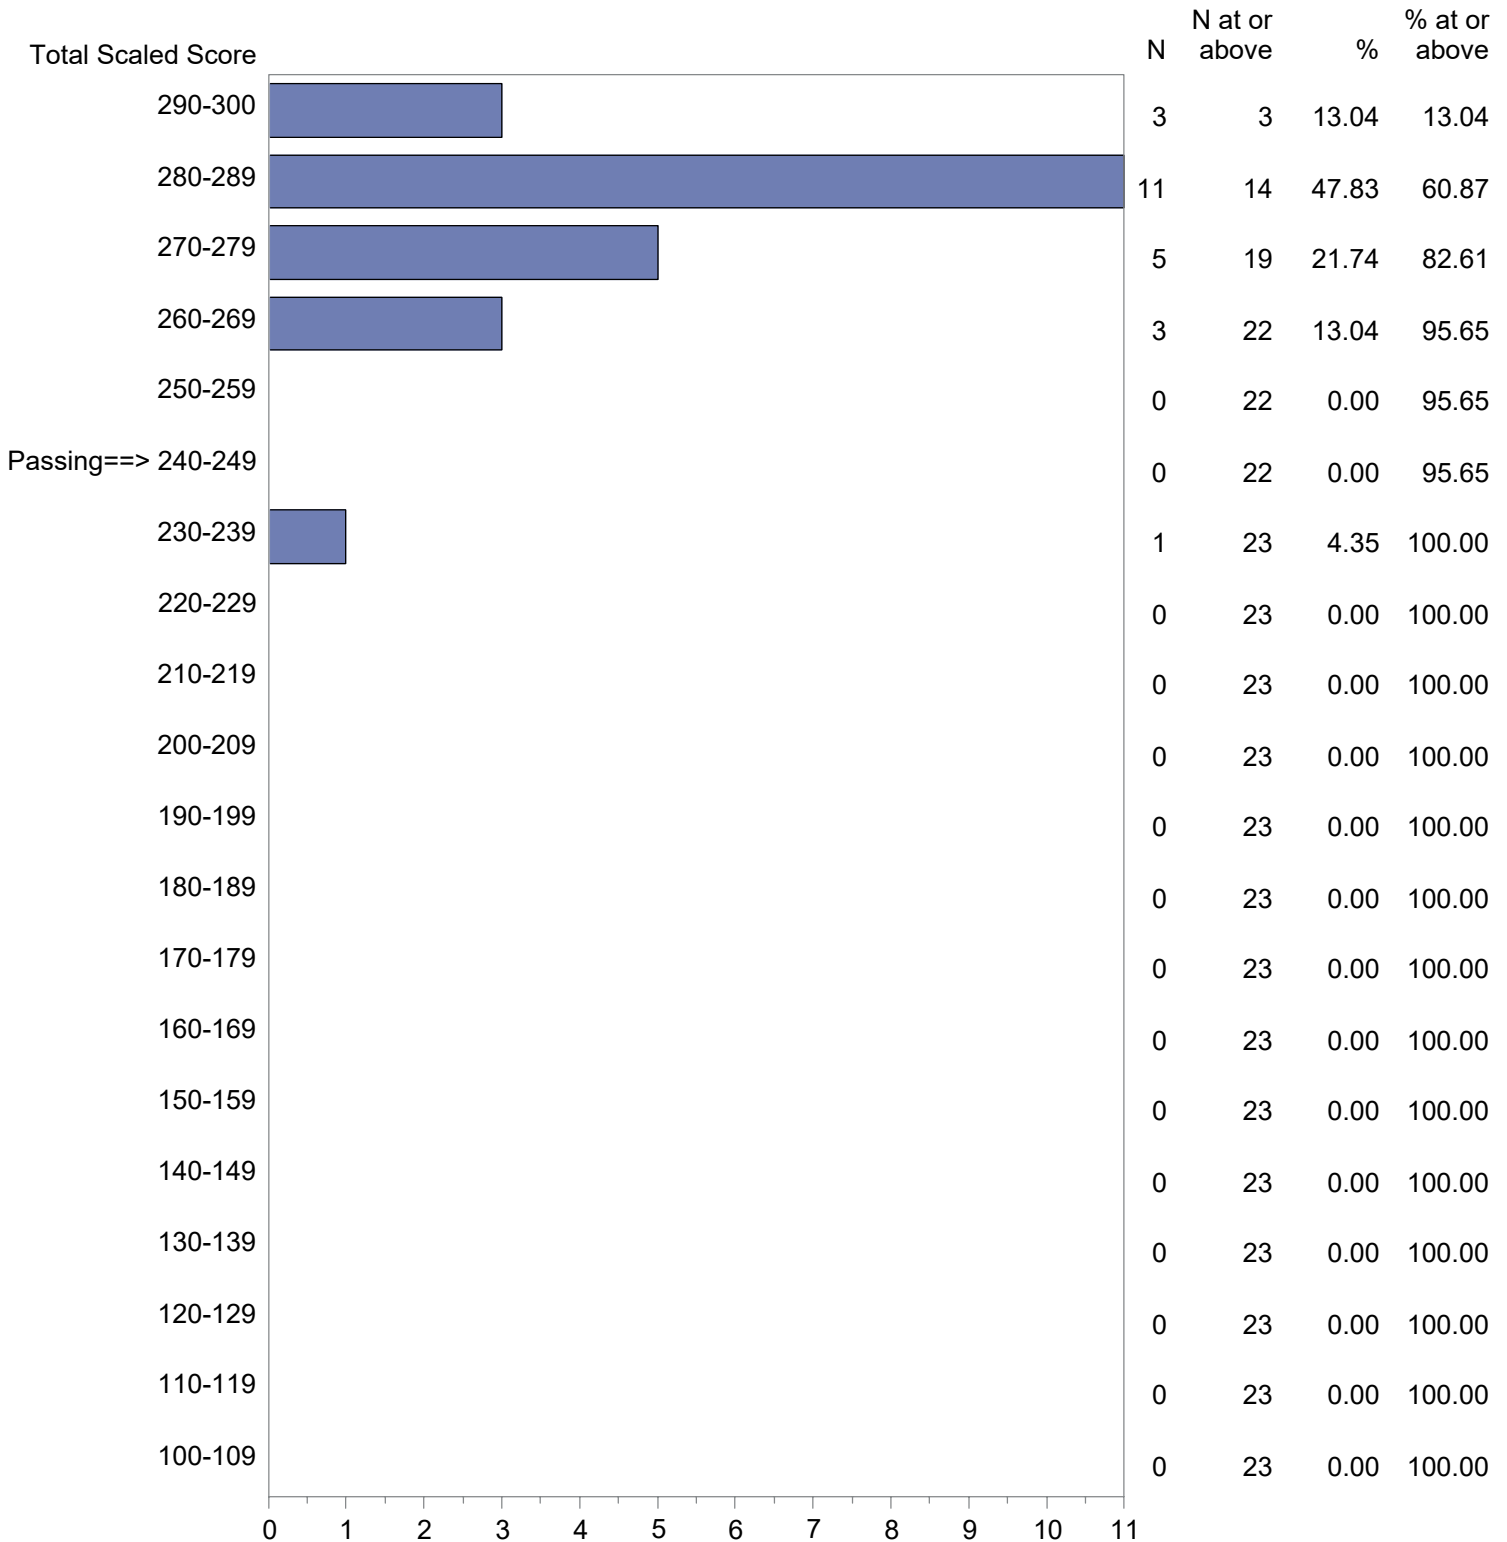

Massachusetts Tests for Educator Licensure (MTEL)
September 1, 2021 - August 31, 2022
Total Scaled Score Distribution by Test Field (All Forms)

Test Field=029 Chinese (Mandarin)

NOTE: The accompanying explanatory notes and interpretive cautions are an integral part of this report.