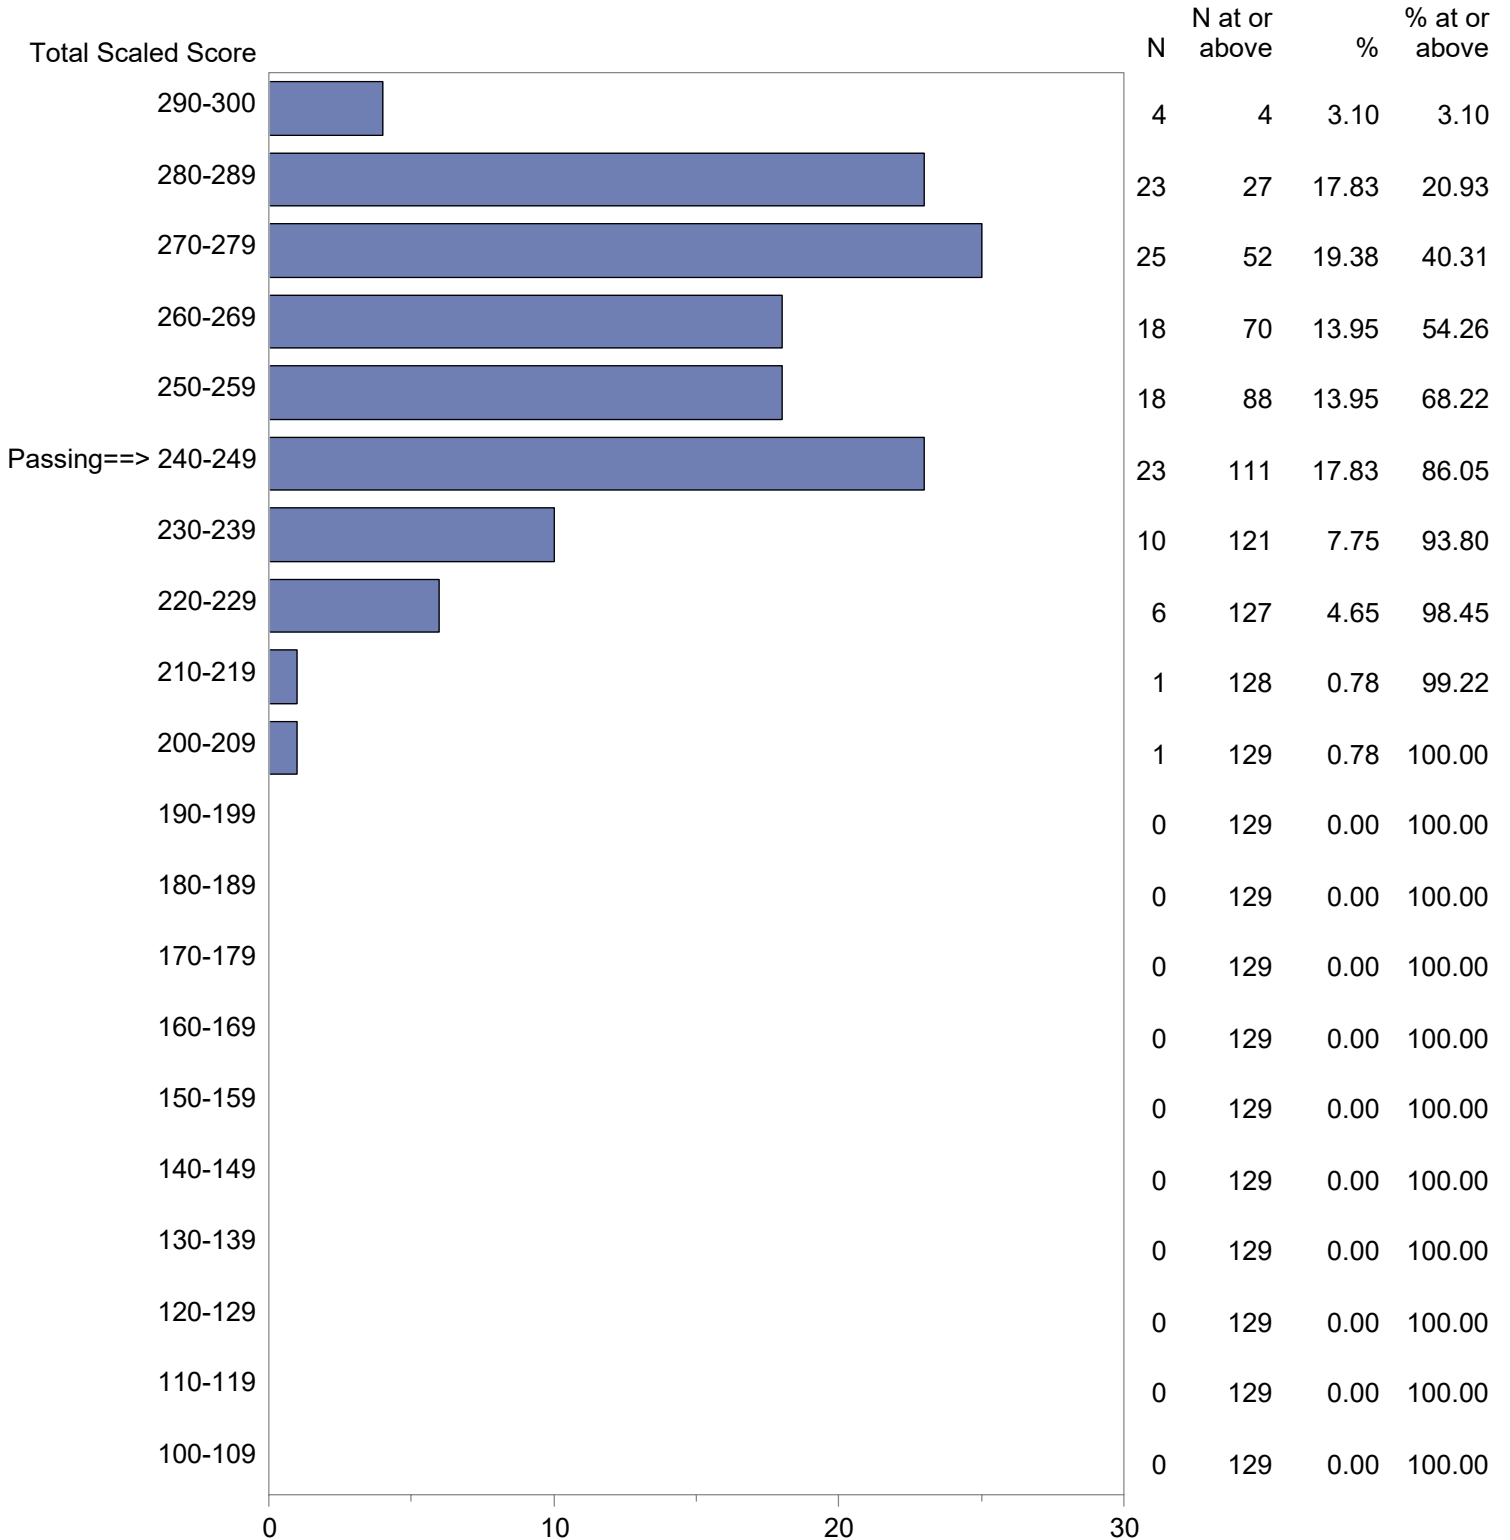

Massachusetts Tests for Educator Licensure (MTEL)
September 1, 2021 - August 31, 2022
Total Scaled Score Distribution by Test Field (All Forms)

Test Field=801 CASA: Reading subtest

NOTE: The accompanying explanatory notes and interpretive cautions are an integral part of this report.