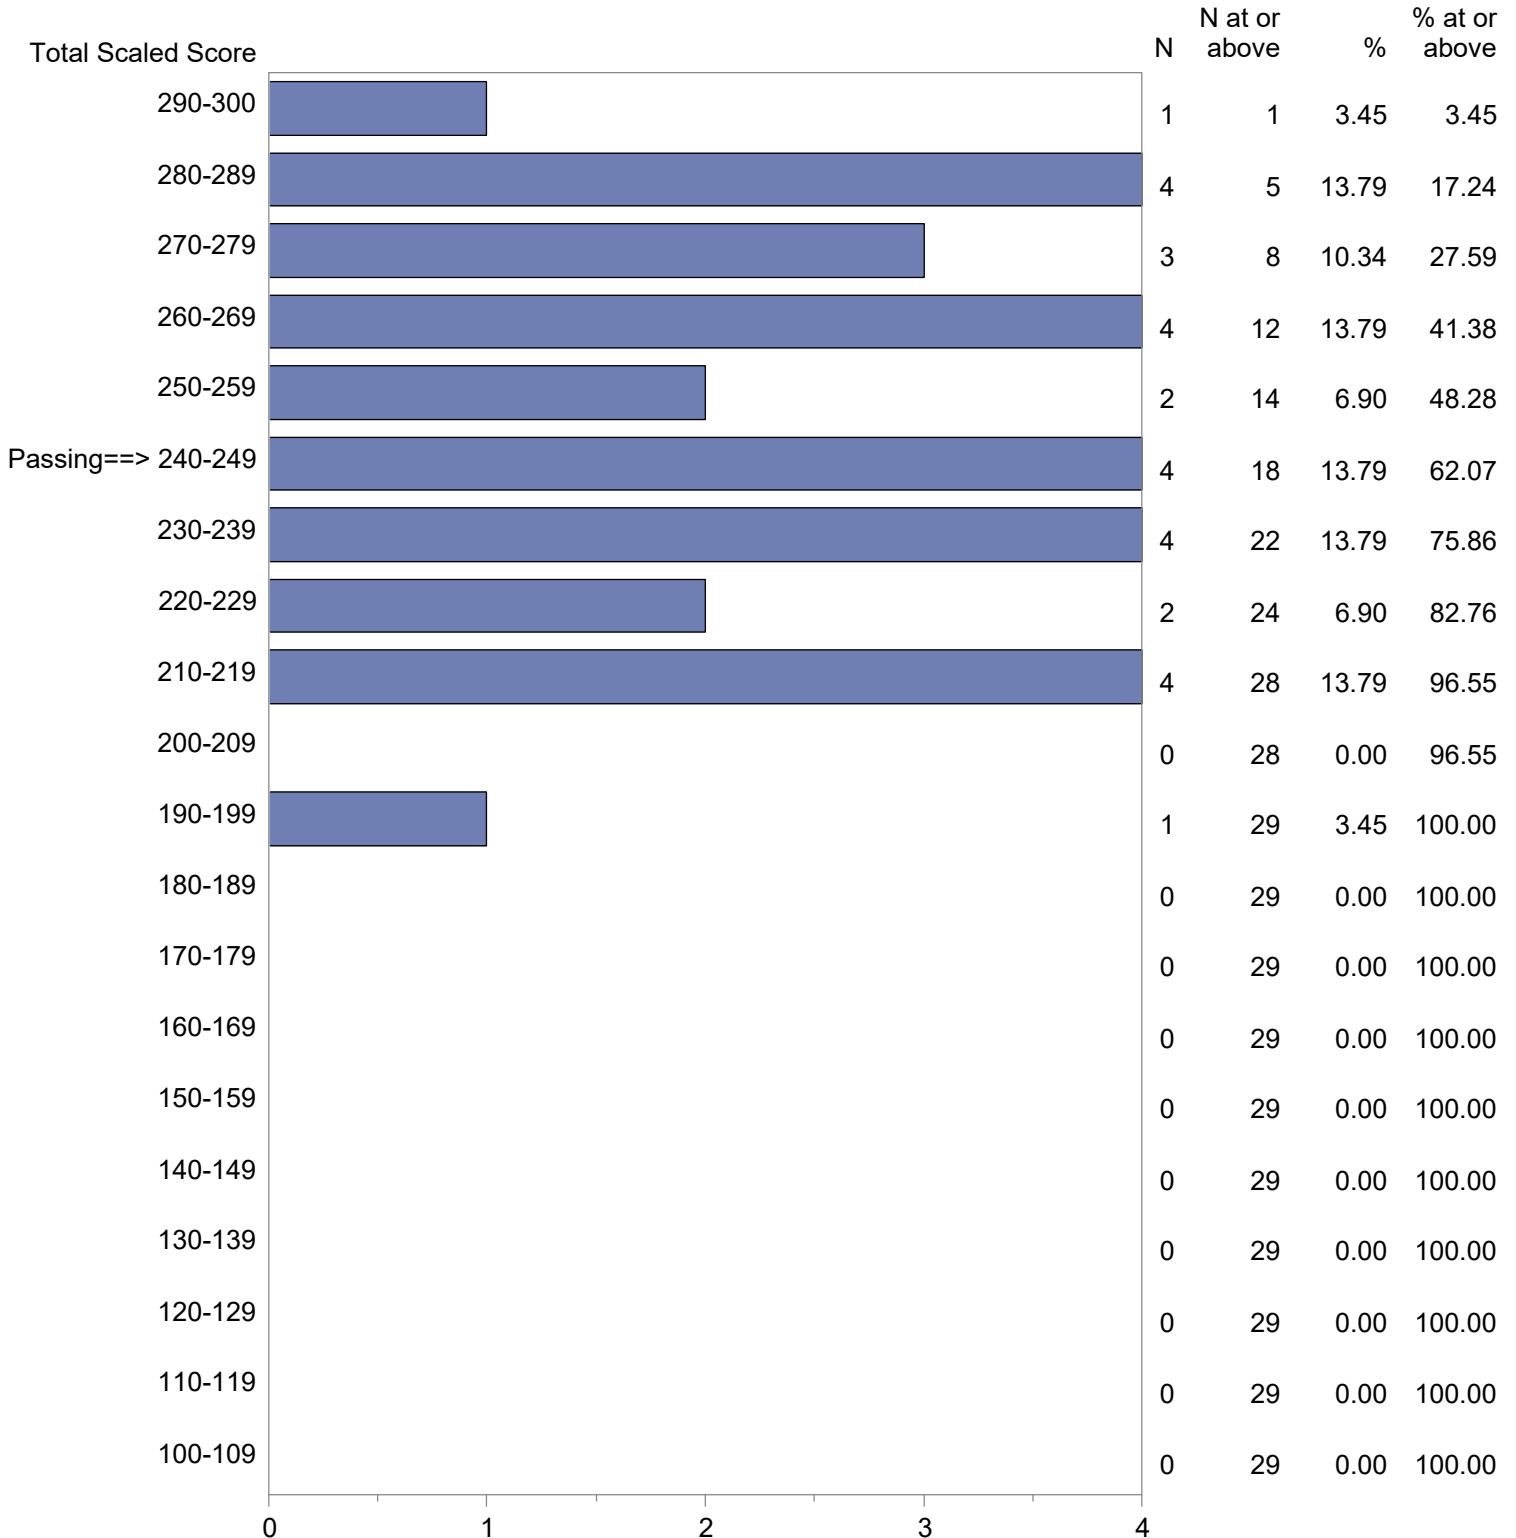

Massachusetts Tests for Educator Licensure (MTEL)
September 1, 2021 - August 31, 2022
Total Scaled Score Distribution by Test Field (All Forms)

Test Field=032 Portuguese

NOTE: The accompanying explanatory notes and interpretive cautions are an integral part of this report.