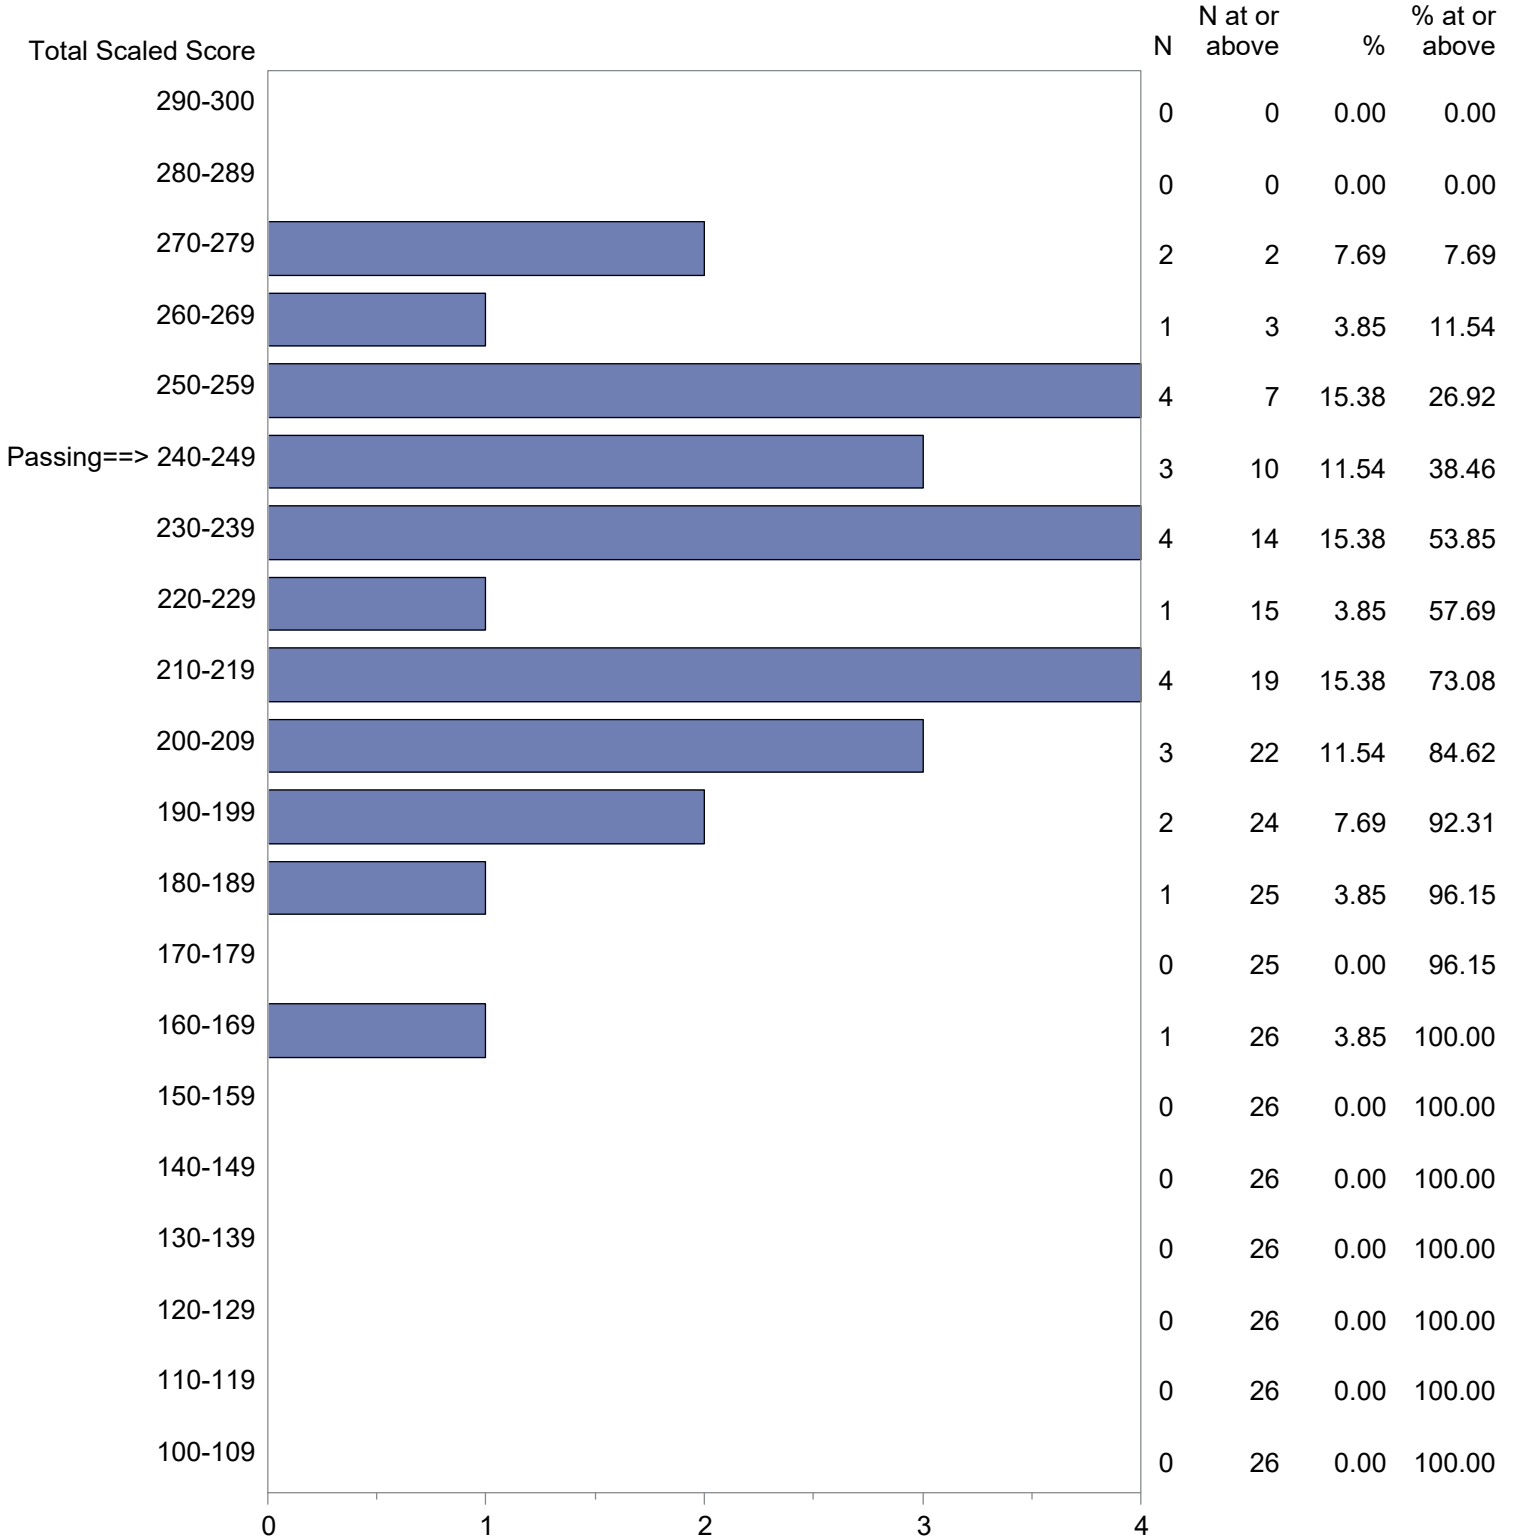

Massachusetts Tests for Educator Licensure (MTEL)
September 1, 2021 - August 31, 2022
Total Scaled Score Distribution by Test Field (All Forms)

Test Field=048 Political Science/Political Philosophy

NOTE: The accompanying explanatory notes and interpretive cautions are an integral part of this report.