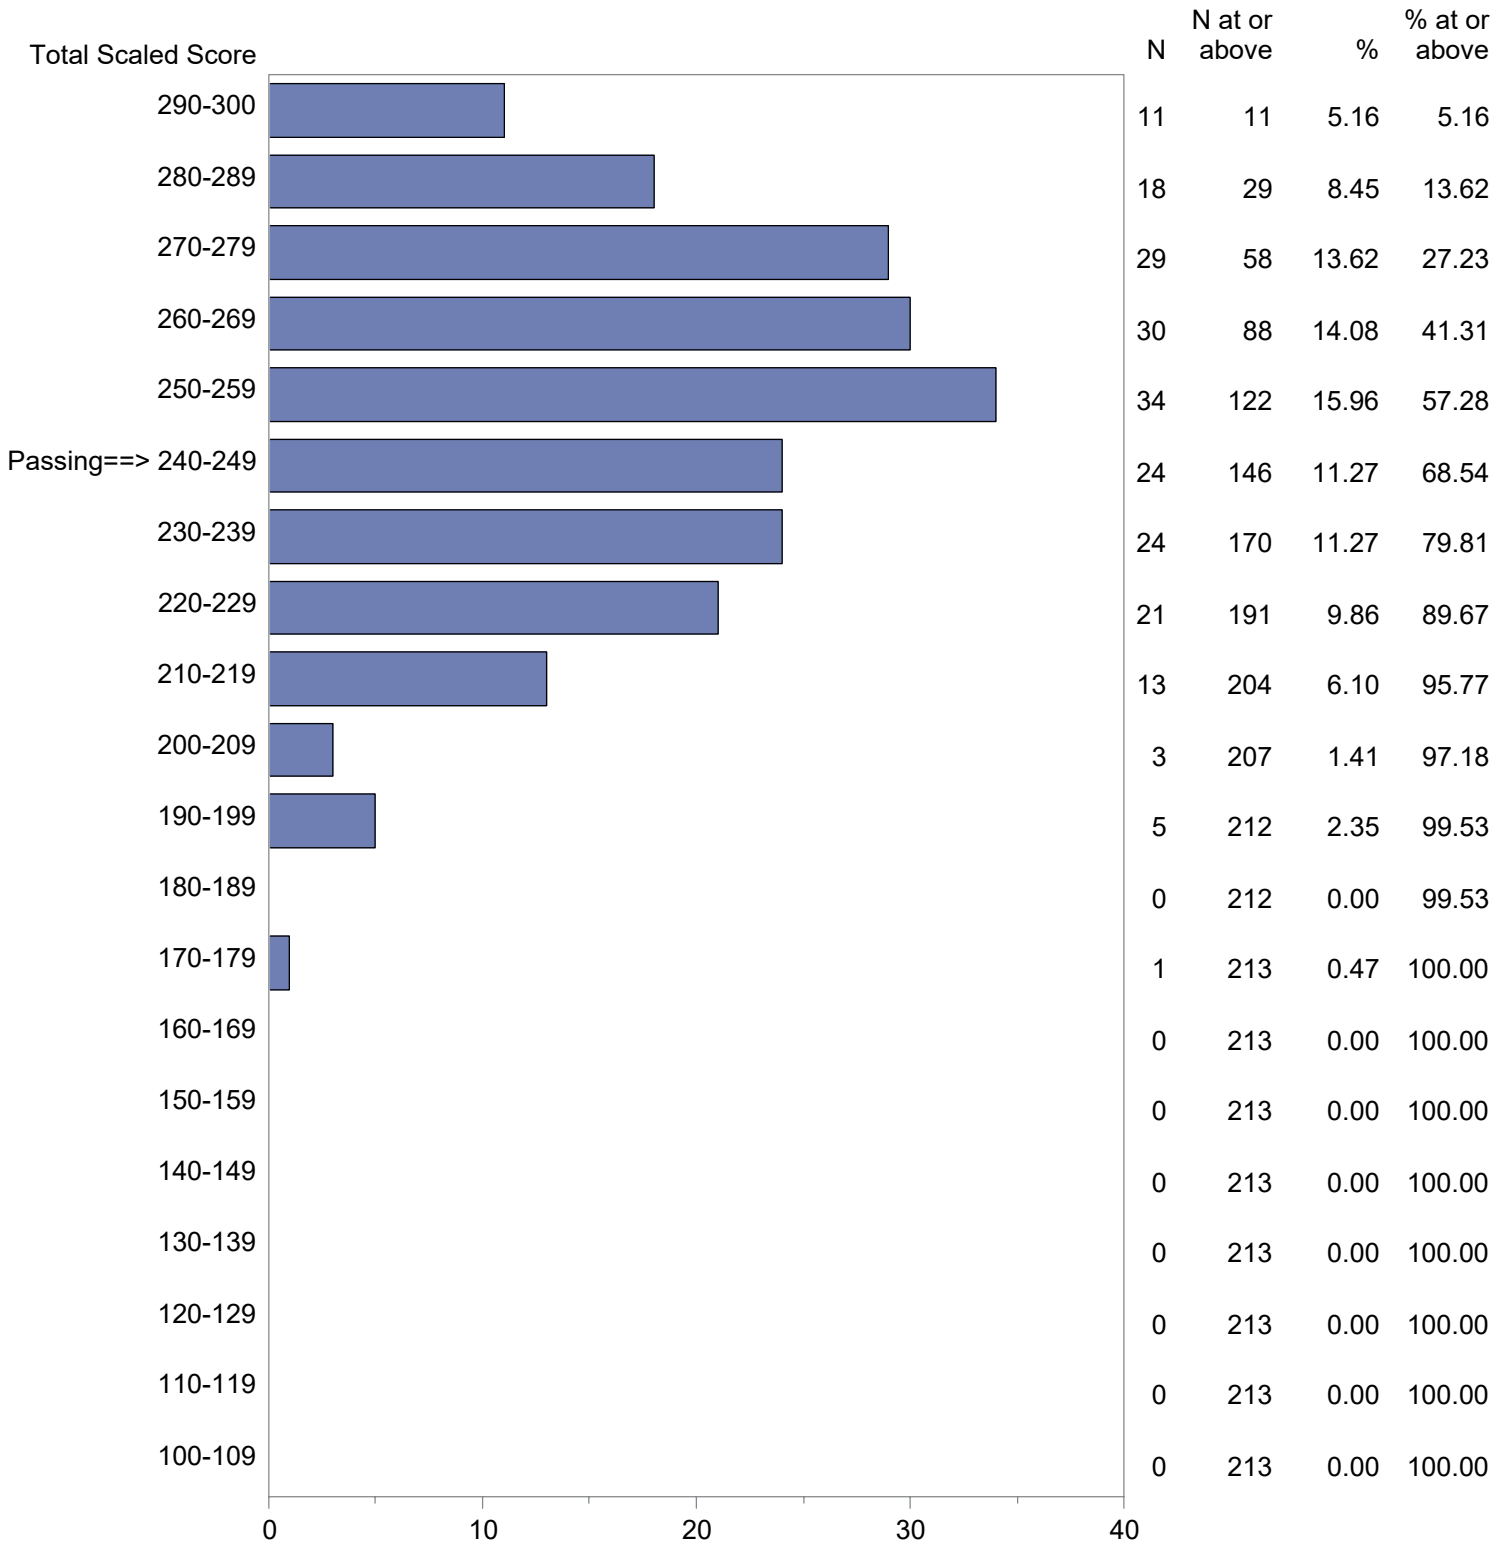

Massachusetts Tests for Educator Licensure (MTEL)
September 1, 2021 - August 31, 2022
Total Scaled Score Distribution by Test Field (All Forms)

Test Field=028 Spanish

NOTE: The accompanying explanatory notes and interpretive cautions are an integral part of this report.