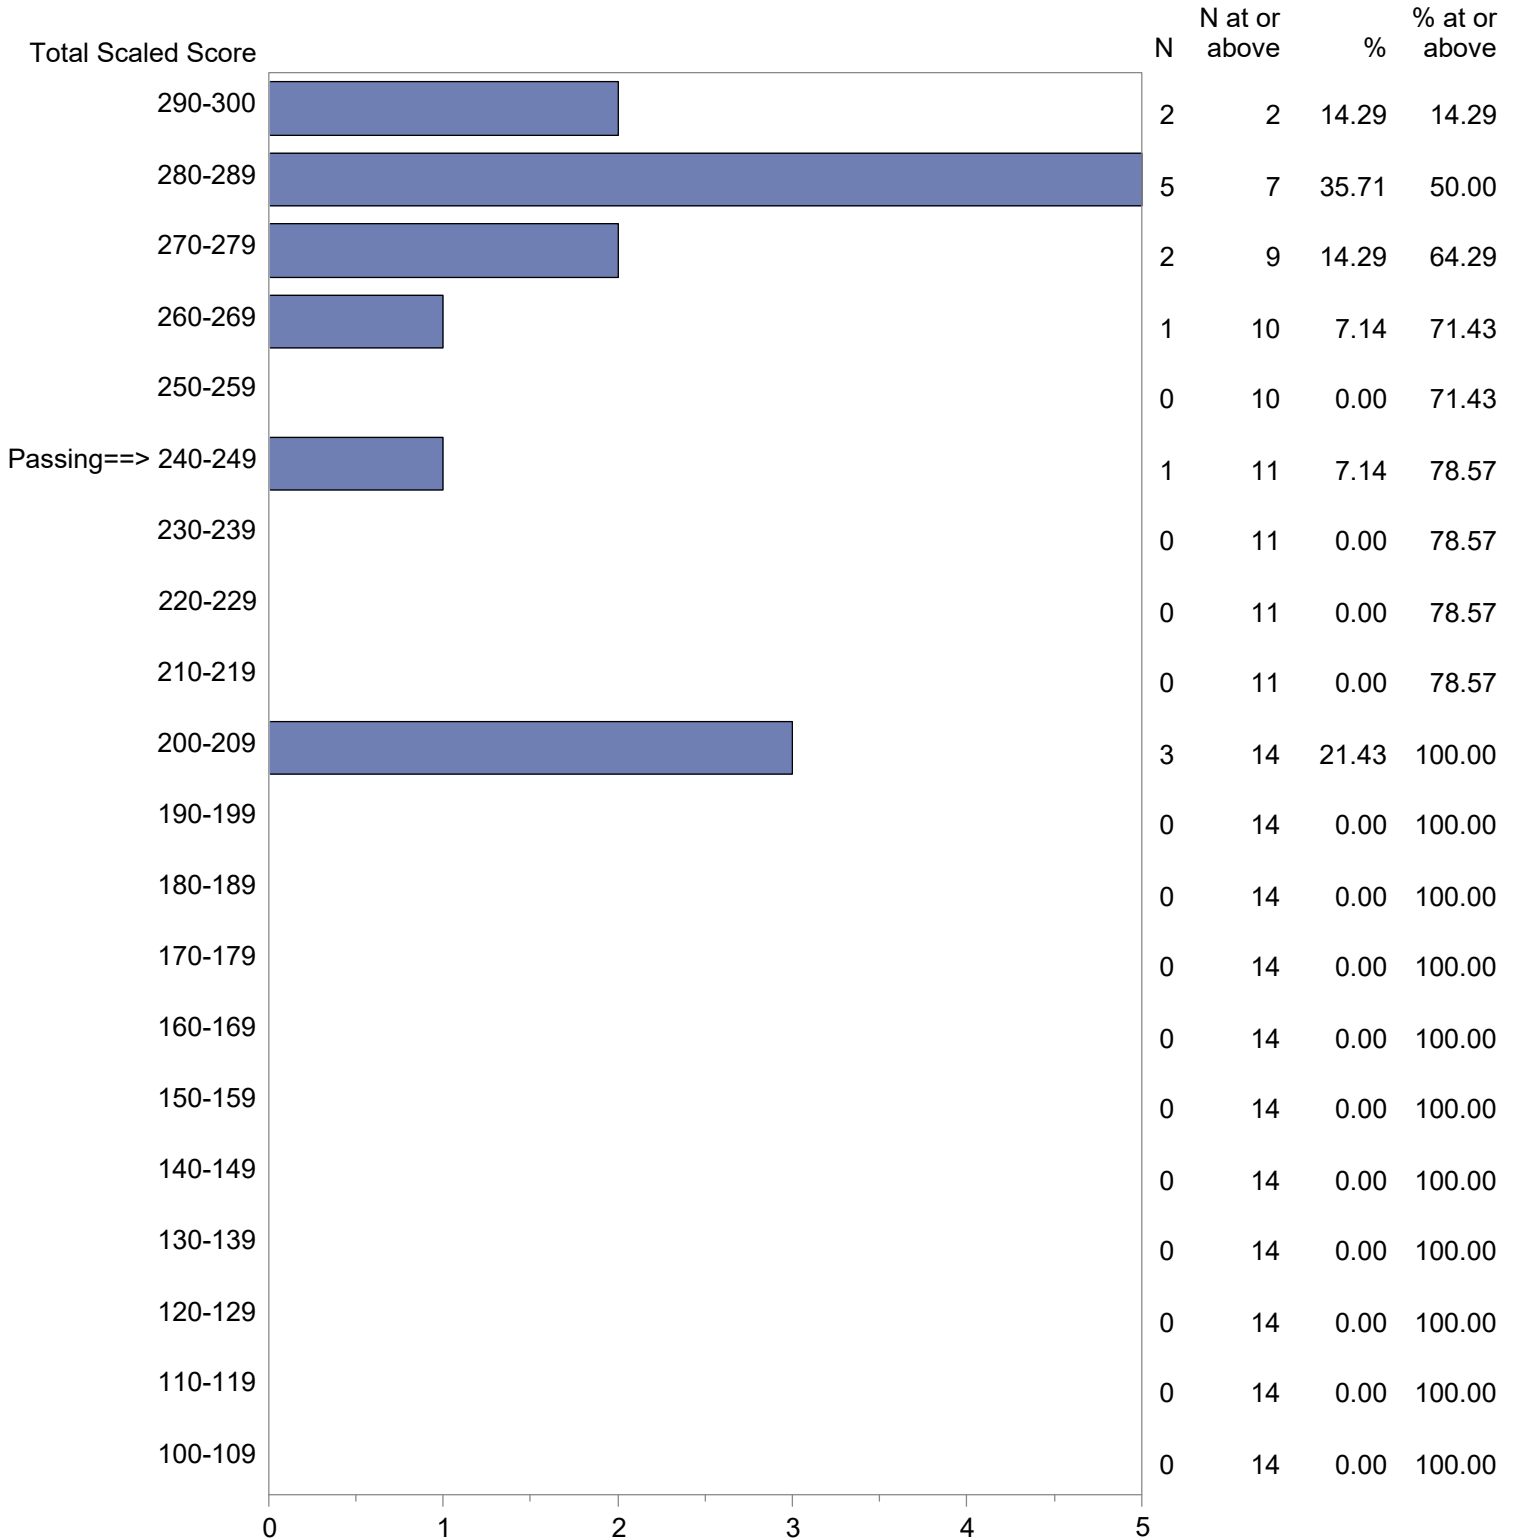

Massachusetts Tests for Educator Licensure (MTEL)
September 1, 2021 - August 31, 2022
Total Scaled Score Distribution by Test Field (All Forms)

Test Field=015 Latin and Classical Humanities

NOTE: The accompanying explanatory notes and interpretive cautions are an integral part of this report.