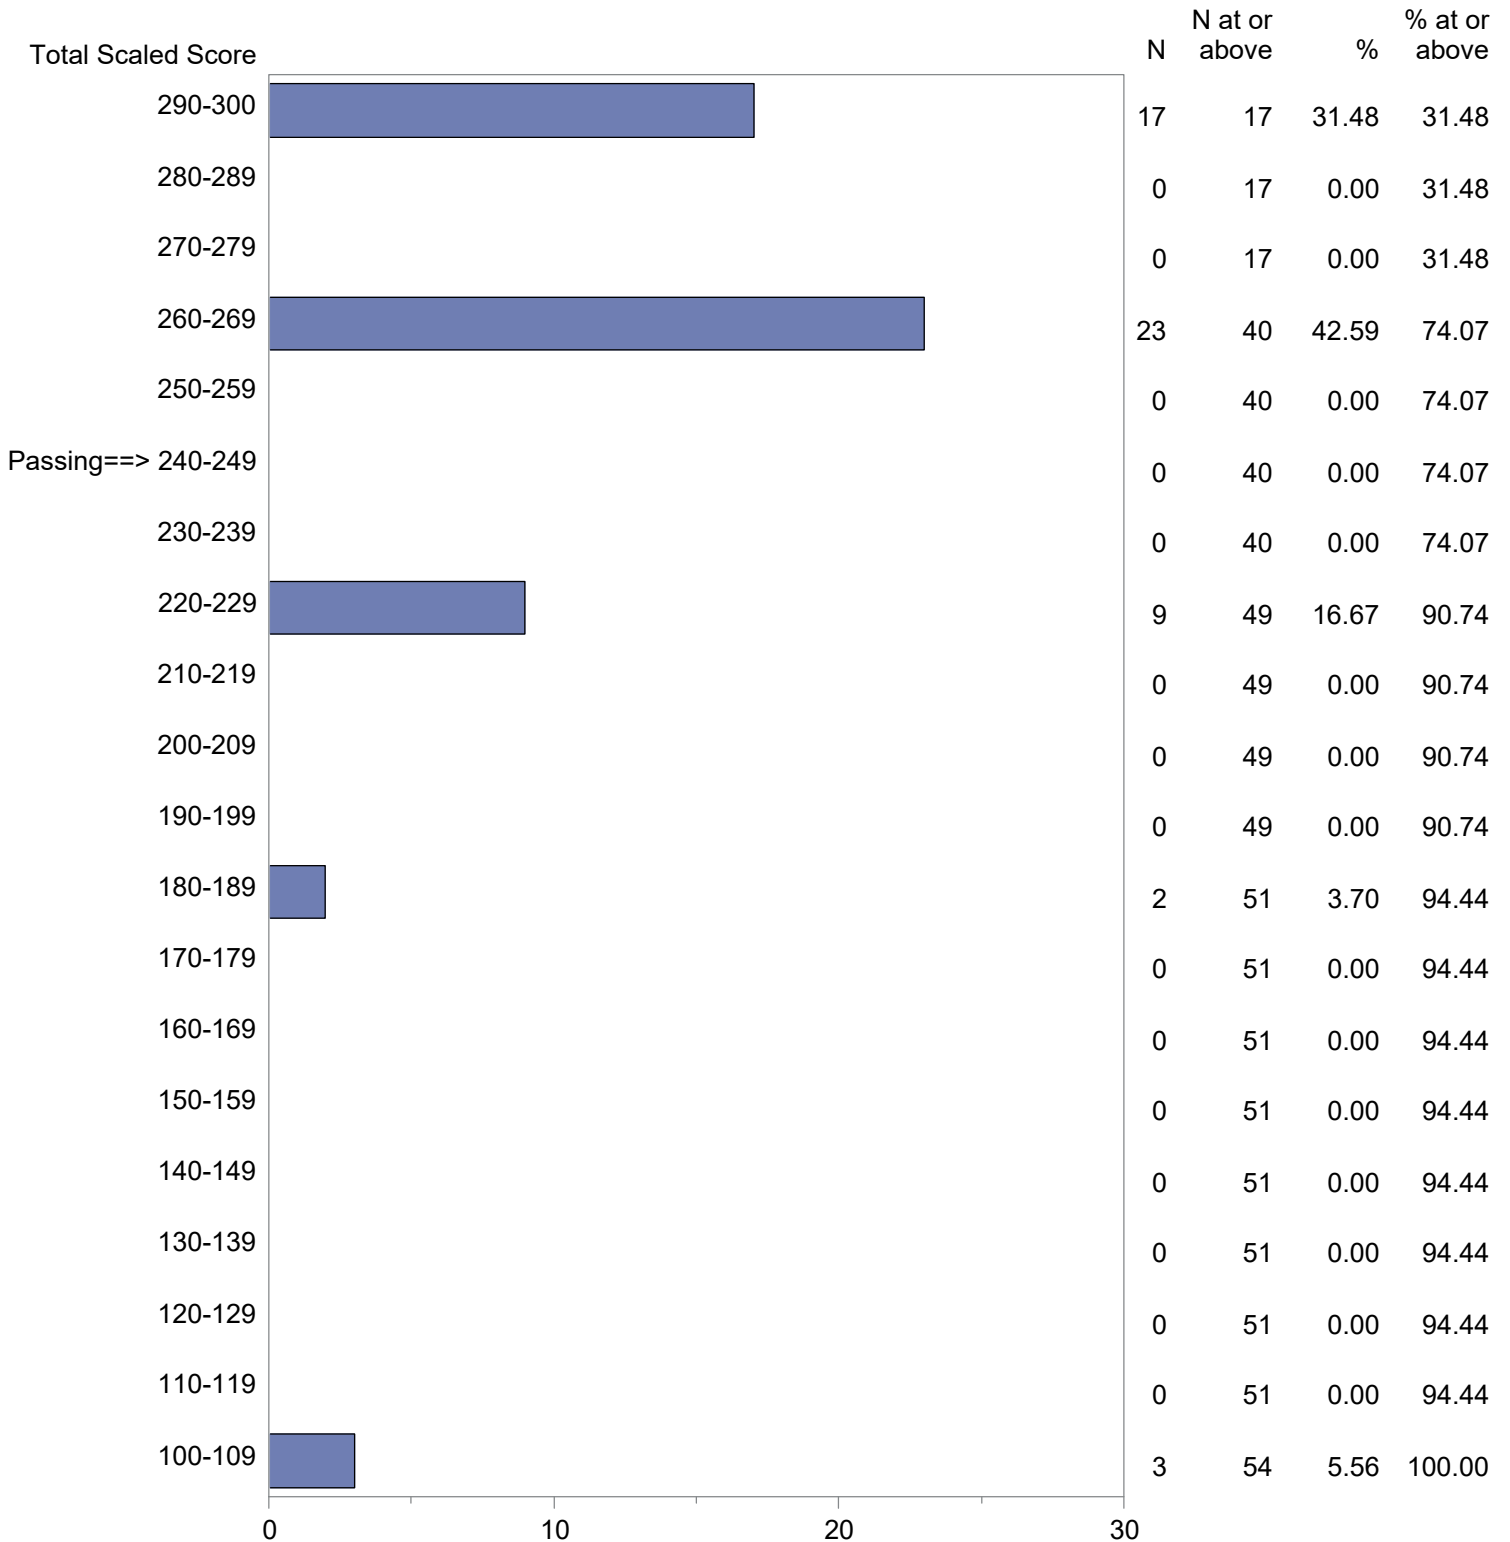

Massachusetts Tests for Educator Licensure (MTEL)
September 1, 2021 - August 31, 2022
Total Scaled Score Distribution by Test Field (All Forms)

Test Field=904 MTEL-Flex Foundations of Reading Objective 0010

NOTE: The accompanying explanatory notes and interpretive cautions are an integral part of this report.