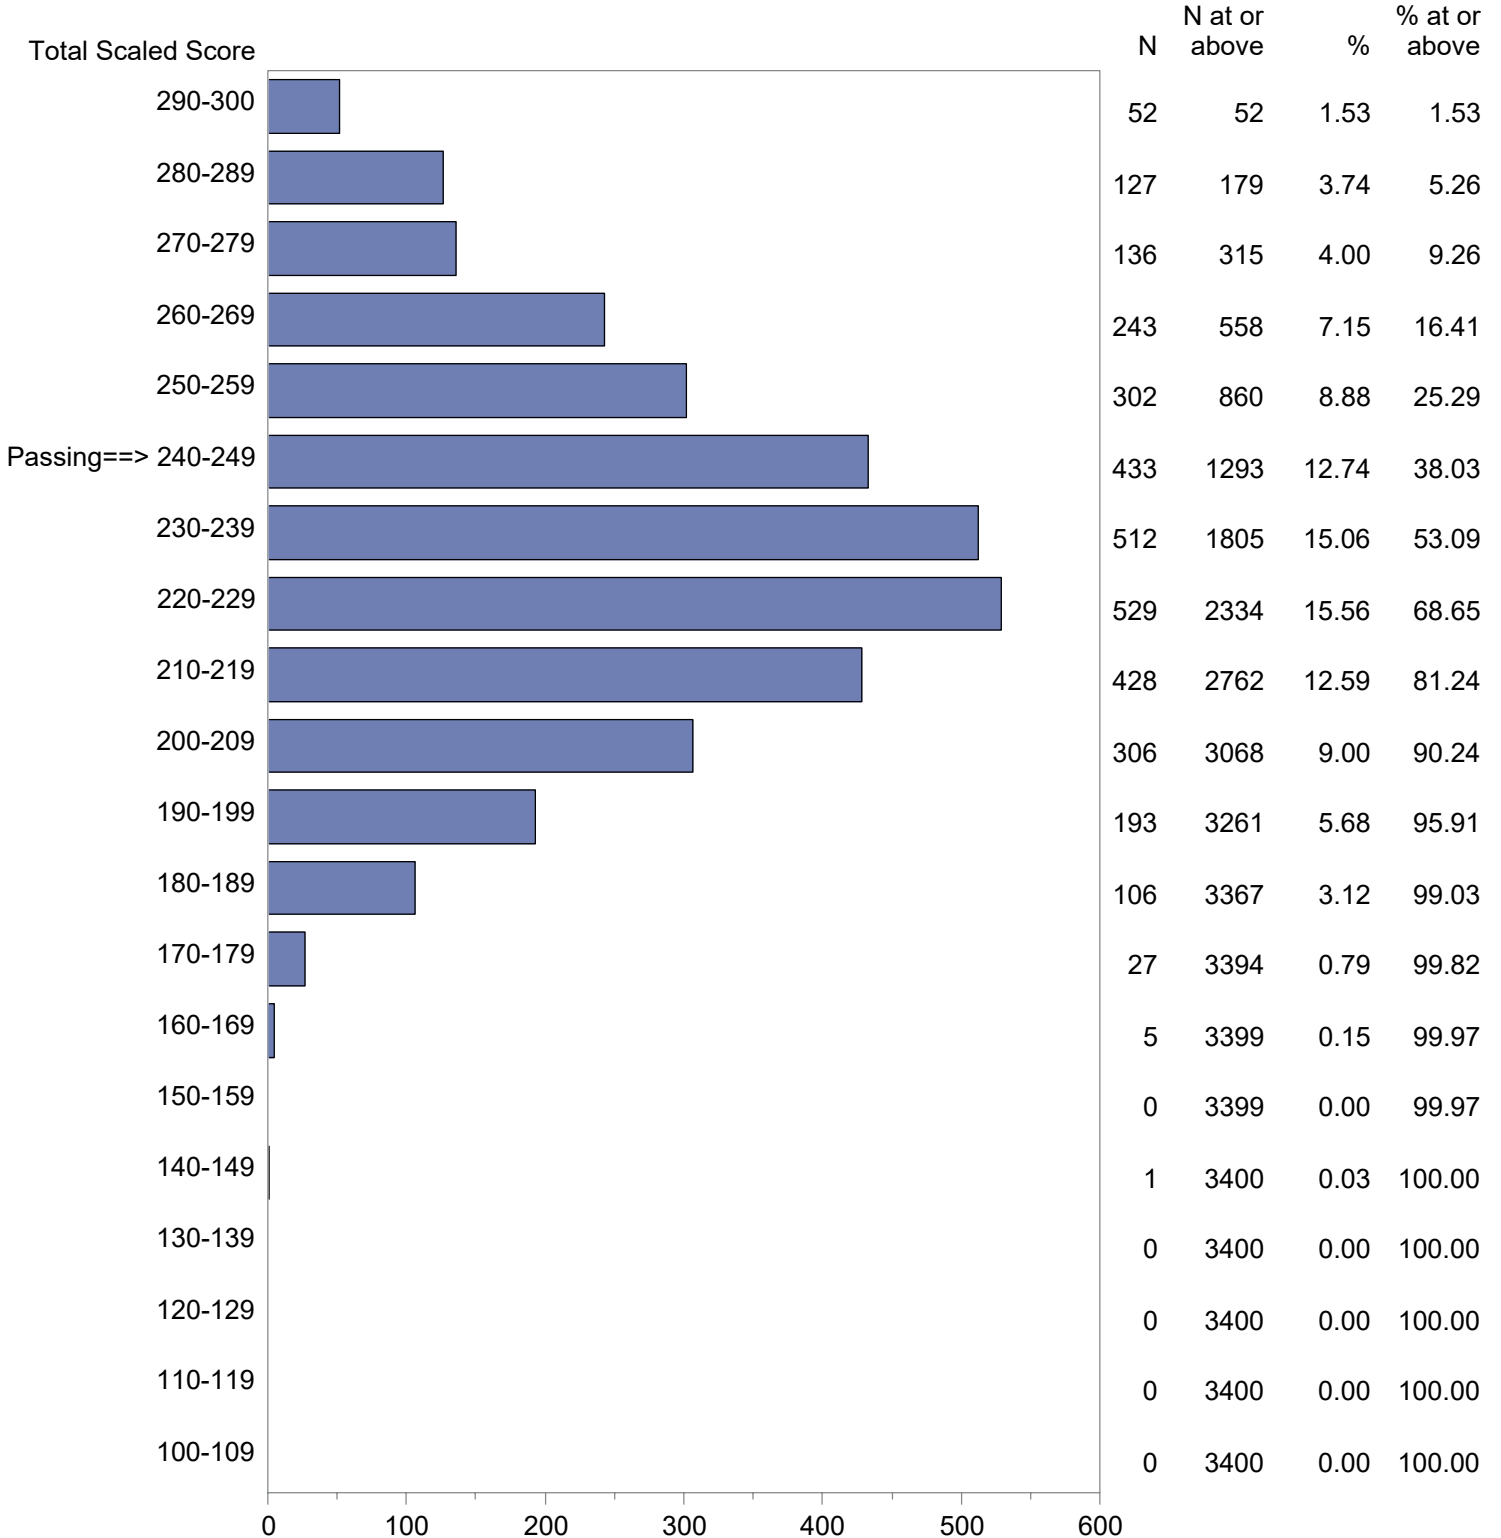

Massachusetts Tests for Educator Licensure (MTEL)
September 1, 2021 - August 31, 2022
Total Scaled Score Distribution by Test Field (All Forms)

Test Field=03 General Curriculum - Mathematics

NOTE: The accompanying explanatory notes and interpretive cautions are an integral part of this report.