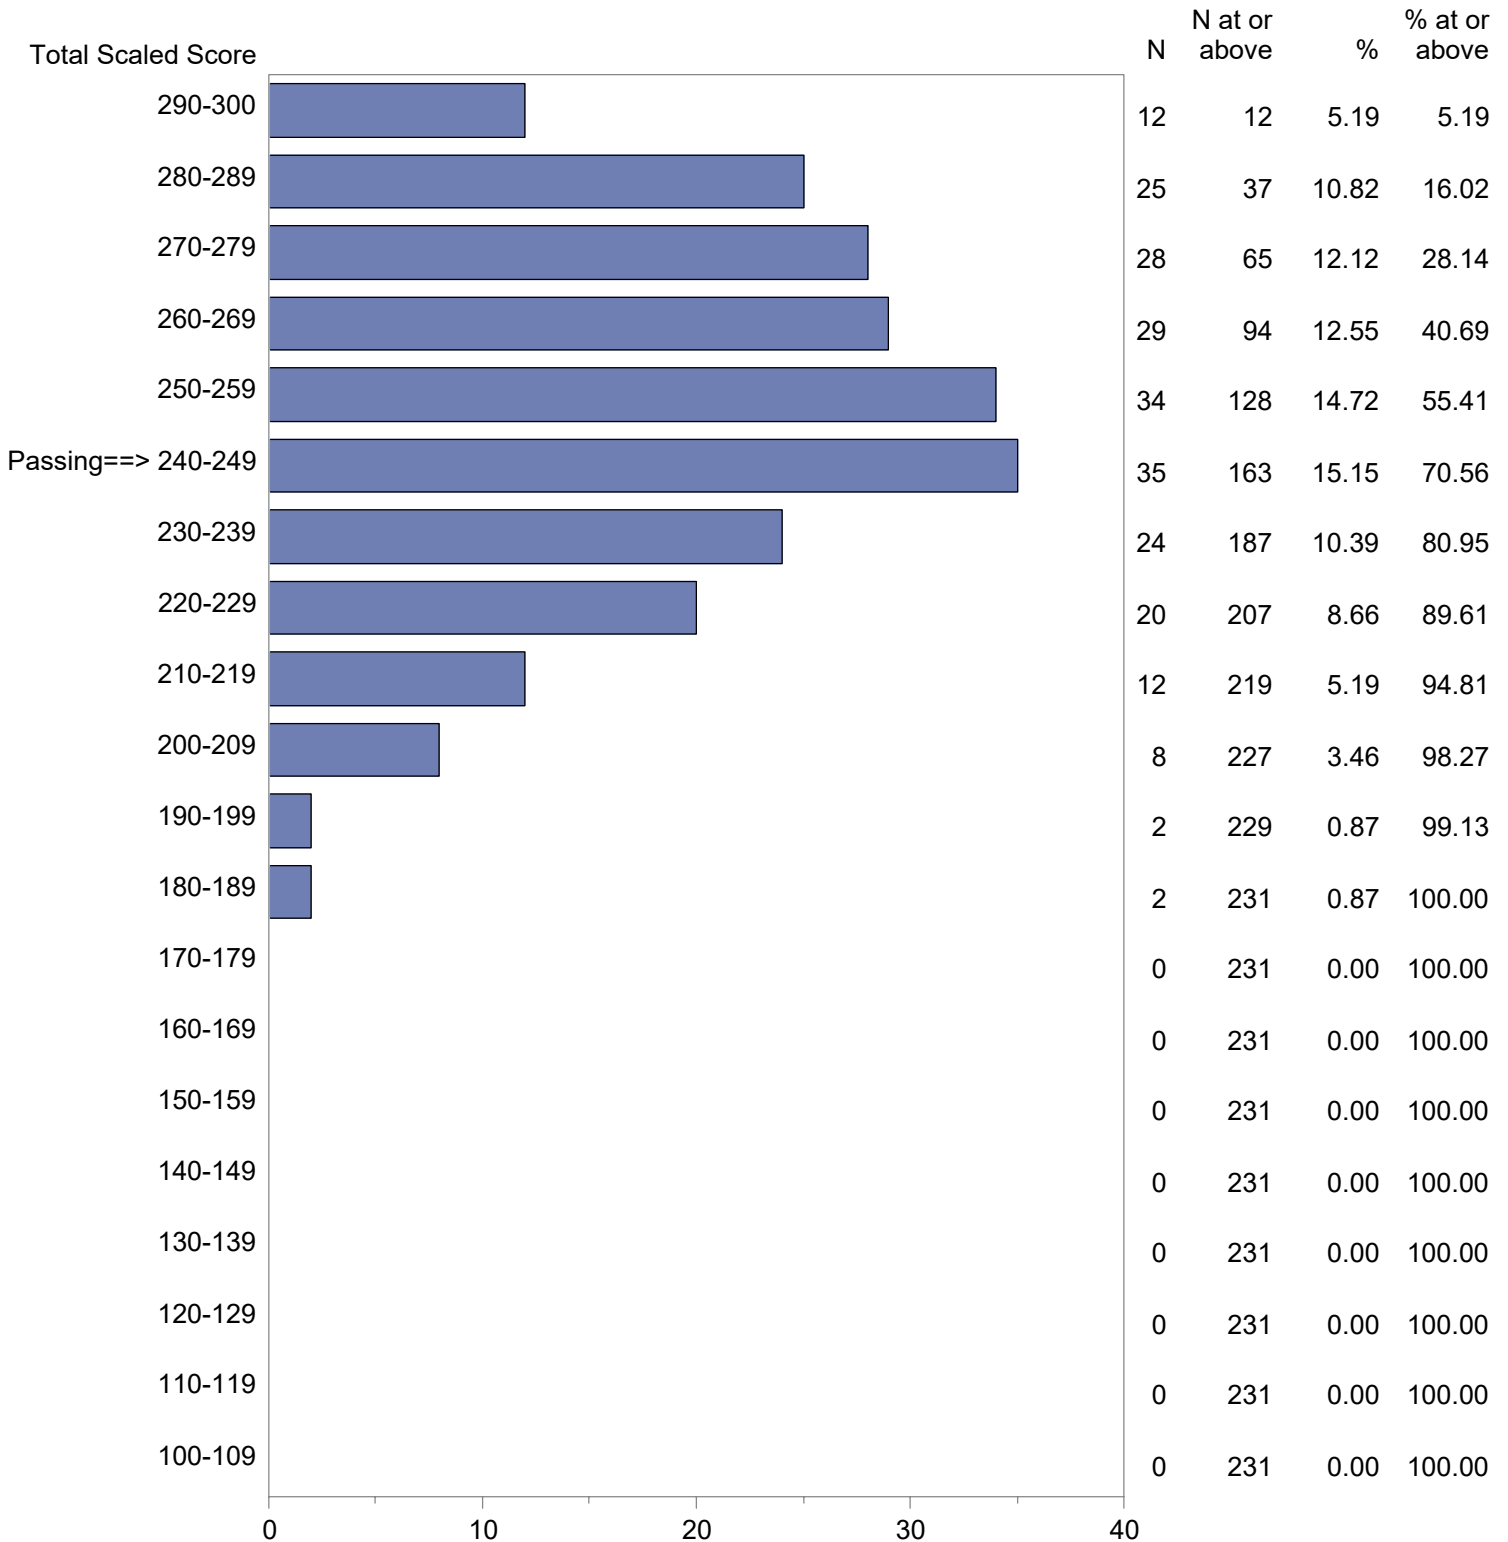

Massachusetts Tests for Educator Licensure (MTEL)
September 1, 2021 - August 31, 2022
Total Scaled Score Distribution by Test Field (All Forms)

Test Field=010 General Science

NOTE: The accompanying explanatory notes and interpretive cautions are an integral part of this report.