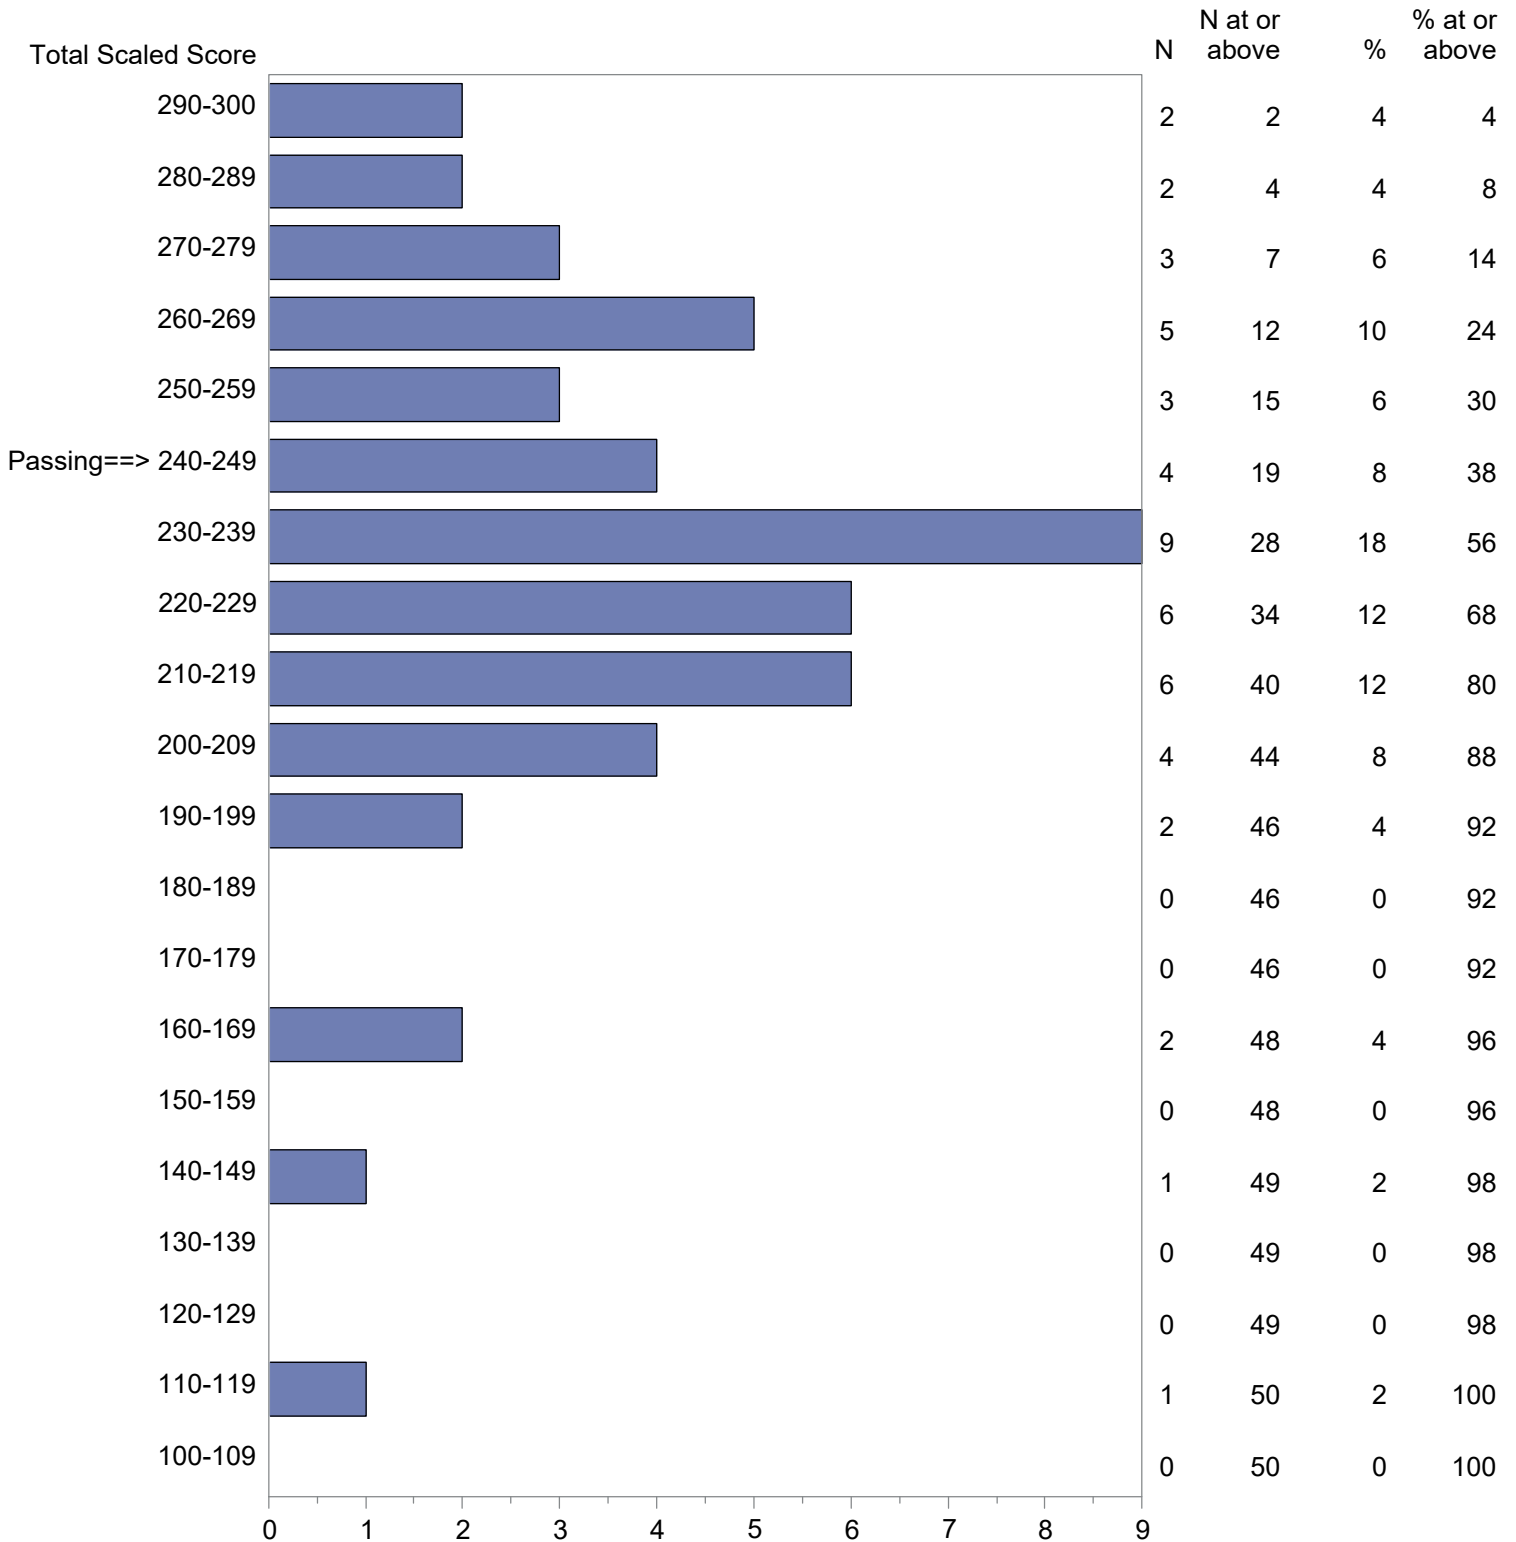

Massachusetts Tests for Educator Licensure (MTEL)
September 1, 2021 - August 31, 2022
Total Scaled Score Distribution by Test Field (All Forms)

Test Field=051 Middle School Mathematics/Science

NOTE: The accompanying explanatory notes and interpretive cautions are an integral part of this report.