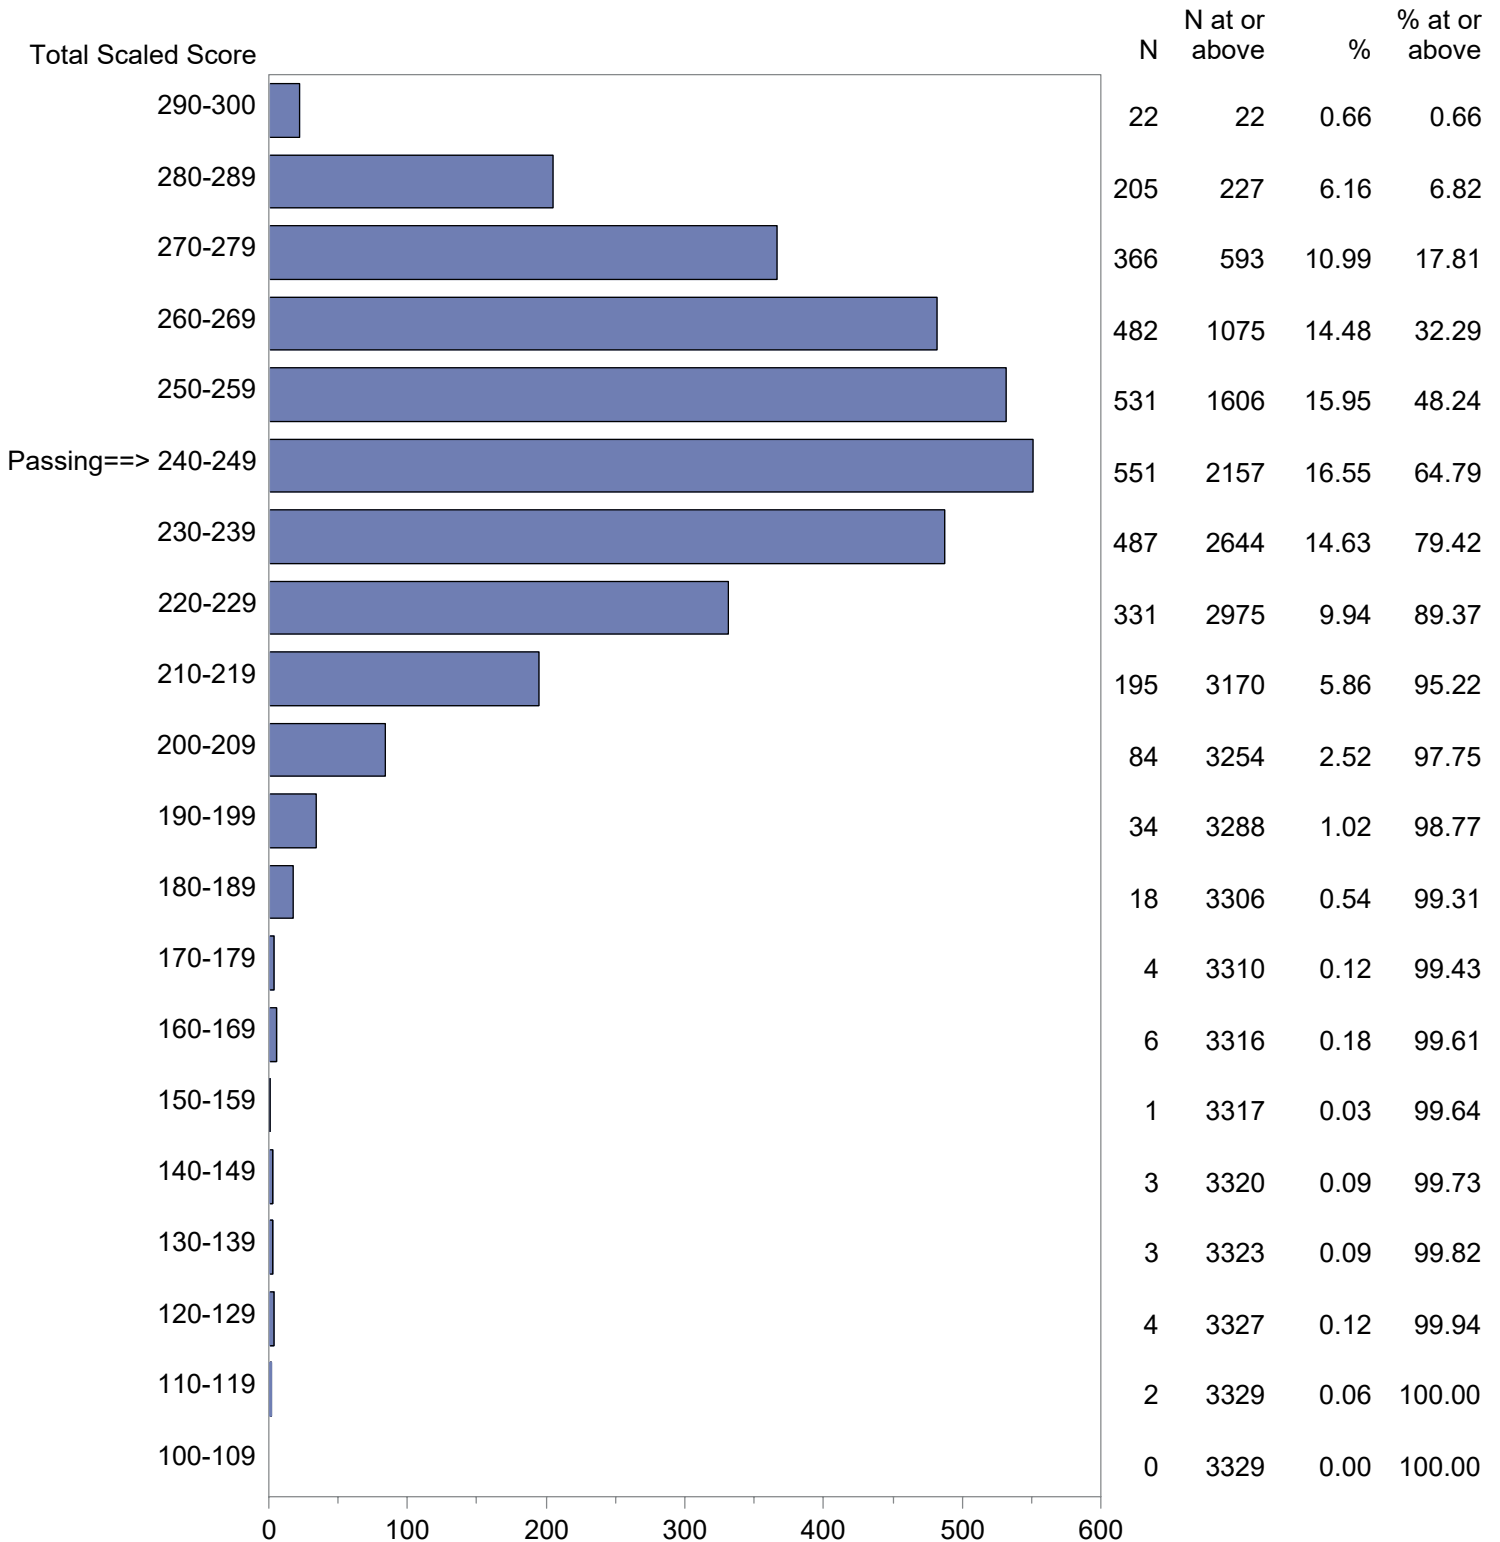

Massachusetts Tests for Educator Licensure (MTEL)
September 1, 2021 - August 31, 2022
Total Scaled Score Distribution by Test Field (All Forms)

Test Field=190 Foundations of Reading

NOTE: The accompanying explanatory notes and interpretive cautions are an integral part of this report.