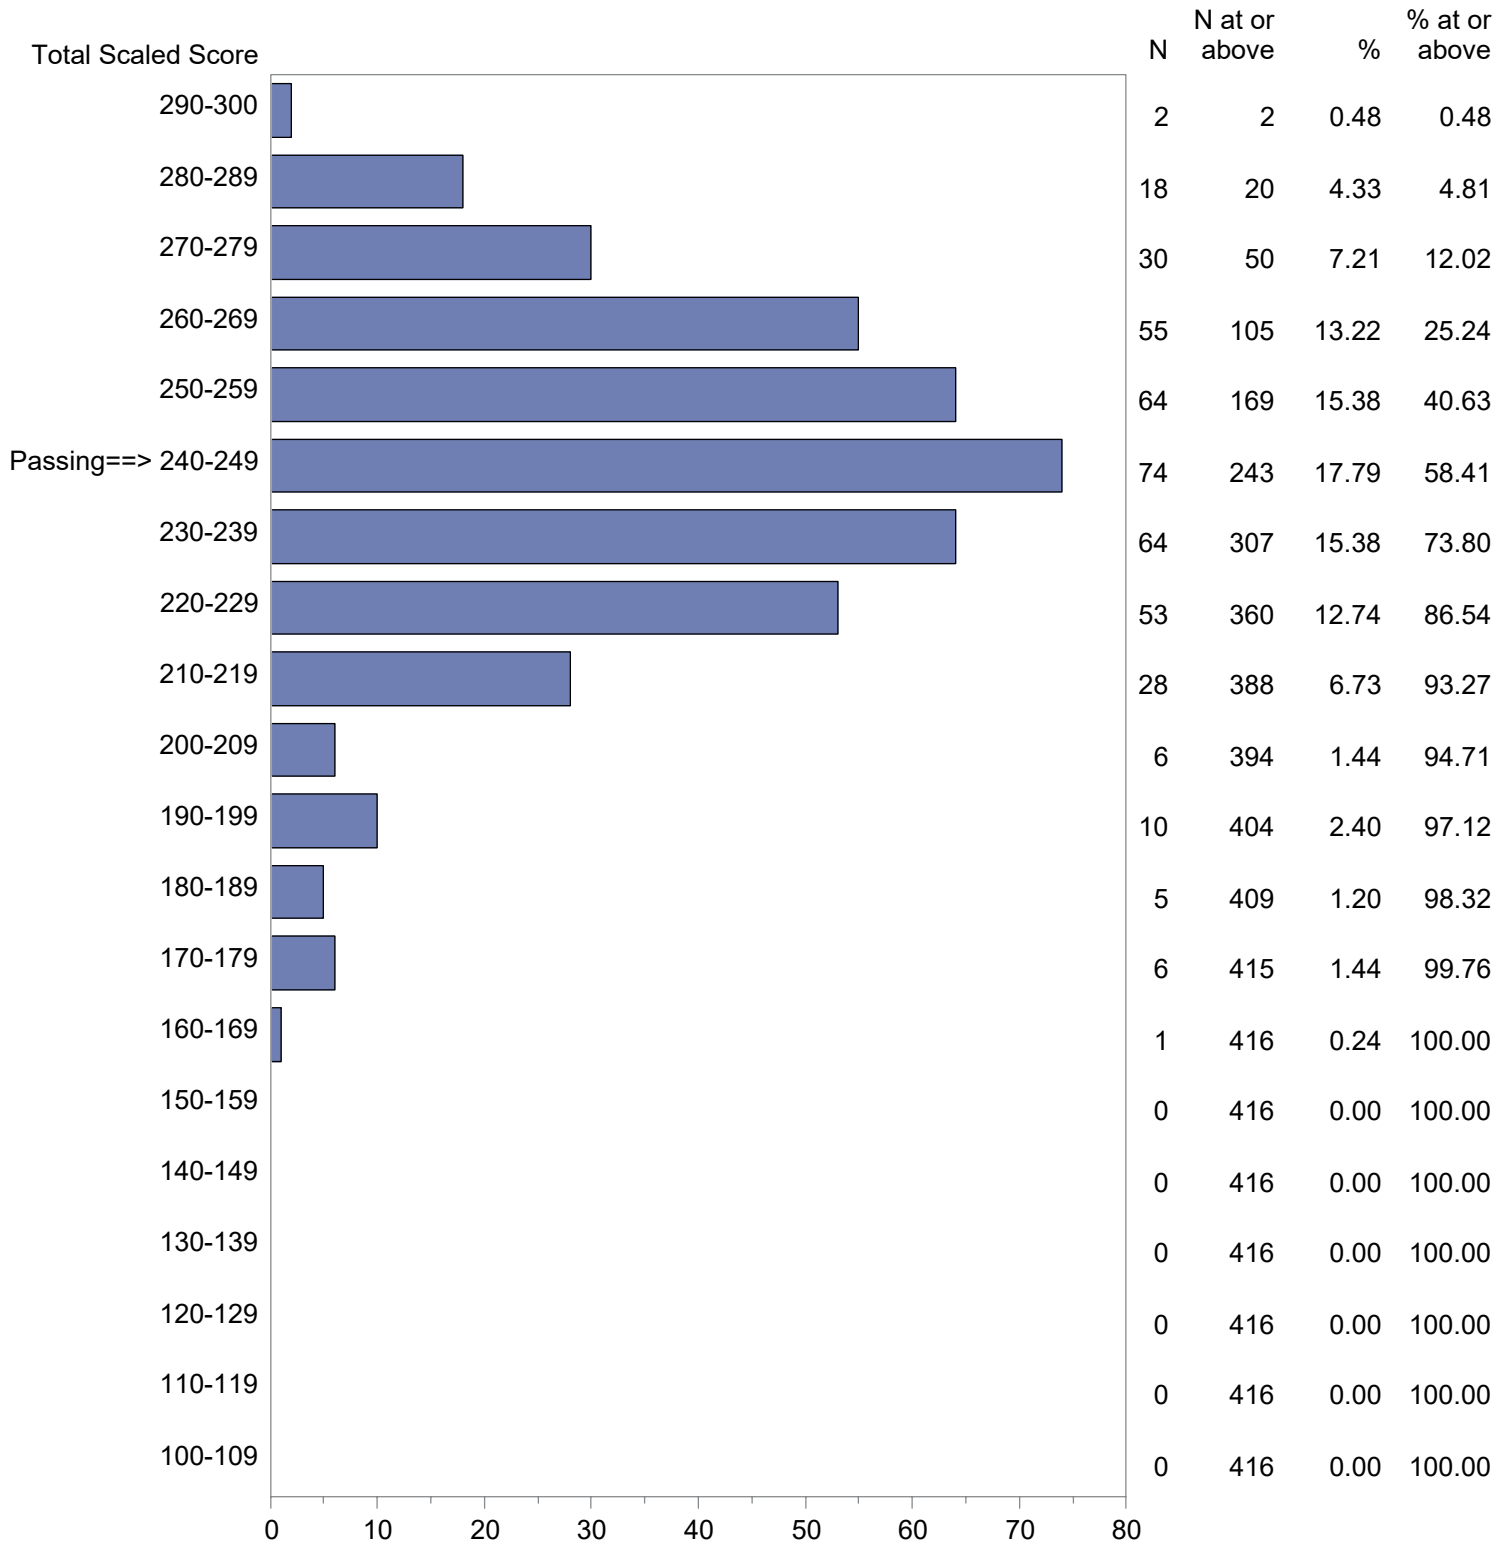

Massachusetts Tests for Educator Licensure (MTEL)
September 1, 2021 - August 31, 2022
Total Scaled Score Distribution by Test Field (All Forms)

Test Field=008 Reading Specialist

NOTE: The accompanying explanatory notes and interpretive cautions are an integral part of this report.