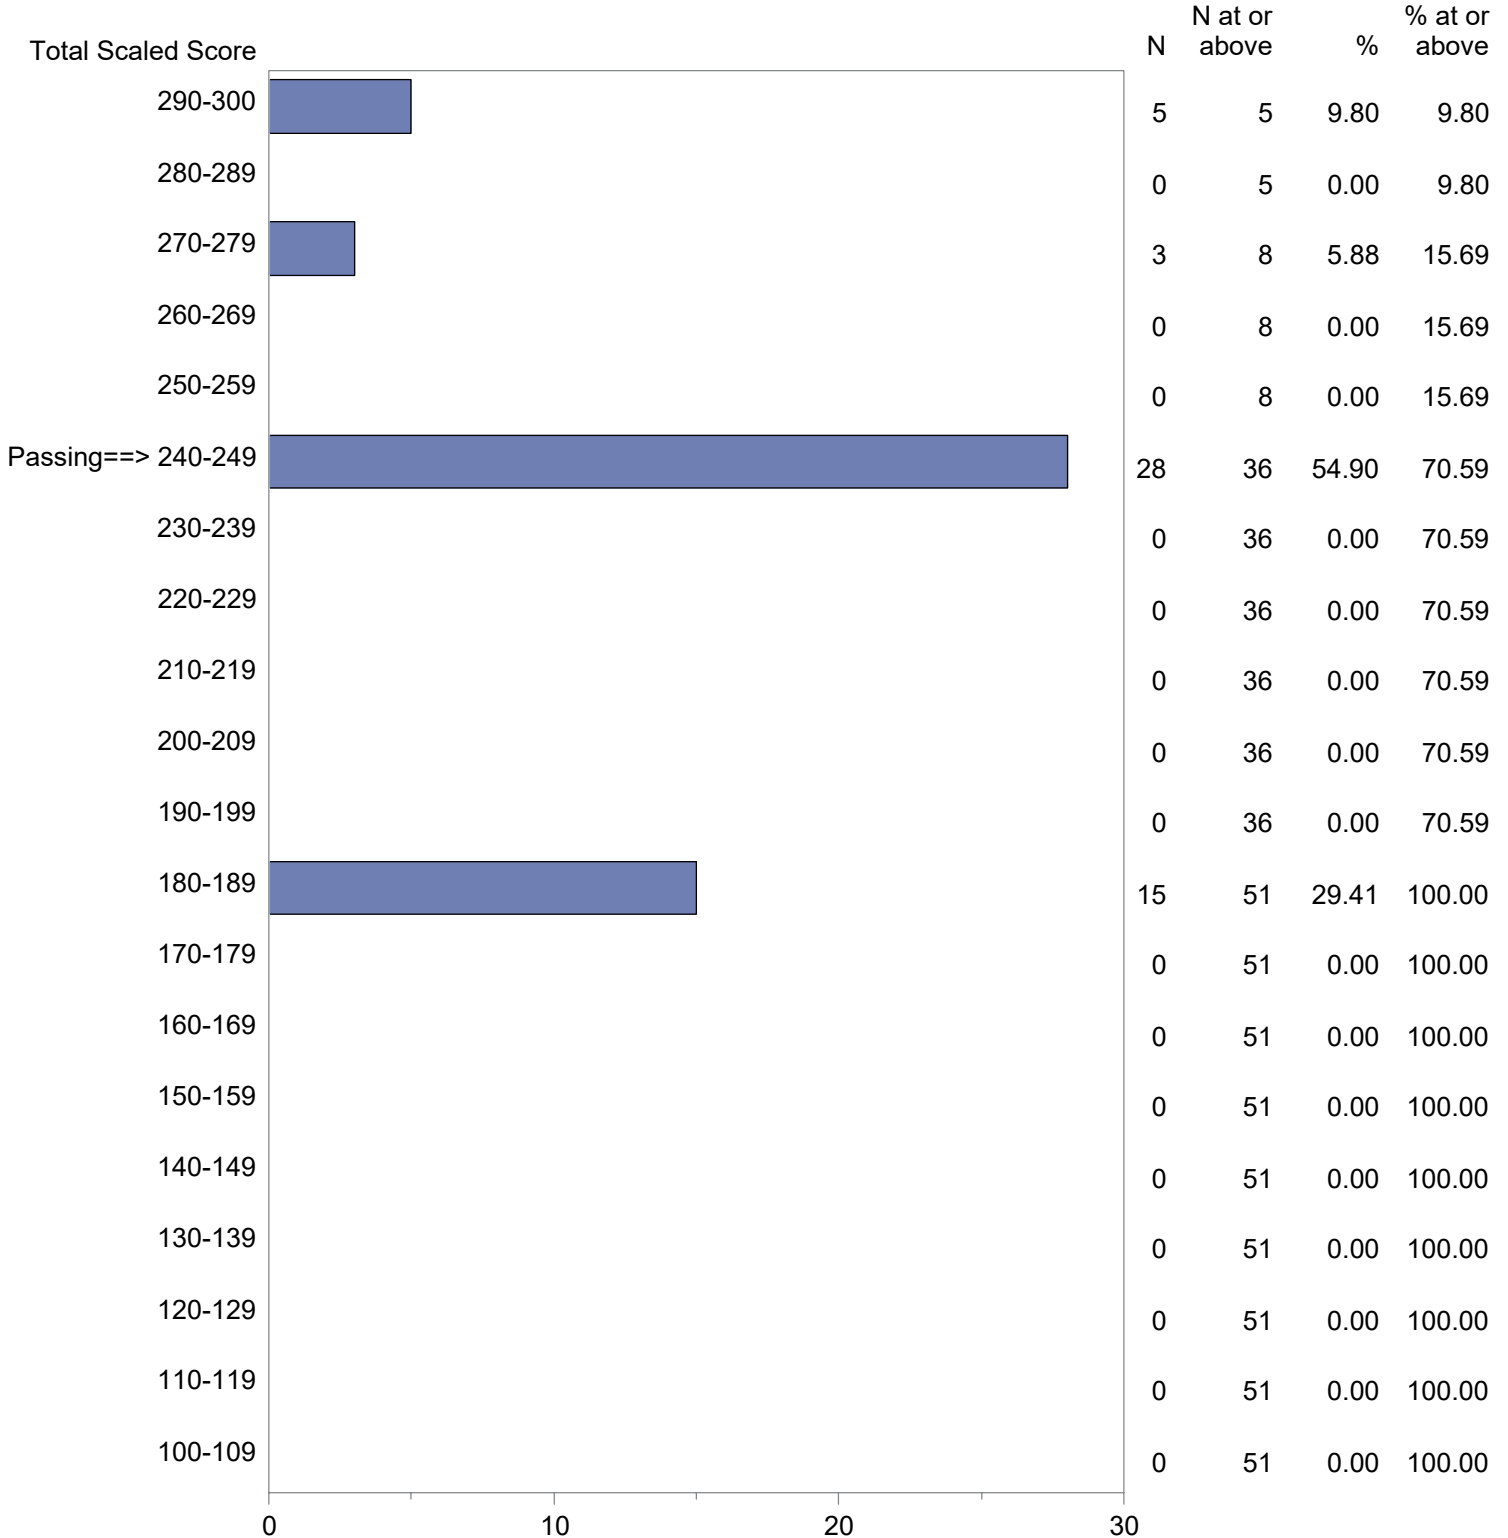

Massachusetts Tests for Educator Licensure (MTEL)
September 1, 2021 - August 31, 2022
Total Scaled Score Distribution by Test Field (All Forms)

Test Field=900 MTEL-Flex English Objective 0014

NOTE: The accompanying explanatory notes and interpretive cautions are an integral part of this report.