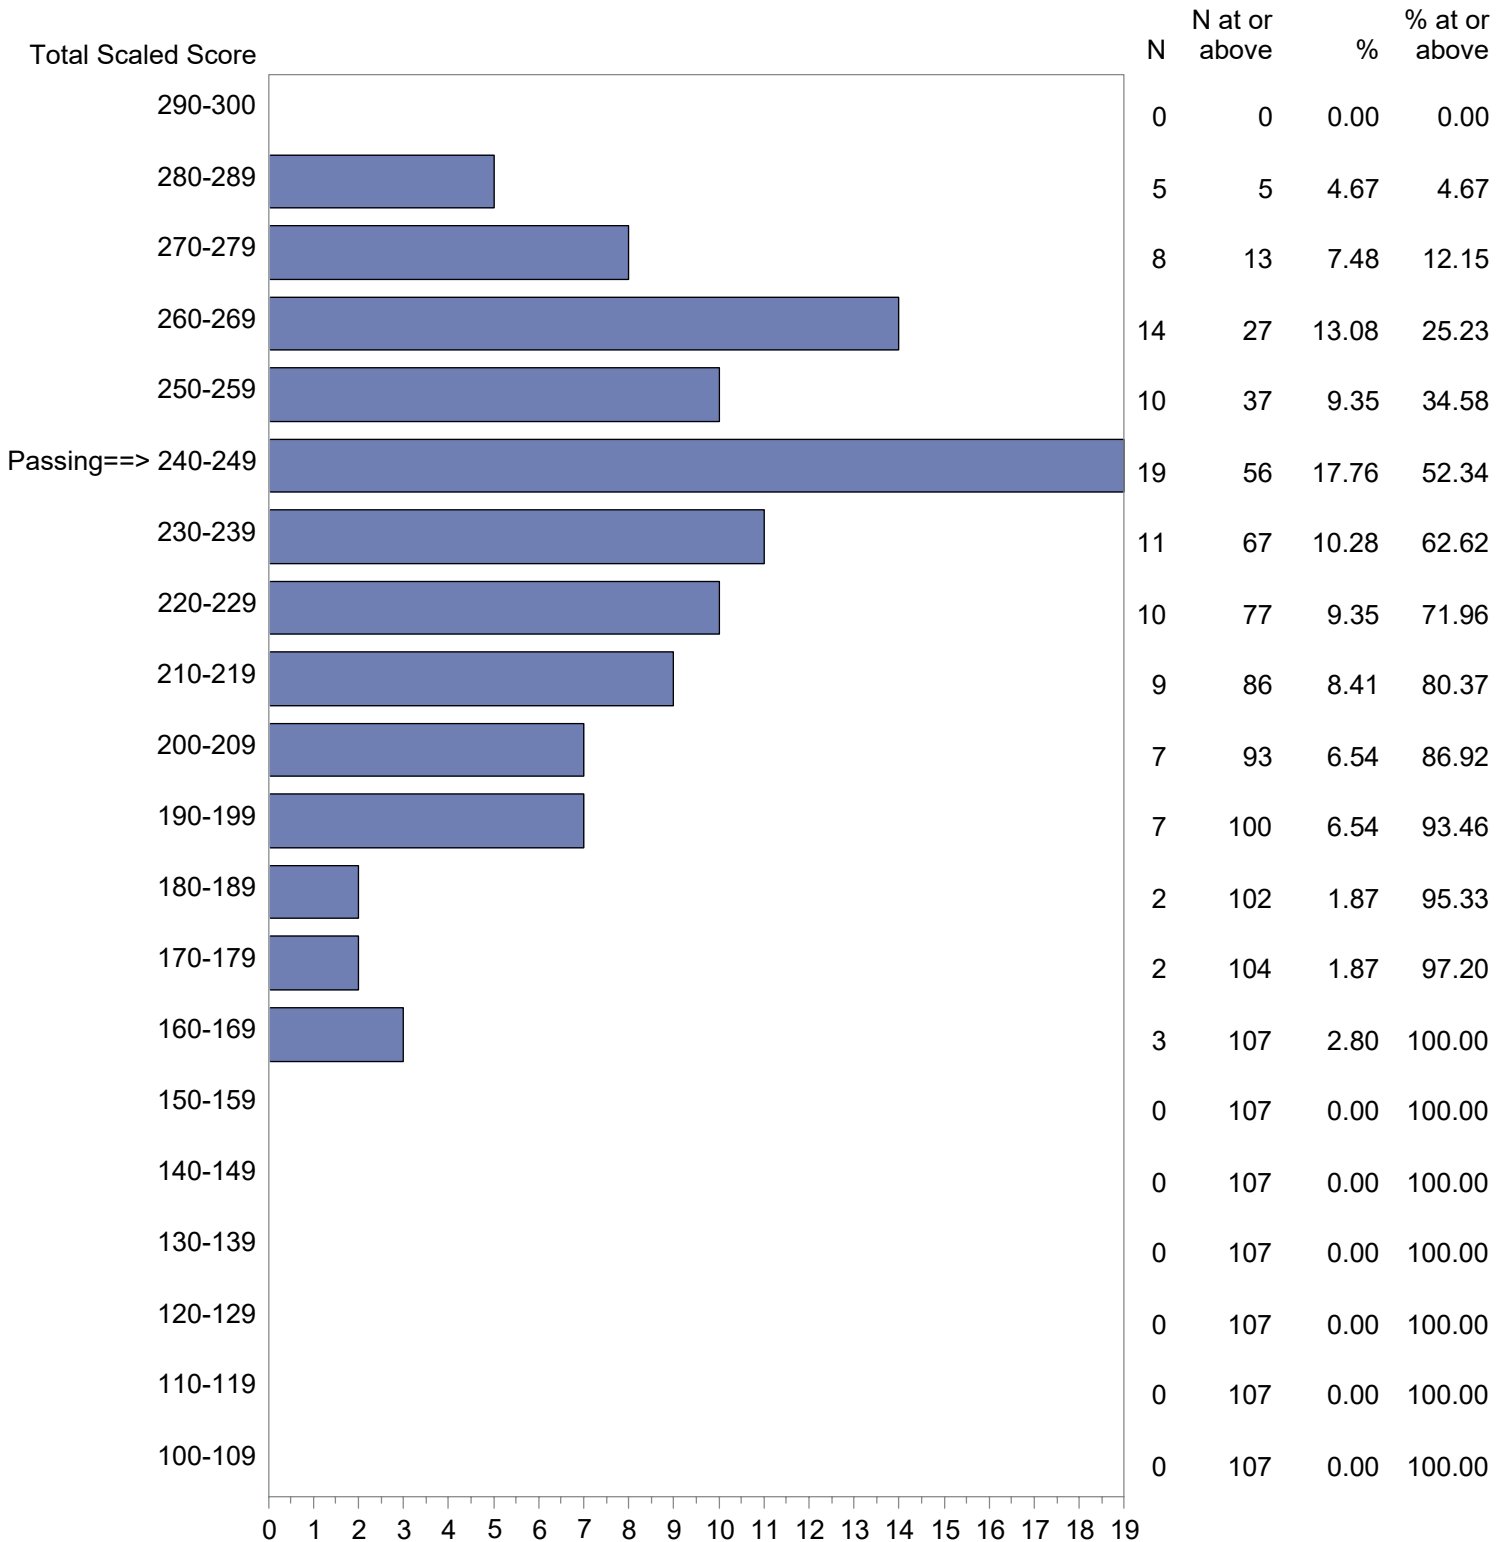

Massachusetts Tests for Educator Licensure (MTEL)
September 1, 2021 - August 31, 2022
Total Scaled Score Distribution by Test Field (All Forms)

Test Field=012 Chemistry

NOTE: The accompanying explanatory notes and interpretive cautions are an integral part of this report.