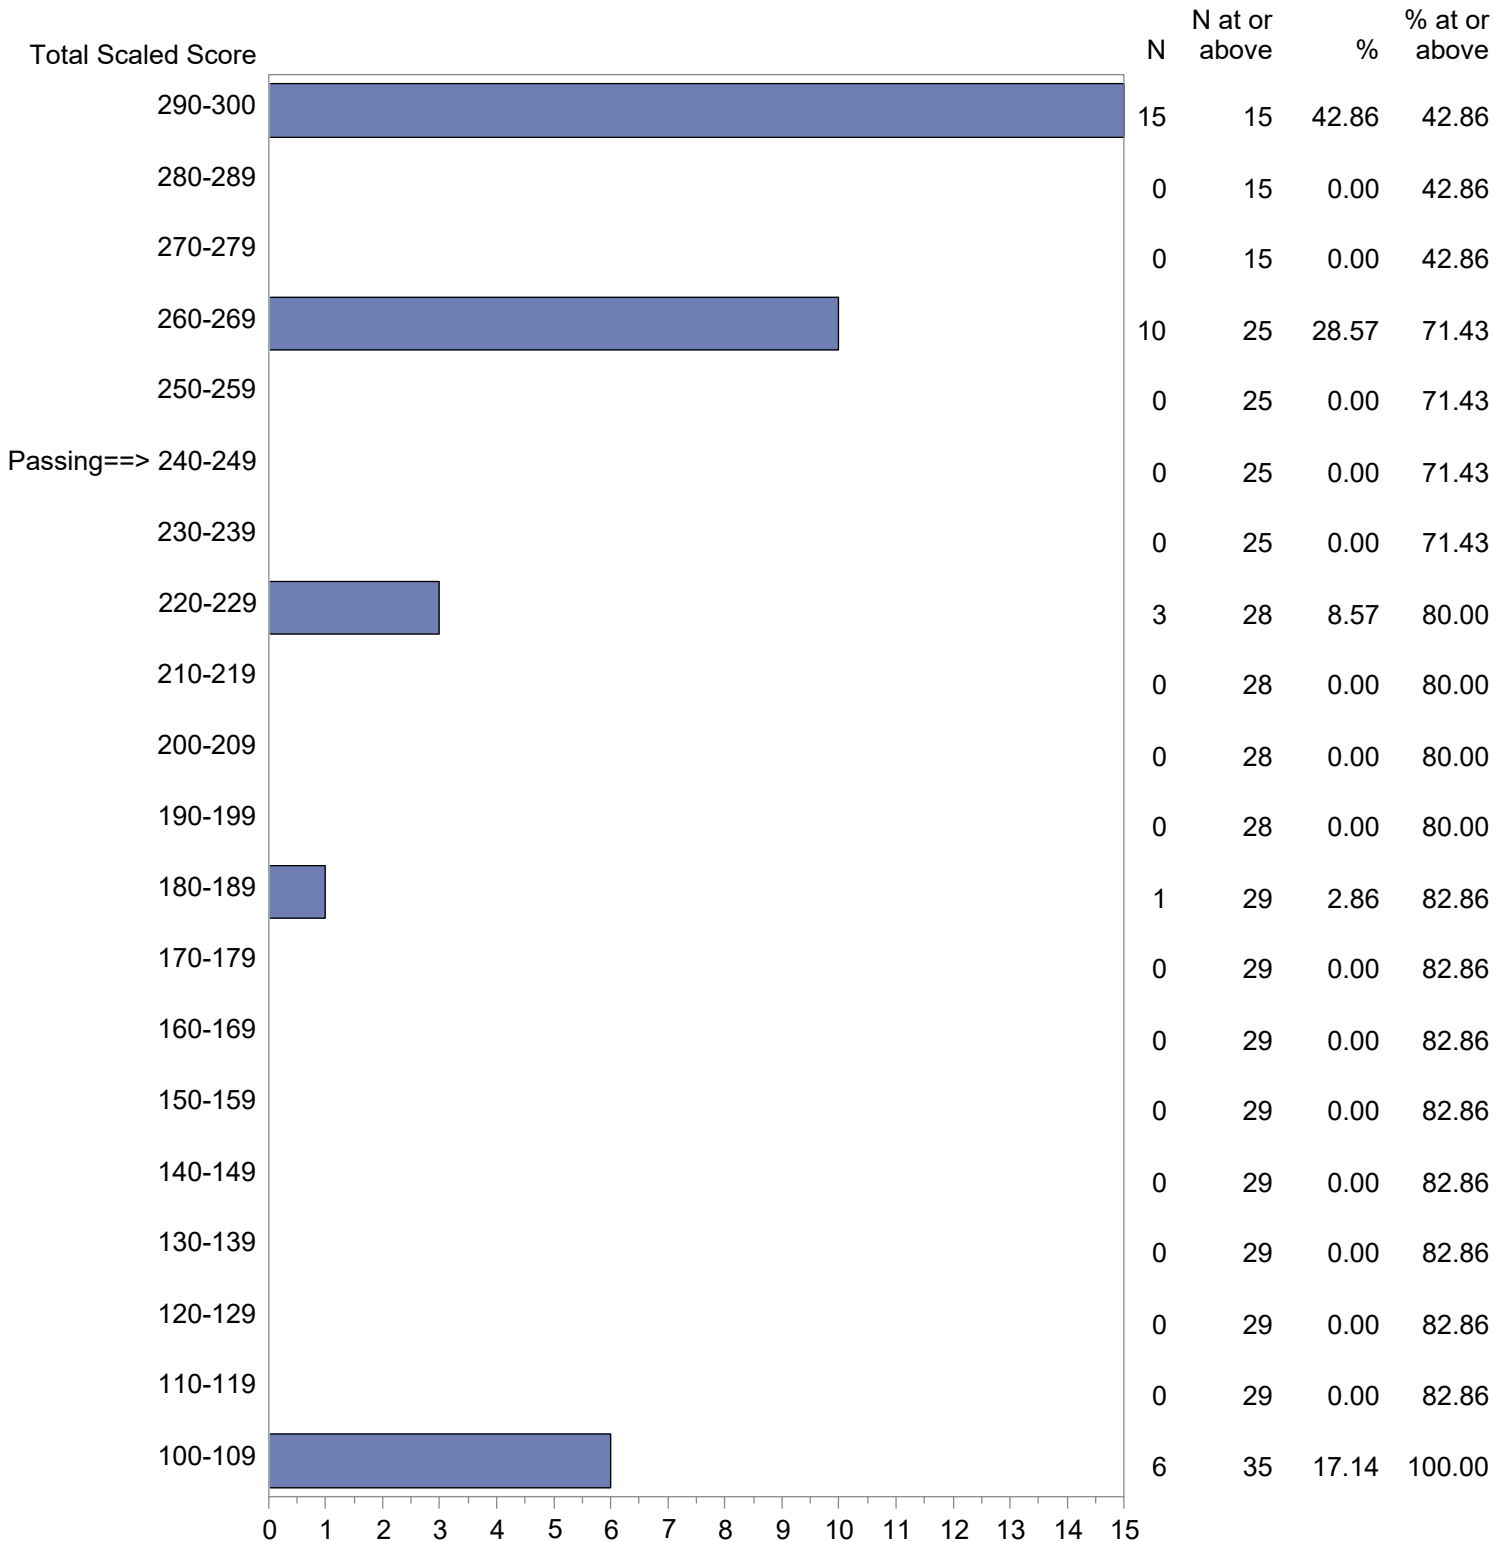

Massachusetts Tests for Educator Licensure (MTEL)
September 1, 2021 - August 31, 2022
Total Scaled Score Distribution by Test Field (All Forms)

Test Field=905 MTEL-Flex Foundations of Reading Objective 0011

NOTE: The accompanying explanatory notes and interpretive cautions are an integral part of this report.