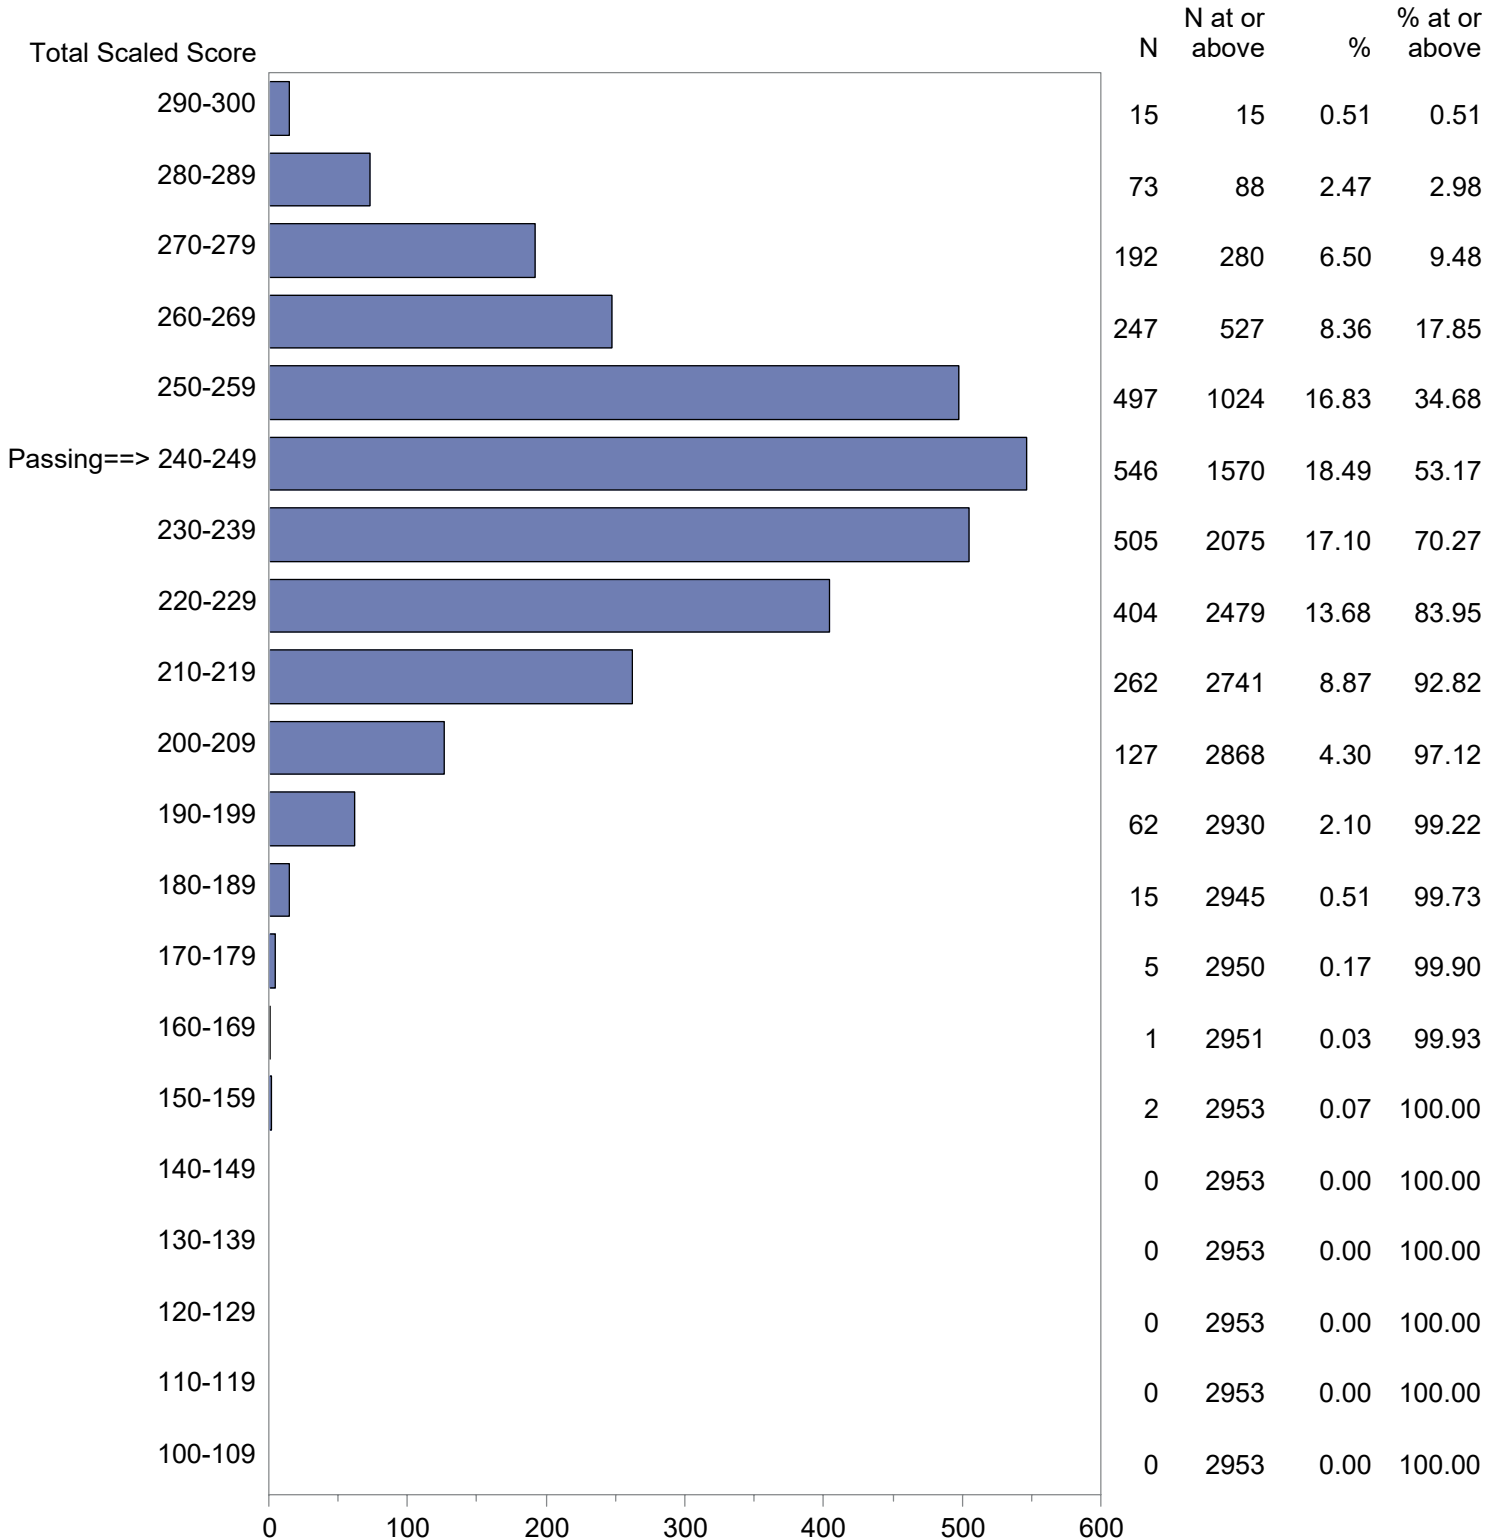

Massachusetts Tests for Educator Licensure (MTEL)
September 1, 2021 - August 31, 2022
Total Scaled Score Distribution by Test Field (All Forms)

Test Field=03 General Curriculum - Multi-Subject

NOTE: The accompanying explanatory notes and interpretive cautions are an integral part of this report.