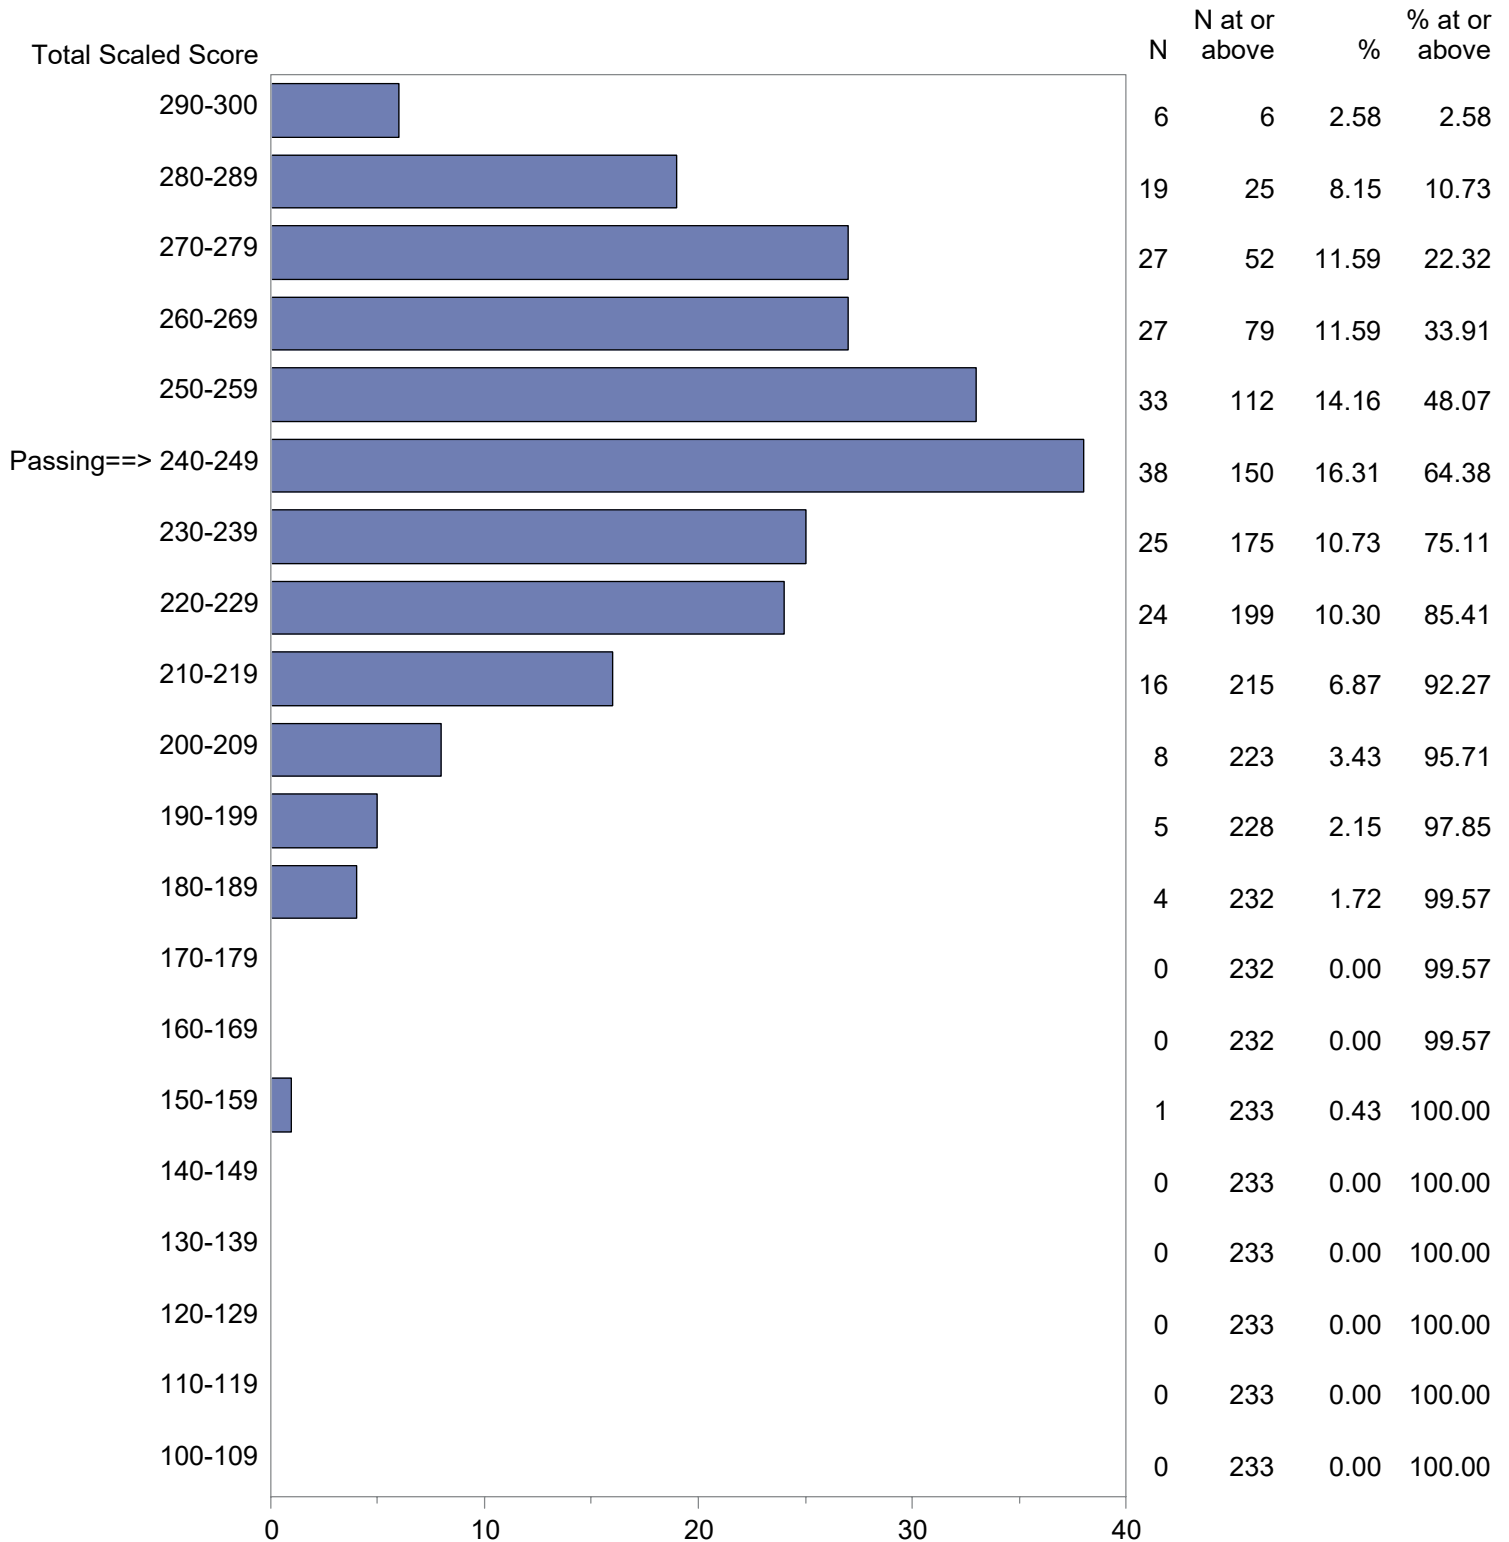

Massachusetts Tests for Educator Licensure (MTEL)
September 1, 2021 - August 31, 2022
Total Scaled Score Distribution by Test Field (All Forms)

Test Field=013 Biology

NOTE: The accompanying explanatory notes and interpretive cautions are an integral part of this report.