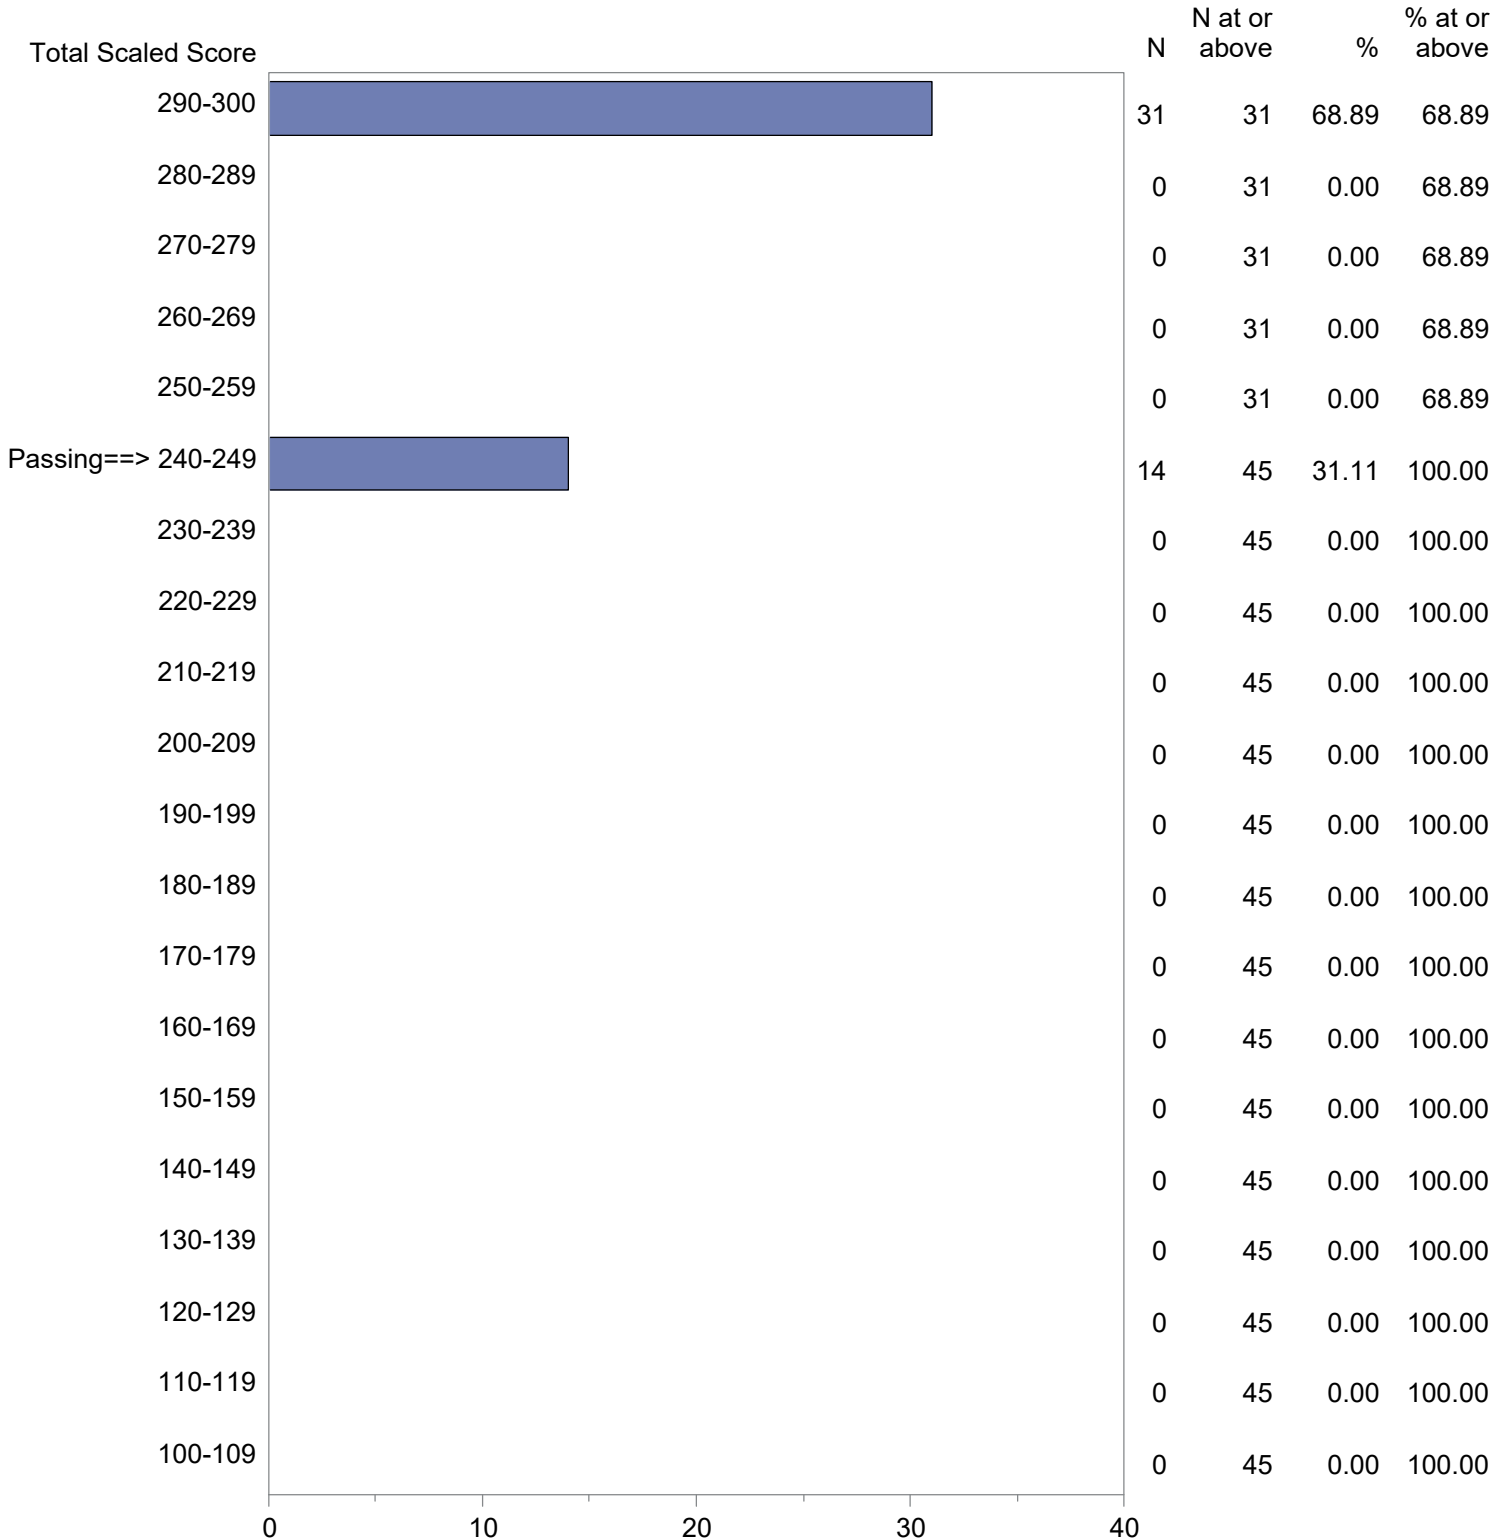

Massachusetts Tests for Educator Licensure (MTEL)
September 1, 2021 - August 31, 2022
Total Scaled Score Distribution by Test Field (All Forms)

Test Field=903 MTEL-Flex English as a Second Language Objective 0008

NOTE: The accompanying explanatory notes and interpretive cautions are an integral part of this report.