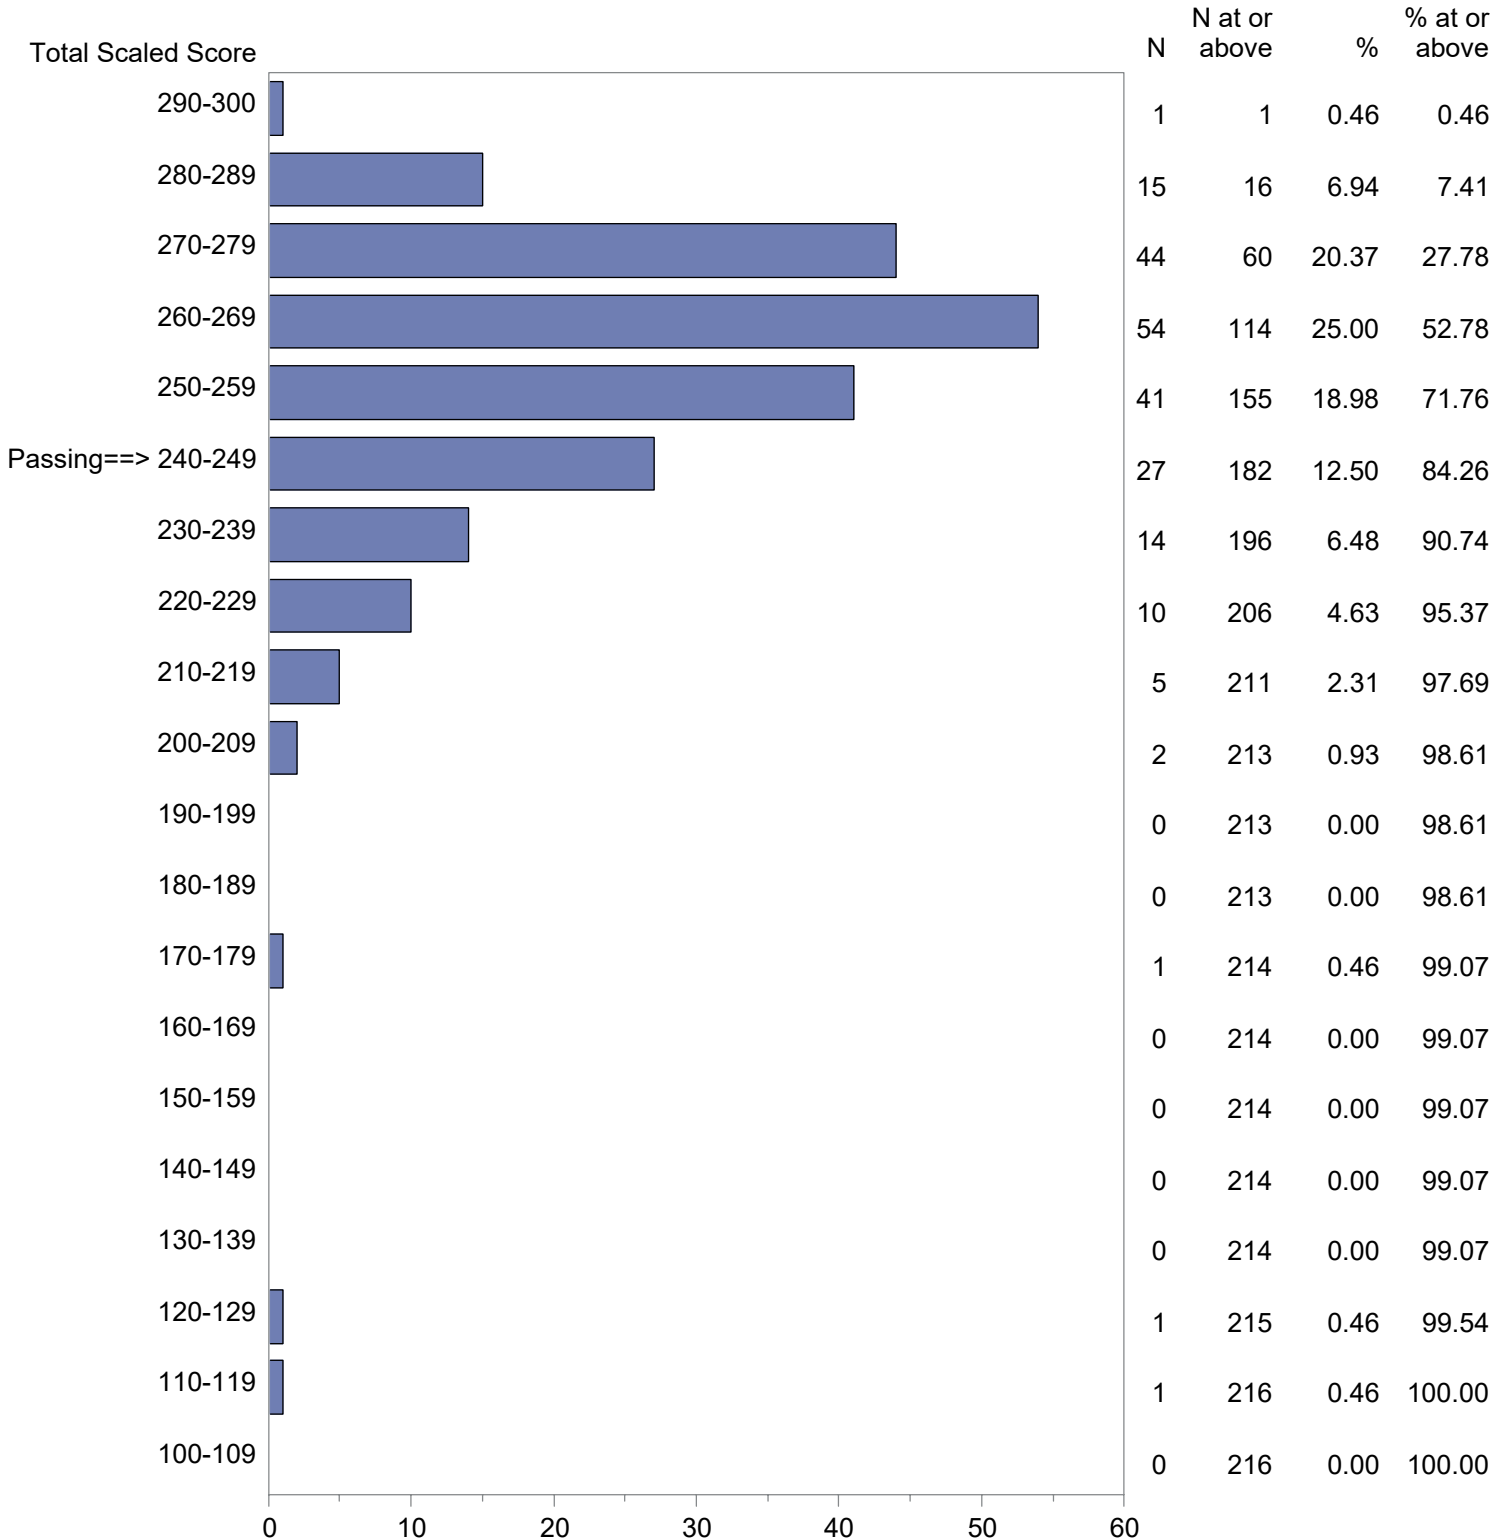

Massachusetts Tests for Educator Licensure (MTEL)
September 1, 2021 - August 31, 2022
Total Scaled Score Distribution by Test Field (All Forms)

Test Field=017 Visual Art

NOTE: The accompanying explanatory notes and interpretive cautions are an integral part of this report.