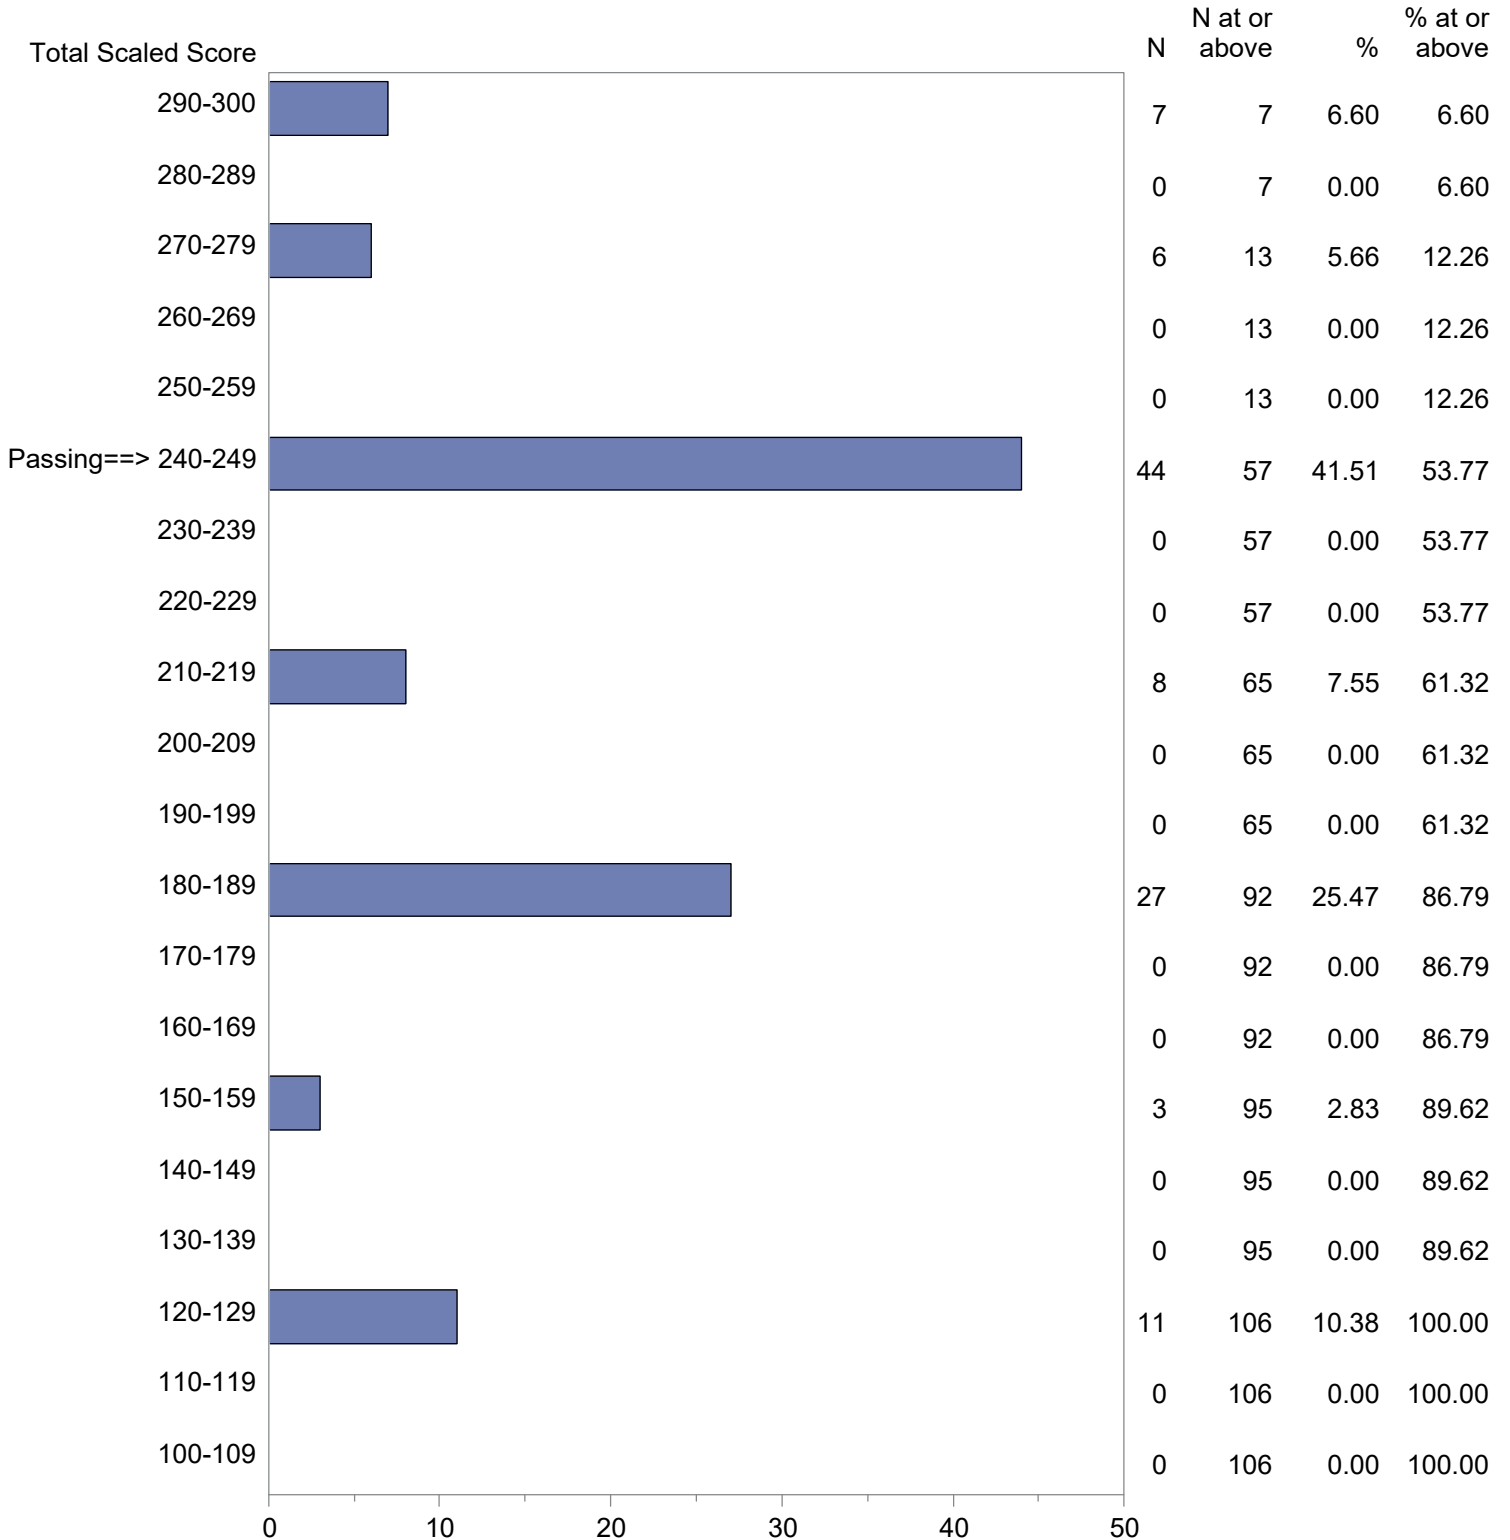

Massachusetts Tests for Educator Licensure (MTEL)
September 1, 2021 - August 31, 2022
Total Scaled Score Distribution by Test Field (All Forms)

Test Field=908 MTEL-Flex Gen Curric Mathematics Objective 0019

NOTE: The accompanying explanatory notes and interpretive cautions are an integral part of this report.