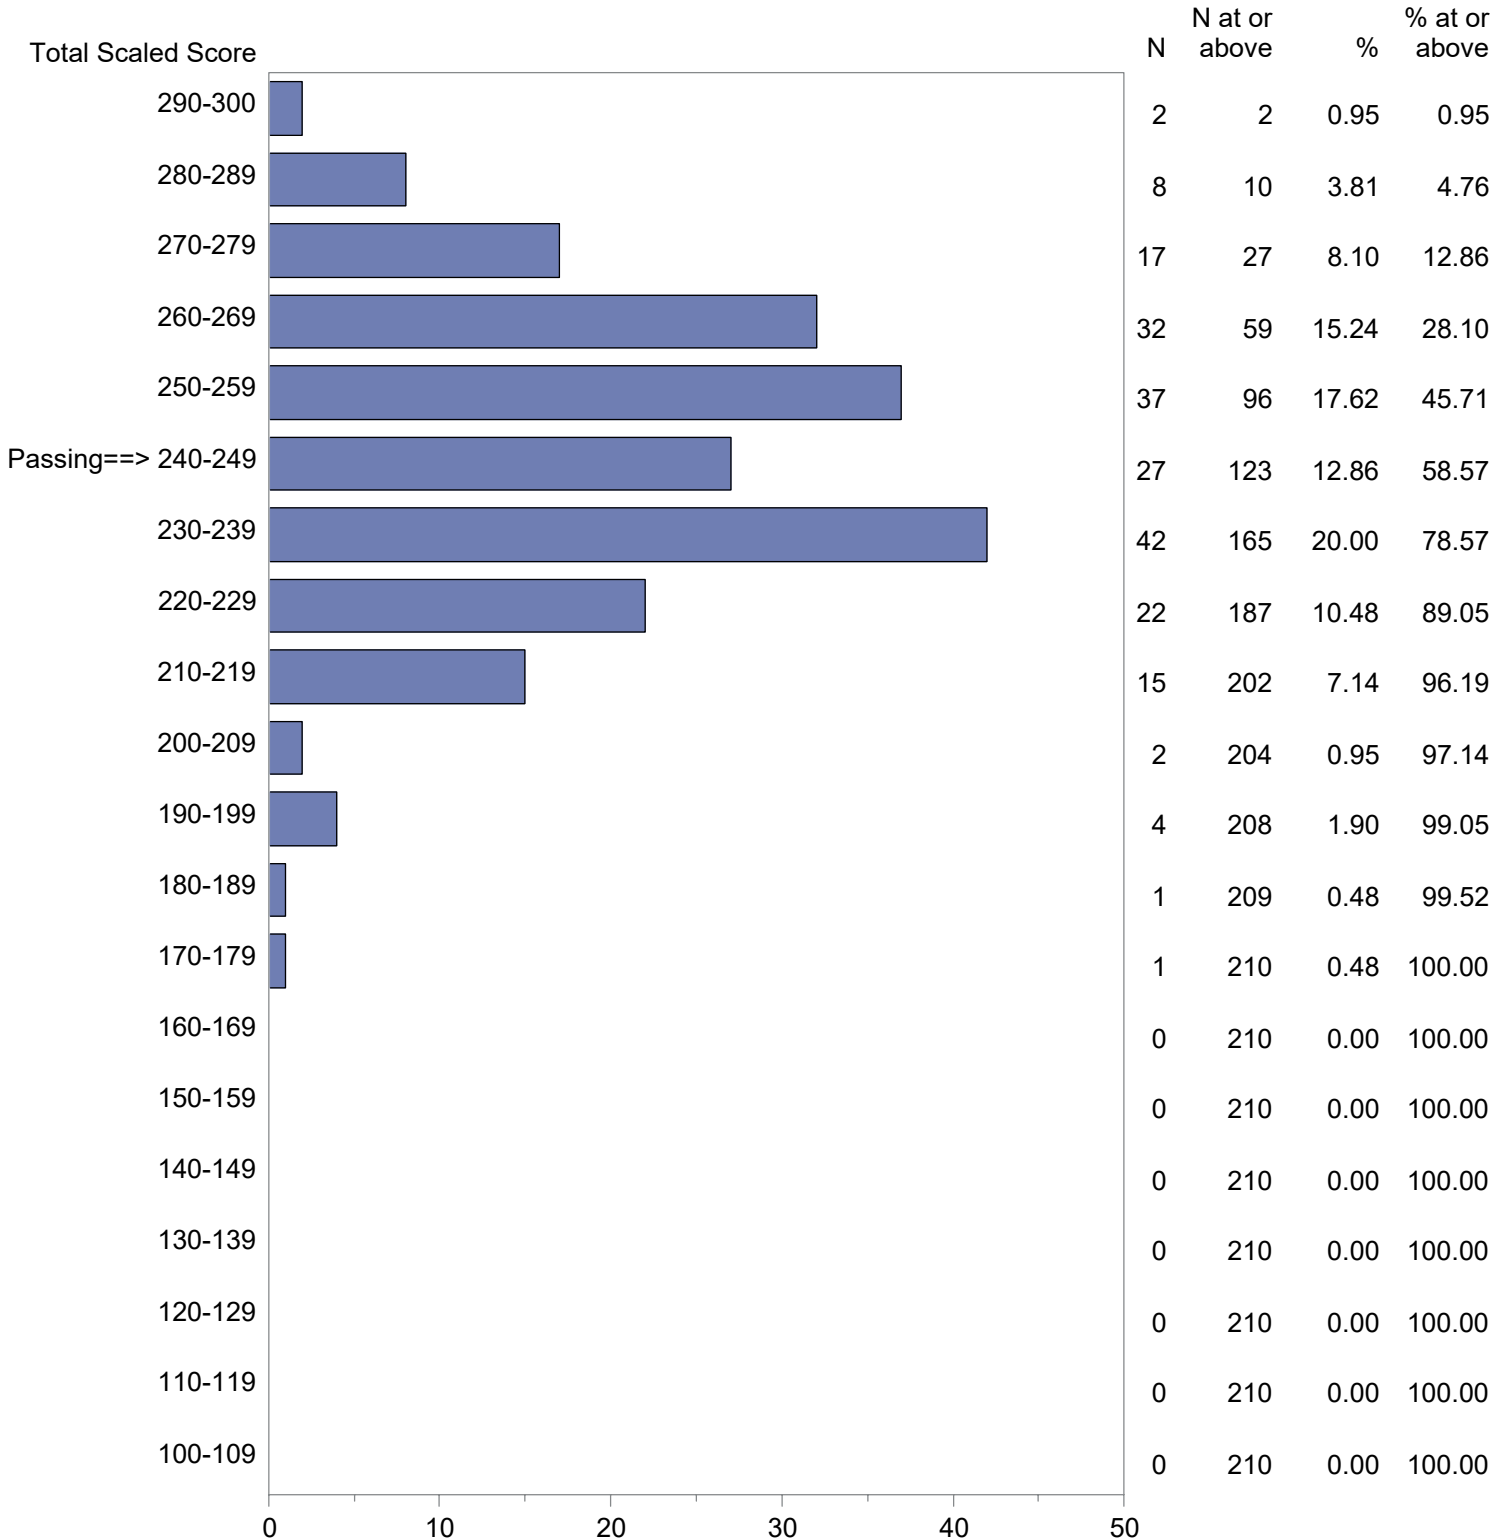

Massachusetts Tests for Educator Licensure (MTEL)
September 1, 2021 - August 31, 2022
Total Scaled Score Distribution by Test Field (All Forms)

Test Field=021 Health/Family and Consumer Sciences

NOTE: The accompanying explanatory notes and interpretive cautions are an integral part of this report.