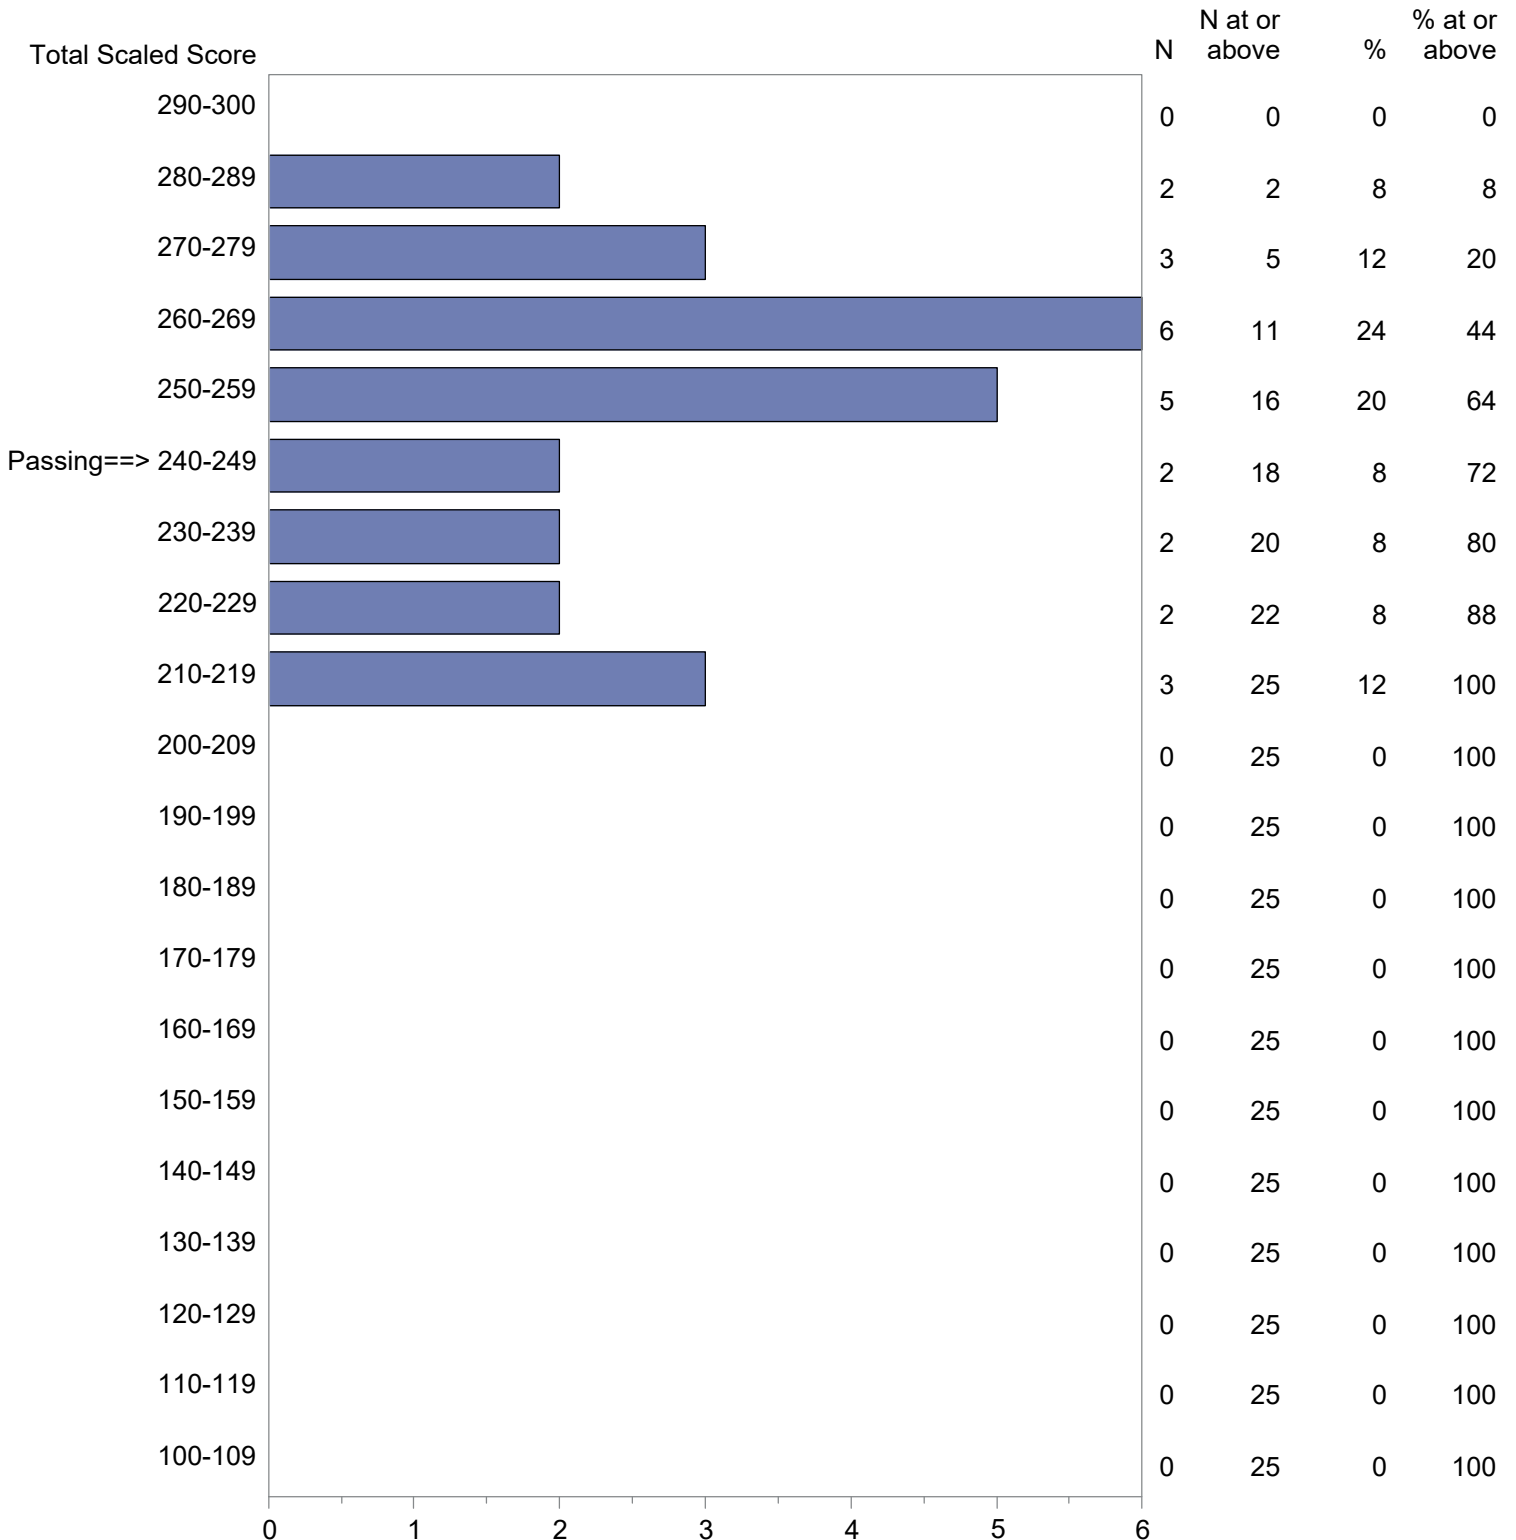

Massachusetts Tests for Educator Licensure (MTEL)
September 1, 2021 - August 31, 2022
Total Scaled Score Distribution by Test Field (All Forms)

Test Field=079 Bilingual Education

NOTE: The accompanying explanatory notes and interpretive cautions are an integral part of this report.