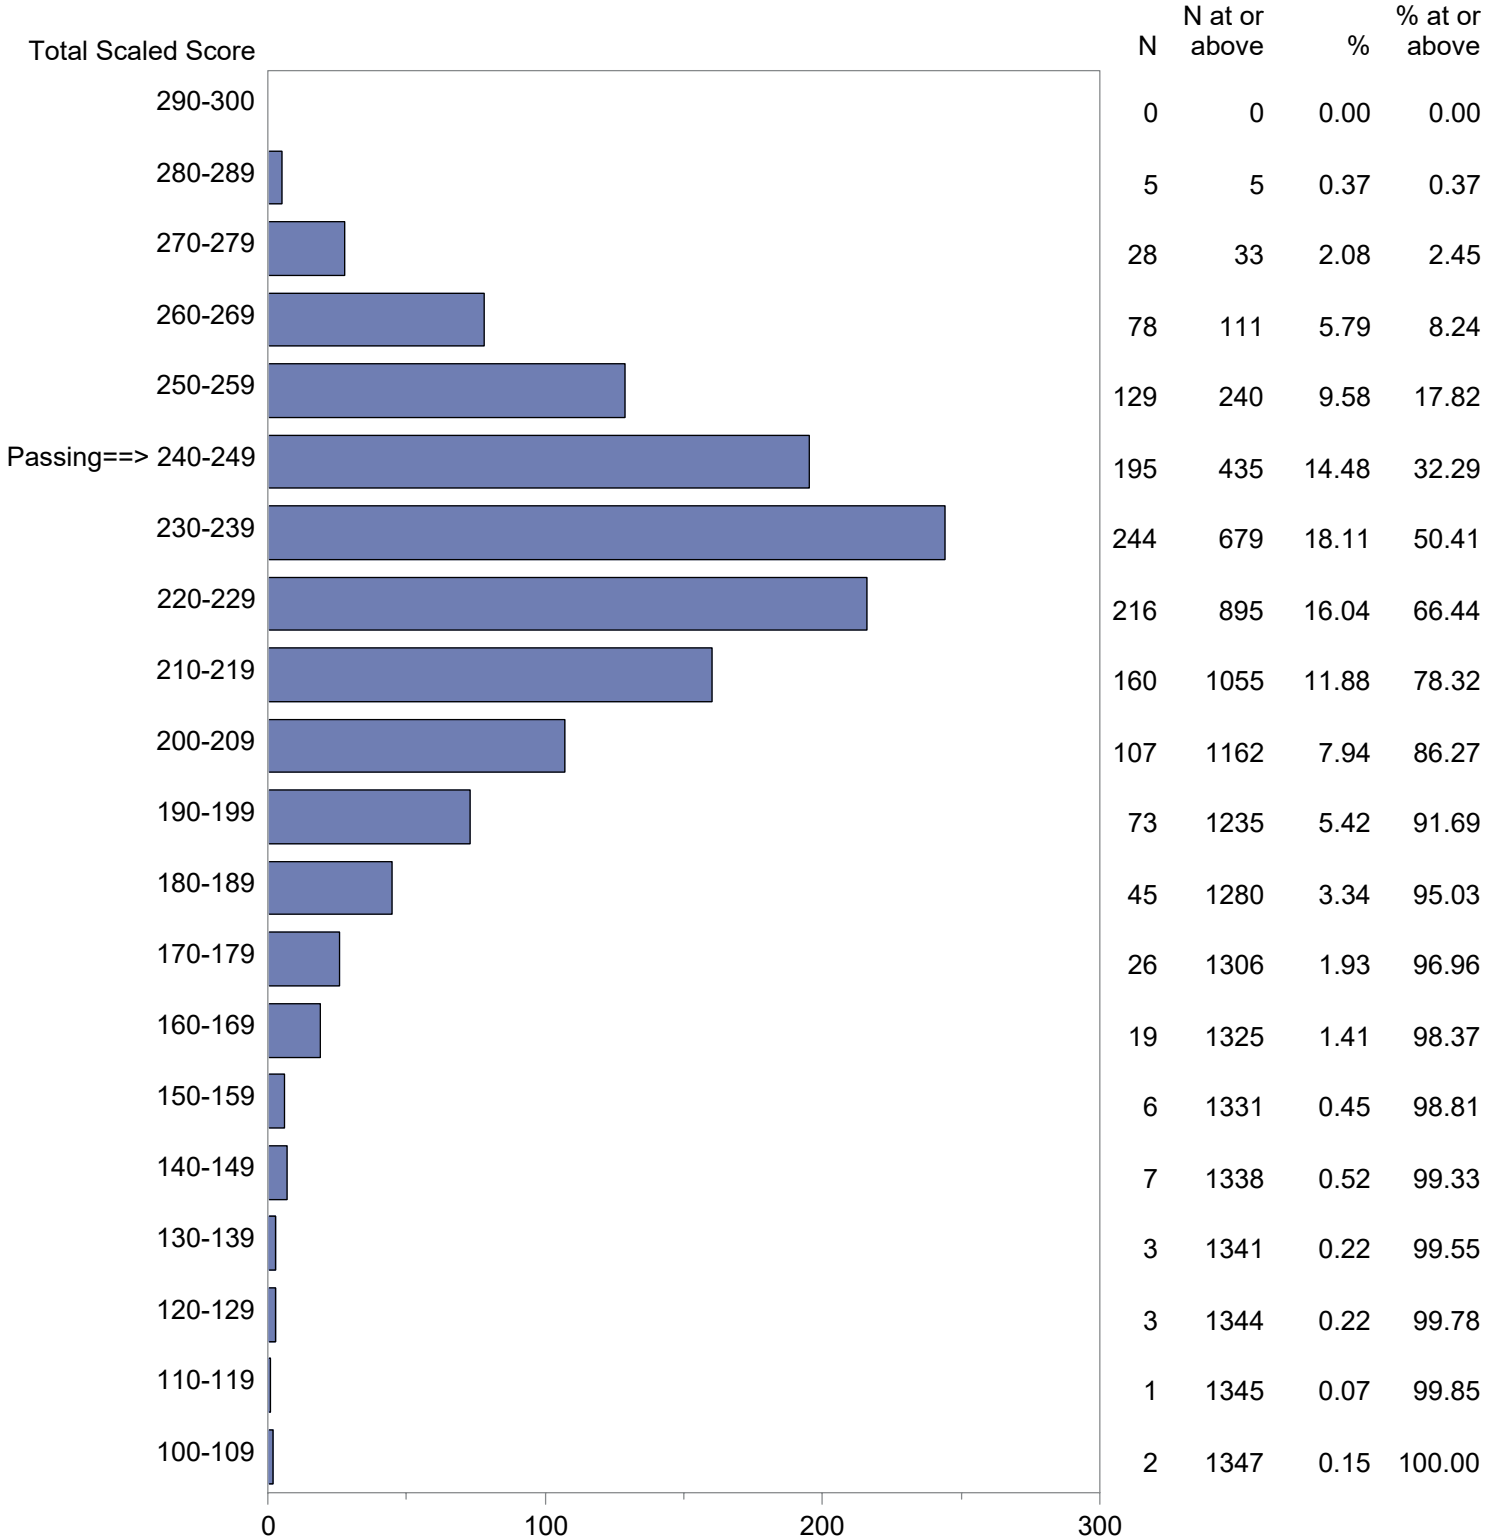

Massachusetts Tests for Educator Licensure (MTEL)
September 1, 2021 - August 31, 2022
Total Scaled Score Distribution by Test Field (All Forms)

Test Field=054 English as a Second Language

NOTE: The accompanying explanatory notes and interpretive cautions are an integral part of this report.