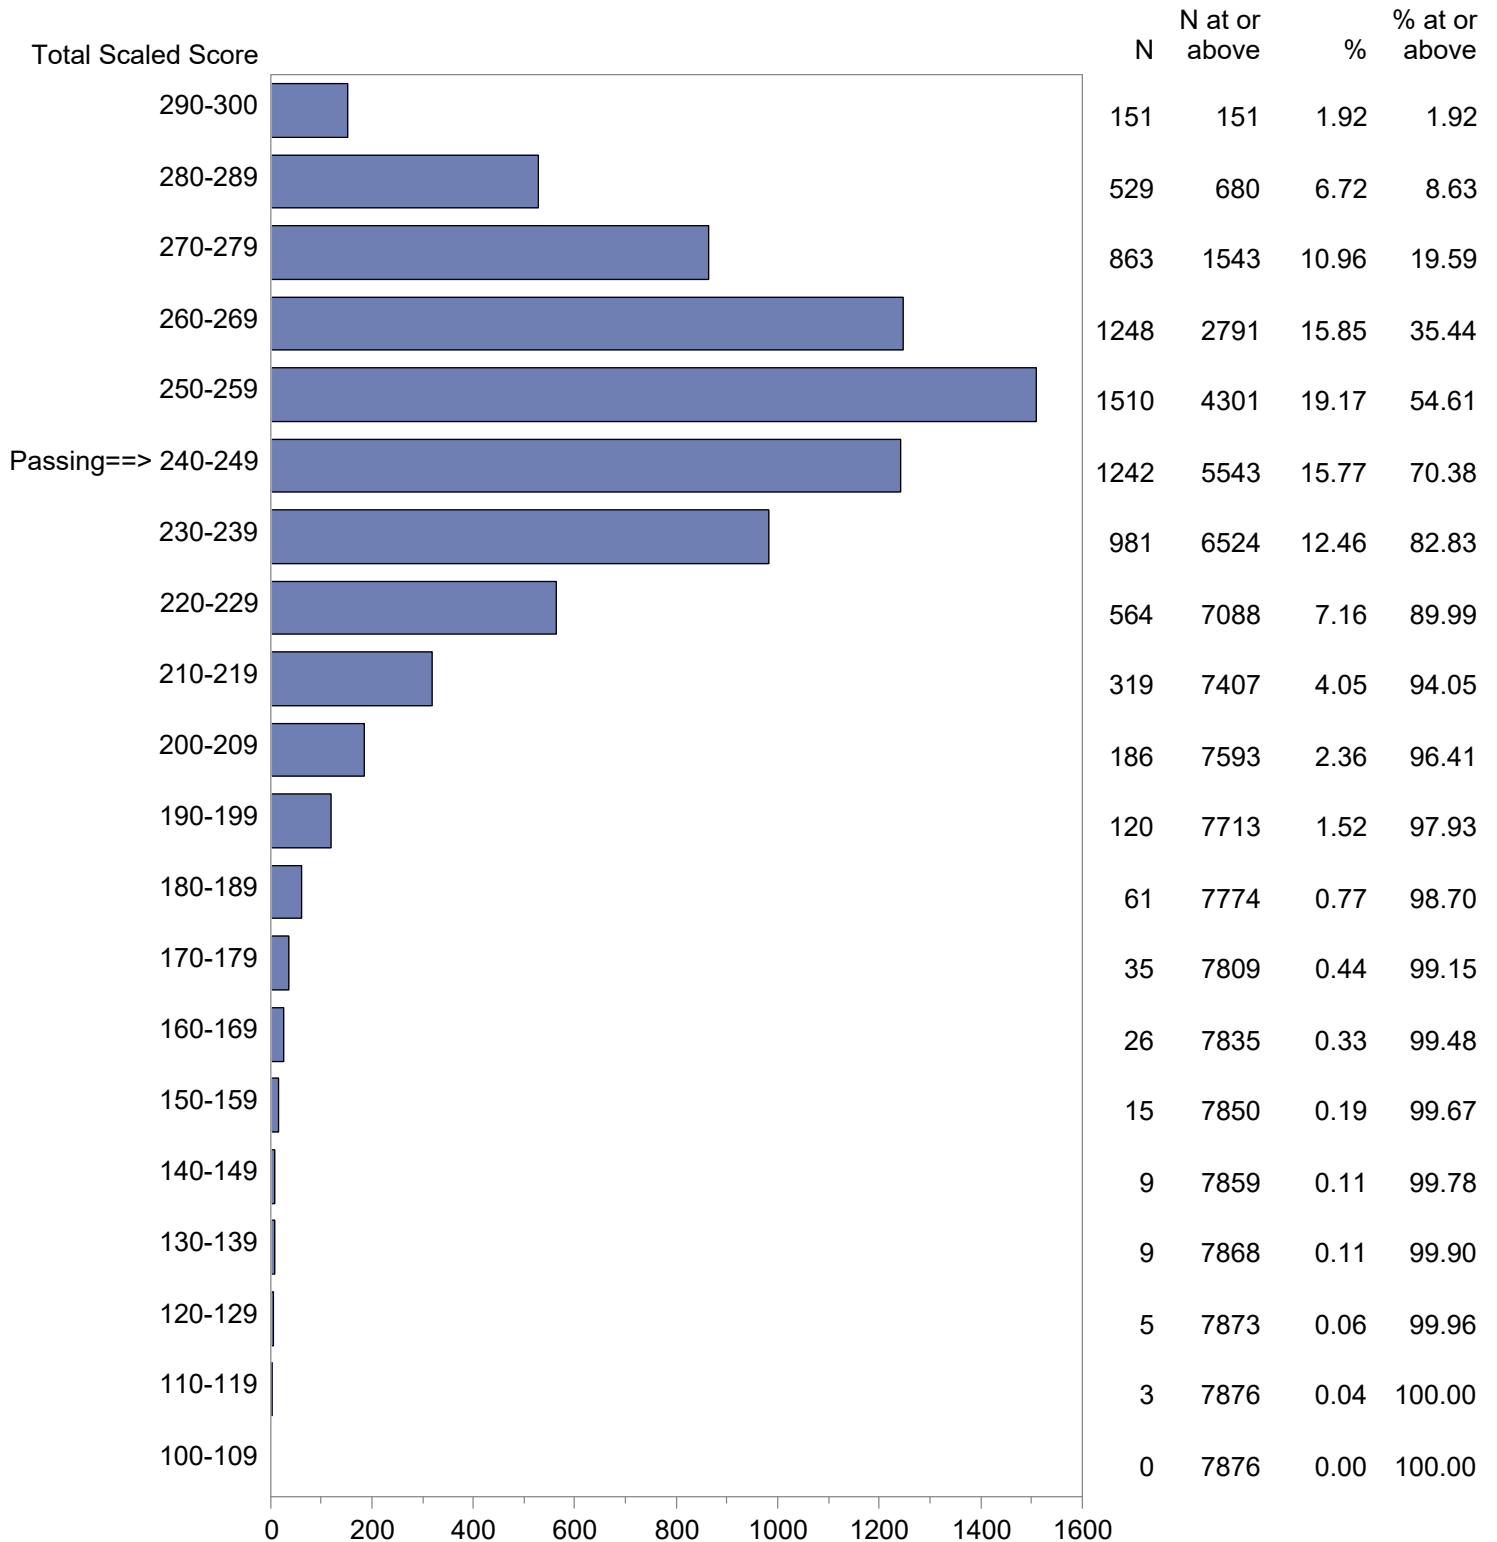

Massachusetts Tests for Educator Licensure (MTEL)
September 1, 2021 - August 31, 2022
Total Scaled Score Distribution by Test Field (All Forms)

Test Field=01 Communication and Literacy Skills - Writing

NOTE: The accompanying explanatory notes and interpretive cautions are an integral part of this report.