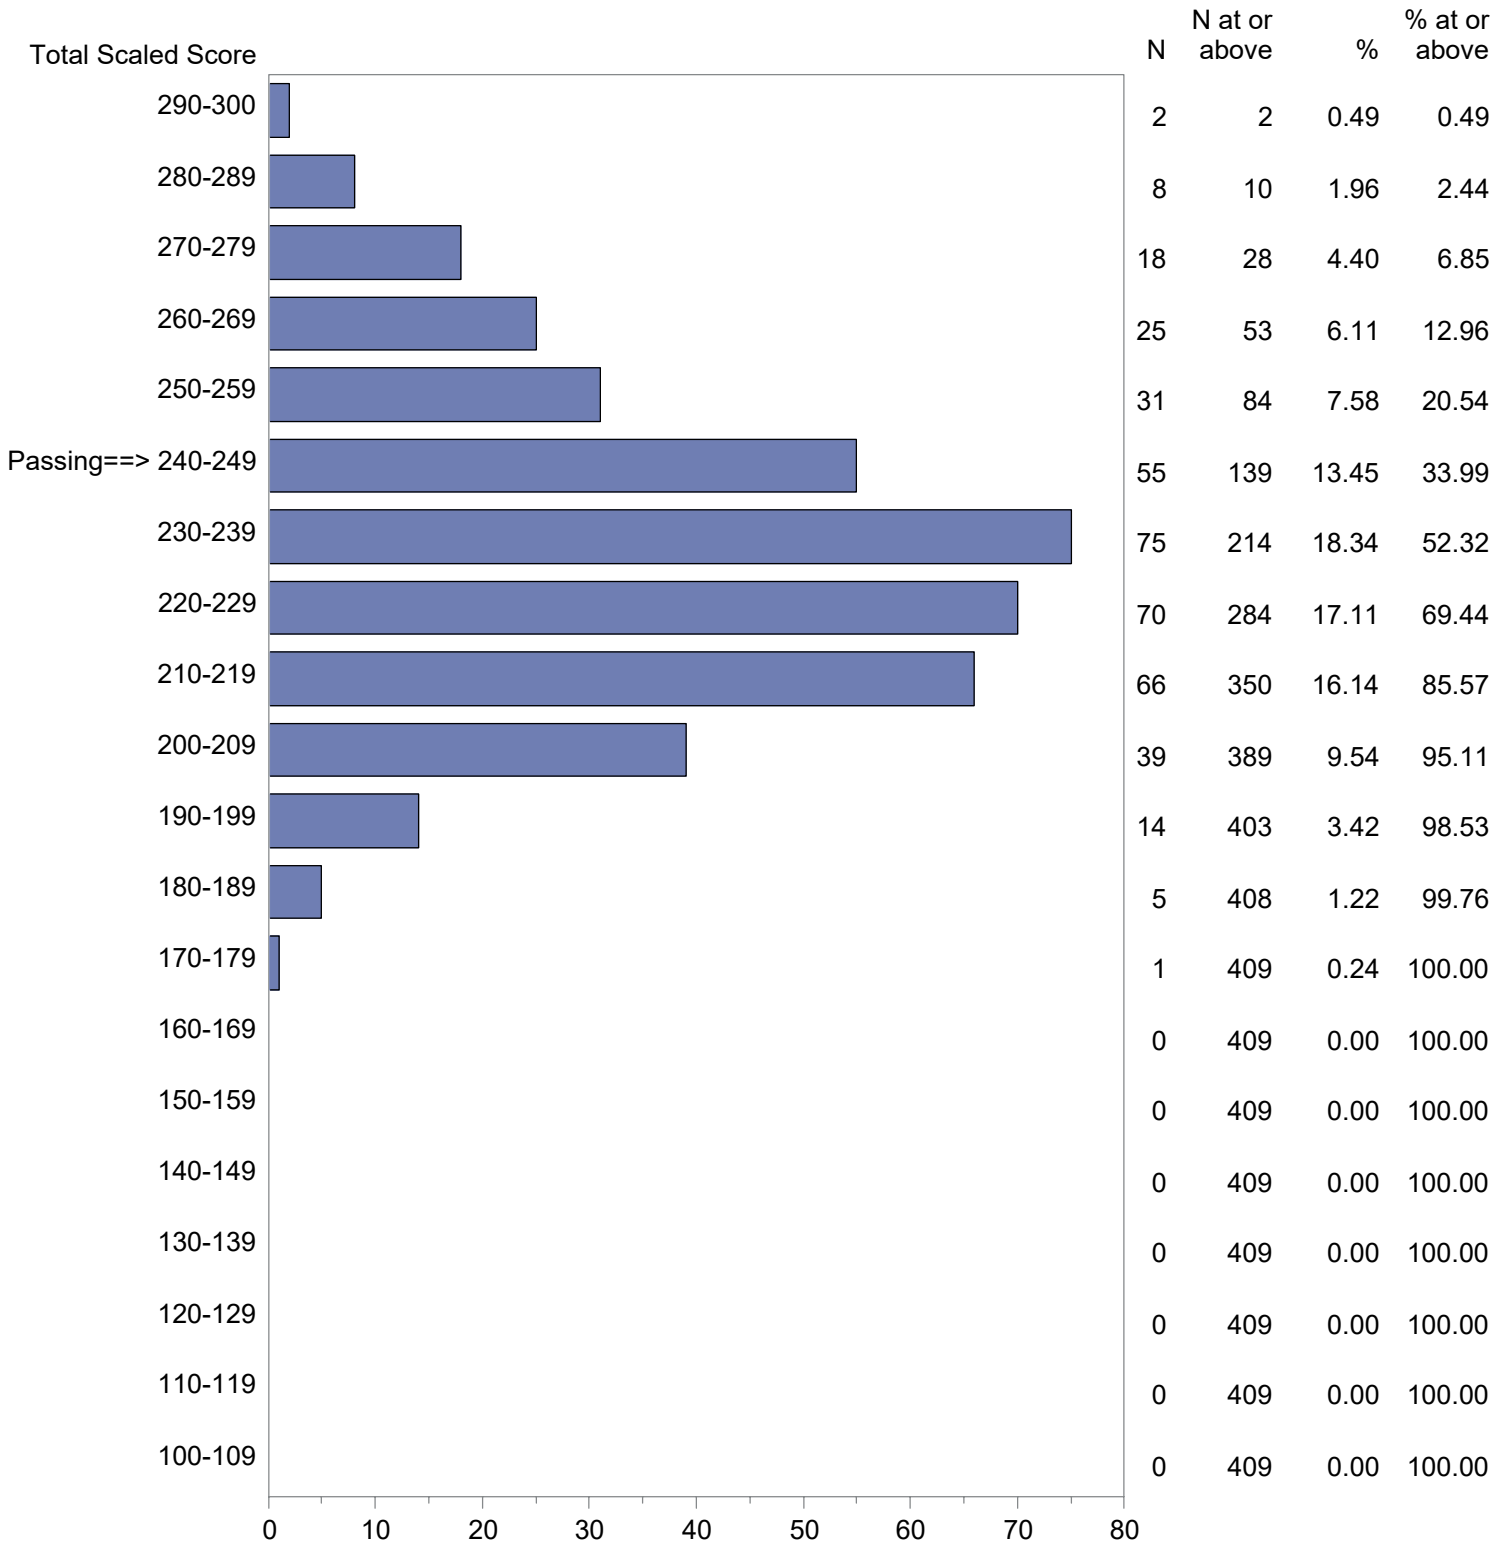

Massachusetts Tests for Educator Licensure (MTEL)
September 1, 2021 - August 31, 2022
Total Scaled Score Distribution by Test Field (All Forms)

Test Field=065 Middle School Mathematics

NOTE: The accompanying explanatory notes and interpretive cautions are an integral part of this report.