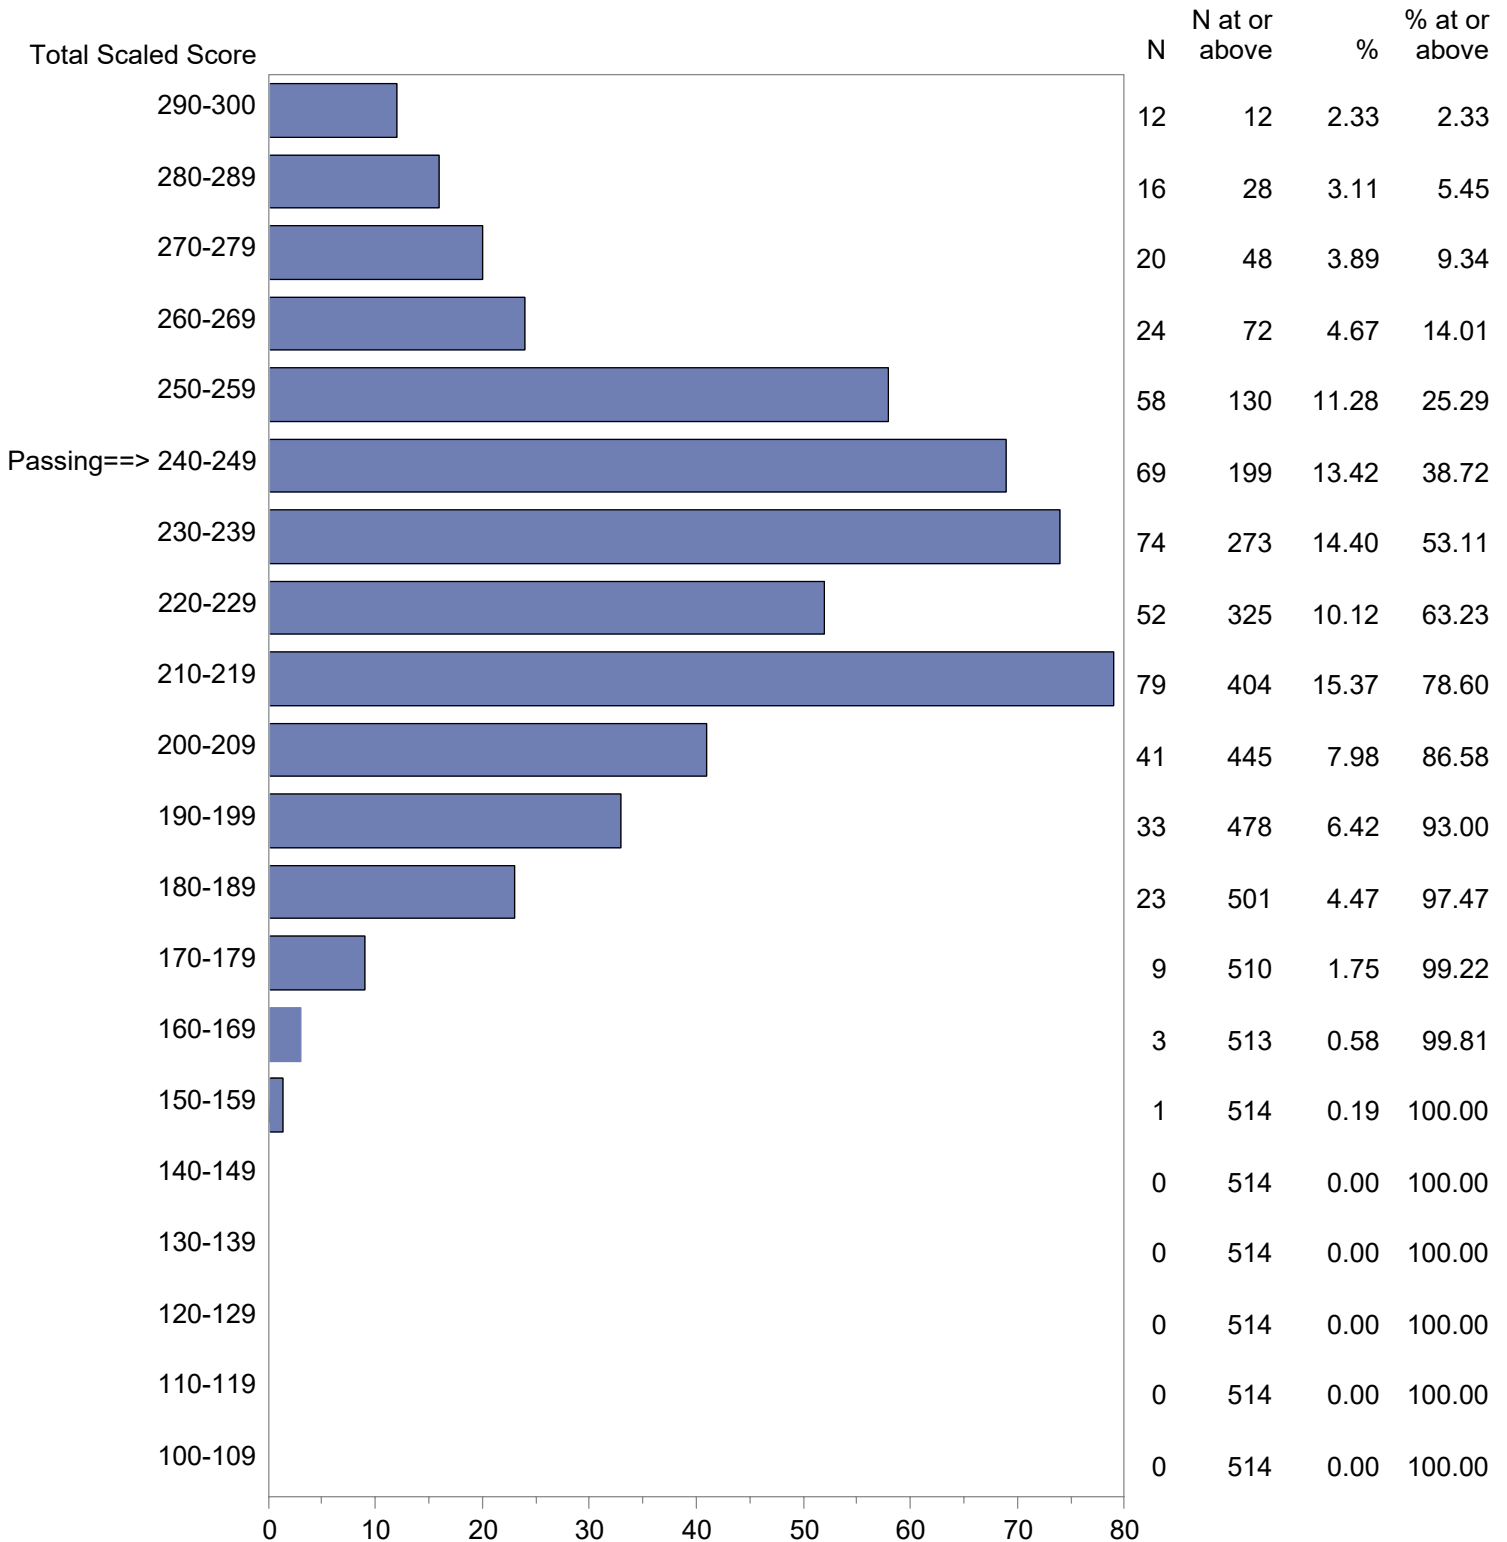

Massachusetts Tests for Educator Licensure (MTEL)
September 1, 2021 - August 31, 2022
Total Scaled Score Distribution by Test Field (All Forms)

Test Field=053 Elementary Mathematics

NOTE: The accompanying explanatory notes and interpretive cautions are an integral part of this report.