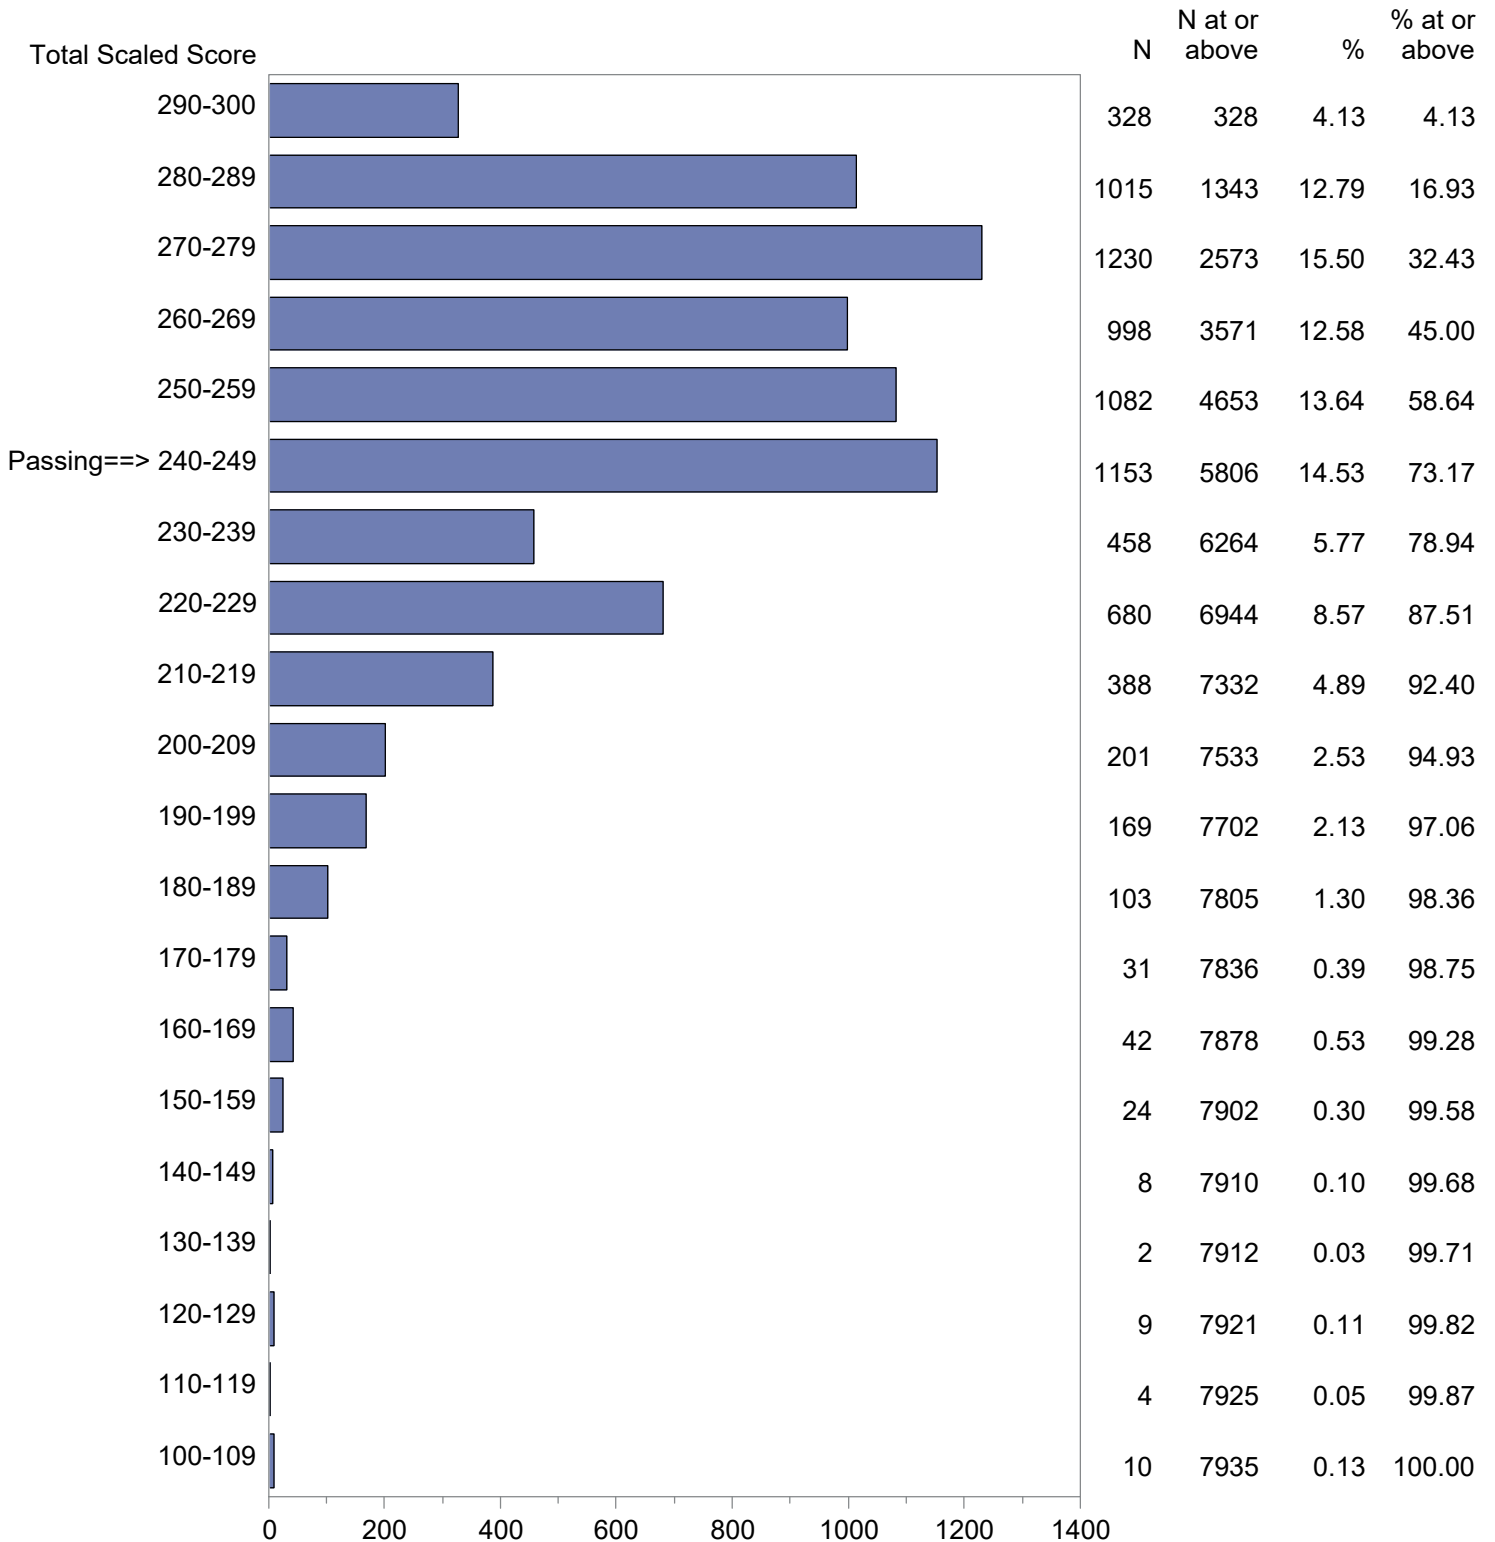

Massachusetts Tests for Educator Licensure (MTEL)
 September 1, 2021 - August 31, 2022
 Total Scaled Score Distribution by Test Field (All Forms)

Test Field=01 Communication and Literacy Skills - Reading