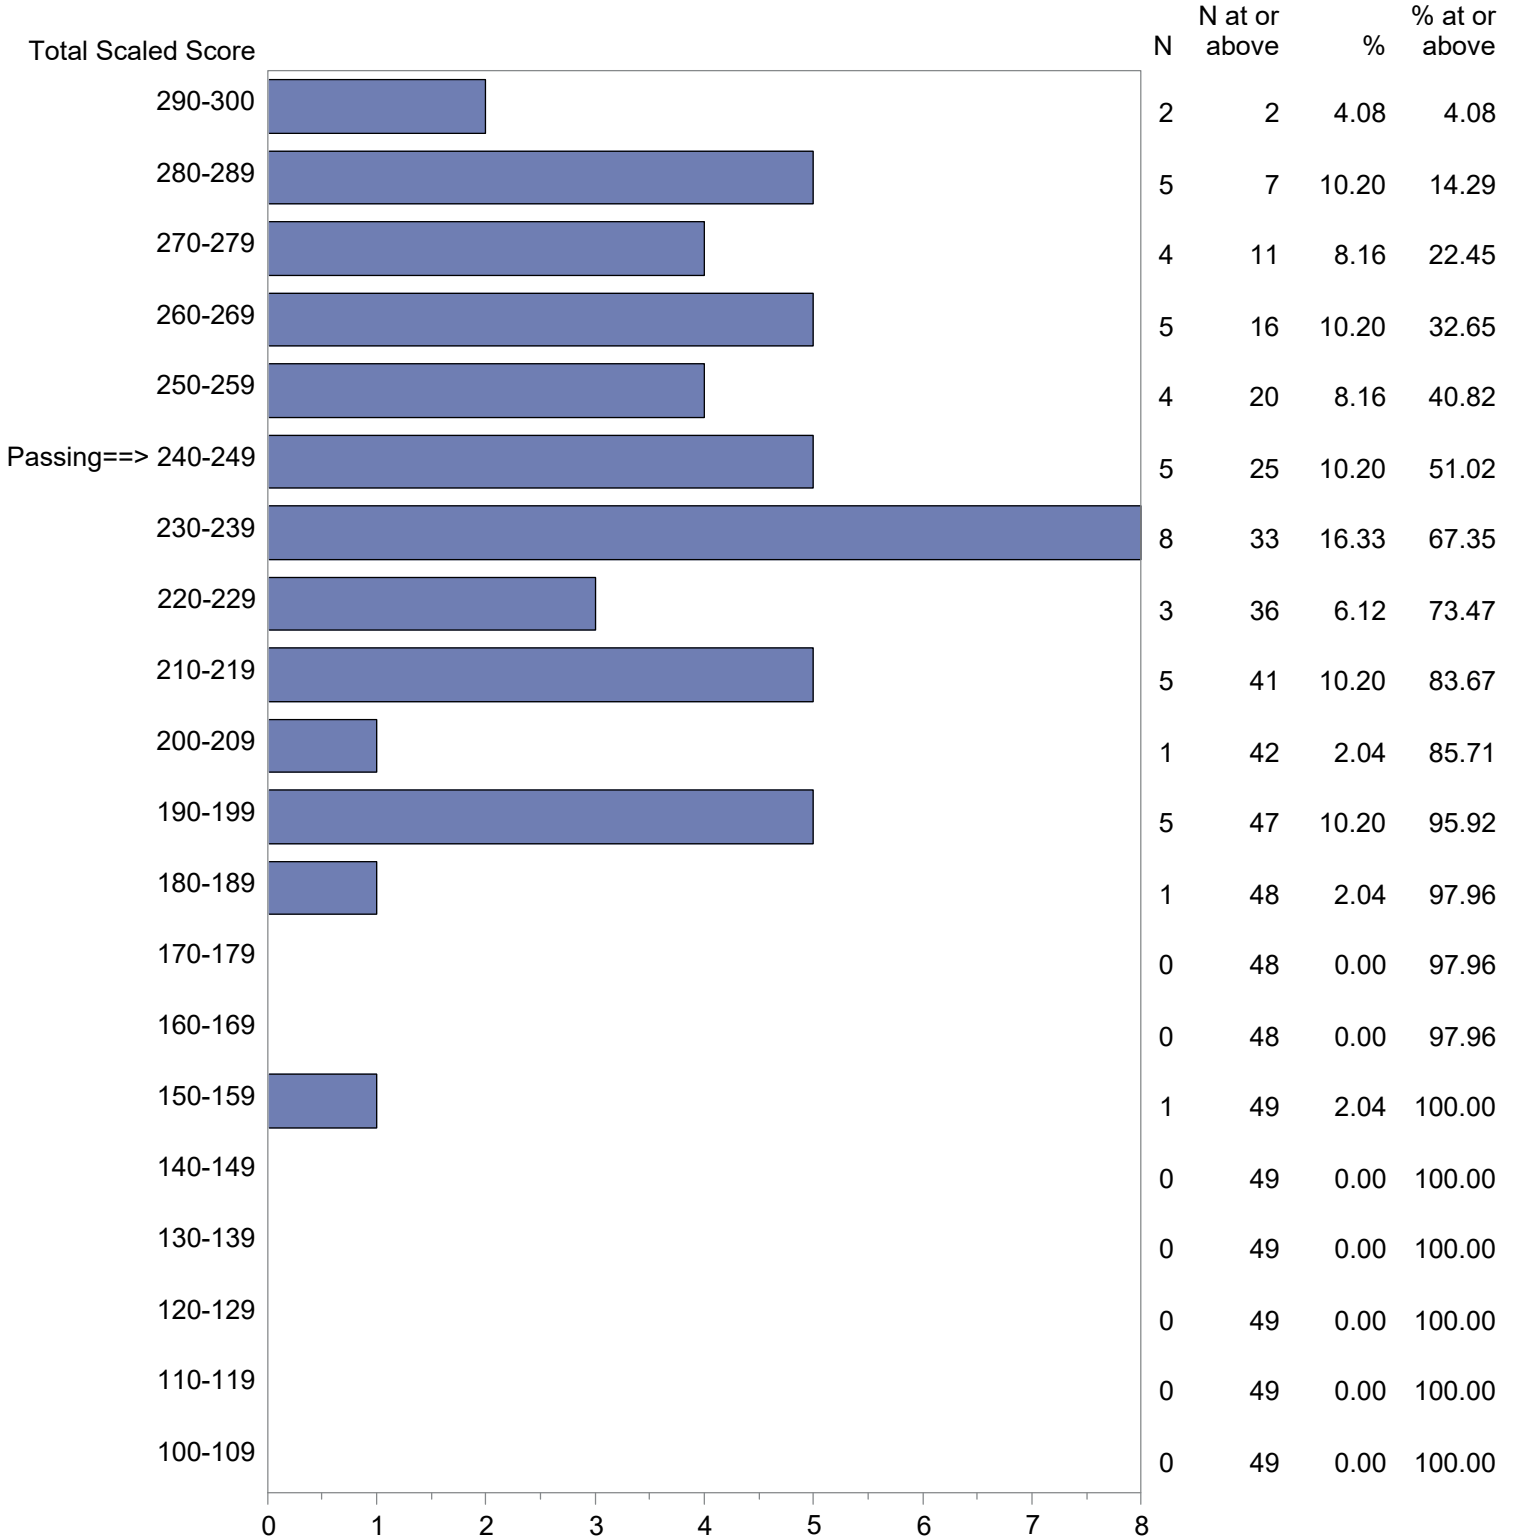

Massachusetts Tests for Educator Licensure (MTEL)
September 1, 2021 - August 31, 2022
Total Scaled Score Distribution by Test Field (All Forms)

Test Field=026 French

NOTE: The accompanying explanatory notes and interpretive cautions are an integral part of this report.