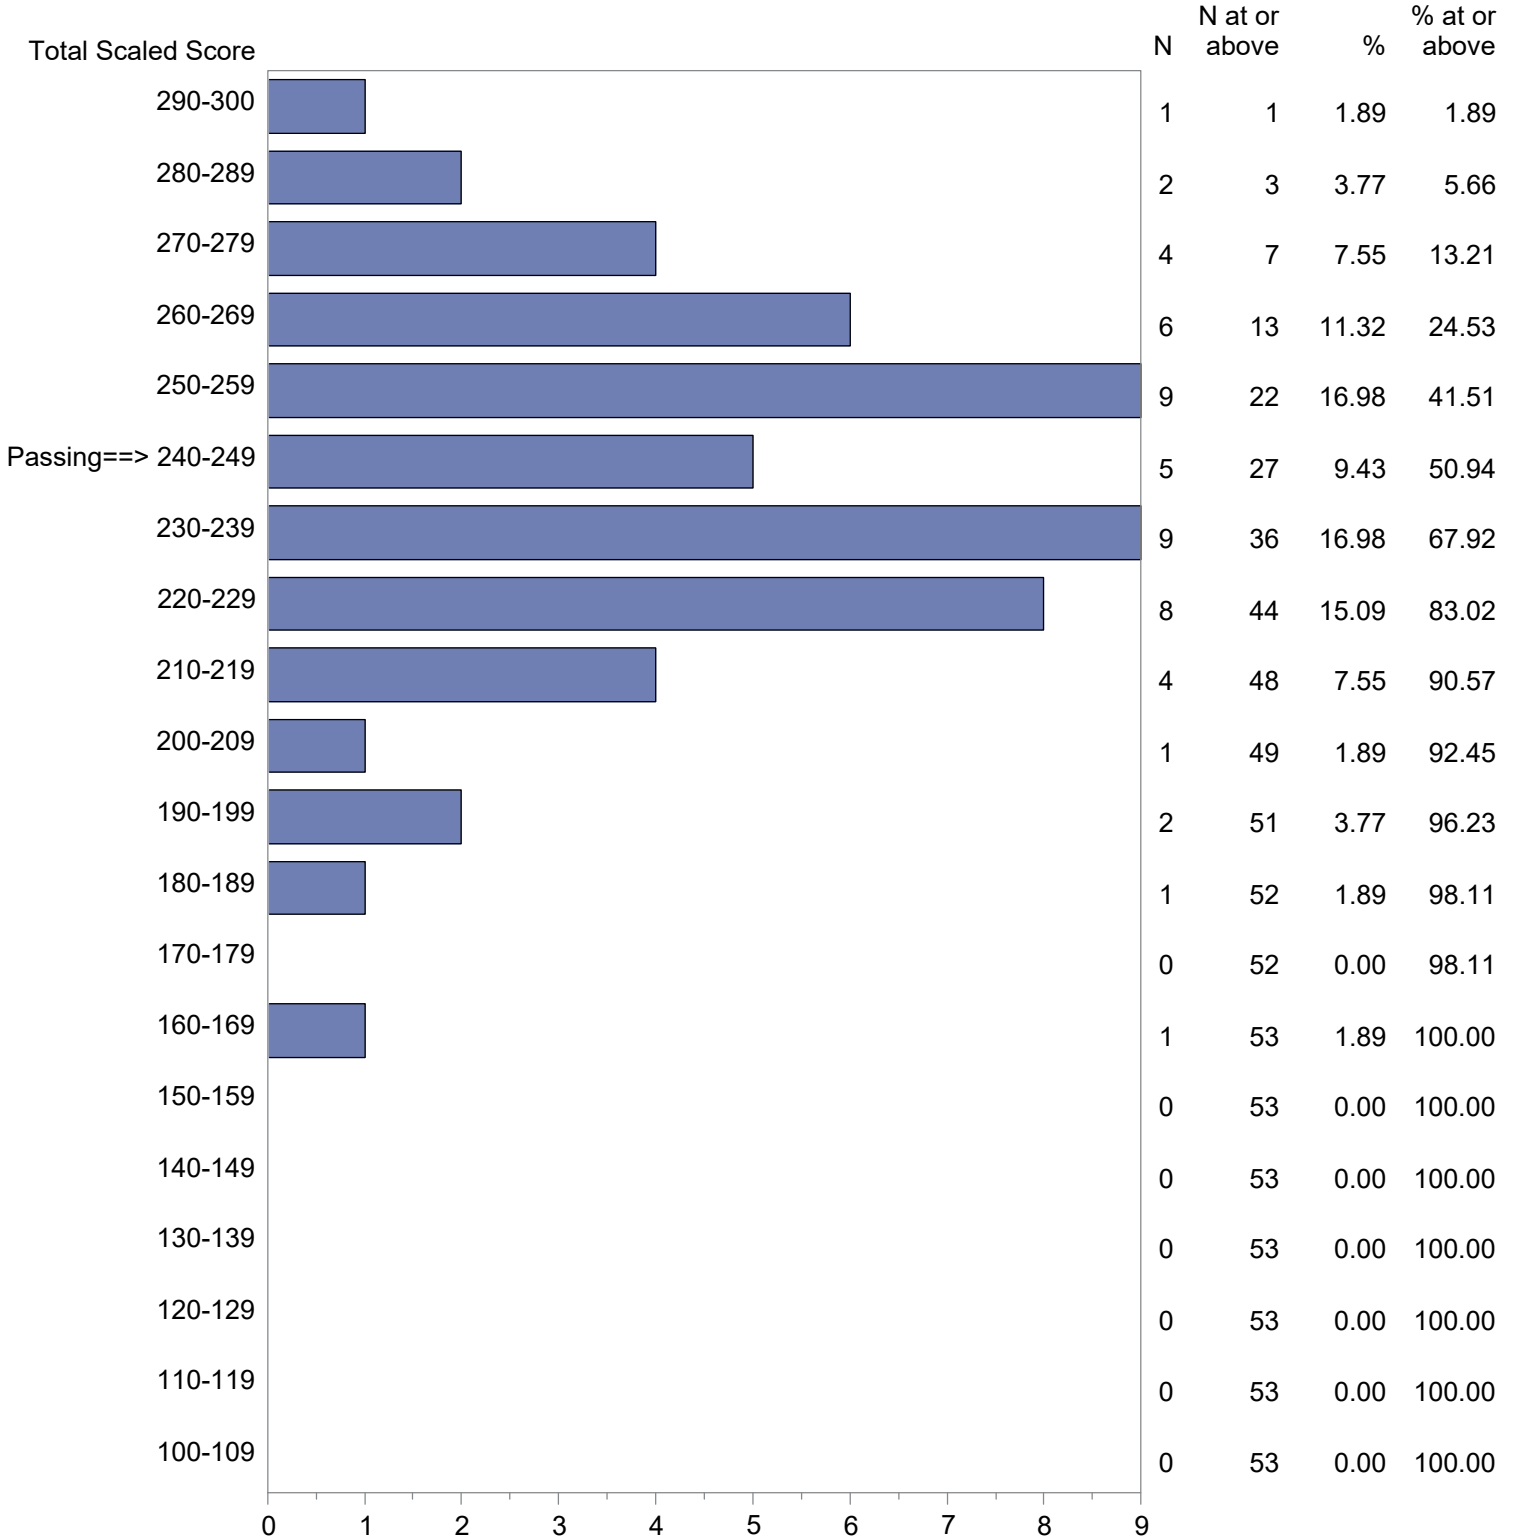

Massachusetts Tests for Educator Licensure (MTEL)
September 1, 2021 - August 31, 2022
Total Scaled Score Distribution by Test Field (All Forms)

Test Field=033 Technology/Engineering

NOTE: The accompanying explanatory notes and interpretive cautions are an integral part of this report.