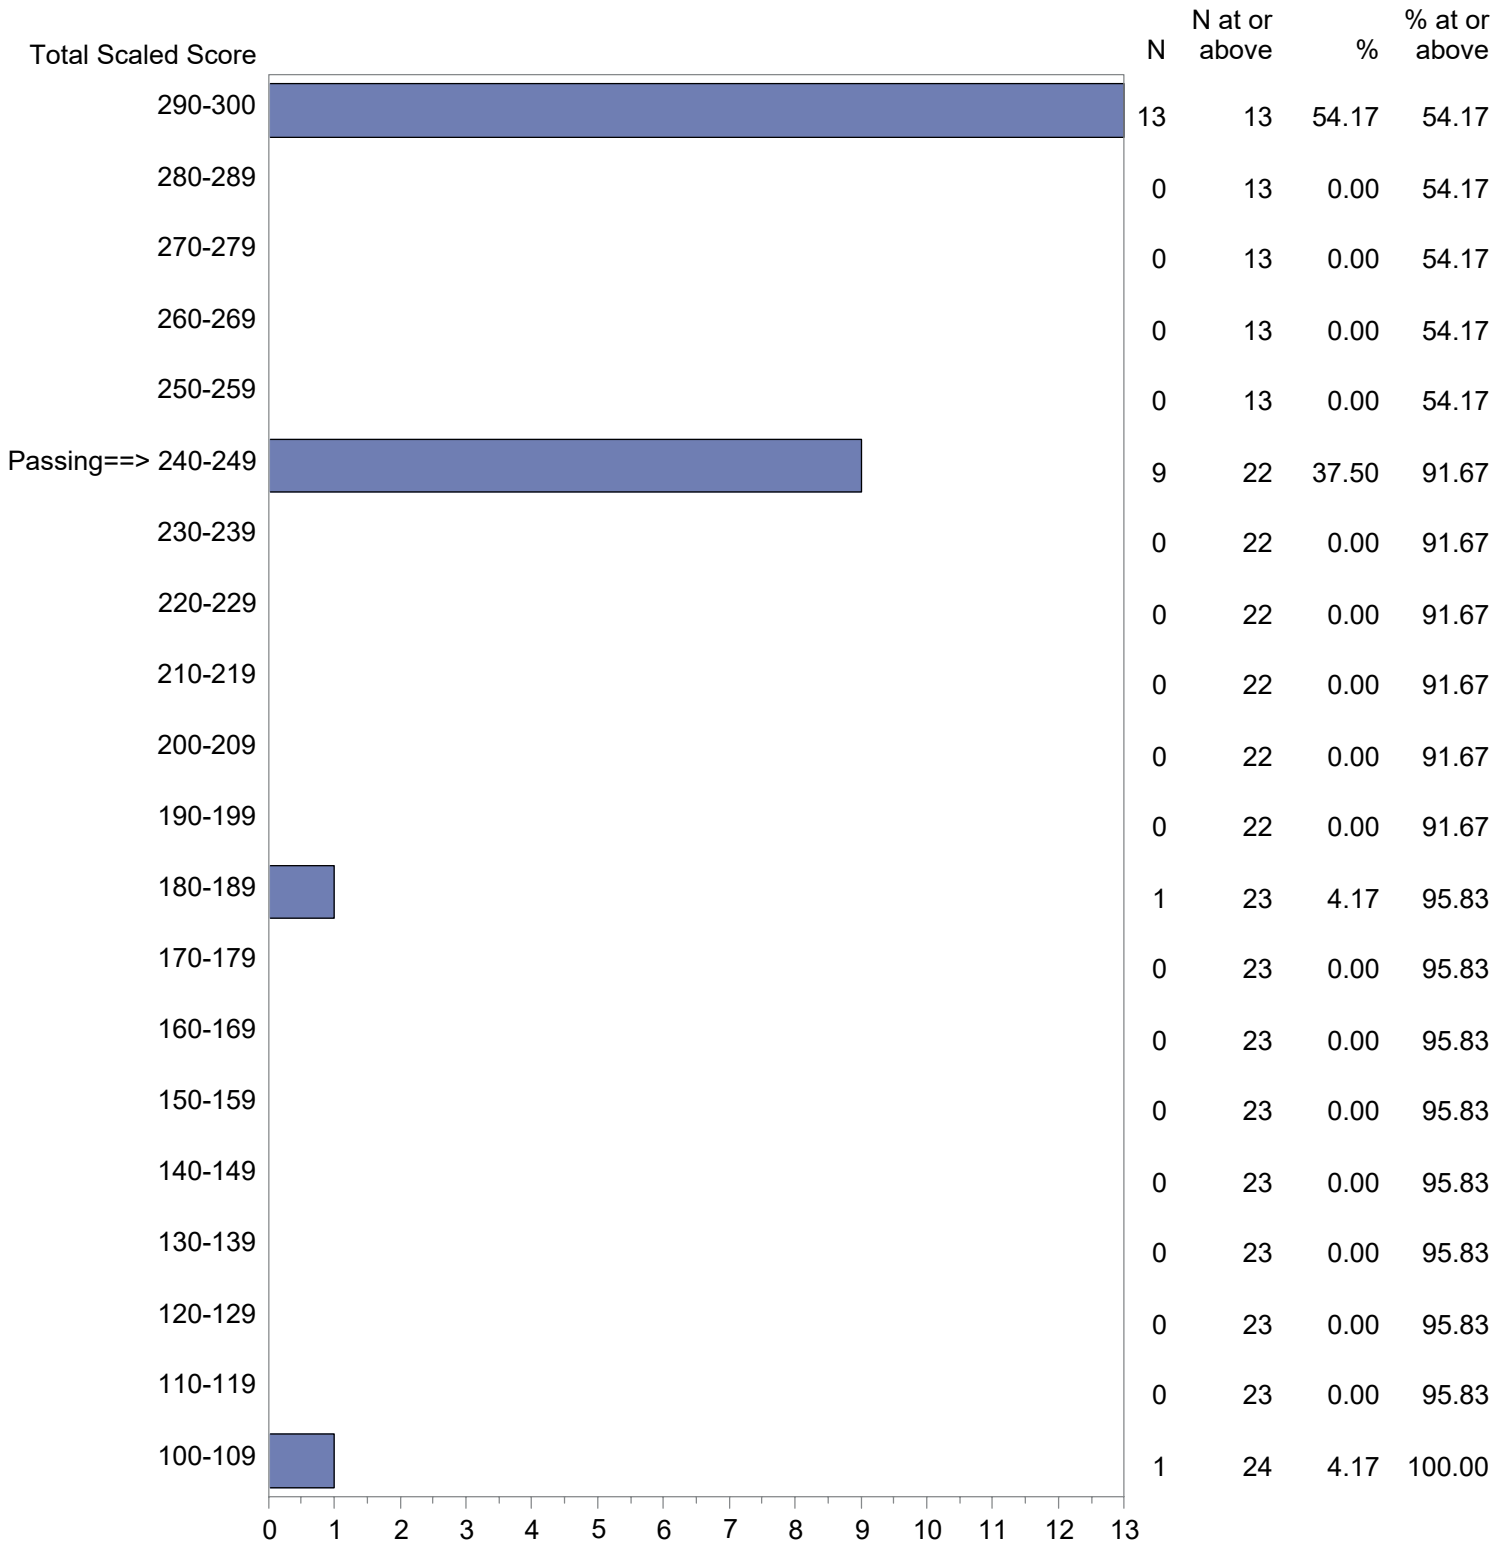

Massachusetts Tests for Educator Licensure (MTEL)
September 1, 2021 - August 31, 2022
Total Scaled Score Distribution by Test Field (All Forms)

Test Field=902 MTEL-Flex English as a Second Language Objective 0005

NOTE: The accompanying explanatory notes and interpretive cautions are an integral part of this report.