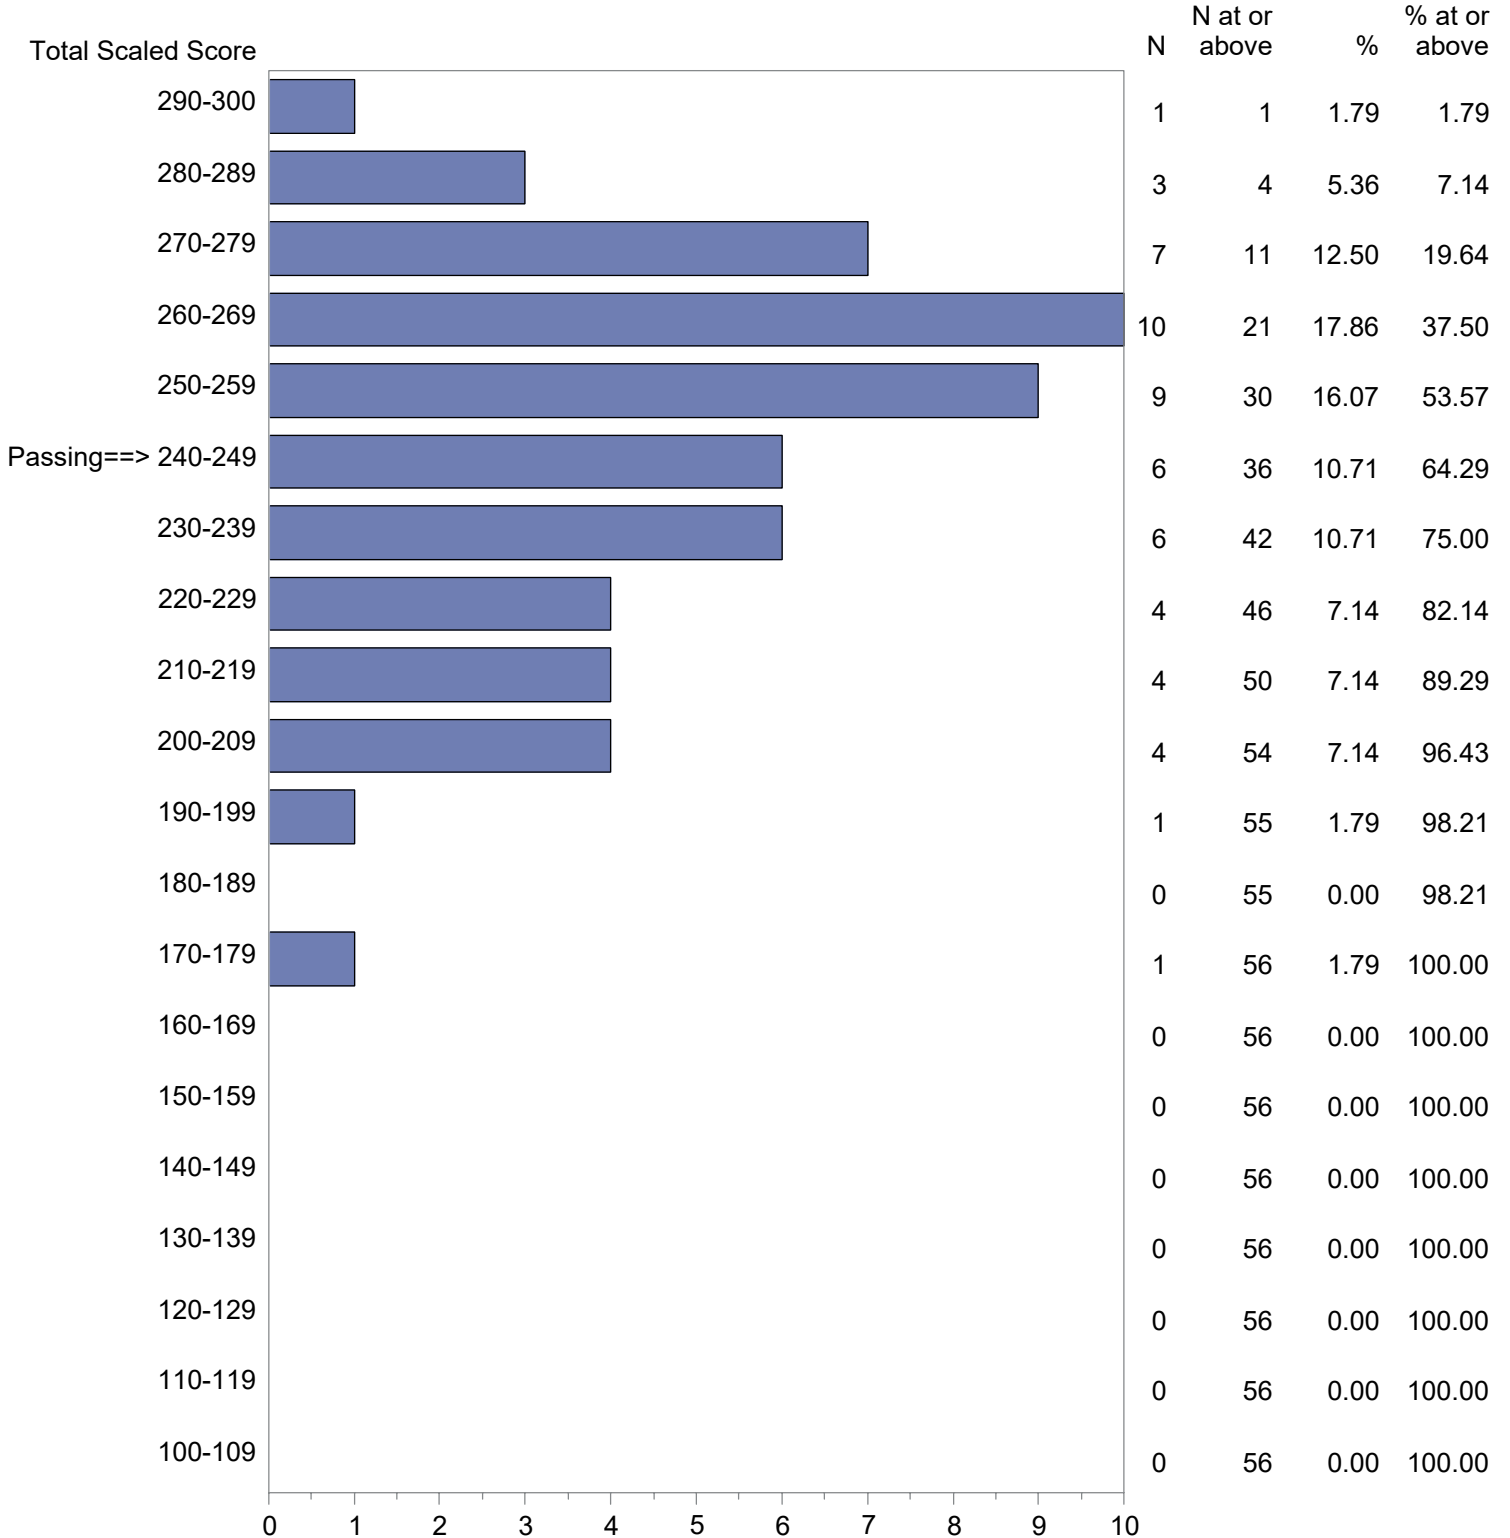

Massachusetts Tests for Educator Licensure (MTEL)
September 1, 2021 - August 31, 2022
Total Scaled Score Distribution by Test Field (All Forms)

Test Field=019 Business

NOTE: The accompanying explanatory notes and interpretive cautions are an integral part of this report.