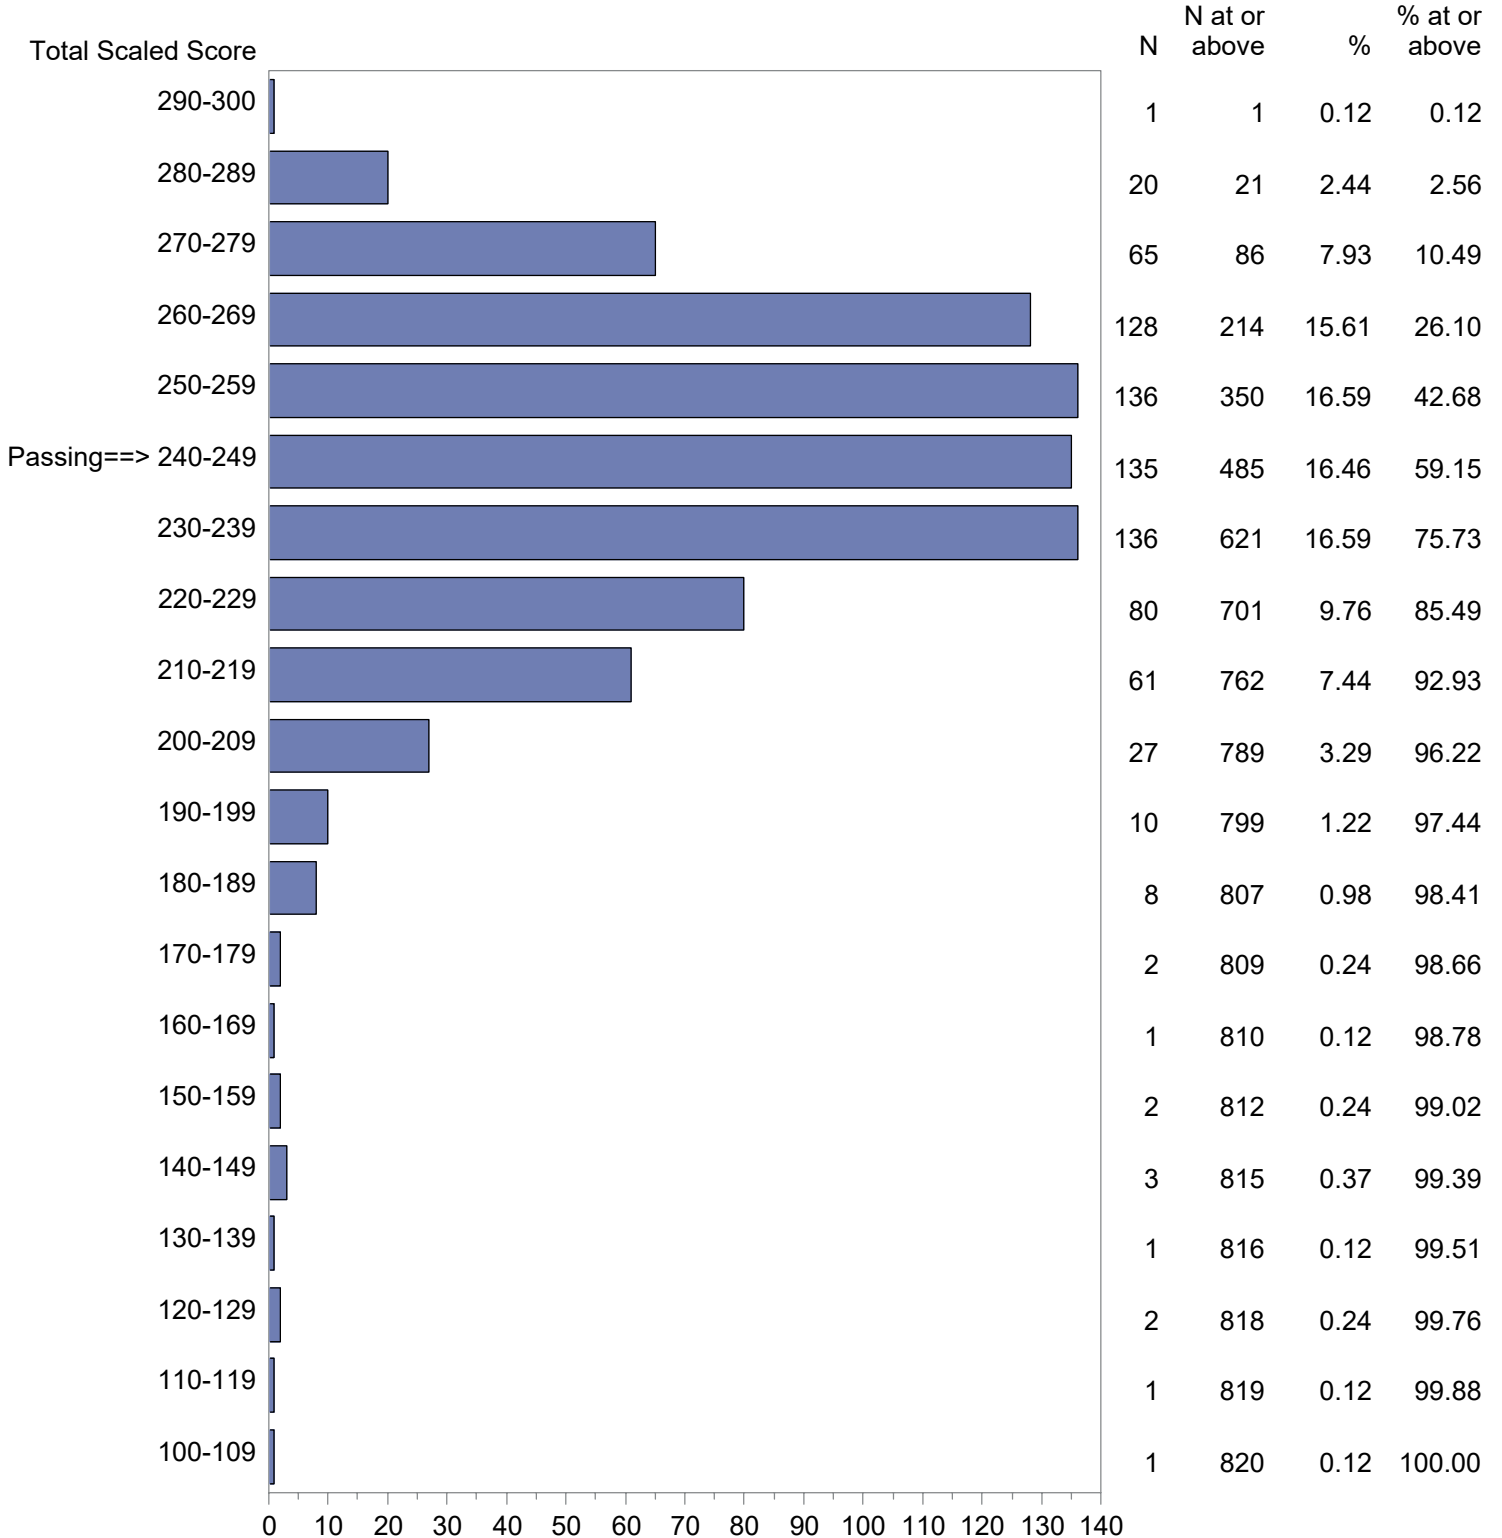

Massachusetts Tests for Educator Licensure (MTEL)
September 1, 2021 - August 31, 2022
Total Scaled Score Distribution by Test Field (All Forms)

Test Field=061 English

NOTE: The accompanying explanatory notes and interpretive cautions are an integral part of this report.