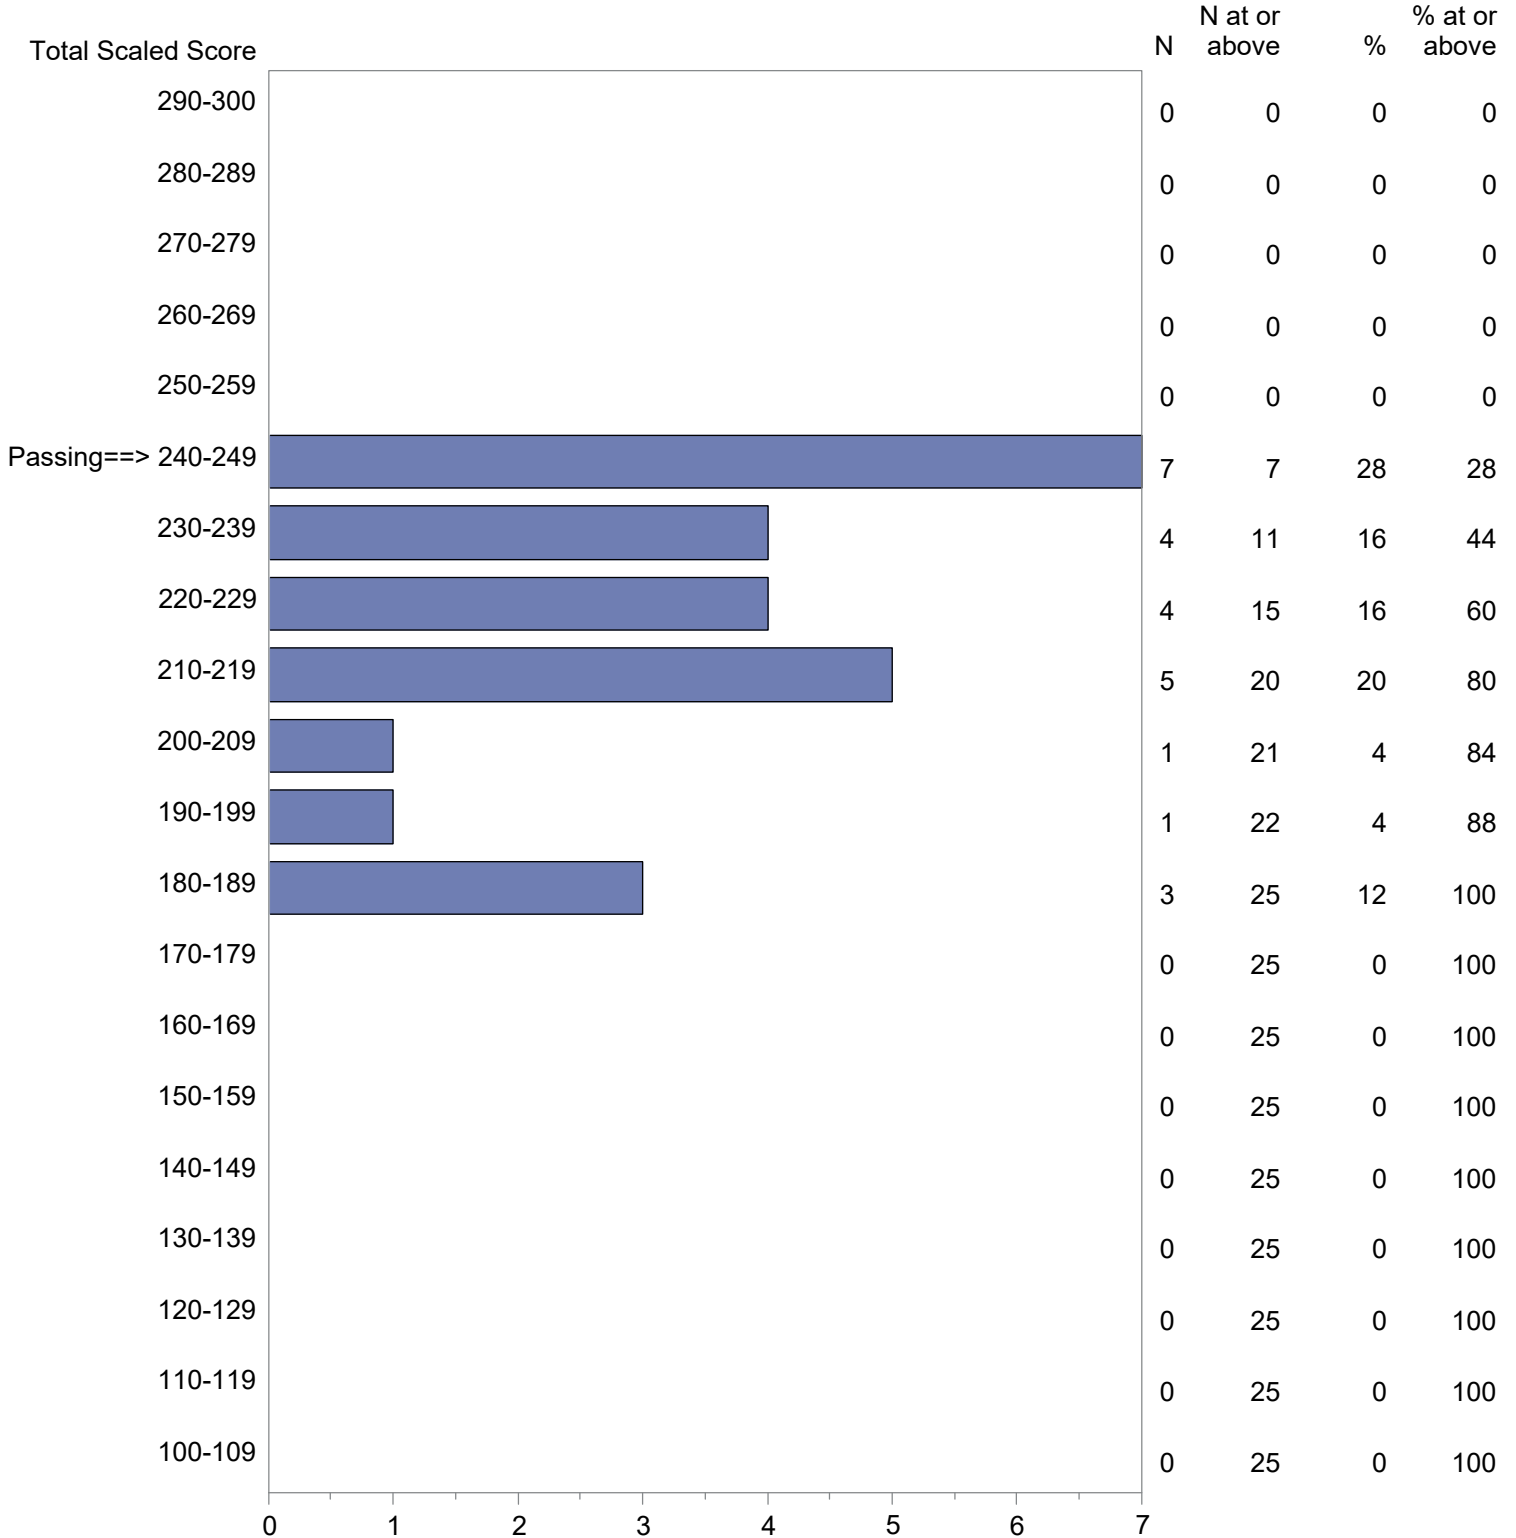

Massachusetts Tests for Educator Licensure (MTEL)
September 1, 2021 - August 31, 2022
Total Scaled Score Distribution by Test Field (All Forms)

Test Field=046 Dance

NOTE: The accompanying explanatory notes and interpretive cautions are an integral part of this report.