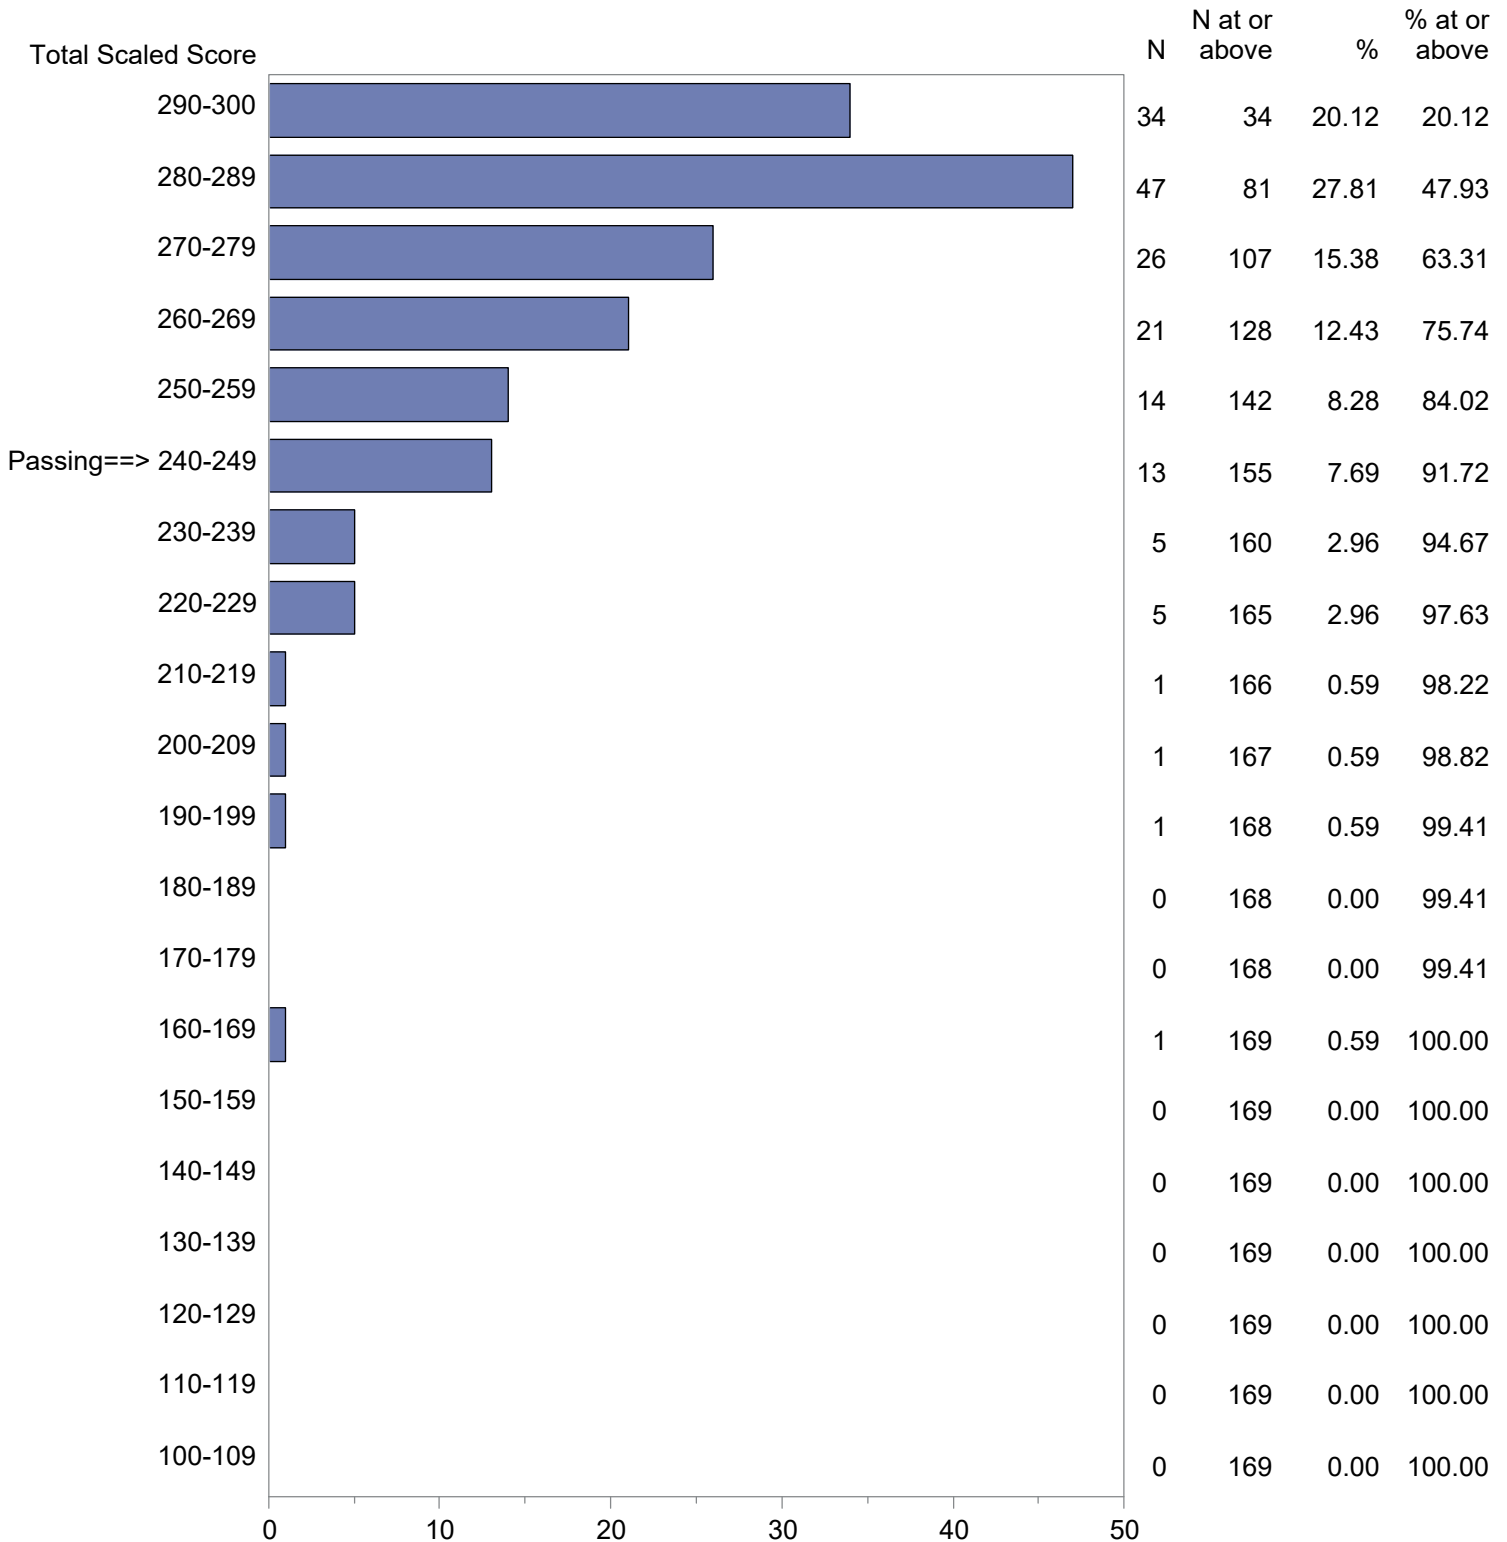

Massachusetts Tests for Educator Licensure (MTEL)
September 1, 2021 - August 31, 2022
Total Scaled Score Distribution by Test Field (All Forms)

Test Field=91 Vocational Technical Literacy Skills Test - Reading

NOTE: The accompanying explanatory notes and interpretive cautions are an integral part of this report.