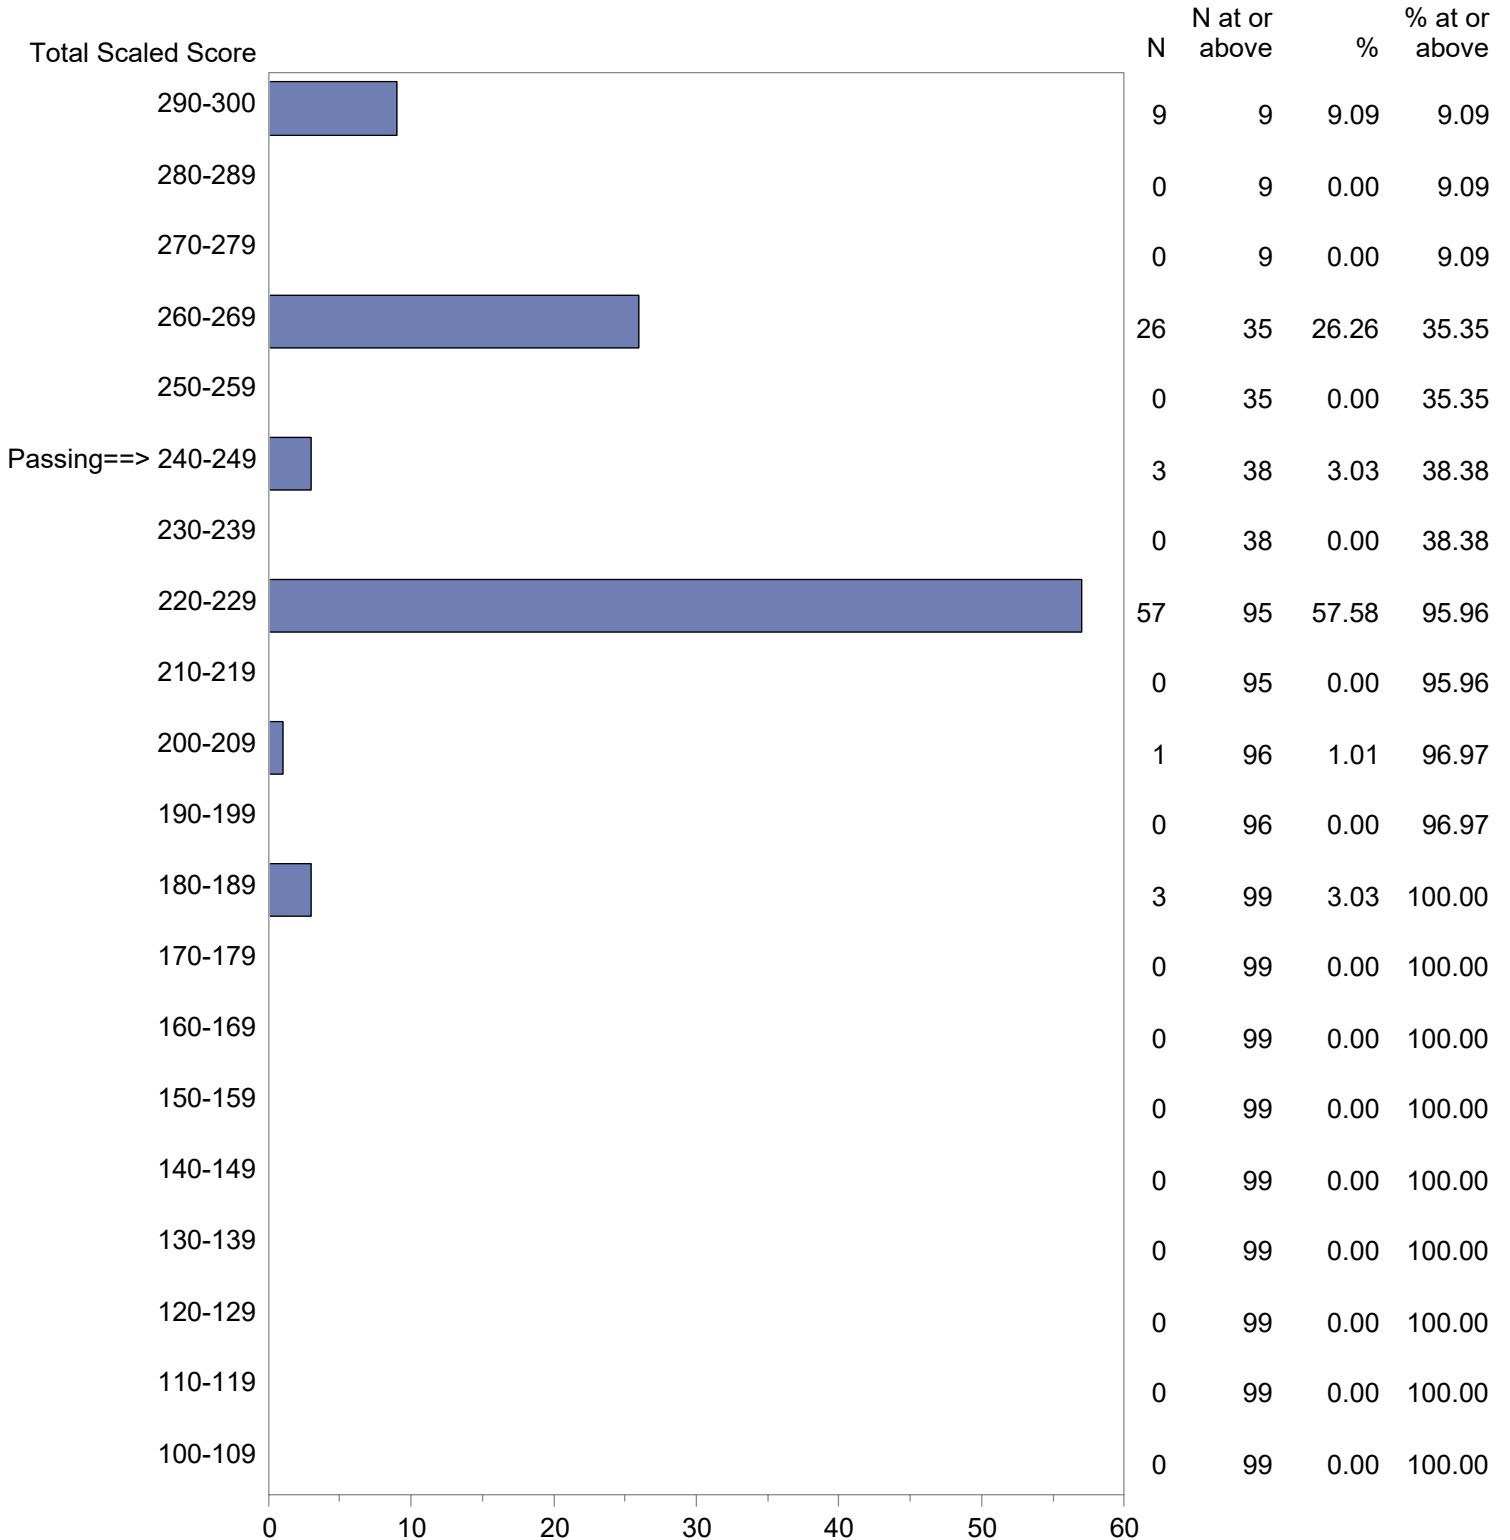

Massachusetts Tests for Educator Licensure (MTEL)
September 1, 2021 - August 31, 2022
Total Scaled Score Distribution by Test Field (All Forms)

Test Field=867 MoGEA: Writing subtest

NOTE: The accompanying explanatory notes and interpretive cautions are an integral part of this report.