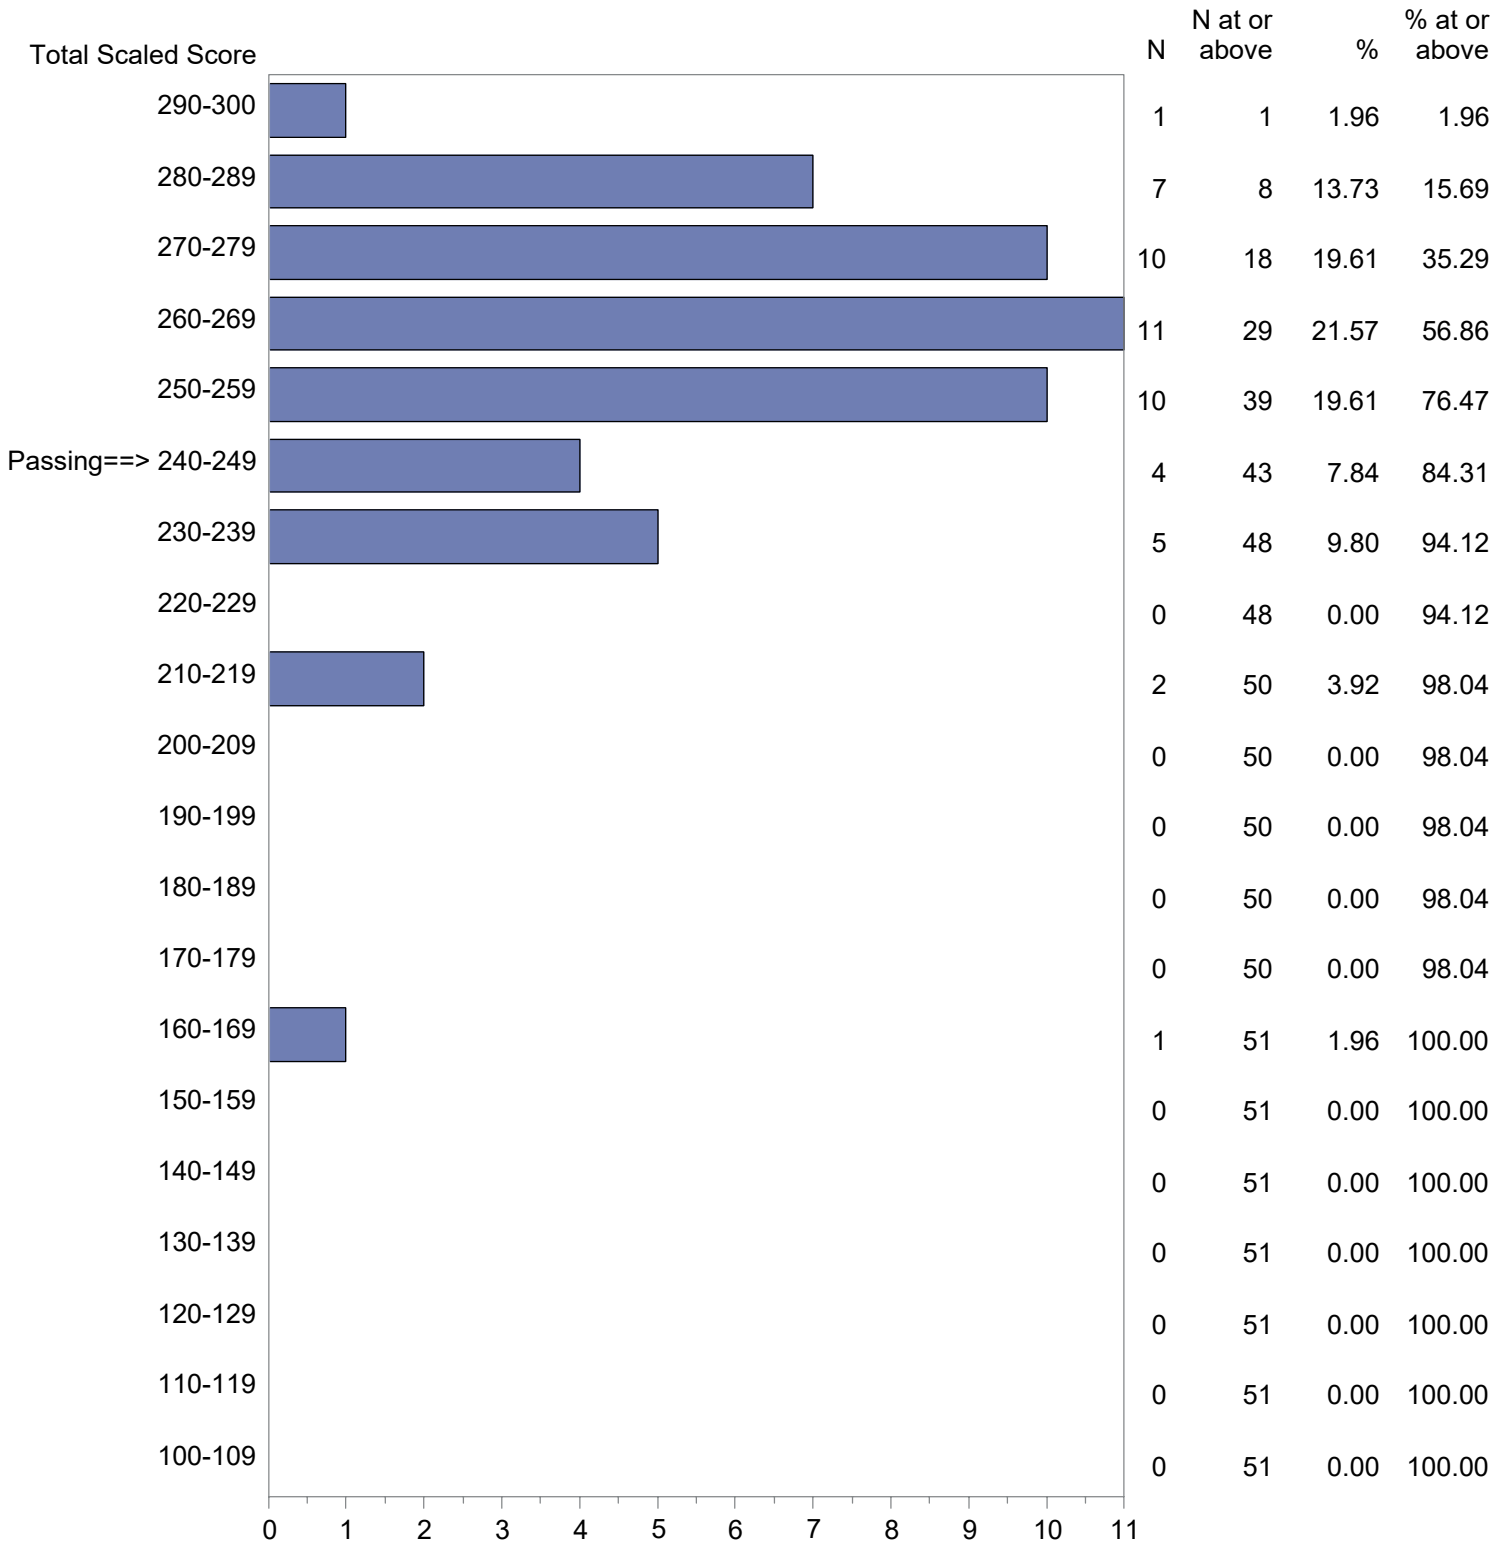

Massachusetts Tests for Educator Licensure (MTEL)
September 1, 2021 - August 31, 2022
Total Scaled Score Distribution by Test Field (All Forms)

Test Field=045 Theater

NOTE: The accompanying explanatory notes and interpretive cautions are an integral part of this report.