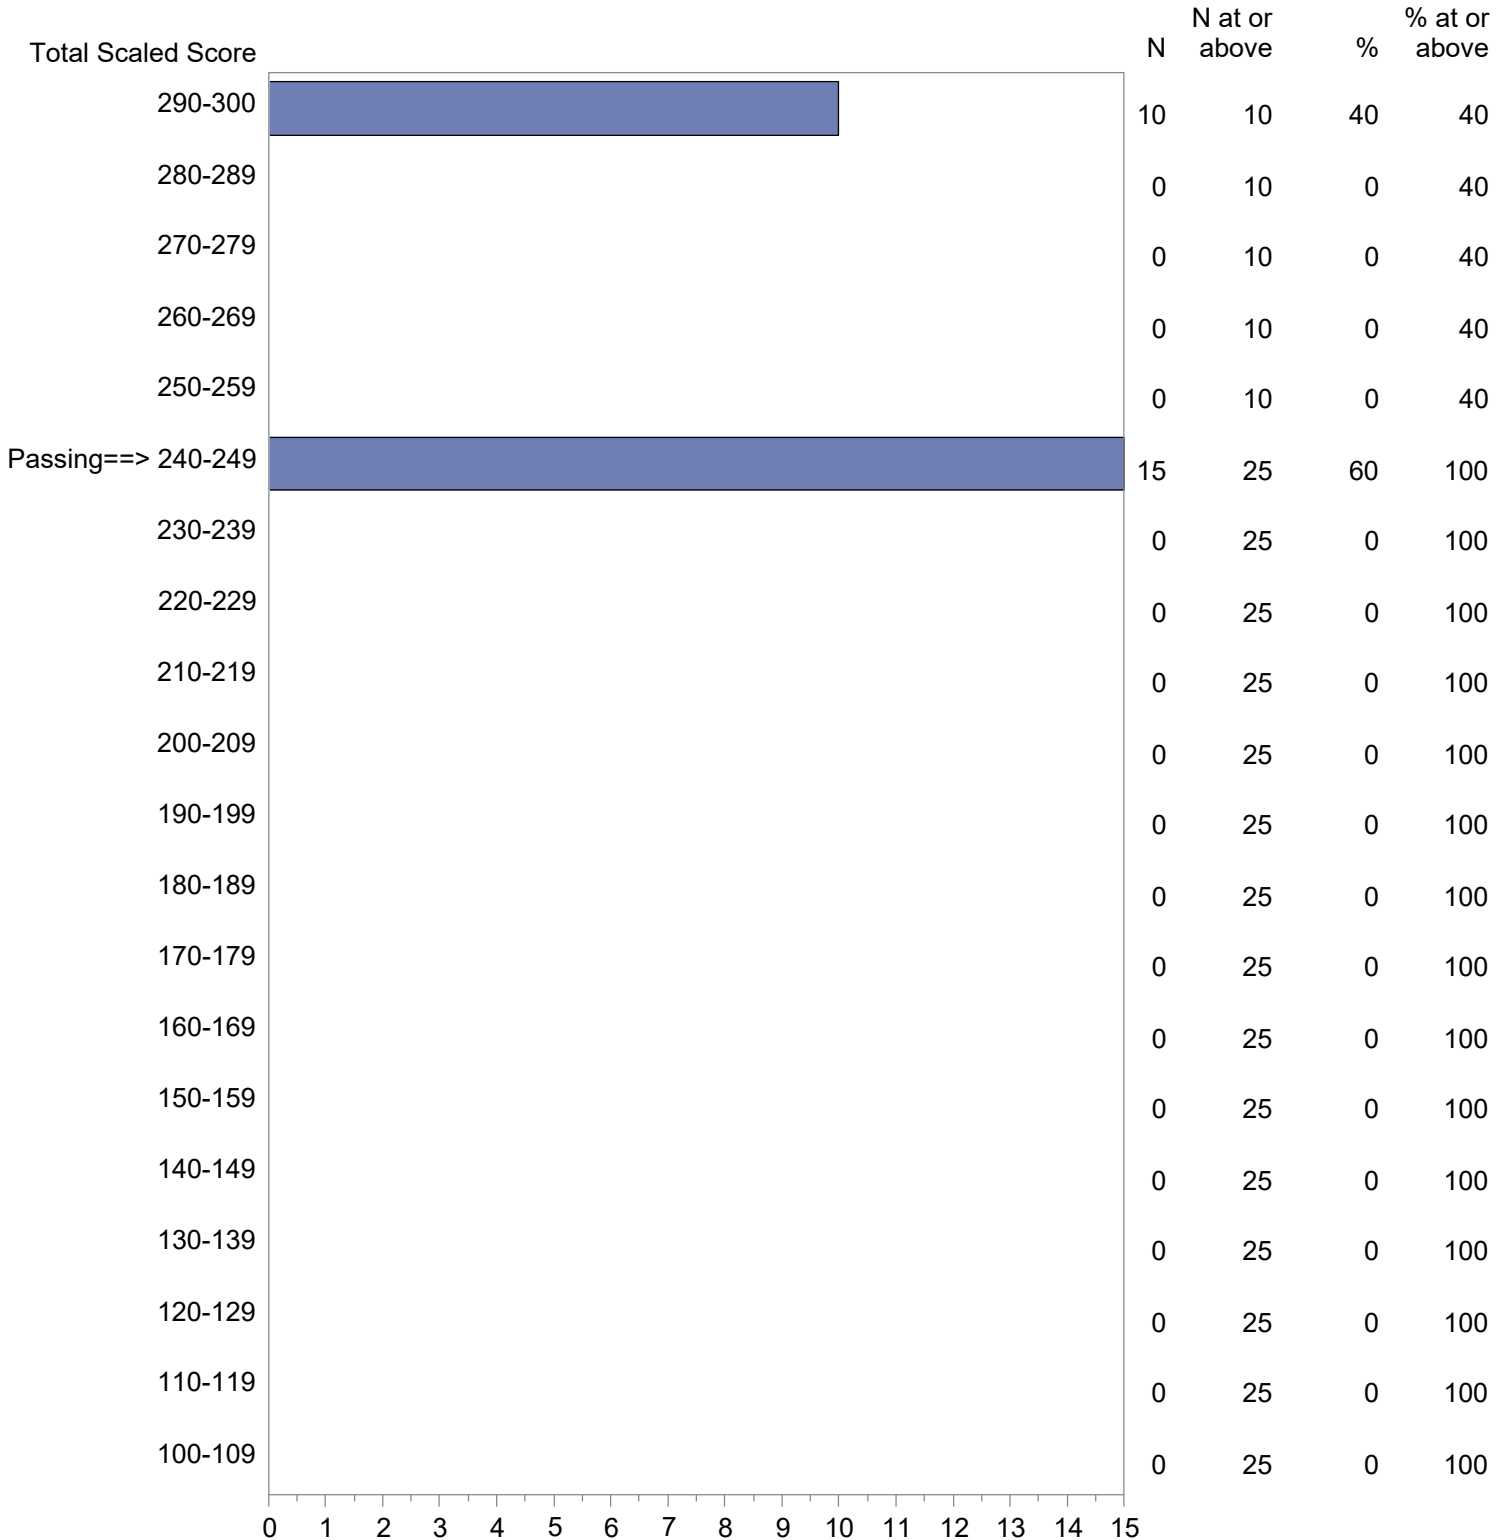

Massachusetts Tests for Educator Licensure (MTEL)
September 1, 2021 - August 31, 2022
Total Scaled Score Distribution by Test Field (All Forms)

Test Field=910 MTEL-Flex History Objective 0002

NOTE: The accompanying explanatory notes and interpretive cautions are an integral part of this report.