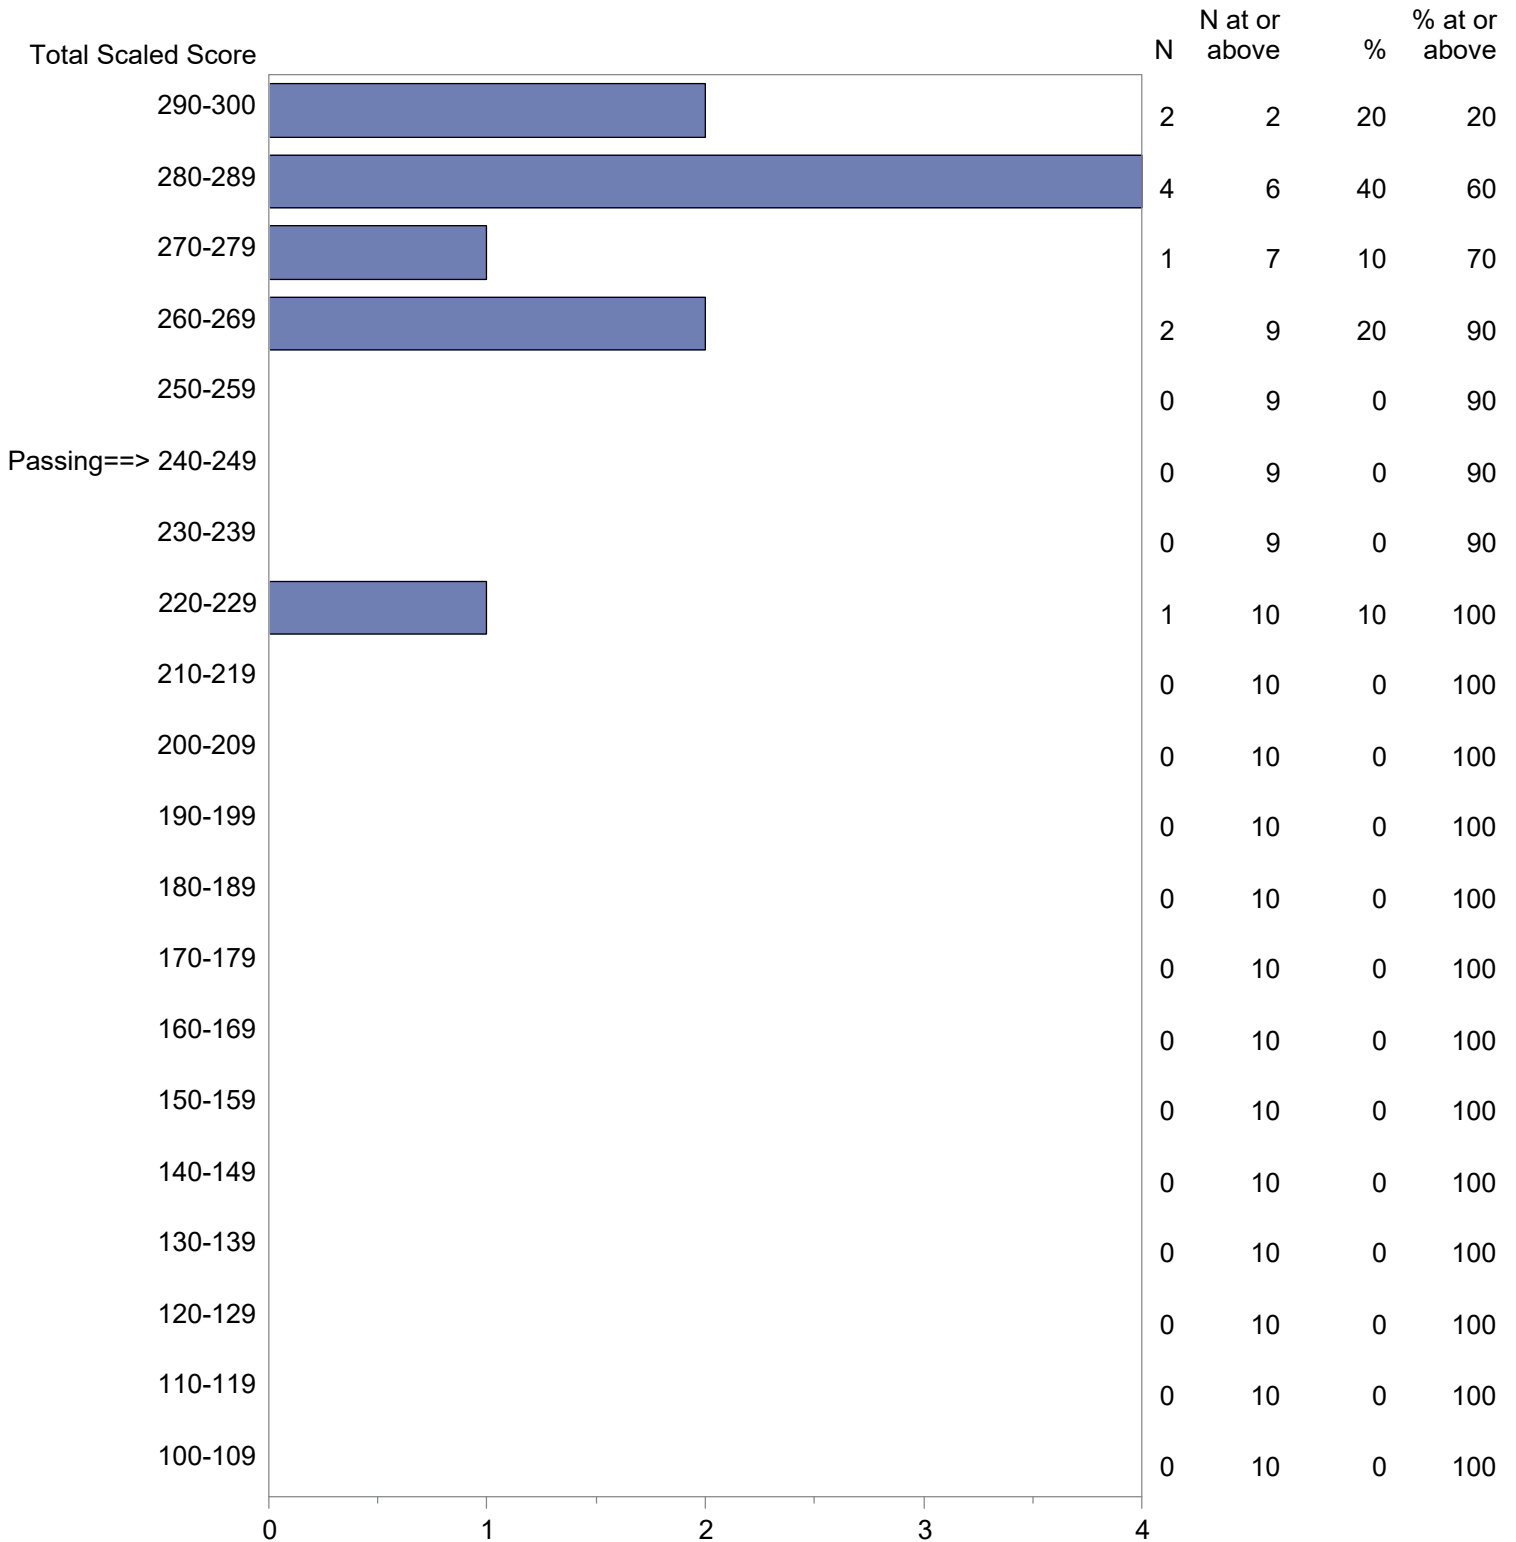

Massachusetts Tests for Educator Licensure (MTEL)
September 1, 2021 - August 31, 2022
Total Scaled Score Distribution by Test Field (All Forms)

Test Field=895 WEST-B: Reading subtest

NOTE: The accompanying explanatory notes and interpretive cautions are an integral part of this report.