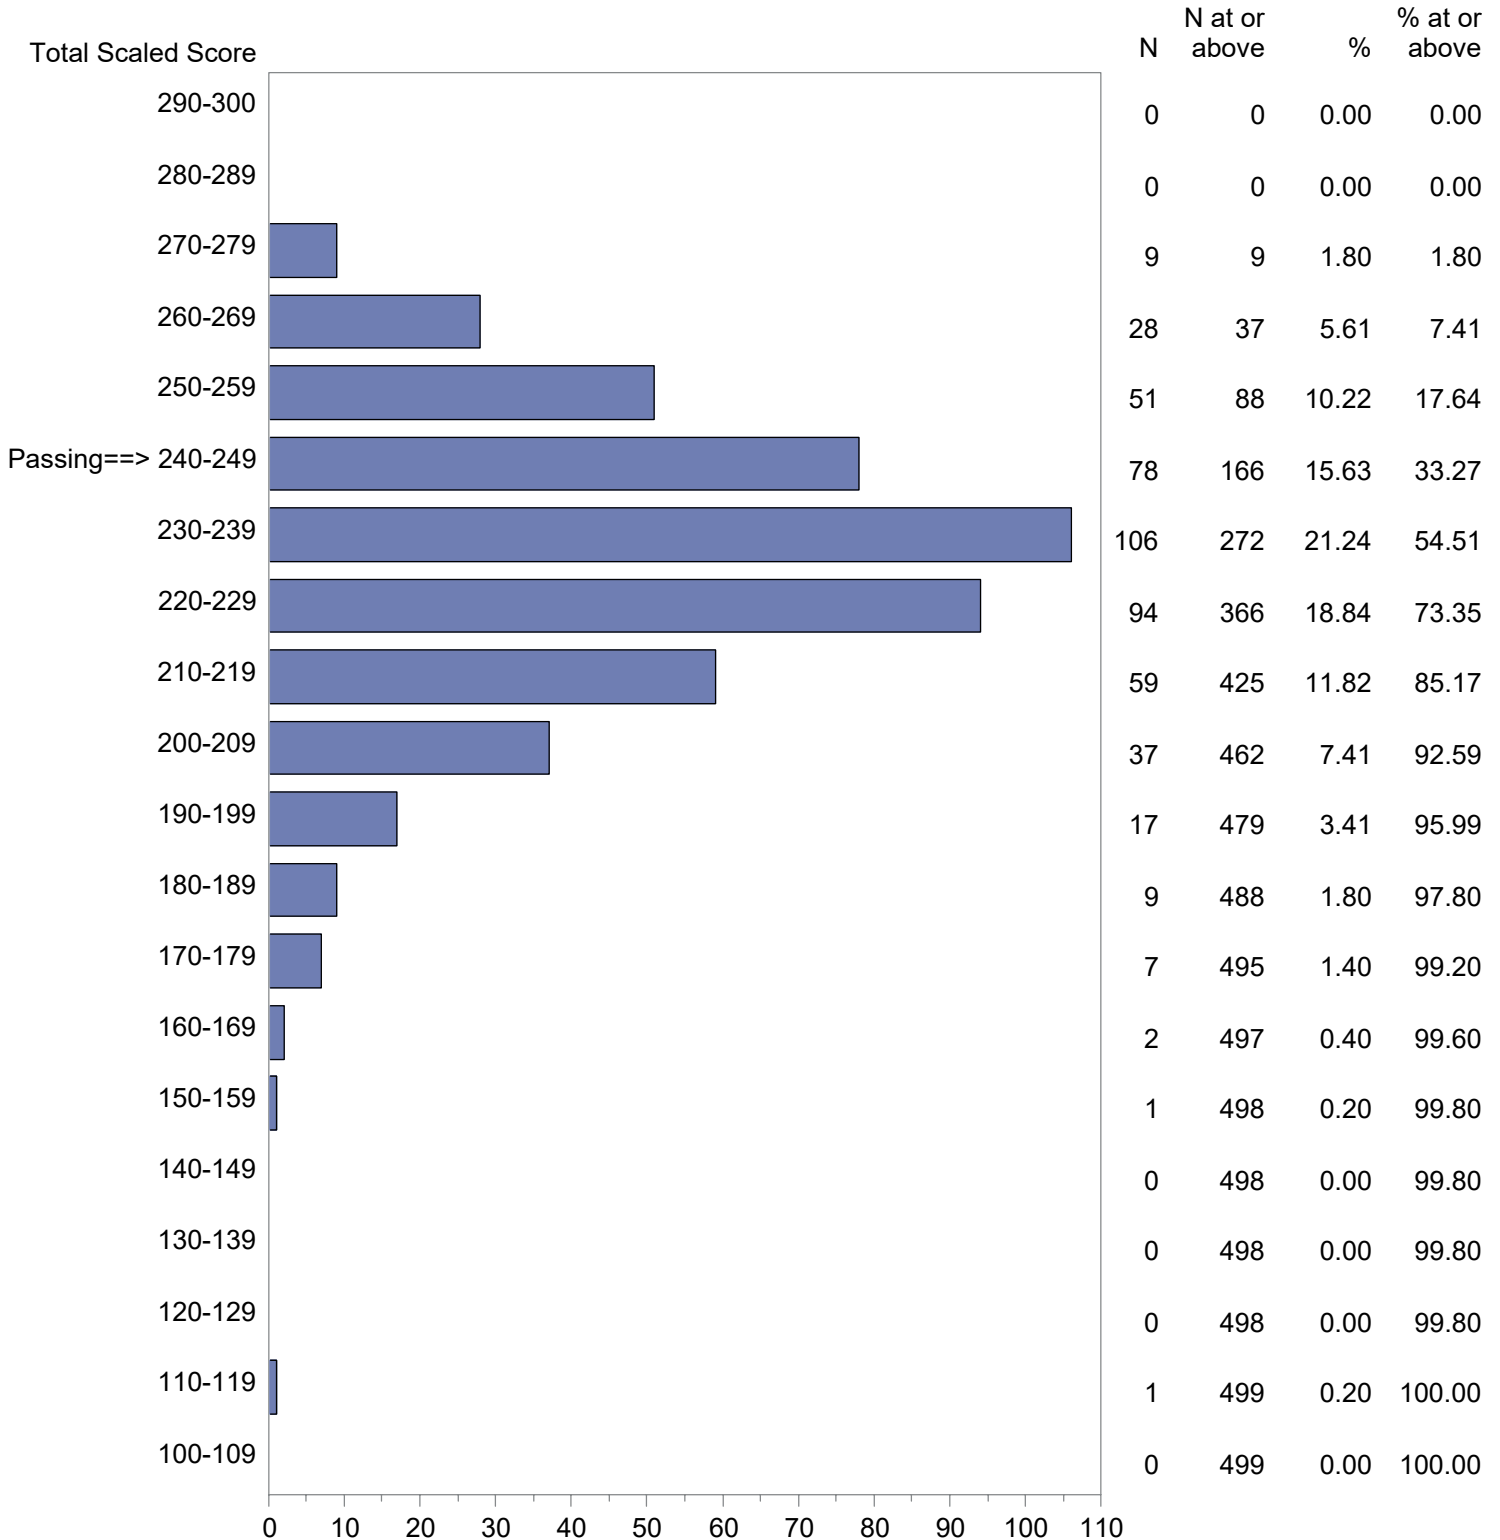

Massachusetts Tests for Educator Licensure (MTEL)
September 1, 2021 - August 31, 2022
Total Scaled Score Distribution by Test Field (All Forms)

Test Field=022 Physical Education

NOTE: The accompanying explanatory notes and interpretive cautions are an integral part of this report.