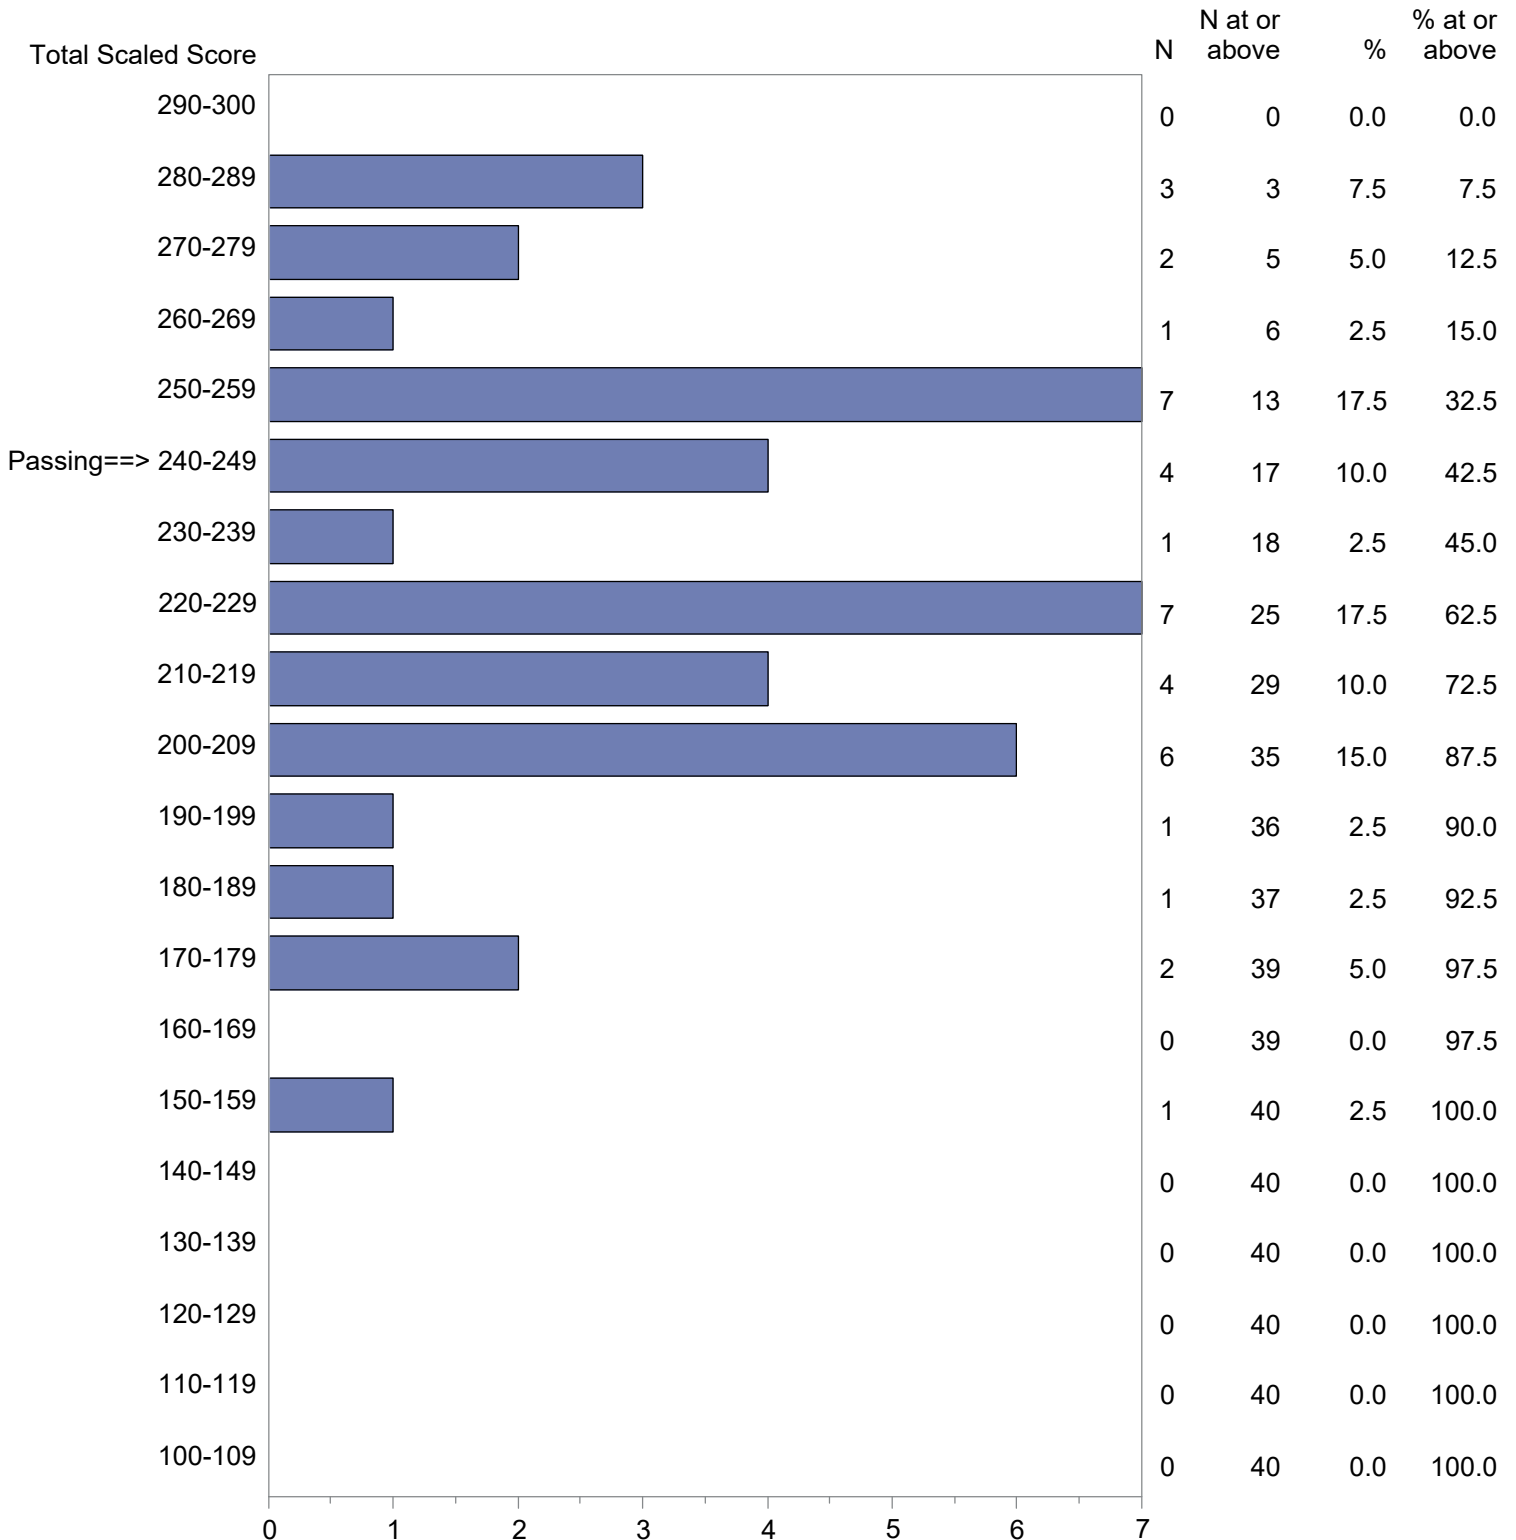

Massachusetts Tests for Educator Licensure (MTEL)
September 1, 2021 - August 31, 2022
Total Scaled Score Distribution by Test Field (All Forms)

Test Field=014 Earth Science

NOTE: The accompanying explanatory notes and interpretive cautions are an integral part of this report.