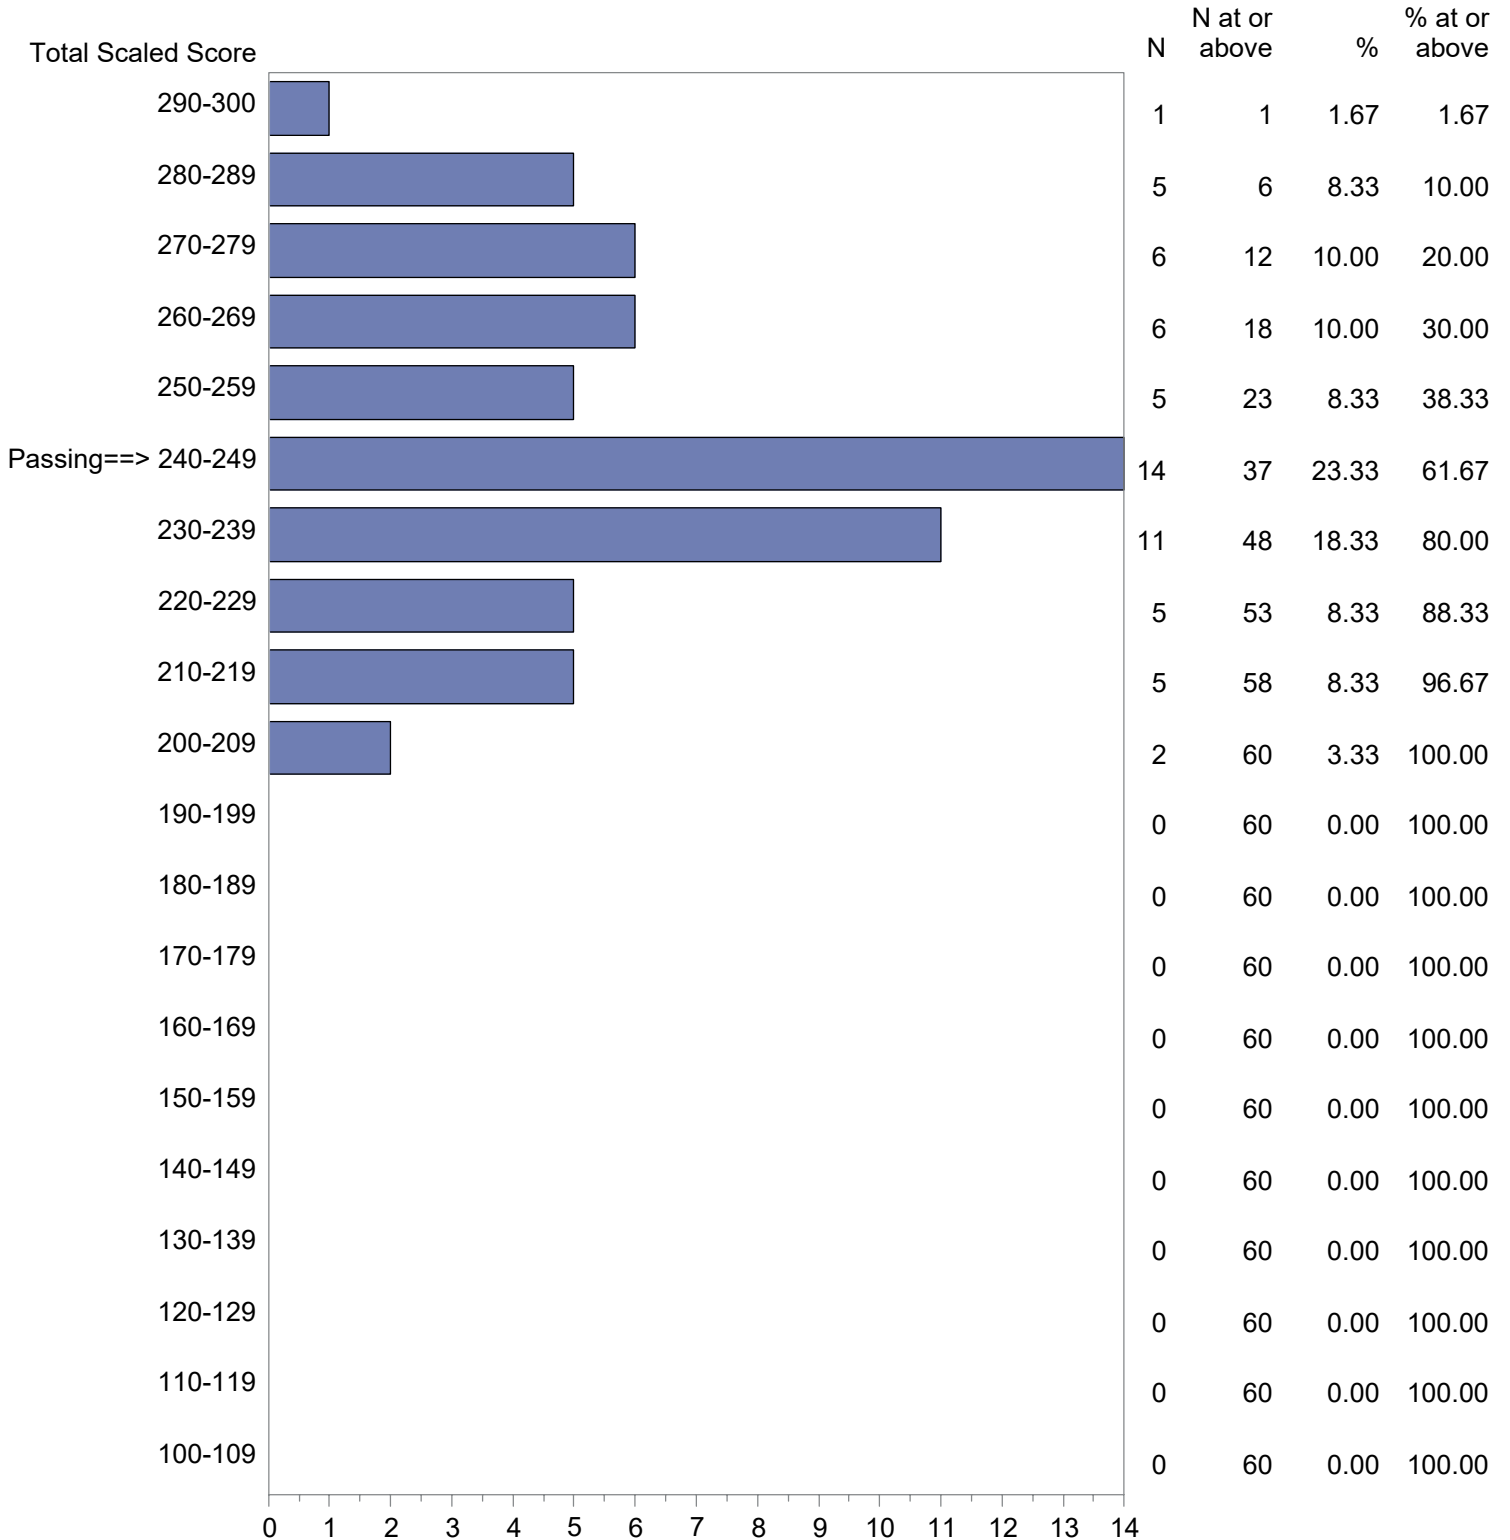

Massachusetts Tests for Educator Licensure (MTEL)
September 1, 2021 - August 31, 2022
Total Scaled Score Distribution by Test Field (All Forms)

Test Field=866 MoGEA: Reading Comprehension and Interpretation subtest

NOTE: The accompanying explanatory notes and interpretive cautions are an integral part of this report.