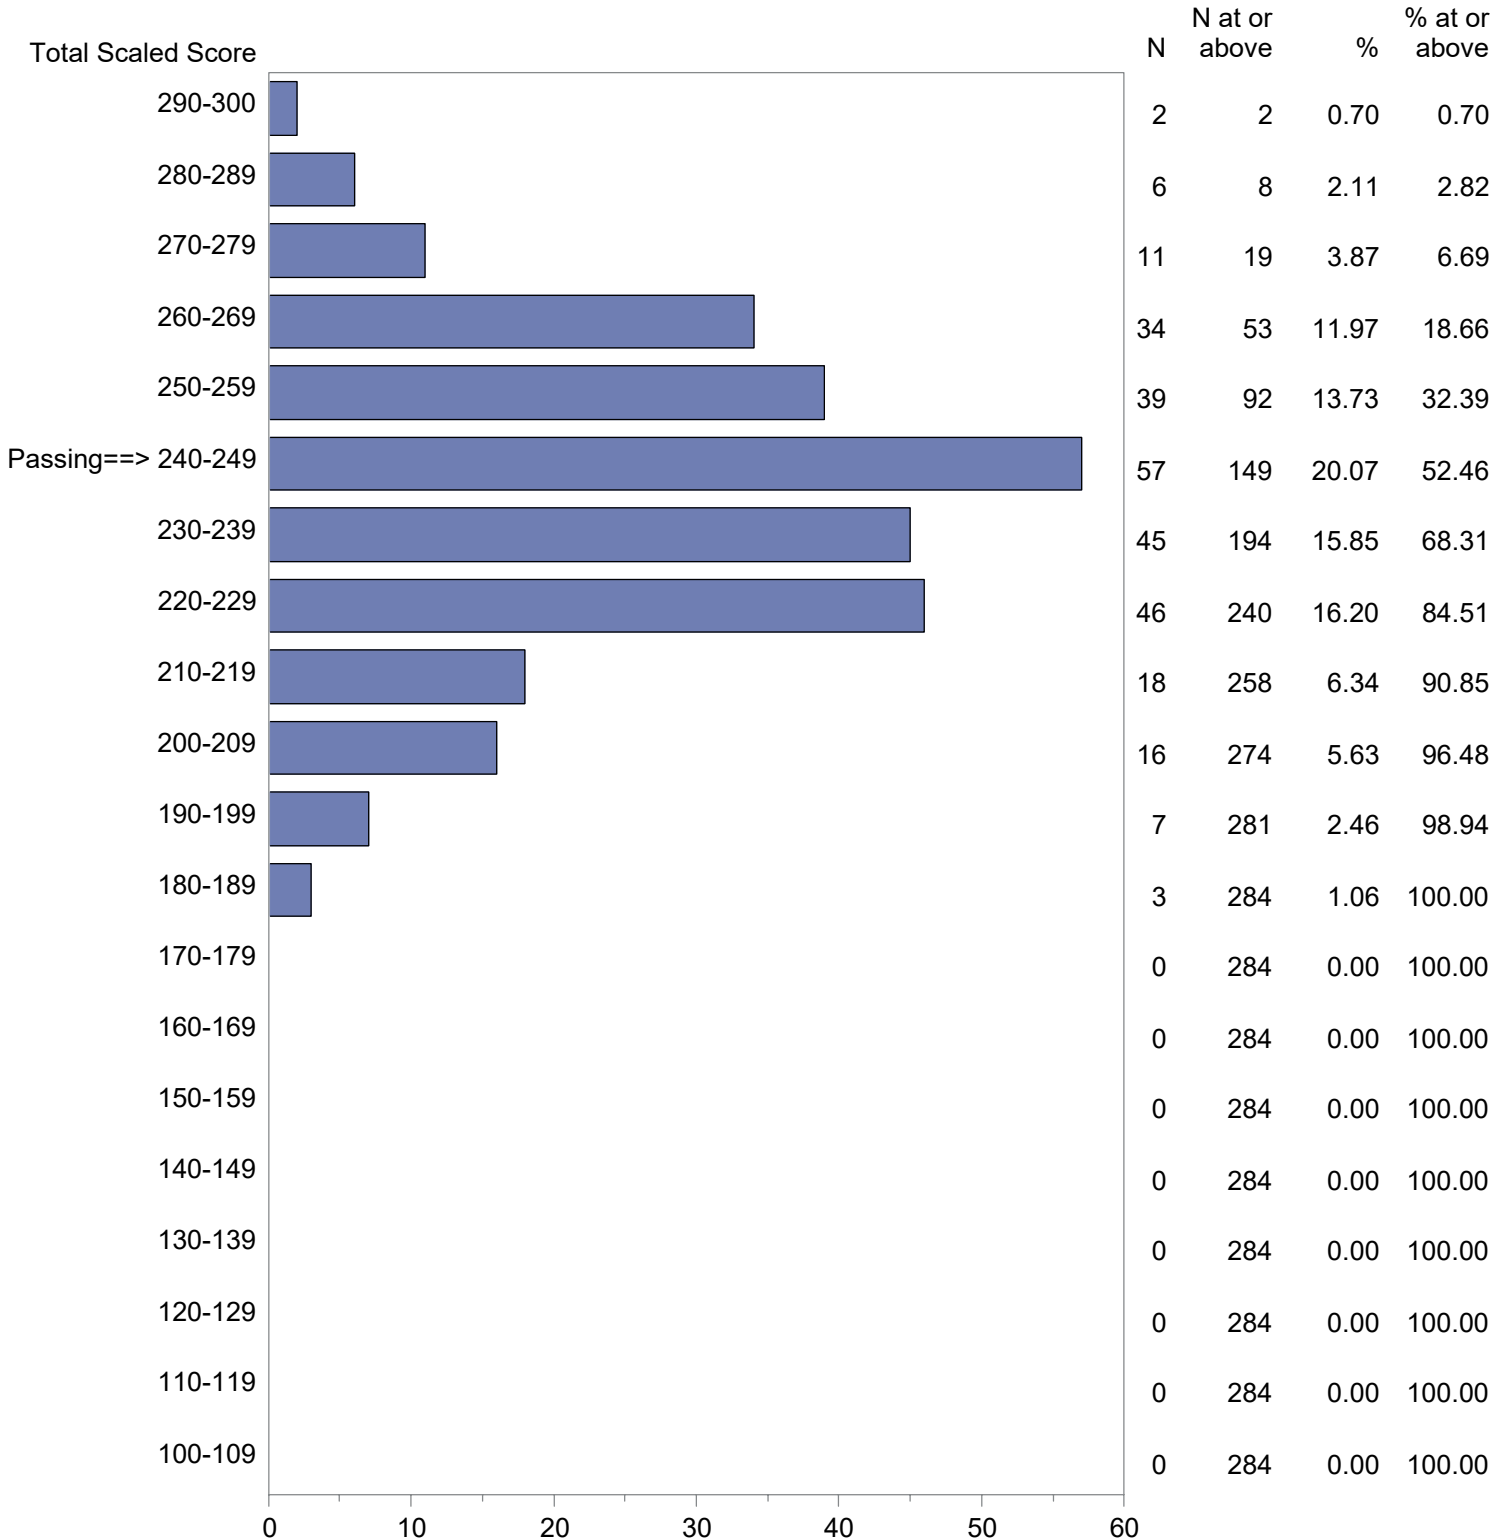

Massachusetts Tests for Educator Licensure (MTEL)
September 1, 2021 - August 31, 2022
Total Scaled Score Distribution by Test Field (All Forms)

Test Field=016 Music

NOTE: The accompanying explanatory notes and interpretive cautions are an integral part of this report.