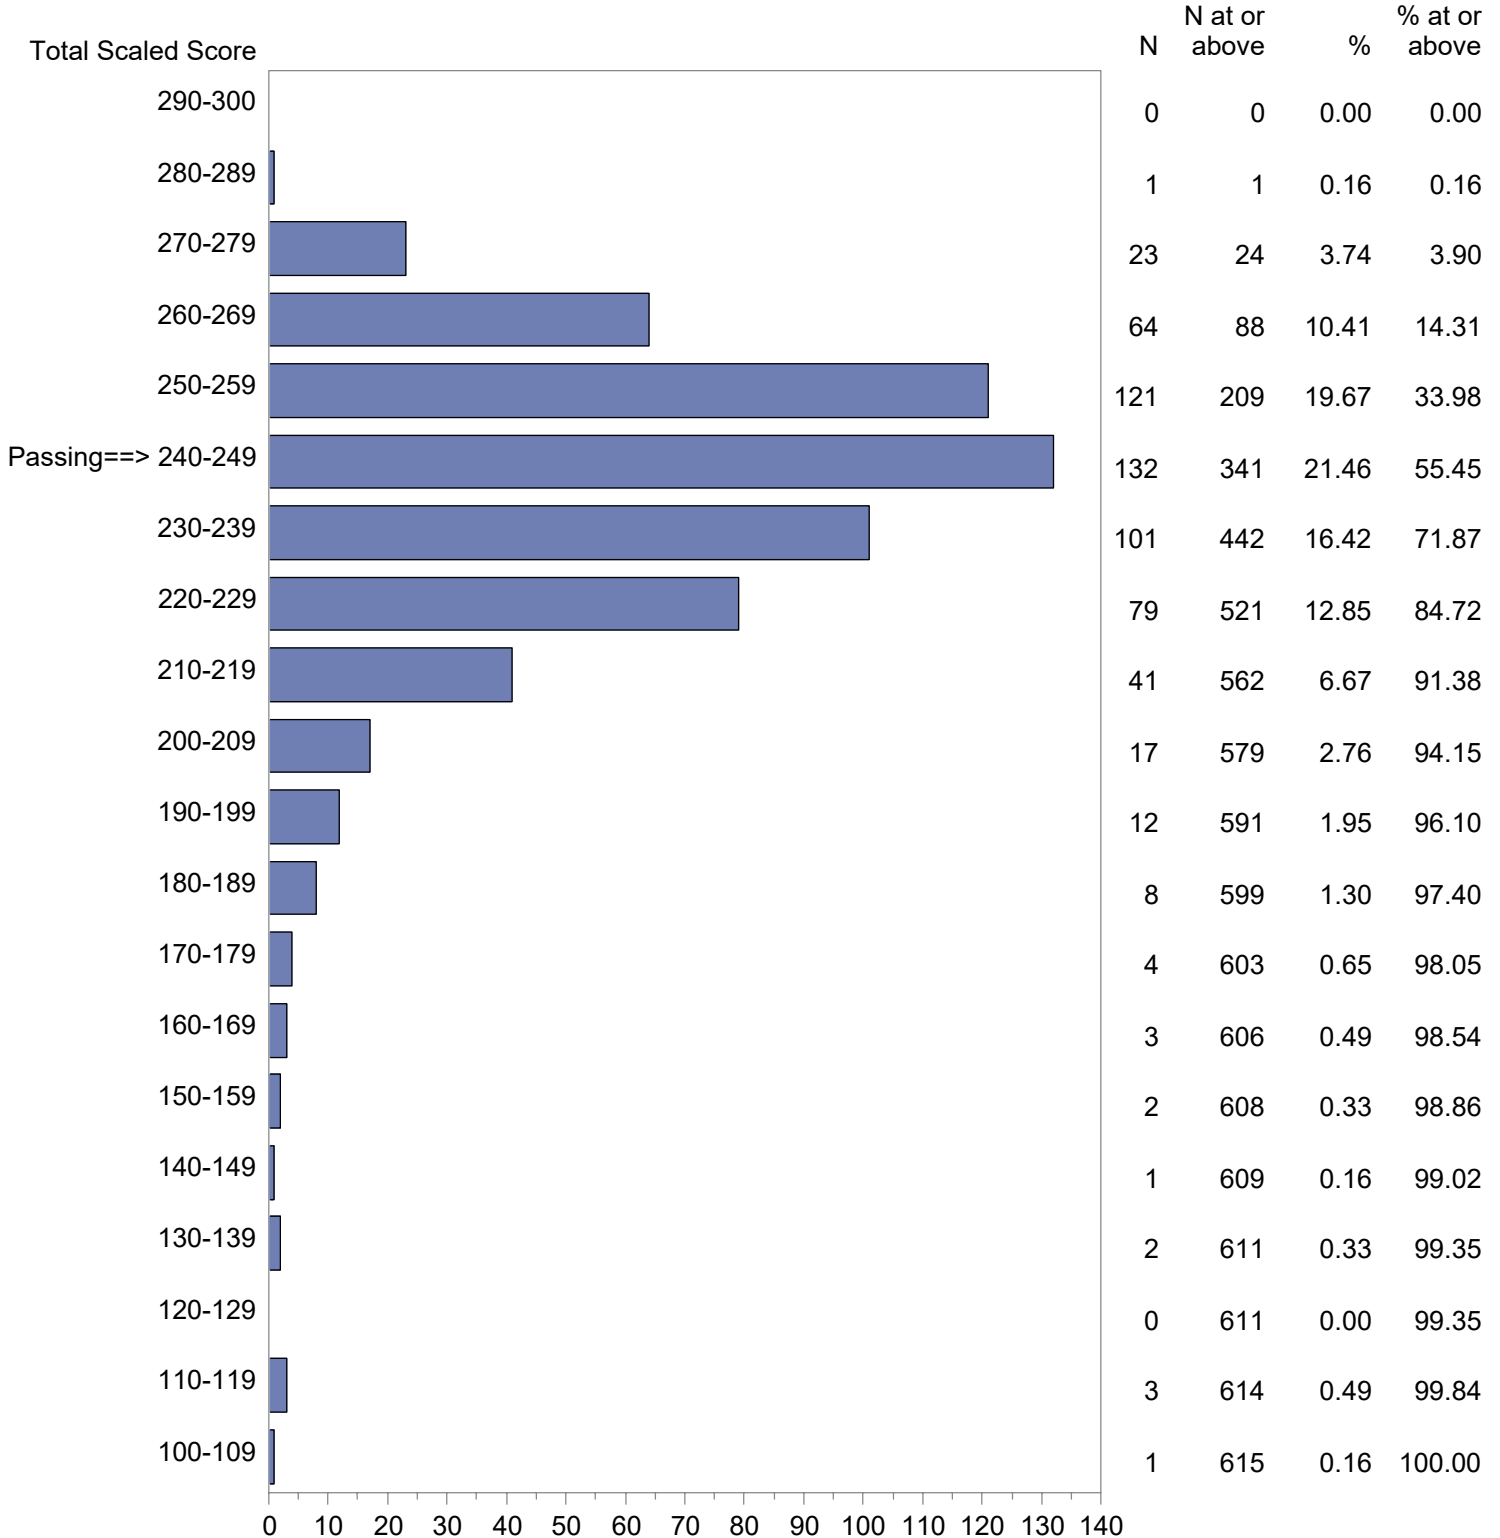

Massachusetts Tests for Educator Licensure (MTEL)
September 1, 2021 - August 31, 2022
Total Scaled Score Distribution by Test Field (All Forms)

Test Field=056 Sheltered English Immersion

NOTE: The accompanying explanatory notes and interpretive cautions are an integral part of this report.