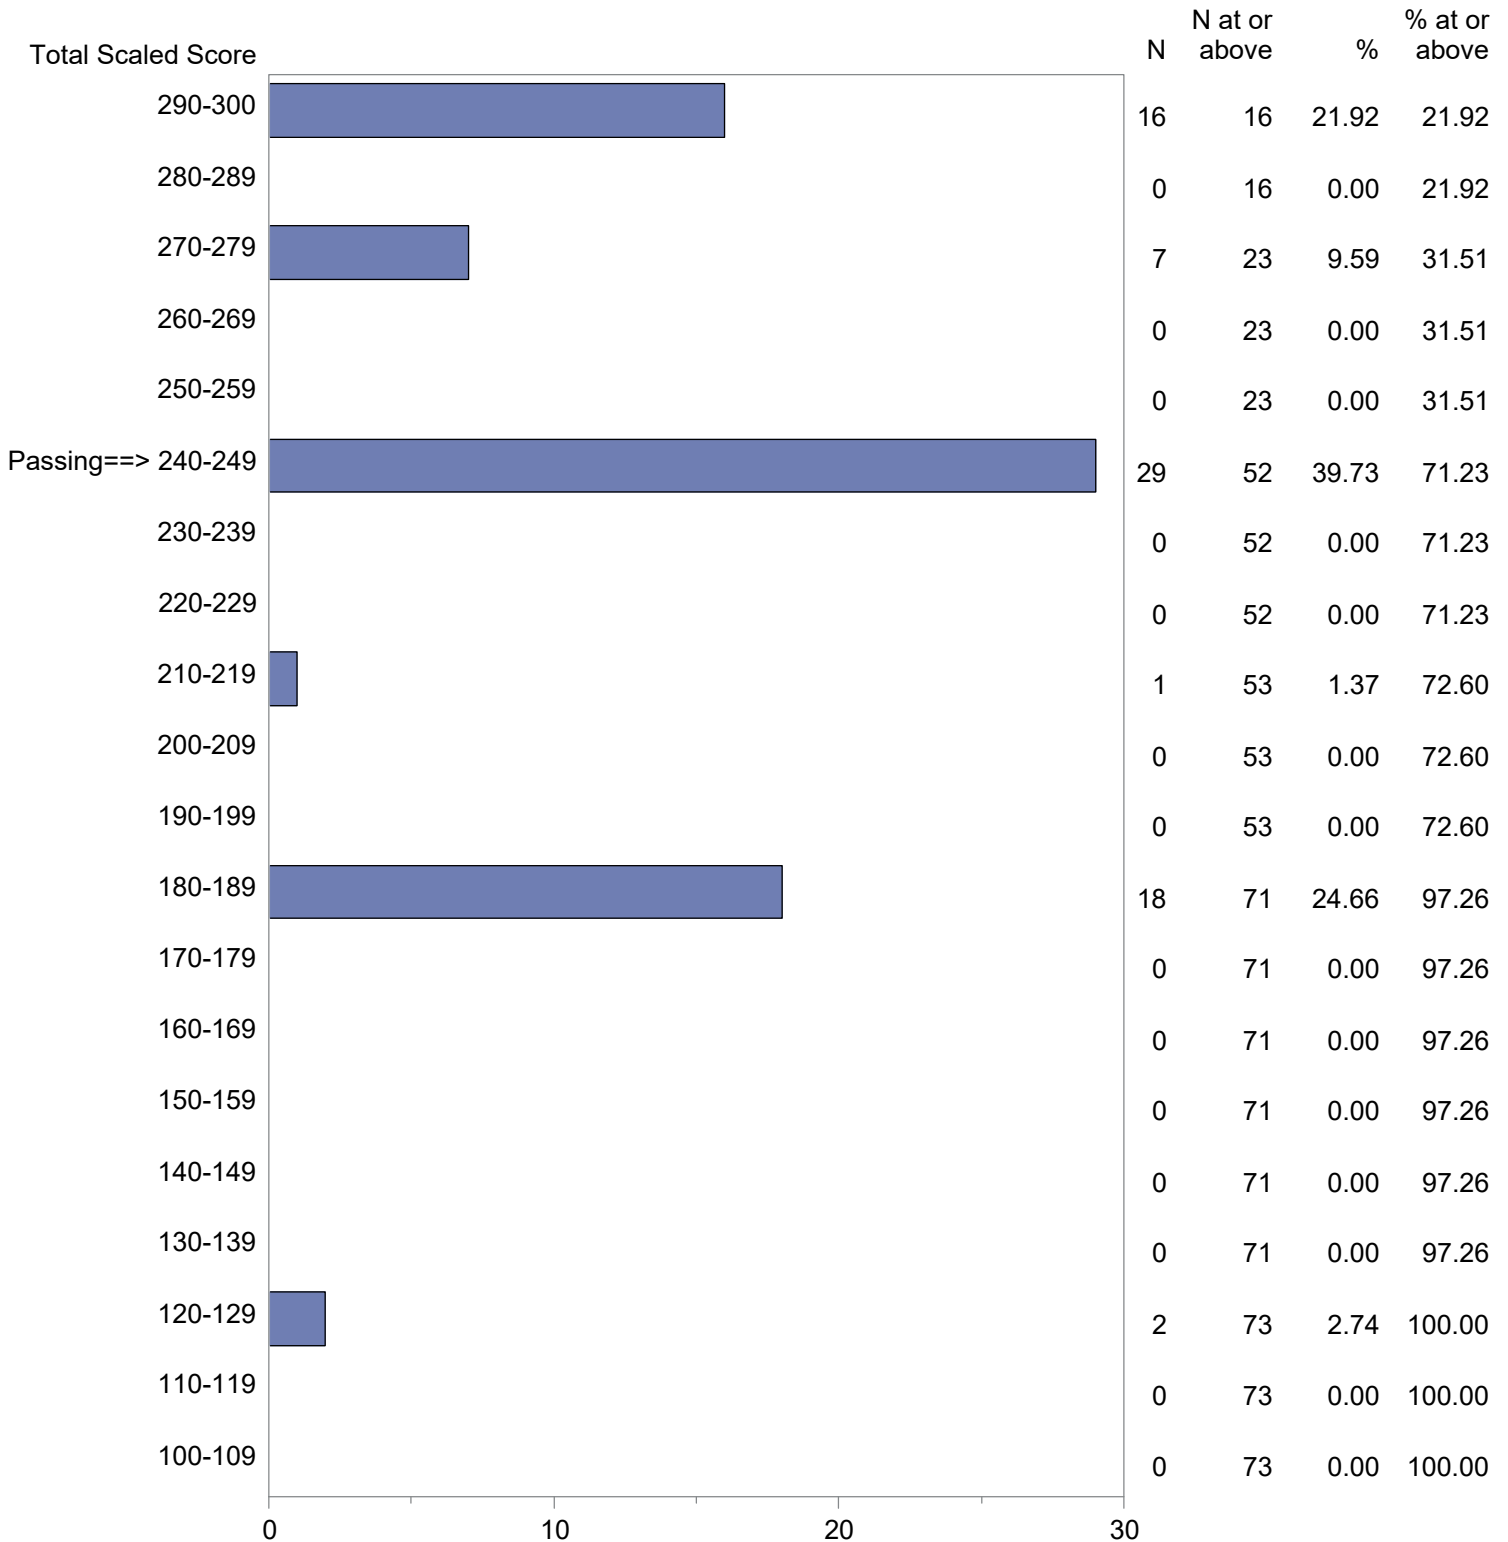

Massachusetts Tests for Educator Licensure (MTEL)
September 1, 2021 - August 31, 2022
Total Scaled Score Distribution by Test Field (All Forms)

Test Field=907 MTEL-Flex Gen Curric Multisubject Objective 0010

NOTE: The accompanying explanatory notes and interpretive cautions are an integral part of this report.