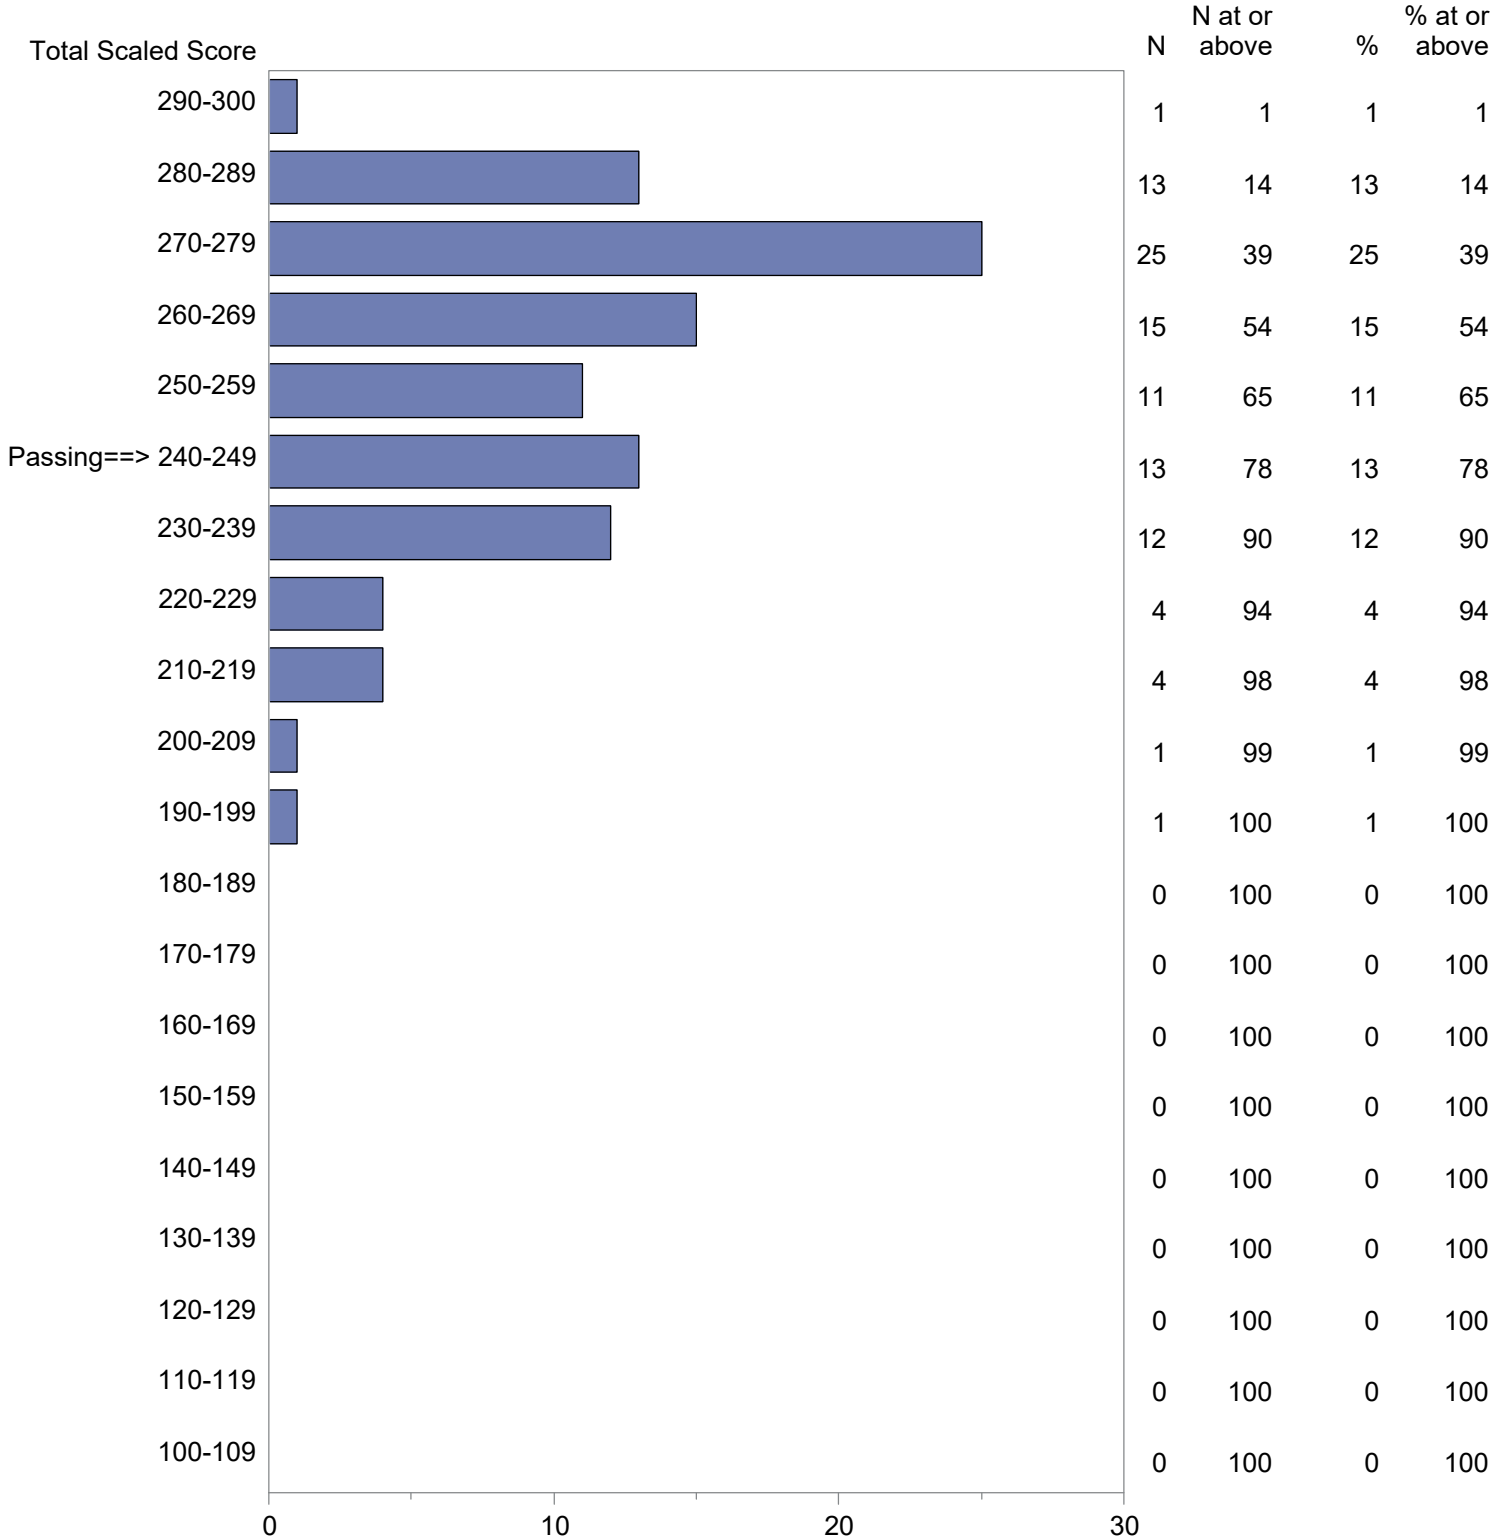

Massachusetts Tests for Educator Licensure (MTEL)
September 1, 2021 - August 31, 2022
Total Scaled Score Distribution by Test Field (All Forms)

Test Field=071 Digital Literacy and Computer Science

NOTE: The accompanying explanatory notes and interpretive cautions are an integral part of this report.