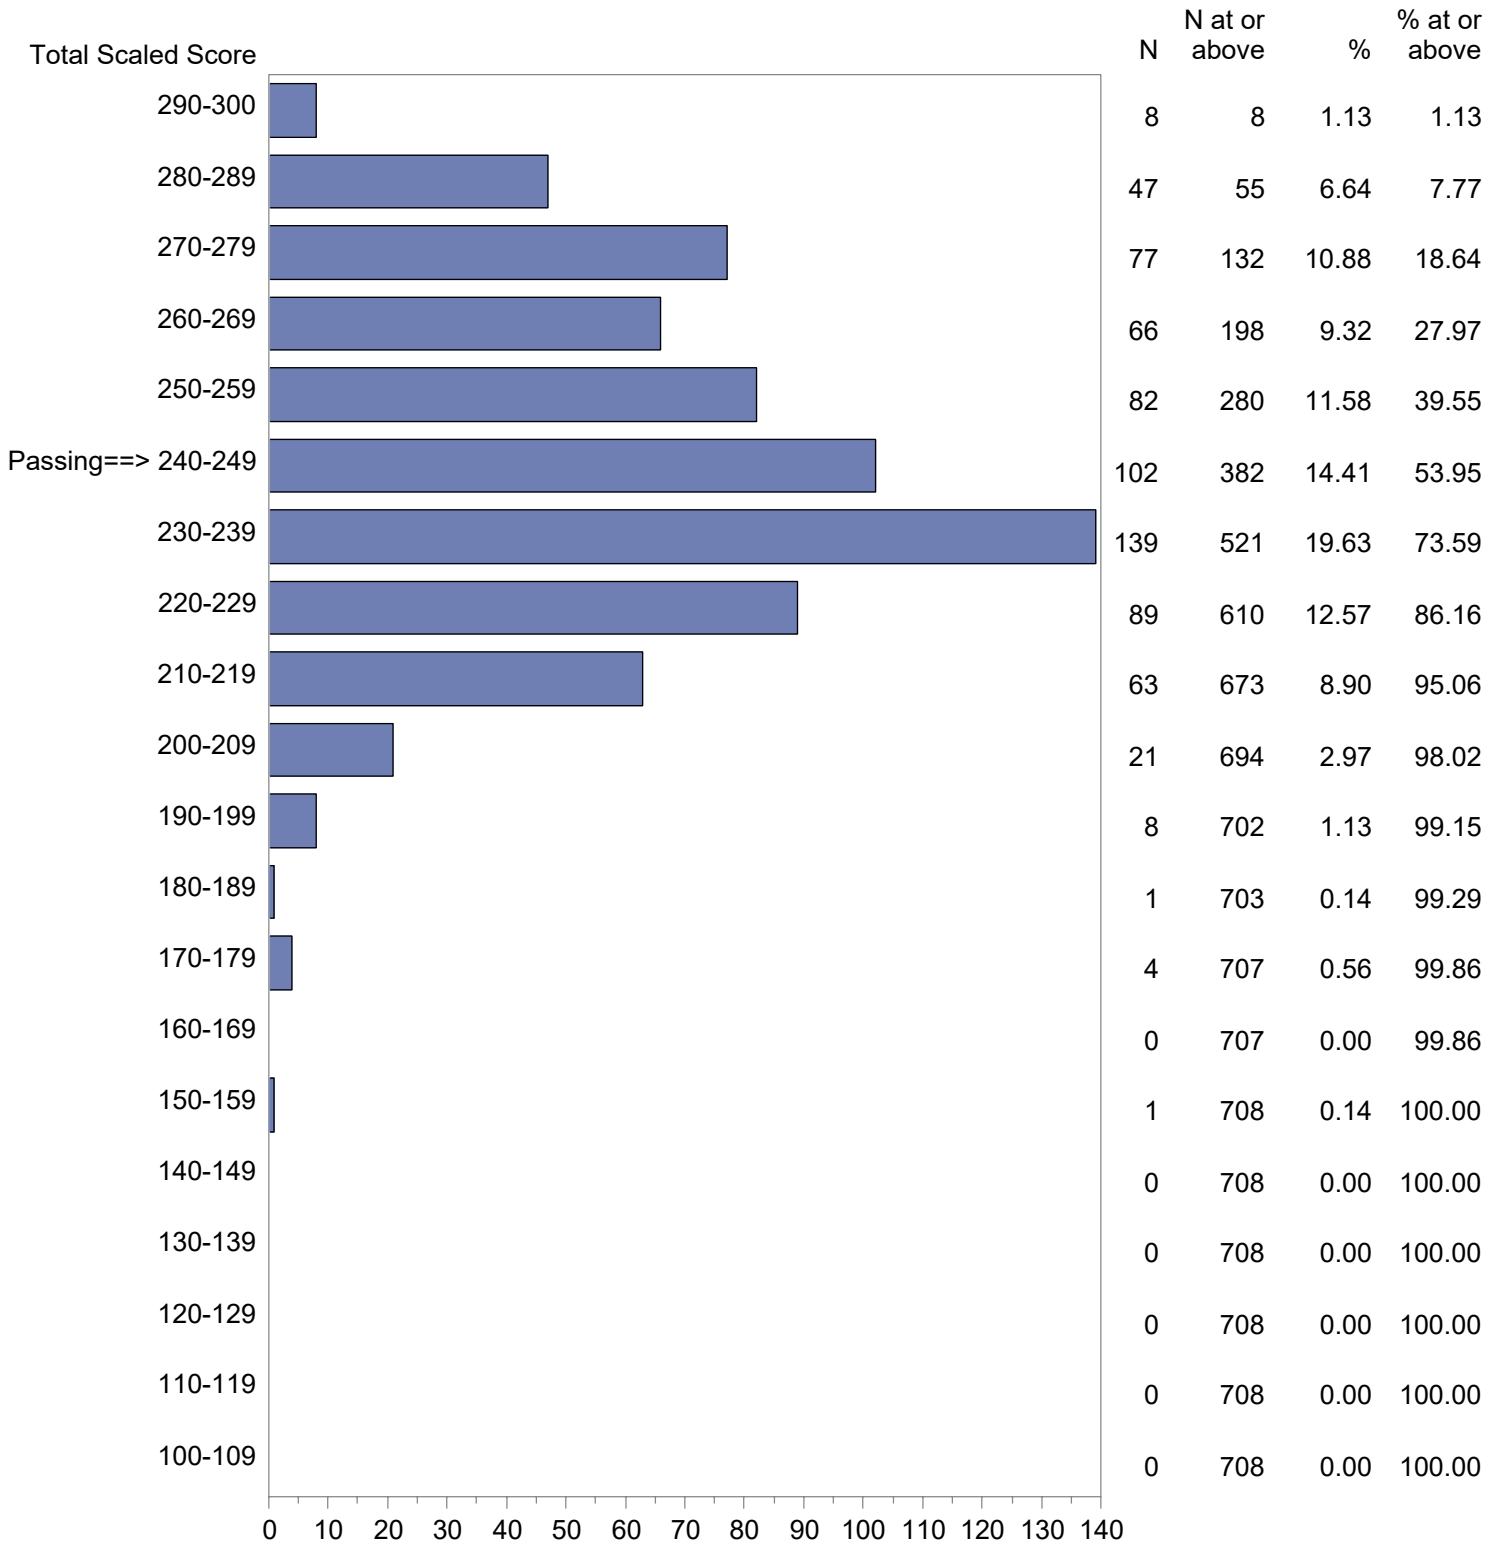

Massachusetts Tests for Educator Licensure (MTEL)
September 1, 2021 - August 31, 2022
Total Scaled Score Distribution by Test Field (All Forms)

Test Field=006 History

NOTE: The accompanying explanatory notes and interpretive cautions are an integral part of this report.