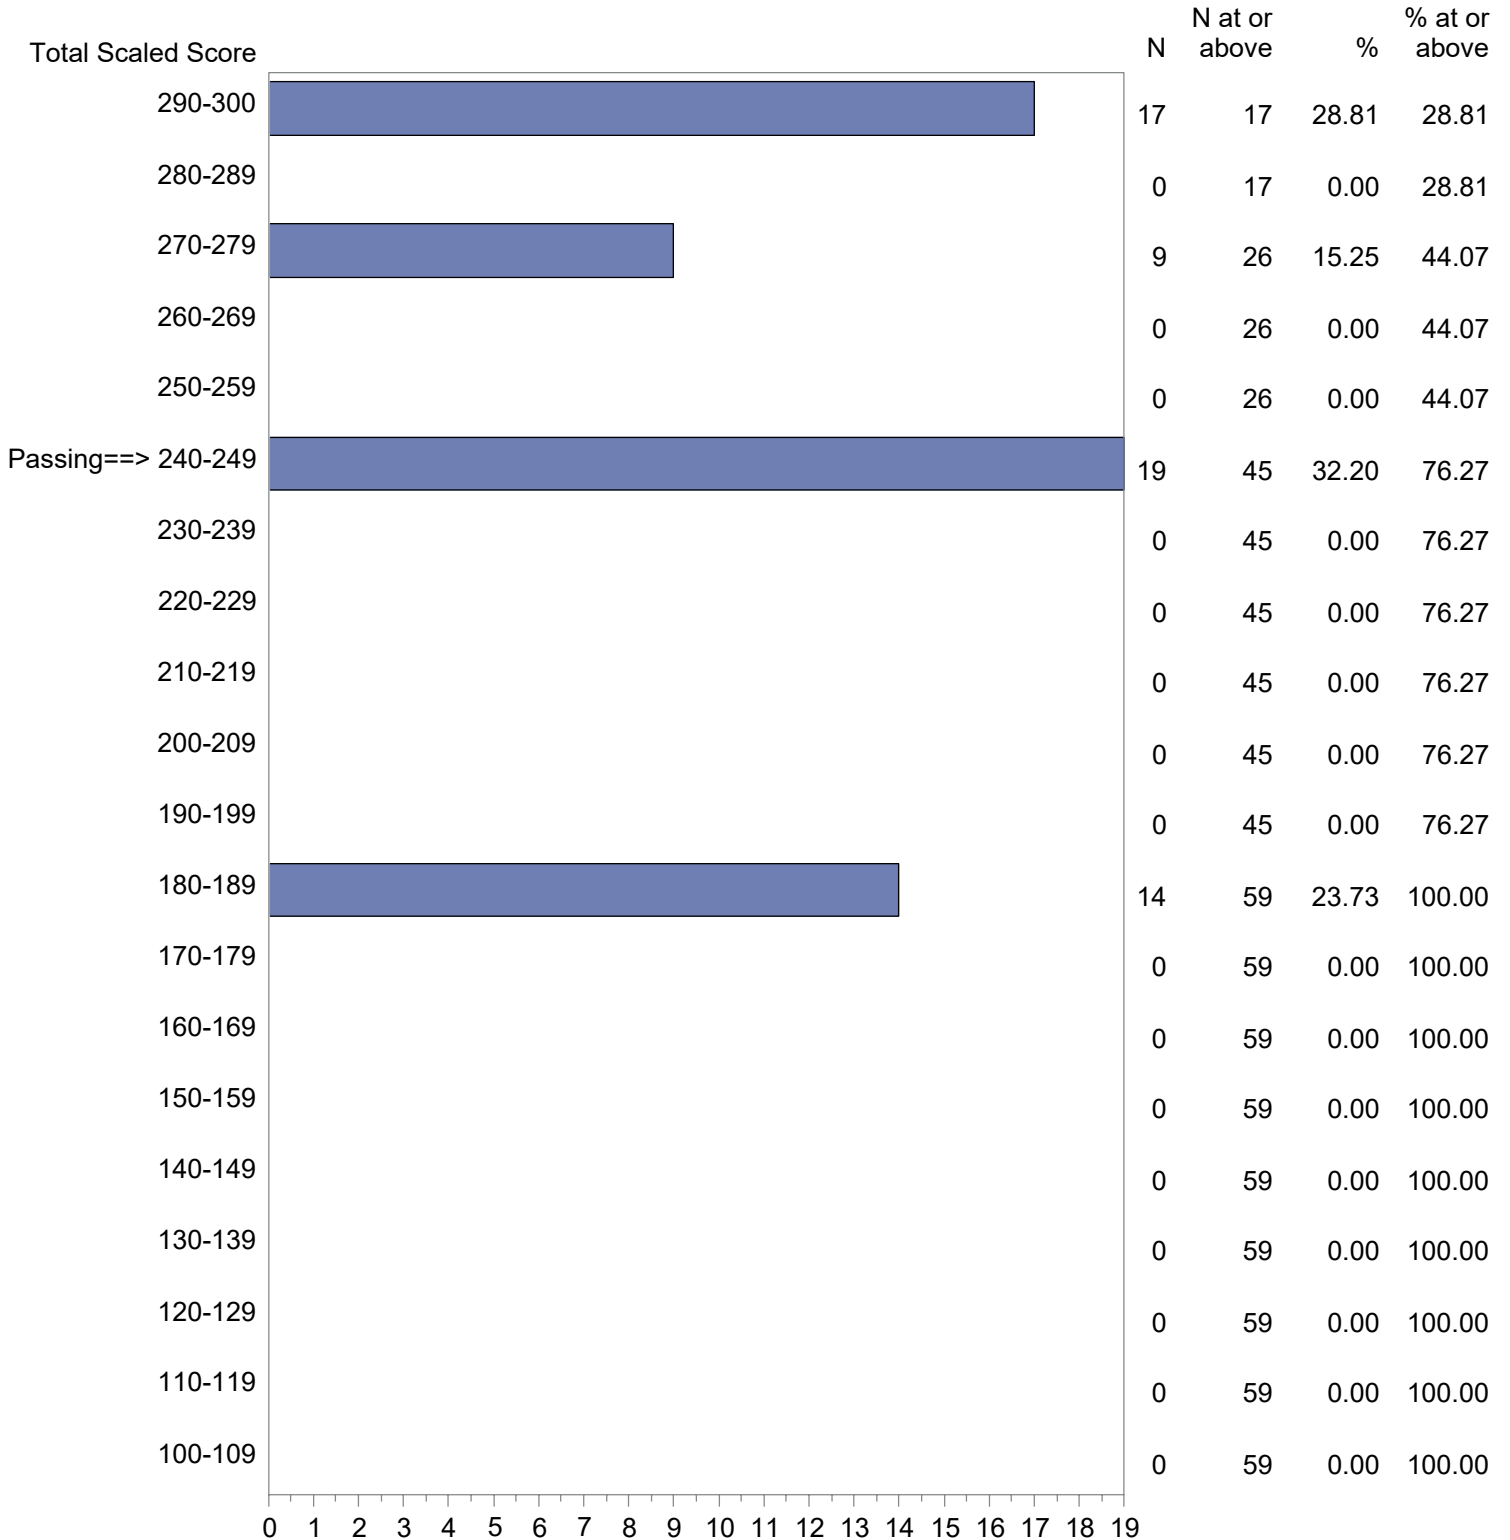

Massachusetts Tests for Educator Licensure (MTEL)
September 1, 2021 - August 31, 2022
Total Scaled Score Distribution by Test Field (All Forms)

Test Field=906 MTEL-Flex Gen Curric Multisubject Objective 0006

NOTE: The accompanying explanatory notes and interpretive cautions are an integral part of this report.