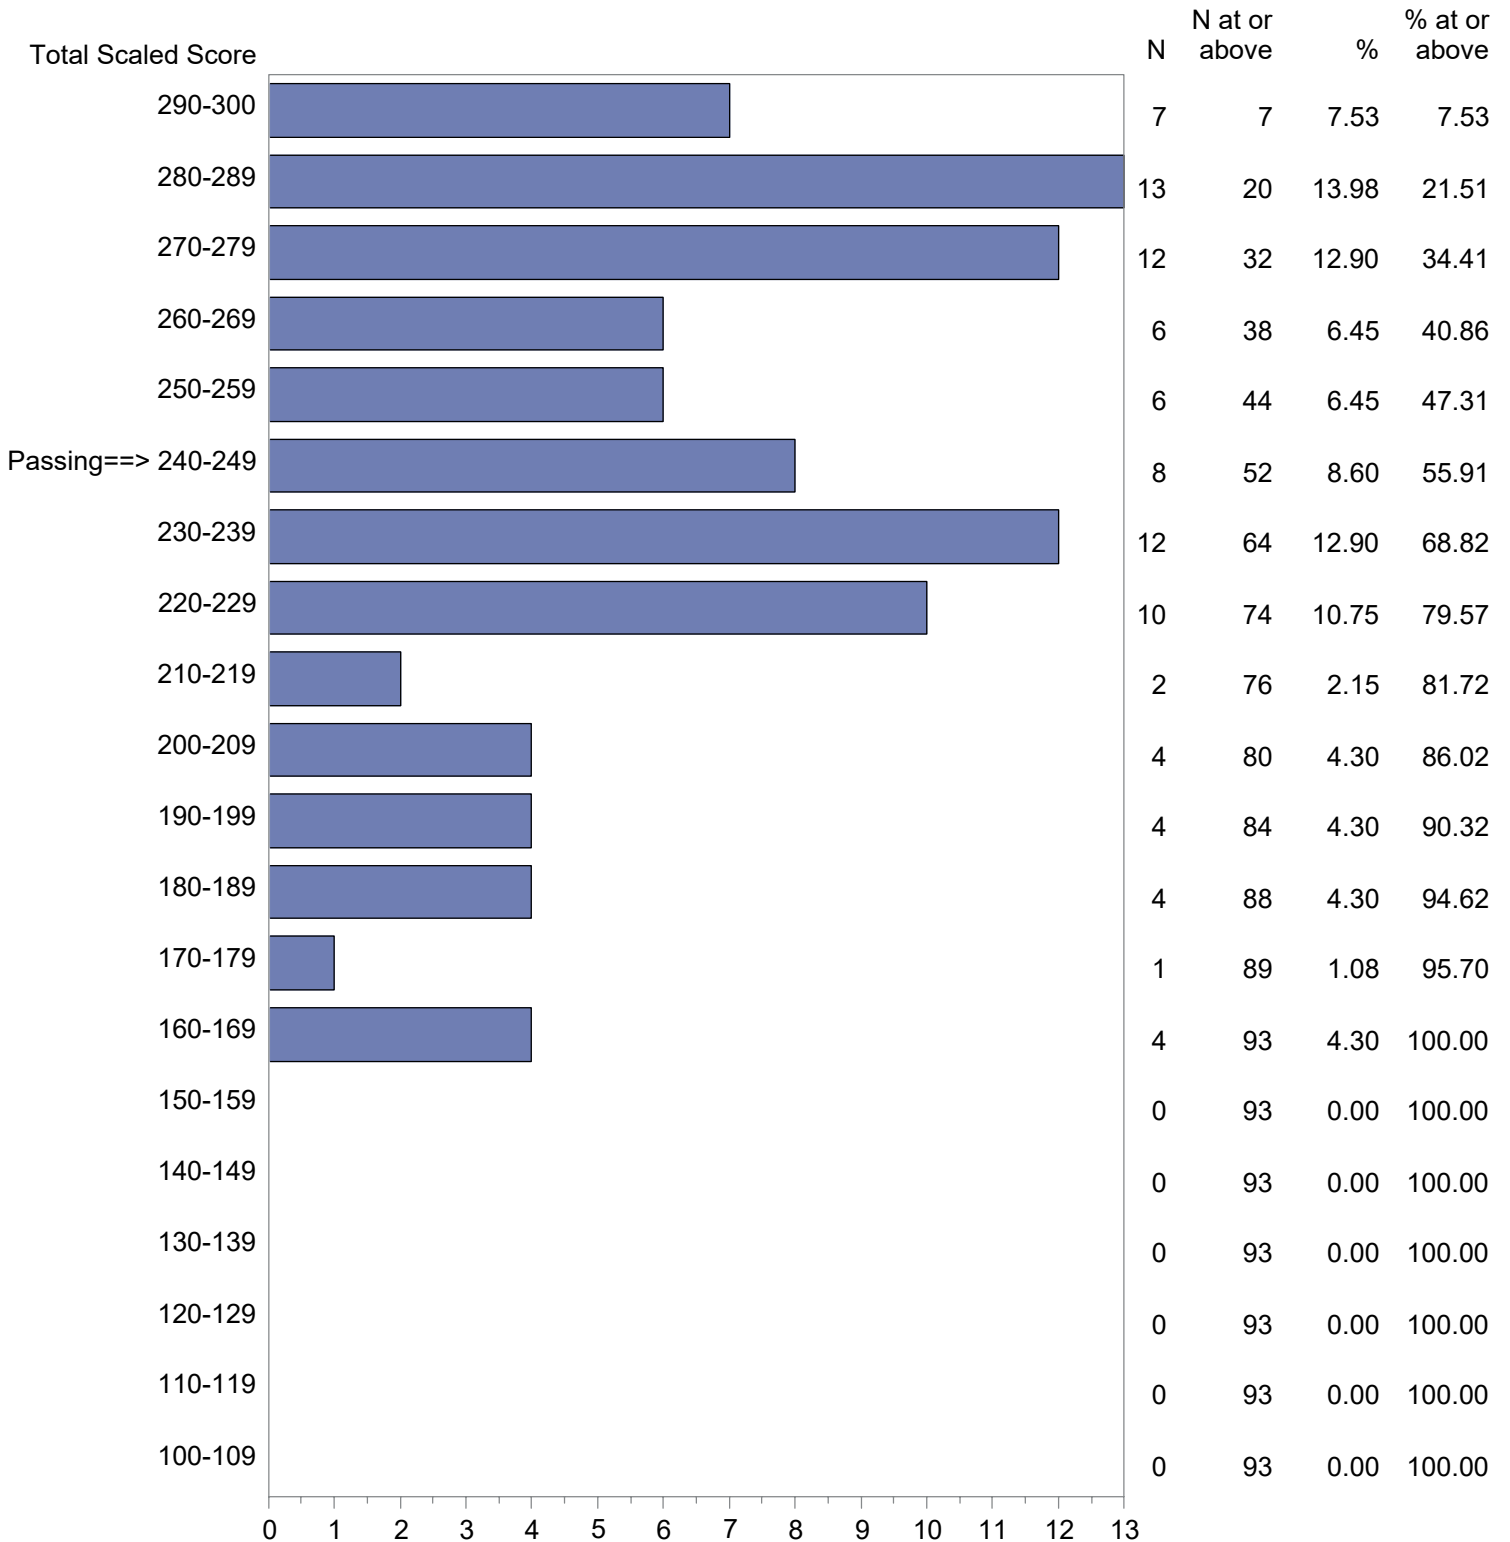

Massachusetts Tests for Educator Licensure (MTEL)
September 1, 2021 - August 31, 2022
Total Scaled Score Distribution by Test Field (All Forms)

Test Field=011 Physics

NOTE: The accompanying explanatory notes and interpretive cautions are an integral part of this report.