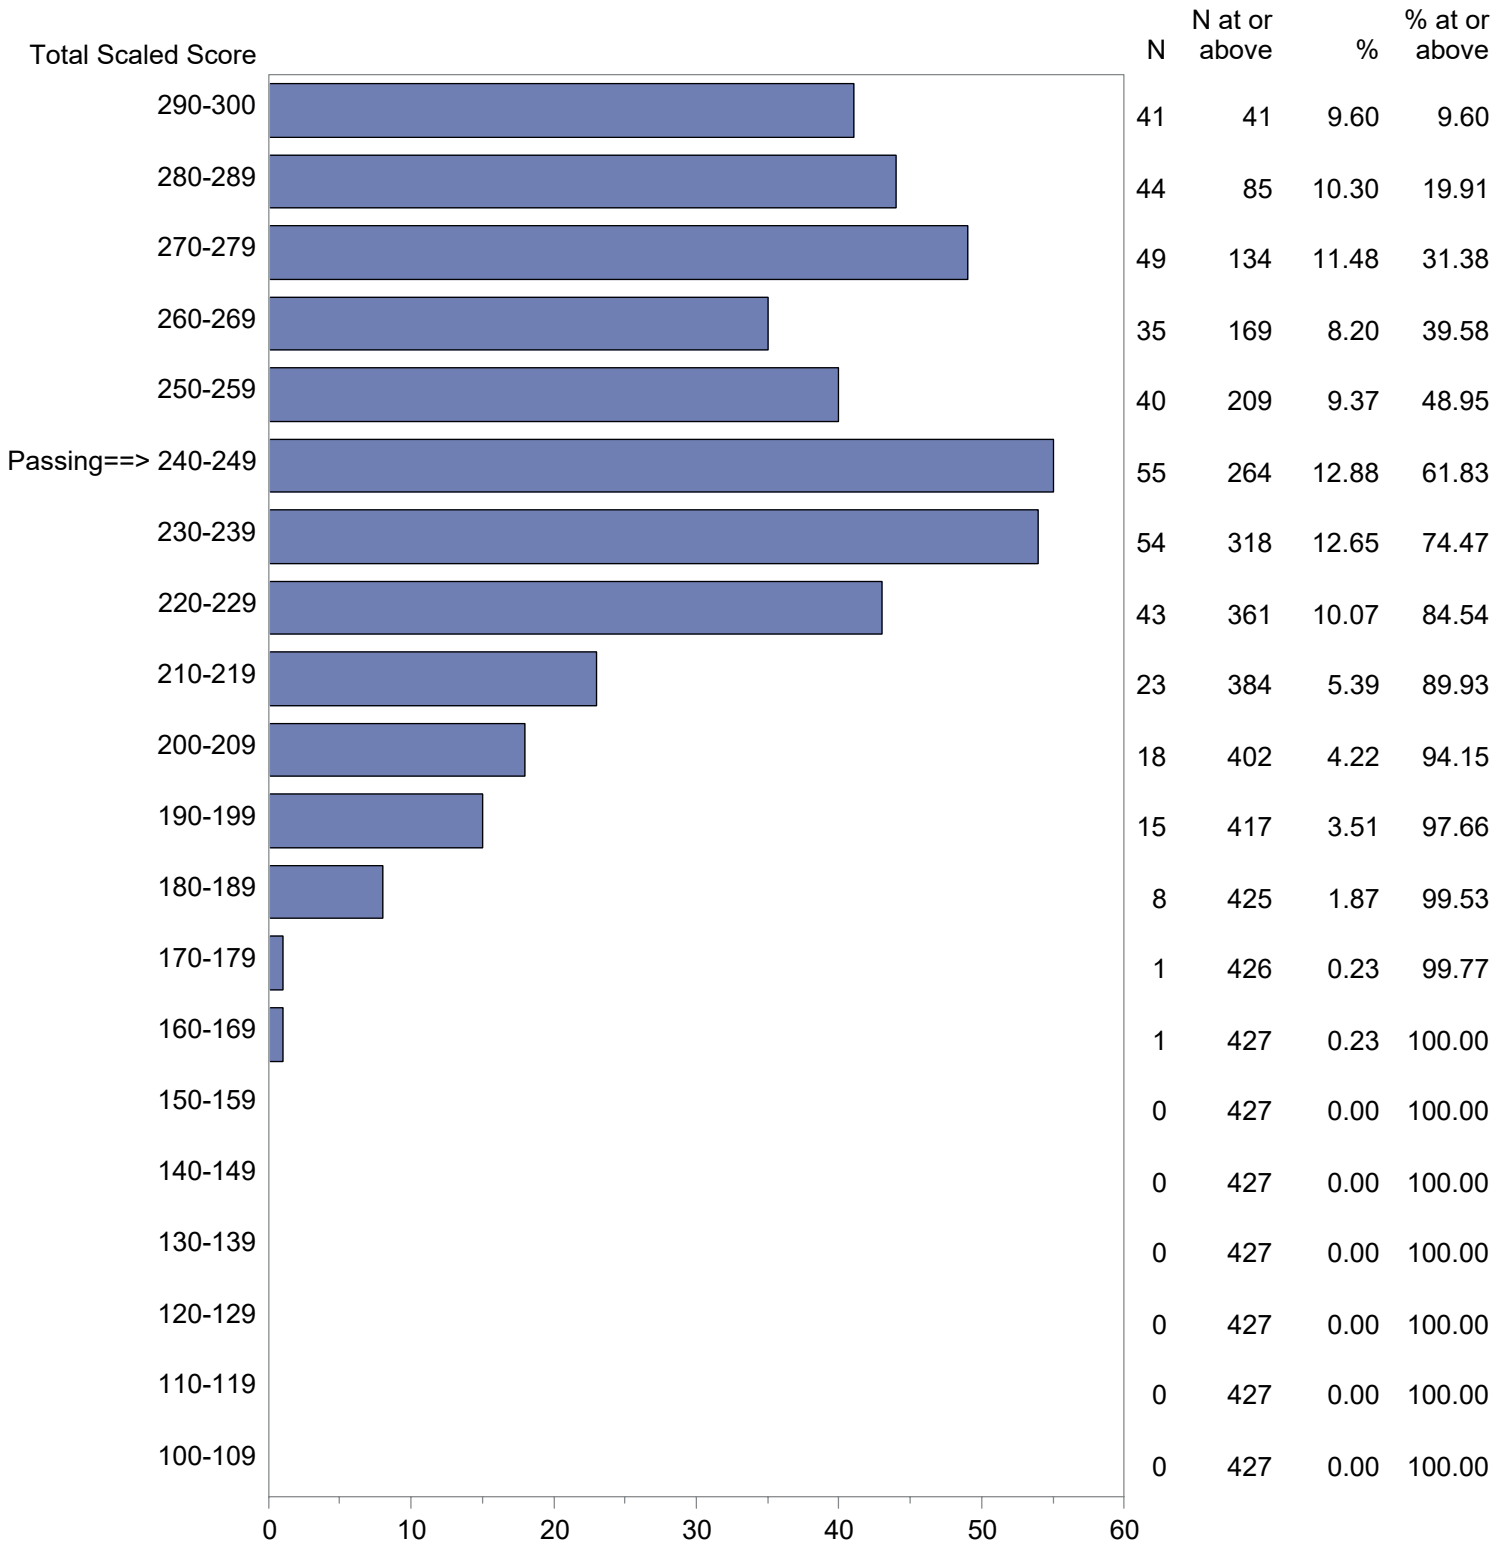

Massachusetts Tests for Educator Licensure (MTEL)
September 1, 2021 - August 31, 2022
Total Scaled Score Distribution by Test Field (All Forms)

Test Field=063 Mathematics

NOTE: The accompanying explanatory notes and interpretive cautions are an integral part of this report.