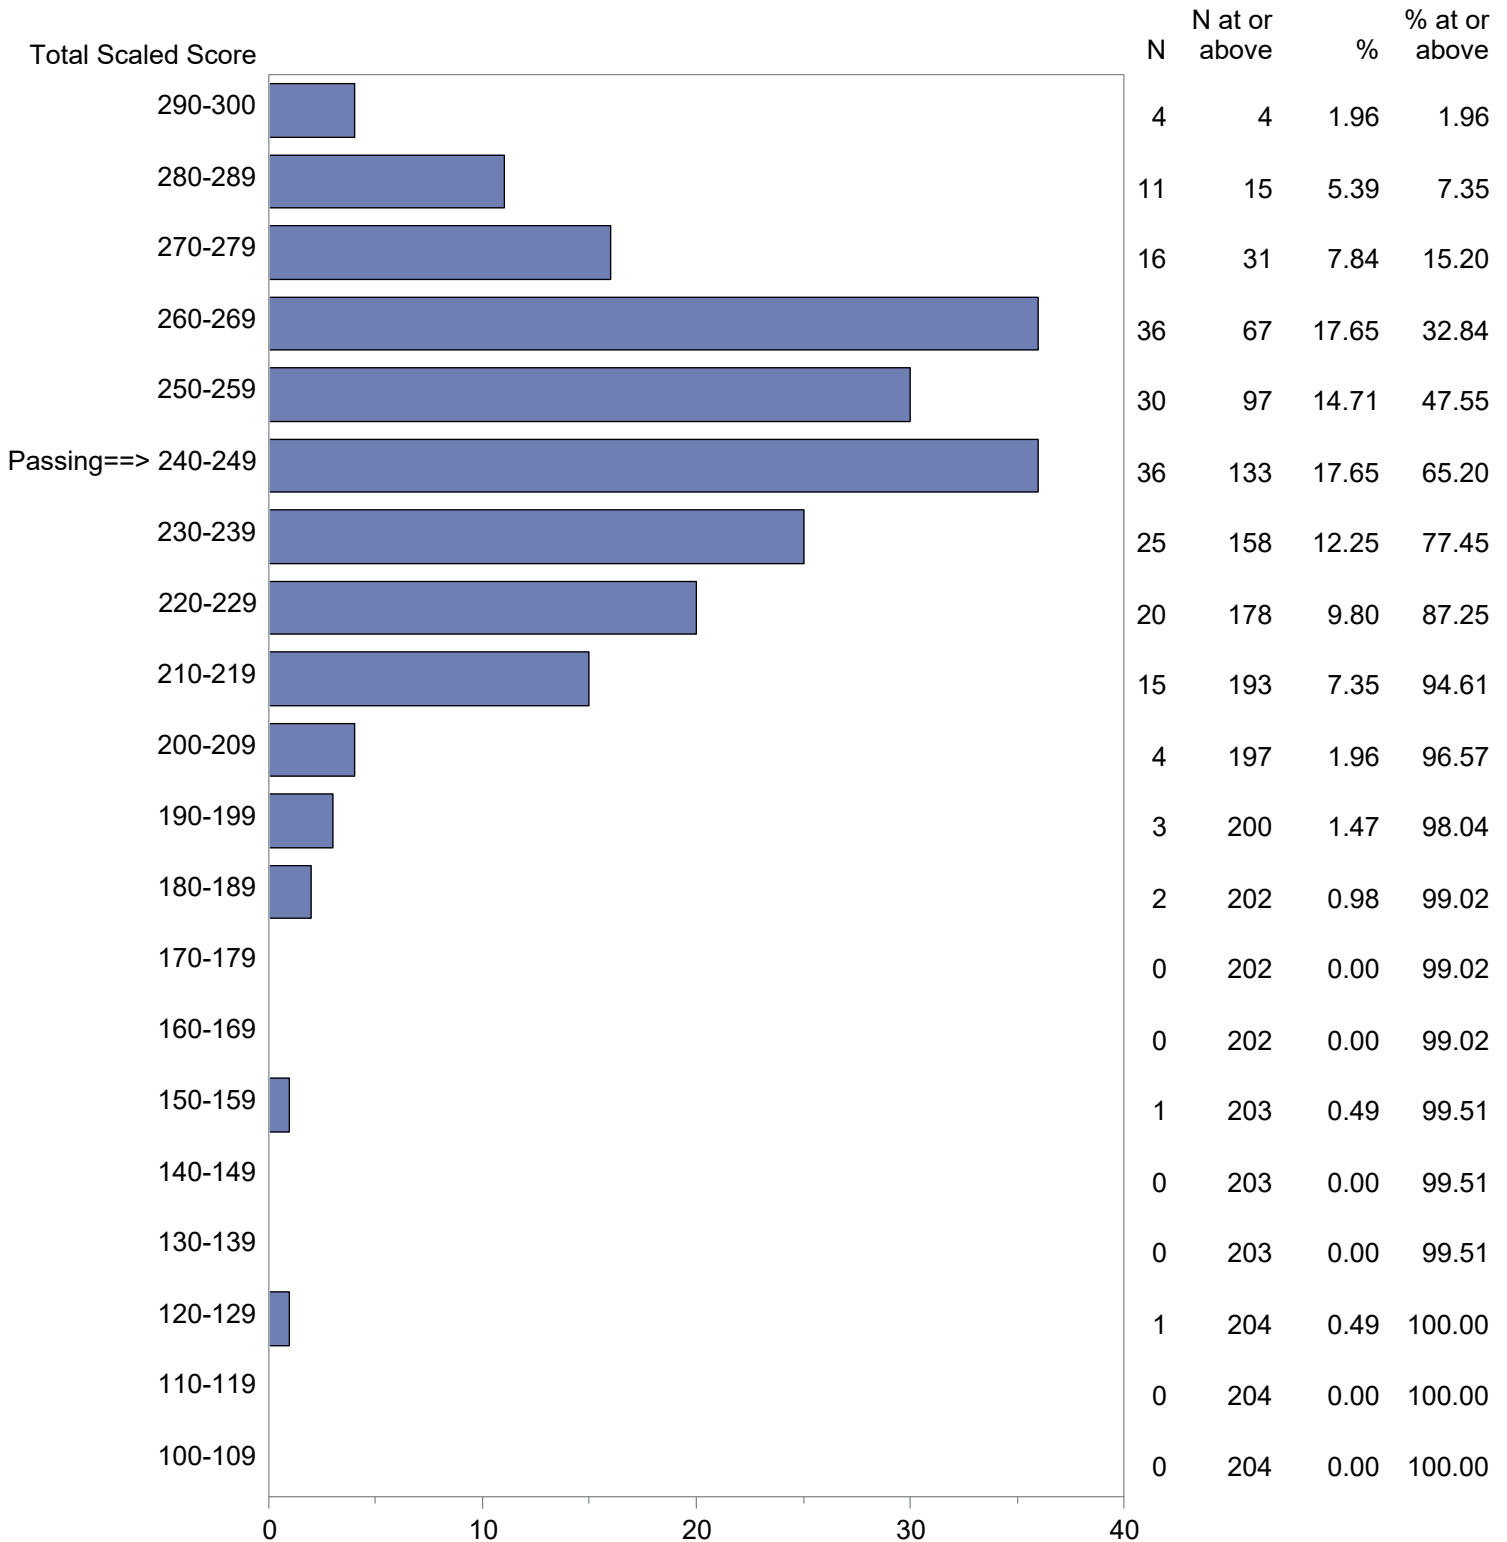

Massachusetts Tests for Educator Licensure (MTEL)
September 1, 2021 - August 31, 2022
Total Scaled Score Distribution by Test Field (All Forms)

Test Field=91 Vocational Technical Literacy Skills Test - Writing

NOTE: The accompanying explanatory notes and interpretive cautions are an integral part of this report.