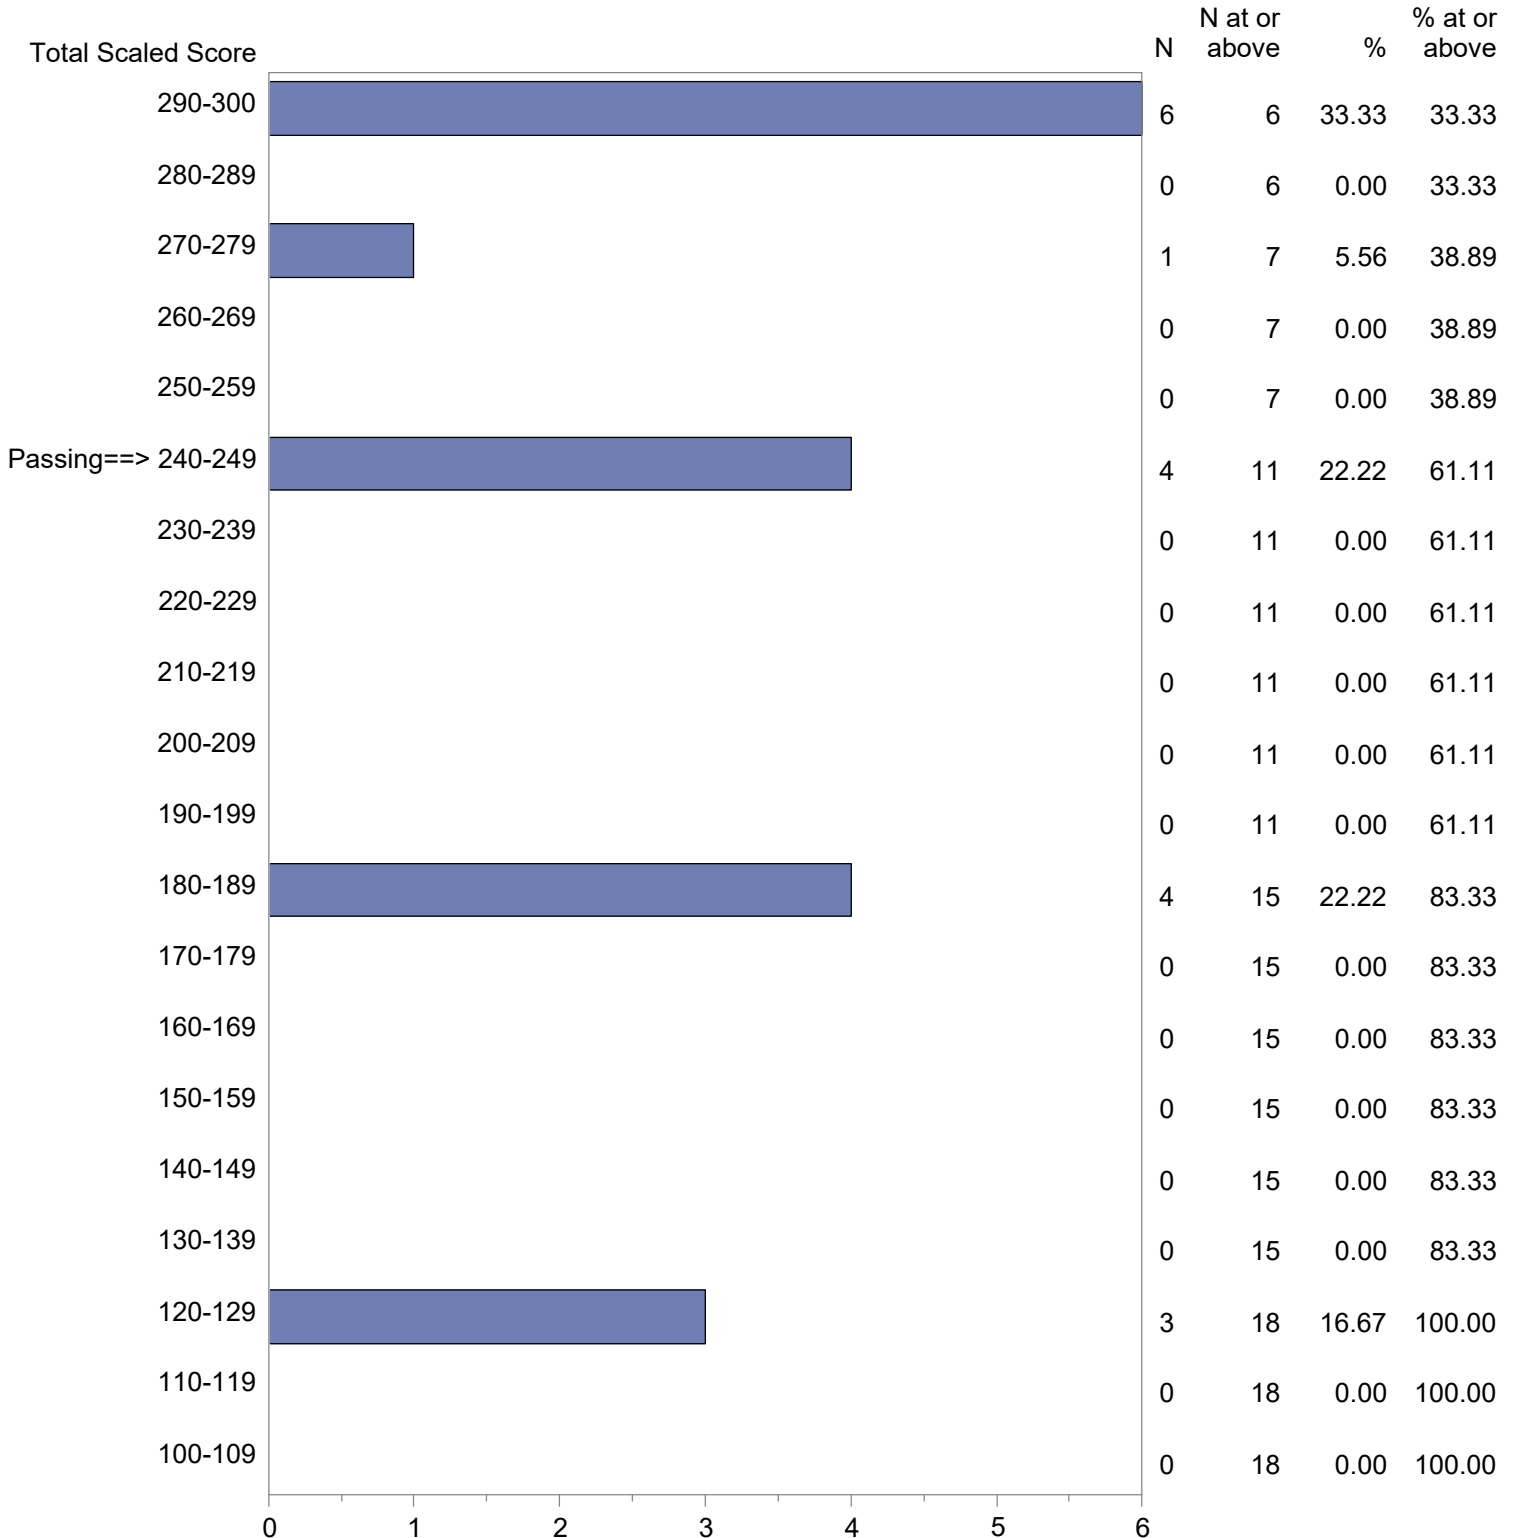

Massachusetts Tests for Educator Licensure (MTEL)
September 1, 2021 - August 31, 2022
Total Scaled Score Distribution by Test Field (All Forms)

Test Field=909 MTEL-Flex Gen Curric Mathematics Objective 0020

NOTE: The accompanying explanatory notes and interpretive cautions are an integral part of this report.