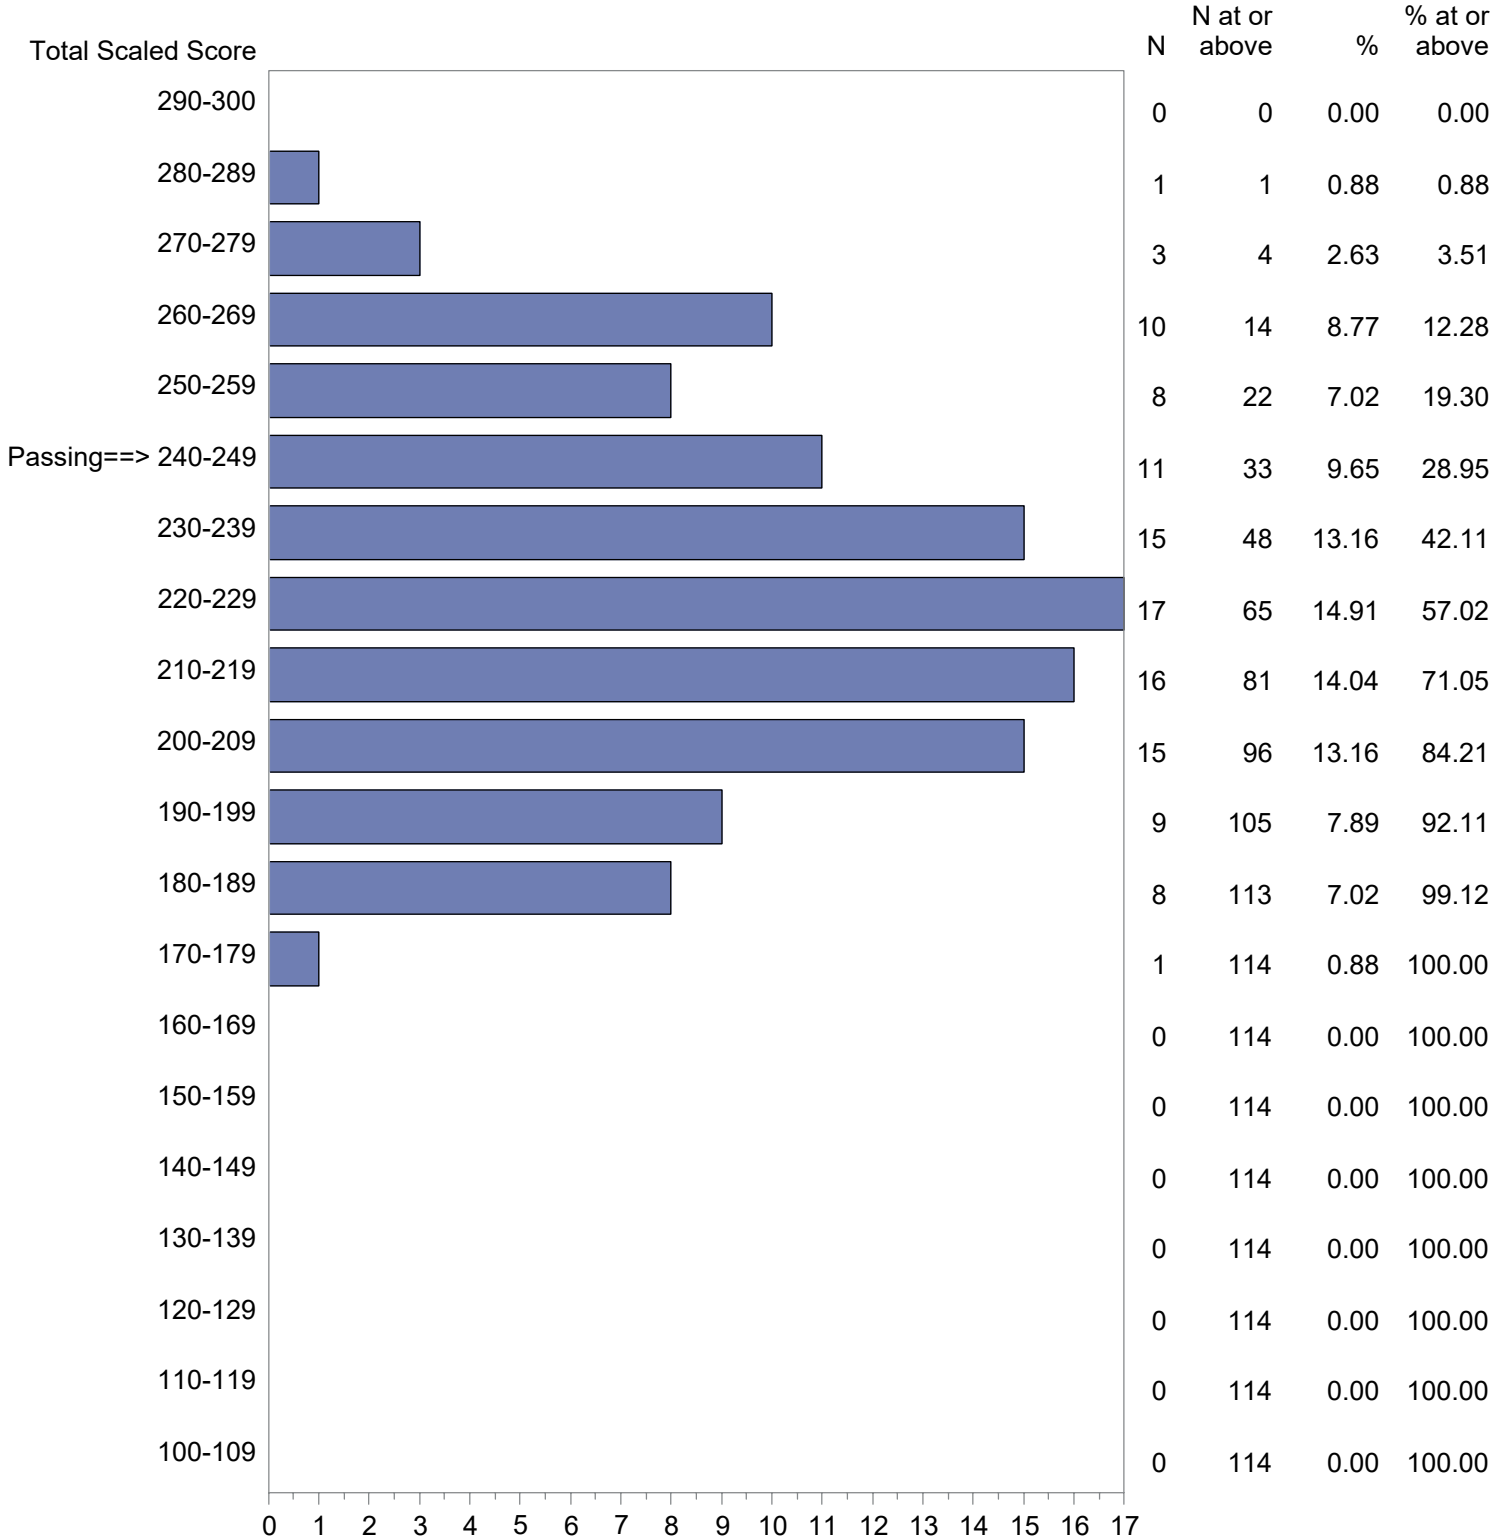

Massachusetts Tests for Educator Licensure (MTEL)
September 1, 2021 - August 31, 2022
Total Scaled Score Distribution by Test Field (All Forms)

Test Field=050 Middle School Humanities

NOTE: The accompanying explanatory notes and interpretive cautions are an integral part of this report.