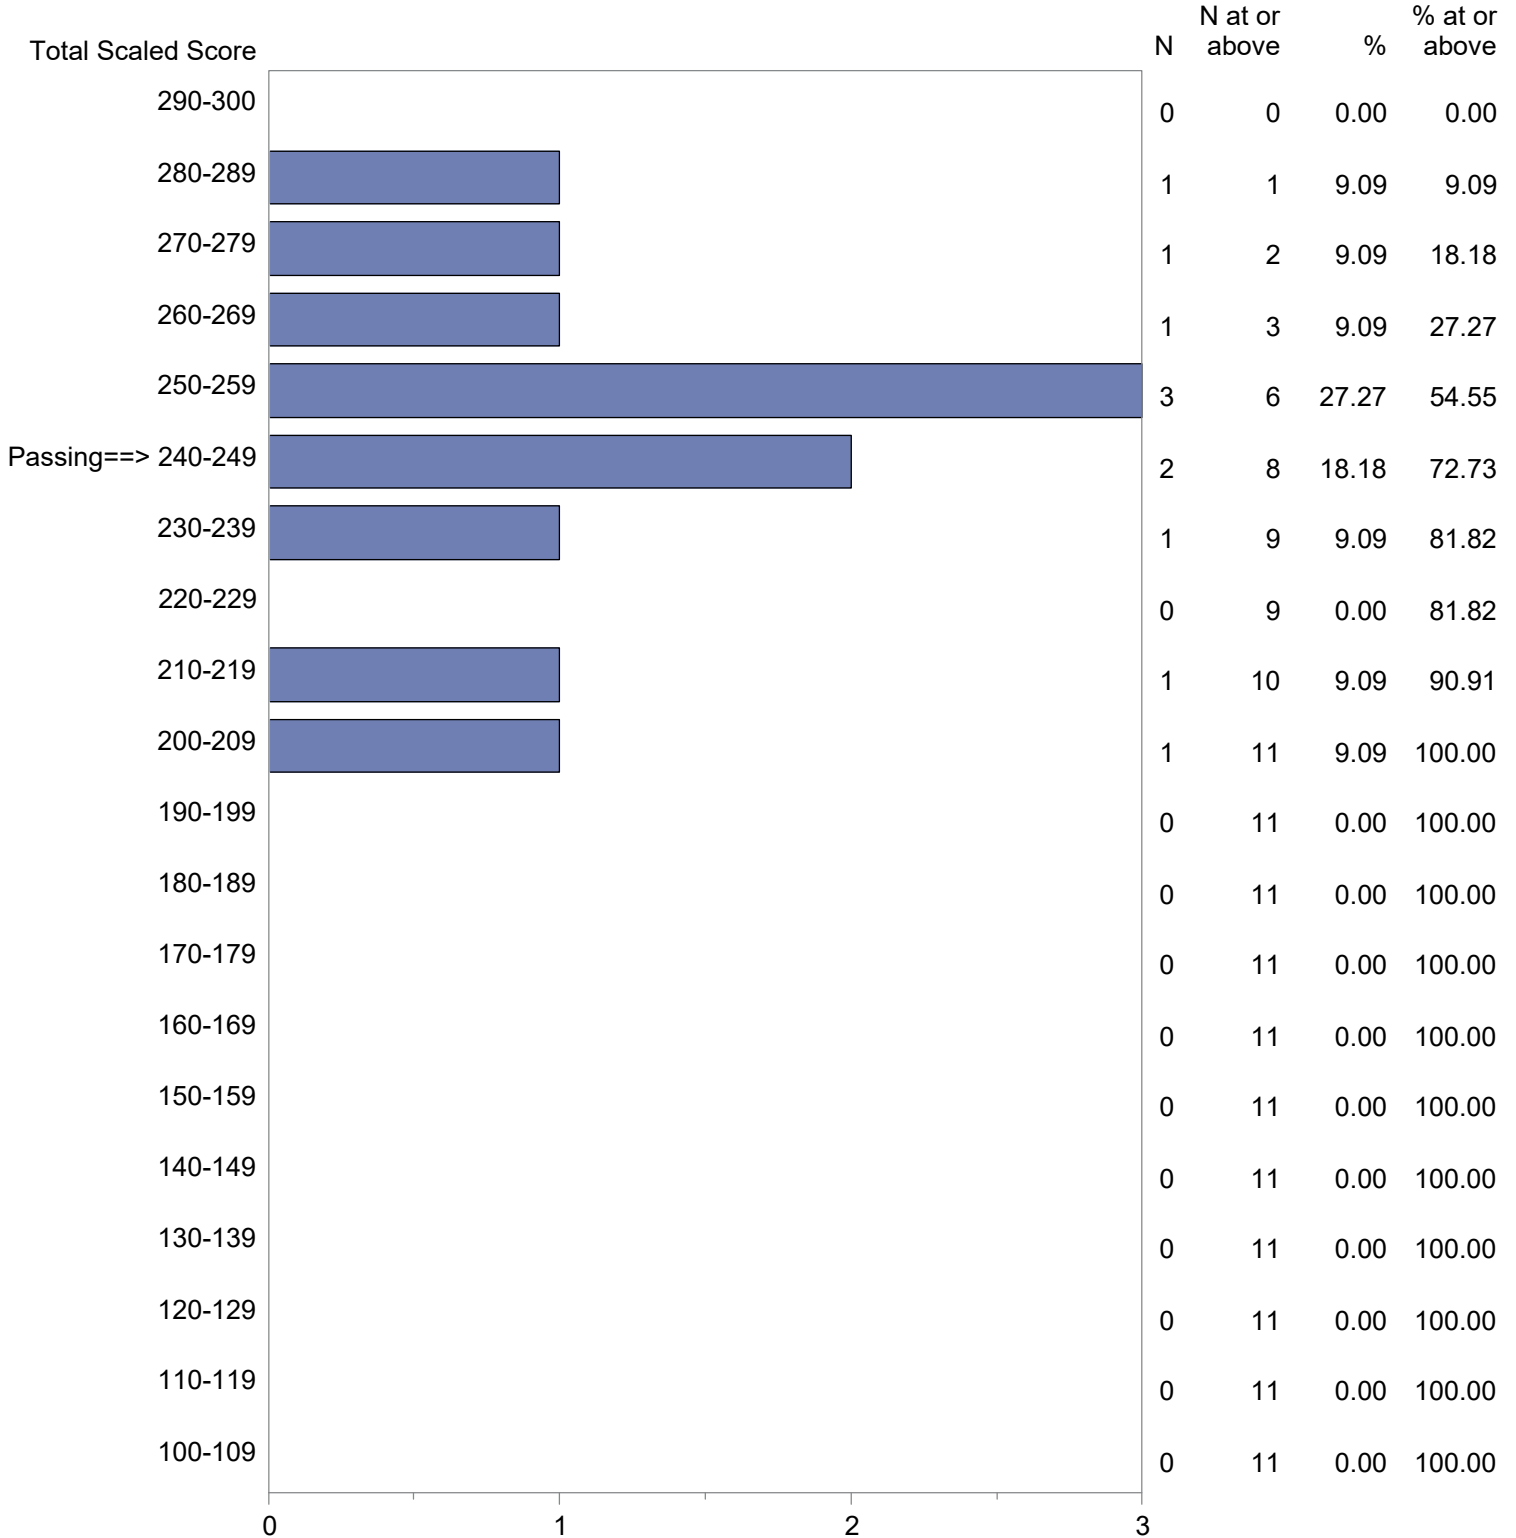

Massachusetts Tests for Educator Licensure (MTEL)
September 1, 2021 - August 31, 2022
Total Scaled Score Distribution by Test Field (All Forms)

Test Field=055 Adult Basic Education

NOTE: The accompanying explanatory notes and interpretive cautions are an integral part of this report.