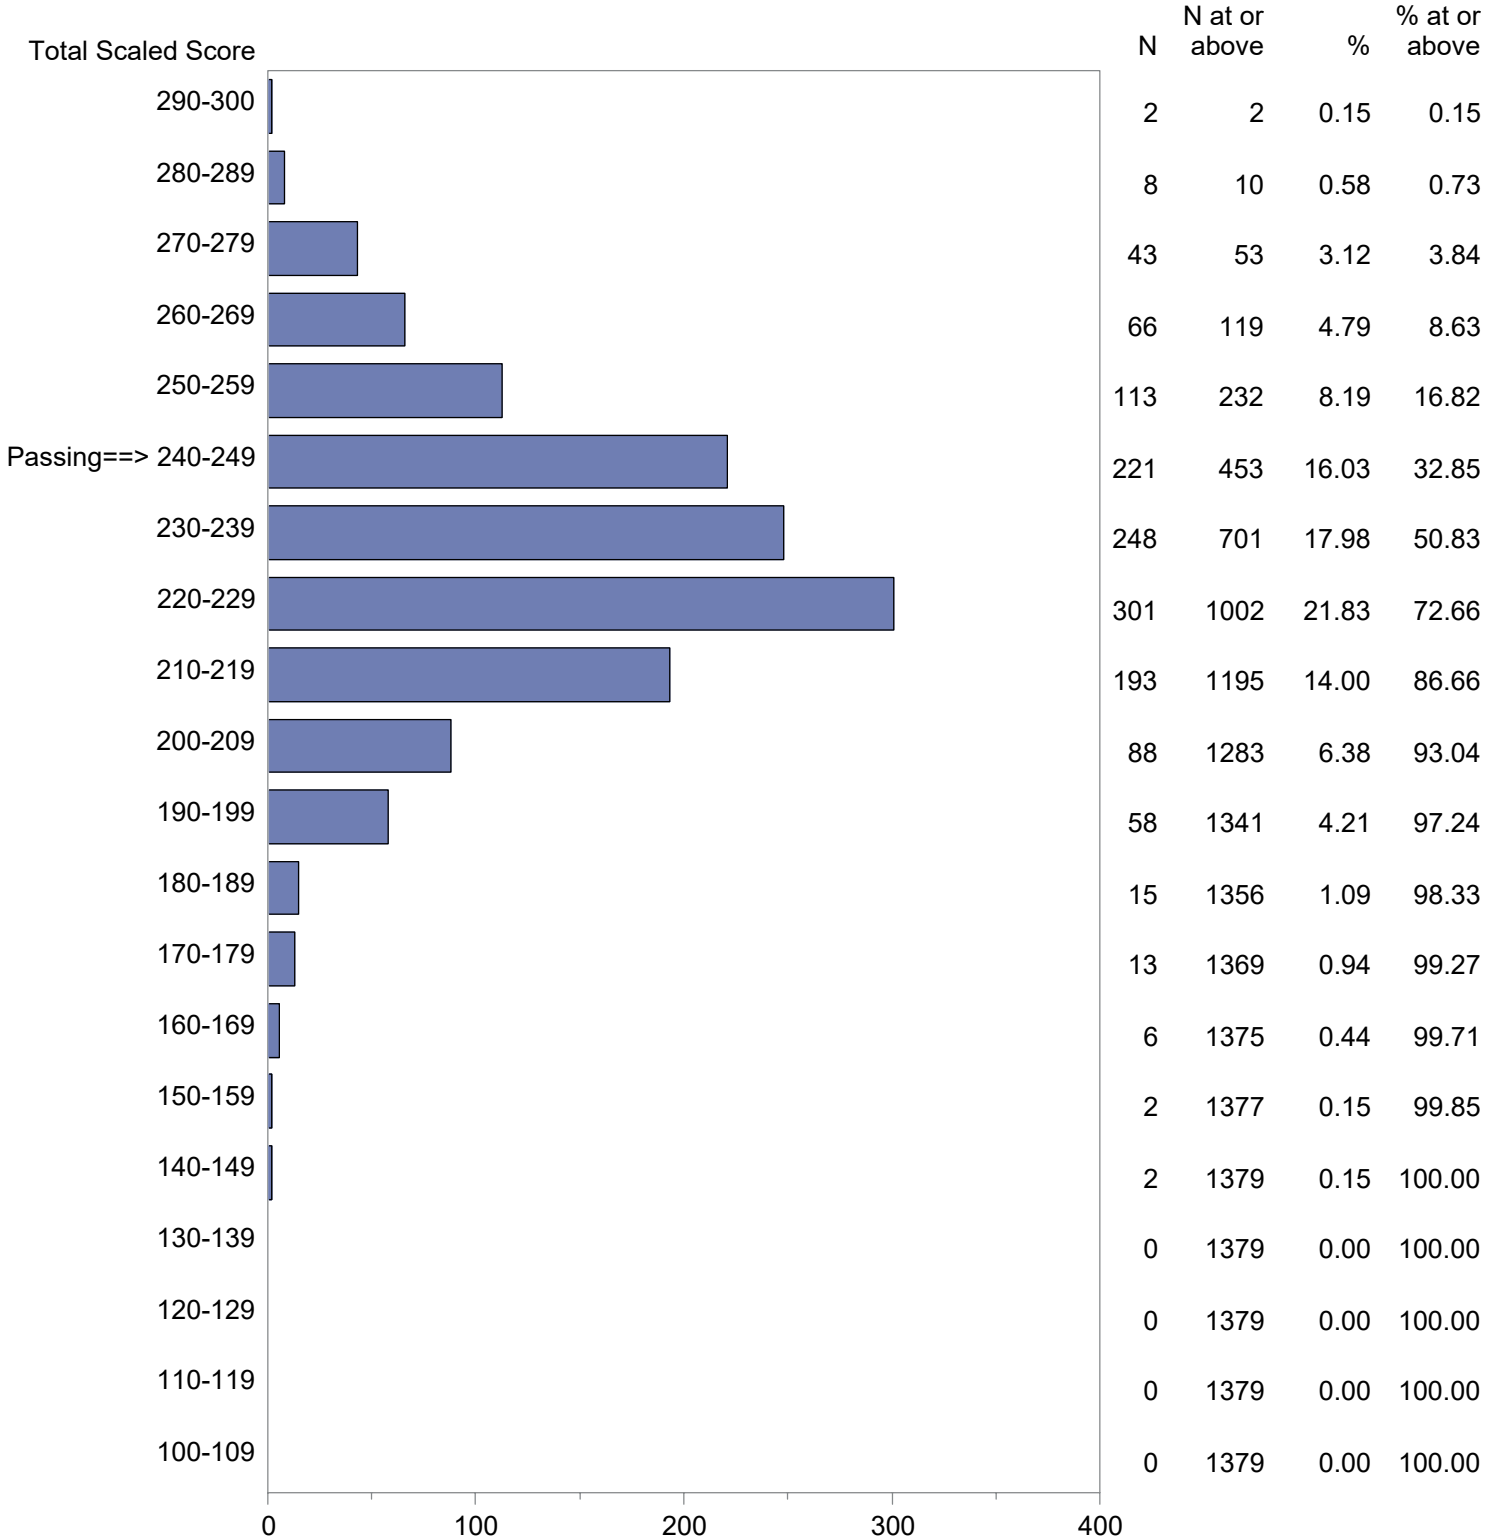

Massachusetts Tests for Educator Licensure (MTEL)
September 1, 2021 - August 31, 2022
Total Scaled Score Distribution by Test Field (All Forms)

Test Field=002 Early Childhood

NOTE: The accompanying explanatory notes and interpretive cautions are an integral part of this report.