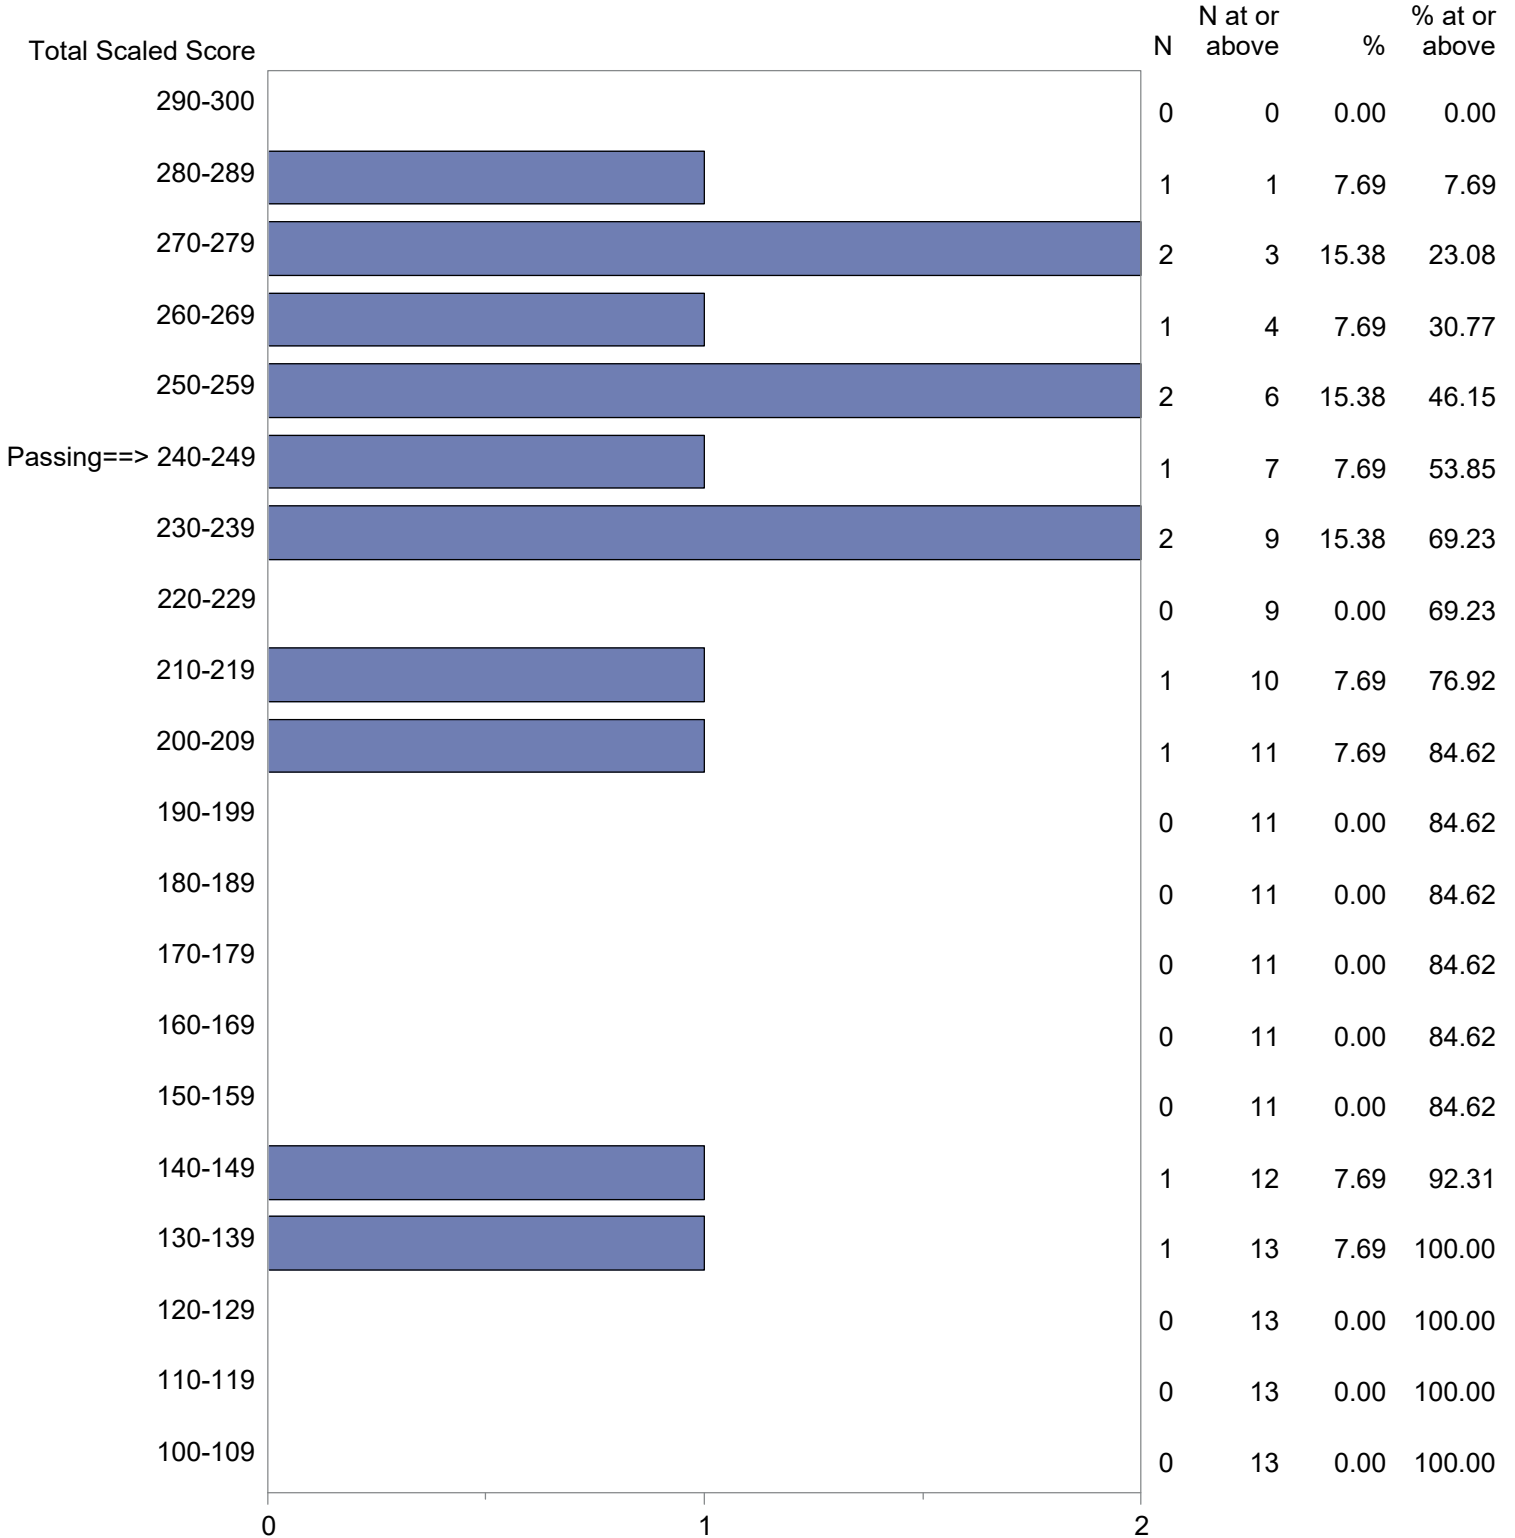

Massachusetts Tests for Educator Licensure (MTEL)
September 1, 2021 - August 31, 2022
Total Scaled Score Distribution by Test Field (All Forms)

Test Field=030 Italian

NOTE: The accompanying explanatory notes and interpretive cautions are an integral part of this report.