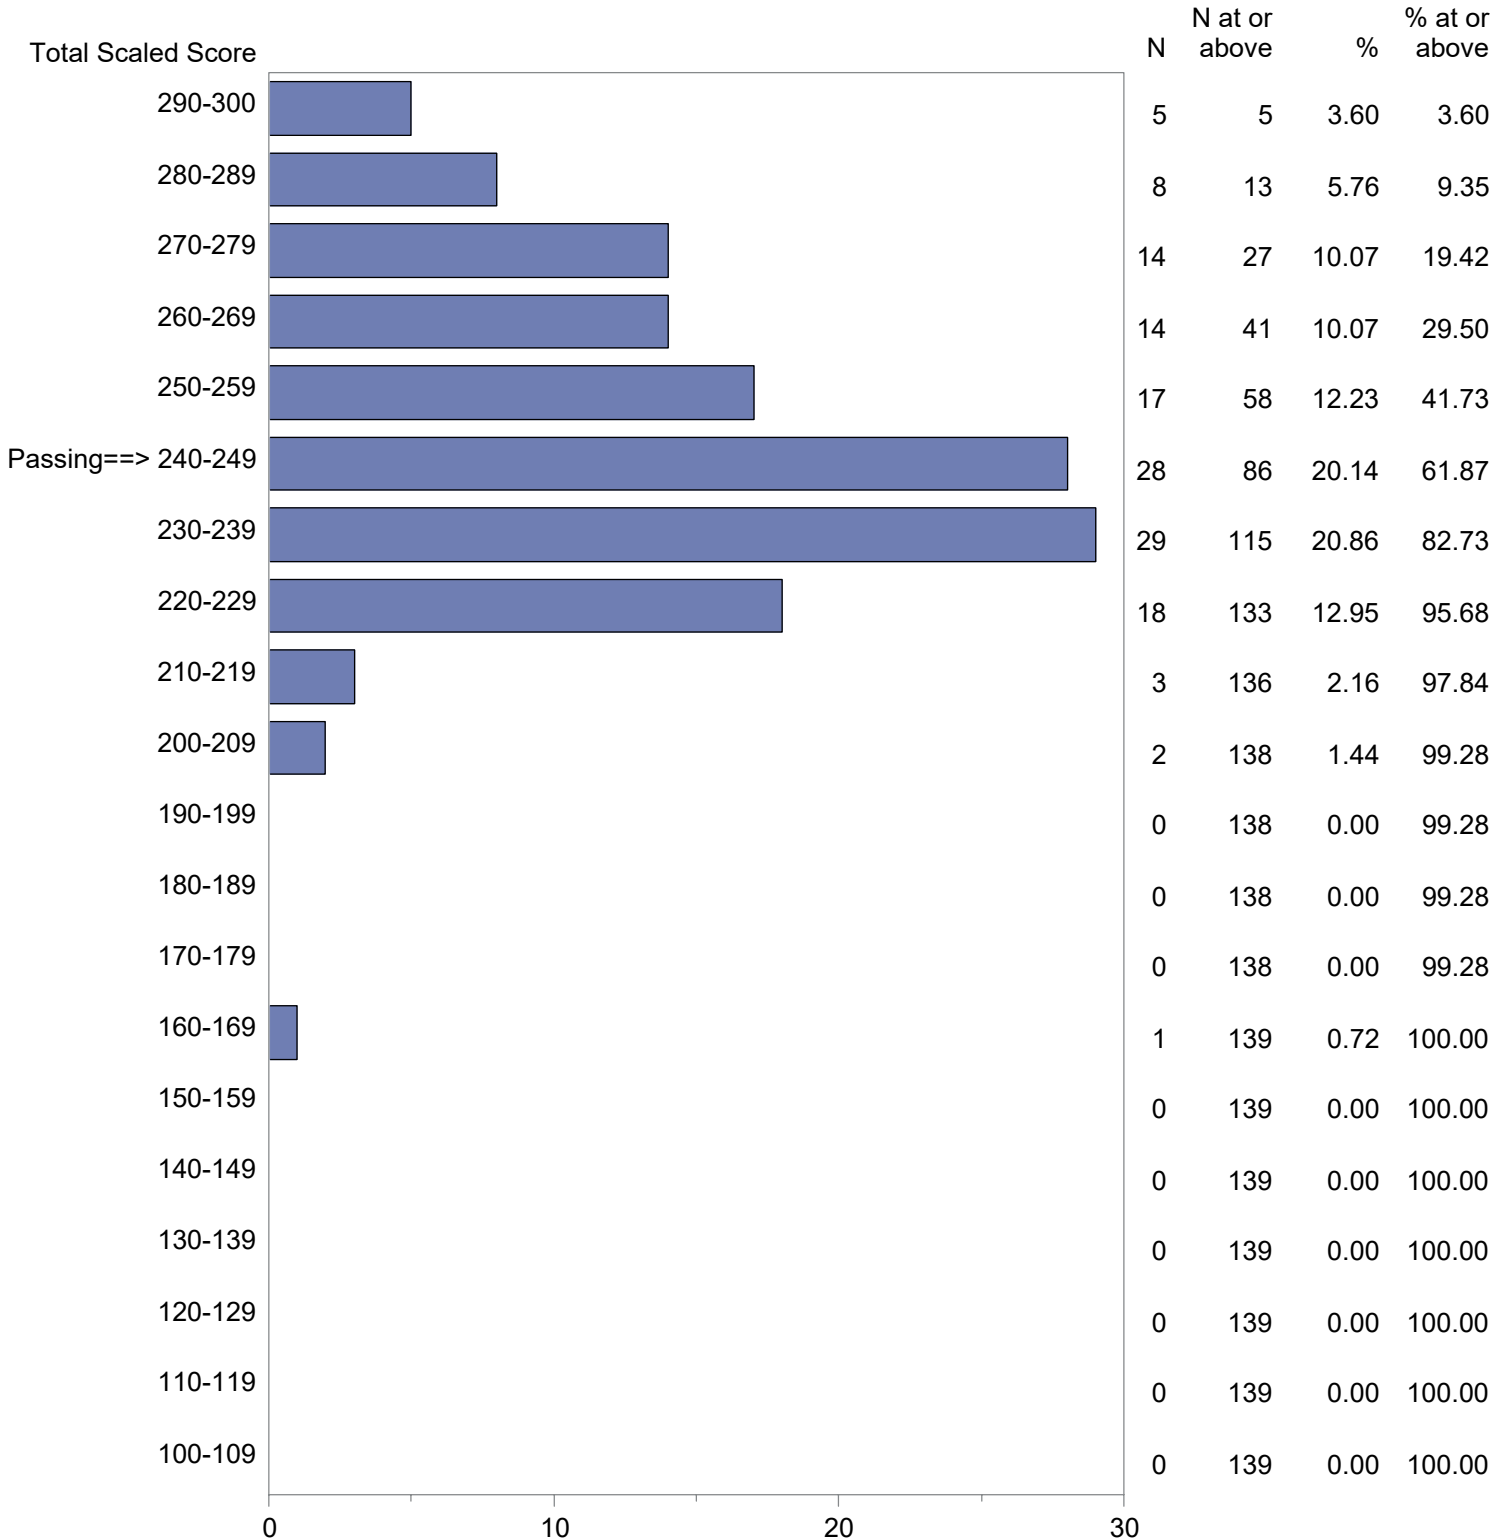

Massachusetts Tests for Educator Licensure (MTEL)
September 1, 2021 - August 31, 2022
Total Scaled Score Distribution by Test Field (All Forms)

Test Field=803 CASA: Writing subtest

NOTE: The accompanying explanatory notes and interpretive cautions are an integral part of this report.