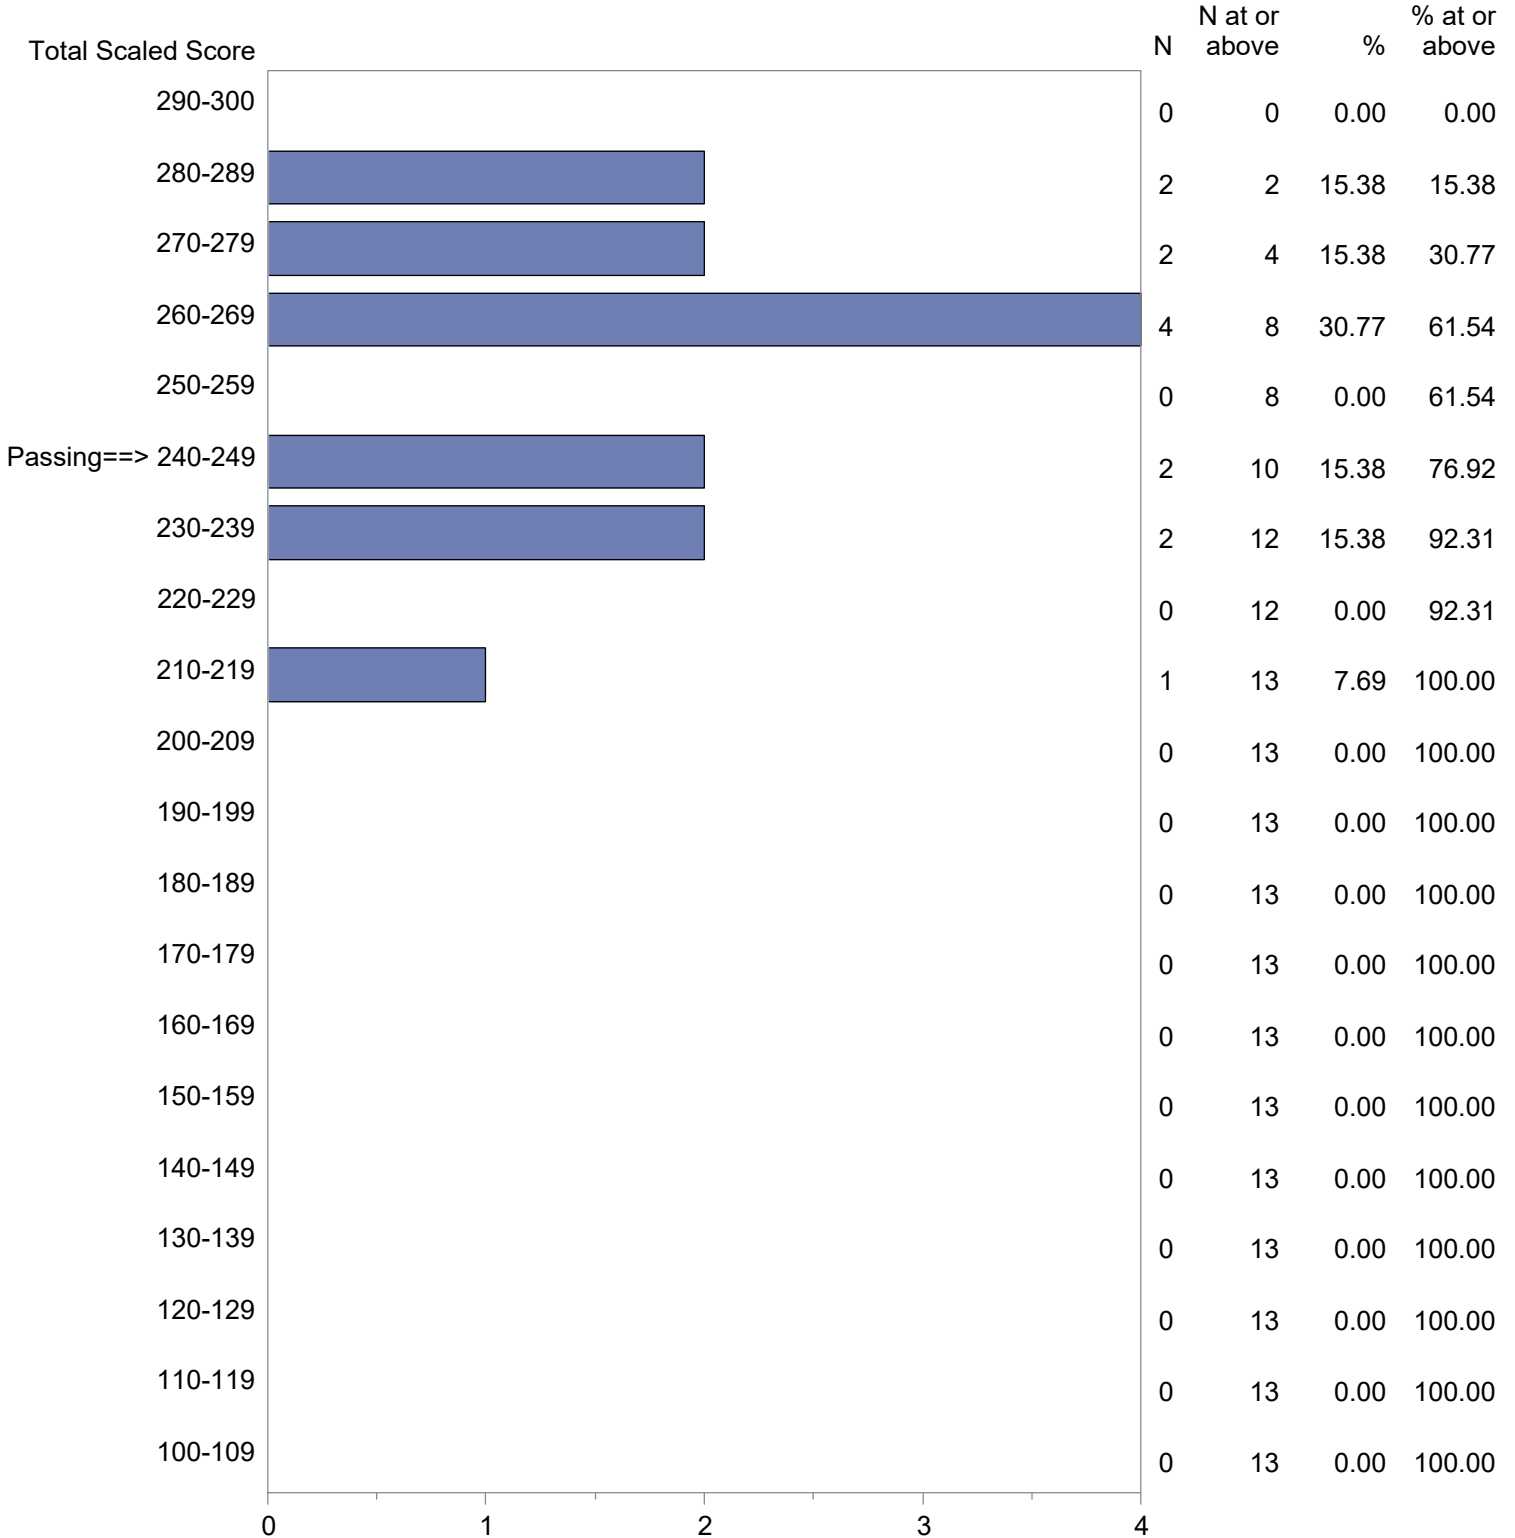

Massachusetts Tests for Educator Licensure (MTEL)
September 1, 2021 - August 31, 2022
Total Scaled Score Distribution by Test Field (All Forms)

Test Field=896 WEST-B: Writing subtest

NOTE: The accompanying explanatory notes and interpretive cautions are an integral part of this report.