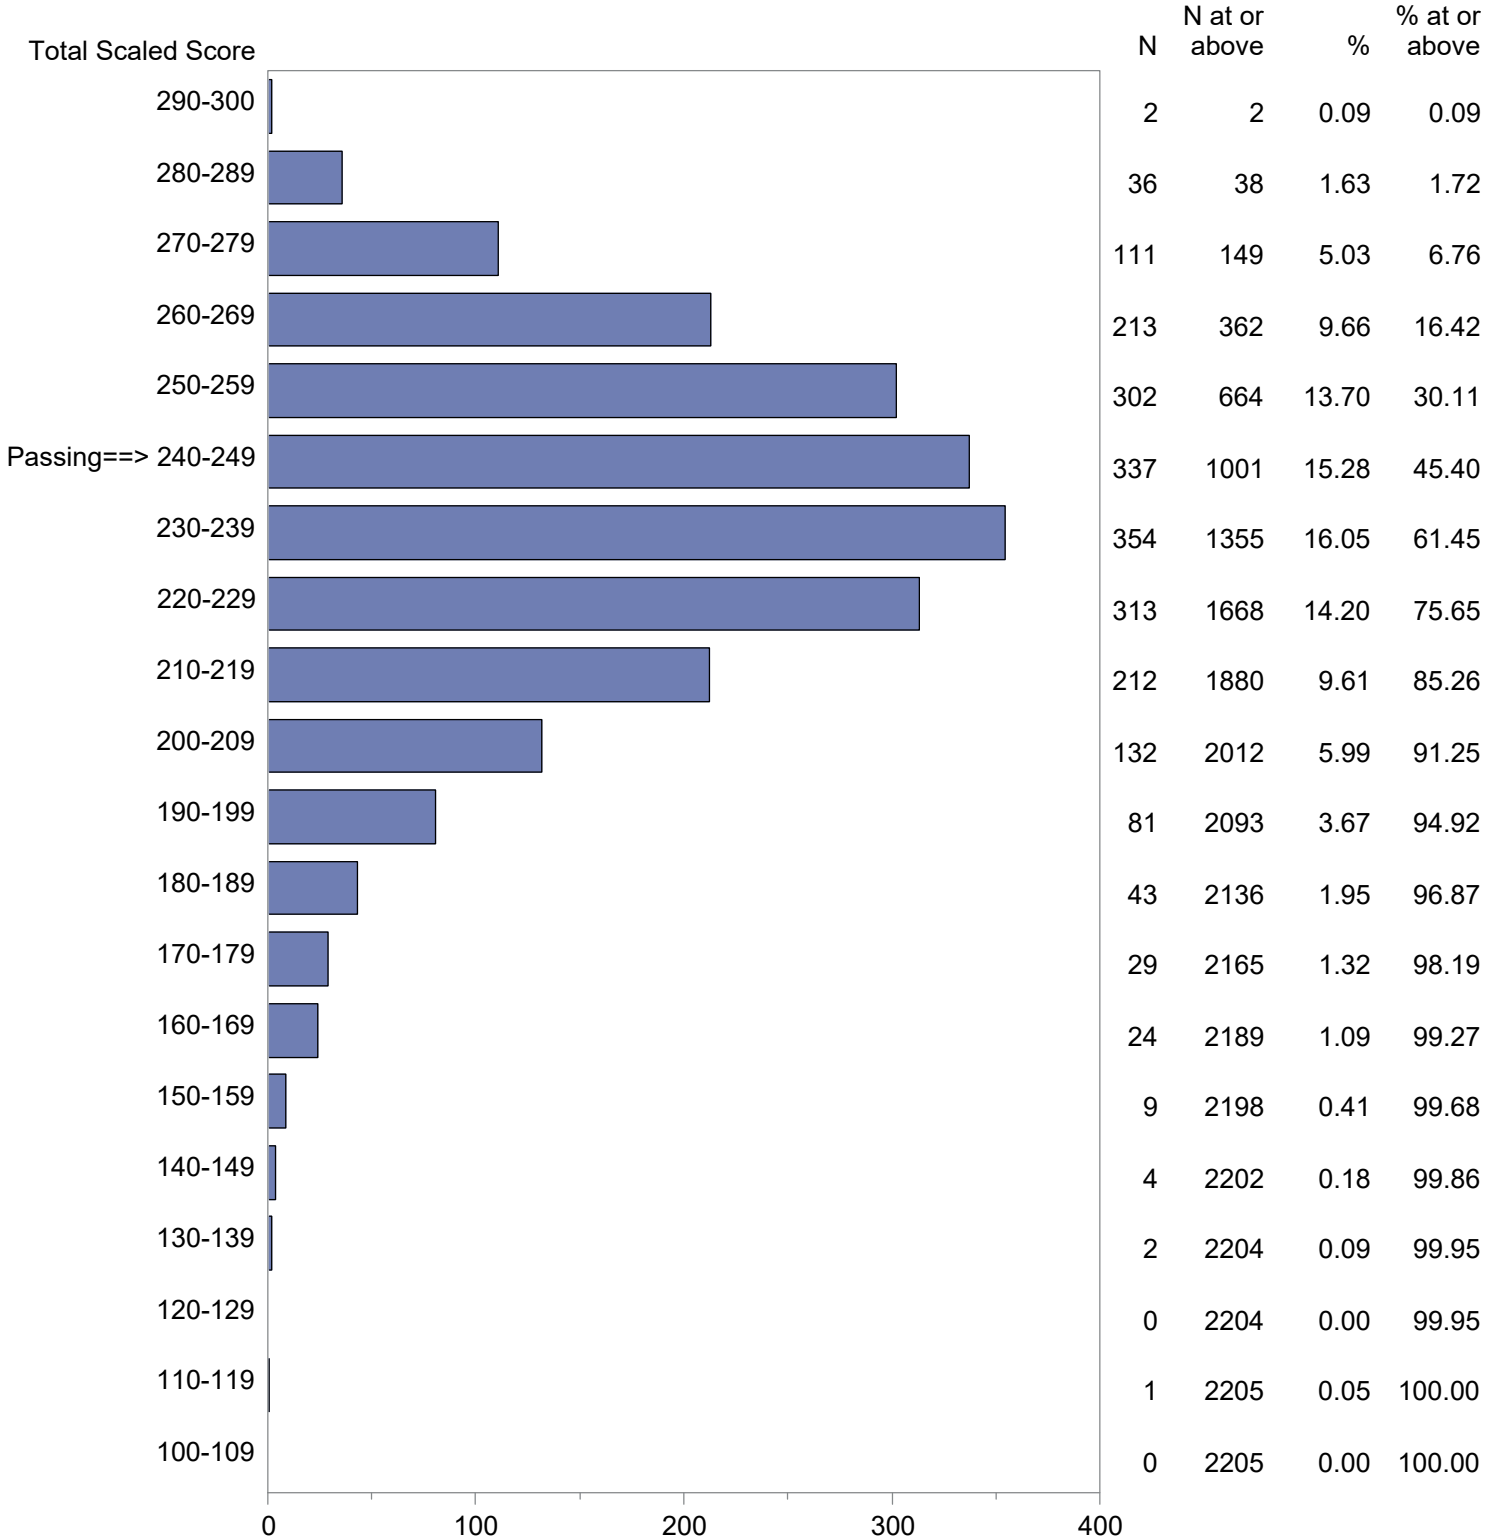

Massachusetts Tests for Educator Licensure (MTEL)
September 1, 2020 - August 31, 2021
Total Scaled Score Distribution by Test Field (All Forms)

Test Field=090 Foundations of Reading

NOTE: The accompanying explanatory notes and interpretive cautions are an integral part of this report.