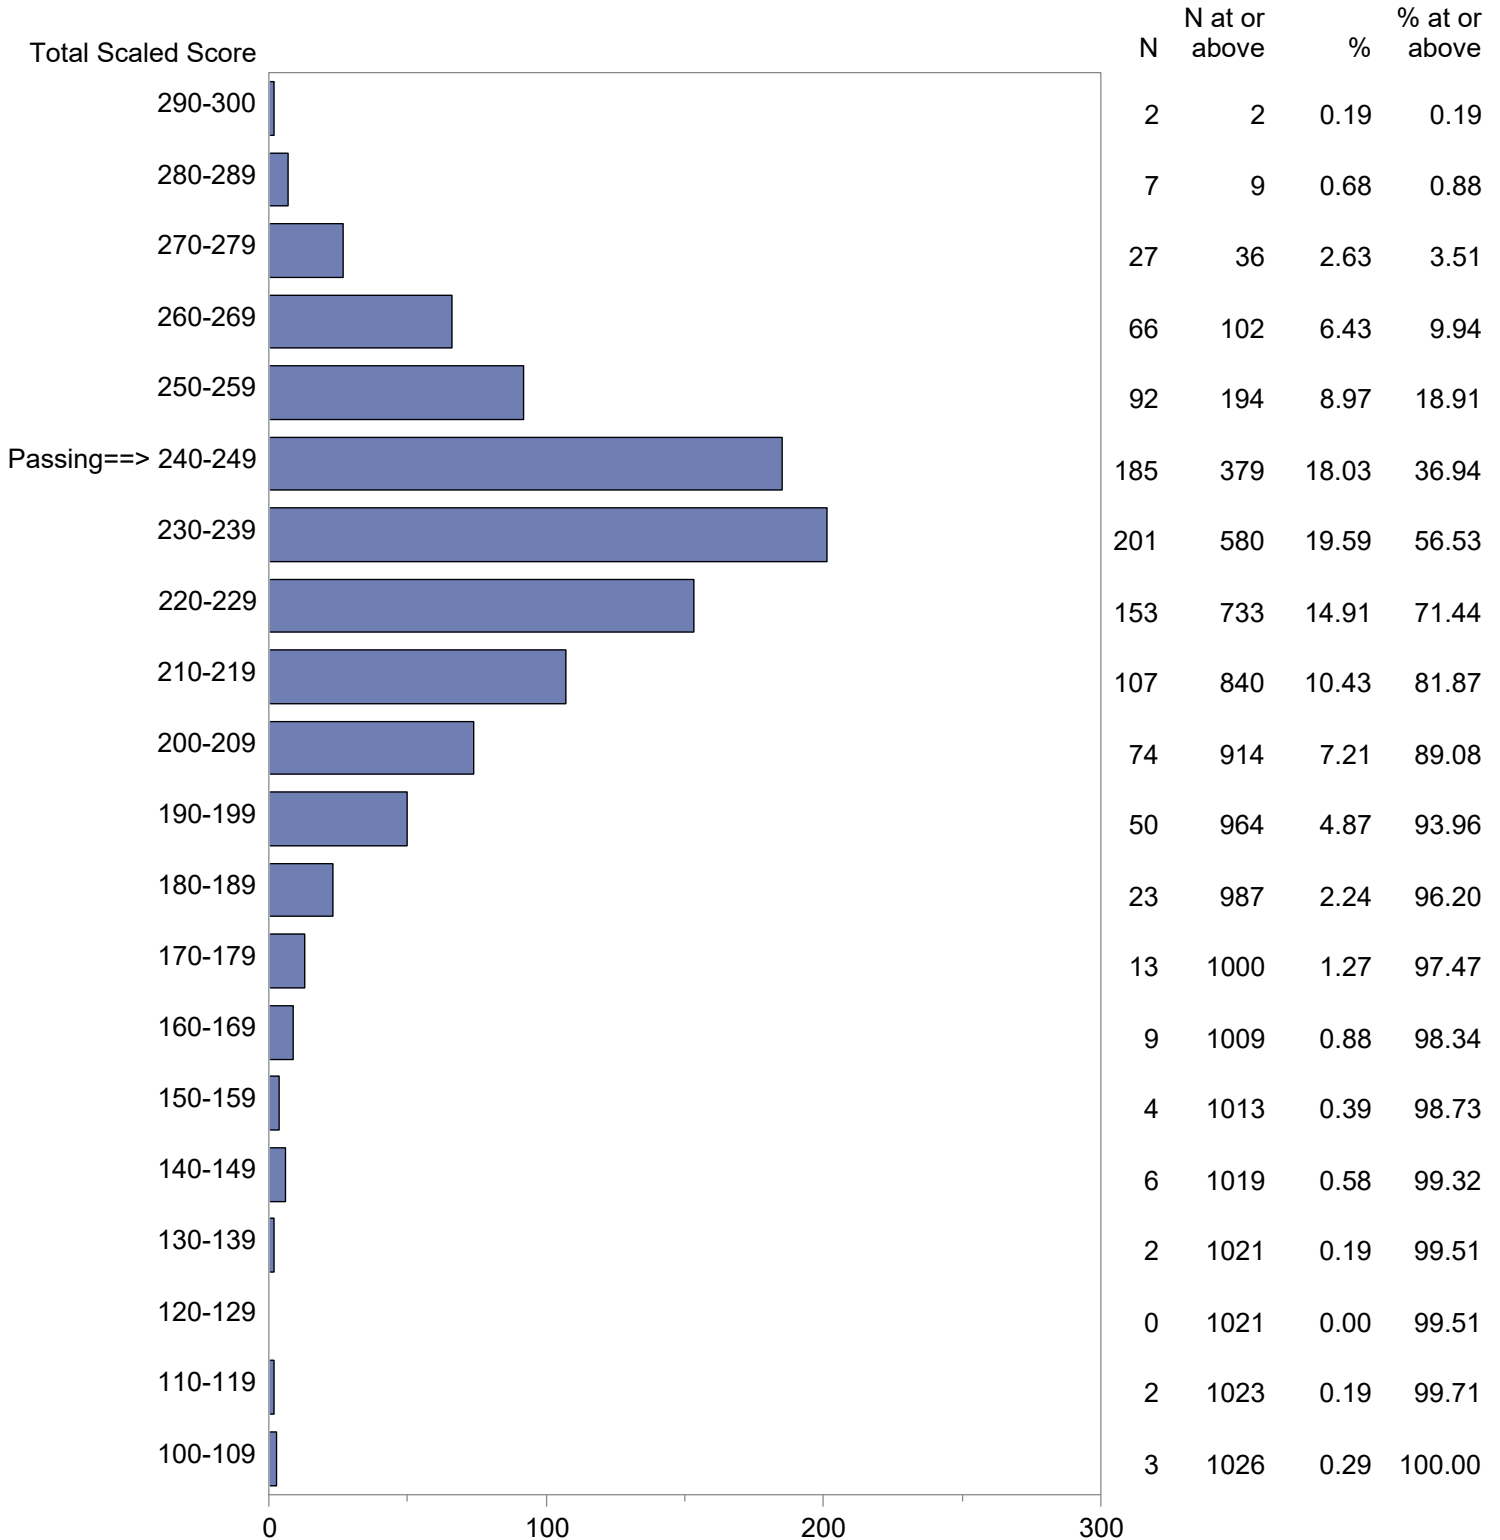

Massachusetts Tests for Educator Licensure (MTEL)
September 1, 2020 - August 31, 2021
Total Scaled Score Distribution by Test Field (All Forms)

Test Field=054 English as a Second Language

NOTE: The accompanying explanatory notes and interpretive cautions are an integral part of this report.