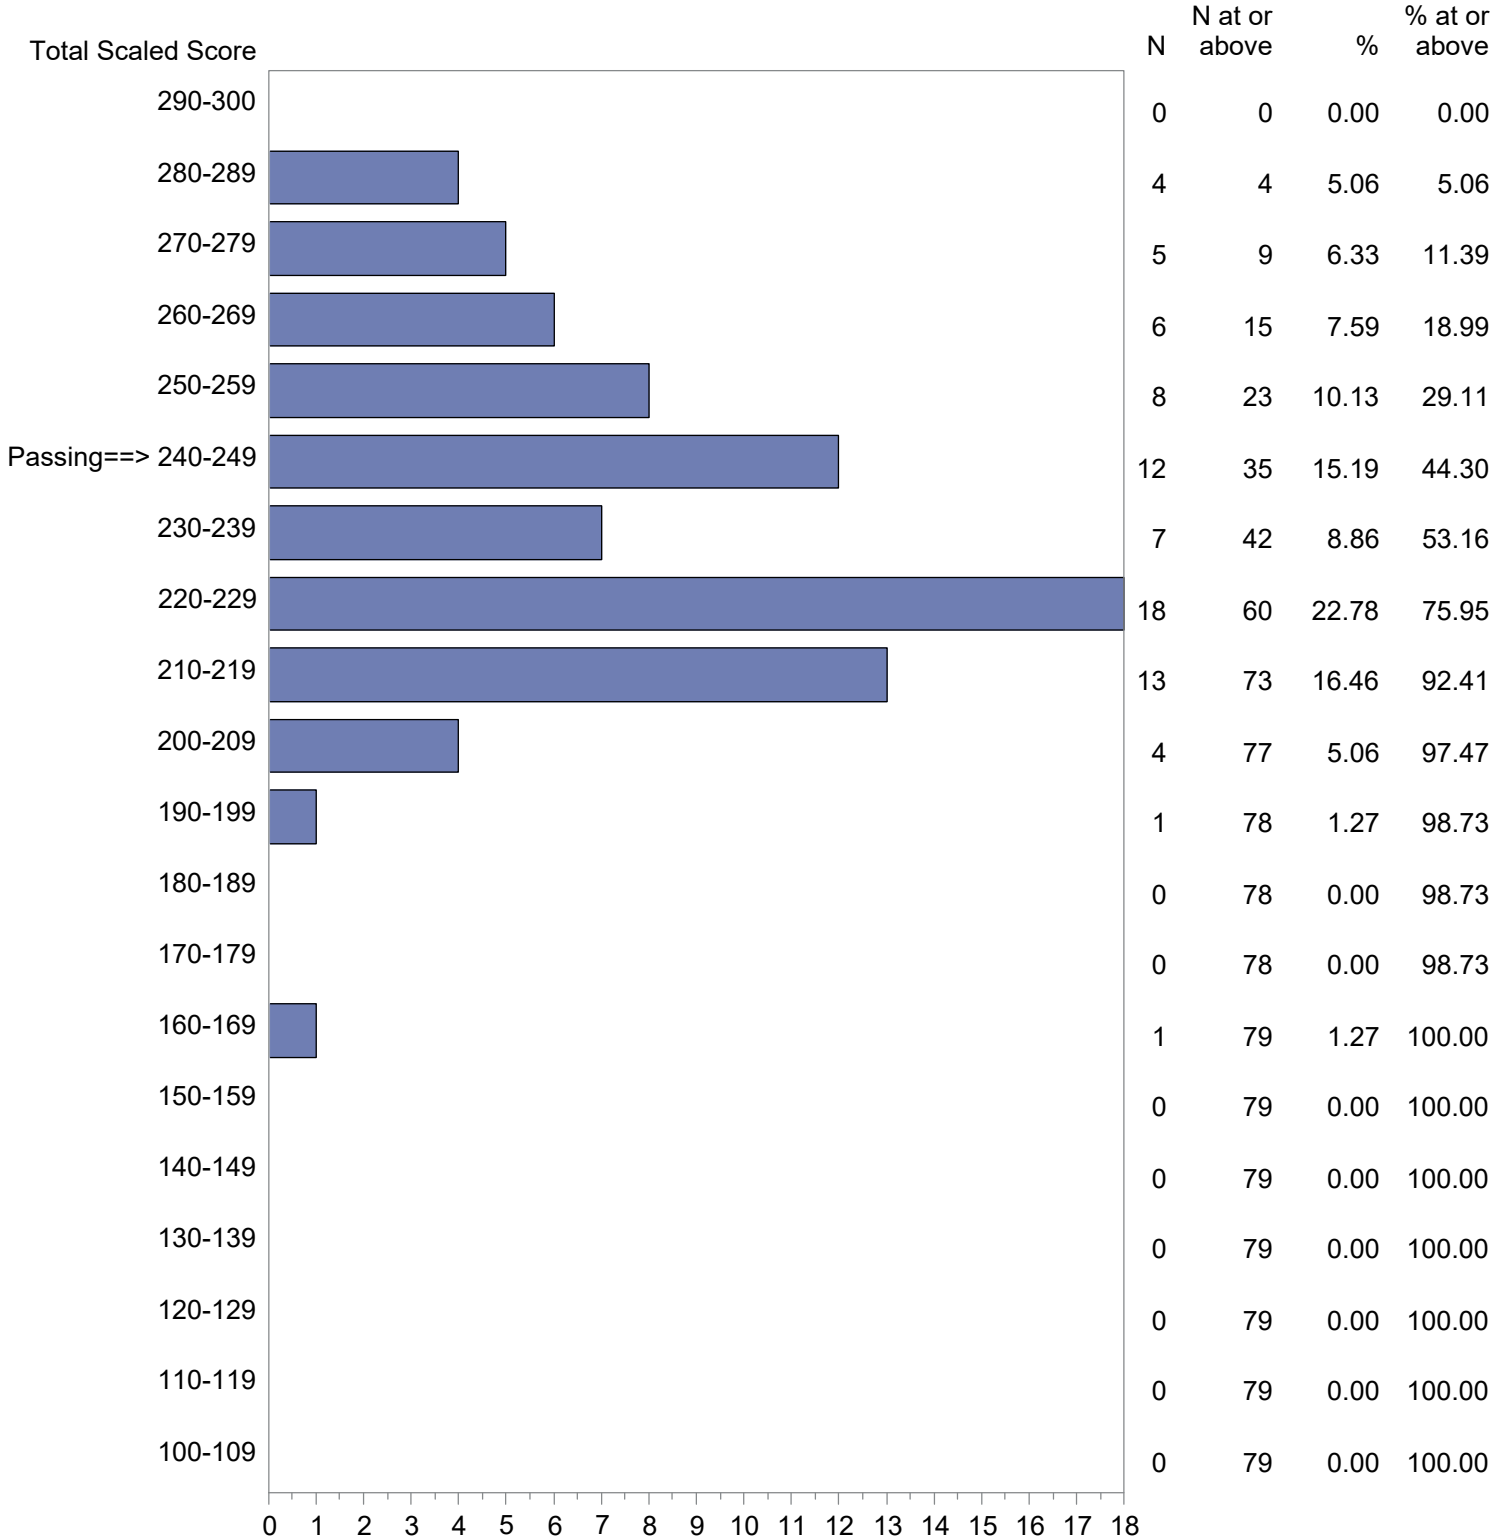

Massachusetts Tests for Educator Licensure (MTEL)
September 1, 2020 - August 31, 2021
Total Scaled Score Distribution by Test Field (All Forms)

Test Field=065 Middle School Mathematics

NOTE: The accompanying explanatory notes and interpretive cautions are an integral part of this report.