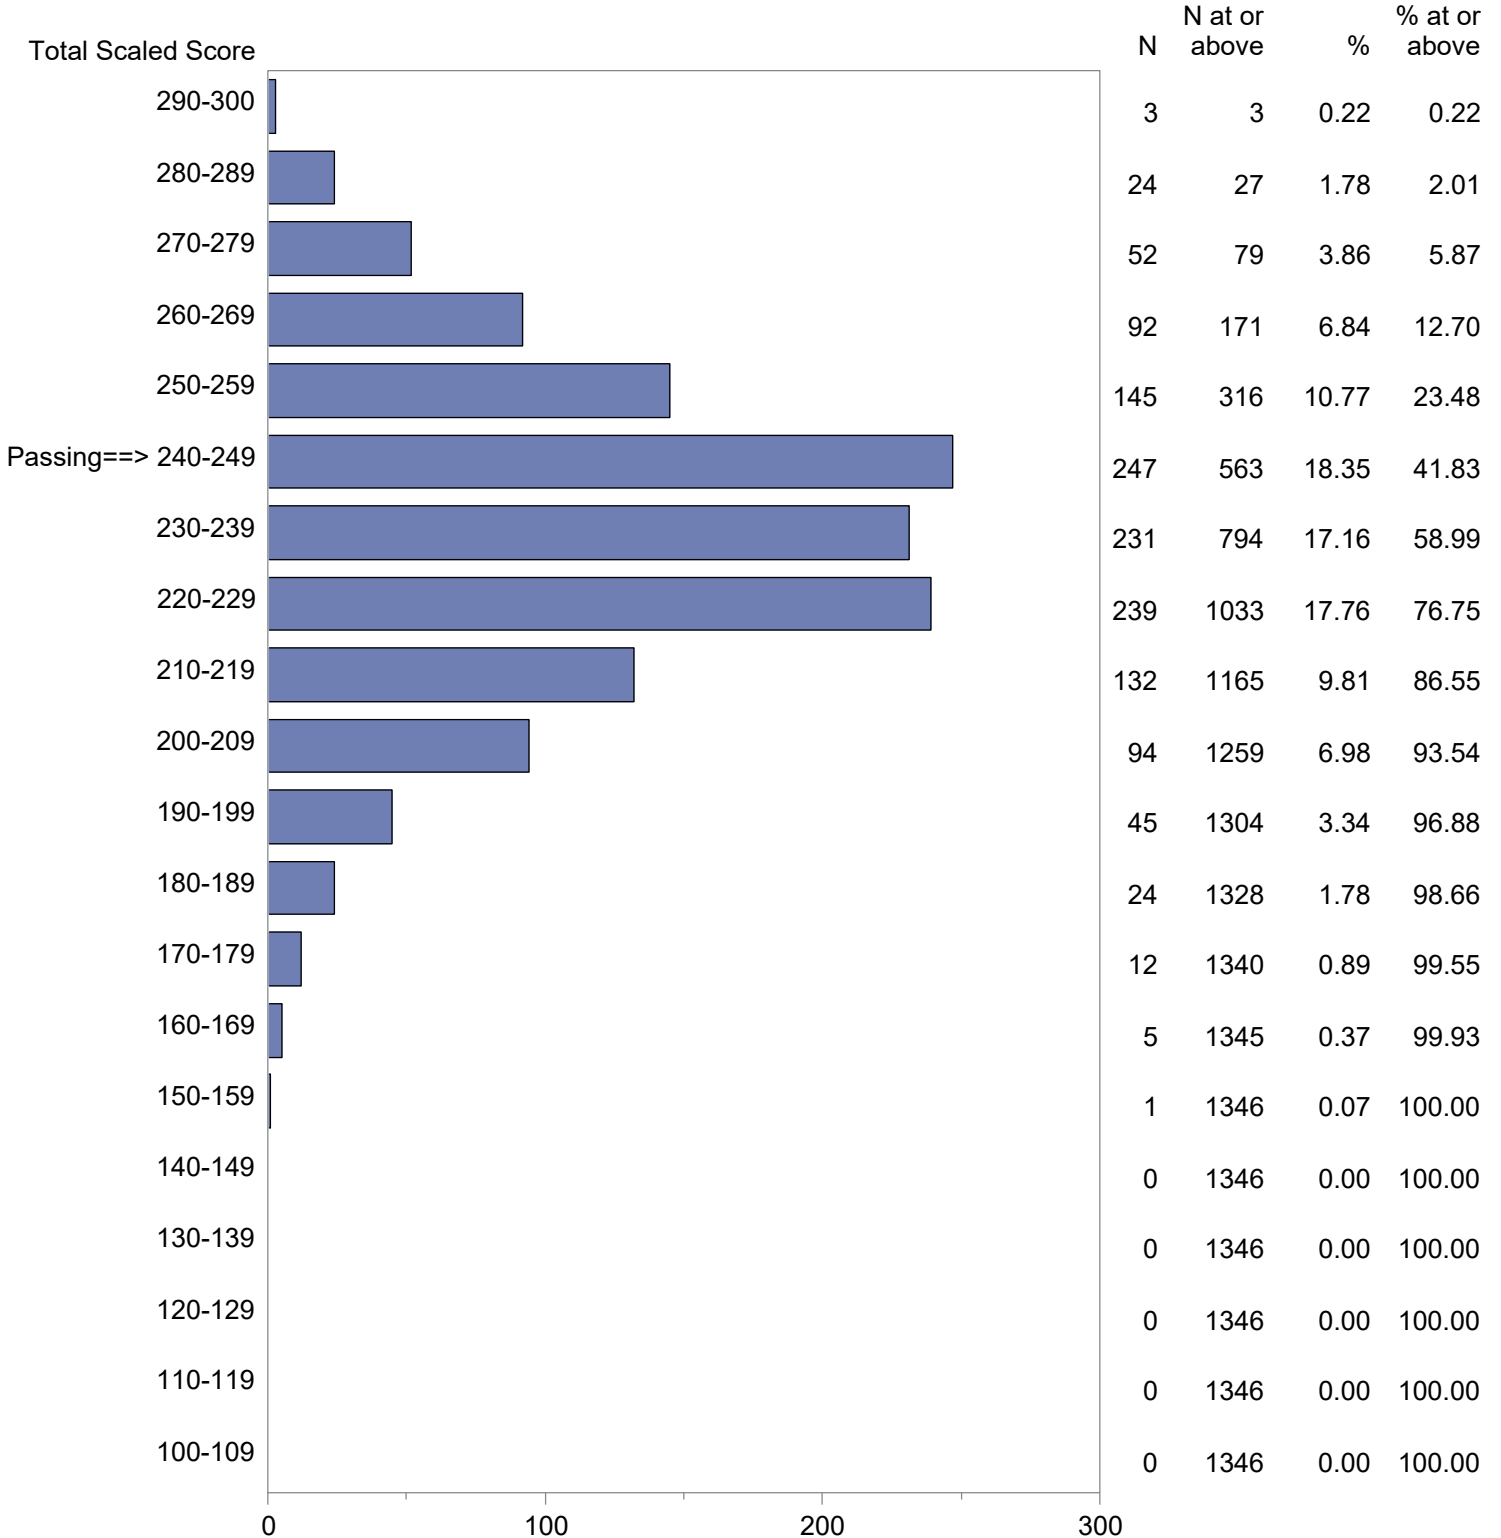

Massachusetts Tests for Educator Licensure (MTEL)
September 1, 2020 - August 31, 2021
Total Scaled Score Distribution by Test Field (All Forms)

Test Field=002 Early Childhood

NOTE: The accompanying explanatory notes and interpretive cautions are an integral part of this report.