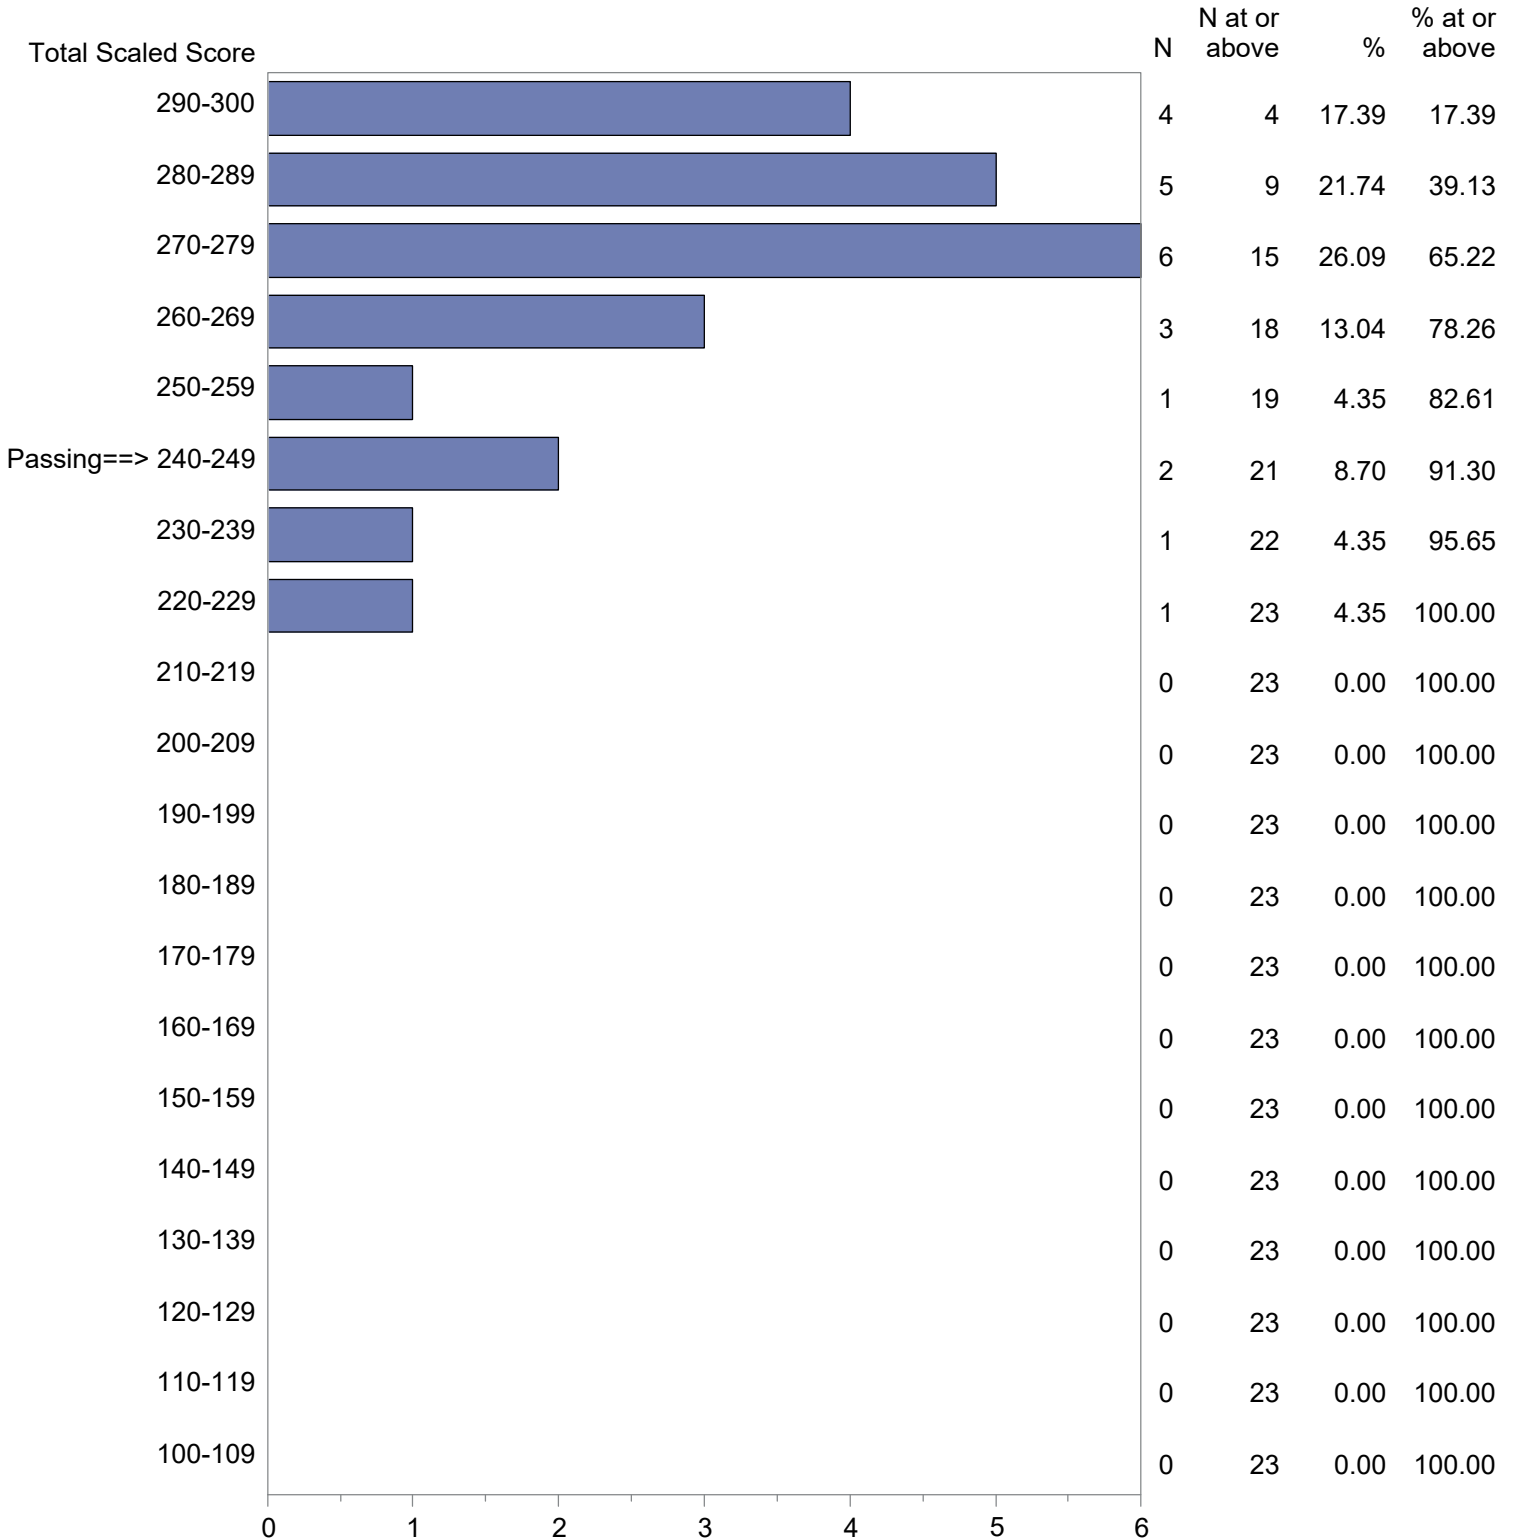

Massachusetts Tests for Educator Licensure (MTEL)
September 1, 2020 - August 31, 2021
Total Scaled Score Distribution by Test Field (All Forms)

Test Field=029 Chinese (Mandarin)

NOTE: The accompanying explanatory notes and interpretive cautions are an integral part of this report.