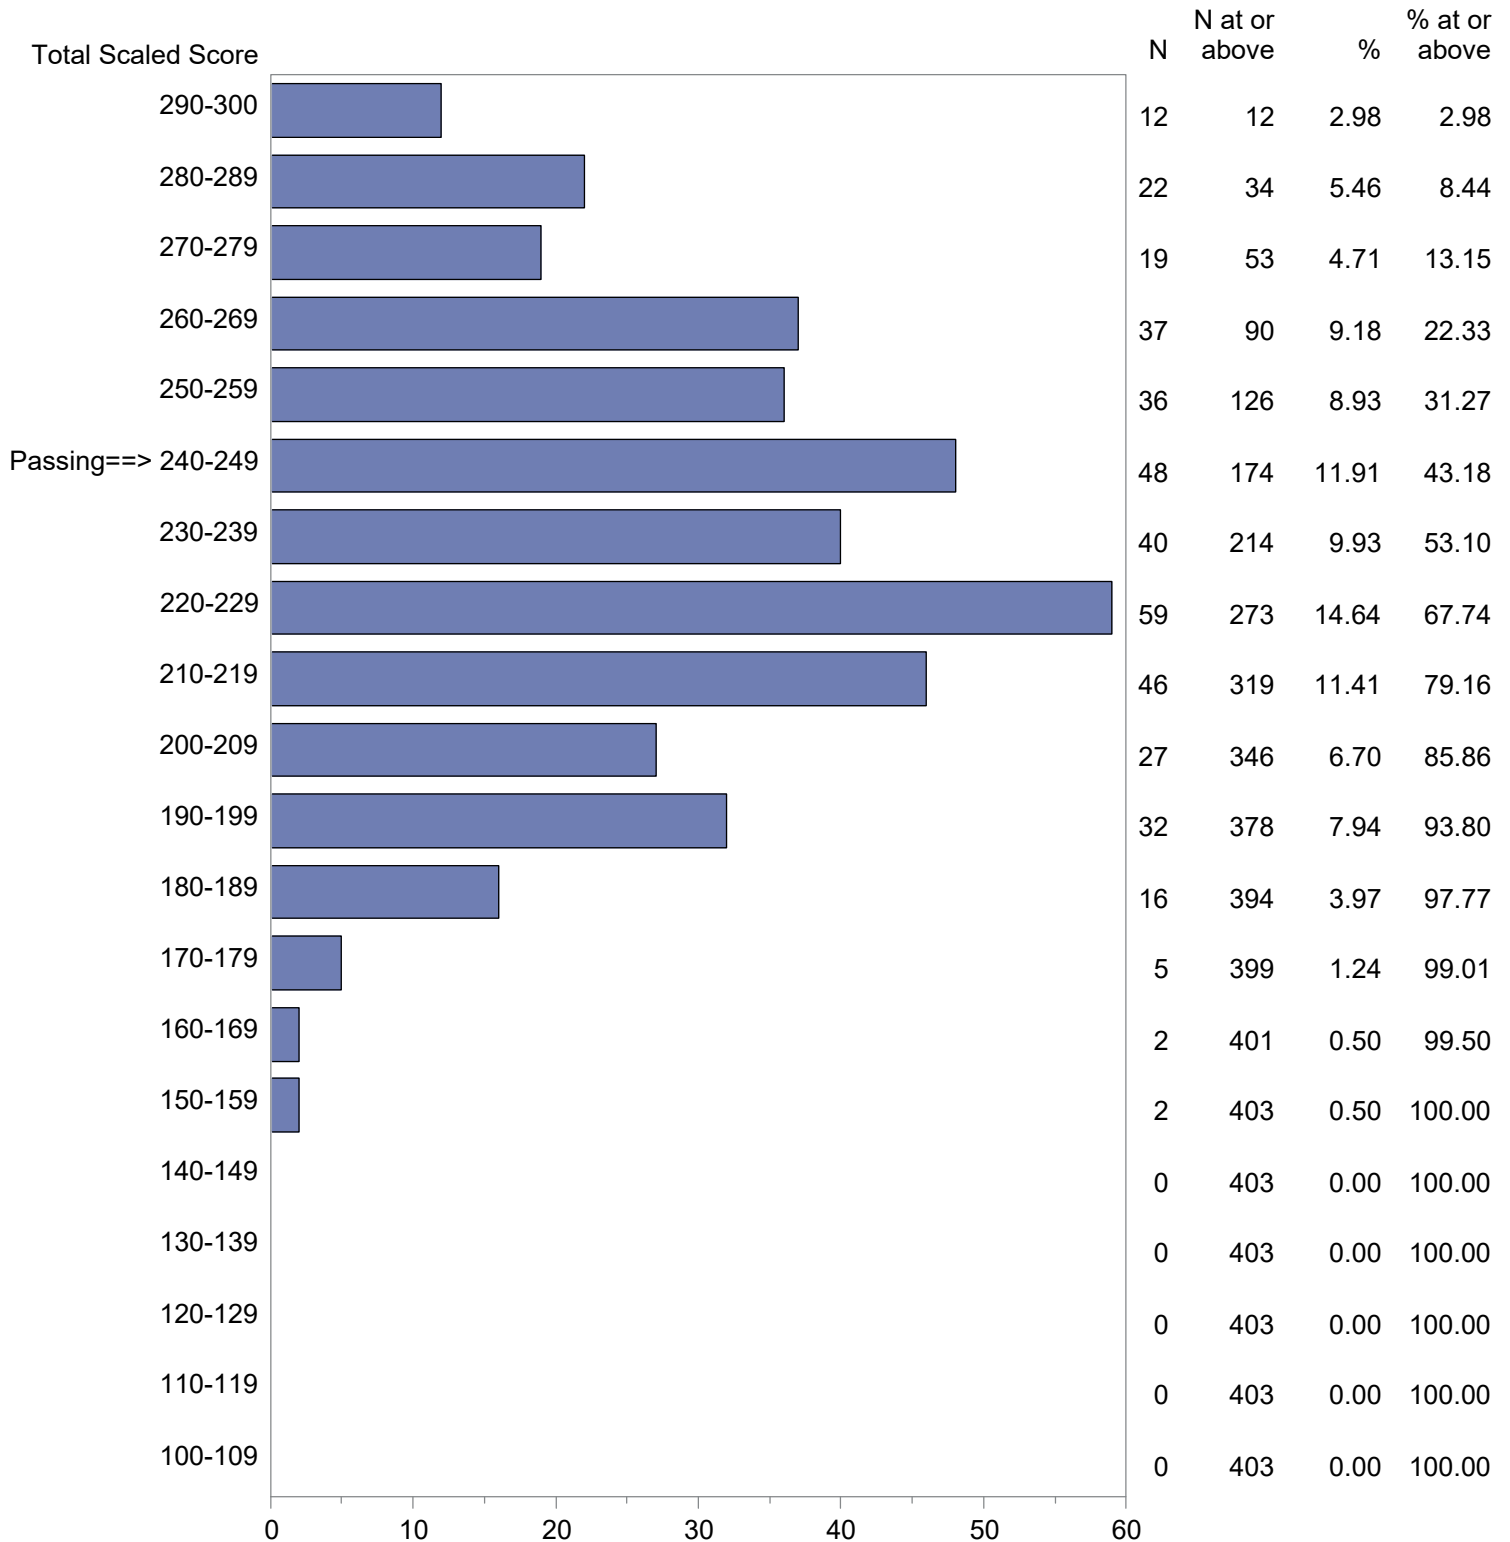

Massachusetts Tests for Educator Licensure (MTEL)
September 1, 2020 - August 31, 2021
Total Scaled Score Distribution by Test Field (All Forms)

Test Field=053 Elementary Mathematics

NOTE: The accompanying explanatory notes and interpretive cautions are an integral part of this report.