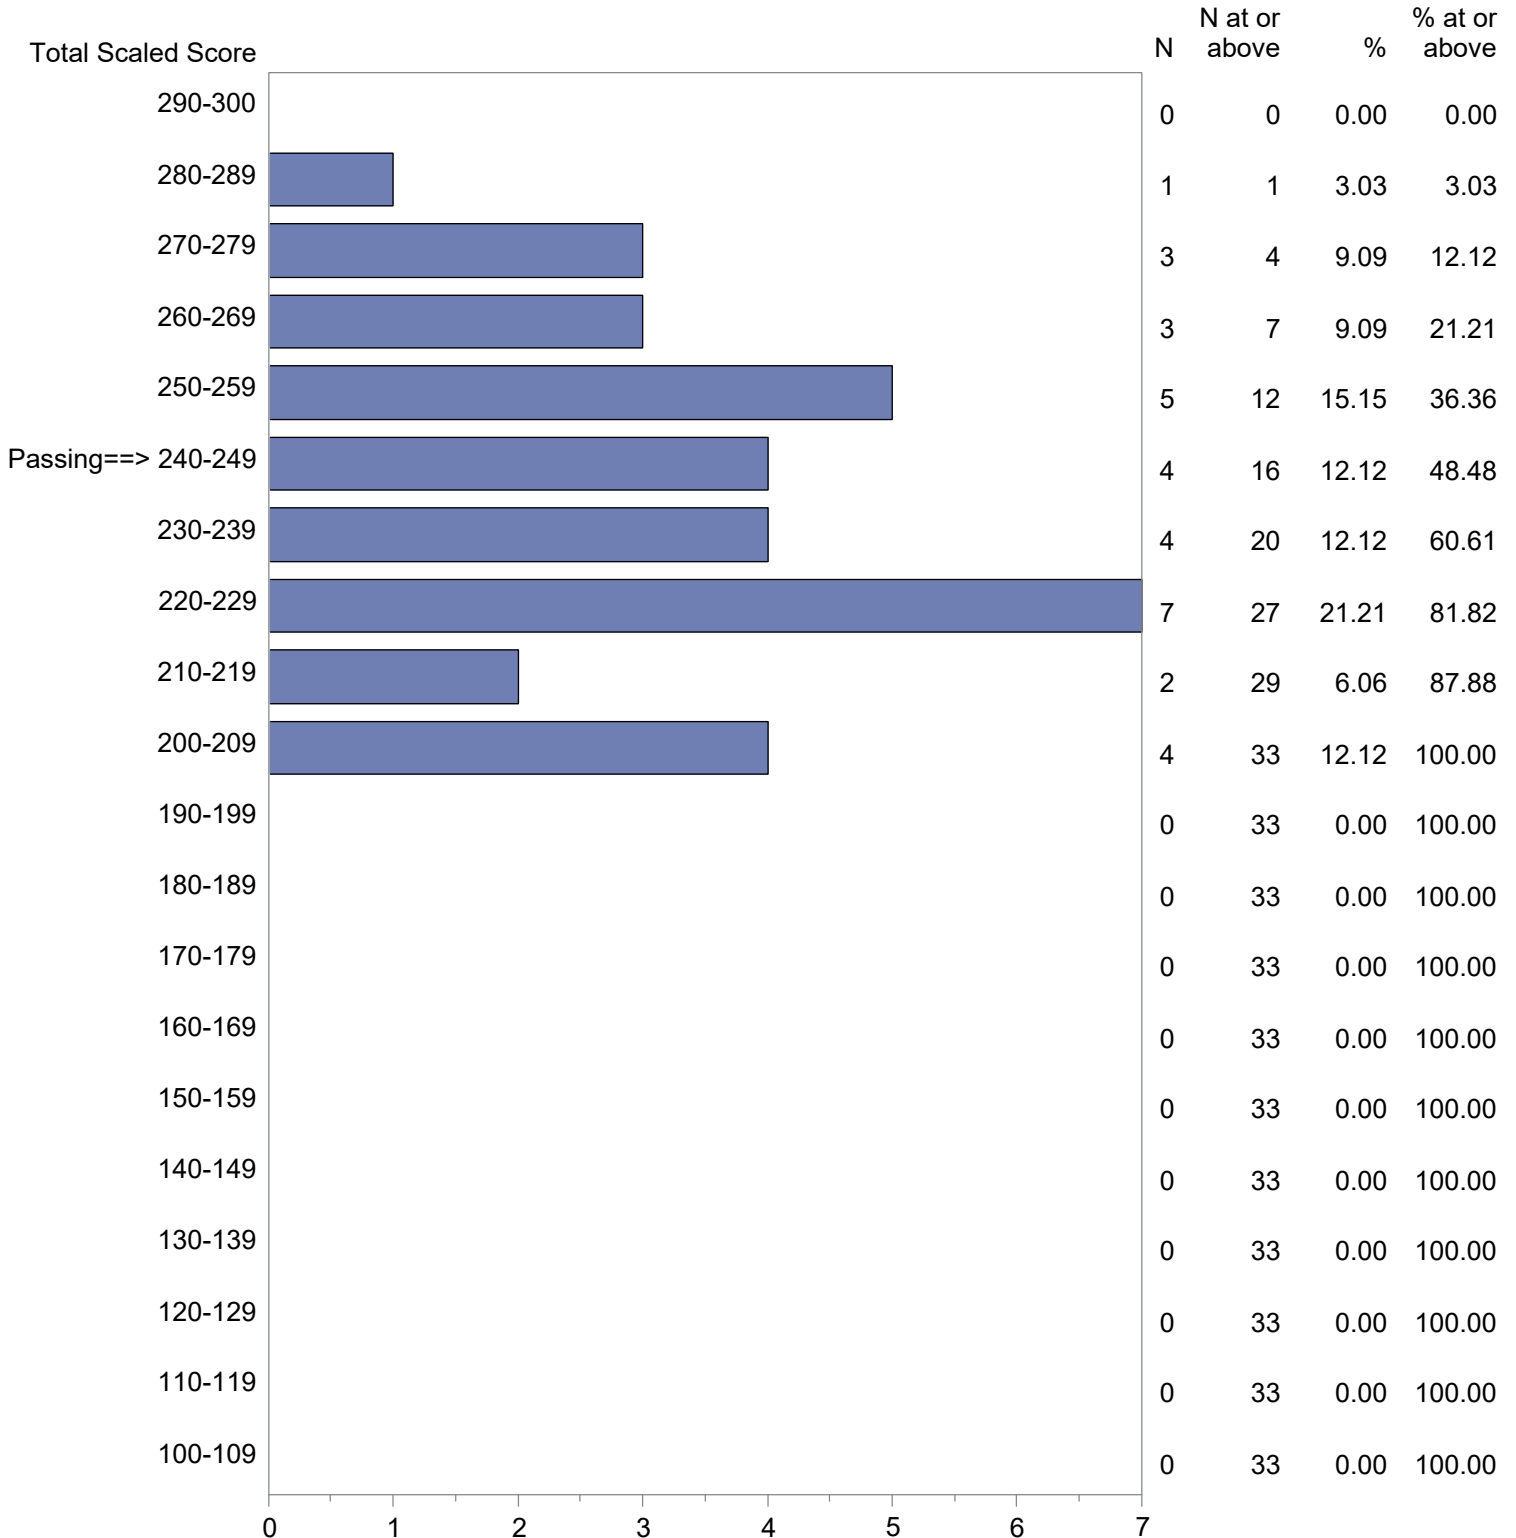

Massachusetts Tests for Educator Licensure (MTEL)
September 1, 2020 - August 31, 2021
Total Scaled Score Distribution by Test Field (All Forms)

Test Field=014 Earth Science

NOTE: The accompanying explanatory notes and interpretive cautions are an integral part of this report.