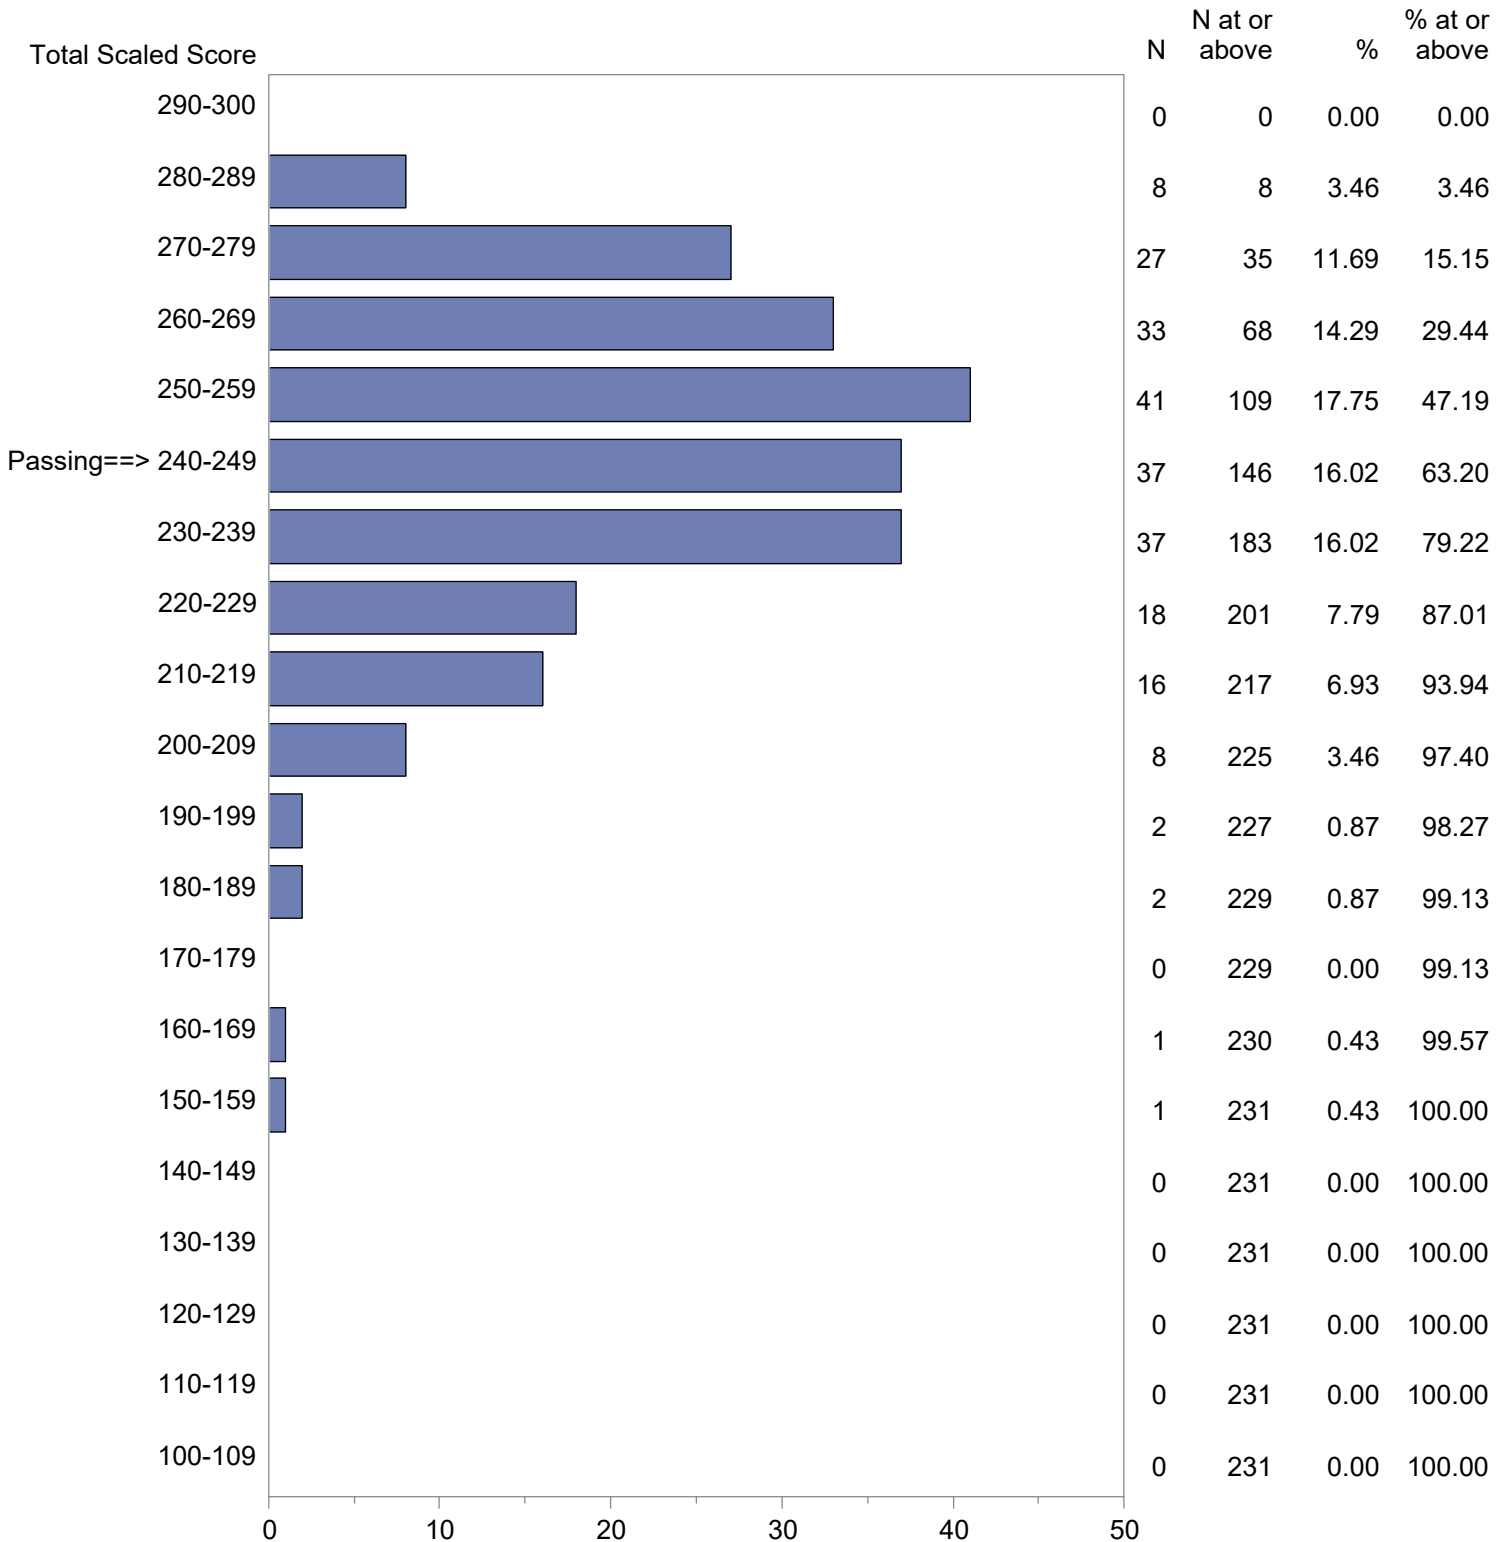

Massachusetts Tests for Educator Licensure (MTEL)
September 1, 2020 - August 31, 2021
Total Scaled Score Distribution by Test Field (All Forms)

Test Field=021 Health/Family and Consumer Sciences

NOTE: The accompanying explanatory notes and interpretive cautions are an integral part of this report.