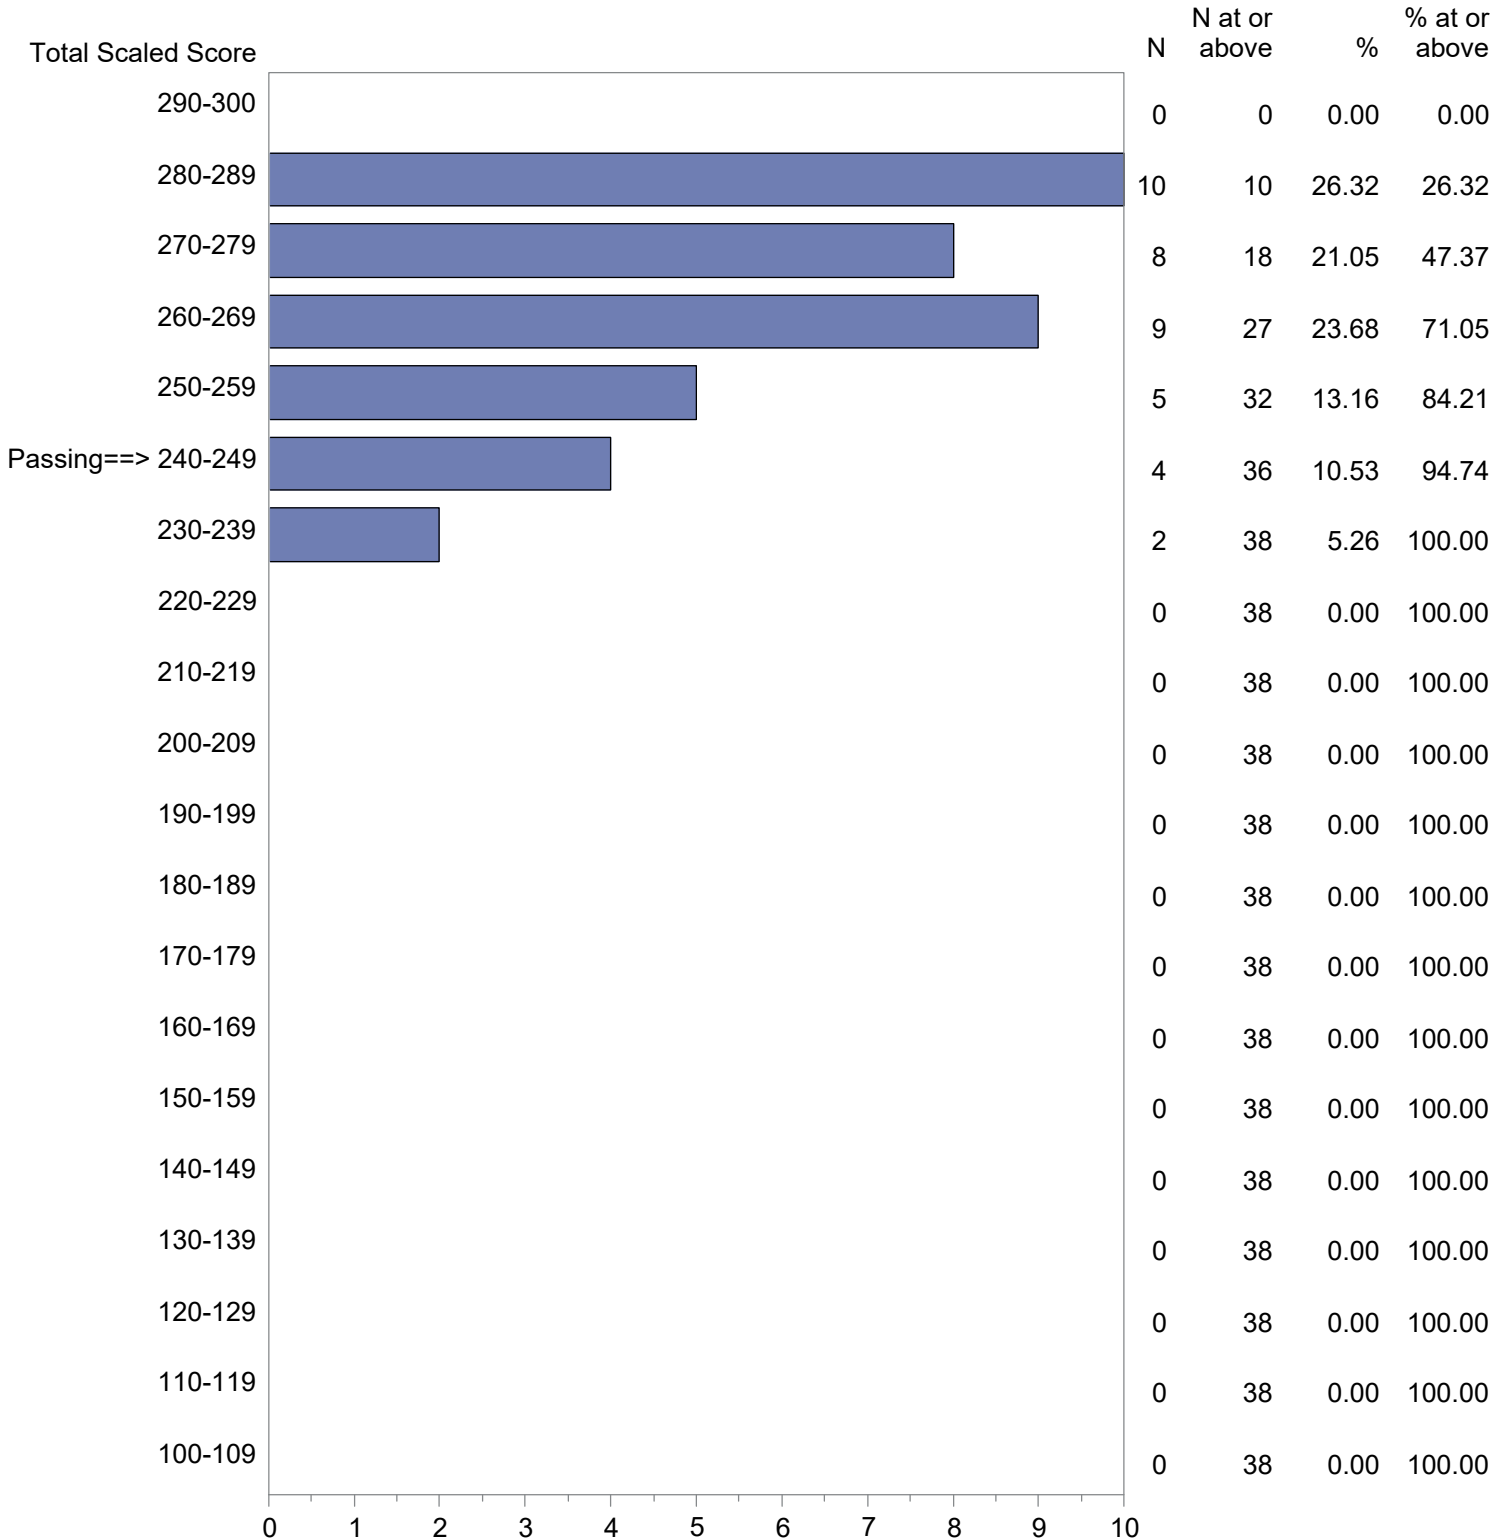

Massachusetts Tests for Educator Licensure (MTEL)
September 1, 2020 - August 31, 2021
Total Scaled Score Distribution by Test Field (All Forms)

Test Field=079 Bilingual Education

NOTE: The accompanying explanatory notes and interpretive cautions are an integral part of this report.