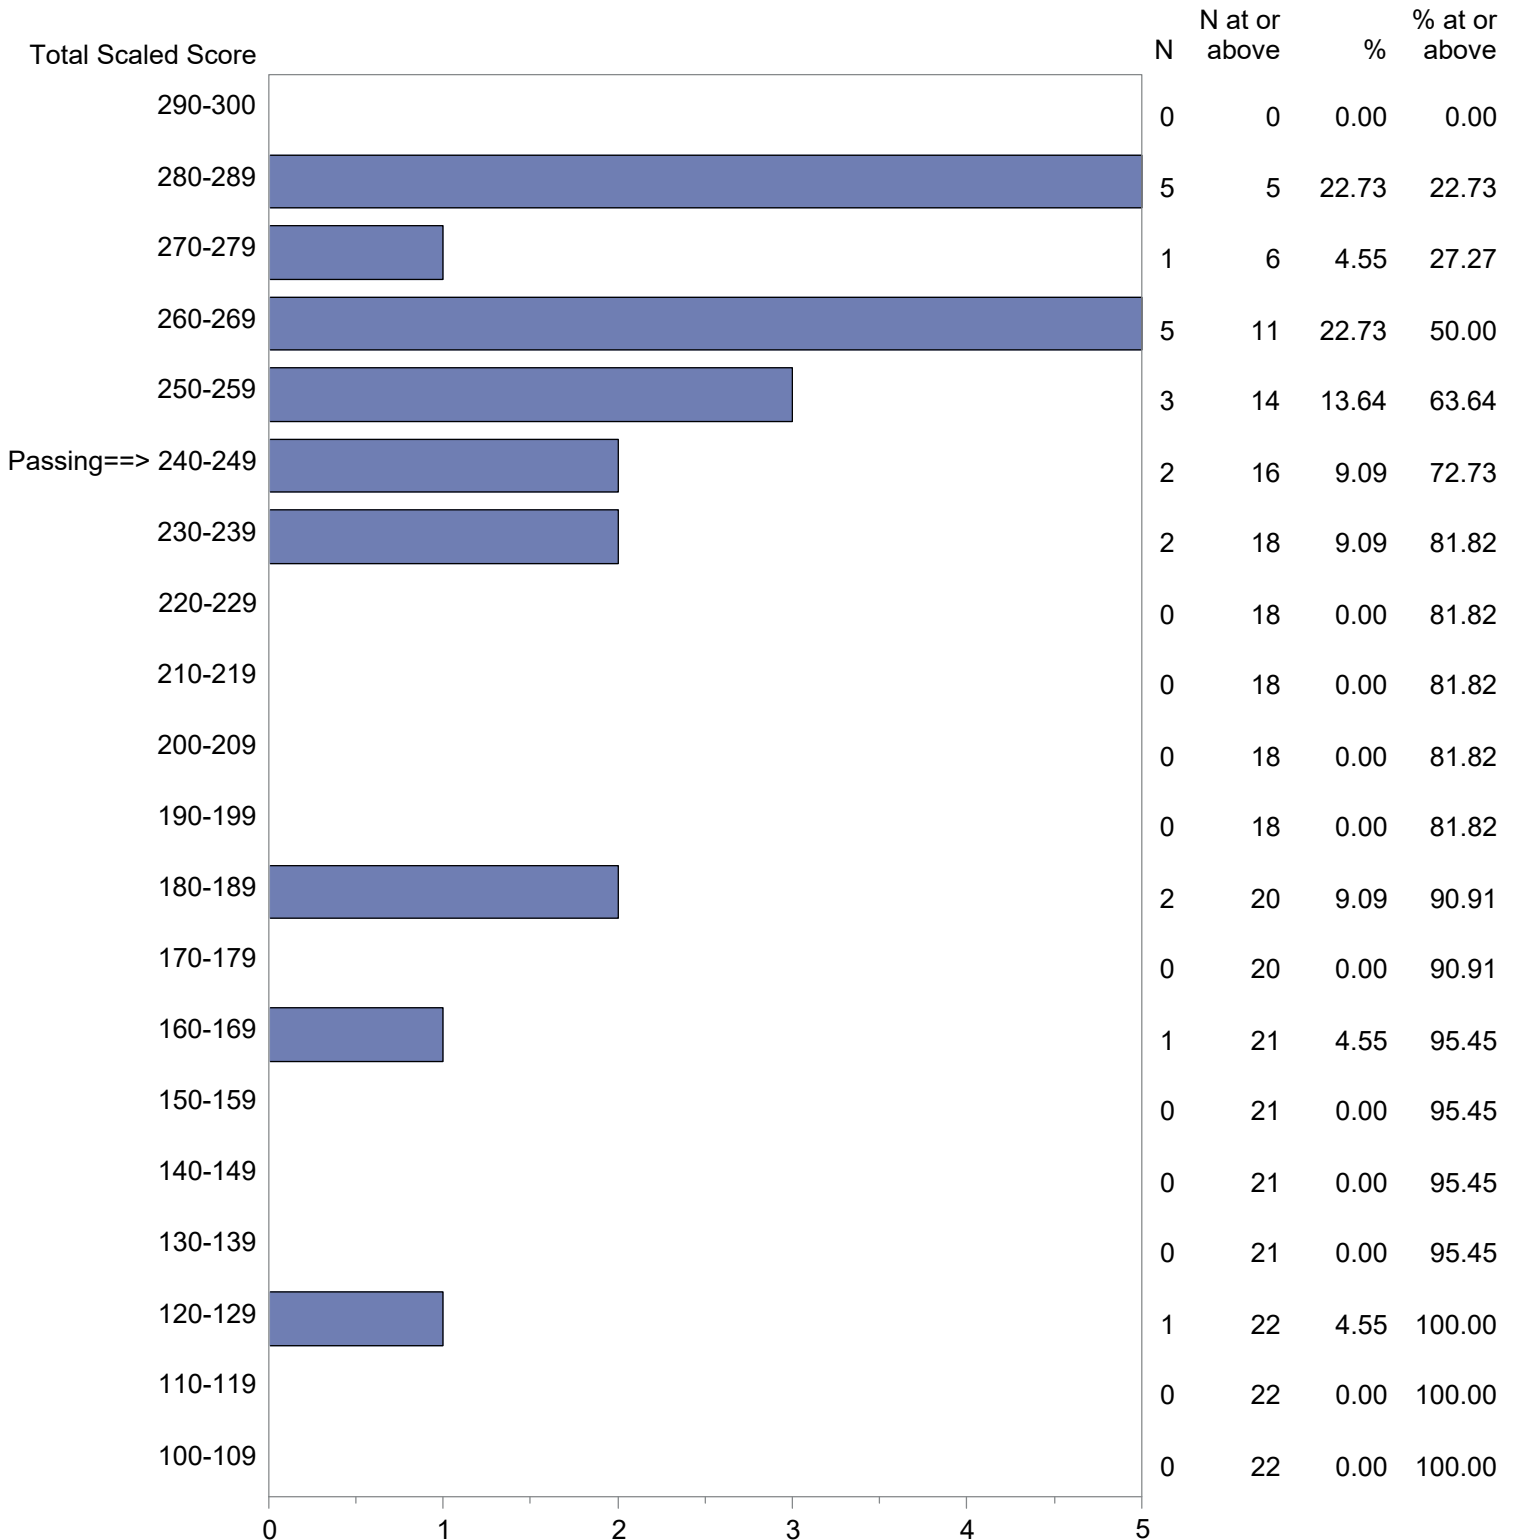

Massachusetts Tests for Educator Licensure (MTEL)
September 1, 2020 - August 31, 2021
Total Scaled Score Distribution by Test Field (All Forms)

Test Field=032 Portuguese

NOTE: The accompanying explanatory notes and interpretive cautions are an integral part of this report.