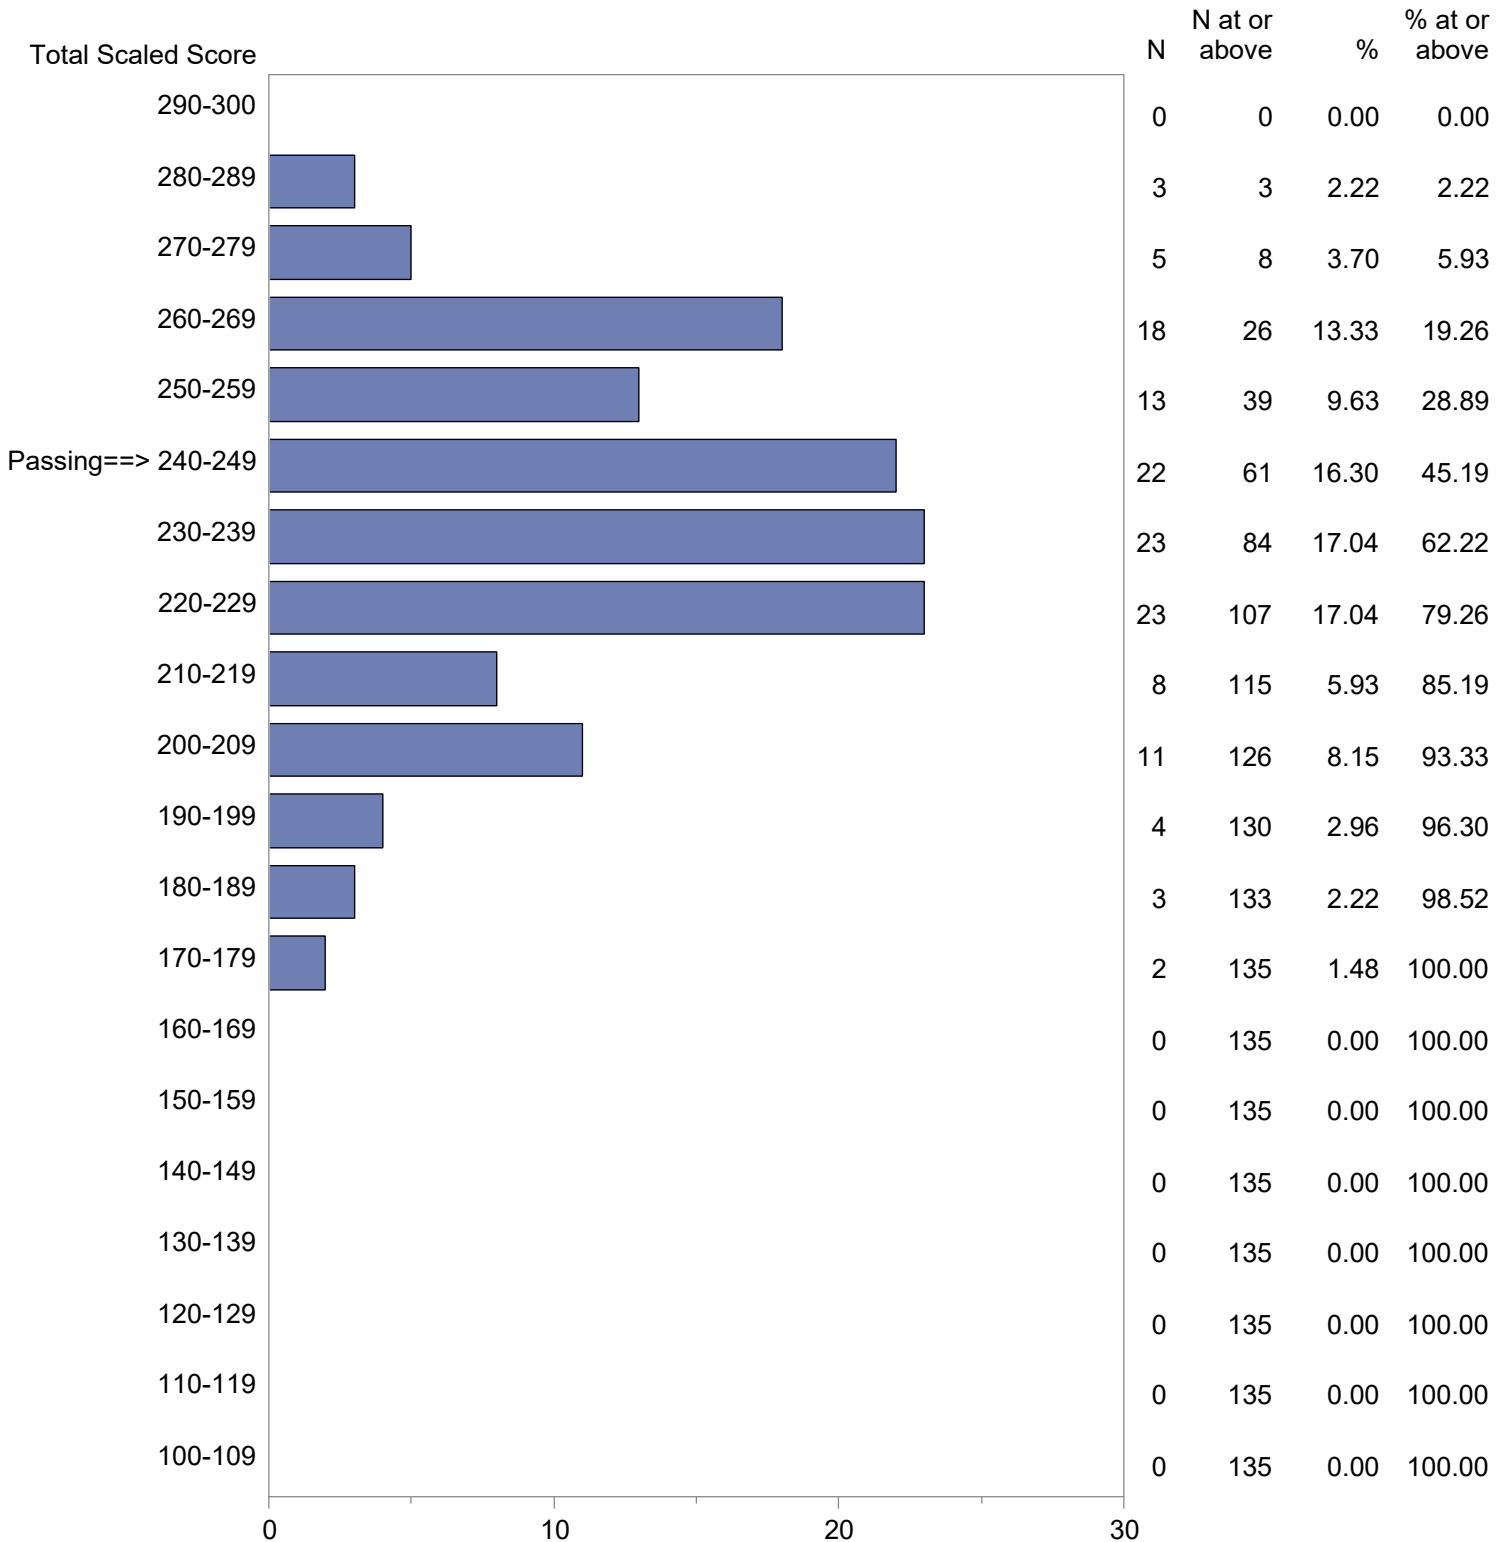

Massachusetts Tests for Educator Licensure (MTEL)
September 1, 2020 - August 31, 2021
Total Scaled Score Distribution by Test Field (All Forms)

Test Field=050 Middle School Humanities

NOTE: The accompanying explanatory notes and interpretive cautions are an integral part of this report.