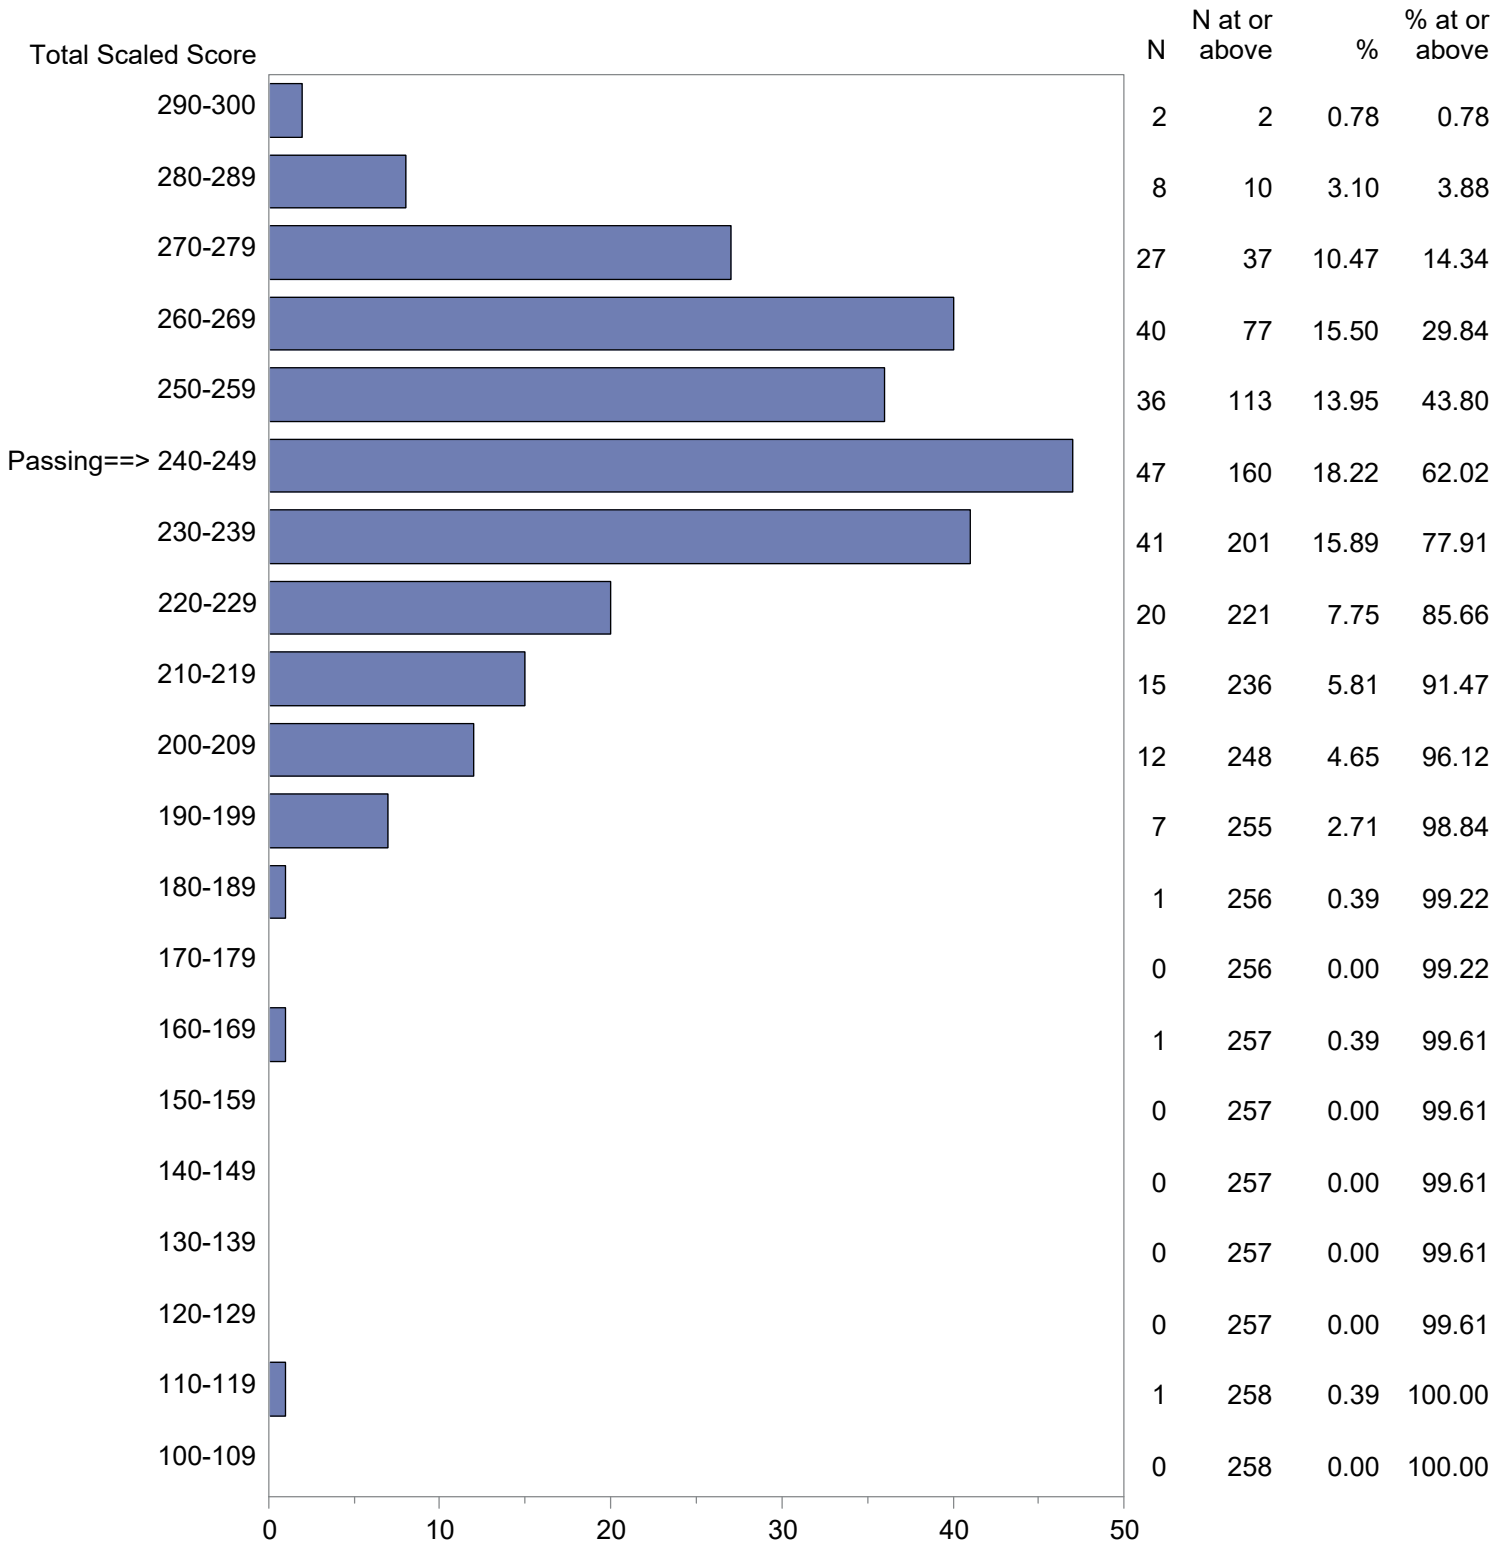

Massachusetts Tests for Educator Licensure (MTEL)
September 1, 2020 - August 31, 2021
Total Scaled Score Distribution by Test Field (All Forms)

Test Field=91 Vocational Technical Literacy Skills Test - Writing

NOTE: The accompanying explanatory notes and interpretive cautions are an integral part of this report.