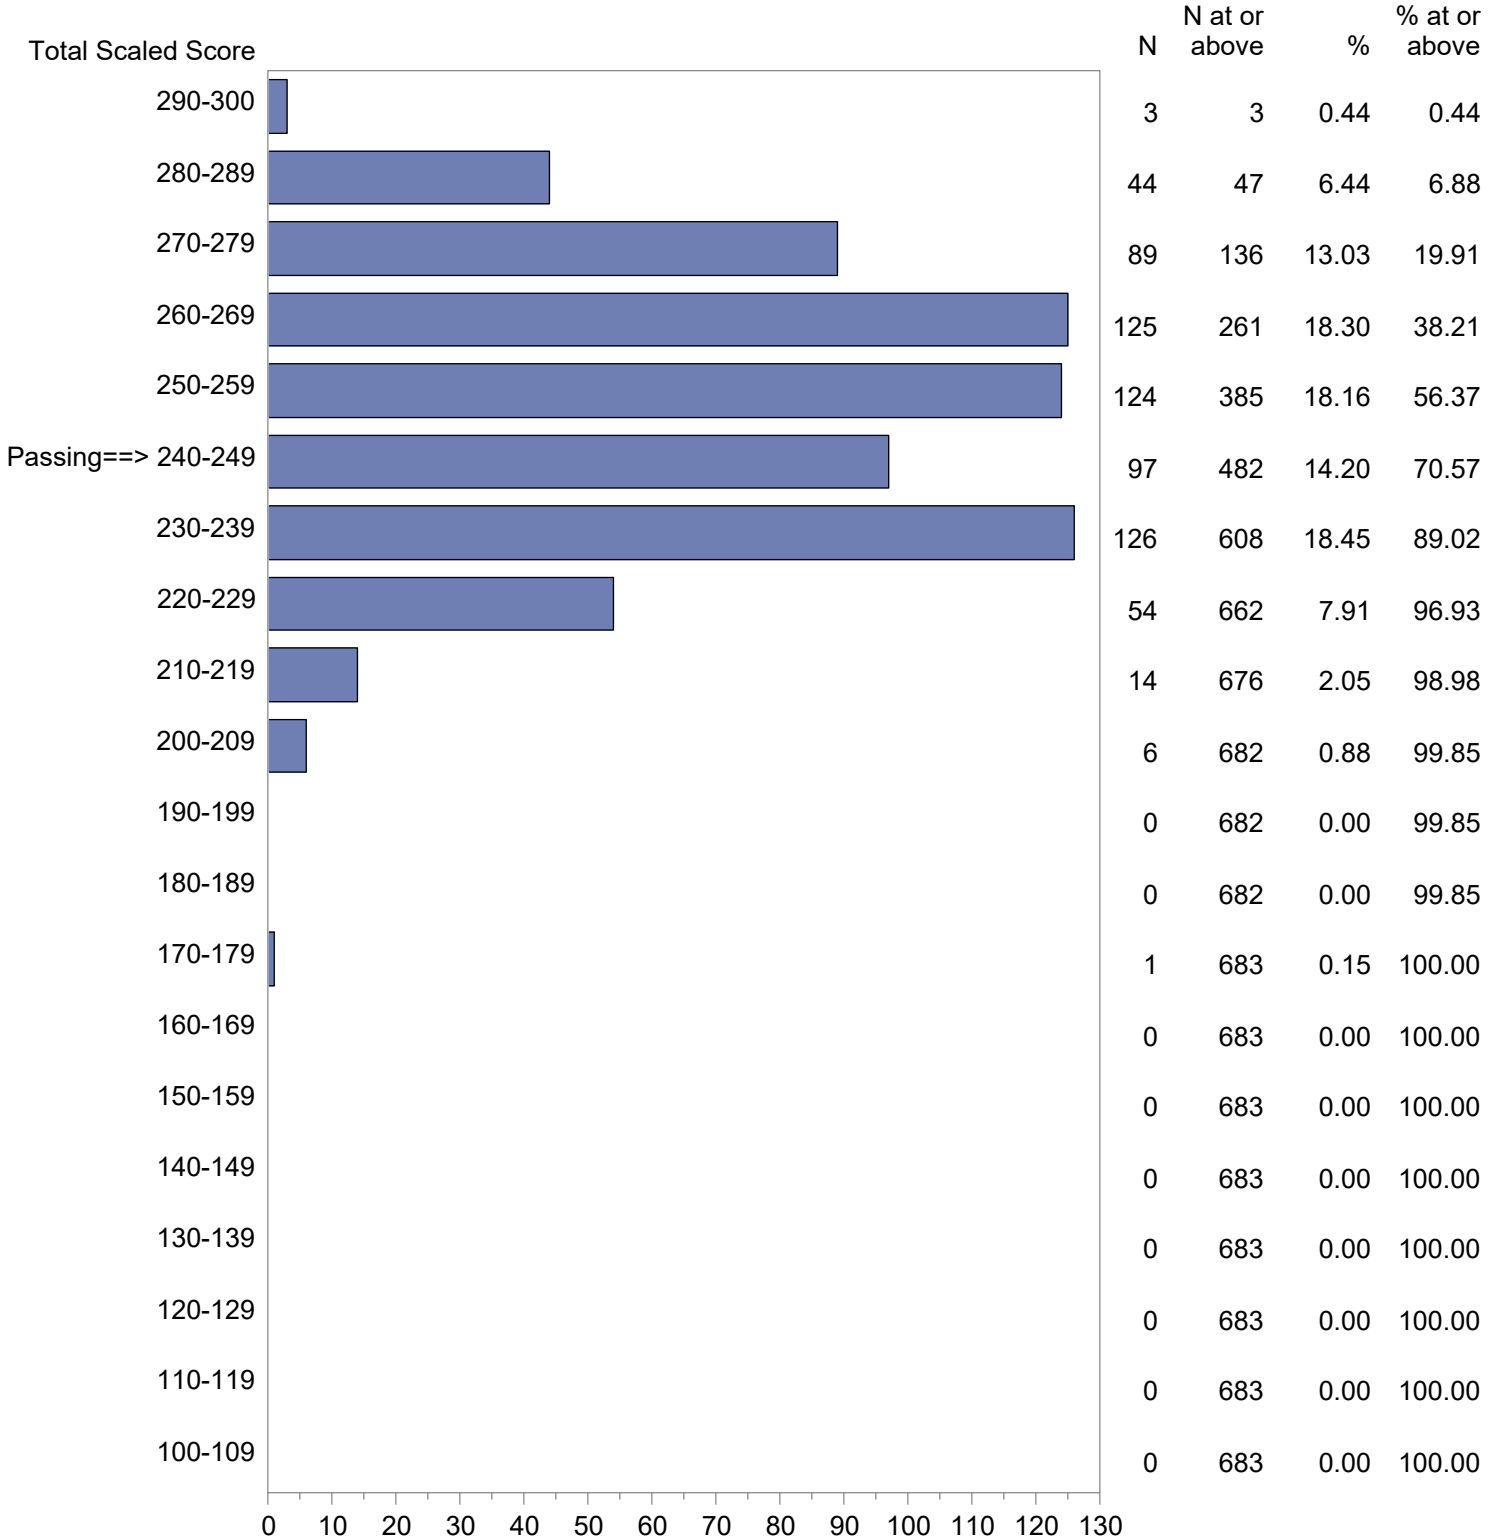

Massachusetts Tests for Educator Licensure (MTEL)
September 1, 2020 - August 31, 2021
Total Scaled Score Distribution by Test Field (All Forms)

Test Field=007 English

NOTE: The accompanying explanatory notes and interpretive cautions are an integral part of this report.