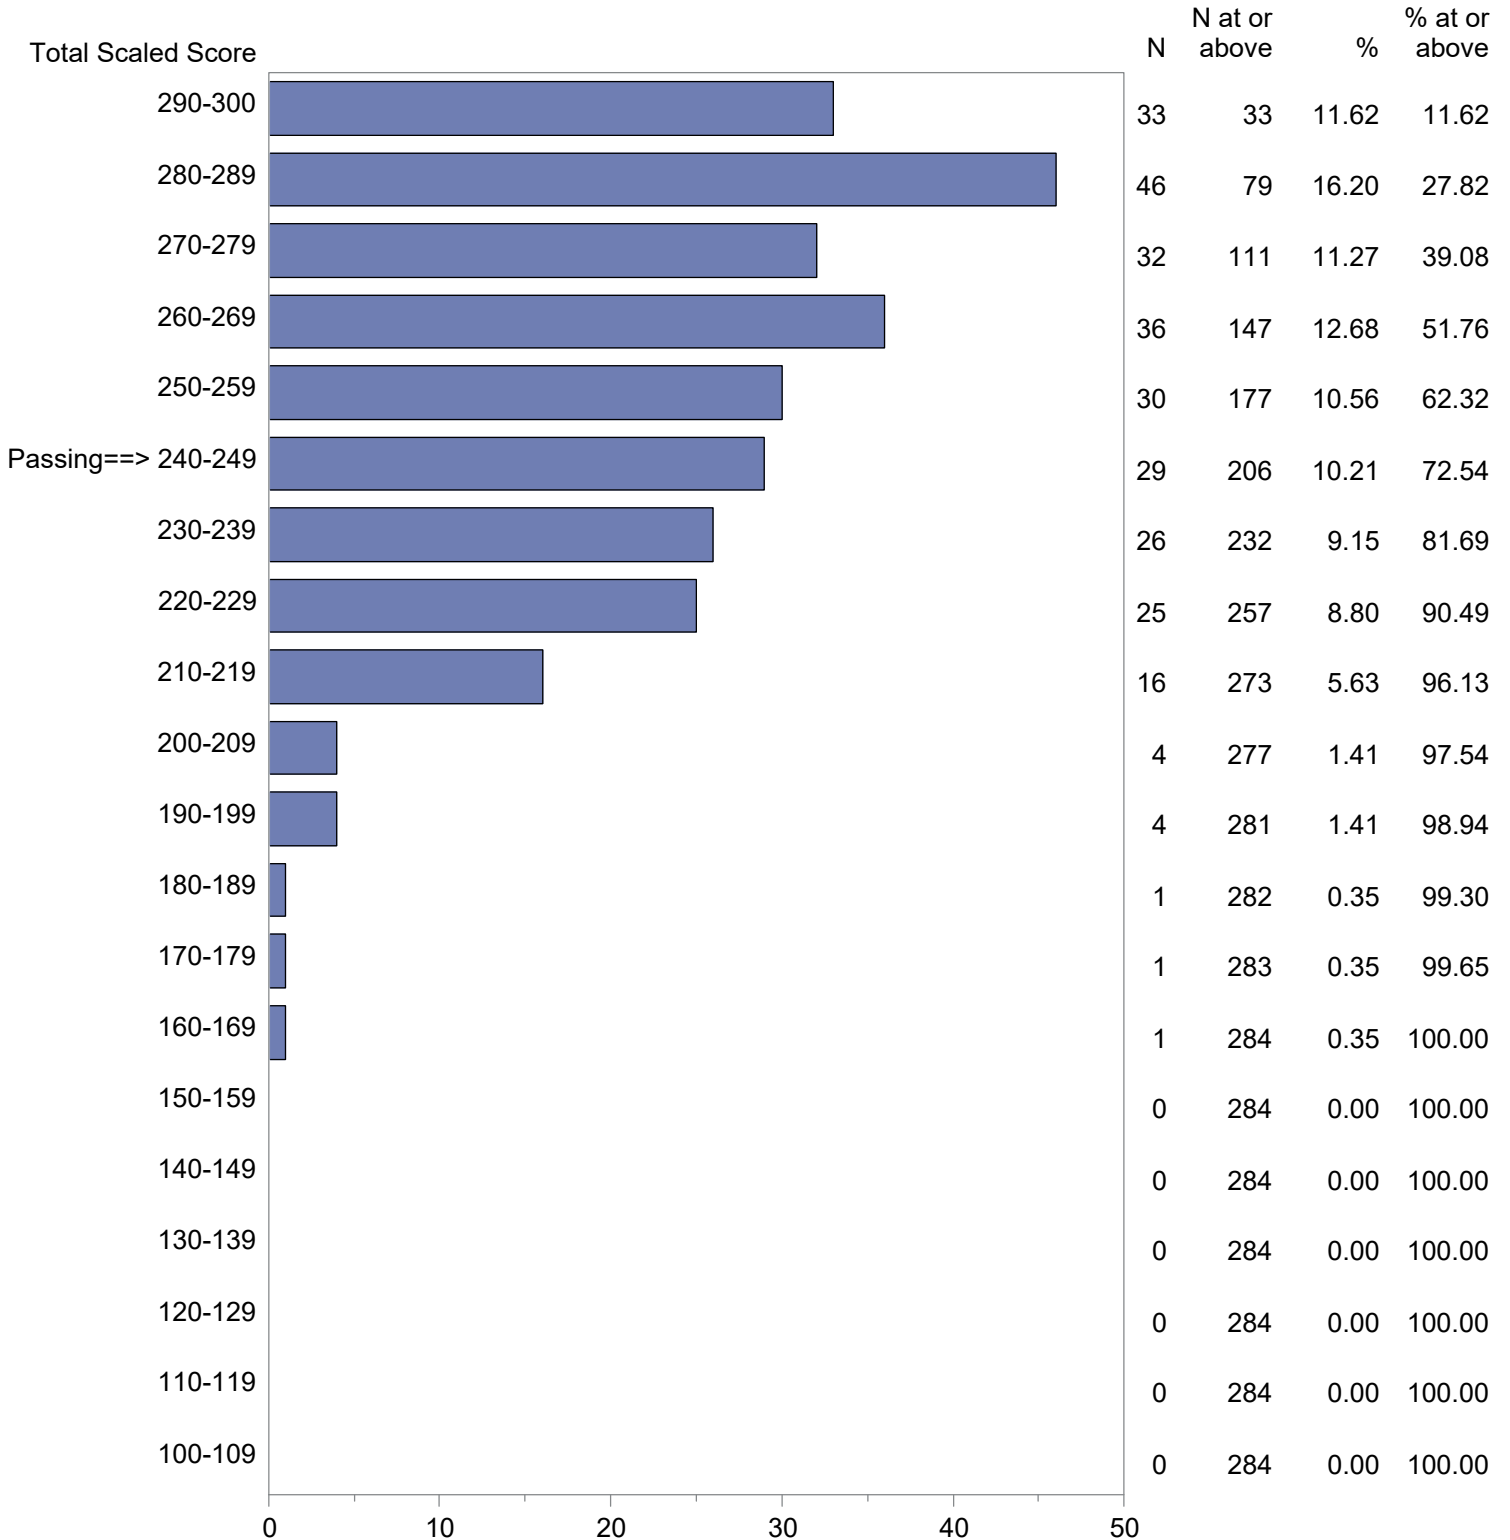

Massachusetts Tests for Educator Licensure (MTEL)
September 1, 2020 - August 31, 2021
Total Scaled Score Distribution by Test Field (All Forms)

Test Field=009 Mathematics

NOTE: The accompanying explanatory notes and interpretive cautions are an integral part of this report.