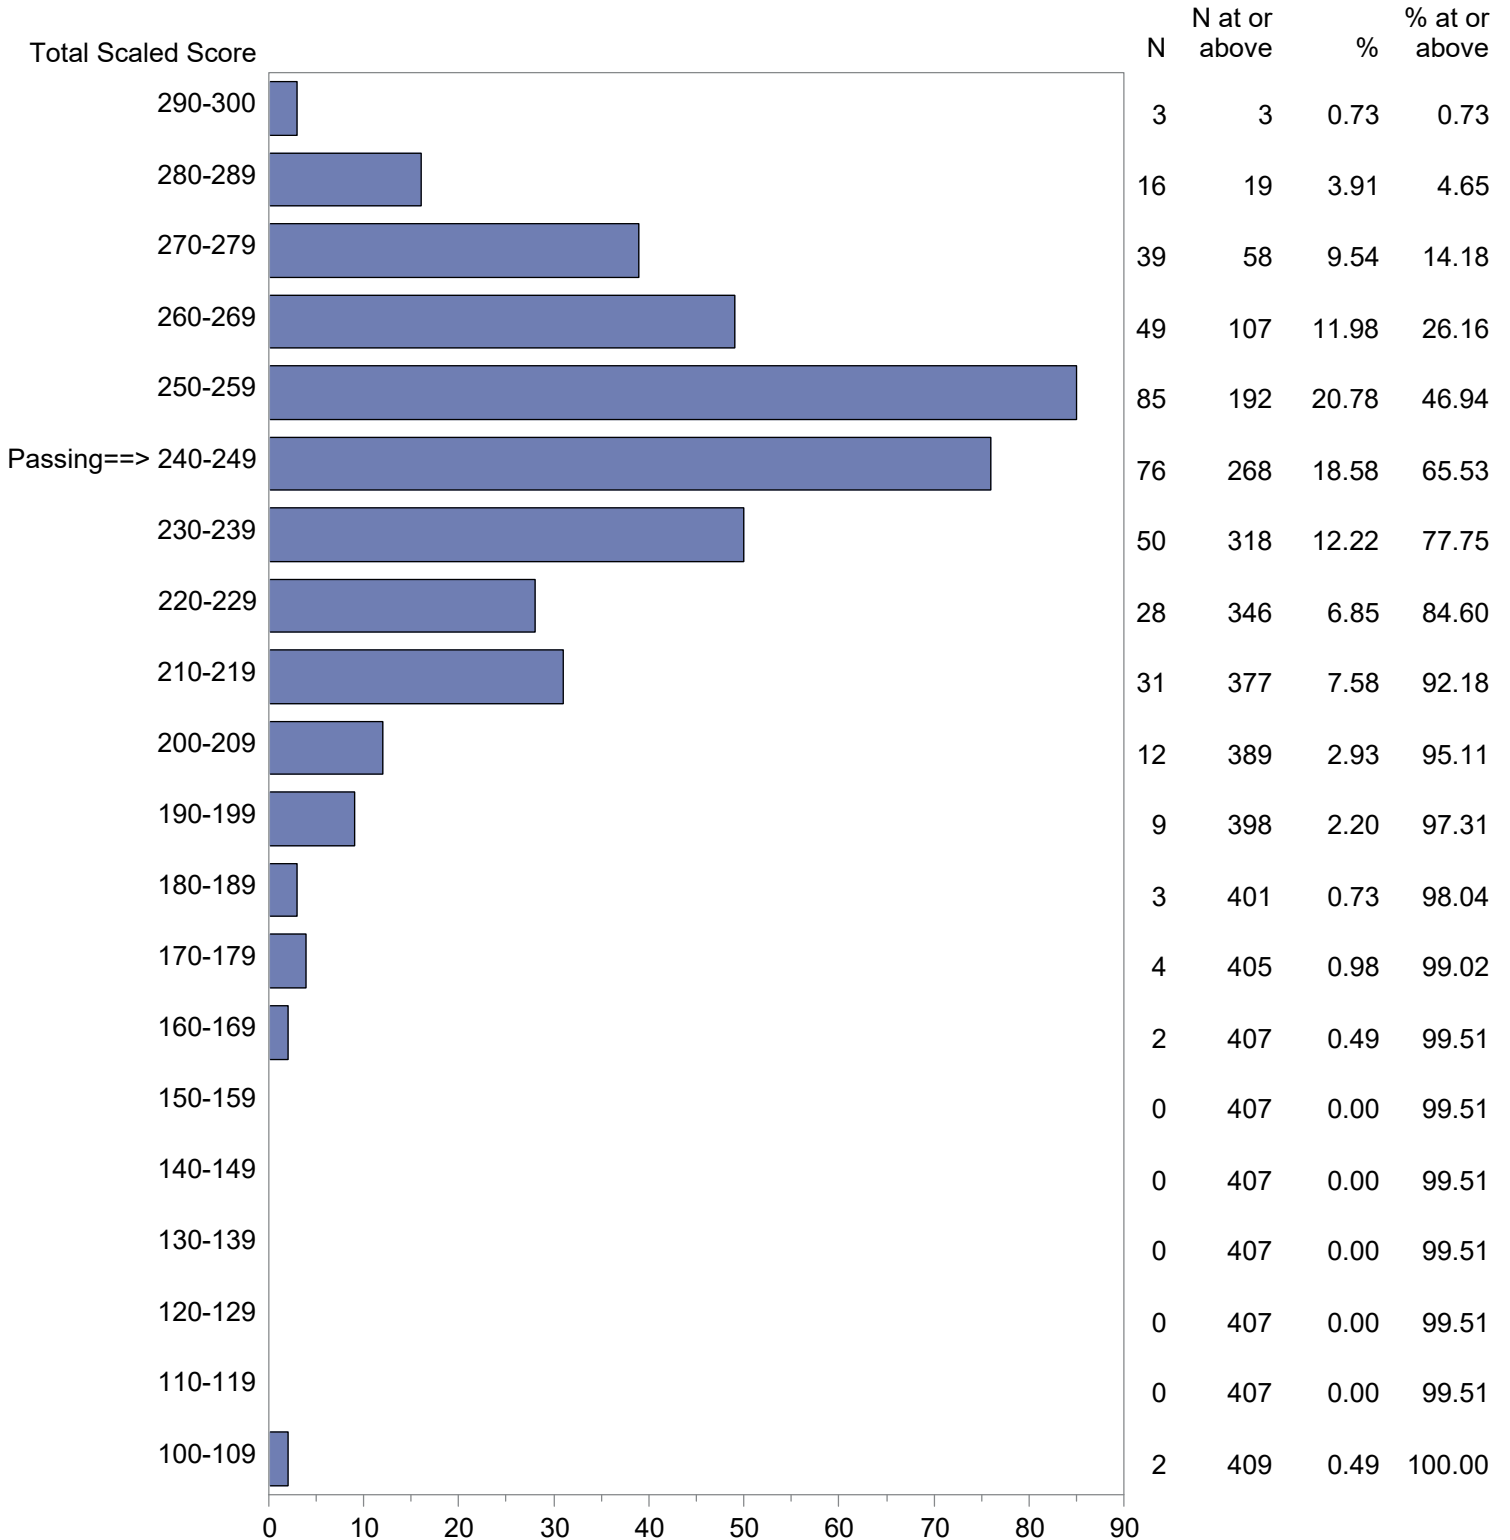

Massachusetts Tests for Educator Licensure (MTEL)
September 1, 2020 - August 31, 2021
Total Scaled Score Distribution by Test Field (All Forms)

Test Field=008 Reading Specialist

NOTE: The accompanying explanatory notes and interpretive cautions are an integral part of this report.