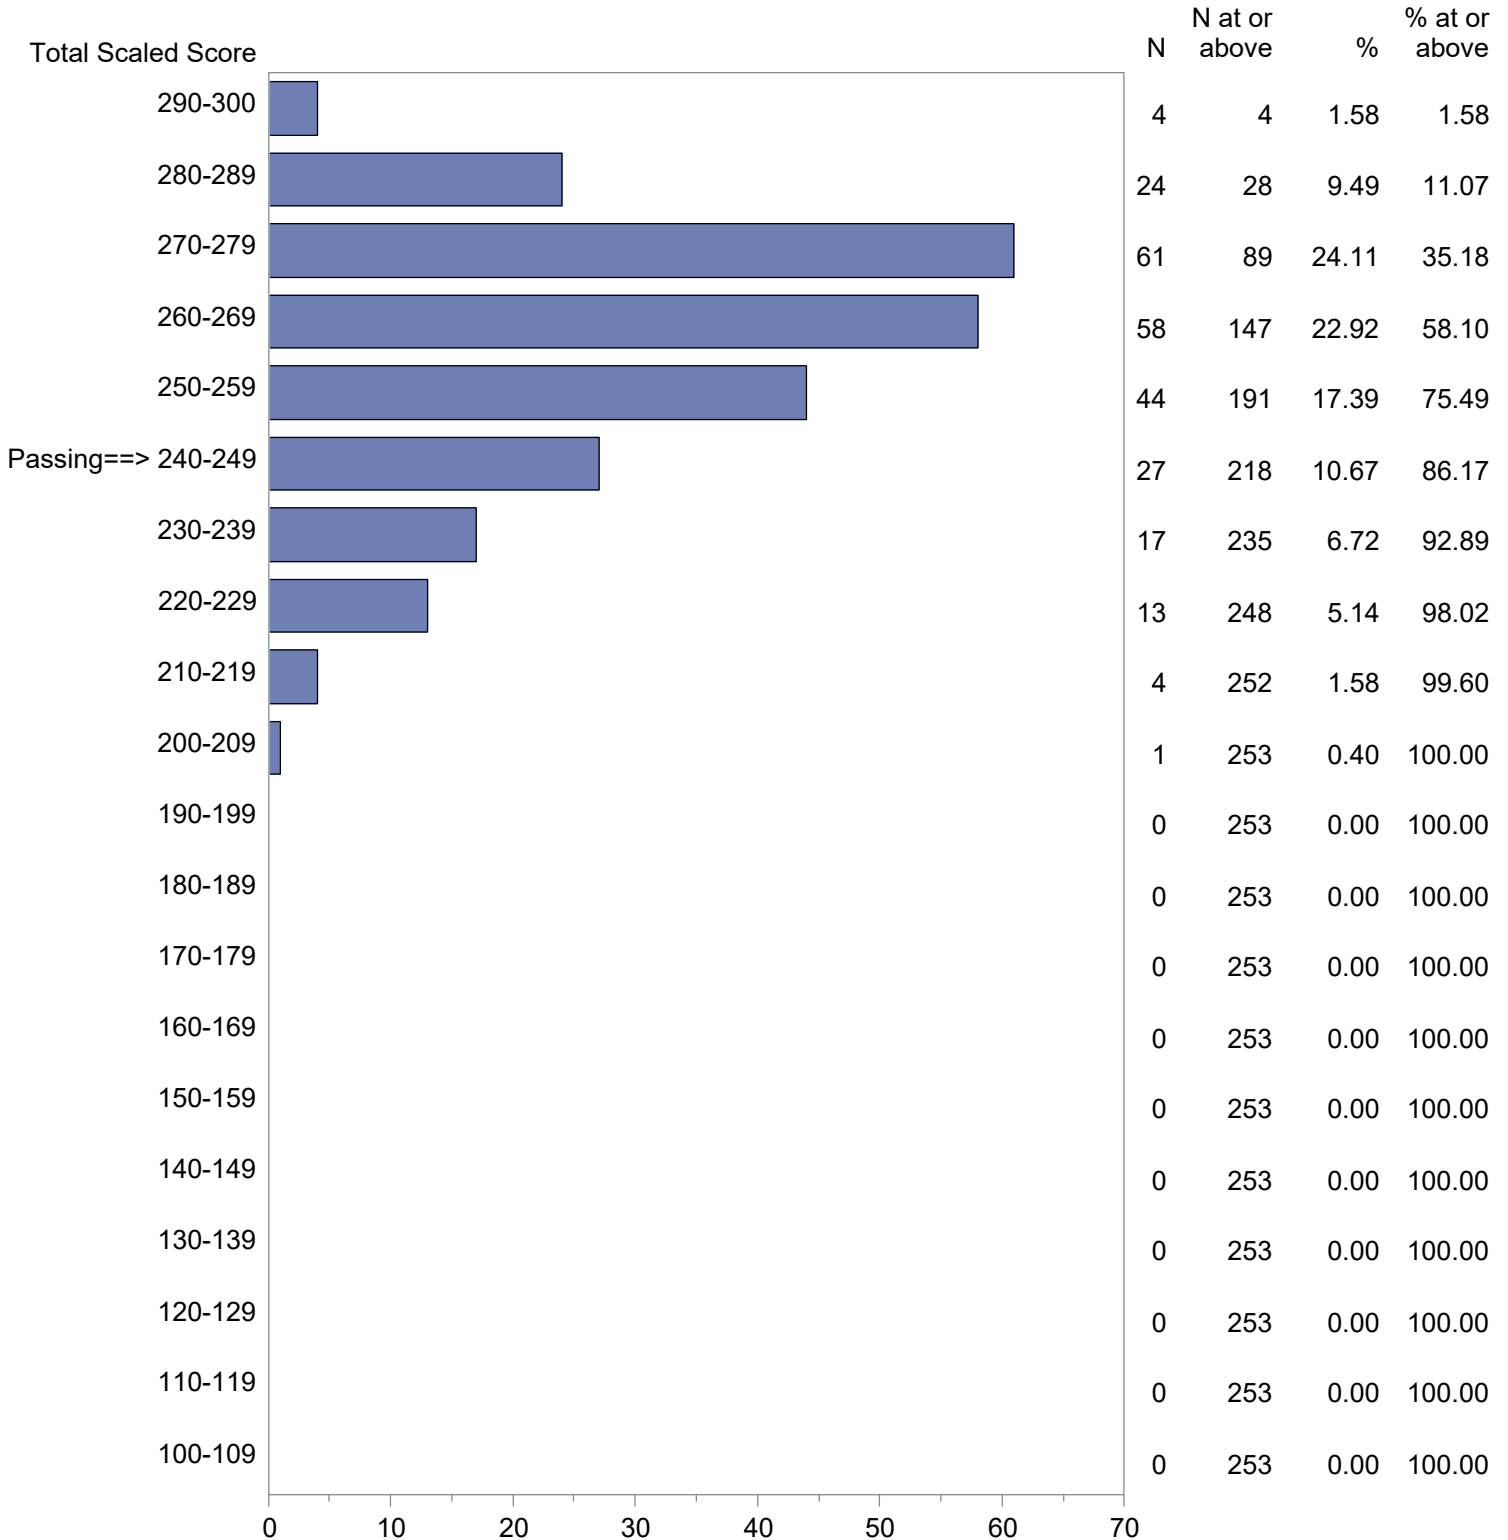

Massachusetts Tests for Educator Licensure (MTEL)
September 1, 2020 - August 31, 2021
Total Scaled Score Distribution by Test Field (All Forms)

Test Field=017 Visual Art

NOTE: The accompanying explanatory notes and interpretive cautions are an integral part of this report.