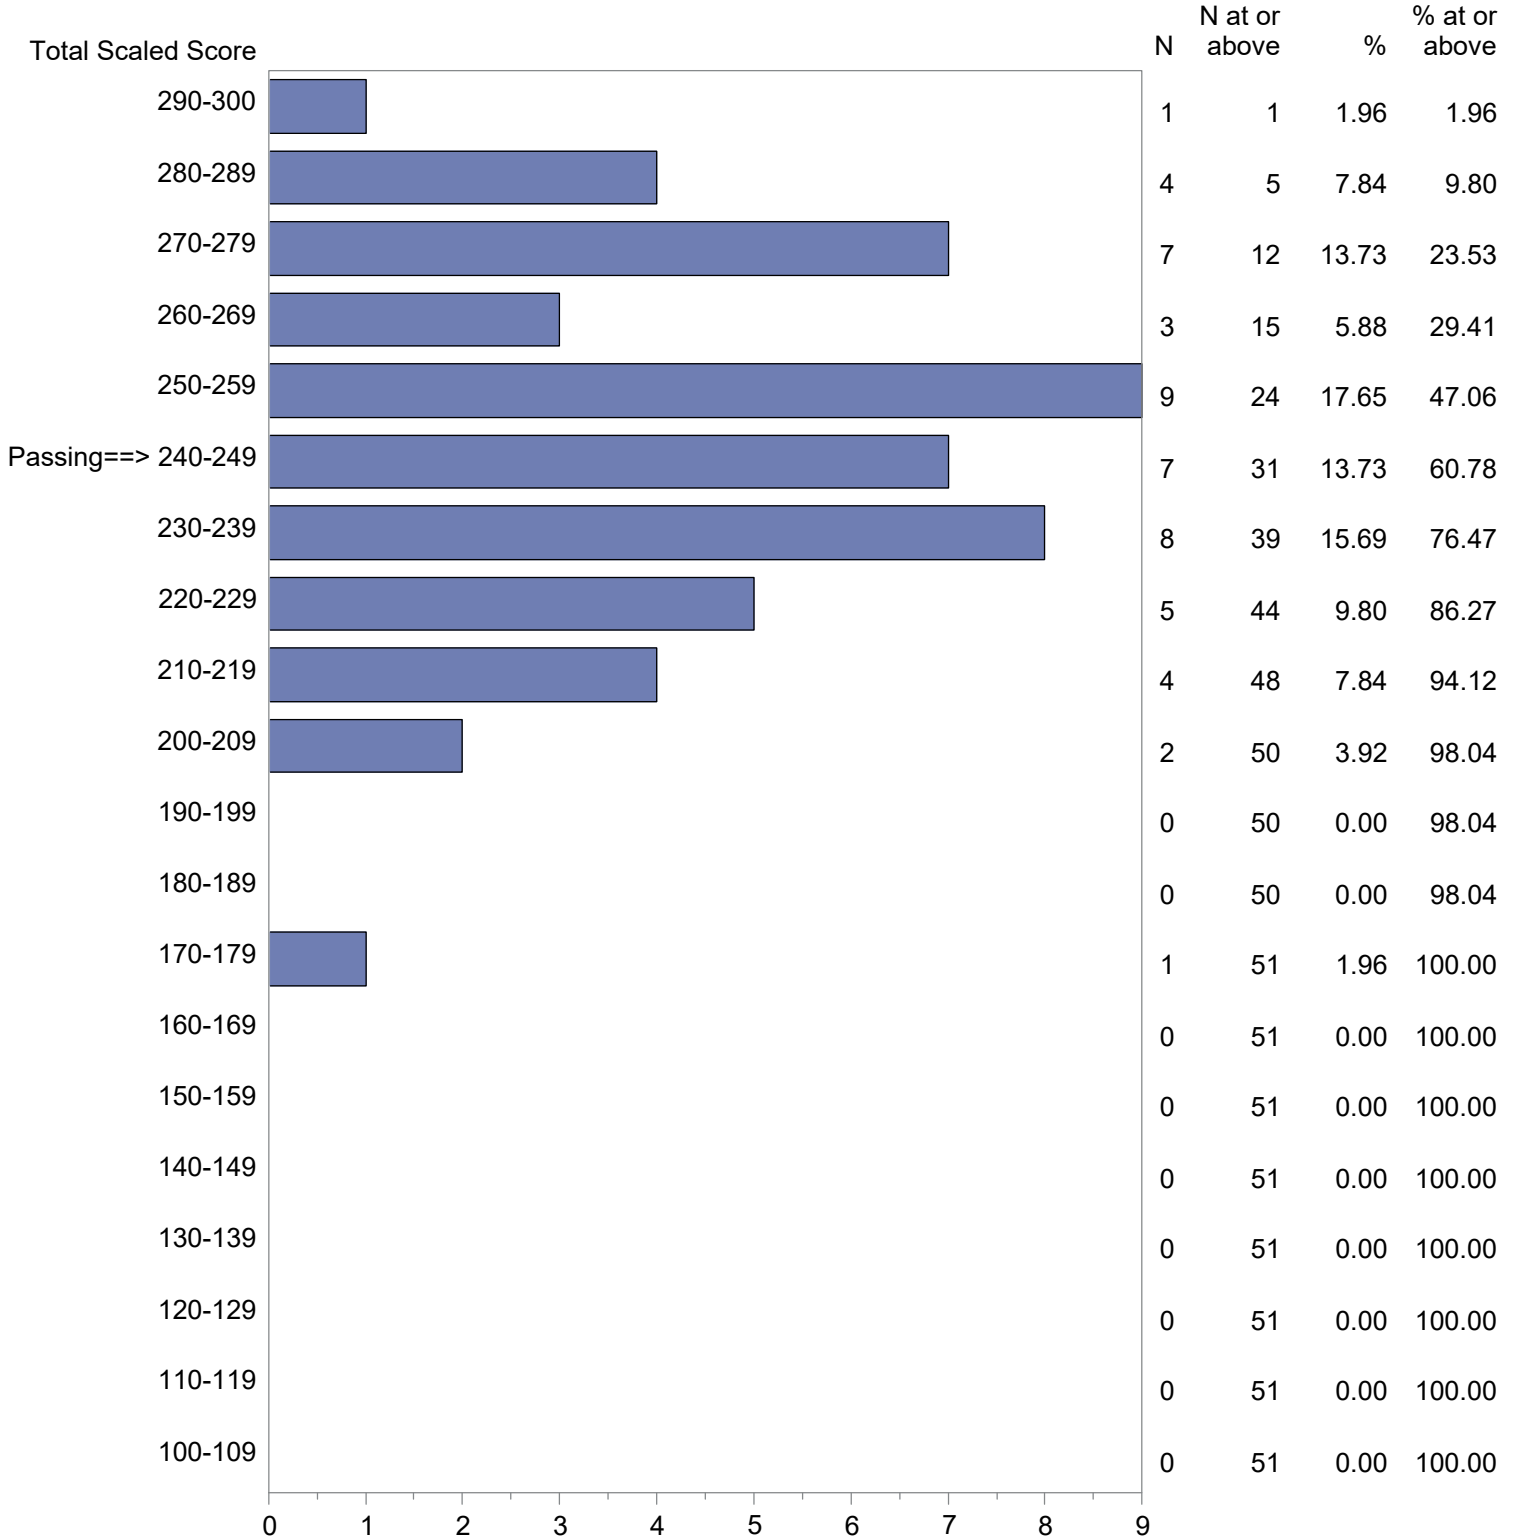

Massachusetts Tests for Educator Licensure (MTEL)
September 1, 2020 - August 31, 2021
Total Scaled Score Distribution by Test Field (All Forms)

Test Field=033 Technology/Engineering

NOTE: The accompanying explanatory notes and interpretive cautions are an integral part of this report.