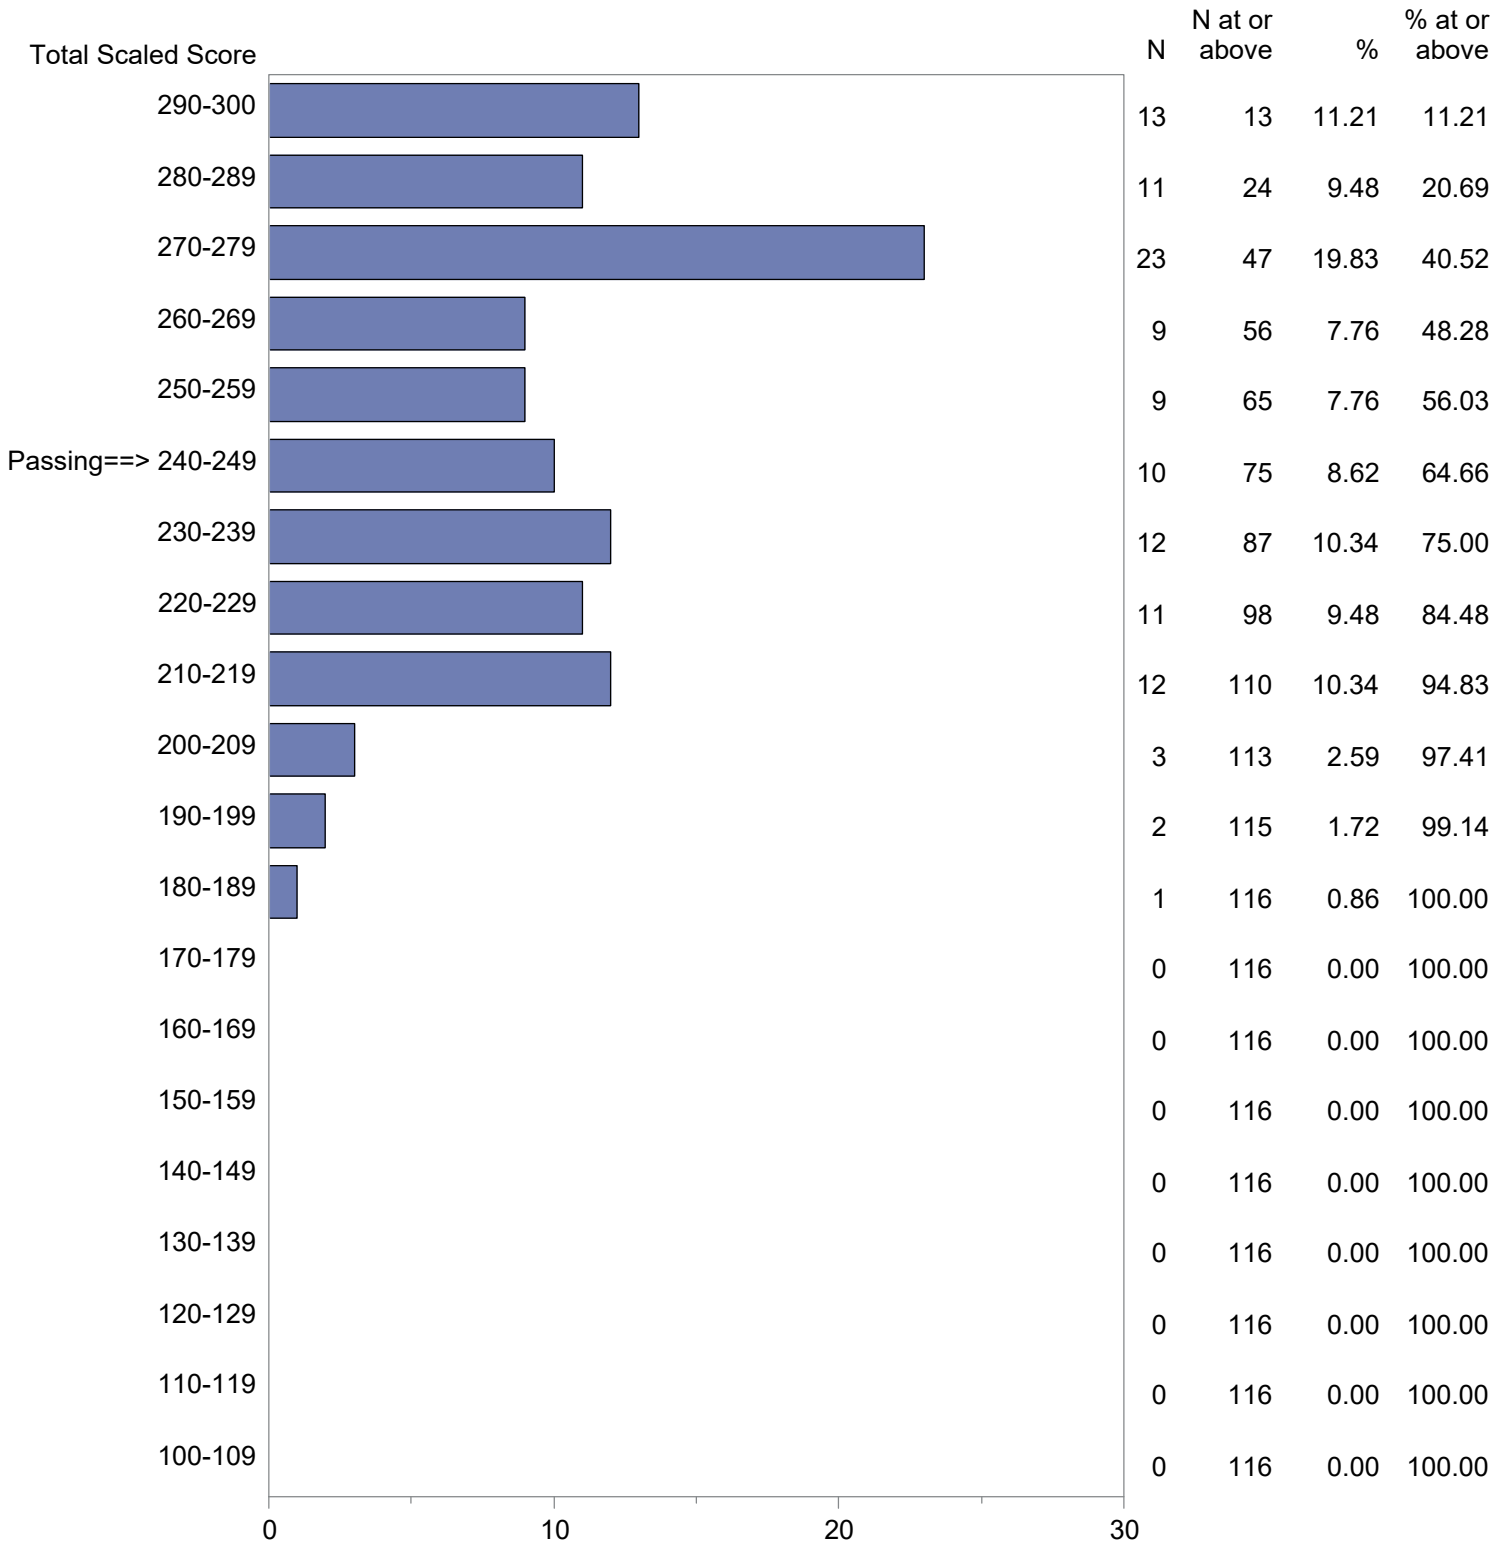

Massachusetts Tests for Educator Licensure (MTEL)
September 1, 2020 - August 31, 2021
Total Scaled Score Distribution by Test Field (All Forms)

Test Field=063 Mathematics

NOTE: The accompanying explanatory notes and interpretive cautions are an integral part of this report.