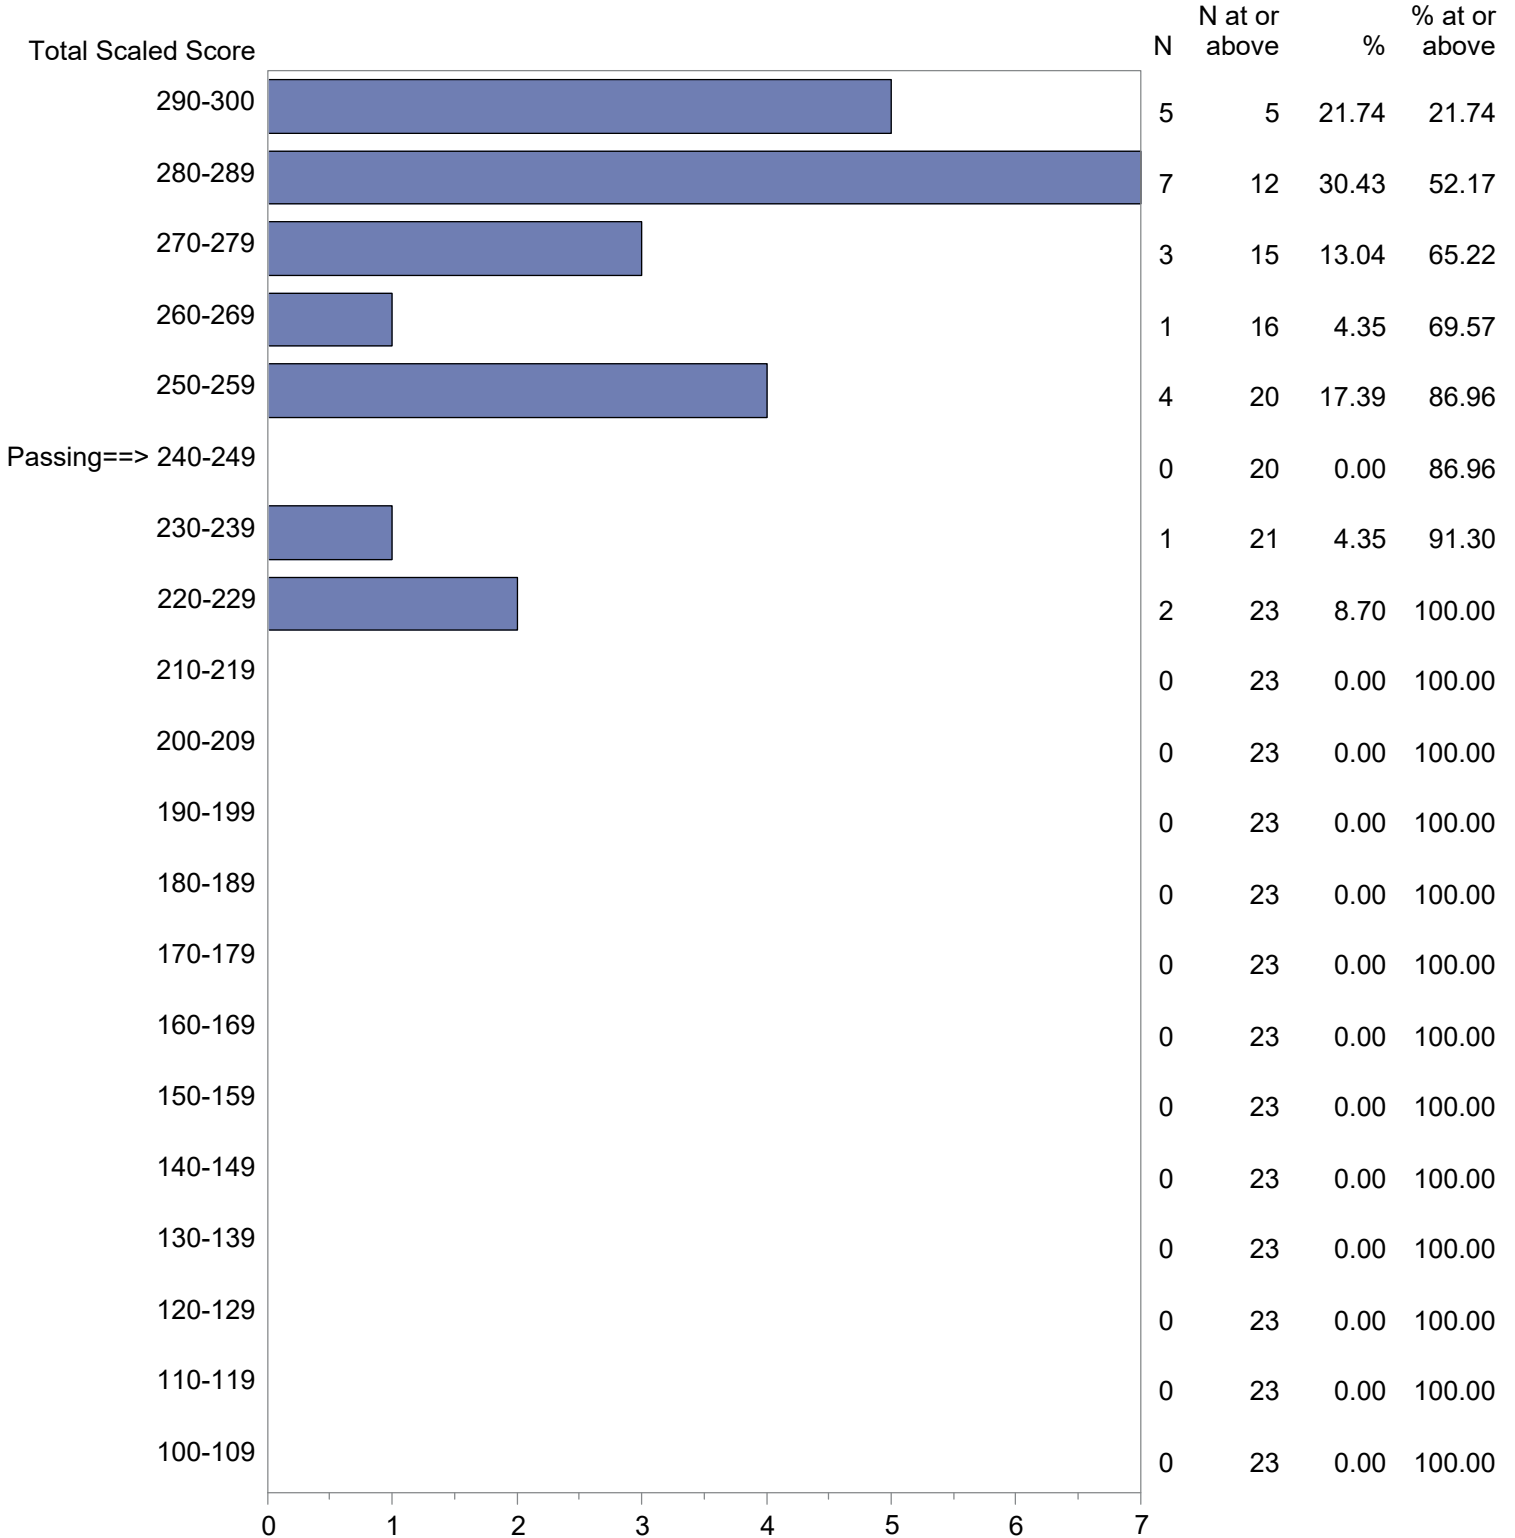

Massachusetts Tests for Educator Licensure (MTEL)
September 1, 2020 - August 31, 2021
Total Scaled Score Distribution by Test Field (All Forms)

Test Field=015 Latin and Classical Humanities

NOTE: The accompanying explanatory notes and interpretive cautions are an integral part of this report.