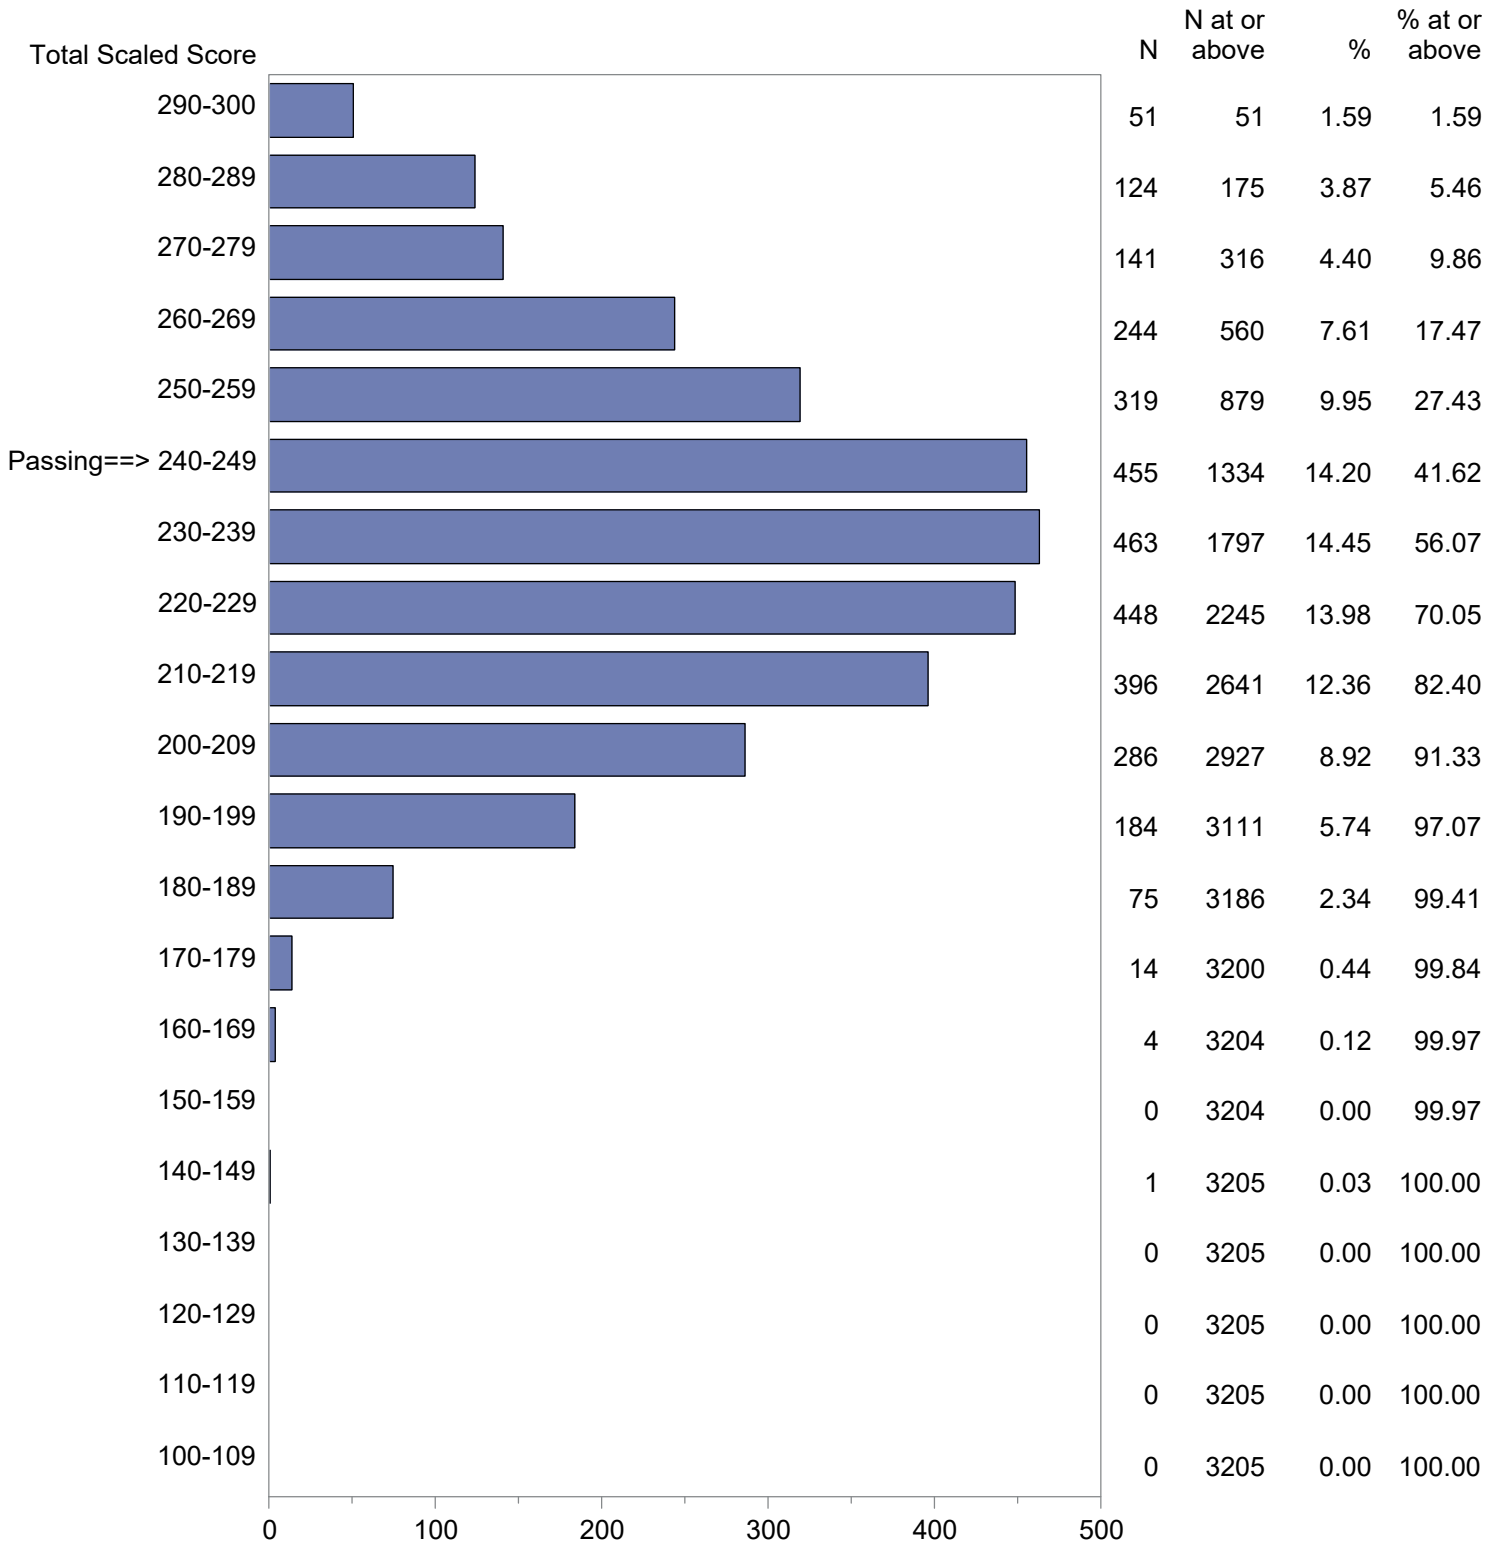

Massachusetts Tests for Educator Licensure (MTEL)
September 1, 2020 - August 31, 2021
Total Scaled Score Distribution by Test Field (All Forms)

Test Field=03 General Curriculum - Mathematics

NOTE: The accompanying explanatory notes and interpretive cautions are an integral part of this report.