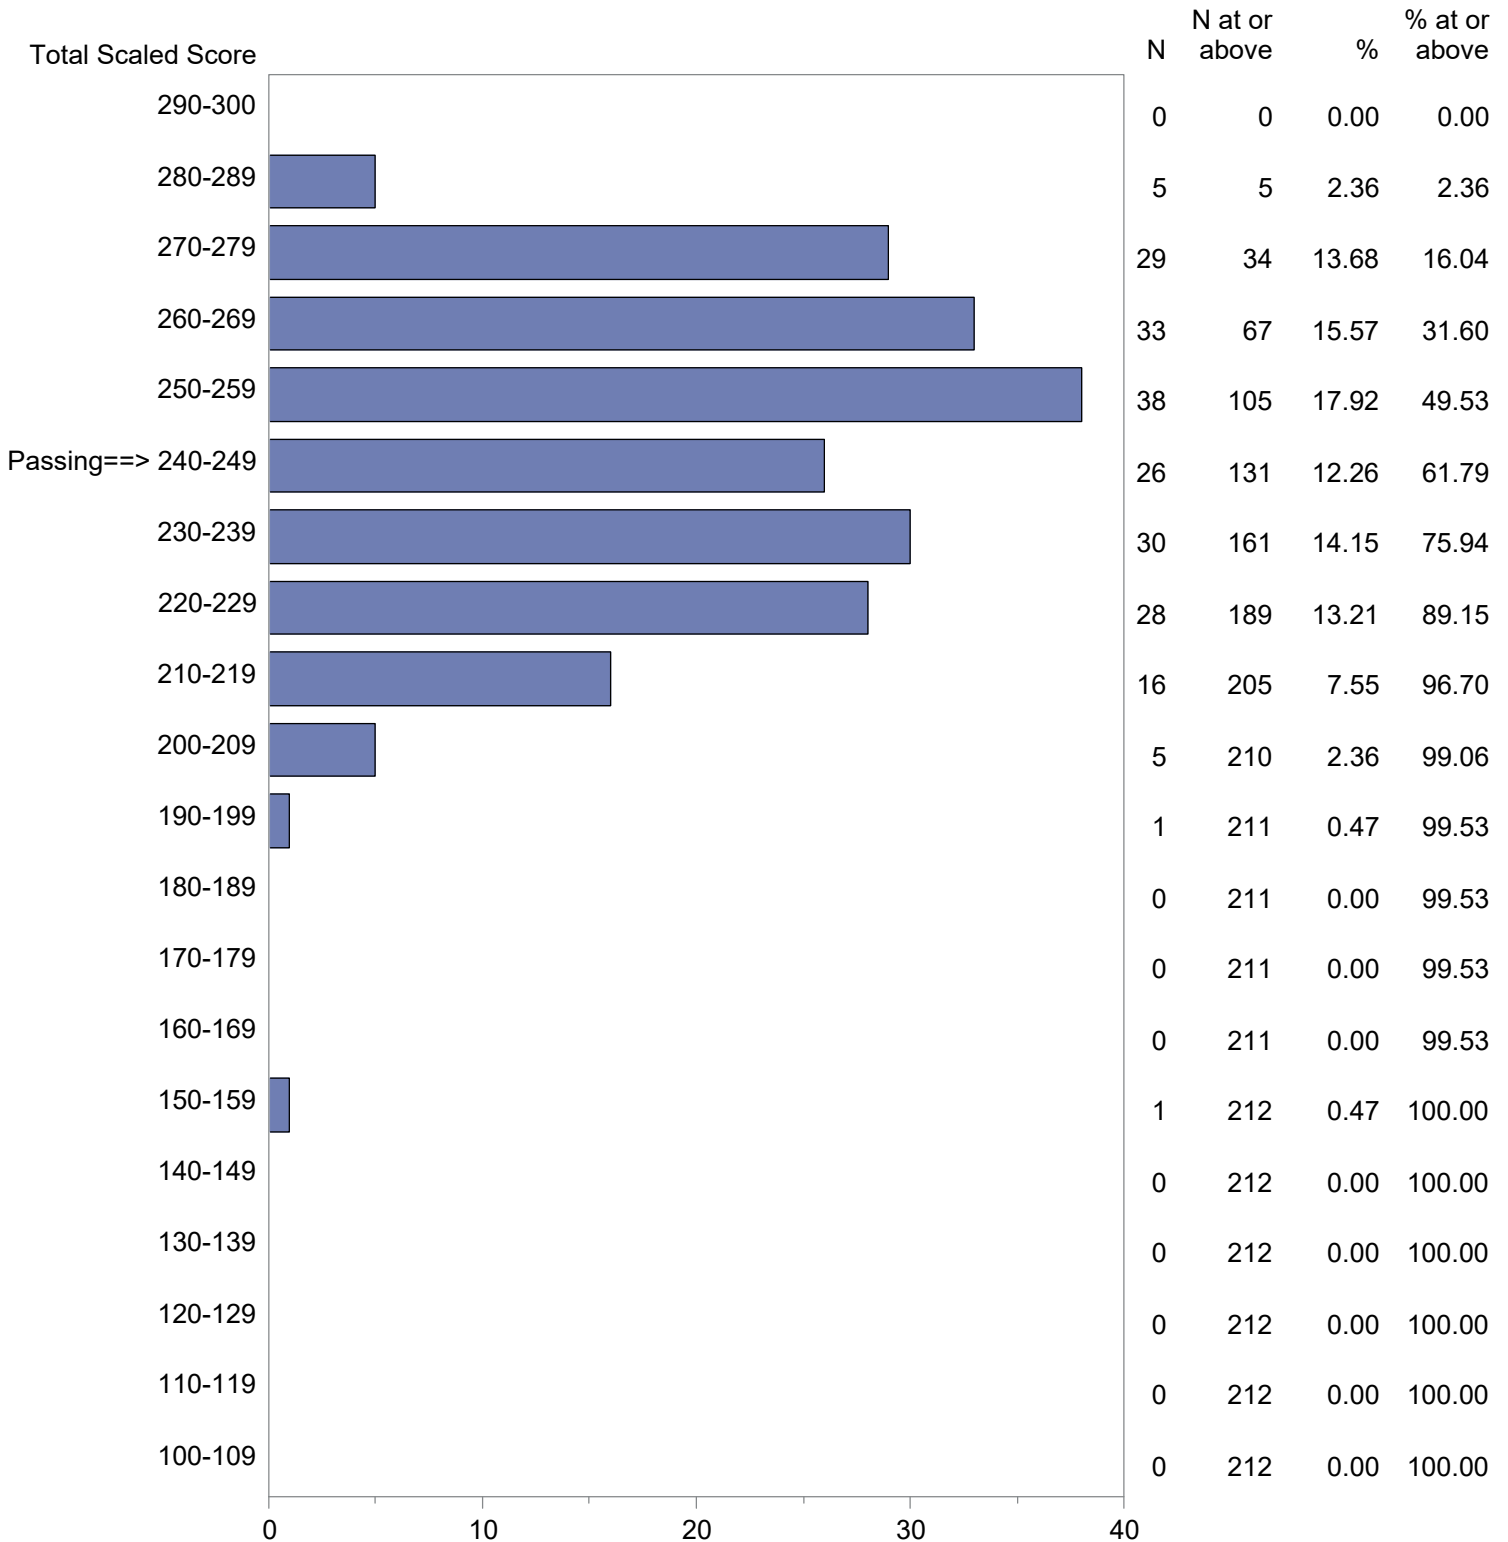

Massachusetts Tests for Educator Licensure (MTEL)
September 1, 2020 - August 31, 2021
Total Scaled Score Distribution by Test Field (All Forms)

Test Field=061 English

NOTE: The accompanying explanatory notes and interpretive cautions are an integral part of this report.