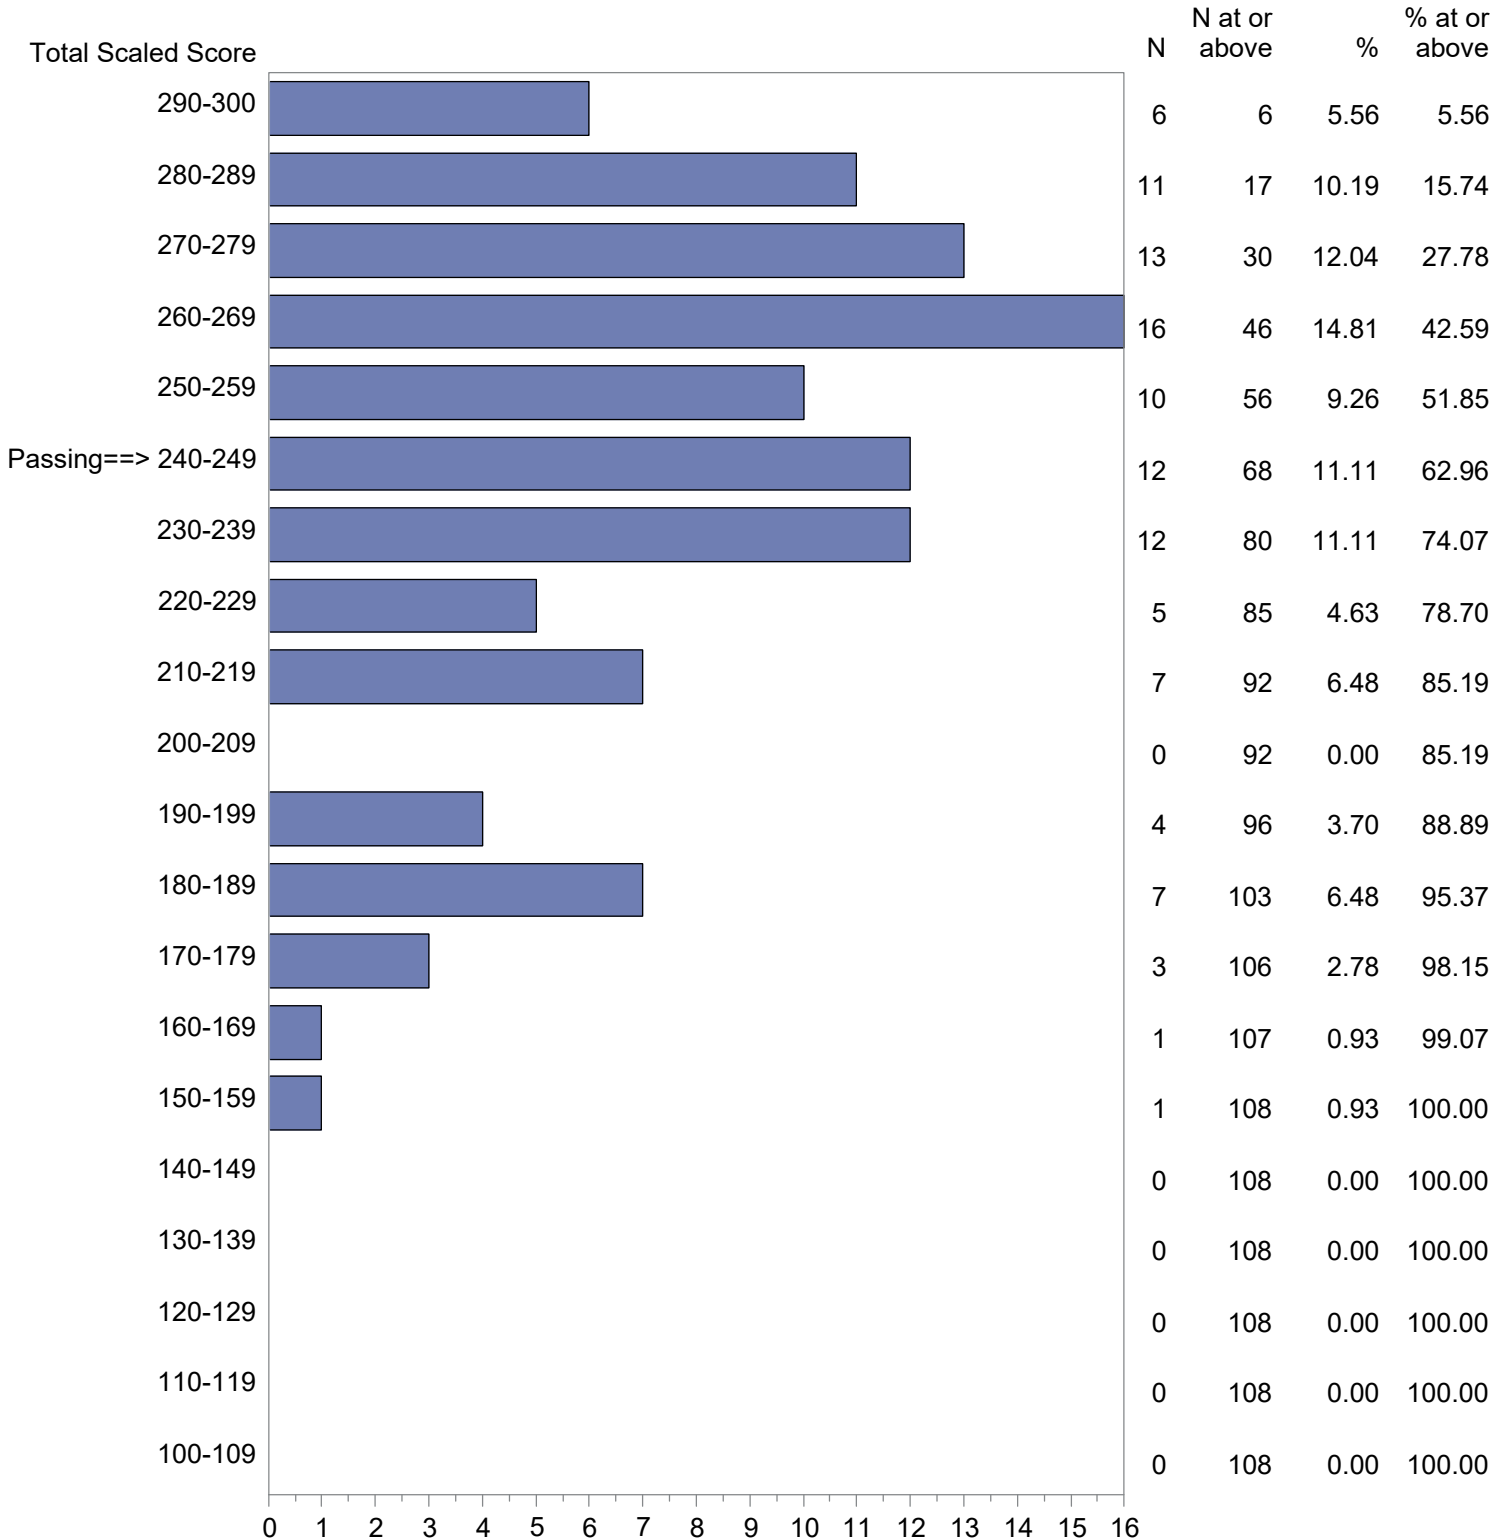

Massachusetts Tests for Educator Licensure (MTEL)
September 1, 2020 - August 31, 2021
Total Scaled Score Distribution by Test Field (All Forms)

Test Field=012 Chemistry

NOTE: The accompanying explanatory notes and interpretive cautions are an integral part of this report.