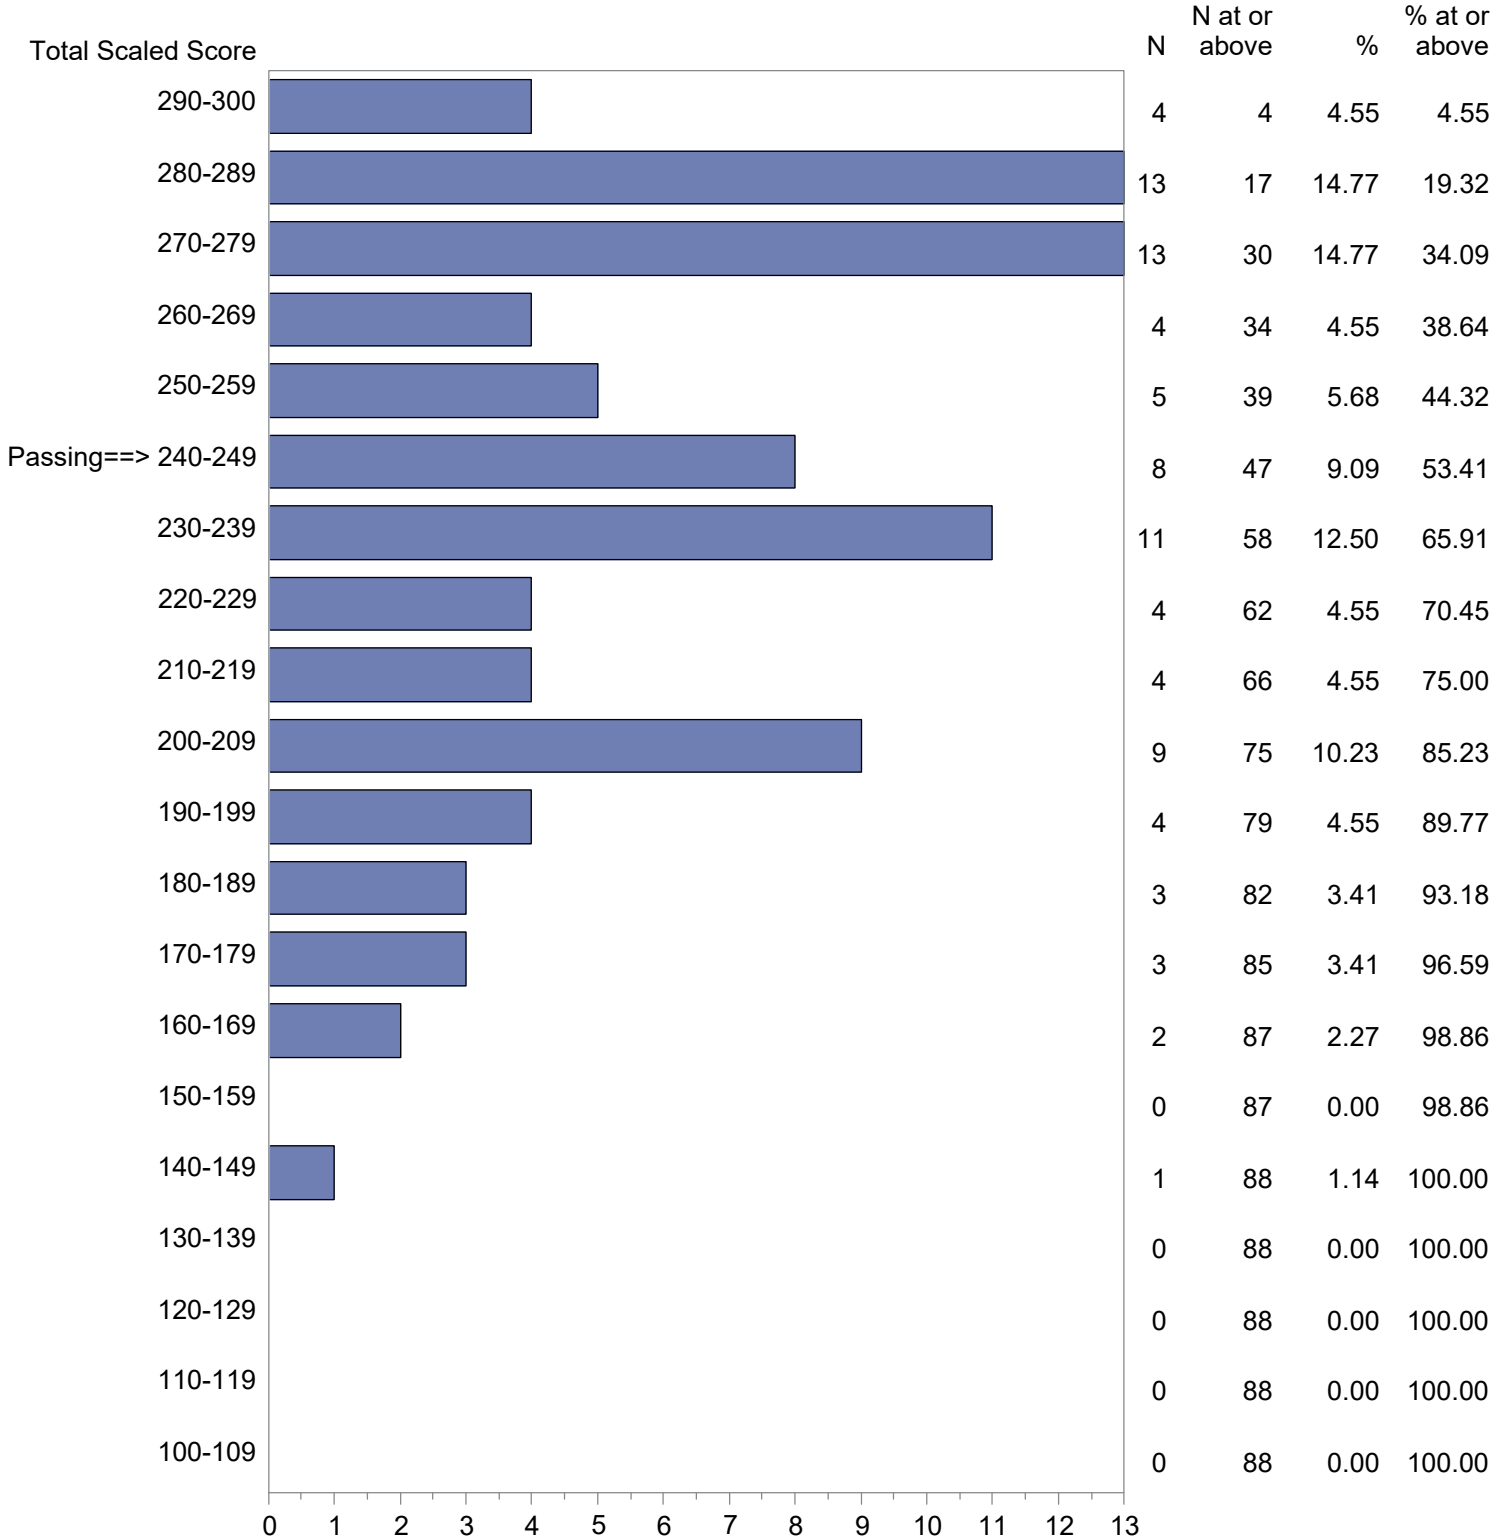

Massachusetts Tests for Educator Licensure (MTEL)
September 1, 2020 - August 31, 2021
Total Scaled Score Distribution by Test Field (All Forms)

Test Field=011 Physics

NOTE: The accompanying explanatory notes and interpretive cautions are an integral part of this report.