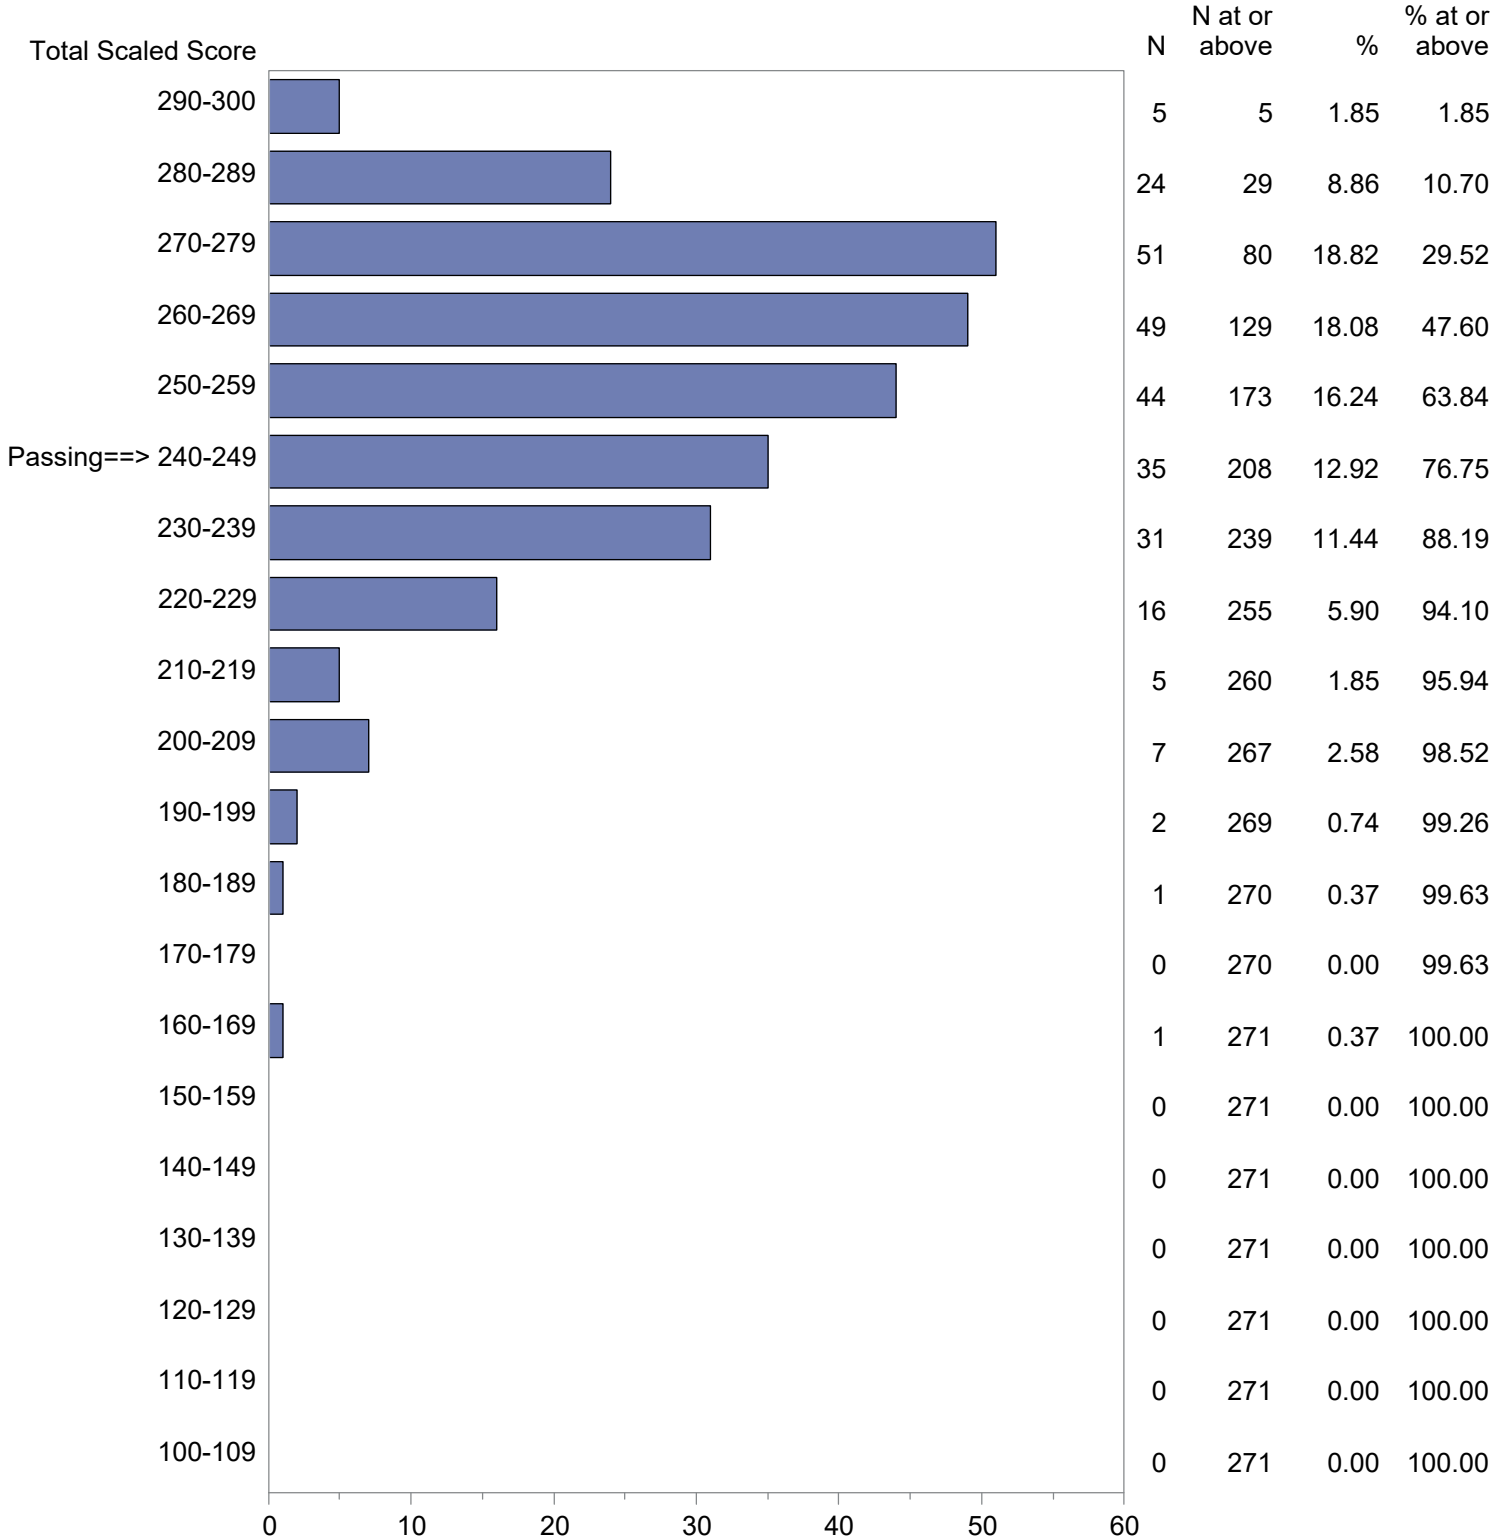

Massachusetts Tests for Educator Licensure (MTEL)
September 1, 2020 - August 31, 2021
Total Scaled Score Distribution by Test Field (All Forms)

Test Field=028 Spanish

NOTE: The accompanying explanatory notes and interpretive cautions are an integral part of this report.