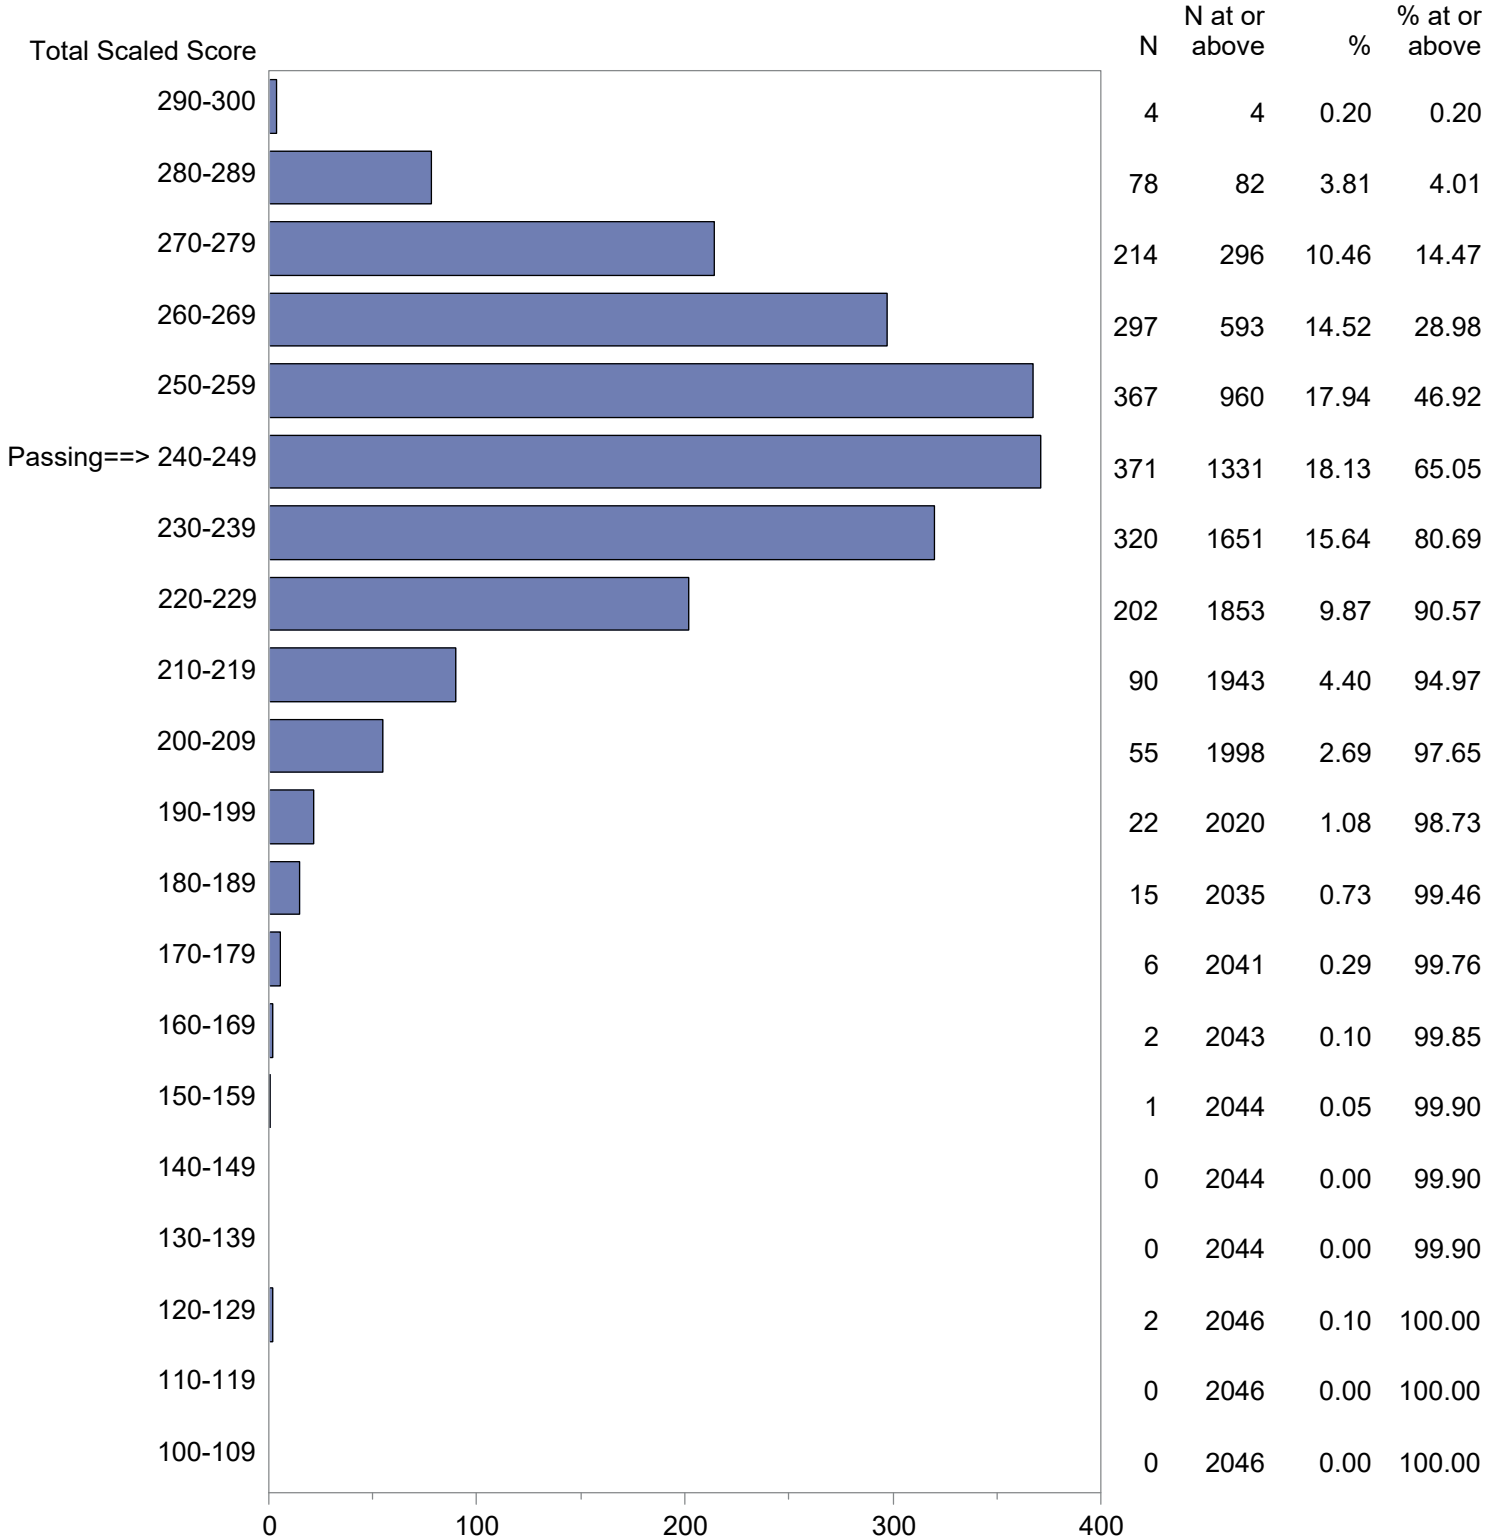

Massachusetts Tests for Educator Licensure (MTEL)
September 1, 2020 - August 31, 2021
Total Scaled Score Distribution by Test Field (All Forms)

Test Field=190 Foundations of Reading

NOTE: The accompanying explanatory notes and interpretive cautions are an integral part of this report.