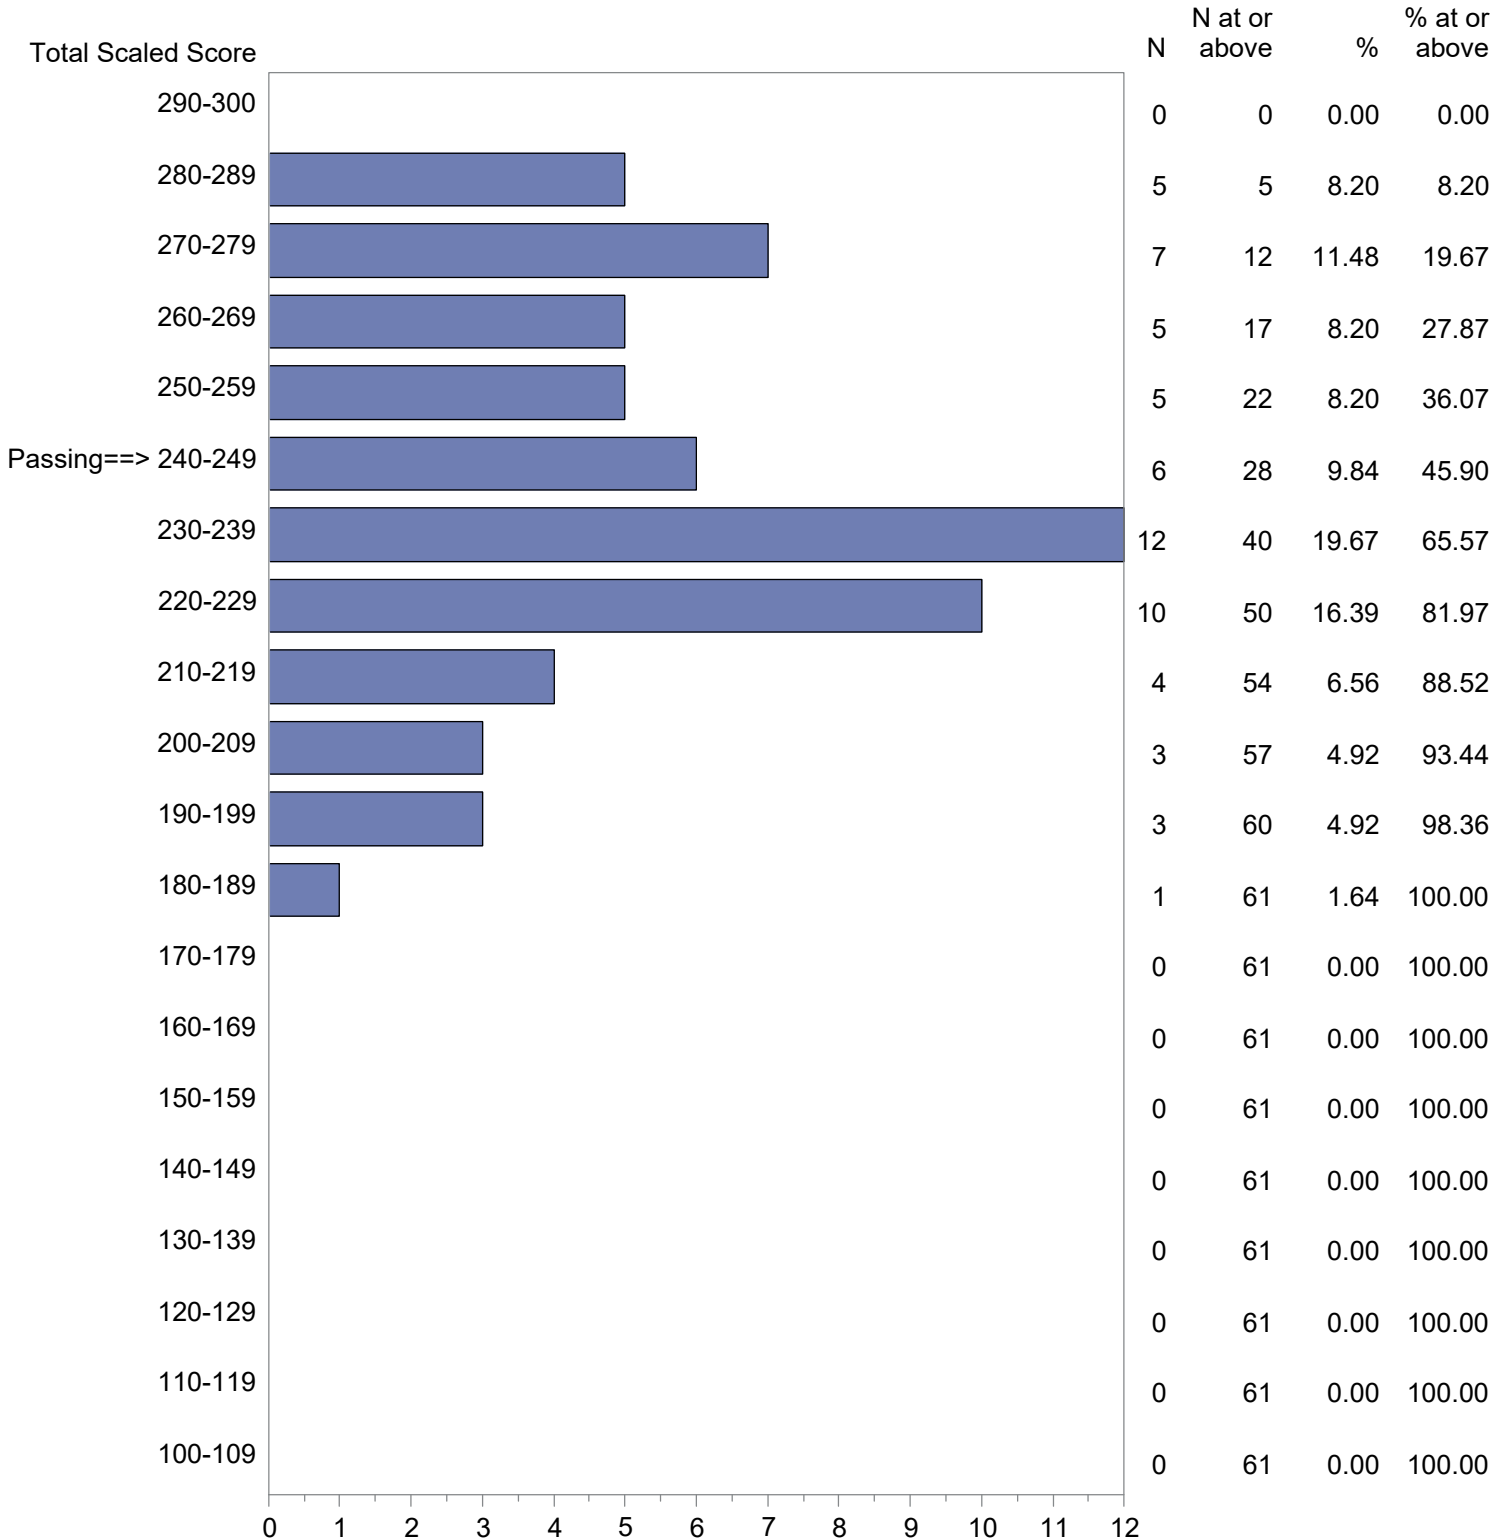

Massachusetts Tests for Educator Licensure (MTEL)
September 1, 2020 - August 31, 2021
Total Scaled Score Distribution by Test Field (All Forms)

Test Field=019 Business

NOTE: The accompanying explanatory notes and interpretive cautions are an integral part of this report.