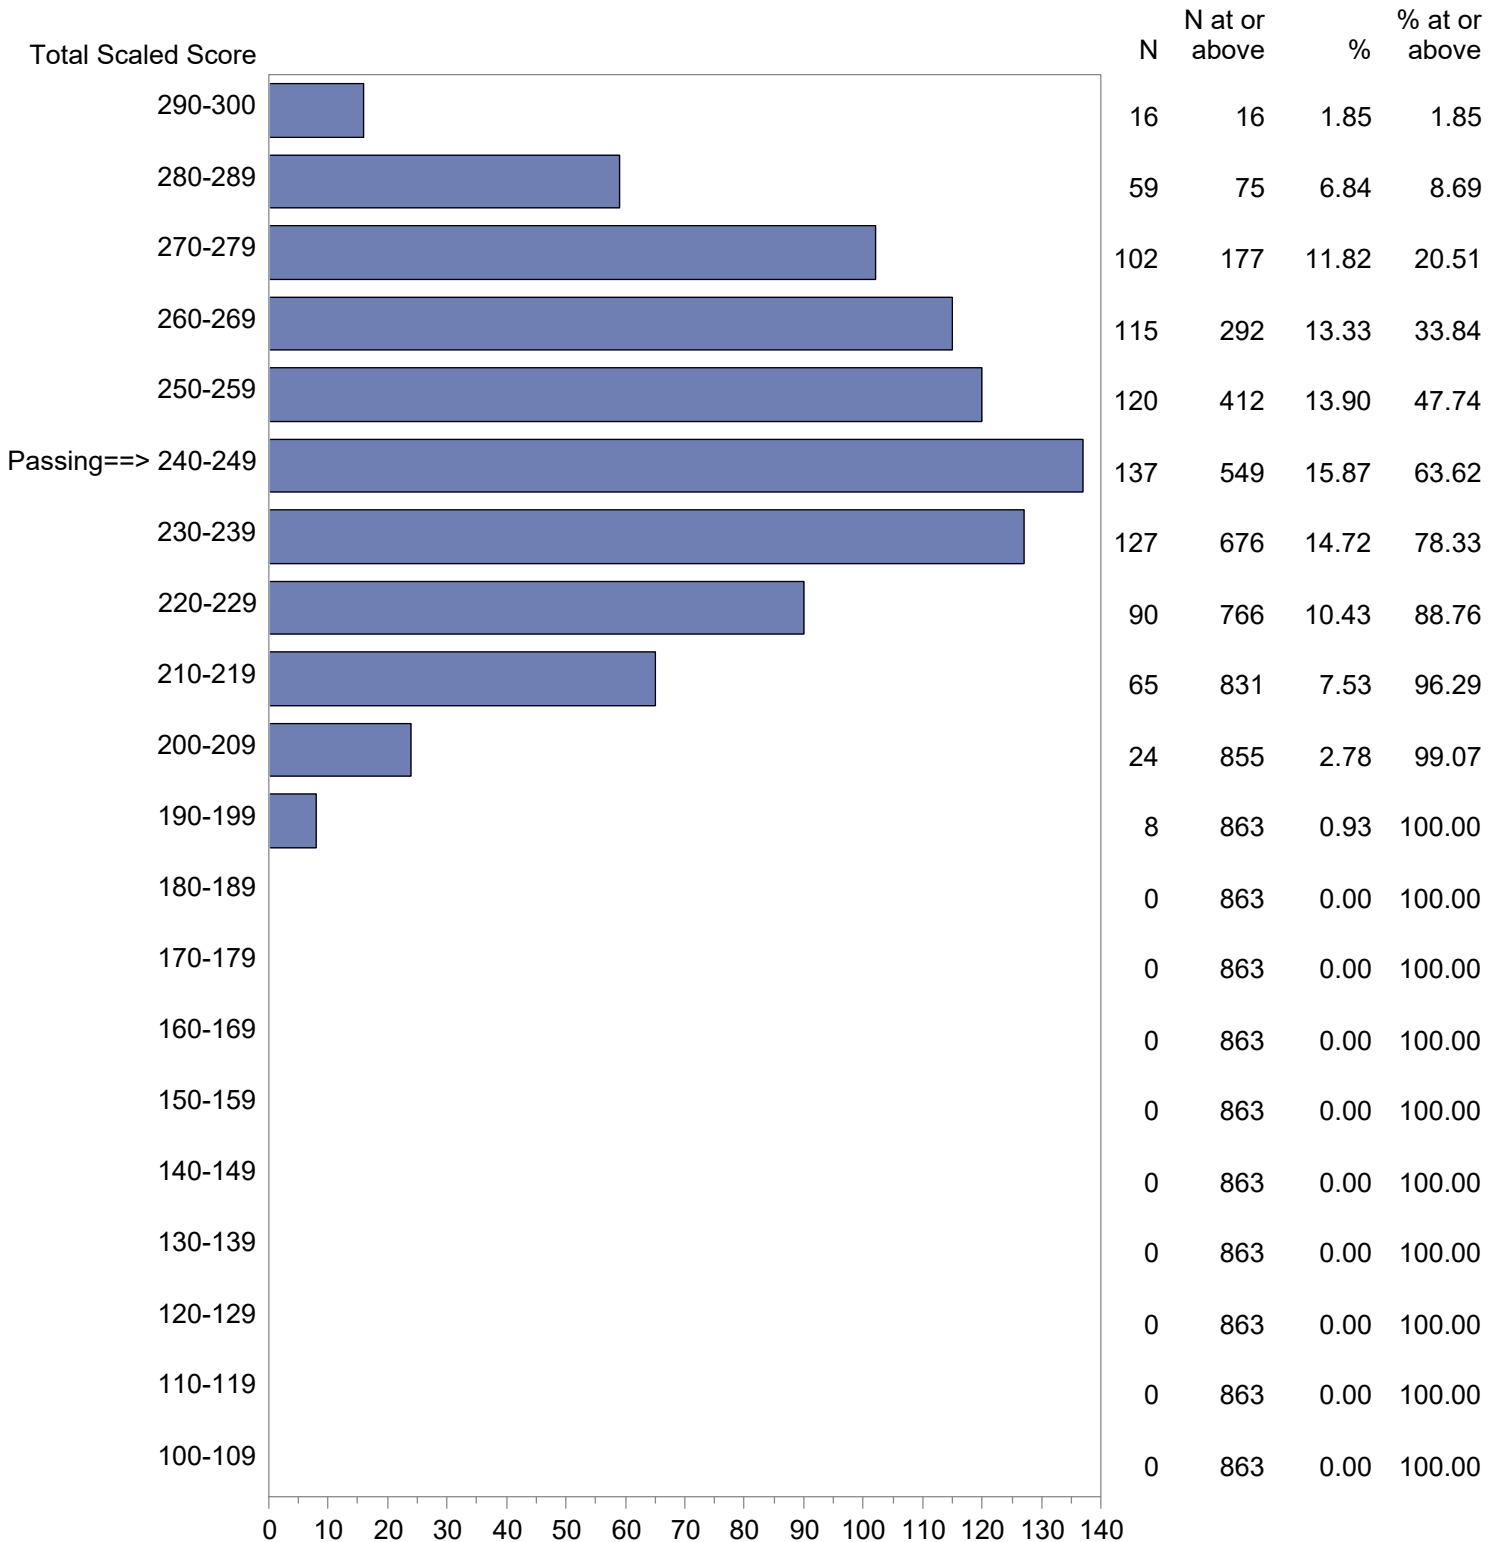

Massachusetts Tests for Educator Licensure (MTEL)
September 1, 2020 - August 31, 2021
Total Scaled Score Distribution by Test Field (All Forms)

Test Field=006 History

NOTE: The accompanying explanatory notes and interpretive cautions are an integral part of this report.