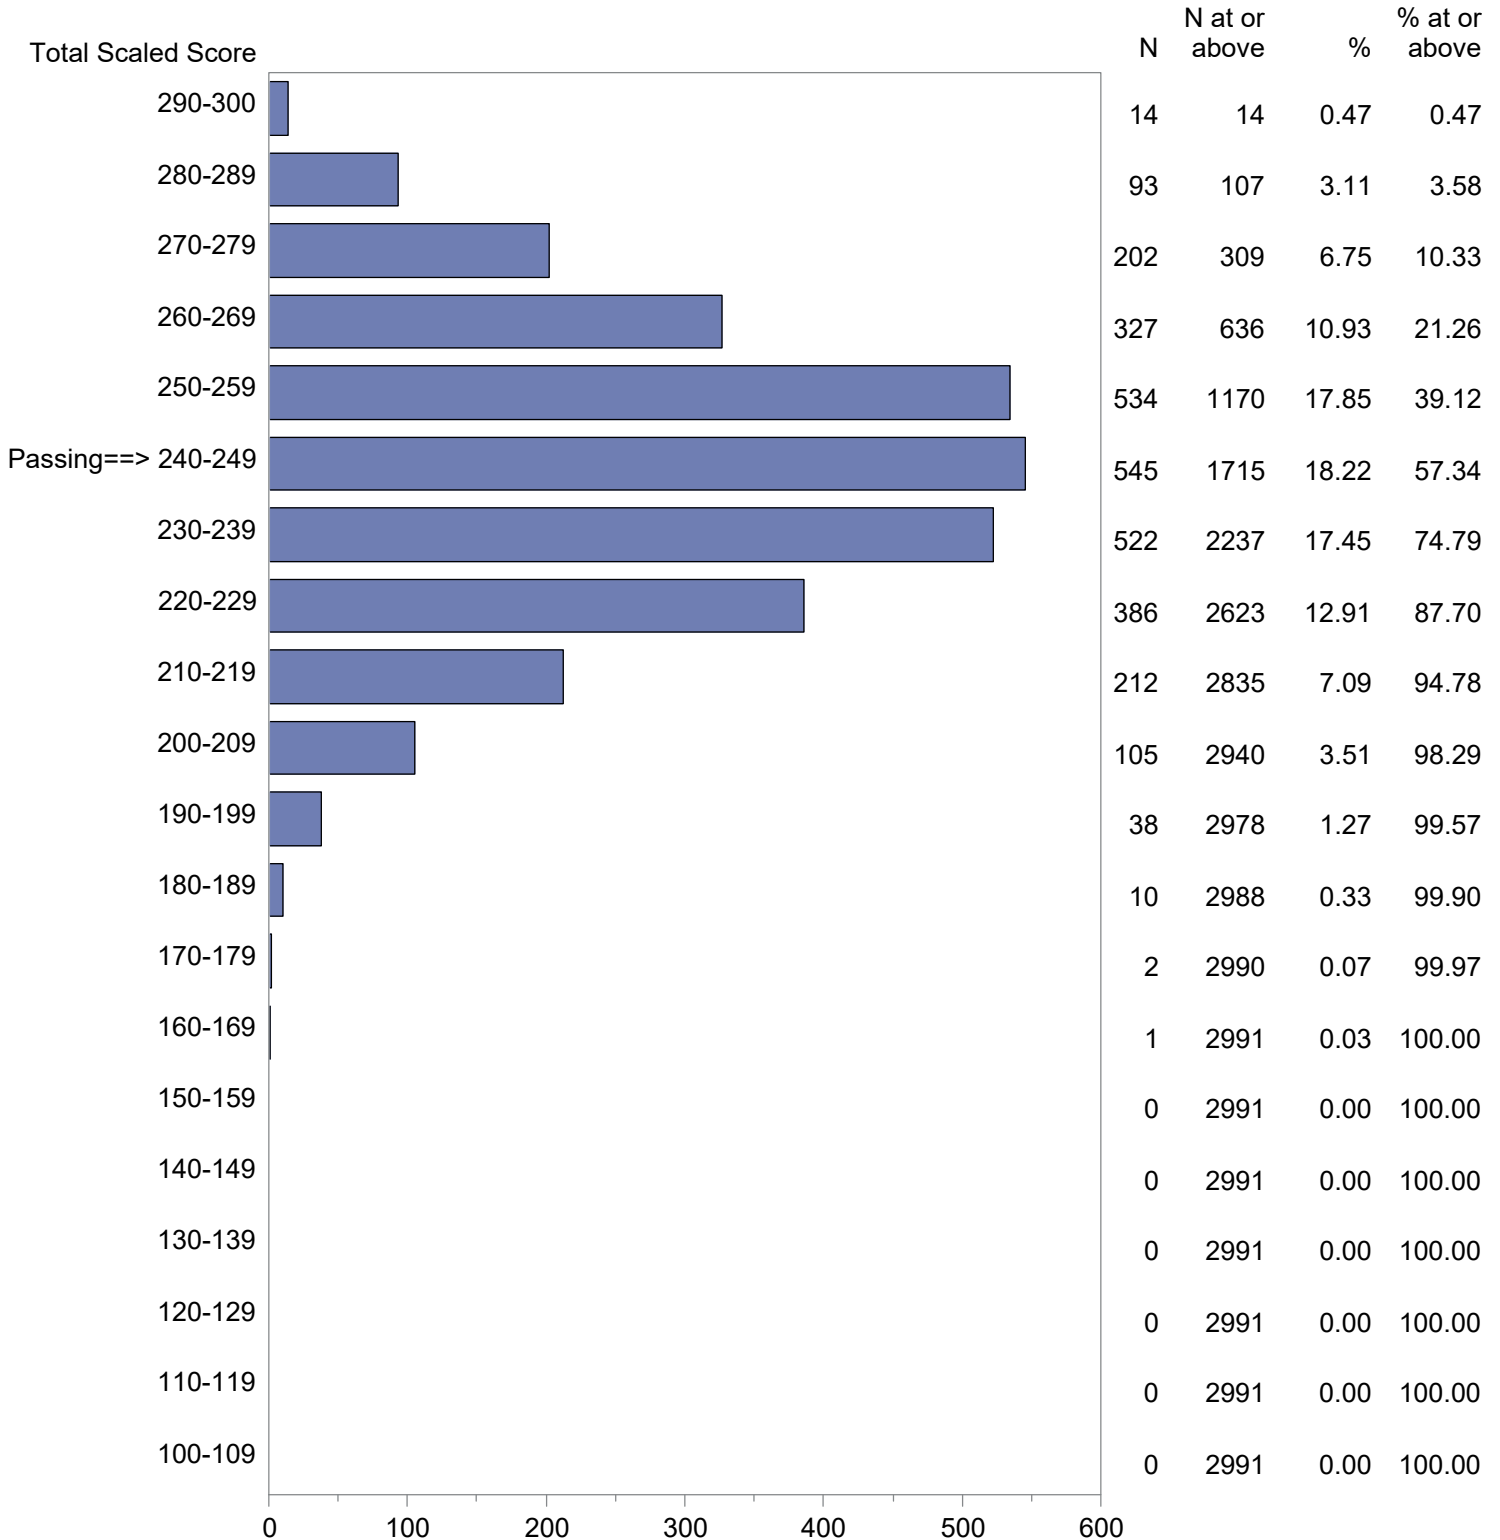

Massachusetts Tests for Educator Licensure (MTEL)
September 1, 2020 - August 31, 2021
Total Scaled Score Distribution by Test Field (All Forms)

Test Field=03 General Curriculum - Multi-Subject

NOTE: The accompanying explanatory notes and interpretive cautions are an integral part of this report.