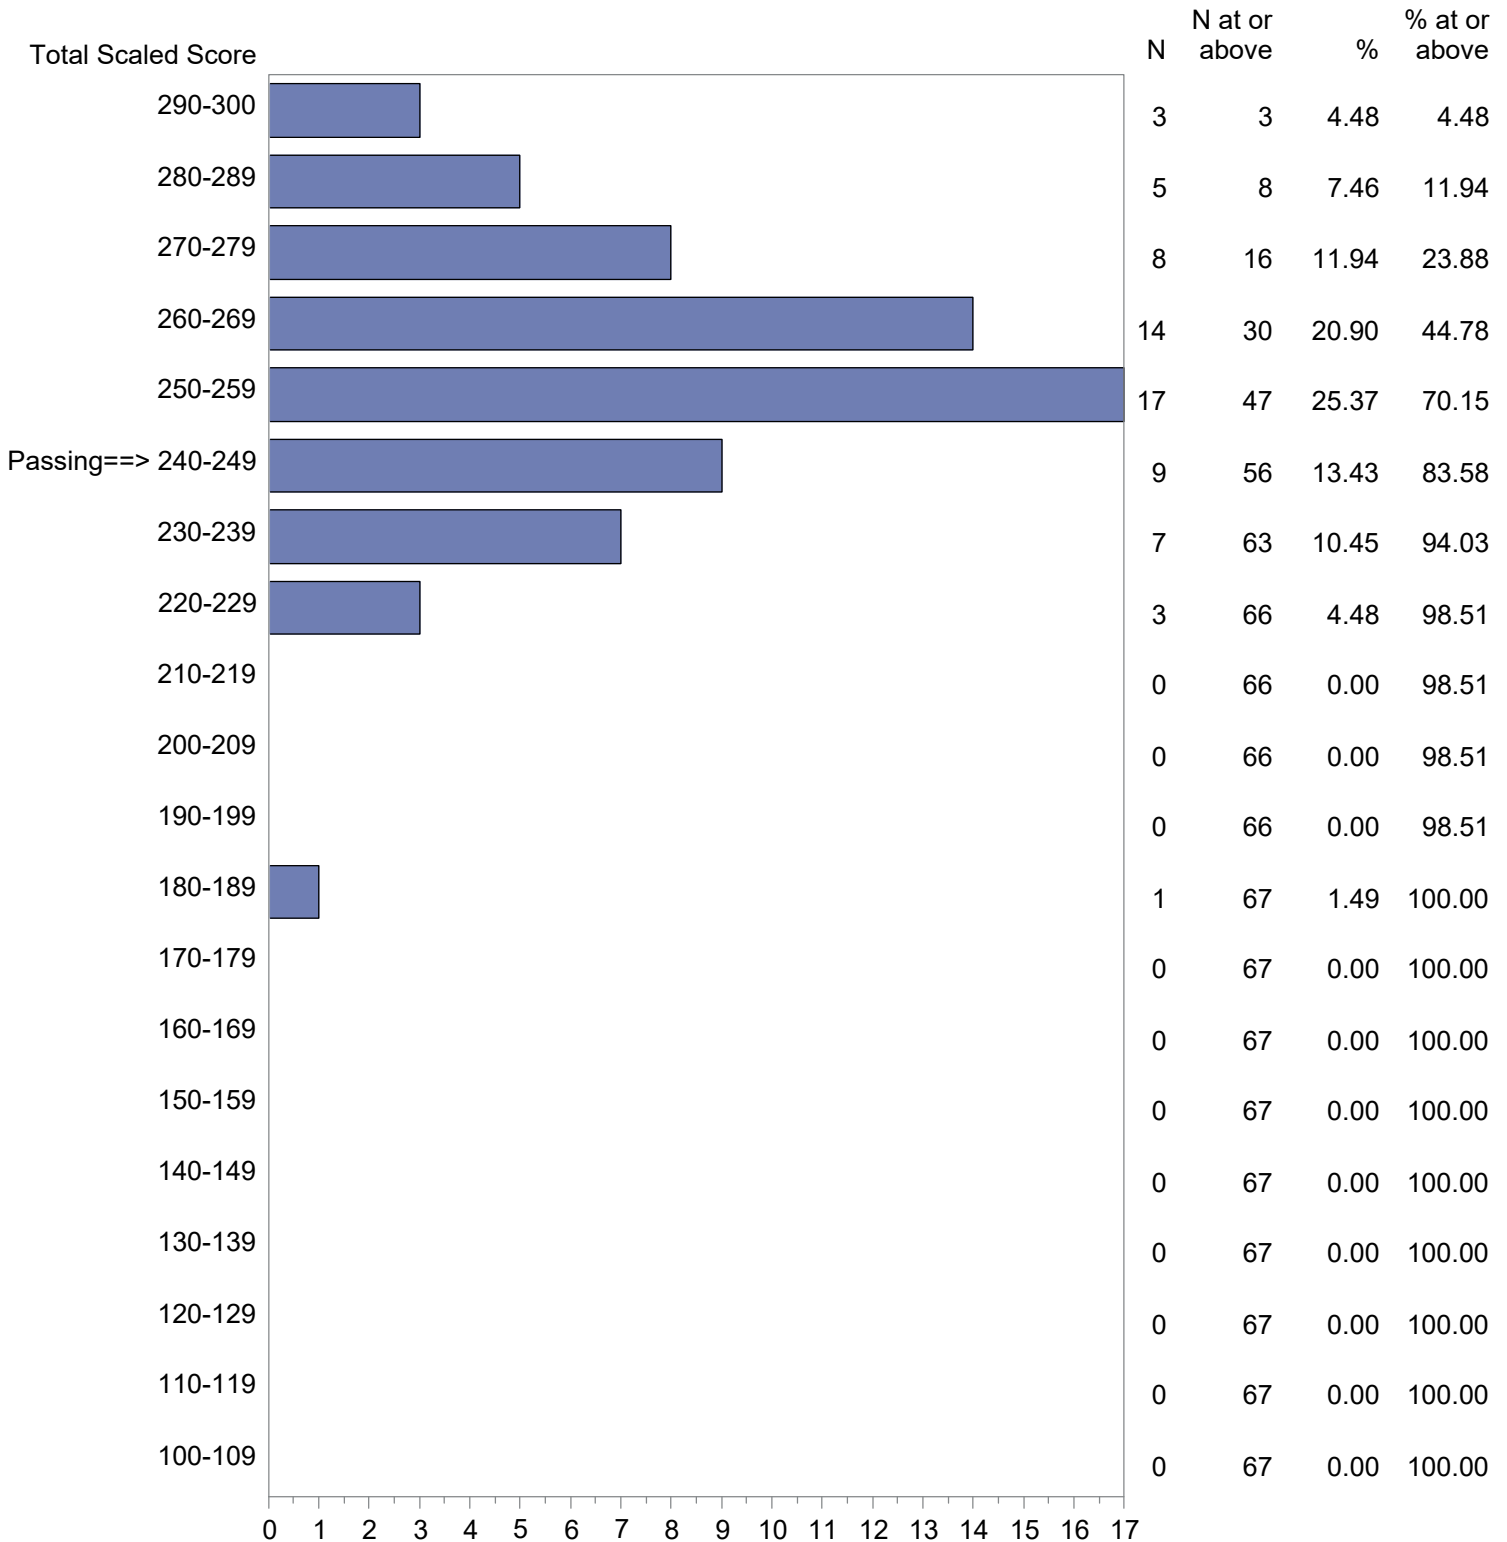

Massachusetts Tests for Educator Licensure (MTEL)
September 1, 2020 - August 31, 2021
Total Scaled Score Distribution by Test Field (All Forms)

Test Field=045 Theater

NOTE: The accompanying explanatory notes and interpretive cautions are an integral part of this report.