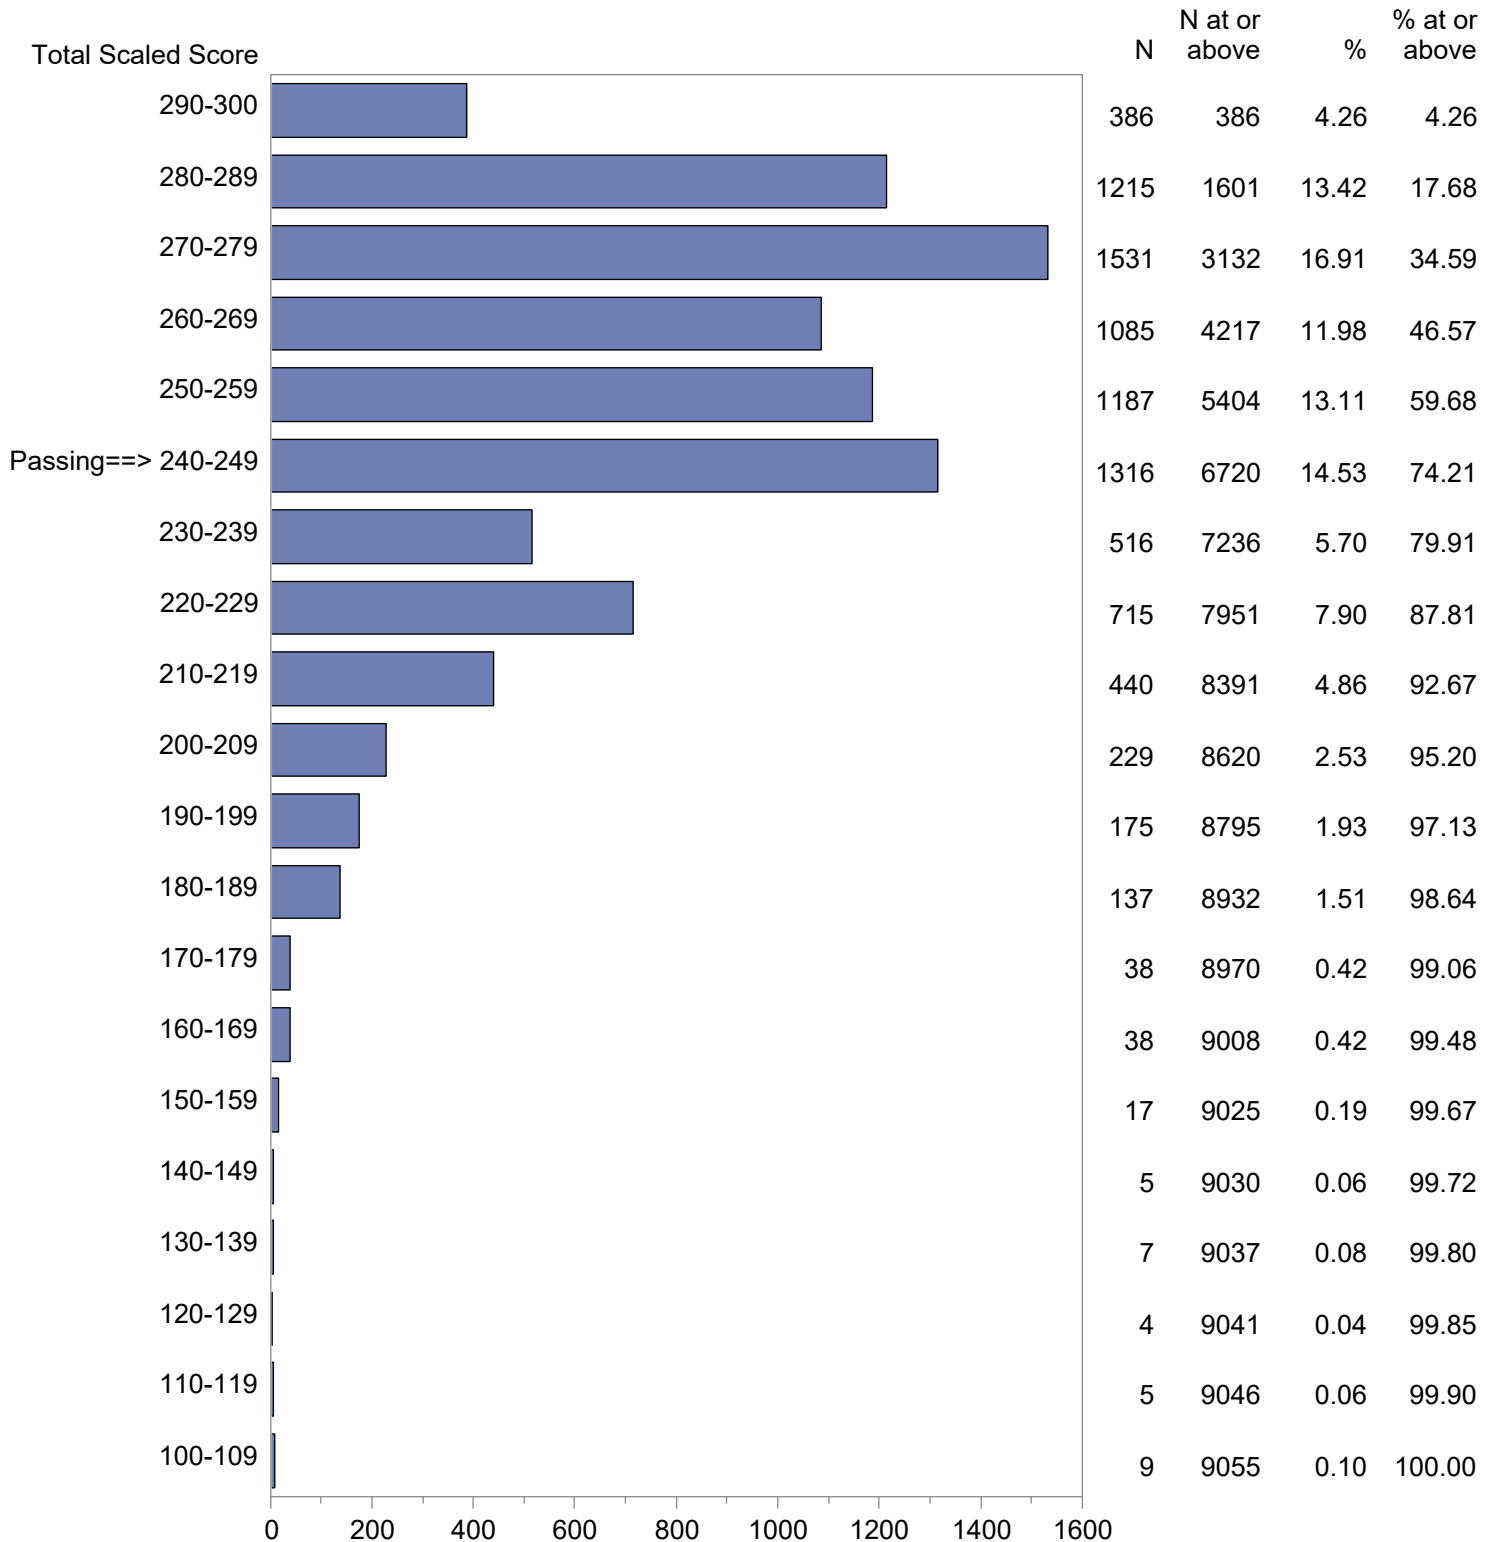

Massachusetts Tests for Educator Licensure (MTEL)  
 September 1, 2020 - August 31, 2021  
 Total Scaled Score Distribution by Test Field (All Forms)

Test Field=01 Communication and Literacy Skills - Reading