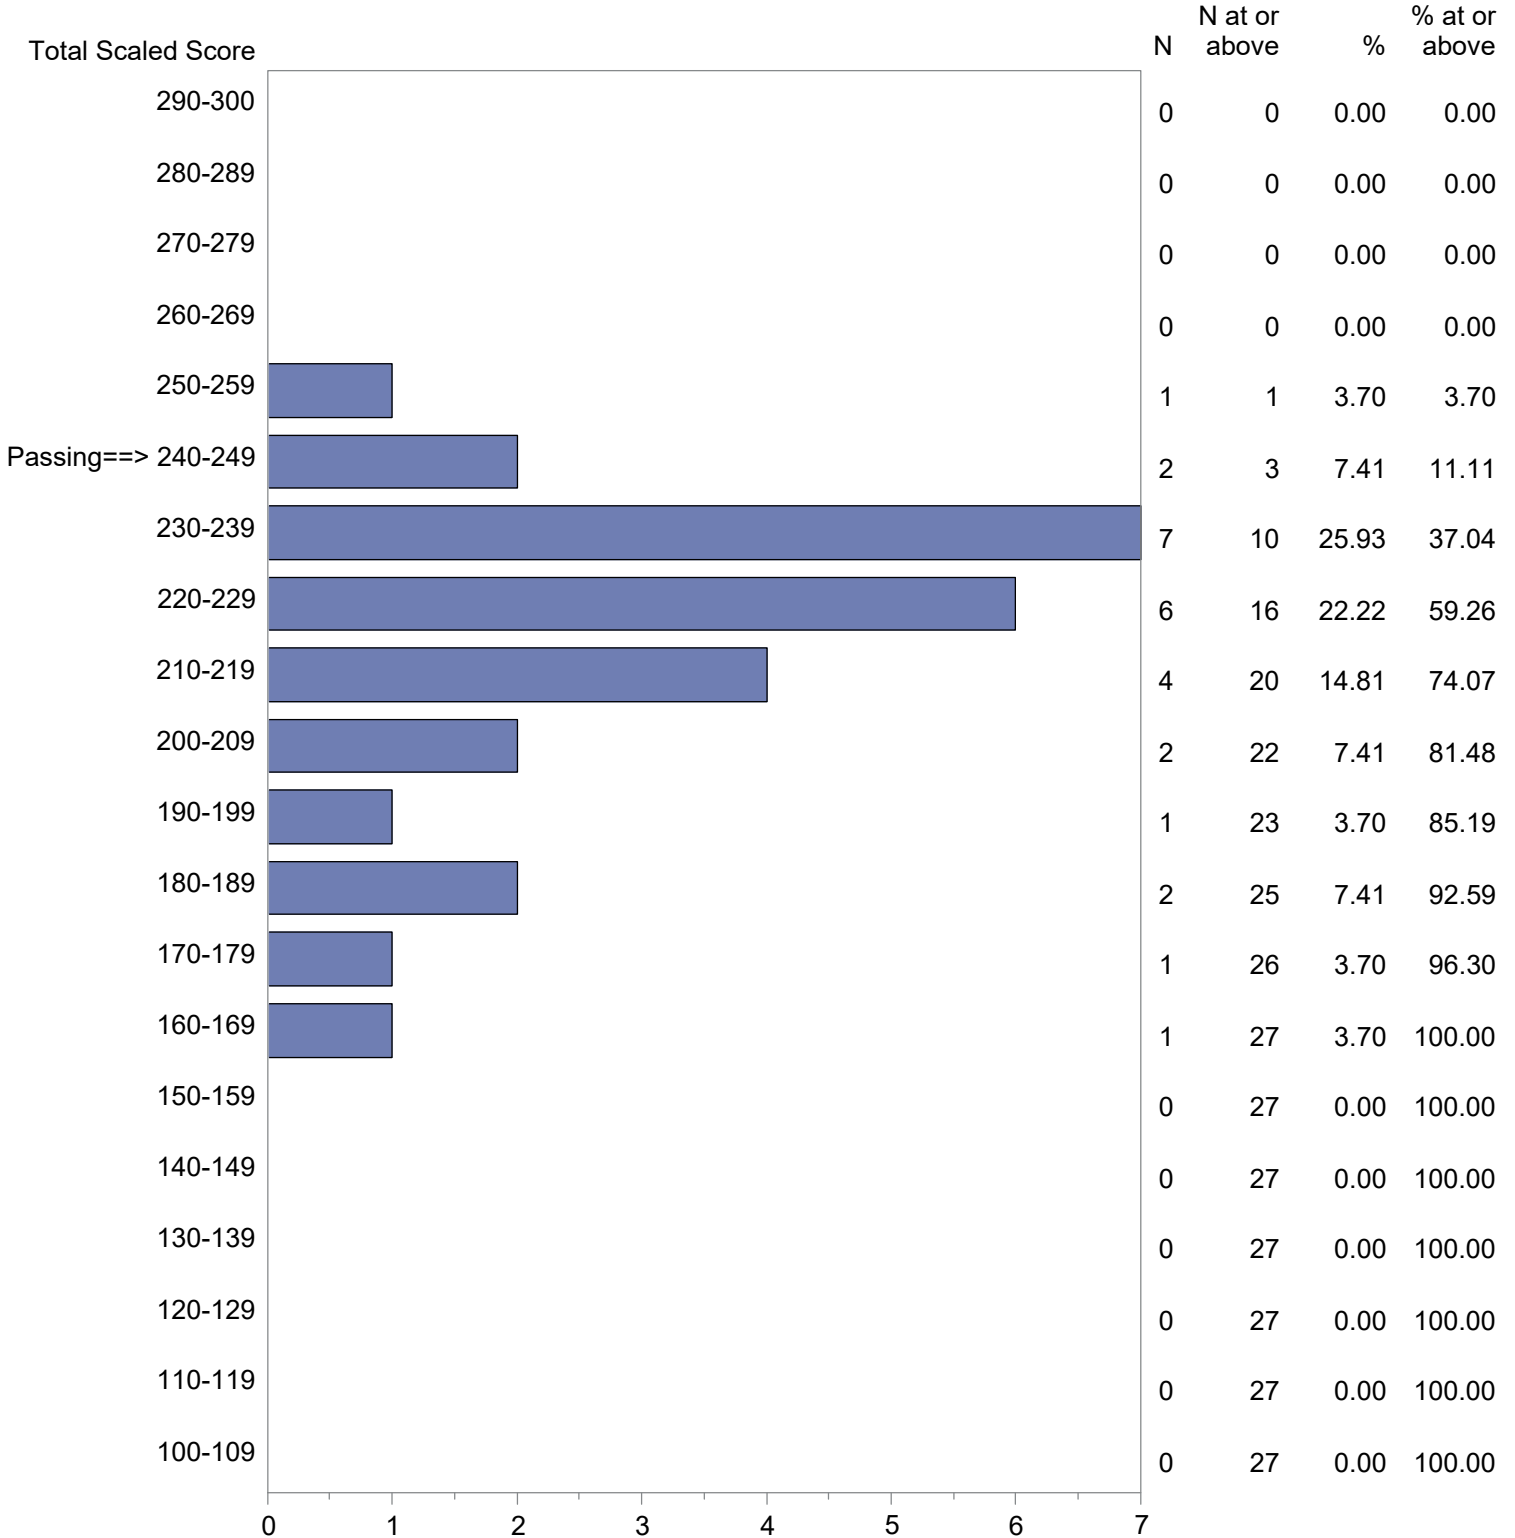

Massachusetts Tests for Educator Licensure (MTEL)
September 1, 2020 - August 31, 2021
Total Scaled Score Distribution by Test Field (All Forms)

Test Field=046 Dance

NOTE: The accompanying explanatory notes and interpretive cautions are an integral part of this report.