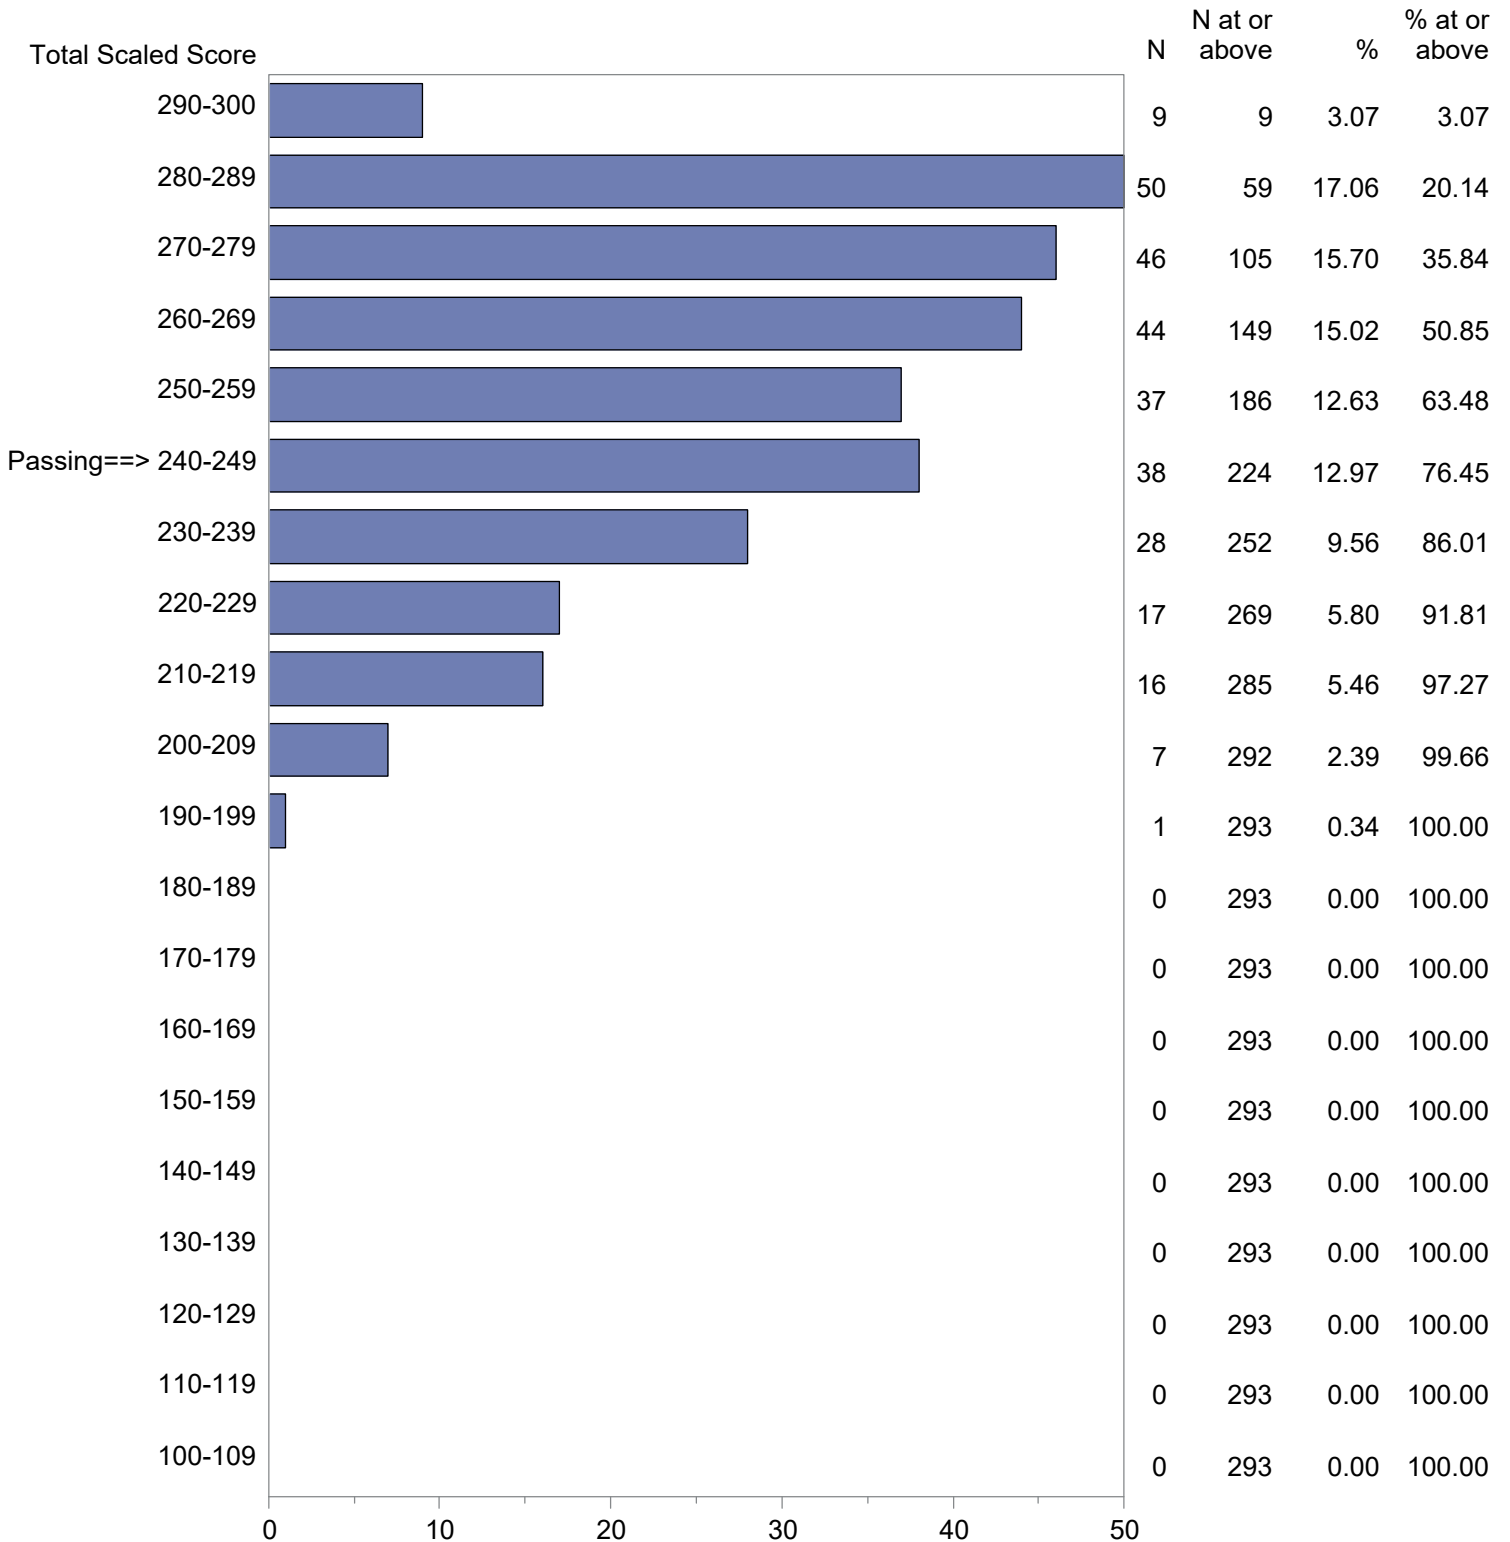

Massachusetts Tests for Educator Licensure (MTEL)
September 1, 2020 - August 31, 2021
Total Scaled Score Distribution by Test Field (All Forms)

Test Field=010 General Science

NOTE: The accompanying explanatory notes and interpretive cautions are an integral part of this report.