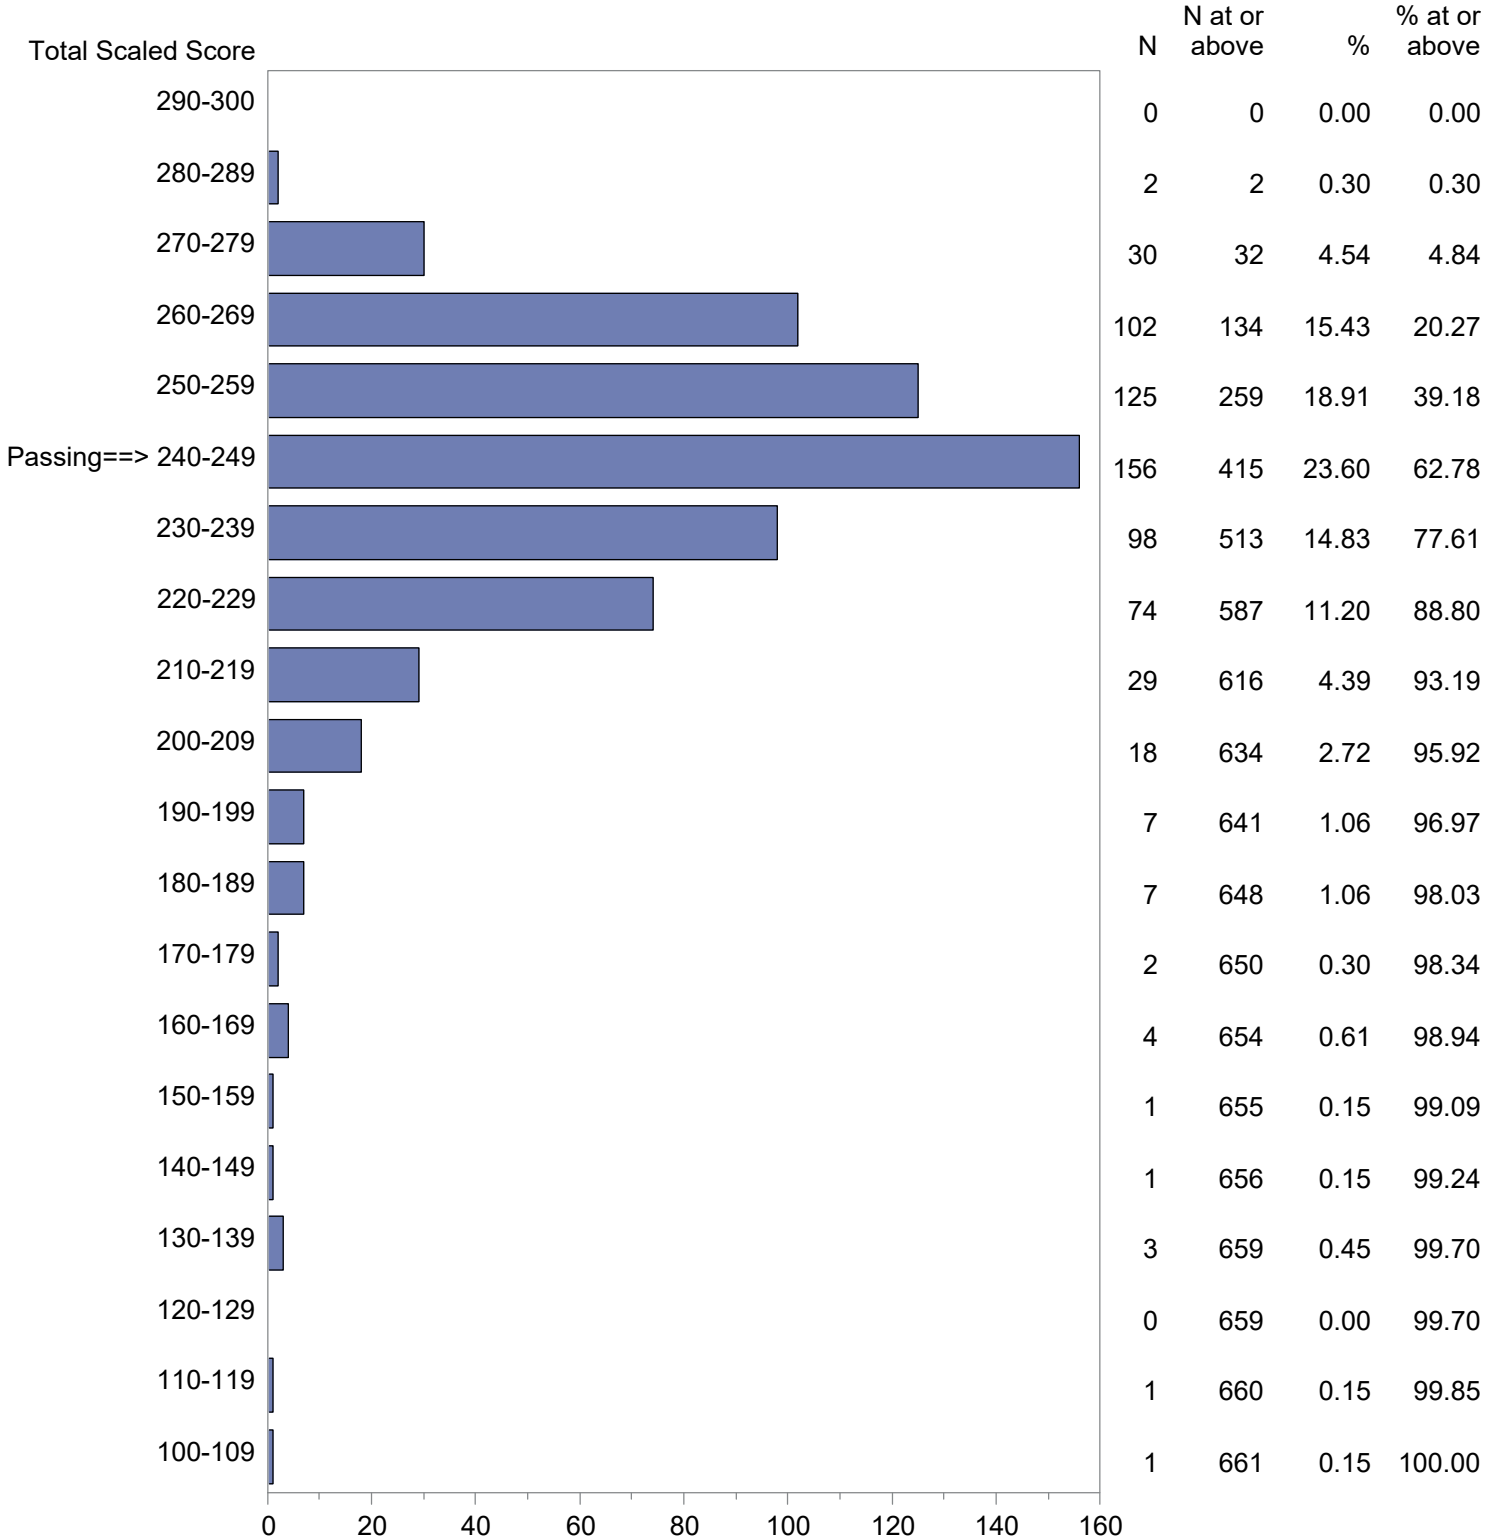

Massachusetts Tests for Educator Licensure (MTEL)
September 1, 2020 - August 31, 2021
Total Scaled Score Distribution by Test Field (All Forms)

Test Field=056 Sheltered English Immersion

NOTE: The accompanying explanatory notes and interpretive cautions are an integral part of this report.