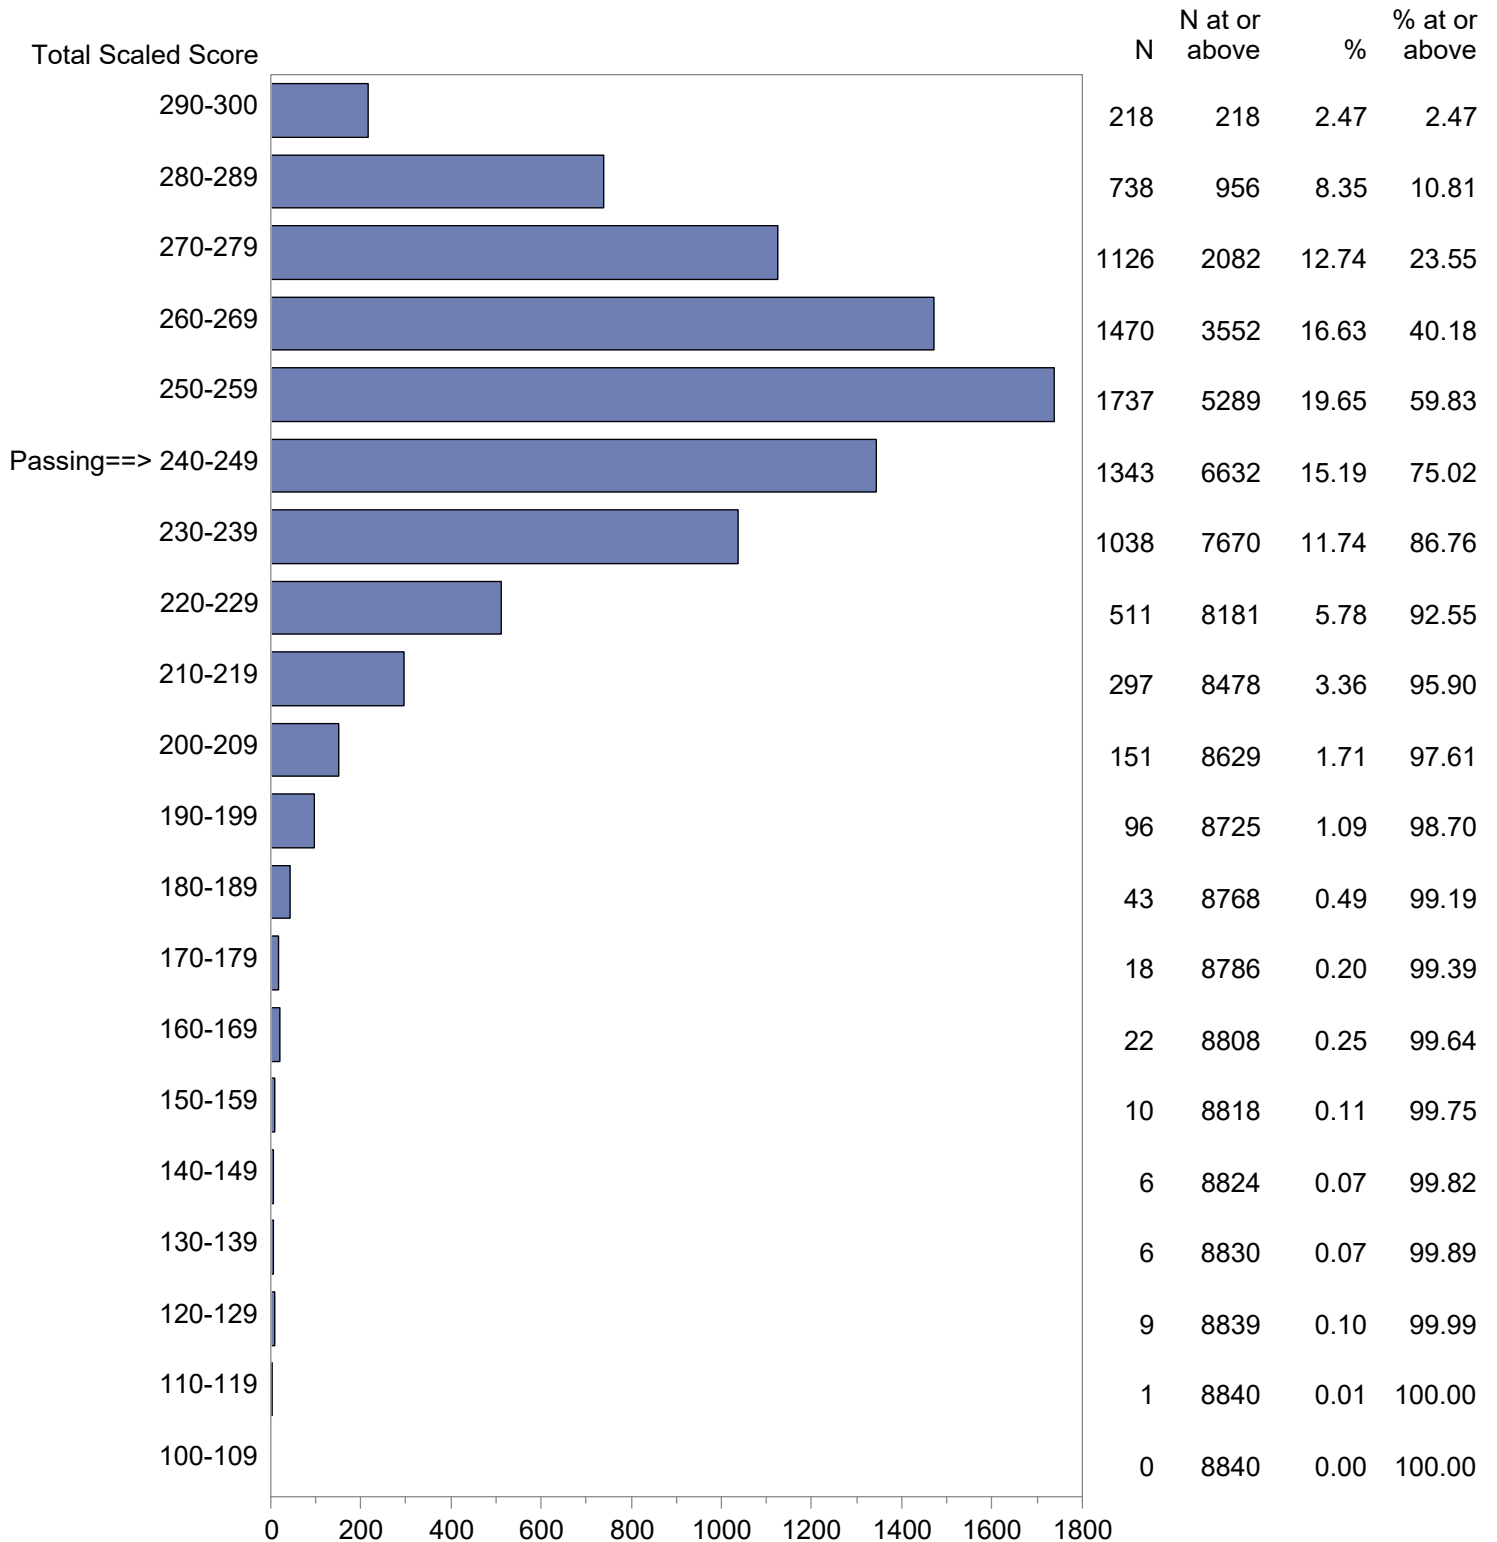

Massachusetts Tests for Educator Licensure (MTEL)
September 1, 2020 - August 31, 2021
Total Scaled Score Distribution by Test Field (All Forms)

Test Field=01 Communication and Literacy Skills - Writing

NOTE: The accompanying explanatory notes and interpretive cautions are an integral part of this report.