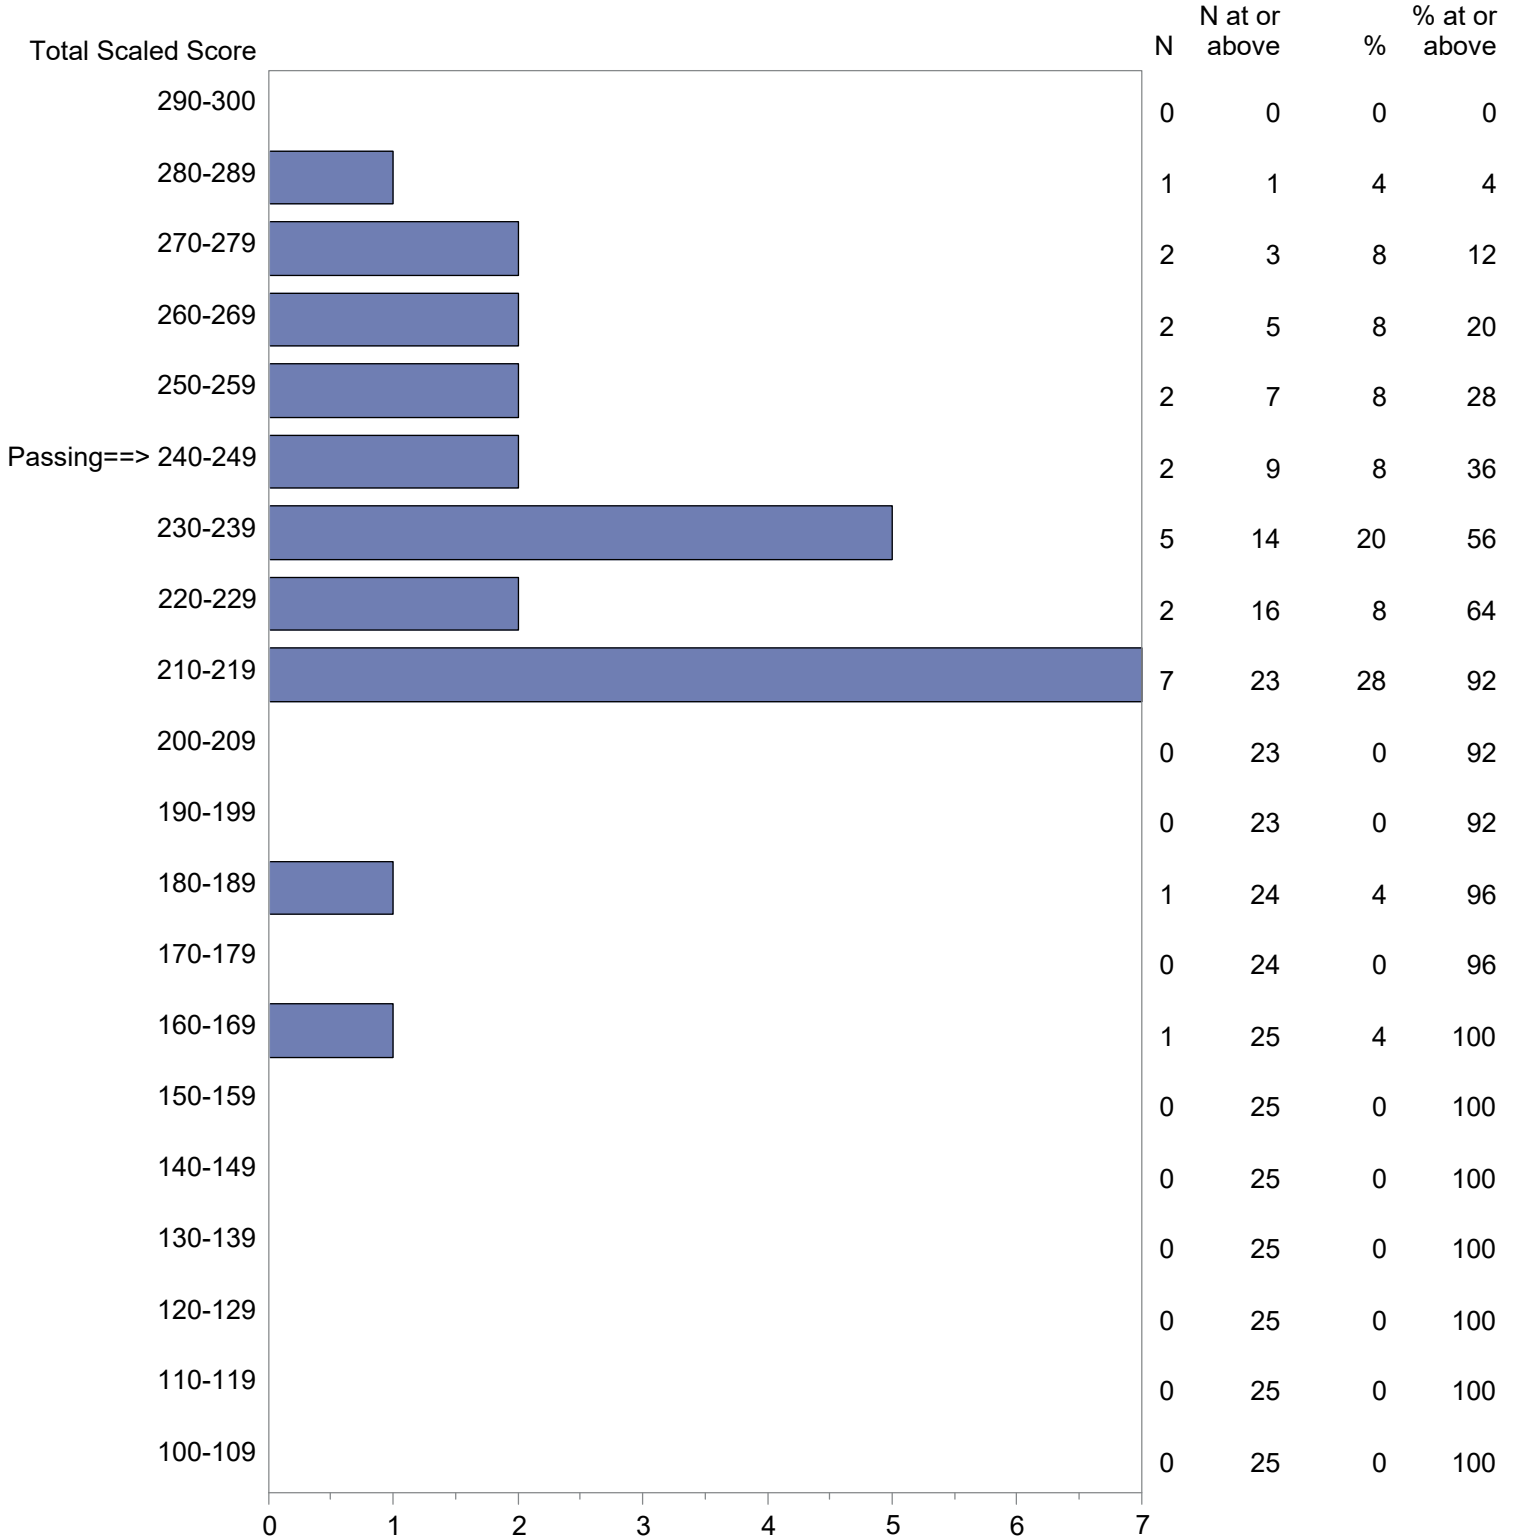

Massachusetts Tests for Educator Licensure (MTEL)
September 1, 2020 - August 31, 2021
Total Scaled Score Distribution by Test Field (All Forms)

Test Field=048 Political Science/Political Philosophy

NOTE: The accompanying explanatory notes and interpretive cautions are an integral part of this report.