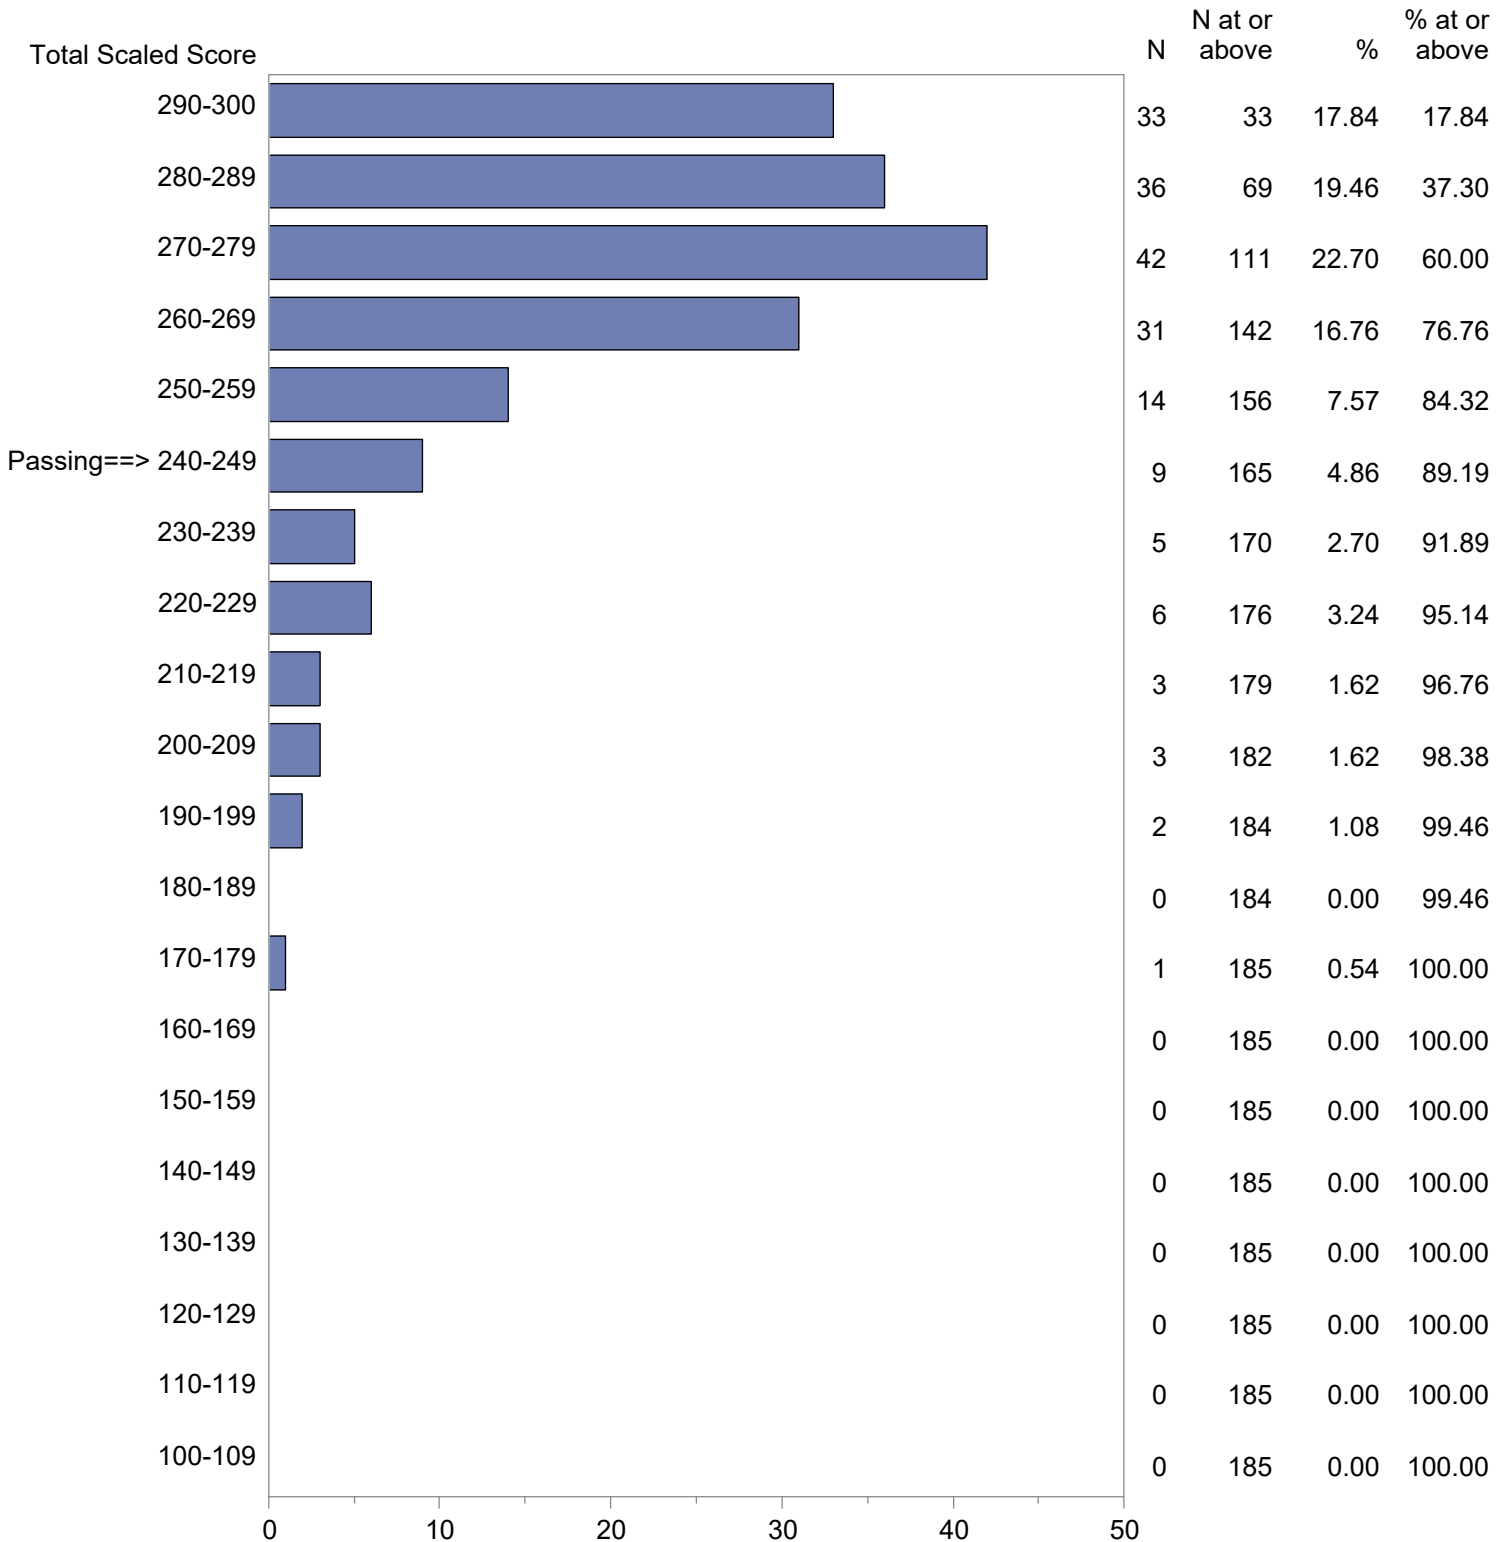

Massachusetts Tests for Educator Licensure (MTEL)
September 1, 2020 - August 31, 2021
Total Scaled Score Distribution by Test Field (All Forms)

Test Field=91 Vocational Technical Literacy Skills Test - Reading

NOTE: The accompanying explanatory notes and interpretive cautions are an integral part of this report.