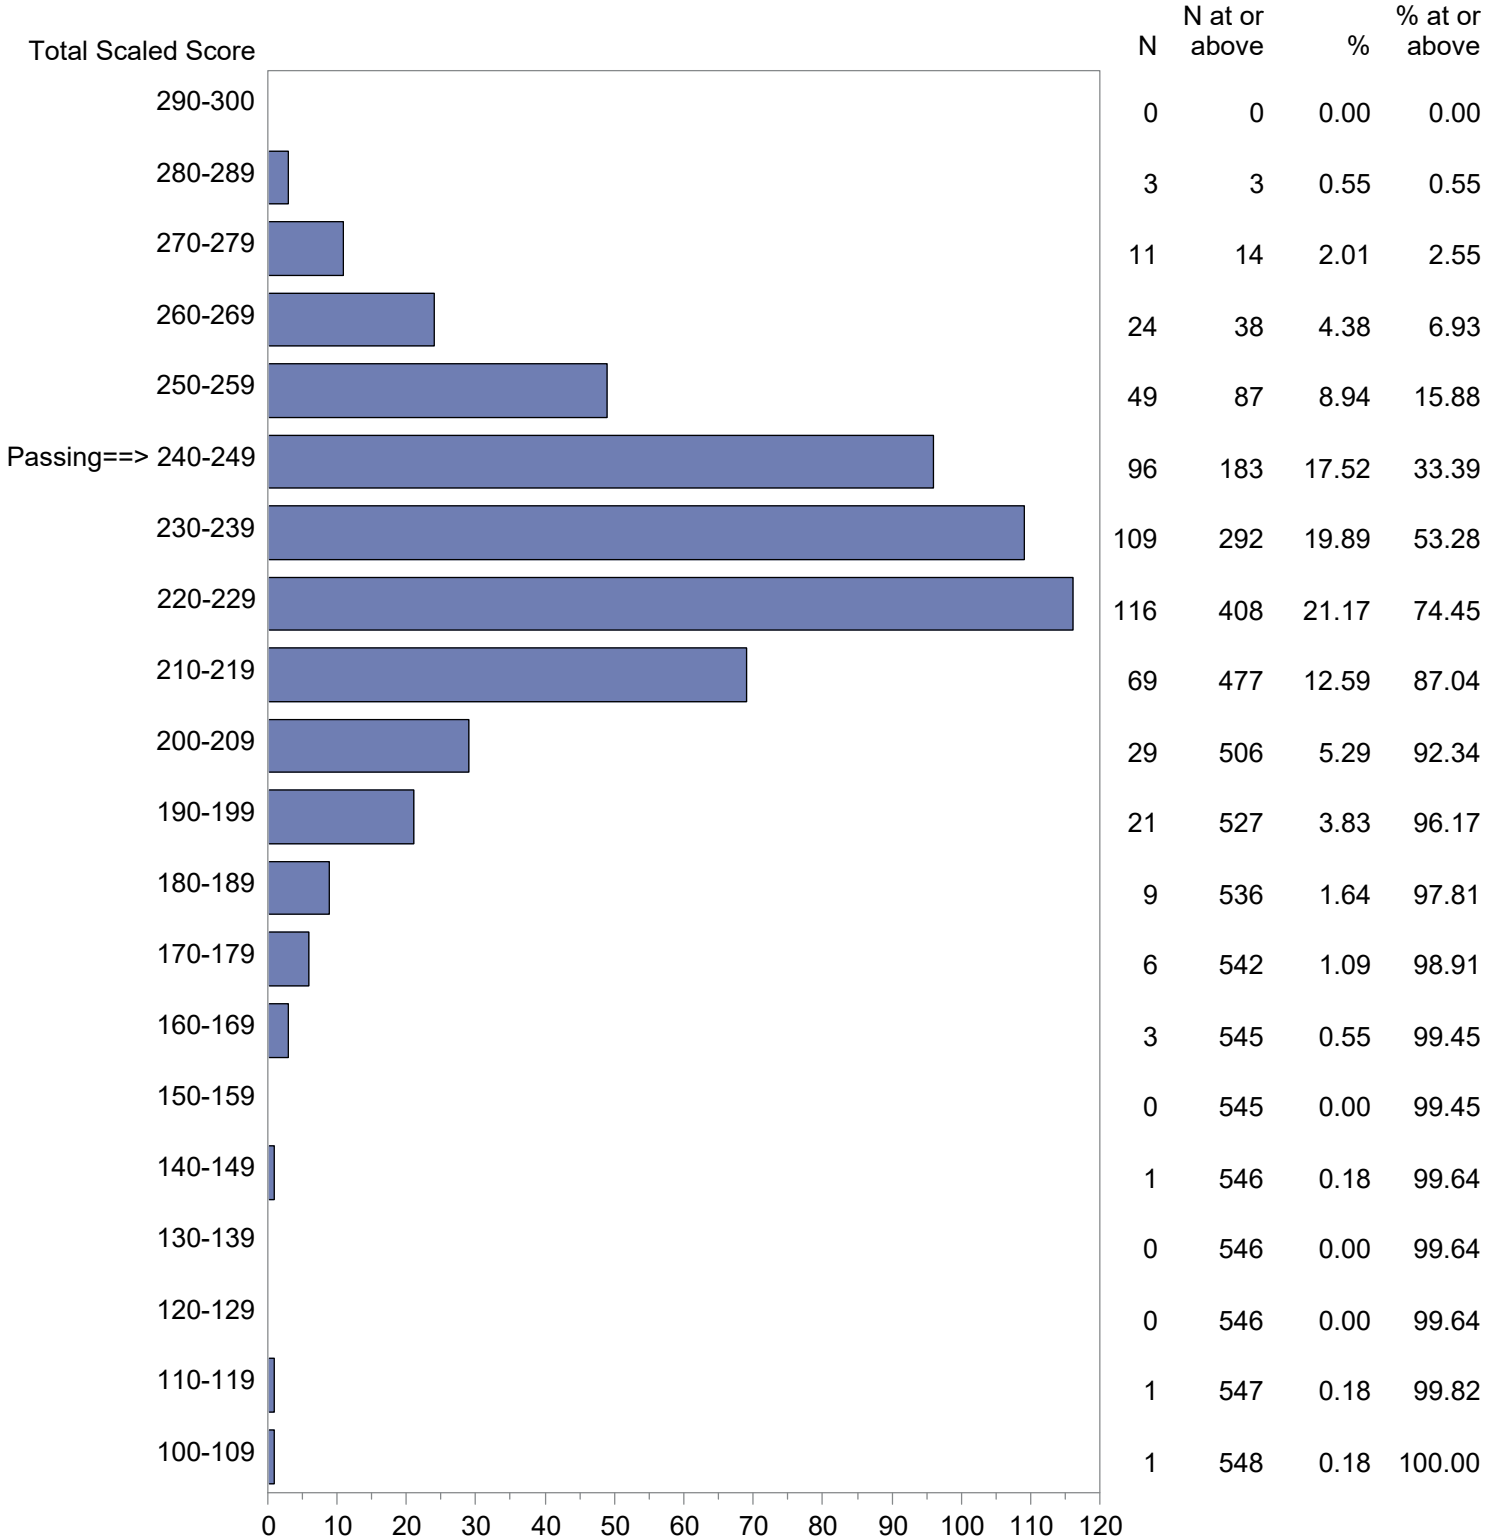

Massachusetts Tests for Educator Licensure (MTEL)
September 1, 2020 - August 31, 2021
Total Scaled Score Distribution by Test Field (All Forms)

Test Field=022 Physical Education

NOTE: The accompanying explanatory notes and interpretive cautions are an integral part of this report.