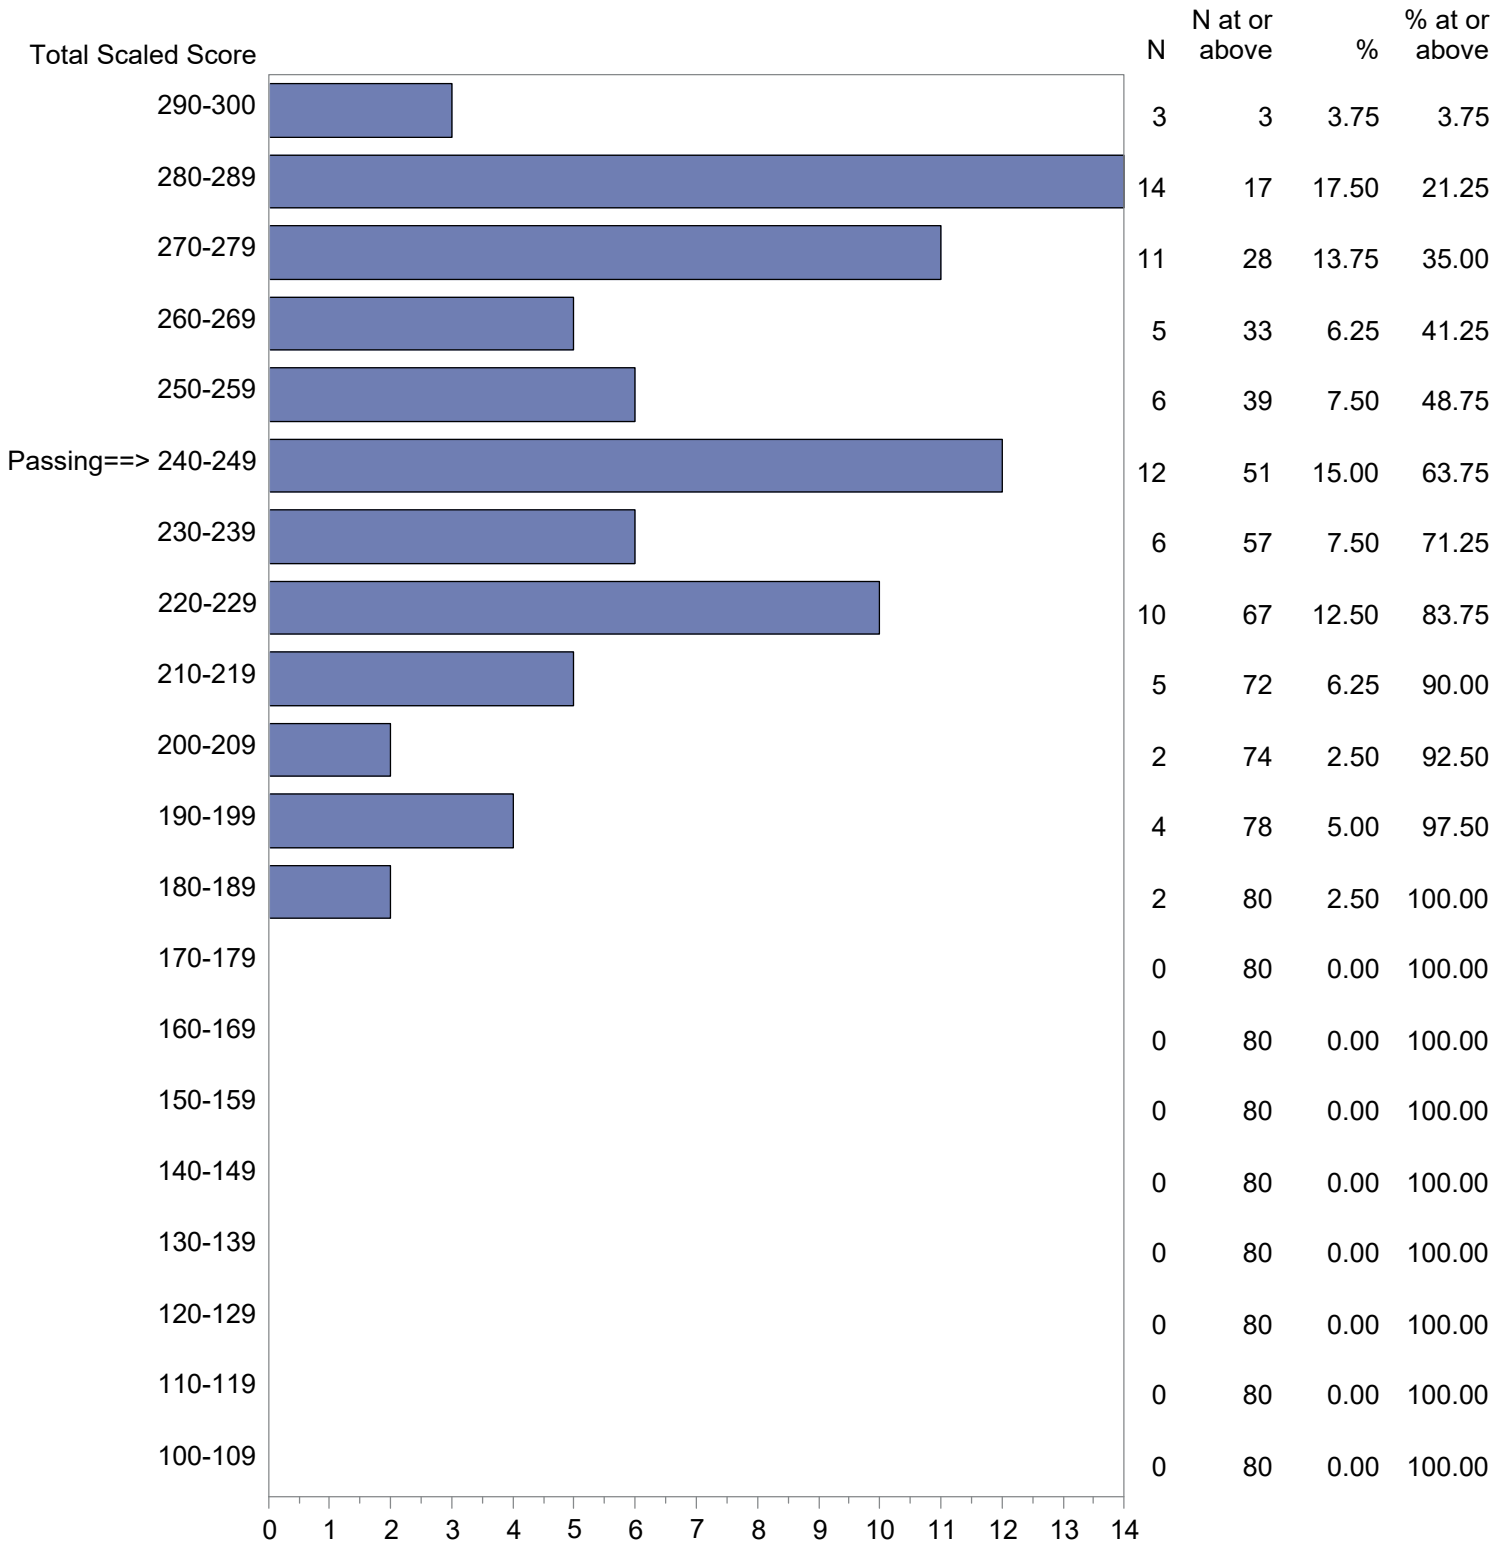

Massachusetts Tests for Educator Licensure (MTEL)
September 1, 2020 - August 31, 2021
Total Scaled Score Distribution by Test Field (All Forms)

Test Field=026 French

NOTE: The accompanying explanatory notes and interpretive cautions are an integral part of this report.