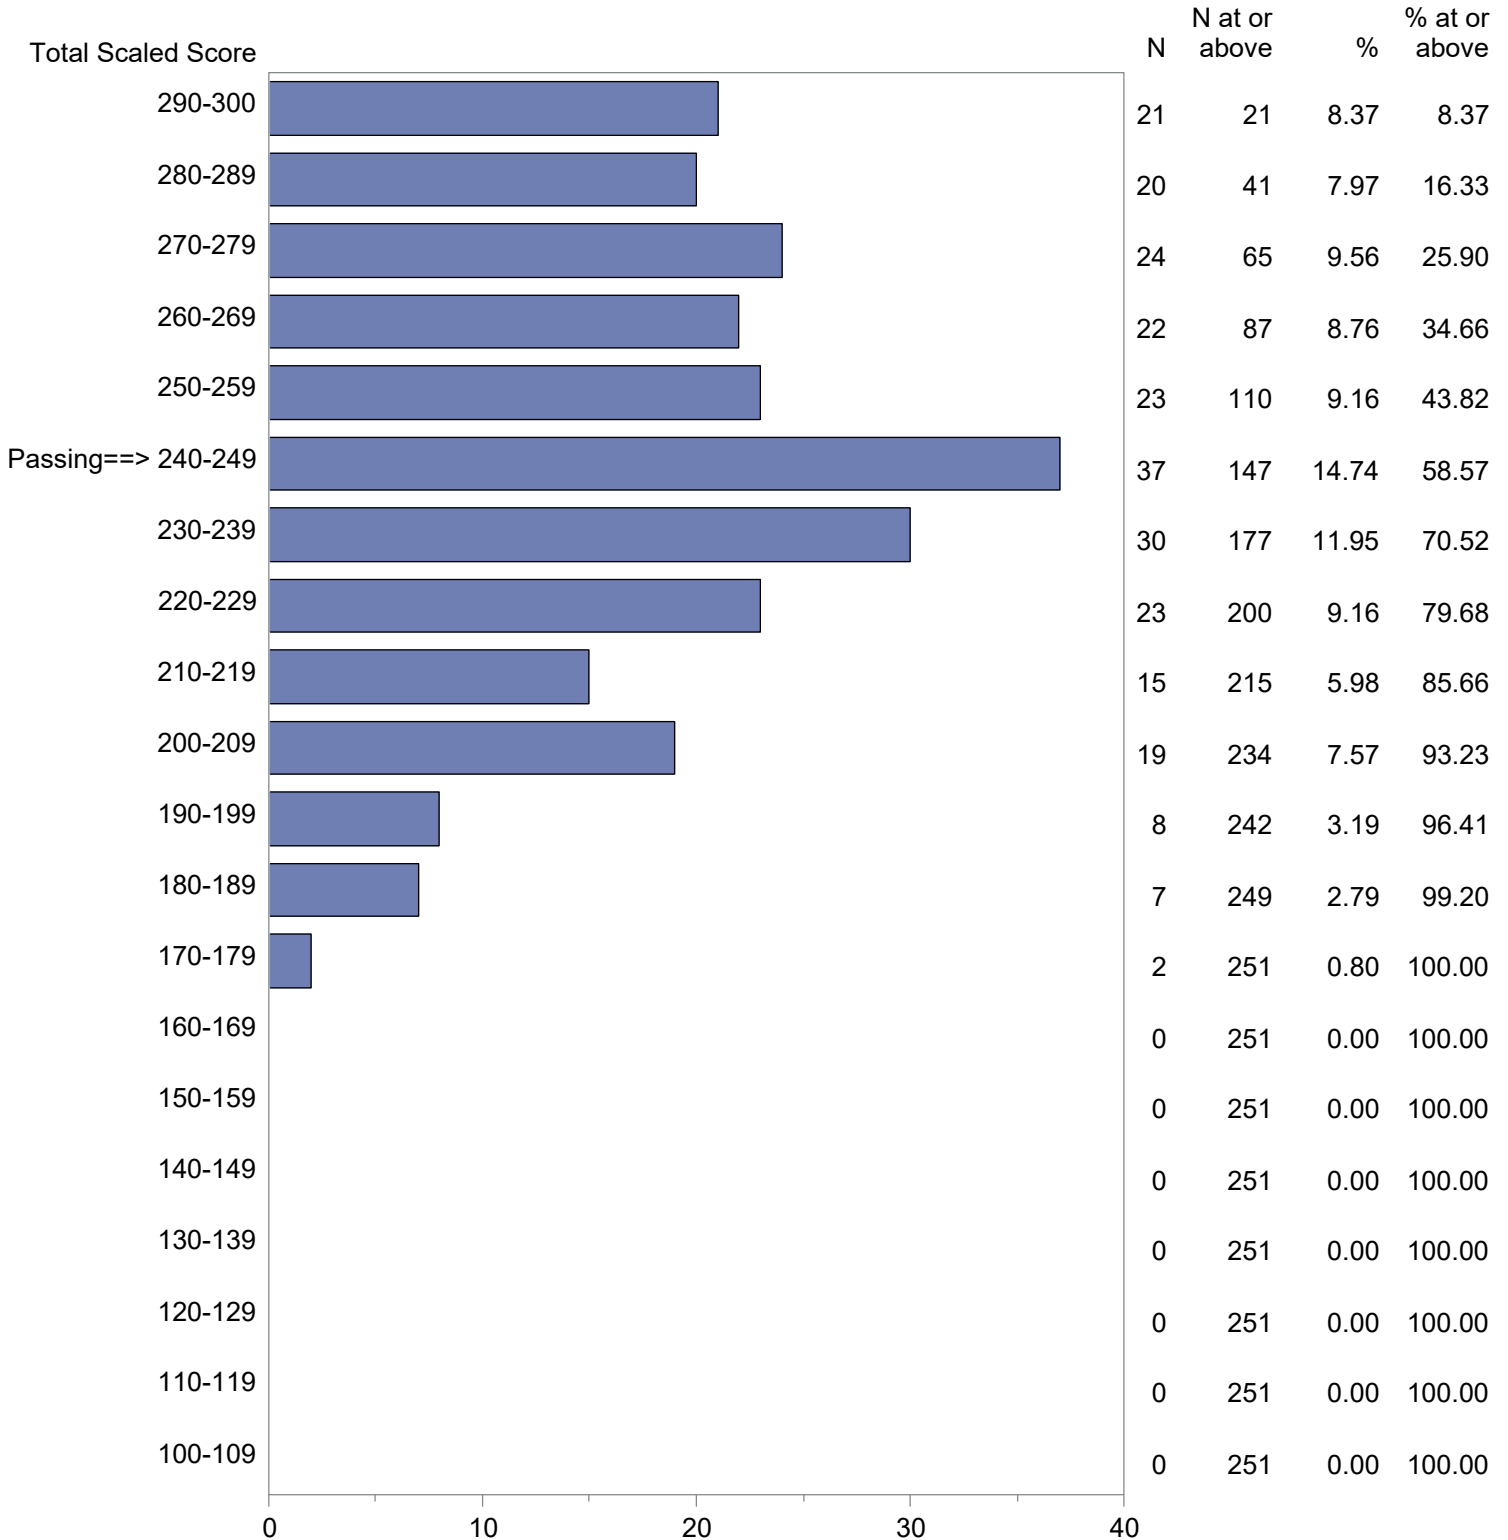

Massachusetts Tests for Educator Licensure (MTEL)
September 1, 2020 - August 31, 2021
Total Scaled Score Distribution by Test Field (All Forms)

Test Field=047 Middle School Mathematics

NOTE: The accompanying explanatory notes and interpretive cautions are an integral part of this report.