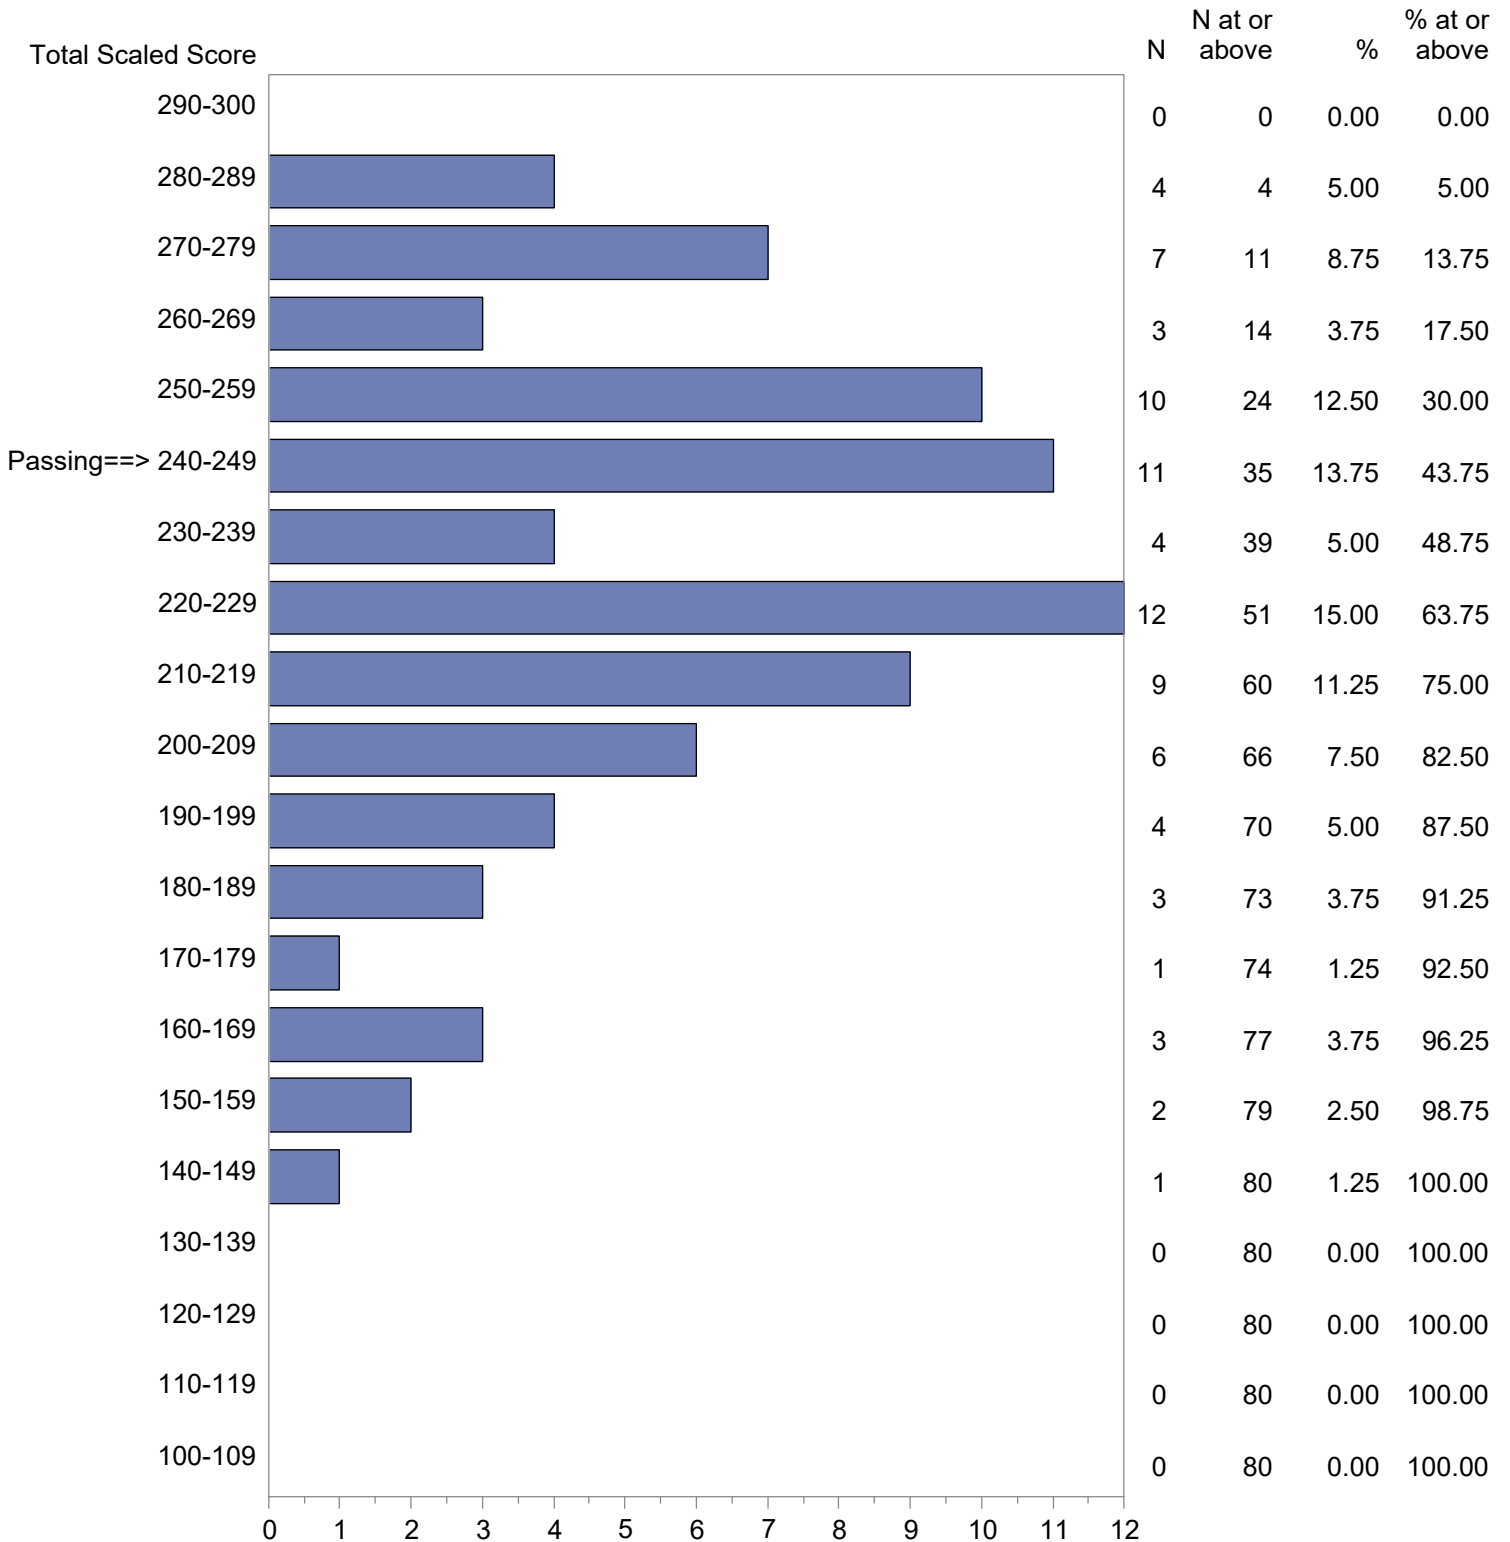

Massachusetts Tests for Educator Licensure (MTEL)
September 1, 2020 - August 31, 2021
Total Scaled Score Distribution by Test Field (All Forms)

Test Field=051 Middle School Mathematics/Science

NOTE: The accompanying explanatory notes and interpretive cautions are an integral part of this report.