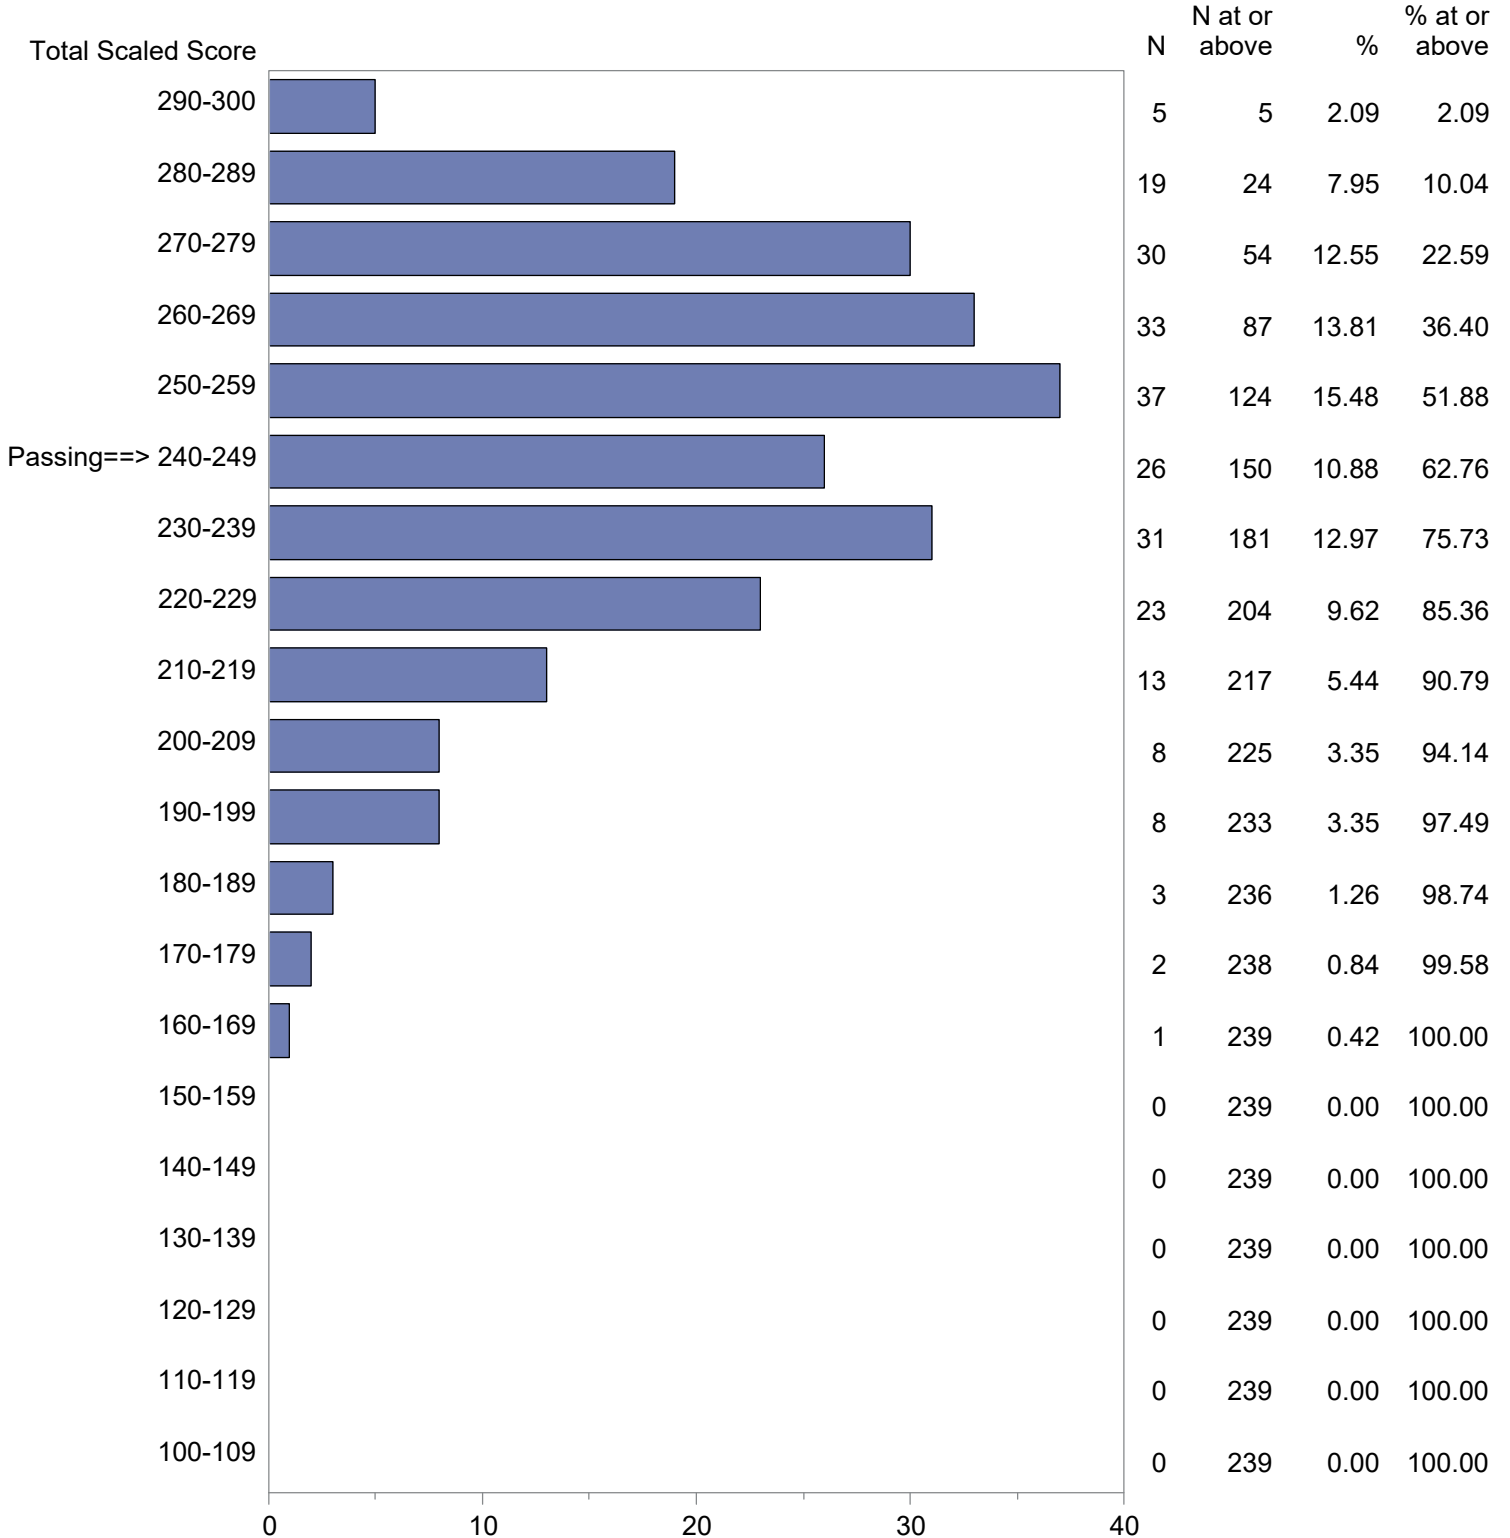

Massachusetts Tests for Educator Licensure (MTEL)
September 1, 2020 - August 31, 2021
Total Scaled Score Distribution by Test Field (All Forms)

Test Field=013 Biology

NOTE: The accompanying explanatory notes and interpretive cautions are an integral part of this report.