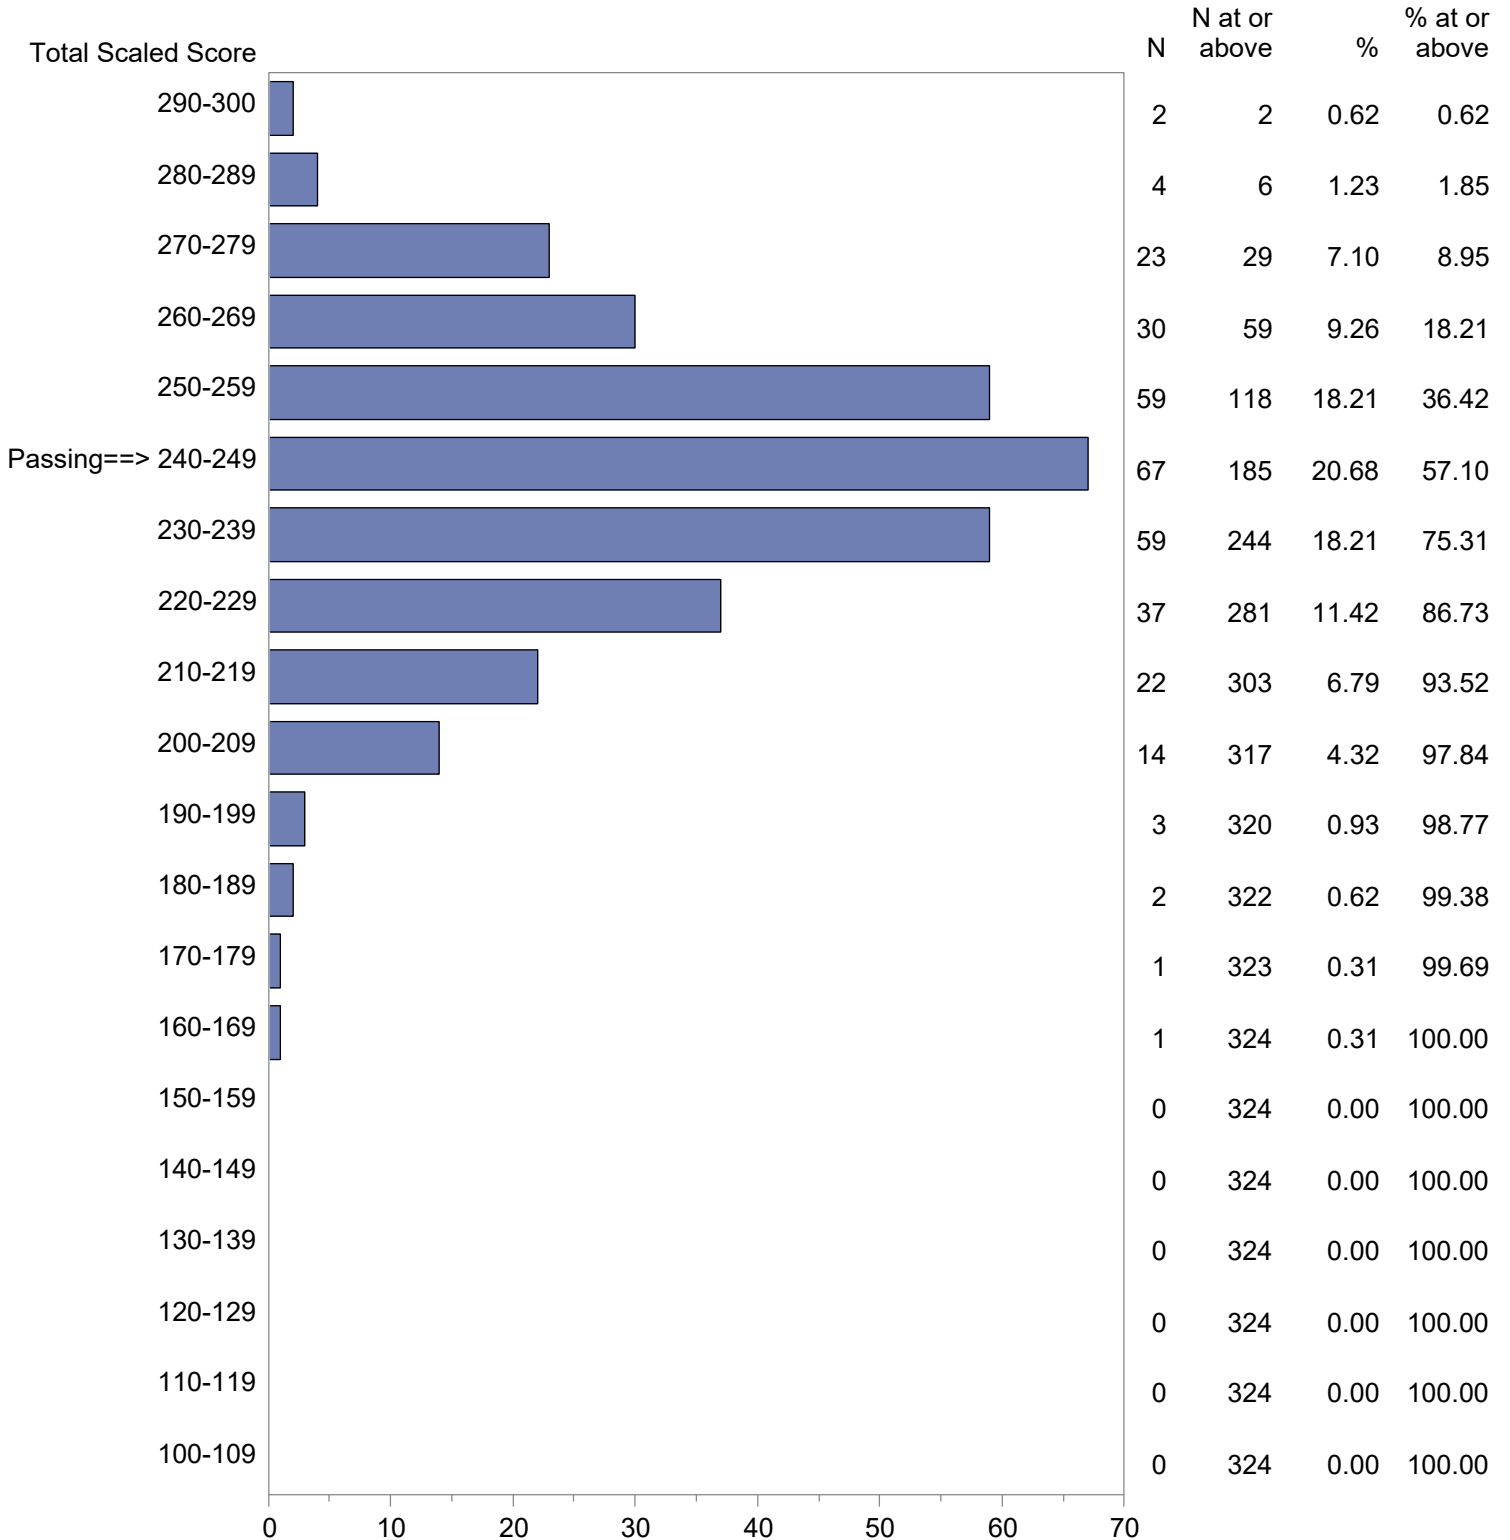

Massachusetts Tests for Educator Licensure (MTEL)
September 1, 2020 - August 31, 2021
Total Scaled Score Distribution by Test Field (All Forms)

Test Field=016 Music

NOTE: The accompanying explanatory notes and interpretive cautions are an integral part of this report.