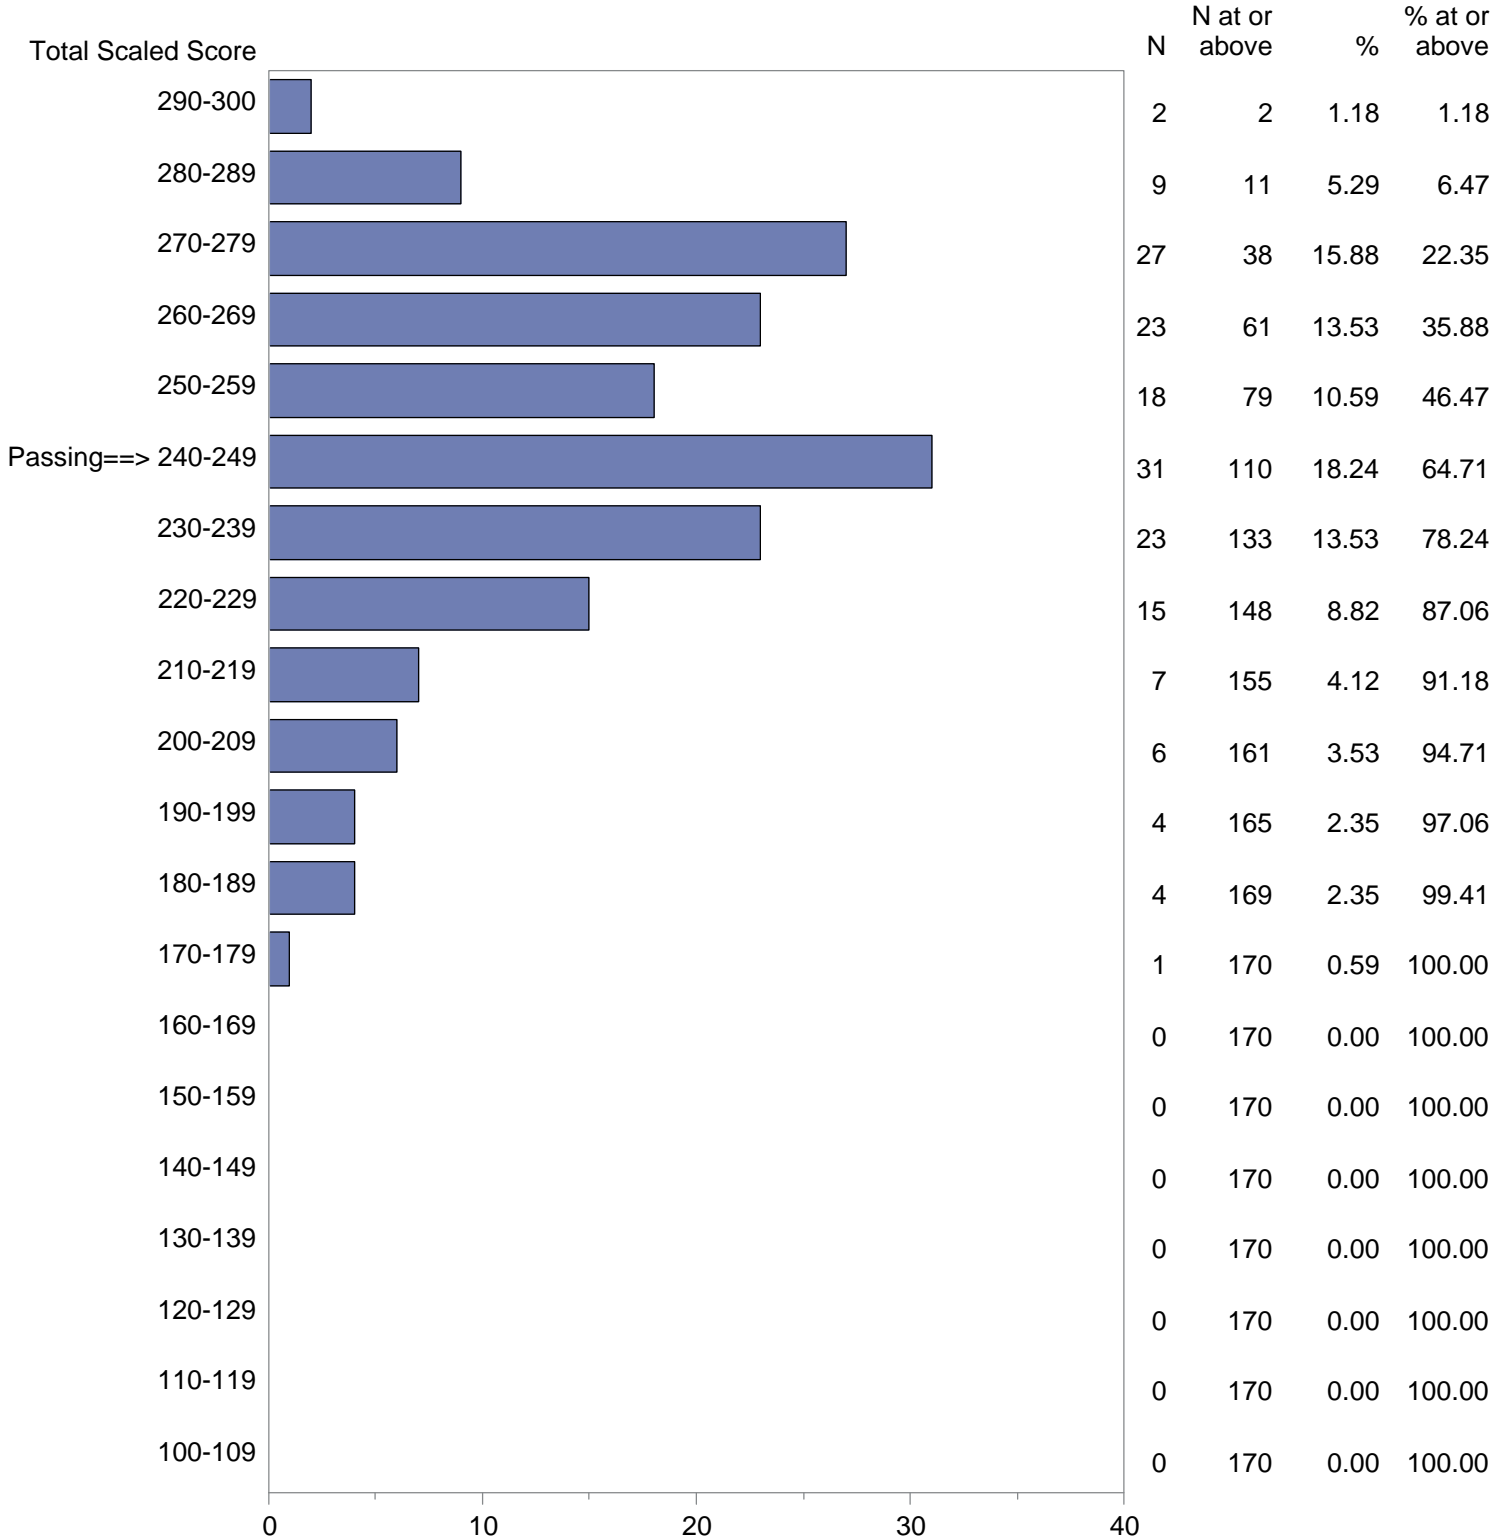

Massachusetts Tests for Educator Licensure (MTEL)
September 1, 2019 - August 31, 2020
Total Scaled Score Distribution by Test Field (All Forms)

Test Field=13 Biology

NOTE: The accompanying explanatory notes and interpretive cautions are an integral part of this report.