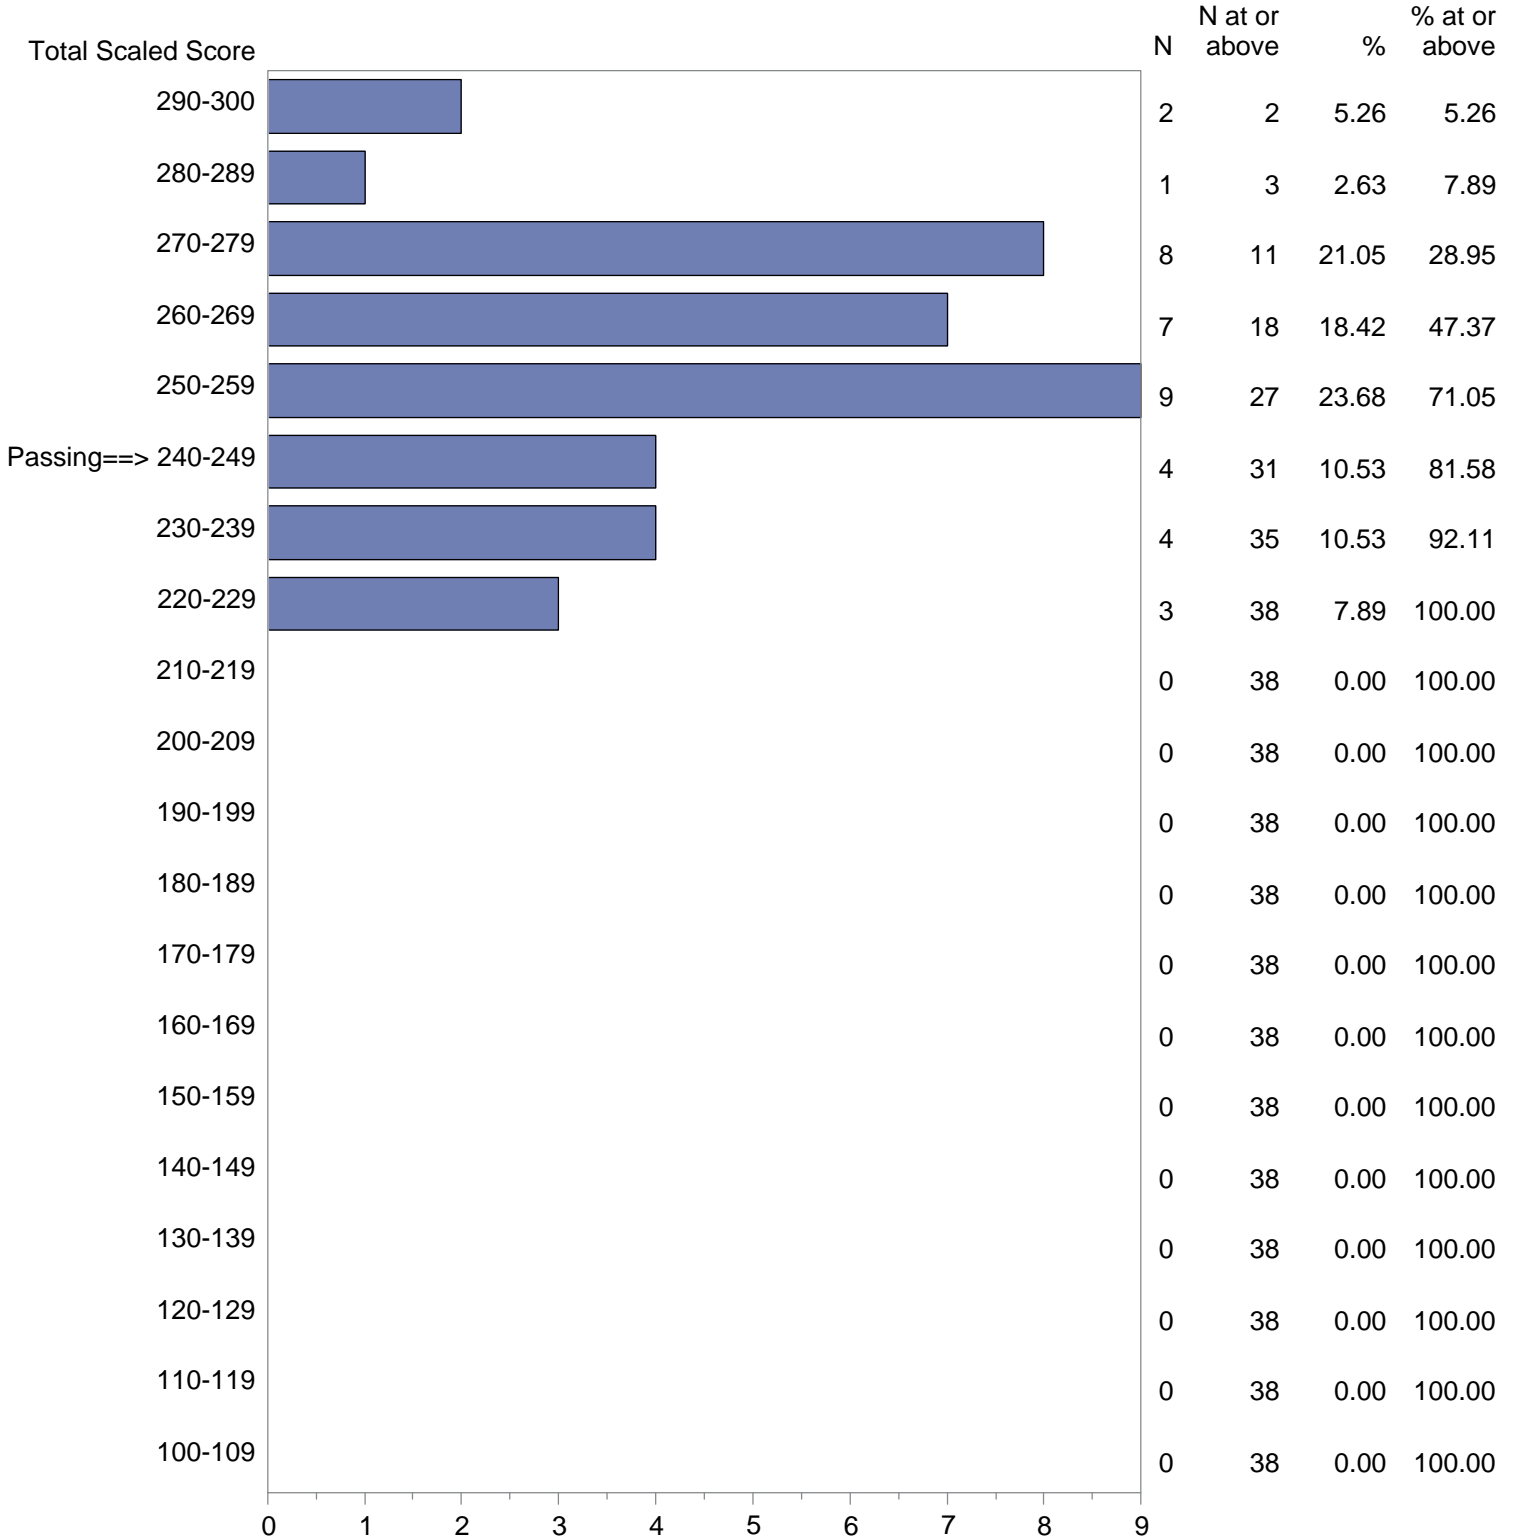

Massachusetts Tests for Educator Licensure (MTEL)
September 1, 2019 - August 31, 2020
Total Scaled Score Distribution by Test Field (All Forms)

Test Field=45 Theater

NOTE: The accompanying explanatory notes and interpretive cautions are an integral part of this report.