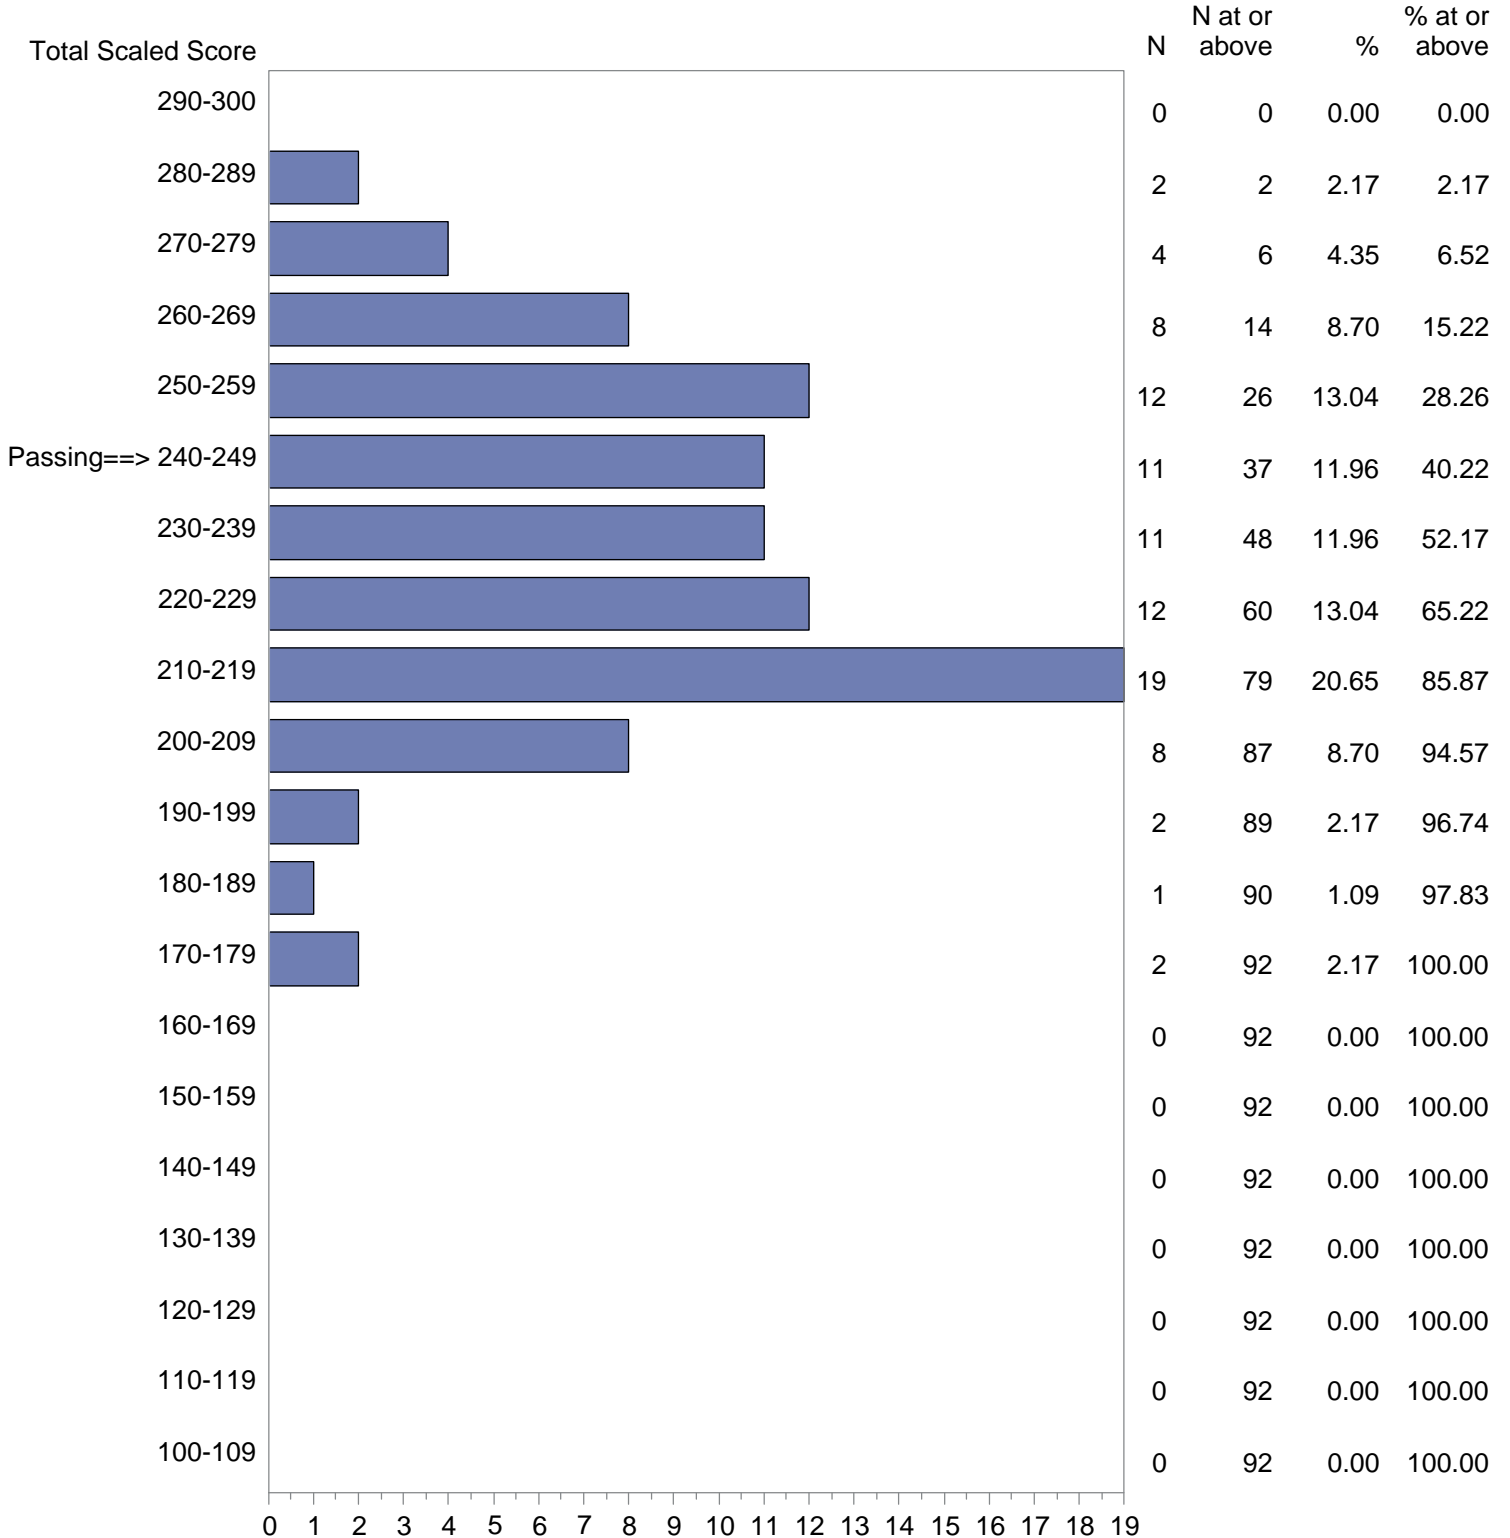

Massachusetts Tests for Educator Licensure (MTEL)
September 1, 2019 - August 31, 2020
Total Scaled Score Distribution by Test Field (All Forms)

Test Field=50 Middle School Humanities

NOTE: The accompanying explanatory notes and interpretive cautions are an integral part of this report.