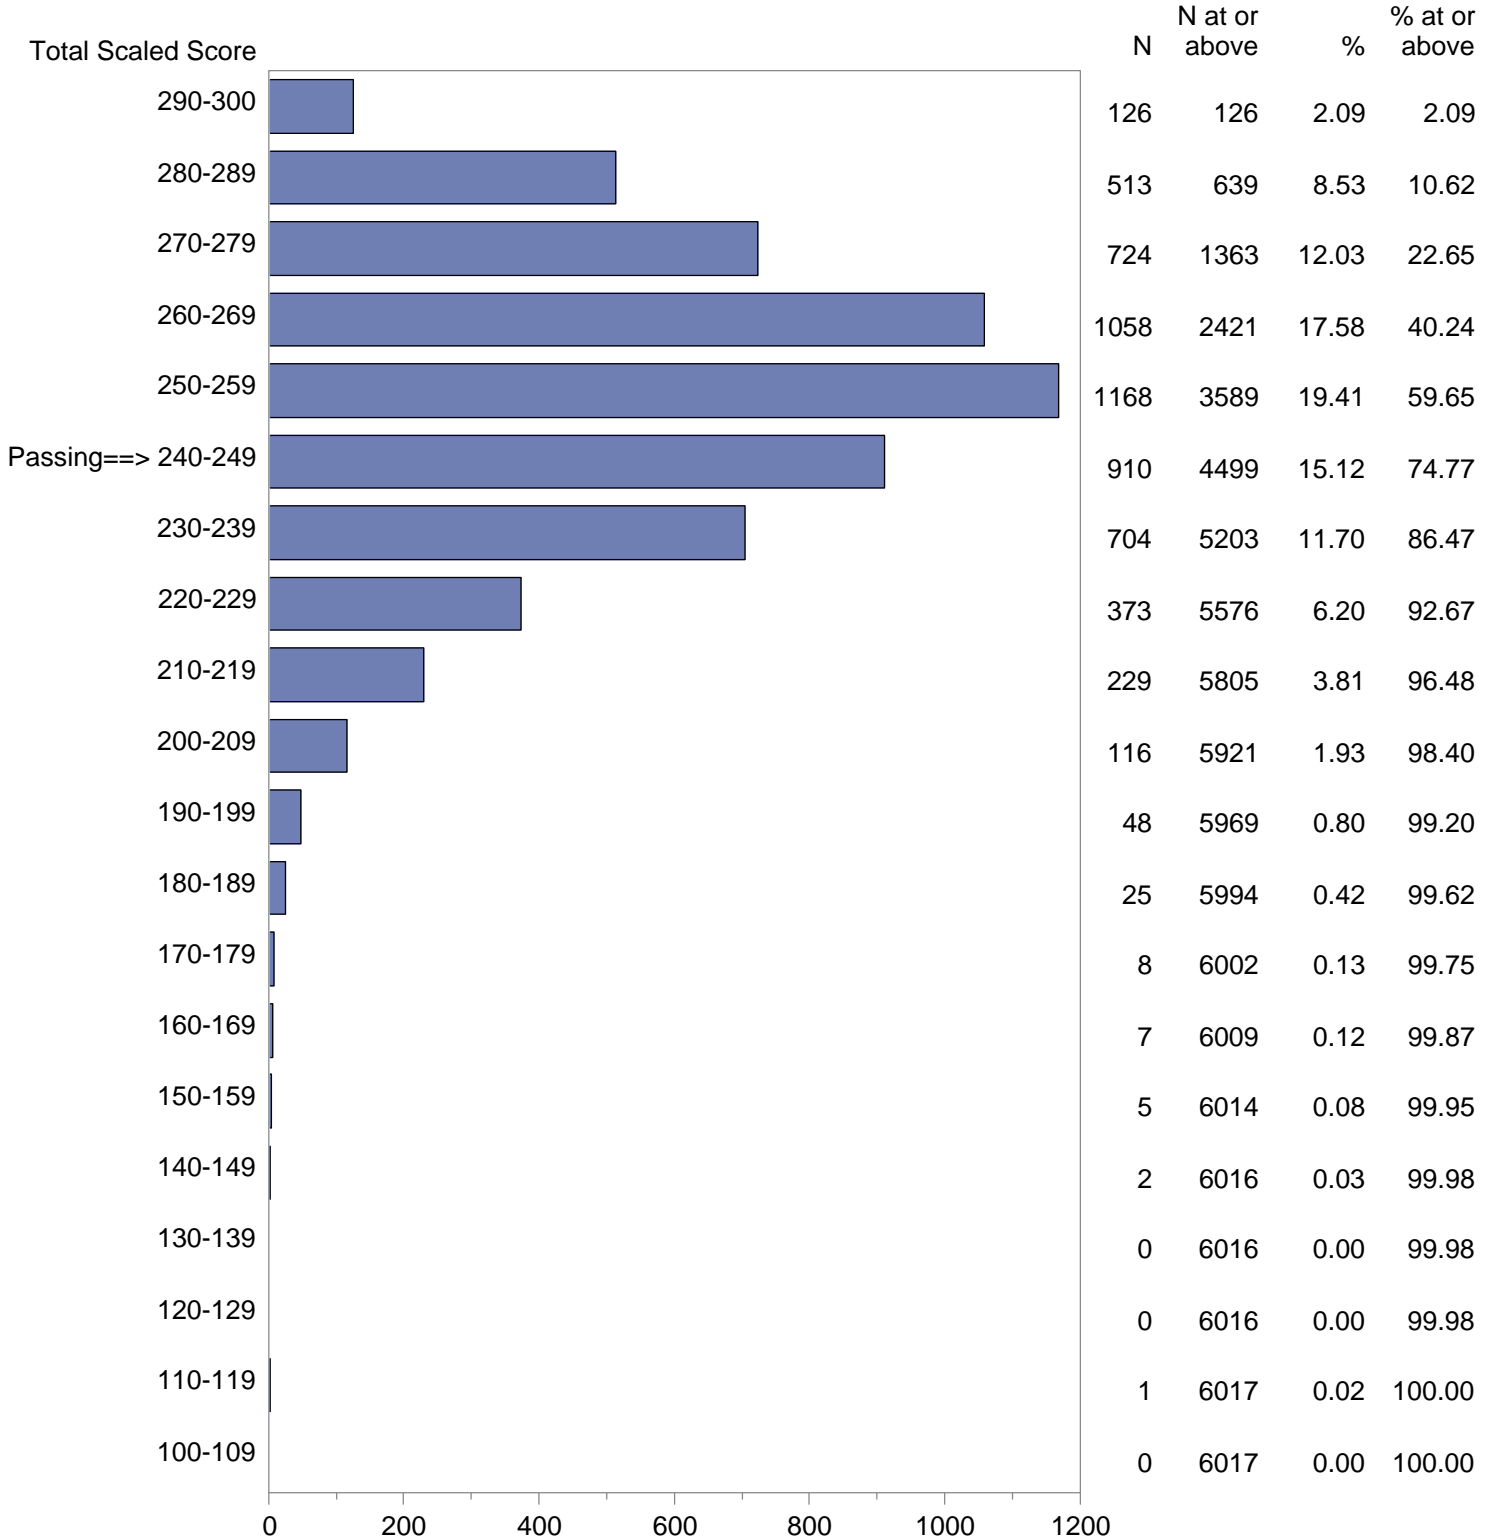

Massachusetts Tests for Educator Licensure (MTEL)
September 1, 2019 - August 31, 2020
Total Scaled Score Distribution by Test Field (All Forms)

Test Field=01 Communication and Literacy Skills - Writing

NOTE: The accompanying explanatory notes and interpretive cautions are an integral part of this report.