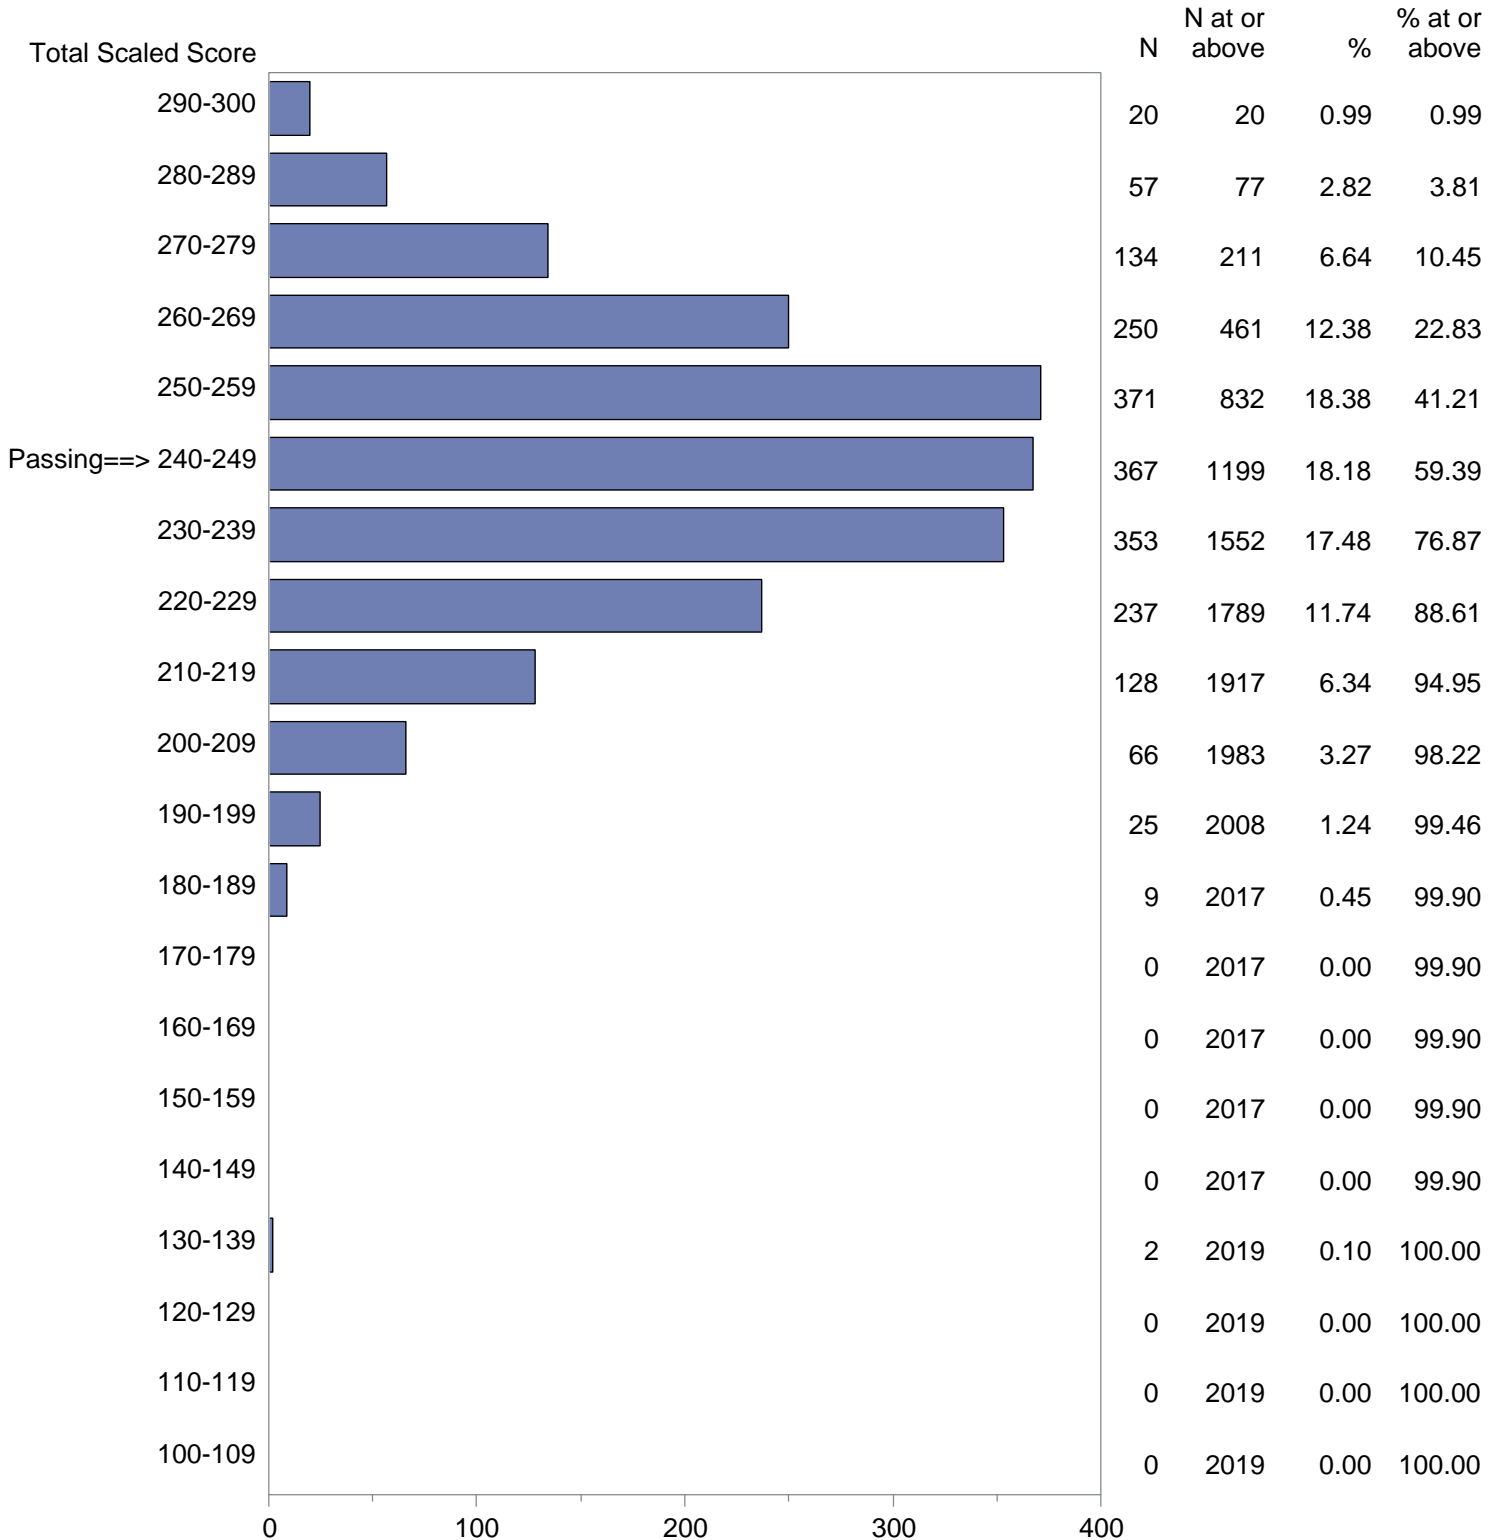

Massachusetts Tests for Educator Licensure (MTEL)
September 1, 2019 - August 31, 2020
Total Scaled Score Distribution by Test Field (All Forms)

Test Field=03 General Curriculum - Multi-Subject

NOTE: The accompanying explanatory notes and interpretive cautions are an integral part of this report.