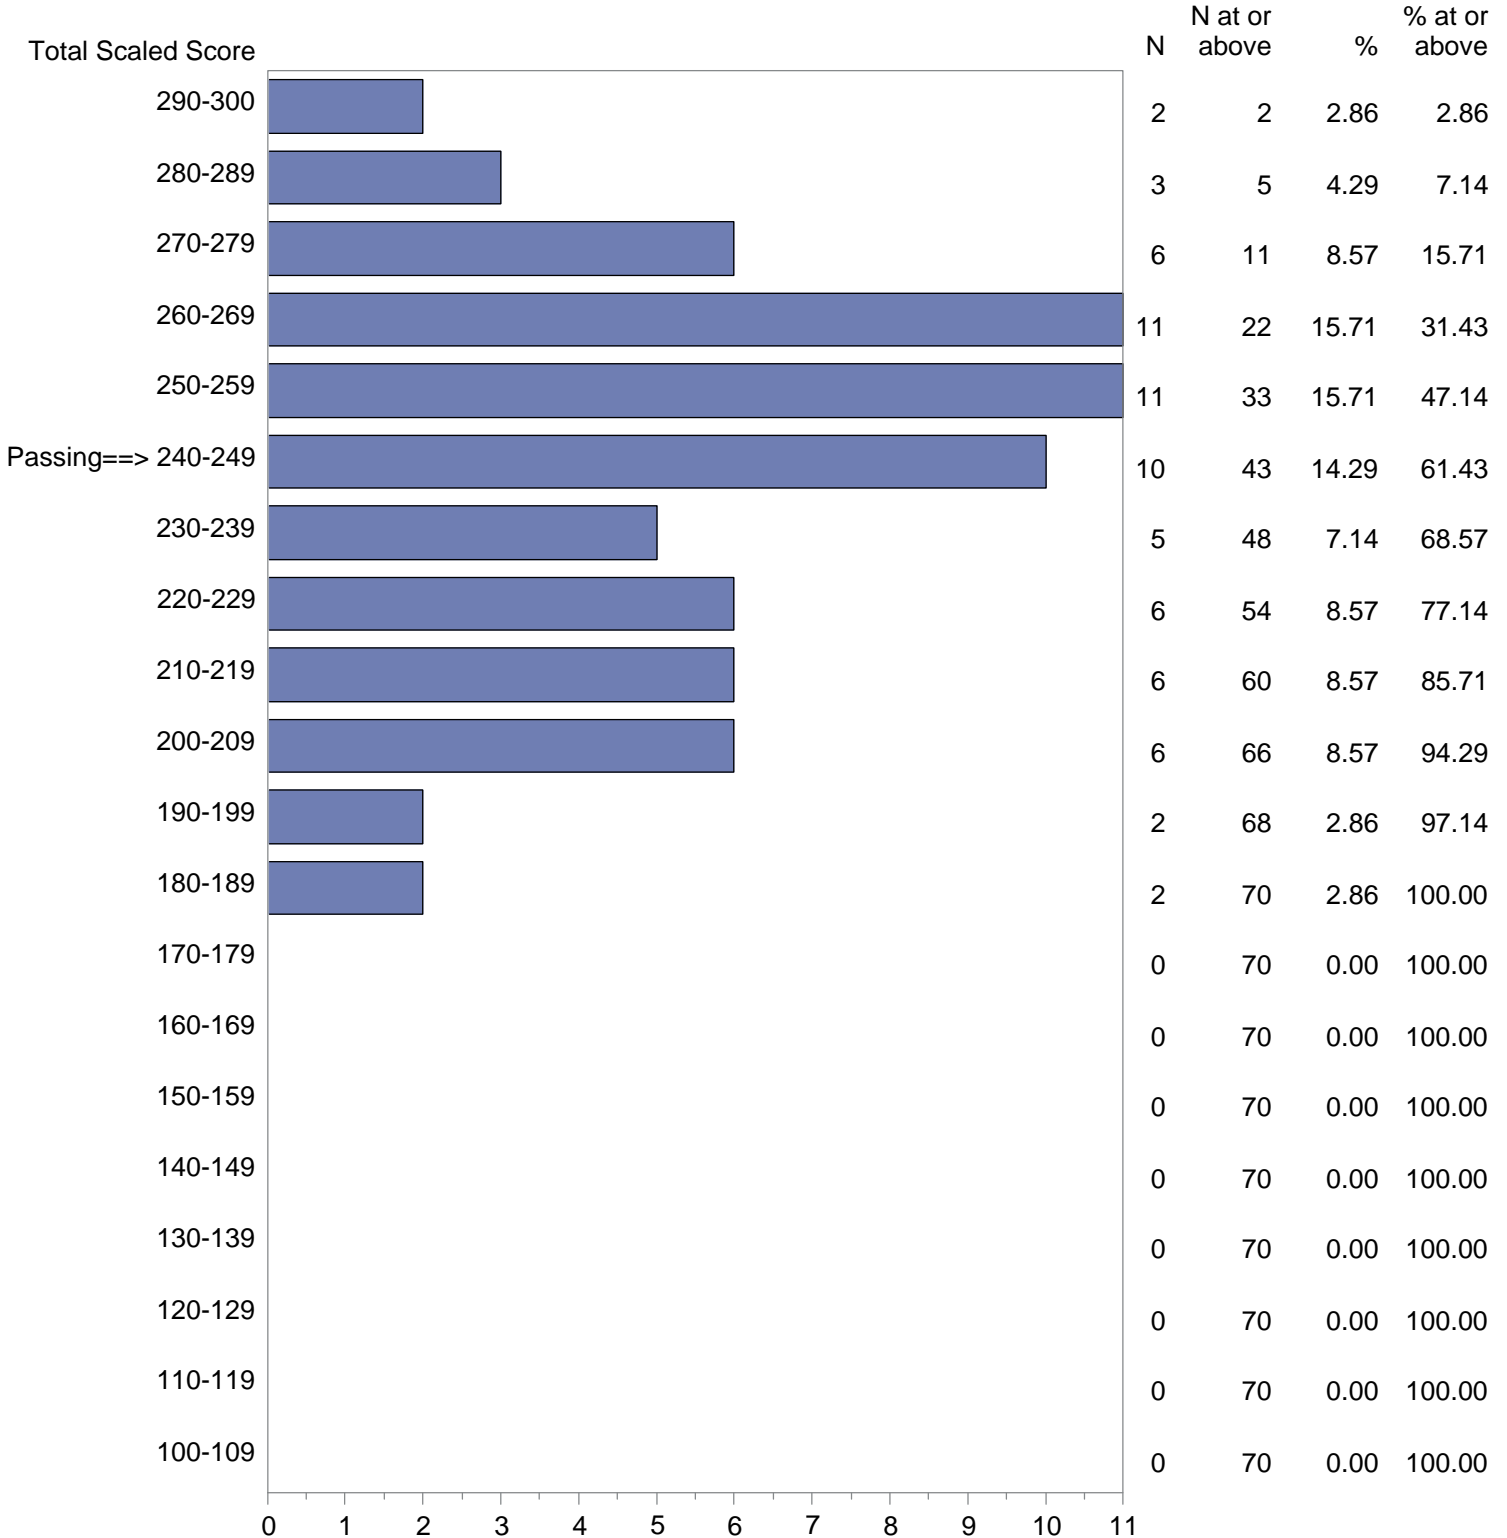

Massachusetts Tests for Educator Licensure (MTEL)
September 1, 2019 - August 31, 2020
Total Scaled Score Distribution by Test Field (All Forms)

Test Field=12 Chemistry

NOTE: The accompanying explanatory notes and interpretive cautions are an integral part of this report.