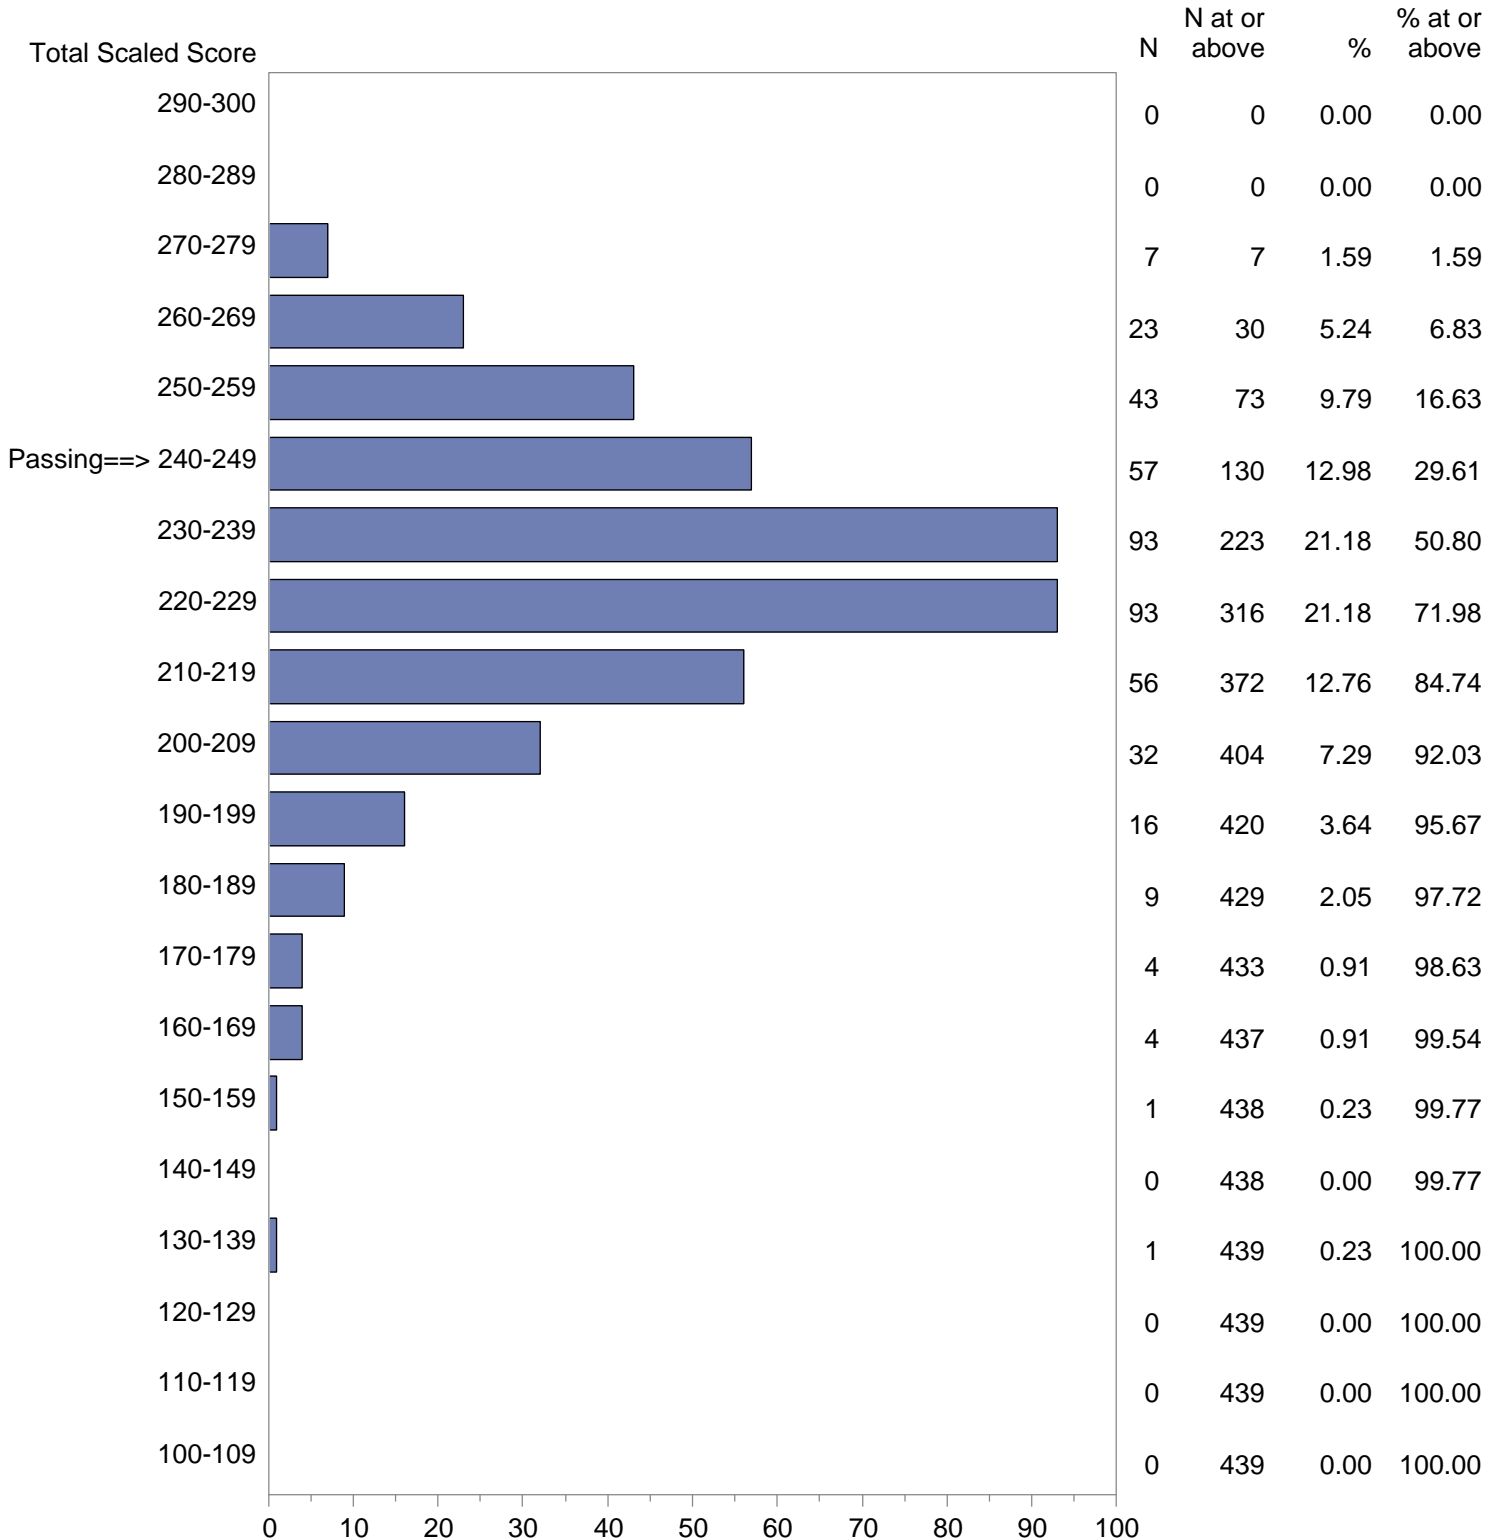

Massachusetts Tests for Educator Licensure (MTEL)
September 1, 2019 - August 31, 2020
Total Scaled Score Distribution by Test Field (All Forms)

Test Field=22 Physical Education

NOTE: The accompanying explanatory notes and interpretive cautions are an integral part of this report.