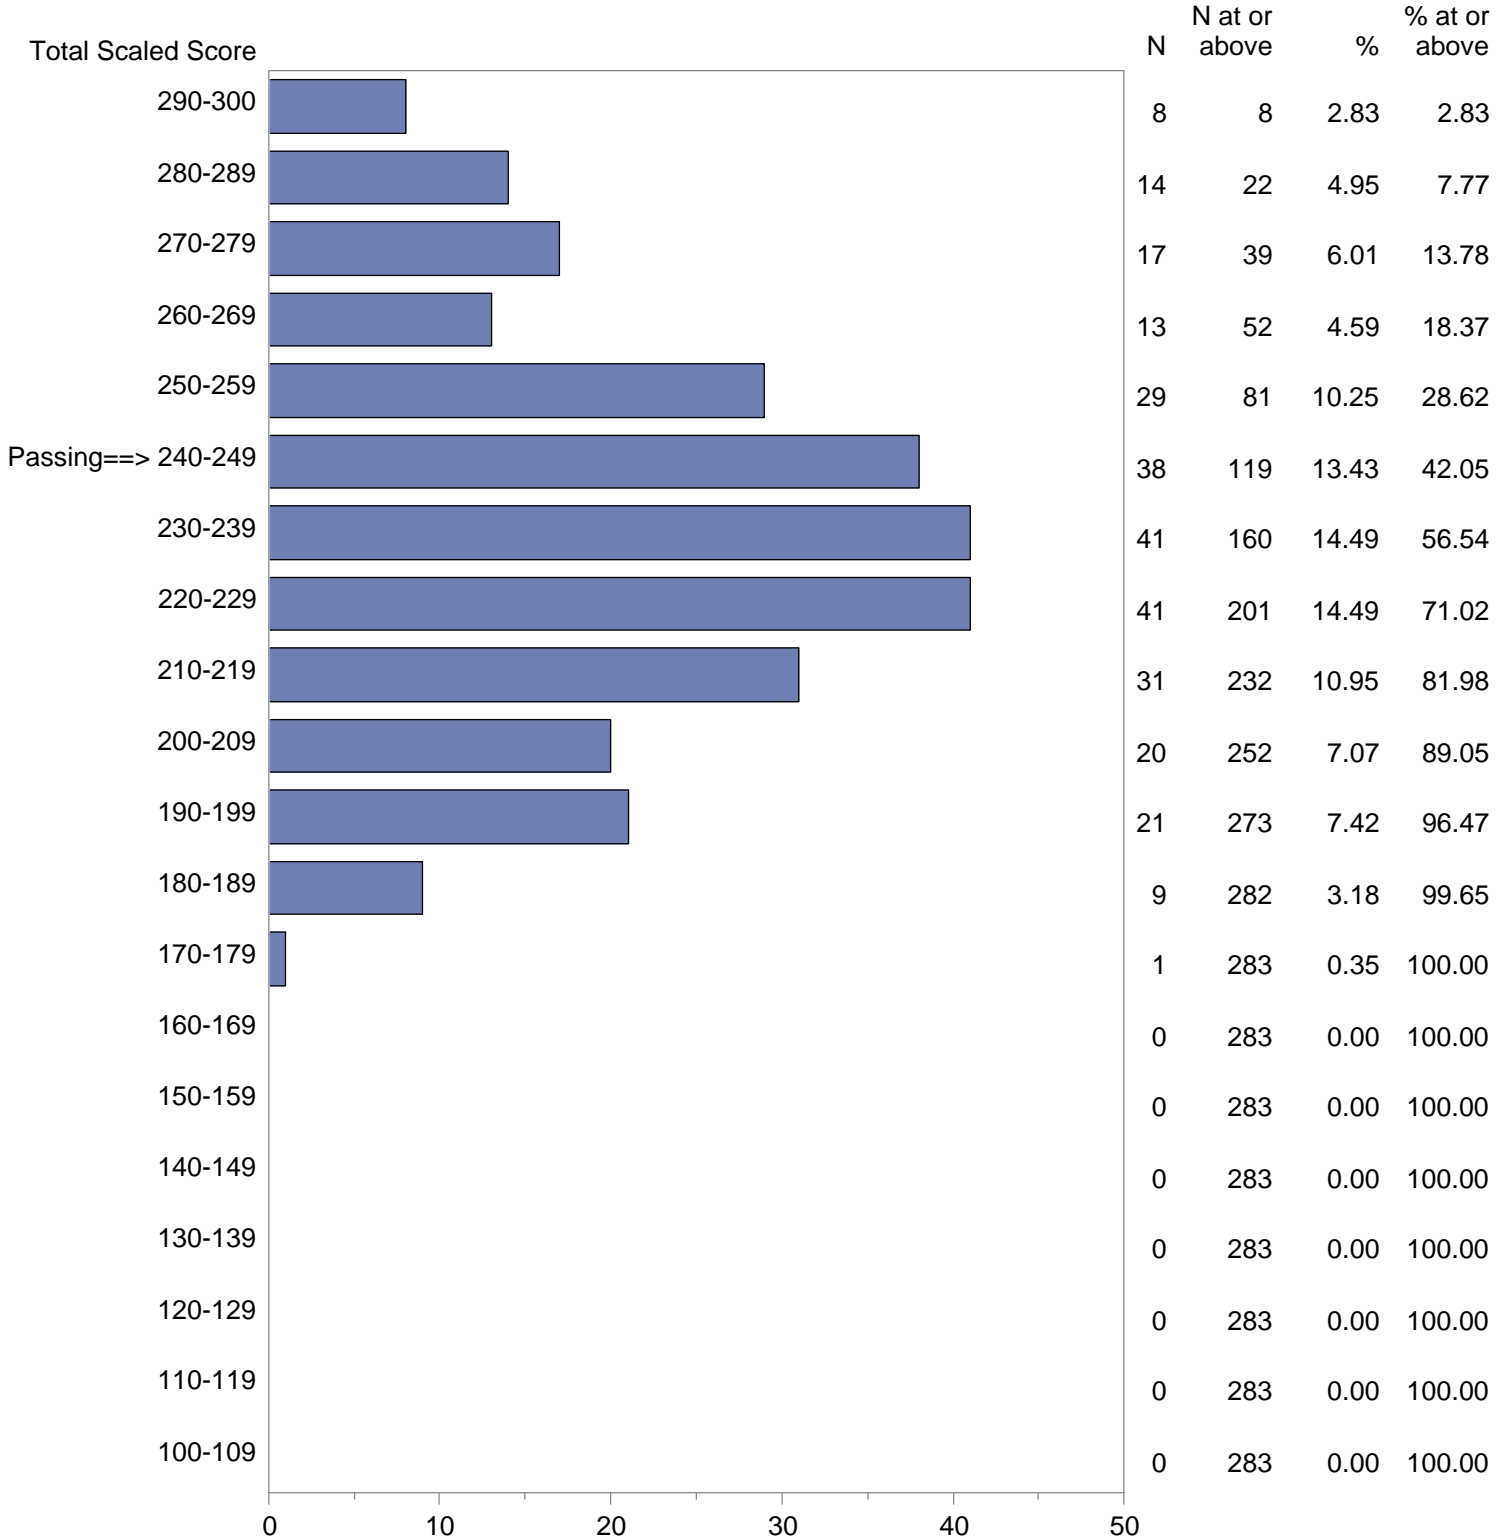

Massachusetts Tests for Educator Licensure (MTEL)
September 1, 2019 - August 31, 2020
Total Scaled Score Distribution by Test Field (All Forms)

Test Field=53 Elementary Mathematics

NOTE: The accompanying explanatory notes and interpretive cautions are an integral part of this report.