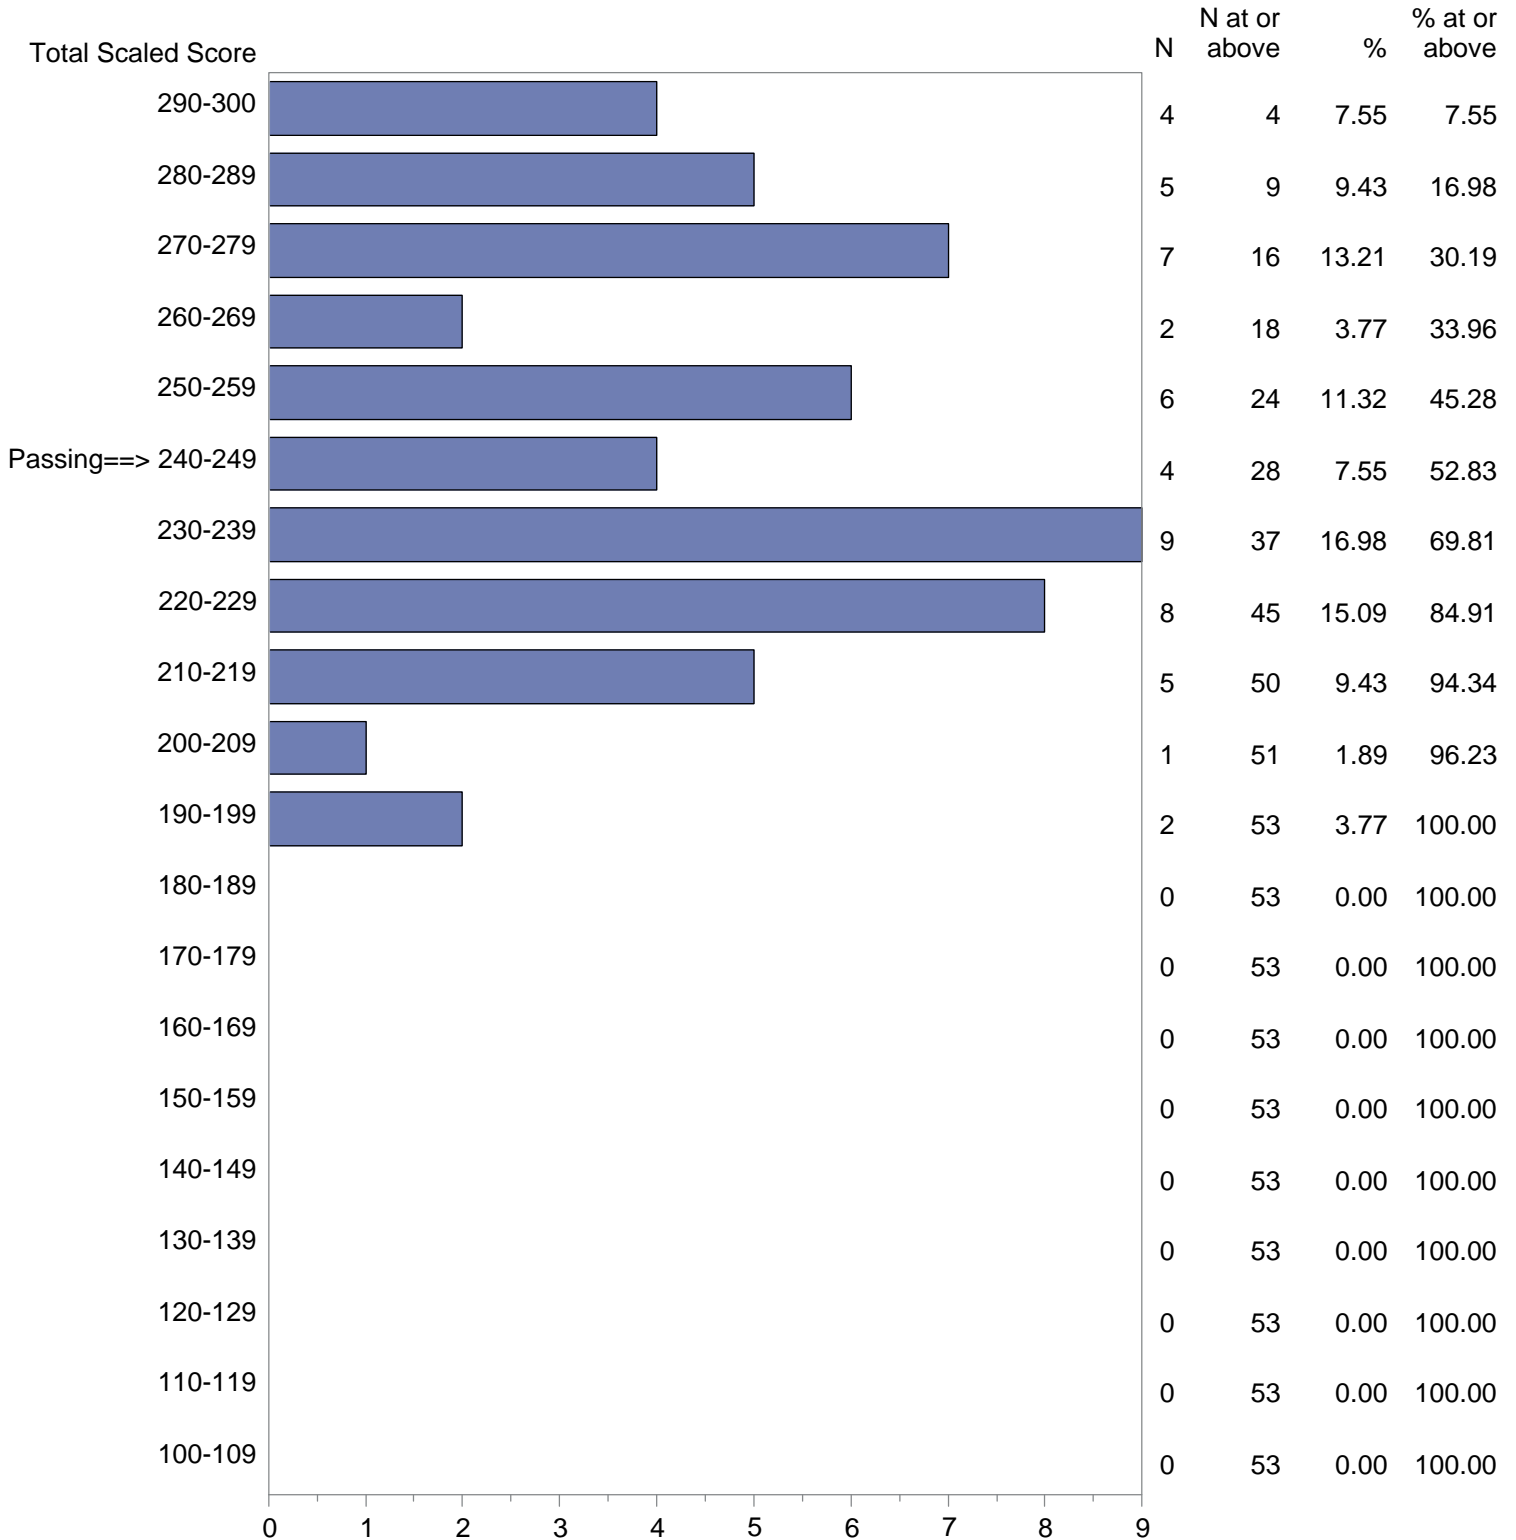

Massachusetts Tests for Educator Licensure (MTEL)
September 1, 2019 - August 31, 2020
Total Scaled Score Distribution by Test Field (All Forms)

Test Field=26 French

NOTE: The accompanying explanatory notes and interpretive cautions are an integral part of this report.