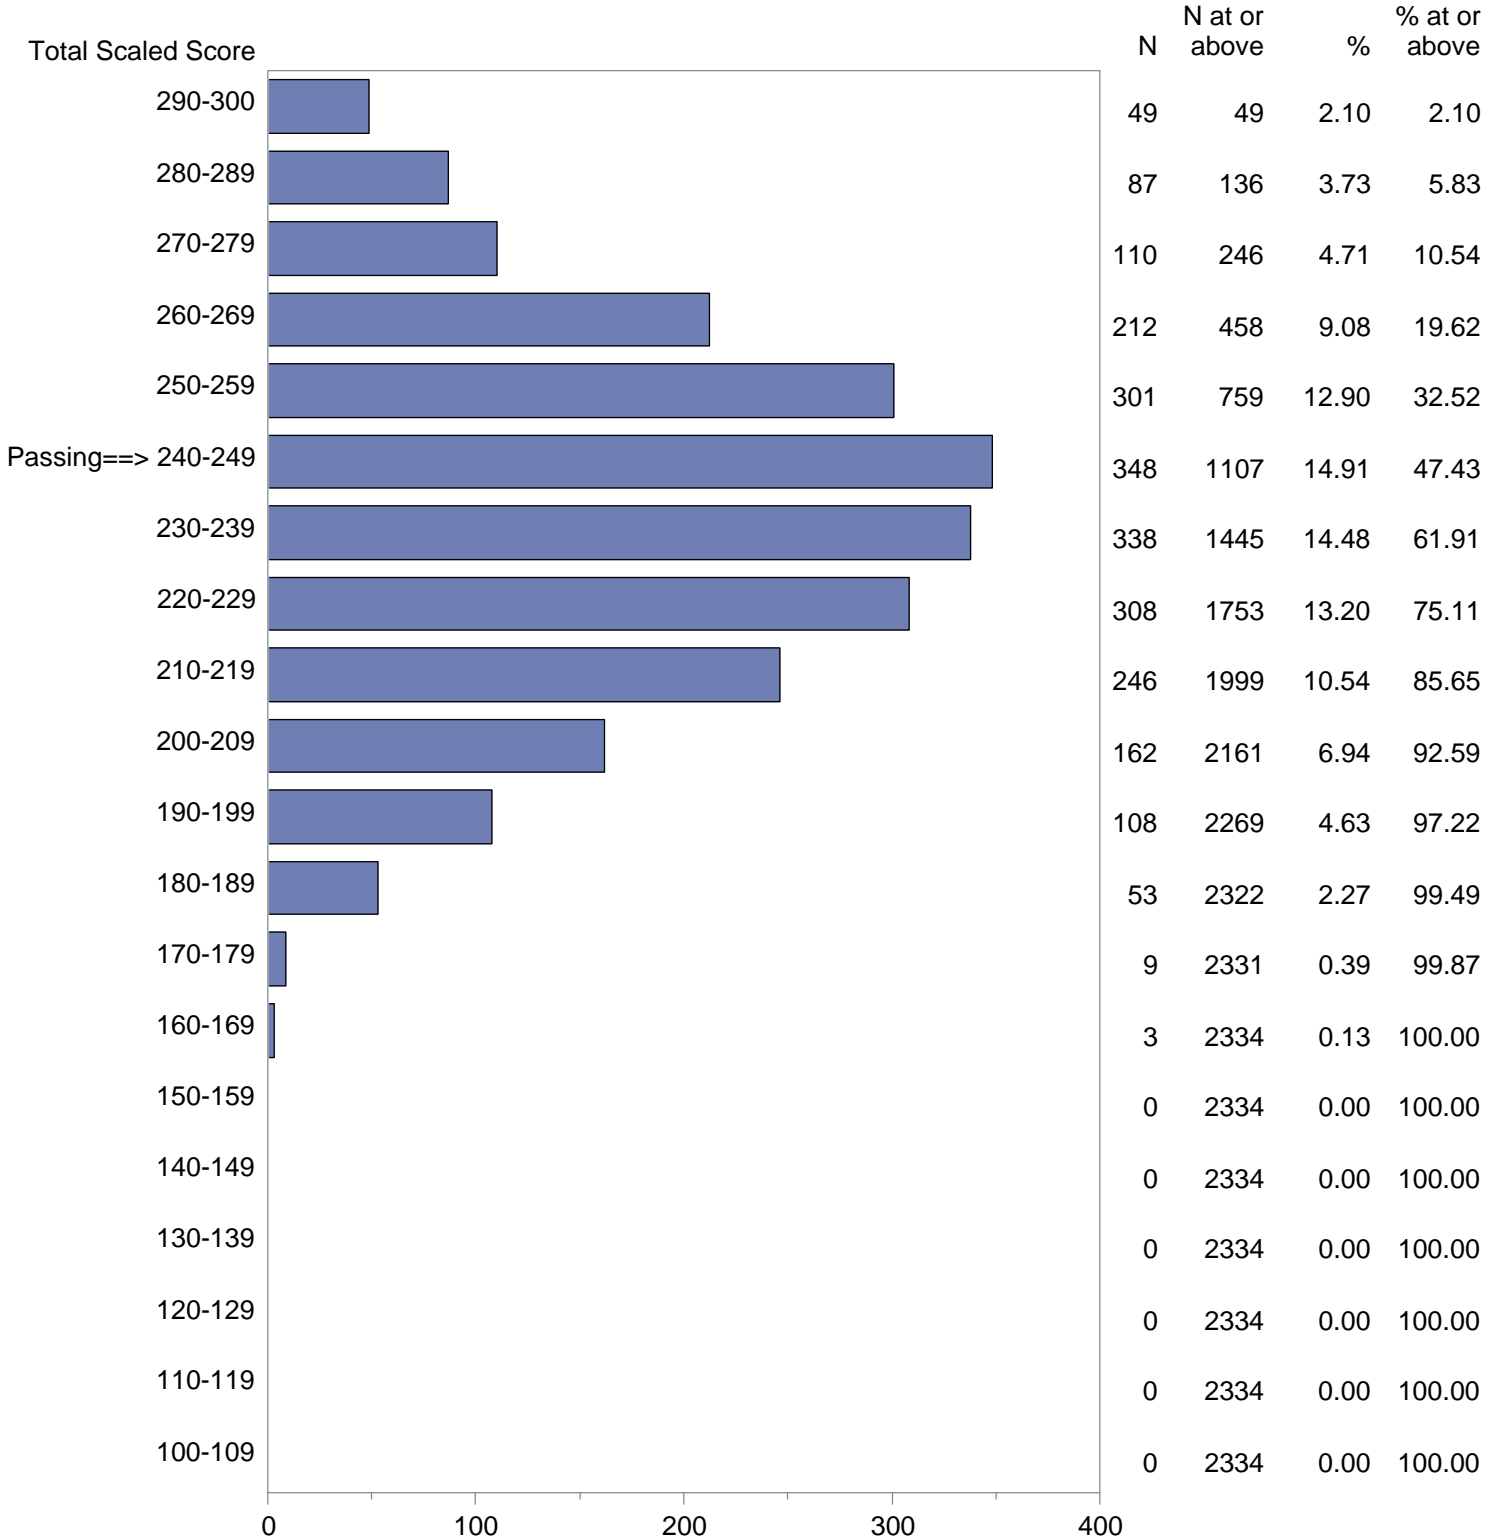

Massachusetts Tests for Educator Licensure (MTEL)
September 1, 2019 - August 31, 2020
Total Scaled Score Distribution by Test Field (All Forms)

Test Field=03 General Curriculum - Mathematics

NOTE: The accompanying explanatory notes and interpretive cautions are an integral part of this report.