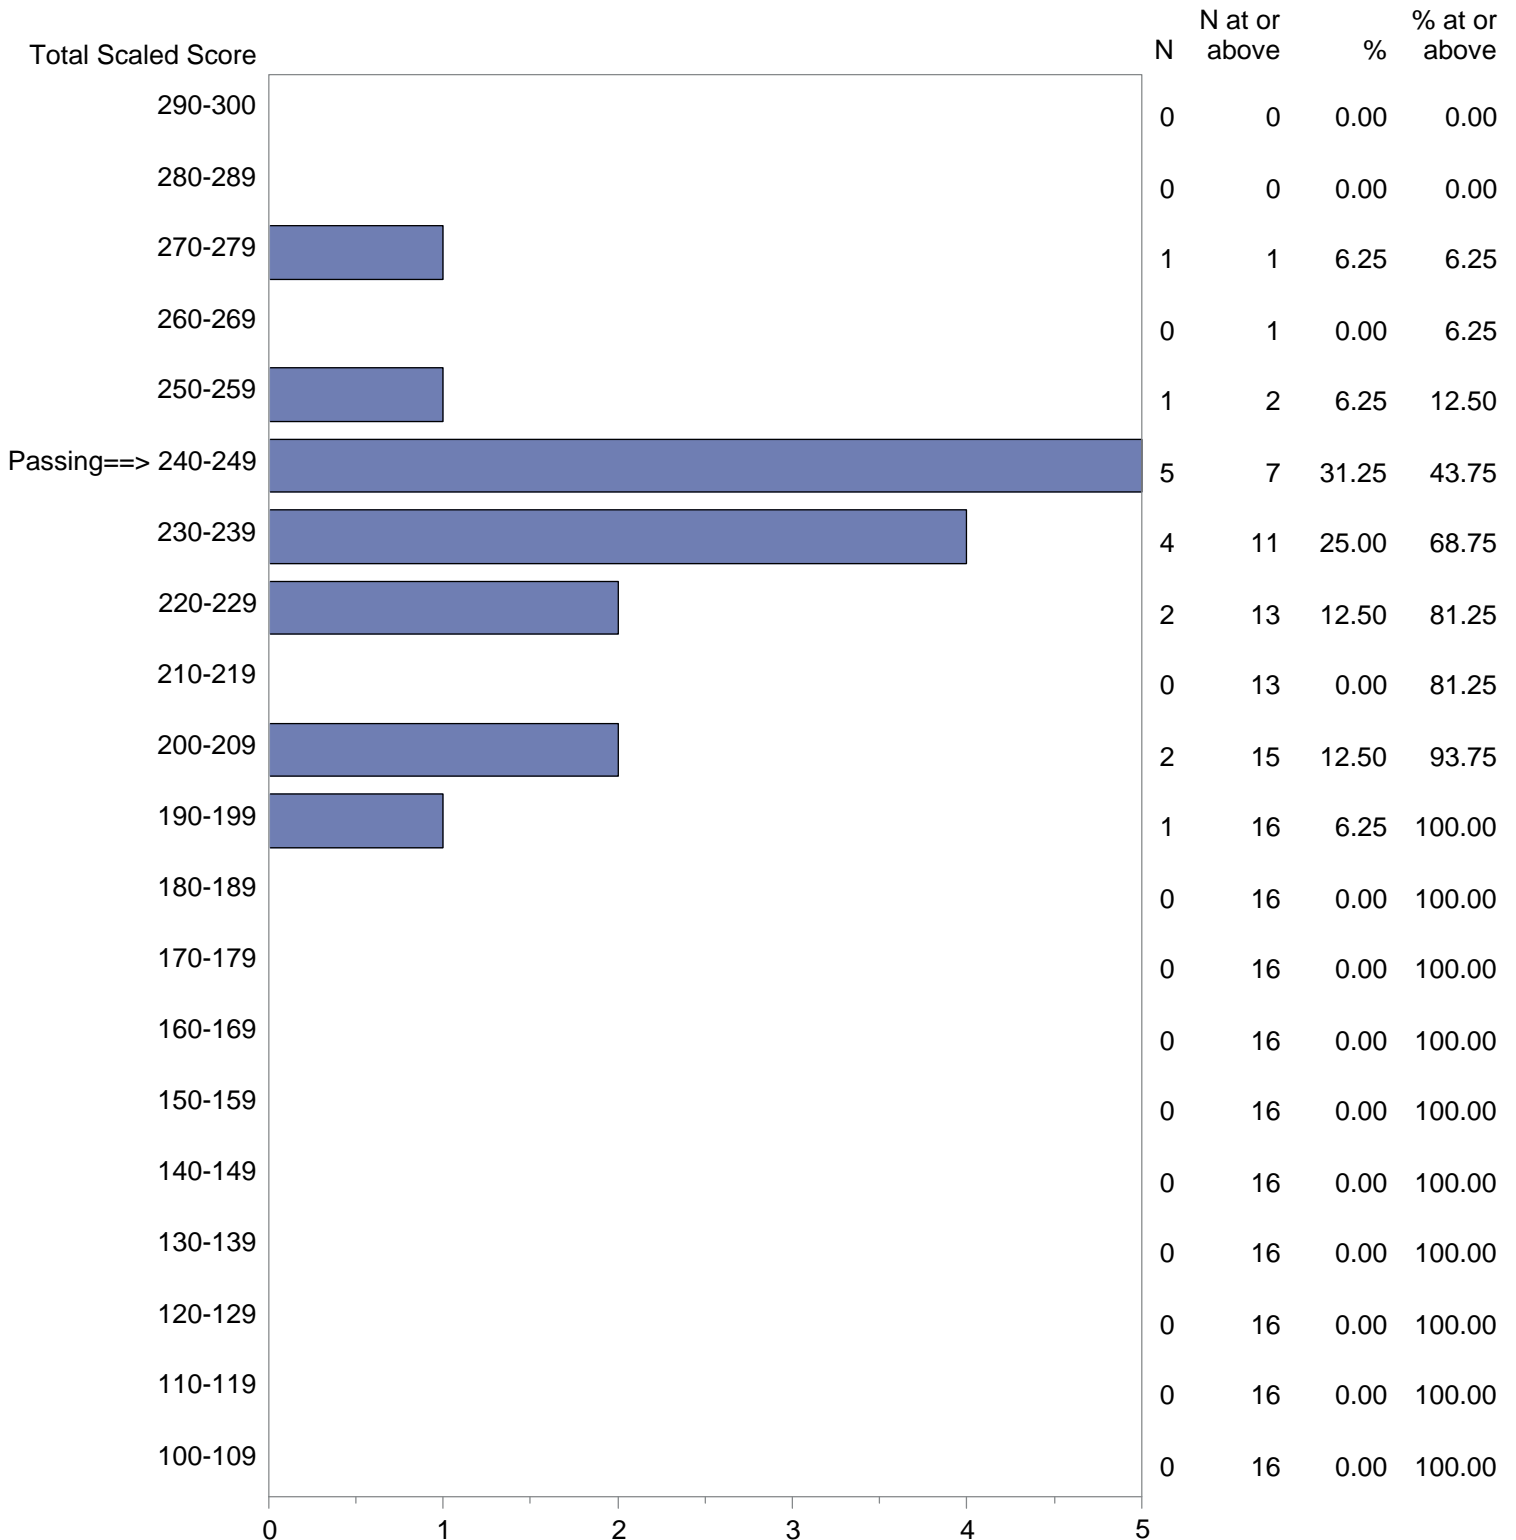

Massachusetts Tests for Educator Licensure (MTEL)
September 1, 2019 - August 31, 2020
Total Scaled Score Distribution by Test Field (All Forms)

Test Field=46 Dance

NOTE: The accompanying explanatory notes and interpretive cautions are an integral part of this report.