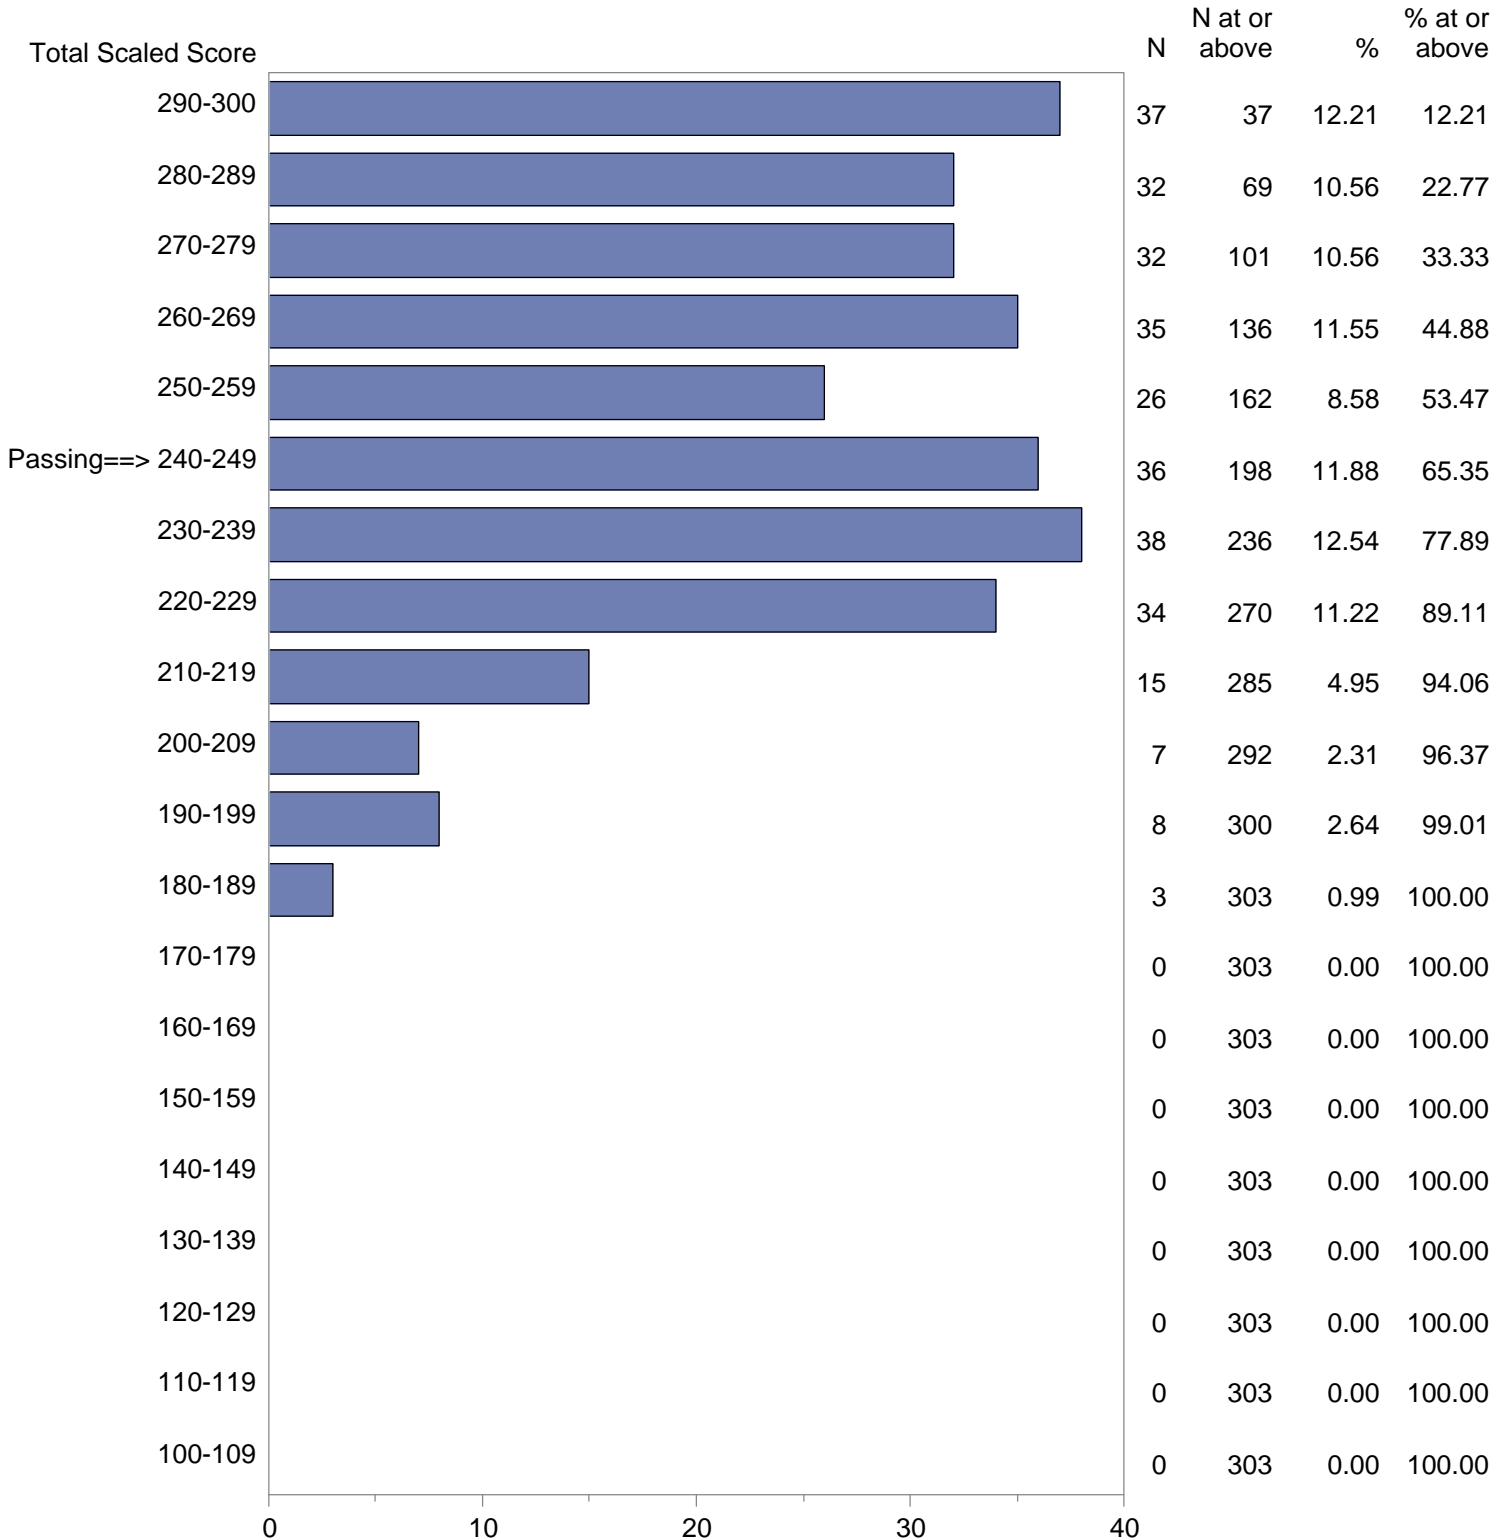

Massachusetts Tests for Educator Licensure (MTEL)
September 1, 2019 - August 31, 2020
Total Scaled Score Distribution by Test Field (All Forms)

Test Field=09 Mathematics

NOTE: The accompanying explanatory notes and interpretive cautions are an integral part of this report.