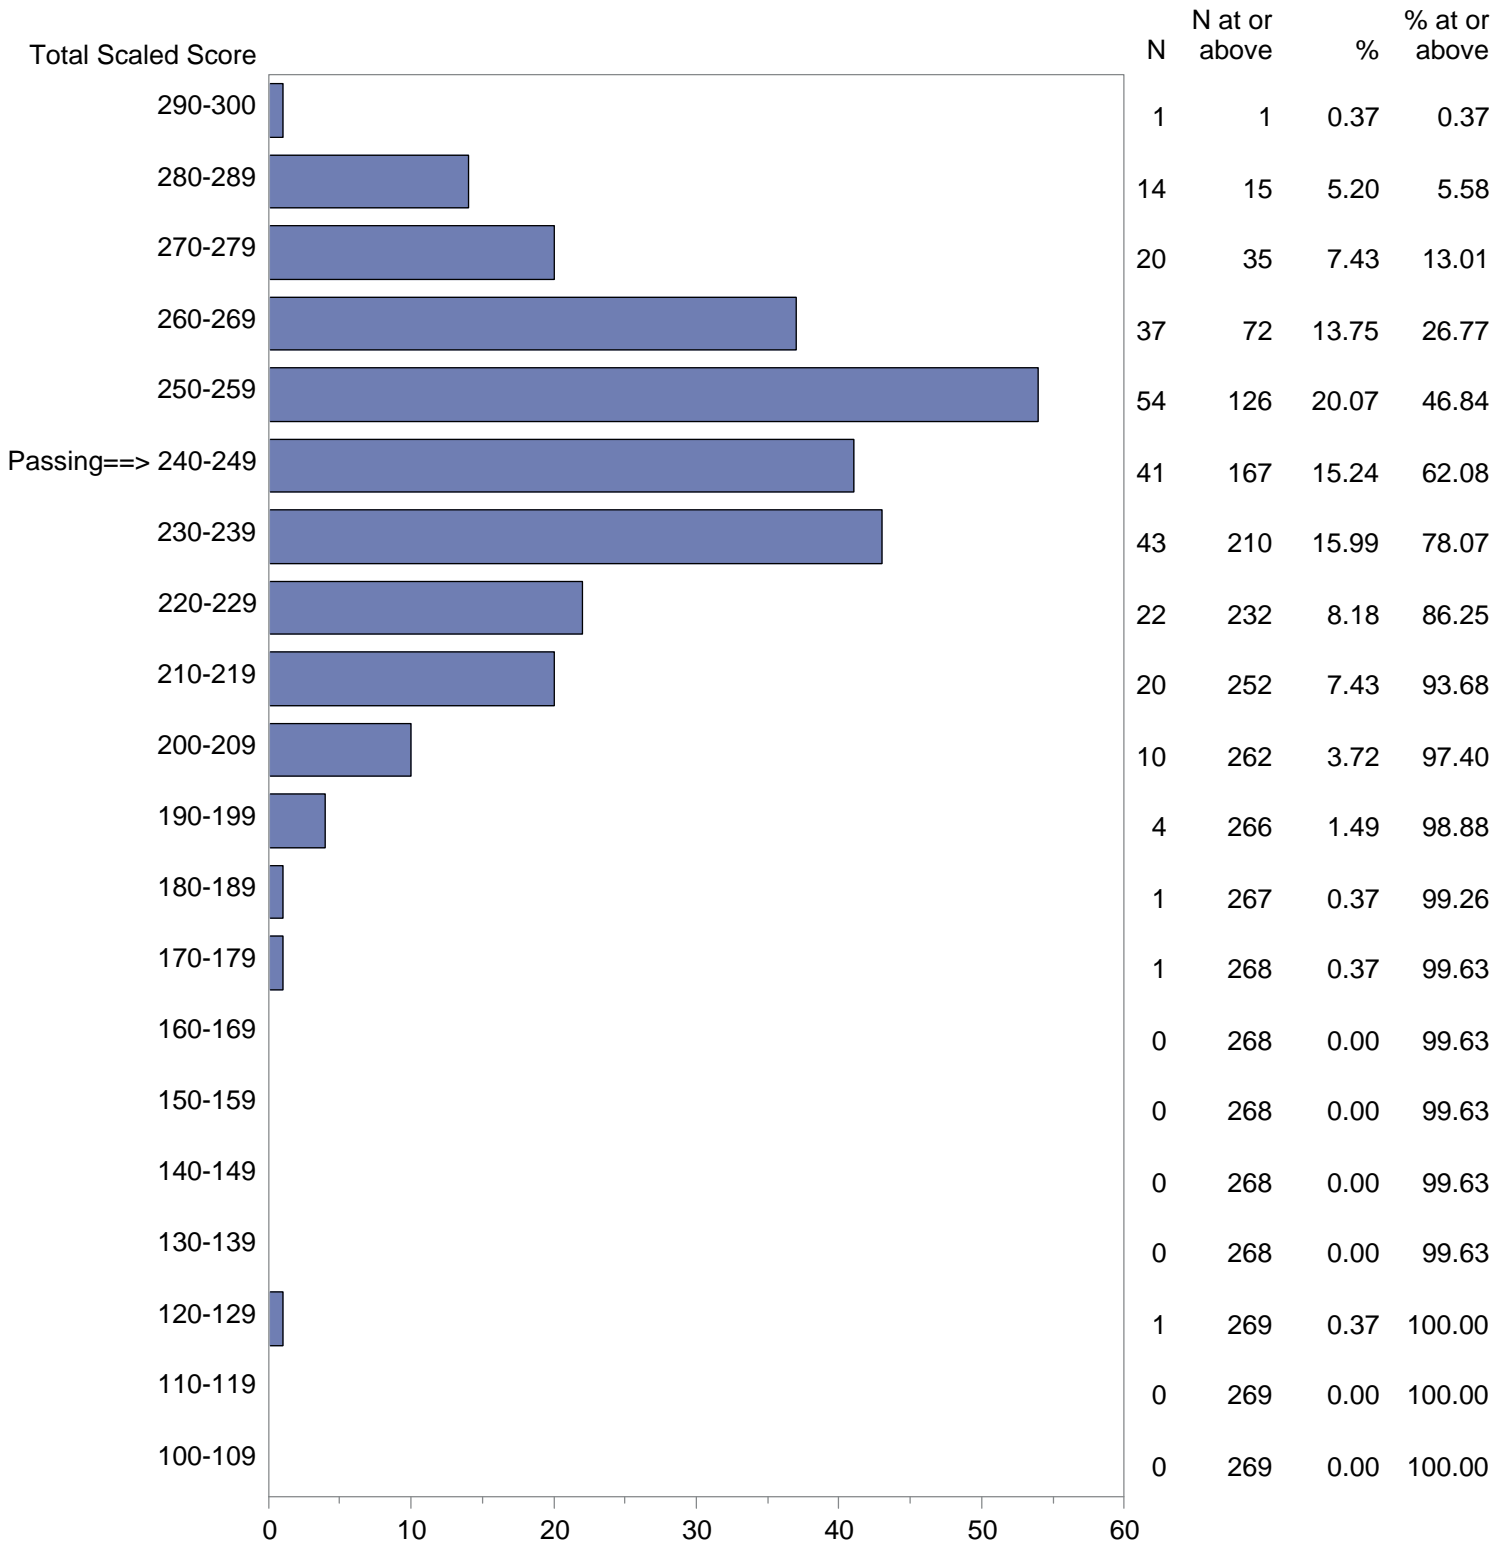

Massachusetts Tests for Educator Licensure (MTEL)
September 1, 2019 - August 31, 2020
Total Scaled Score Distribution by Test Field (All Forms)

Test Field=08 Reading Specialist

NOTE: The accompanying explanatory notes and interpretive cautions are an integral part of this report.