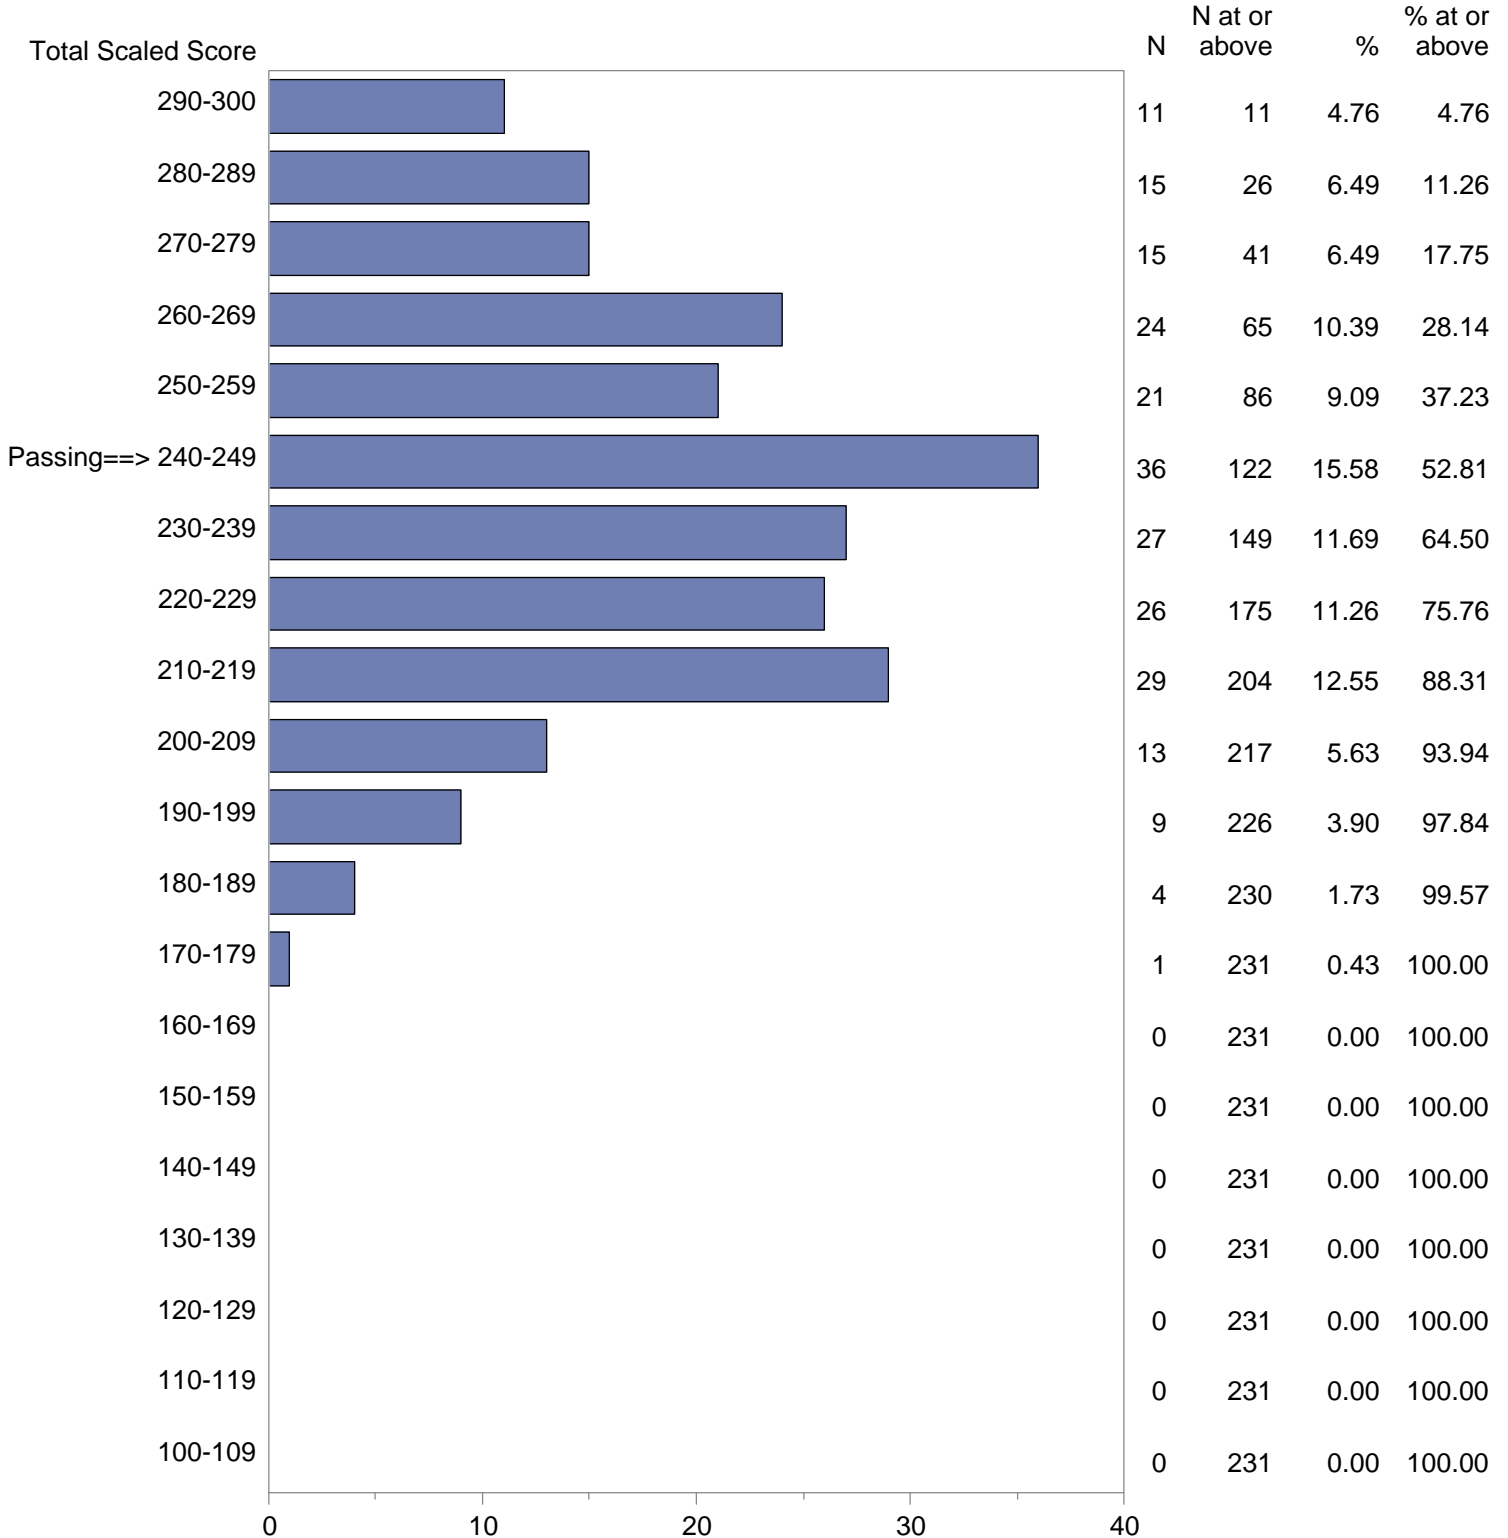

Massachusetts Tests for Educator Licensure (MTEL)
September 1, 2019 - August 31, 2020
Total Scaled Score Distribution by Test Field (All Forms)

Test Field=47 Middle School Mathematics

NOTE: The accompanying explanatory notes and interpretive cautions are an integral part of this report.