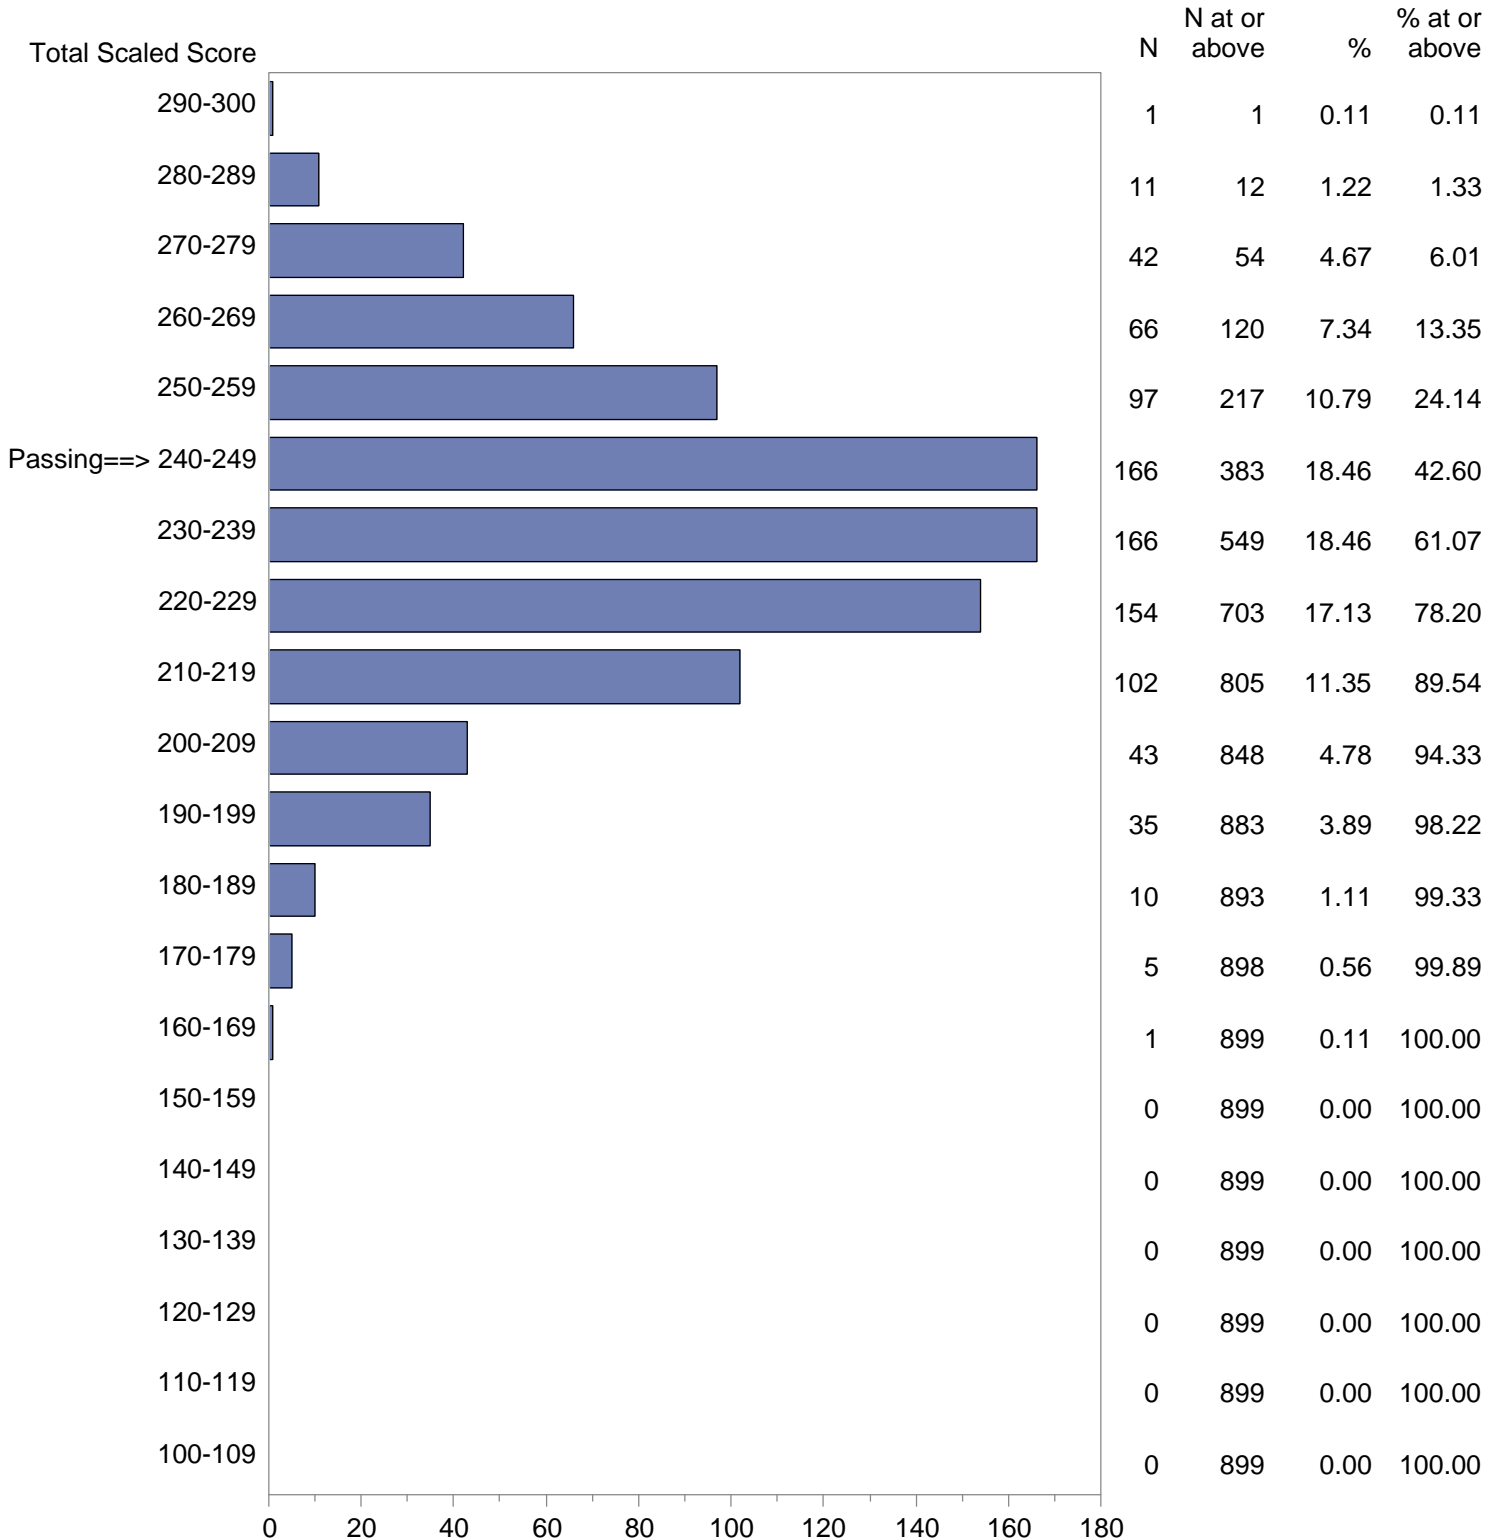

Massachusetts Tests for Educator Licensure (MTEL)
September 1, 2019 - August 31, 2020
Total Scaled Score Distribution by Test Field (All Forms)

Test Field=02 Early Childhood

NOTE: The accompanying explanatory notes and interpretive cautions are an integral part of this report.