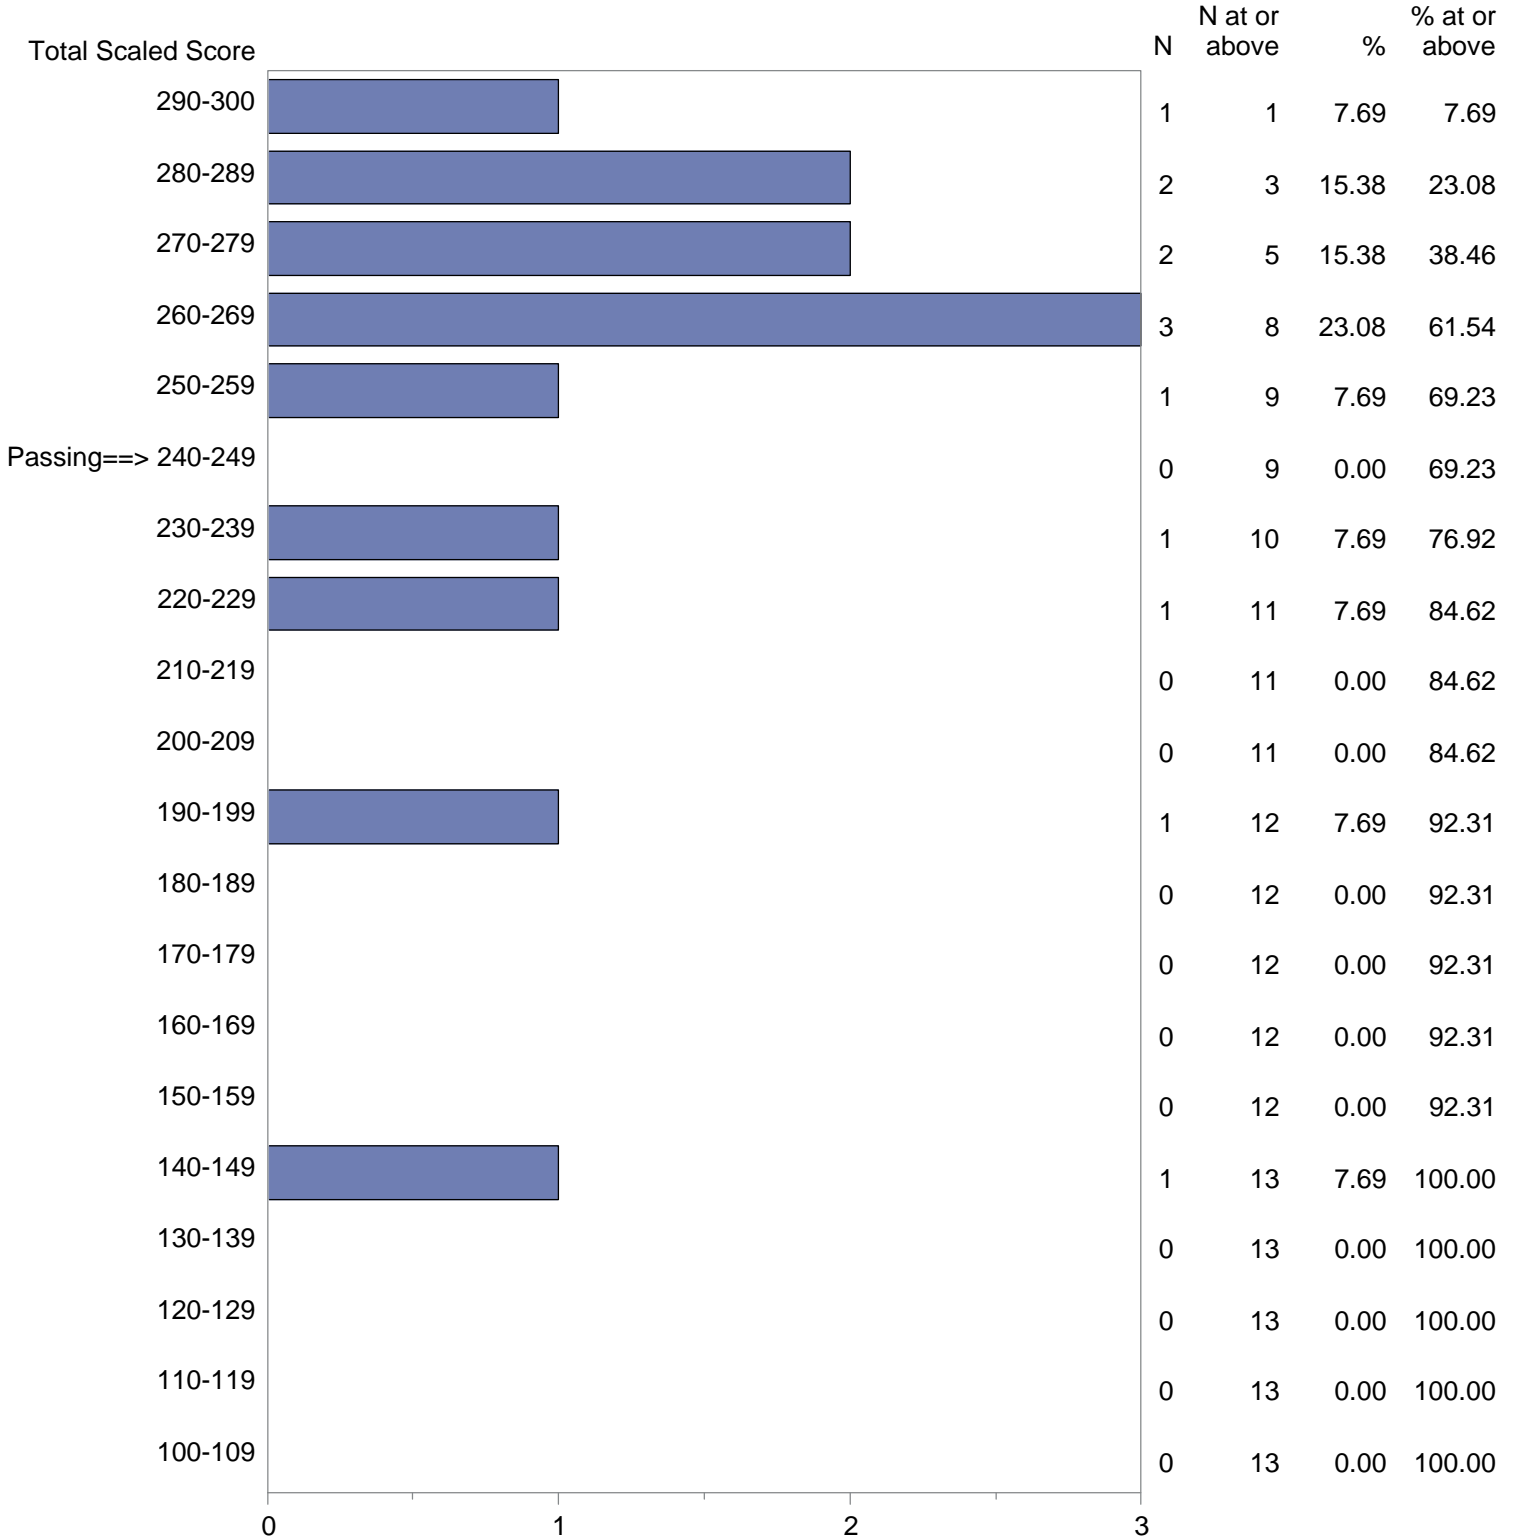

Massachusetts Tests for Educator Licensure (MTEL)
September 1, 2019 - August 31, 2020
Total Scaled Score Distribution by Test Field (All Forms)

Test Field=30 Italian

NOTE: The accompanying explanatory notes and interpretive cautions are an integral part of this report.