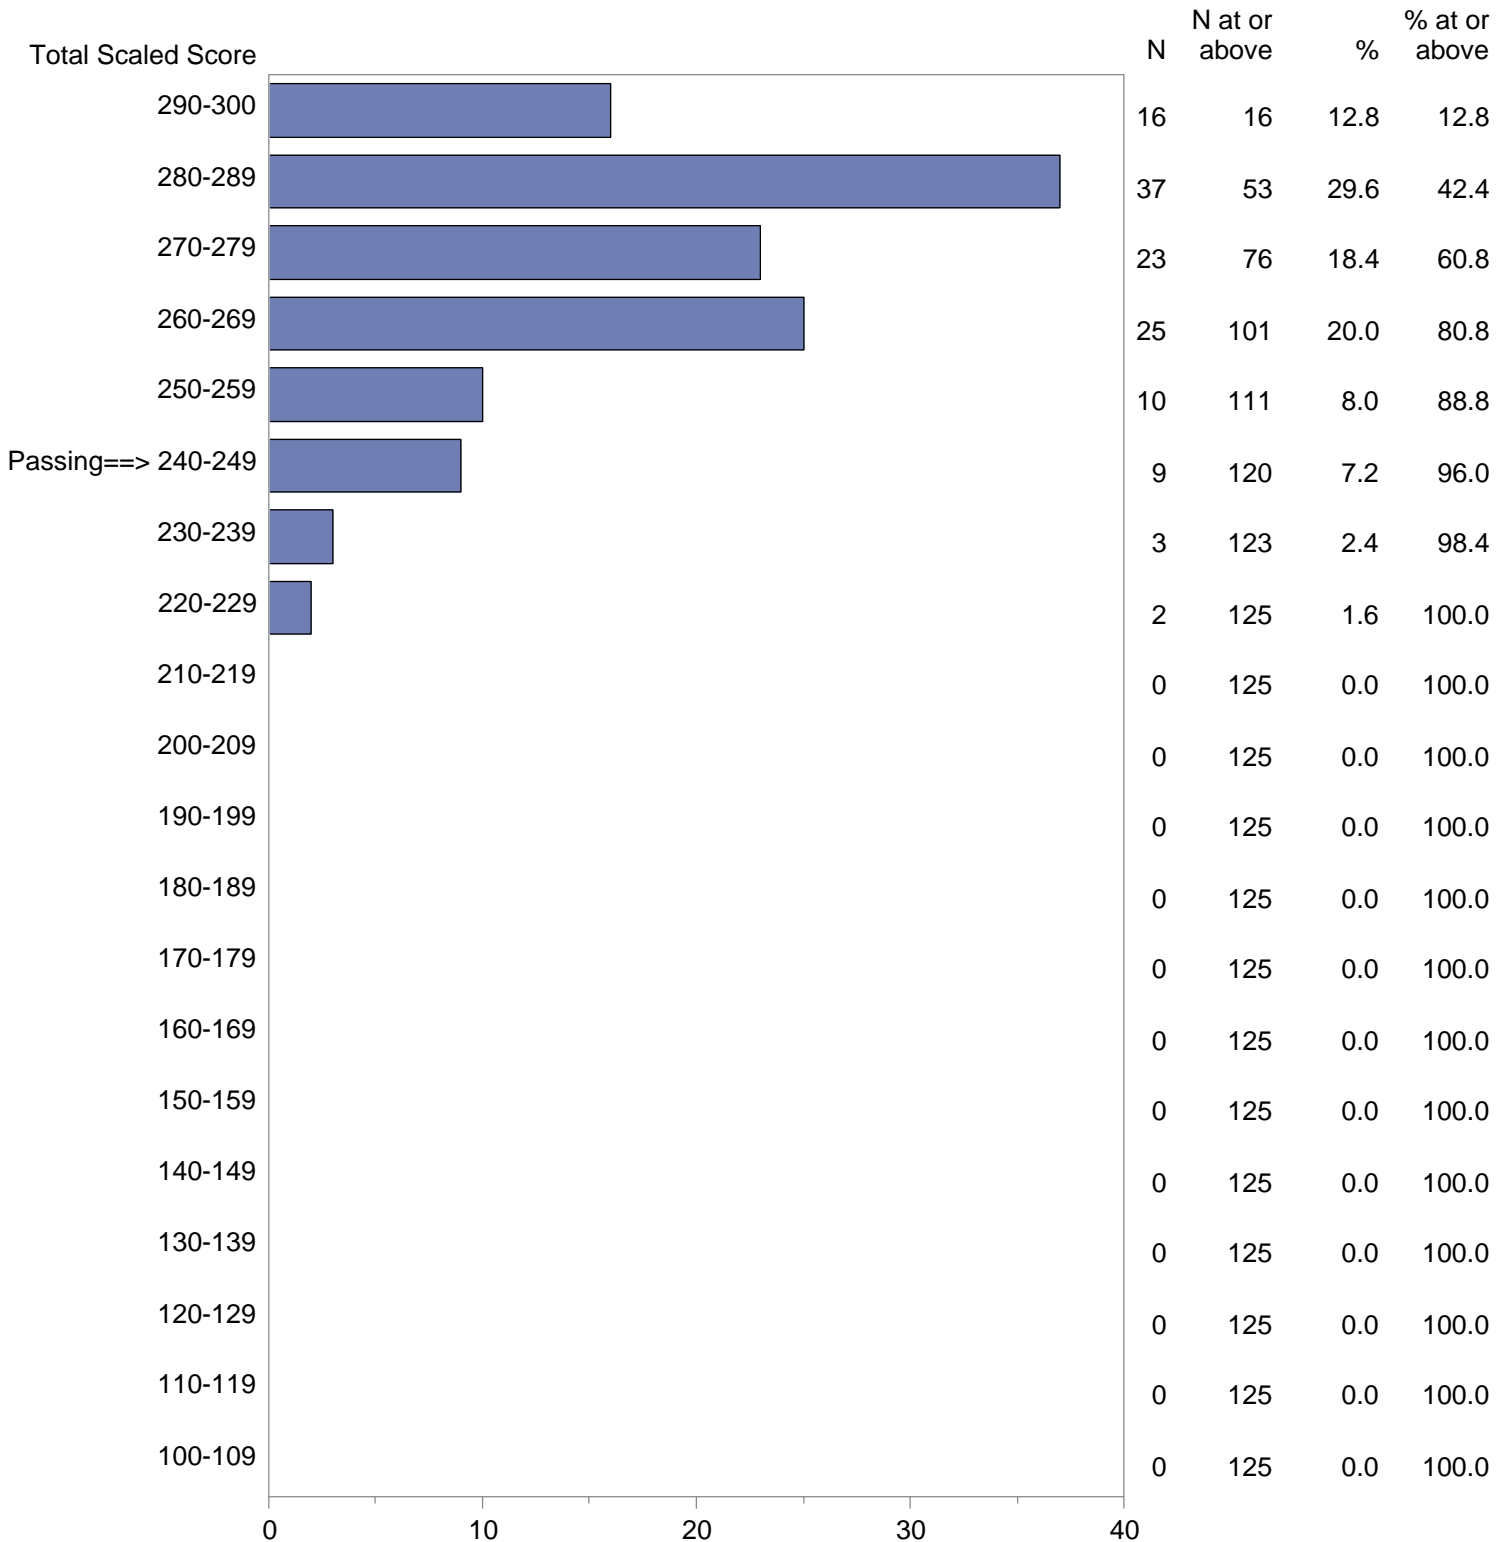

Massachusetts Tests for Educator Licensure (MTEL)
September 1, 2019 - August 31, 2020
Total Scaled Score Distribution by Test Field (All Forms)

Test Field=91 Vocational Technical Literacy Skills Test - Reading

NOTE: The accompanying explanatory notes and interpretive cautions are an integral part of this report.