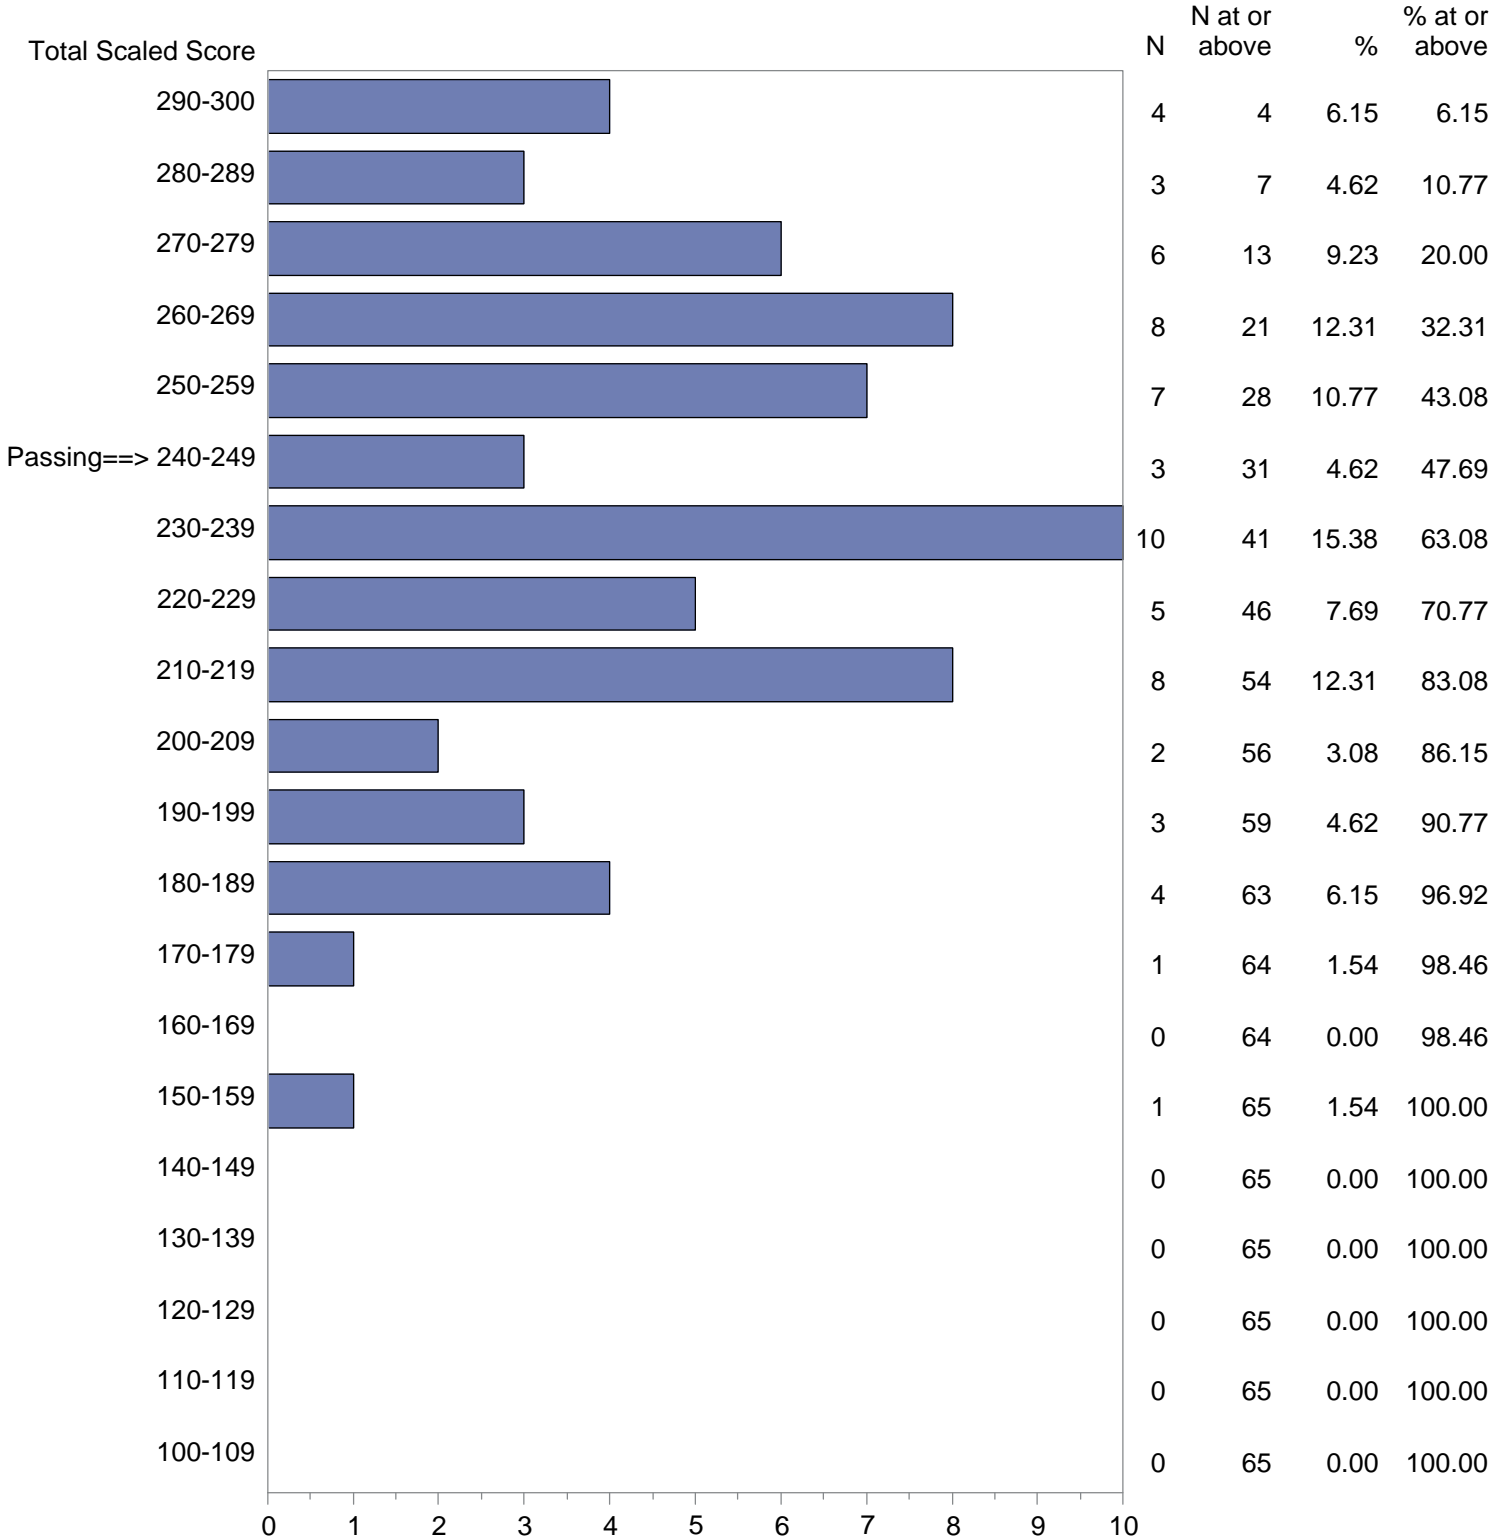

Massachusetts Tests for Educator Licensure (MTEL)
September 1, 2019 - August 31, 2020
Total Scaled Score Distribution by Test Field (All Forms)

Test Field=11 Physics

NOTE: The accompanying explanatory notes and interpretive cautions are an integral part of this report.