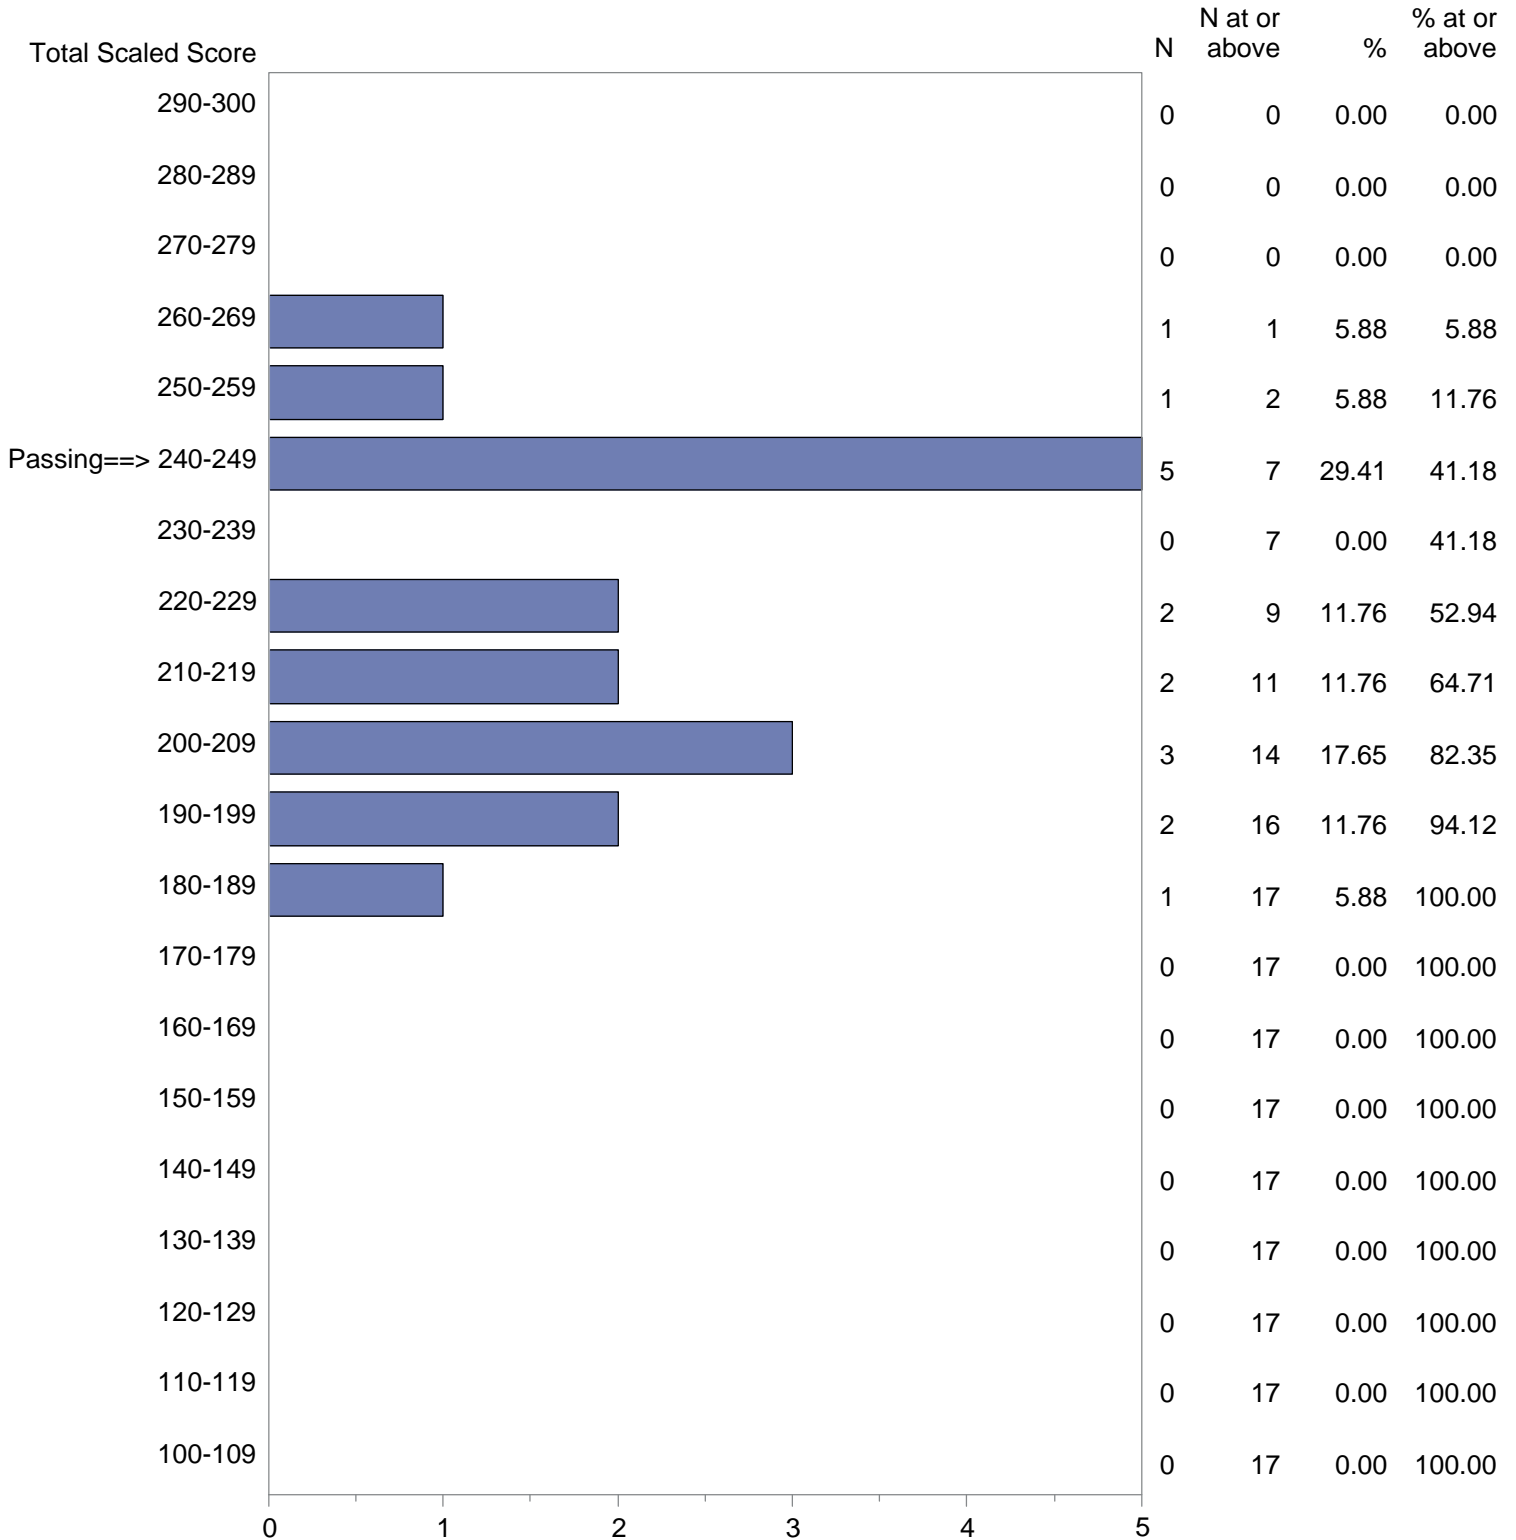

Massachusetts Tests for Educator Licensure (MTEL)
September 1, 2019 - August 31, 2020
Total Scaled Score Distribution by Test Field (All Forms)

Test Field=14 Earth Science

NOTE: The accompanying explanatory notes and interpretive cautions are an integral part of this report.