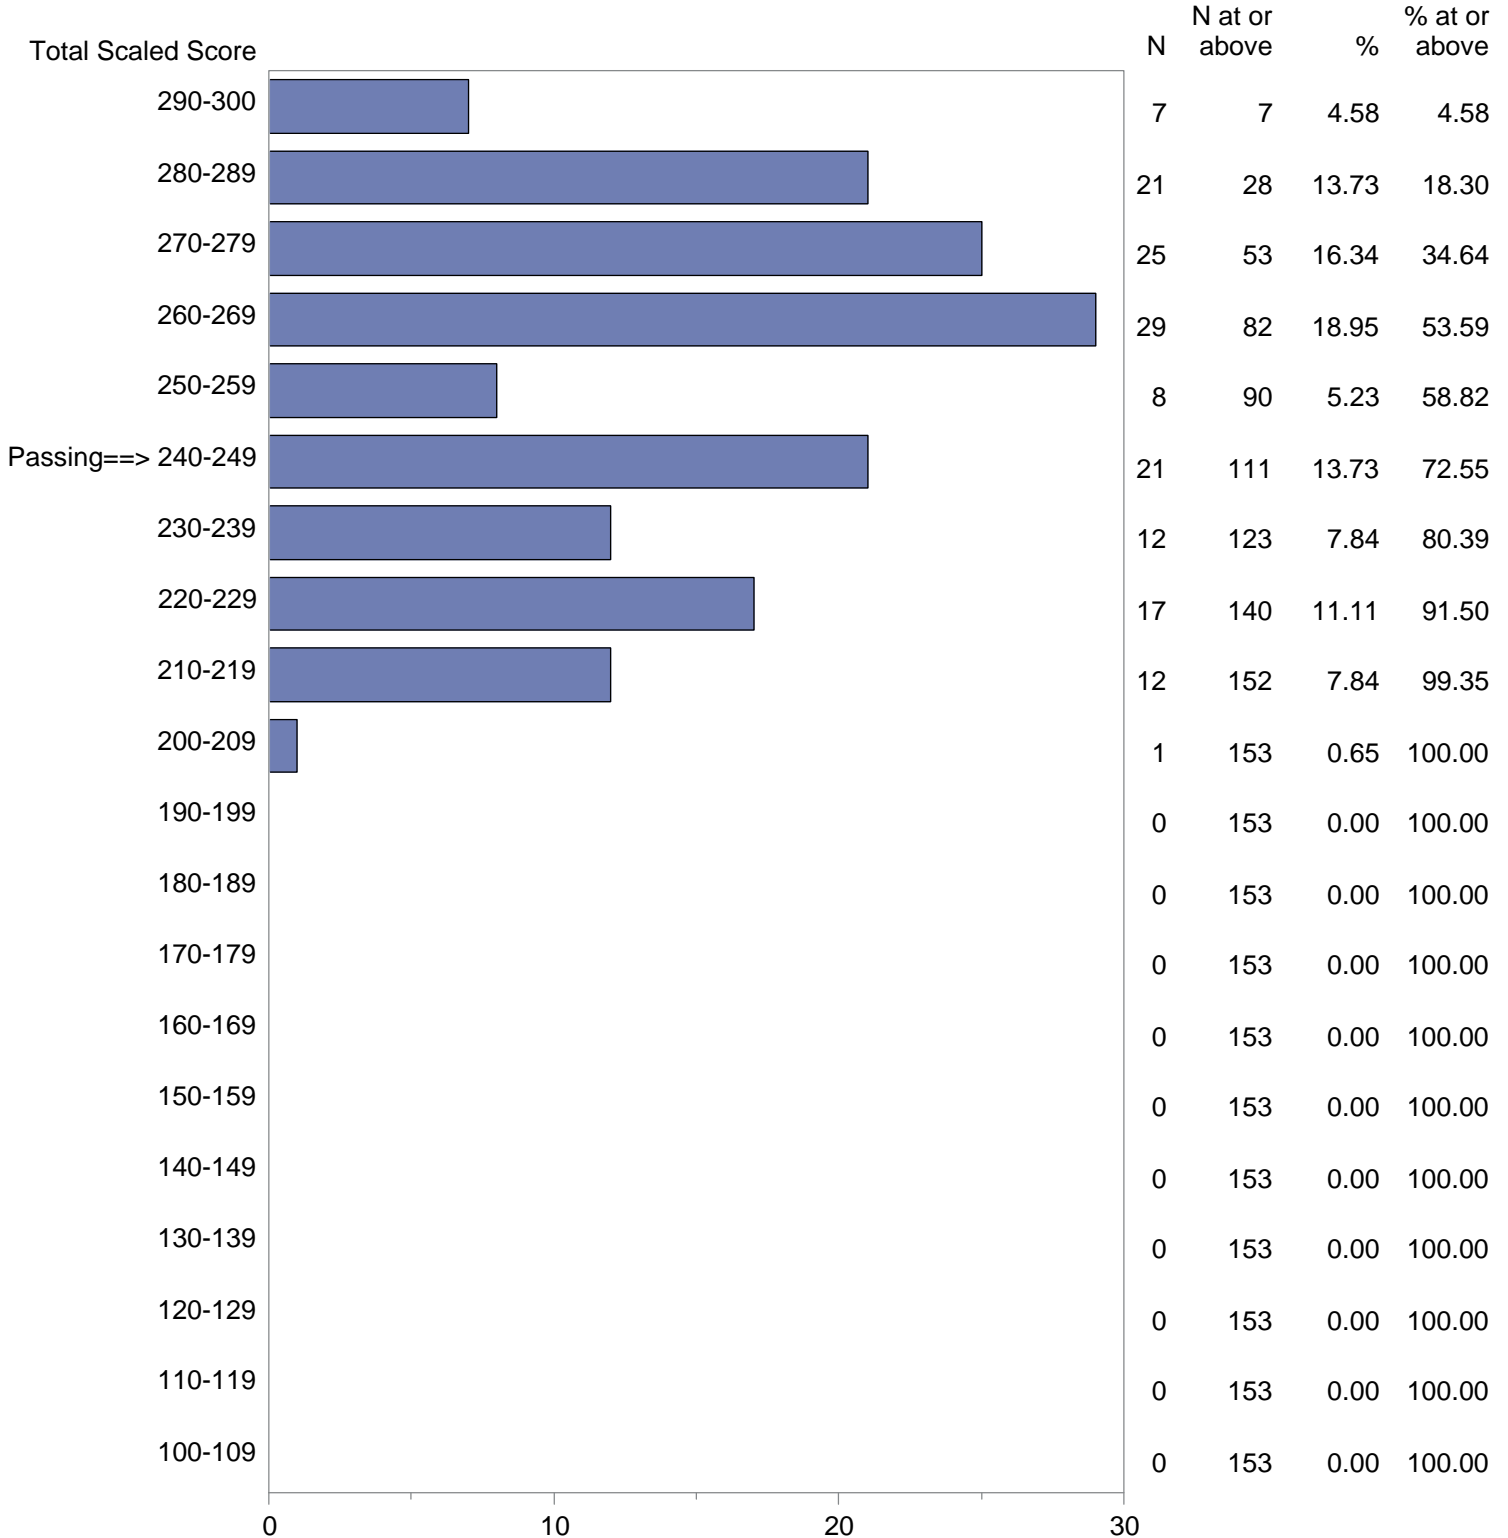

Massachusetts Tests for Educator Licensure (MTEL)
September 1, 2019 - August 31, 2020
Total Scaled Score Distribution by Test Field (All Forms)

Test Field=10 General Science

NOTE: The accompanying explanatory notes and interpretive cautions are an integral part of this report.