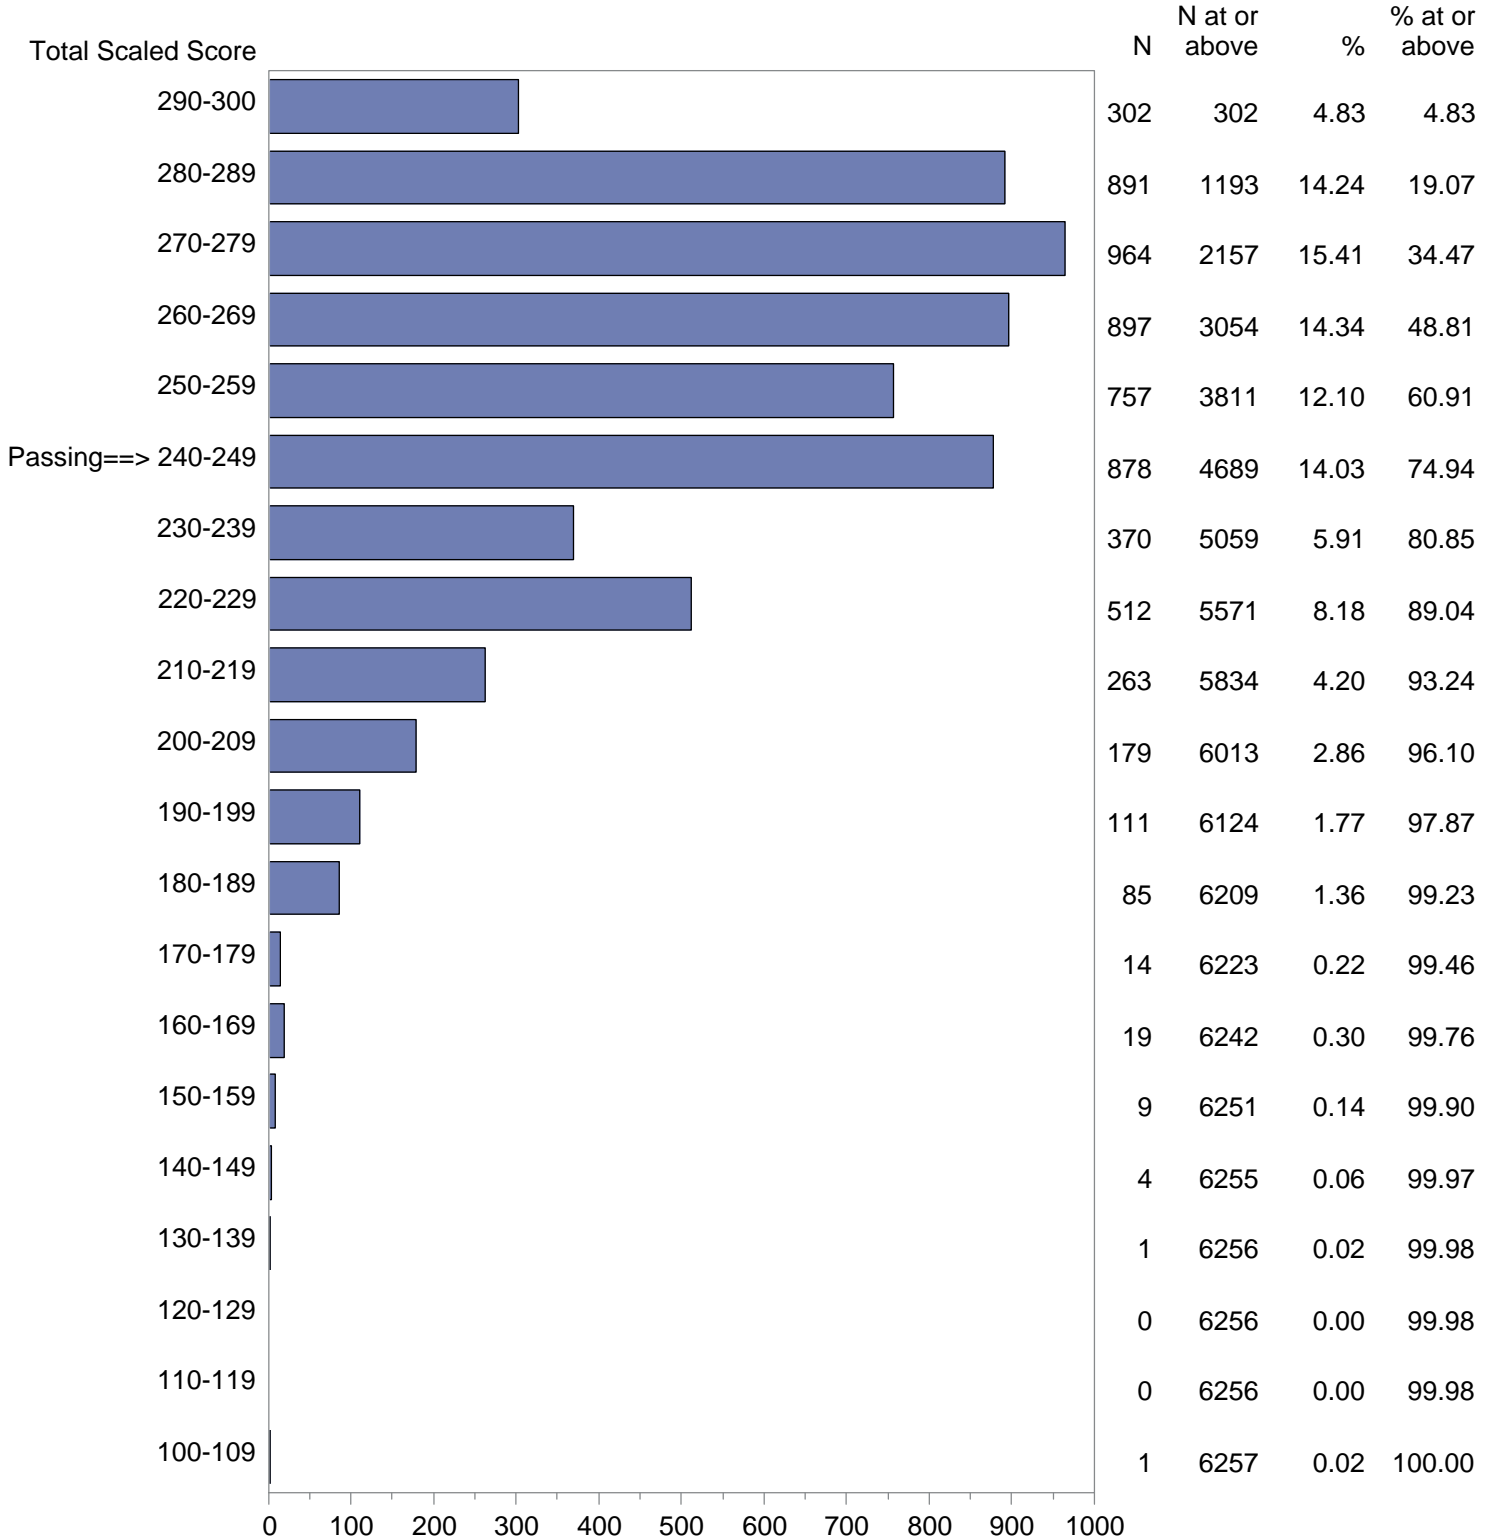

Massachusetts Tests for Educator Licensure (MTEL)  
 September 1, 2019 - August 31, 2020  
 Total Scaled Score Distribution by Test Field (All Forms)

Test Field=01 Communication and Literacy Skills - Reading