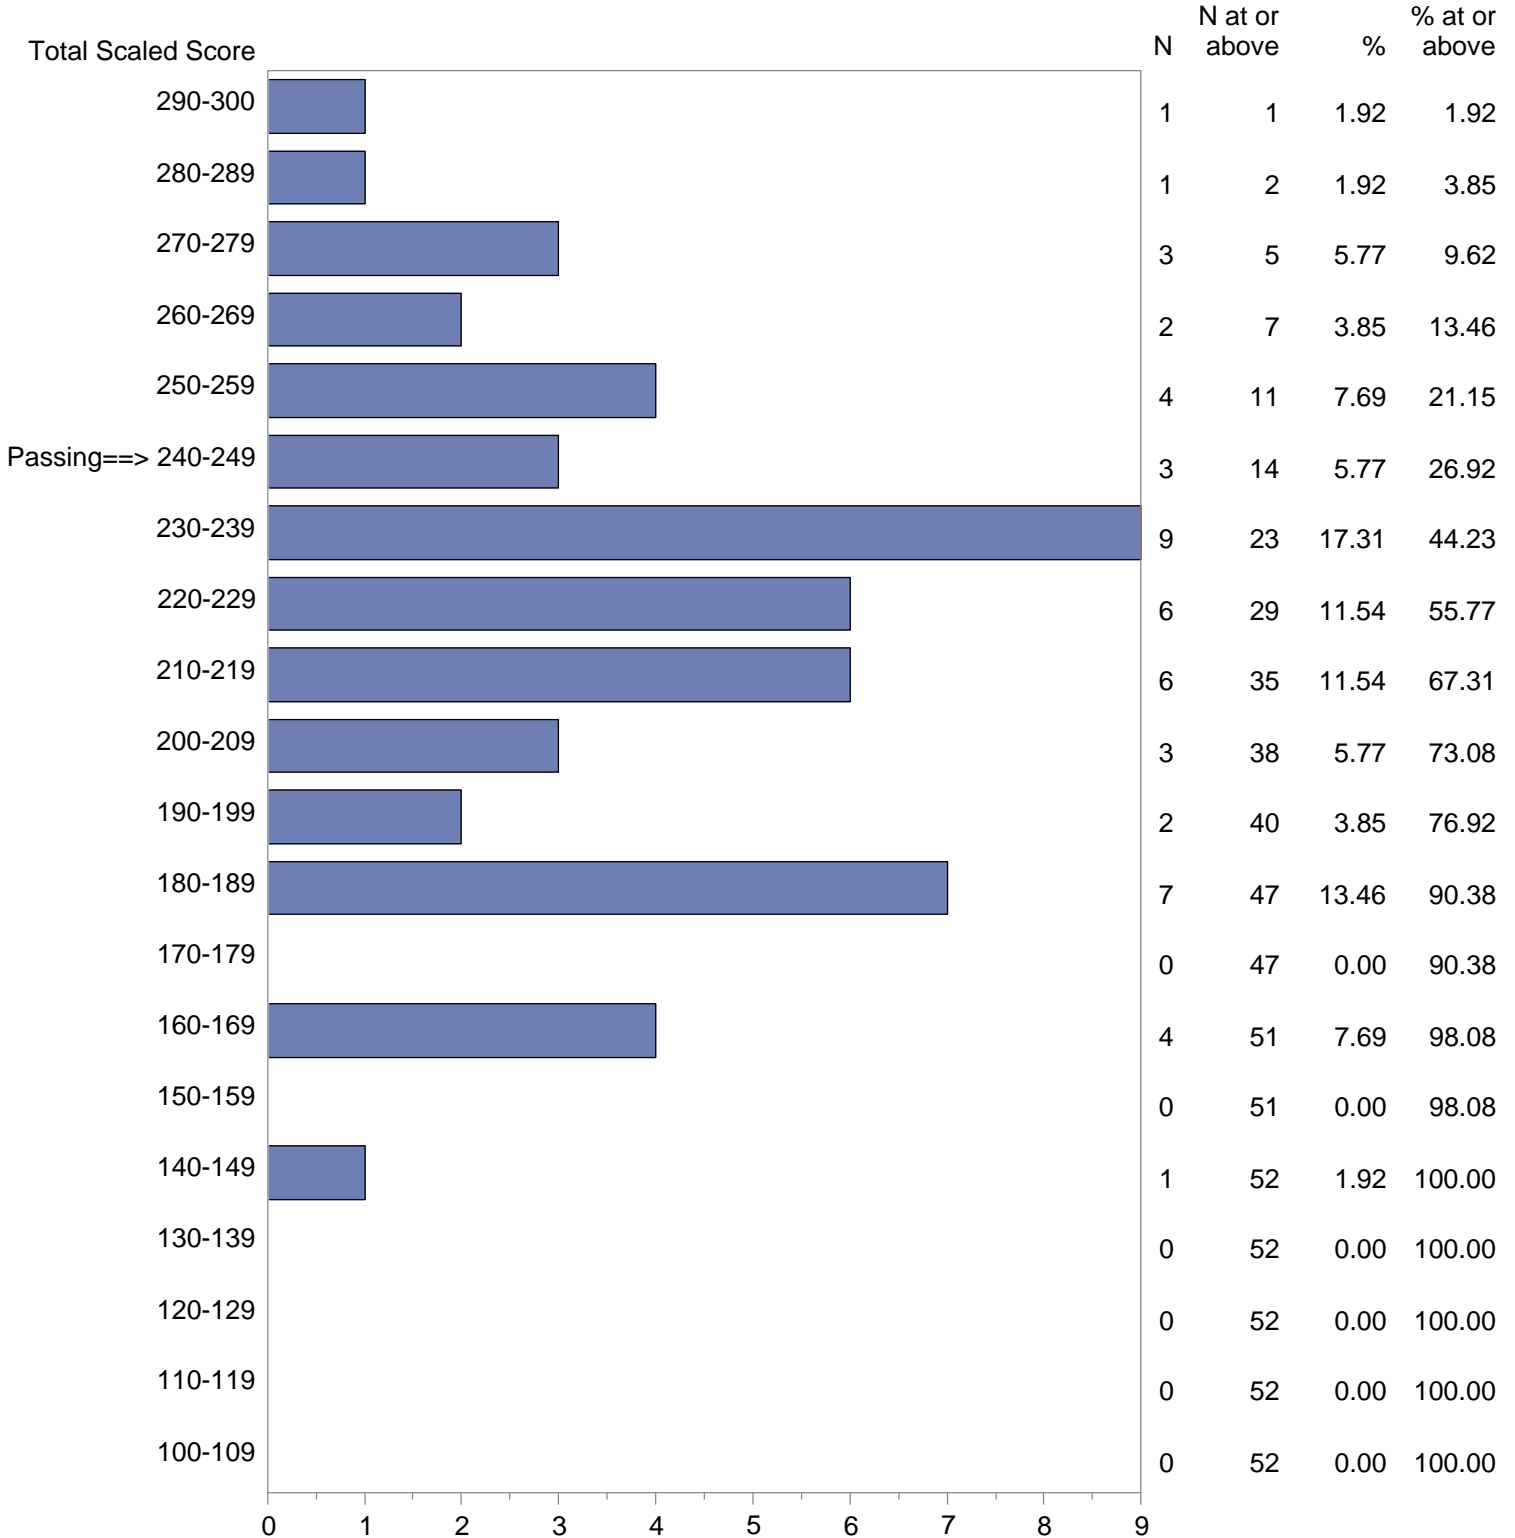

Massachusetts Tests for Educator Licensure (MTEL)
September 1, 2019 - August 31, 2020
Total Scaled Score Distribution by Test Field (All Forms)

Test Field=51 Middle School Mathematics/Science

NOTE: The accompanying explanatory notes and interpretive cautions are an integral part of this report.