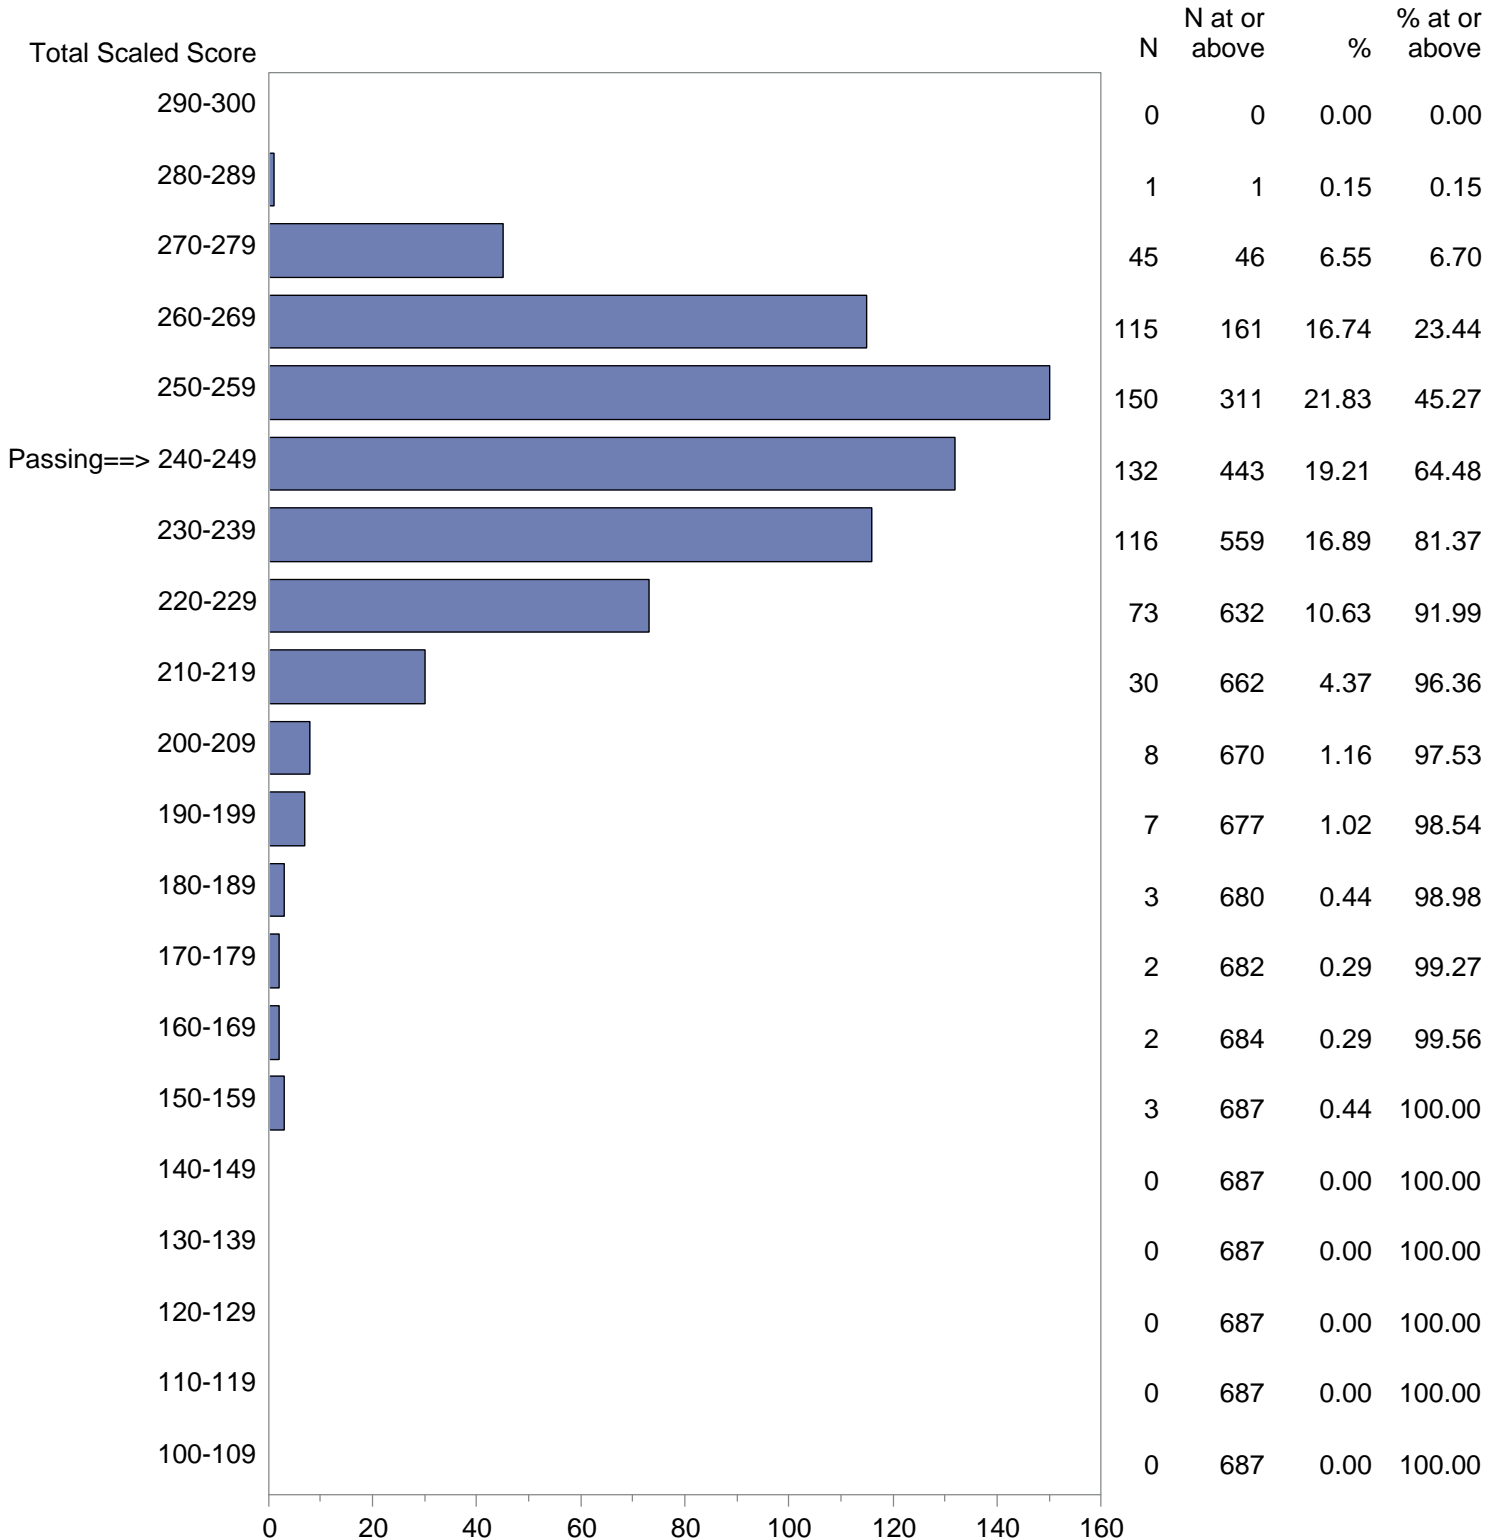

Massachusetts Tests for Educator Licensure (MTEL)
September 1, 2019 - August 31, 2020
Total Scaled Score Distribution by Test Field (All Forms)

Test Field=56 Sheltered English Immersion

NOTE: The accompanying explanatory notes and interpretive cautions are an integral part of this report.