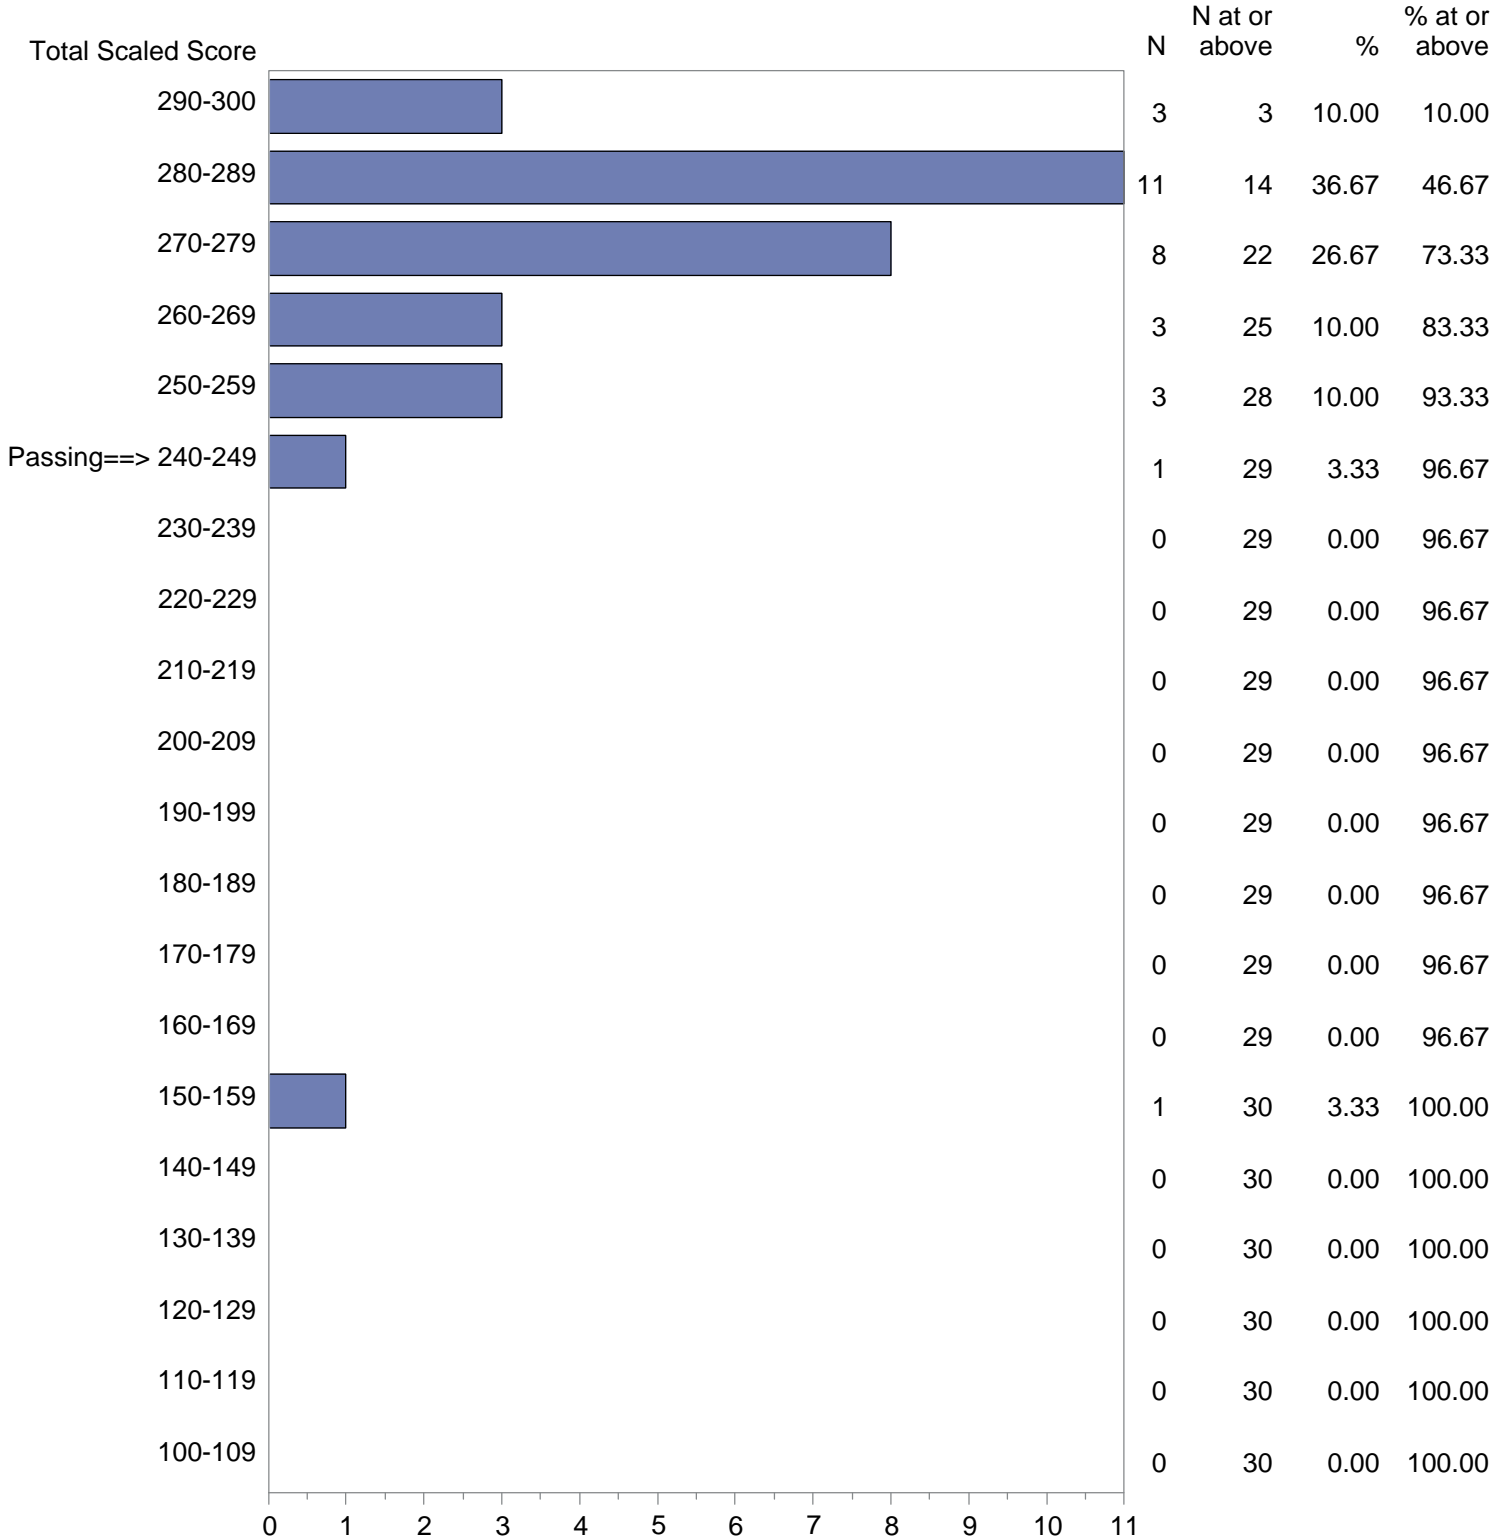

Massachusetts Tests for Educator Licensure (MTEL)
September 1, 2019 - August 31, 2020
Total Scaled Score Distribution by Test Field (All Forms)

Test Field=29 Chinese (Mandarin)

NOTE: The accompanying explanatory notes and interpretive cautions are an integral part of this report.