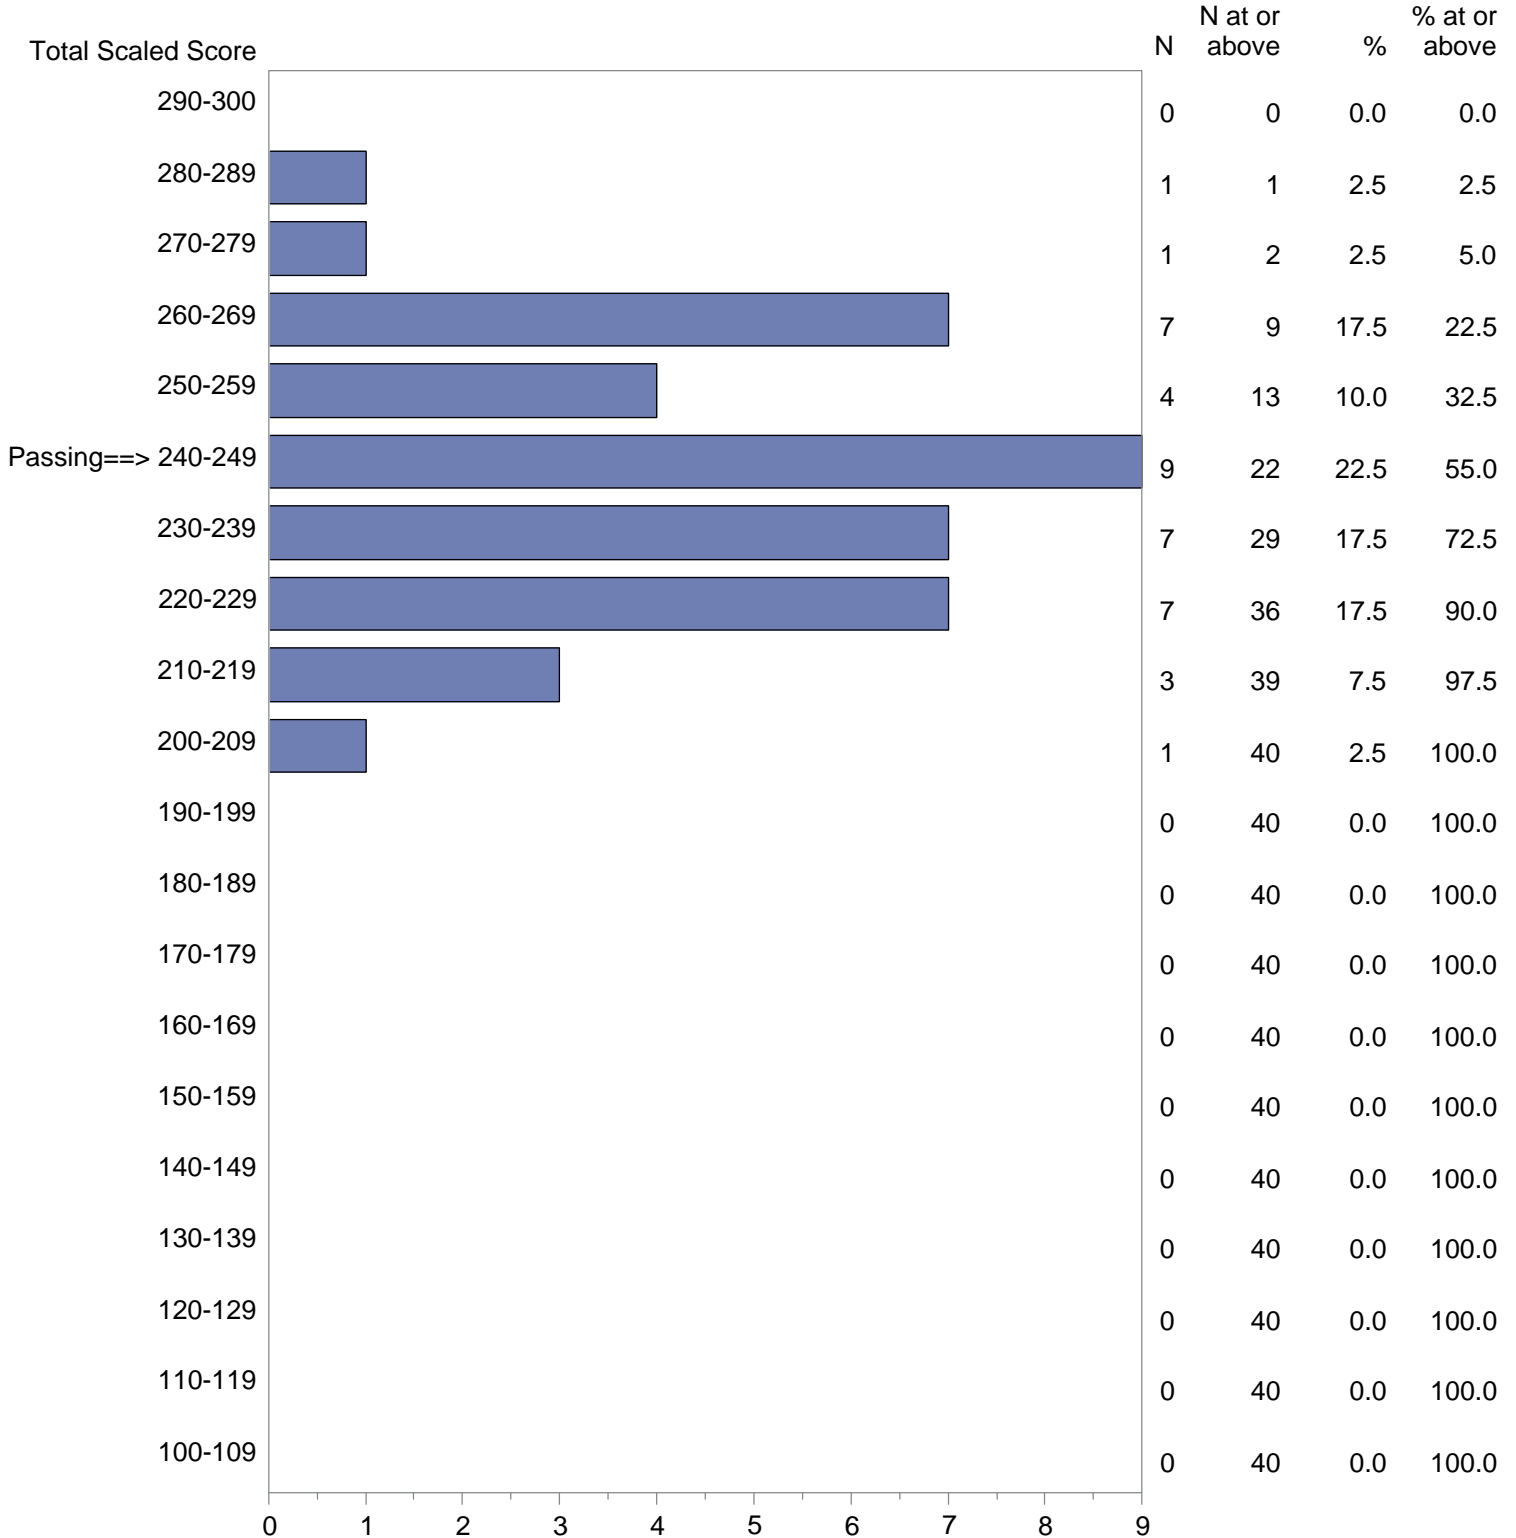

Massachusetts Tests for Educator Licensure (MTEL)
September 1, 2019 - August 31, 2020
Total Scaled Score Distribution by Test Field (All Forms)

Test Field=33 Technology/Engineering

NOTE: The accompanying explanatory notes and interpretive cautions are an integral part of this report.