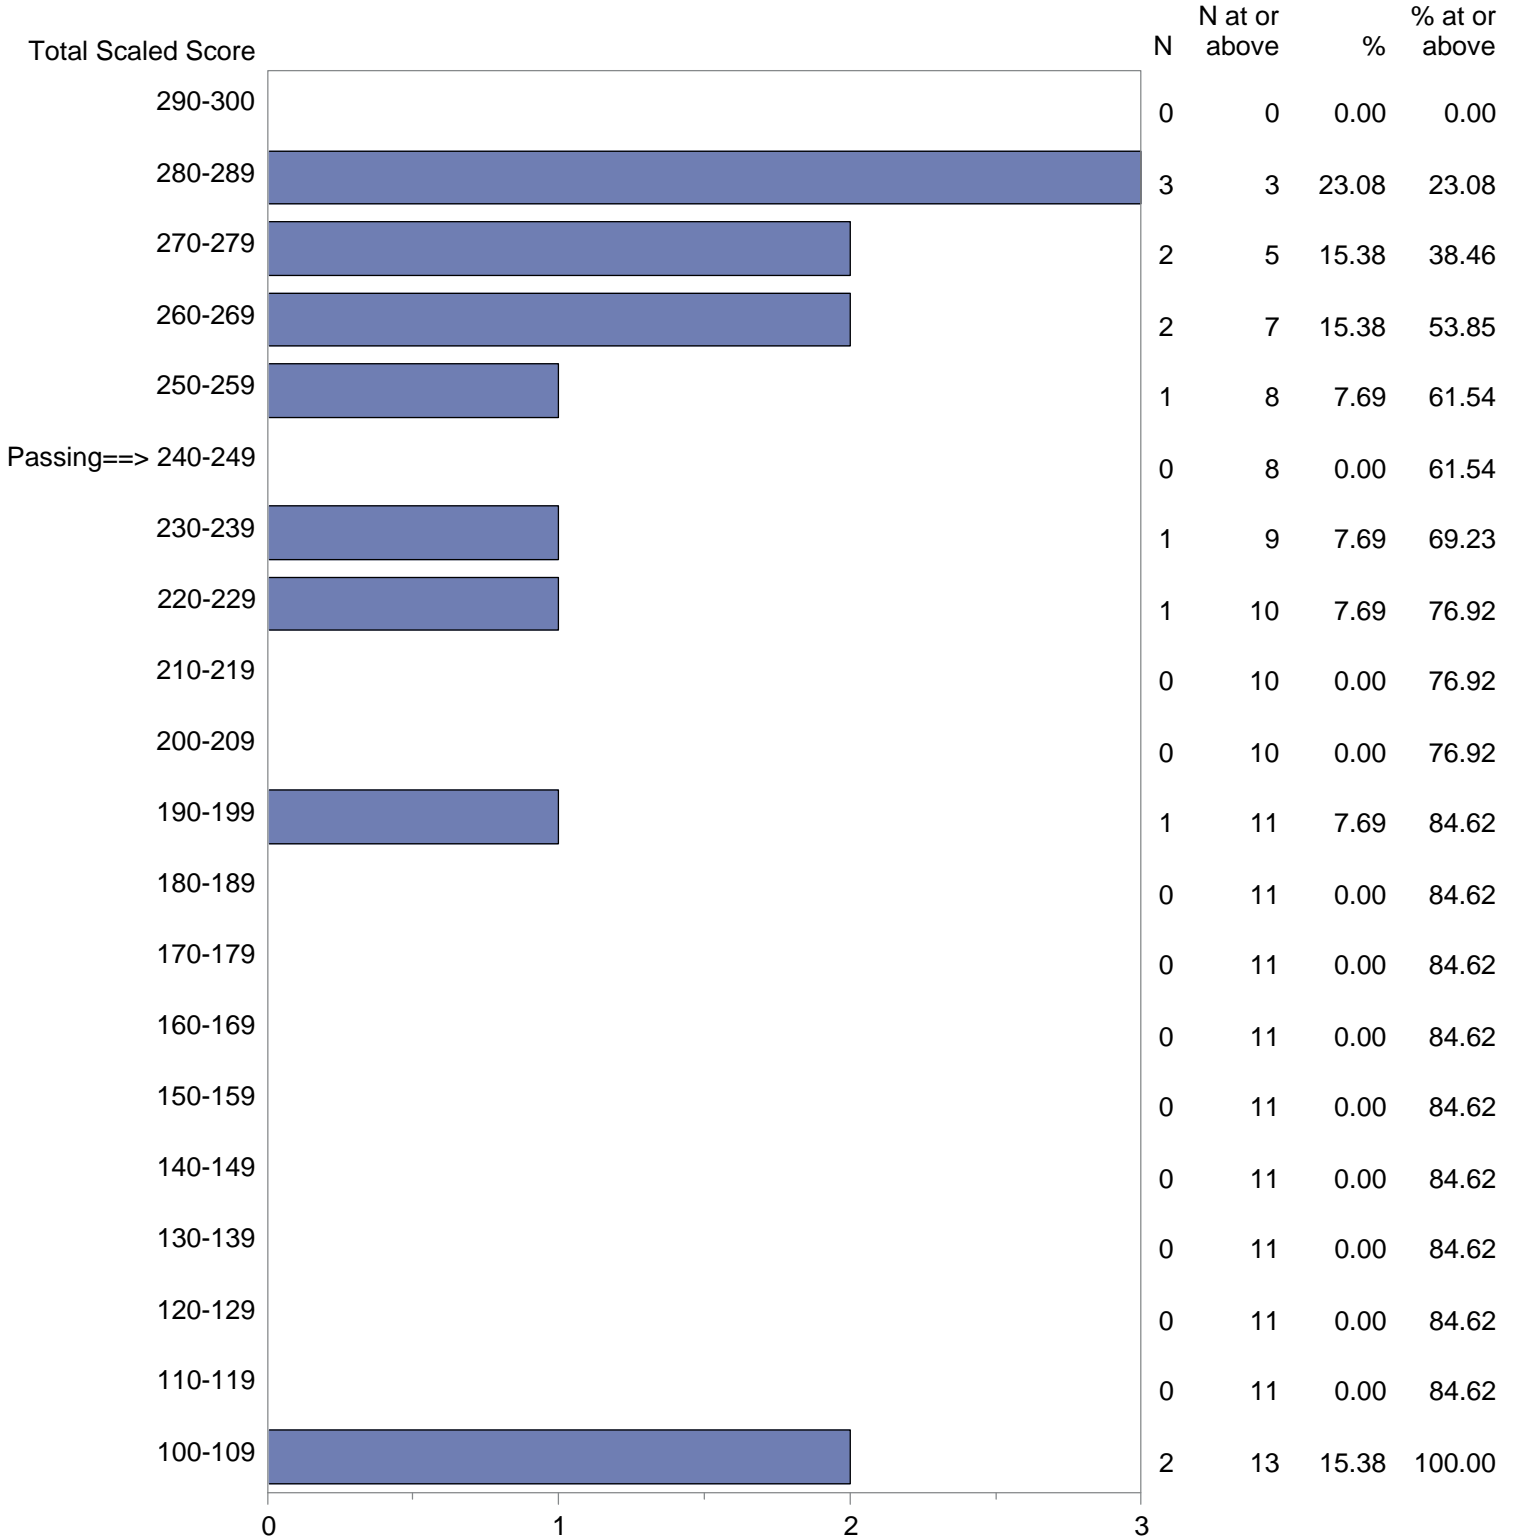

Massachusetts Tests for Educator Licensure (MTEL)
September 1, 2019 - August 31, 2020
Total Scaled Score Distribution by Test Field (All Forms)

Test Field=32 Portuguese

NOTE: The accompanying explanatory notes and interpretive cautions are an integral part of this report.