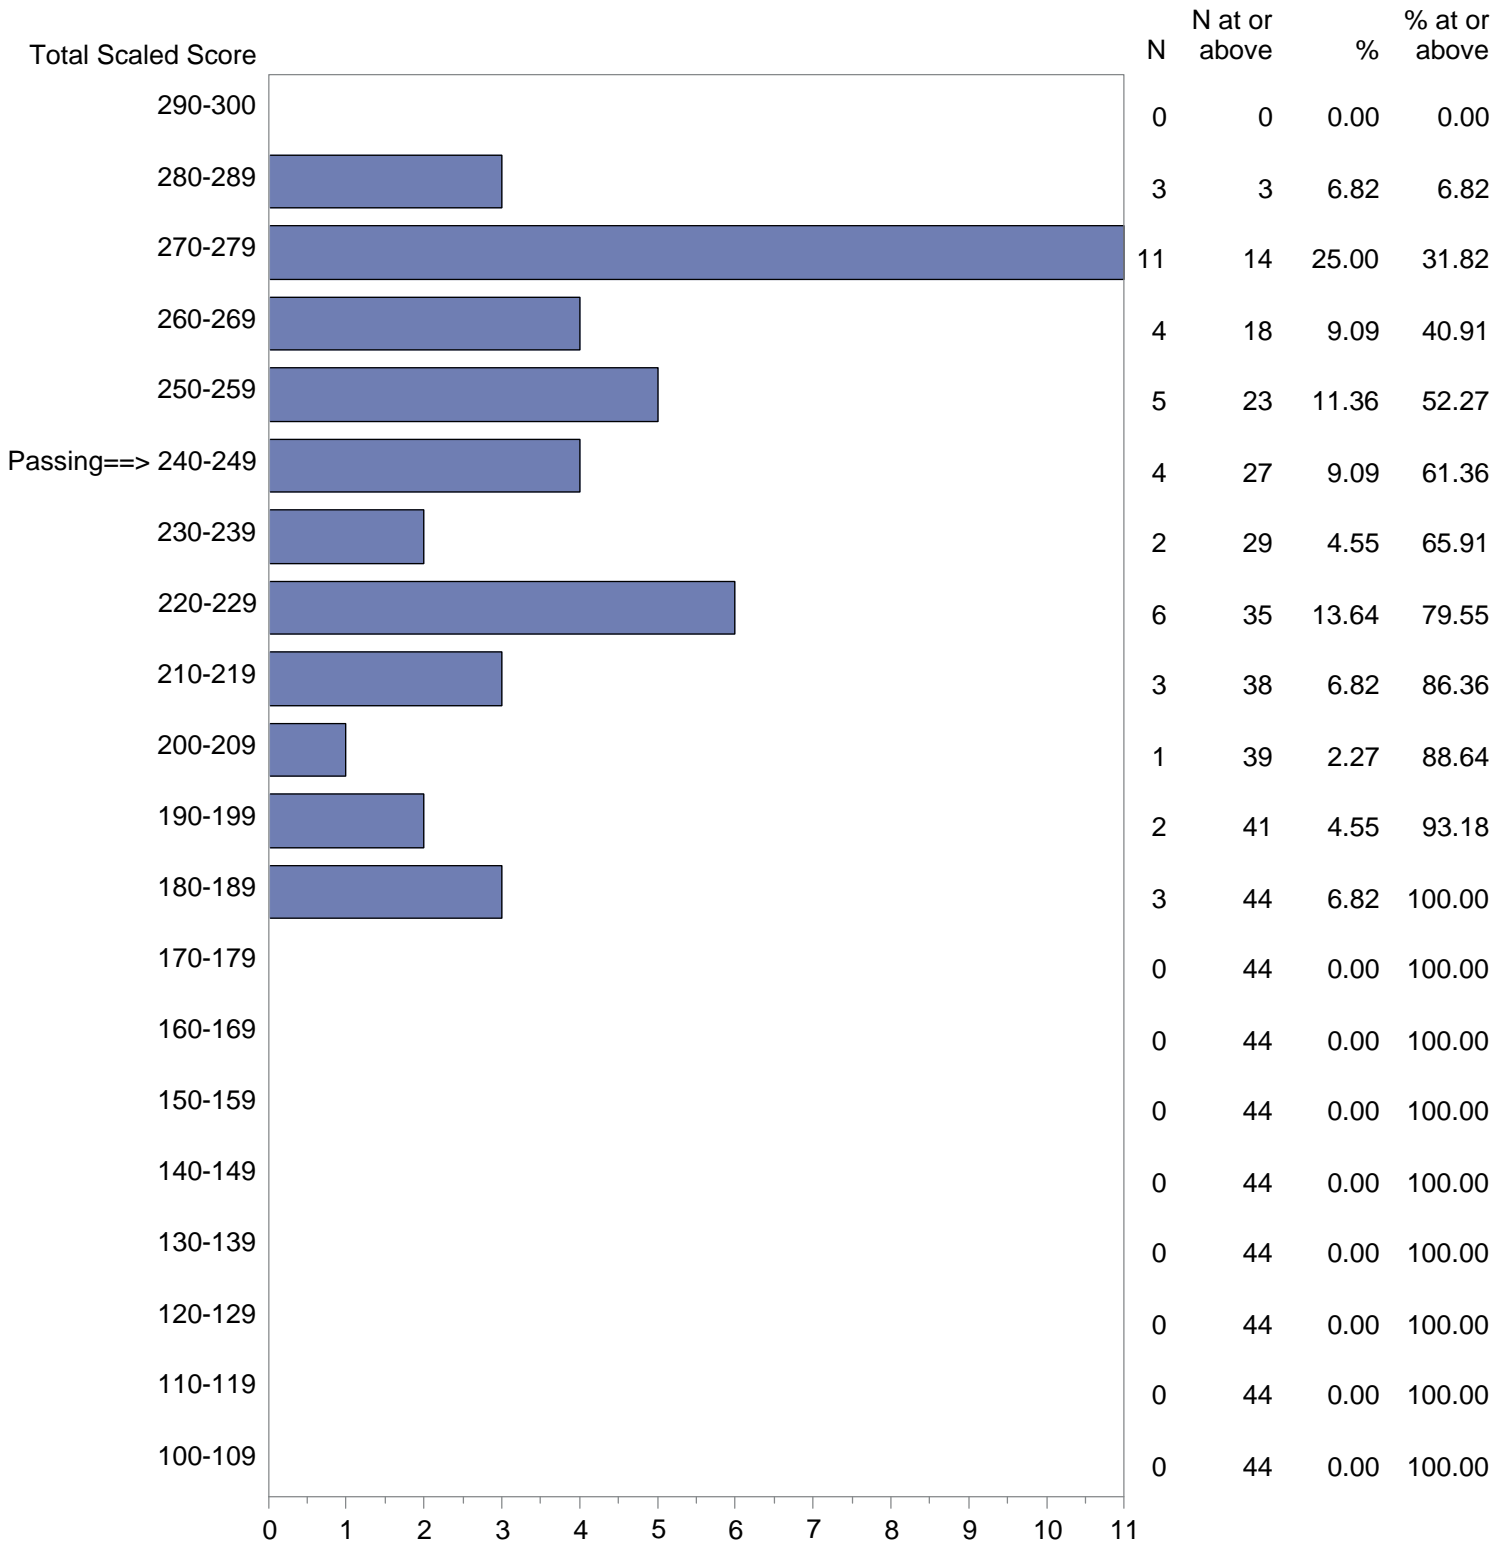

Massachusetts Tests for Educator Licensure (MTEL)
September 1, 2019 - August 31, 2020
Total Scaled Score Distribution by Test Field (All Forms)

Test Field=19 Business

NOTE: The accompanying explanatory notes and interpretive cautions are an integral part of this report.