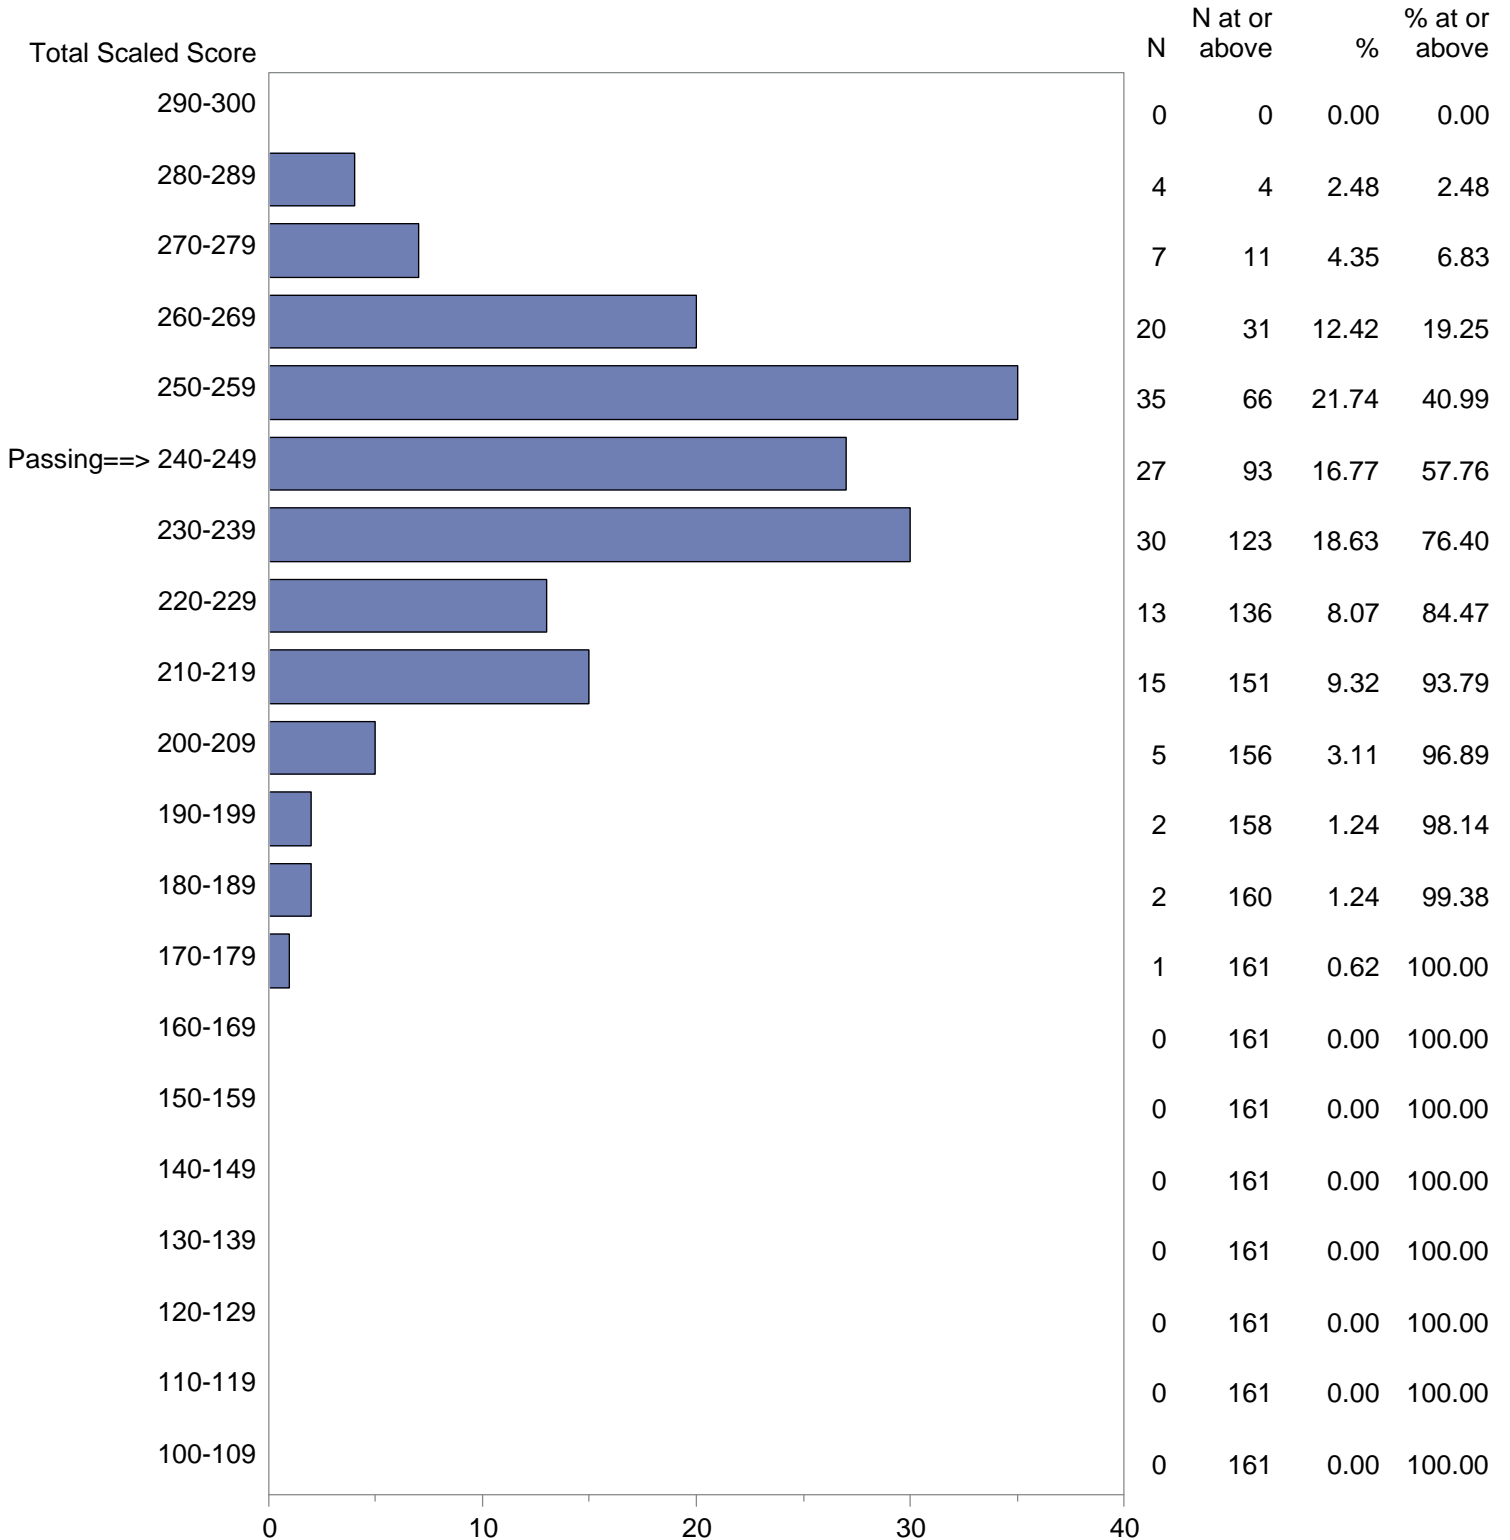

Massachusetts Tests for Educator Licensure (MTEL)
September 1, 2019 - August 31, 2020
Total Scaled Score Distribution by Test Field (All Forms)

Test Field=16 Music

NOTE: The accompanying explanatory notes and interpretive cautions are an integral part of this report.