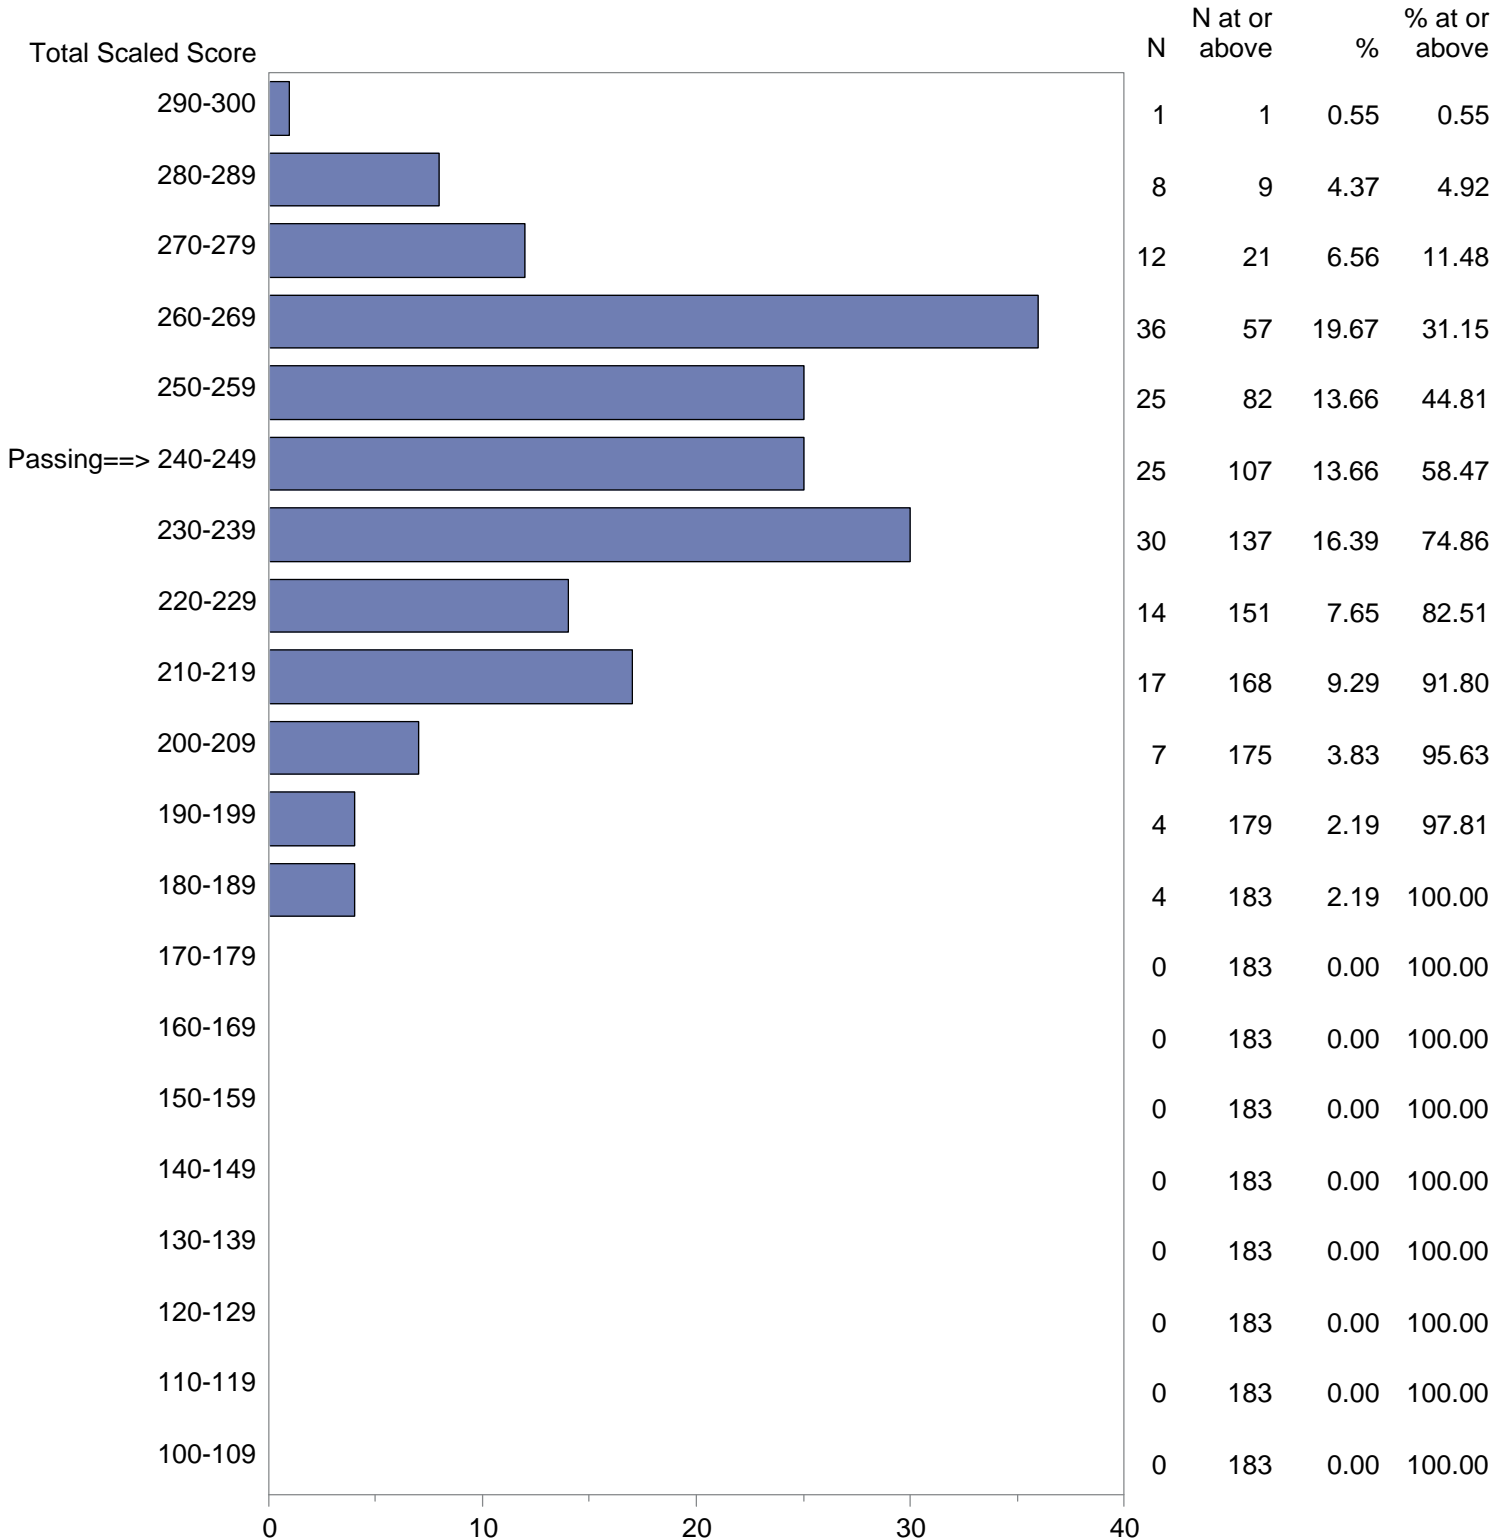

Massachusetts Tests for Educator Licensure (MTEL)
September 1, 2019 - August 31, 2020
Total Scaled Score Distribution by Test Field (All Forms)

Test Field=91 Vocational Technical Literacy Skills Test - Writing

NOTE: The accompanying explanatory notes and interpretive cautions are an integral part of this report.