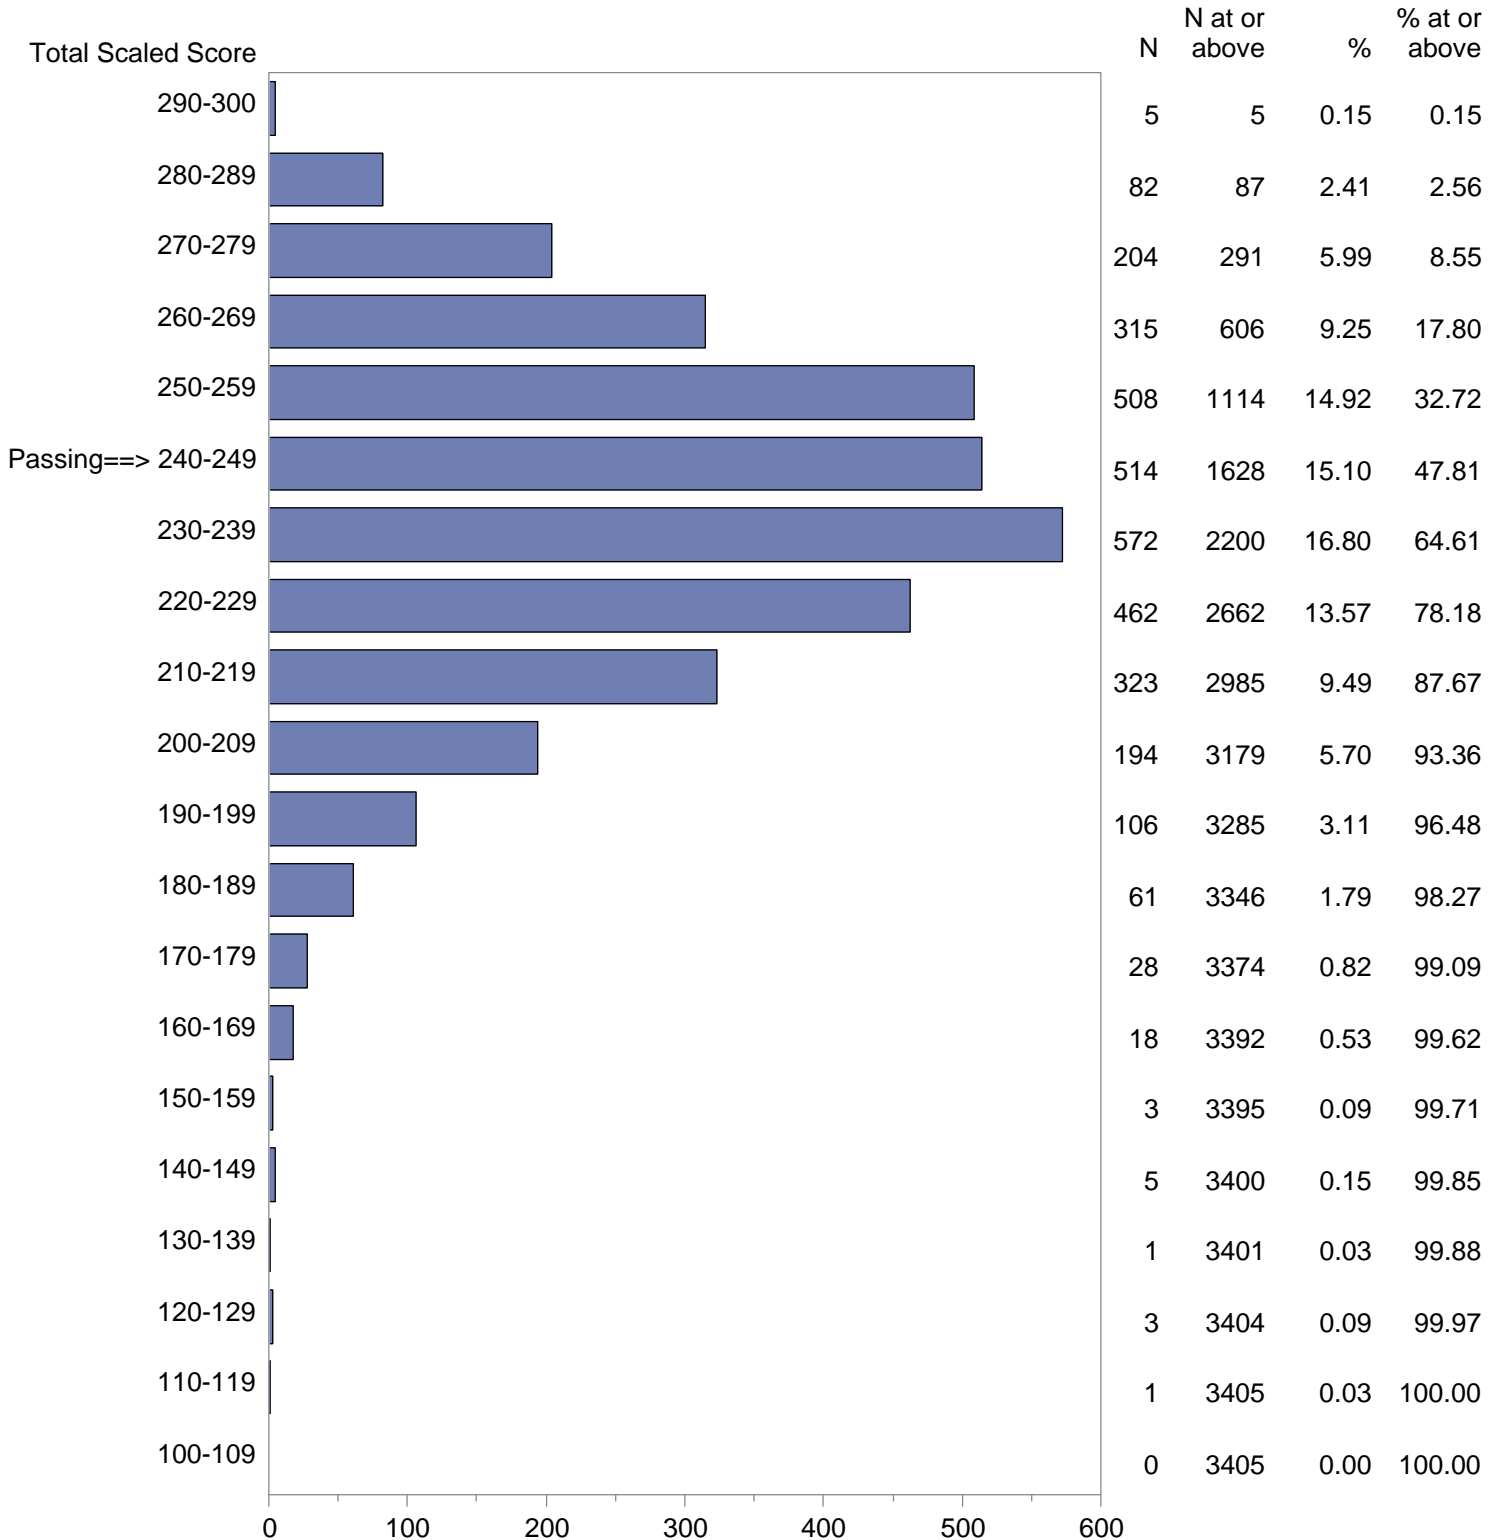

Massachusetts Tests for Educator Licensure (MTEL)
September 1, 2019 - August 31, 2020
Total Scaled Score Distribution by Test Field (All Forms)

Test Field=90 Foundations of Reading

NOTE: The accompanying explanatory notes and interpretive cautions are an integral part of this report.