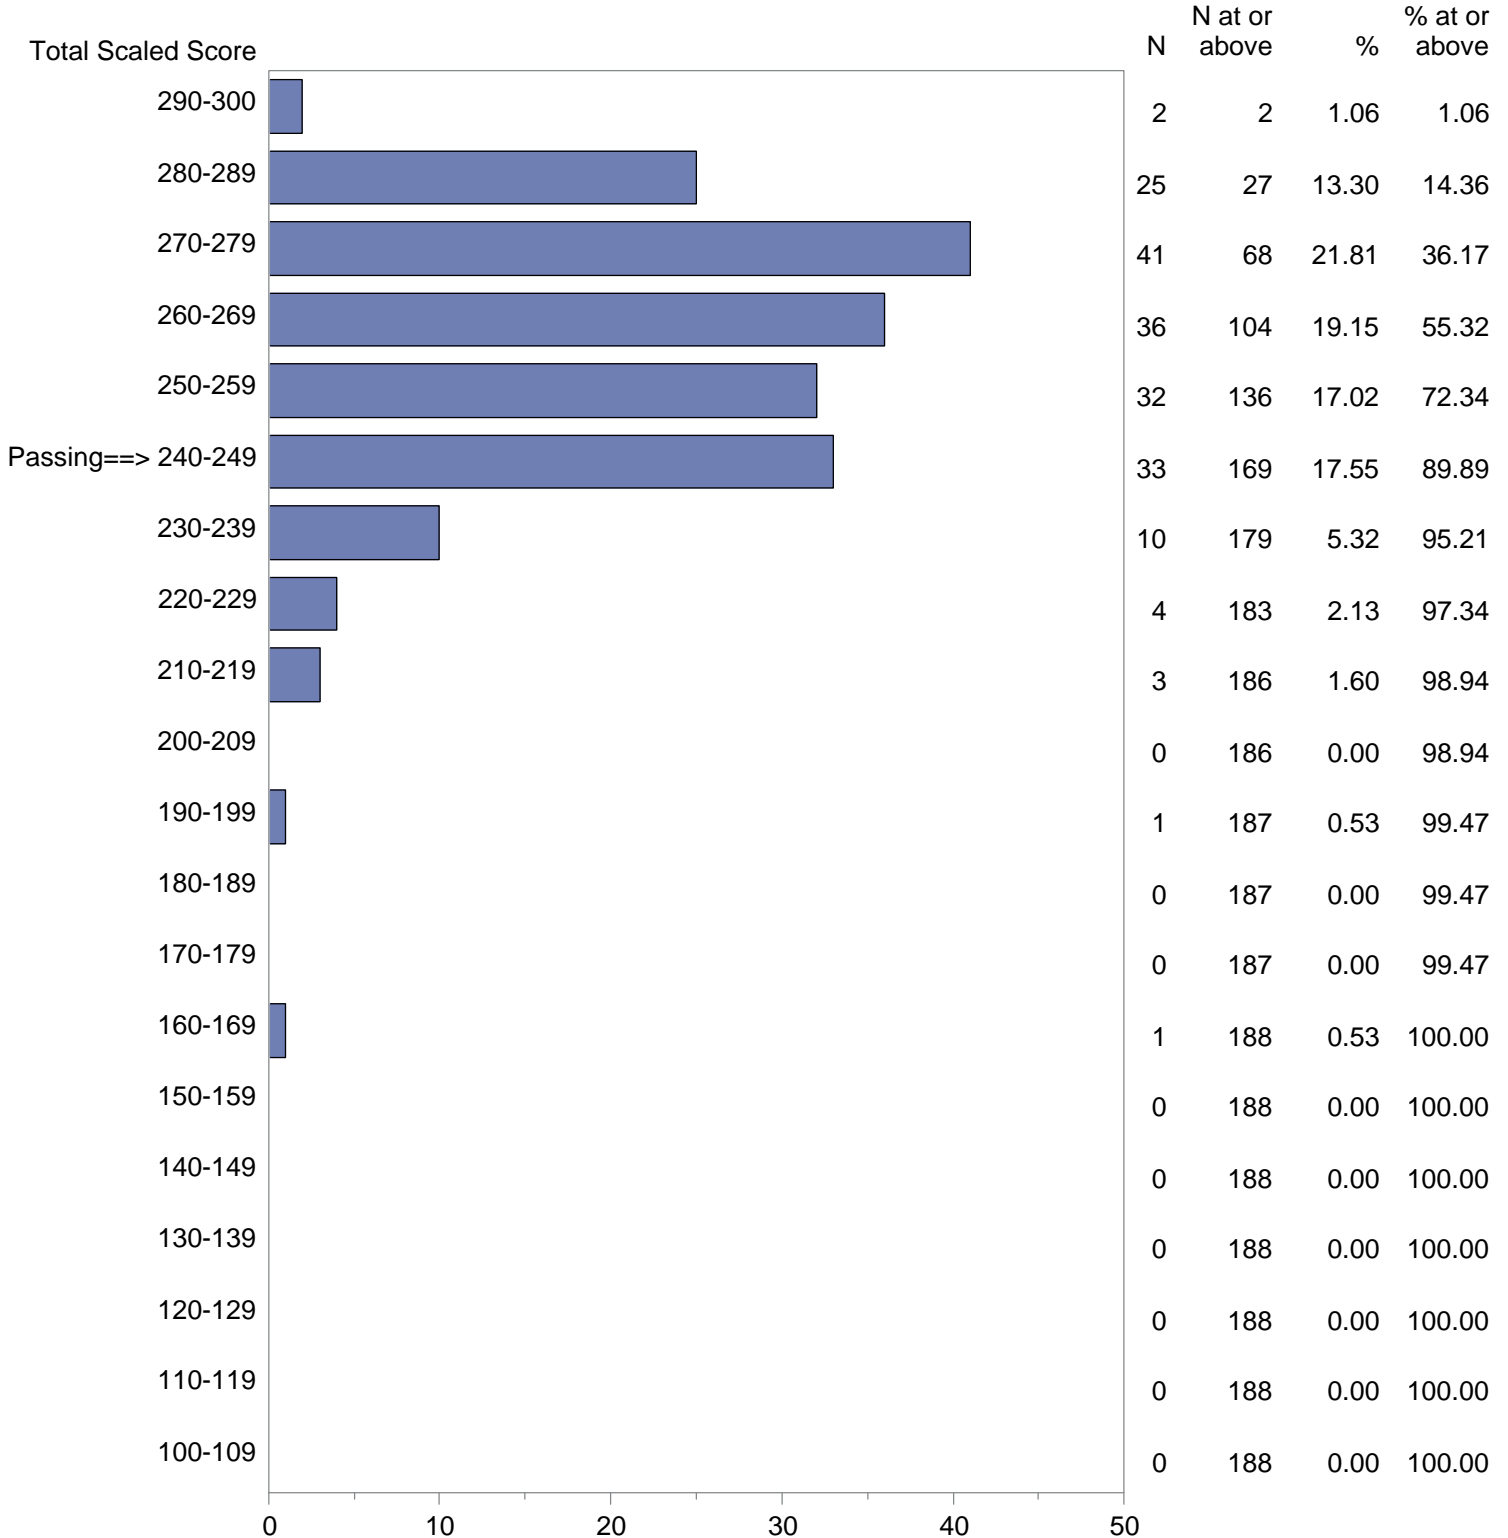

Massachusetts Tests for Educator Licensure (MTEL)
September 1, 2019 - August 31, 2020
Total Scaled Score Distribution by Test Field (All Forms)

Test Field=17 Visual Art

NOTE: The accompanying explanatory notes and interpretive cautions are an integral part of this report.