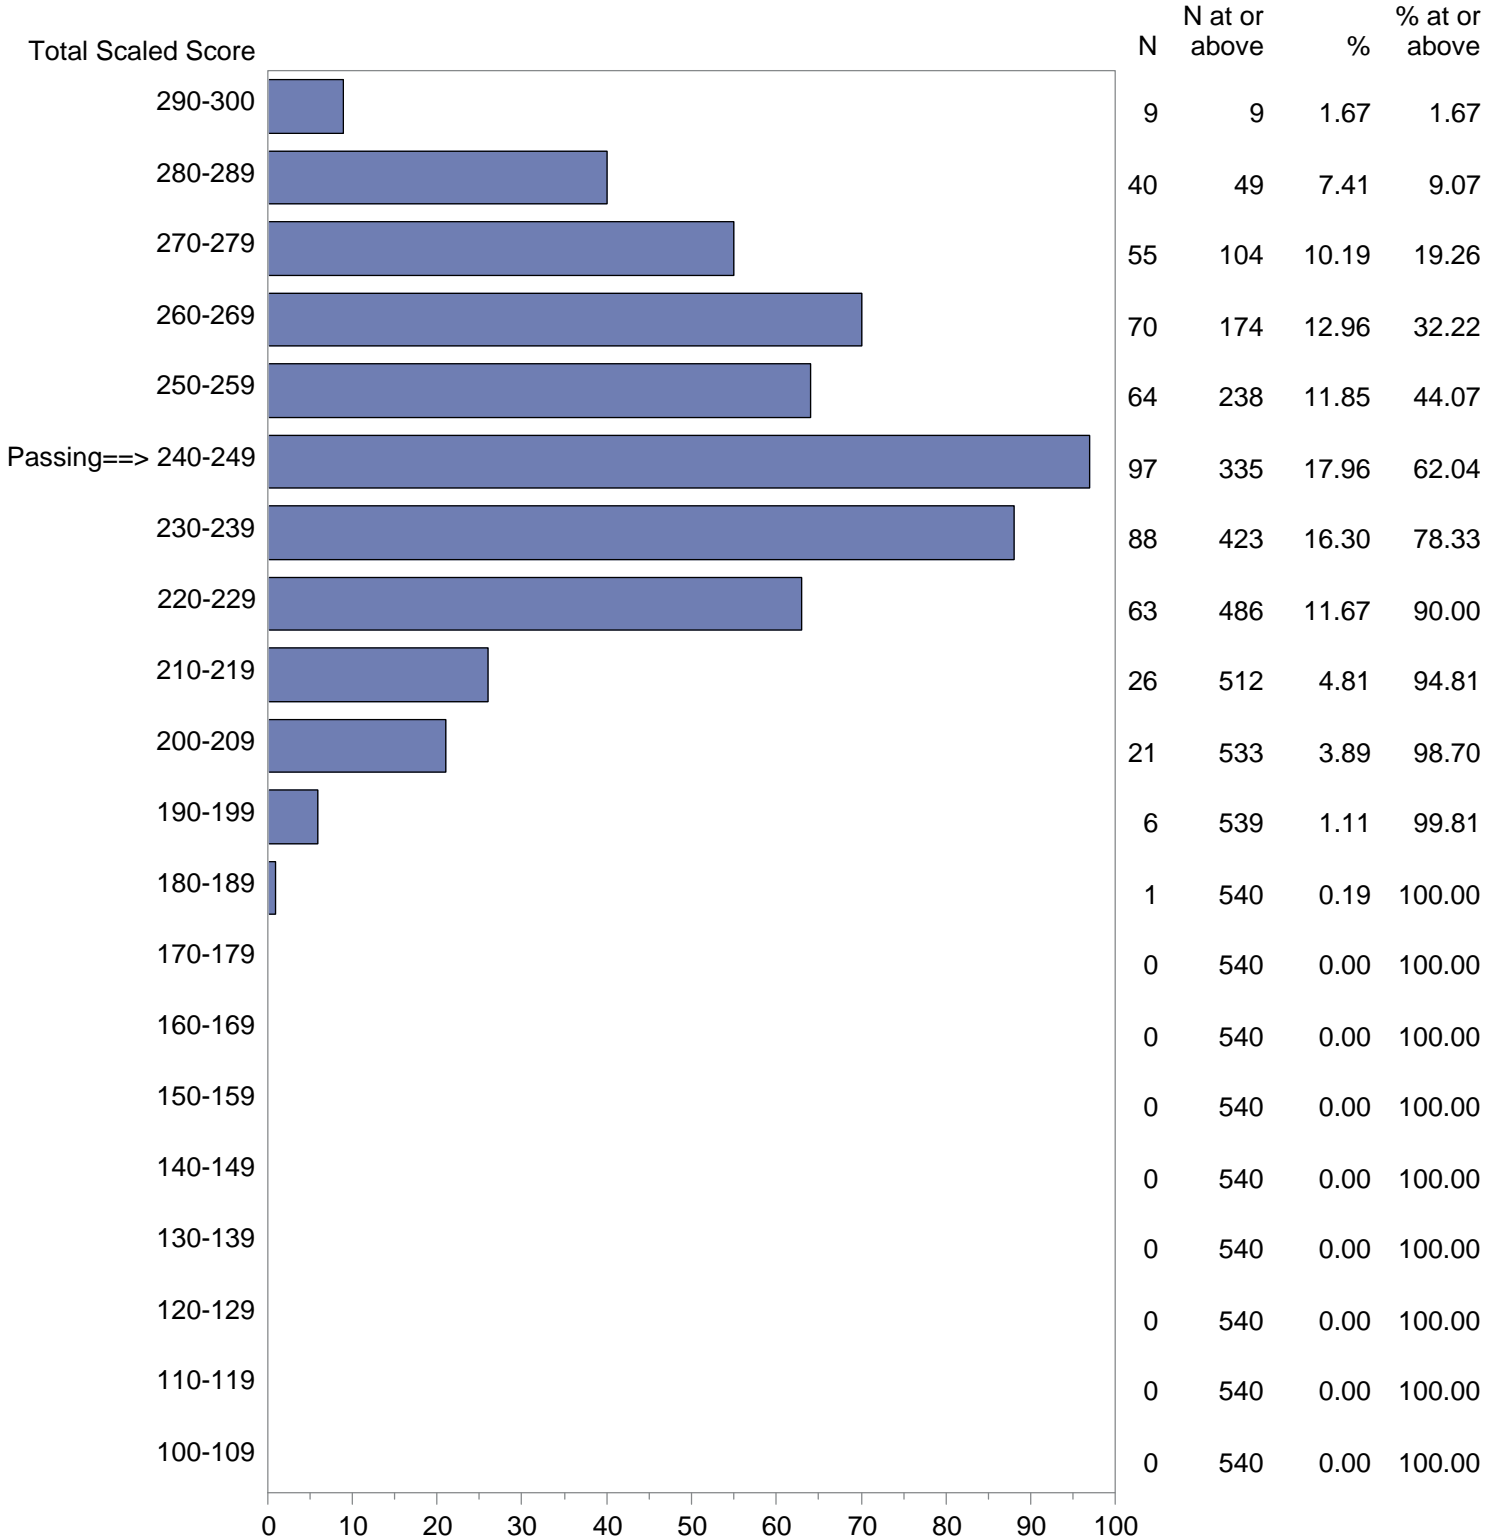

Massachusetts Tests for Educator Licensure (MTEL)
September 1, 2019 - August 31, 2020
Total Scaled Score Distribution by Test Field (All Forms)

Test Field=06 History

NOTE: The accompanying explanatory notes and interpretive cautions are an integral part of this report.