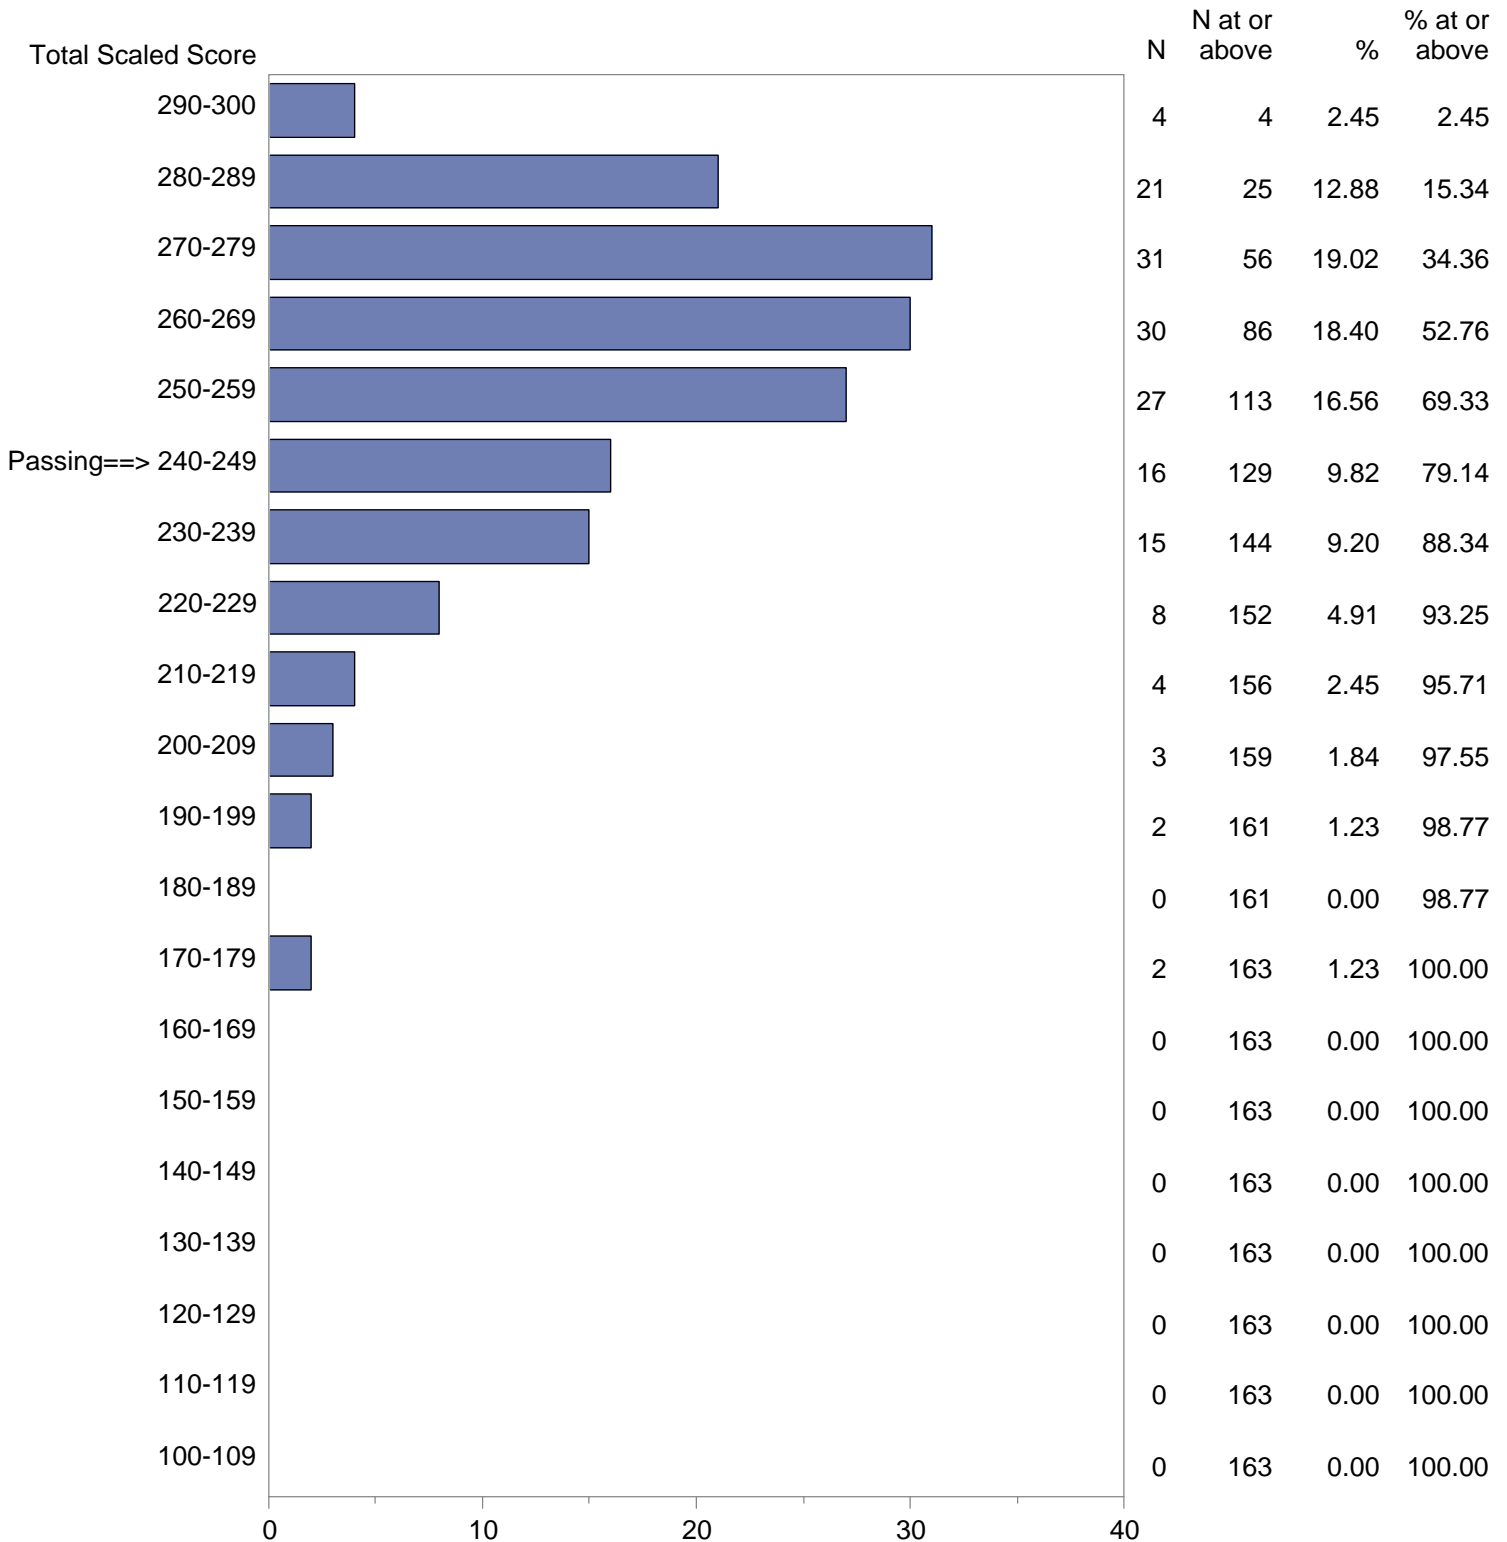

Massachusetts Tests for Educator Licensure (MTEL)
September 1, 2019 - August 31, 2020
Total Scaled Score Distribution by Test Field (All Forms)

Test Field=28 Spanish

NOTE: The accompanying explanatory notes and interpretive cautions are an integral part of this report.