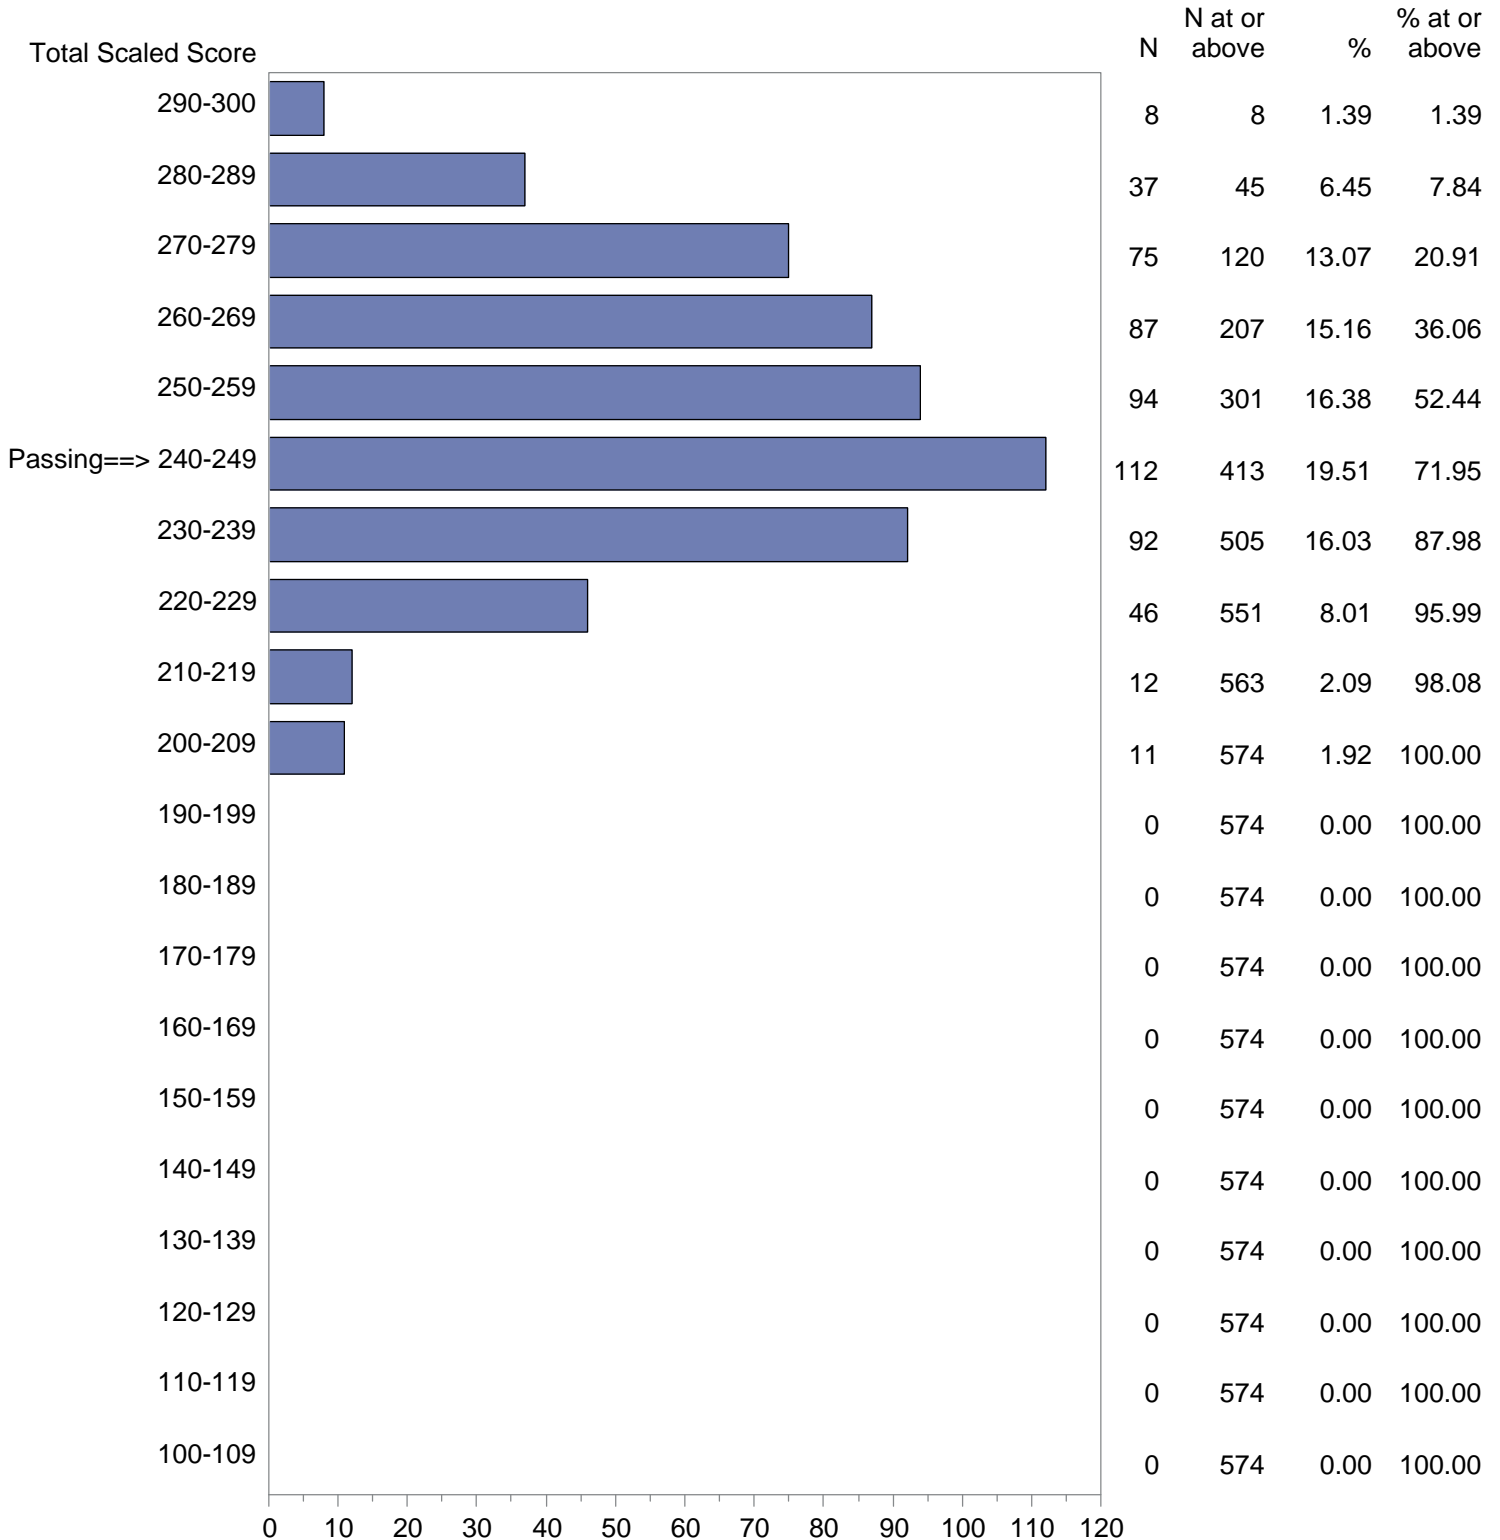

Massachusetts Tests for Educator Licensure (MTEL)
September 1, 2019 - August 31, 2020
Total Scaled Score Distribution by Test Field (All Forms)

Test Field=07 English

NOTE: The accompanying explanatory notes and interpretive cautions are an integral part of this report.