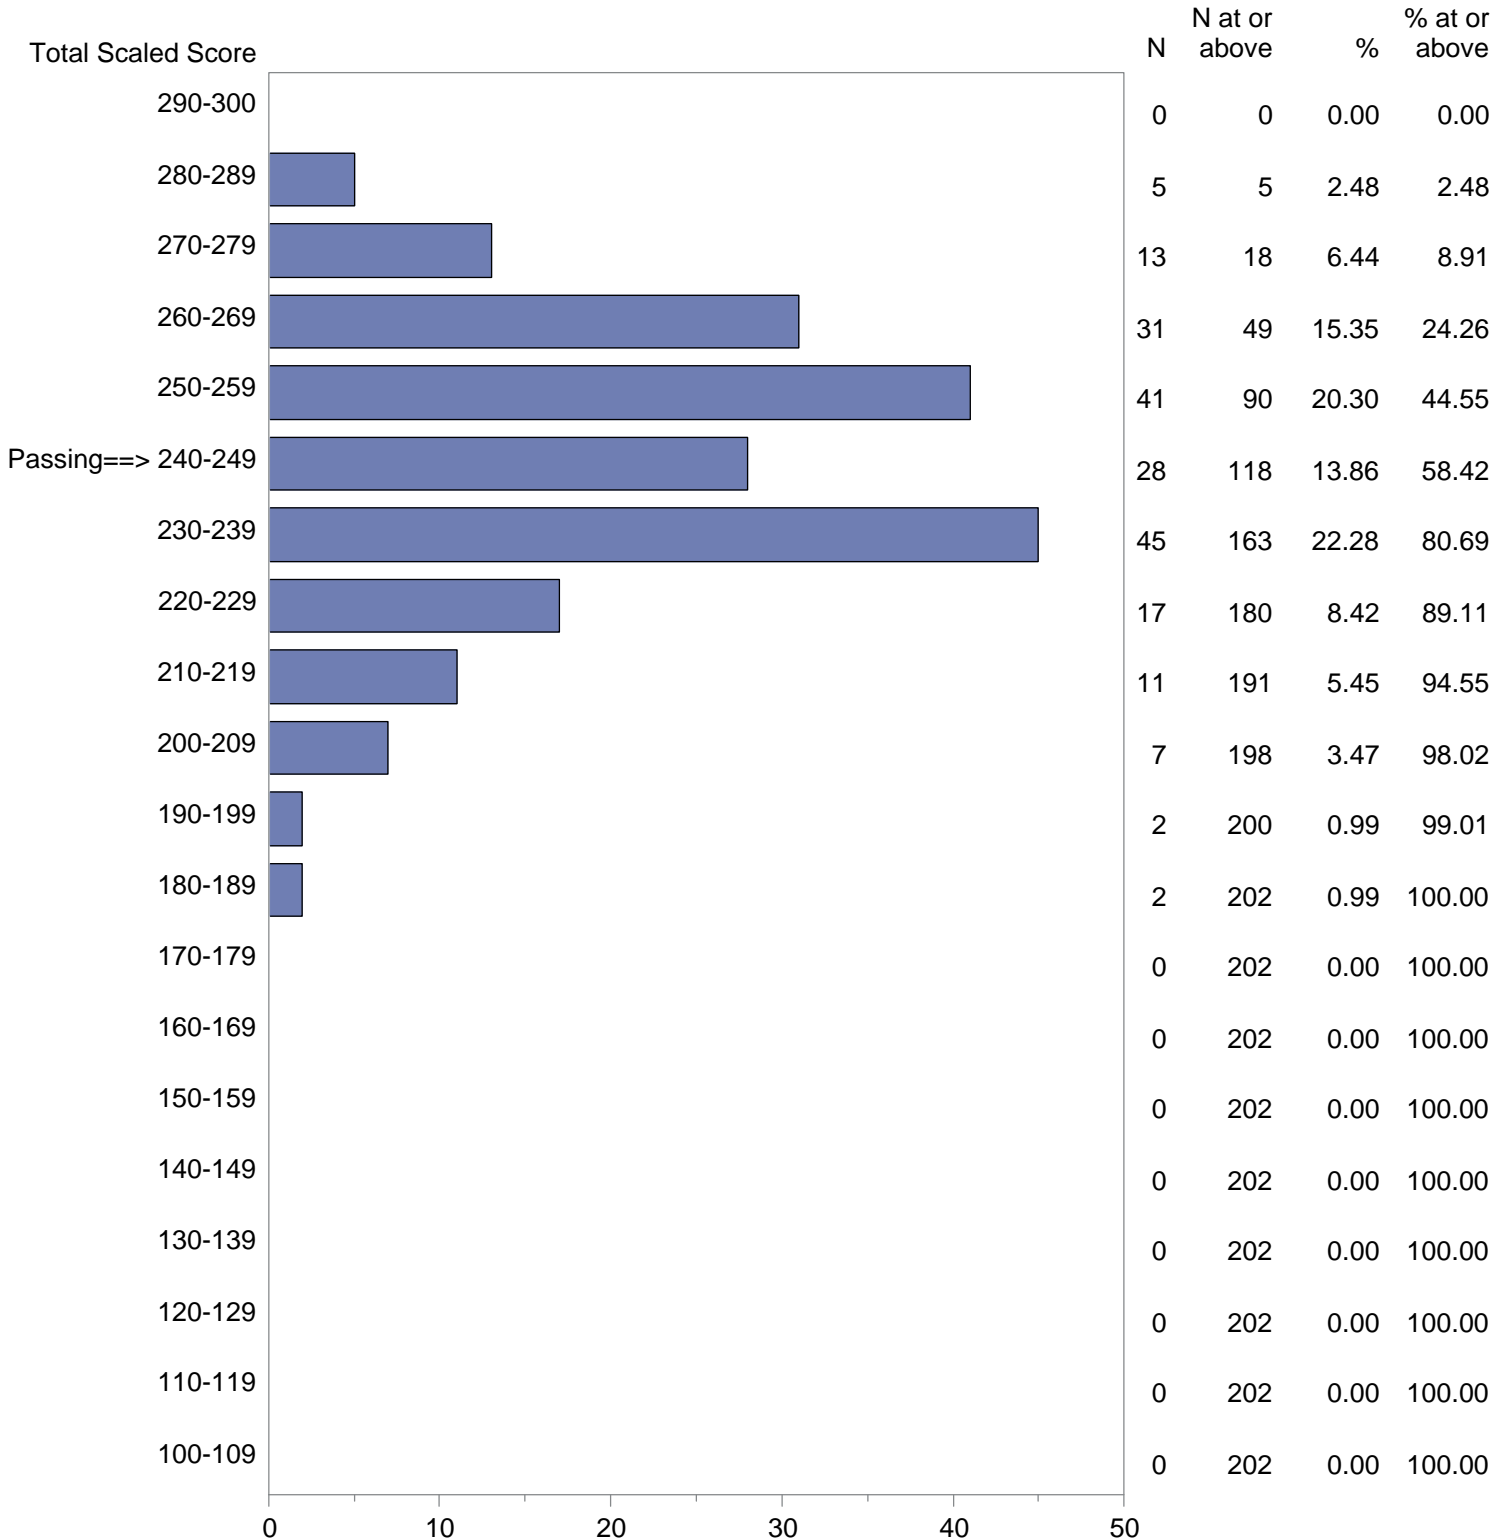

Massachusetts Tests for Educator Licensure (MTEL)
September 1, 2019 - August 31, 2020
Total Scaled Score Distribution by Test Field (All Forms)

Test Field=21 Health/Family and Consumer Sciences

NOTE: The accompanying explanatory notes and interpretive cautions are an integral part of this report.