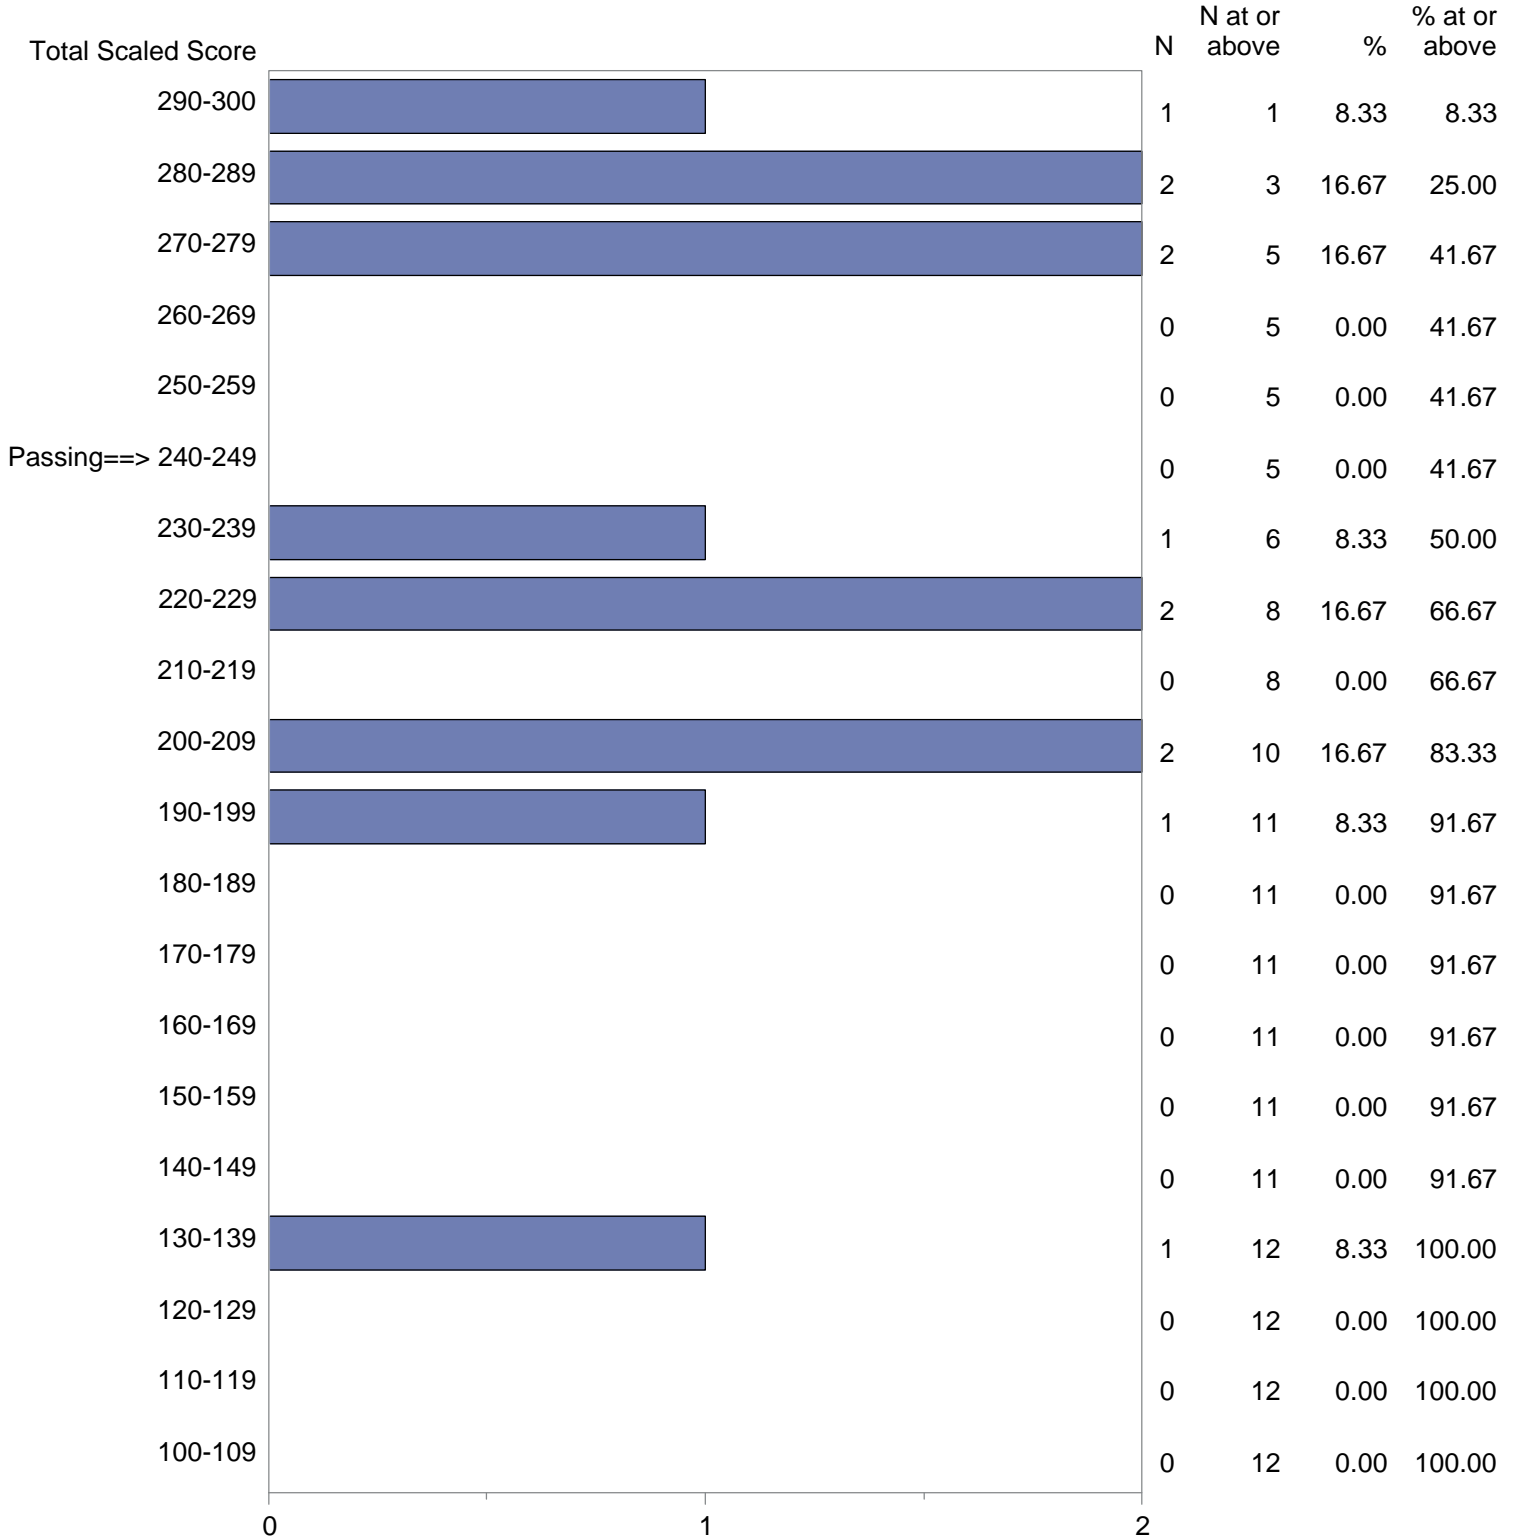

Massachusetts Tests for Educator Licensure (MTEL)
September 1, 2019 - August 31, 2020
Total Scaled Score Distribution by Test Field (All Forms)

Test Field=48 Political Science/Political Philosophy

NOTE: The accompanying explanatory notes and interpretive cautions are an integral part of this report.