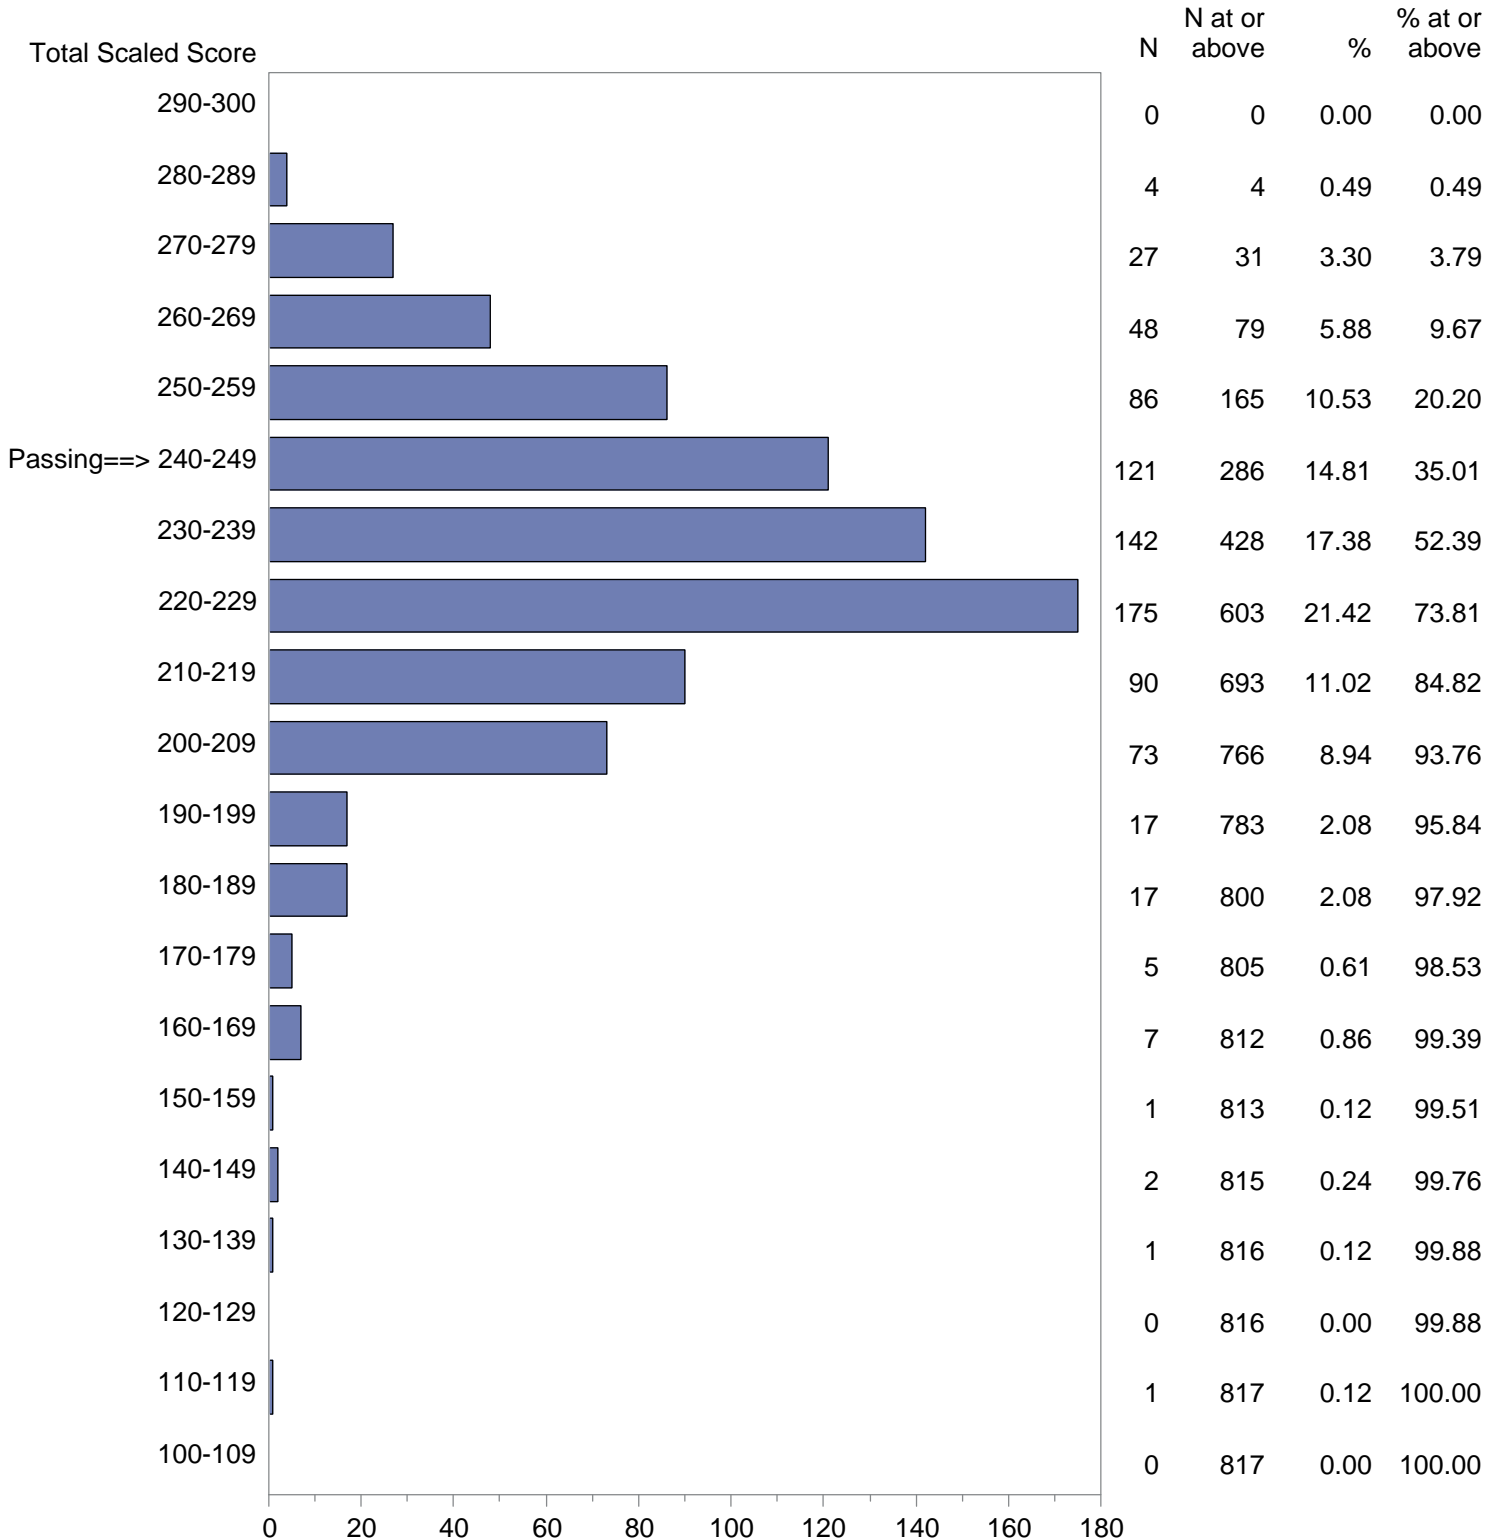

Massachusetts Tests for Educator Licensure (MTEL)
September 1, 2019 - August 31, 2020
Total Scaled Score Distribution by Test Field (All Forms)

Test Field=54 English as a Second Language

NOTE: The accompanying explanatory notes and interpretive cautions are an integral part of this report.