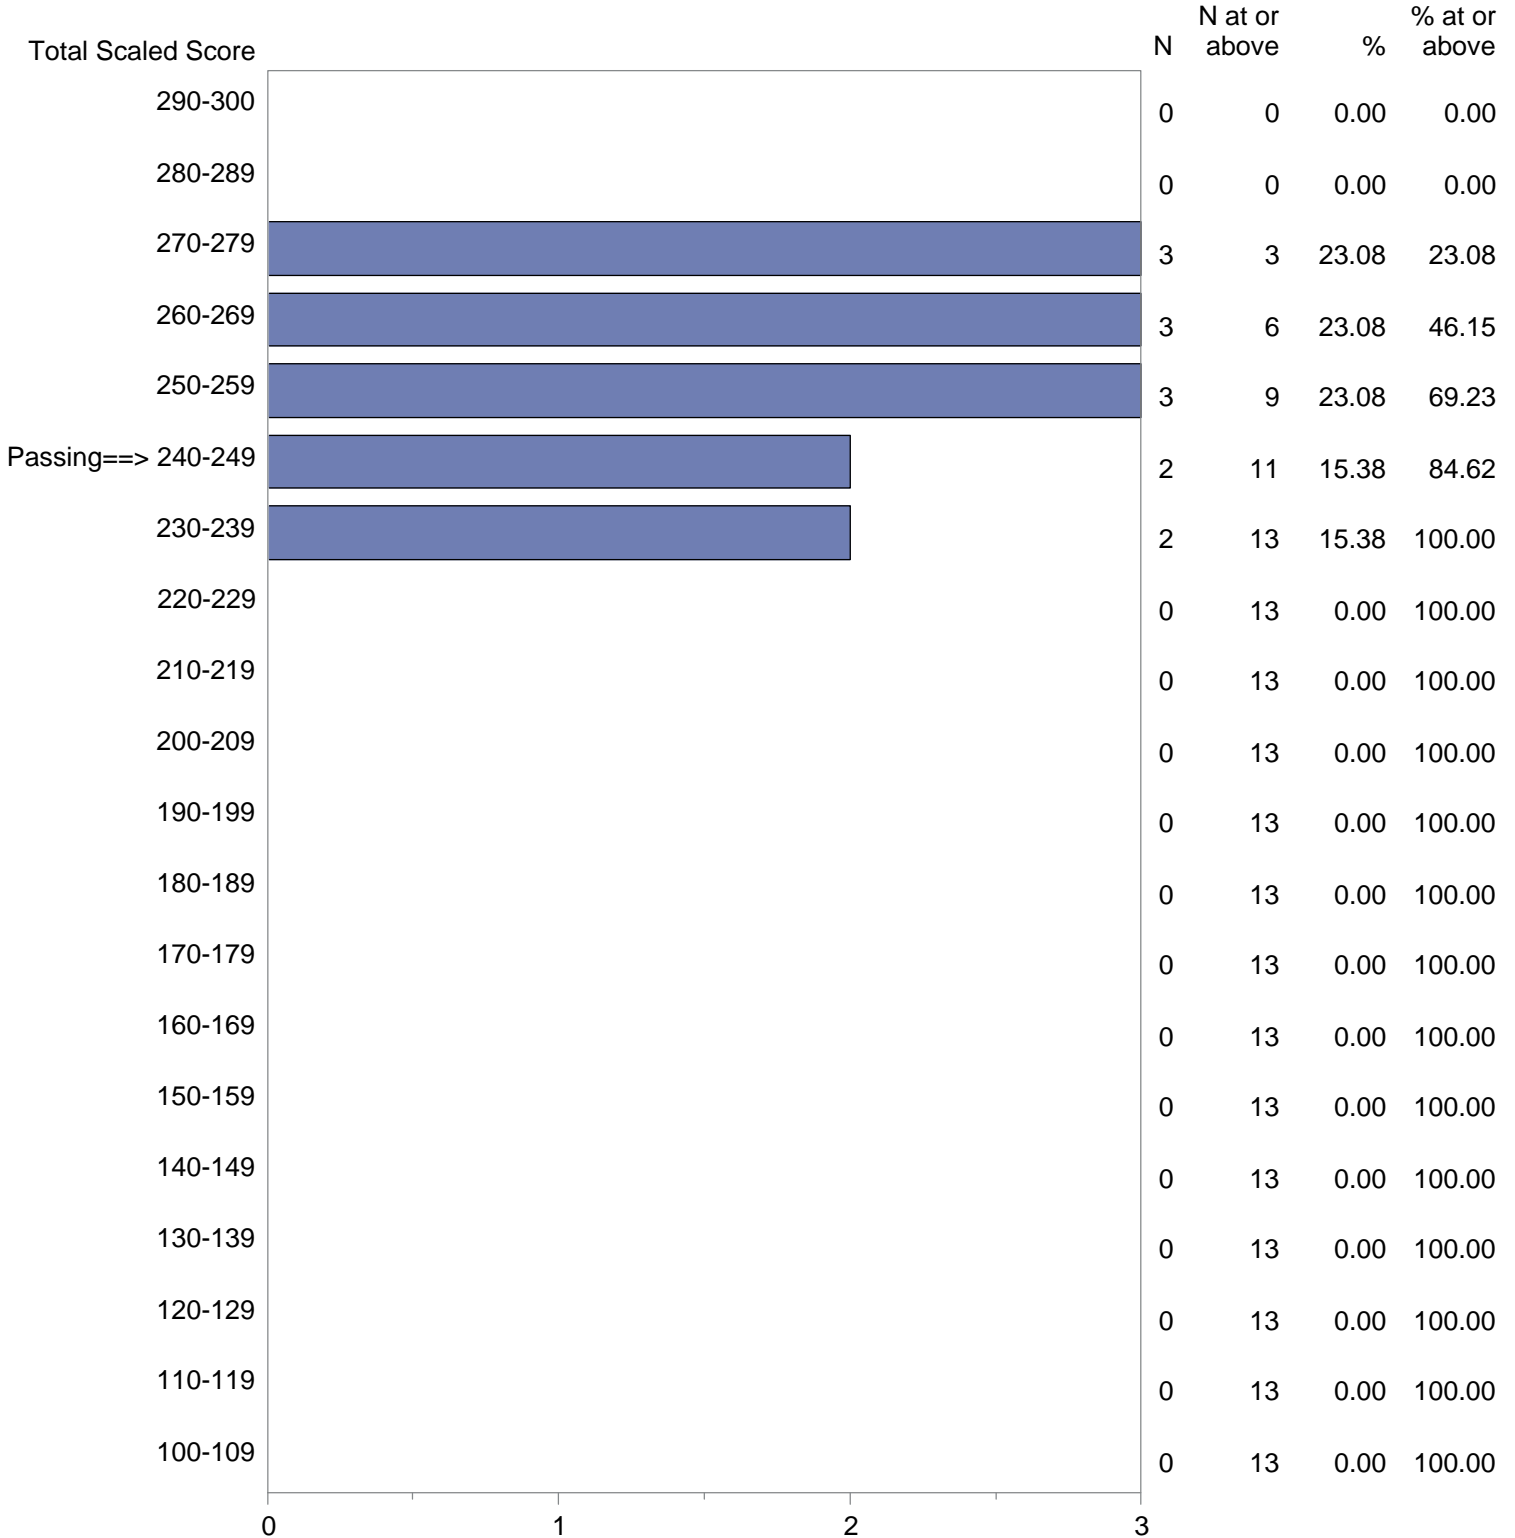

Massachusetts Tests for Educator Licensure (MTEL)
September 1, 2019 - August 31, 2020
Total Scaled Score Distribution by Test Field (All Forms)

Test Field=55 Adult Basic Education

NOTE: The accompanying explanatory notes and interpretive cautions are an integral part of this report.