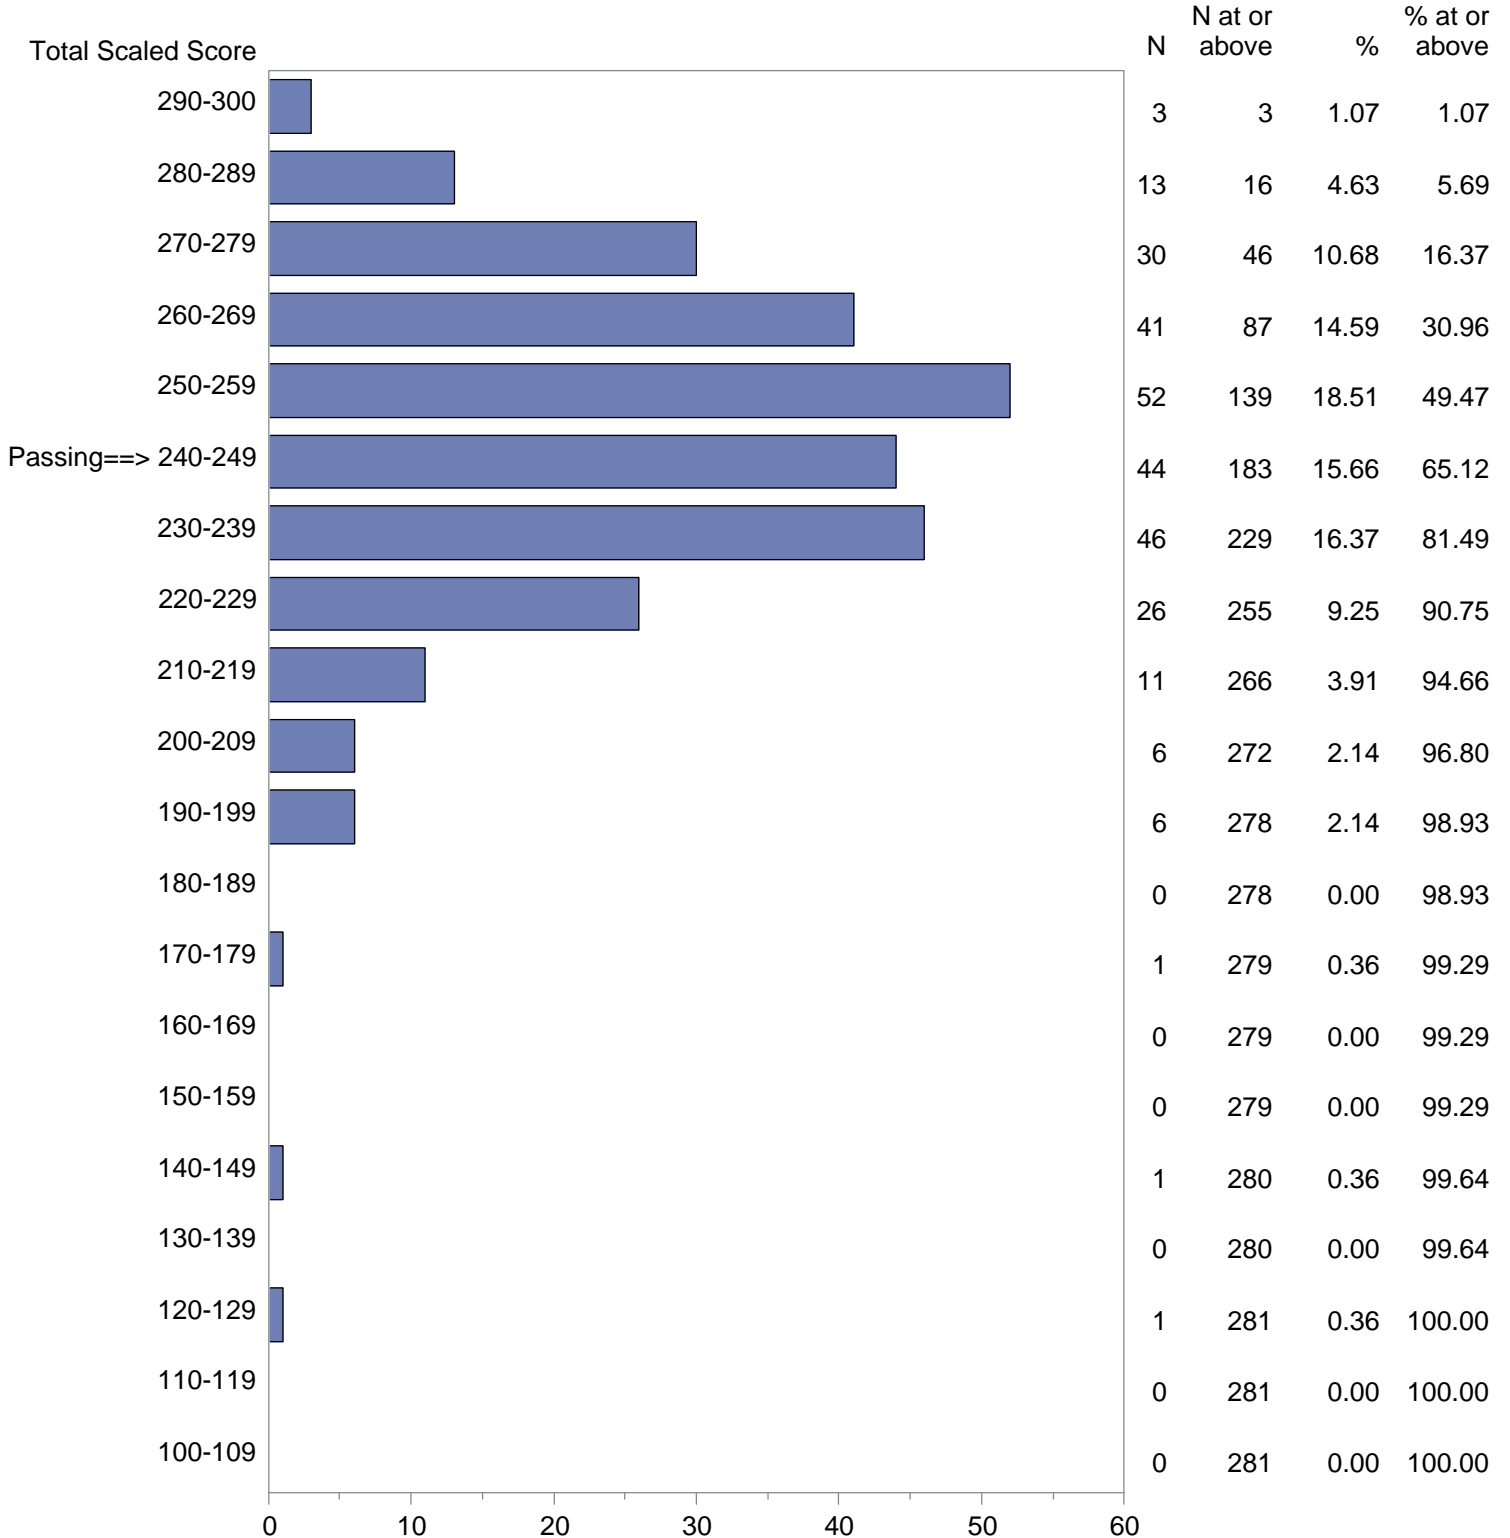

Massachusetts Tests for Educator Licensure (MTEL)
September 1, 2018 - August 31, 2019
Total Scaled Score Distribution by Test Field (All Forms)

Test Field=21 Health/Family and Consumer Sciences

NOTE: The accompanying explanatory notes and interpretive cautions are an integral part of this report.