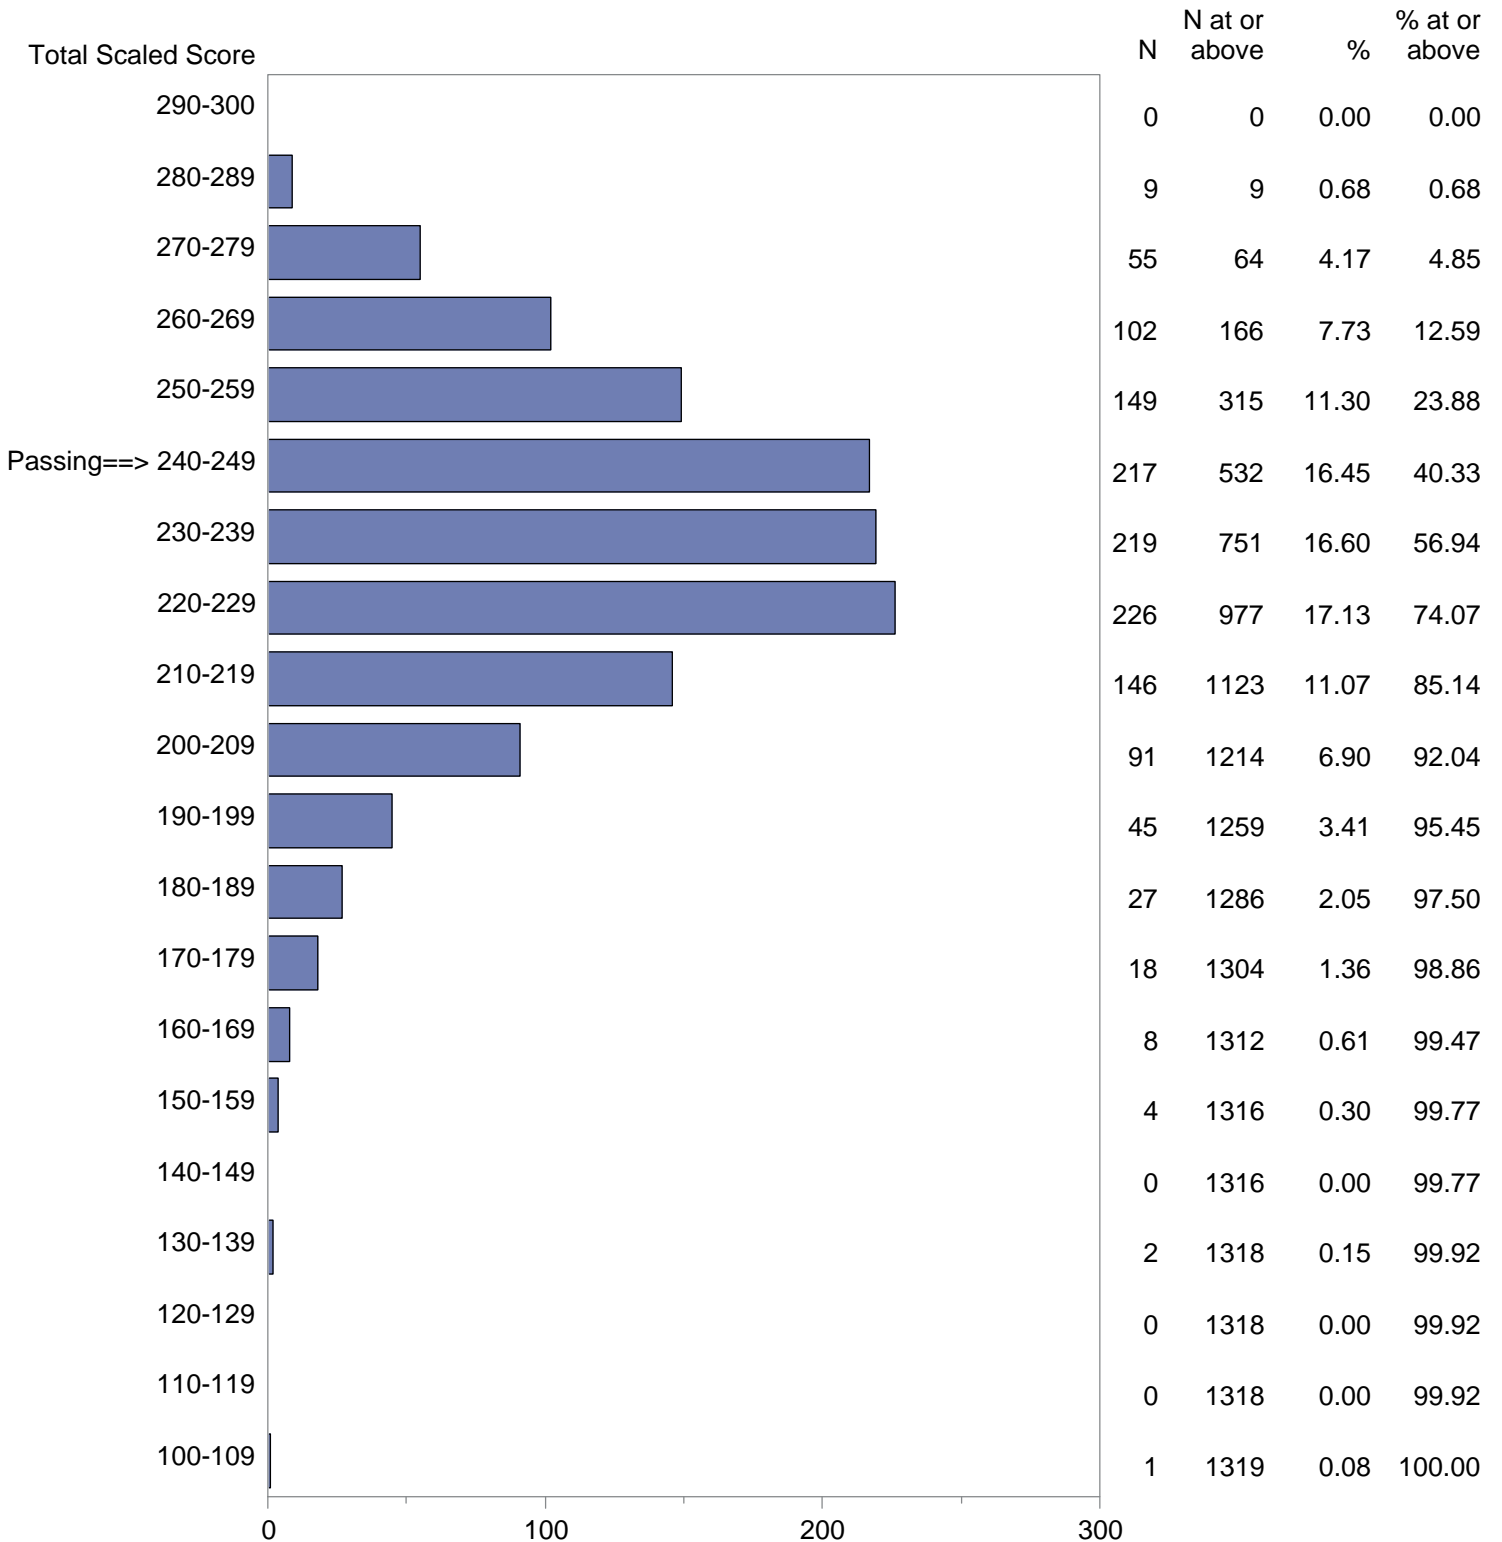

Massachusetts Tests for Educator Licensure (MTEL)
September 1, 2018 - August 31, 2019
Total Scaled Score Distribution by Test Field (All Forms)

Test Field=54 English as a Second Language

NOTE: The accompanying explanatory notes and interpretive cautions are an integral part of this report.