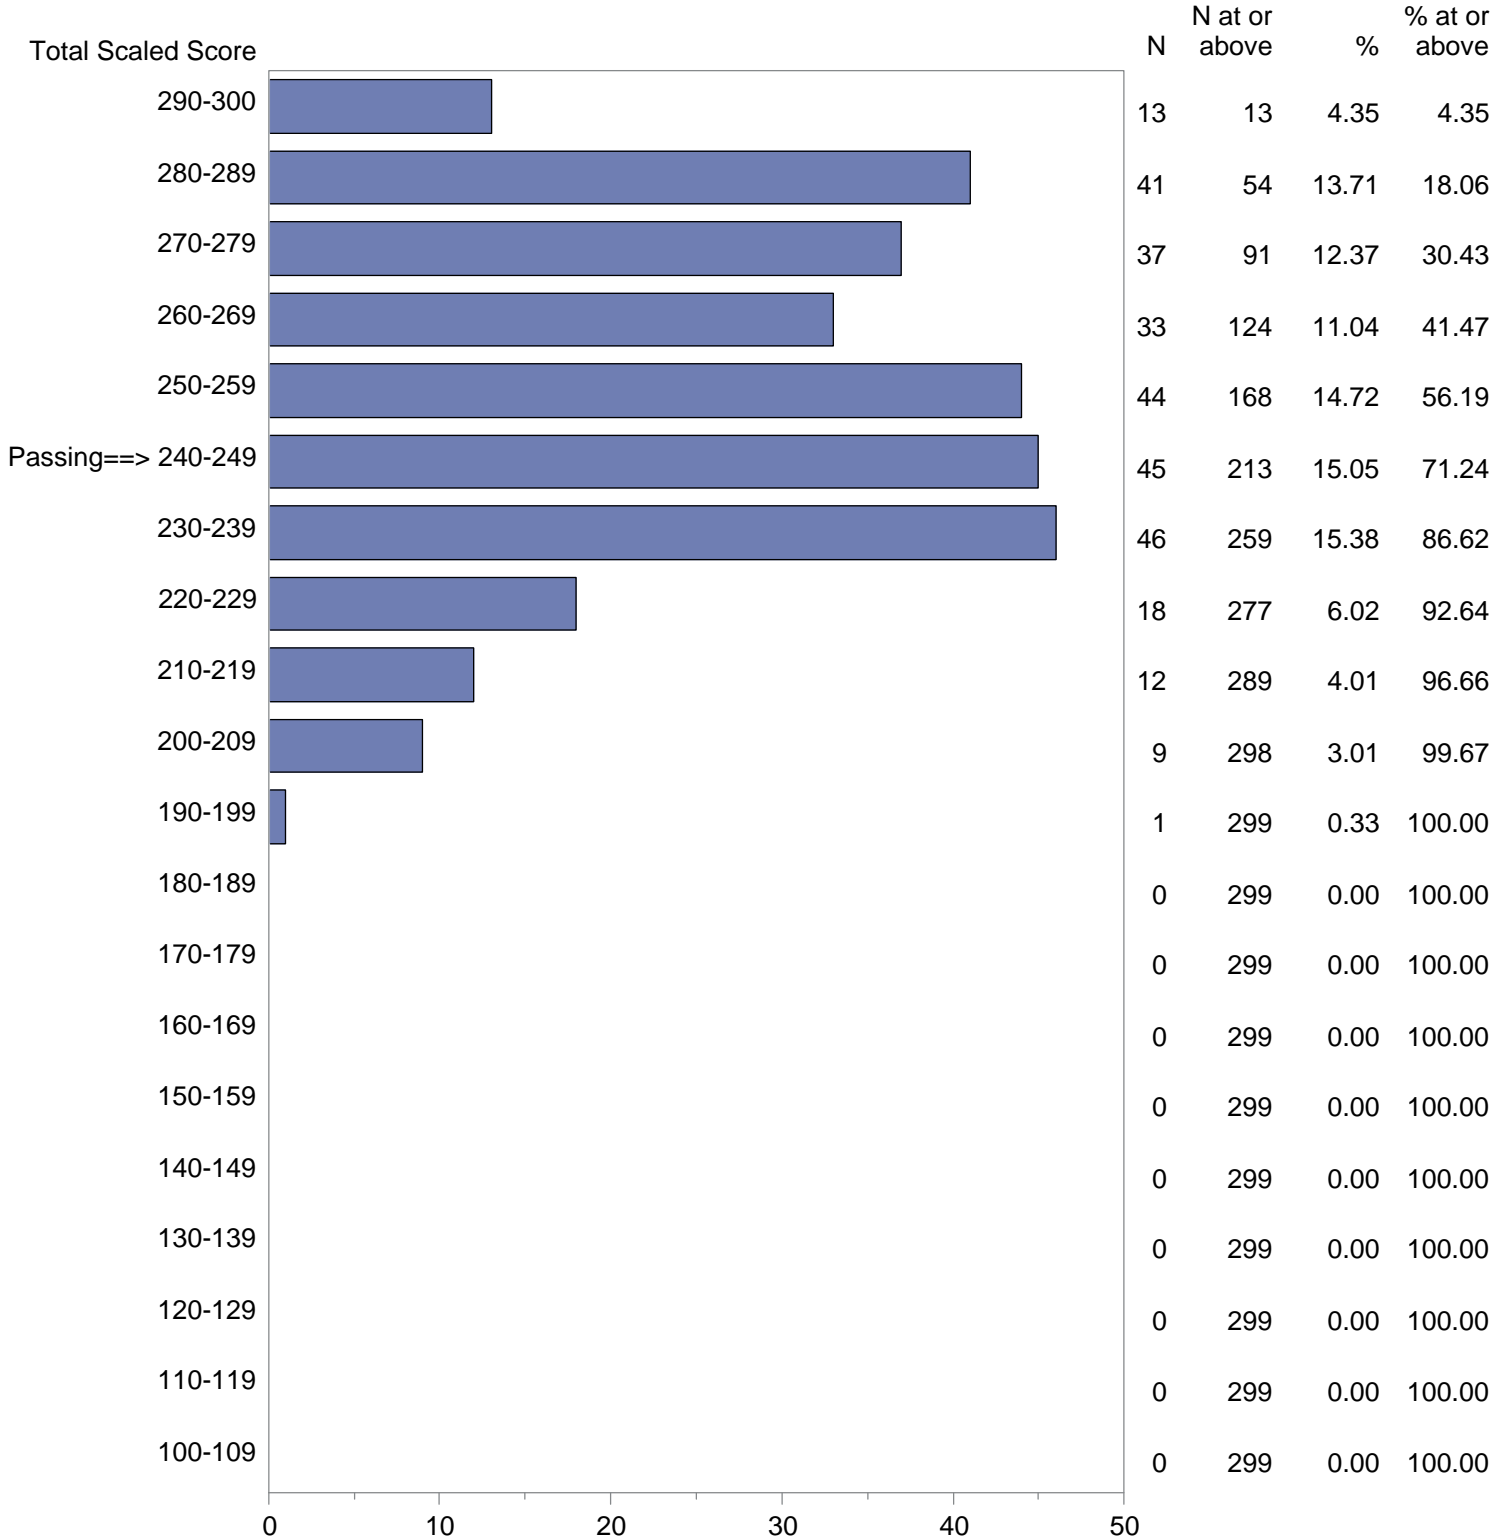

Massachusetts Tests for Educator Licensure (MTEL)
September 1, 2018 - August 31, 2019
Total Scaled Score Distribution by Test Field (All Forms)

Test Field=10 General Science

NOTE: The accompanying explanatory notes and interpretive cautions are an integral part of this report.