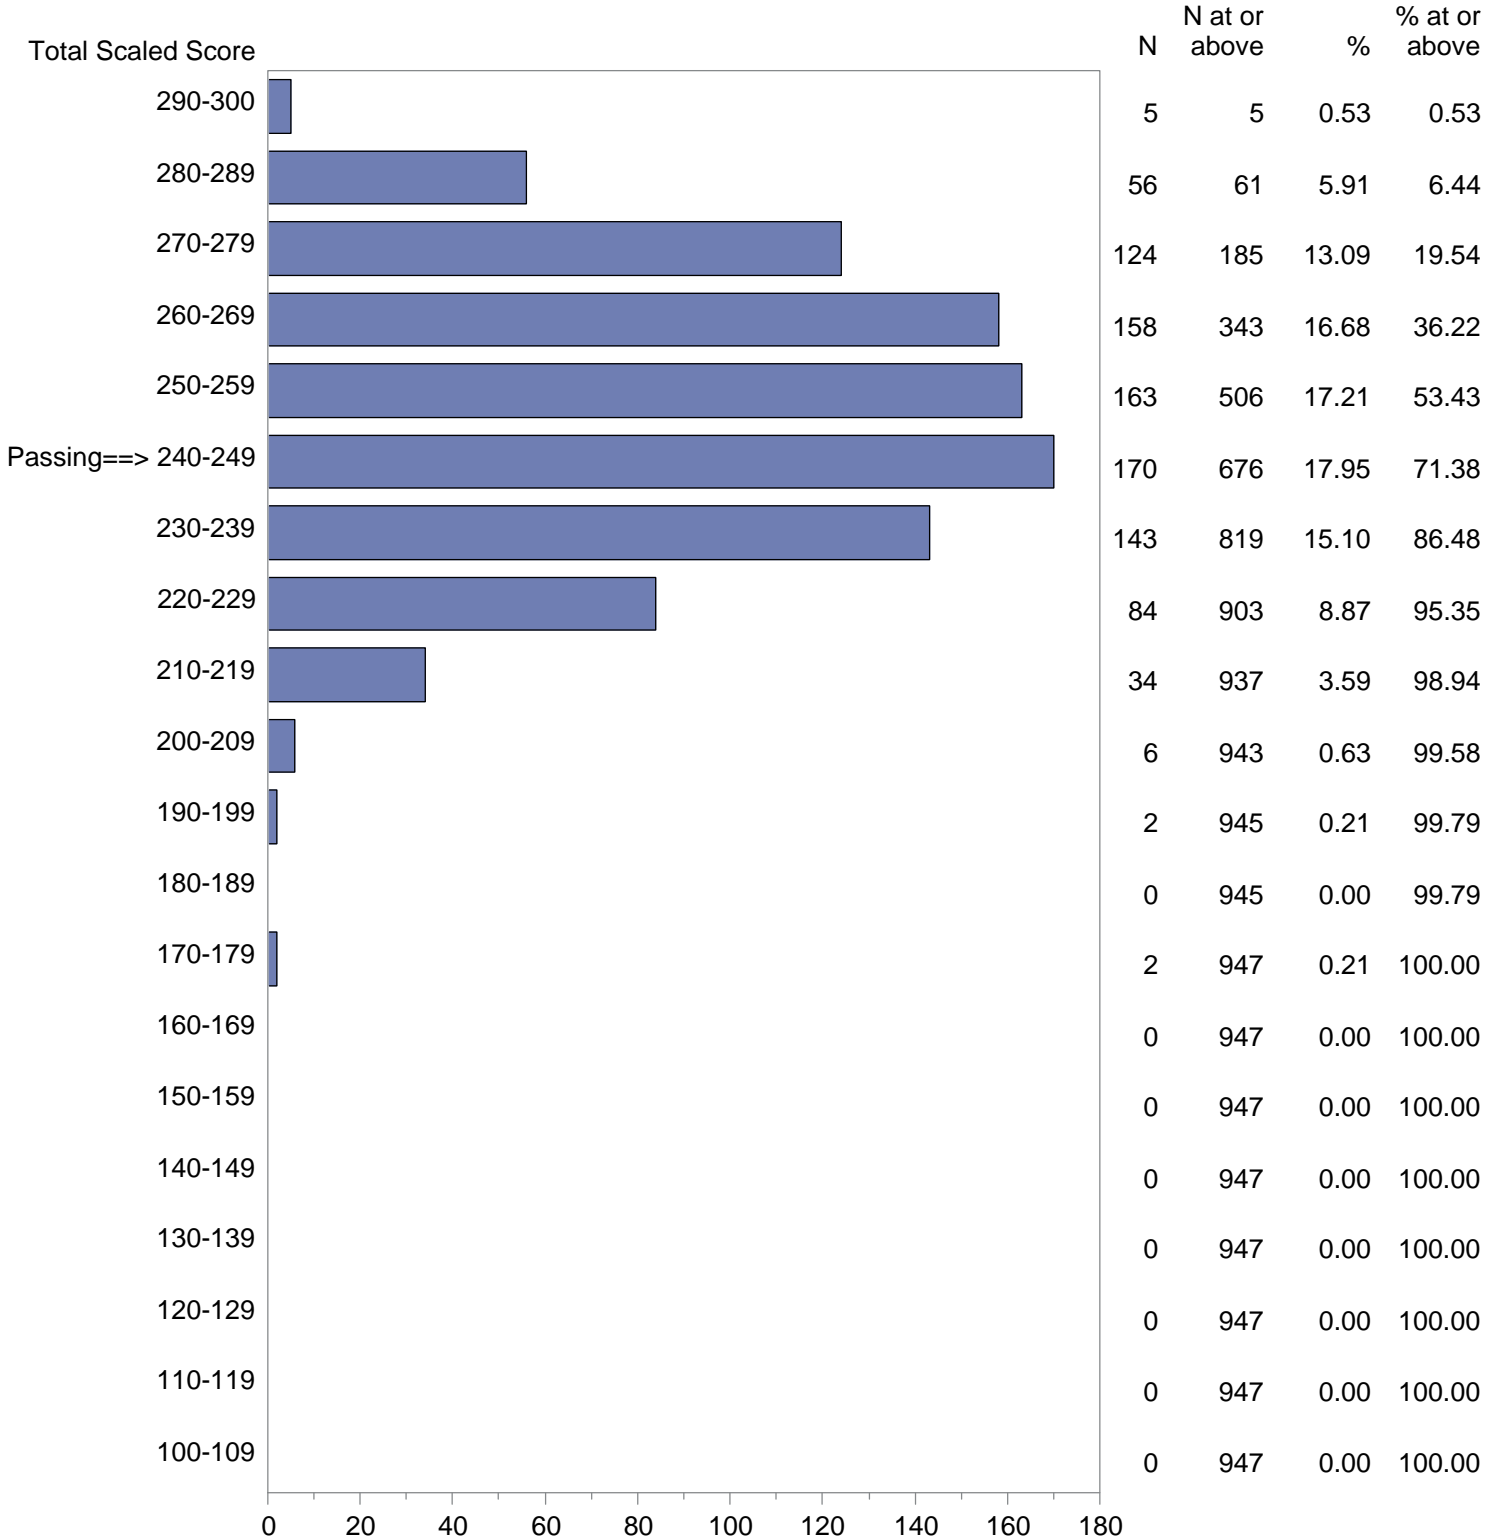

Massachusetts Tests for Educator Licensure (MTEL)
September 1, 2018 - August 31, 2019
Total Scaled Score Distribution by Test Field (All Forms)

Test Field=07 English

NOTE: The accompanying explanatory notes and interpretive cautions are an integral part of this report.