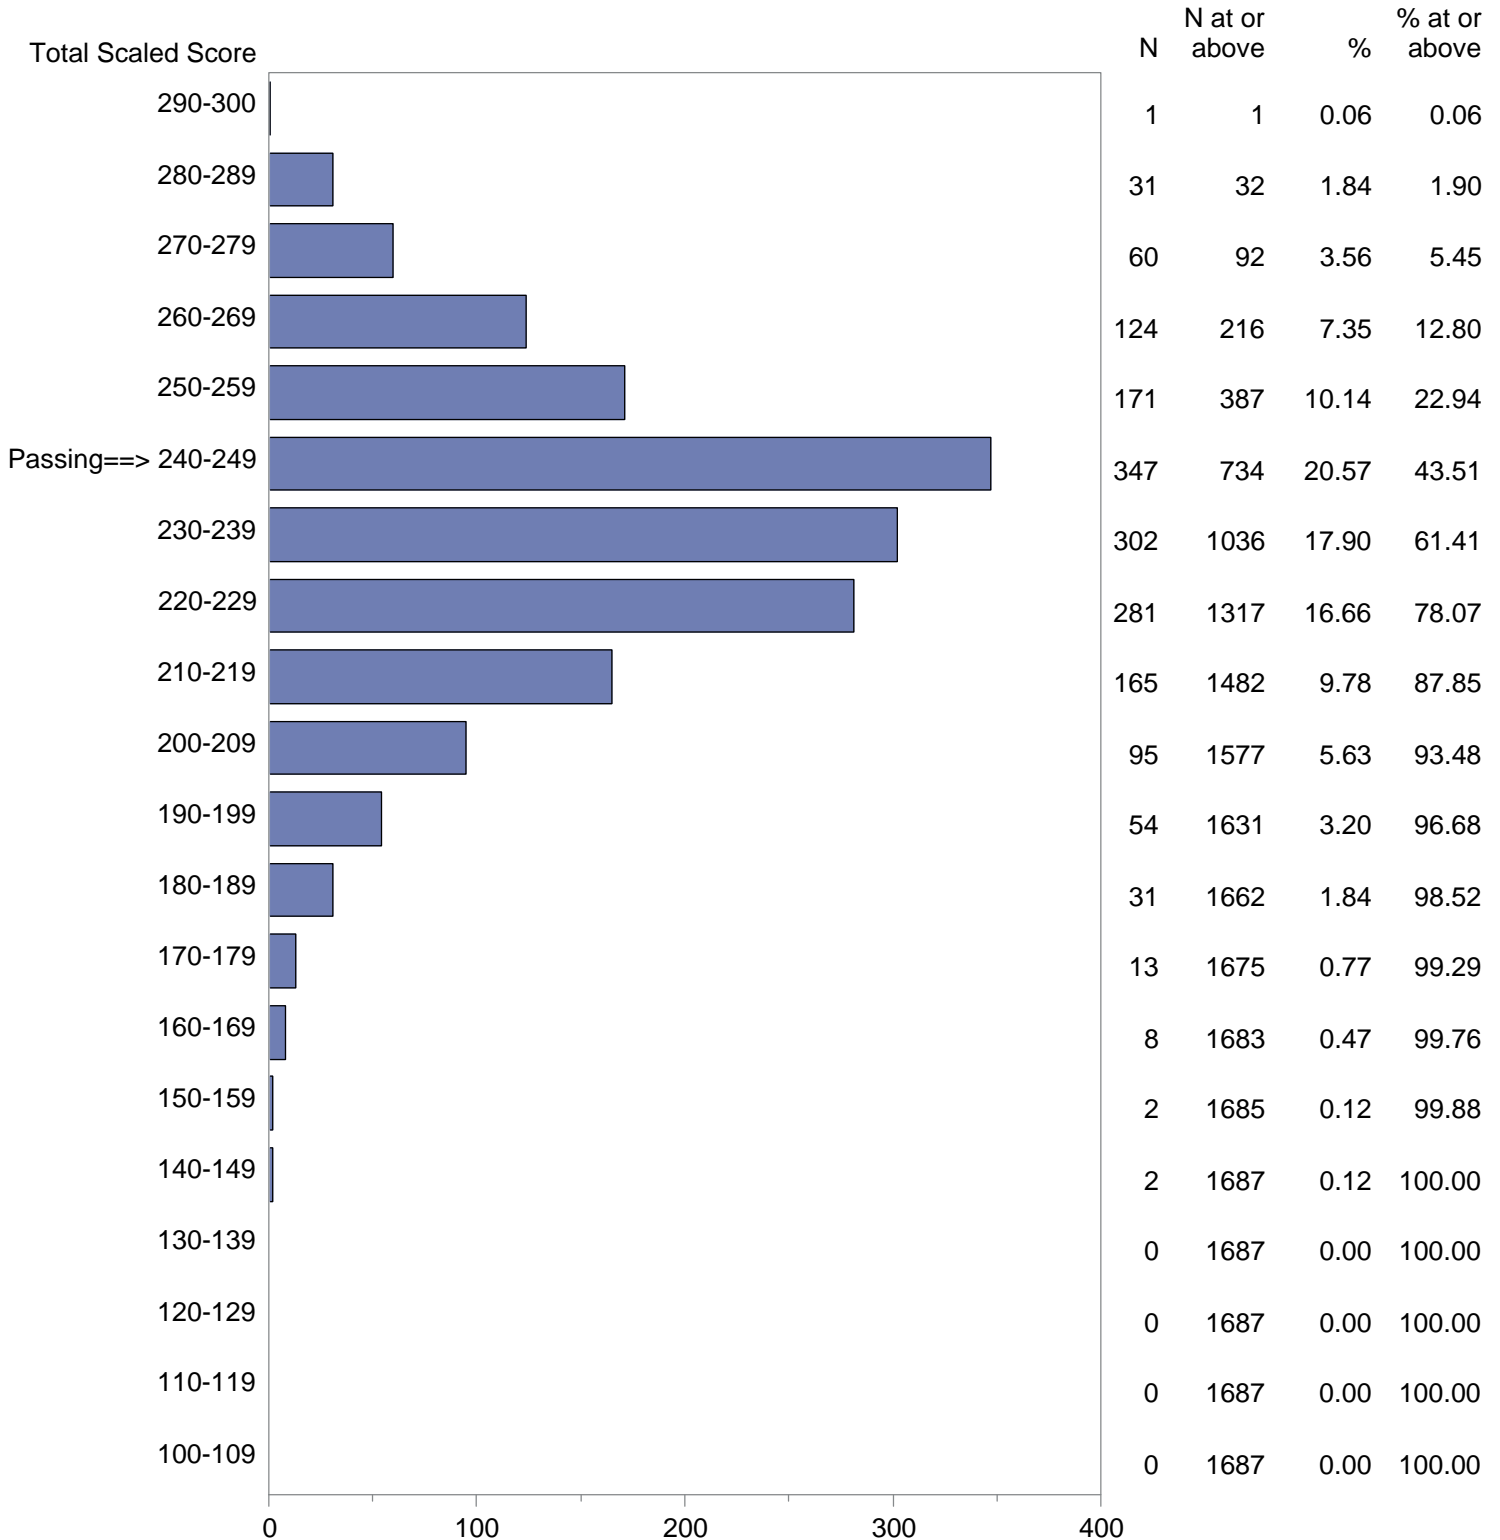

Massachusetts Tests for Educator Licensure (MTEL)
September 1, 2018 - August 31, 2019
Total Scaled Score Distribution by Test Field (All Forms)

Test Field=02 Early Childhood

NOTE: The accompanying explanatory notes and interpretive cautions are an integral part of this report.