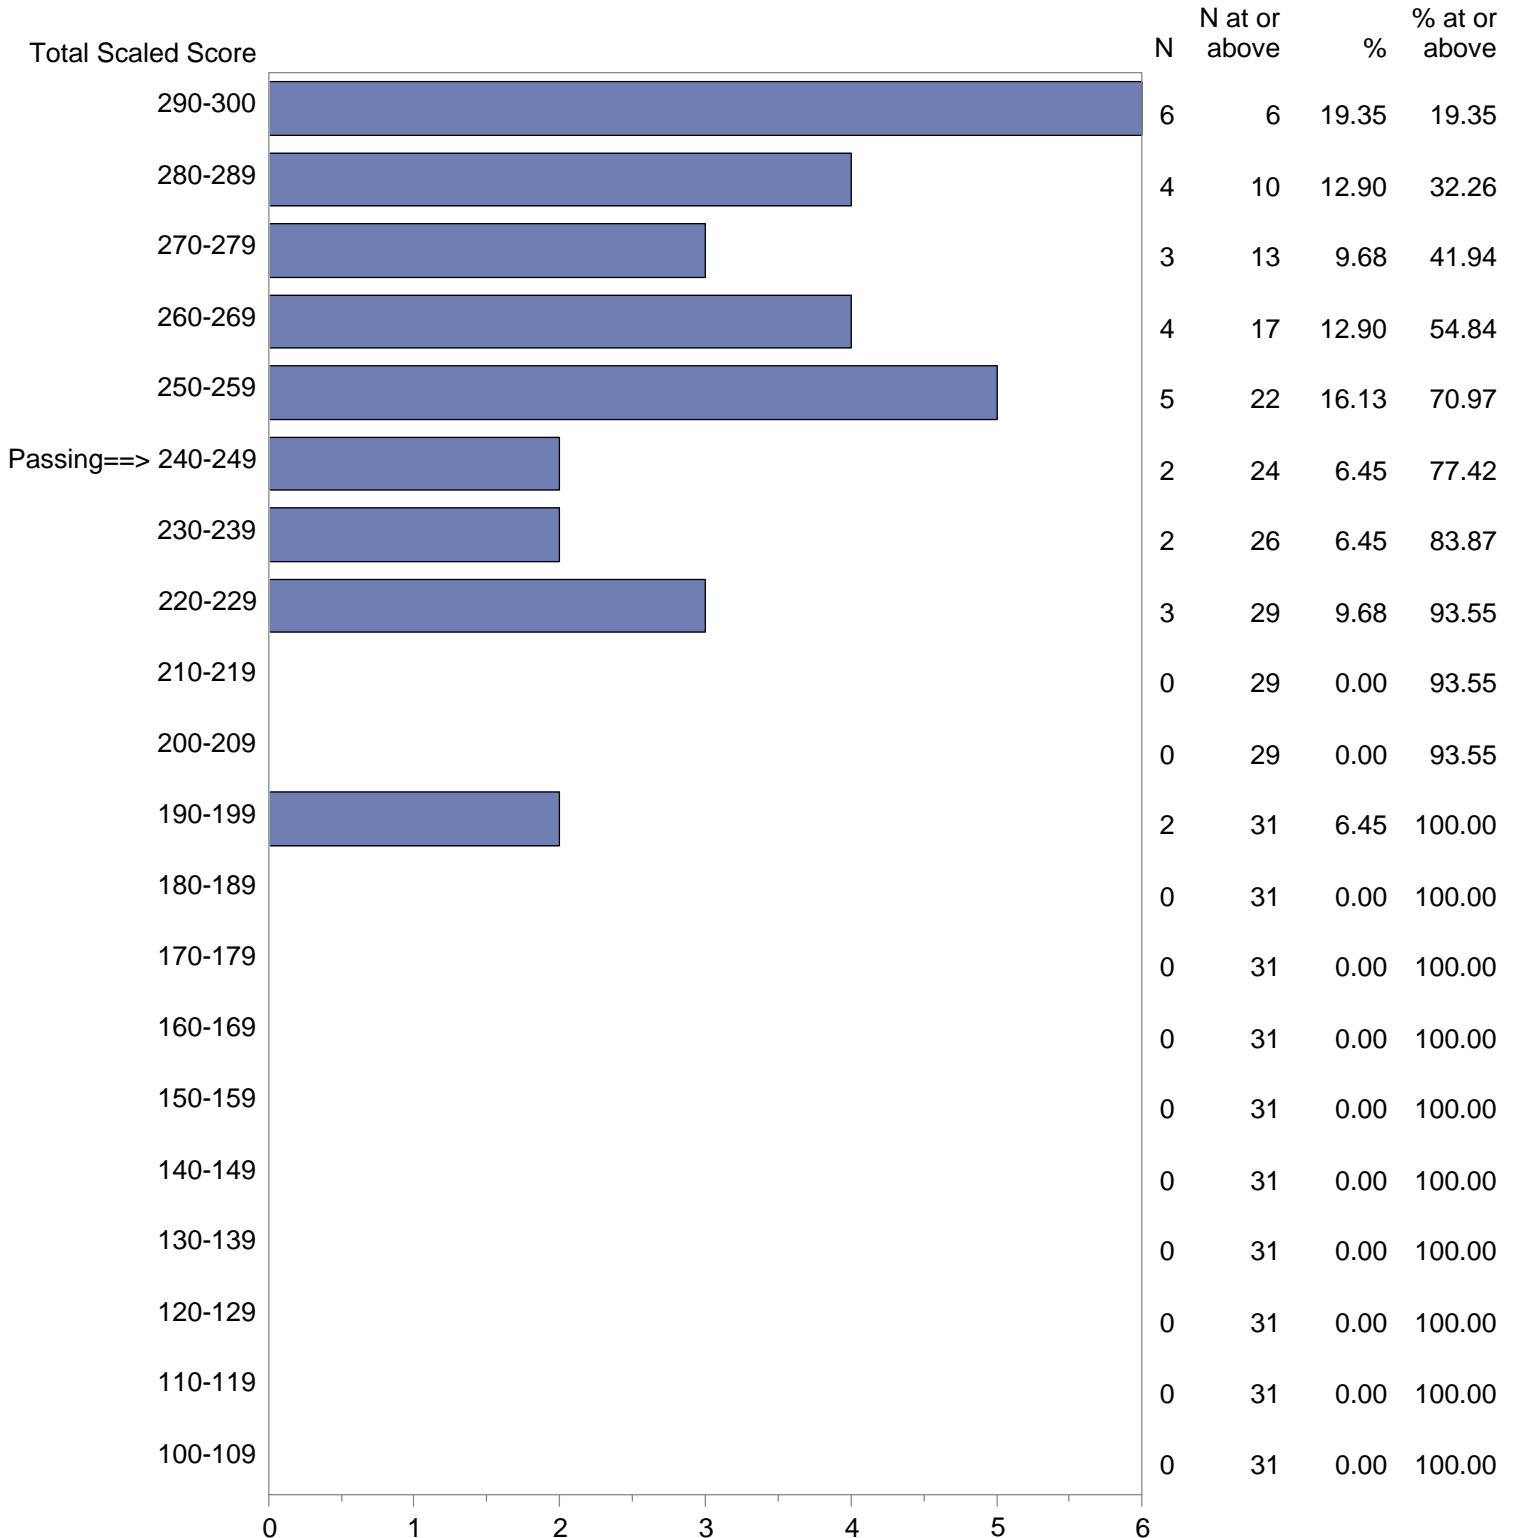

Massachusetts Tests for Educator Licensure (MTEL)
September 1, 2018 - August 31, 2019
Total Scaled Score Distribution by Test Field (All Forms)

Test Field=15 Latin and Classical Humanities

NOTE: The accompanying explanatory notes and interpretive cautions are an integral part of this report.