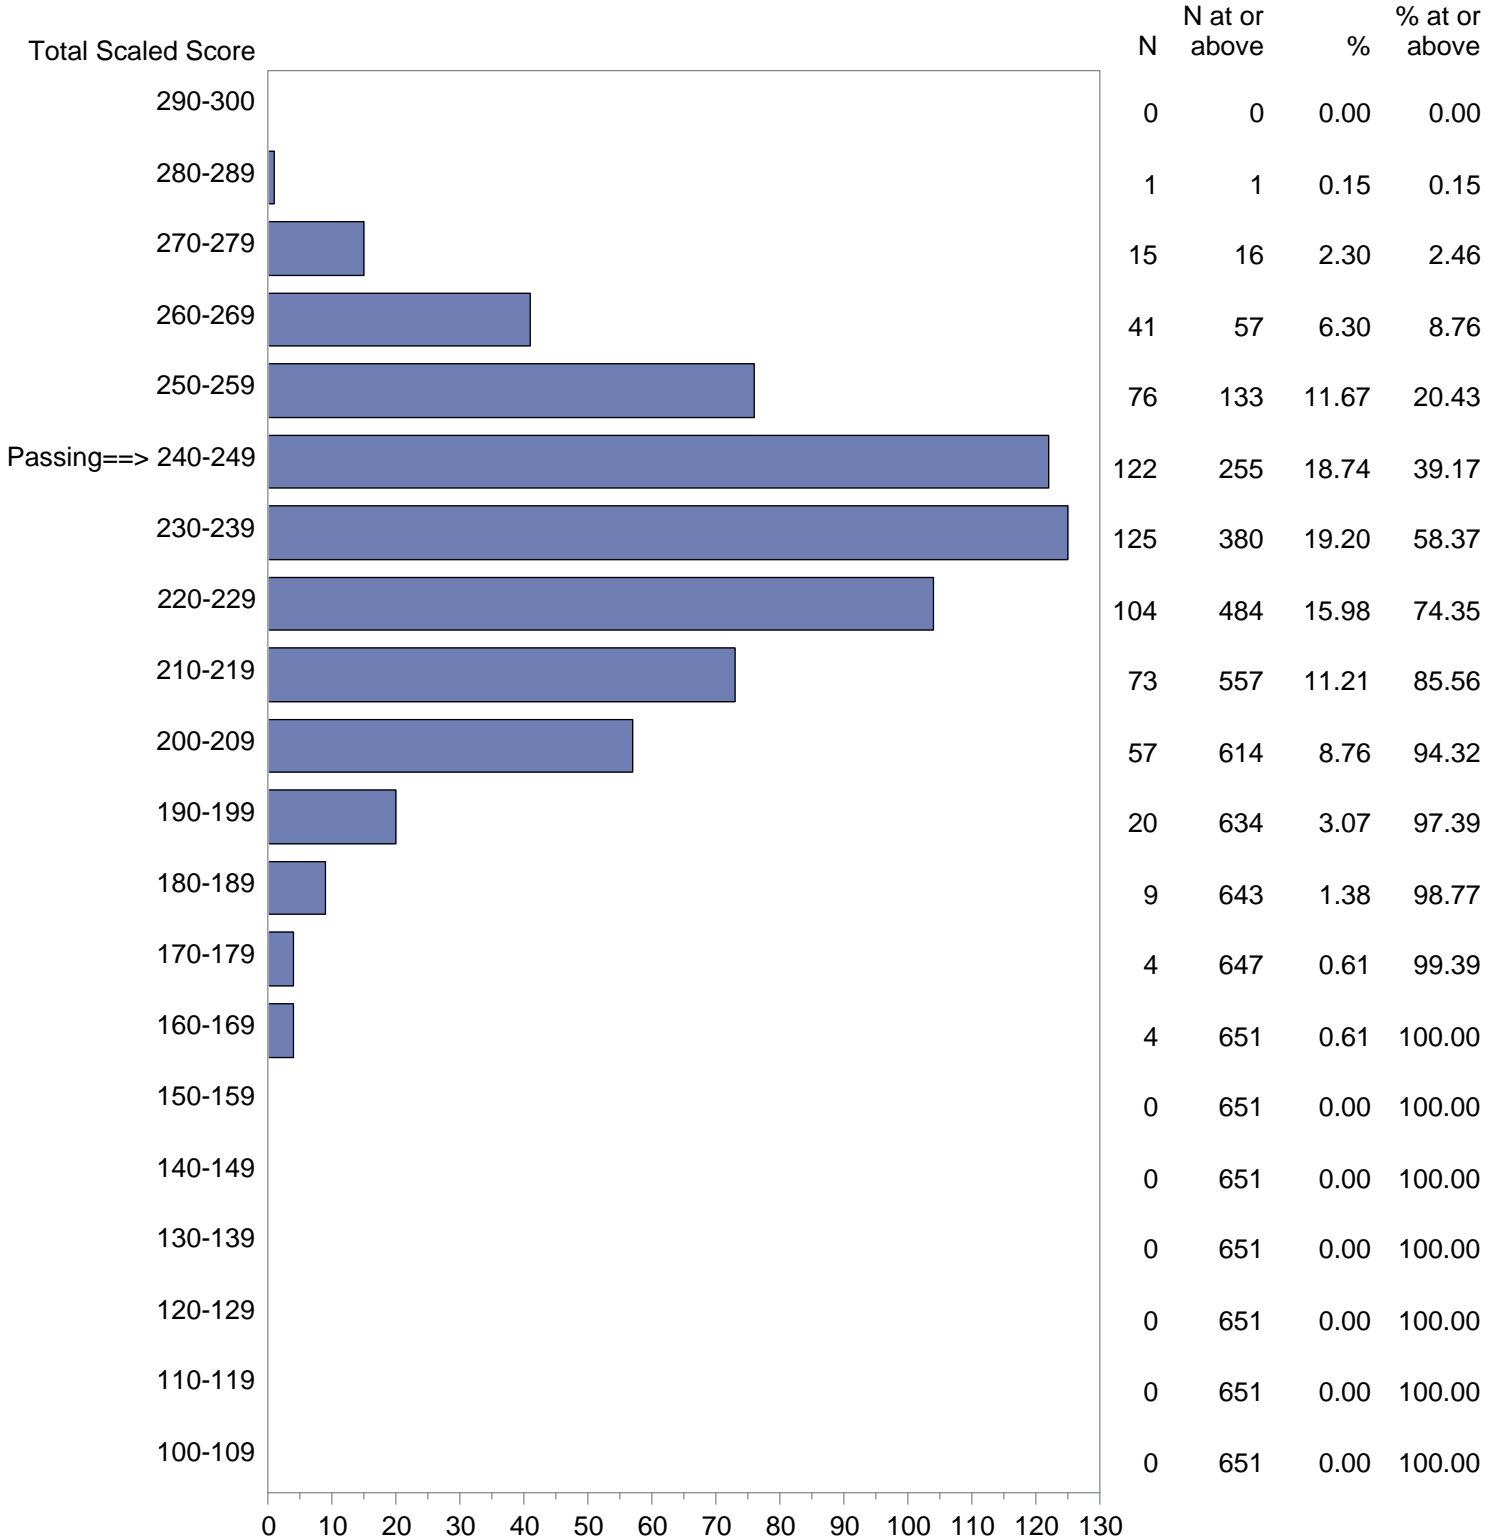

Massachusetts Tests for Educator Licensure (MTEL)
September 1, 2018 - August 31, 2019
Total Scaled Score Distribution by Test Field (All Forms)

Test Field=22 Physical Education

NOTE: The accompanying explanatory notes and interpretive cautions are an integral part of this report.