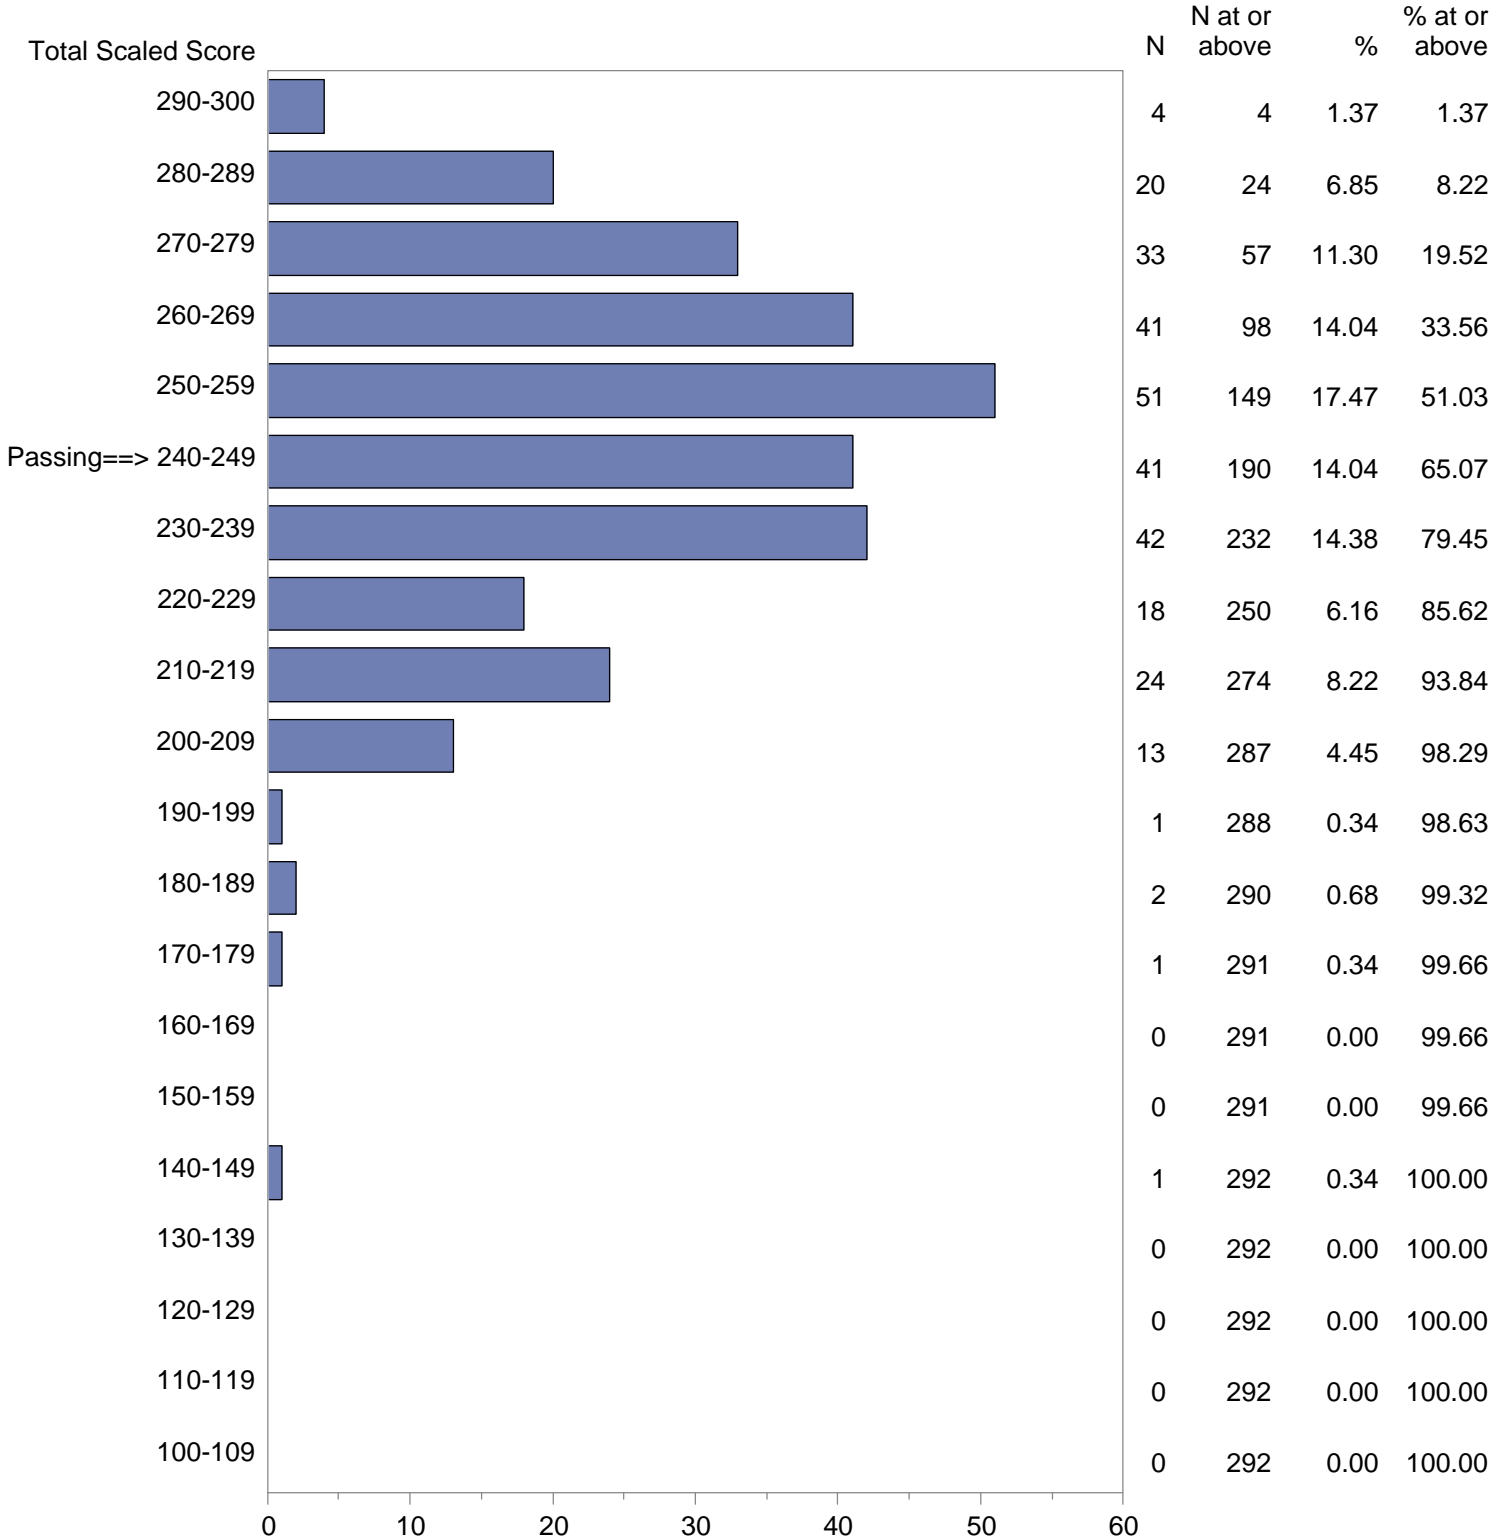

Massachusetts Tests for Educator Licensure (MTEL)
September 1, 2018 - August 31, 2019
Total Scaled Score Distribution by Test Field (All Forms)

Test Field=91 Vocational Technical Literacy Skills Test - Writing

NOTE: The accompanying explanatory notes and interpretive cautions are an integral part of this report.