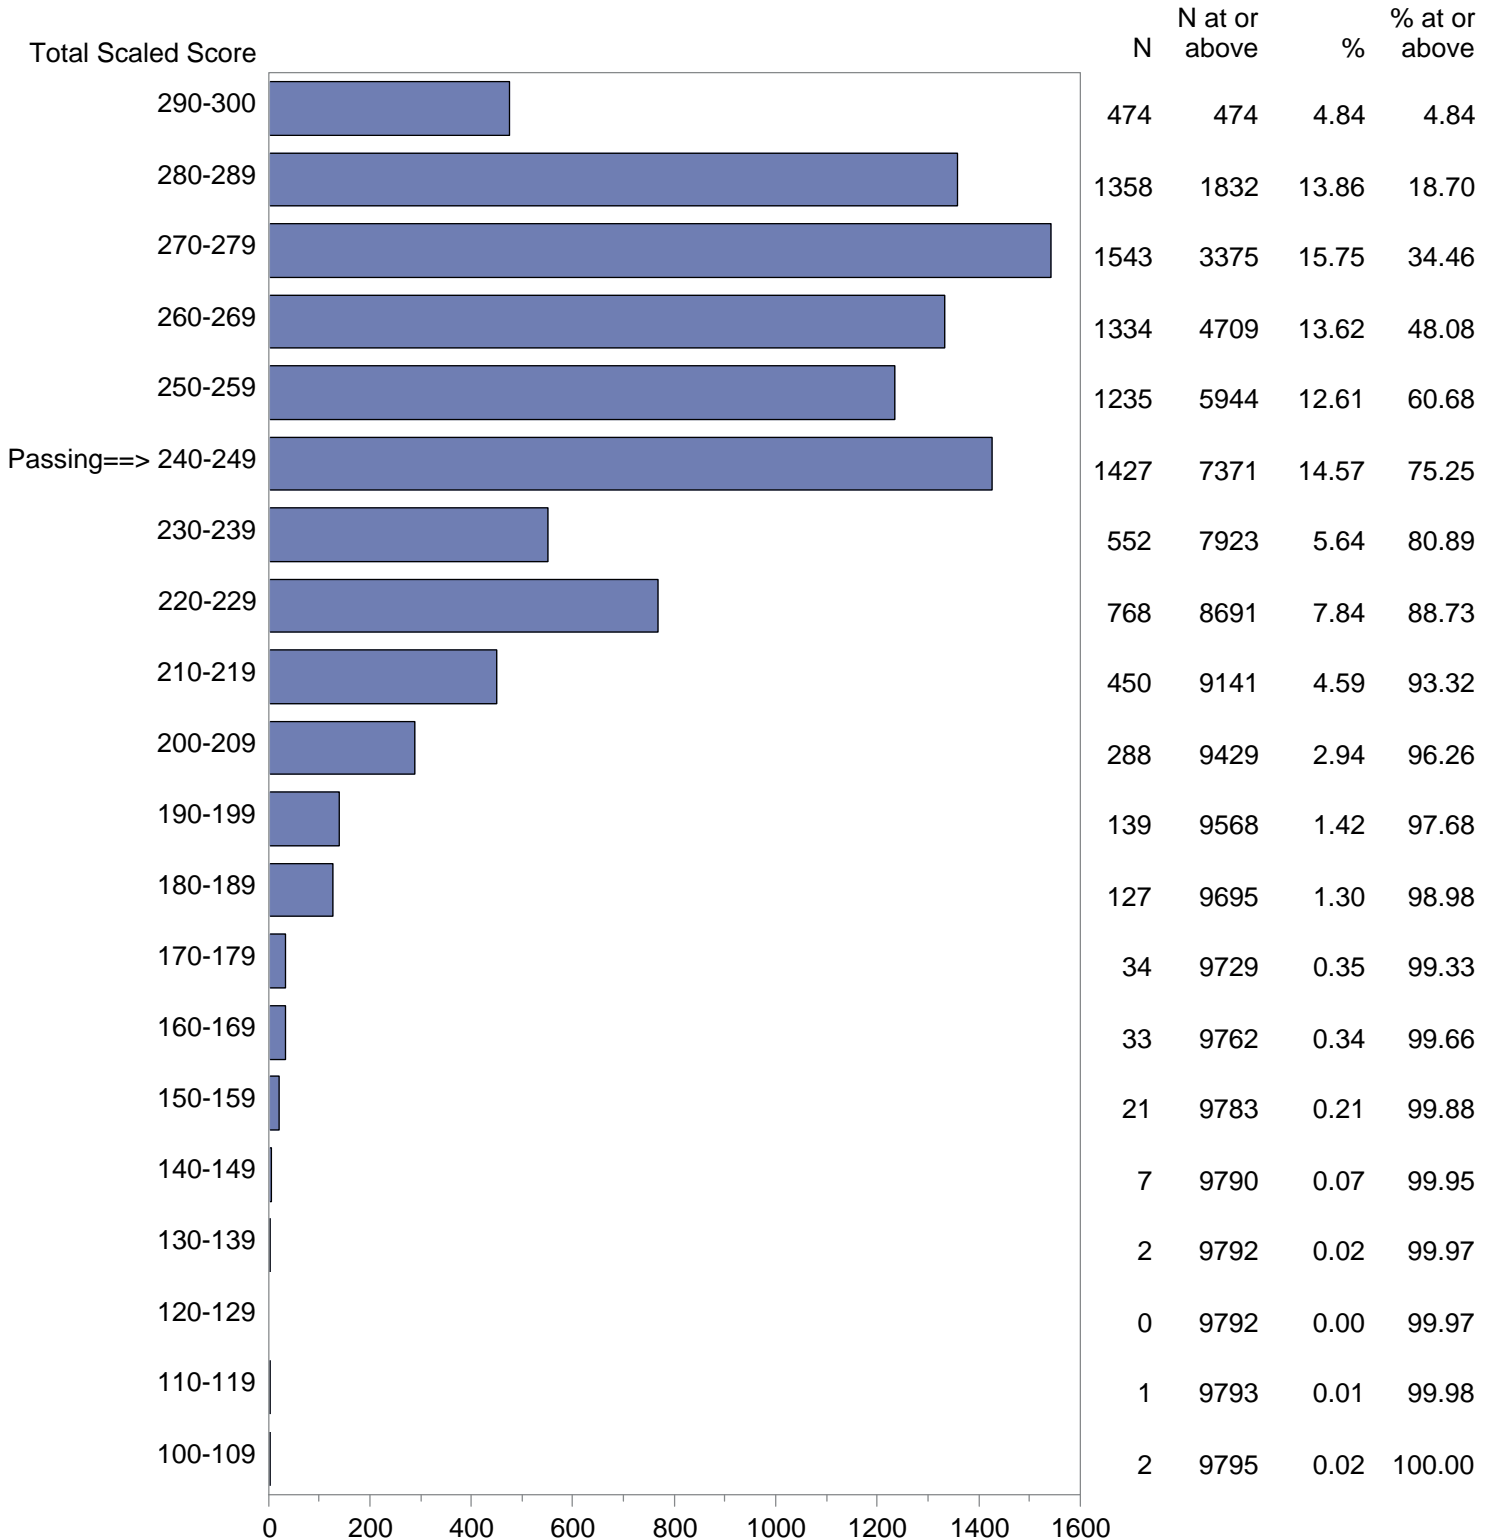

Massachusetts Tests for Educator Licensure (MTEL)  
September 1, 2018 - August 31, 2019  
Total Scaled Score Distribution by Test Field (All Forms)

Test Field=01 Communication and Literacy Skills - Reading