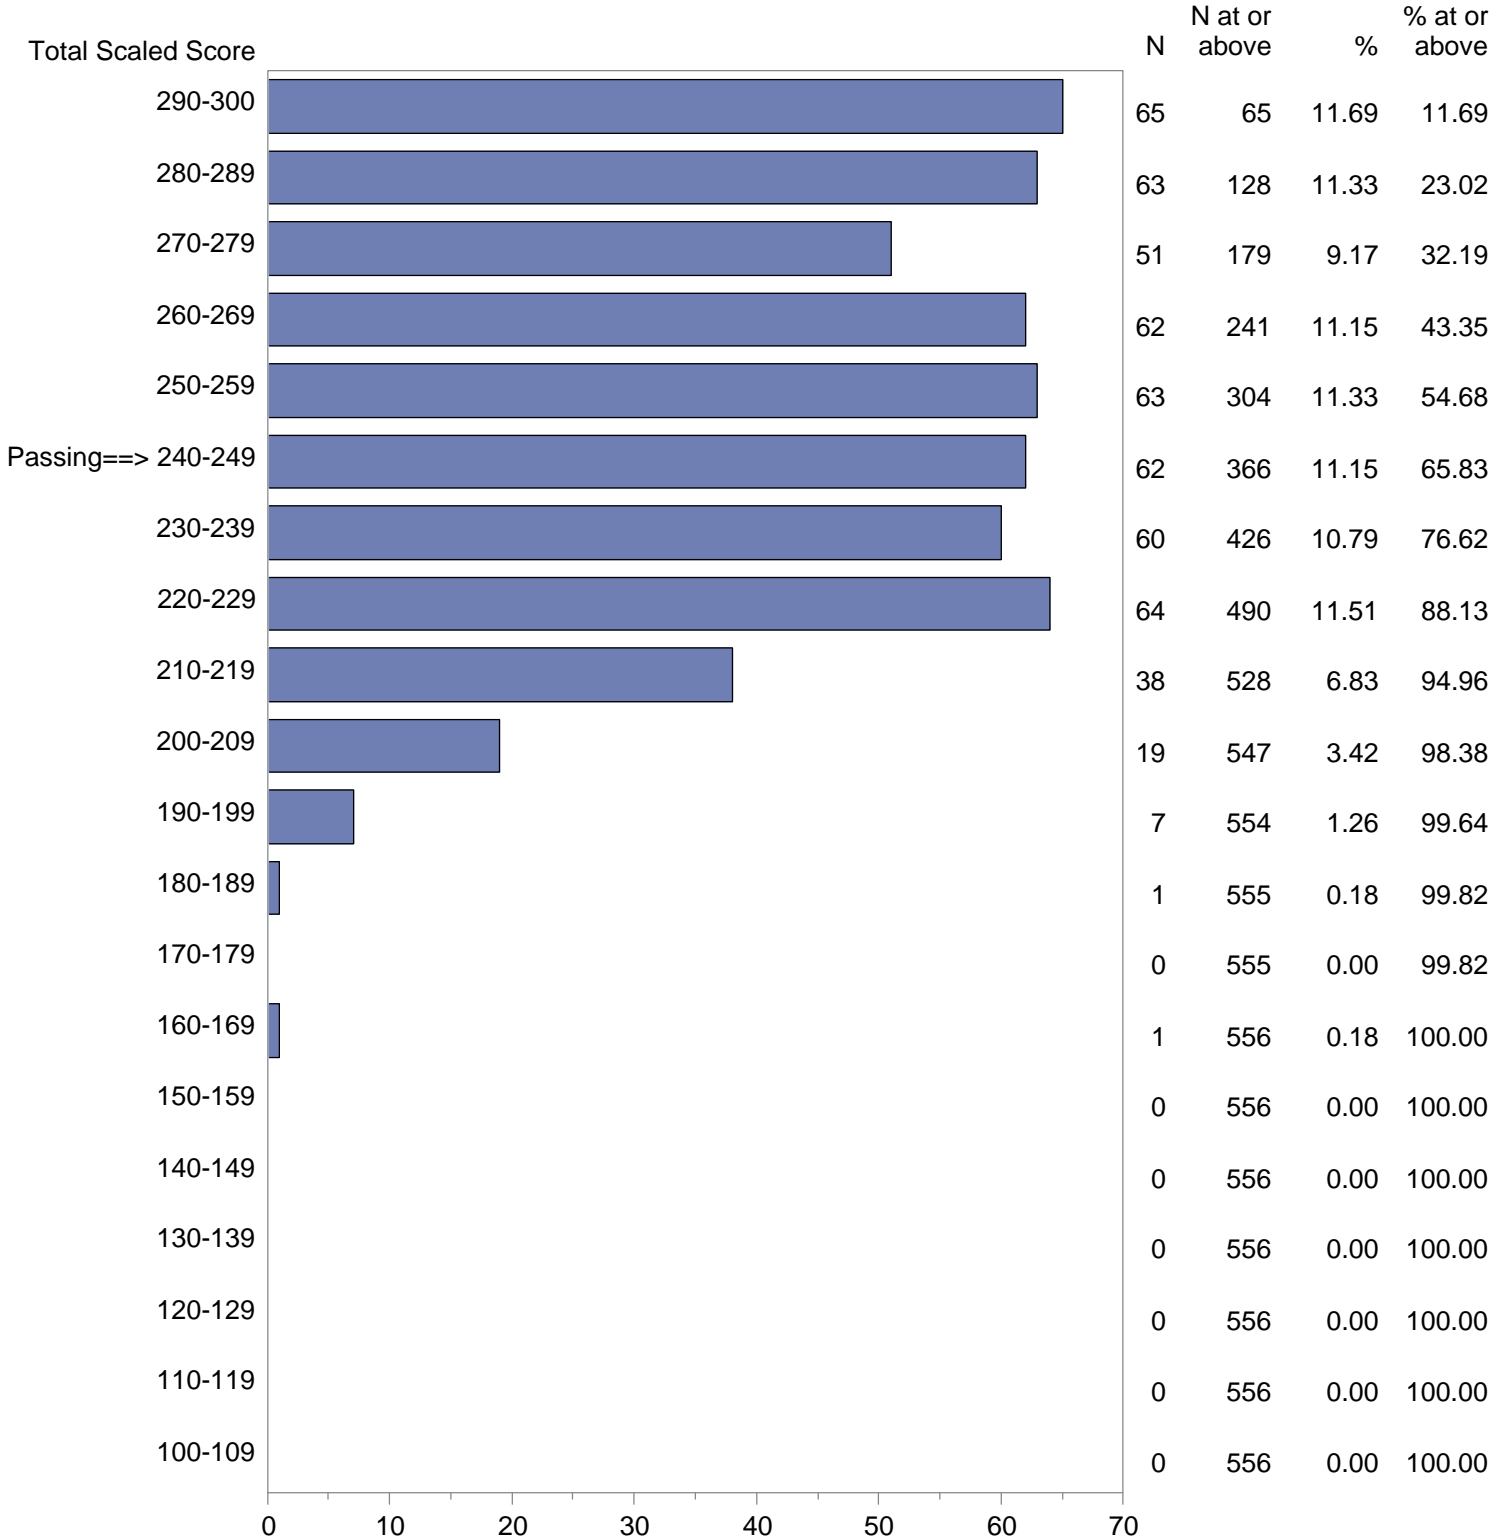

Massachusetts Tests for Educator Licensure (MTEL)
September 1, 2018 - August 31, 2019
Total Scaled Score Distribution by Test Field (All Forms)

Test Field=09 Mathematics

NOTE: The accompanying explanatory notes and interpretive cautions are an integral part of this report.