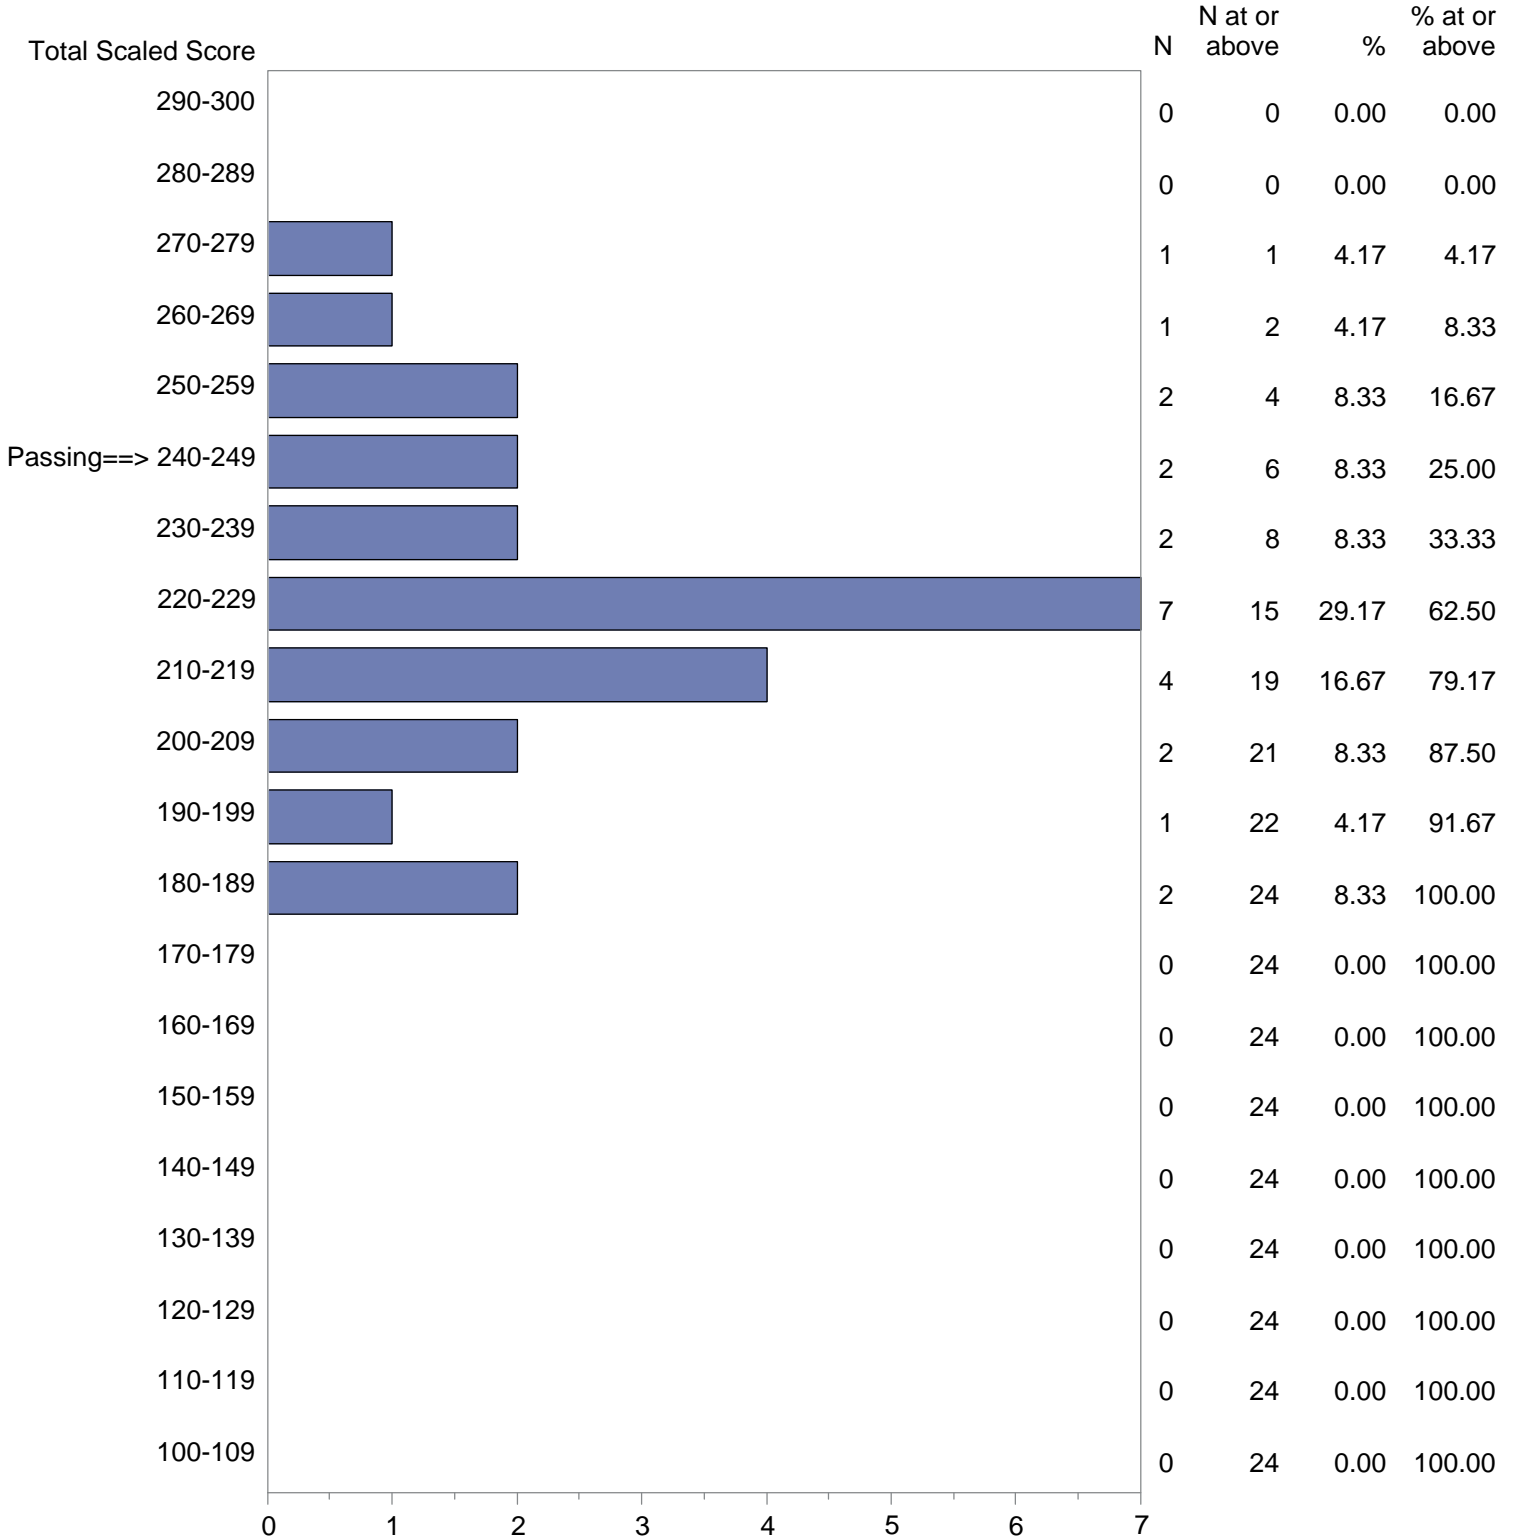

Massachusetts Tests for Educator Licensure (MTEL)
September 1, 2018 - August 31, 2019
Total Scaled Score Distribution by Test Field (All Forms)

Test Field=46 Dance

NOTE: The accompanying explanatory notes and interpretive cautions are an integral part of this report.