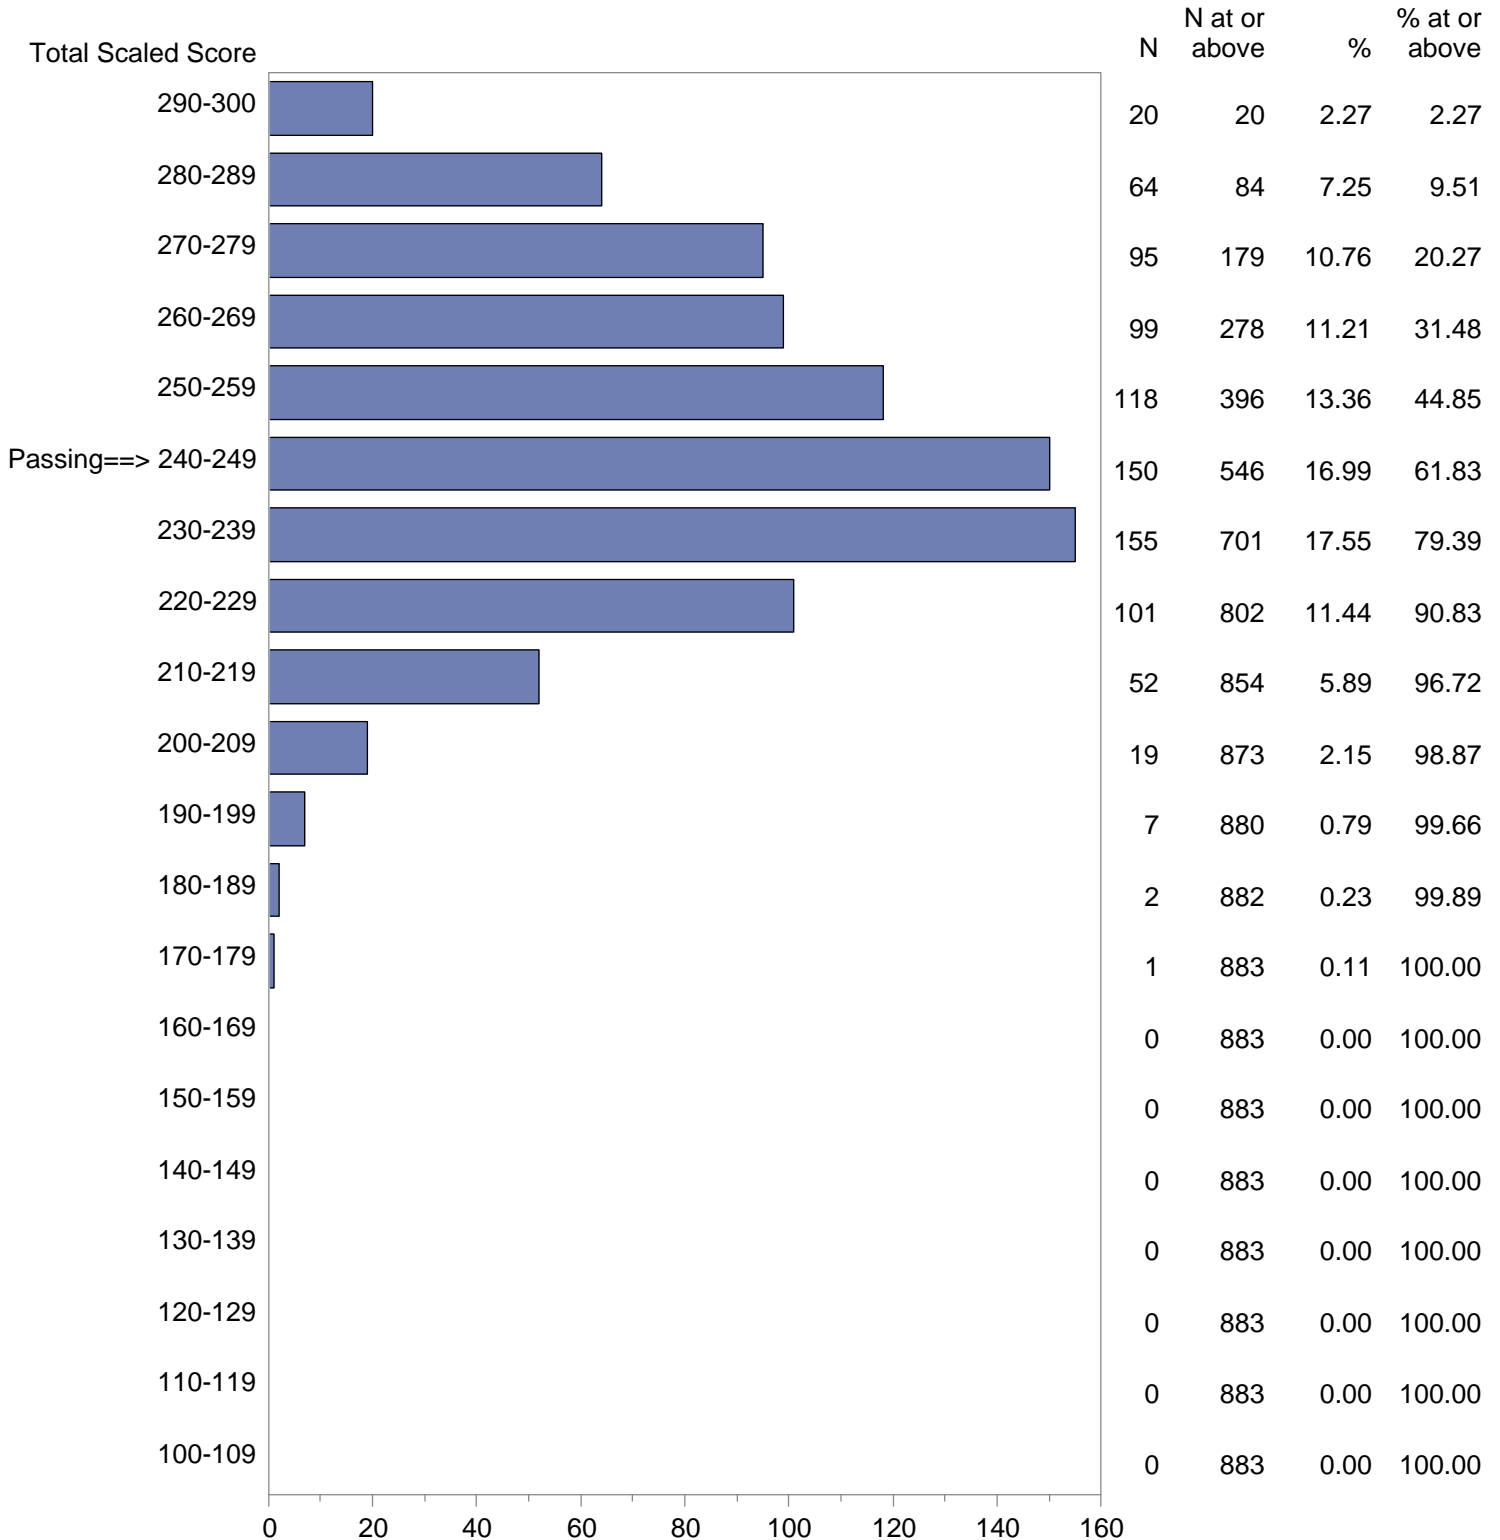

Massachusetts Tests for Educator Licensure (MTEL)
September 1, 2018 - August 31, 2019
Total Scaled Score Distribution by Test Field (All Forms)

Test Field=06 History

NOTE: The accompanying explanatory notes and interpretive cautions are an integral part of this report.