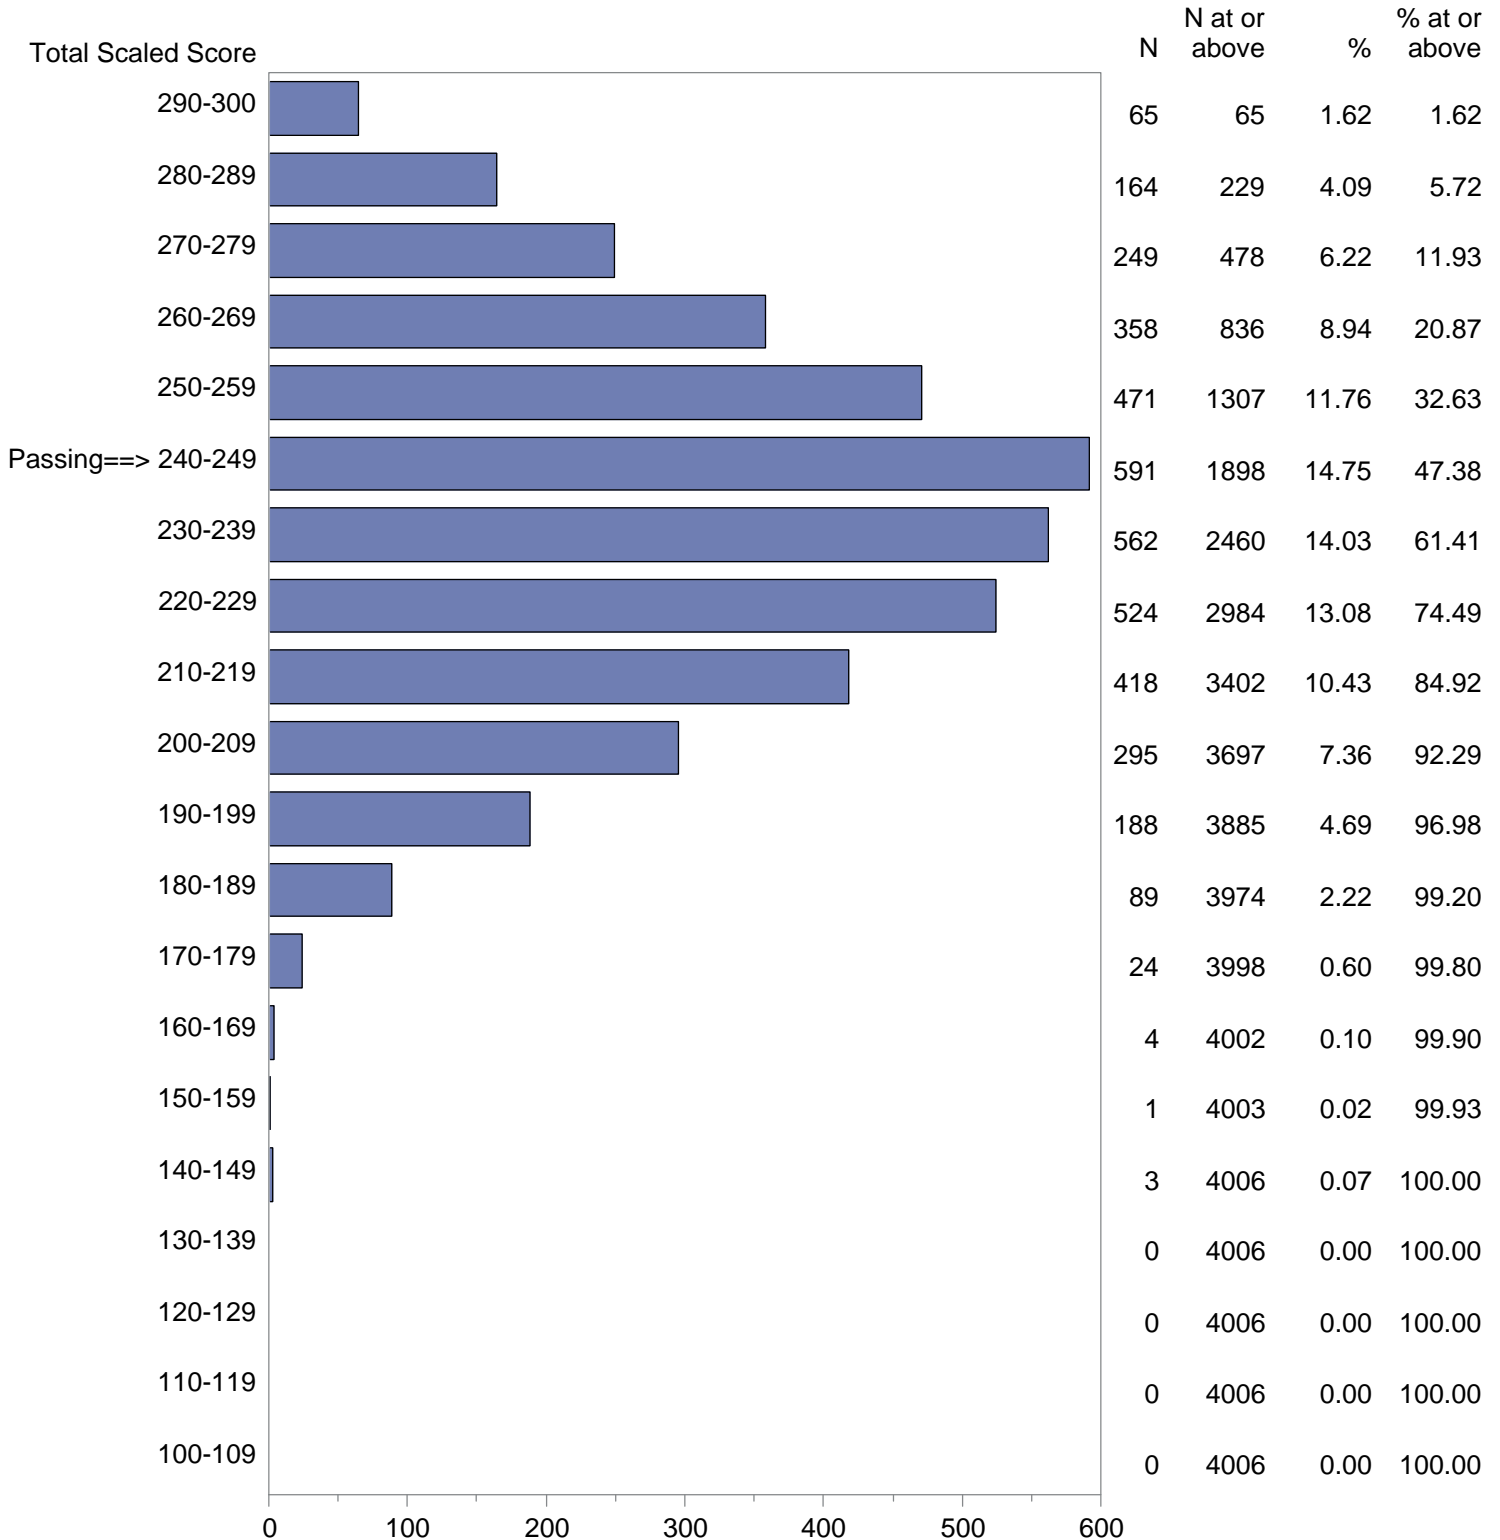

Massachusetts Tests for Educator Licensure (MTEL)
September 1, 2018 - August 31, 2019
Total Scaled Score Distribution by Test Field (All Forms)

Test Field=03 General Curriculum - Mathematics

NOTE: The accompanying explanatory notes and interpretive cautions are an integral part of this report.