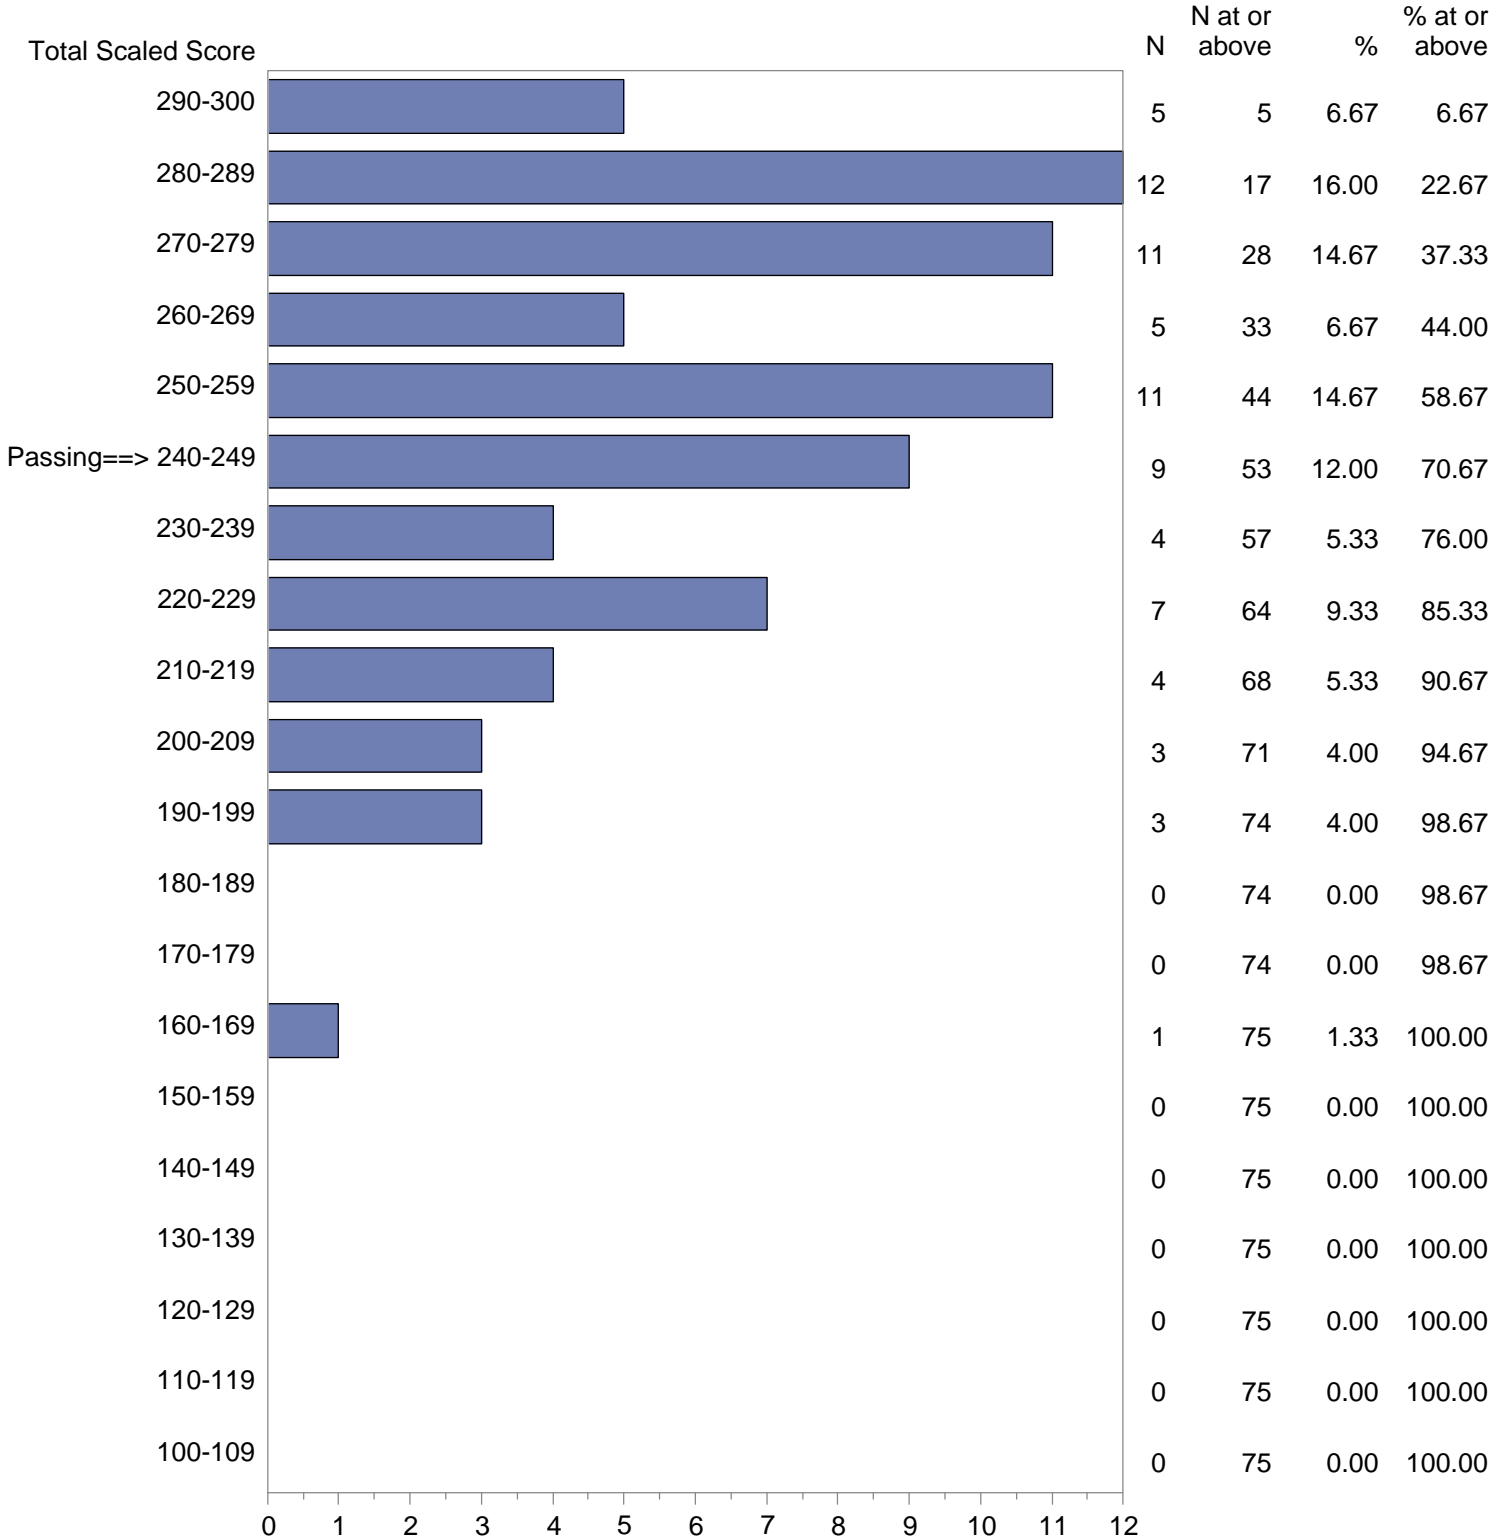

Massachusetts Tests for Educator Licensure (MTEL)
September 1, 2018 - August 31, 2019
Total Scaled Score Distribution by Test Field (All Forms)

Test Field=26 French

NOTE: The accompanying explanatory notes and interpretive cautions are an integral part of this report.