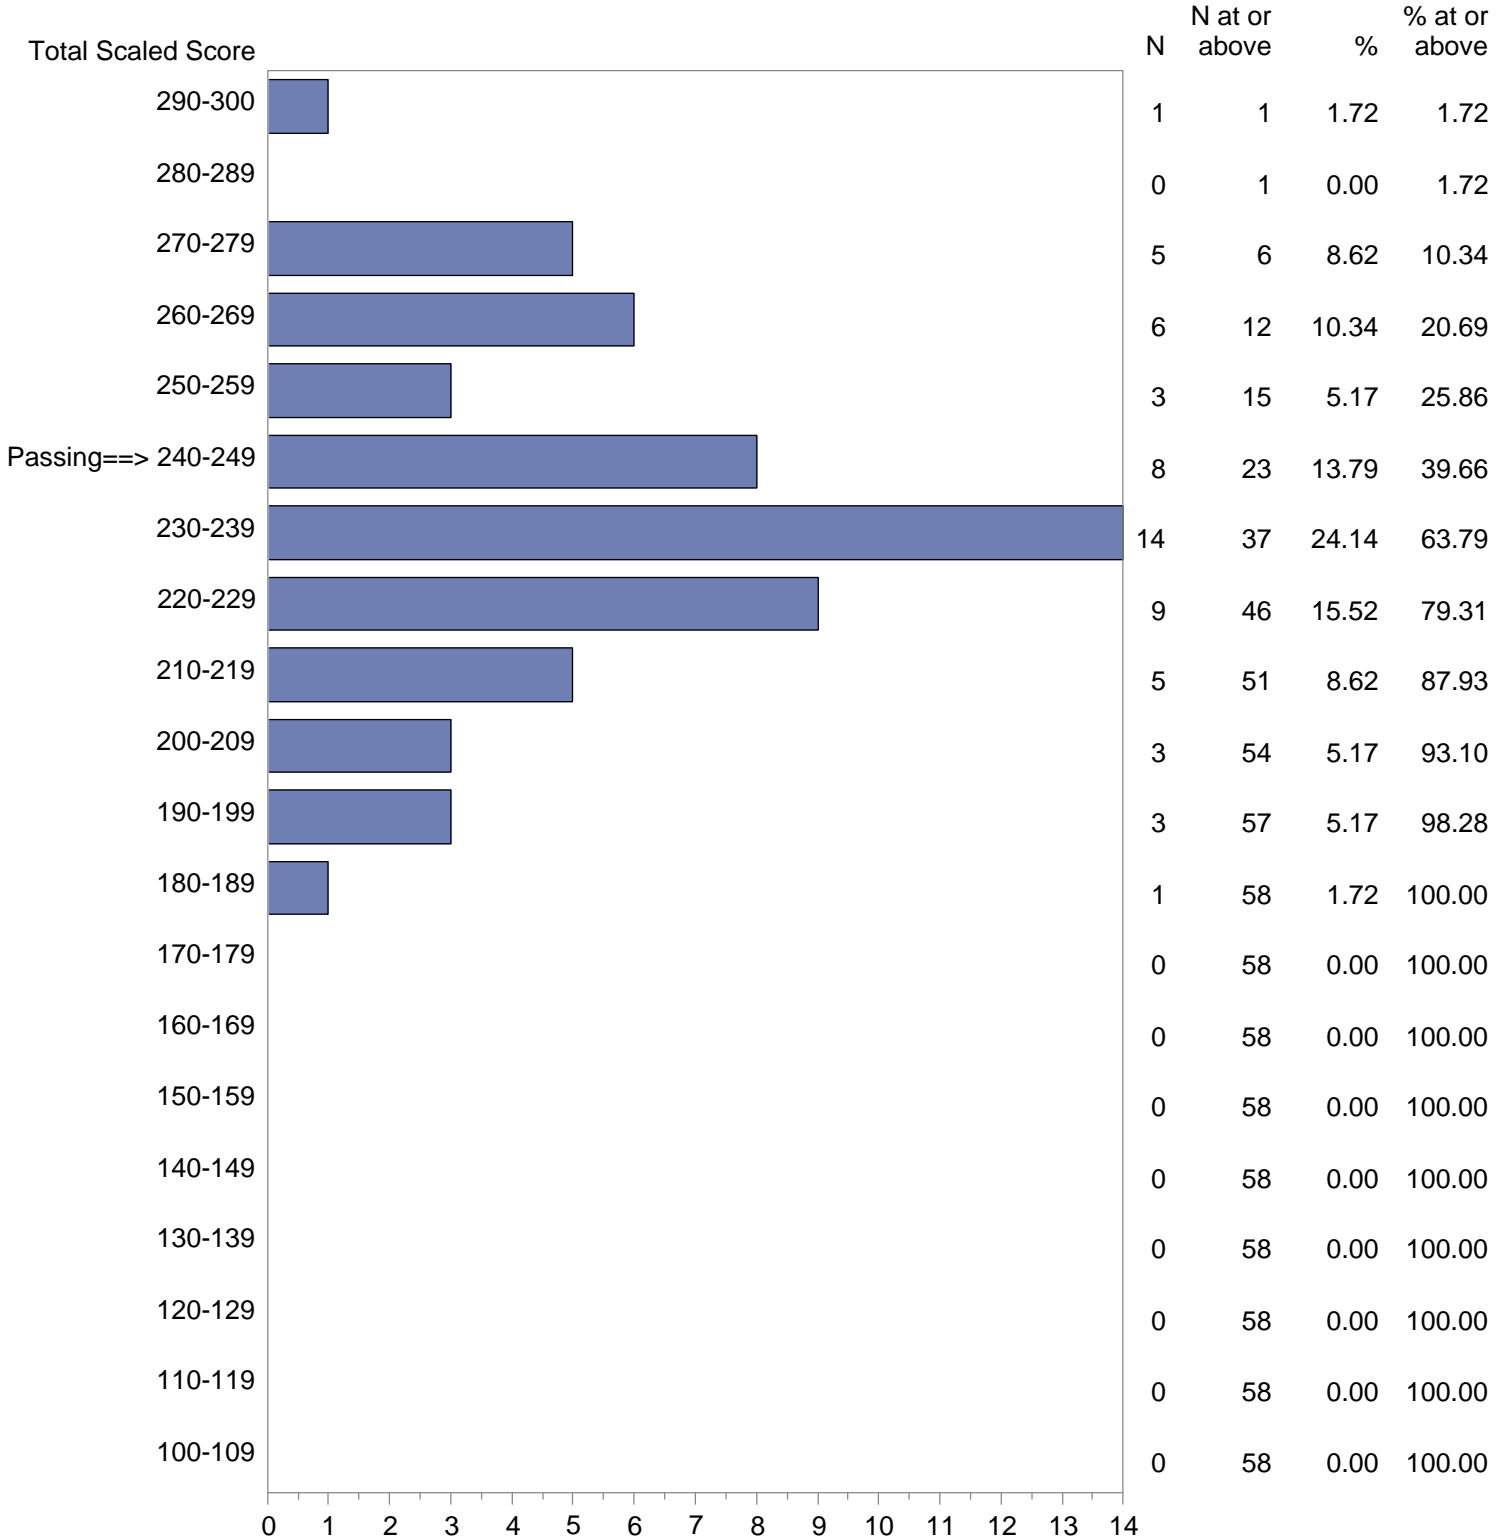

Massachusetts Tests for Educator Licensure (MTEL)
September 1, 2018 - August 31, 2019
Total Scaled Score Distribution by Test Field (All Forms)

Test Field=14 Earth Science

NOTE: The accompanying explanatory notes and interpretive cautions are an integral part of this report.