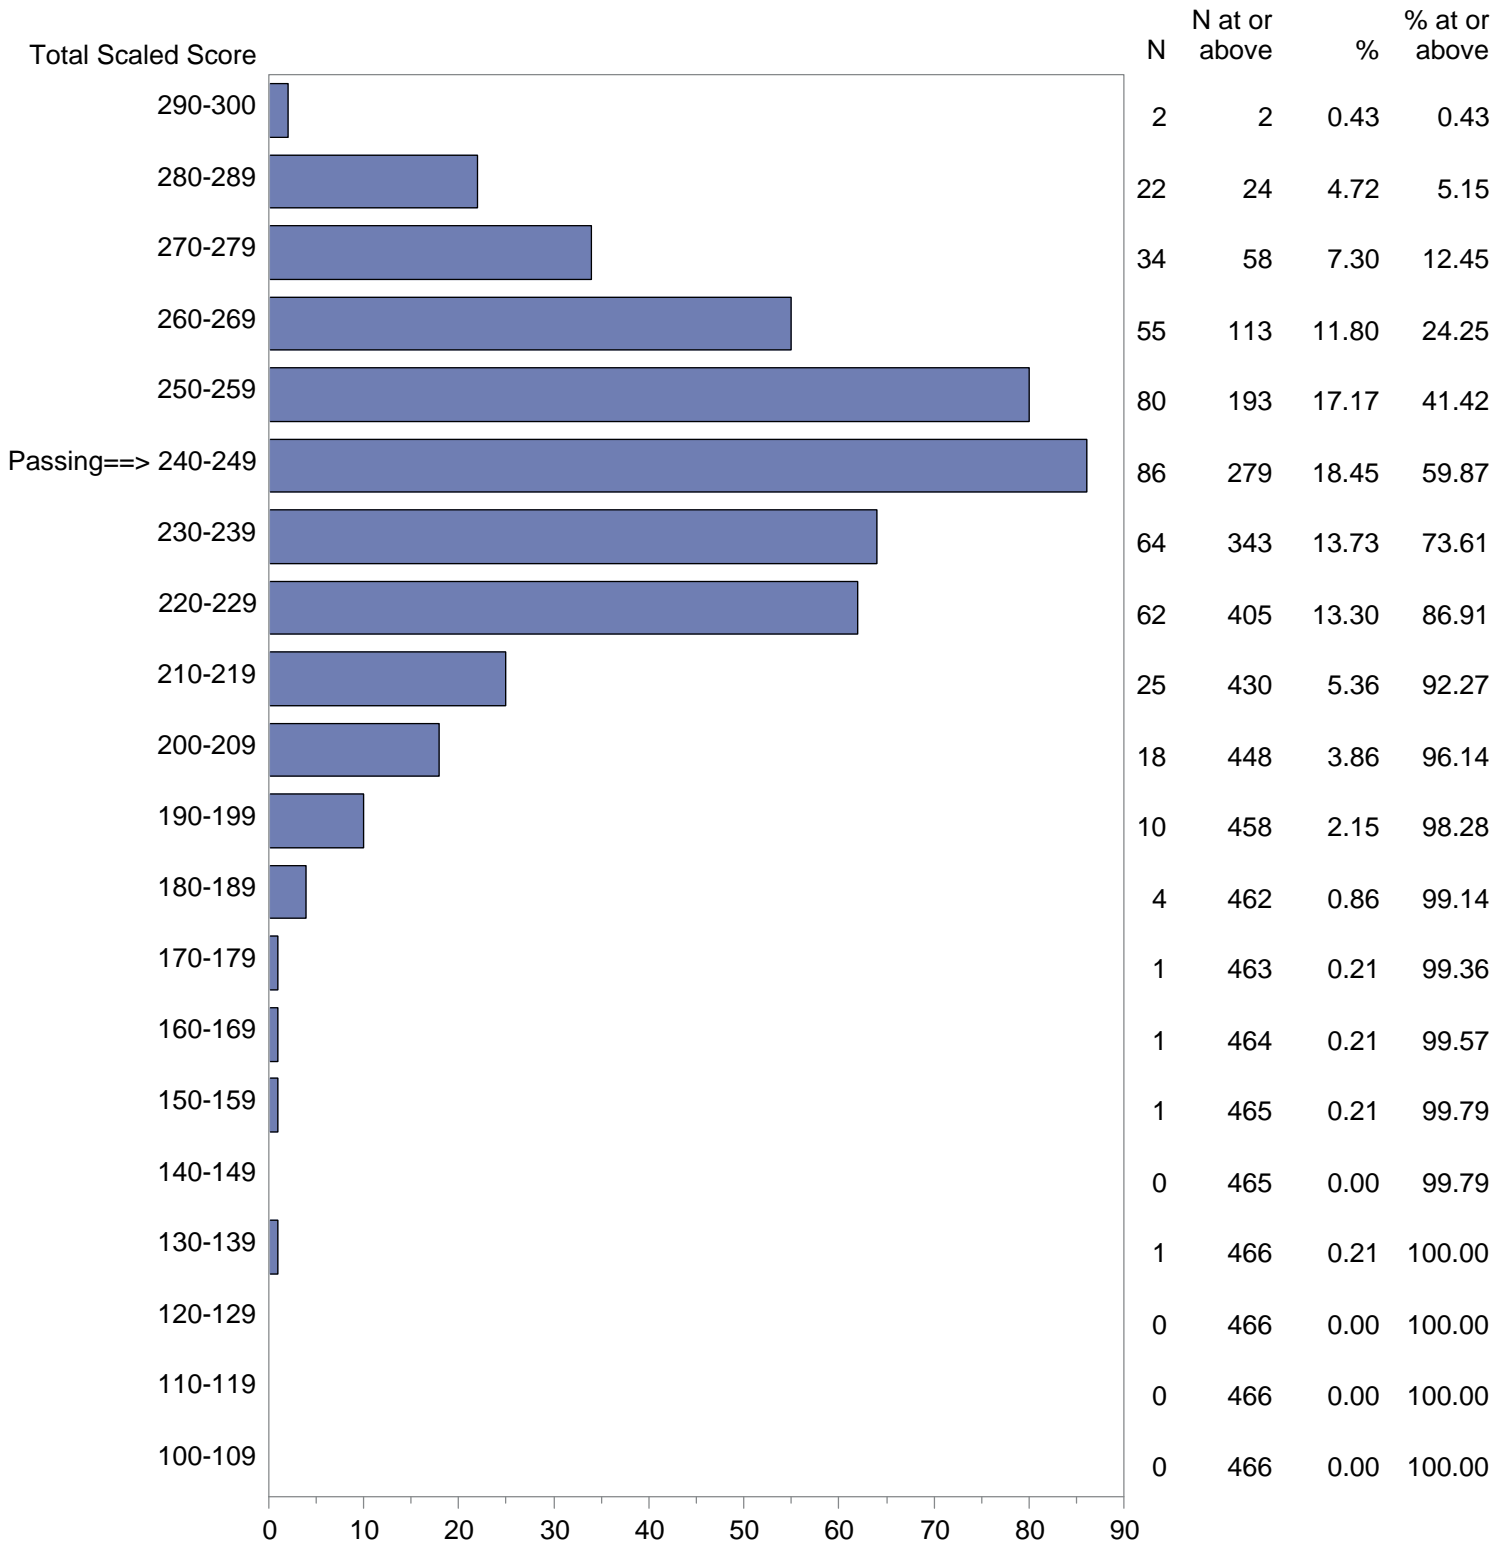

Massachusetts Tests for Educator Licensure (MTEL)
September 1, 2018 - August 31, 2019
Total Scaled Score Distribution by Test Field (All Forms)

Test Field=08 Reading Specialist

NOTE: The accompanying explanatory notes and interpretive cautions are an integral part of this report.