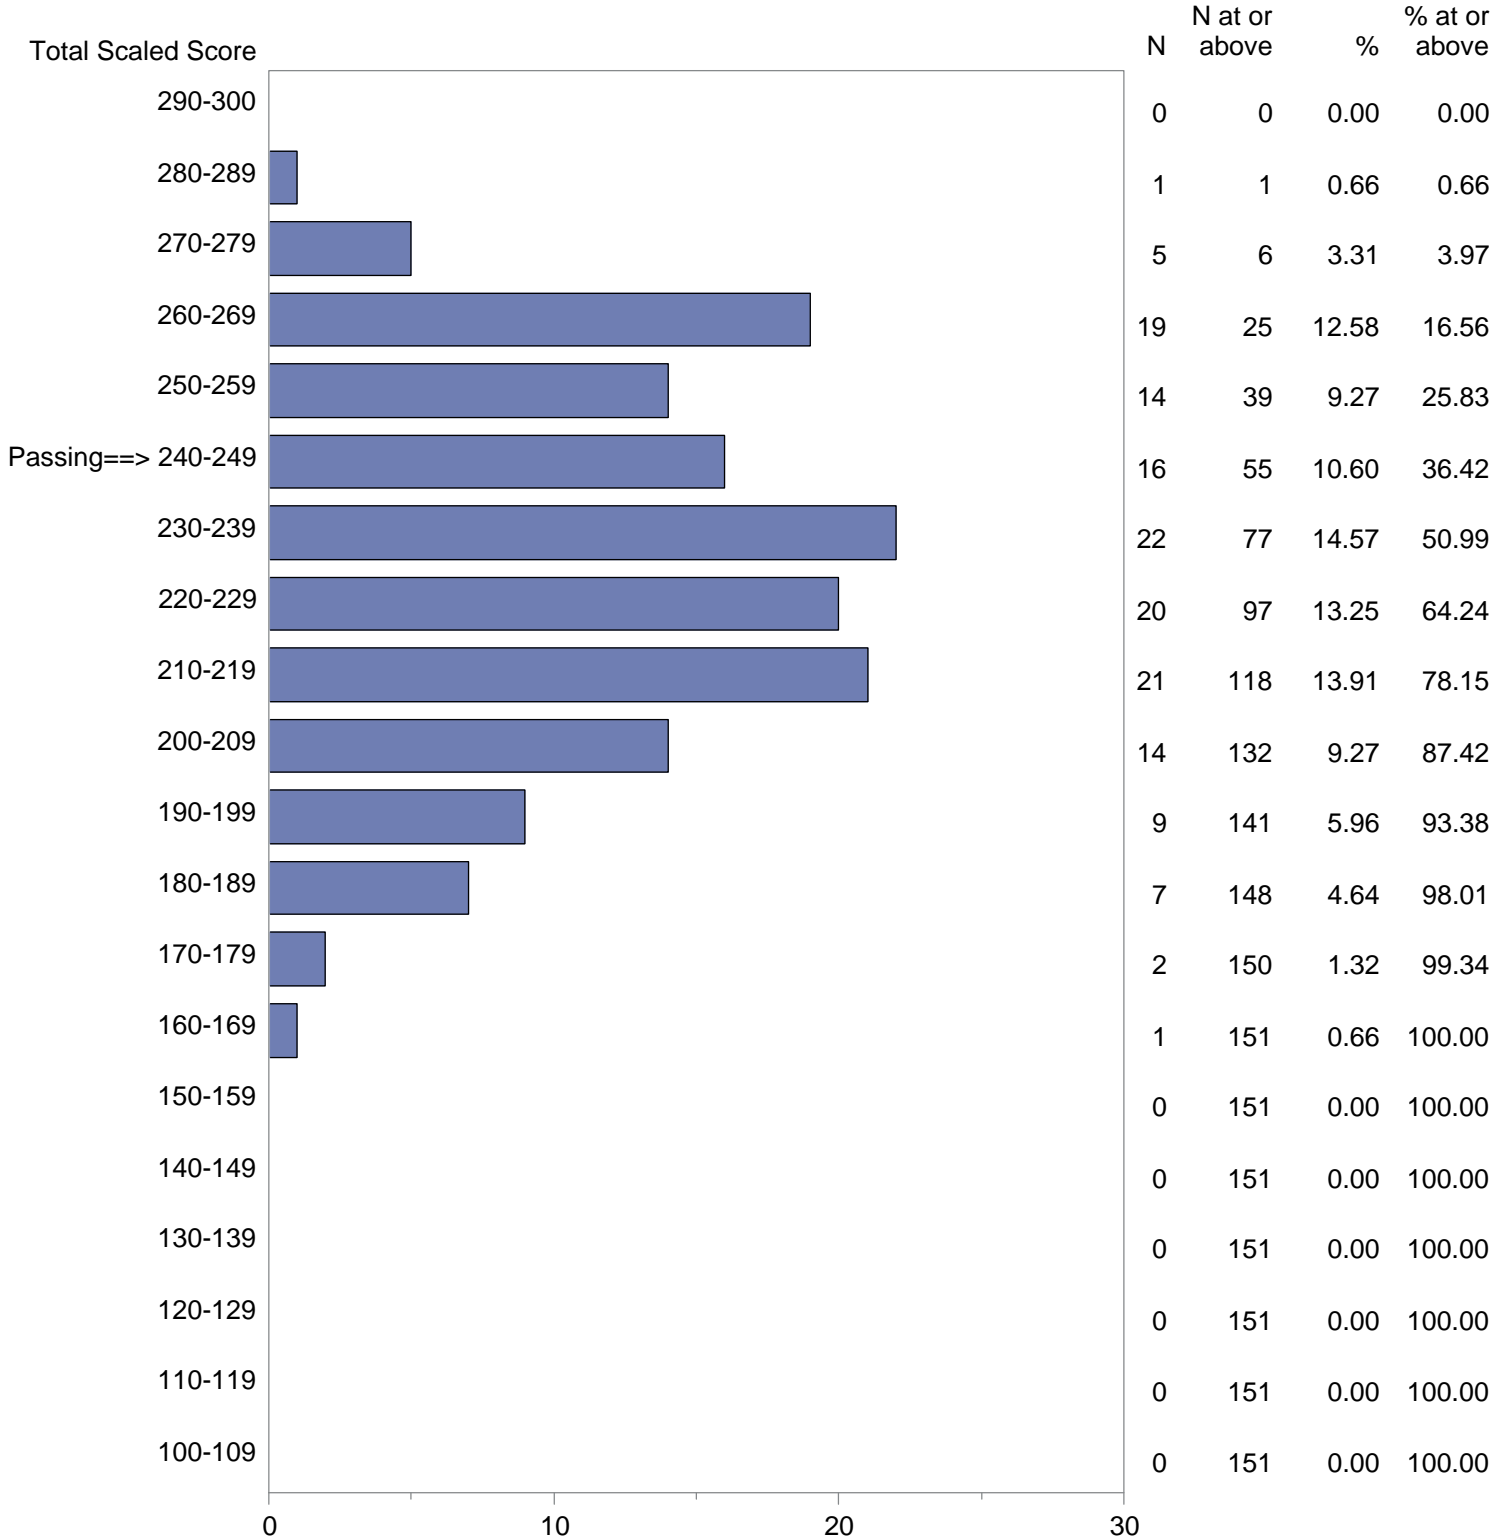

Massachusetts Tests for Educator Licensure (MTEL)
September 1, 2018 - August 31, 2019
Total Scaled Score Distribution by Test Field (All Forms)

Test Field=50 Middle School Humanities

NOTE: The accompanying explanatory notes and interpretive cautions are an integral part of this report.