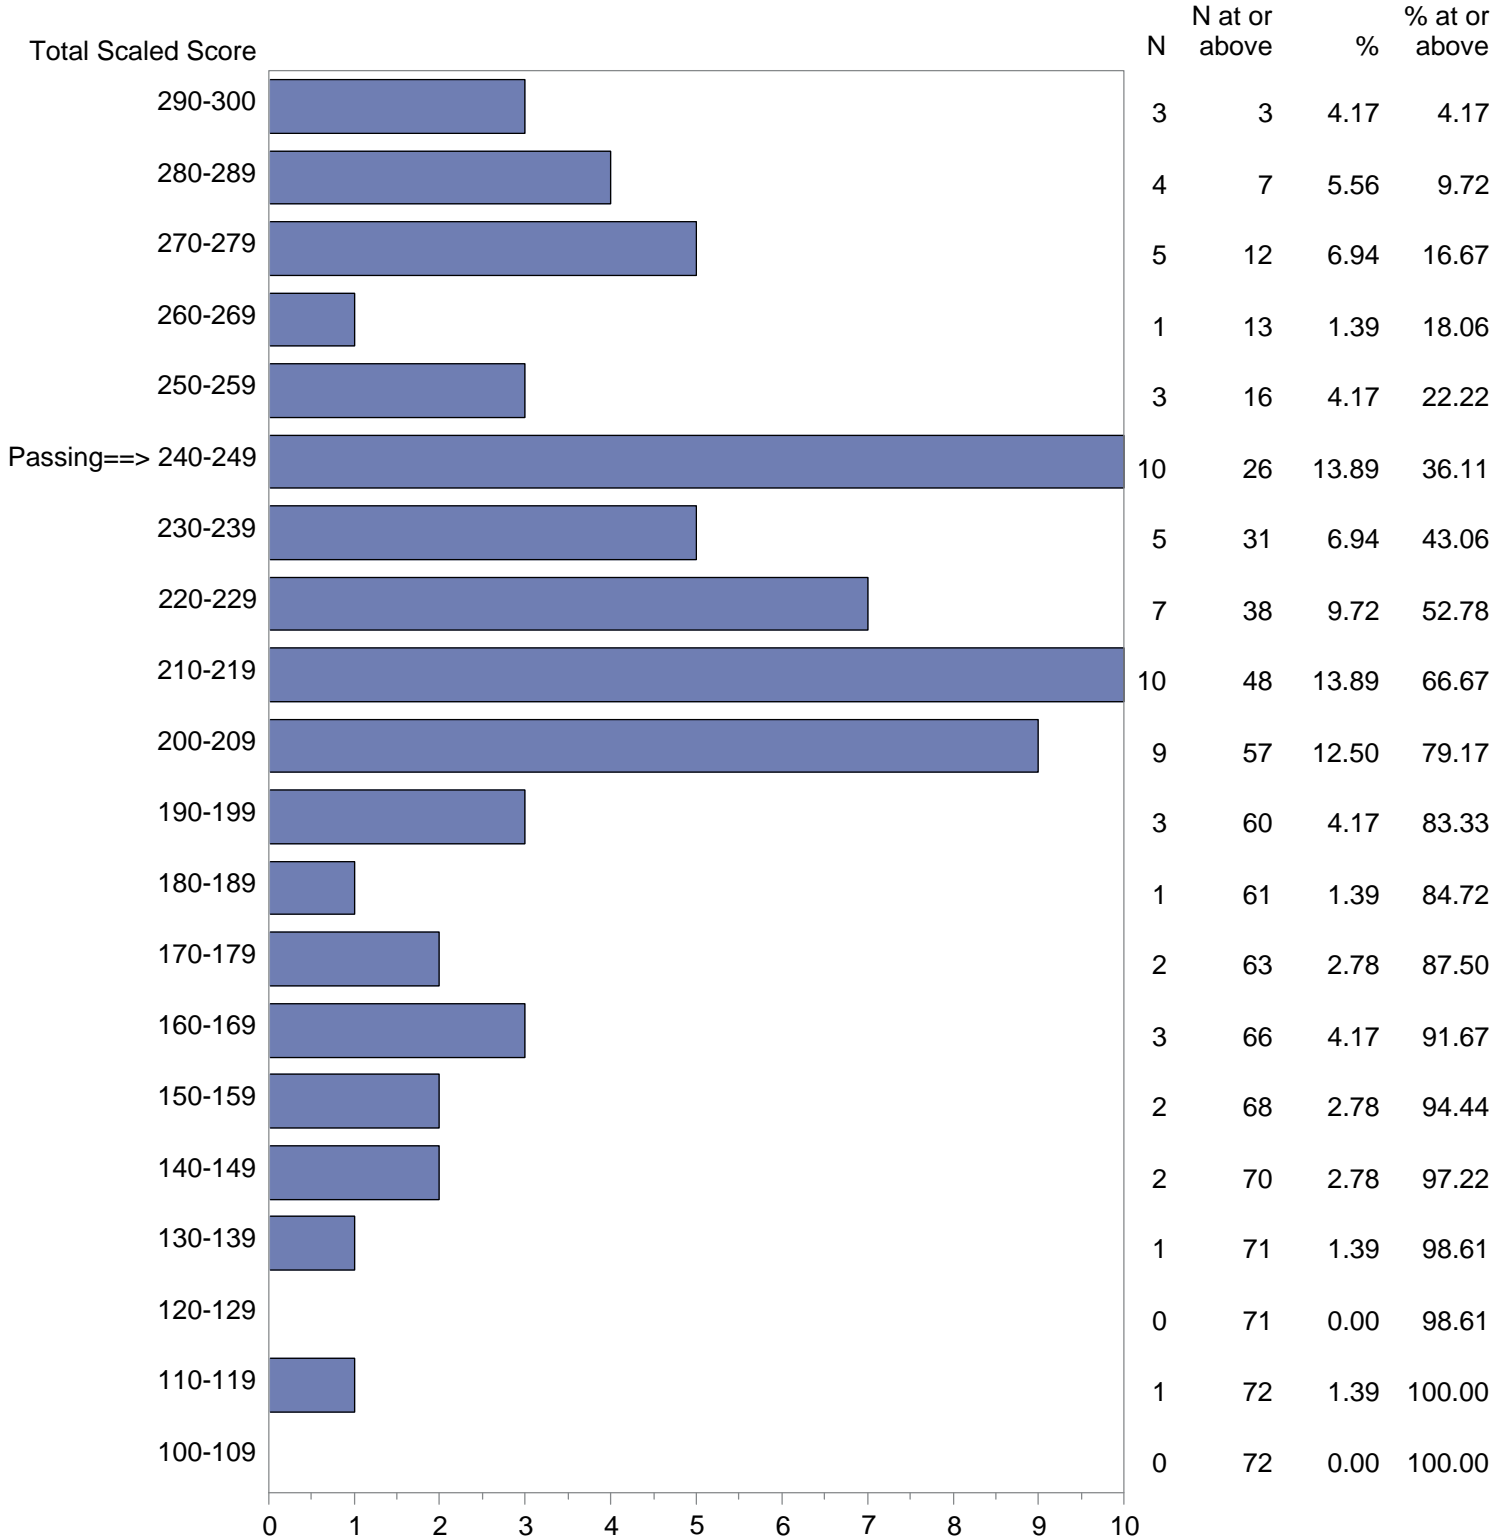

Massachusetts Tests for Educator Licensure (MTEL)
September 1, 2018 - August 31, 2019
Total Scaled Score Distribution by Test Field (All Forms)

Test Field=51 Middle School Mathematics/Science

NOTE: The accompanying explanatory notes and interpretive cautions are an integral part of this report.