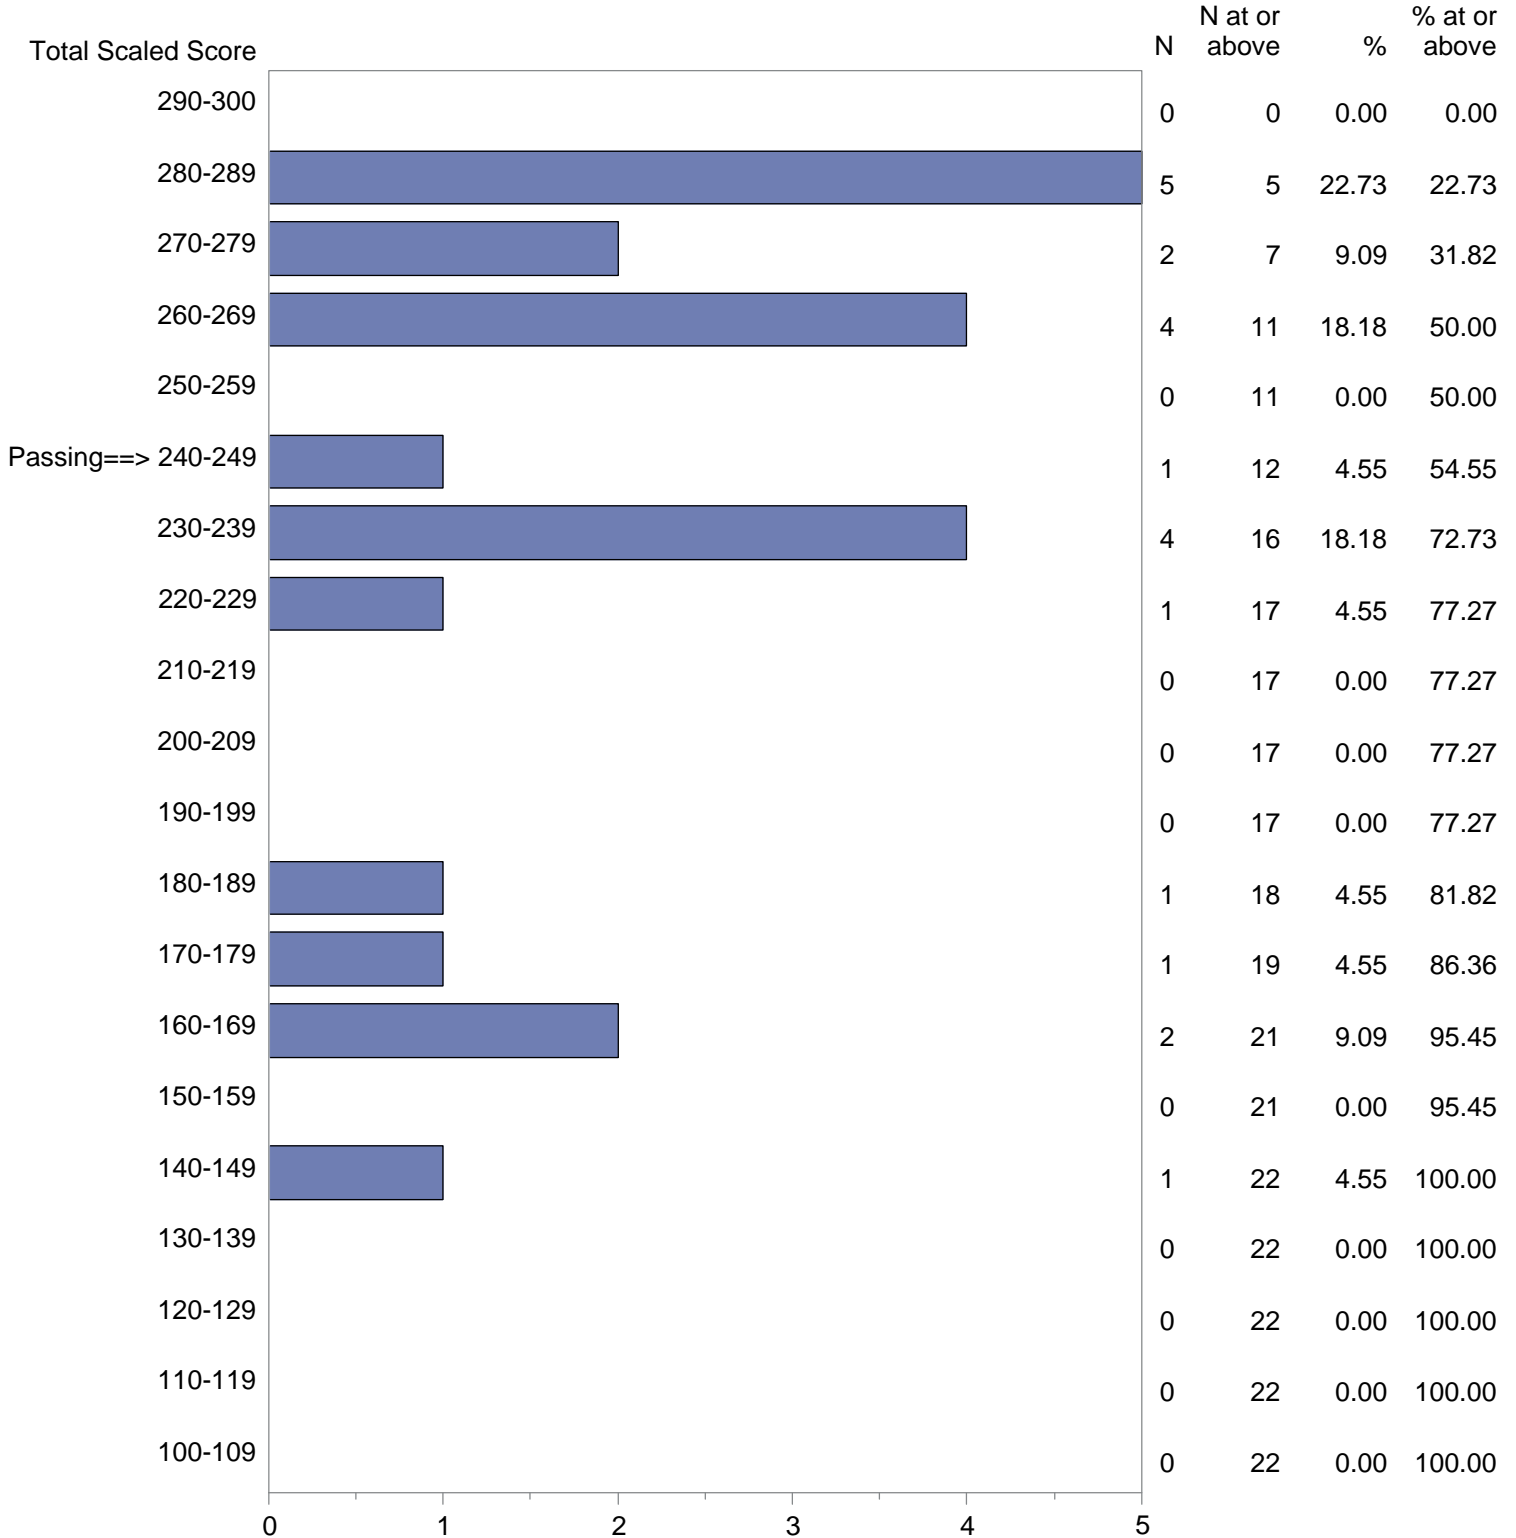

Massachusetts Tests for Educator Licensure (MTEL)
September 1, 2018 - August 31, 2019
Total Scaled Score Distribution by Test Field (All Forms)

Test Field=32 Portuguese

NOTE: The accompanying explanatory notes and interpretive cautions are an integral part of this report.