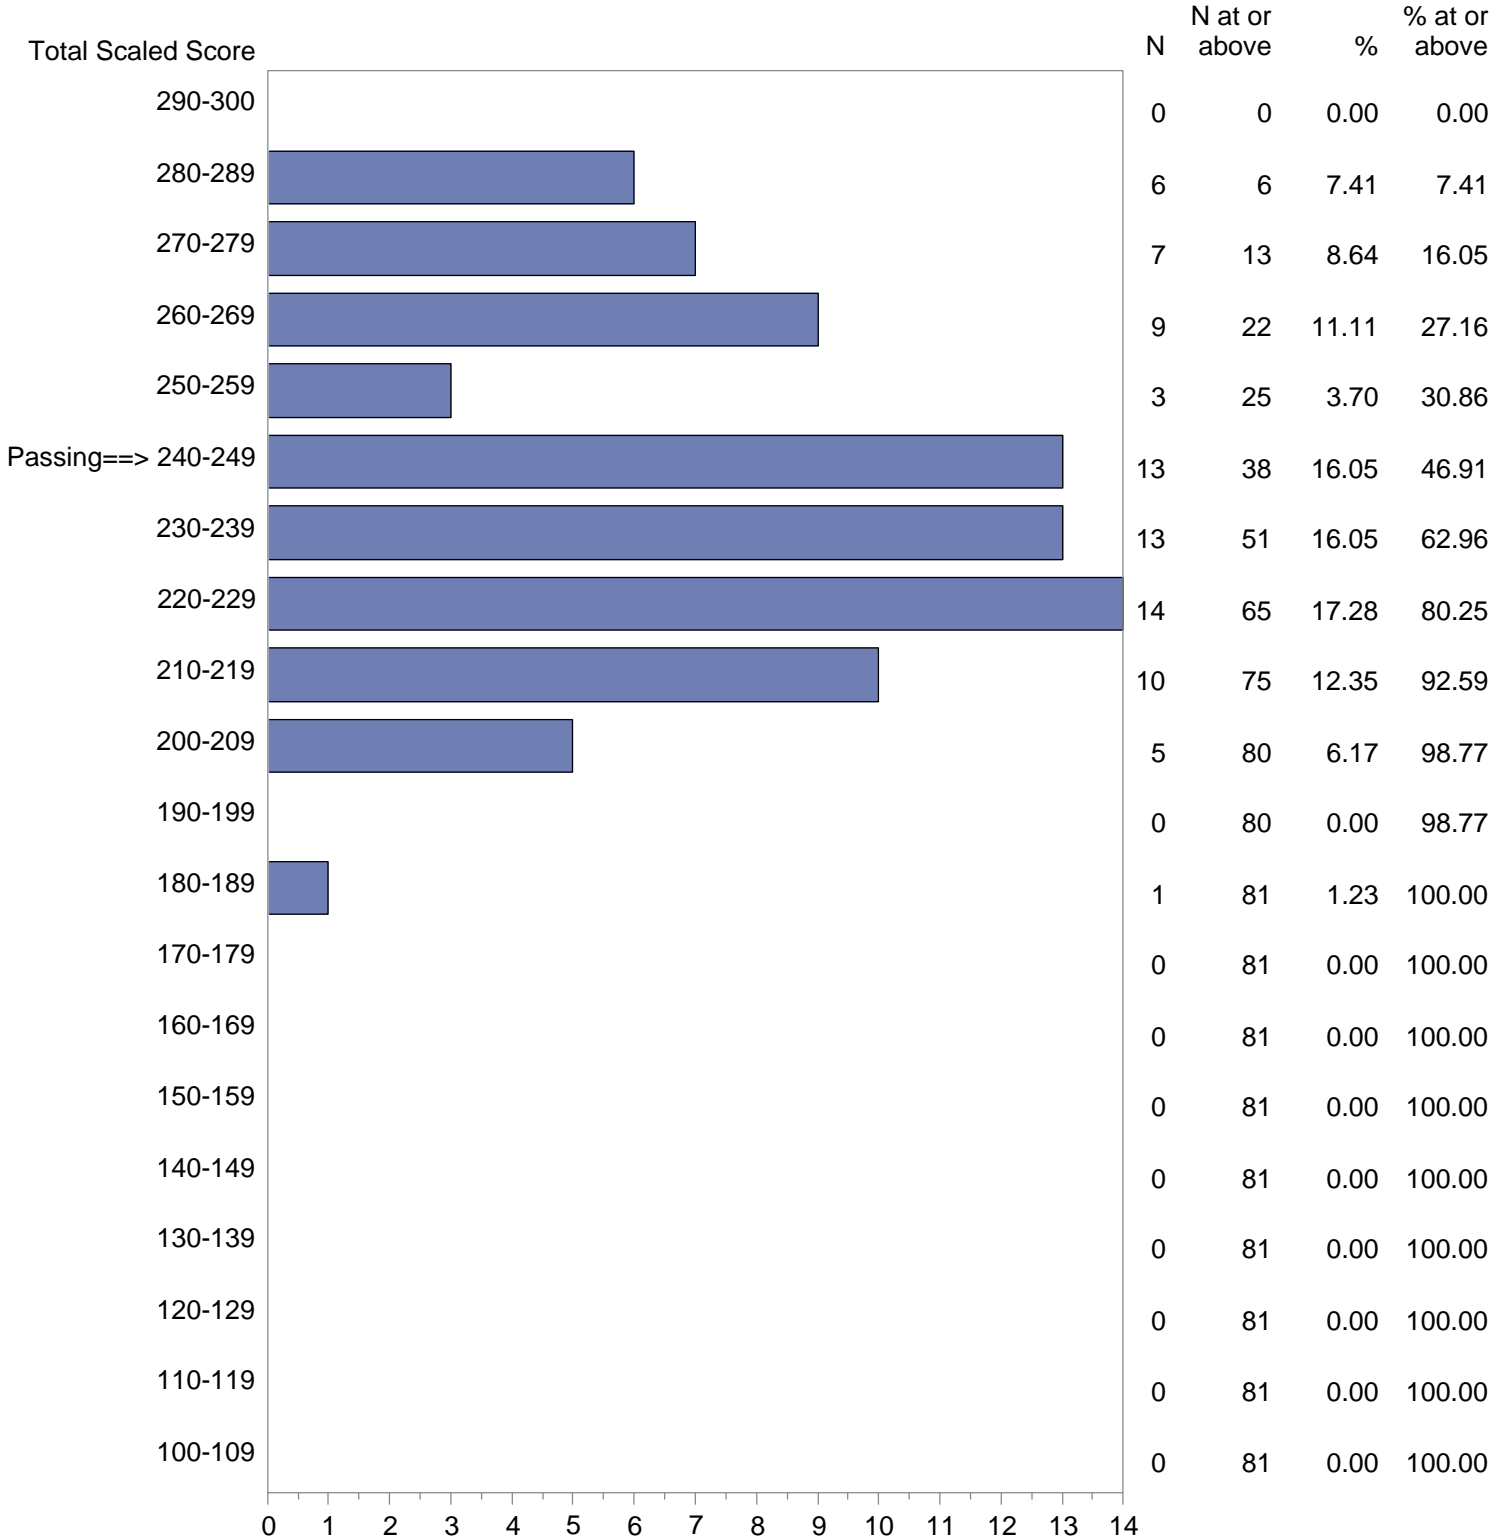

Massachusetts Tests for Educator Licensure (MTEL)
September 1, 2018 - August 31, 2019
Total Scaled Score Distribution by Test Field (All Forms)

Test Field=33 Technology/Engineering

NOTE: The accompanying explanatory notes and interpretive cautions are an integral part of this report.