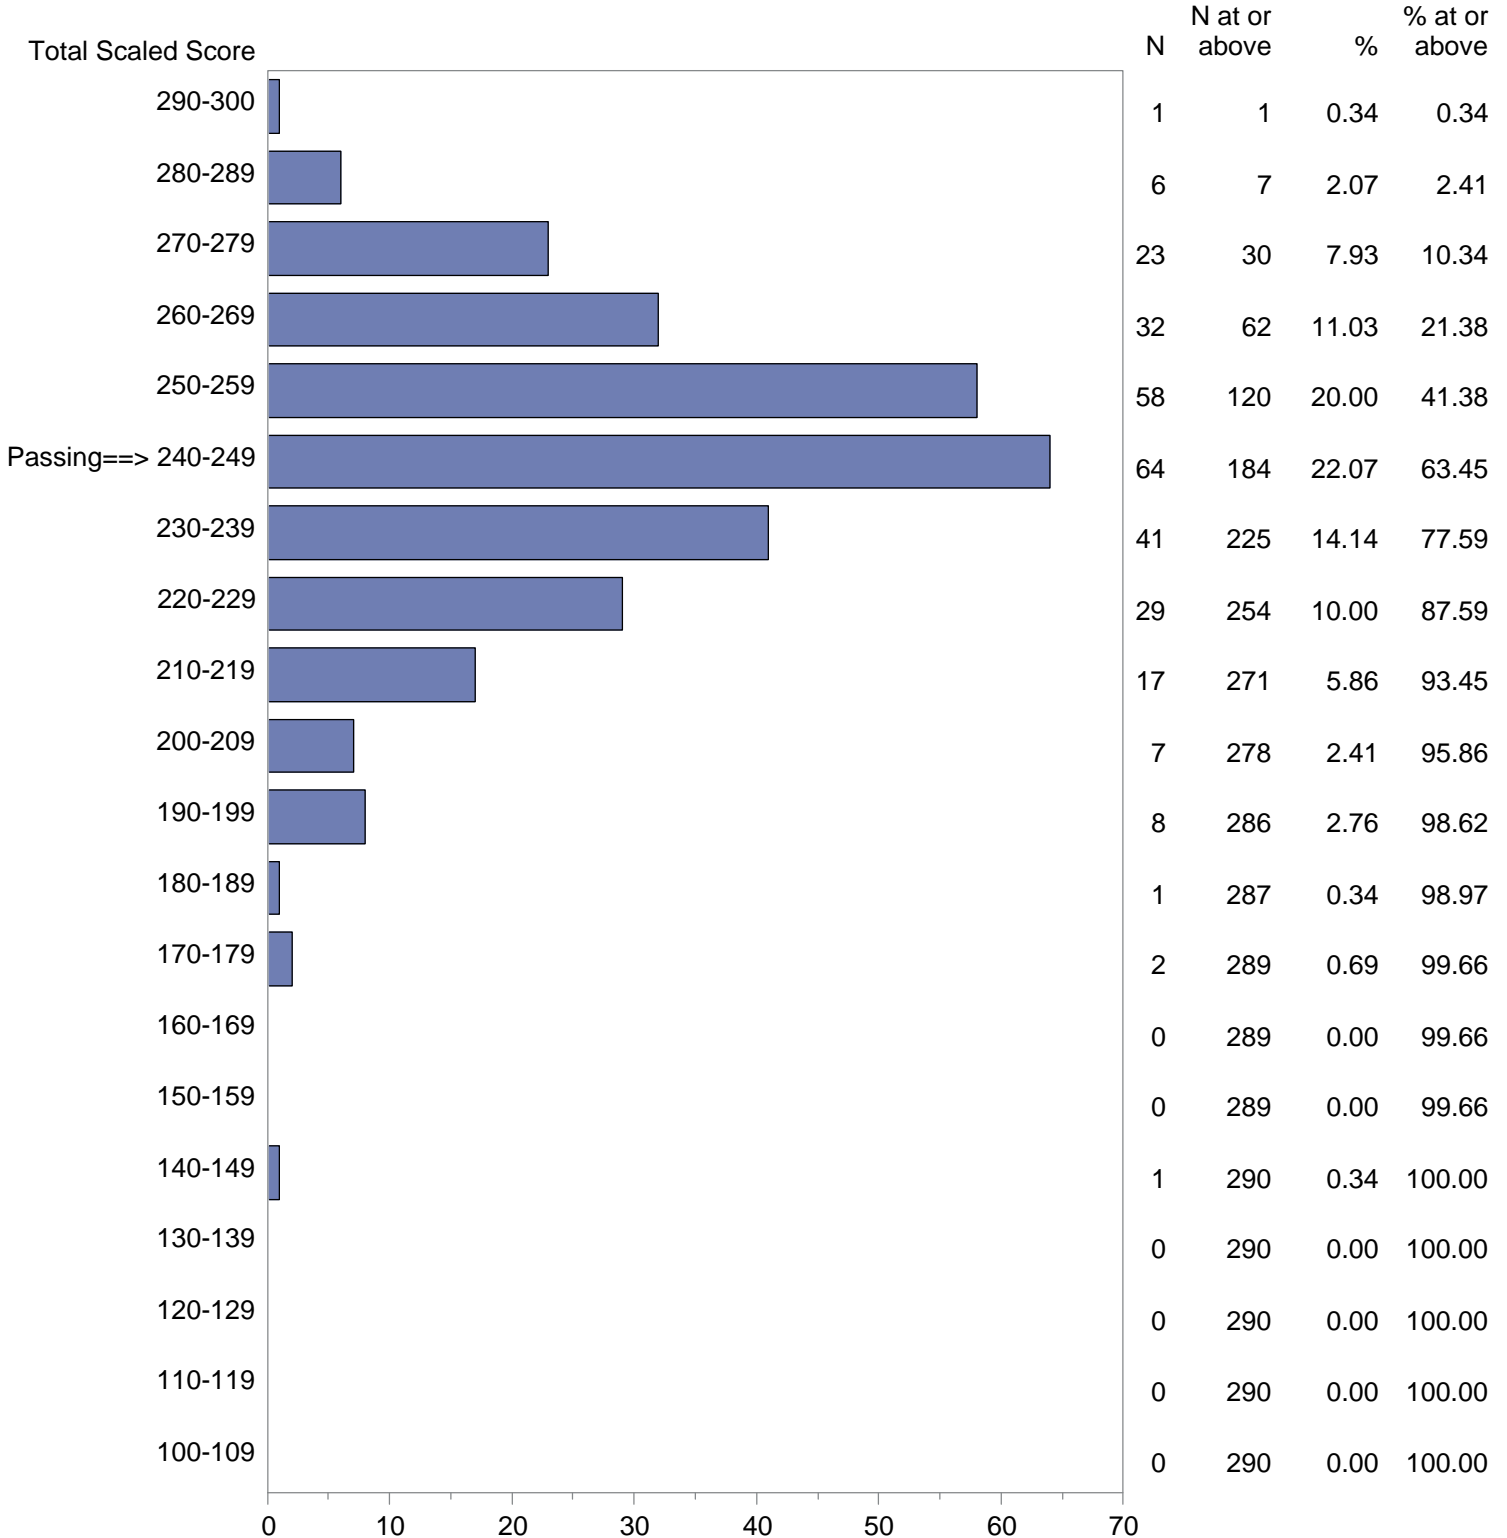

Massachusetts Tests for Educator Licensure (MTEL)
September 1, 2018 - August 31, 2019
Total Scaled Score Distribution by Test Field (All Forms)

Test Field=16 Music

NOTE: The accompanying explanatory notes and interpretive cautions are an integral part of this report.