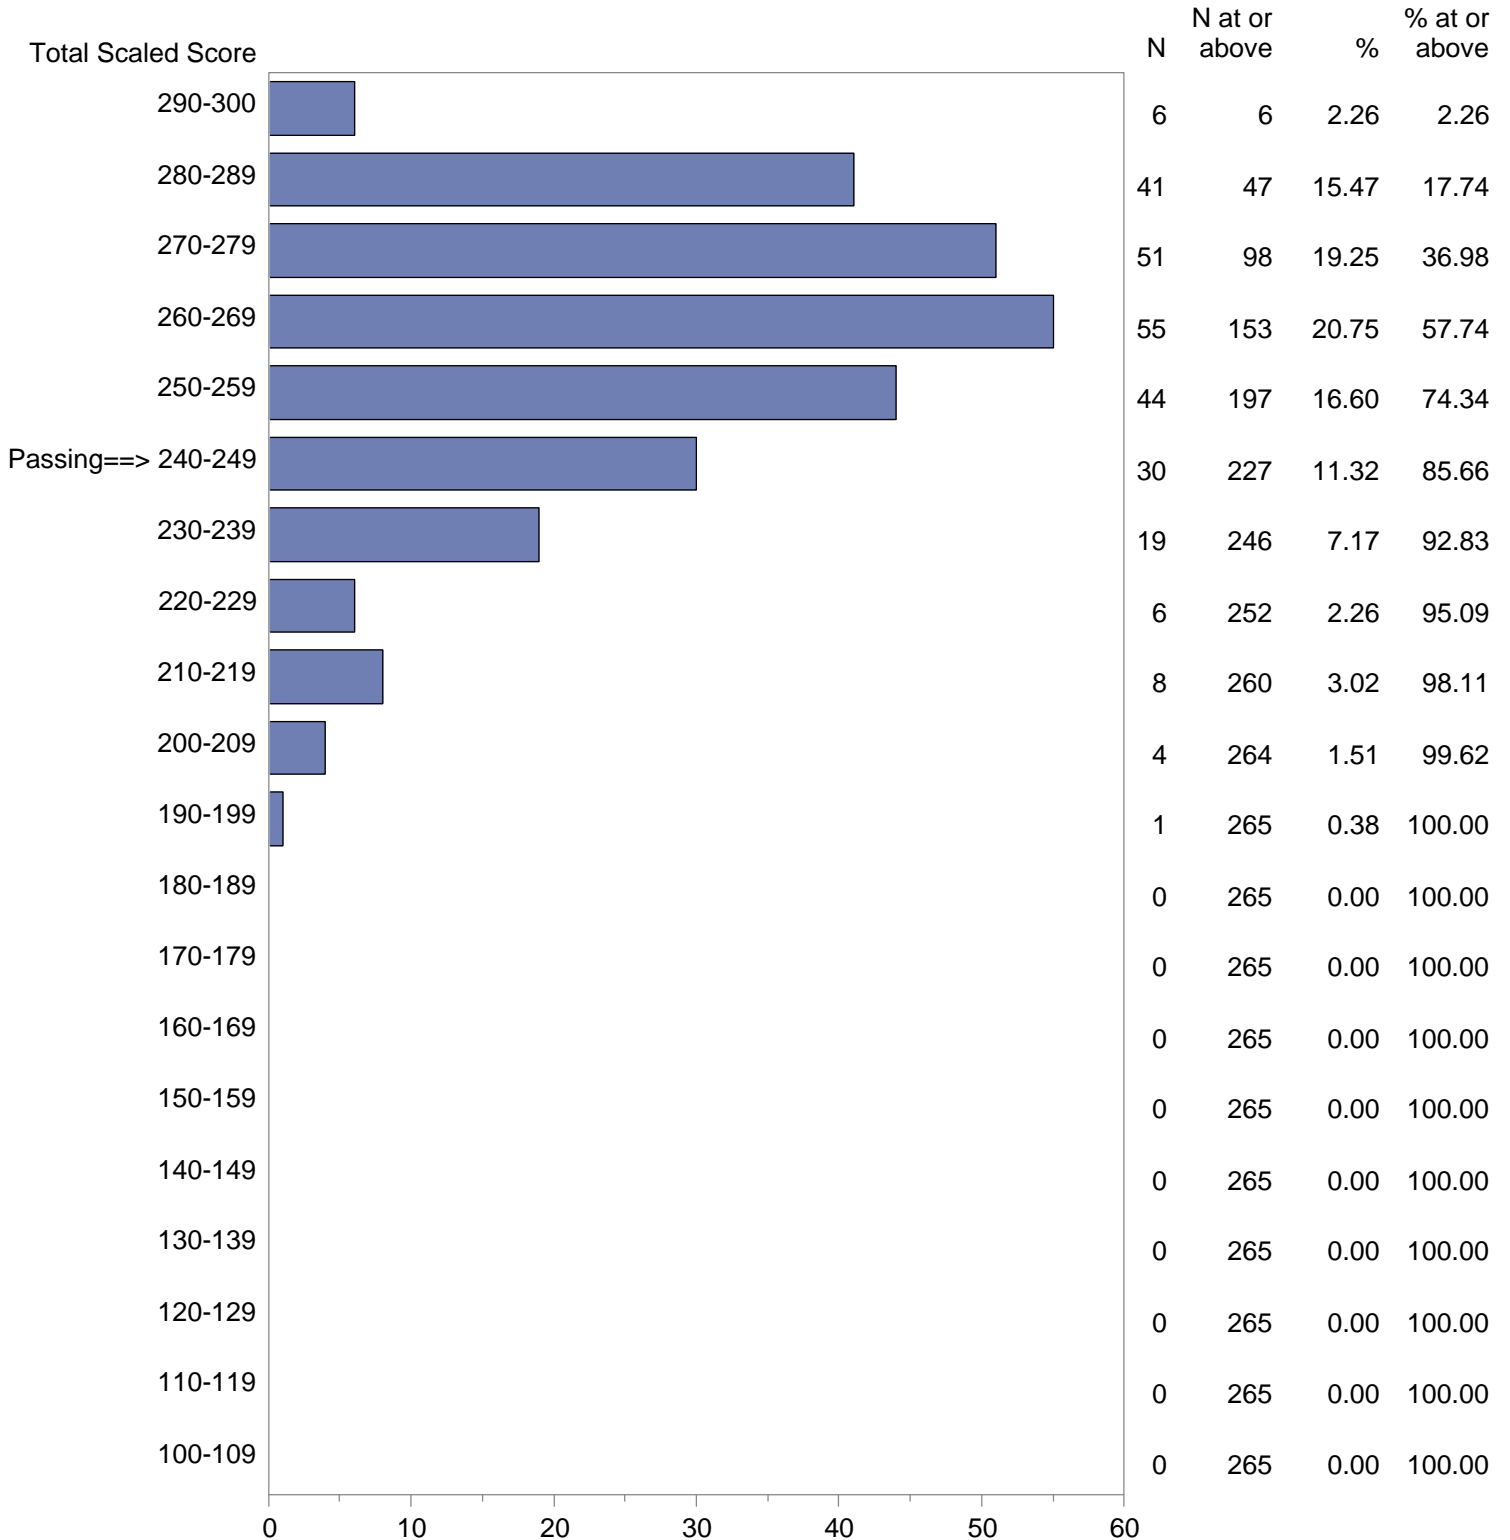

Massachusetts Tests for Educator Licensure (MTEL)
September 1, 2018 - August 31, 2019
Total Scaled Score Distribution by Test Field (All Forms)

Test Field=17 Visual Art

NOTE: The accompanying explanatory notes and interpretive cautions are an integral part of this report.