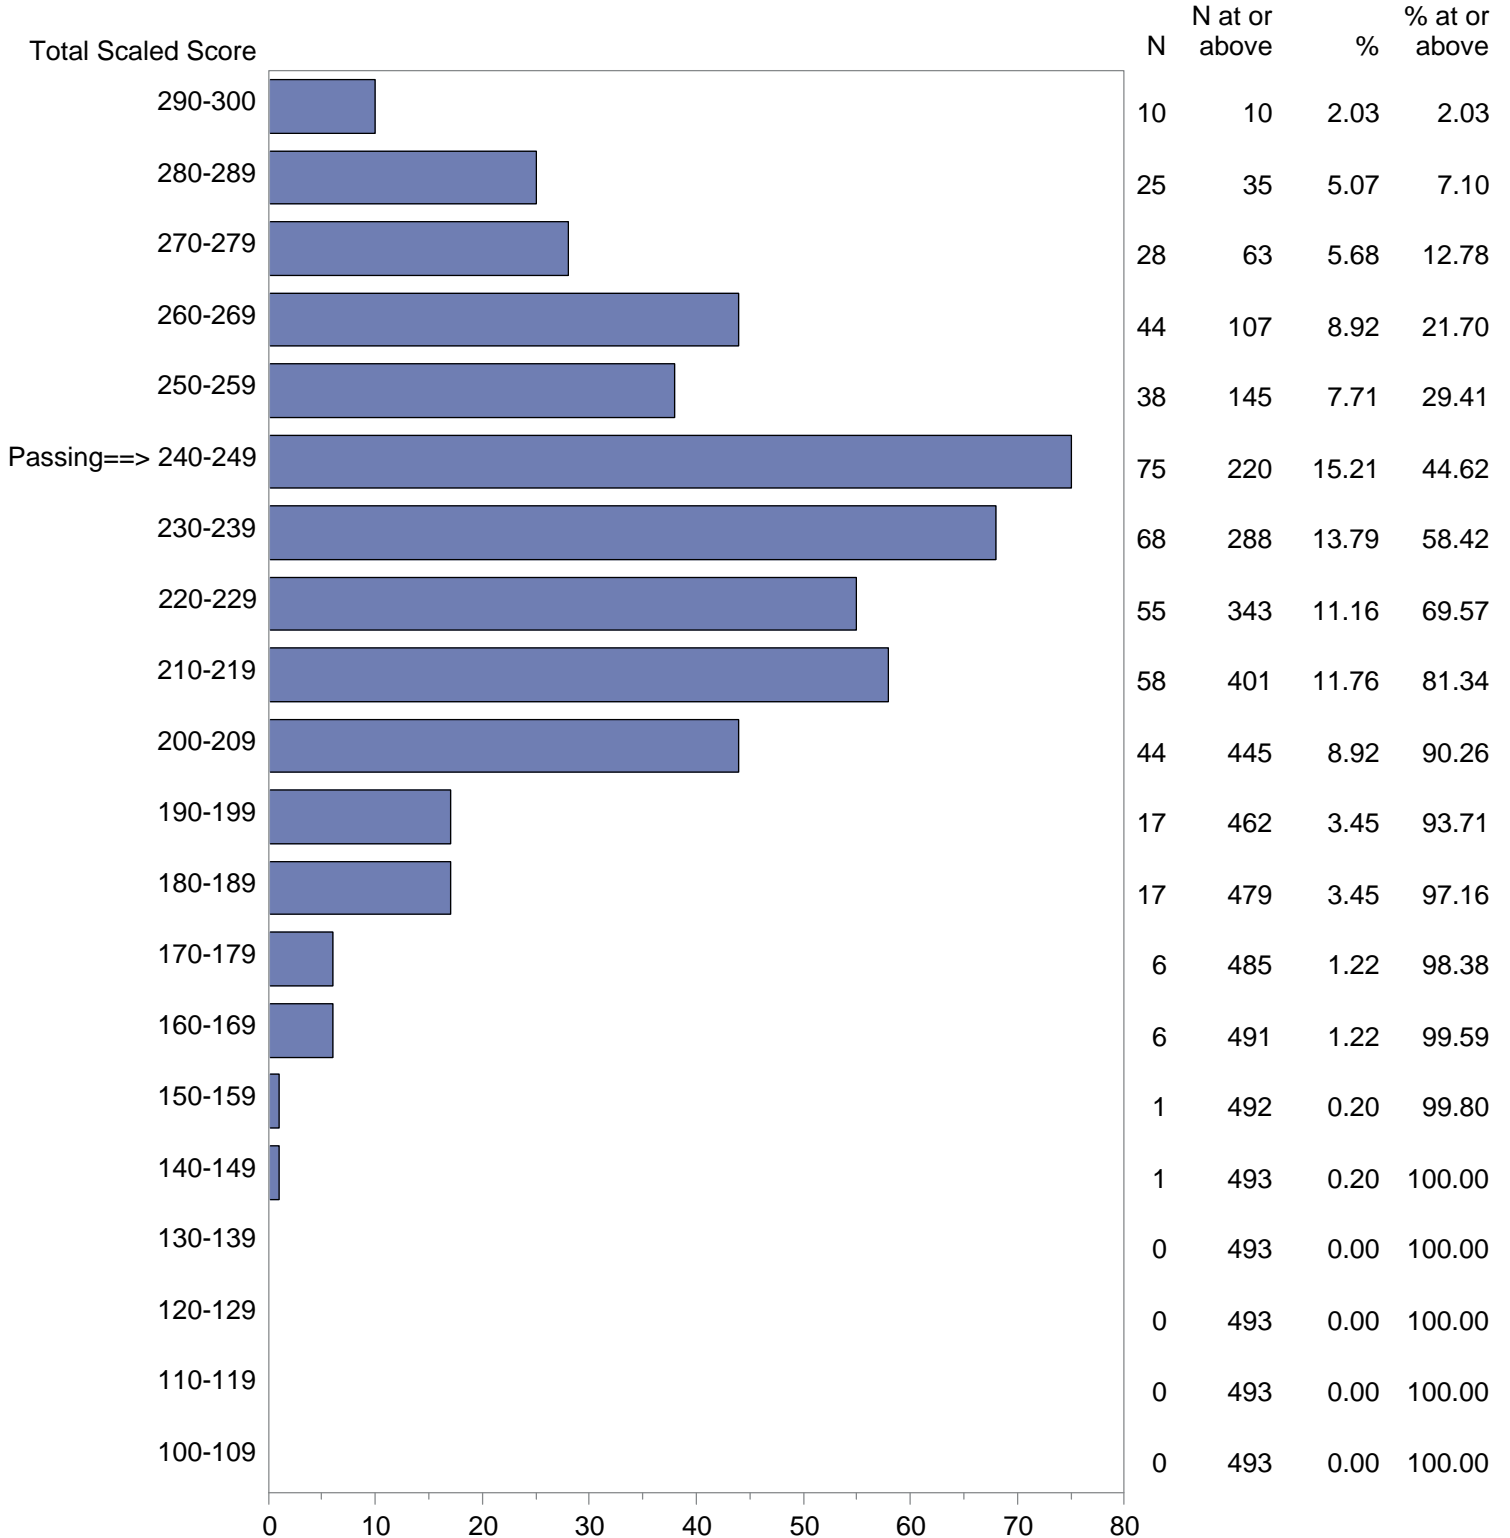

Massachusetts Tests for Educator Licensure (MTEL)
September 1, 2018 - August 31, 2019
Total Scaled Score Distribution by Test Field (All Forms)

Test Field=53 Elementary Mathematics

NOTE: The accompanying explanatory notes and interpretive cautions are an integral part of this report.