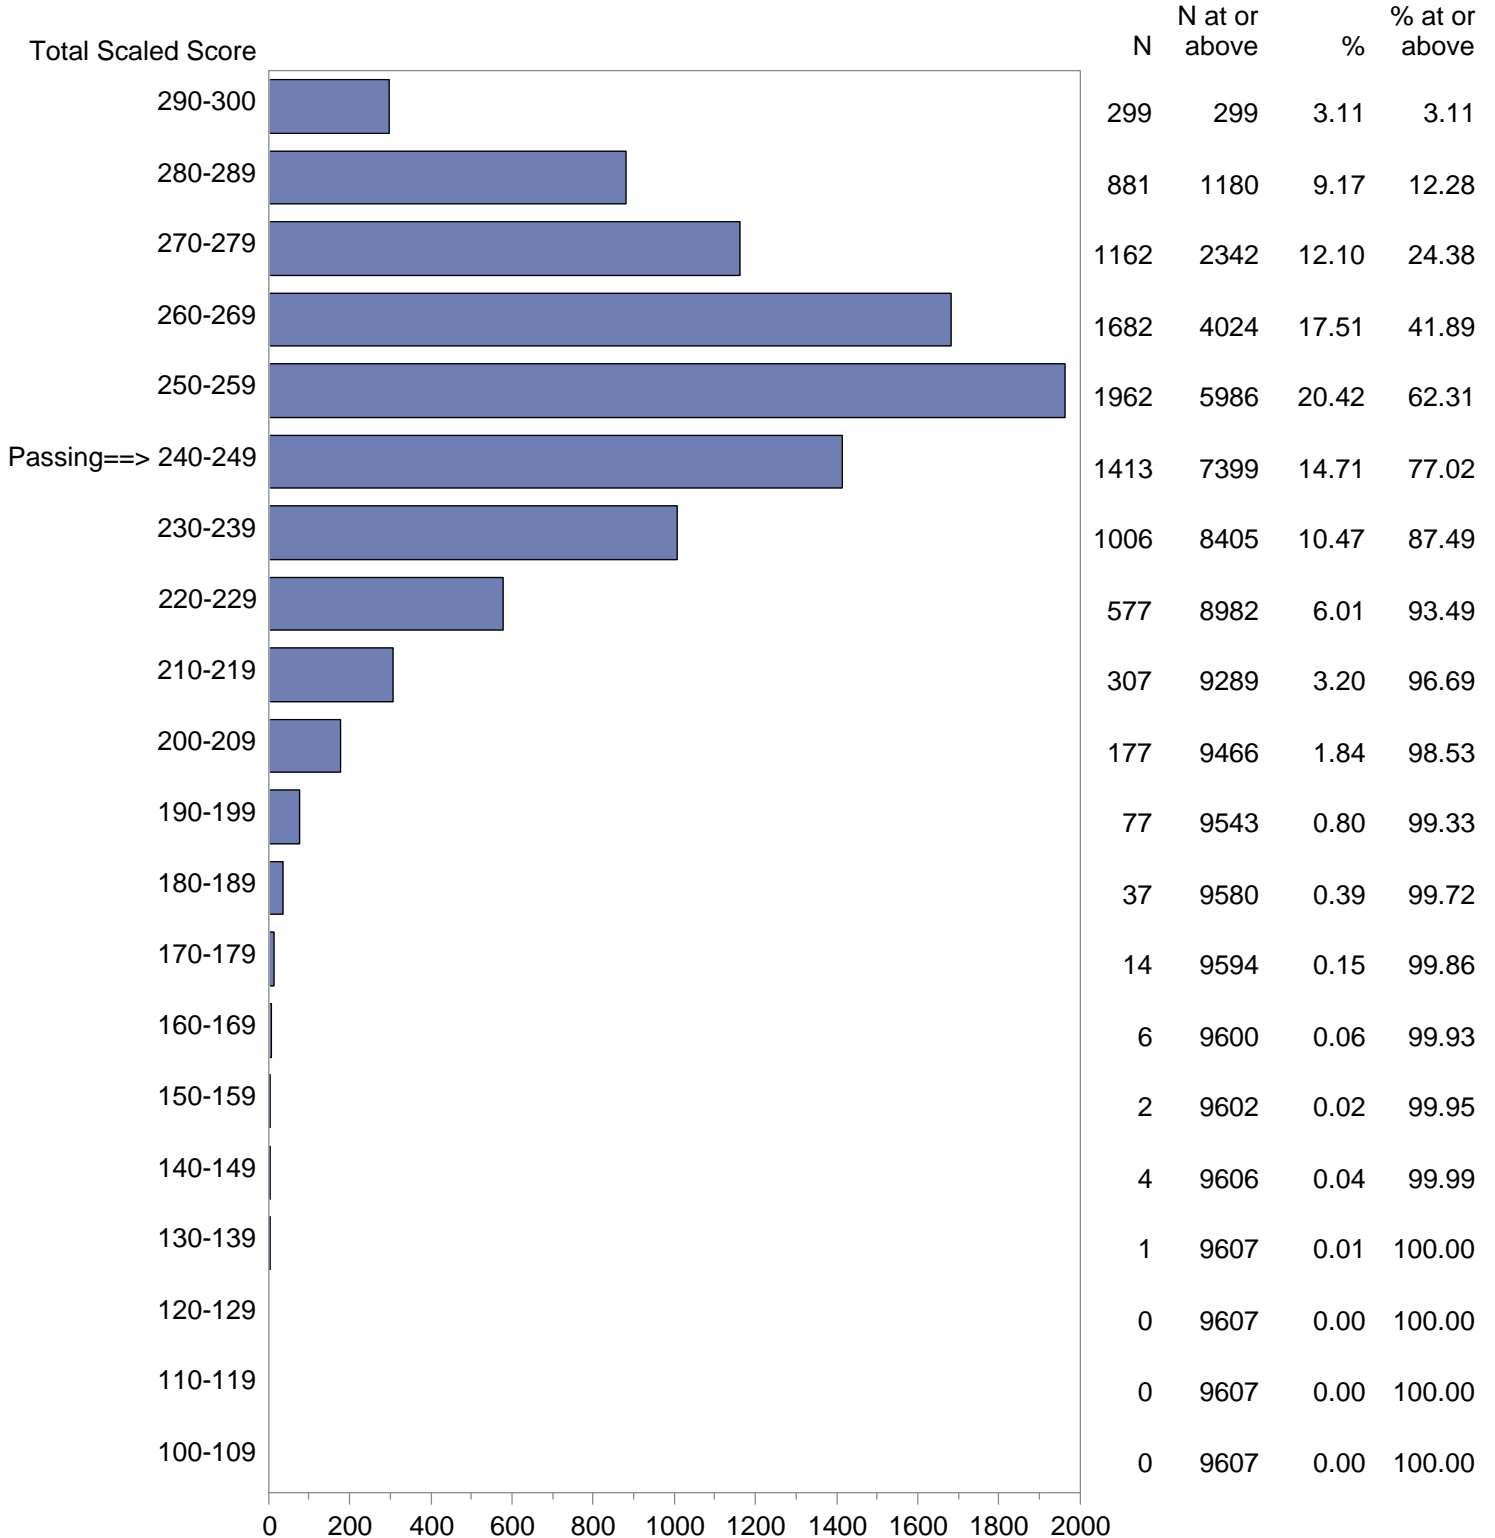

Massachusetts Tests for Educator Licensure (MTEL)
September 1, 2018 - August 31, 2019
Total Scaled Score Distribution by Test Field (All Forms)

Test Field=01 Communication and Literacy Skills - Writing

NOTE: The accompanying explanatory notes and interpretive cautions are an integral part of this report.