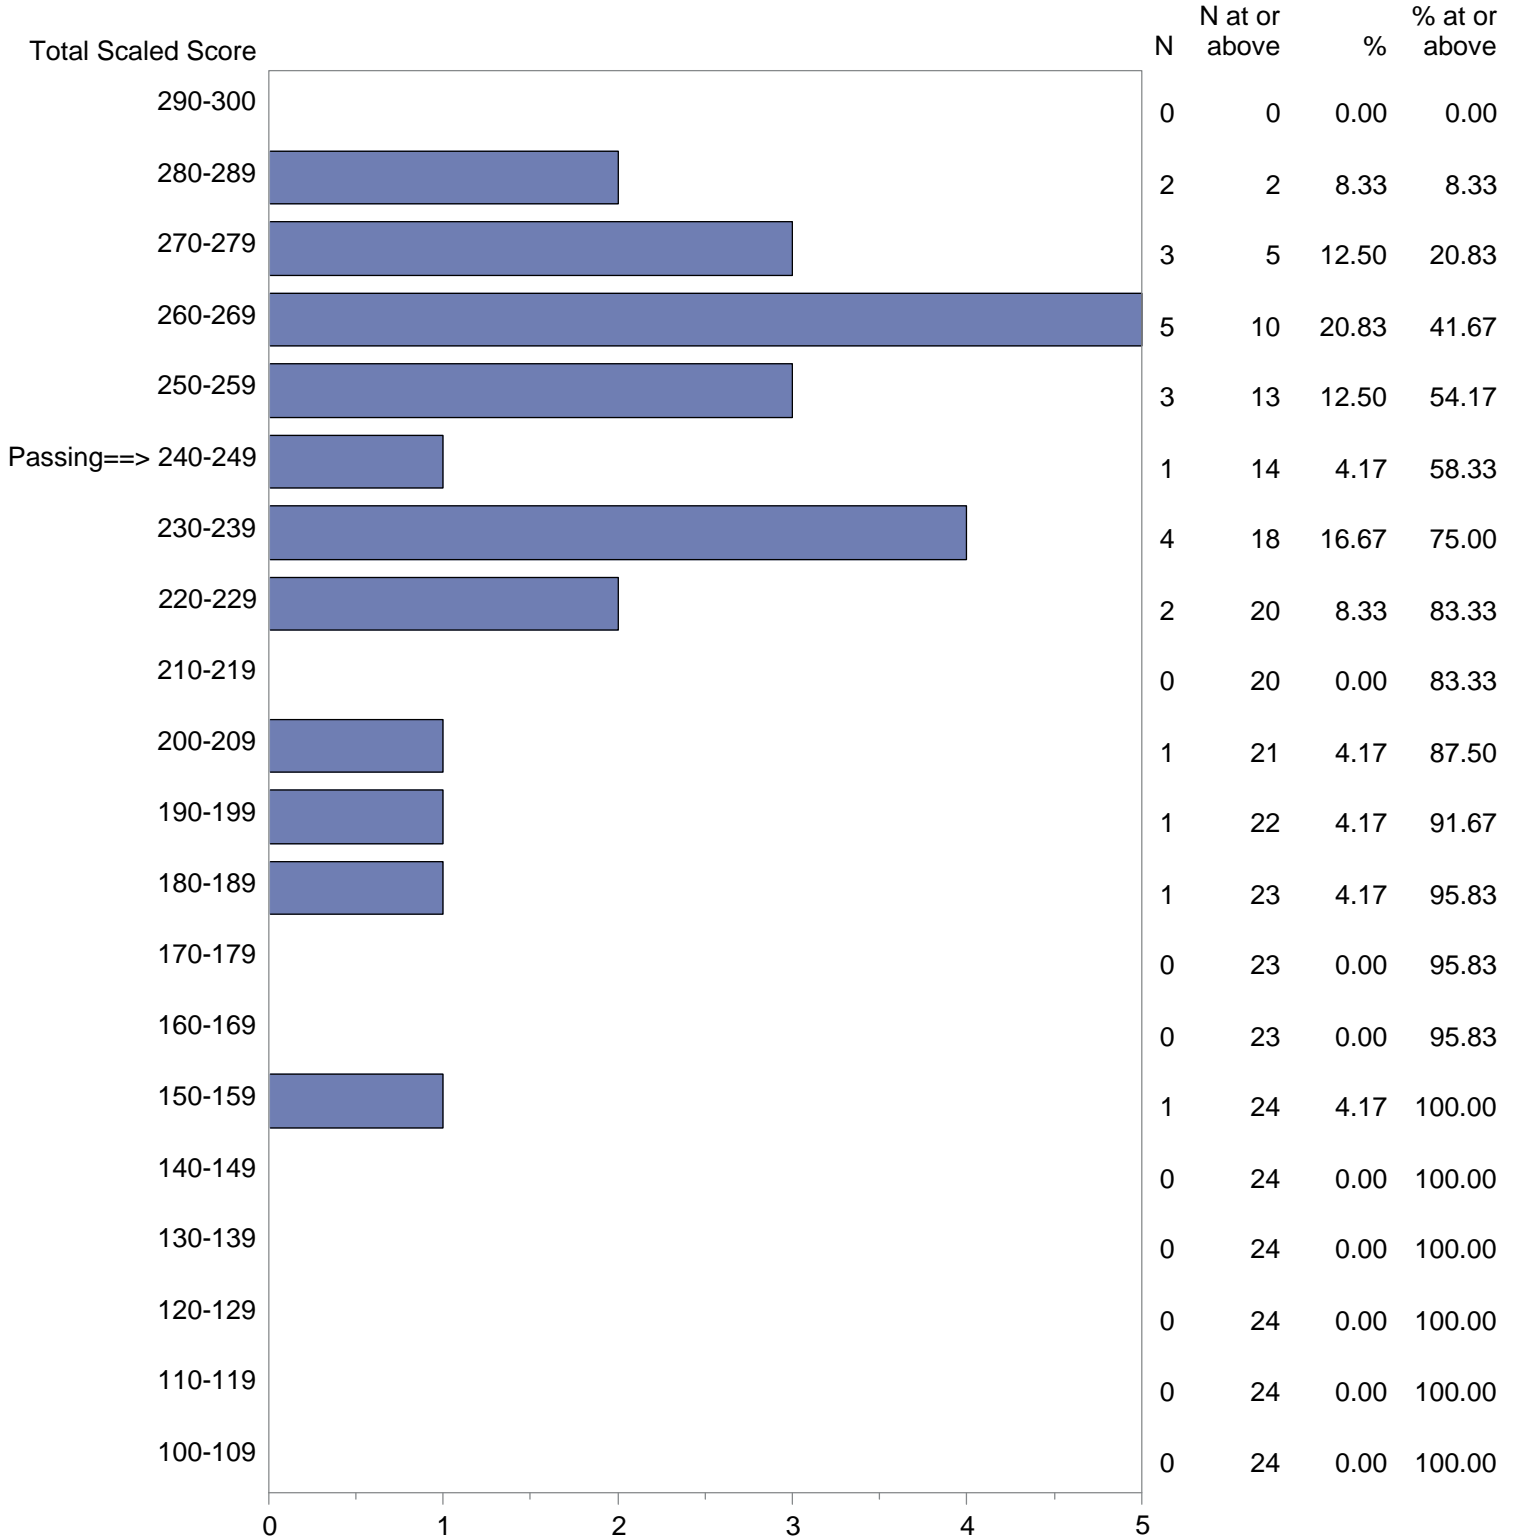

Massachusetts Tests for Educator Licensure (MTEL)
September 1, 2018 - August 31, 2019
Total Scaled Score Distribution by Test Field (All Forms)

Test Field=48 Political Science/Political Philosophy

NOTE: The accompanying explanatory notes and interpretive cautions are an integral part of this report.