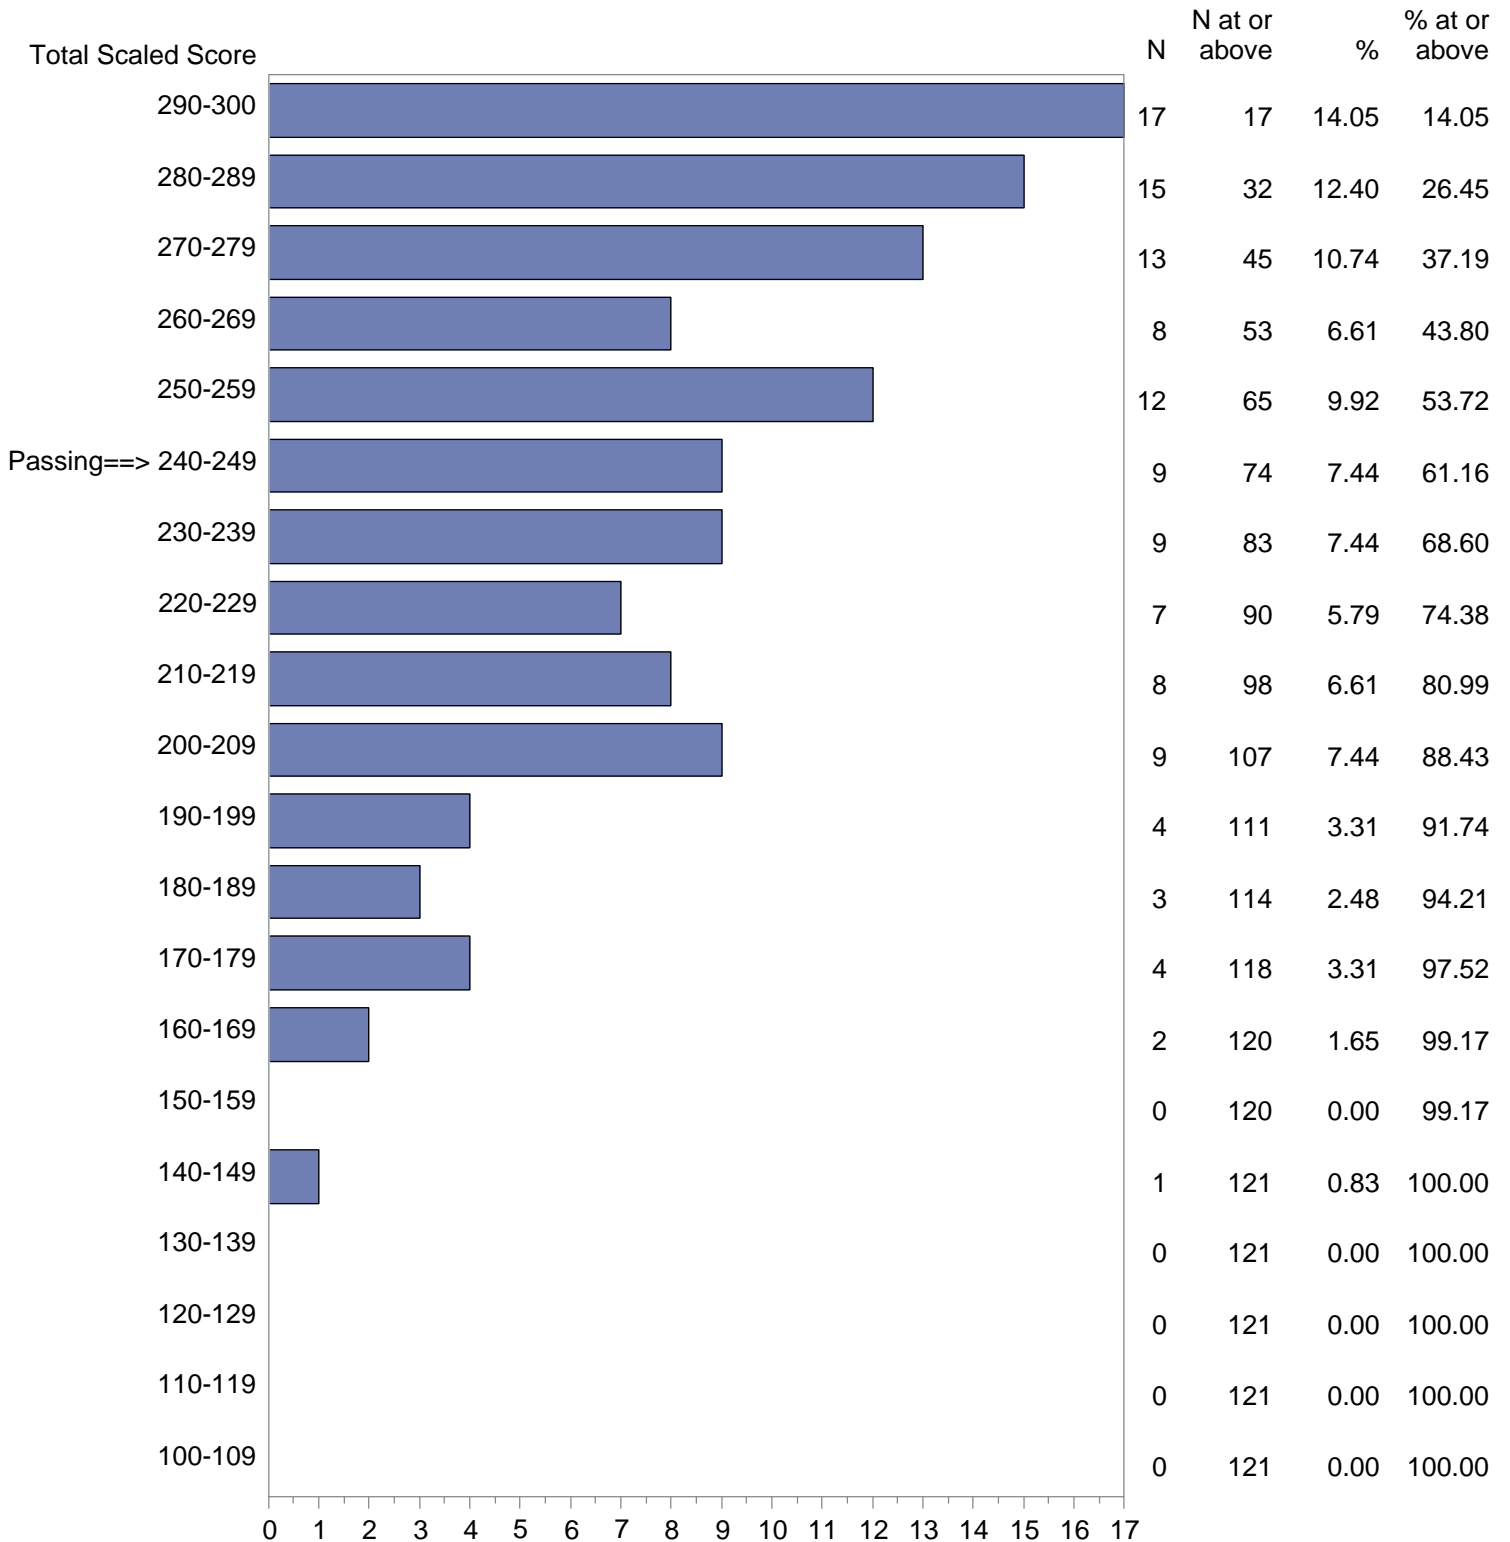

Massachusetts Tests for Educator Licensure (MTEL)
September 1, 2018 - August 31, 2019
Total Scaled Score Distribution by Test Field (All Forms)

Test Field=11 Physics

NOTE: The accompanying explanatory notes and interpretive cautions are an integral part of this report.