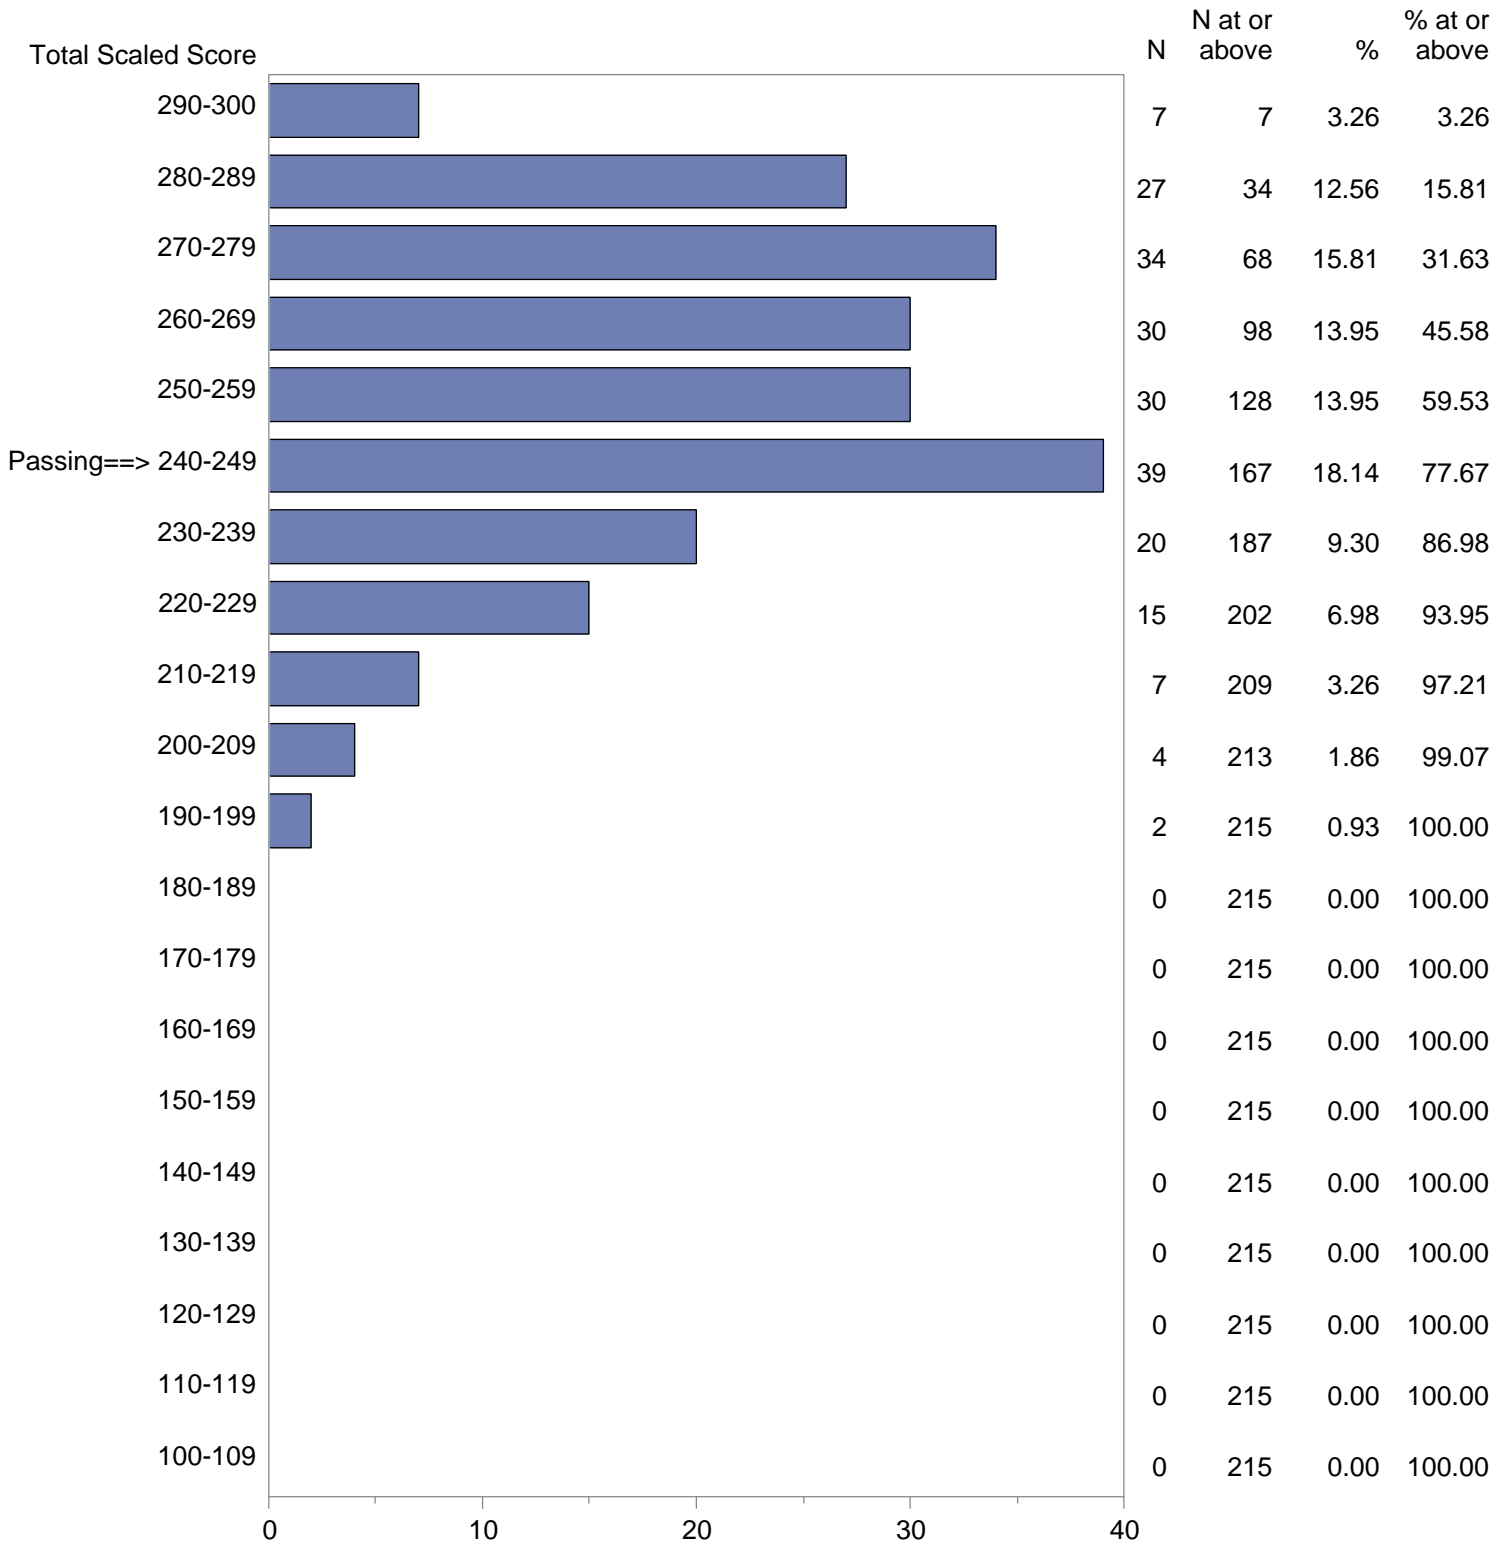

Massachusetts Tests for Educator Licensure (MTEL)
September 1, 2018 - August 31, 2019
Total Scaled Score Distribution by Test Field (All Forms)

Test Field=28 Spanish

NOTE: The accompanying explanatory notes and interpretive cautions are an integral part of this report.