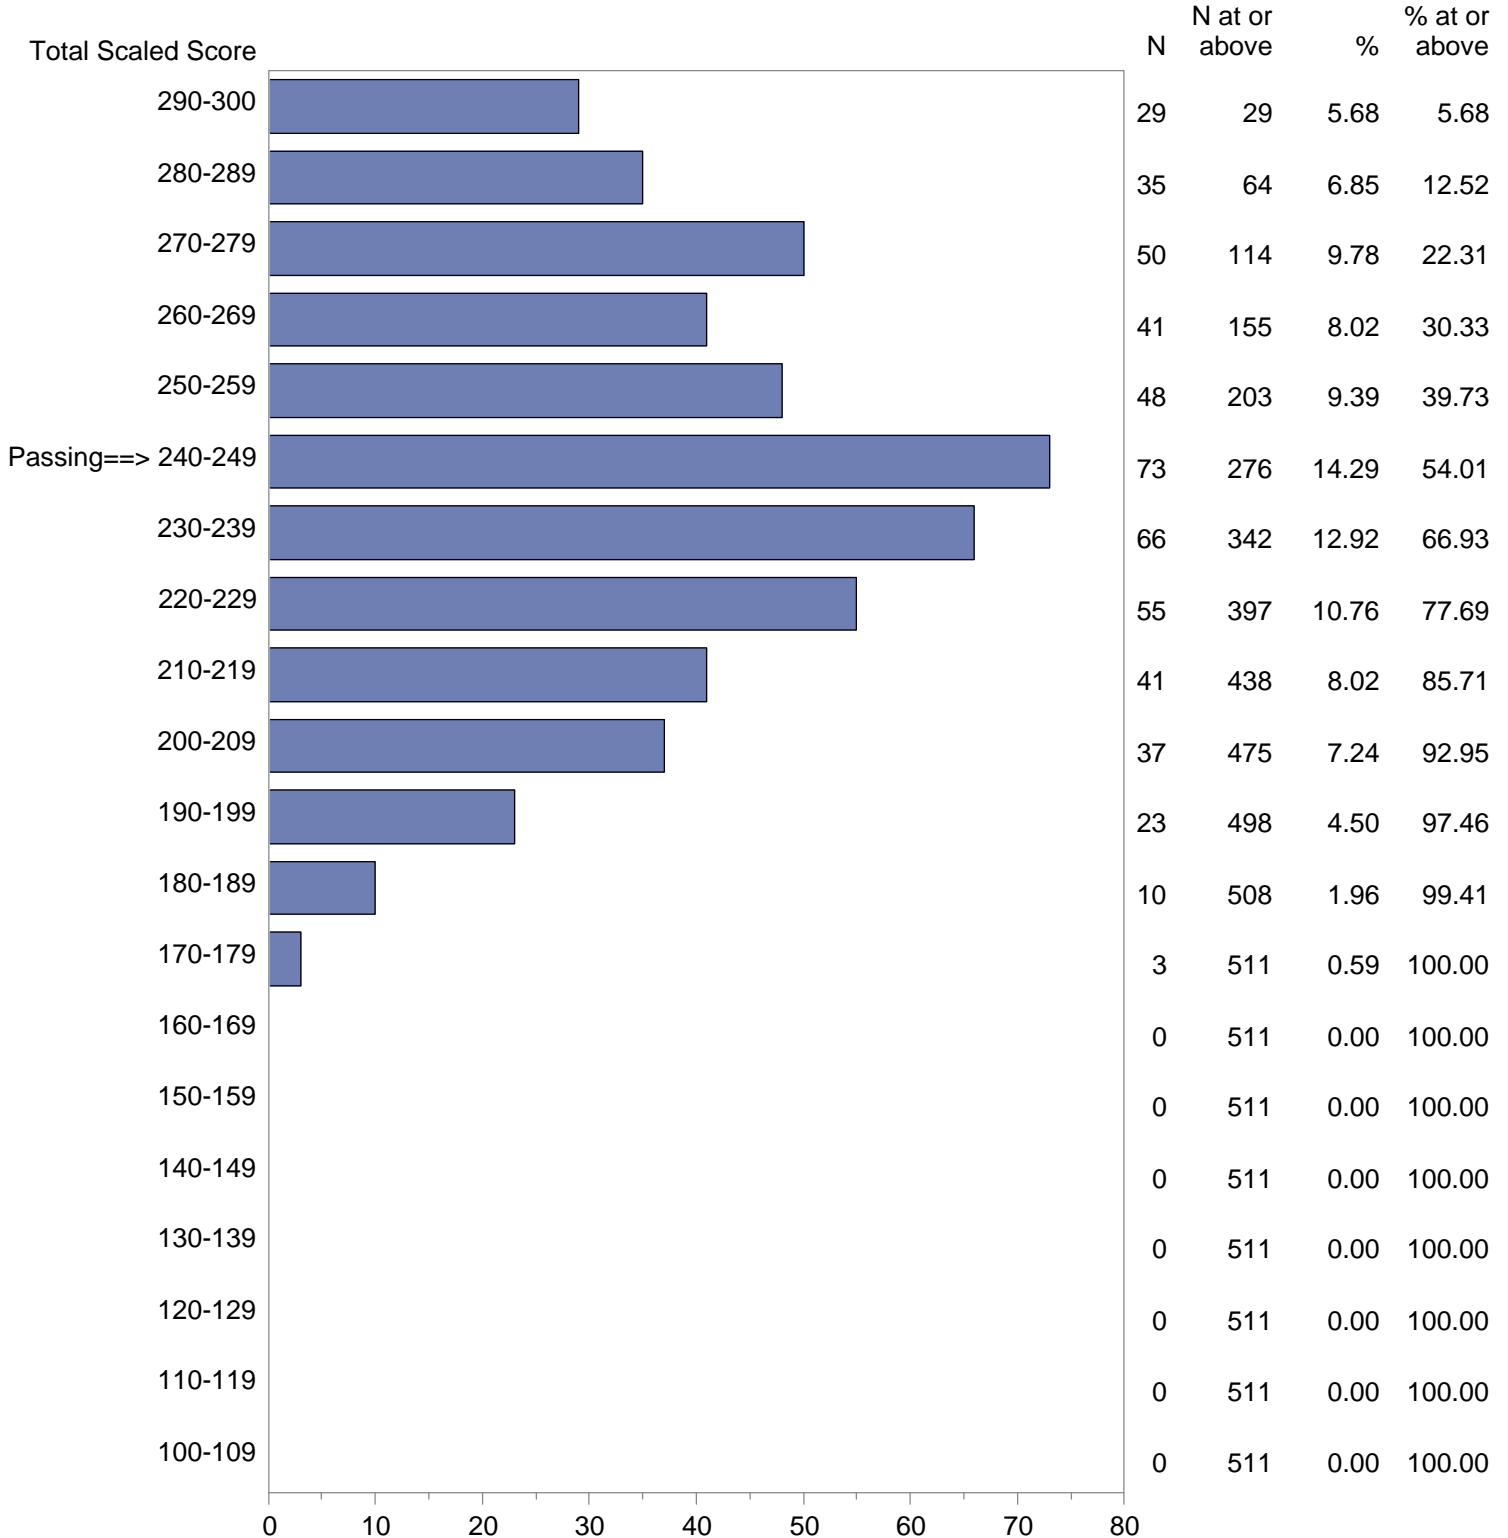

Massachusetts Tests for Educator Licensure (MTEL)
September 1, 2018 - August 31, 2019
Total Scaled Score Distribution by Test Field (All Forms)

Test Field=47 Middle School Mathematics

NOTE: The accompanying explanatory notes and interpretive cautions are an integral part of this report.