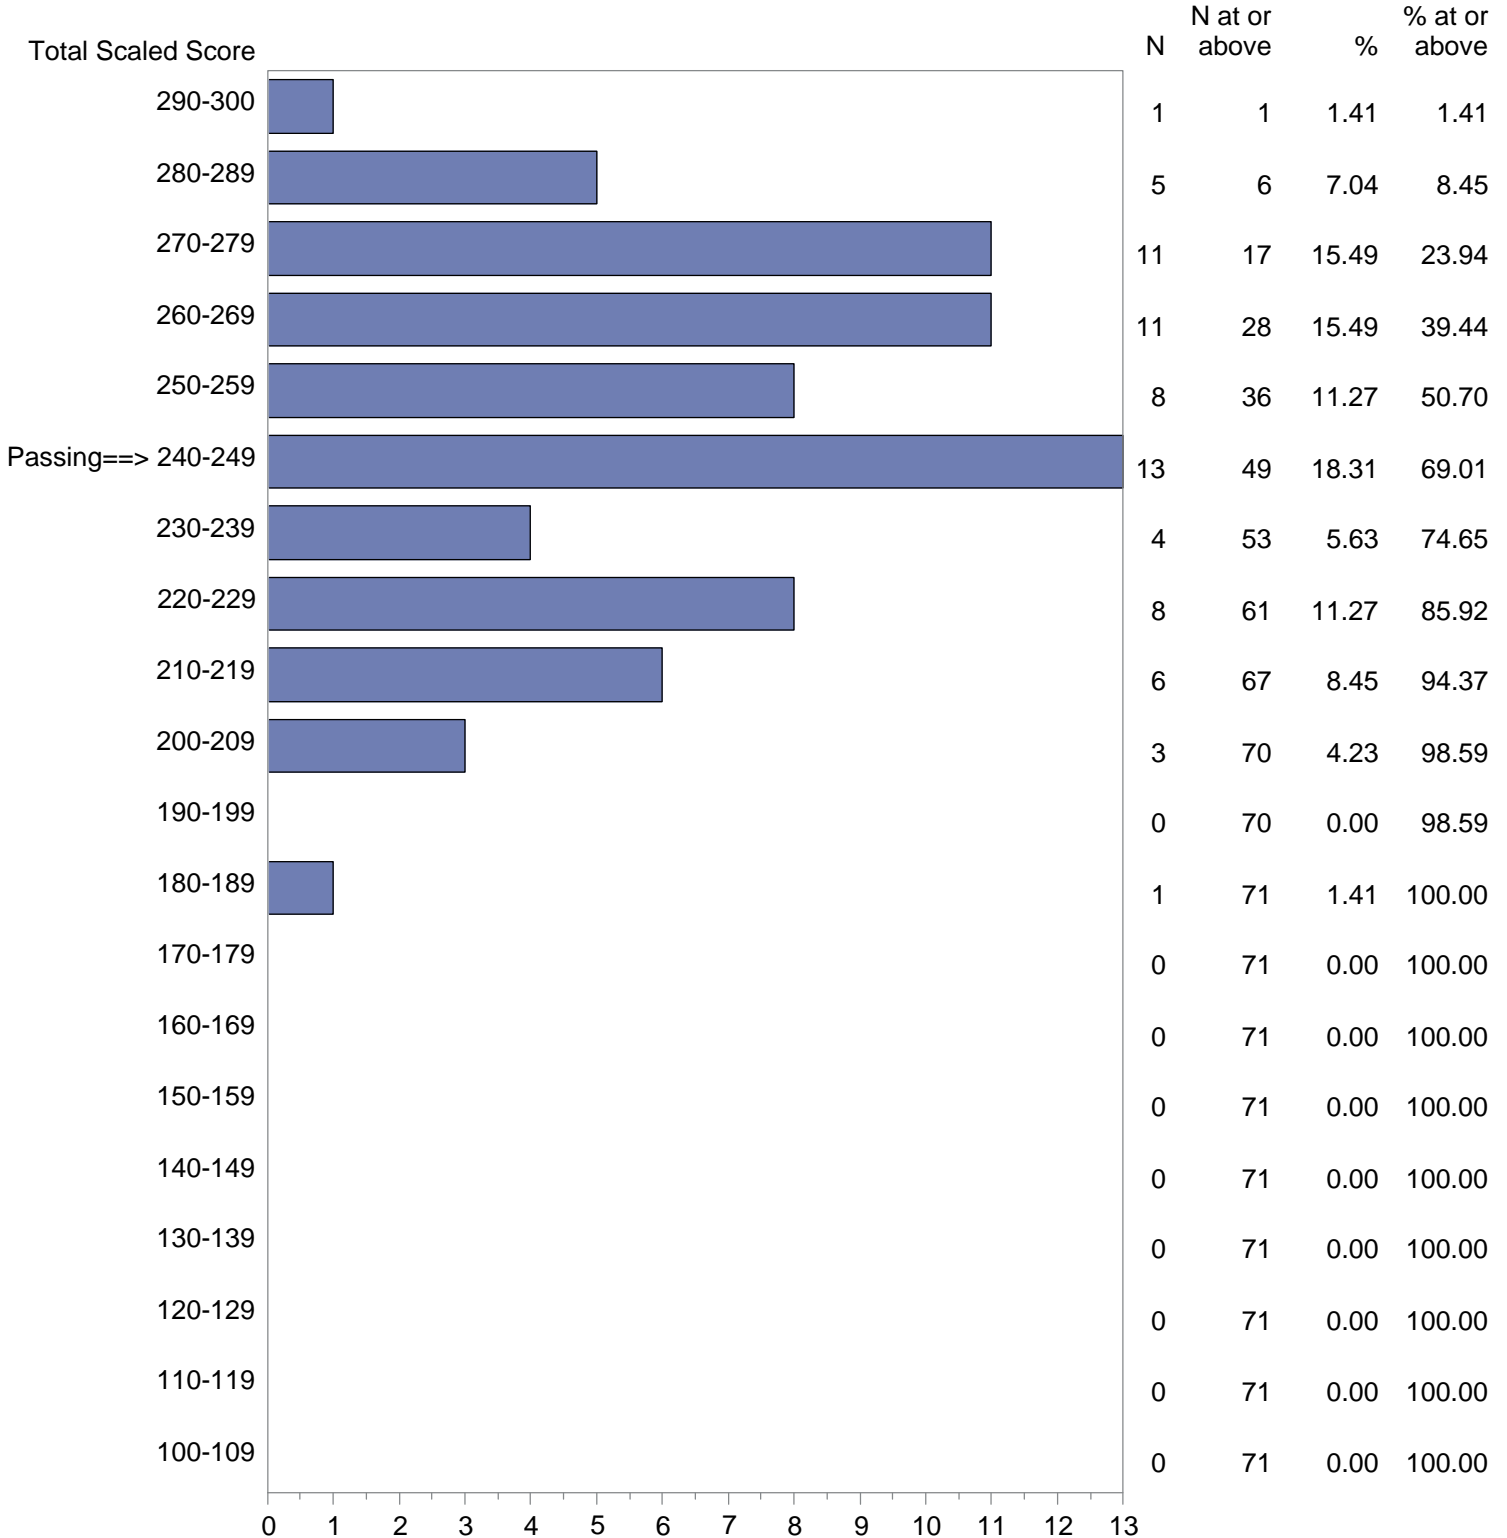

Massachusetts Tests for Educator Licensure (MTEL)
September 1, 2018 - August 31, 2019
Total Scaled Score Distribution by Test Field (All Forms)

Test Field=19 Business

NOTE: The accompanying explanatory notes and interpretive cautions are an integral part of this report.