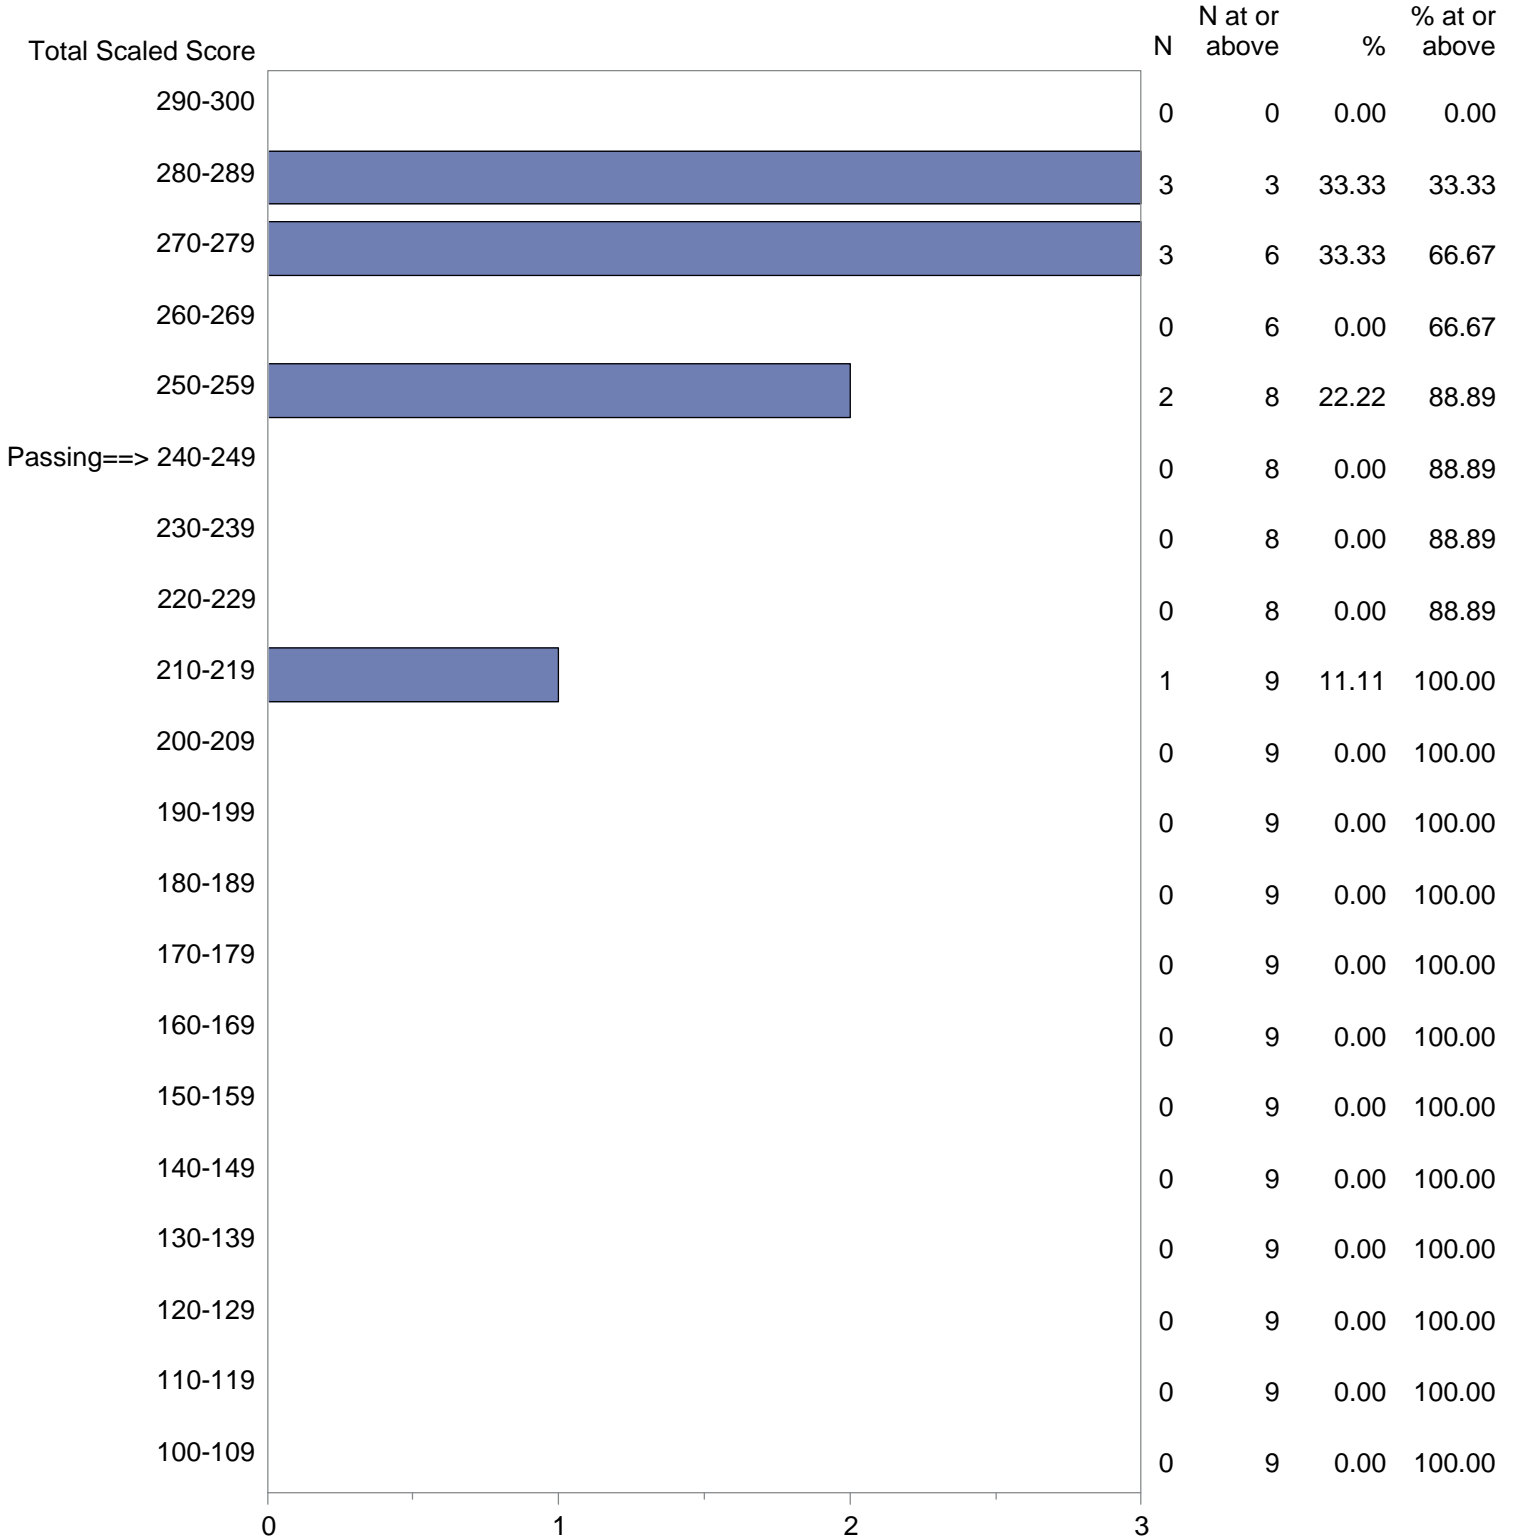

Massachusetts Tests for Educator Licensure (MTEL)
September 1, 2018 - August 31, 2019
Total Scaled Score Distribution by Test Field (All Forms)

Test Field=27 German

NOTE: The accompanying explanatory notes and interpretive cautions are an integral part of this report.