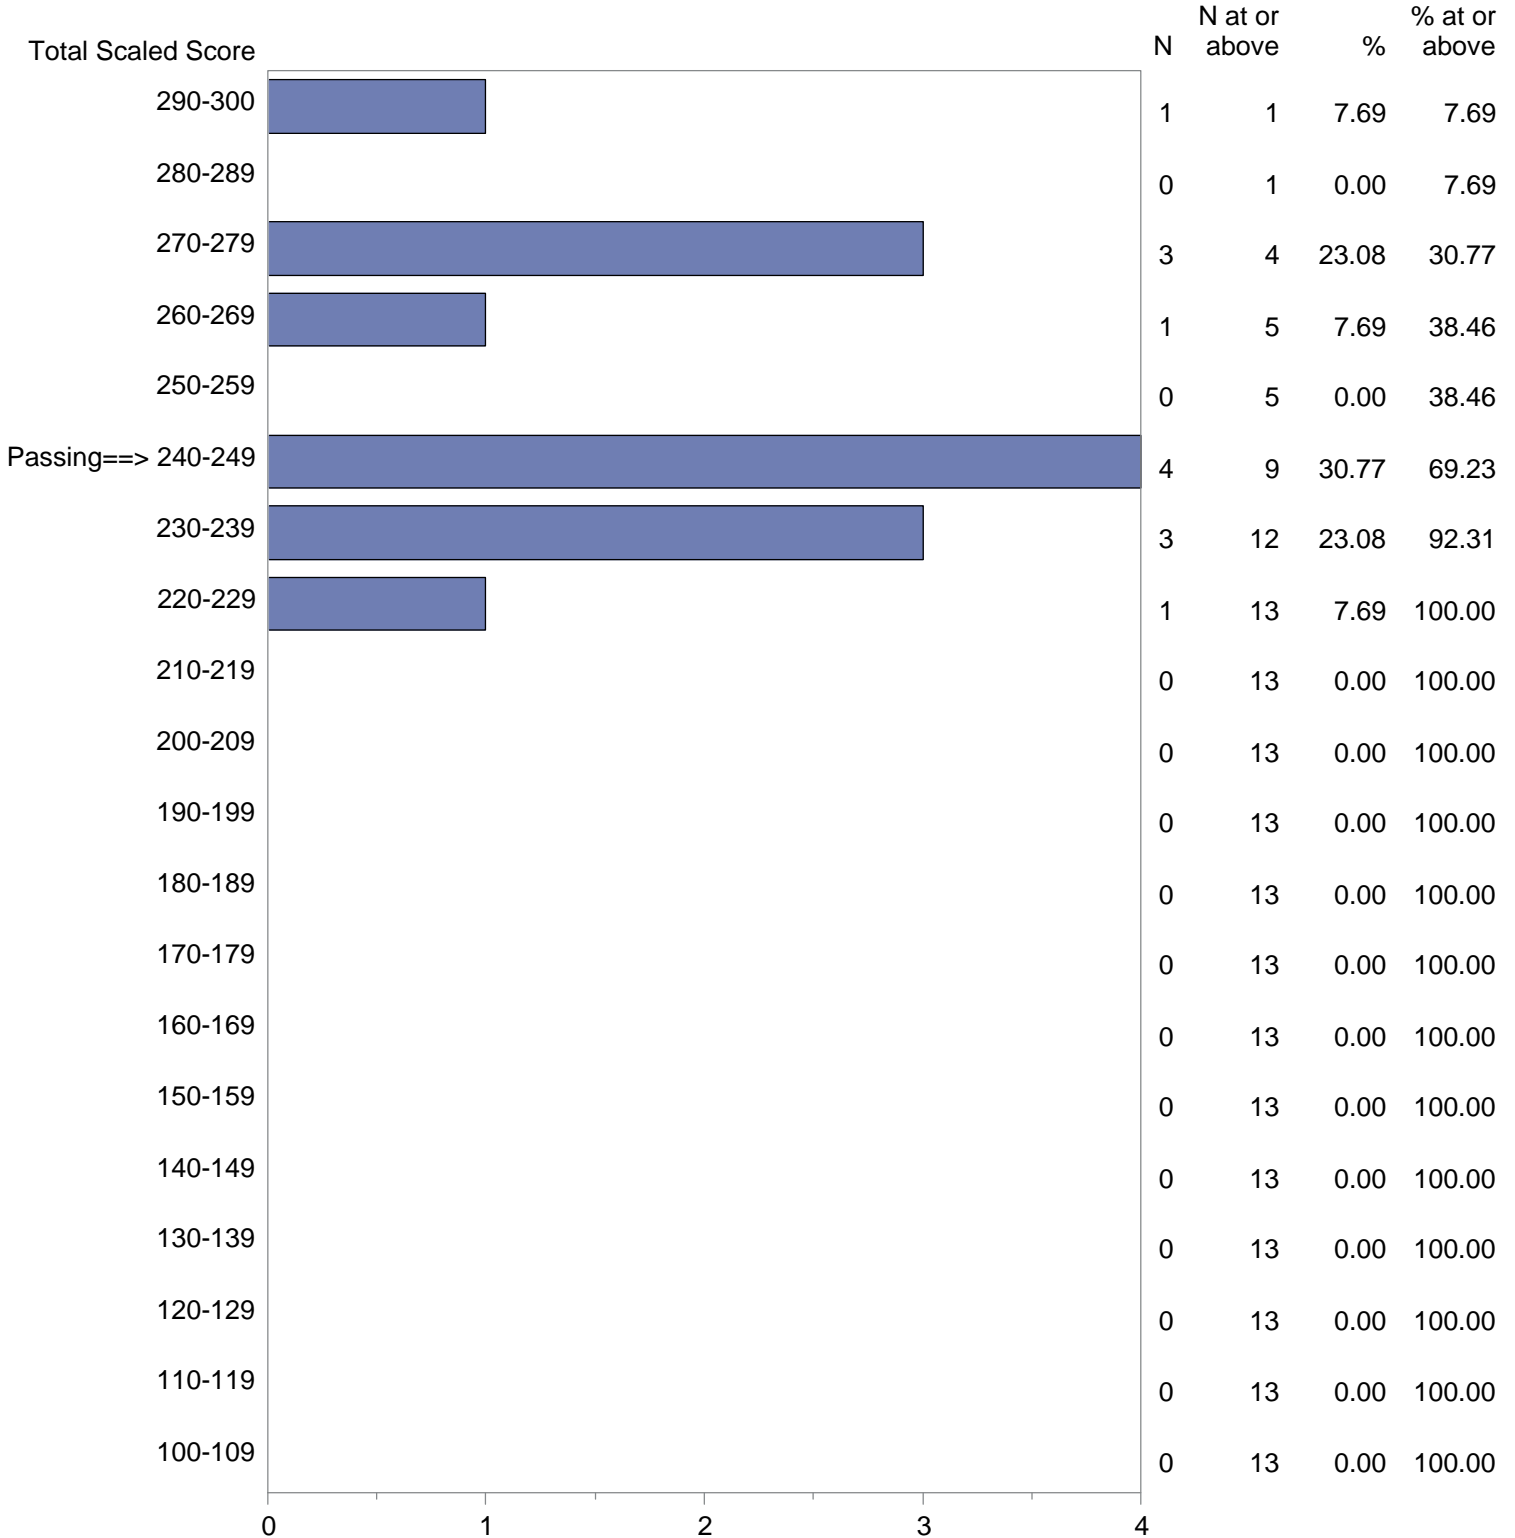

Massachusetts Tests for Educator Licensure (MTEL)
September 1, 2018 - August 31, 2019
Total Scaled Score Distribution by Test Field (All Forms)

Test Field=55 Adult Basic Education

NOTE: The accompanying explanatory notes and interpretive cautions are an integral part of this report.