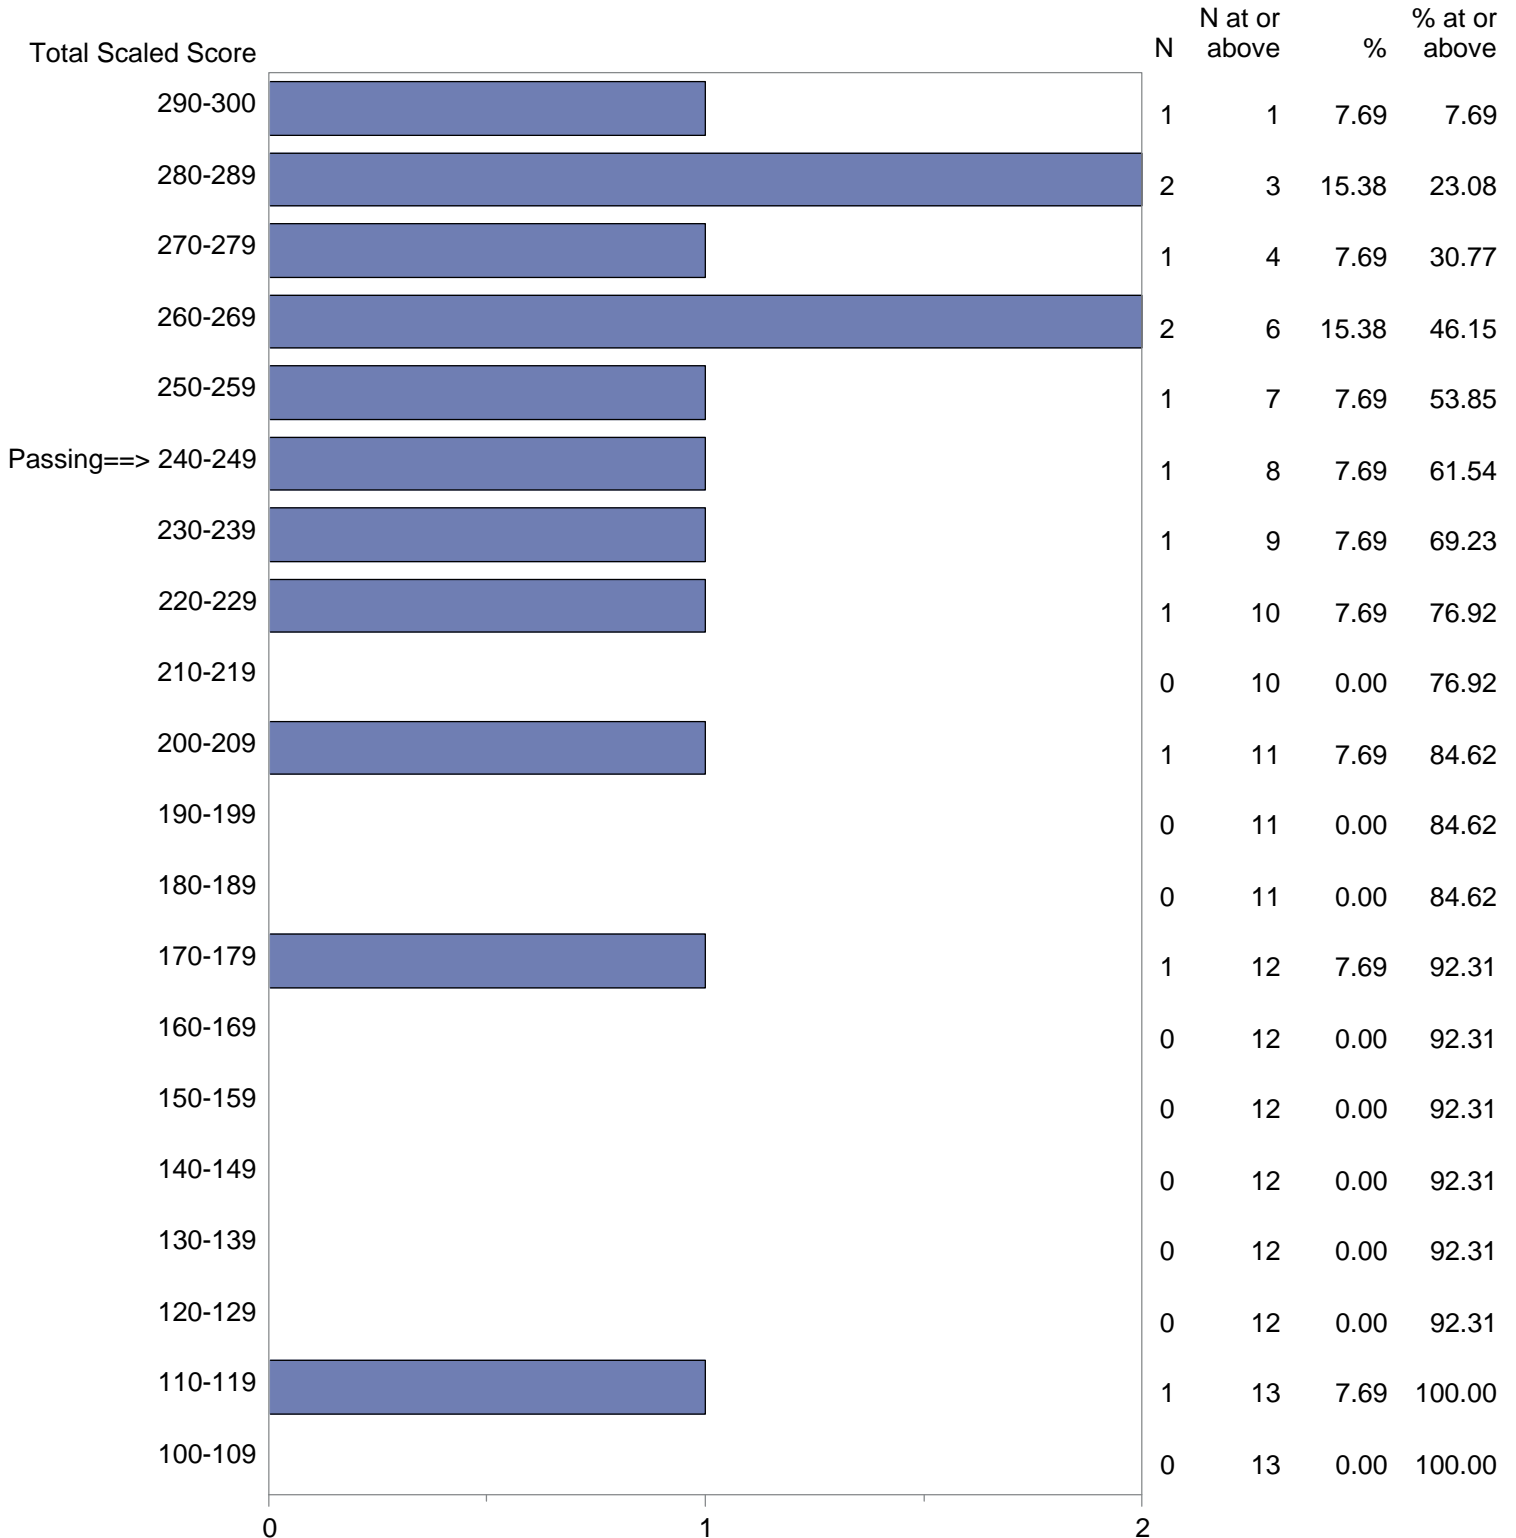

Massachusetts Tests for Educator Licensure (MTEL)
September 1, 2018 - August 31, 2019
Total Scaled Score Distribution by Test Field (All Forms)

Test Field=30 Italian

NOTE: The accompanying explanatory notes and interpretive cautions are an integral part of this report.