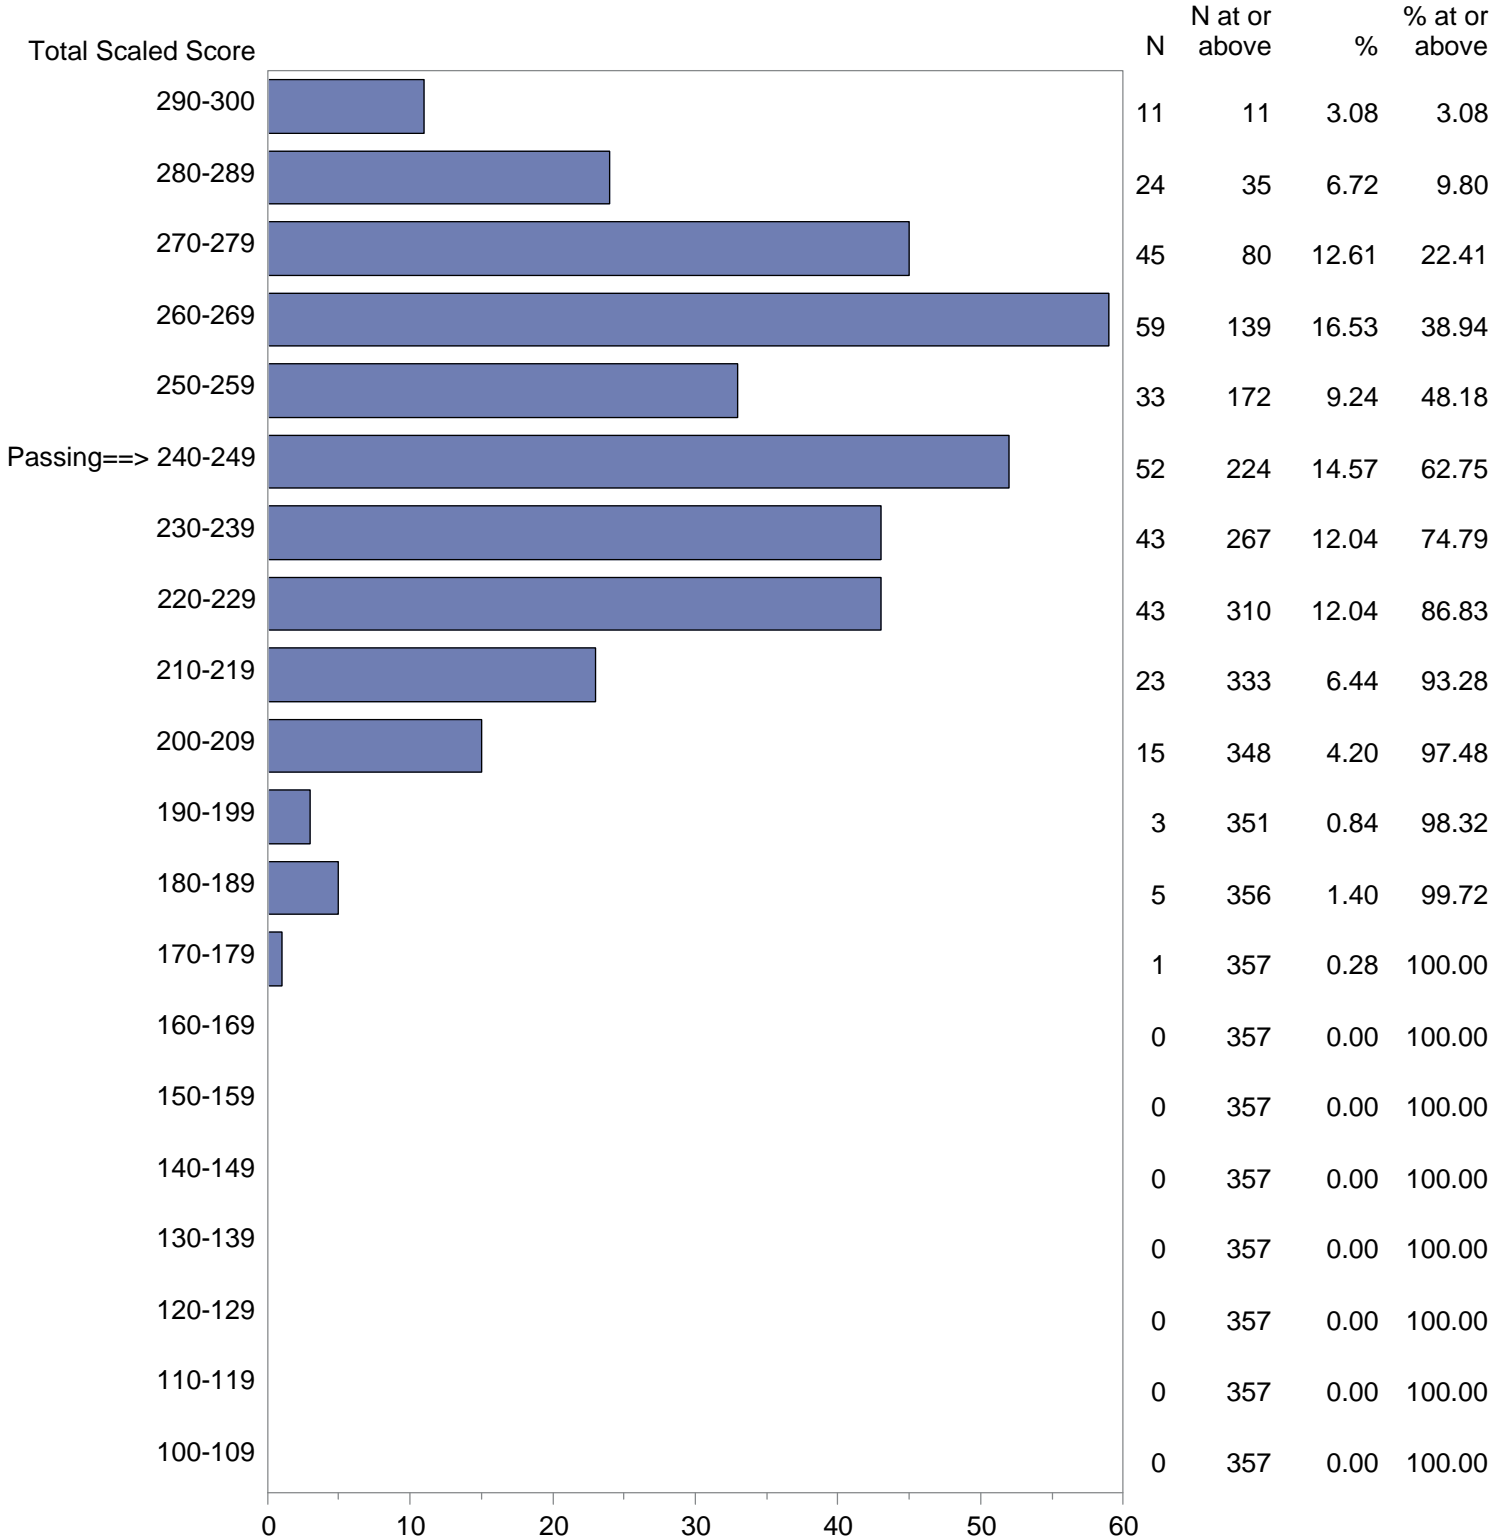

Massachusetts Tests for Educator Licensure (MTEL)
September 1, 2018 - August 31, 2019
Total Scaled Score Distribution by Test Field (All Forms)

Test Field=13 Biology

NOTE: The accompanying explanatory notes and interpretive cautions are an integral part of this report.