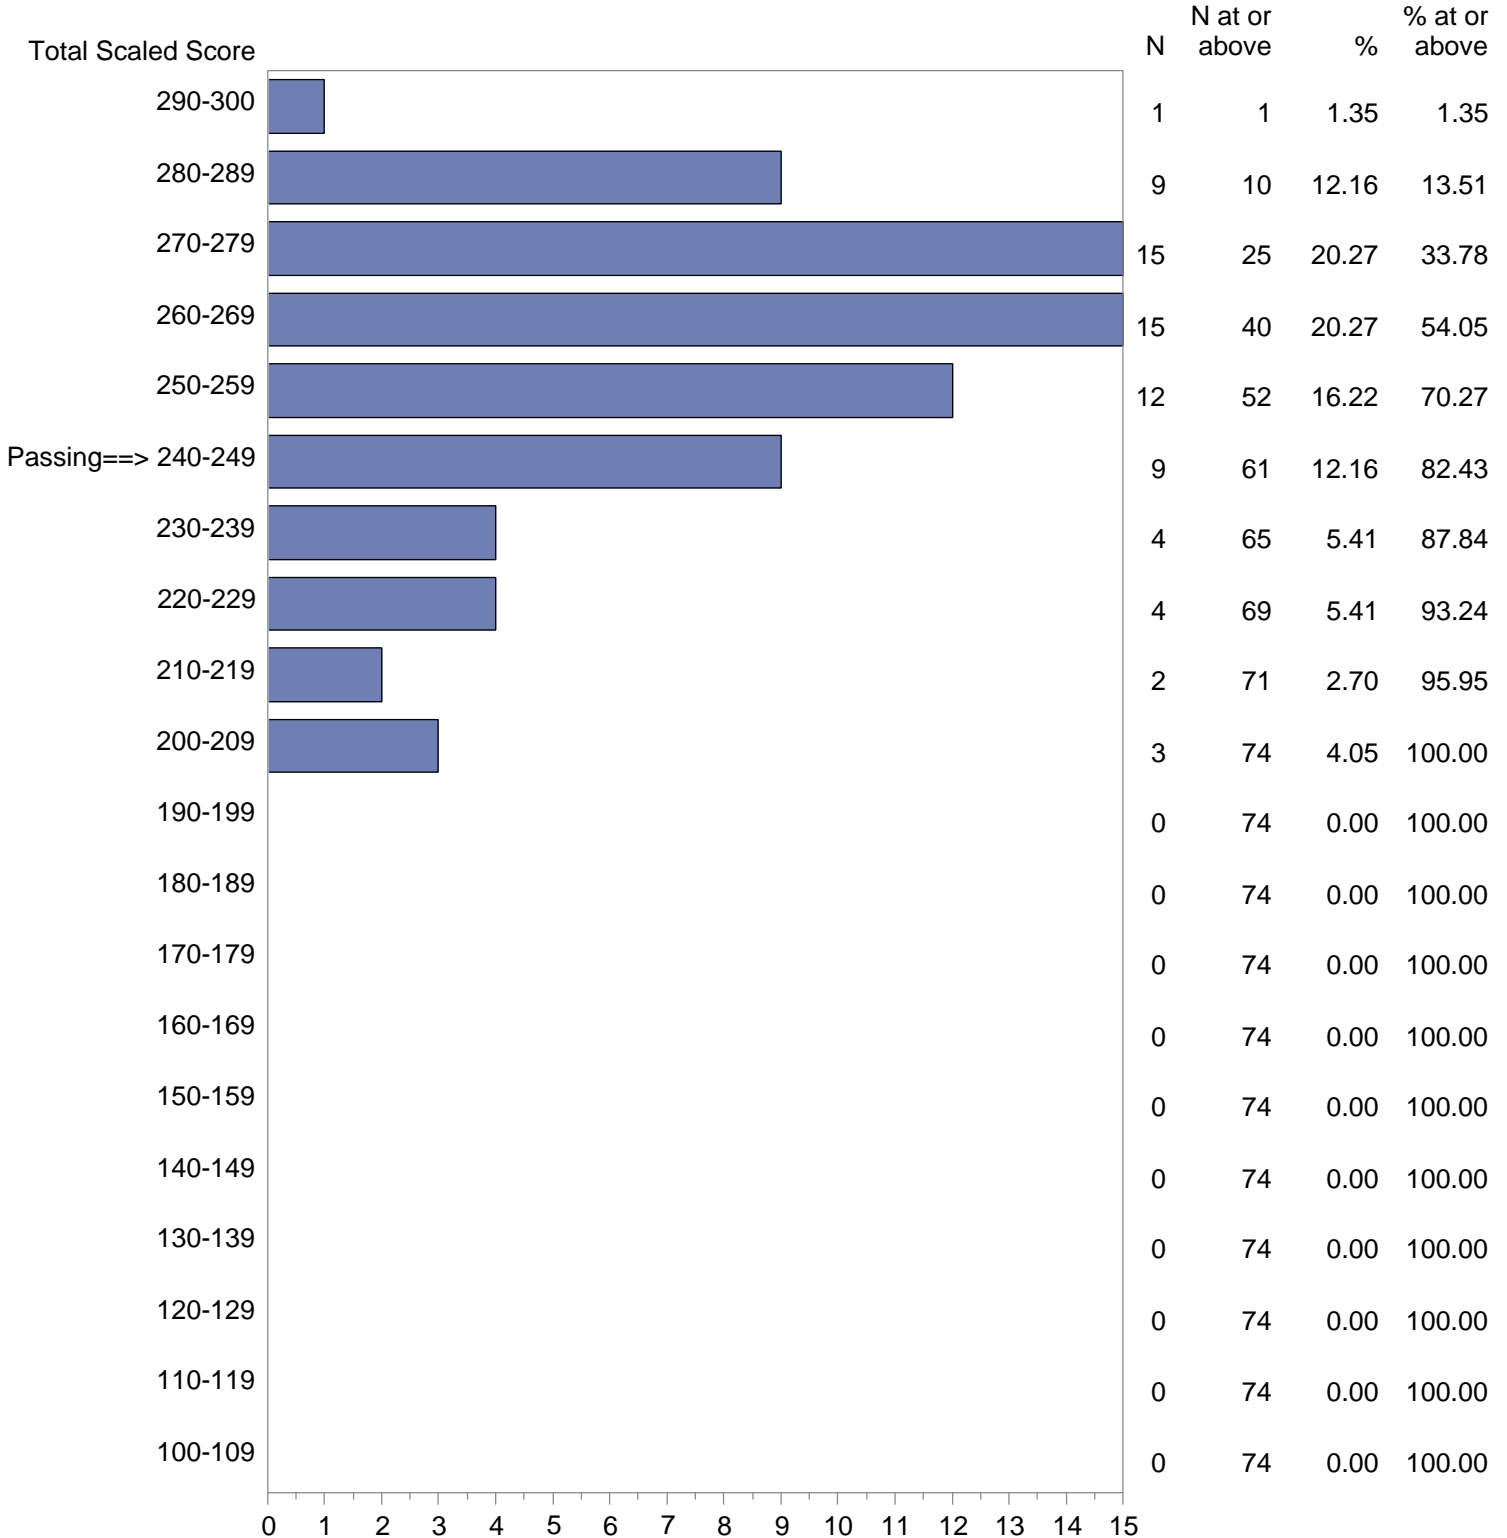

Massachusetts Tests for Educator Licensure (MTEL)
September 1, 2018 - August 31, 2019
Total Scaled Score Distribution by Test Field (All Forms)

Test Field=45 Theater

NOTE: The accompanying explanatory notes and interpretive cautions are an integral part of this report.