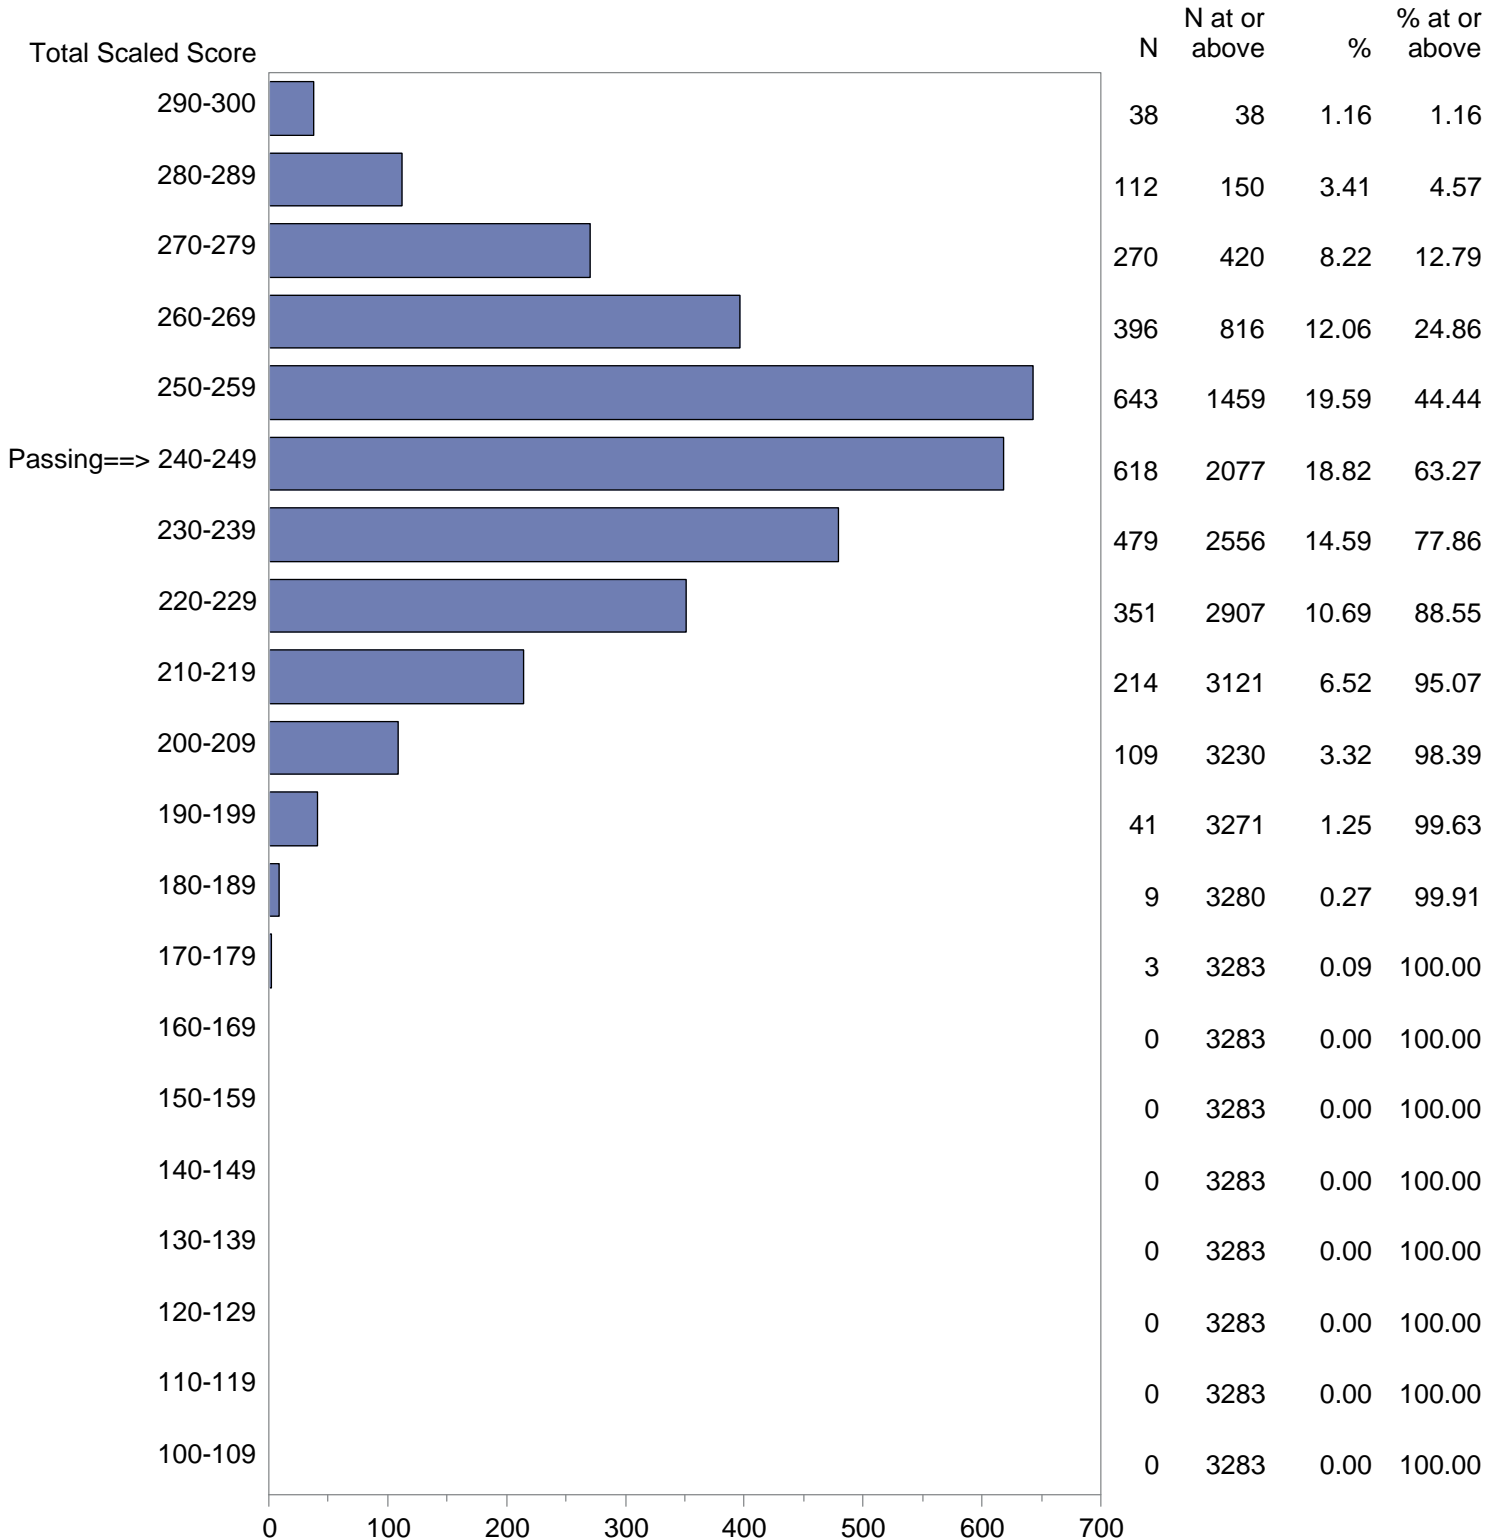

Massachusetts Tests for Educator Licensure (MTEL)
September 1, 2018 - August 31, 2019
Total Scaled Score Distribution by Test Field (All Forms)

Test Field=03 General Curriculum - Multi-Subject

NOTE: The accompanying explanatory notes and interpretive cautions are an integral part of this report.