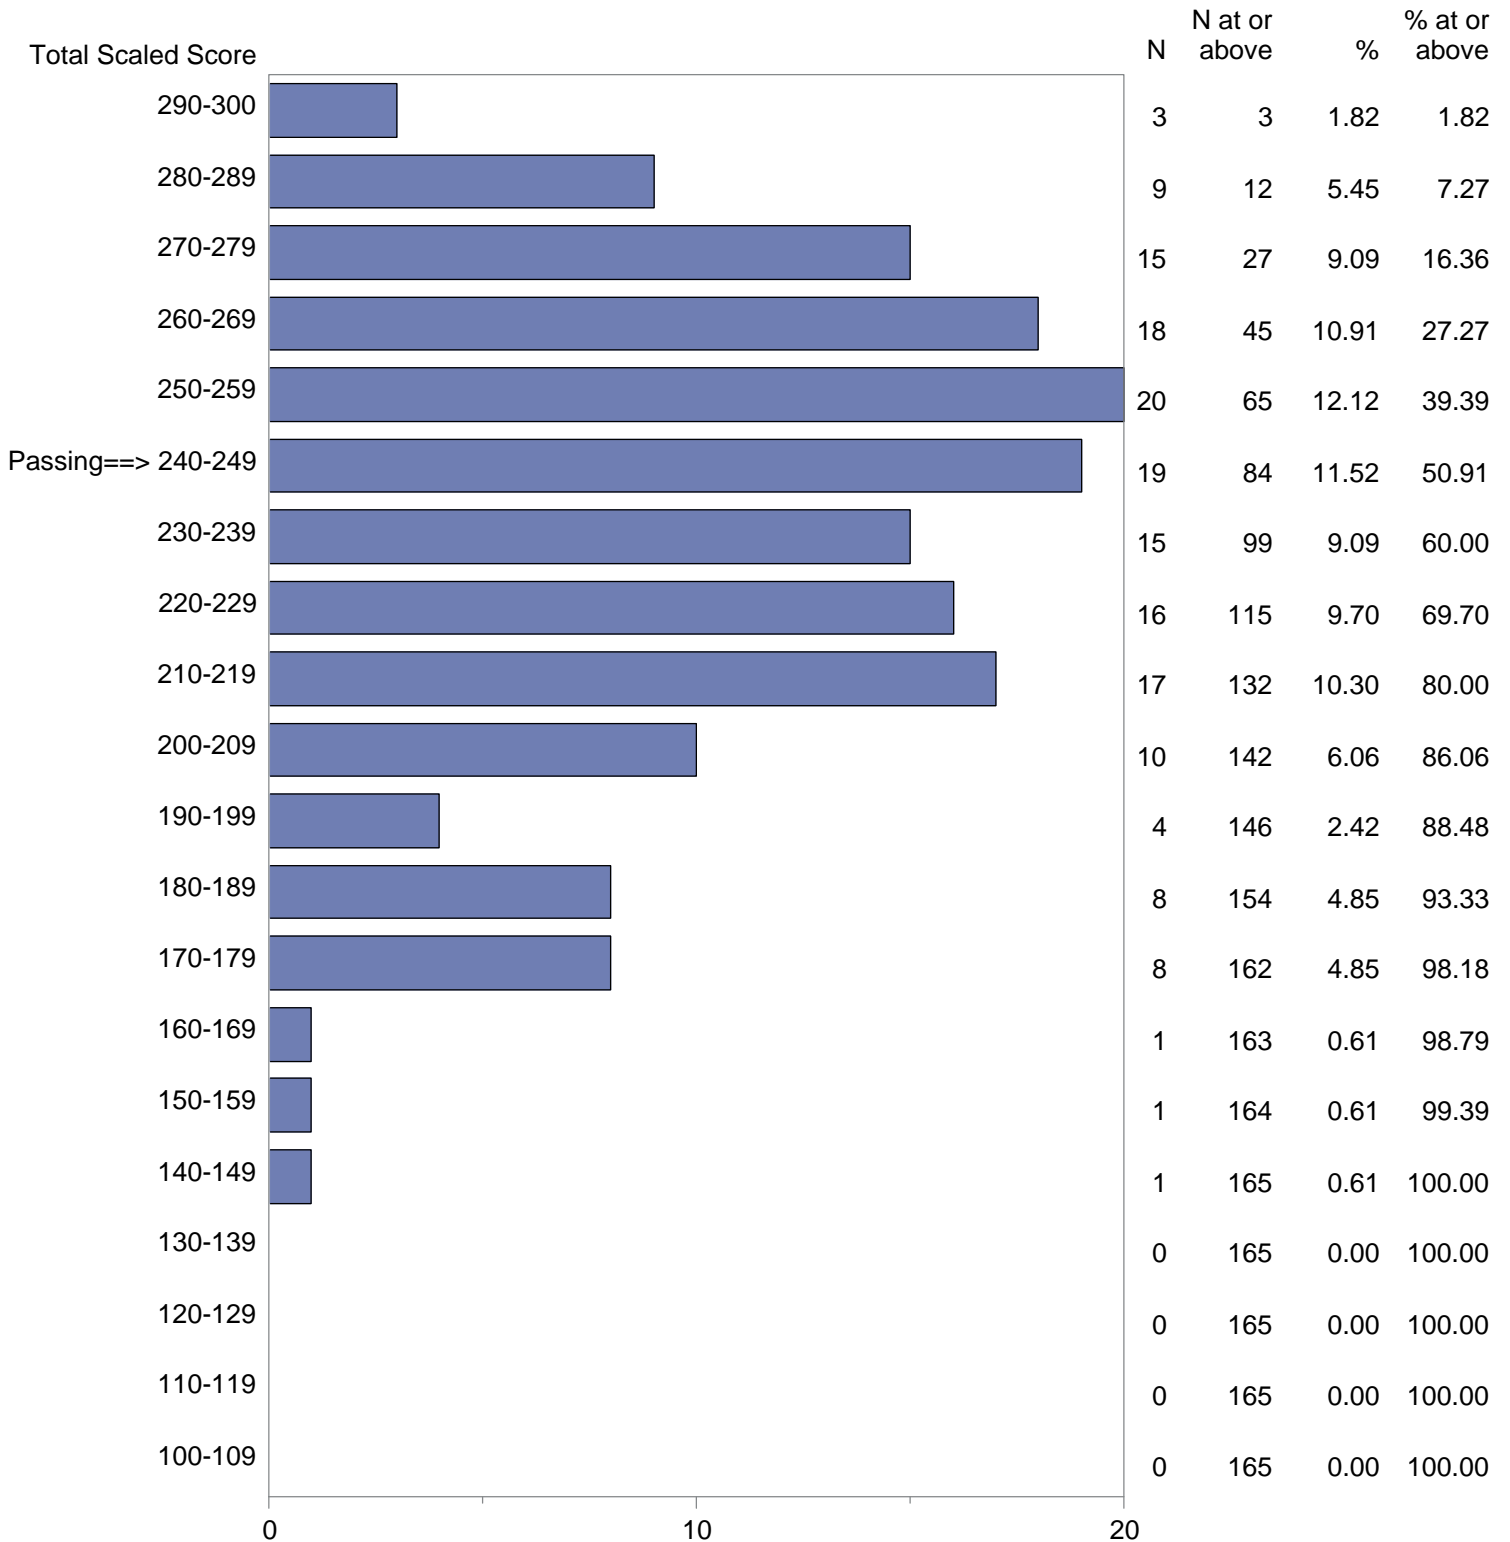

Massachusetts Tests for Educator Licensure (MTEL)
September 1, 2018 - August 31, 2019
Total Scaled Score Distribution by Test Field (All Forms)

Test Field=12 Chemistry

NOTE: The accompanying explanatory notes and interpretive cautions are an integral part of this report.