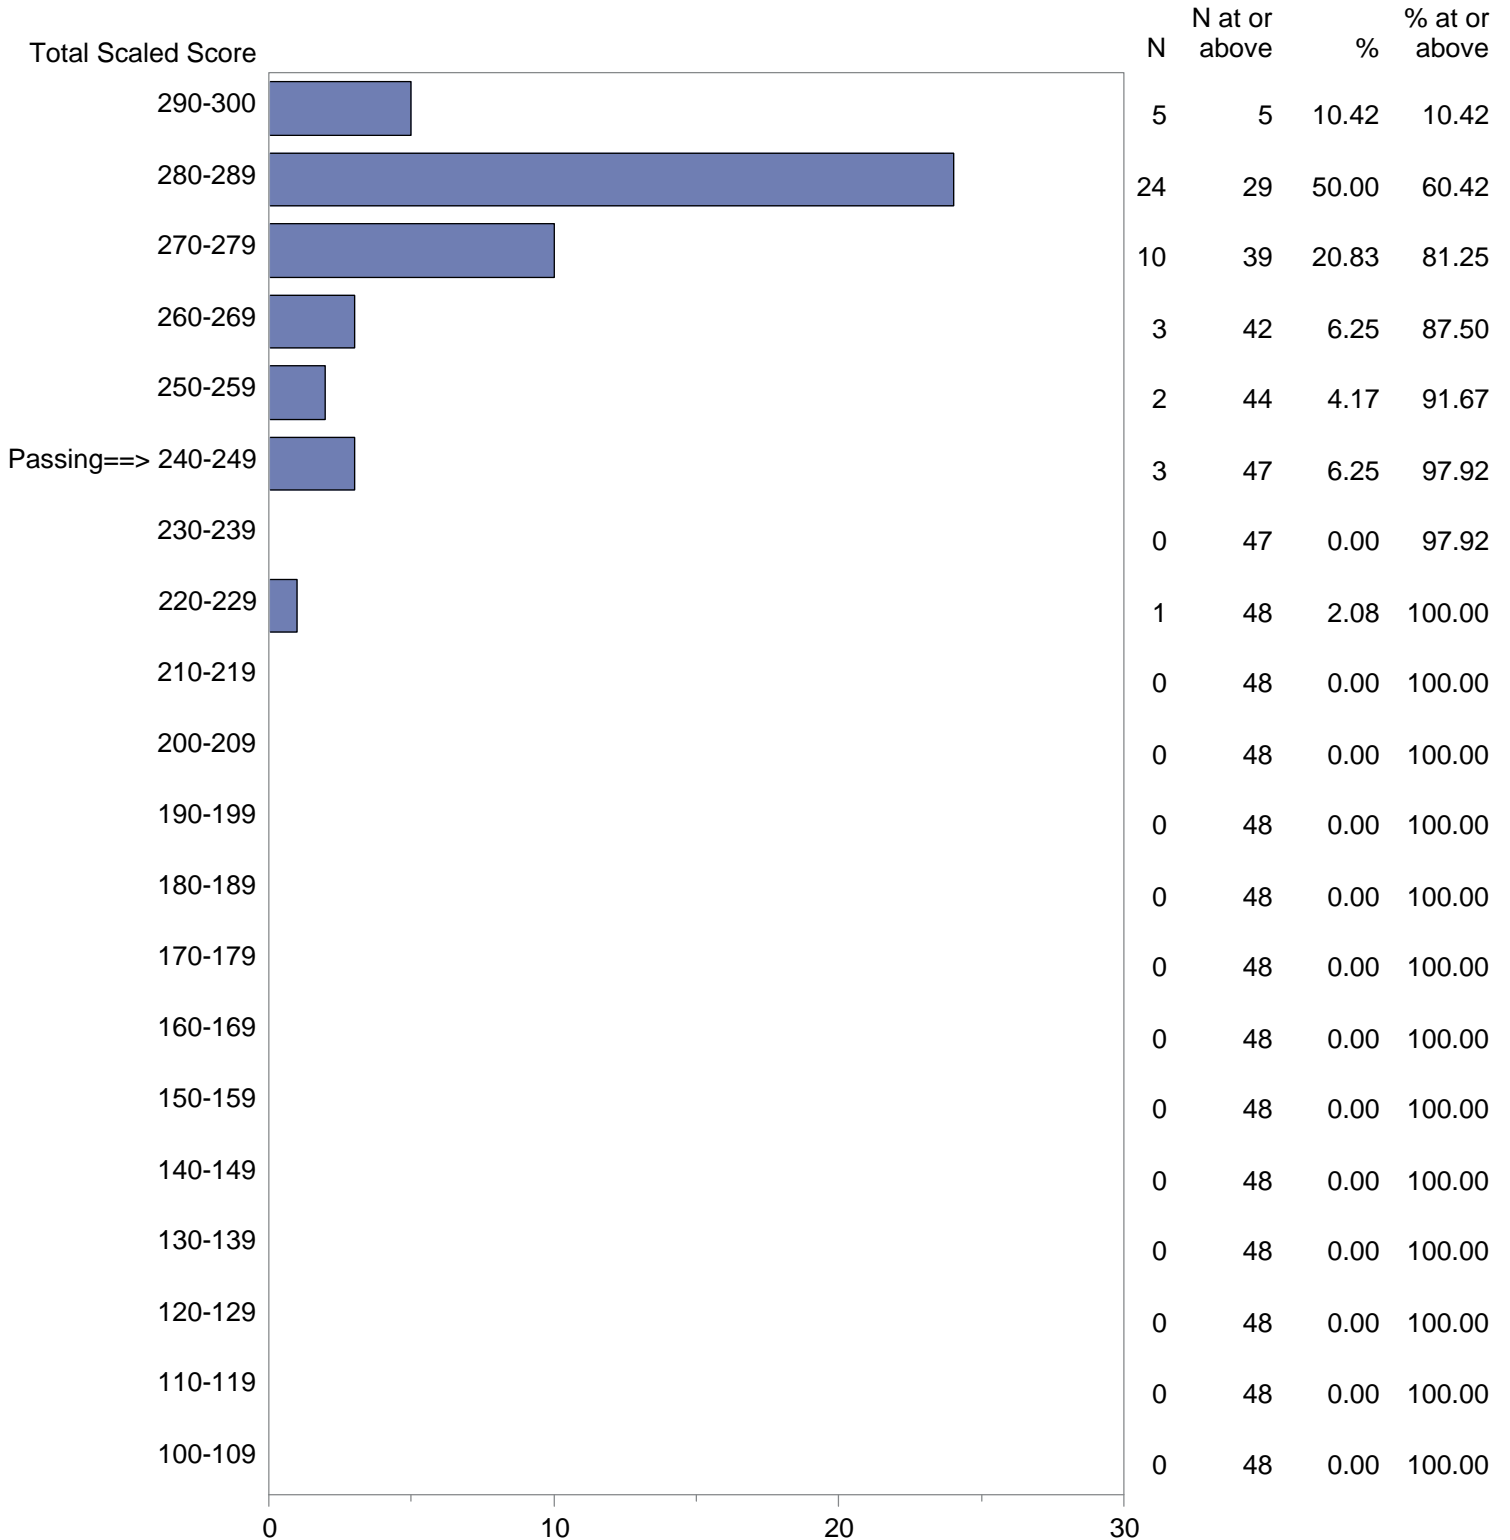

Massachusetts Tests for Educator Licensure (MTEL)
September 1, 2018 - August 31, 2019
Total Scaled Score Distribution by Test Field (All Forms)

Test Field=29 Chinese (Mandarin)

NOTE: The accompanying explanatory notes and interpretive cautions are an integral part of this report.