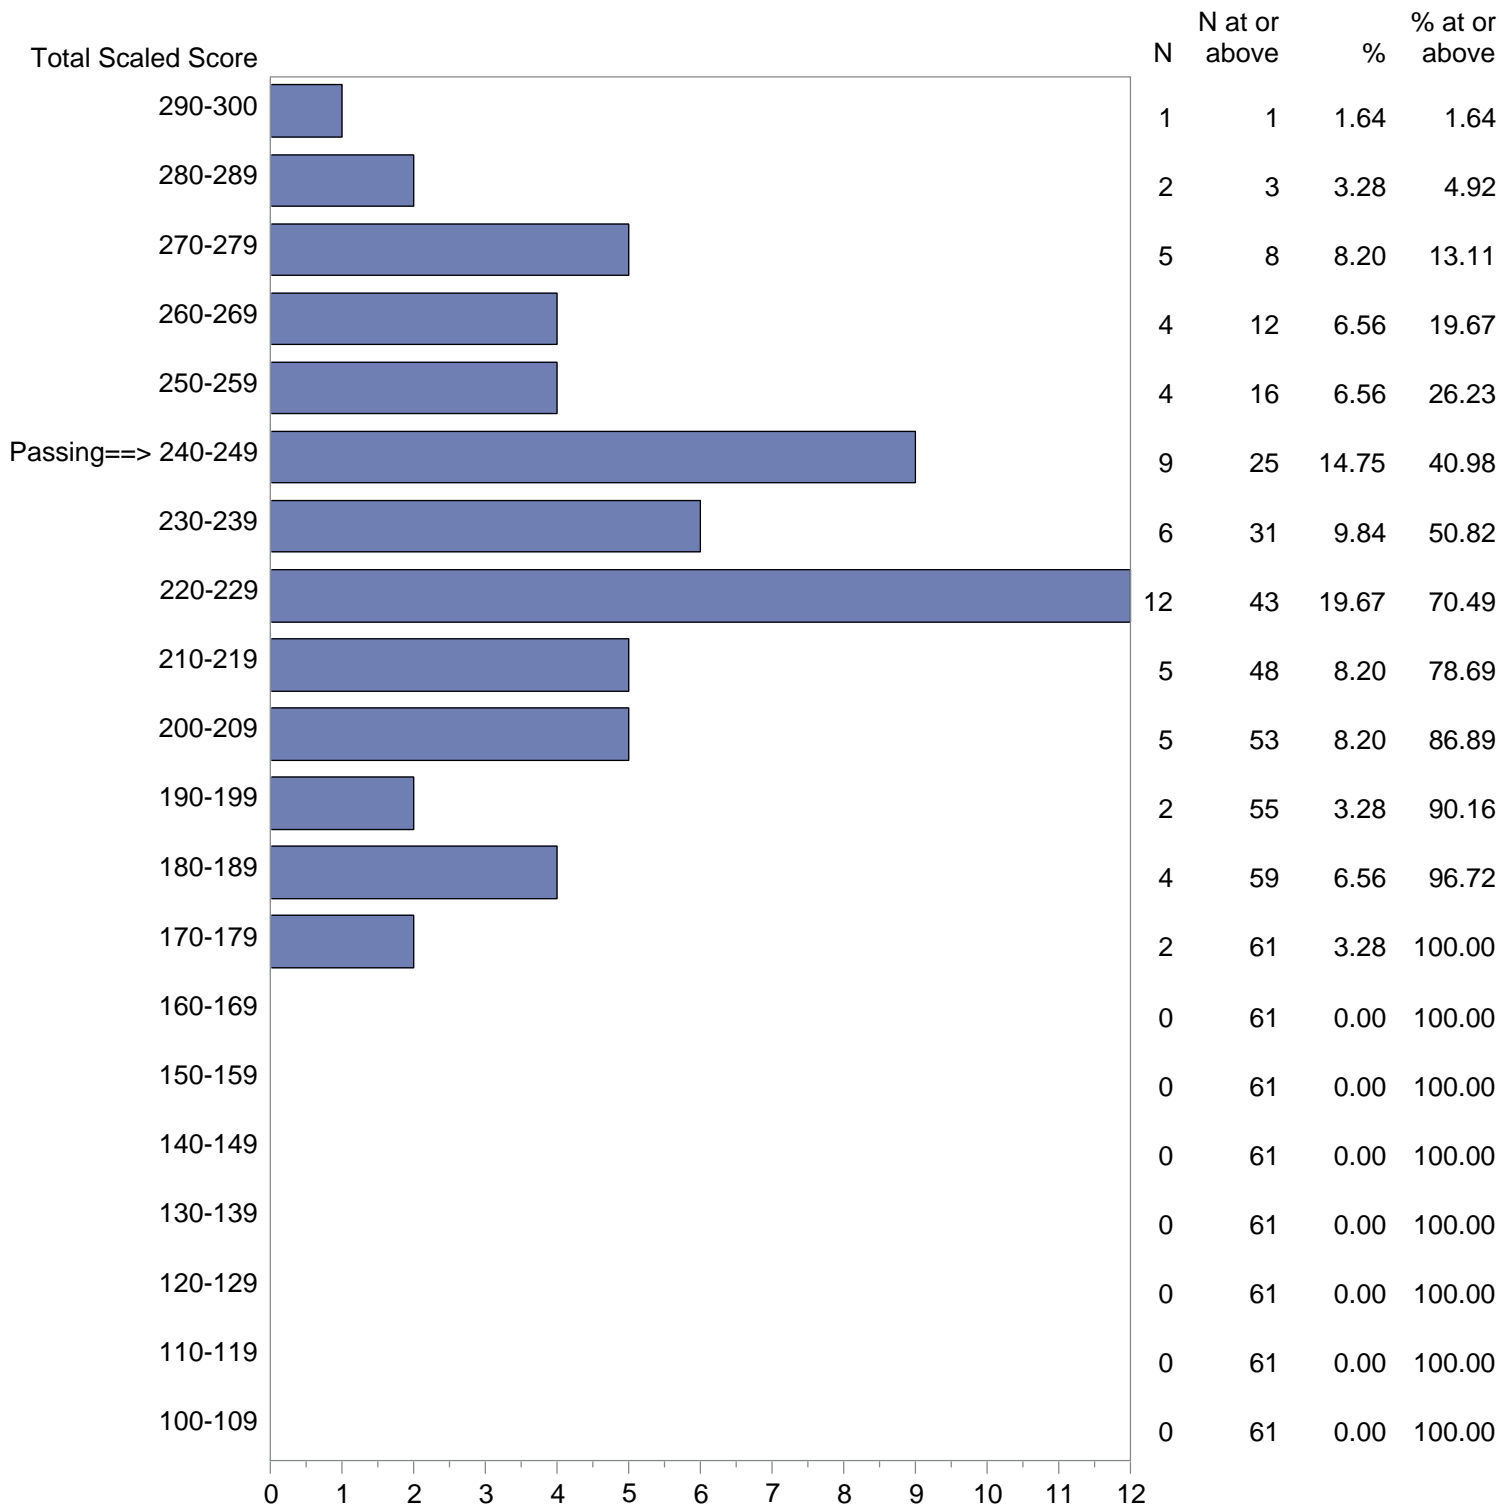

Massachusetts Tests for Educator Licensure (MTEL)
September 1, 2017 - August 31, 2018
Total Scaled Score Distribution by Test Field (All Forms)

Test Field=14 Earth Science

NOTE: The accompanying explanatory notes and interpretive cautions are an integral part of this report.