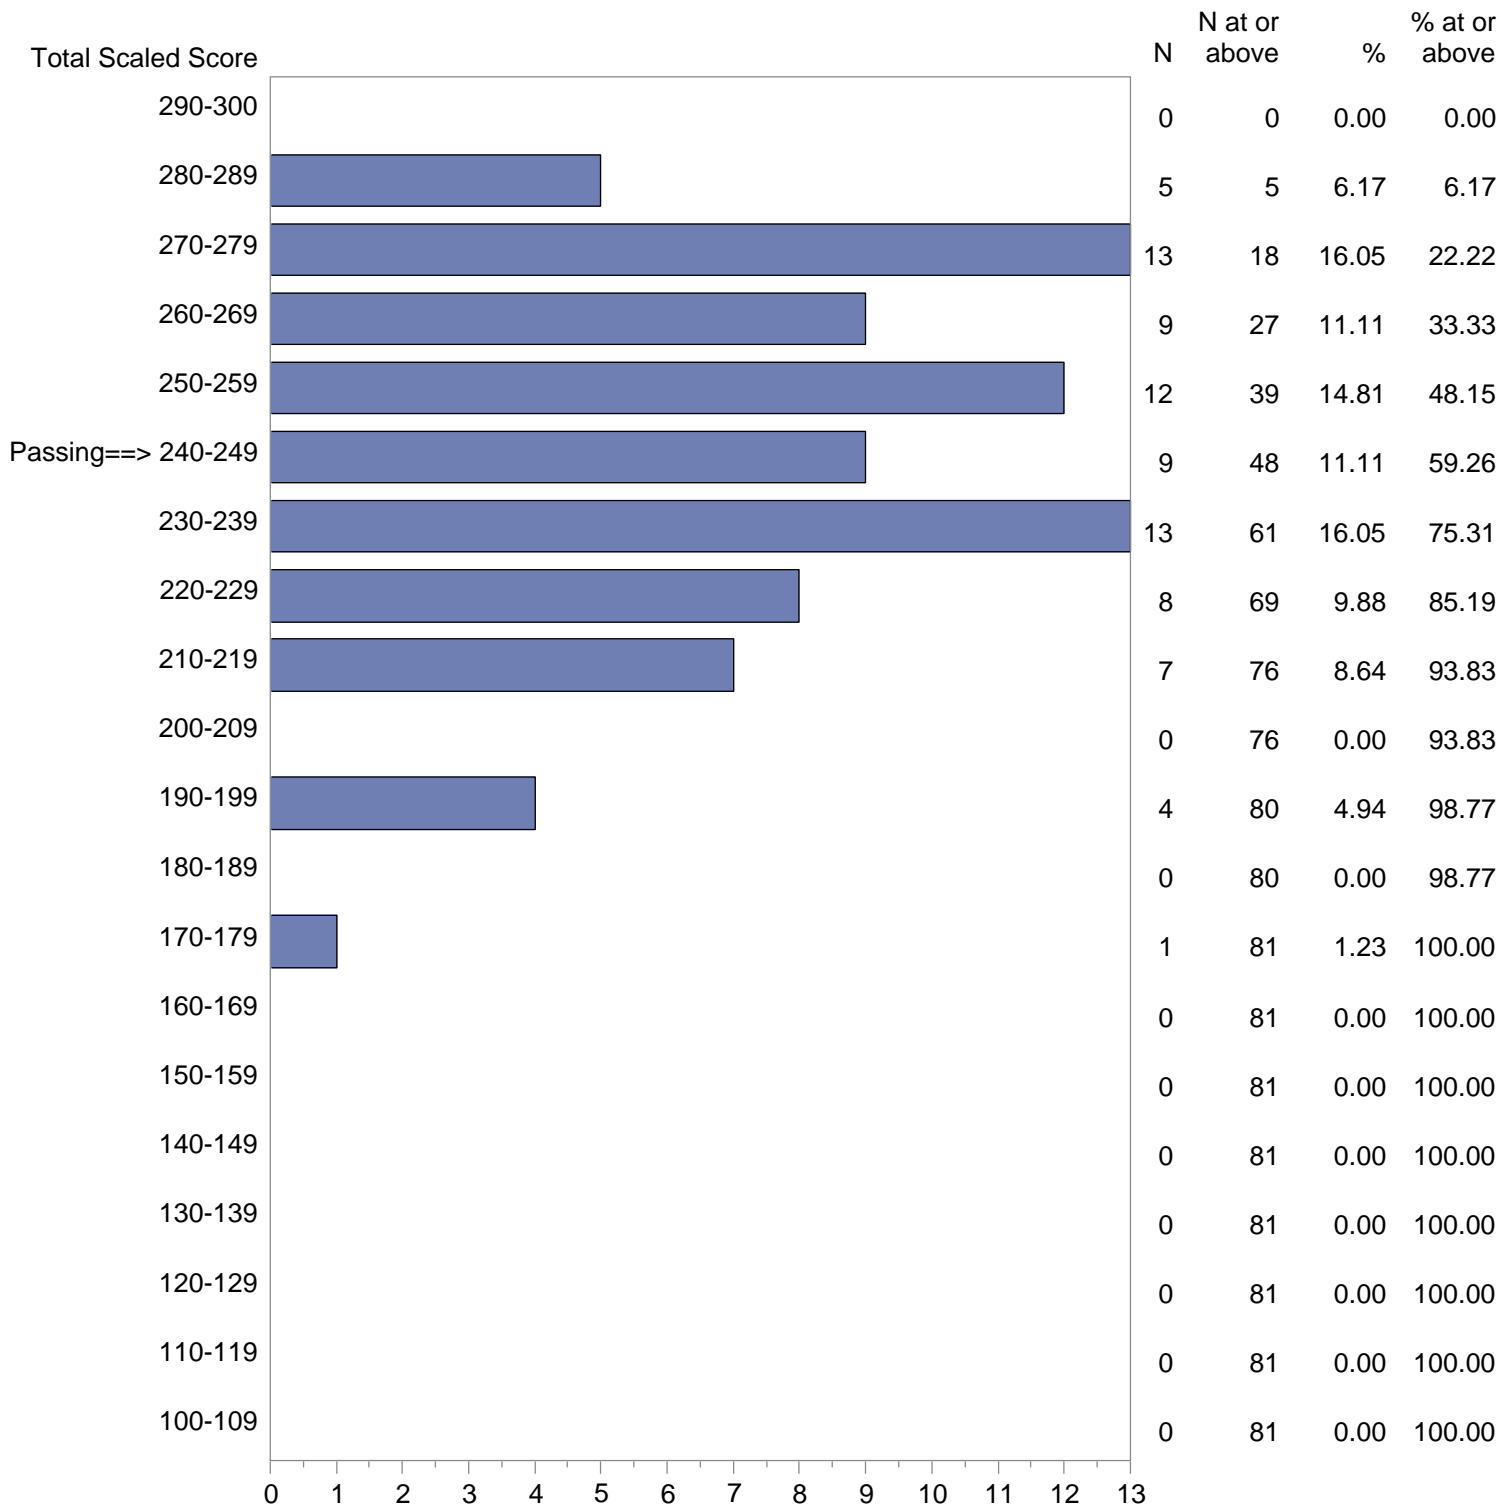

Massachusetts Tests for Educator Licensure (MTEL)
September 1, 2017 - August 31, 2018
Total Scaled Score Distribution by Test Field (All Forms)

Test Field=19 Business

NOTE: The accompanying explanatory notes and interpretive cautions are an integral part of this report.