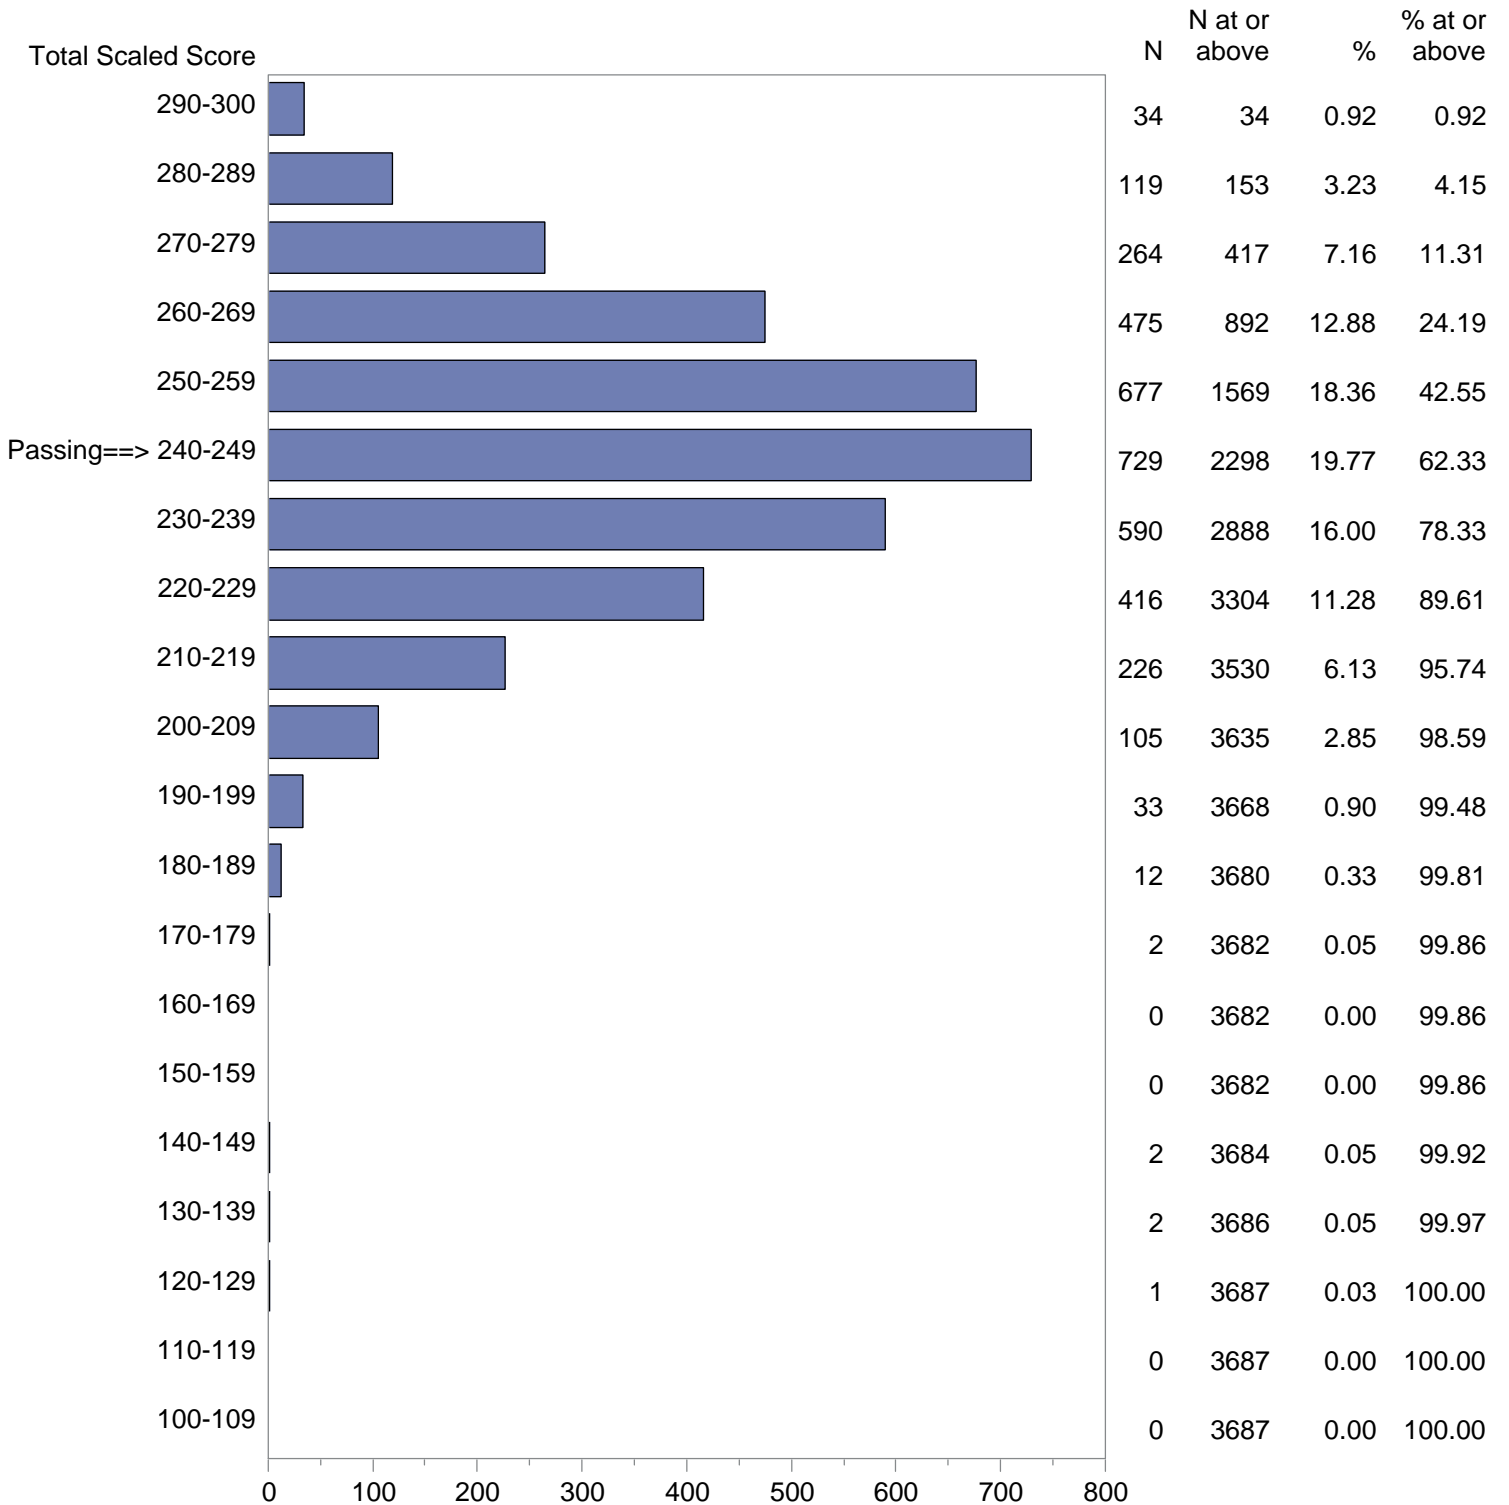

Massachusetts Tests for Educator Licensure (MTEL)
September 1, 2017 - August 31, 2018
Total Scaled Score Distribution by Test Field (All Forms)

Test Field=03 General Curriculum - Multi-Subject

NOTE: The accompanying explanatory notes and interpretive cautions are an integral part of this report.