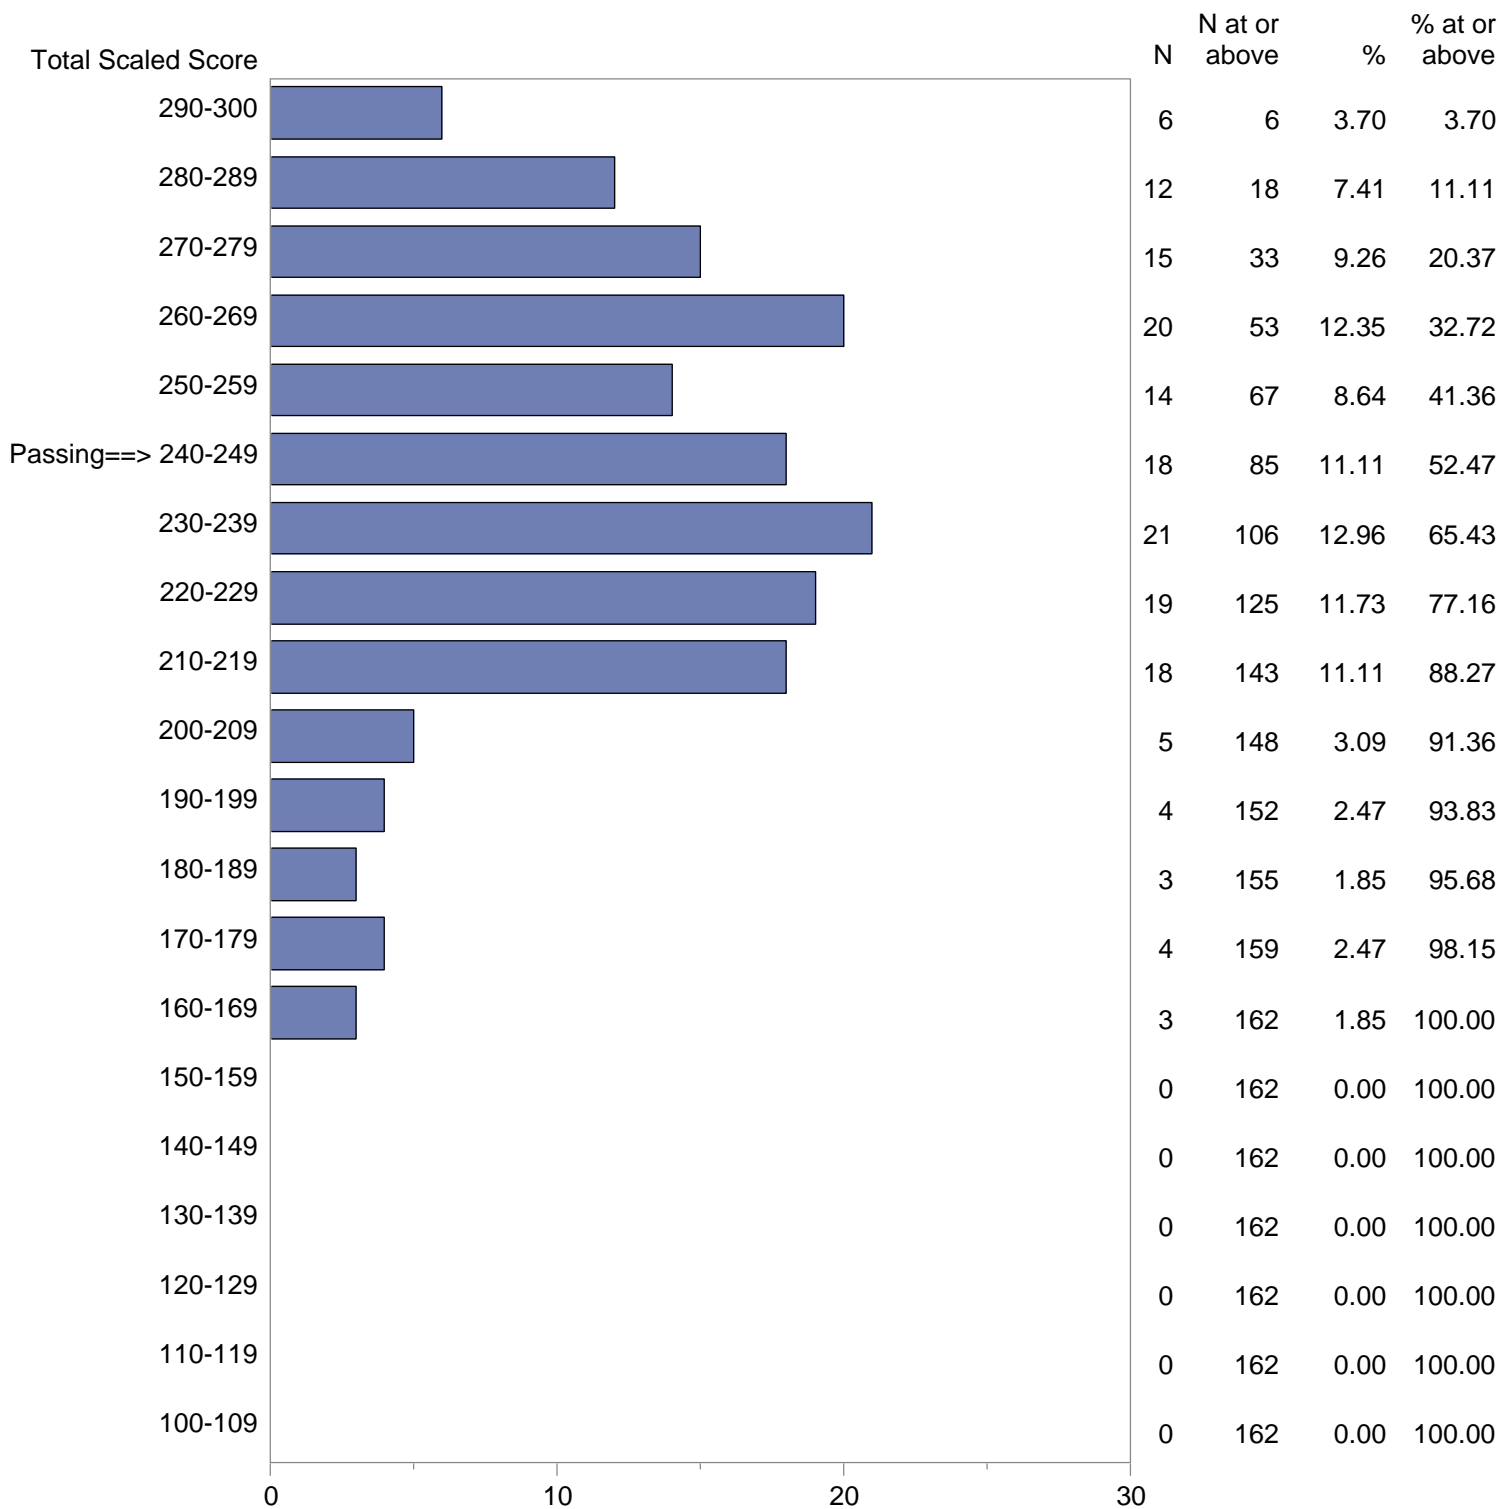

Massachusetts Tests for Educator Licensure (MTEL)
September 1, 2017 - August 31, 2018
Total Scaled Score Distribution by Test Field (All Forms)

Test Field=12 Chemistry

NOTE: The accompanying explanatory notes and interpretive cautions are an integral part of this report.