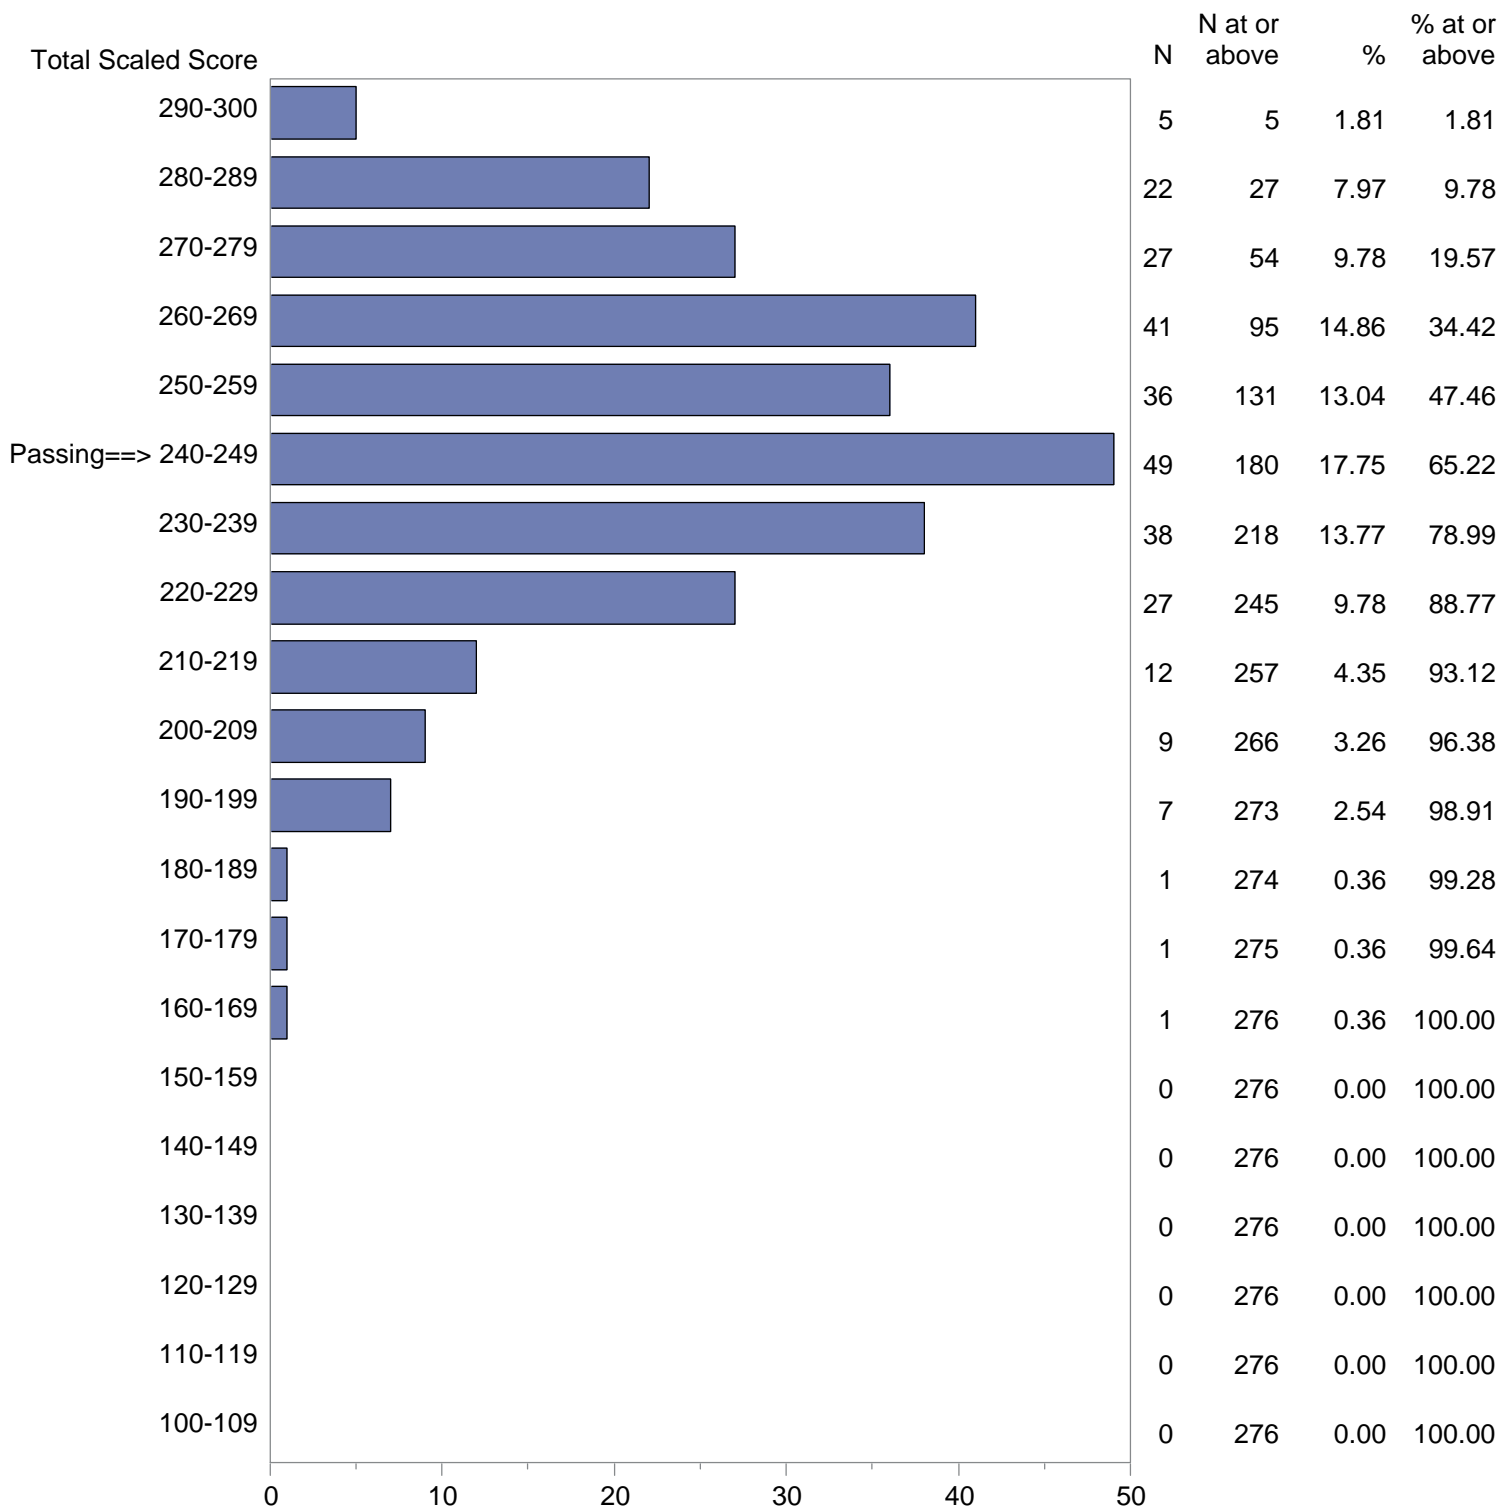

Massachusetts Tests for Educator Licensure (MTEL)
September 1, 2017 - August 31, 2018
Total Scaled Score Distribution by Test Field (All Forms)

Test Field=91 Vocational Technical Literacy Skills Test - Writing

NOTE: The accompanying explanatory notes and interpretive cautions are an integral part of this report.