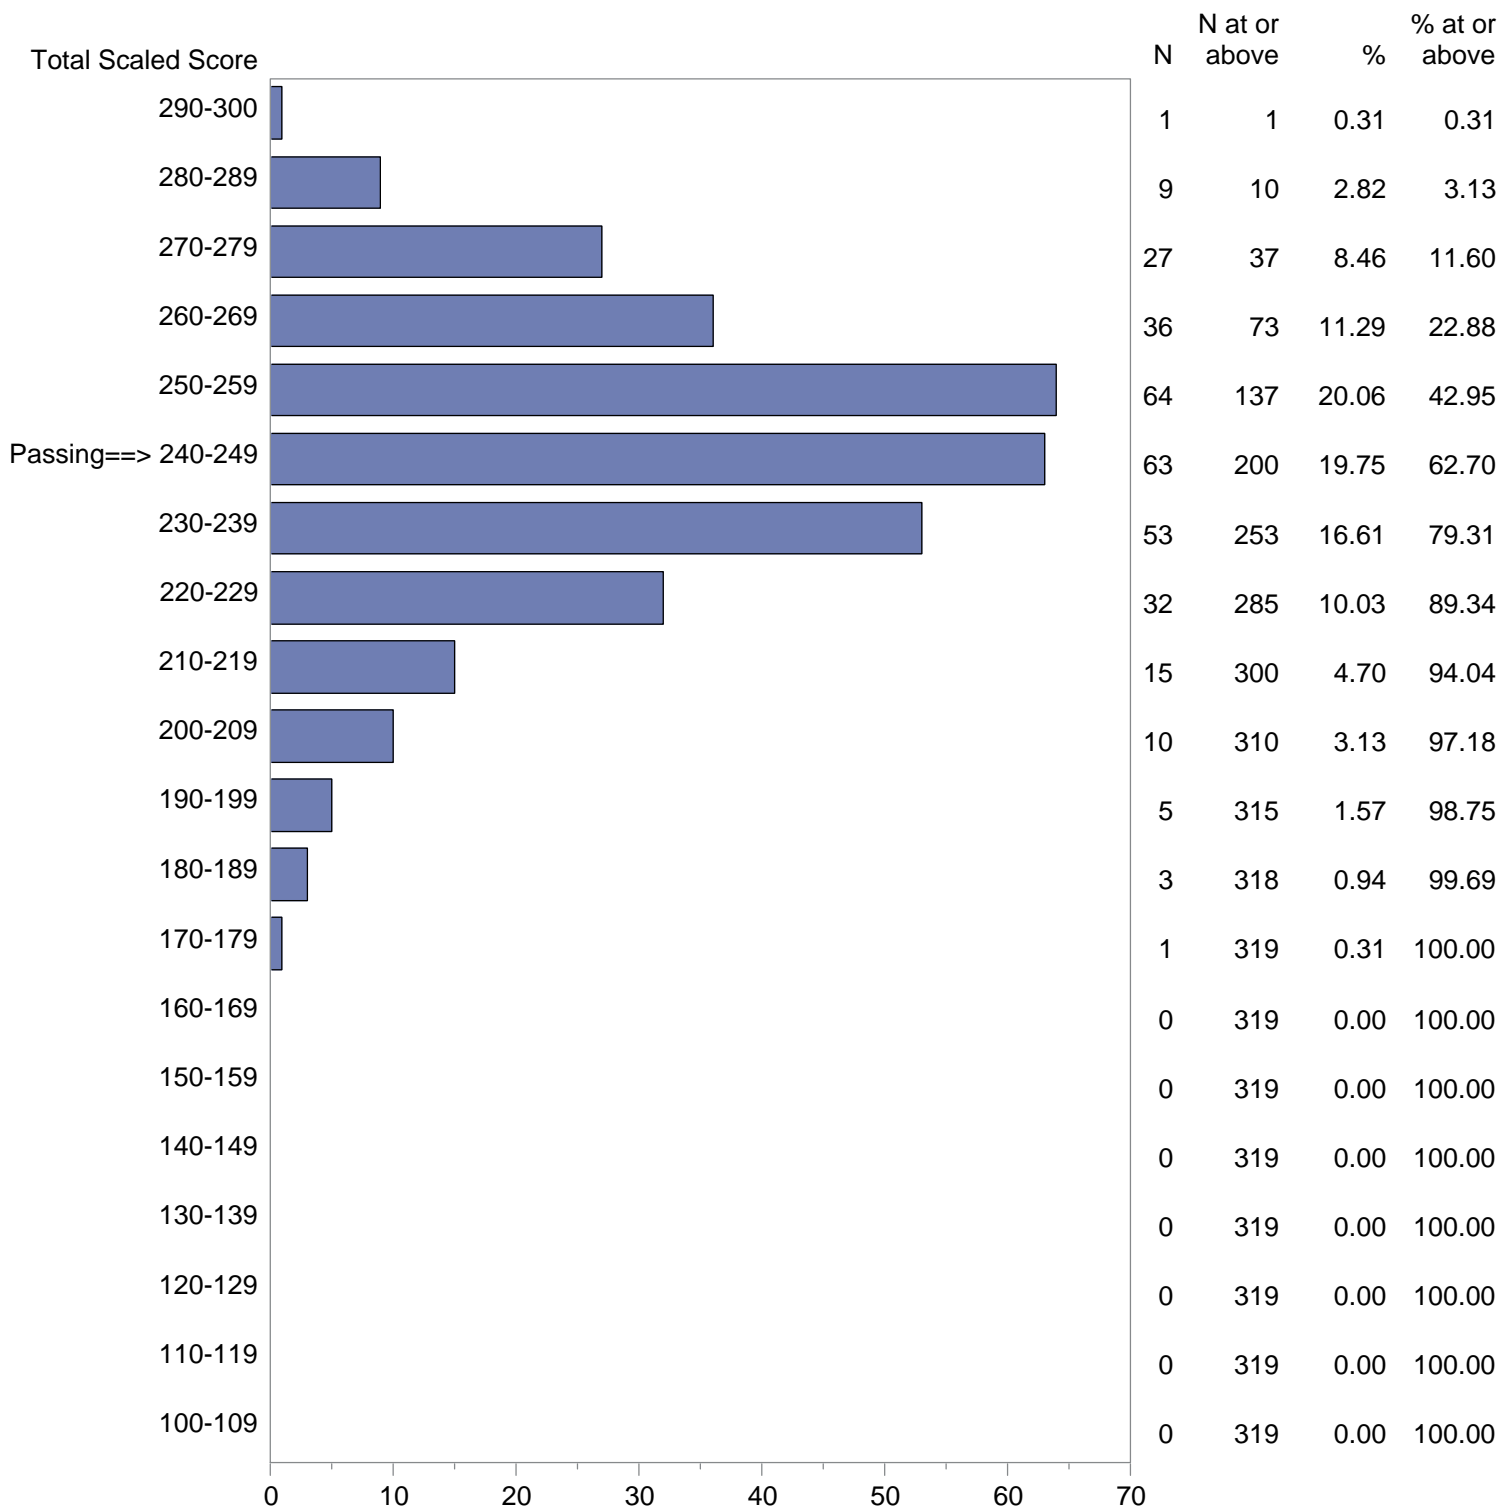

Massachusetts Tests for Educator Licensure (MTEL)
September 1, 2017 - August 31, 2018
Total Scaled Score Distribution by Test Field (All Forms)

Test Field=16 Music

NOTE: The accompanying explanatory notes and interpretive cautions are an integral part of this report.