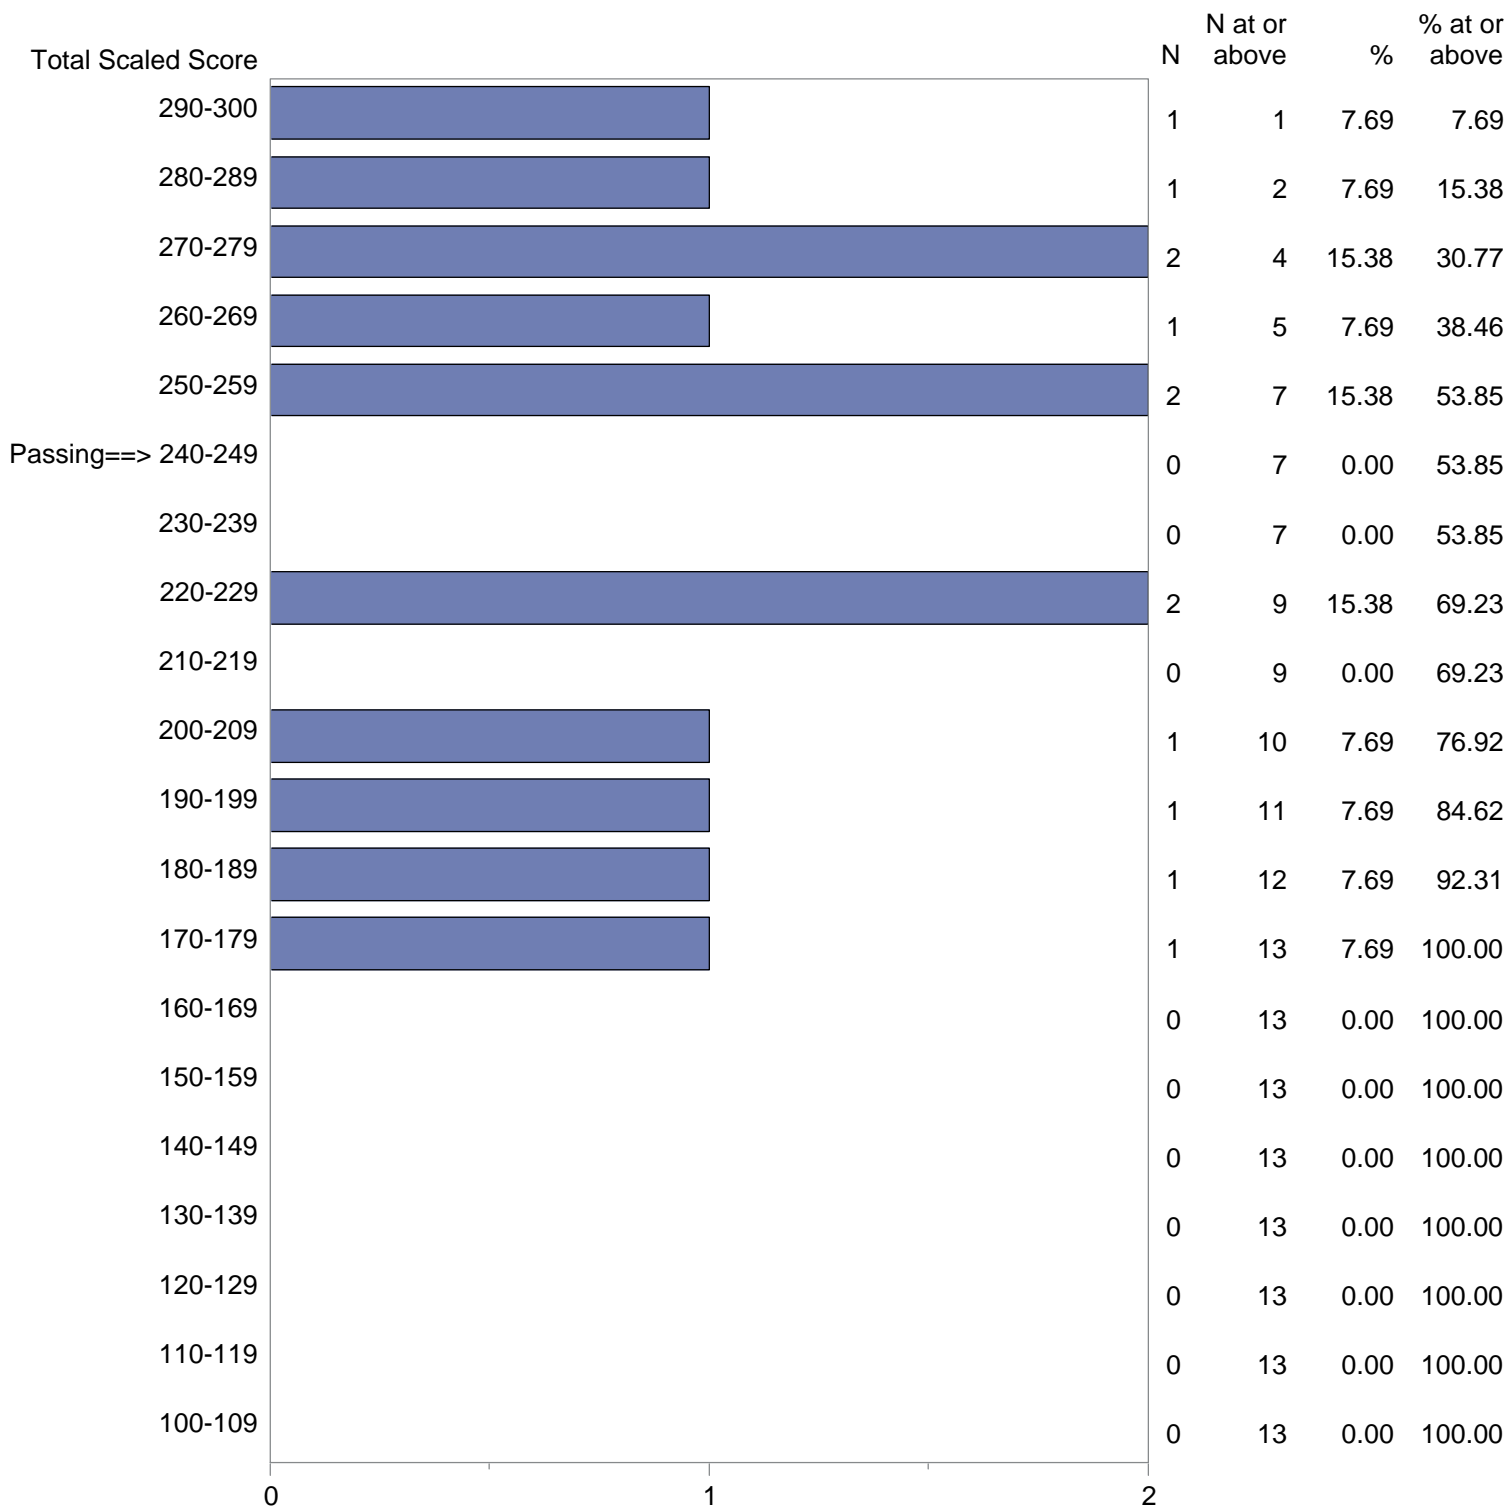

Massachusetts Tests for Educator Licensure (MTEL)
September 1, 2017 - August 31, 2018
Total Scaled Score Distribution by Test Field (All Forms)

Test Field=32 Portuguese

NOTE: The accompanying explanatory notes and interpretive cautions are an integral part of this report.