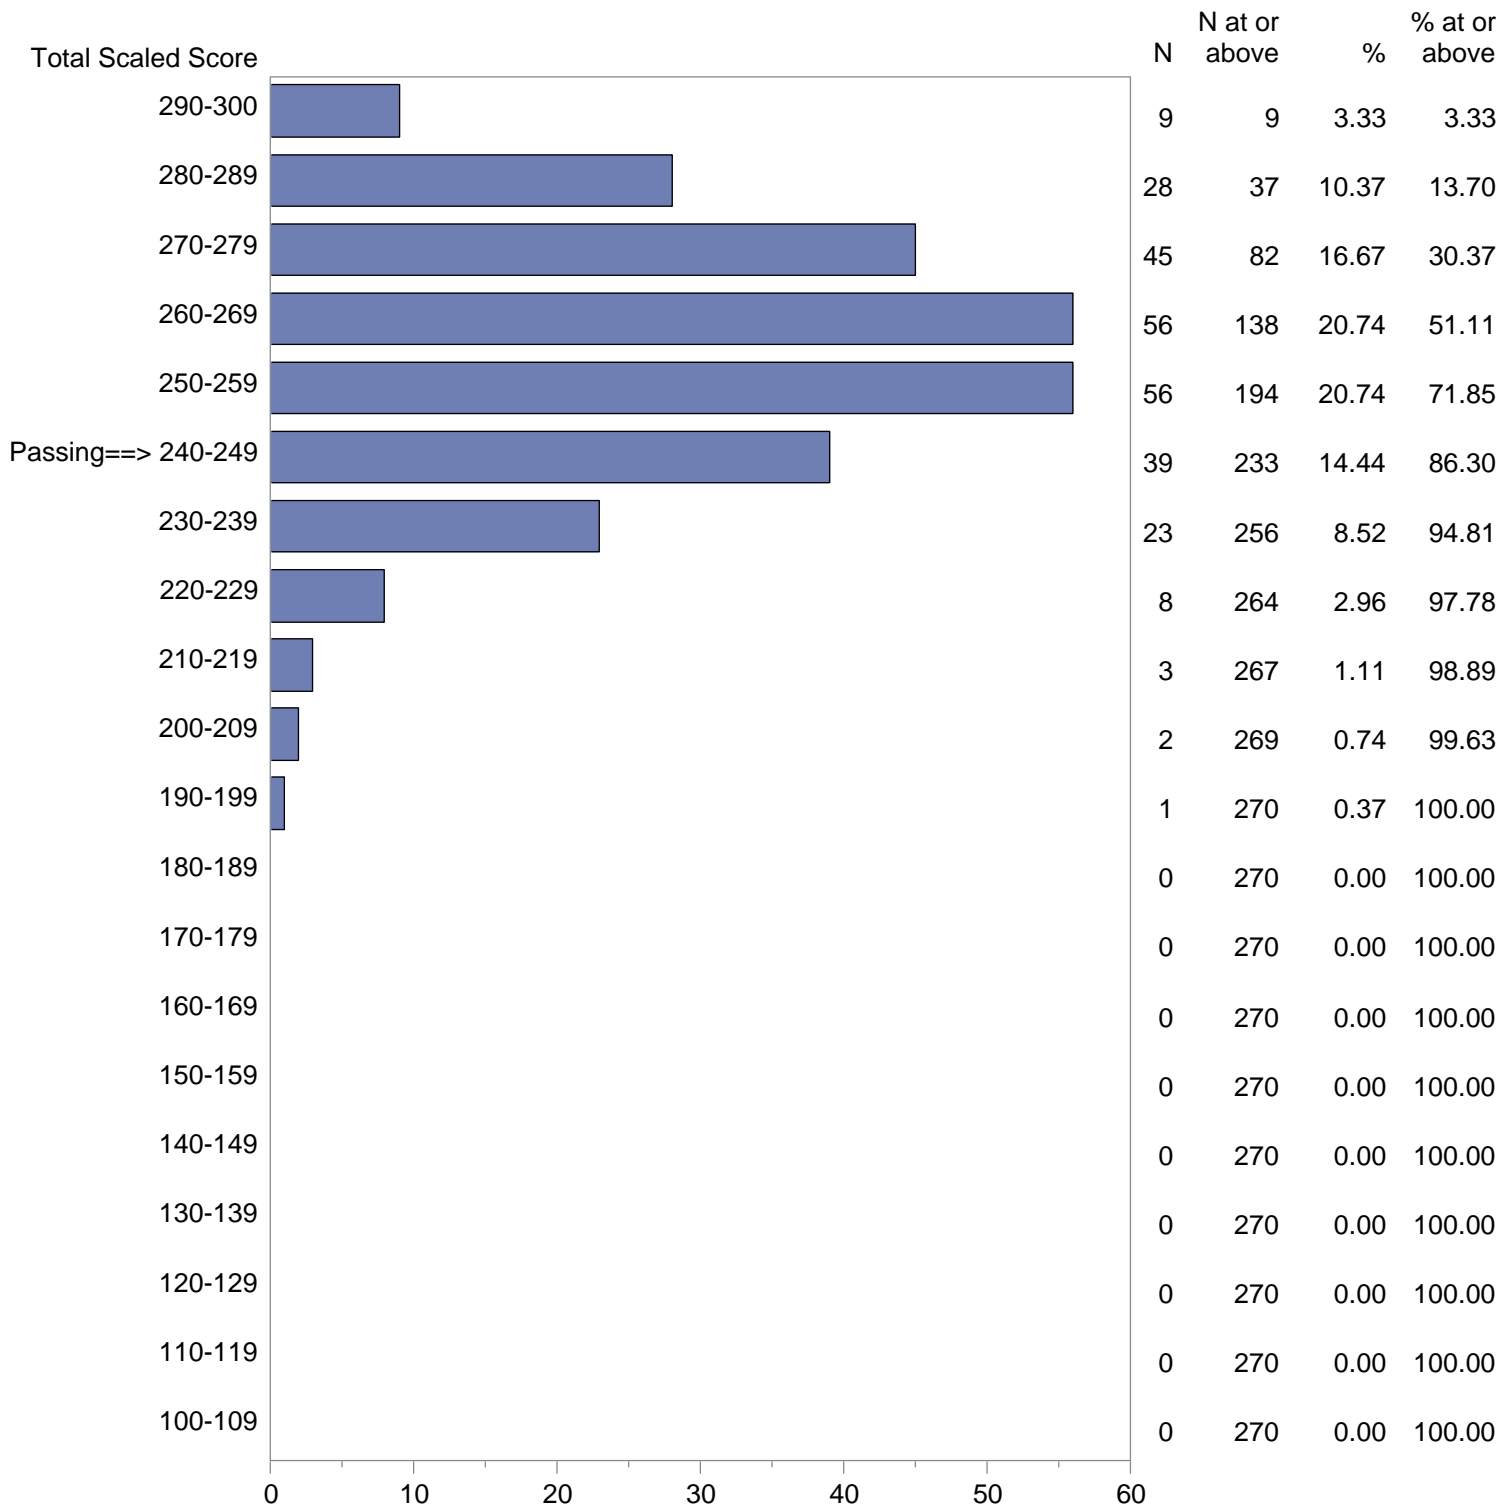

Massachusetts Tests for Educator Licensure (MTEL)
September 1, 2017 - August 31, 2018
Total Scaled Score Distribution by Test Field (All Forms)

Test Field=17 Visual Art

NOTE: The accompanying explanatory notes and interpretive cautions are an integral part of this report.