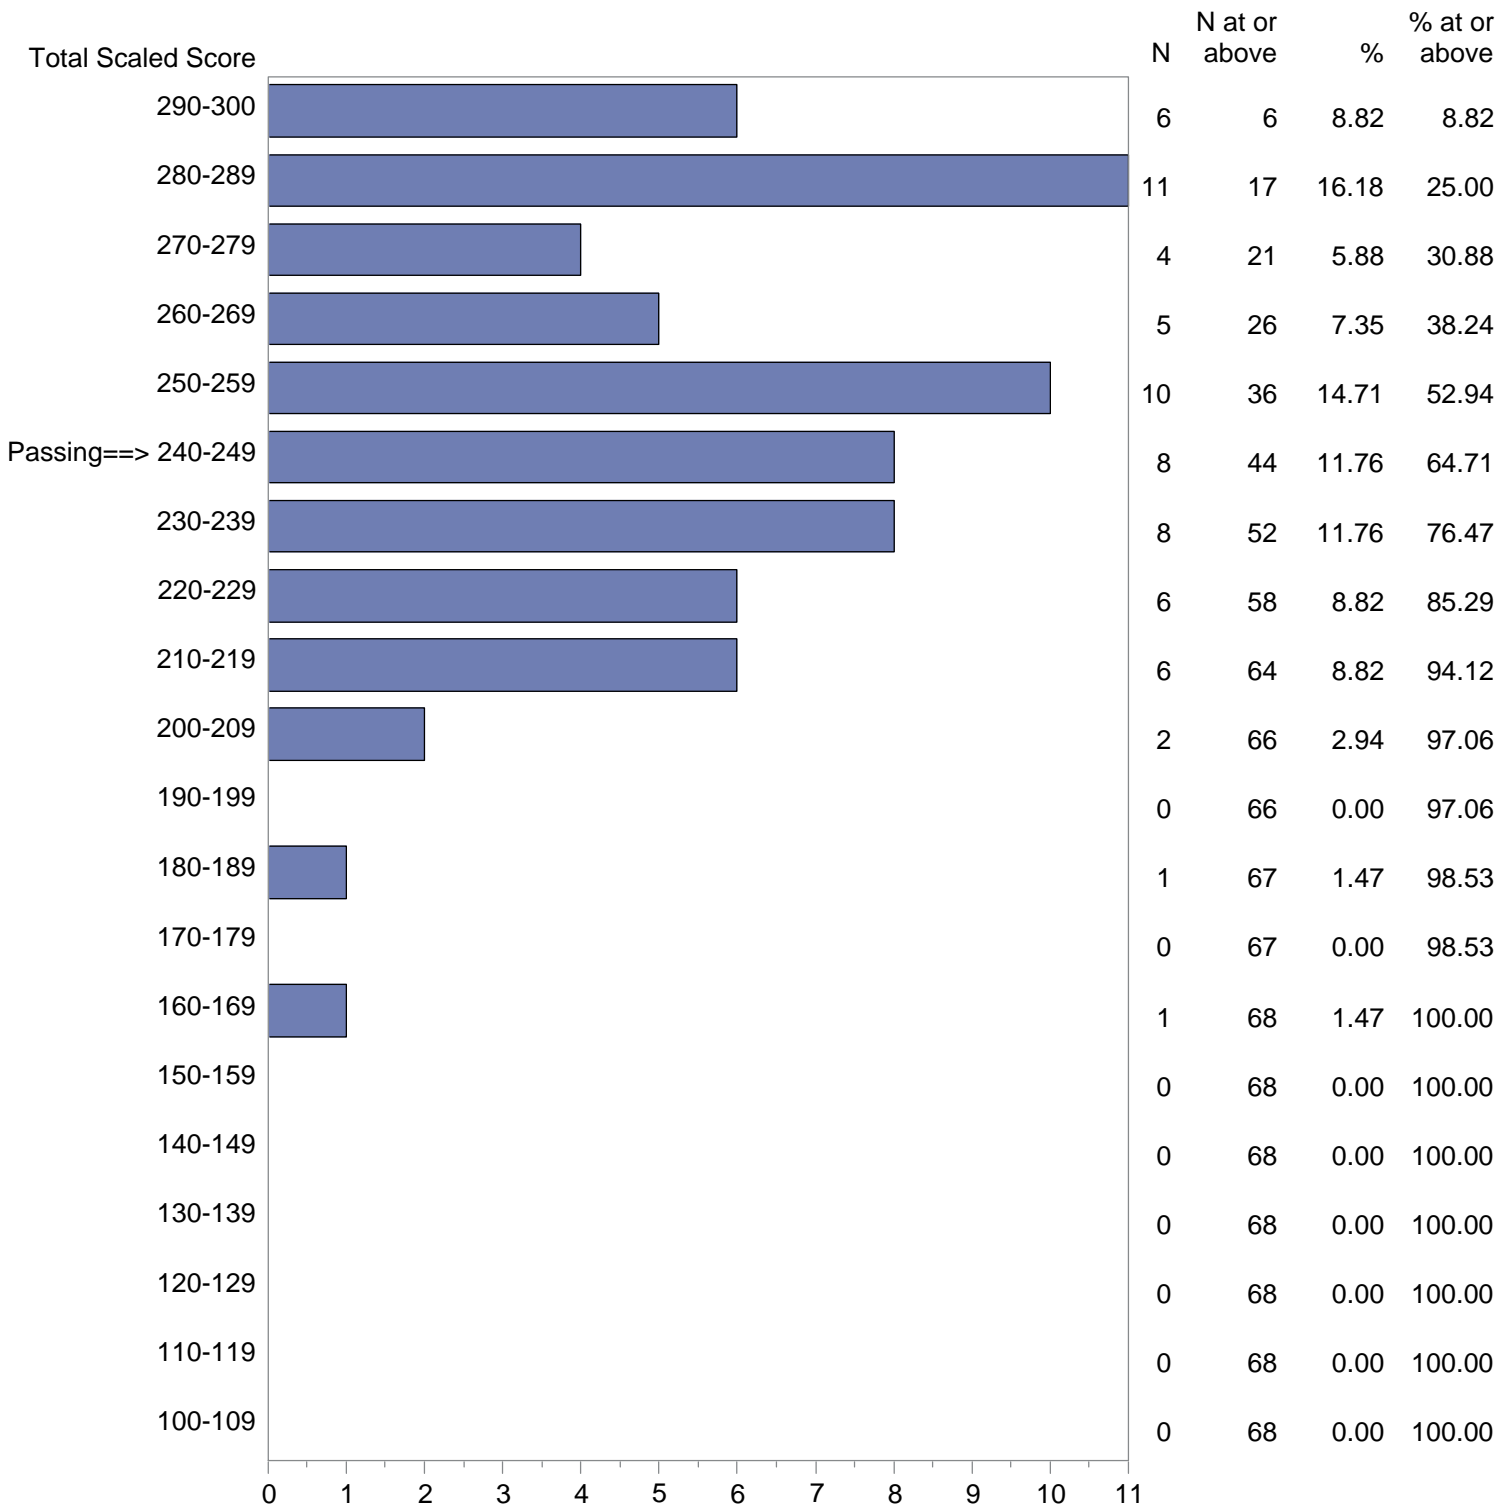

Massachusetts Tests for Educator Licensure (MTEL)
September 1, 2017 - August 31, 2018
Total Scaled Score Distribution by Test Field (All Forms)

Test Field=26 French

NOTE: The accompanying explanatory notes and interpretive cautions are an integral part of this report.