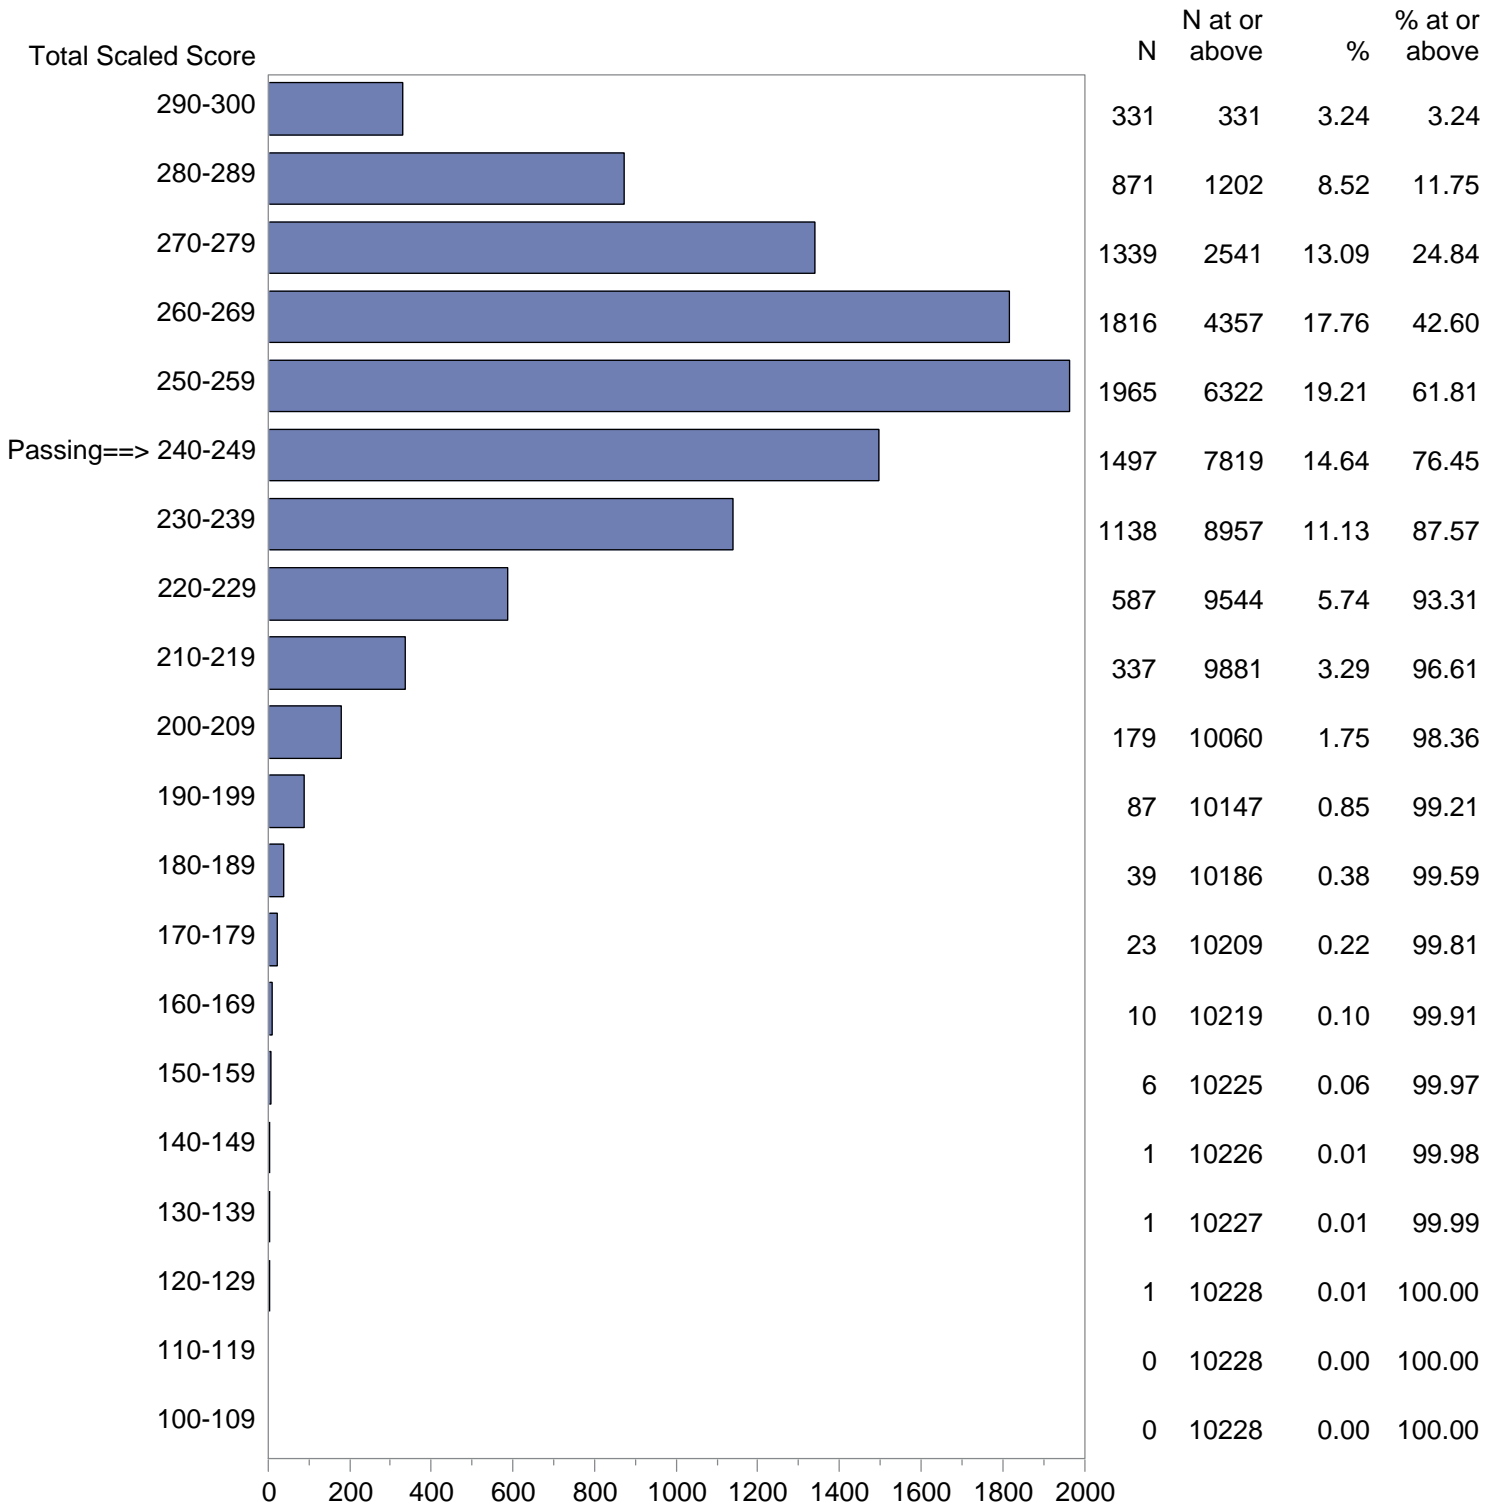

Massachusetts Tests for Educator Licensure (MTEL)
September 1, 2017 - August 31, 2018
Total Scaled Score Distribution by Test Field (All Forms)

Test Field=01 Communication and Literacy Skills - Writing

NOTE: The accompanying explanatory notes and interpretive cautions are an integral part of this report.