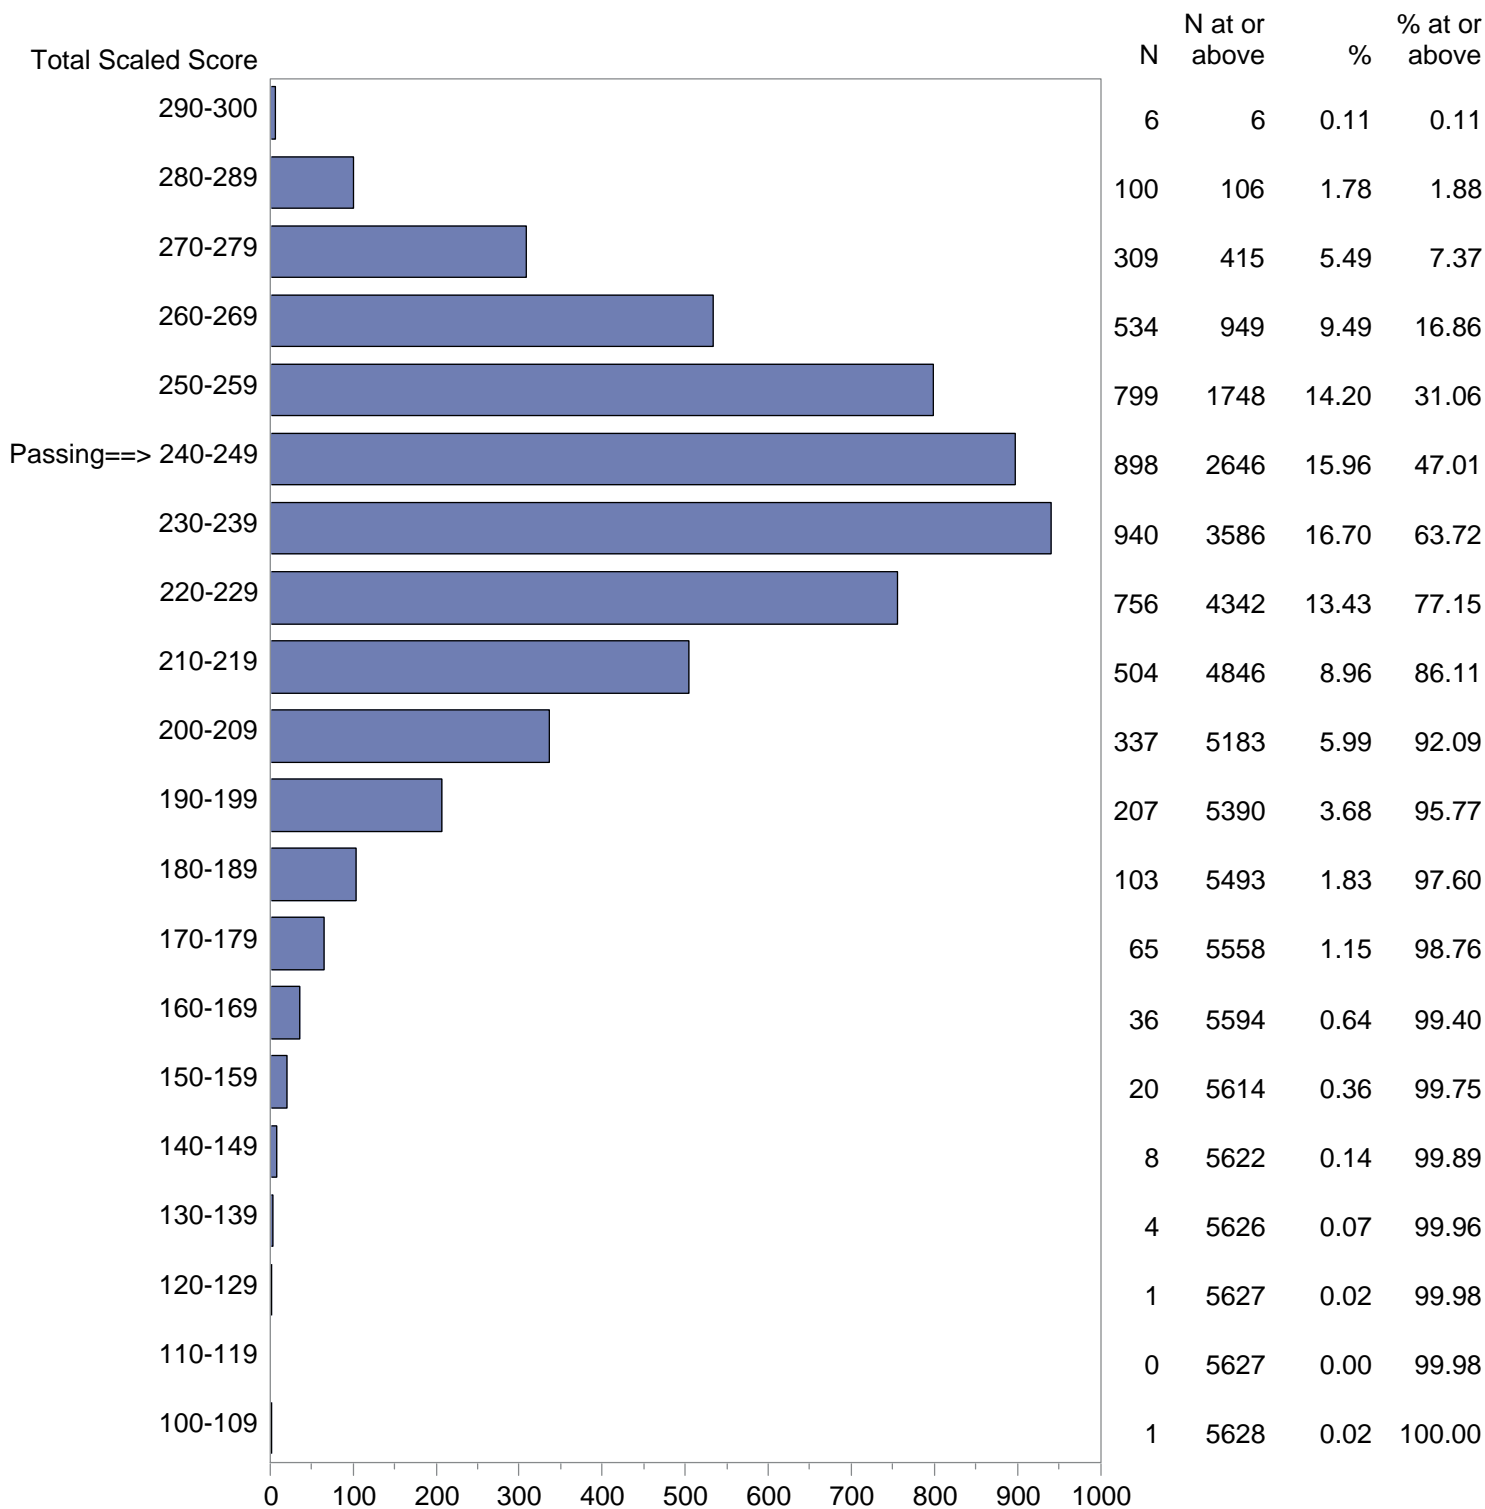

Massachusetts Tests for Educator Licensure (MTEL)
September 1, 2017 - August 31, 2018
Total Scaled Score Distribution by Test Field (All Forms)

Test Field=90 Foundations of Reading

NOTE: The accompanying explanatory notes and interpretive cautions are an integral part of this report.