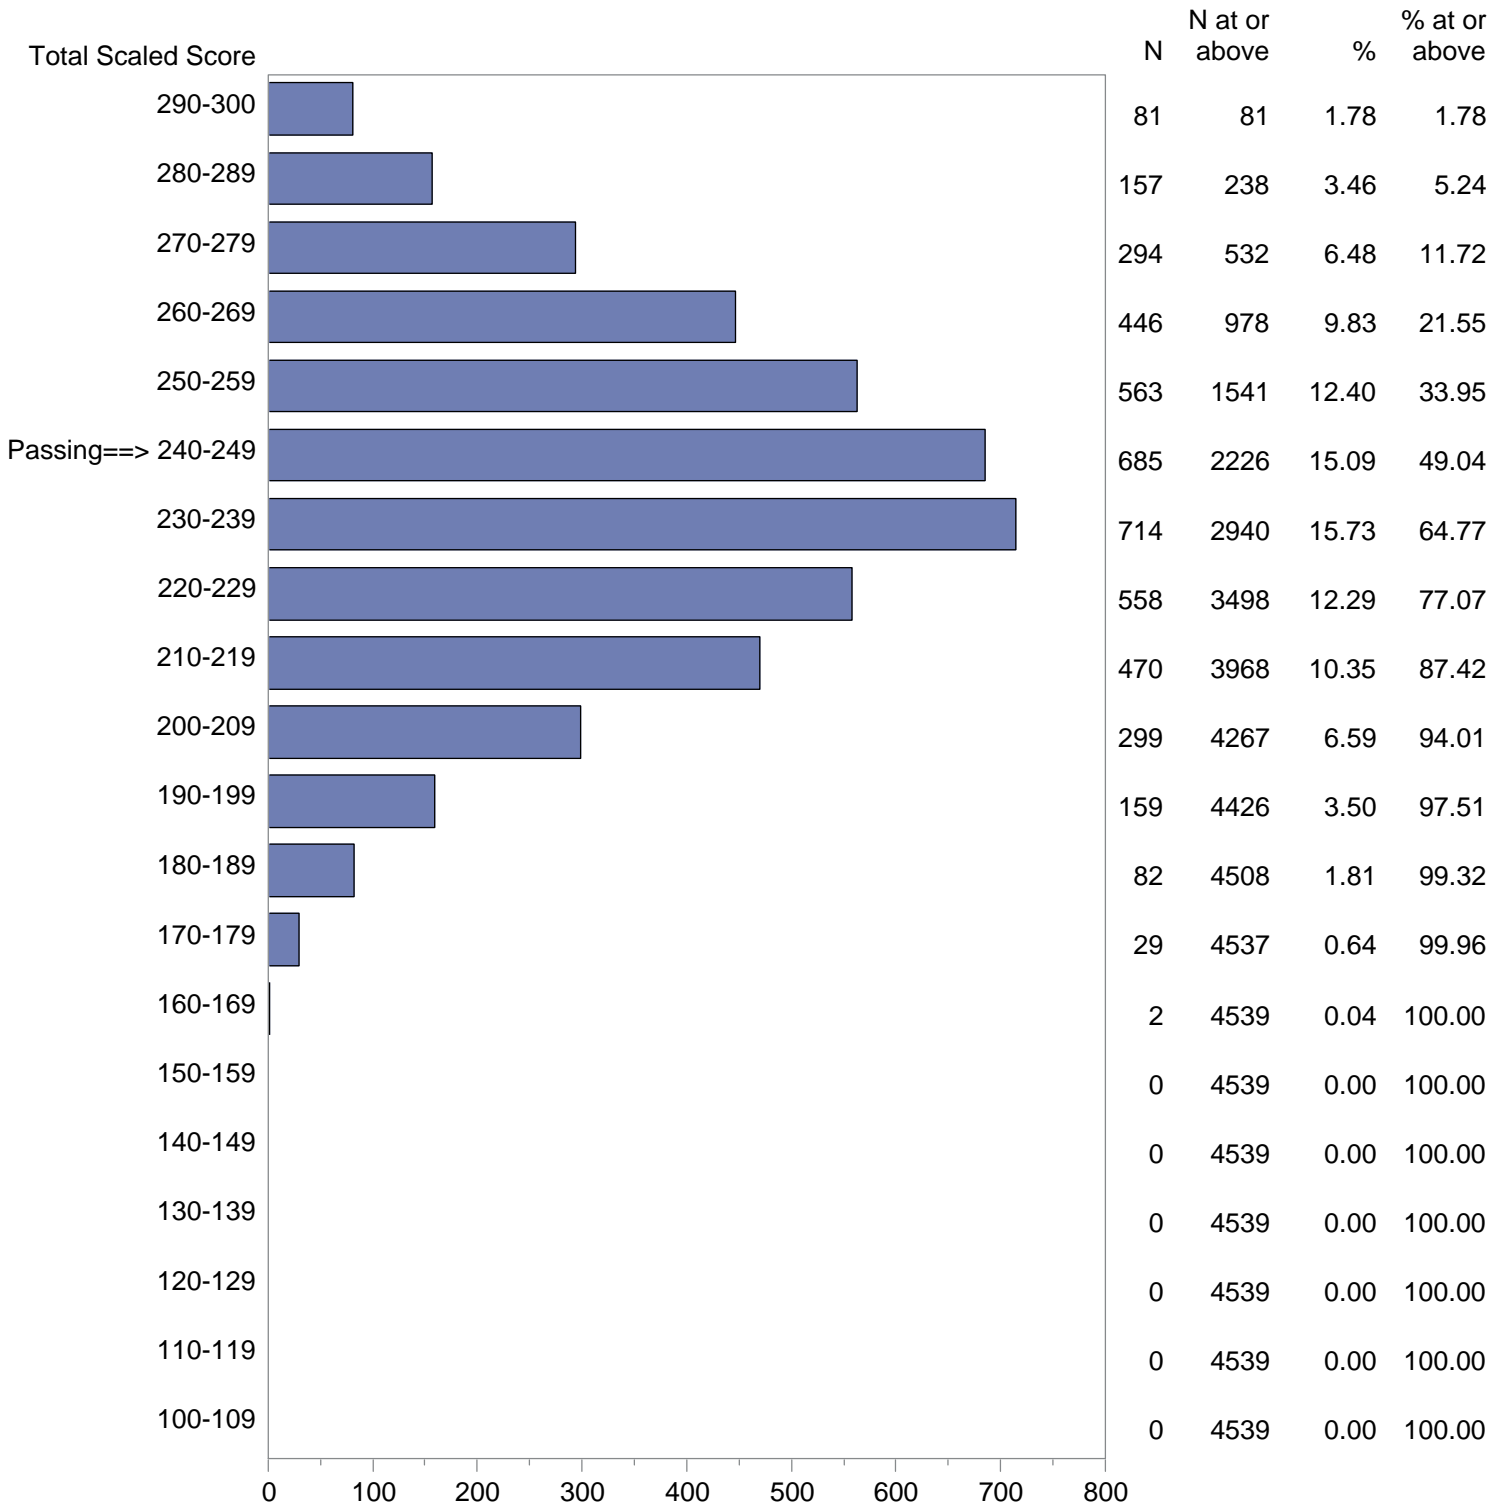

Massachusetts Tests for Educator Licensure (MTEL)
September 1, 2017 - August 31, 2018
Total Scaled Score Distribution by Test Field (All Forms)

Test Field=03 General Curriculum - Mathematics

NOTE: The accompanying explanatory notes and interpretive cautions are an integral part of this report.