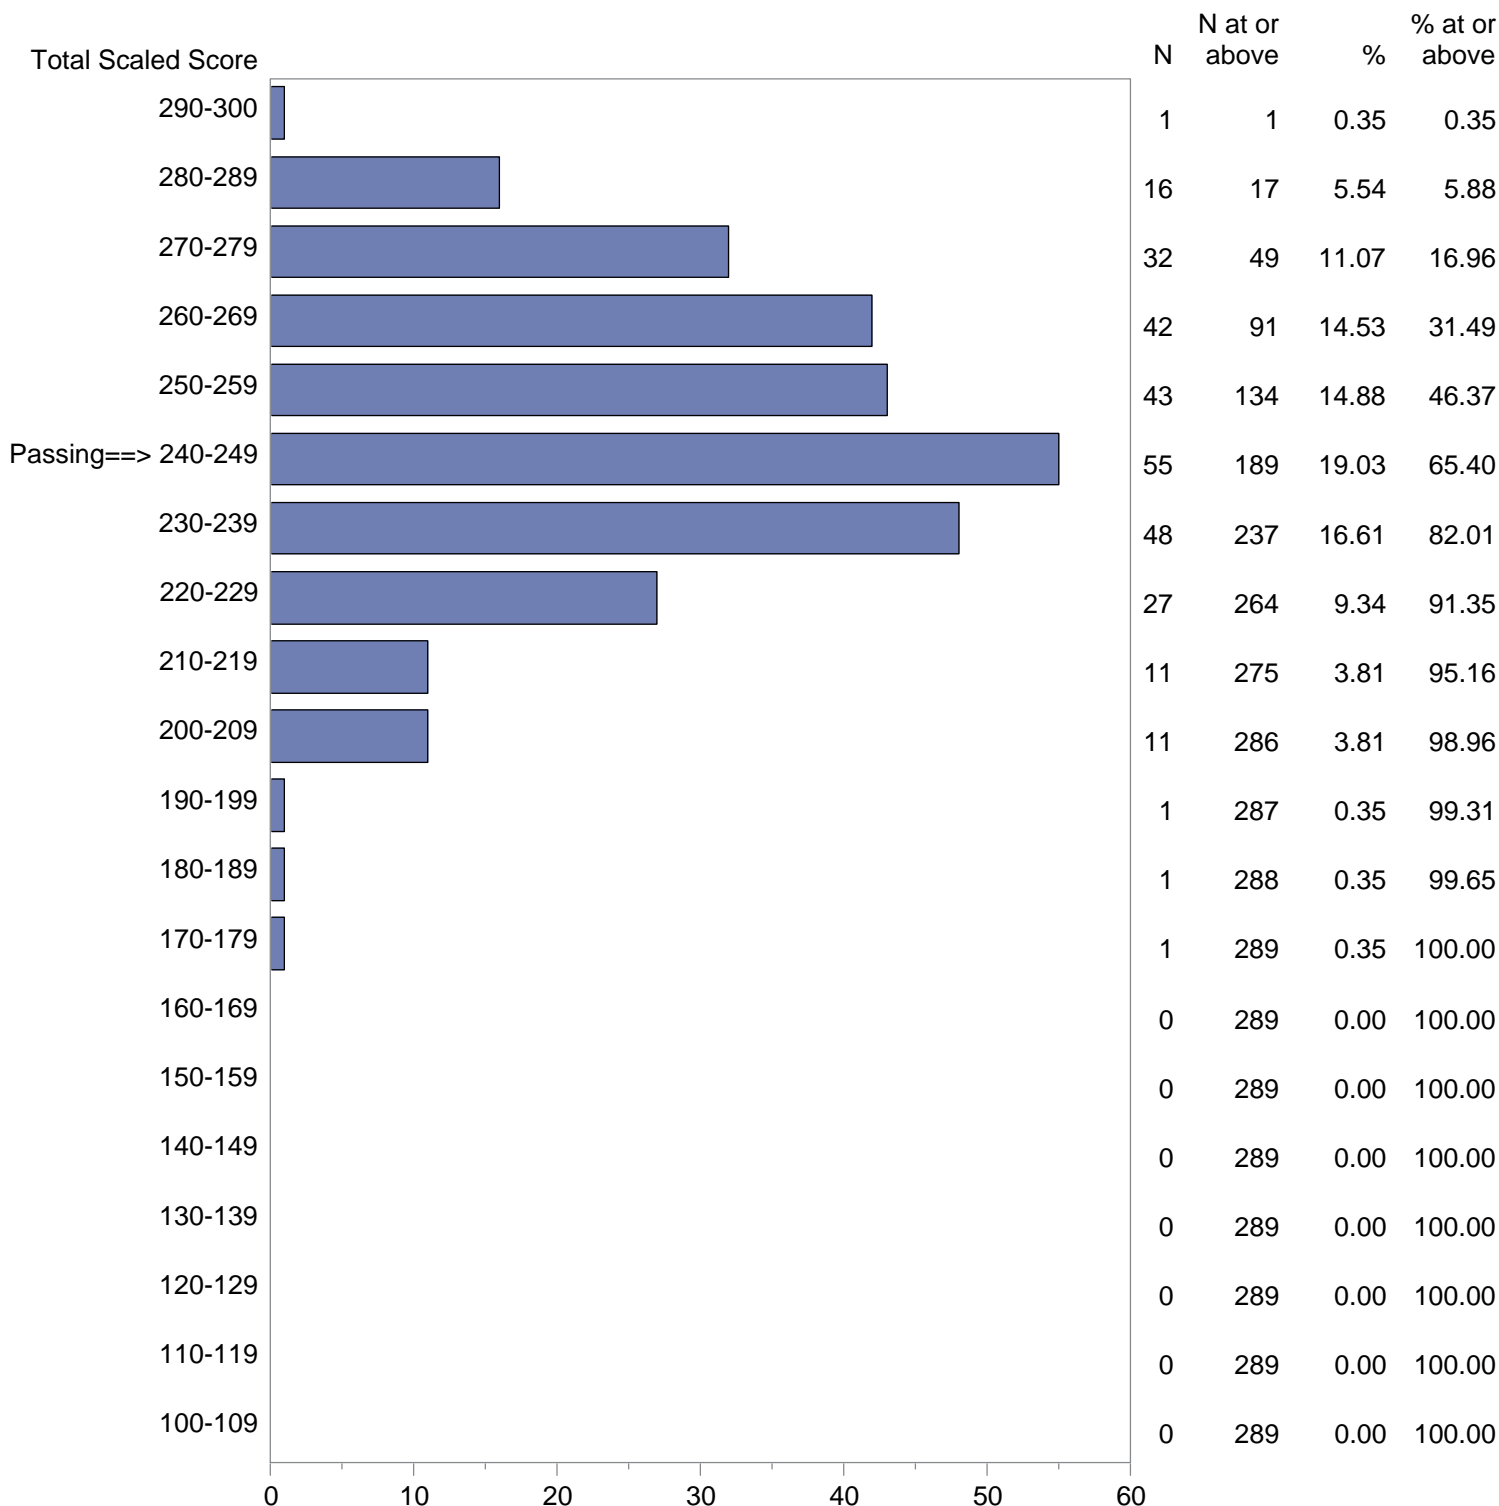

Massachusetts Tests for Educator Licensure (MTEL)
September 1, 2017 - August 31, 2018
Total Scaled Score Distribution by Test Field (All Forms)

Test Field=21 Health/Family and Consumer Sciences

NOTE: The accompanying explanatory notes and interpretive cautions are an integral part of this report.