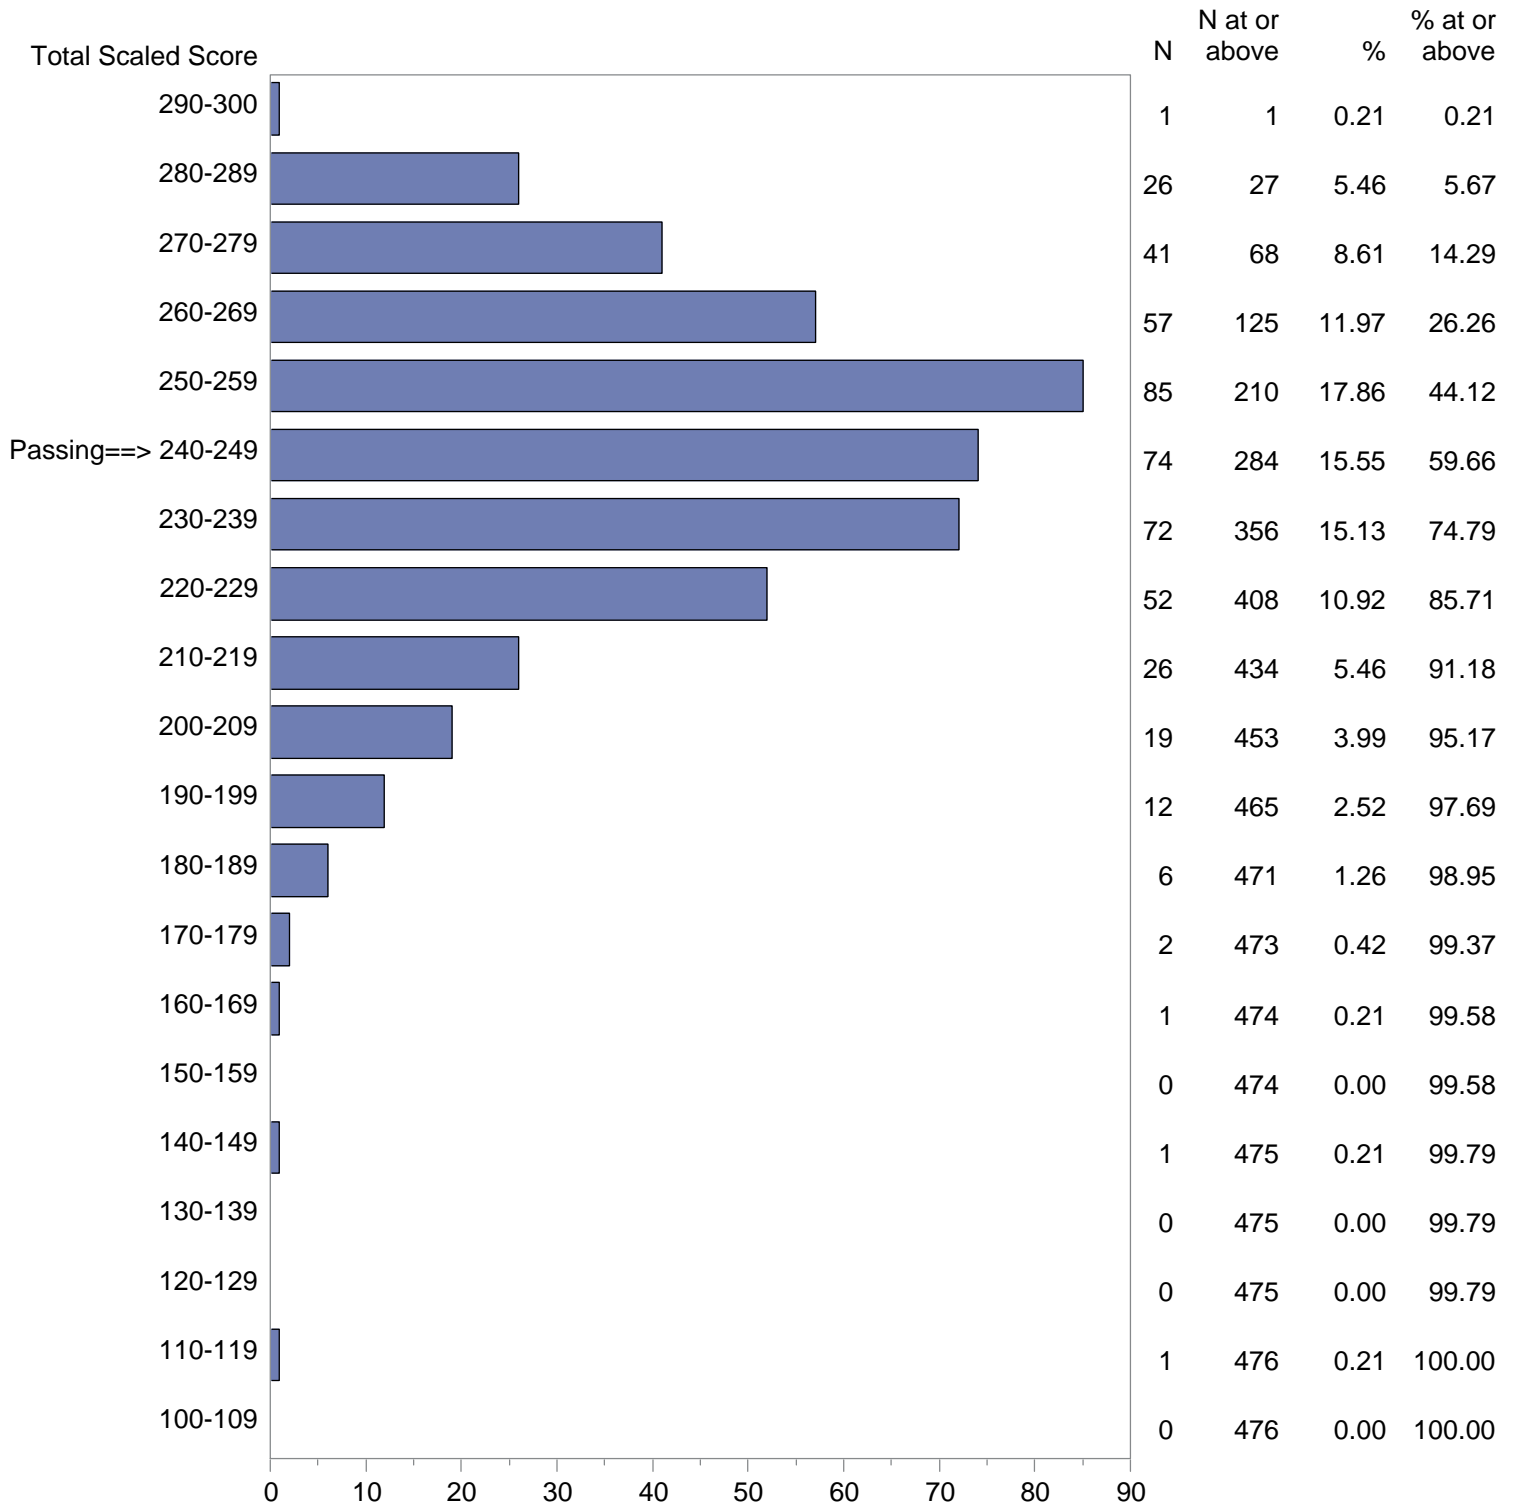

Massachusetts Tests for Educator Licensure (MTEL)
September 1, 2017 - August 31, 2018
Total Scaled Score Distribution by Test Field (All Forms)

Test Field=08 Reading Specialist

NOTE: The accompanying explanatory notes and interpretive cautions are an integral part of this report.