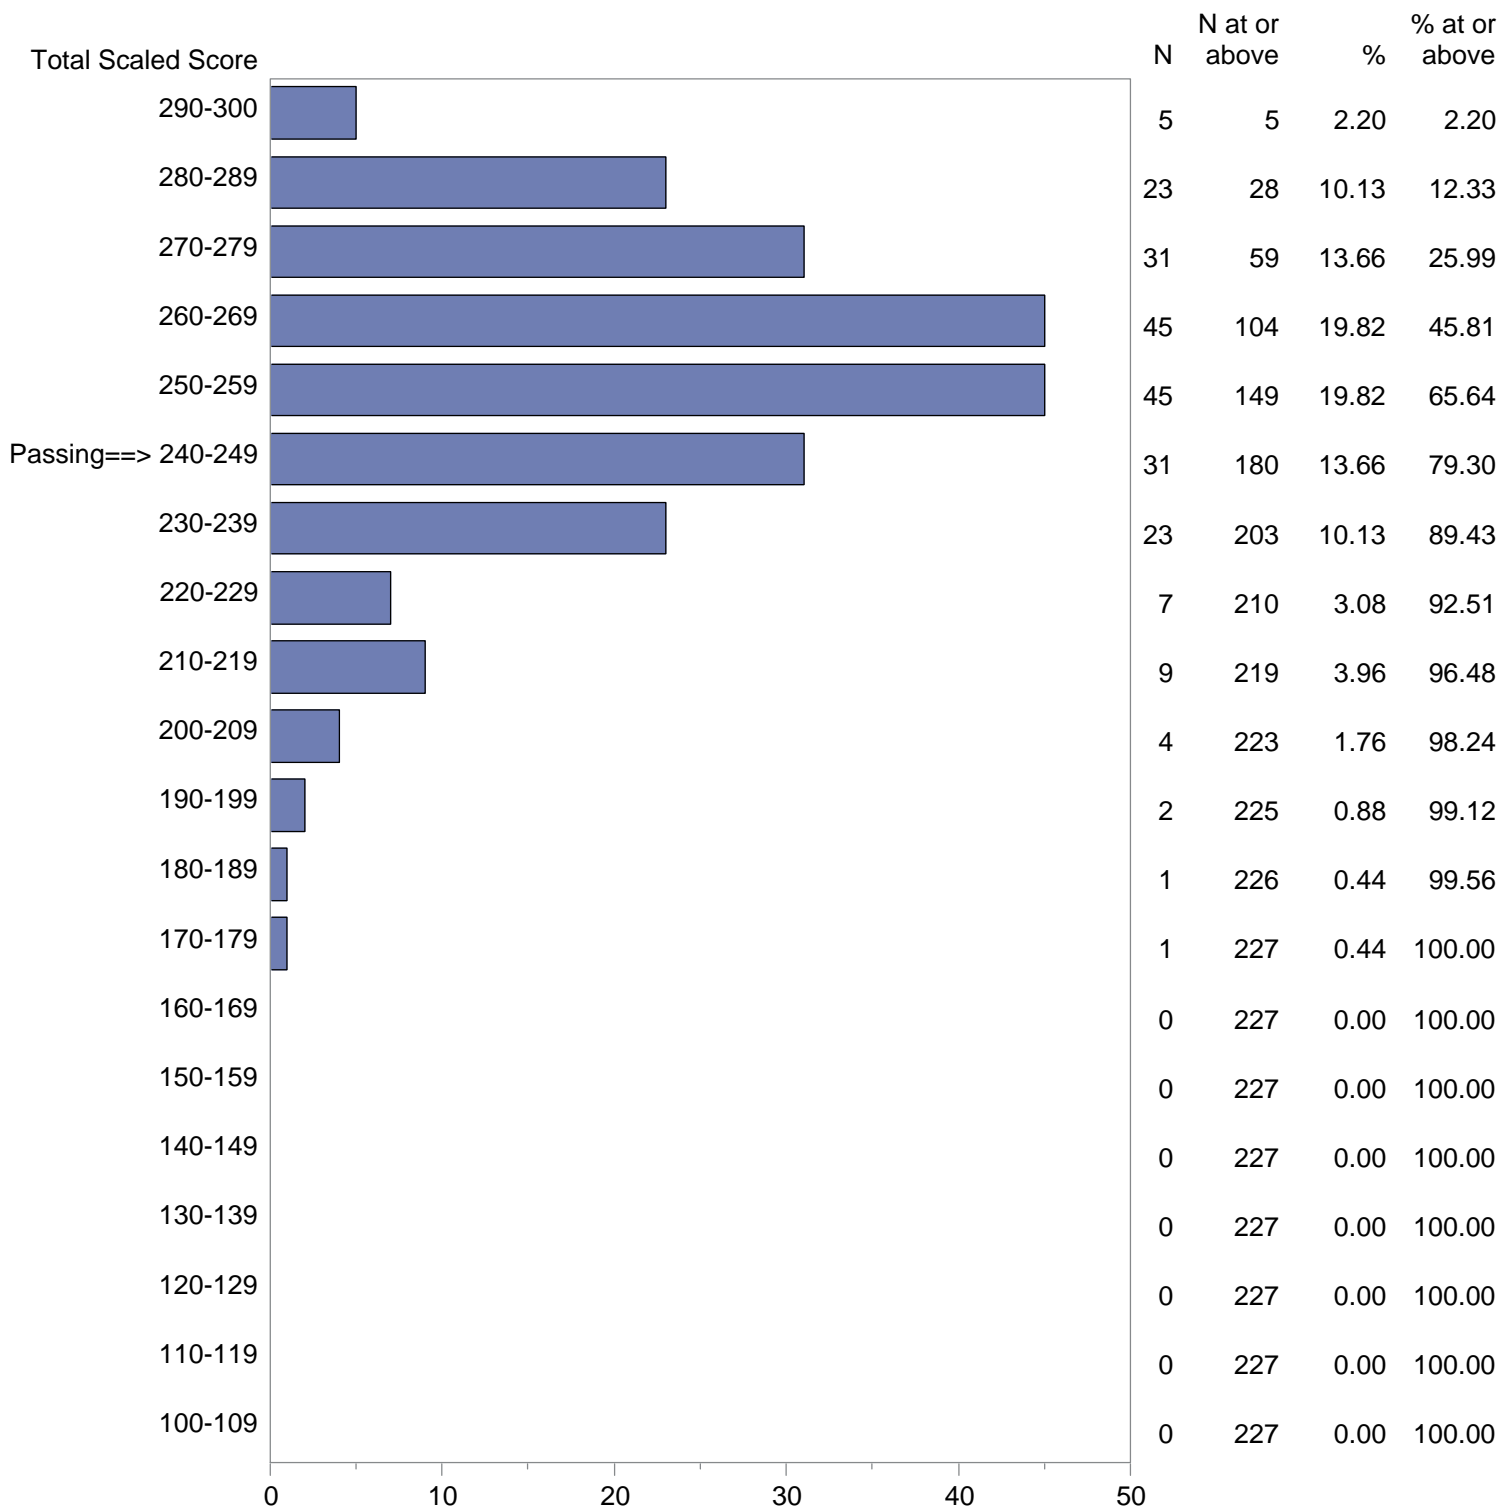

Massachusetts Tests for Educator Licensure (MTEL)
September 1, 2017 - August 31, 2018
Total Scaled Score Distribution by Test Field (All Forms)

Test Field=28 Spanish

NOTE: The accompanying explanatory notes and interpretive cautions are an integral part of this report.