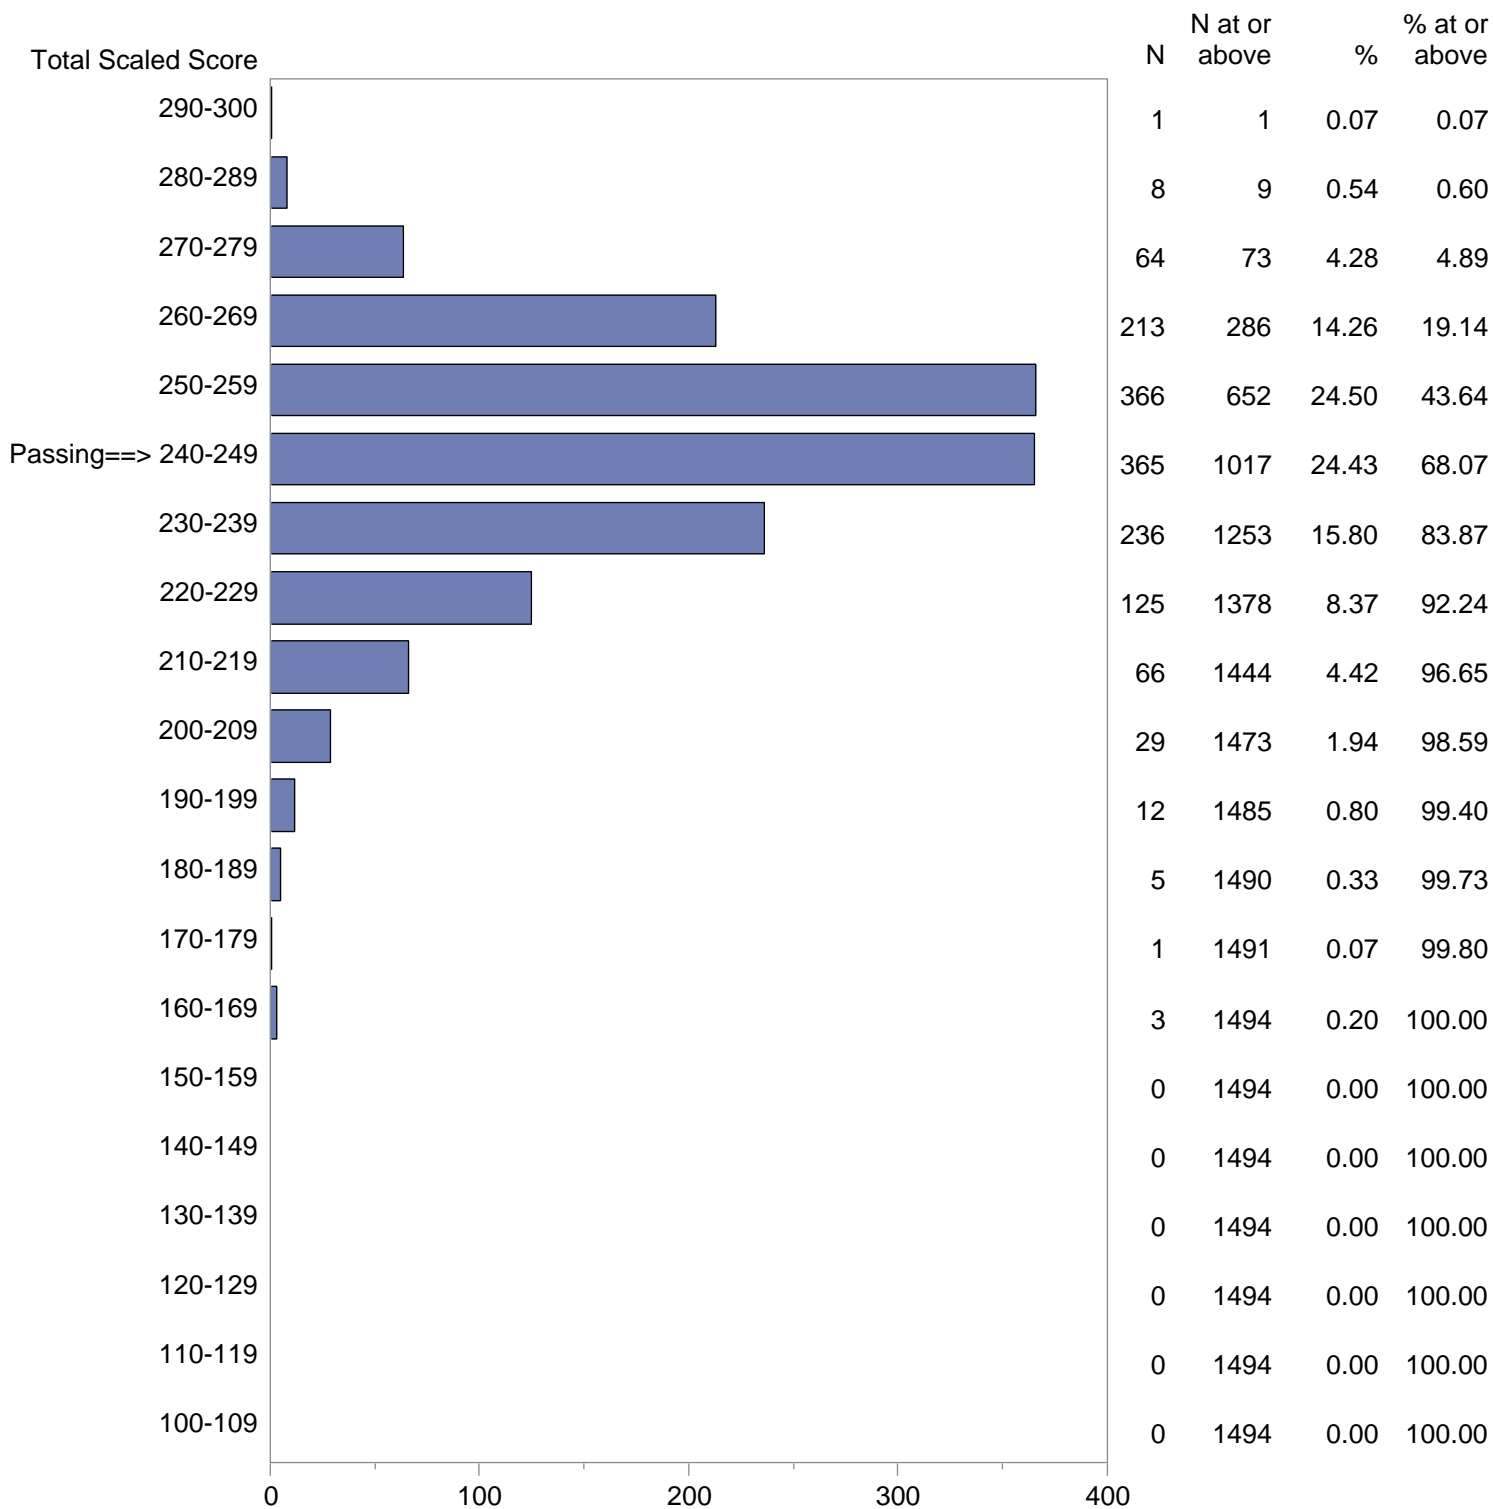

Massachusetts Tests for Educator Licensure (MTEL)
September 1, 2017 - August 31, 2018
Total Scaled Score Distribution by Test Field (All Forms)

Test Field=56 Sheltered English Immersion

NOTE: The accompanying explanatory notes and interpretive cautions are an integral part of this report.