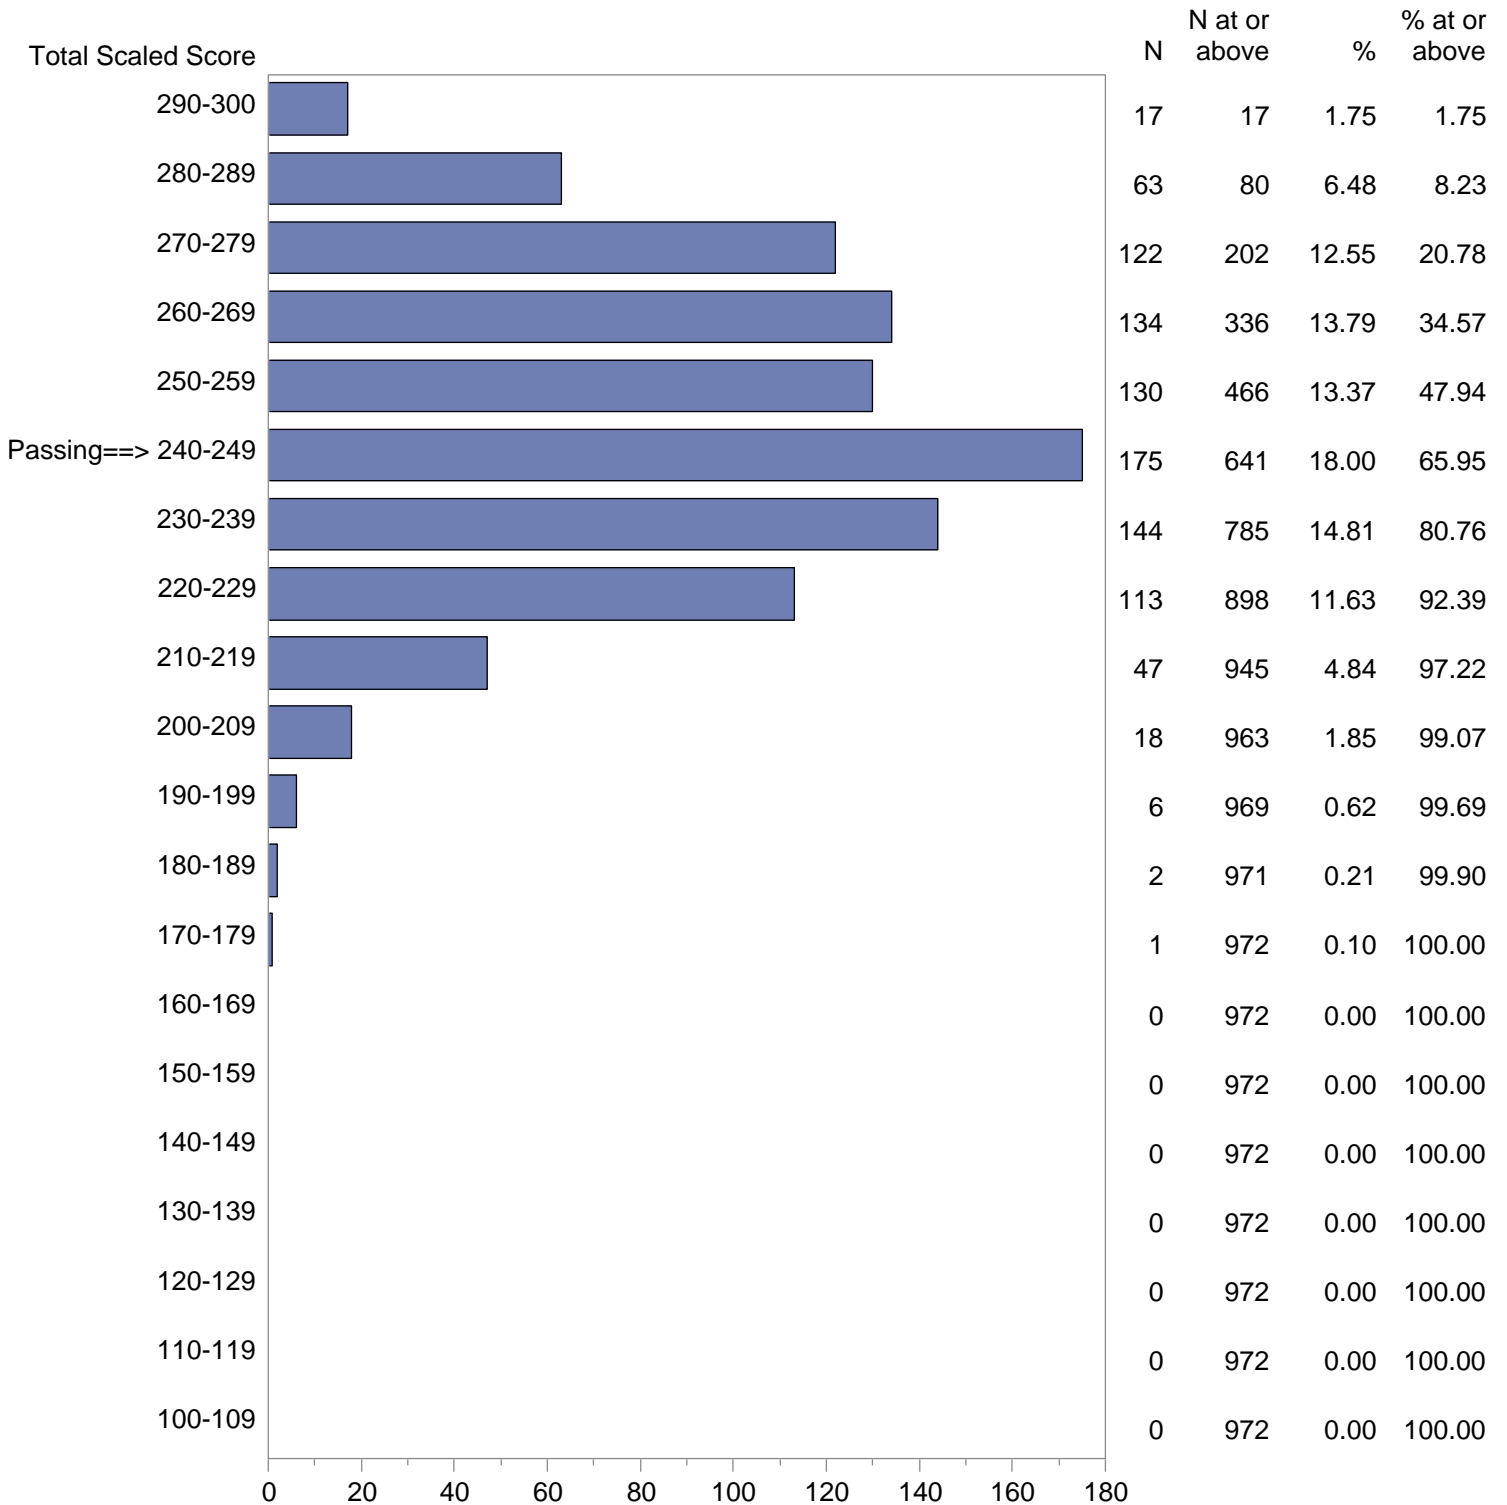

Massachusetts Tests for Educator Licensure (MTEL)
September 1, 2017 - August 31, 2018
Total Scaled Score Distribution by Test Field (All Forms)

Test Field=06 History

NOTE: The accompanying explanatory notes and interpretive cautions are an integral part of this report.