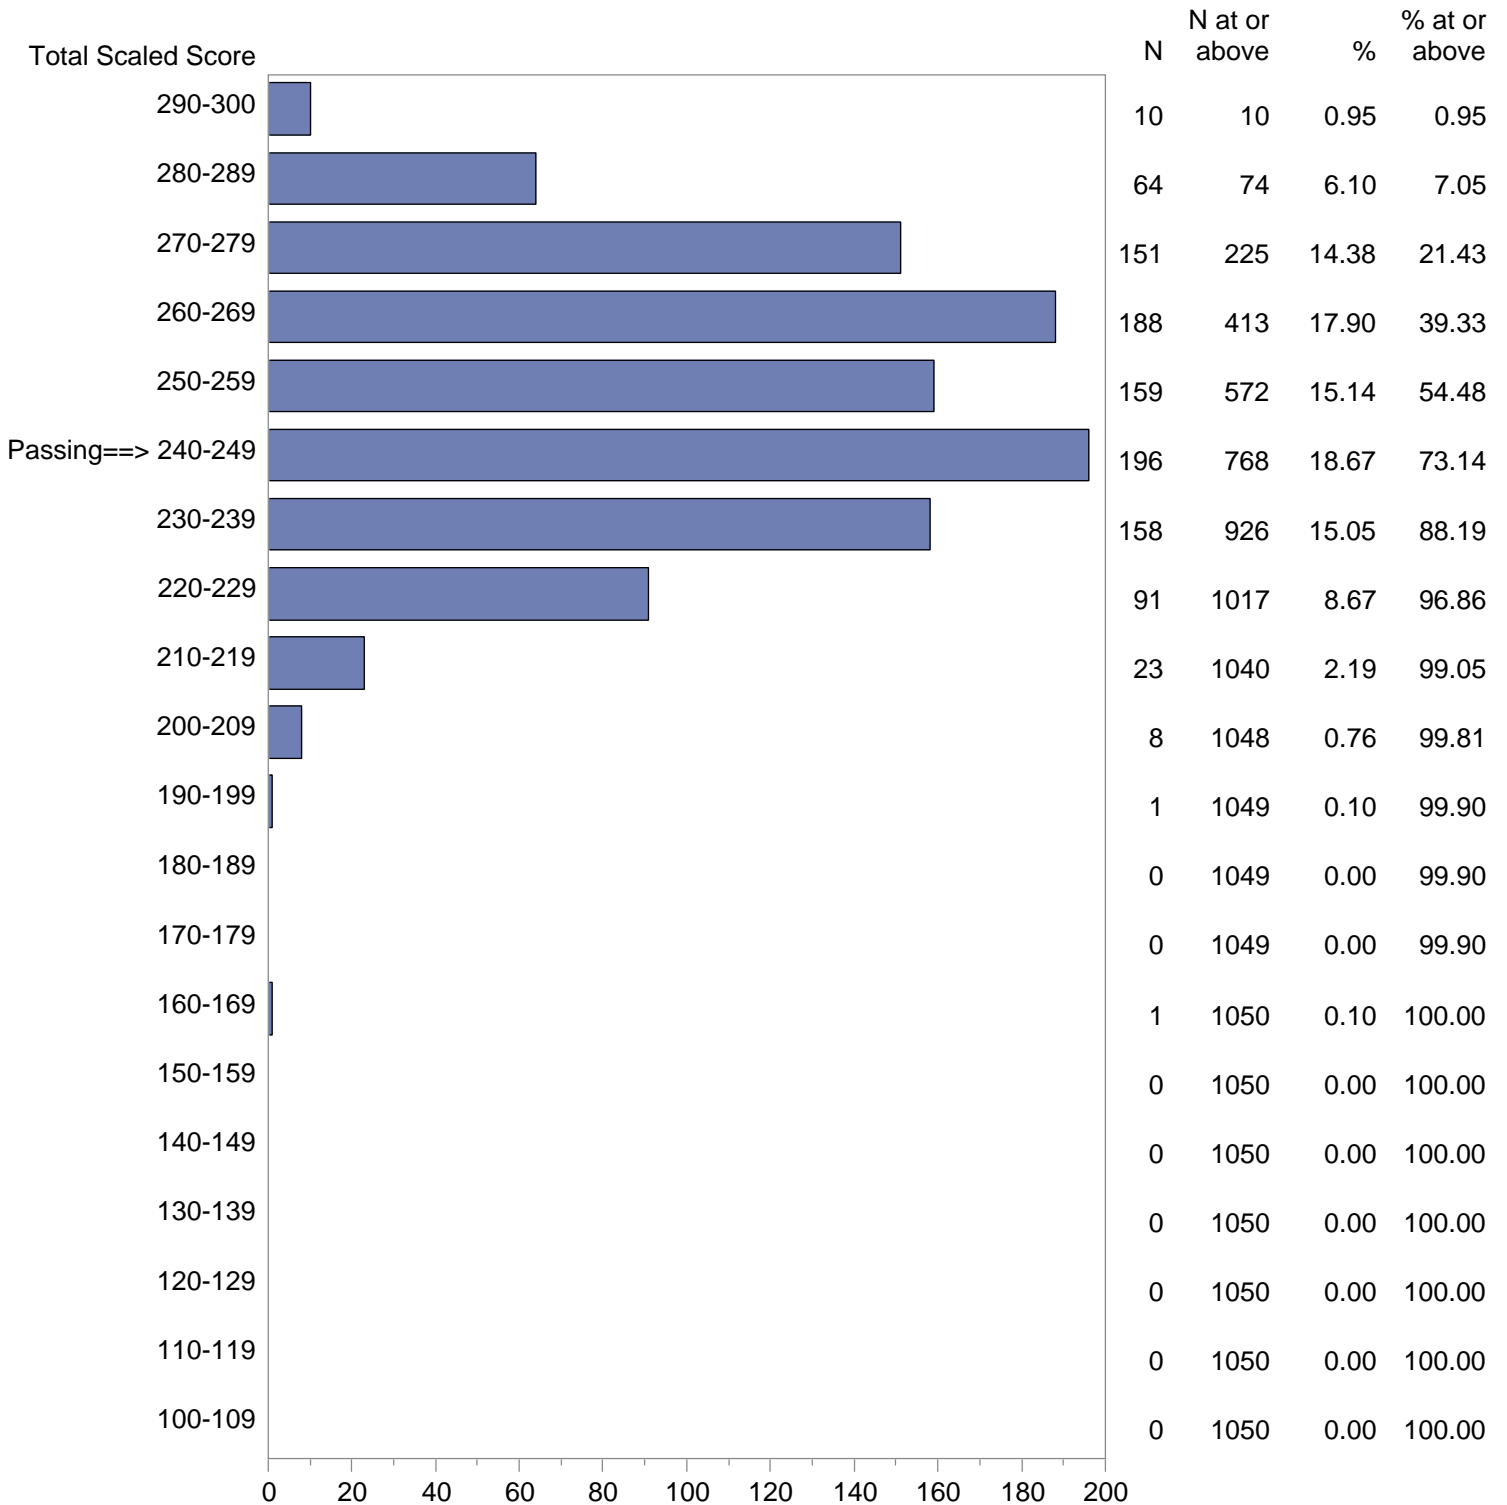

Massachusetts Tests for Educator Licensure (MTEL)
September 1, 2017 - August 31, 2018
Total Scaled Score Distribution by Test Field (All Forms)

Test Field=07 English

NOTE: The accompanying explanatory notes and interpretive cautions are an integral part of this report.