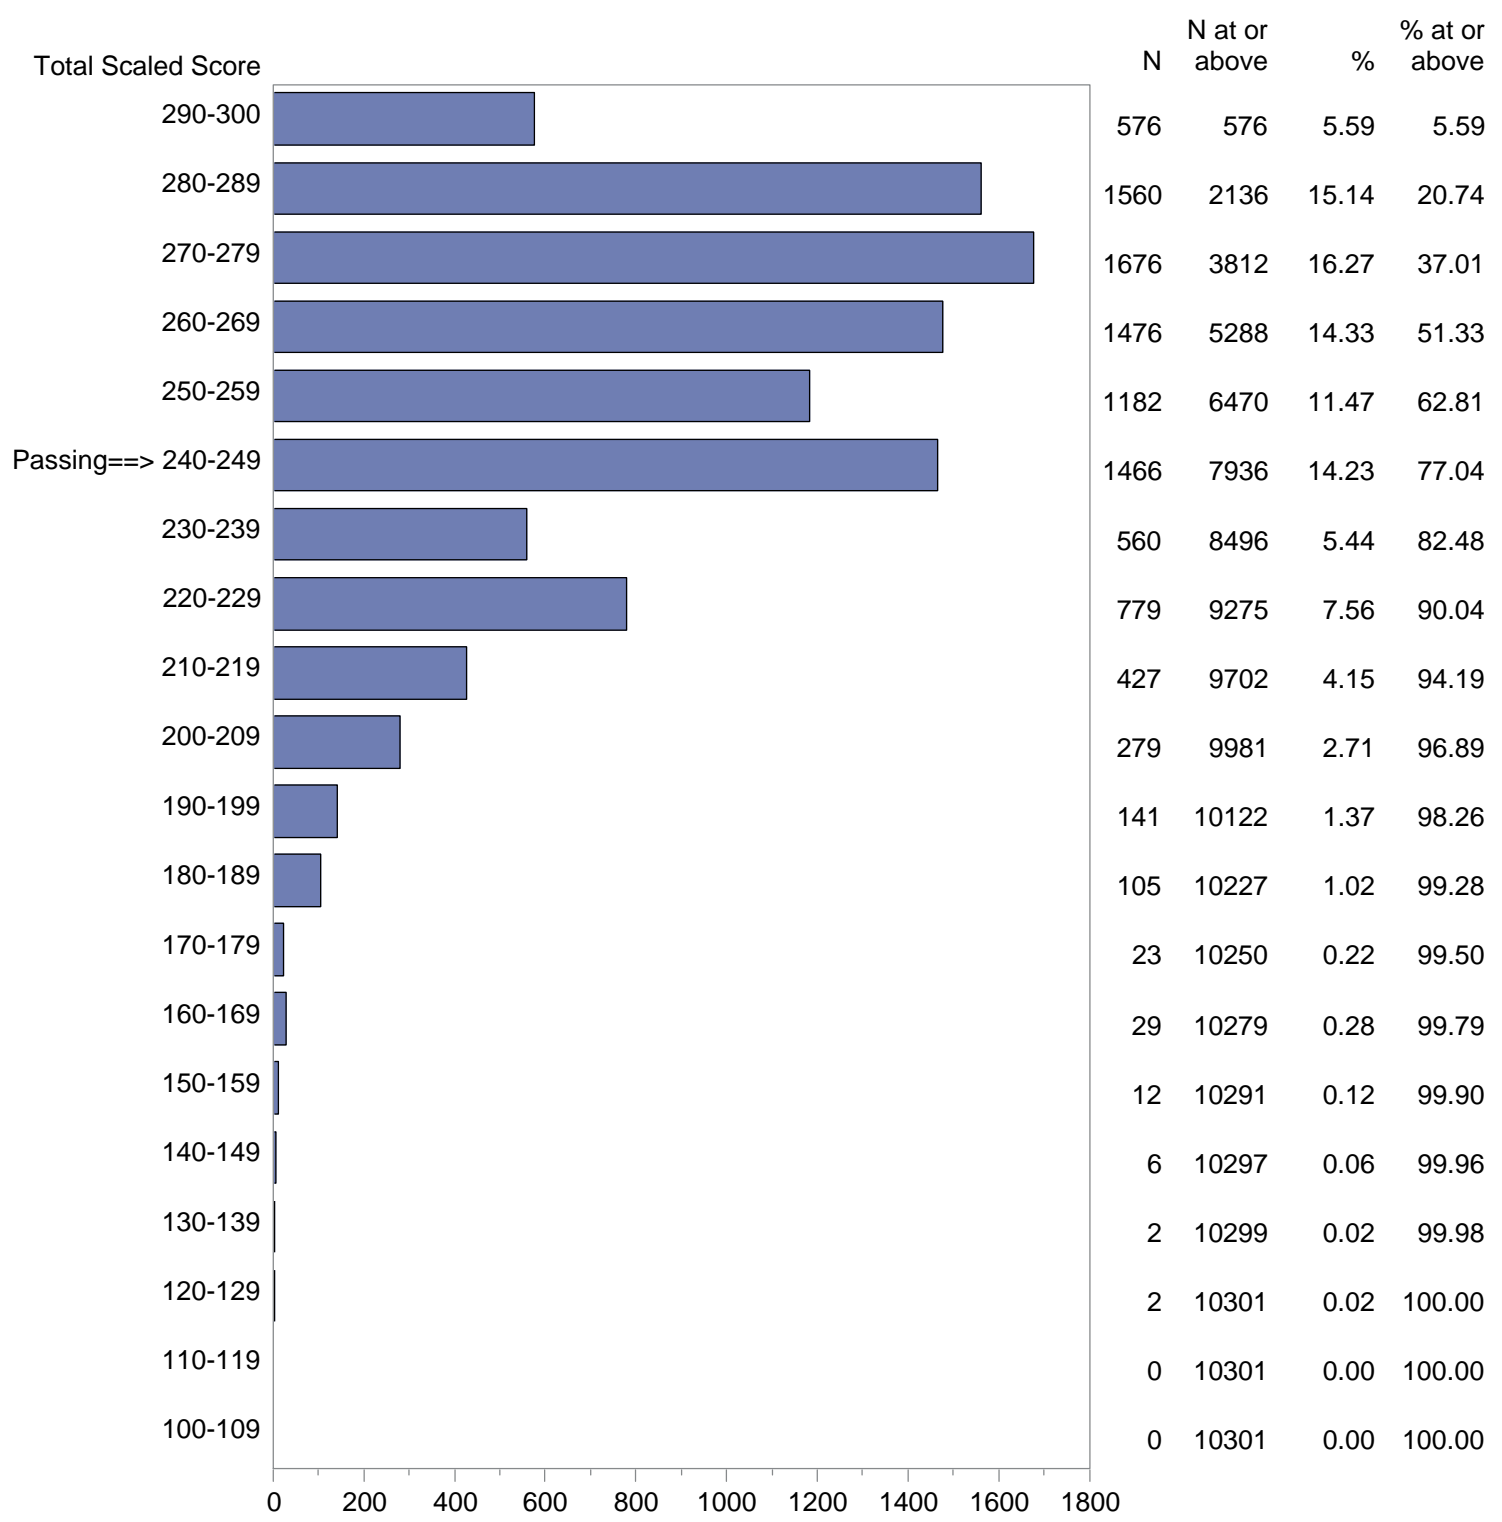

Massachusetts Tests for Educator Licensure (MTEL)
 September 1, 2017 - August 31, 2018
 Total Scaled Score Distribution by Test Field (All Forms)

Test Field=01 Communication and Literacy Skills - Reading