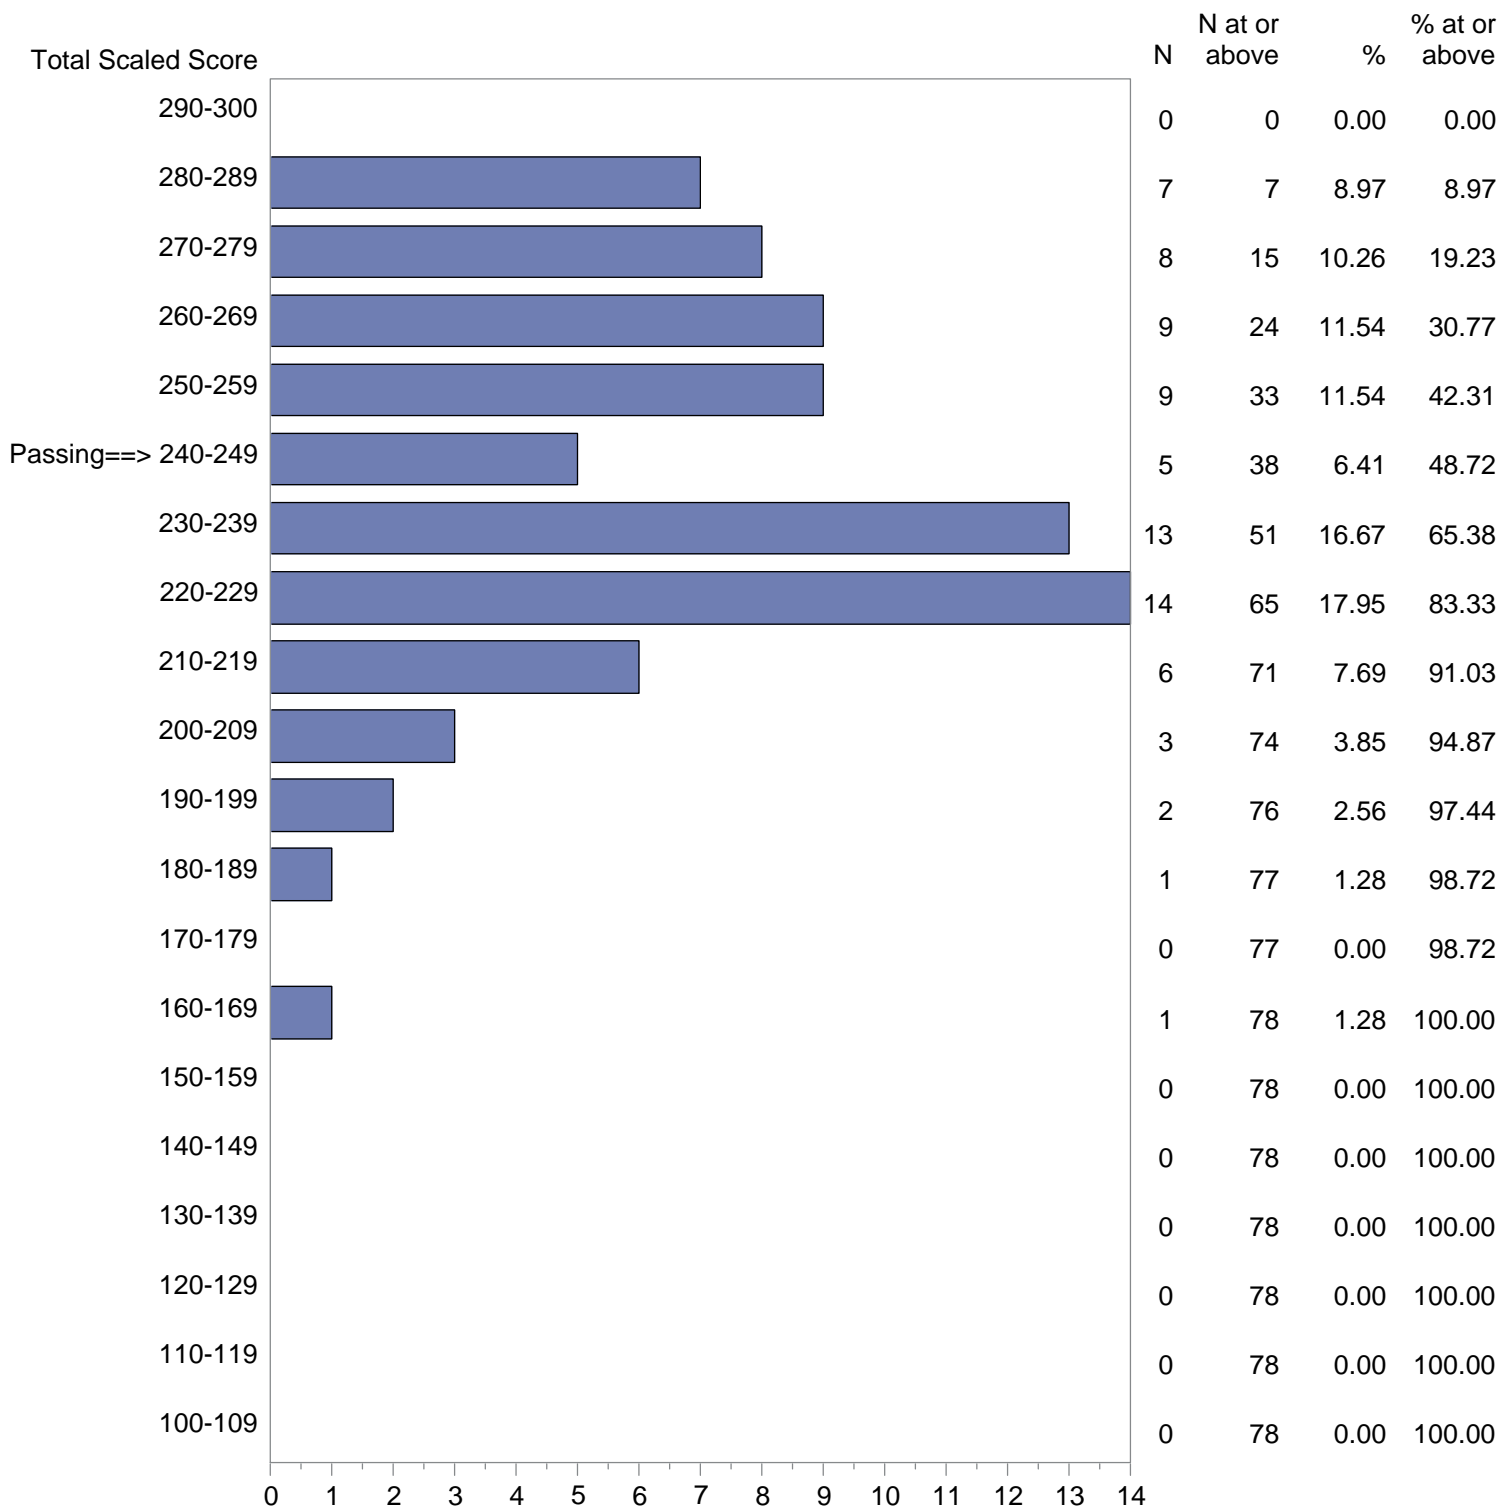

Massachusetts Tests for Educator Licensure (MTEL)
September 1, 2017 - August 31, 2018
Total Scaled Score Distribution by Test Field (All Forms)

Test Field=33 Technology/Engineering

NOTE: The accompanying explanatory notes and interpretive cautions are an integral part of this report.