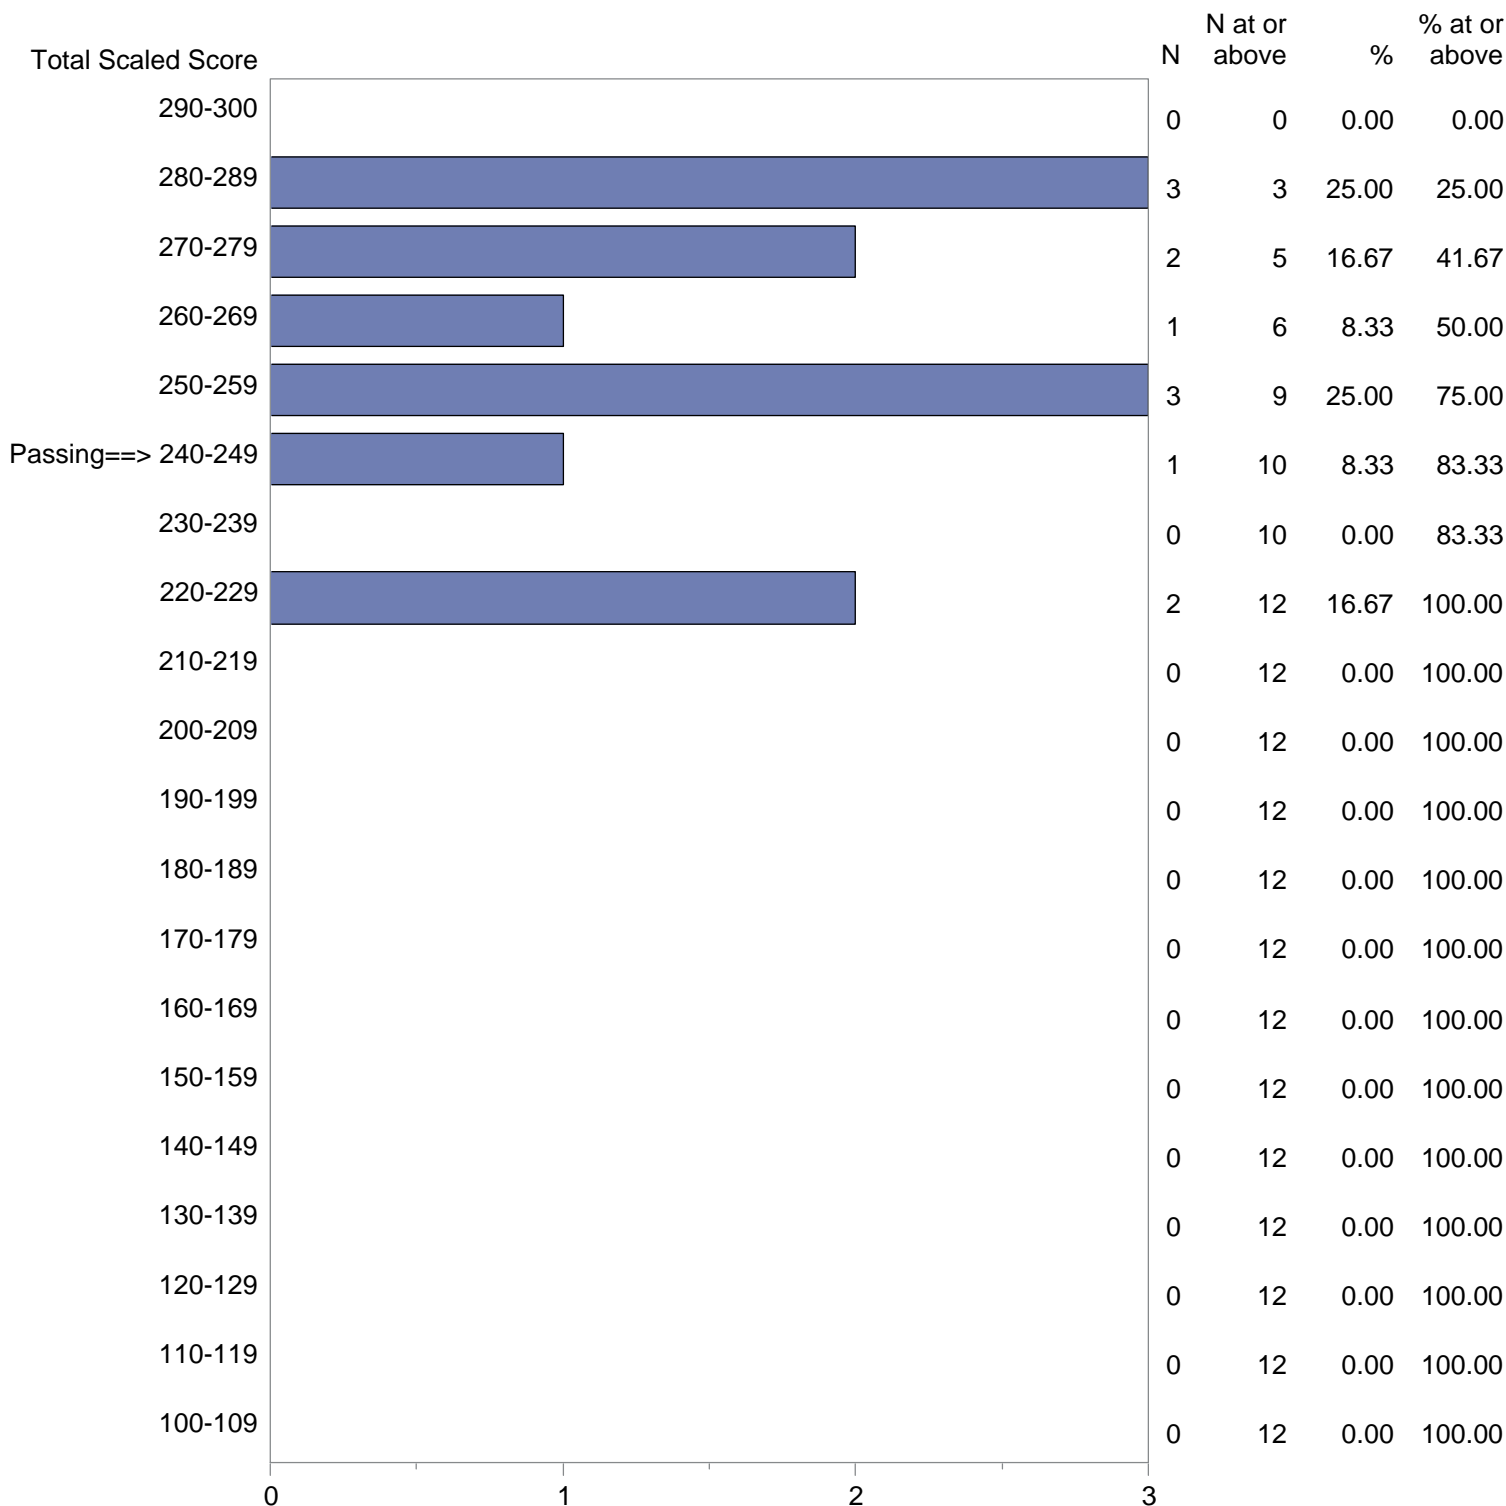

Massachusetts Tests for Educator Licensure (MTEL)
September 1, 2017 - August 31, 2018
Total Scaled Score Distribution by Test Field (All Forms)

Test Field=55 Adult Basic Education

NOTE: The accompanying explanatory notes and interpretive cautions are an integral part of this report.