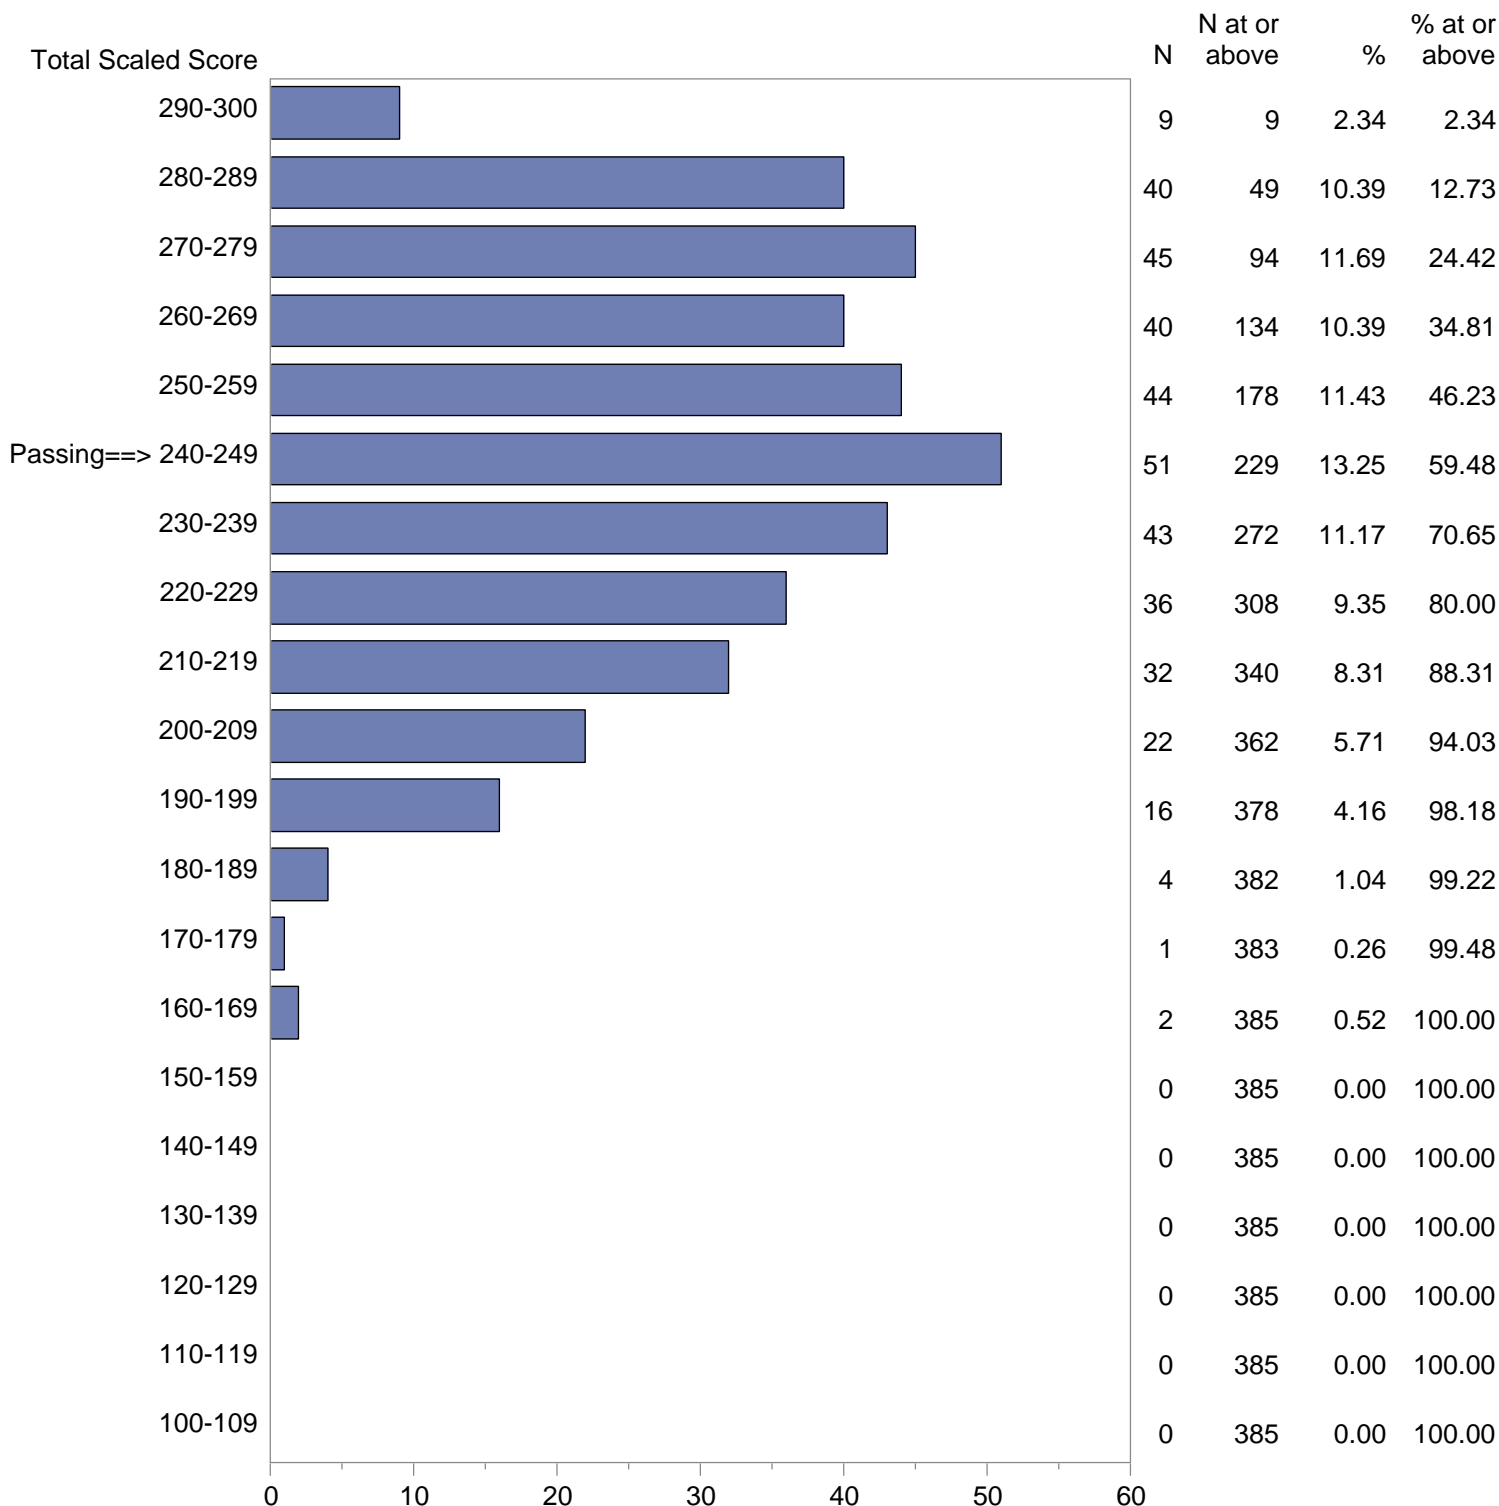

Massachusetts Tests for Educator Licensure (MTEL)
September 1, 2017 - August 31, 2018
Total Scaled Score Distribution by Test Field (All Forms)

Test Field=13 Biology

NOTE: The accompanying explanatory notes and interpretive cautions are an integral part of this report.