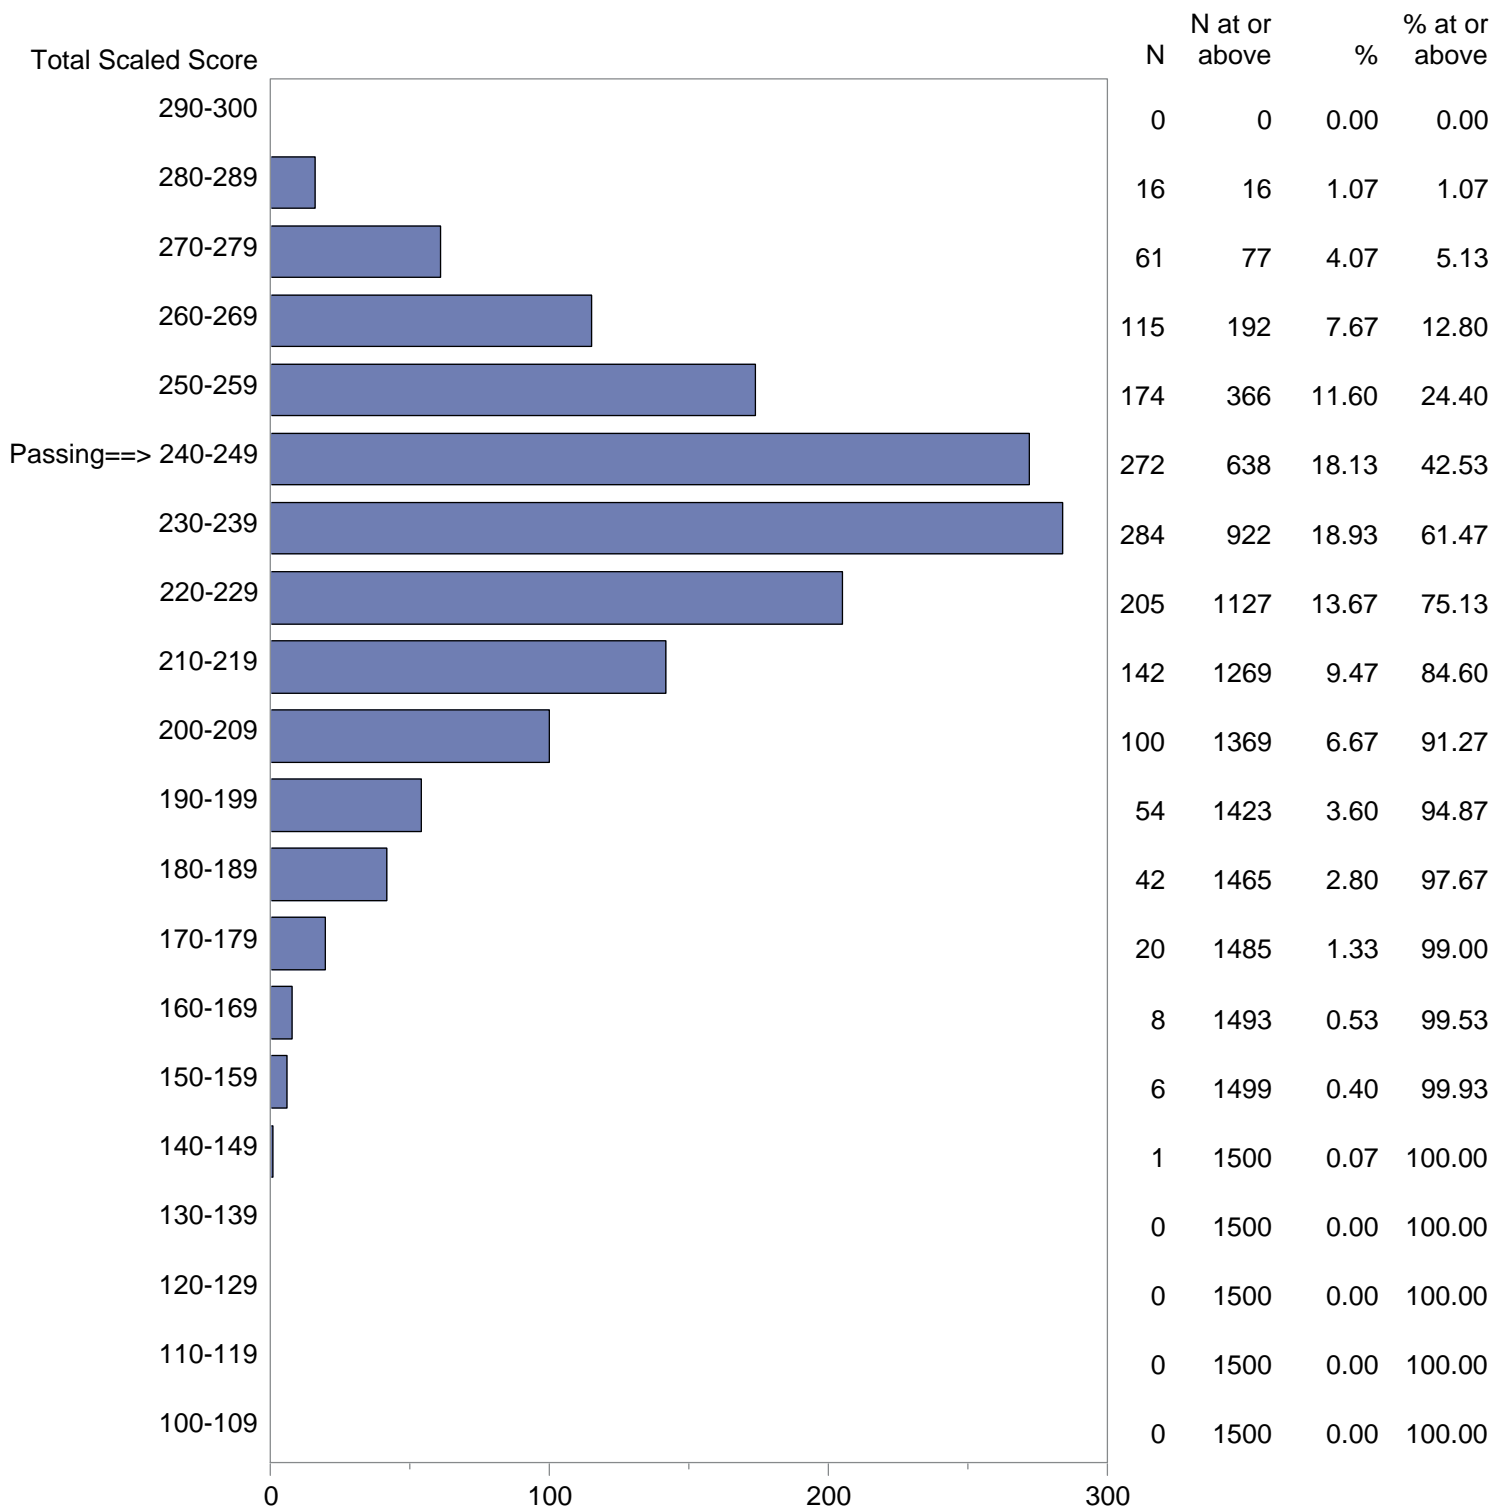

Massachusetts Tests for Educator Licensure (MTEL)
September 1, 2017 - August 31, 2018
Total Scaled Score Distribution by Test Field (All Forms)

Test Field=54 English as a Second Language

NOTE: The accompanying explanatory notes and interpretive cautions are an integral part of this report.