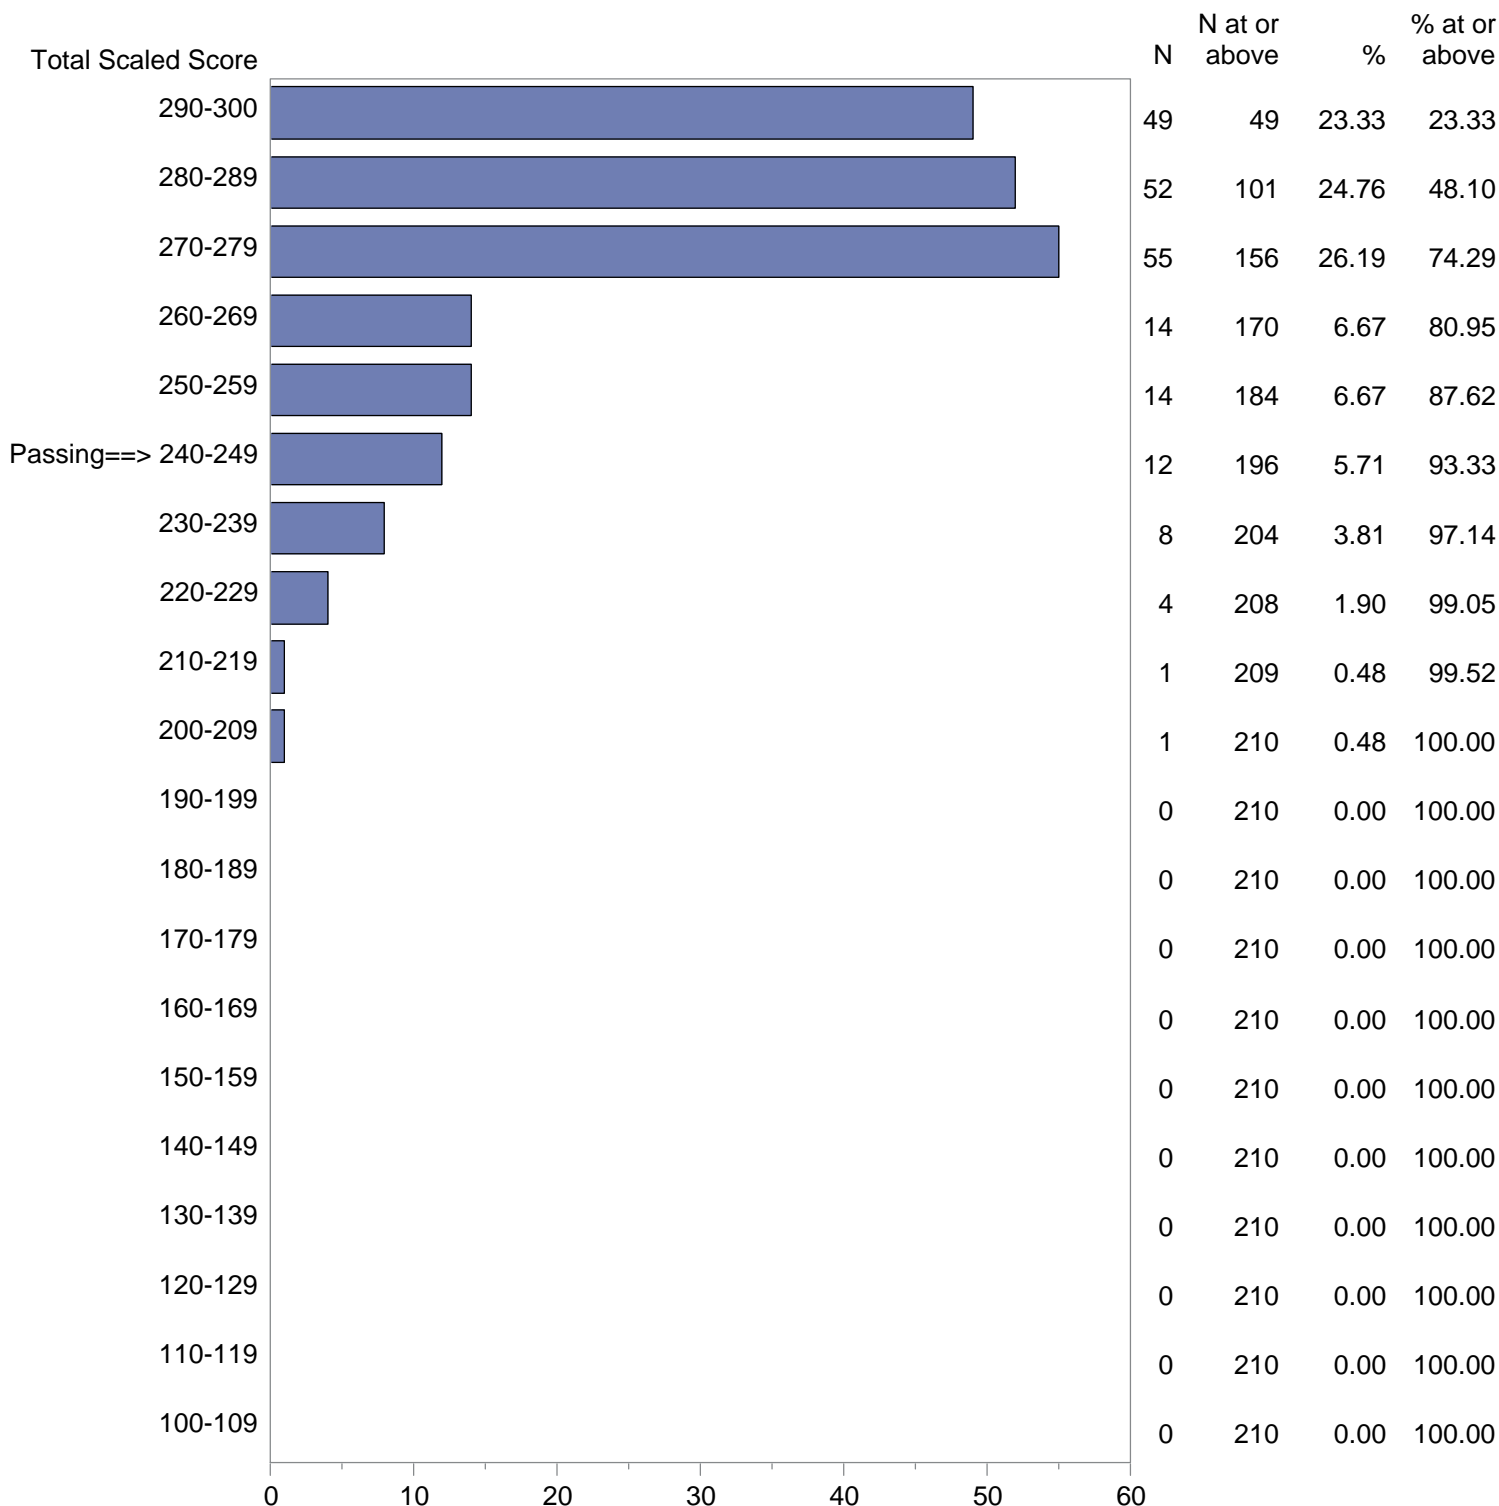

Massachusetts Tests for Educator Licensure (MTEL)
September 1, 2017 - August 31, 2018
Total Scaled Score Distribution by Test Field (All Forms)

Test Field=91 Vocational Technical Literacy Skills Test - Reading

NOTE: The accompanying explanatory notes and interpretive cautions are an integral part of this report.