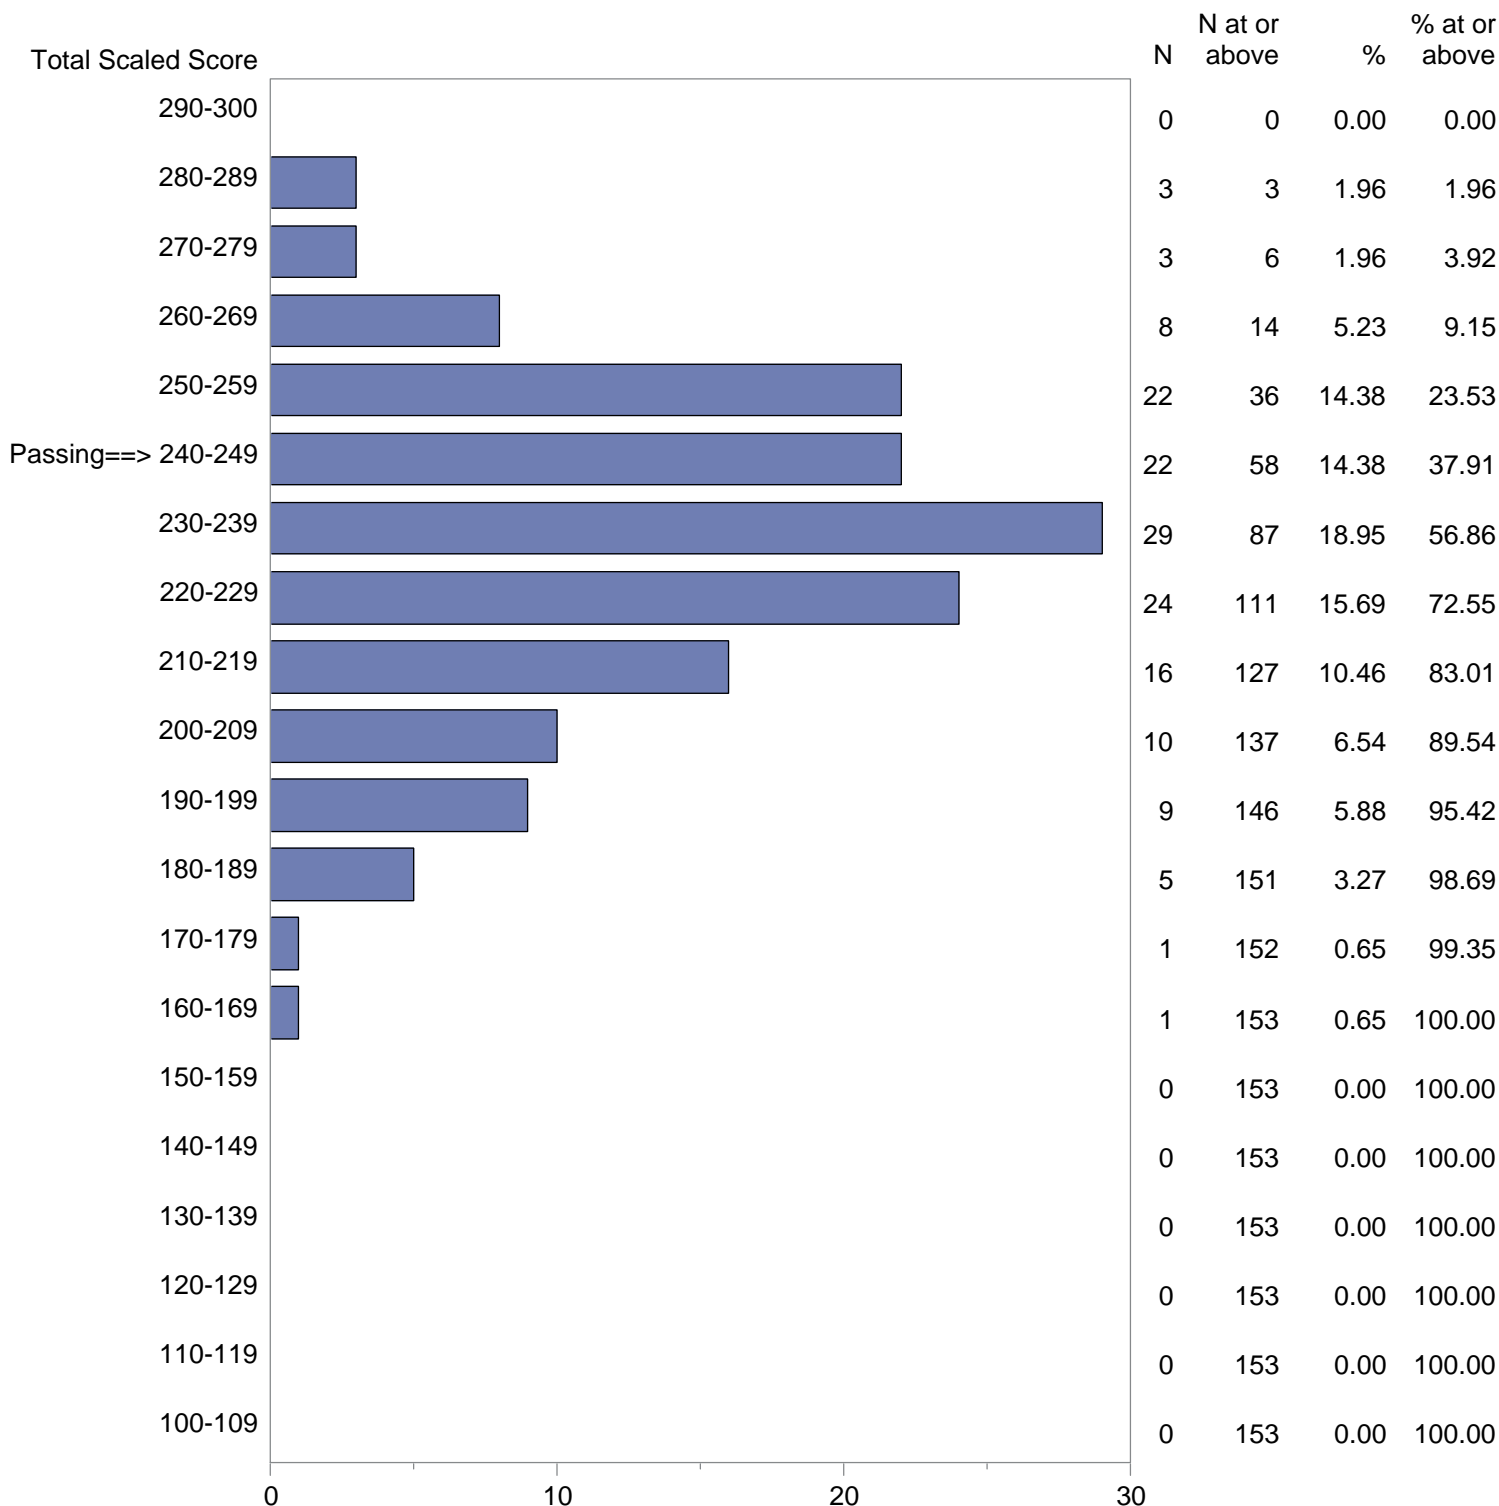

Massachusetts Tests for Educator Licensure (MTEL)
September 1, 2017 - August 31, 2018
Total Scaled Score Distribution by Test Field (All Forms)

Test Field=50 Middle School Humanities

NOTE: The accompanying explanatory notes and interpretive cautions are an integral part of this report.