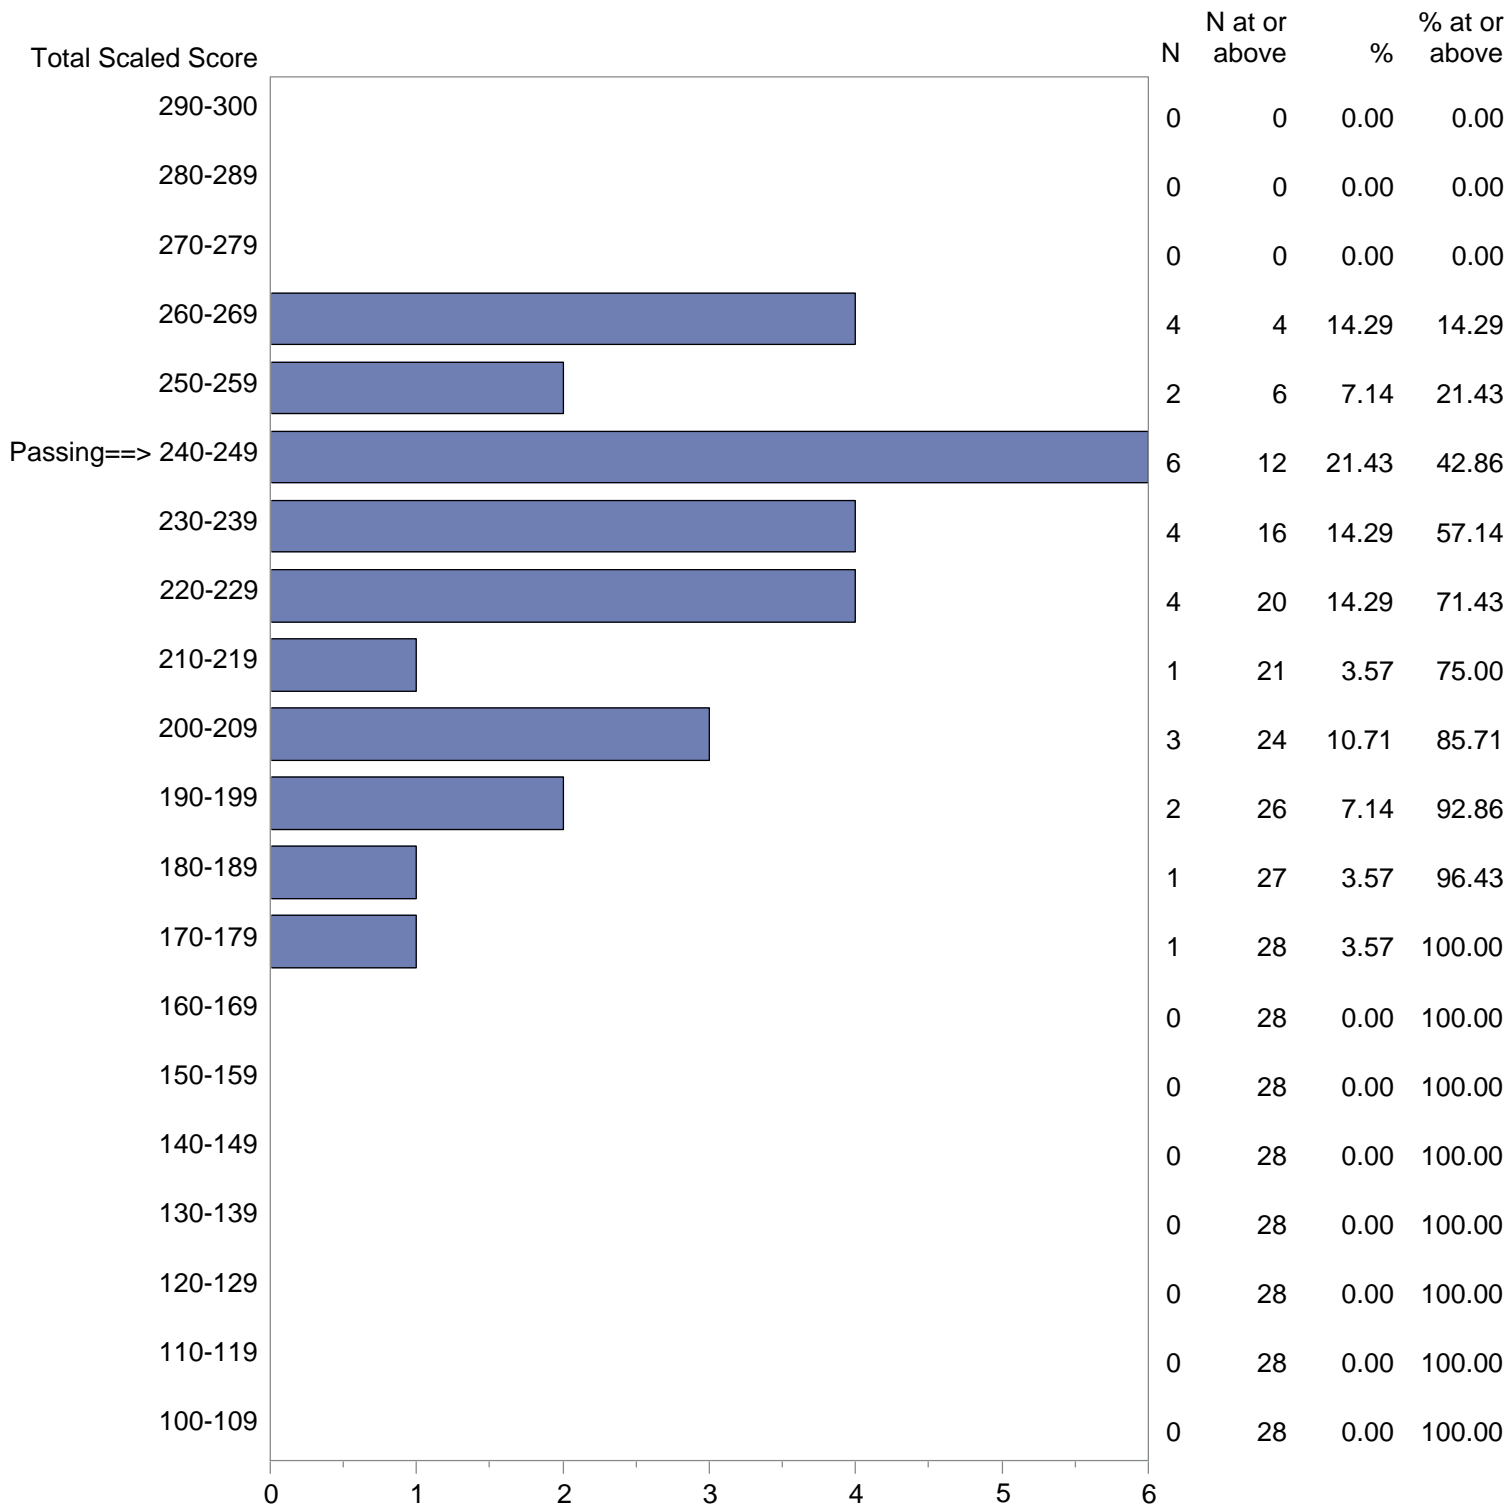

Massachusetts Tests for Educator Licensure (MTEL)
September 1, 2017 - August 31, 2018
Total Scaled Score Distribution by Test Field (All Forms)

Test Field=46 Dance

NOTE: The accompanying explanatory notes and interpretive cautions are an integral part of this report.