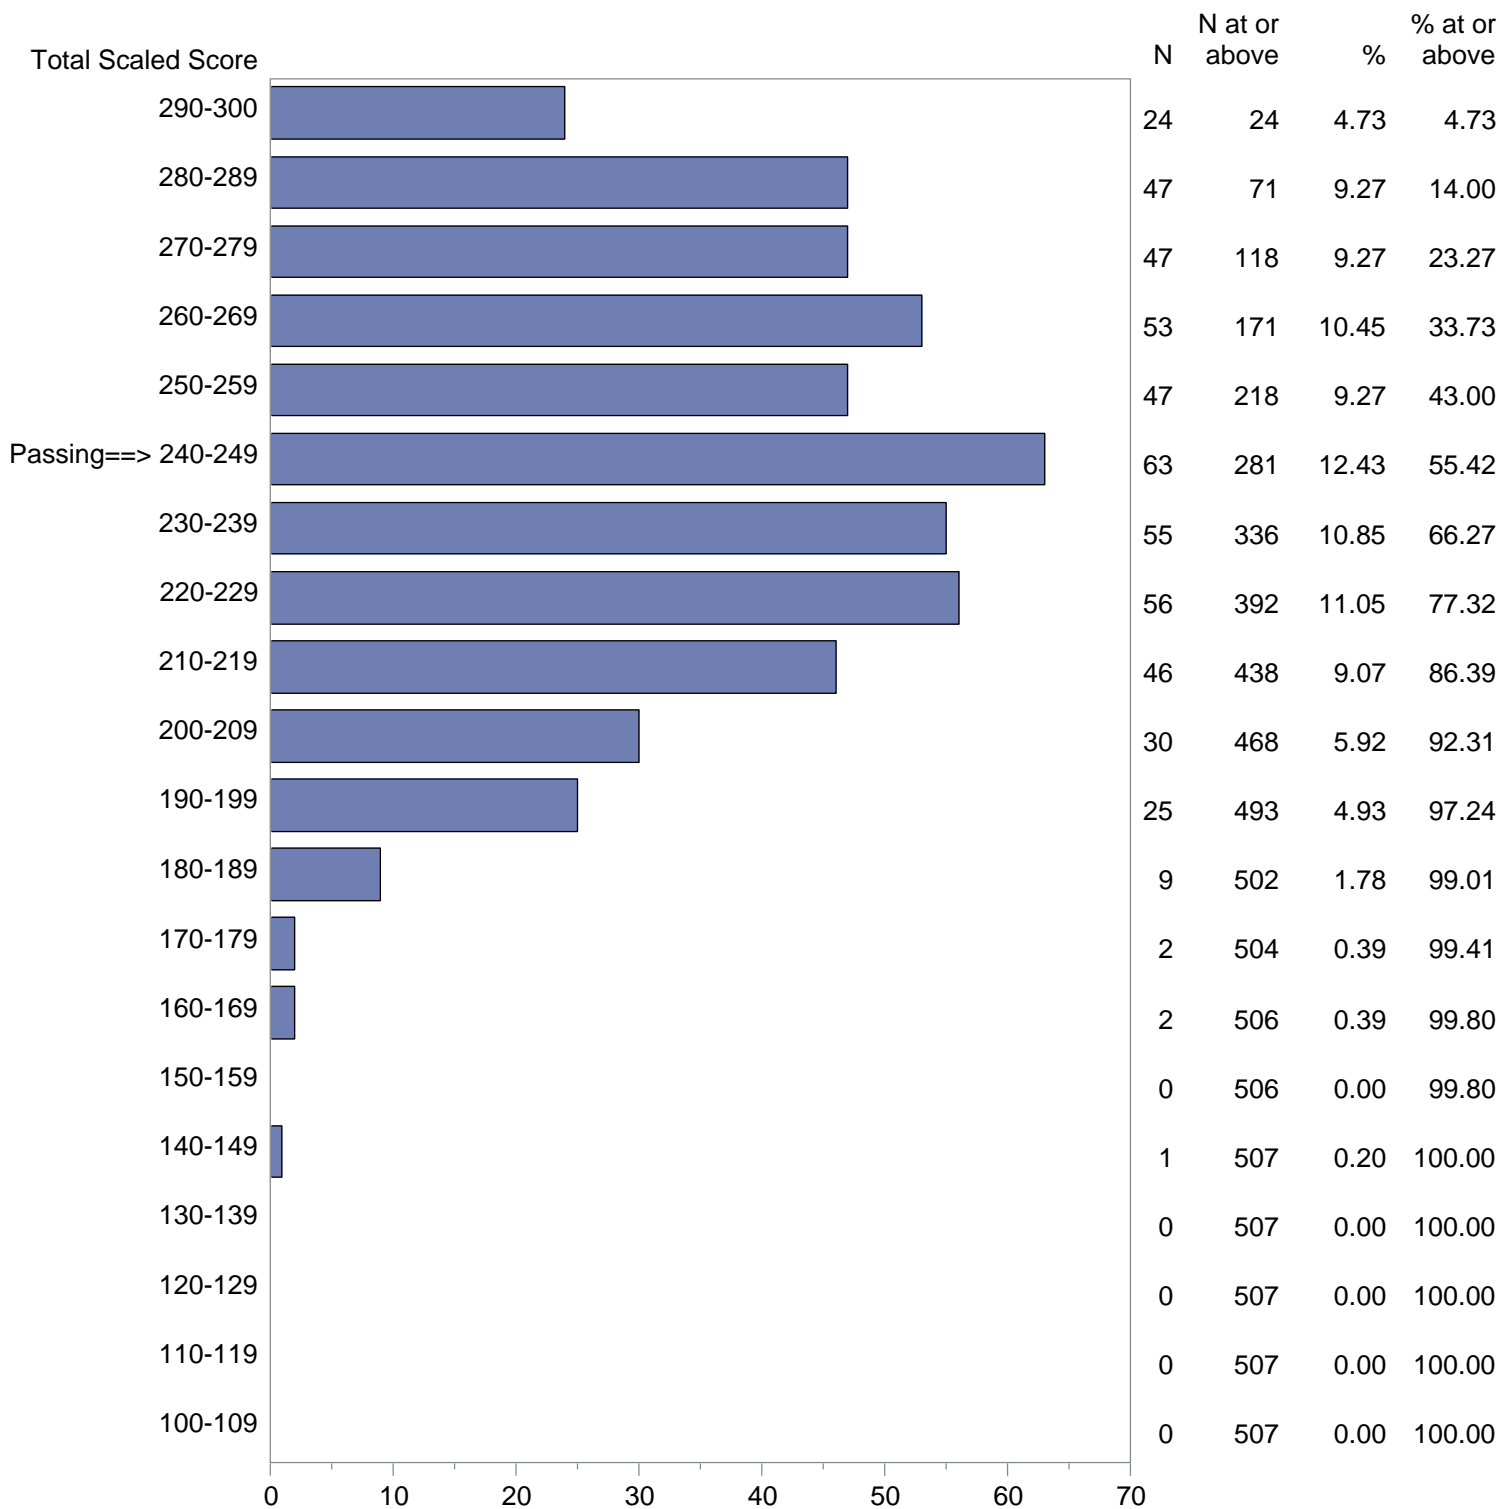

Massachusetts Tests for Educator Licensure (MTEL)
September 1, 2017 - August 31, 2018
Total Scaled Score Distribution by Test Field (All Forms)

Test Field=47 Middle School Mathematics

NOTE: The accompanying explanatory notes and interpretive cautions are an integral part of this report.