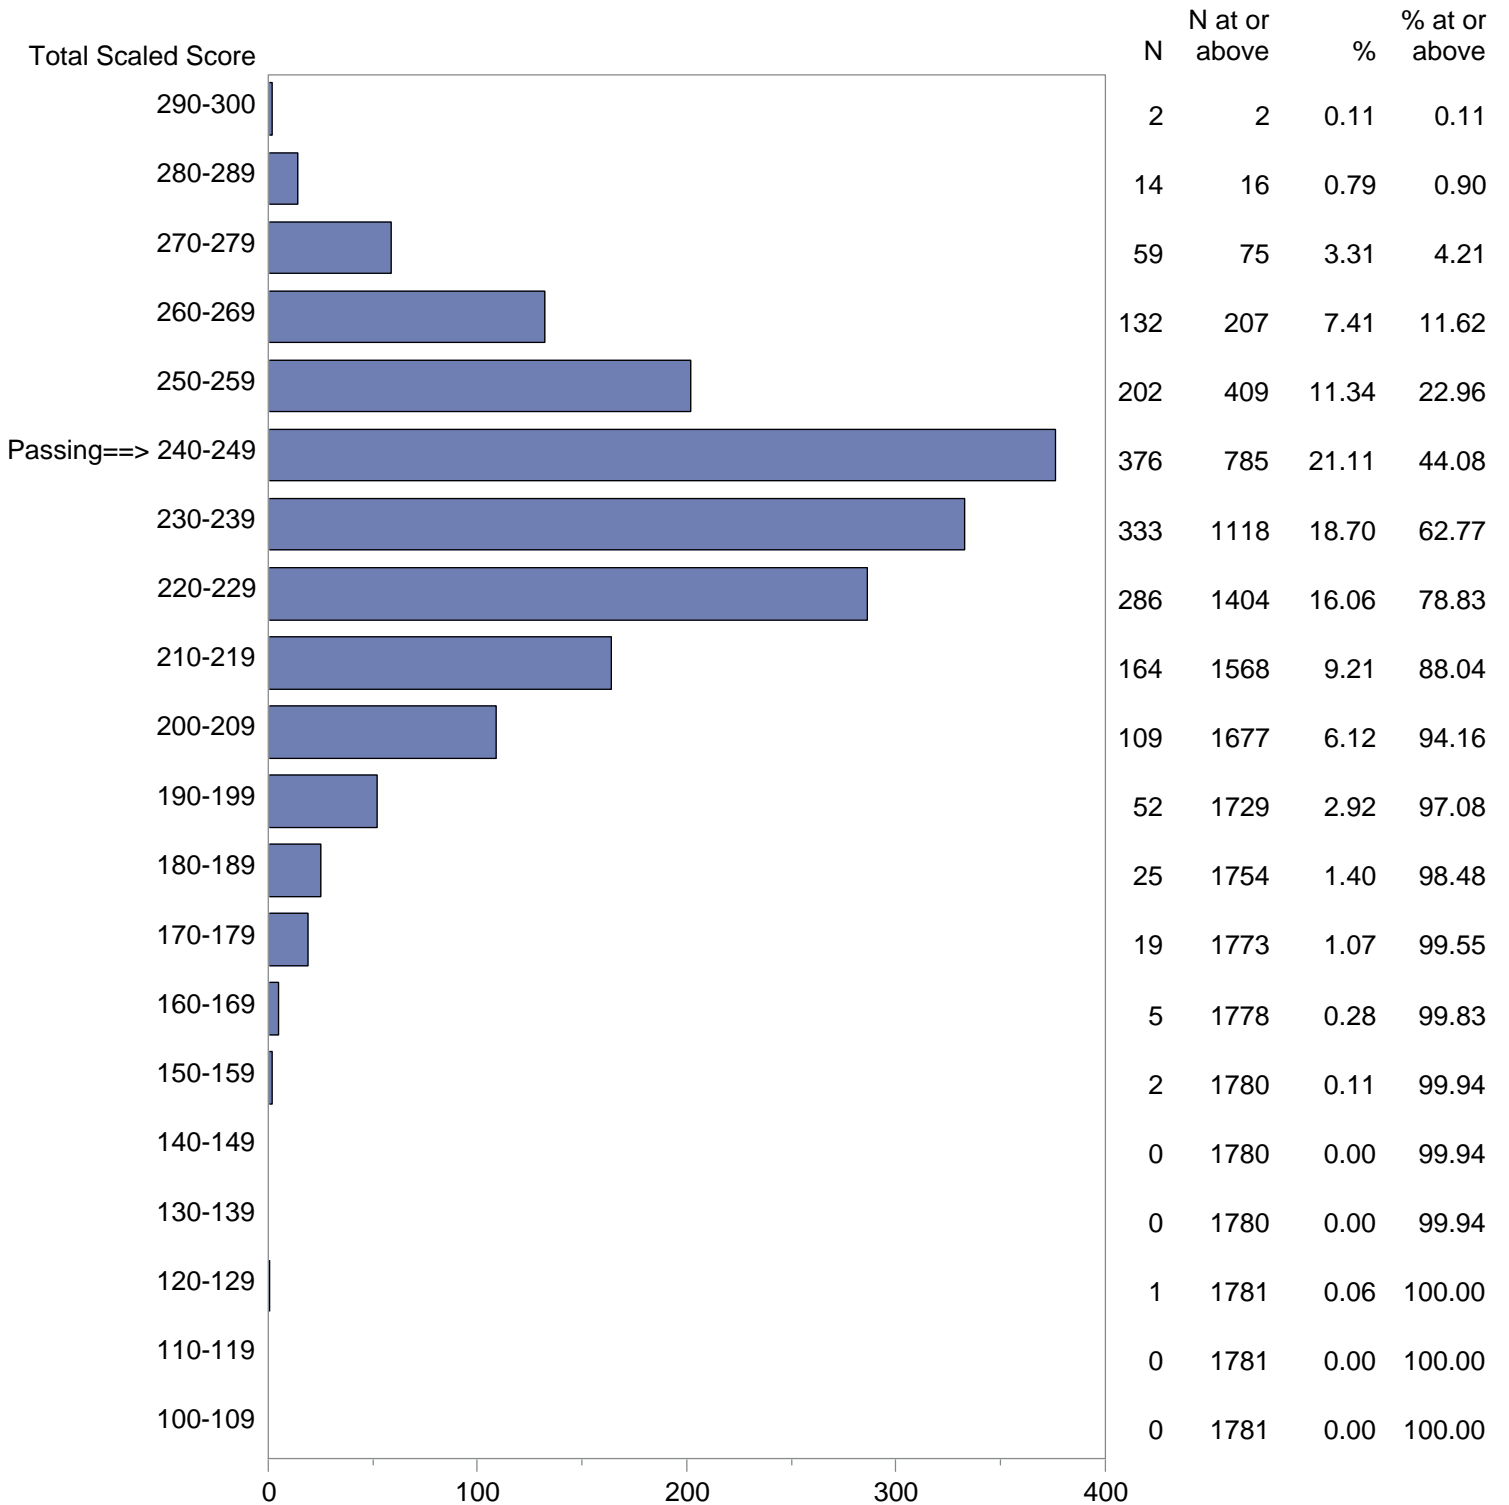

Massachusetts Tests for Educator Licensure (MTEL)
September 1, 2017 - August 31, 2018
Total Scaled Score Distribution by Test Field (All Forms)

Test Field=02 Early Childhood

NOTE: The accompanying explanatory notes and interpretive cautions are an integral part of this report.