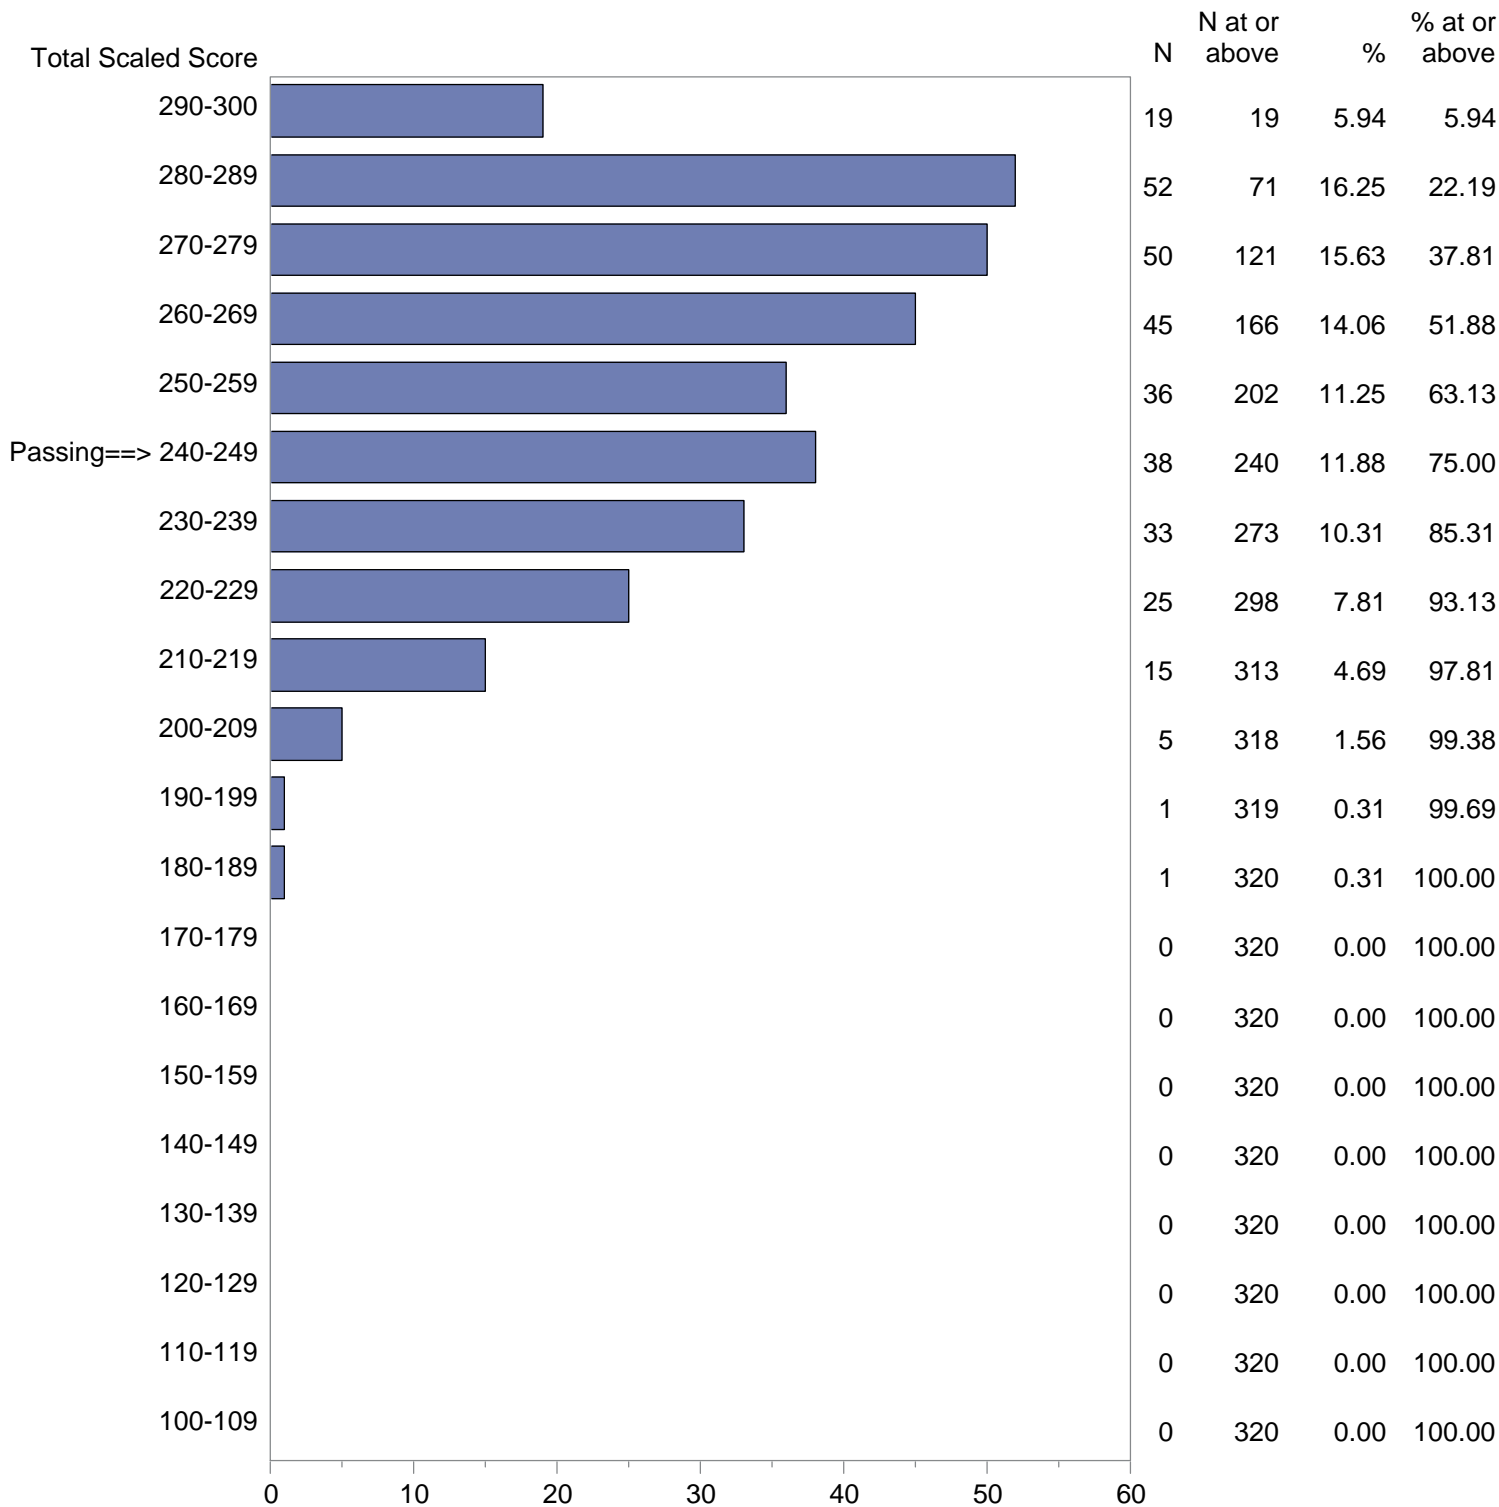

Massachusetts Tests for Educator Licensure (MTEL)
September 1, 2017 - August 31, 2018
Total Scaled Score Distribution by Test Field (All Forms)

Test Field=10 General Science

NOTE: The accompanying explanatory notes and interpretive cautions are an integral part of this report.