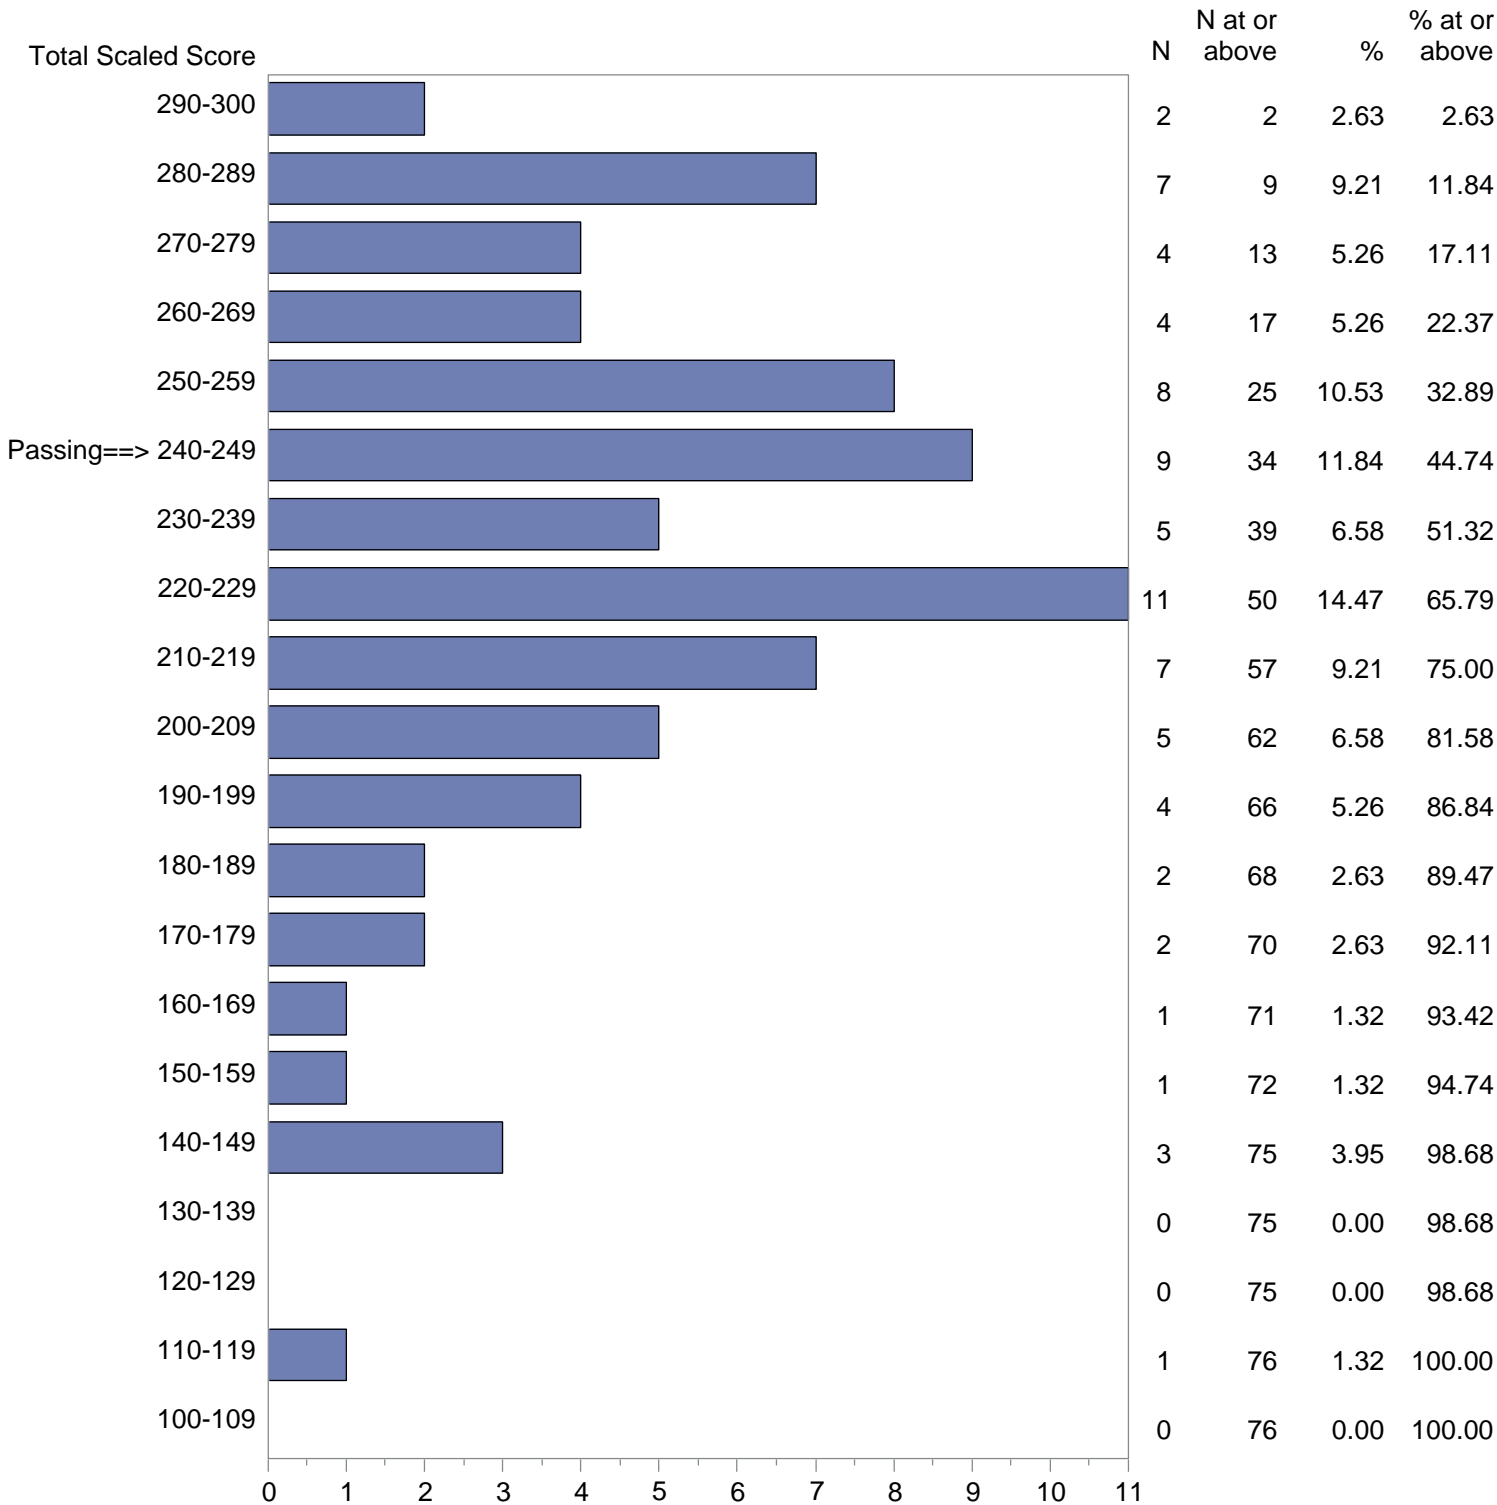

Massachusetts Tests for Educator Licensure (MTEL)
September 1, 2017 - August 31, 2018
Total Scaled Score Distribution by Test Field (All Forms)

Test Field=51 Middle School Mathematics/Science

NOTE: The accompanying explanatory notes and interpretive cautions are an integral part of this report.