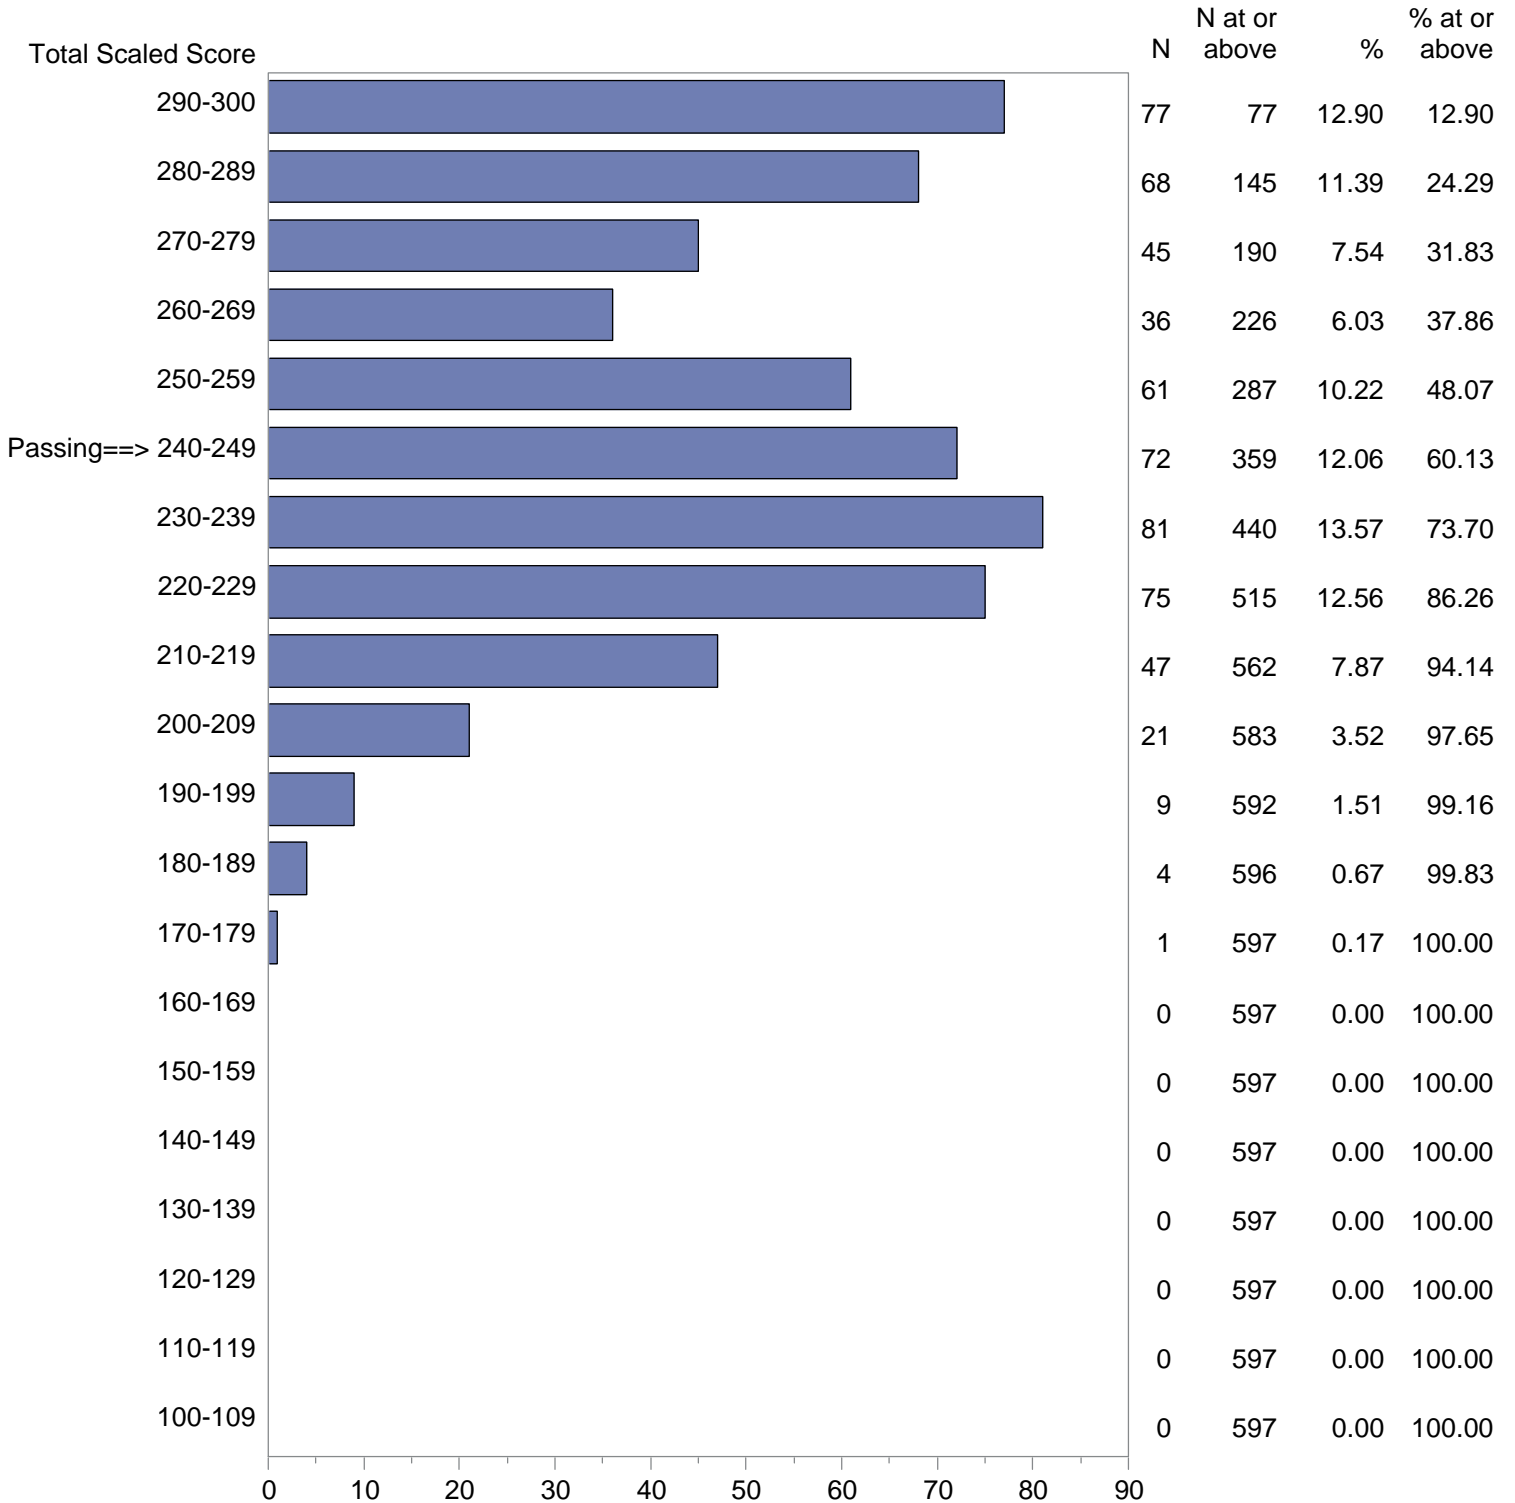

Massachusetts Tests for Educator Licensure (MTEL)
September 1, 2017 - August 31, 2018
Total Scaled Score Distribution by Test Field (All Forms)

Test Field=09 Mathematics

NOTE: The accompanying explanatory notes and interpretive cautions are an integral part of this report.