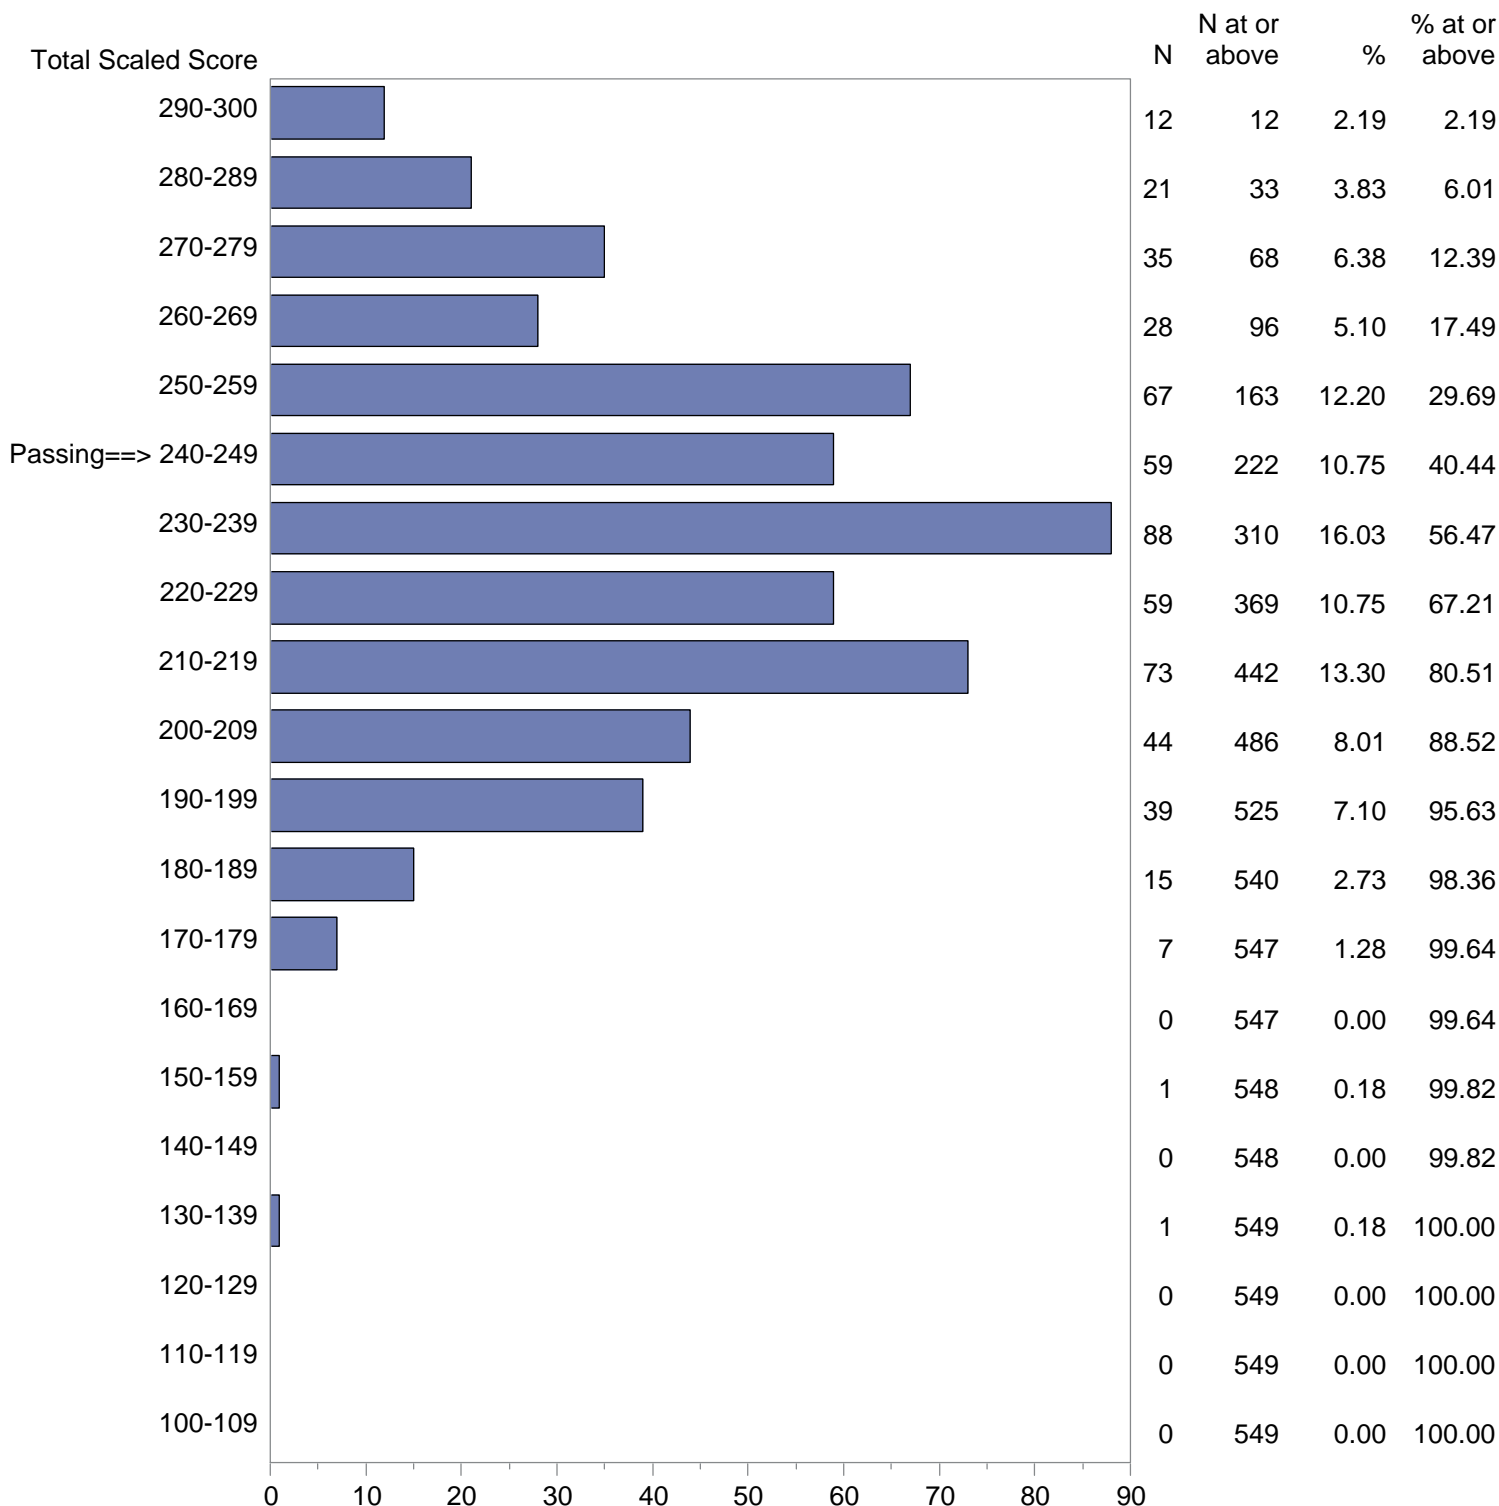

Massachusetts Tests for Educator Licensure (MTEL)
September 1, 2017 - August 31, 2018
Total Scaled Score Distribution by Test Field (All Forms)

Test Field=53 Elementary Mathematics

NOTE: The accompanying explanatory notes and interpretive cautions are an integral part of this report.