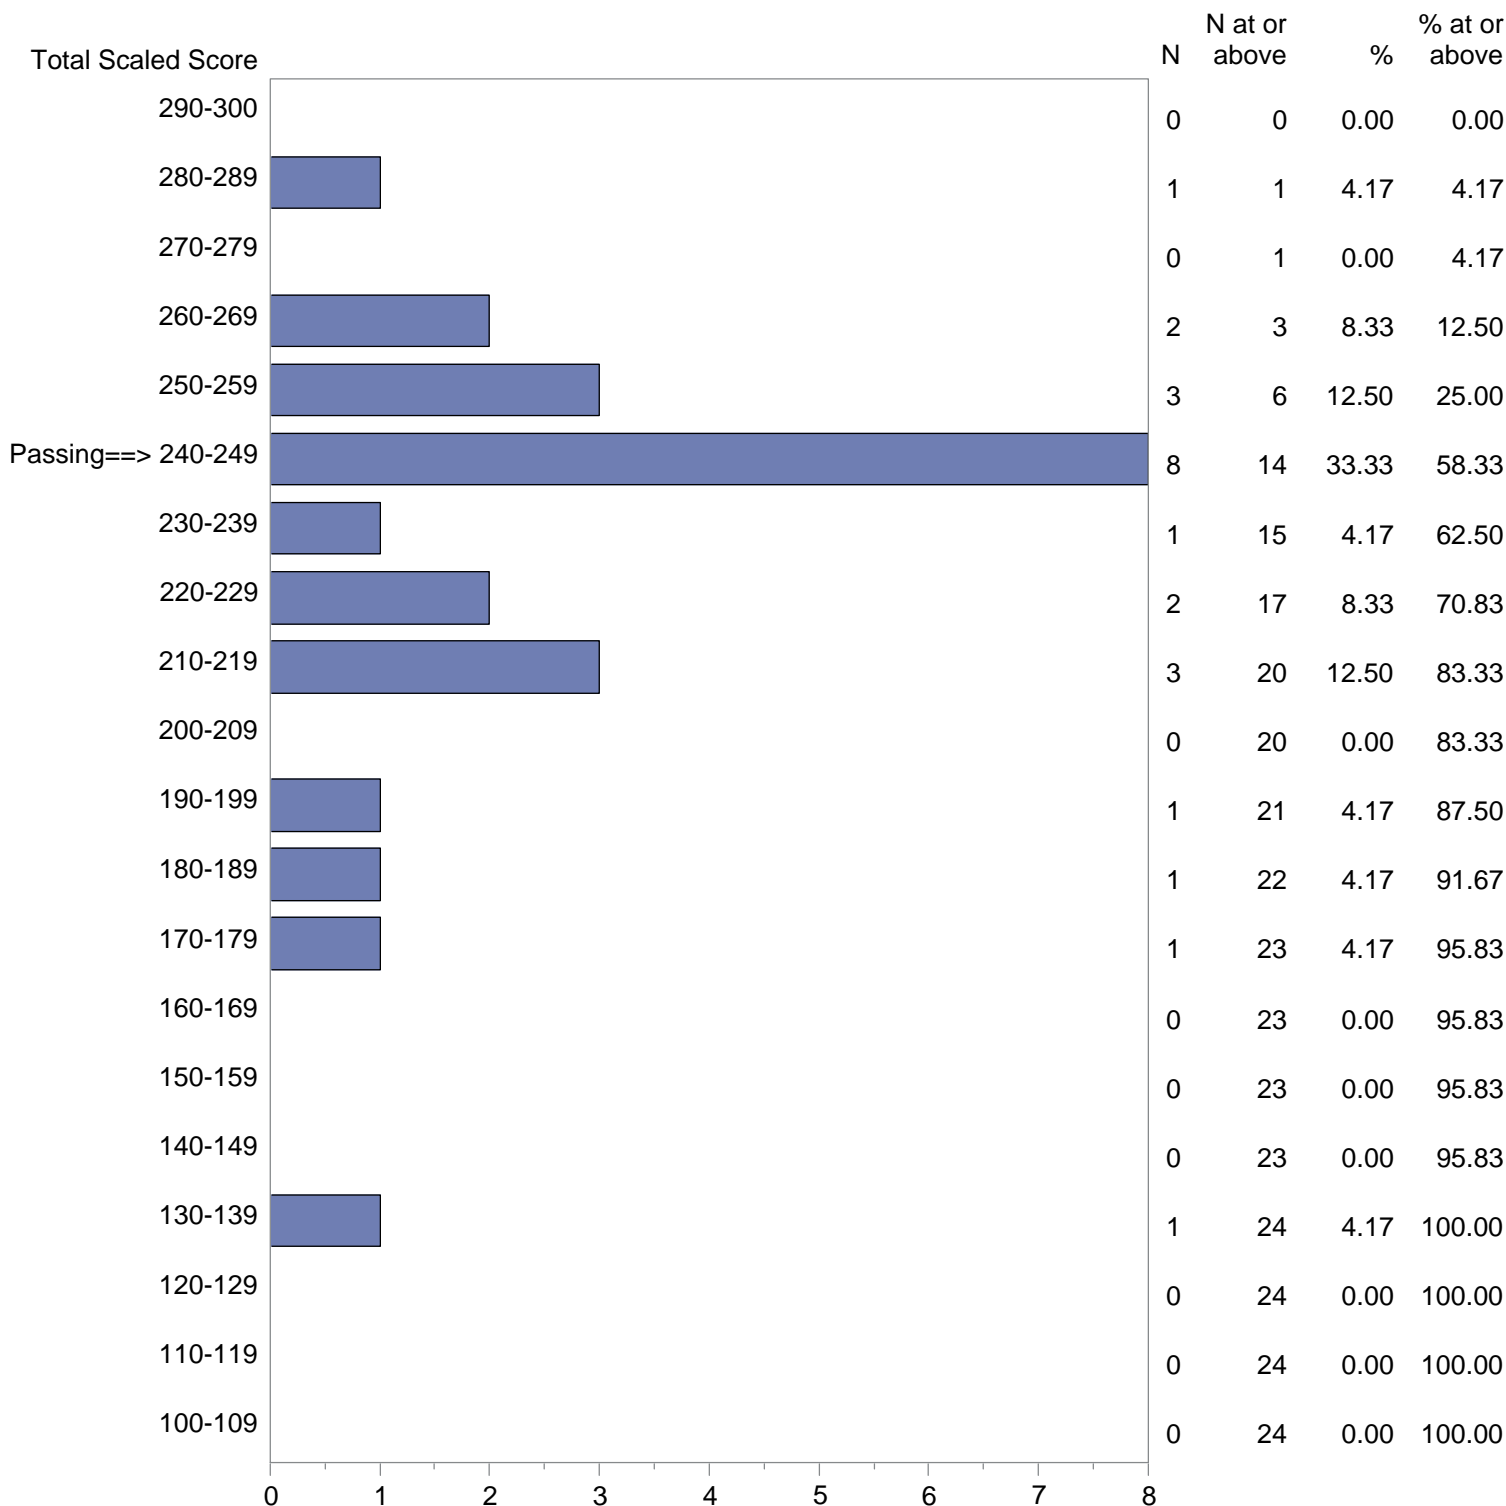

Massachusetts Tests for Educator Licensure (MTEL)
September 1, 2017 - August 31, 2018
Total Scaled Score Distribution by Test Field (All Forms)

Test Field=48 Political Science/Political Philosophy

NOTE: The accompanying explanatory notes and interpretive cautions are an integral part of this report.