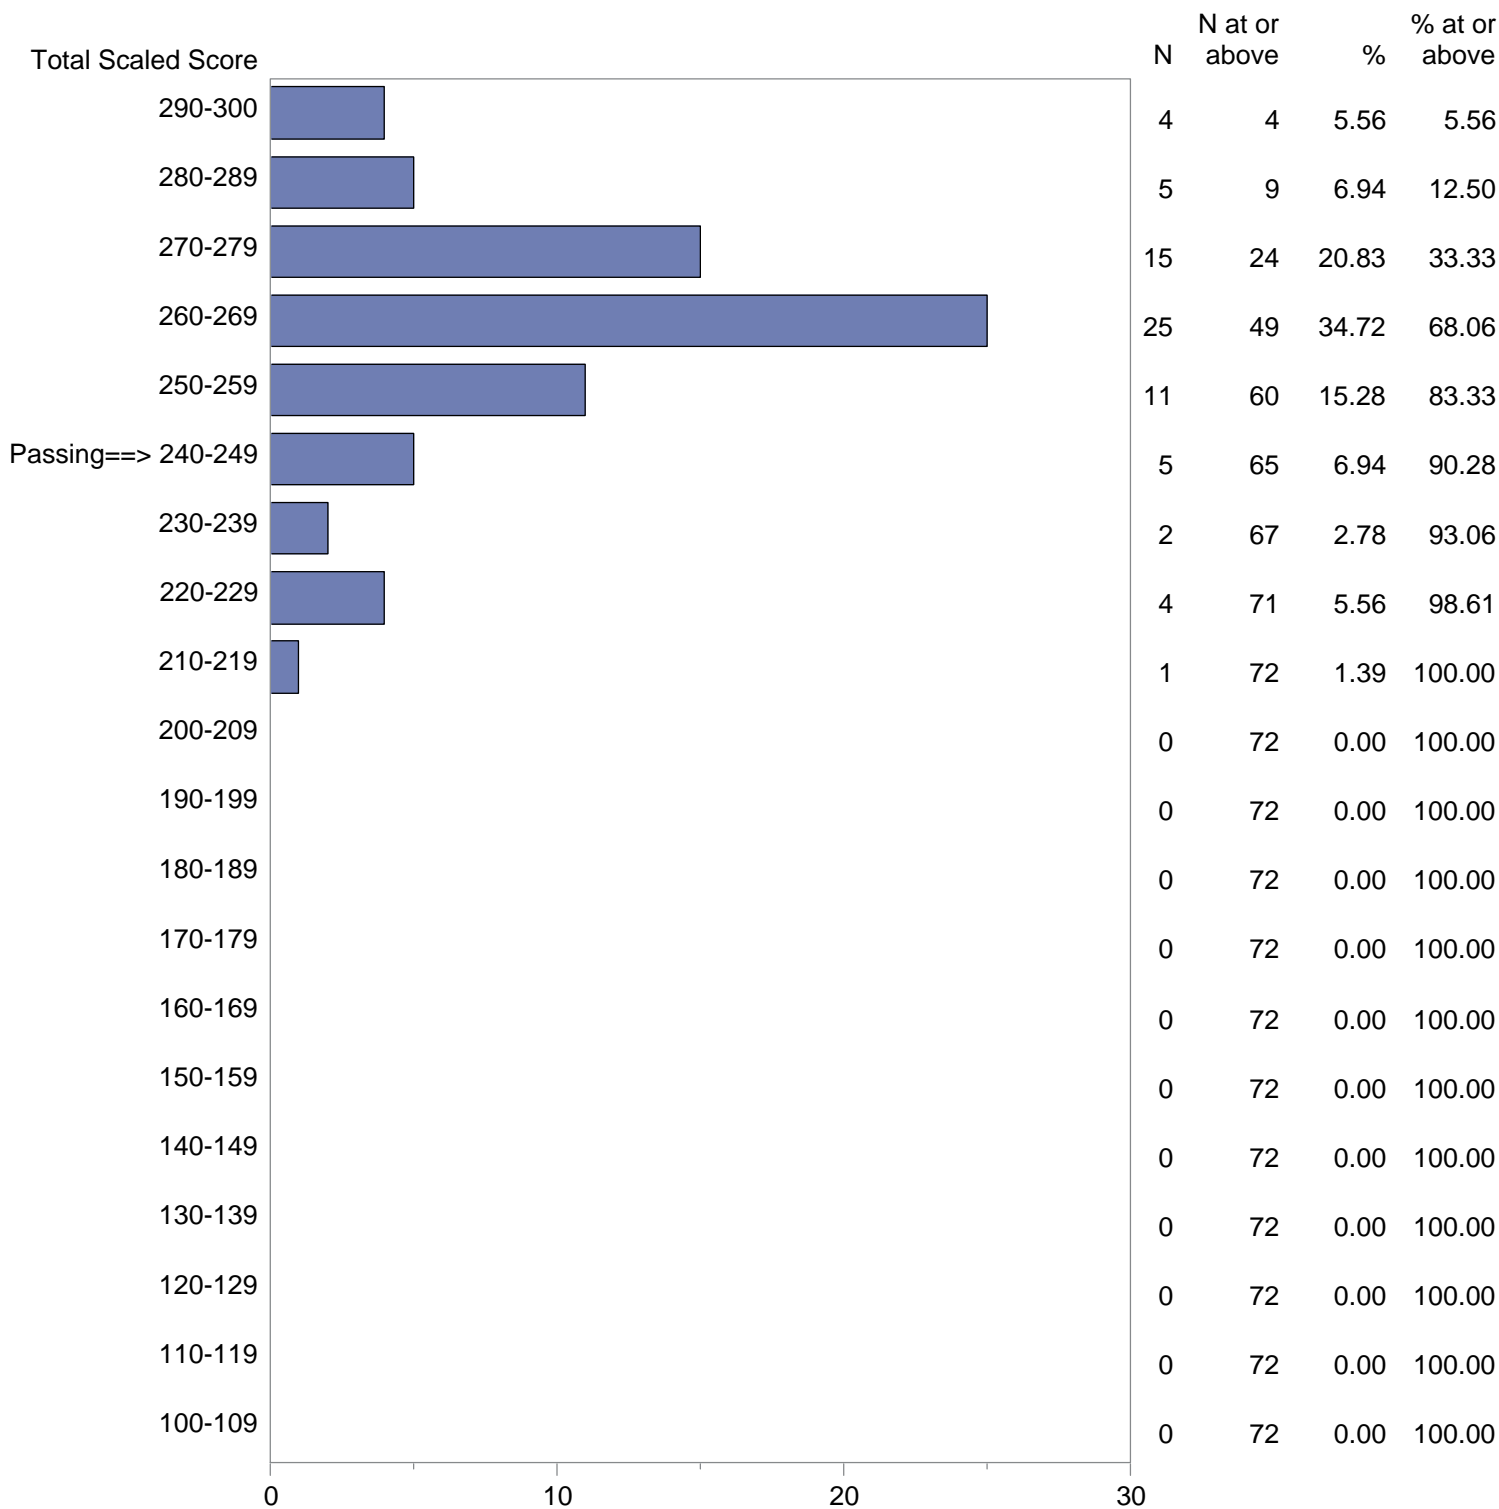

Massachusetts Tests for Educator Licensure (MTEL)
September 1, 2017 - August 31, 2018
Total Scaled Score Distribution by Test Field (All Forms)

Test Field=45 Theater

NOTE: The accompanying explanatory notes and interpretive cautions are an integral part of this report.