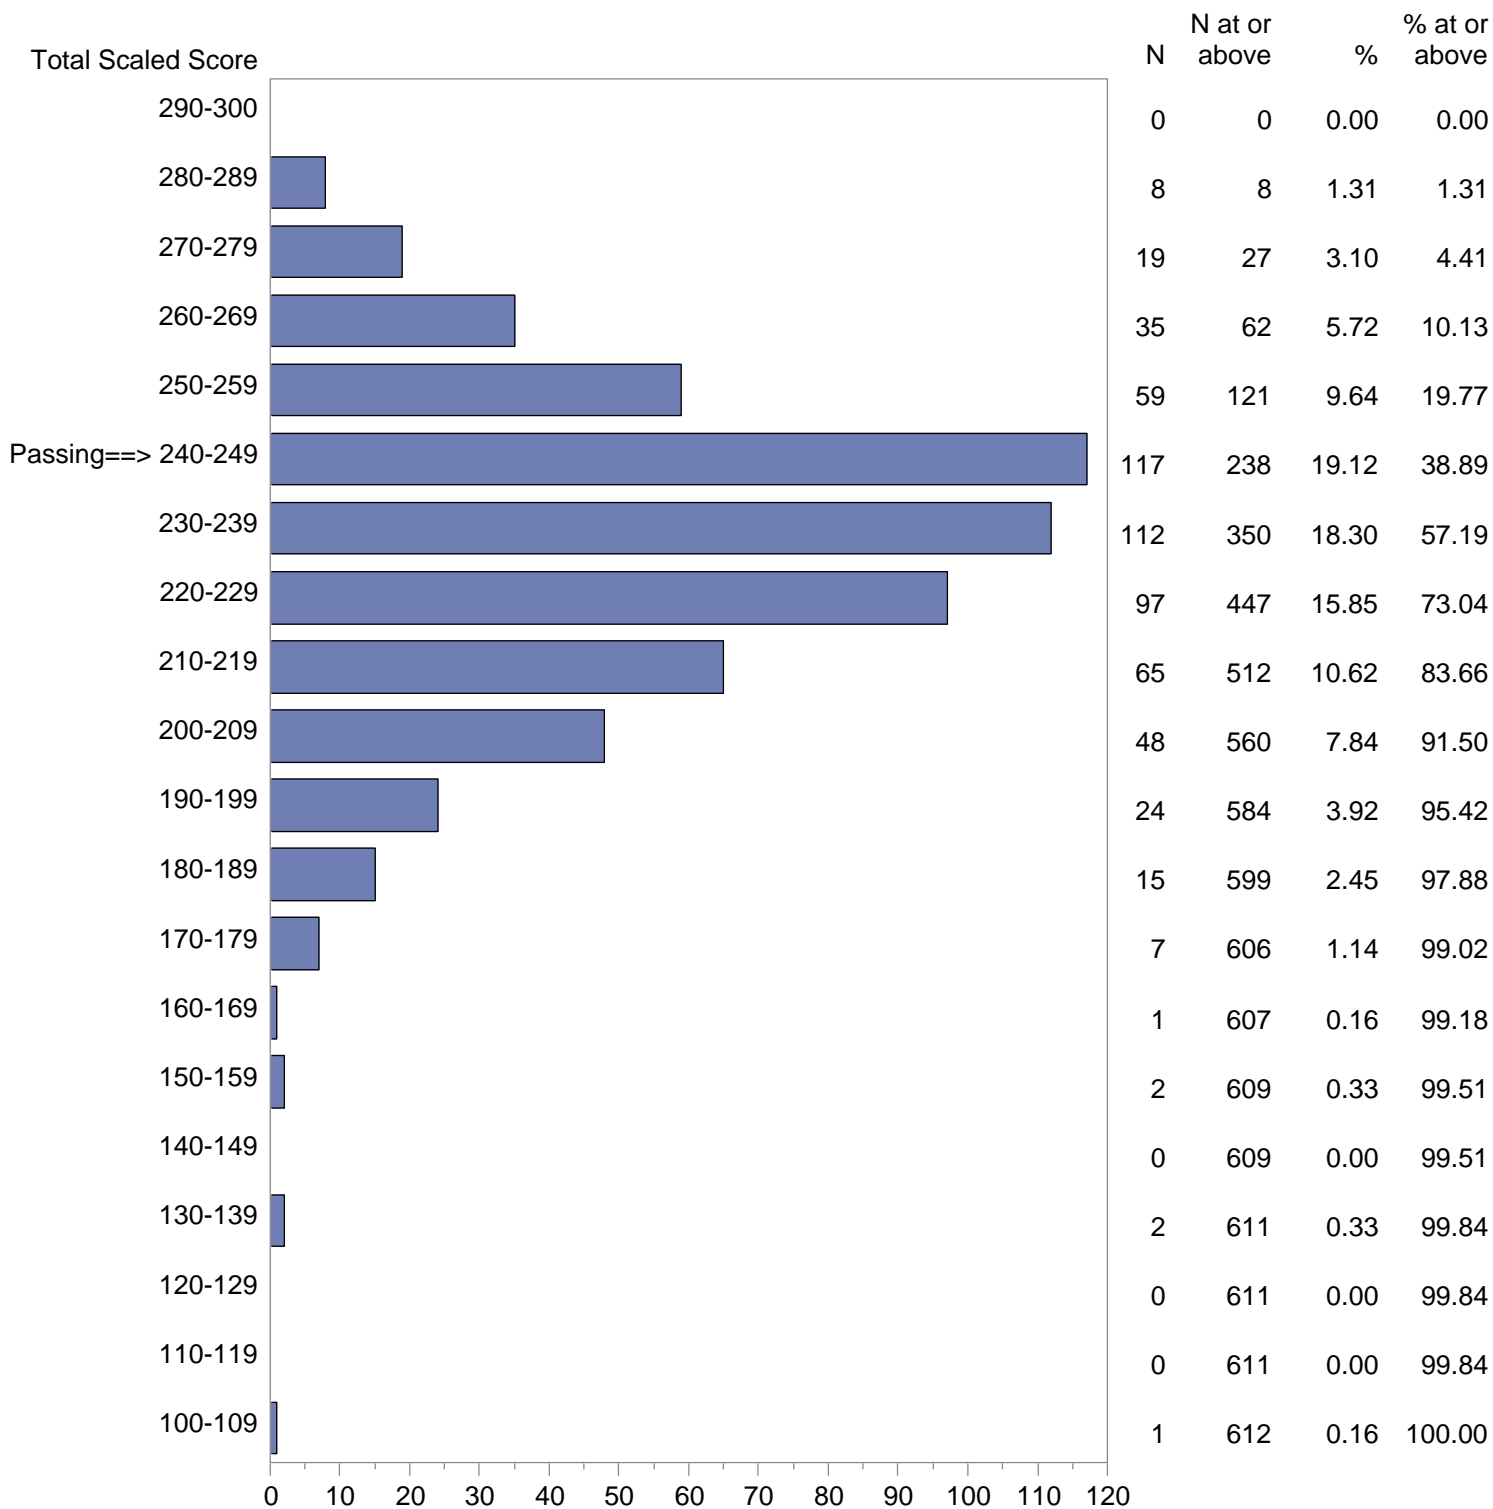

Massachusetts Tests for Educator Licensure (MTEL)
September 1, 2017 - August 31, 2018
Total Scaled Score Distribution by Test Field (All Forms)

Test Field=22 Physical Education

NOTE: The accompanying explanatory notes and interpretive cautions are an integral part of this report.