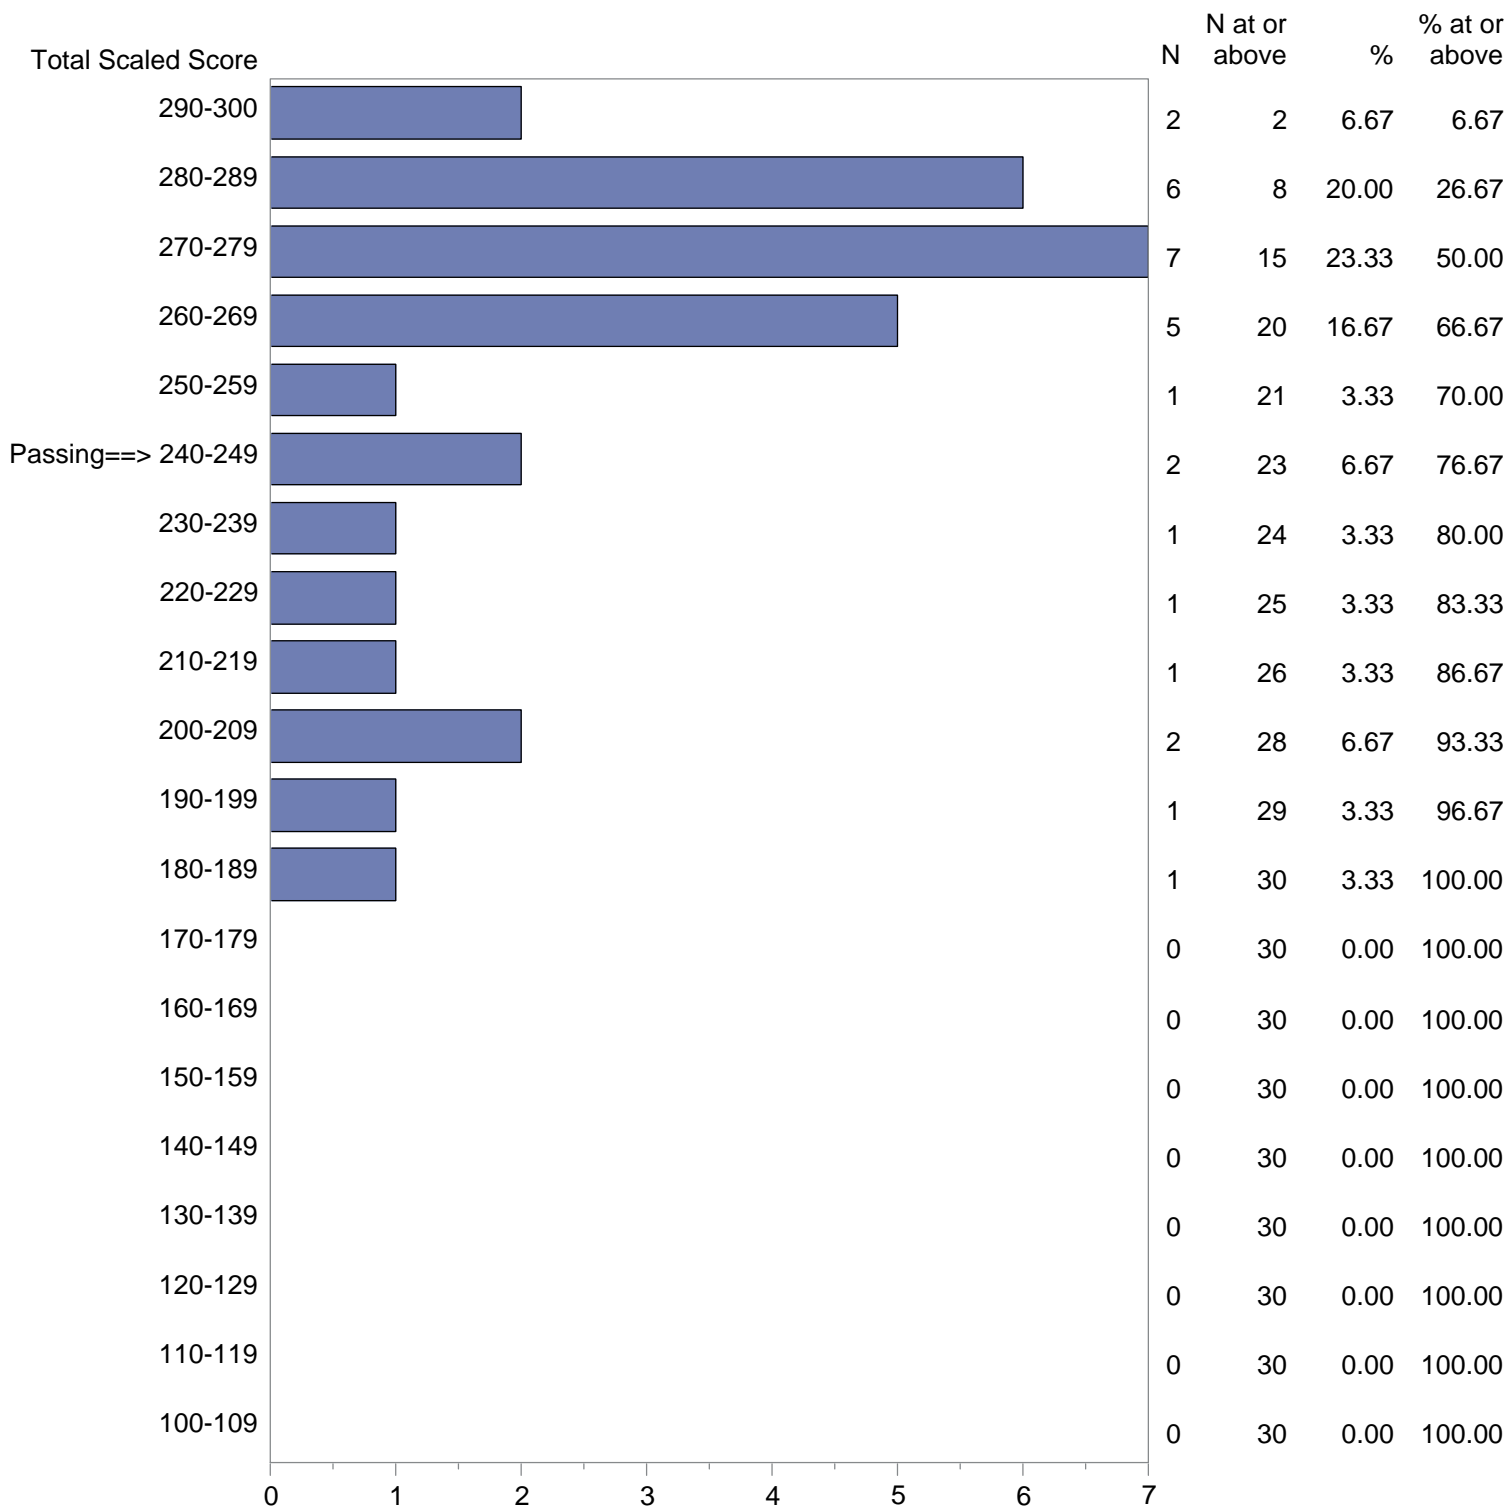

Massachusetts Tests for Educator Licensure (MTEL)
September 1, 2017 - August 31, 2018
Total Scaled Score Distribution by Test Field (All Forms)

Test Field=15 Latin and Classical Humanities

NOTE: The accompanying explanatory notes and interpretive cautions are an integral part of this report.