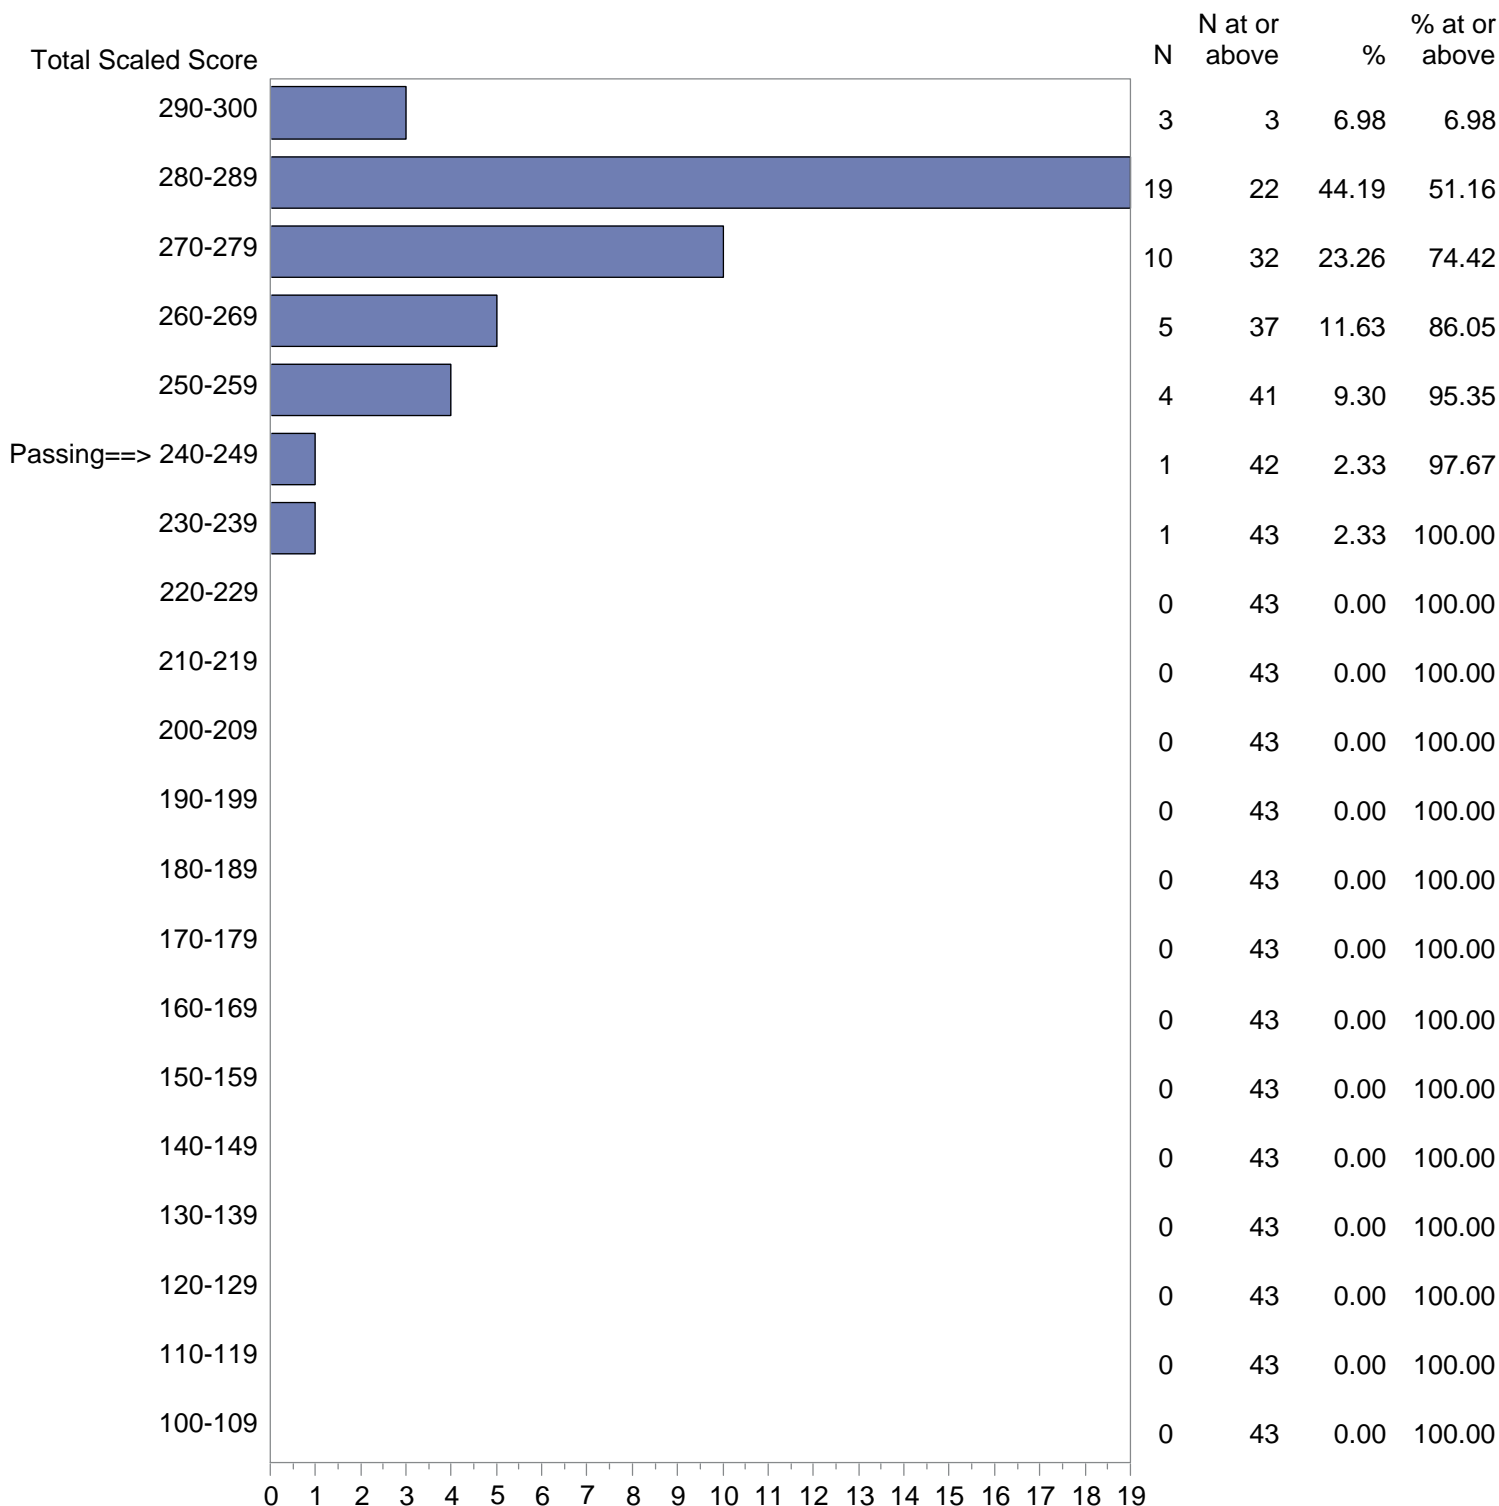

Massachusetts Tests for Educator Licensure (MTEL)
September 1, 2017 - August 31, 2018
Total Scaled Score Distribution by Test Field (All Forms)

Test Field=29 Chinese (Mandarin)

NOTE: The accompanying explanatory notes and interpretive cautions are an integral part of this report.