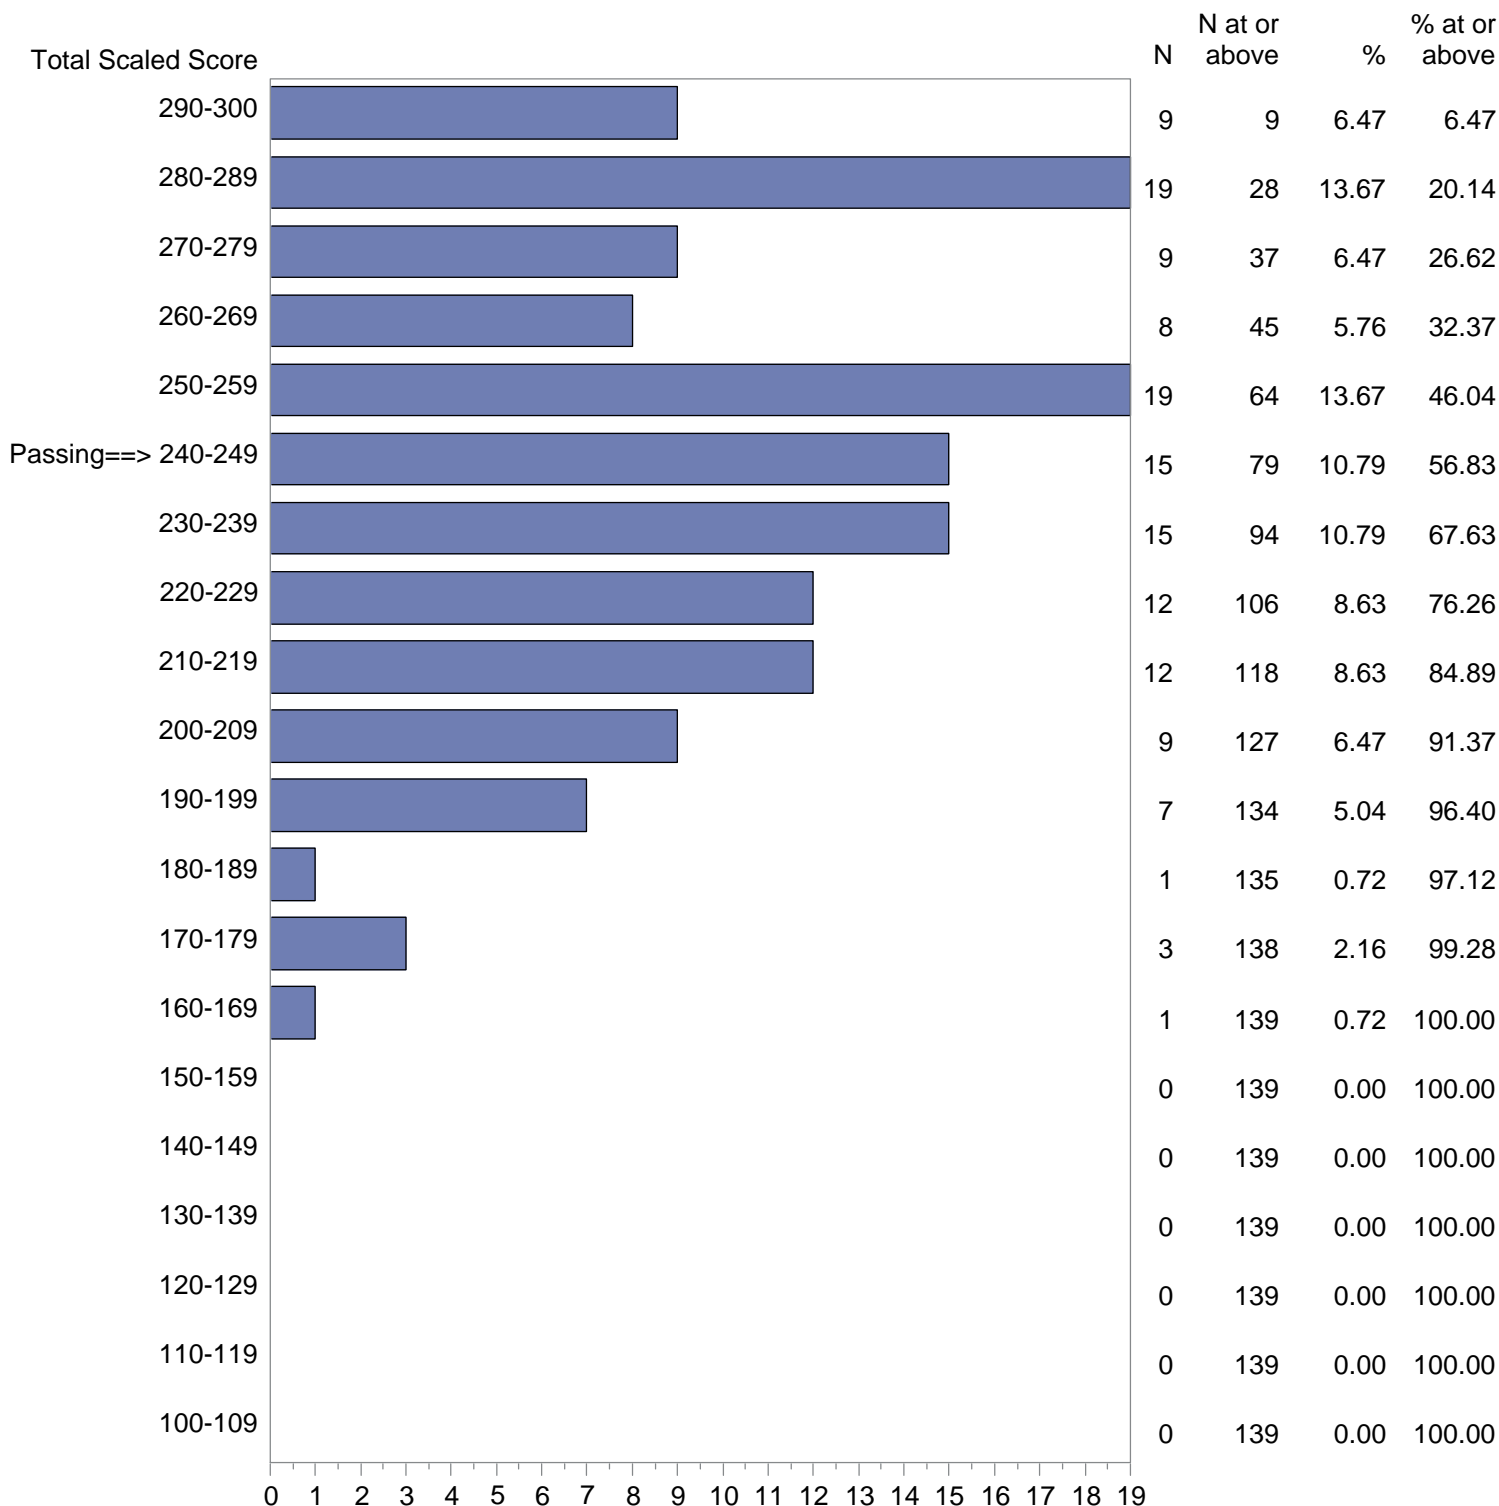

Massachusetts Tests for Educator Licensure (MTEL)
September 1, 2017 - August 31, 2018
Total Scaled Score Distribution by Test Field (All Forms)

Test Field=11 Physics

NOTE: The accompanying explanatory notes and interpretive cautions are an integral part of this report.