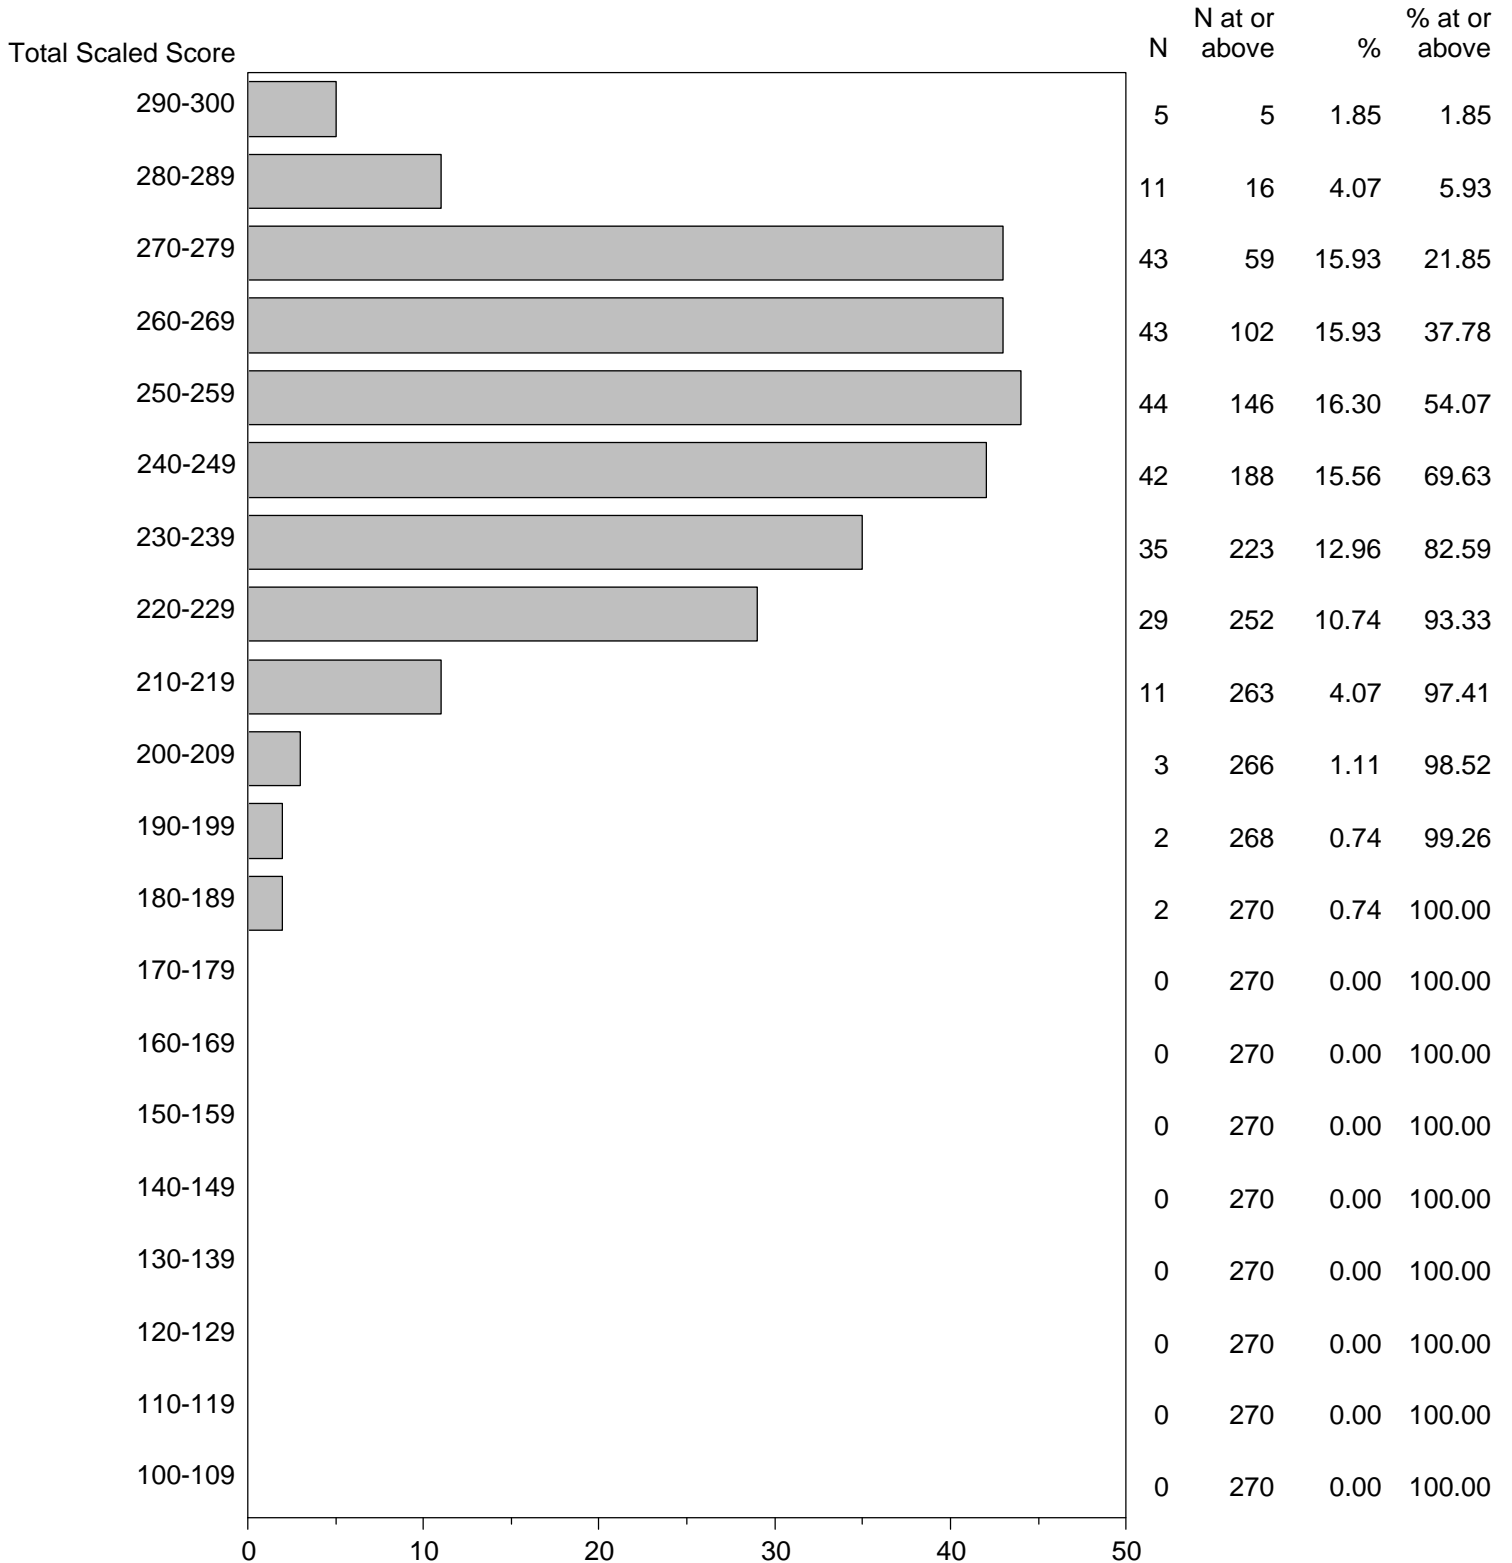

Massachusetts Tests for Educator Licensure (MTEL)
September 1, 2016 - August 31, 2017

TOTAL SCALED SCORE DISTRIBUTION BY TEST FIELD (ALL FORMS)

Test Field=21 Health/Family and Consumer Sciences

NOTE: The accompanying explanatory notes and interpretive cautions are an integral part of this report.