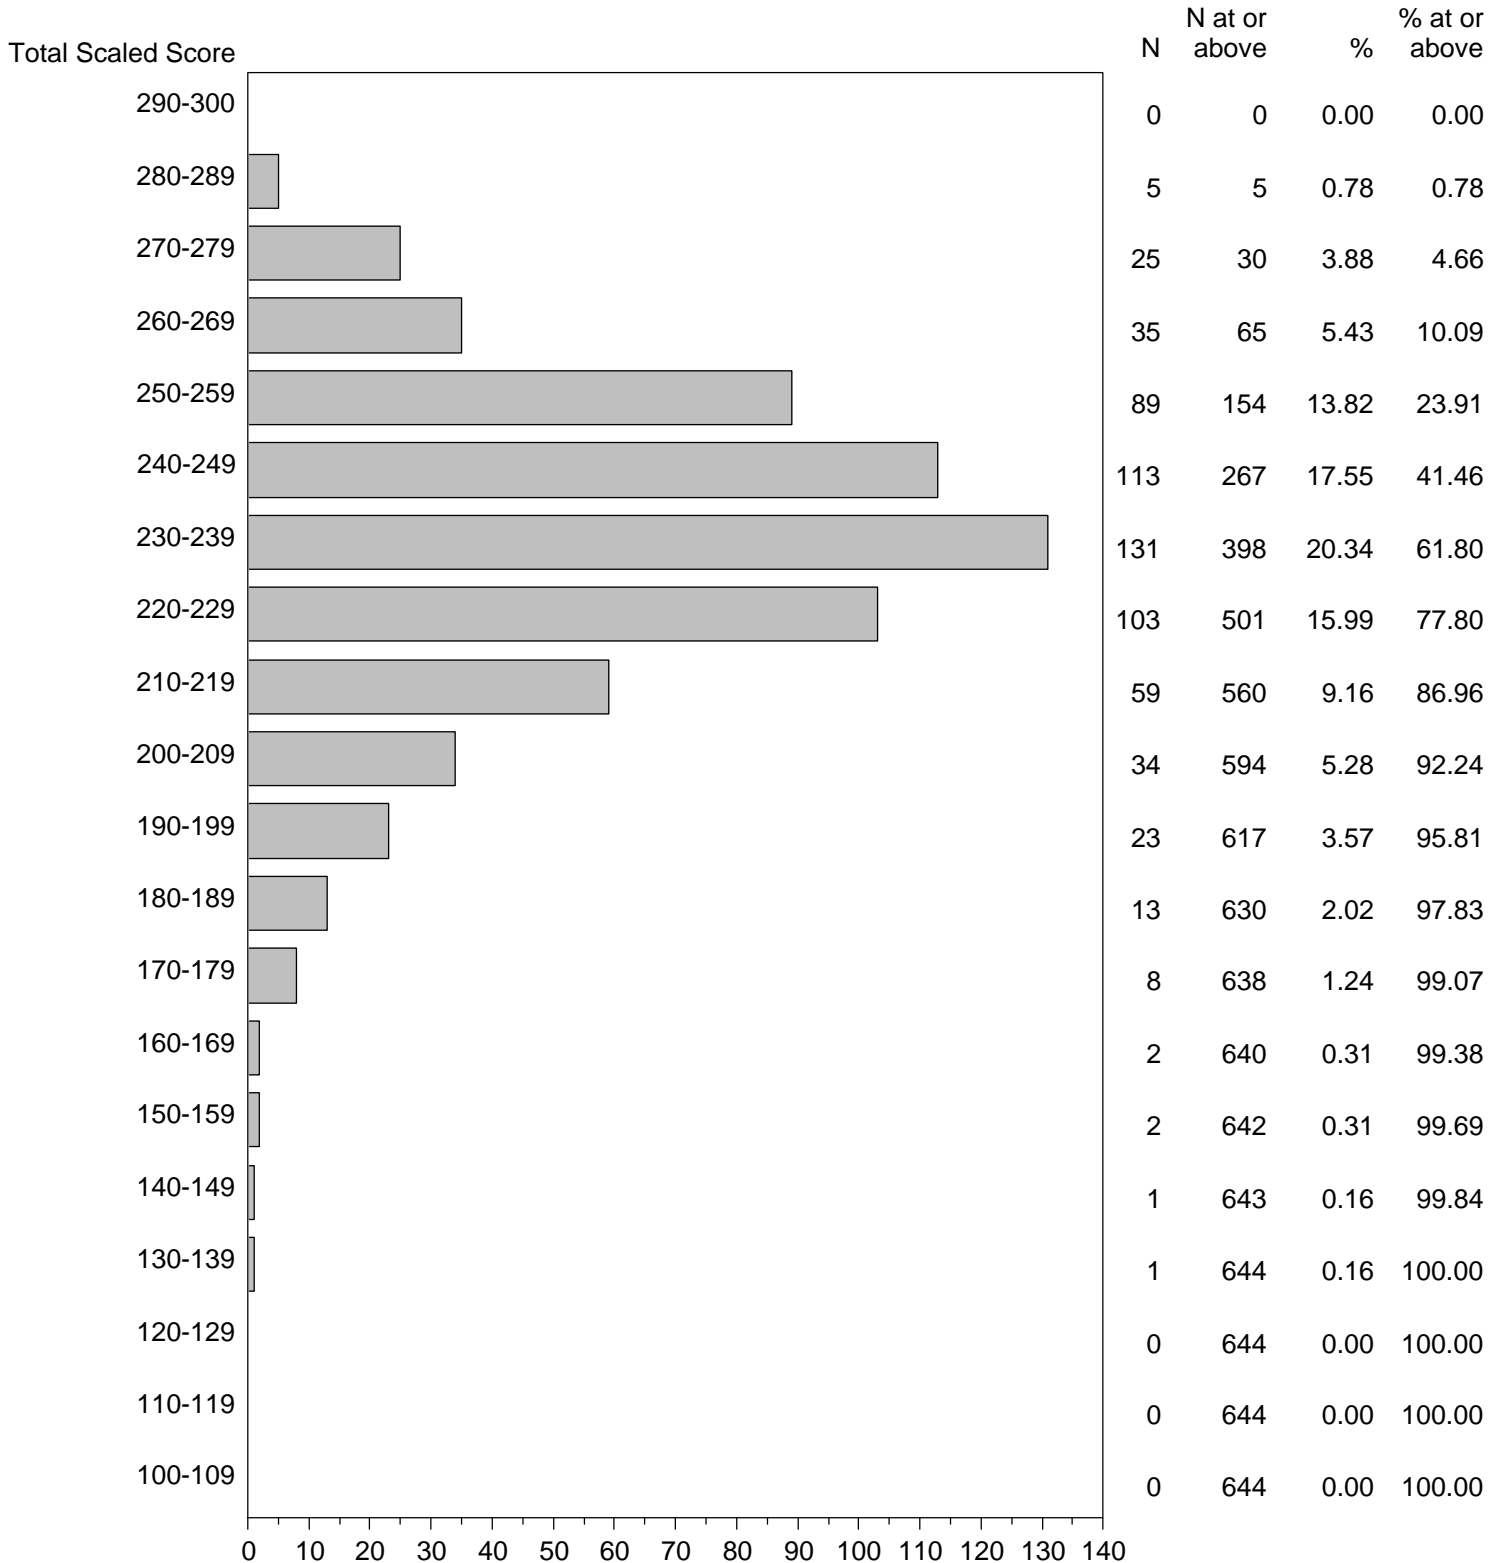

Massachusetts Tests for Educator Licensure (MTEL)
September 1, 2016 - August 31, 2017

TOTAL SCALED SCORE DISTRIBUTION BY TEST FIELD (ALL FORMS)

Test Field=22 Physical Education

NOTE: The accompanying explanatory notes and interpretive cautions are an integral part of this report.