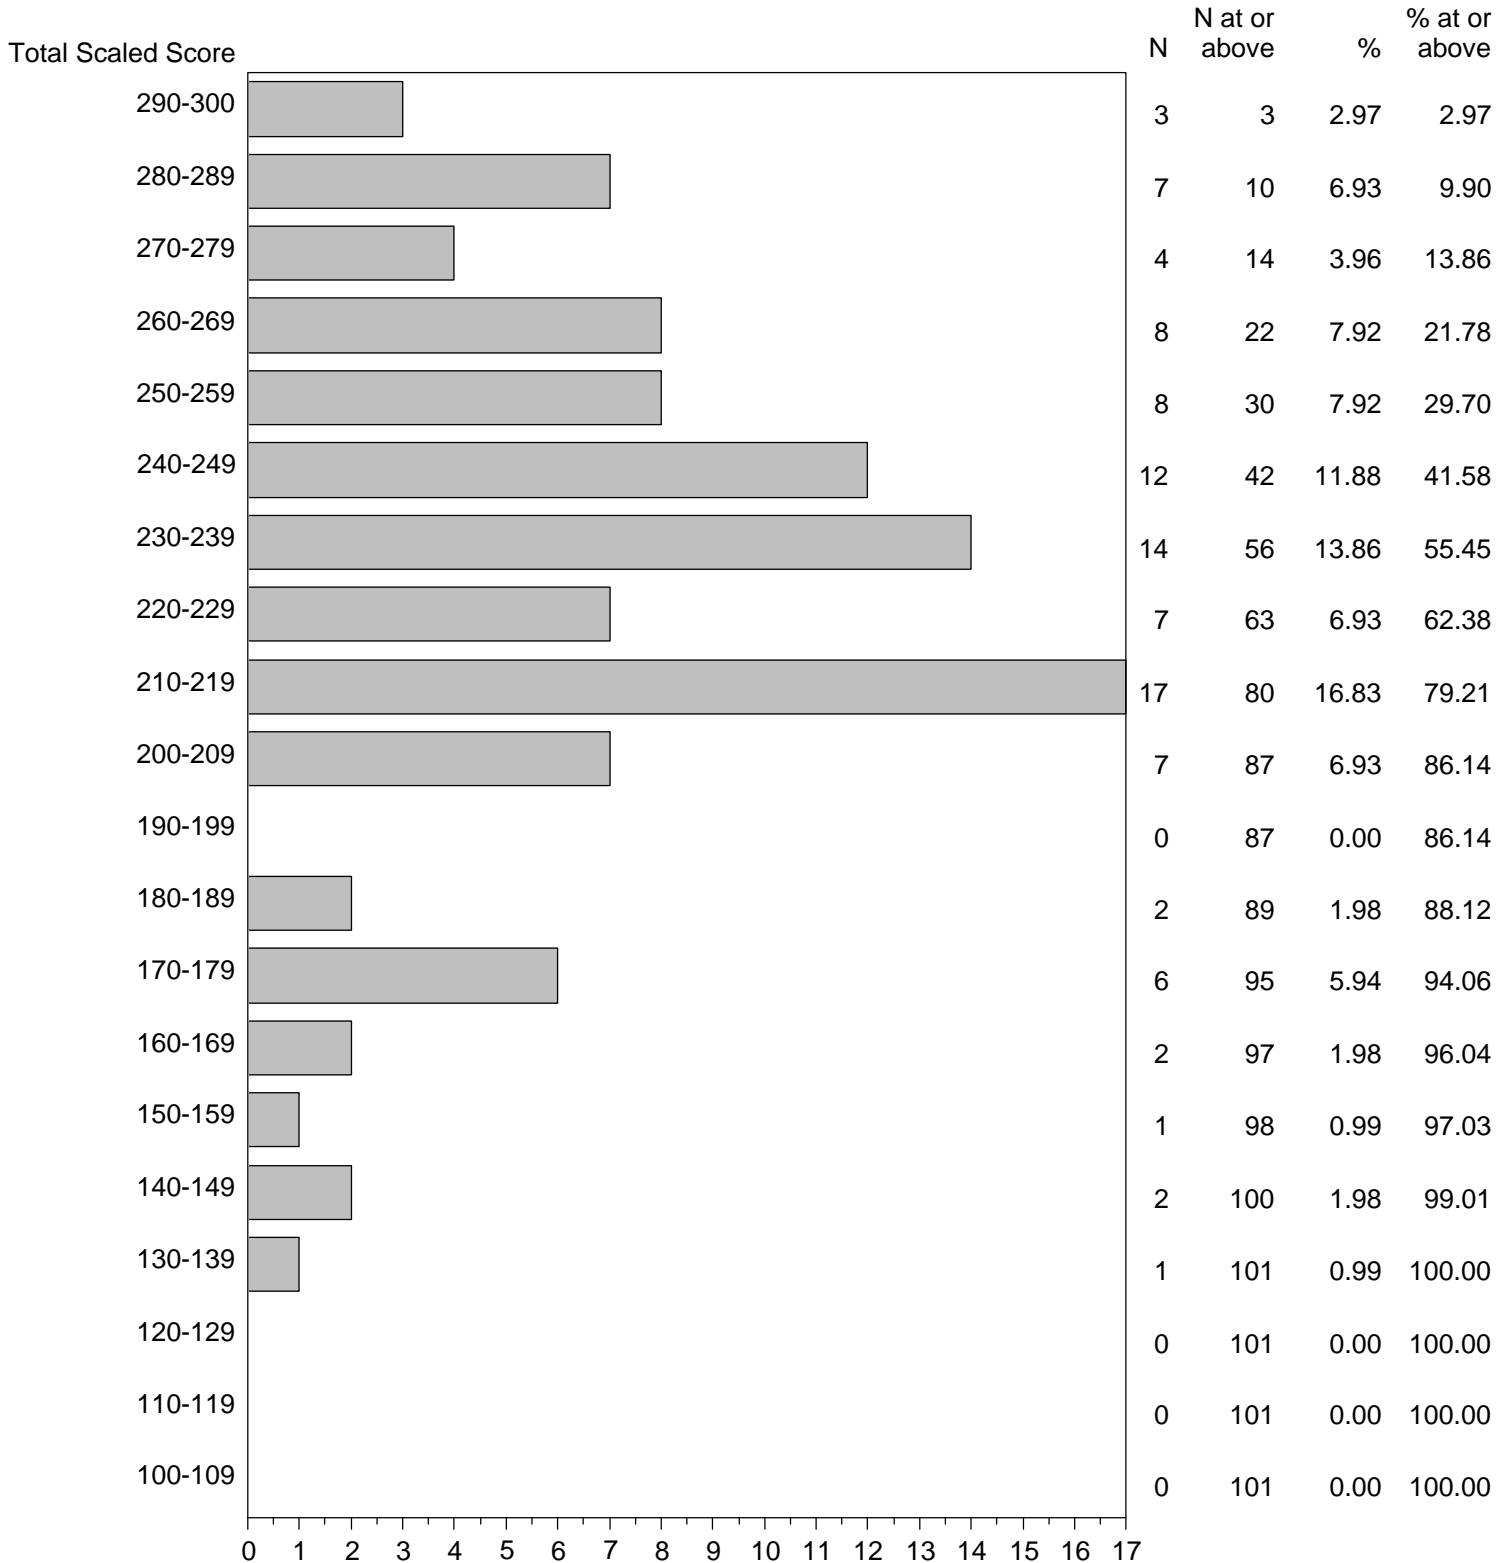

Massachusetts Tests for Educator Licensure (MTEL)
September 1, 2016 - August 31, 2017

TOTAL SCALED SCORE DISTRIBUTION BY TEST FIELD (ALL FORMS)

Test Field=51 Middle School Mathematics/Science

NOTE: The accompanying explanatory notes and interpretive cautions are an integral part of this report.