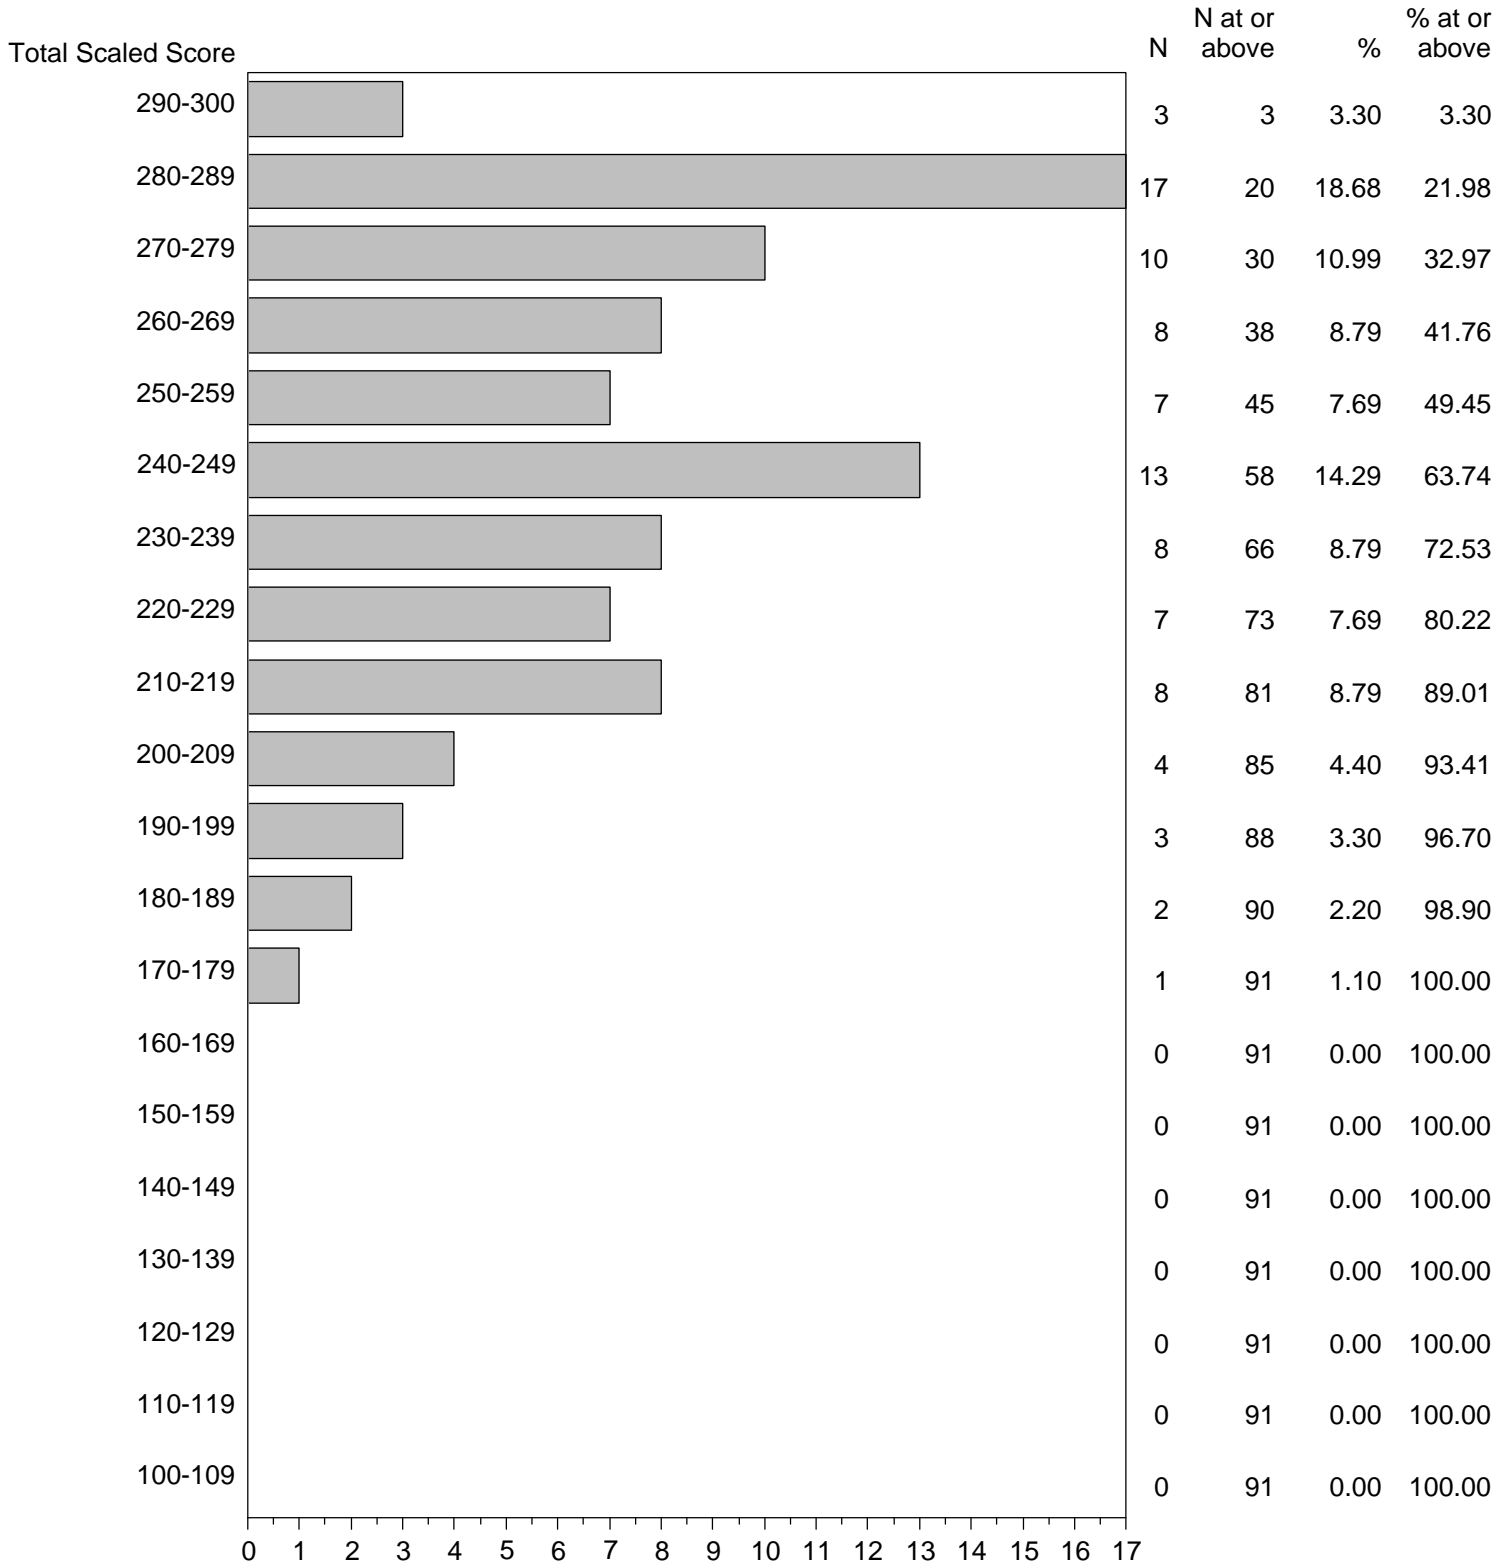

Massachusetts Tests for Educator Licensure (MTEL)
September 1, 2016 - August 31, 2017

TOTAL SCALED SCORE DISTRIBUTION BY TEST FIELD (ALL FORMS)

Test Field=26 French

NOTE: The accompanying explanatory notes and interpretive cautions are an integral part of this report.