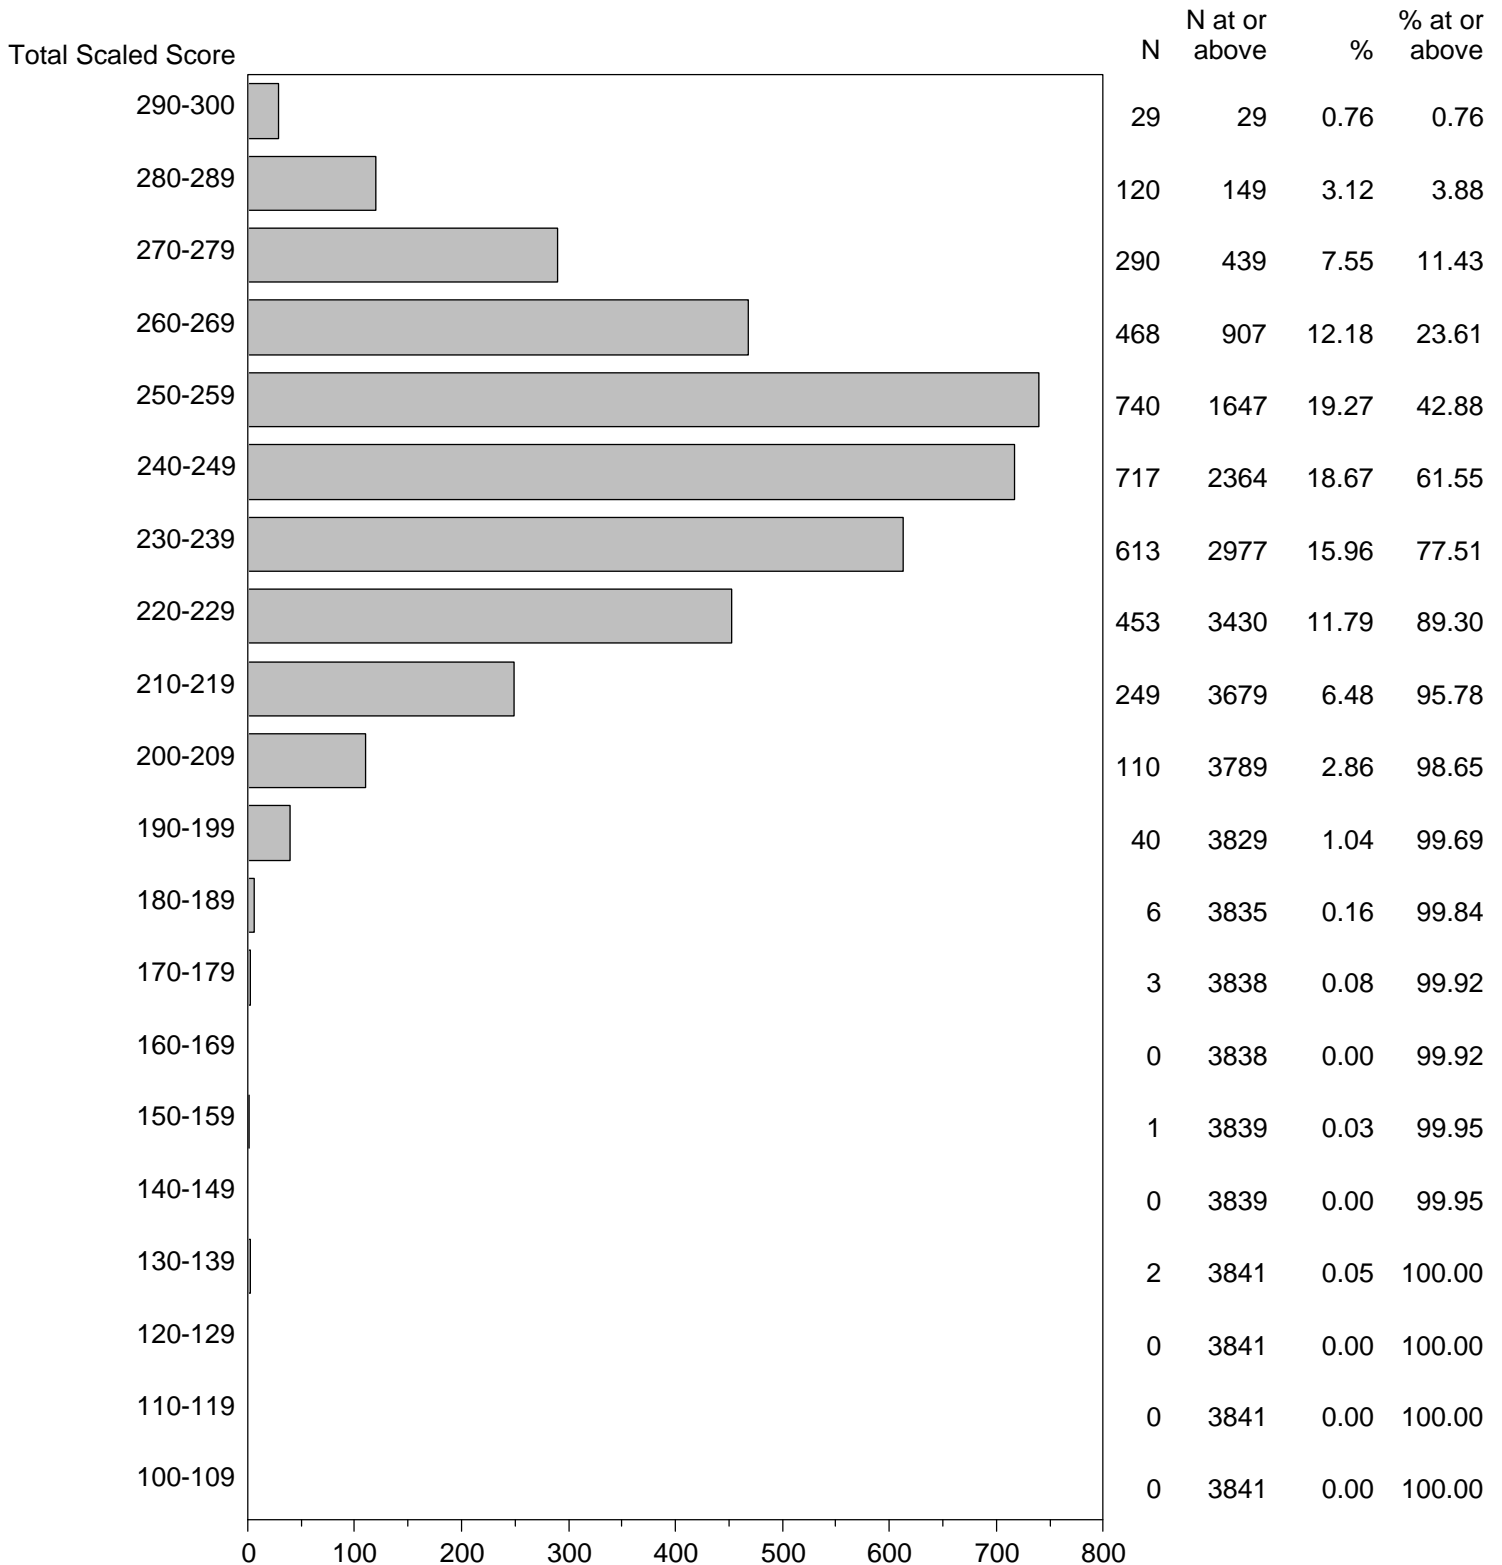

Massachusetts Tests for Educator Licensure (MTEL)
September 1, 2016 - August 31, 2017

TOTAL SCALED SCORE DISTRIBUTION BY TEST FIELD (ALL FORMS)

Test Field=03 General Curriculum - Multi-Subject

NOTE: The accompanying explanatory notes and interpretive cautions are an integral part of this report.