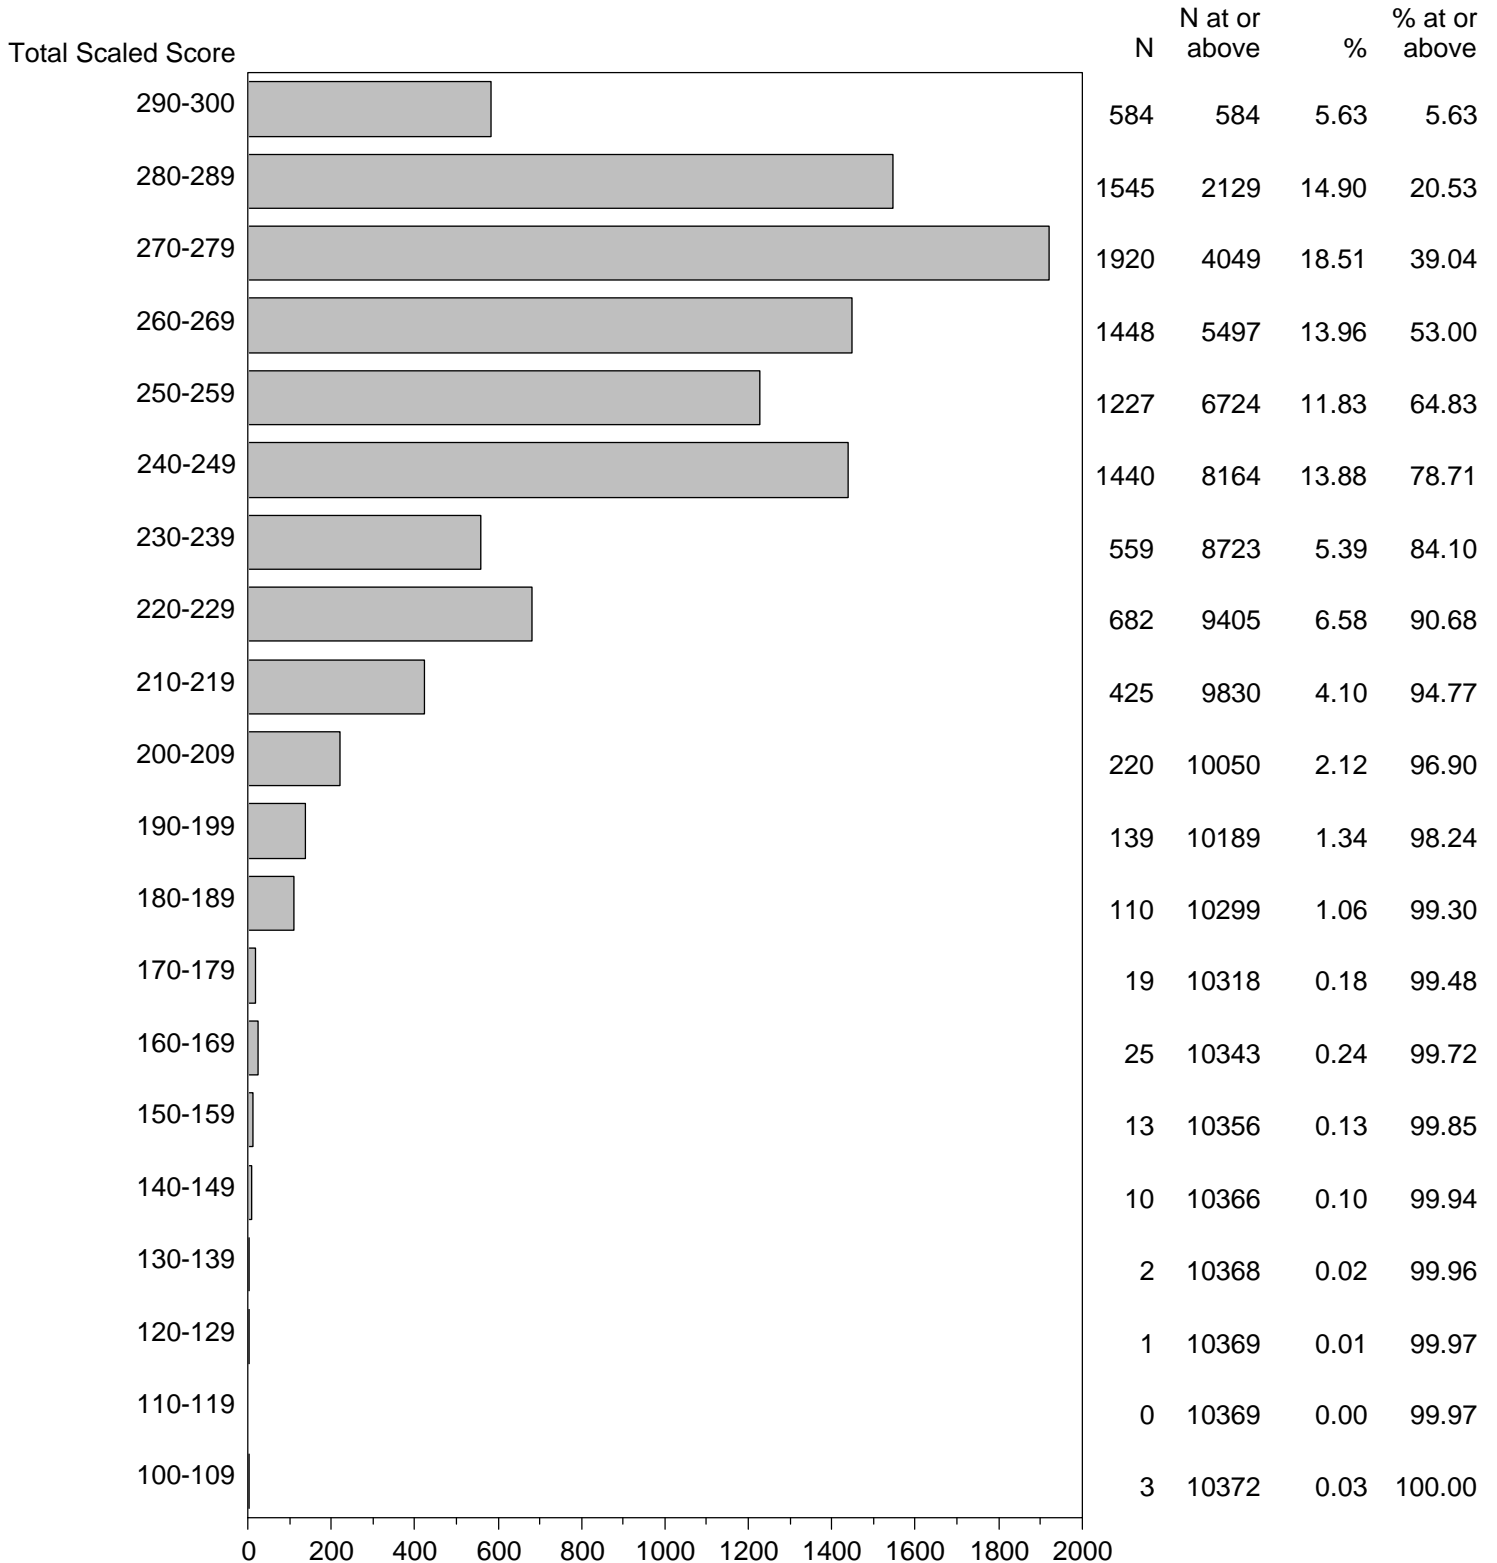

Massachusetts Tests for Educator Licensure (MTEL)  
September 1, 2016 - August 31, 2017

TOTAL SCALED SCORE DISTRIBUTION BY TEST FIELD (ALL FORMS)

Test Field=01 Communication and Literacy Skills - Reading