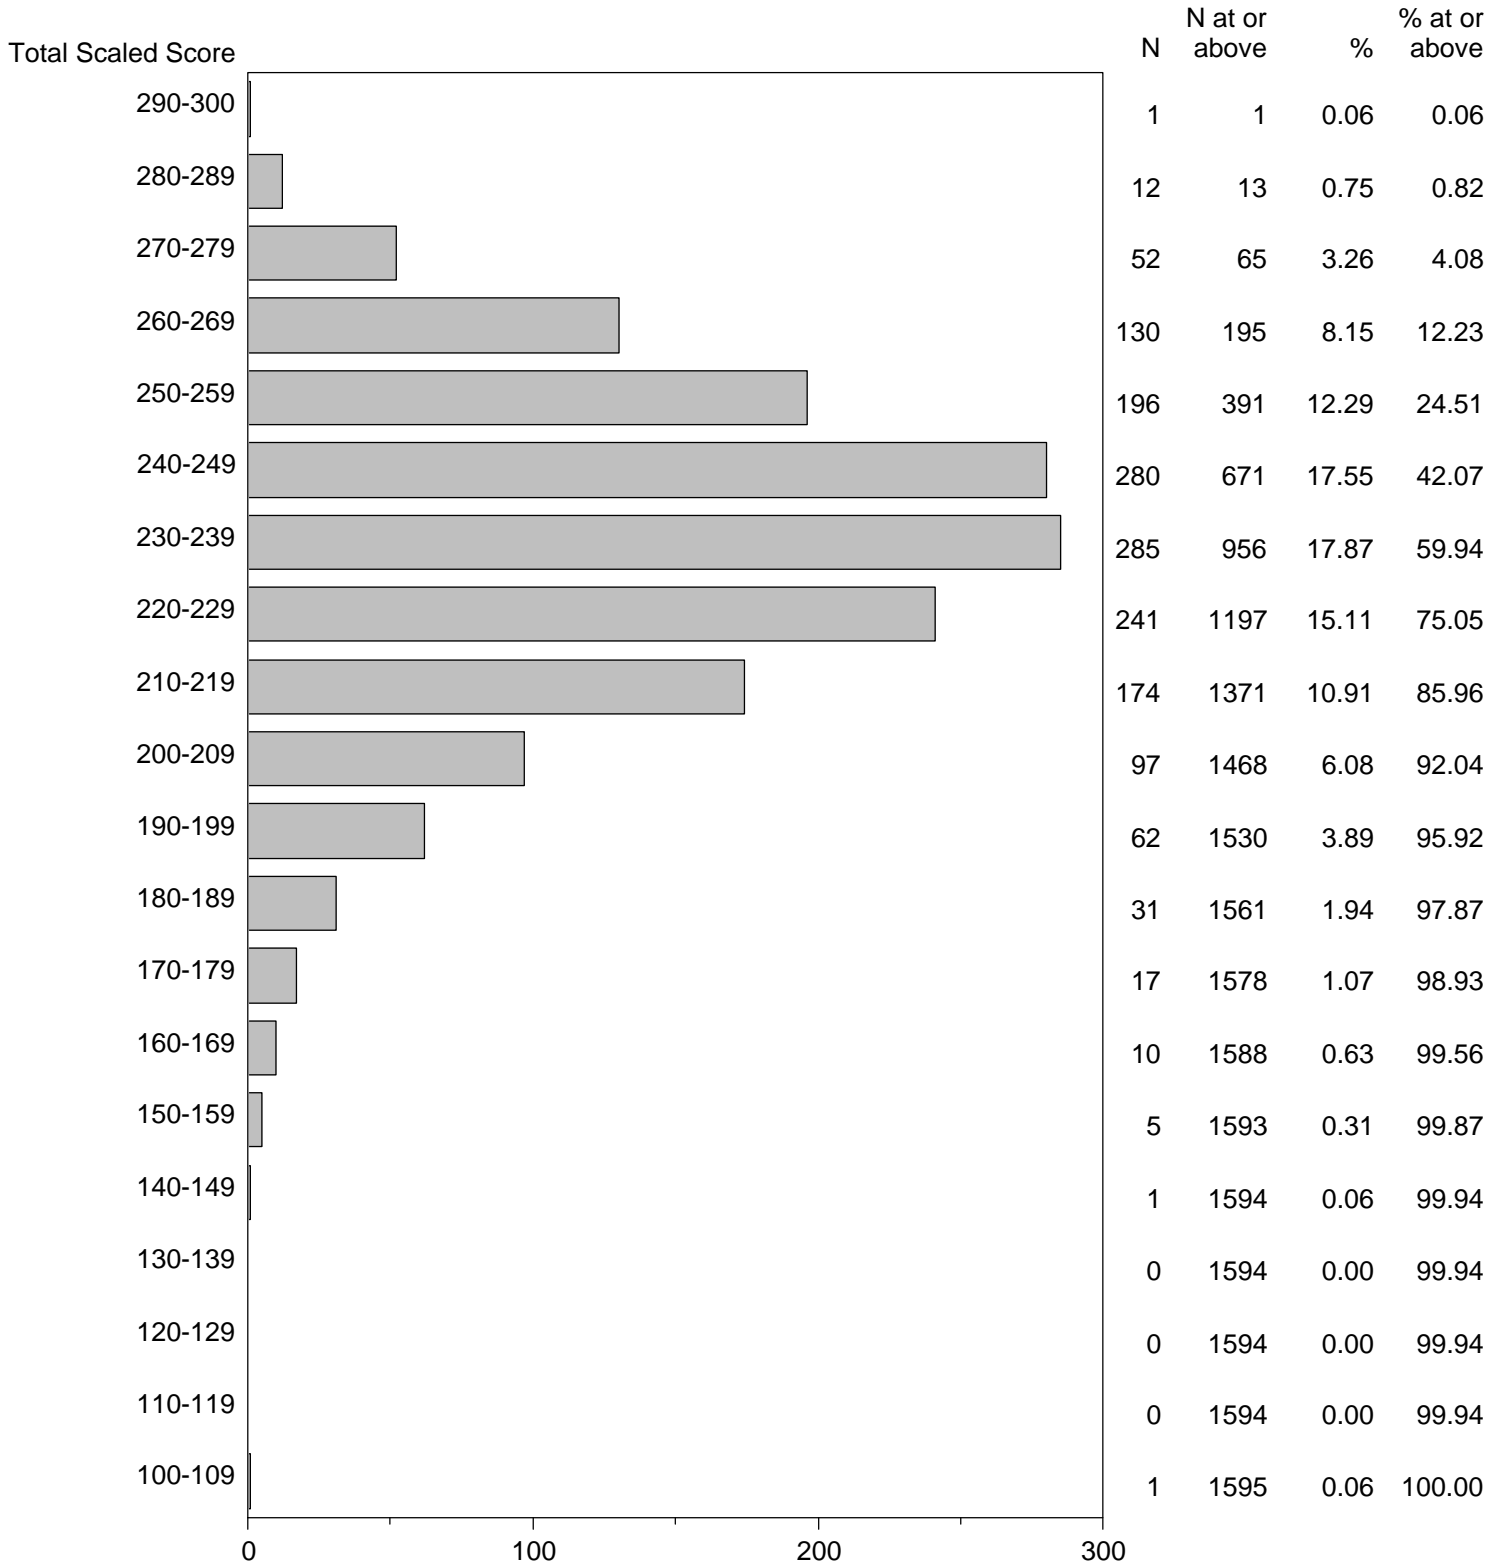

Massachusetts Tests for Educator Licensure (MTEL)
September 1, 2016 - August 31, 2017

TOTAL SCALED SCORE DISTRIBUTION BY TEST FIELD (ALL FORMS)

Test Field=54 English as a Second Language

NOTE: The accompanying explanatory notes and interpretive cautions are an integral part of this report.