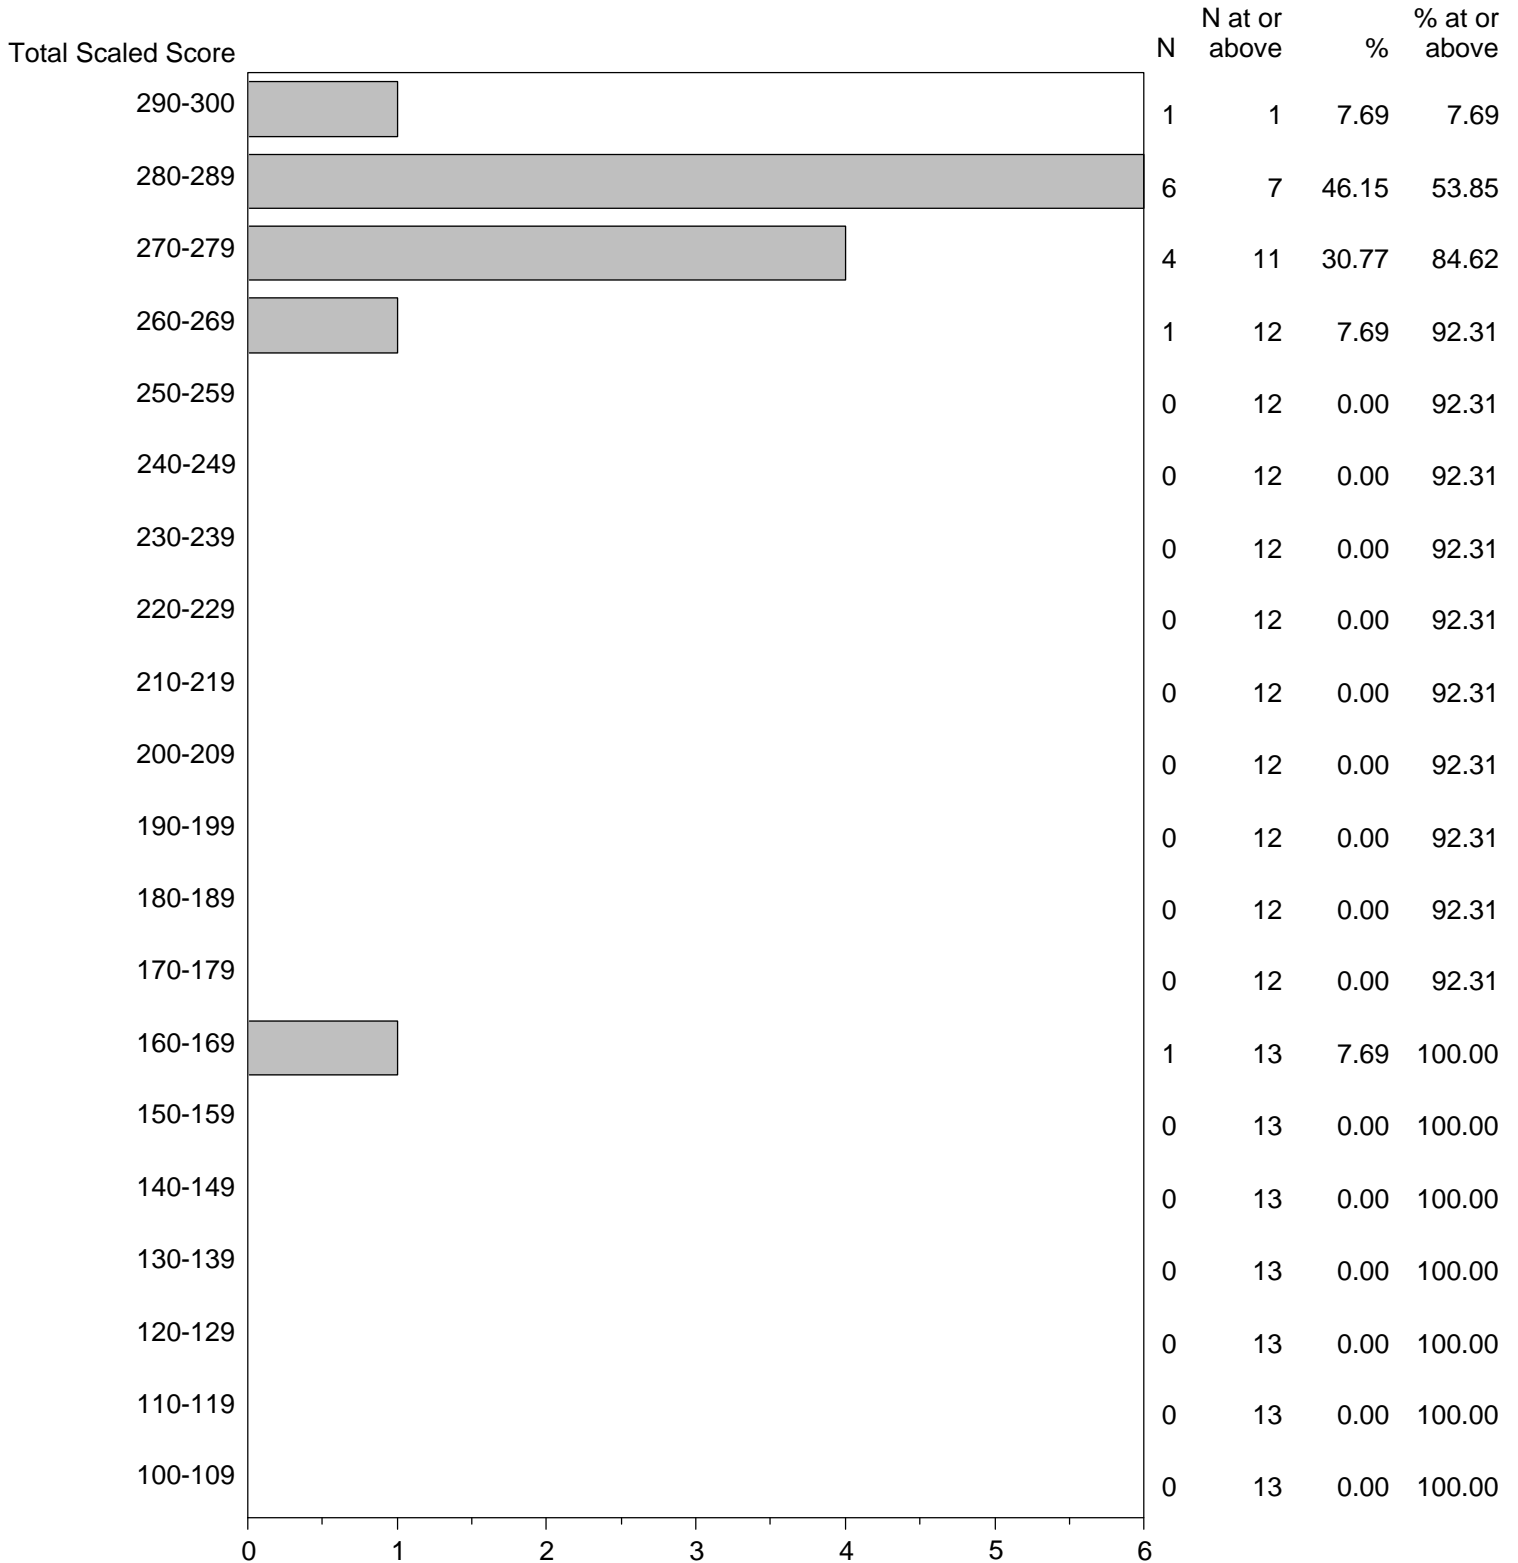

Massachusetts Tests for Educator Licensure (MTEL)
September 1, 2016 - August 31, 2017

TOTAL SCALED SCORE DISTRIBUTION BY TEST FIELD (ALL FORMS)

Test Field=30 Italian

NOTE: The accompanying explanatory notes and interpretive cautions are an integral part of this report.