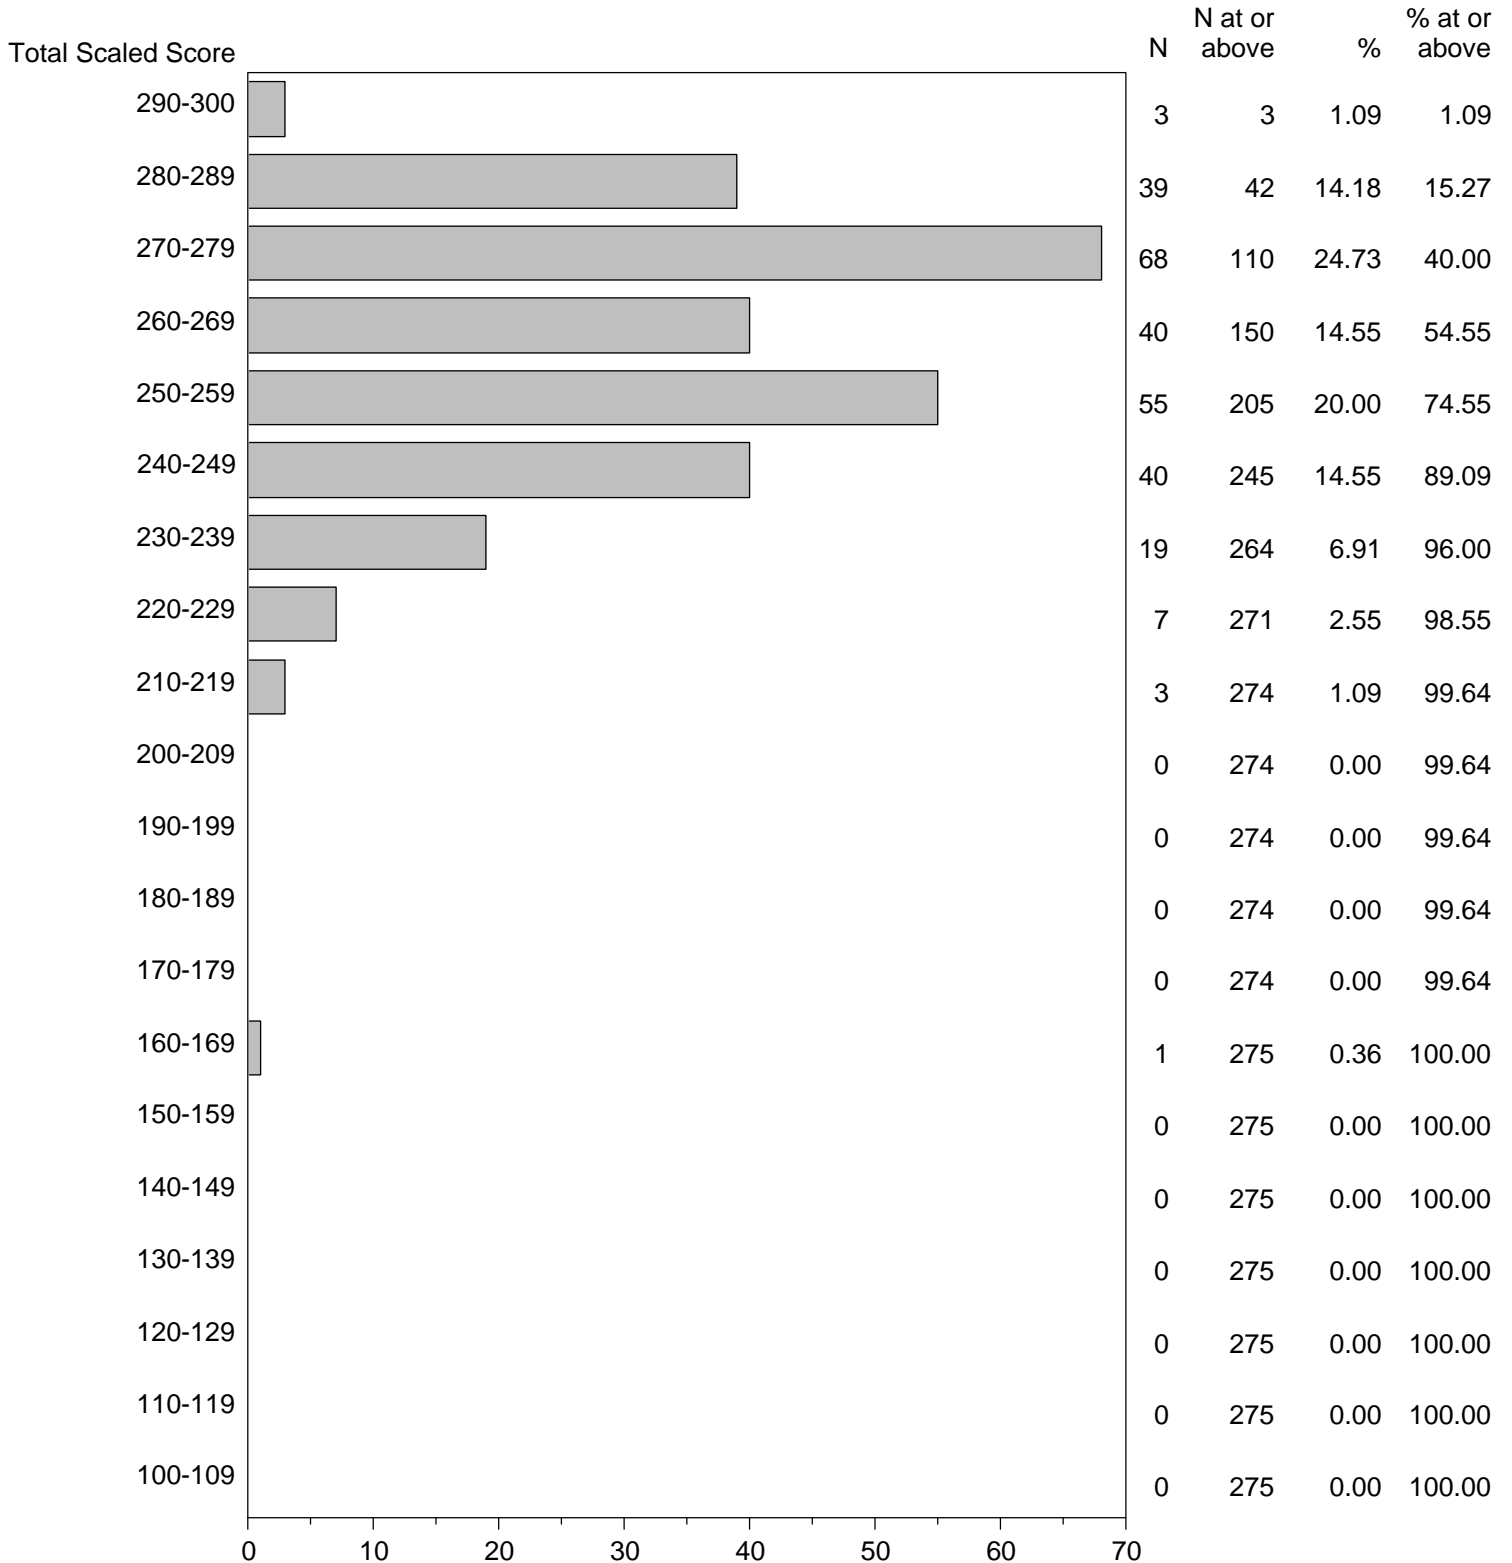

Massachusetts Tests for Educator Licensure (MTEL)
September 1, 2016 - August 31, 2017

TOTAL SCALED SCORE DISTRIBUTION BY TEST FIELD (ALL FORMS)

Test Field=17 Visual Art

NOTE: The accompanying explanatory notes and interpretive cautions are an integral part of this report.