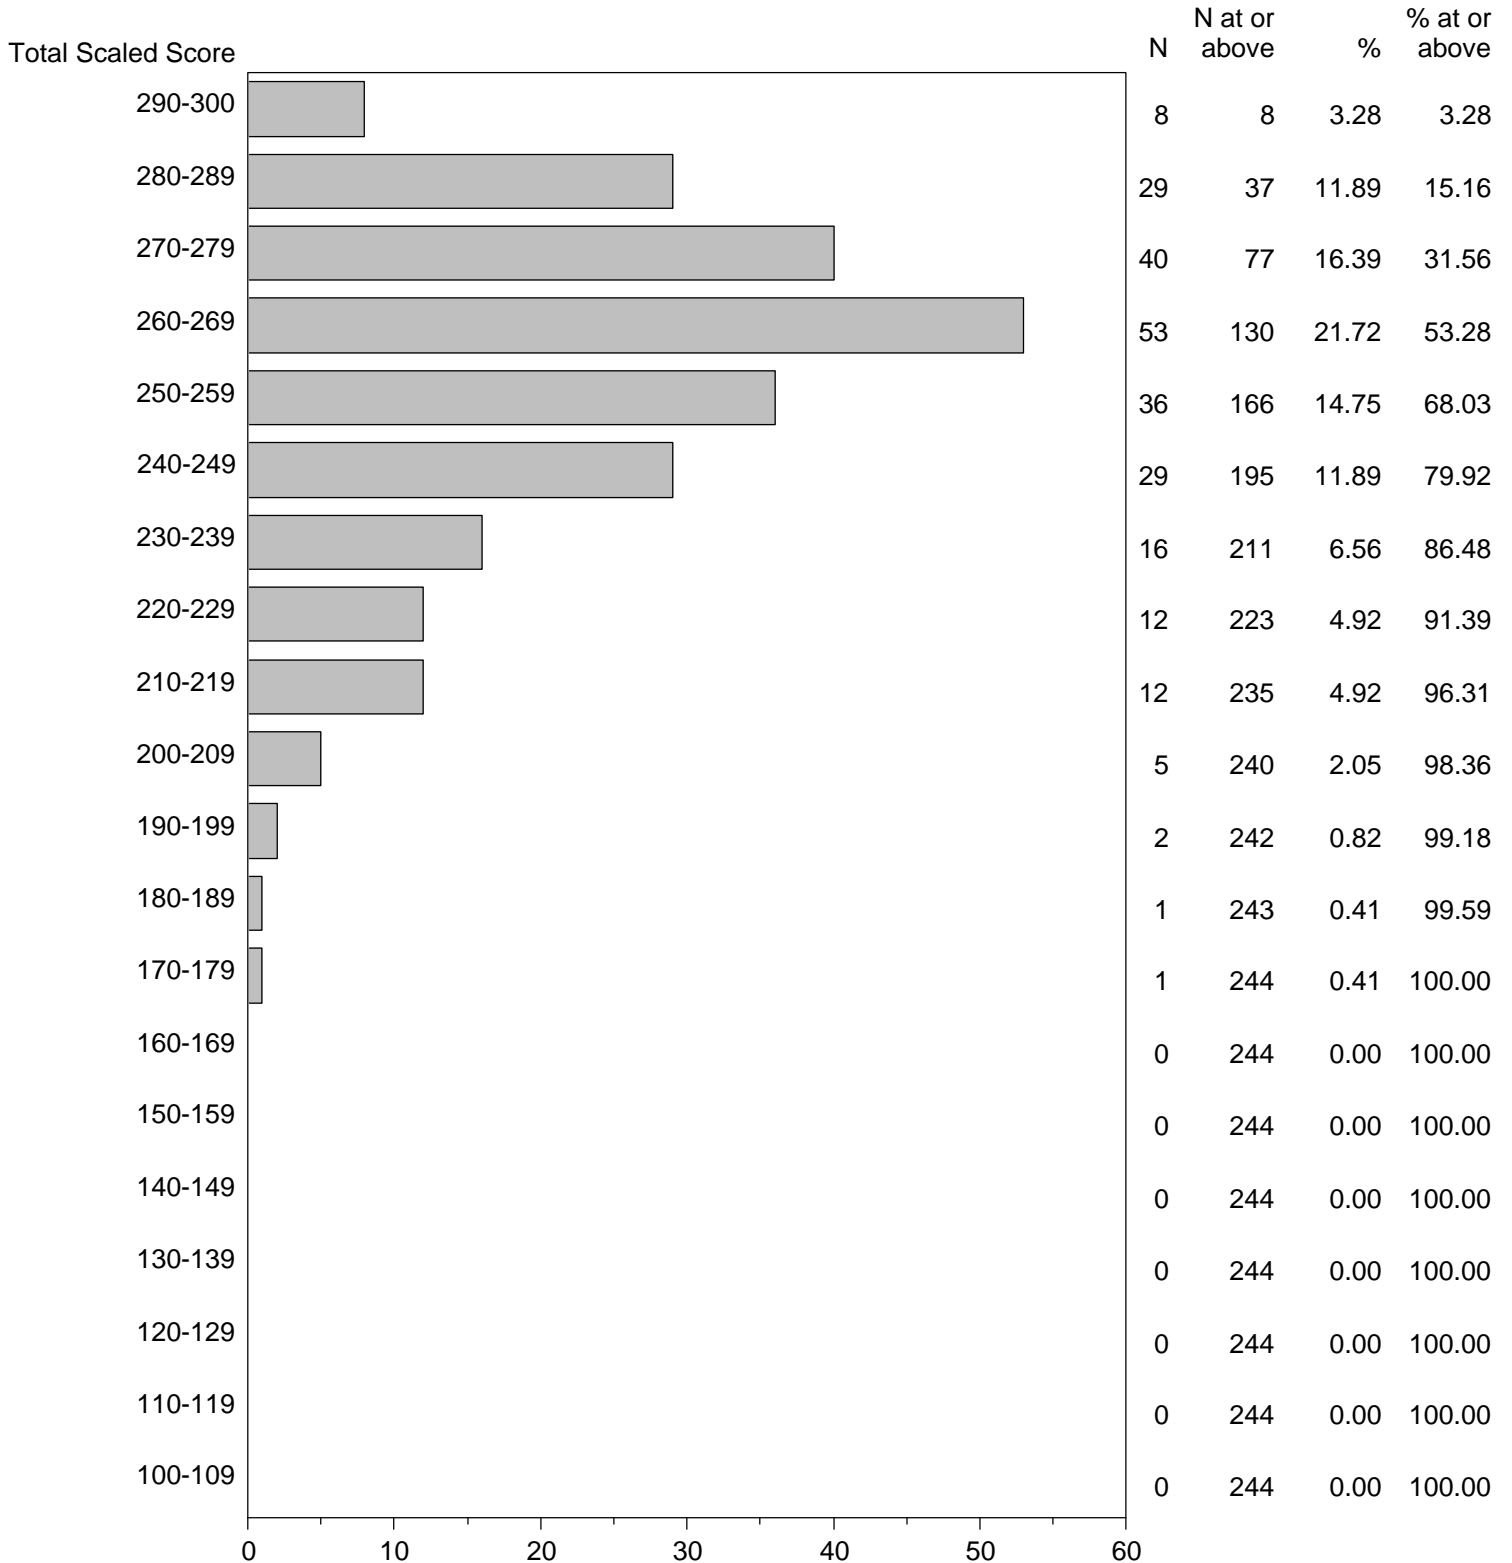

Massachusetts Tests for Educator Licensure (MTEL)
September 1, 2016 - August 31, 2017

TOTAL SCALED SCORE DISTRIBUTION BY TEST FIELD (ALL FORMS)

Test Field=28 Spanish

NOTE: The accompanying explanatory notes and interpretive cautions are an integral part of this report.