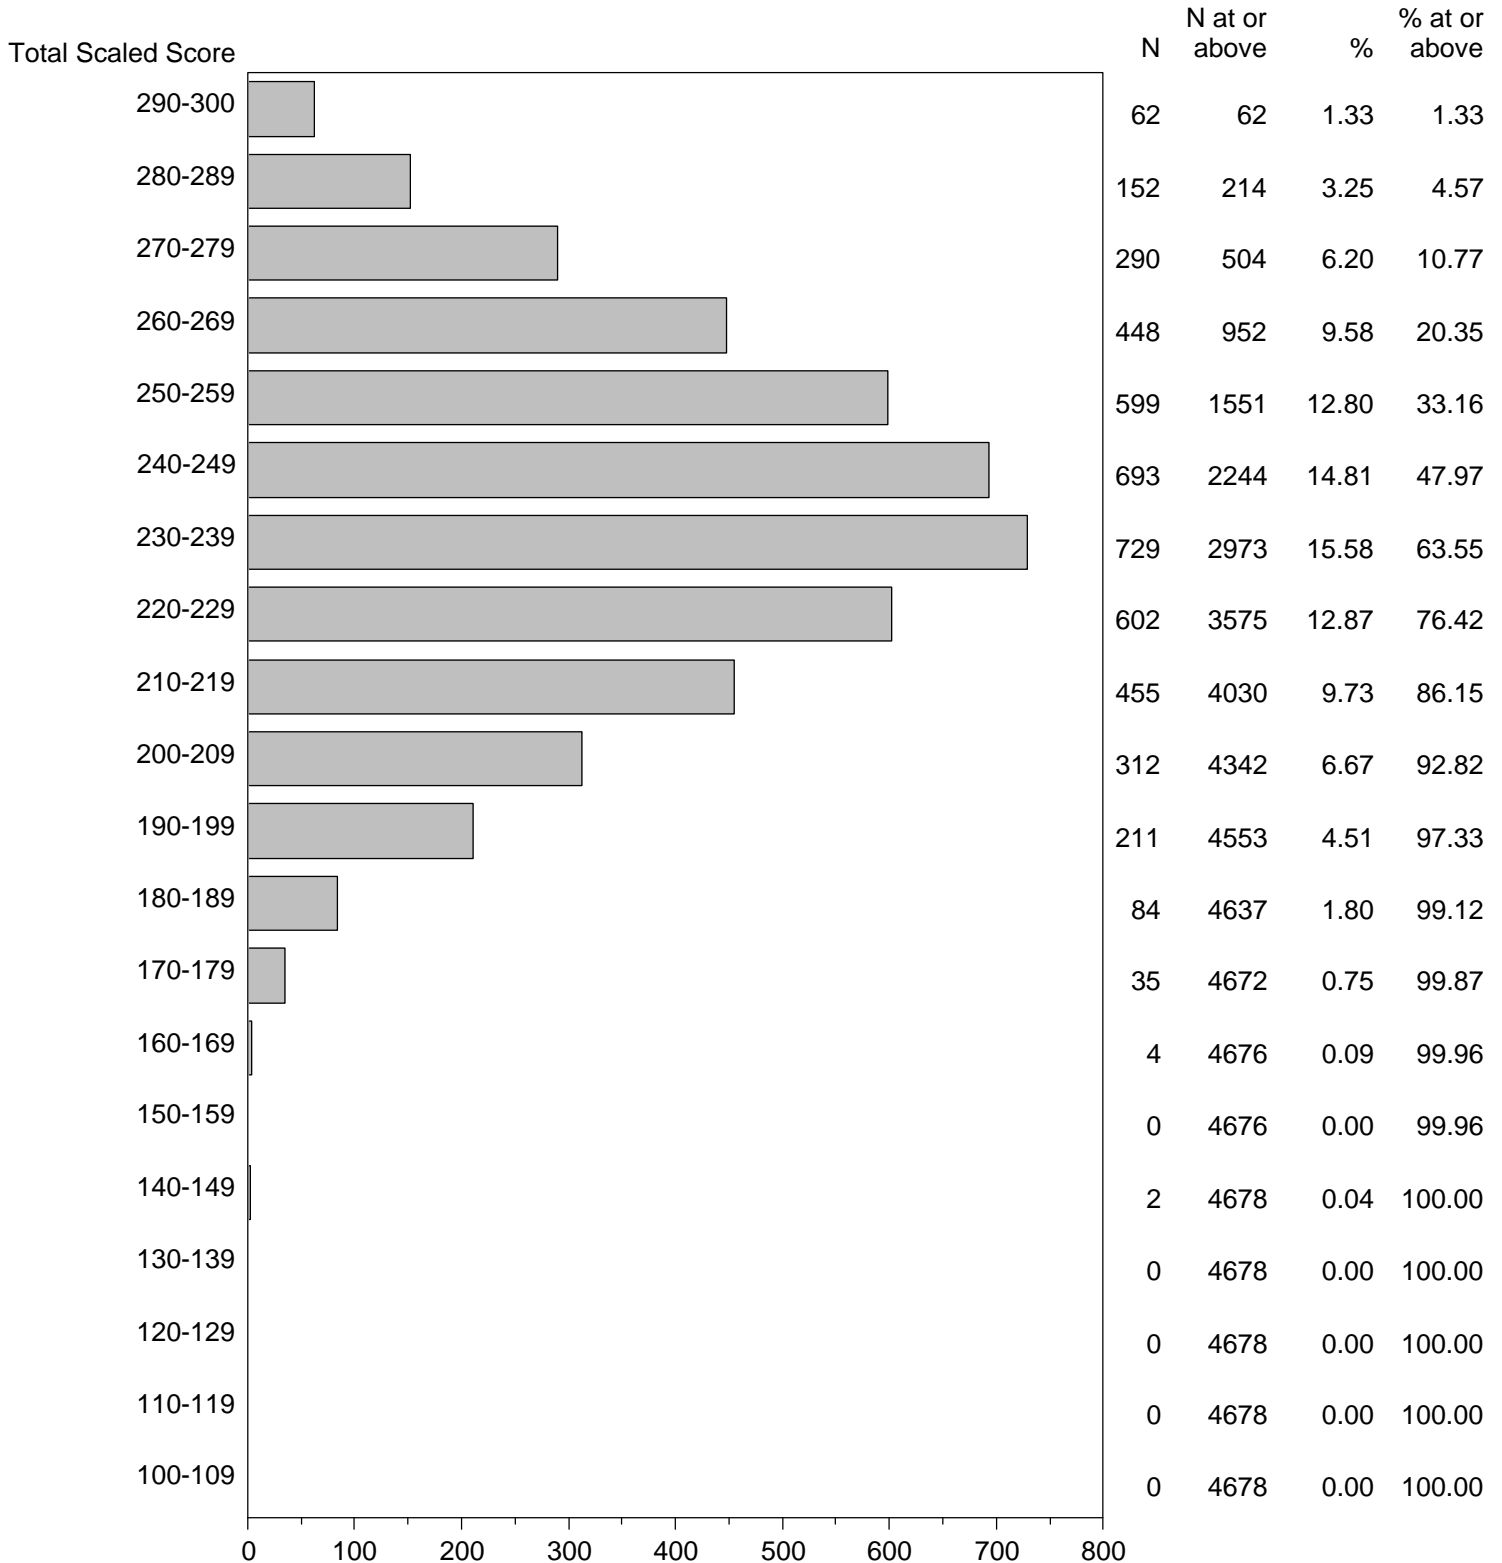

Massachusetts Tests for Educator Licensure (MTEL)
September 1, 2016 - August 31, 2017

TOTAL SCALED SCORE DISTRIBUTION BY TEST FIELD (ALL FORMS)

Test Field=03 General Curriculum - Mathematics

NOTE: The accompanying explanatory notes and interpretive cautions are an integral part of this report.