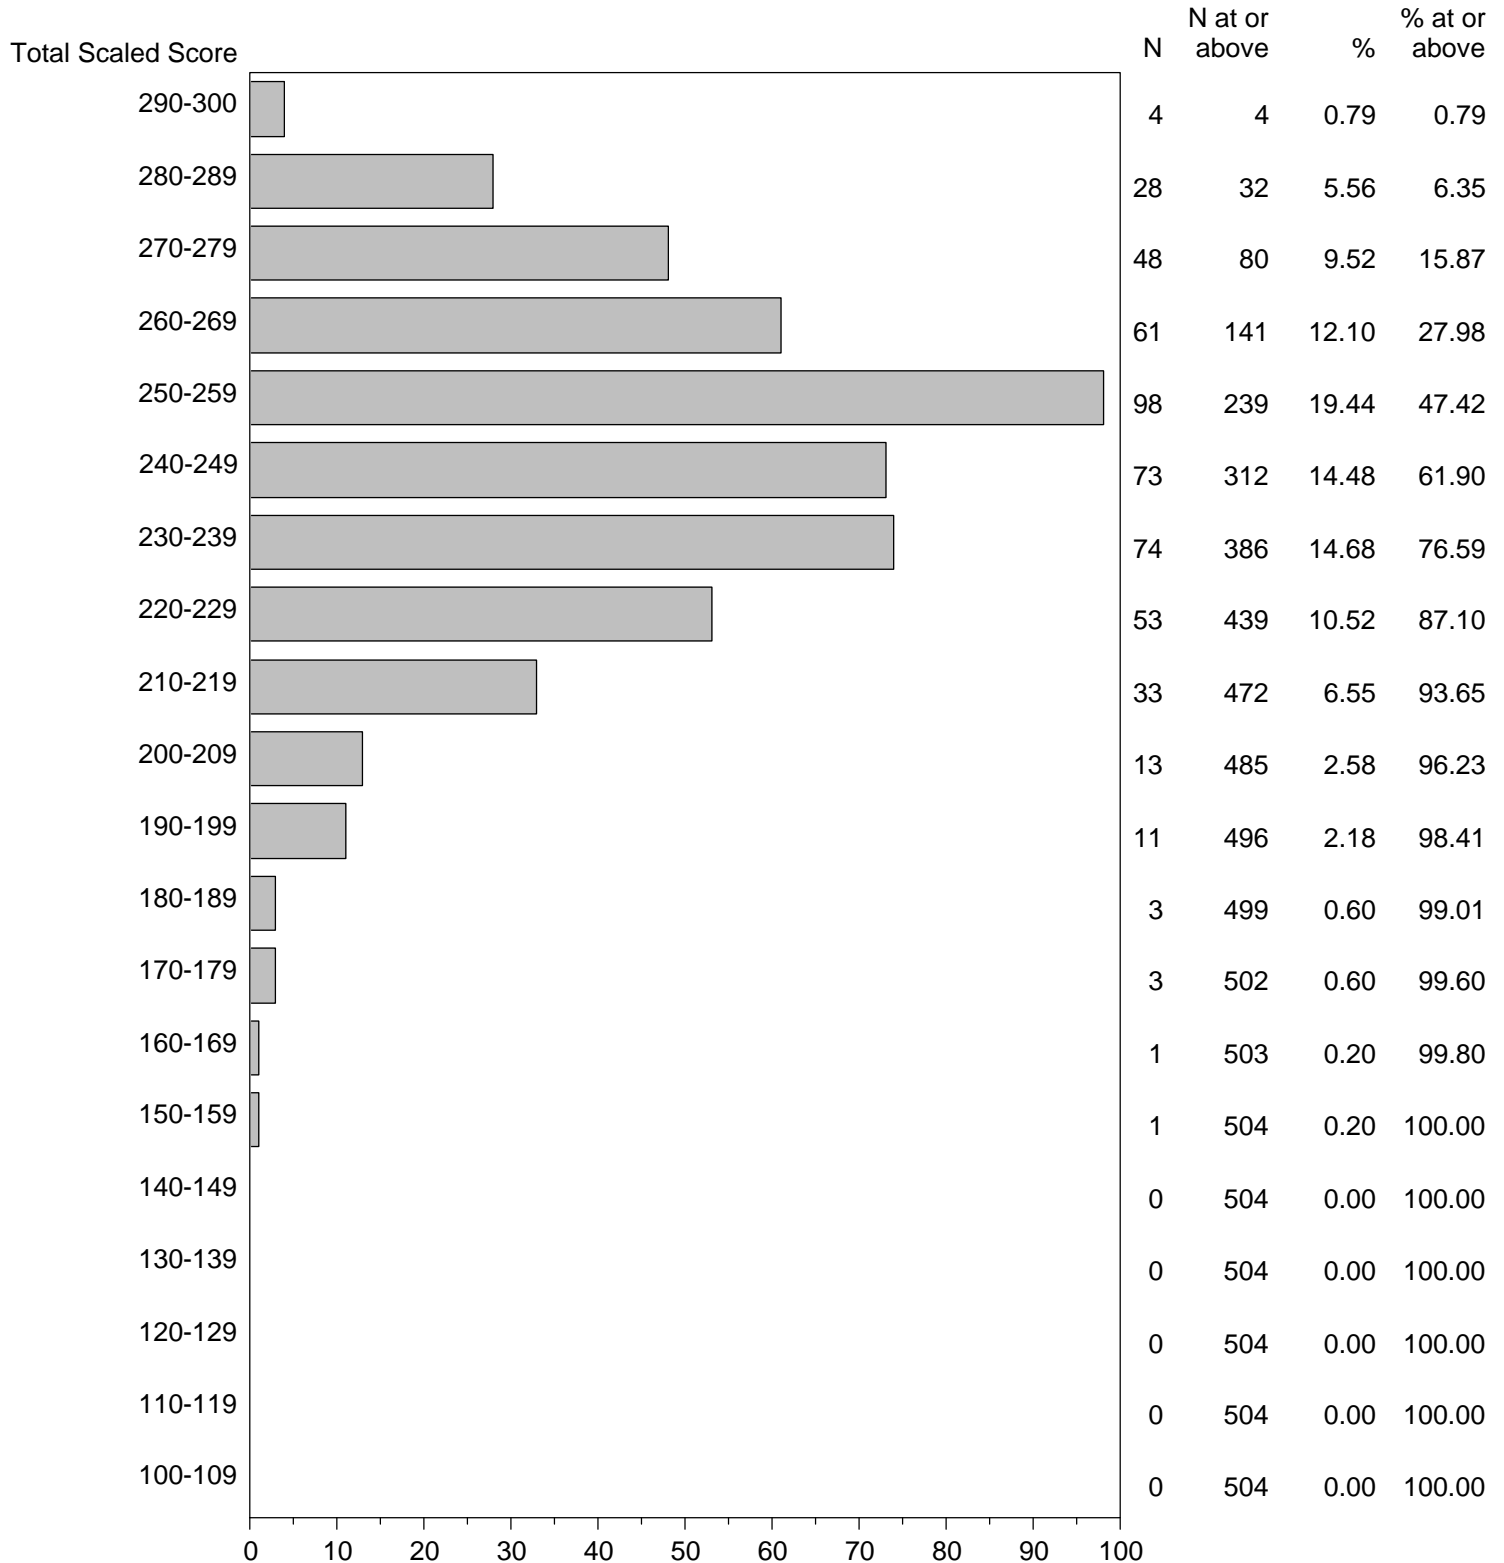

Massachusetts Tests for Educator Licensure (MTEL)
September 1, 2016 - August 31, 2017

TOTAL SCALED SCORE DISTRIBUTION BY TEST FIELD (ALL FORMS)

Test Field=08 Reading Specialist

NOTE: The accompanying explanatory notes and interpretive cautions are an integral part of this report.