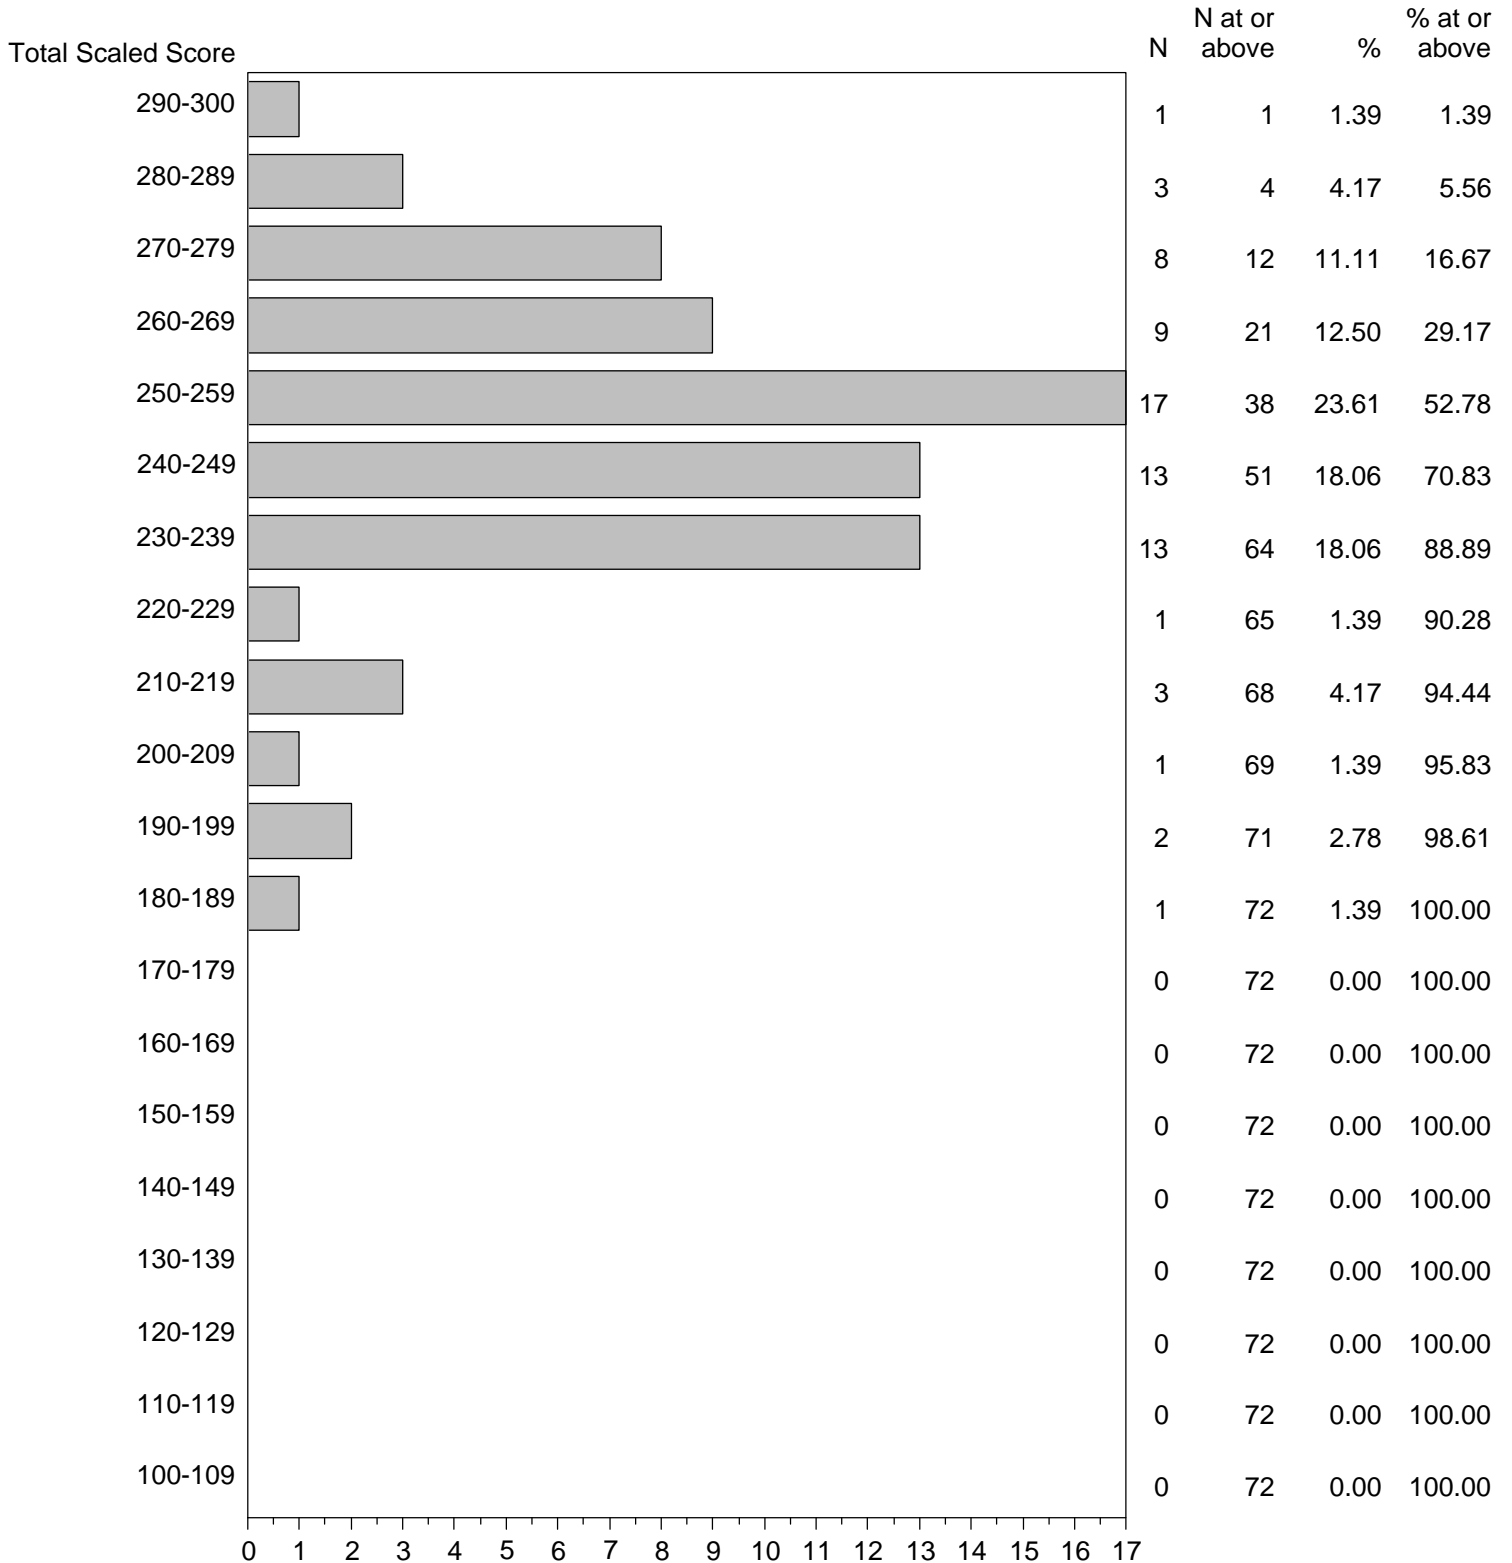

Massachusetts Tests for Educator Licensure (MTEL)
September 1, 2016 - August 31, 2017

TOTAL SCALED SCORE DISTRIBUTION BY TEST FIELD (ALL FORMS)

Test Field=19 Business

NOTE: The accompanying explanatory notes and interpretive cautions are an integral part of this report.