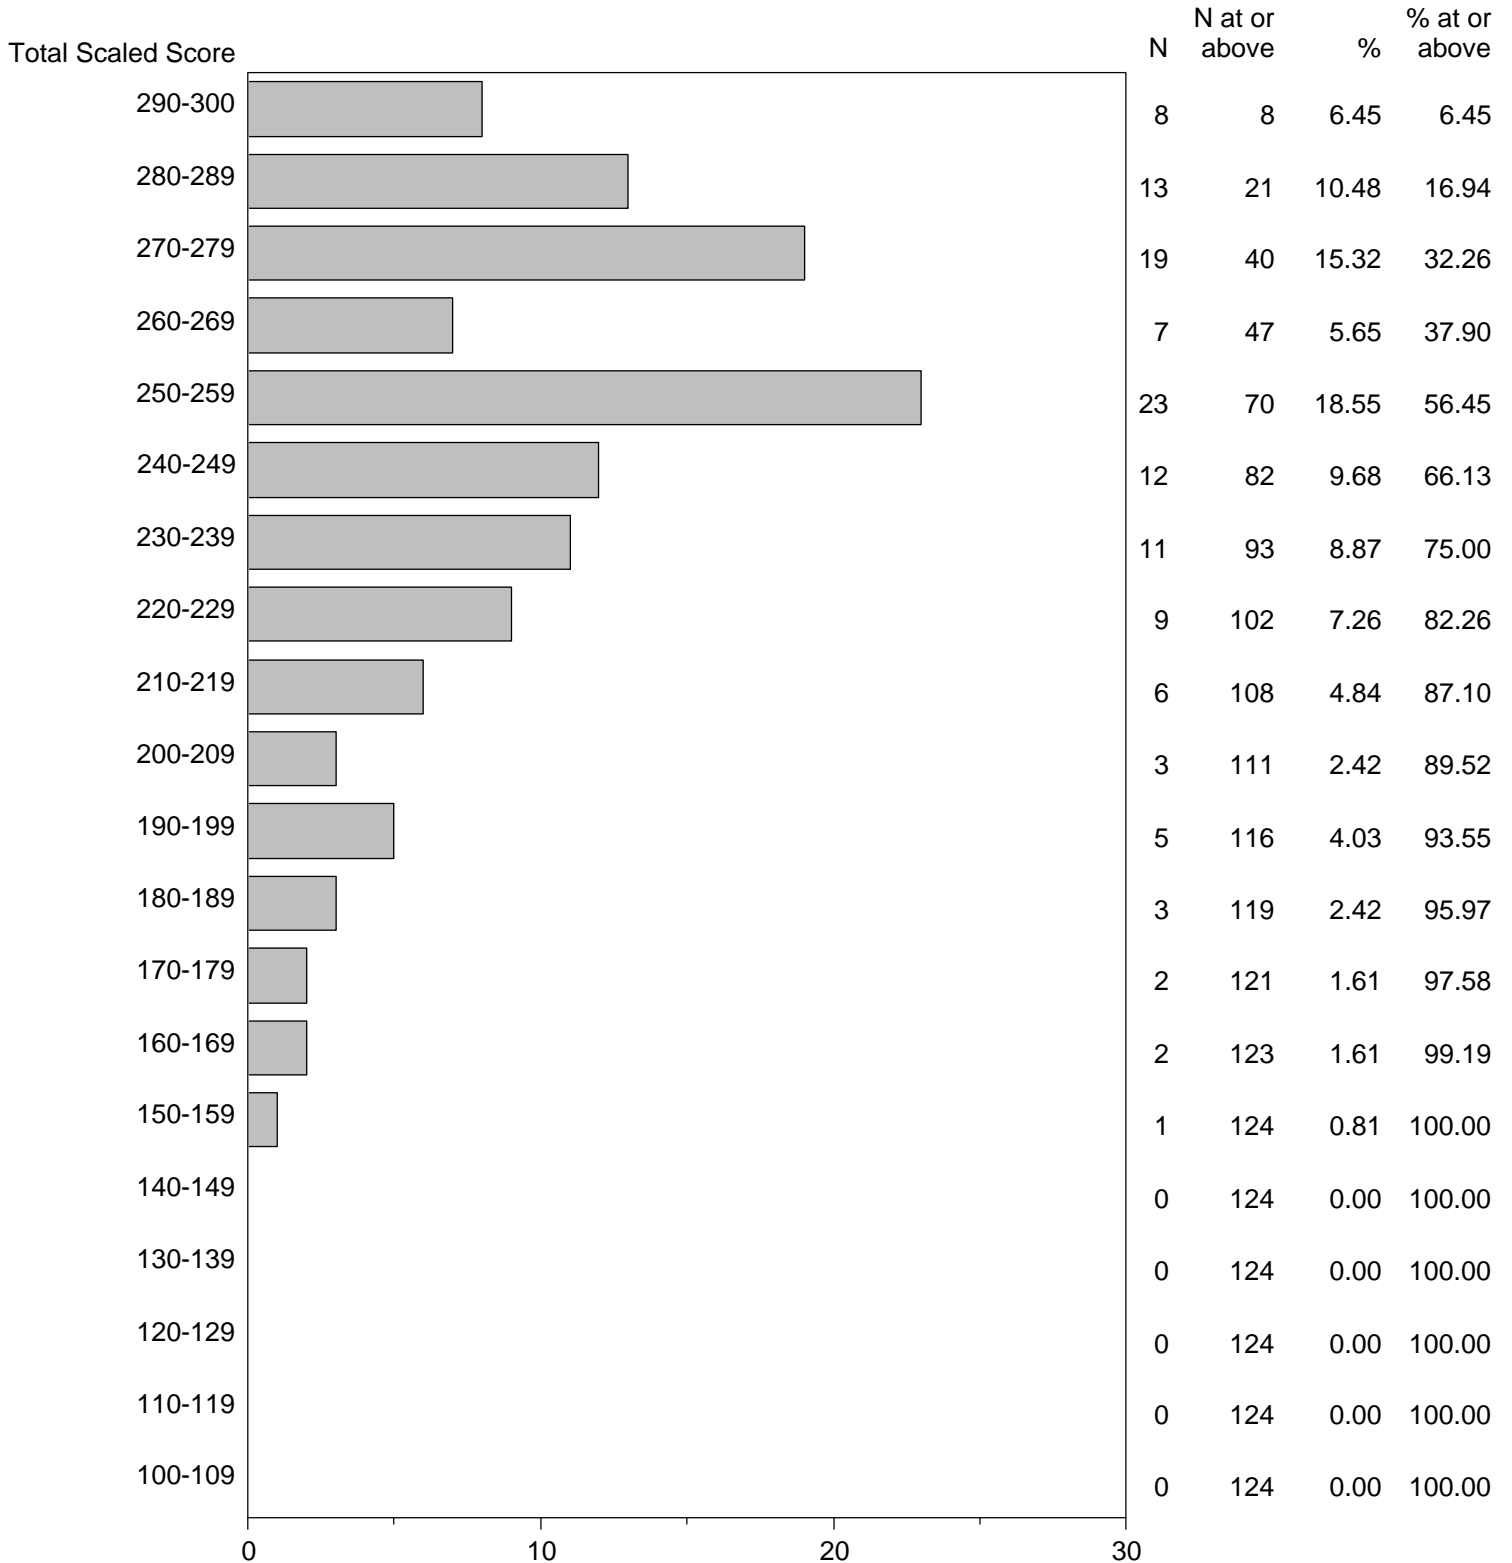

Massachusetts Tests for Educator Licensure (MTEL)
September 1, 2016 - August 31, 2017

TOTAL SCALED SCORE DISTRIBUTION BY TEST FIELD (ALL FORMS)

Test Field=11 Physics

NOTE: The accompanying explanatory notes and interpretive cautions are an integral part of this report.