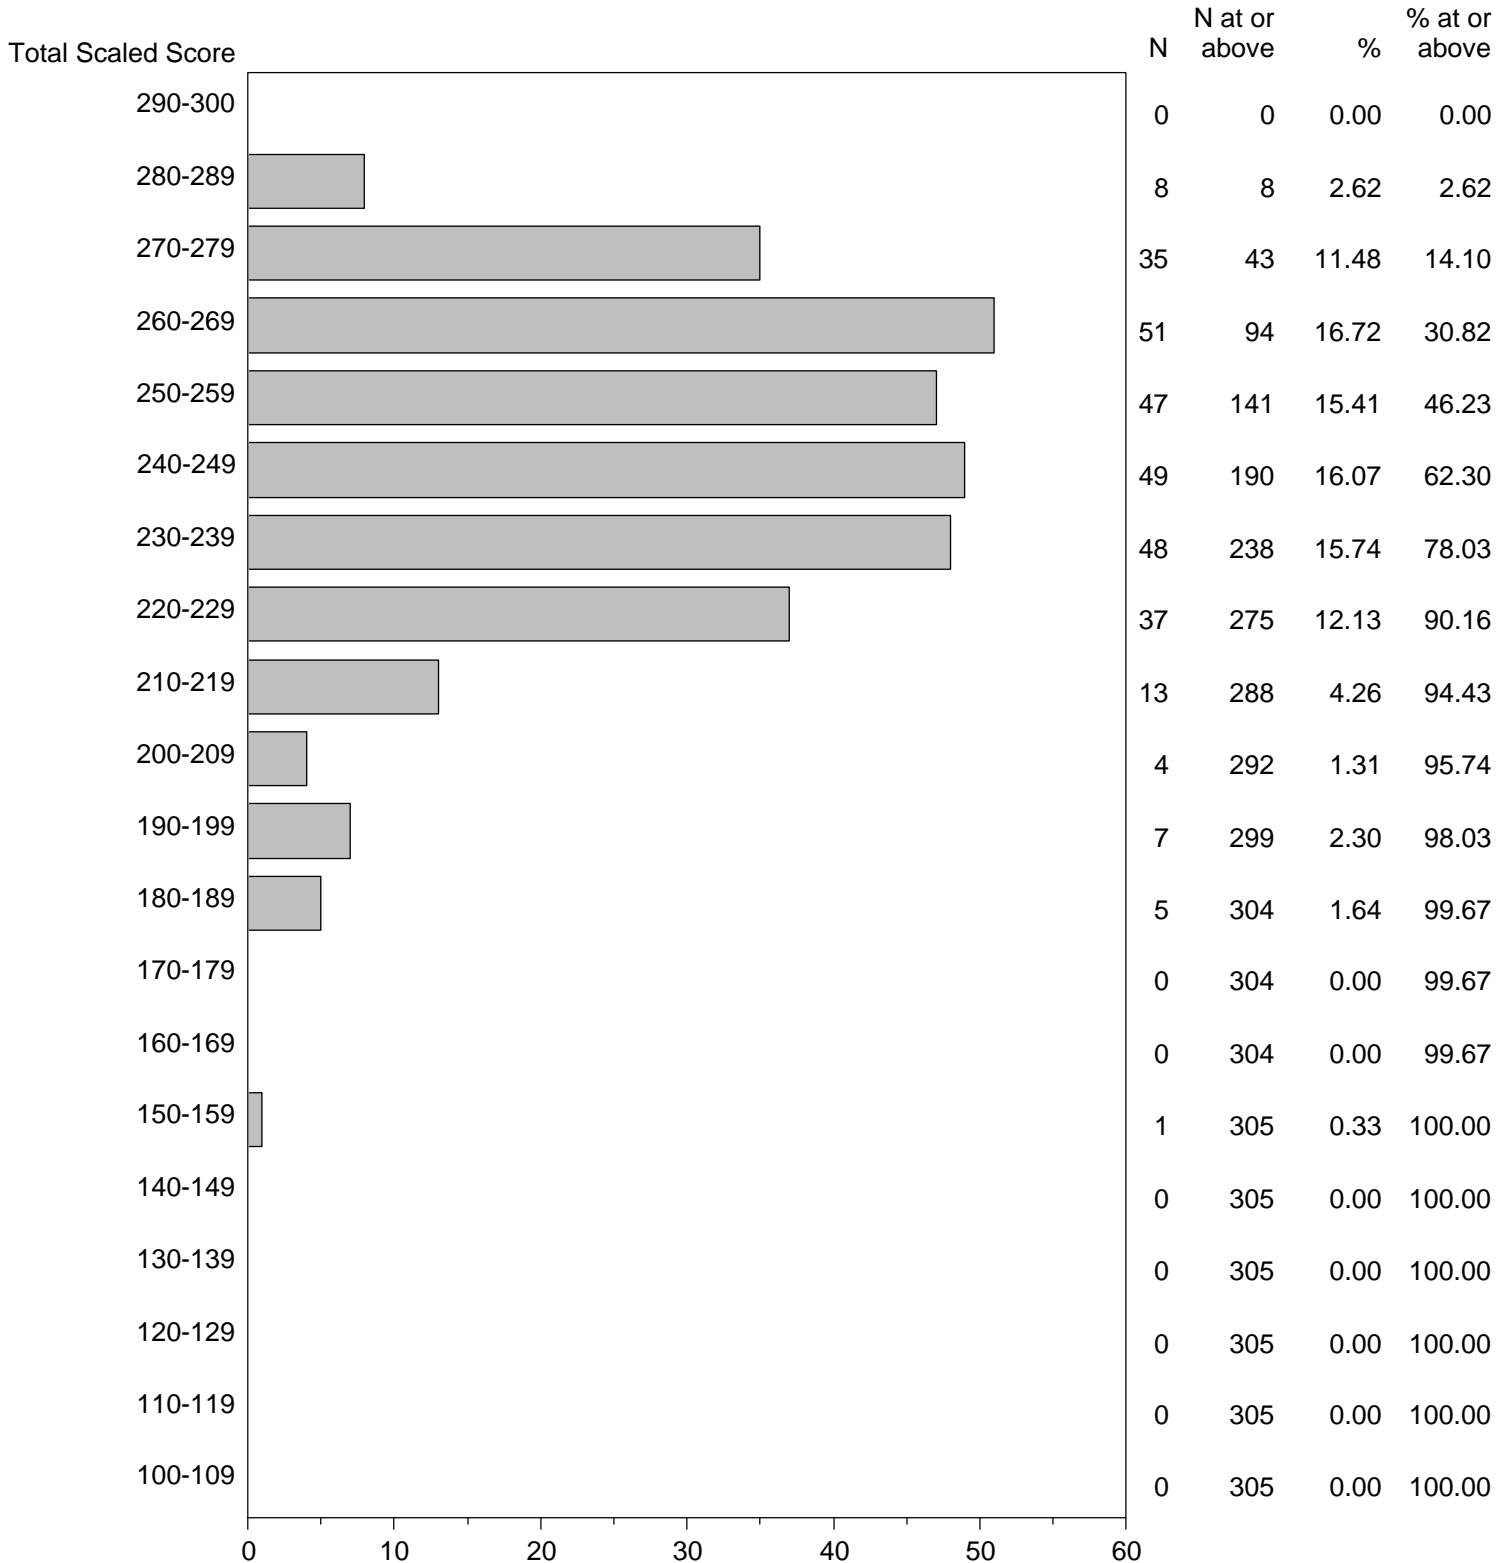

Massachusetts Tests for Educator Licensure (MTEL)
September 1, 2016 - August 31, 2017

TOTAL SCALED SCORE DISTRIBUTION BY TEST FIELD (ALL FORMS)

Test Field=16 Music

NOTE: The accompanying explanatory notes and interpretive cautions are an integral part of this report.