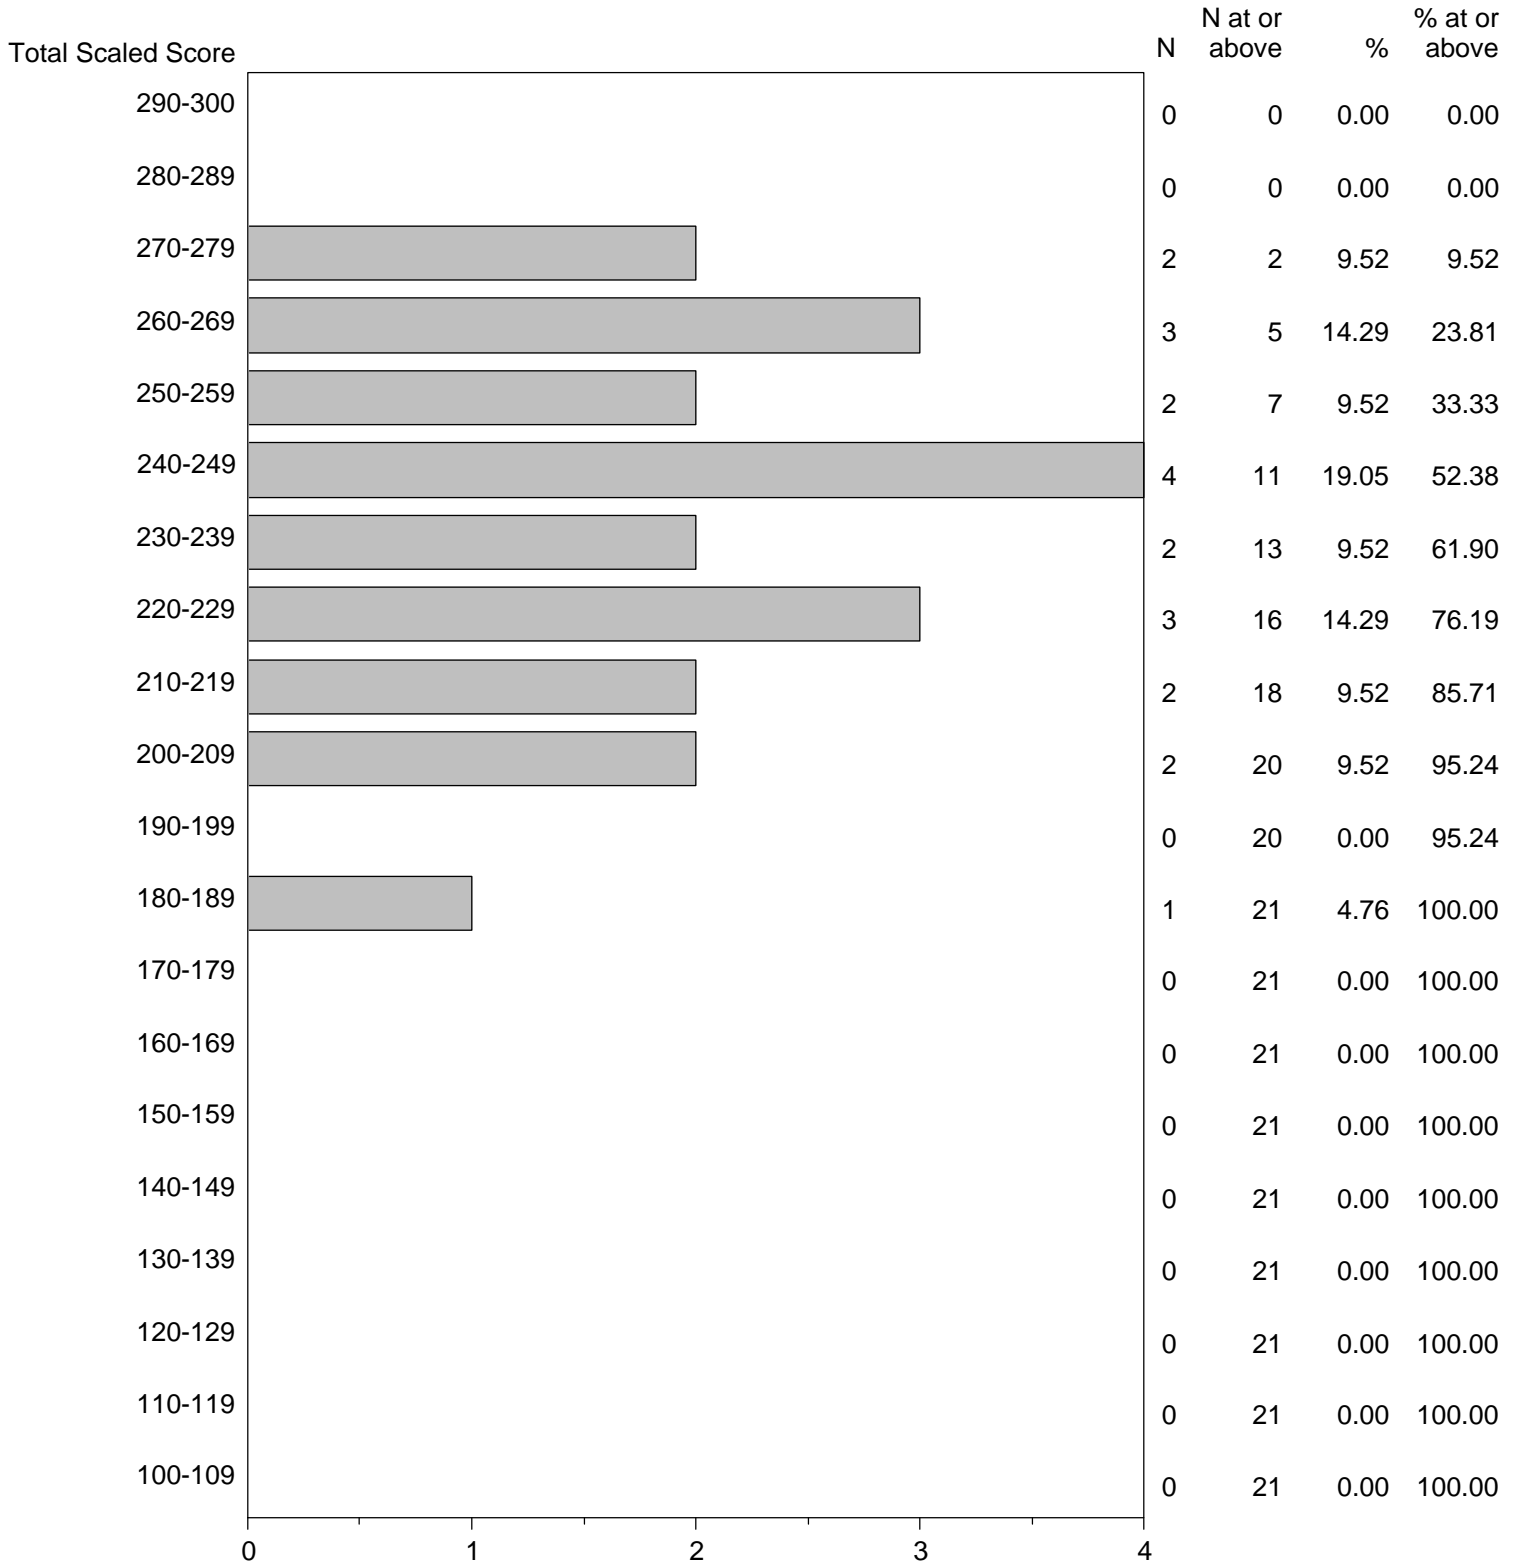

Massachusetts Tests for Educator Licensure (MTEL)
September 1, 2016 - August 31, 2017

TOTAL SCALED SCORE DISTRIBUTION BY TEST FIELD (ALL FORMS)

Test Field=48 Political Science/Political Philosophy

NOTE: The accompanying explanatory notes and interpretive cautions are an integral part of this report.