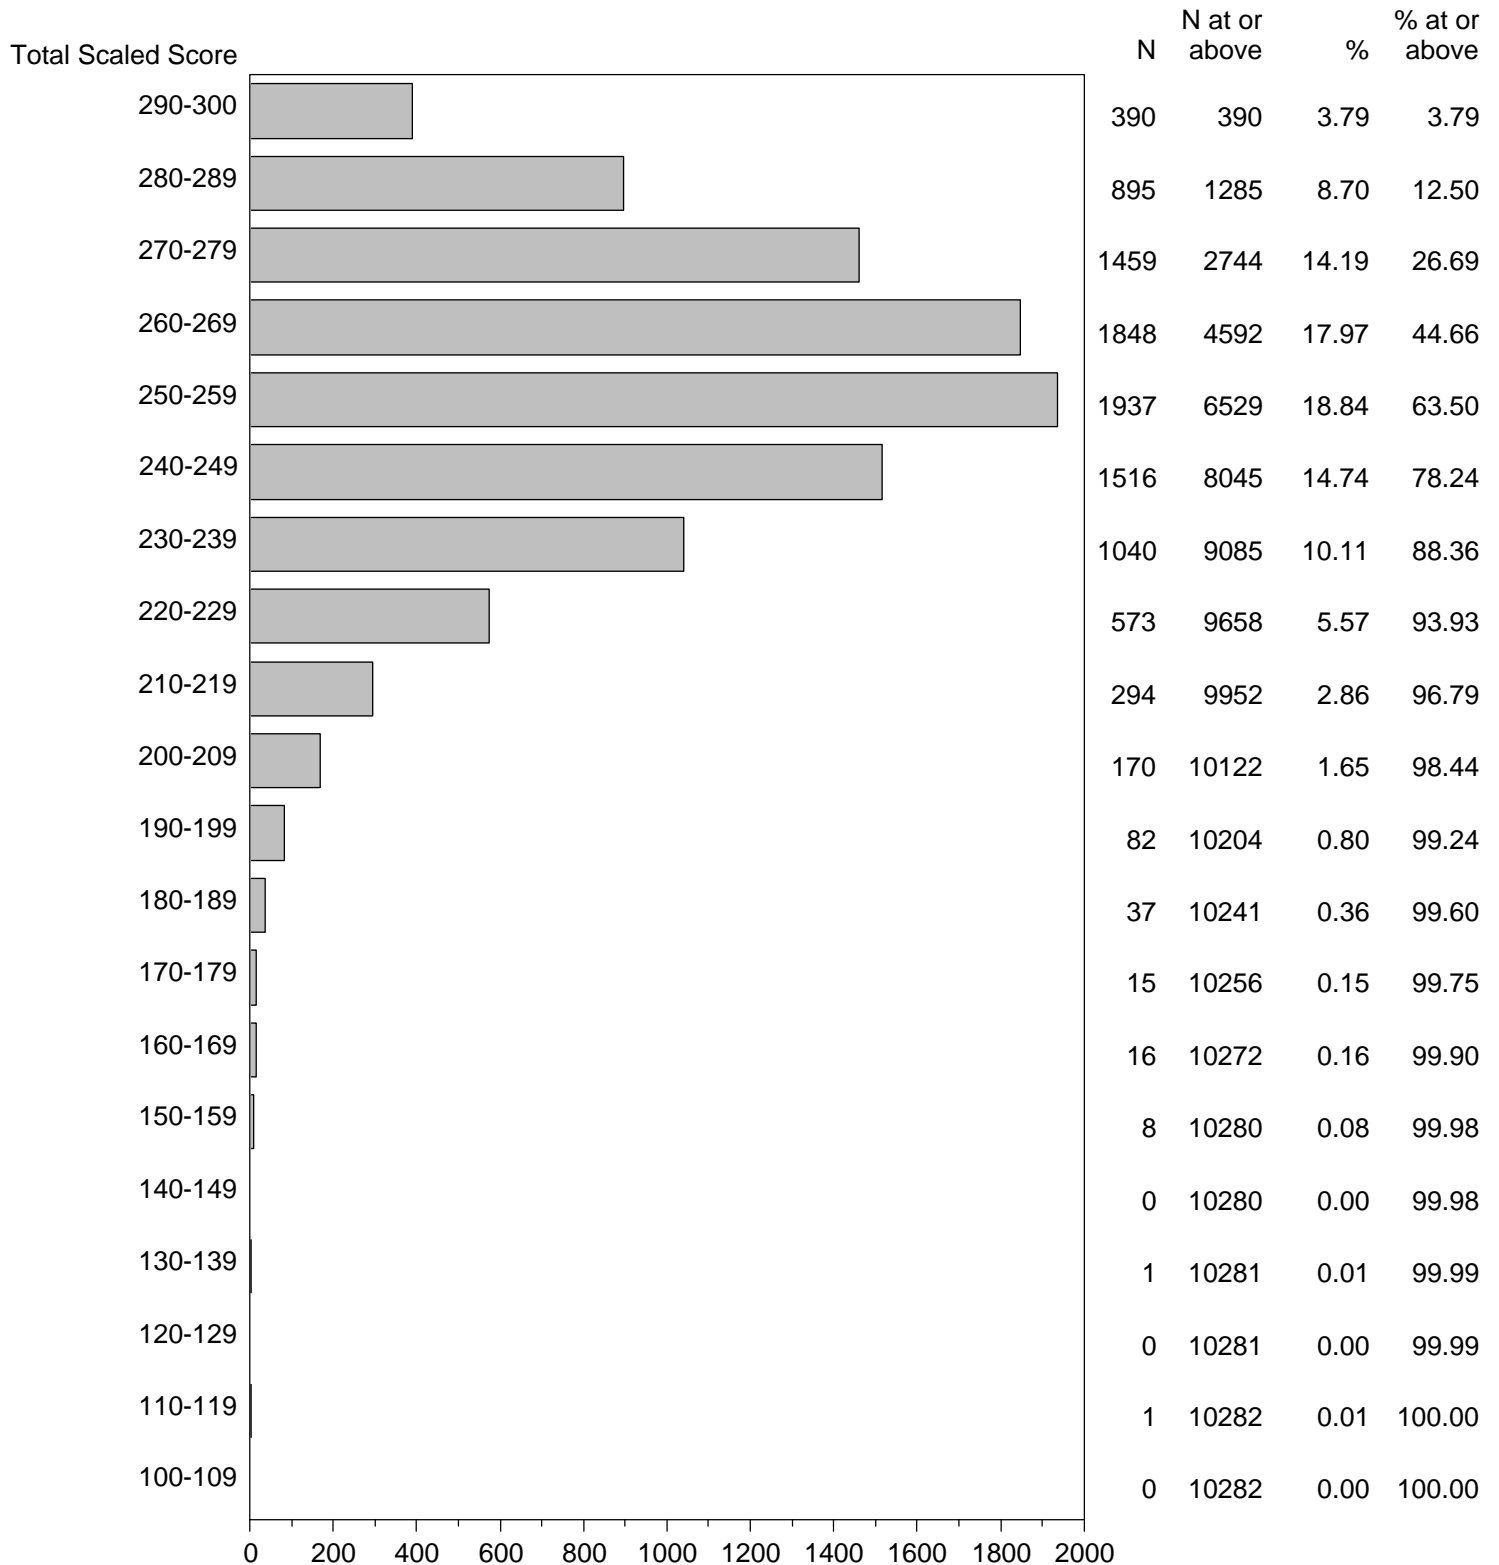

Massachusetts Tests for Educator Licensure (MTEL)
September 1, 2016 - August 31, 2017

TOTAL SCALED SCORE DISTRIBUTION BY TEST FIELD (ALL FORMS)

Test Field=01 Communication and Literacy Skills - Writing

NOTE: The accompanying explanatory notes and interpretive cautions are an integral part of this report.