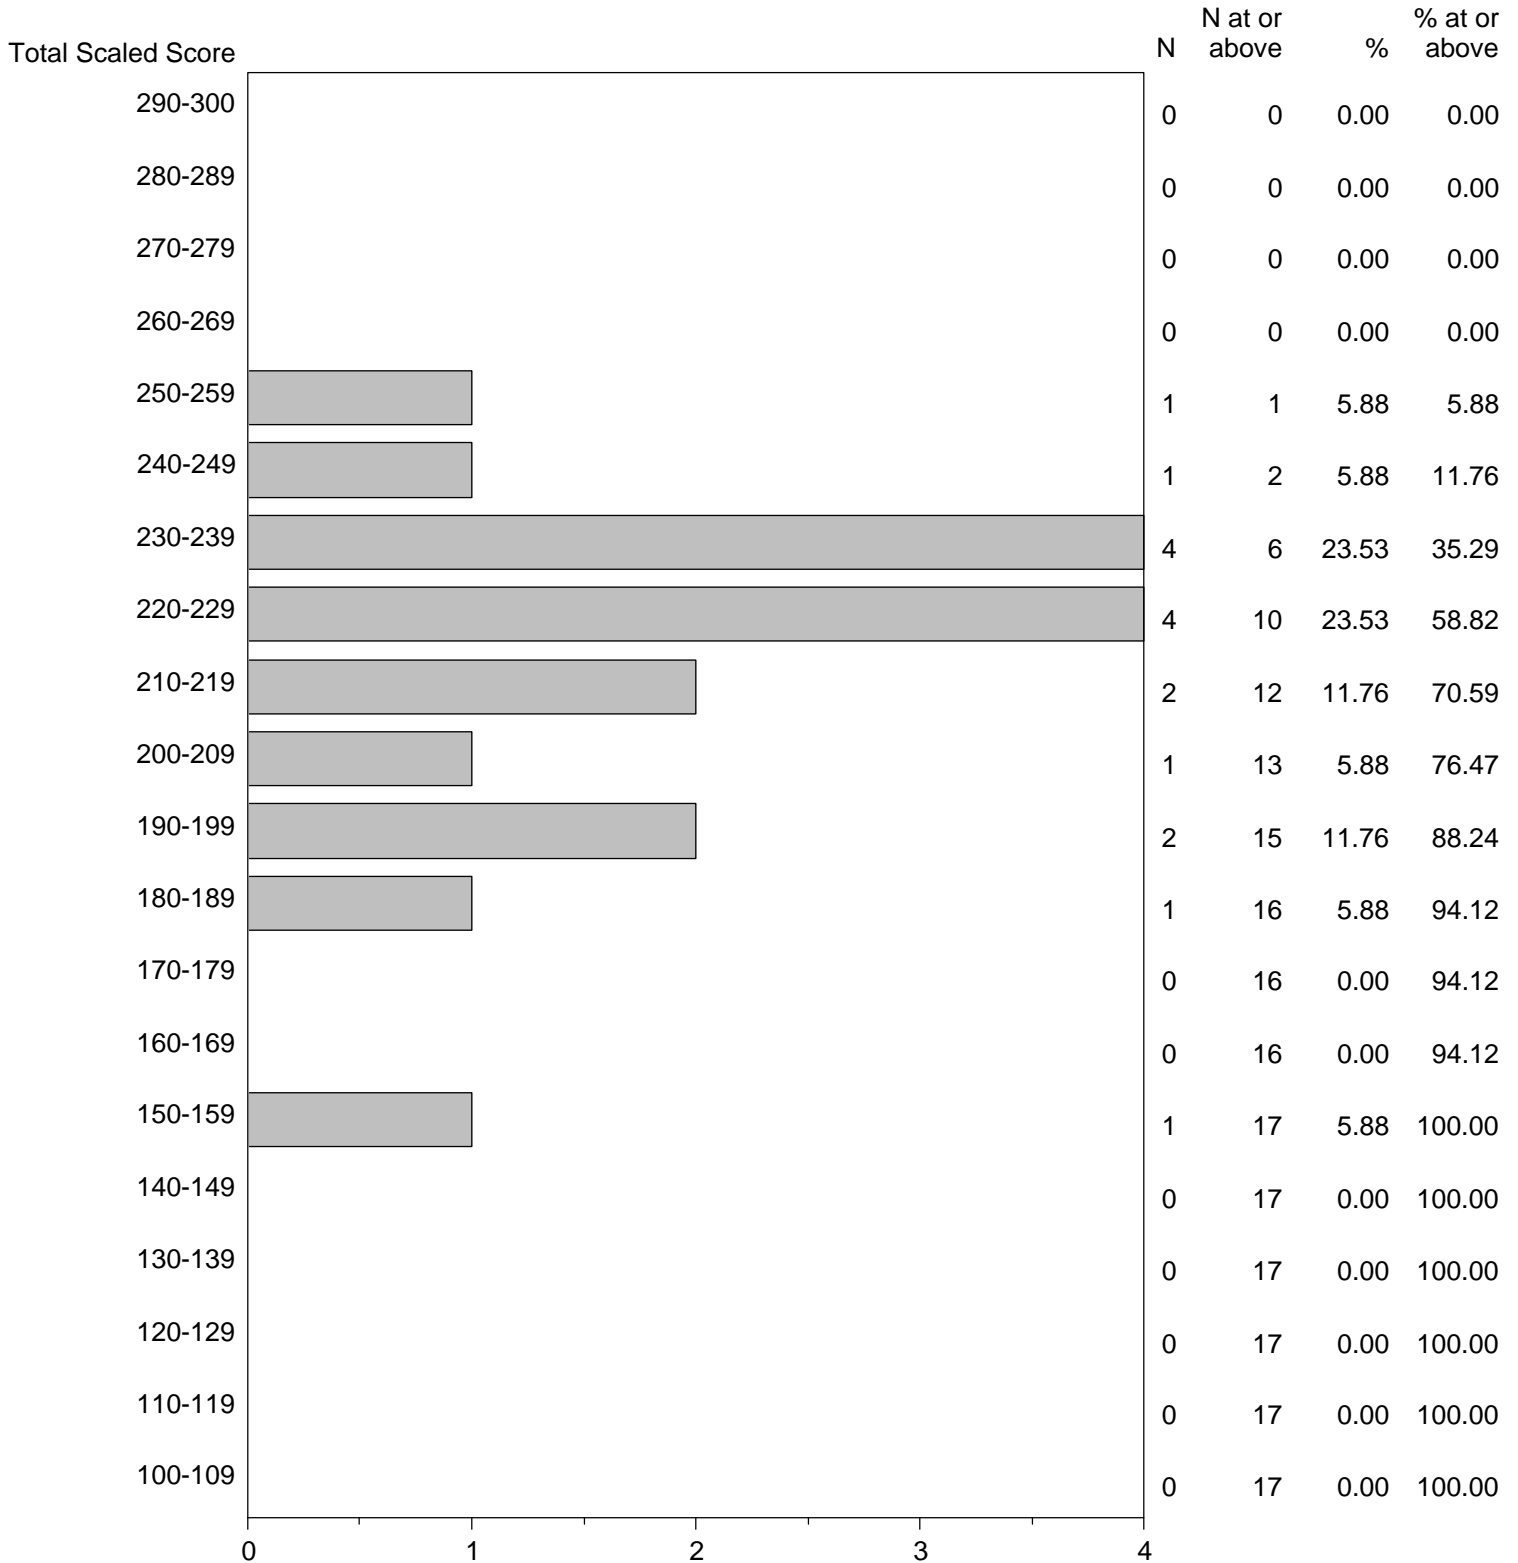

Massachusetts Tests for Educator Licensure (MTEL)
September 1, 2016 - August 31, 2017

TOTAL SCALED SCORE DISTRIBUTION BY TEST FIELD (ALL FORMS)

Test Field=46 Dance

NOTE: The accompanying explanatory notes and interpretive cautions are an integral part of this report.