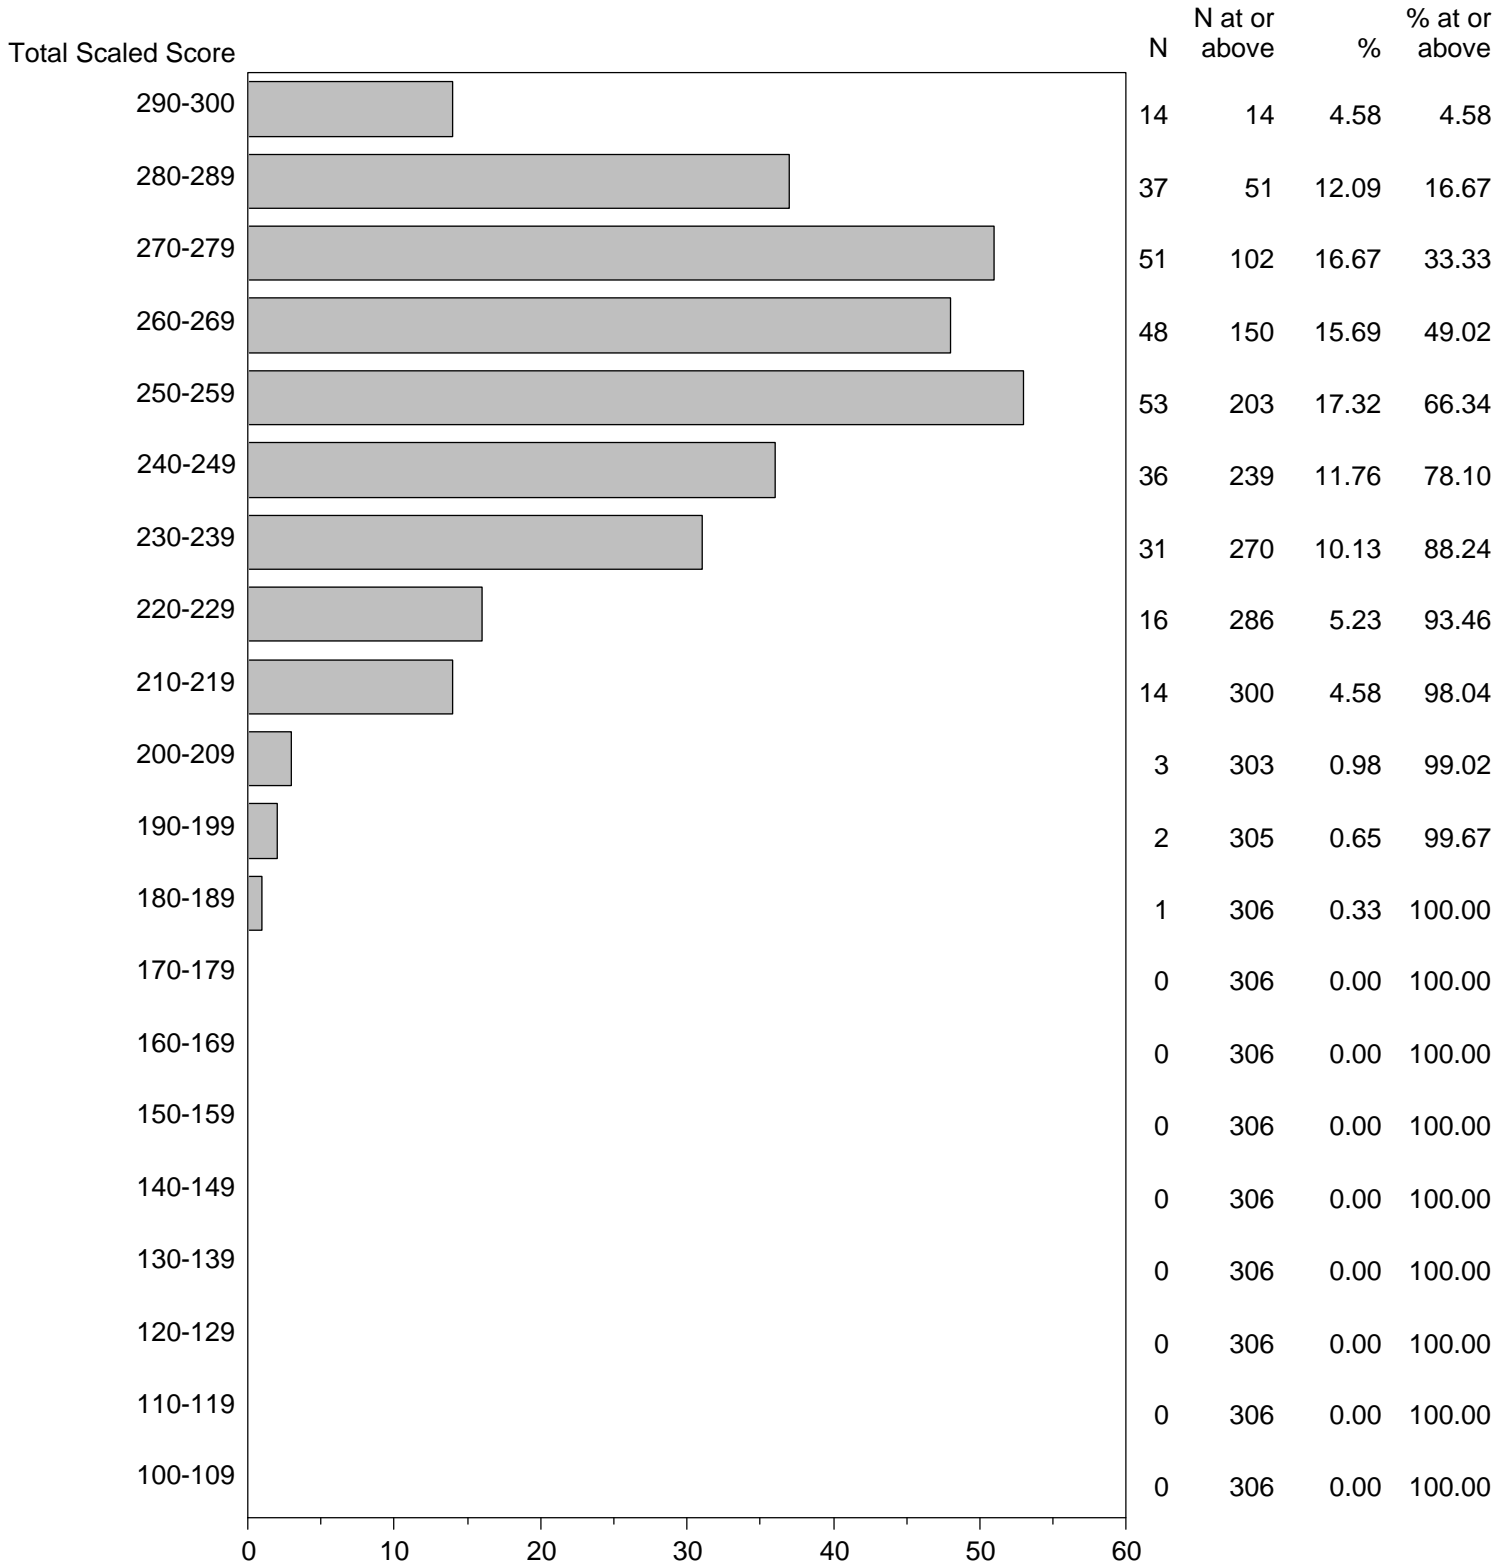

Massachusetts Tests for Educator Licensure (MTEL)
September 1, 2016 - August 31, 2017

TOTAL SCALED SCORE DISTRIBUTION BY TEST FIELD (ALL FORMS)

Test Field=10 General Science

NOTE: The accompanying explanatory notes and interpretive cautions are an integral part of this report.