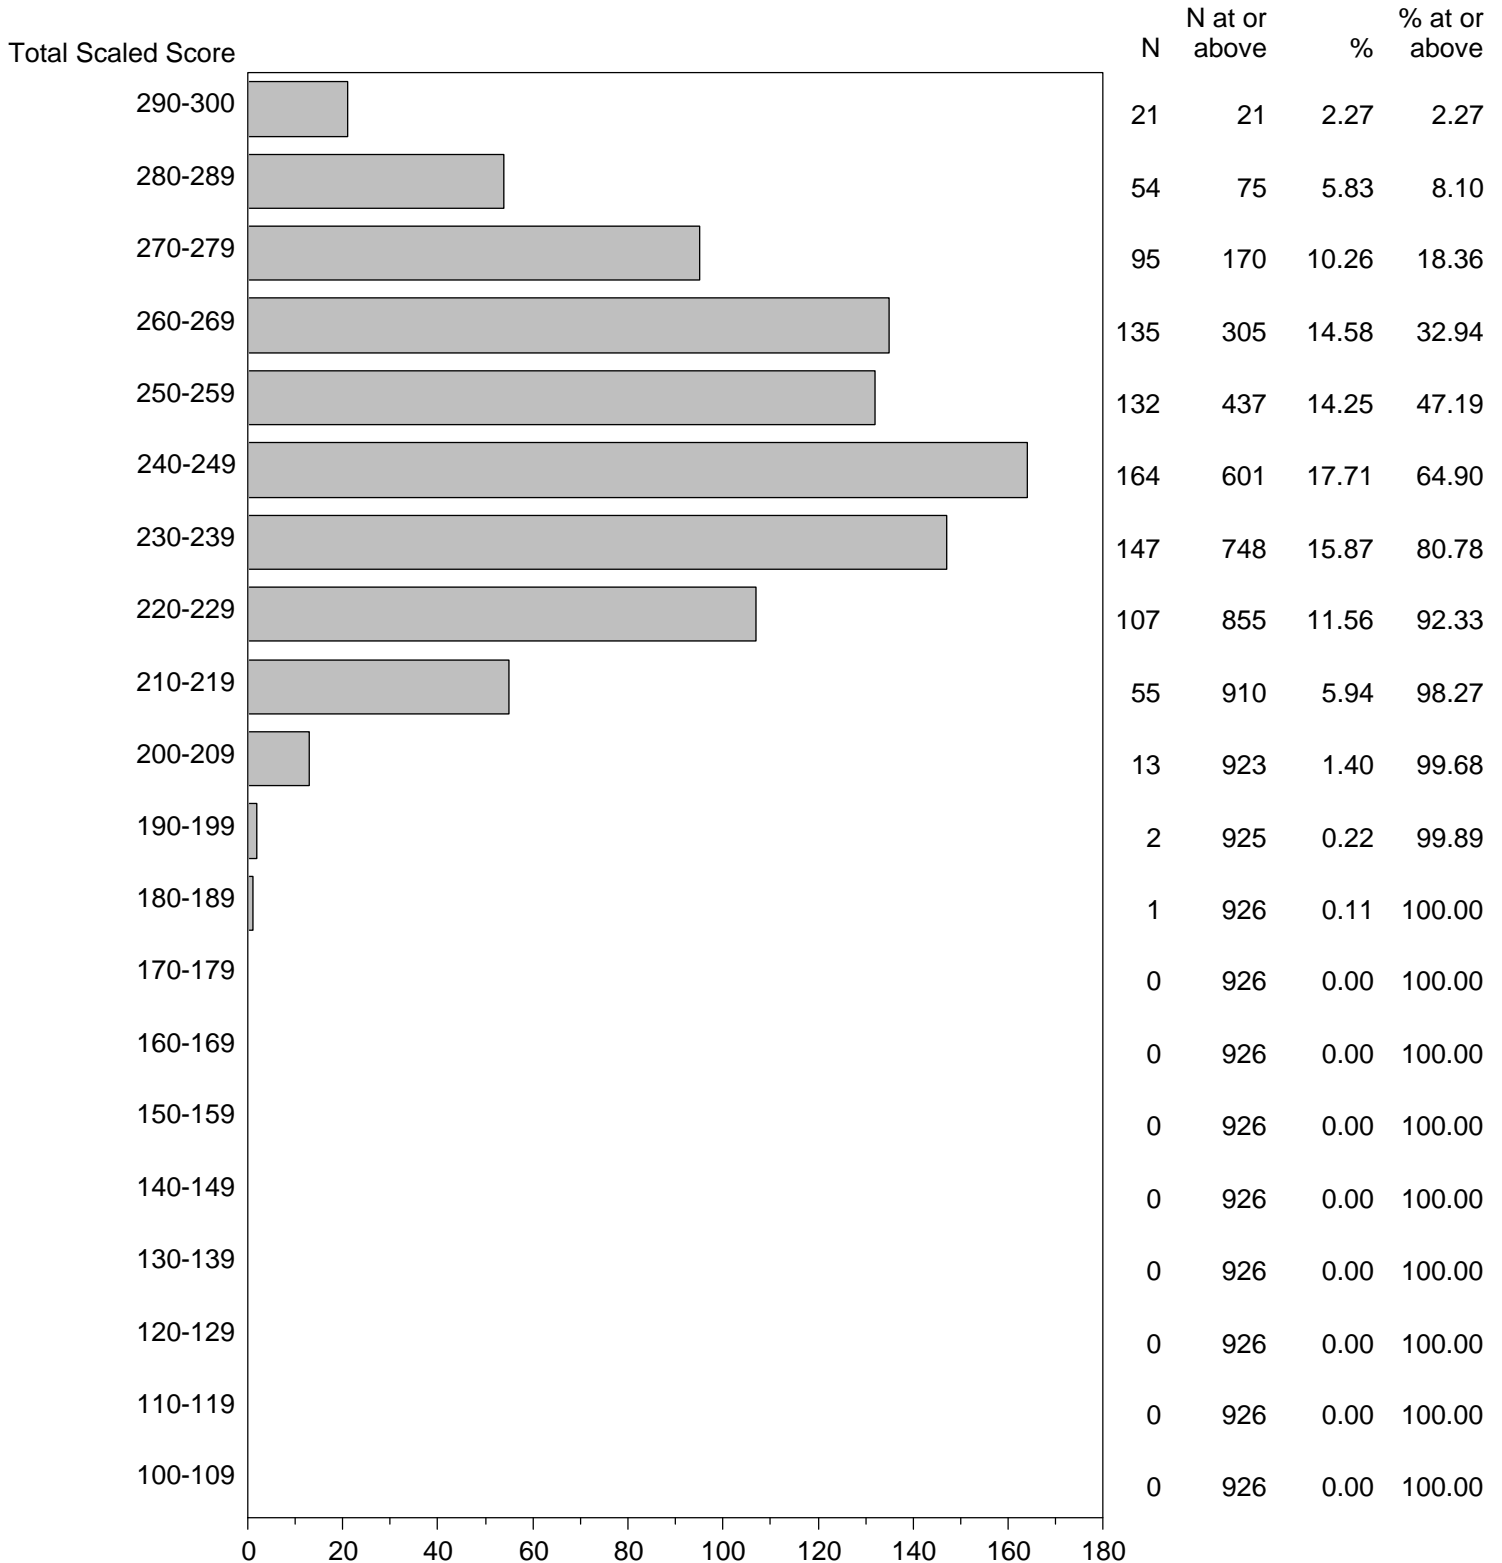

Massachusetts Tests for Educator Licensure (MTEL)
September 1, 2016 - August 31, 2017

TOTAL SCALED SCORE DISTRIBUTION BY TEST FIELD (ALL FORMS)

Test Field=06 History

NOTE: The accompanying explanatory notes and interpretive cautions are an integral part of this report.