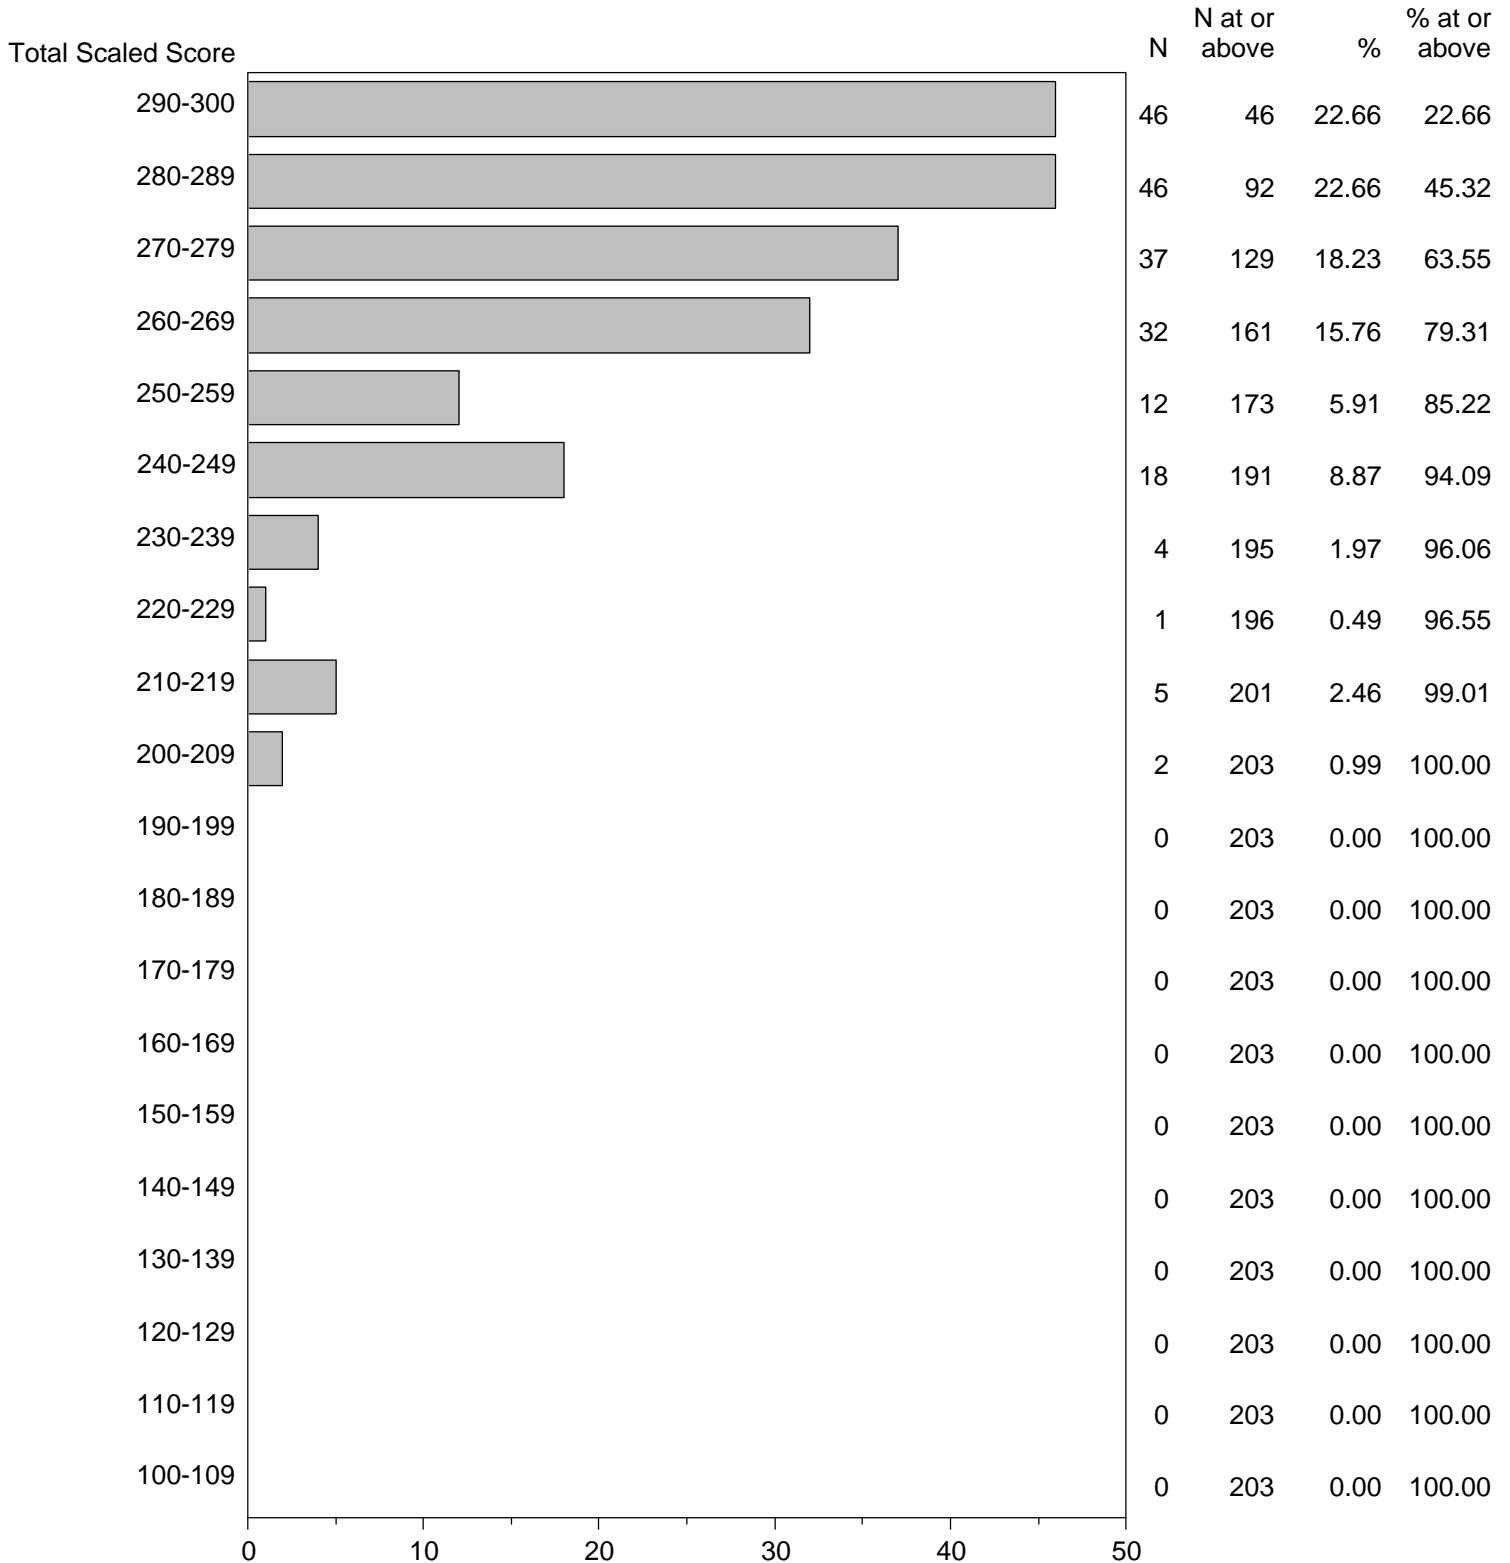

Massachusetts Tests for Educator Licensure (MTEL)
September 1, 2016 - August 31, 2017

TOTAL SCALED SCORE DISTRIBUTION BY TEST FIELD (ALL FORMS)

Test Field=91 Vocational Technical Literacy Skills Test - Reading

NOTE: The accompanying explanatory notes and interpretive cautions are an integral part of this report.