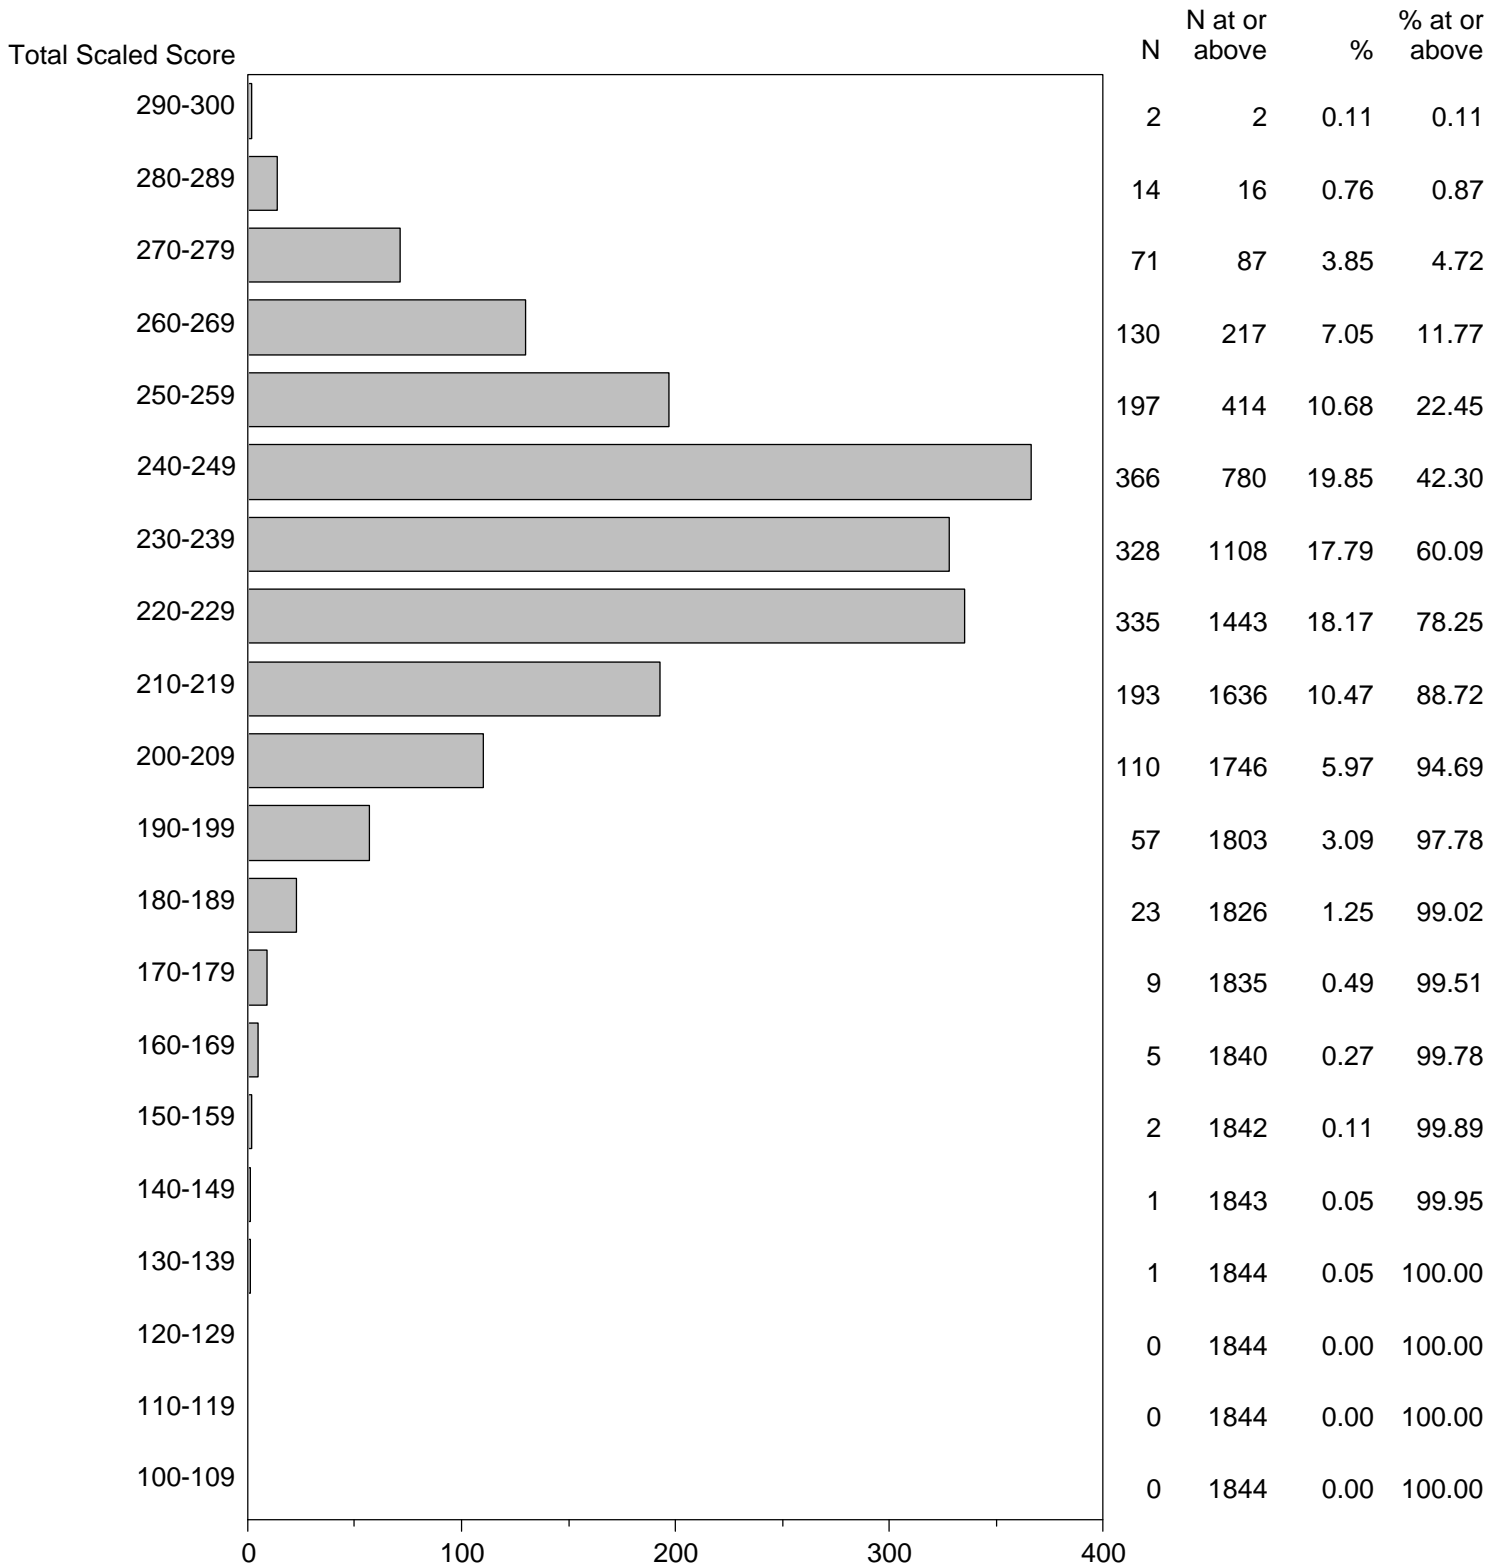

TOTAL SCALED SCORE DISTRIBUTION BY TEST FIELD (ALL FORMS)

Test Field=02 Early Childhood

NOTE: The accompanying explanatory notes and interpretive cautions are an integral part of this report.

Massachusetts Tests for Educator Licensure (MTEL)  
September 1, 2016 - August 31, 2017