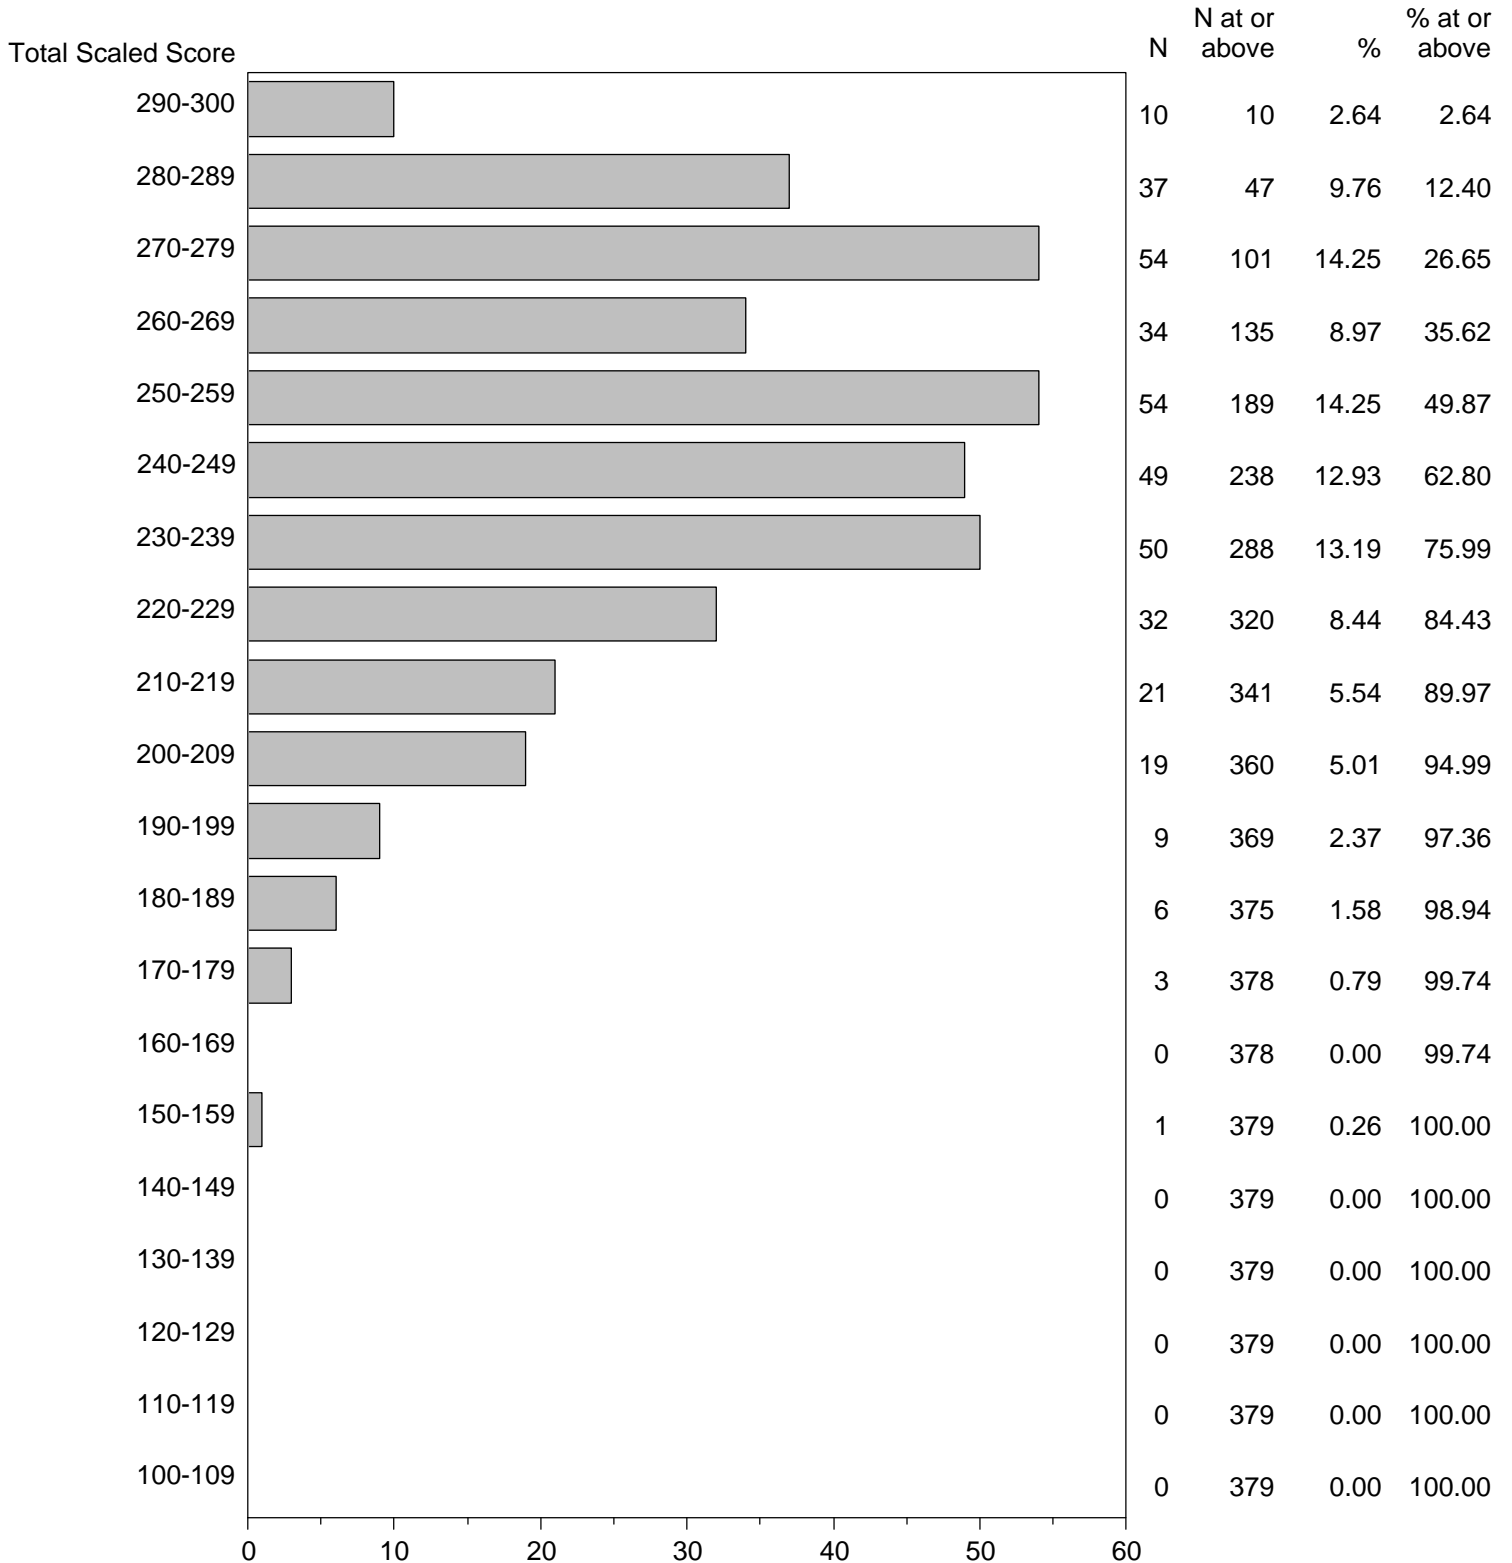

Massachusetts Tests for Educator Licensure (MTEL)
September 1, 2016 - August 31, 2017

TOTAL SCALED SCORE DISTRIBUTION BY TEST FIELD (ALL FORMS)

Test Field=13 Biology

NOTE: The accompanying explanatory notes and interpretive cautions are an integral part of this report.