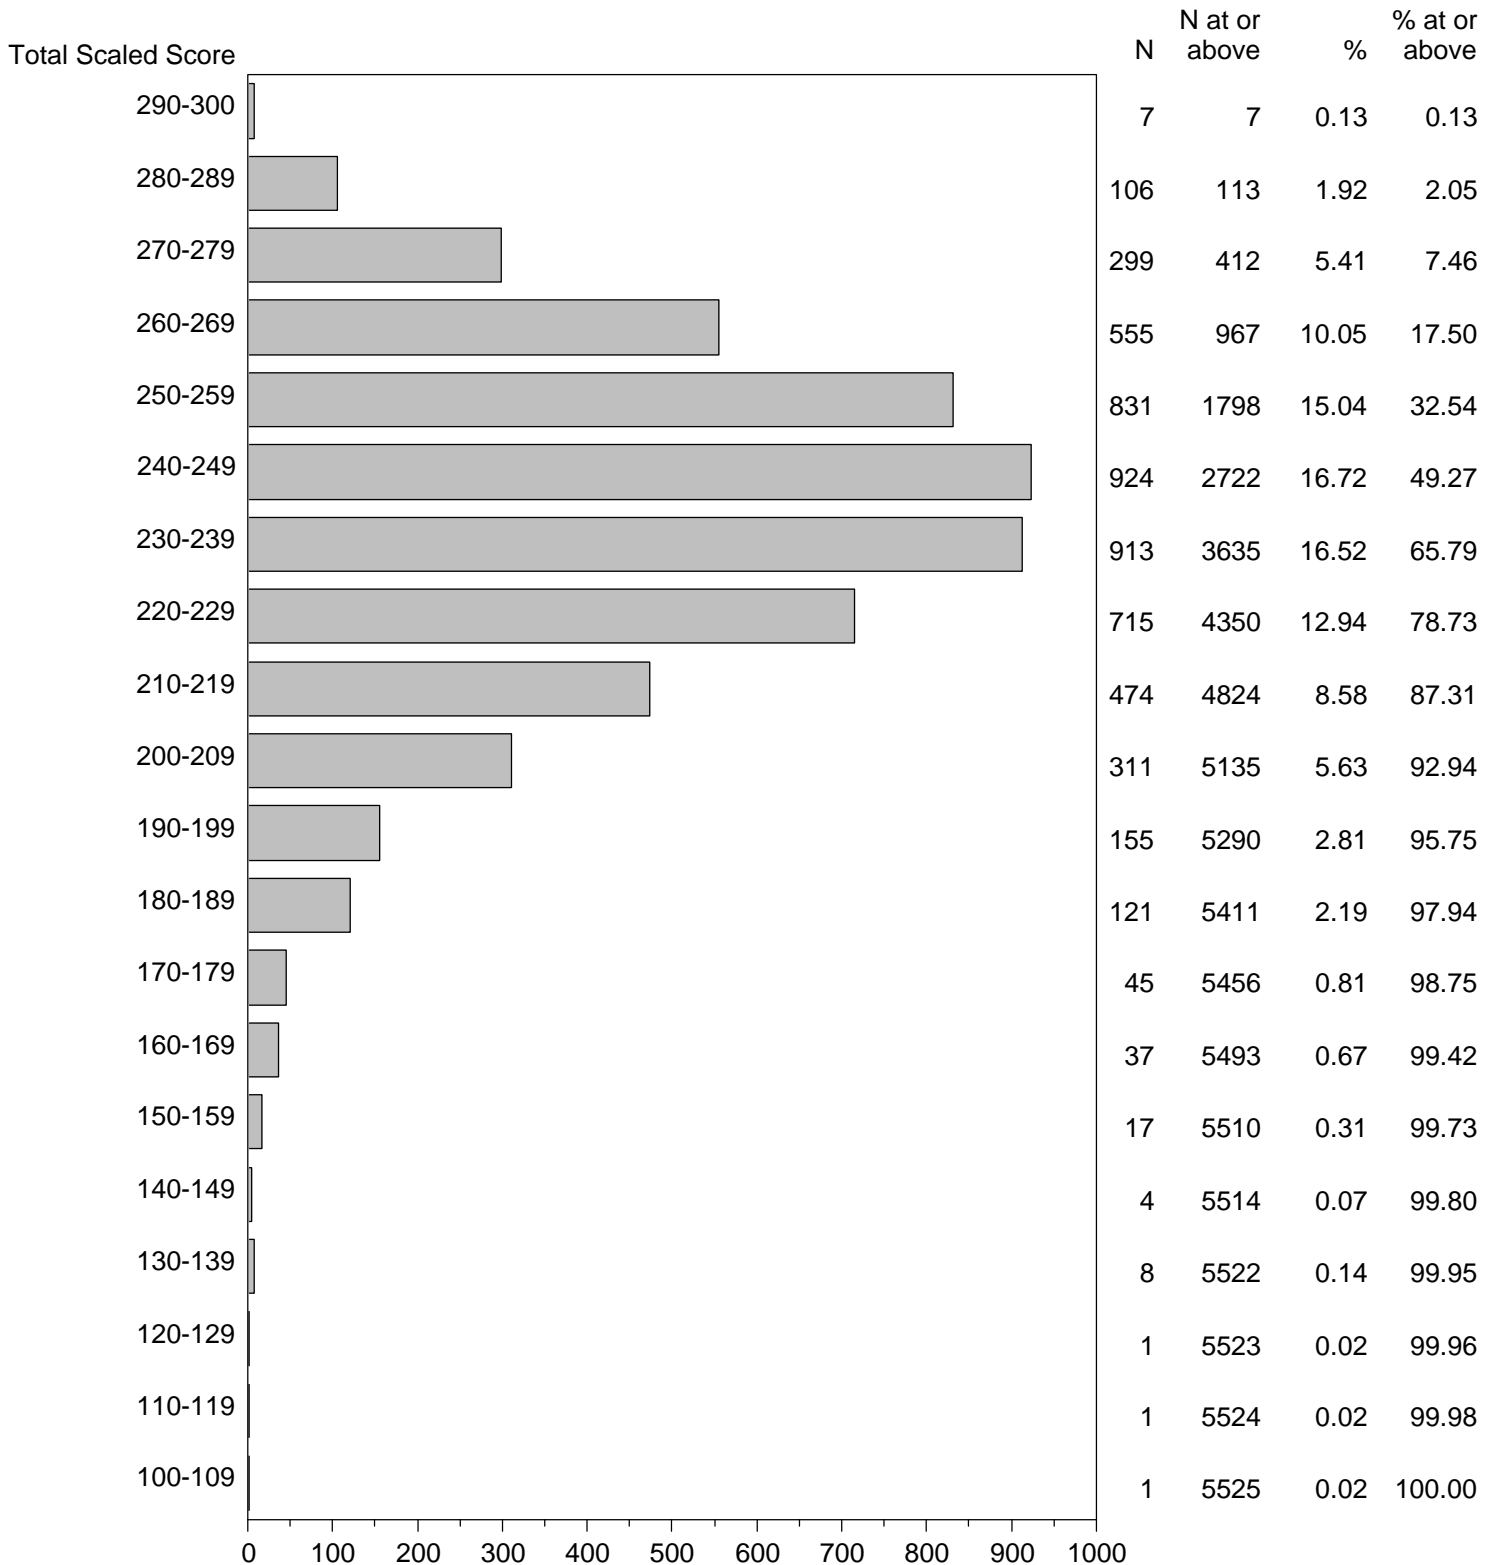

Massachusetts Tests for Educator Licensure (MTEL)
September 1, 2016 - August 31, 2017

TOTAL SCALED SCORE DISTRIBUTION BY TEST FIELD (ALL FORMS)

Test Field=90 Foundations of Reading

NOTE: The accompanying explanatory notes and interpretive cautions are an integral part of this report.