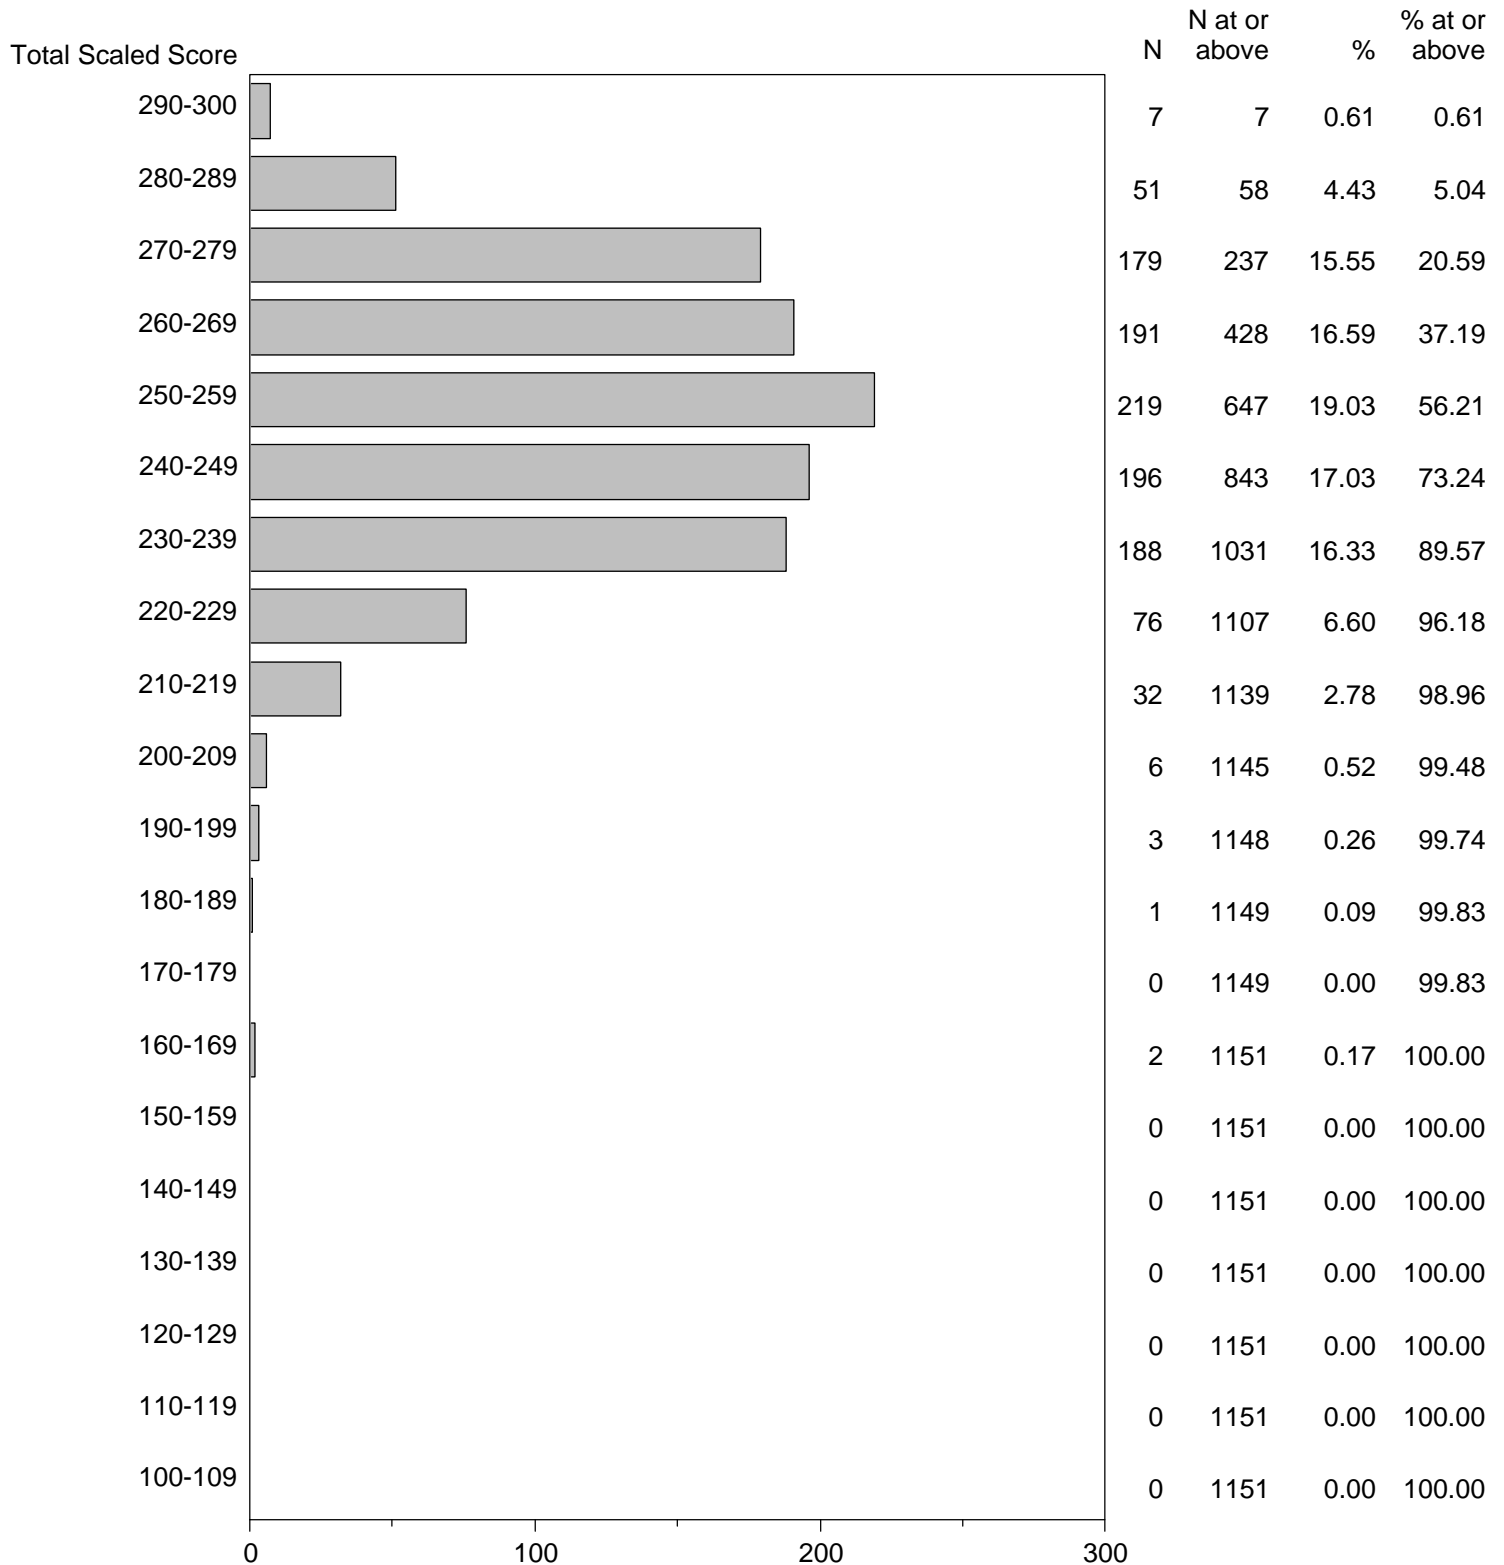

Massachusetts Tests for Educator Licensure (MTEL)
September 1, 2016 - August 31, 2017

TOTAL SCALED SCORE DISTRIBUTION BY TEST FIELD (ALL FORMS)

Test Field=07 English

NOTE: The accompanying explanatory notes and interpretive cautions are an integral part of this report.