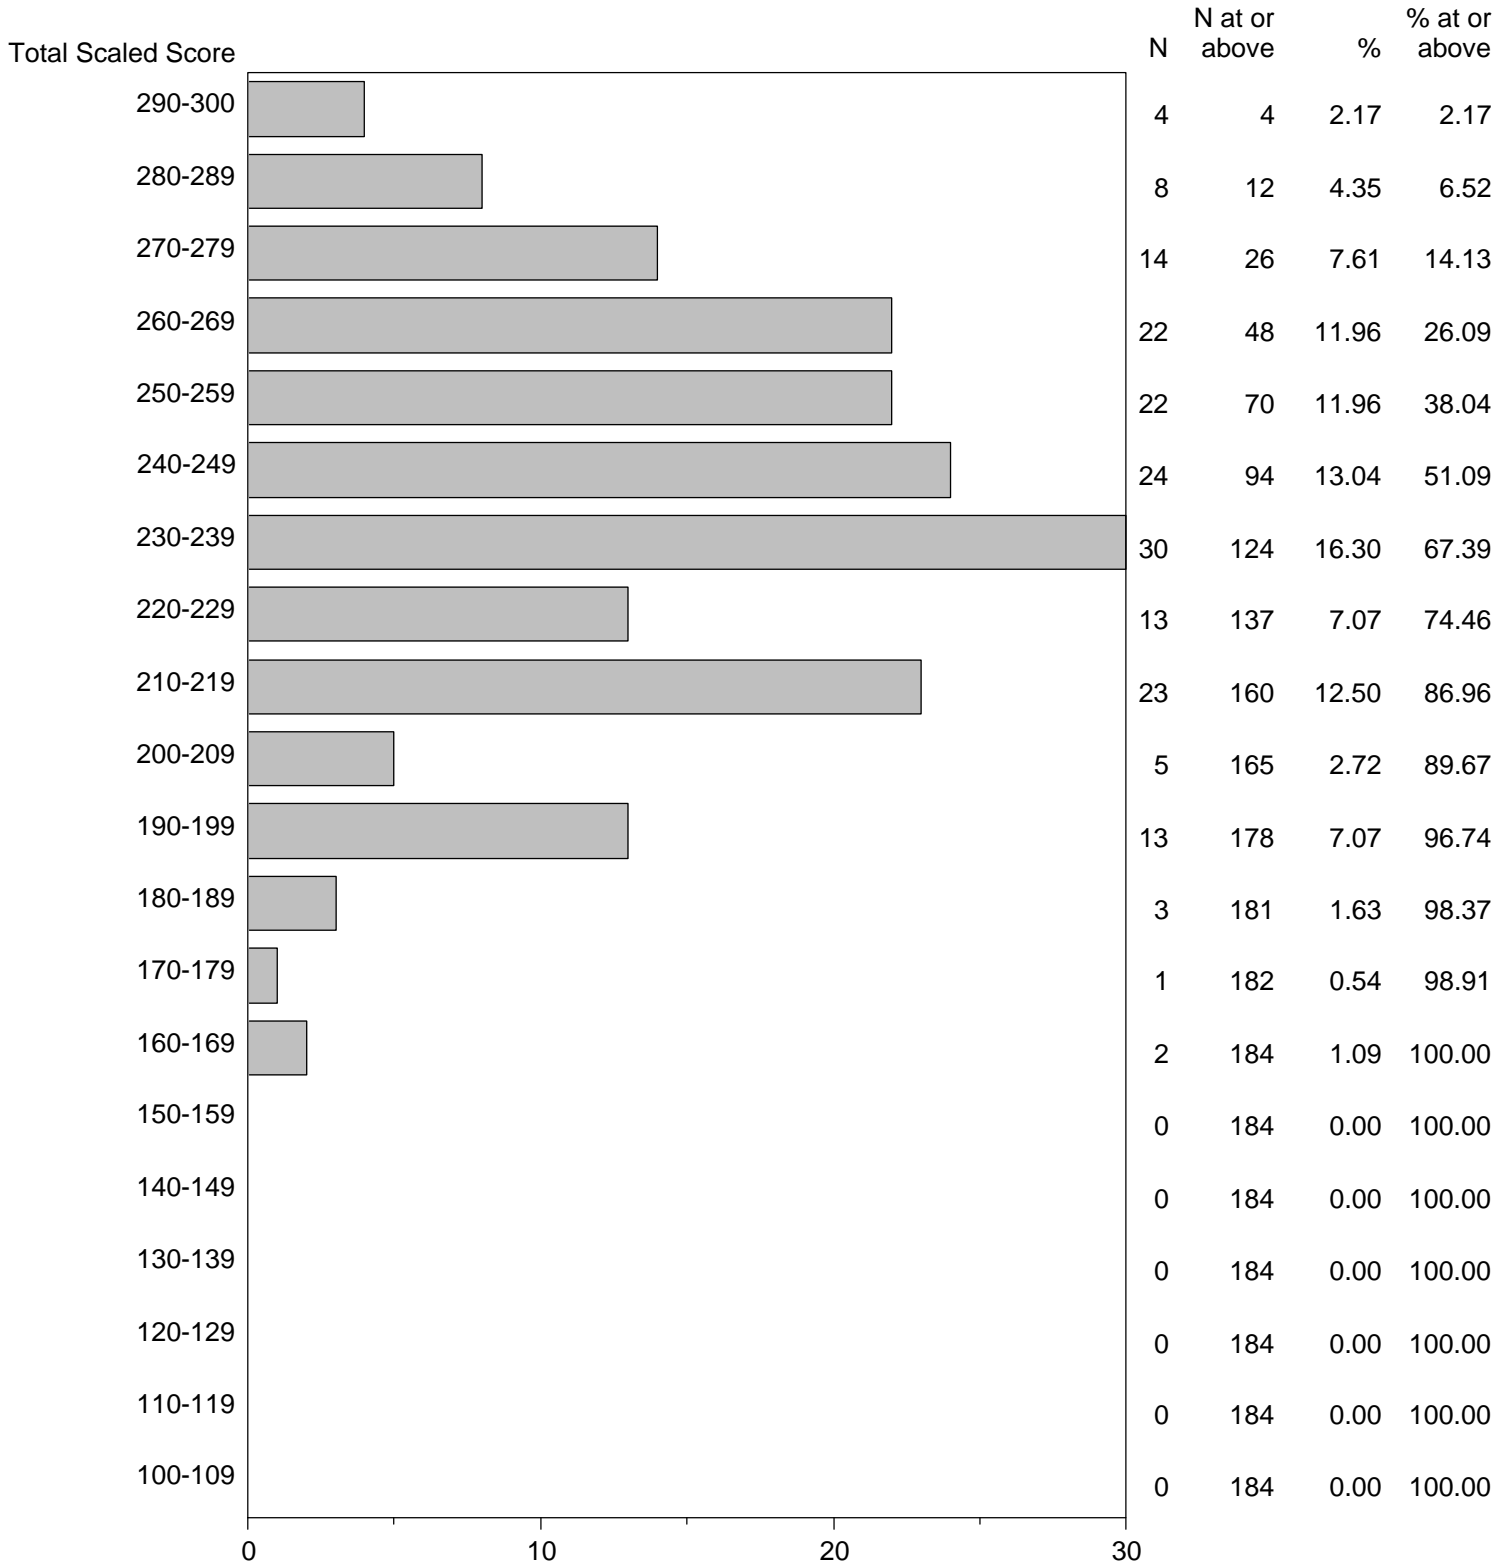

Massachusetts Tests for Educator Licensure (MTEL)
September 1, 2016 - August 31, 2017

TOTAL SCALED SCORE DISTRIBUTION BY TEST FIELD (ALL FORMS)

Test Field=12 Chemistry

NOTE: The accompanying explanatory notes and interpretive cautions are an integral part of this report.