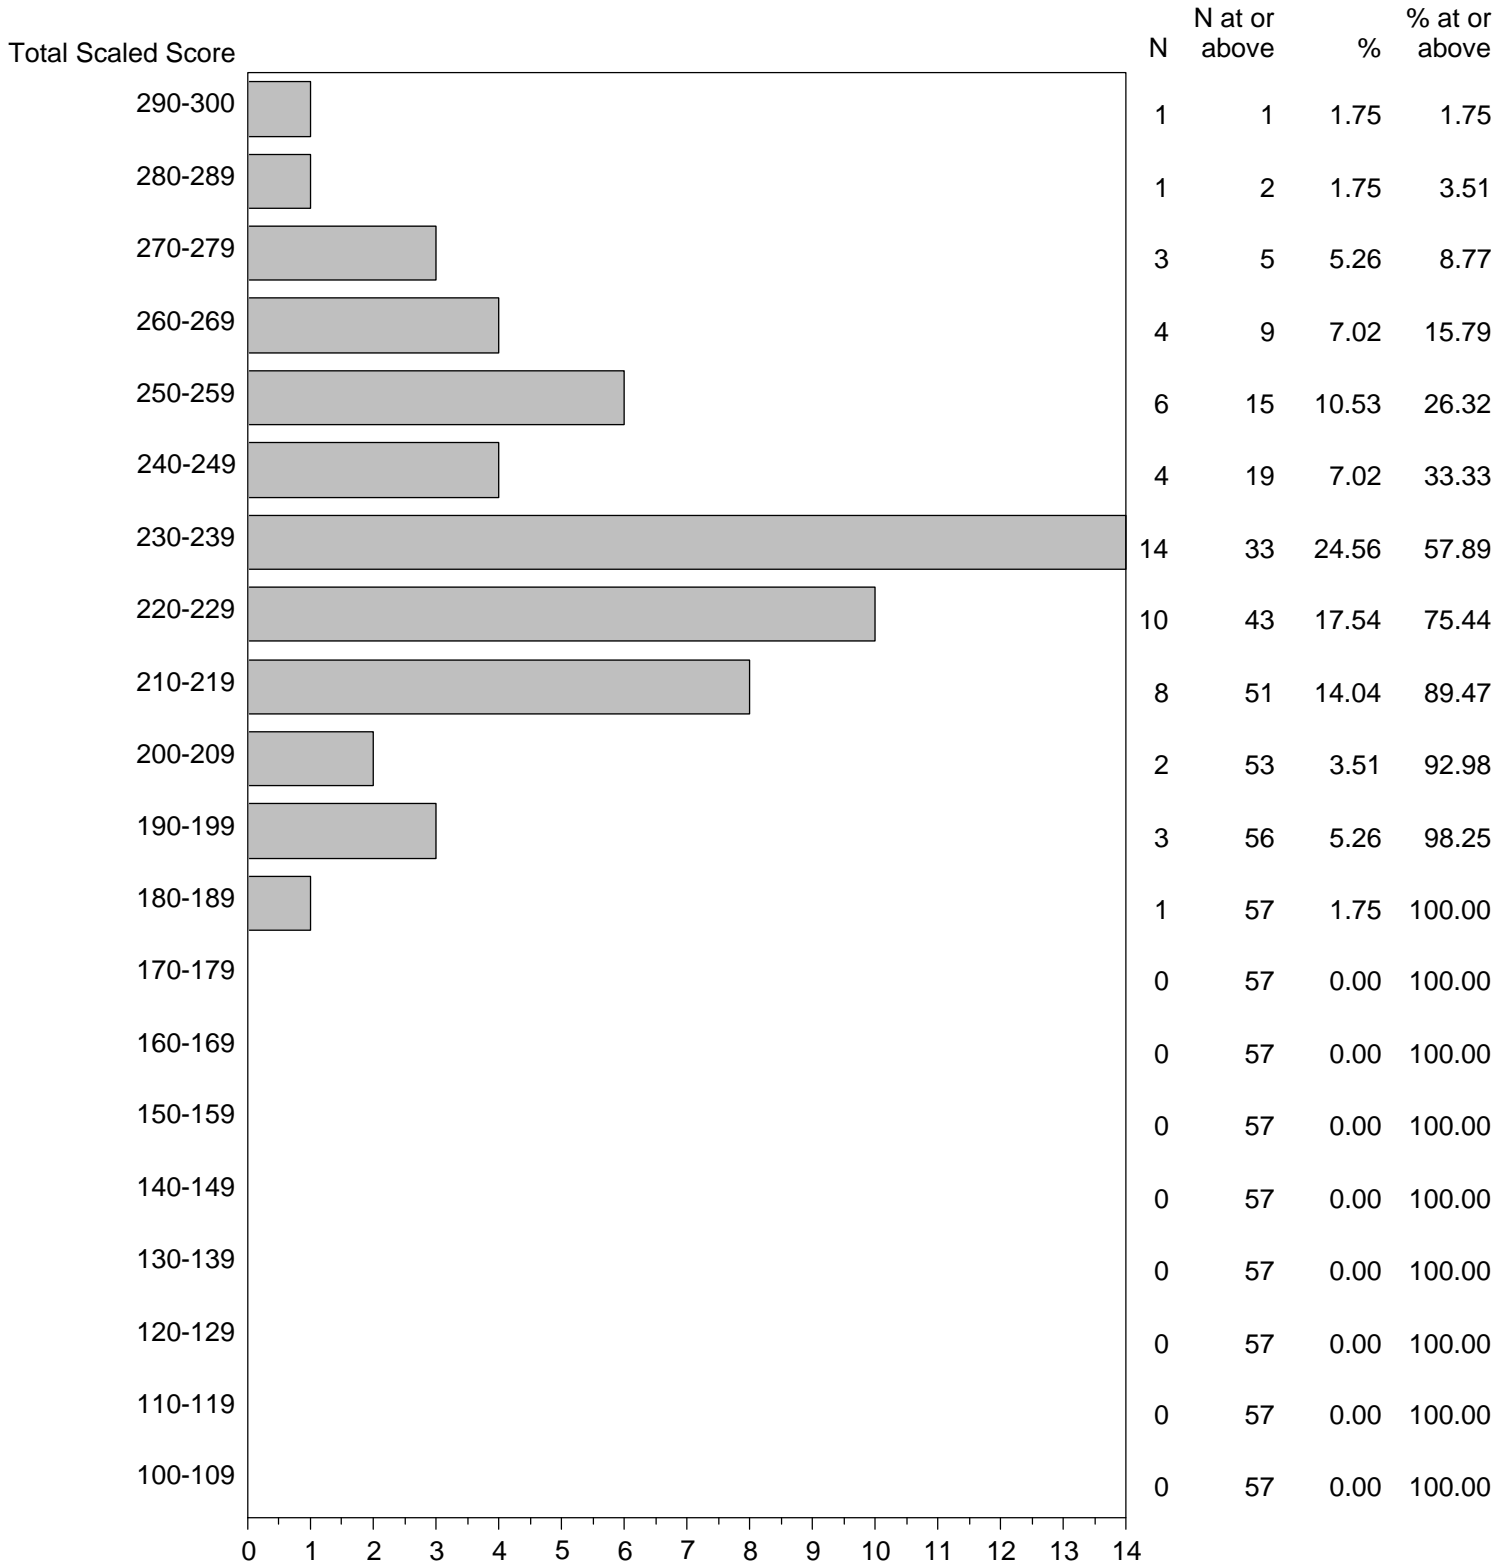

Massachusetts Tests for Educator Licensure (MTEL)
September 1, 2016 - August 31, 2017

TOTAL SCALED SCORE DISTRIBUTION BY TEST FIELD (ALL FORMS)

Test Field=14 Earth Science

NOTE: The accompanying explanatory notes and interpretive cautions are an integral part of this report.