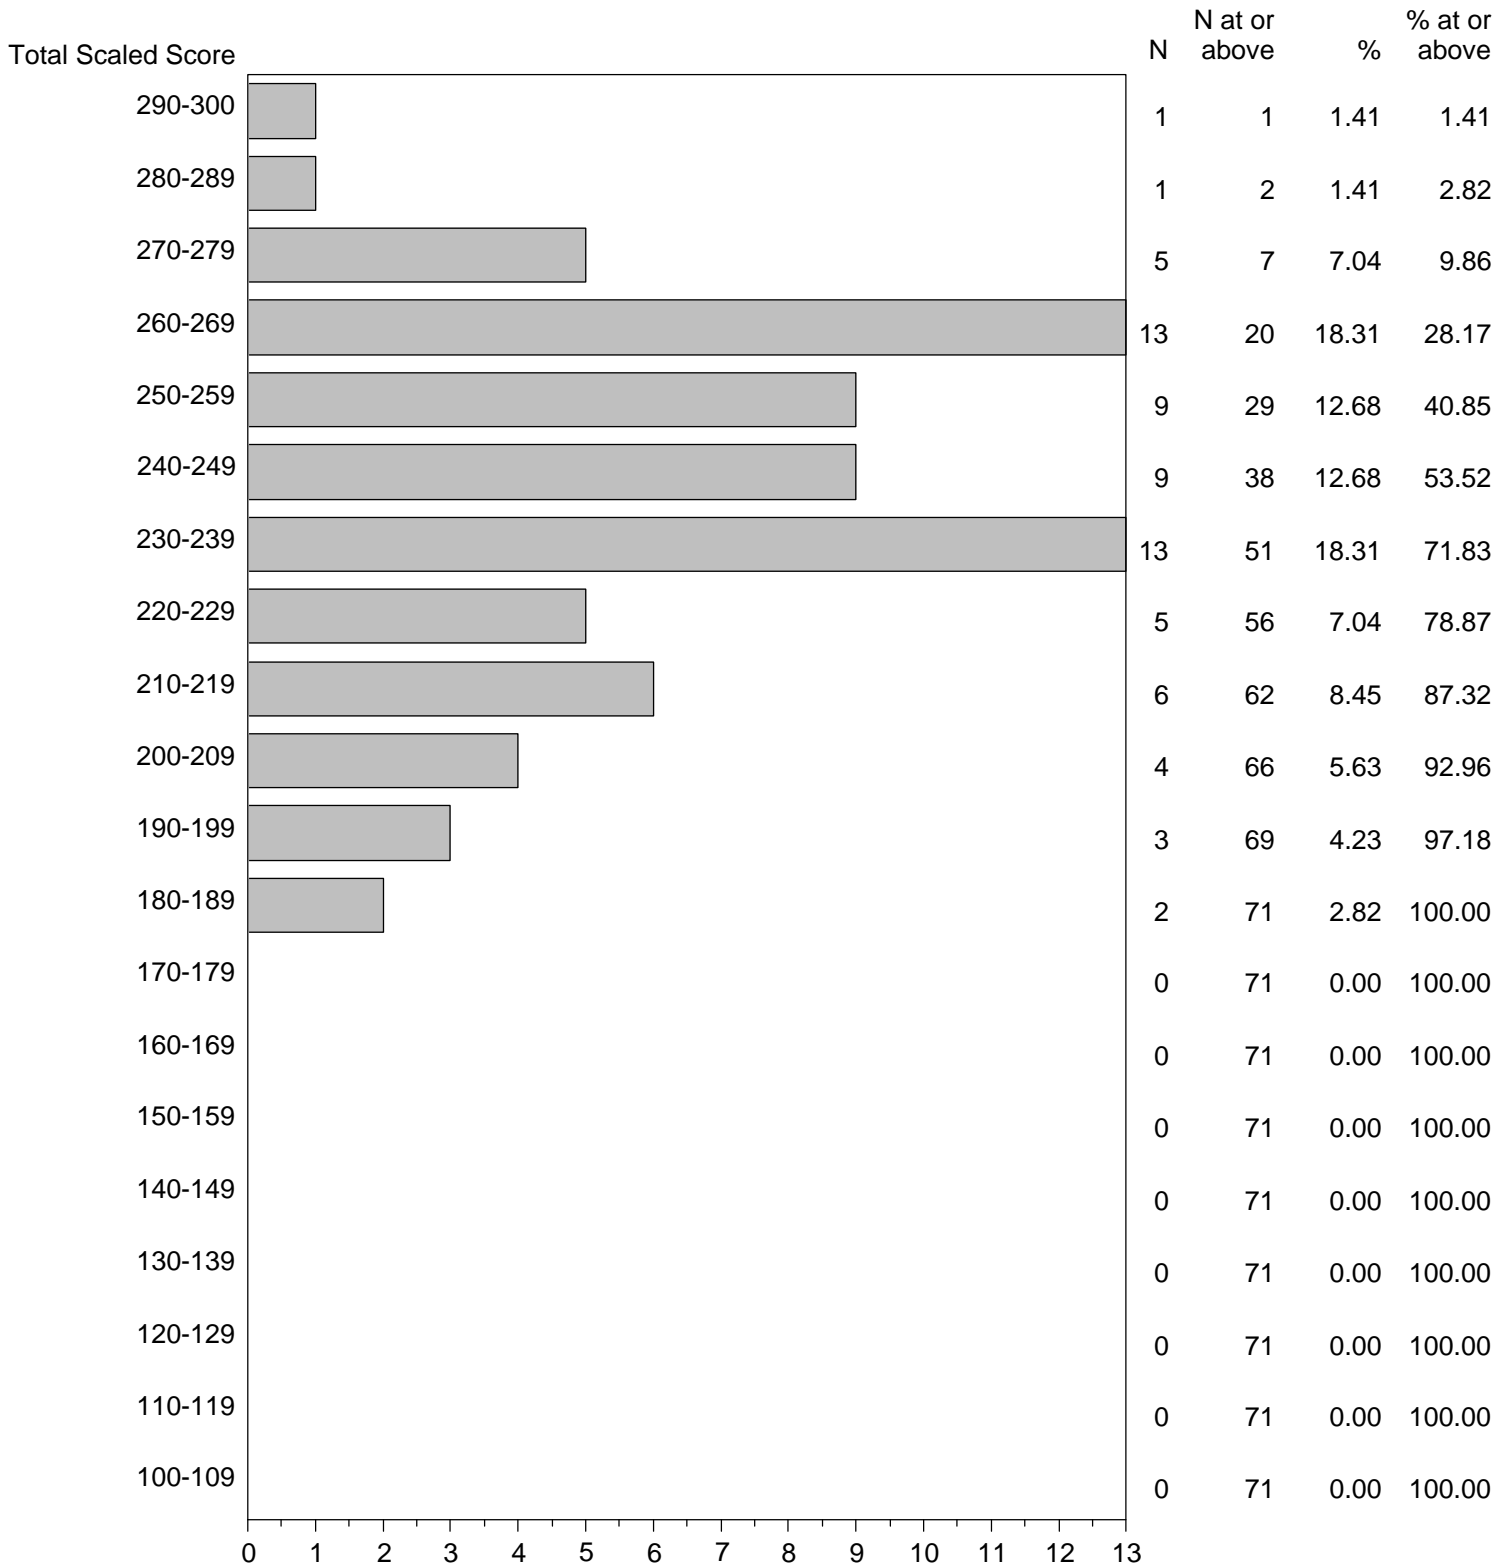

Massachusetts Tests for Educator Licensure (MTEL)
September 1, 2016 - August 31, 2017

TOTAL SCALED SCORE DISTRIBUTION BY TEST FIELD (ALL FORMS)

Test Field=33 Technology/Engineering

NOTE: The accompanying explanatory notes and interpretive cautions are an integral part of this report.