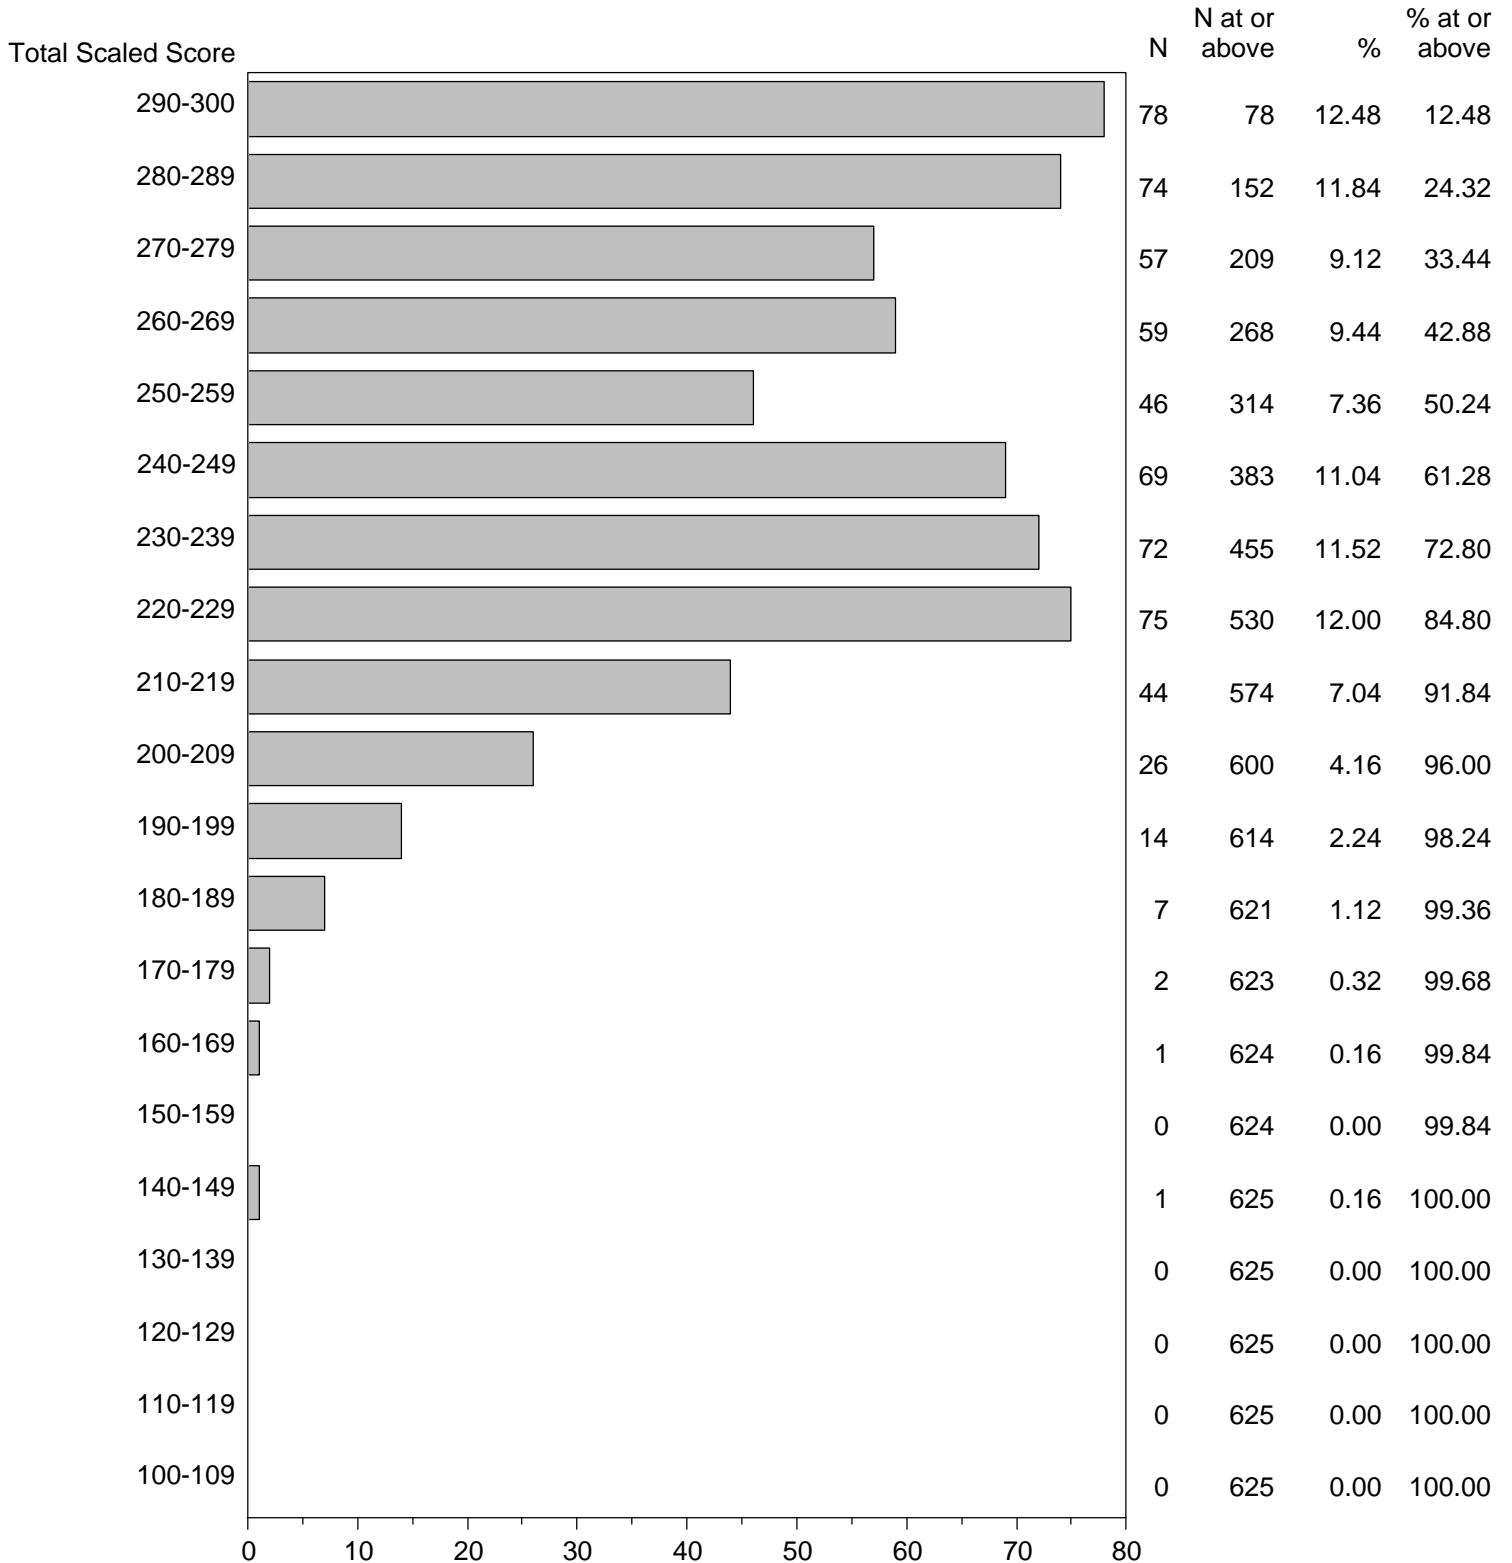

Massachusetts Tests for Educator Licensure (MTEL)
September 1, 2016 - August 31, 2017

TOTAL SCALED SCORE DISTRIBUTION BY TEST FIELD (ALL FORMS)

Test Field=09 Mathematics

NOTE: The accompanying explanatory notes and interpretive cautions are an integral part of this report.