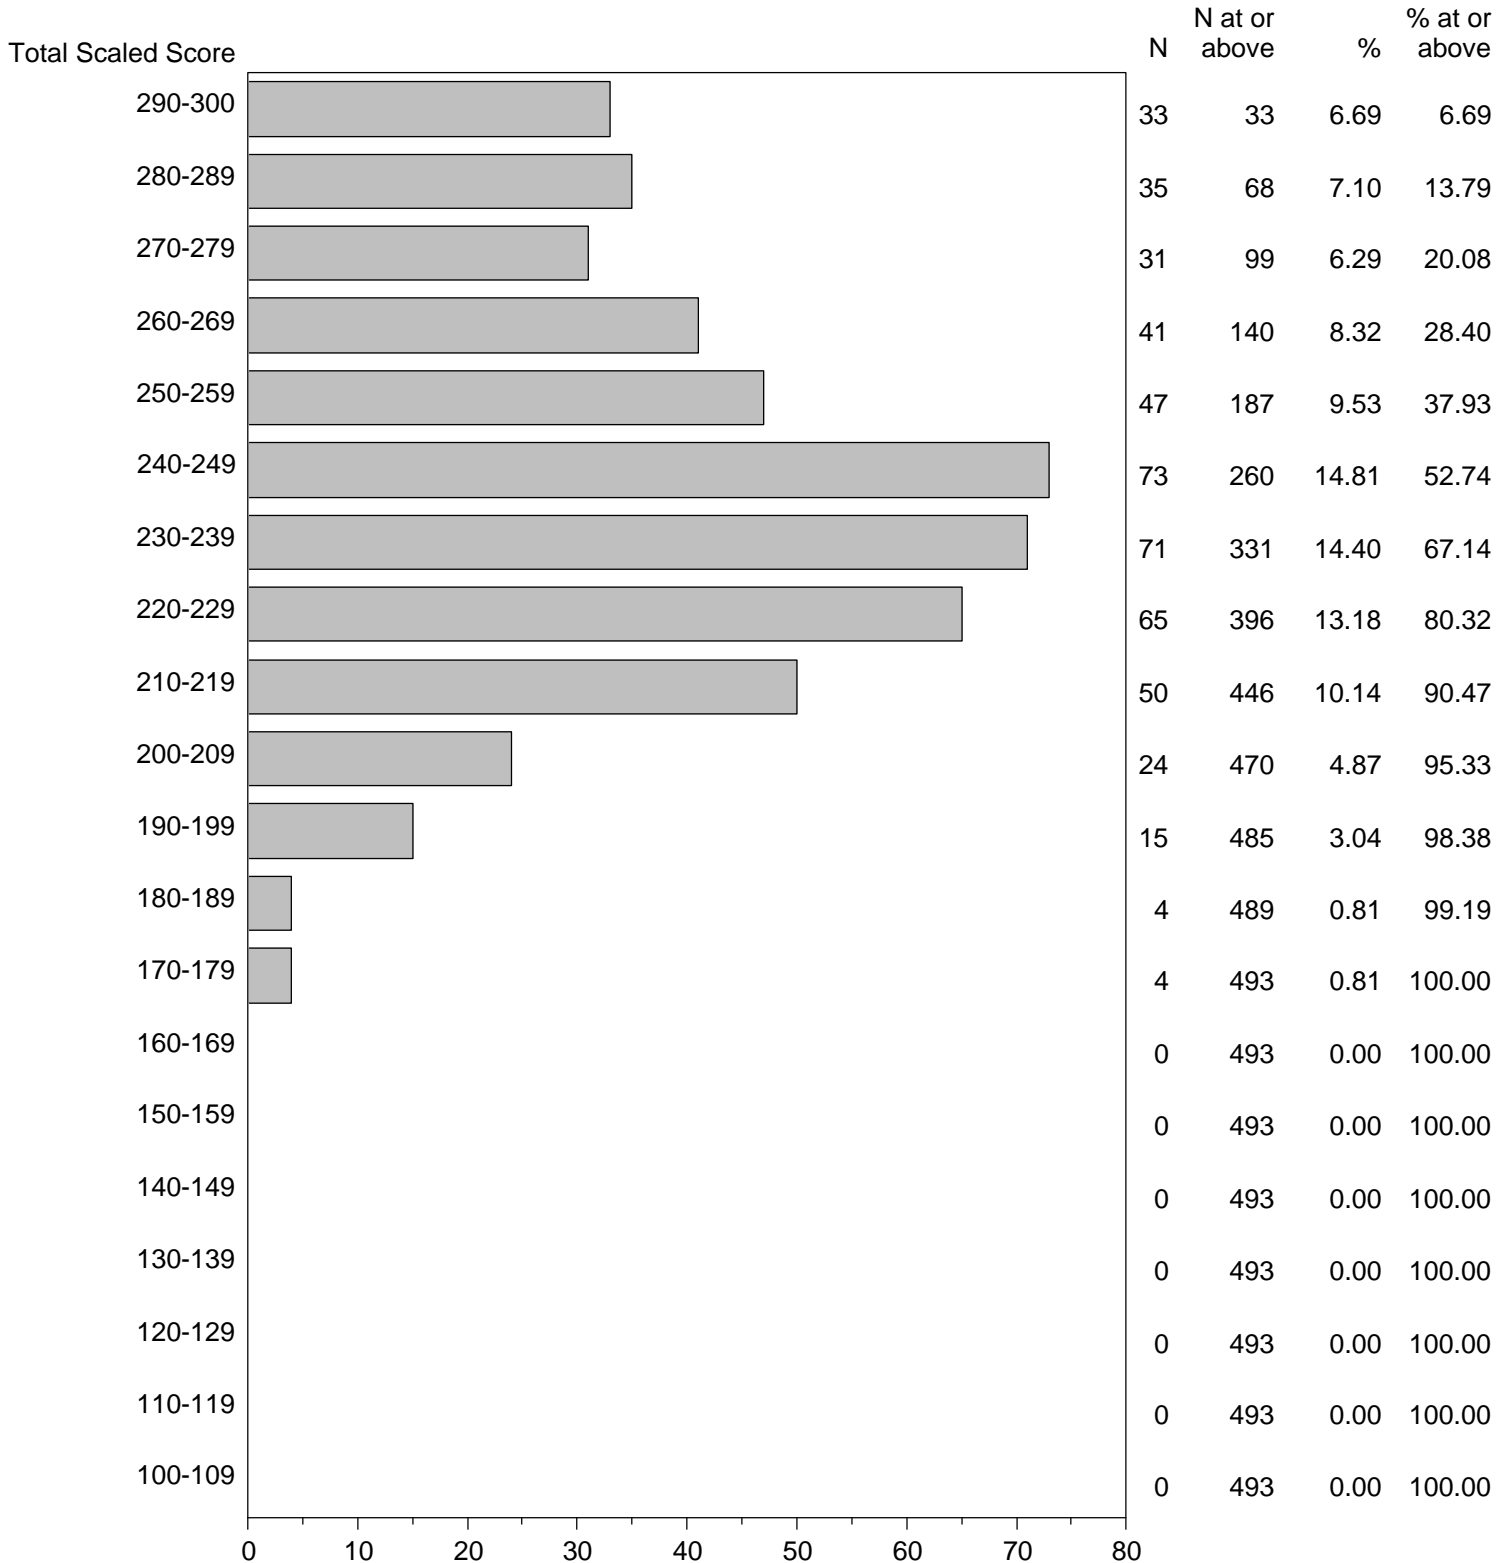

Massachusetts Tests for Educator Licensure (MTEL)
September 1, 2016 - August 31, 2017

TOTAL SCALED SCORE DISTRIBUTION BY TEST FIELD (ALL FORMS)

Test Field=47 Middle School Mathematics

NOTE: The accompanying explanatory notes and interpretive cautions are an integral part of this report.