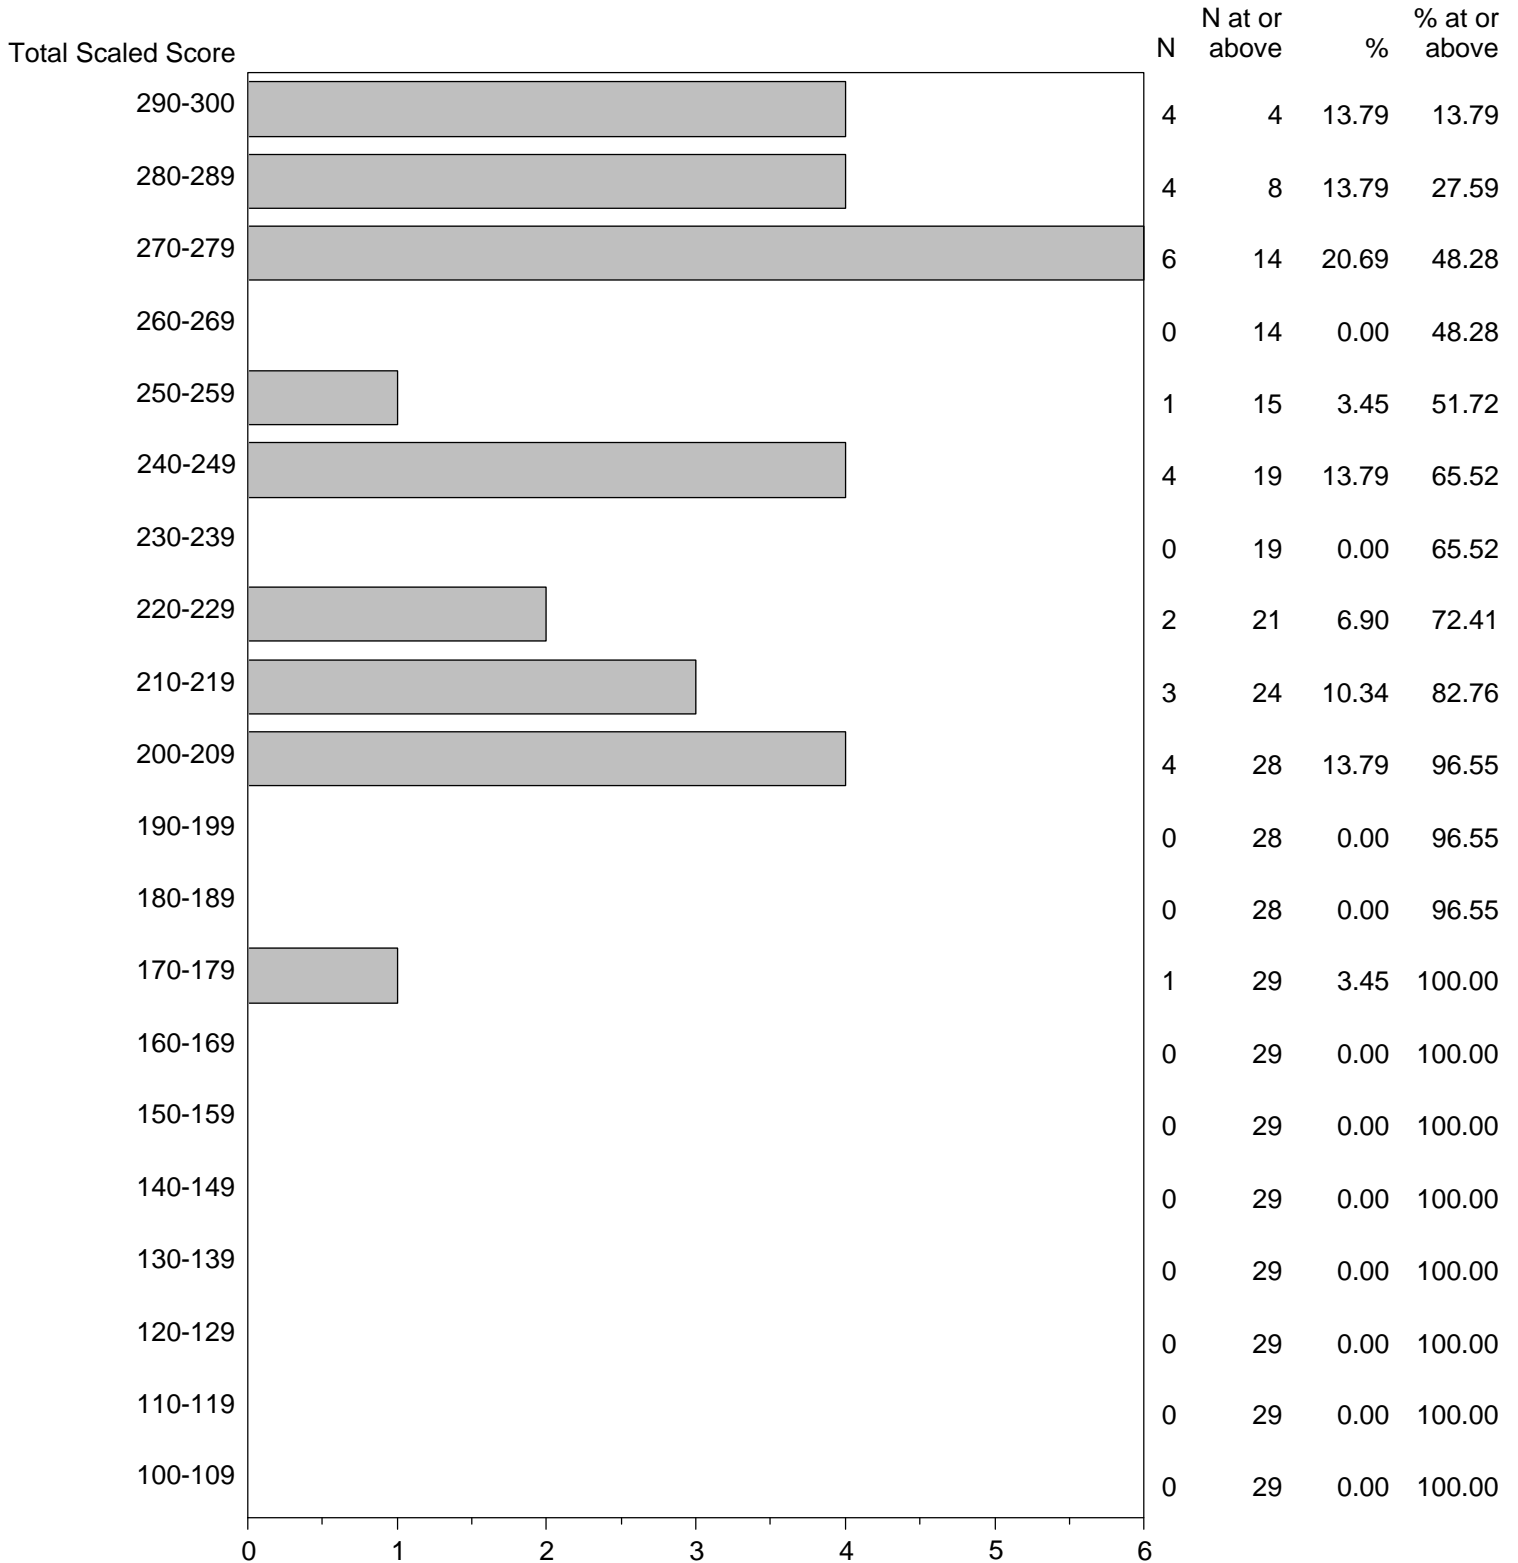

Massachusetts Tests for Educator Licensure (MTEL)
September 1, 2016 - August 31, 2017

TOTAL SCALED SCORE DISTRIBUTION BY TEST FIELD (ALL FORMS)

Test Field=15 Latin and Classical Humanities

NOTE: The accompanying explanatory notes and interpretive cautions are an integral part of this report.