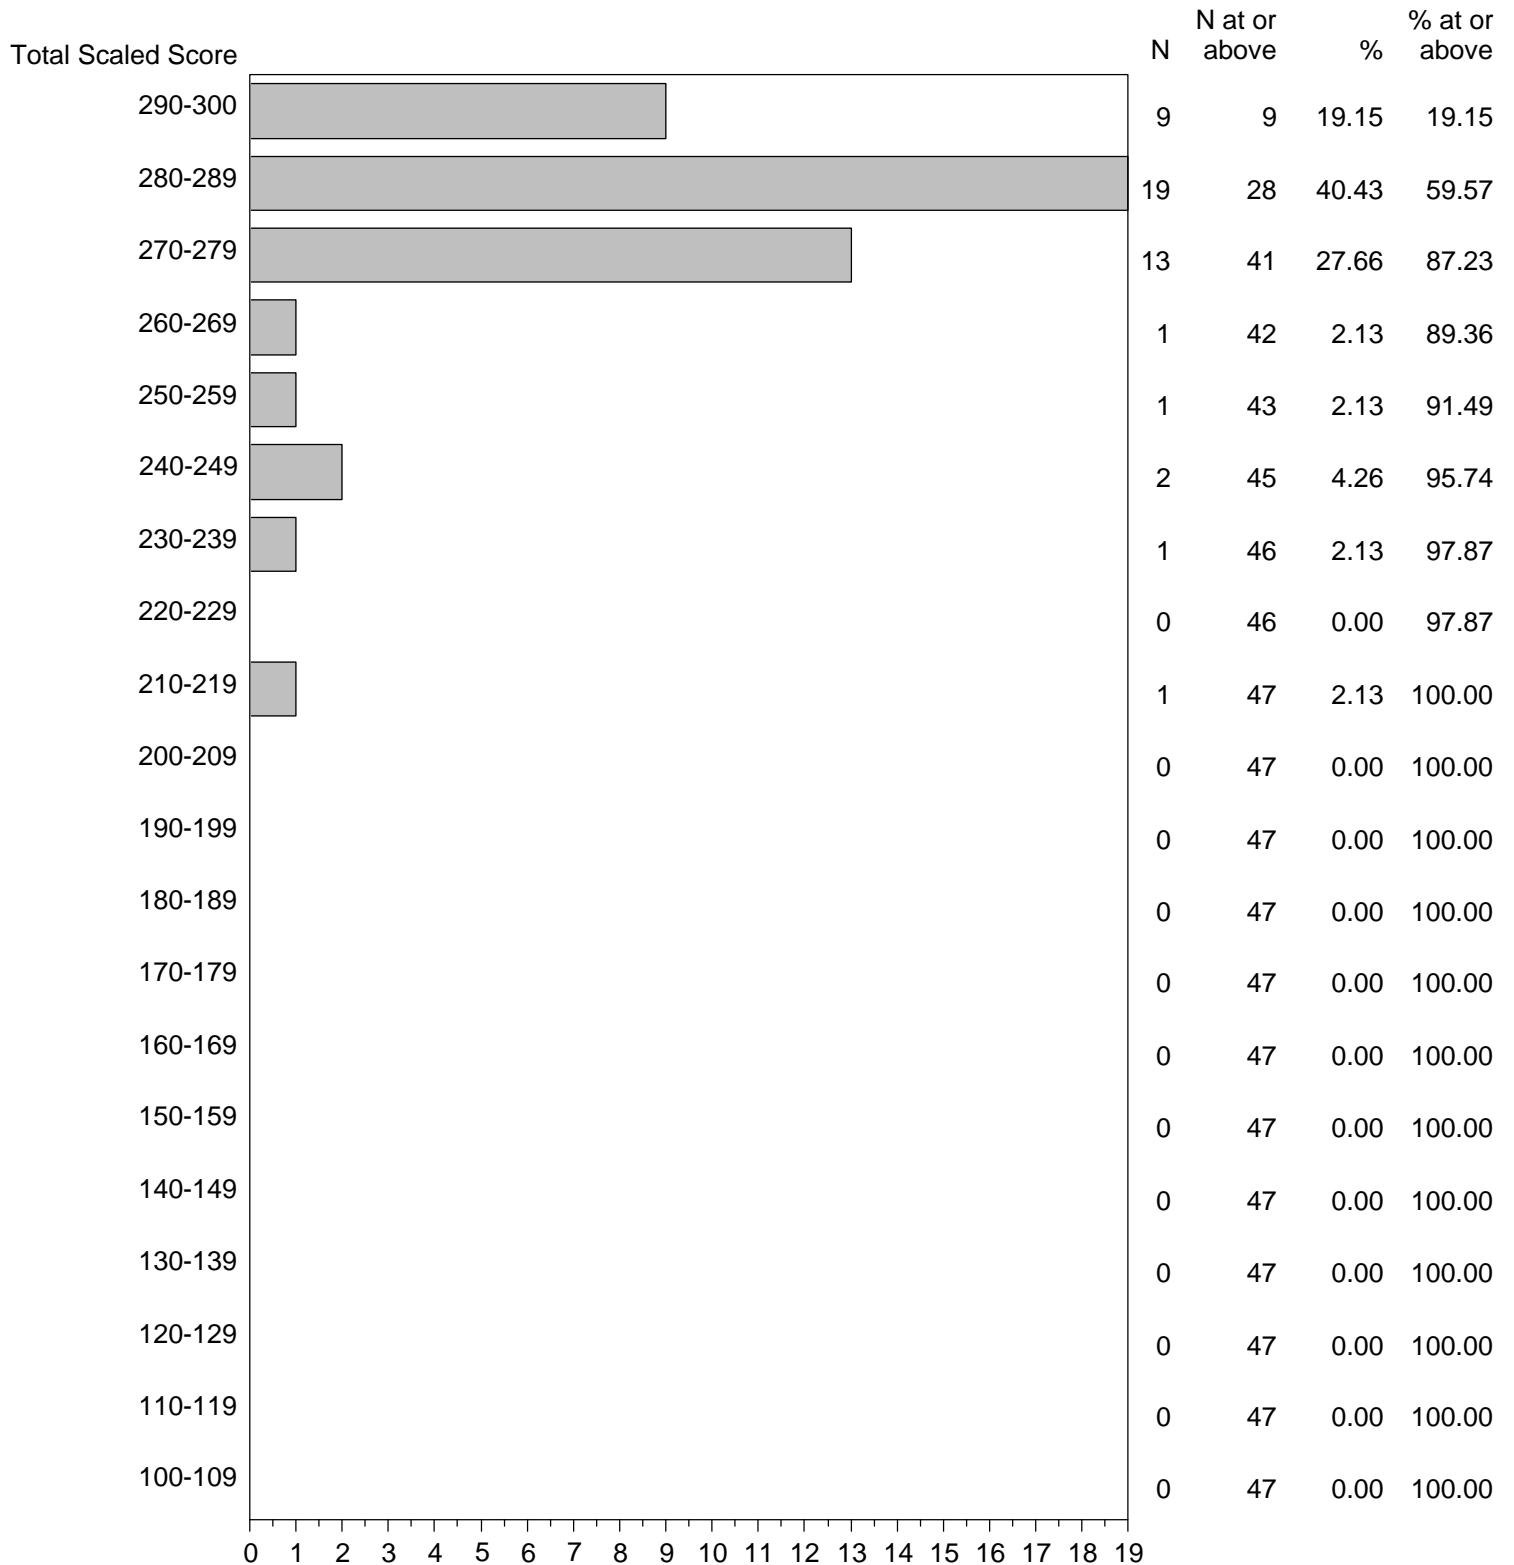

Massachusetts Tests for Educator Licensure (MTEL)
September 1, 2016 - August 31, 2017

TOTAL SCALED SCORE DISTRIBUTION BY TEST FIELD (ALL FORMS)

Test Field=29 Chinese (Mandarin)

NOTE: The accompanying explanatory notes and interpretive cautions are an integral part of this report.