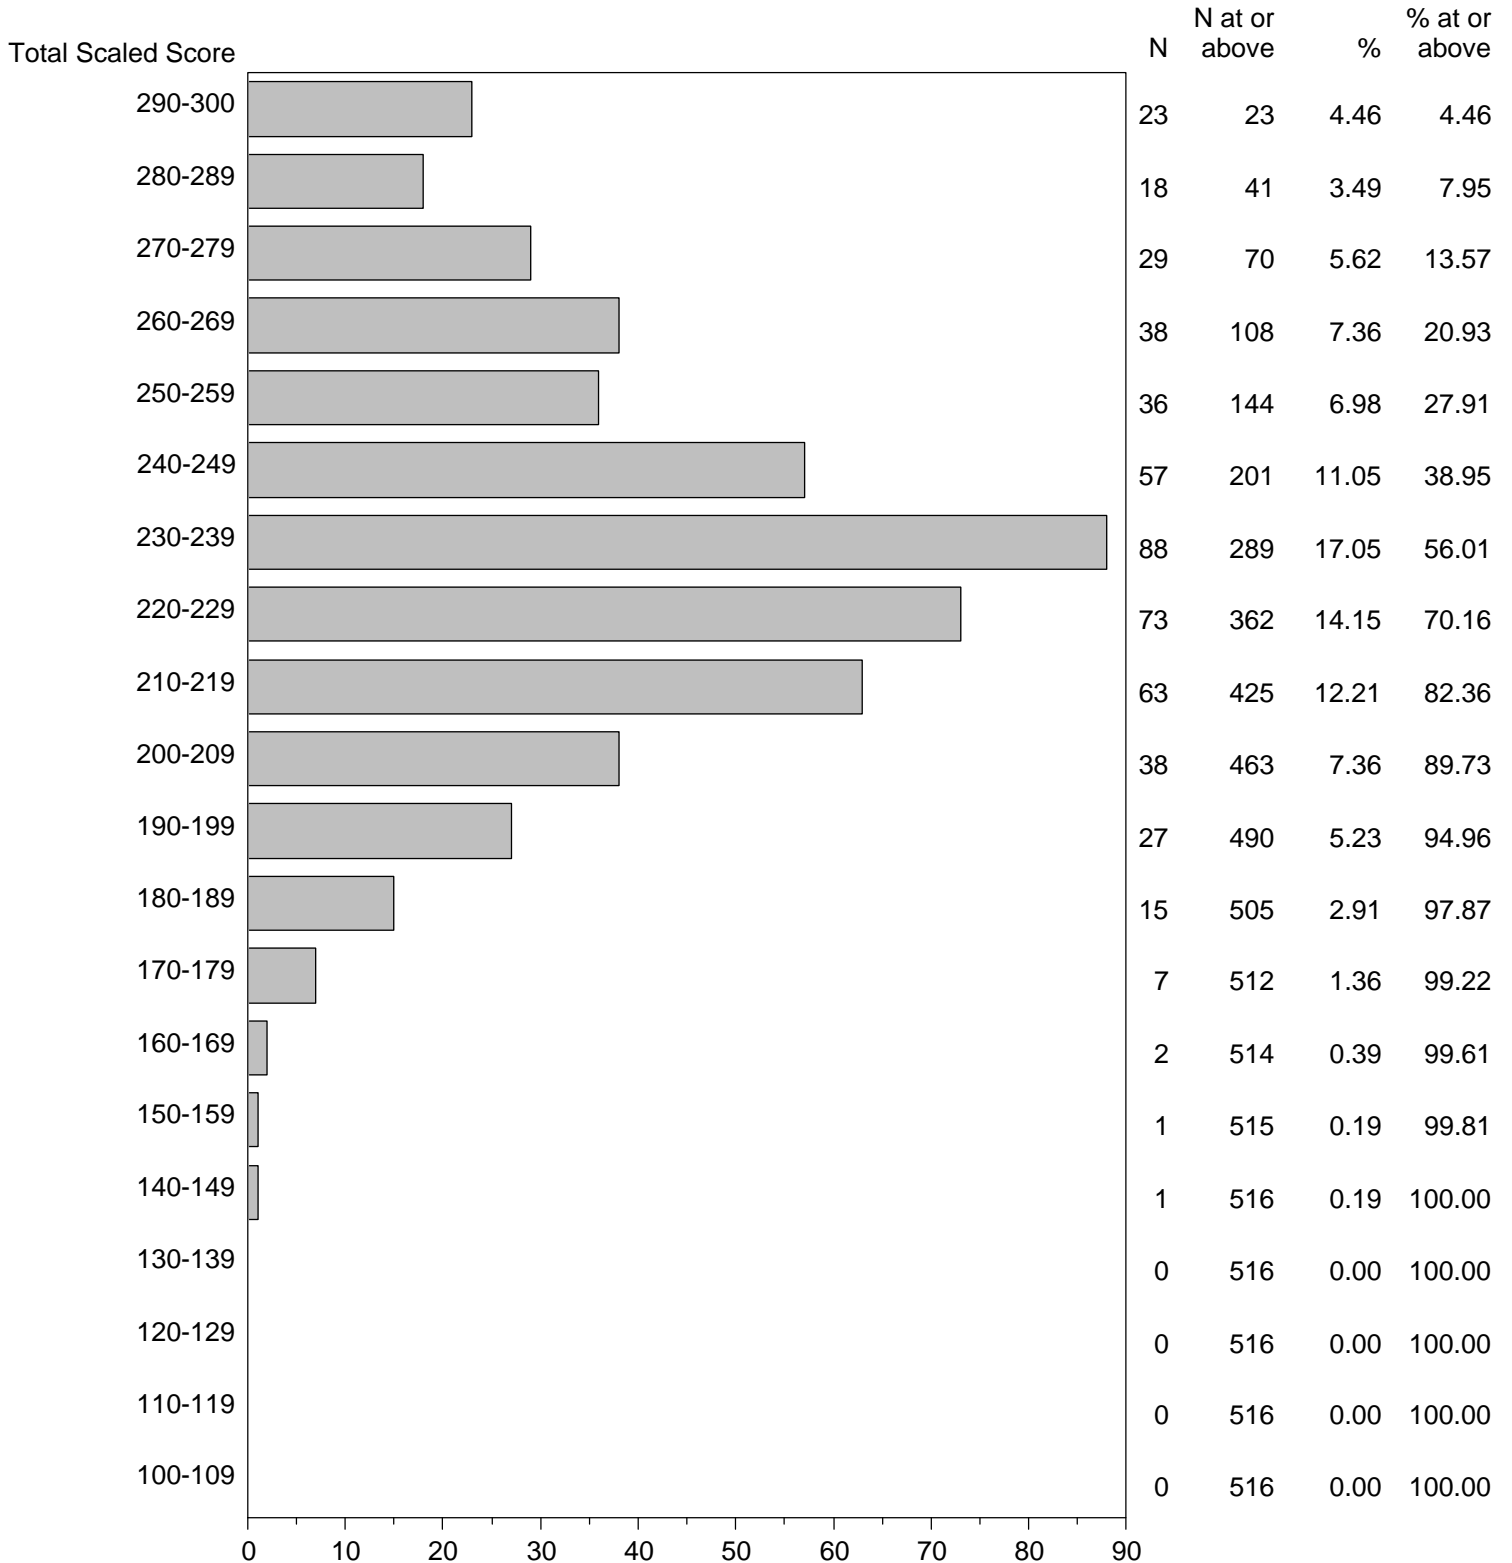

Massachusetts Tests for Educator Licensure (MTEL)
September 1, 2016 - August 31, 2017

TOTAL SCALED SCORE DISTRIBUTION BY TEST FIELD (ALL FORMS)

Test Field=53 Elementary Mathematics

NOTE: The accompanying explanatory notes and interpretive cautions are an integral part of this report.