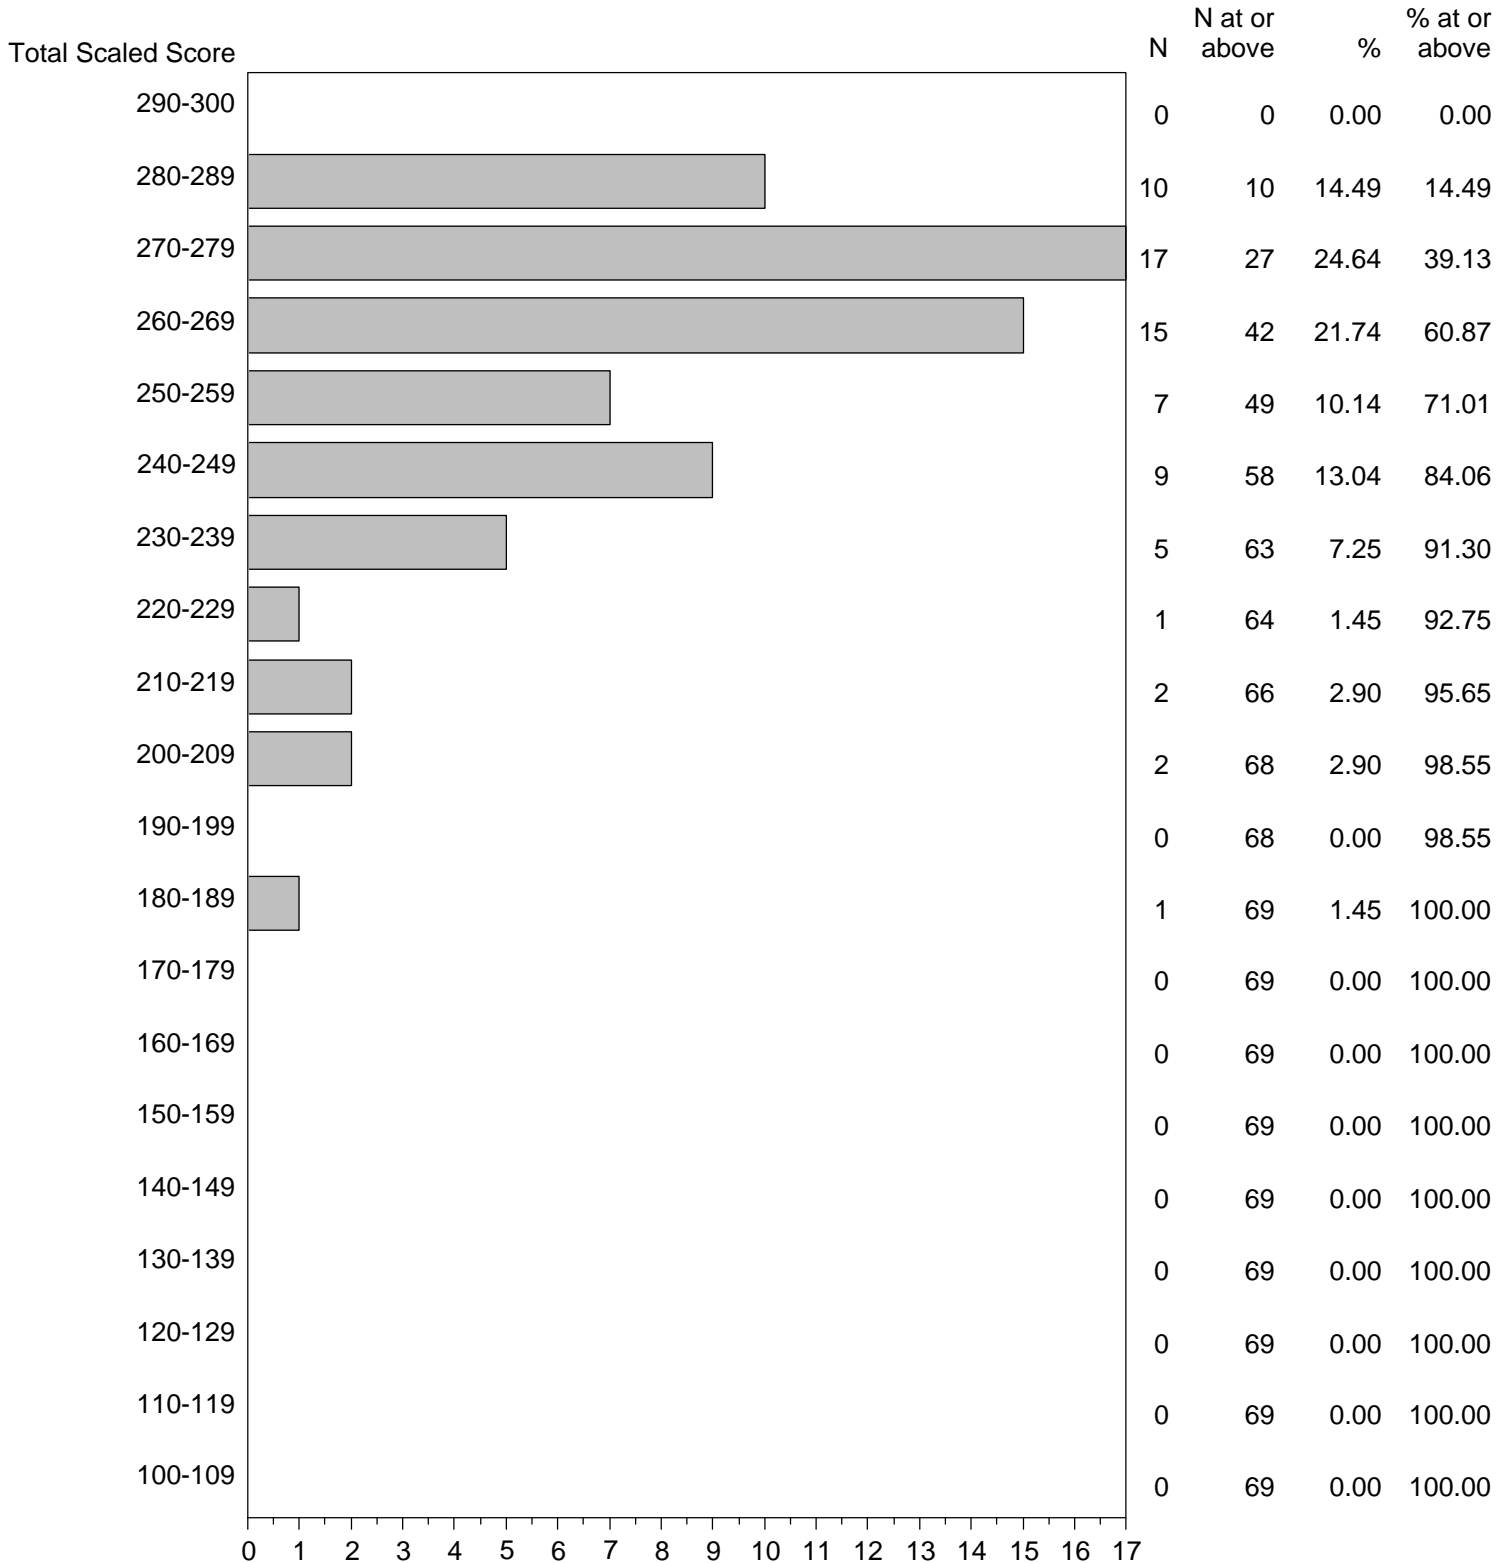

Massachusetts Tests for Educator Licensure (MTEL)
September 1, 2016 - August 31, 2017

TOTAL SCALED SCORE DISTRIBUTION BY TEST FIELD (ALL FORMS)

Test Field=45 Theater

NOTE: The accompanying explanatory notes and interpretive cautions are an integral part of this report.