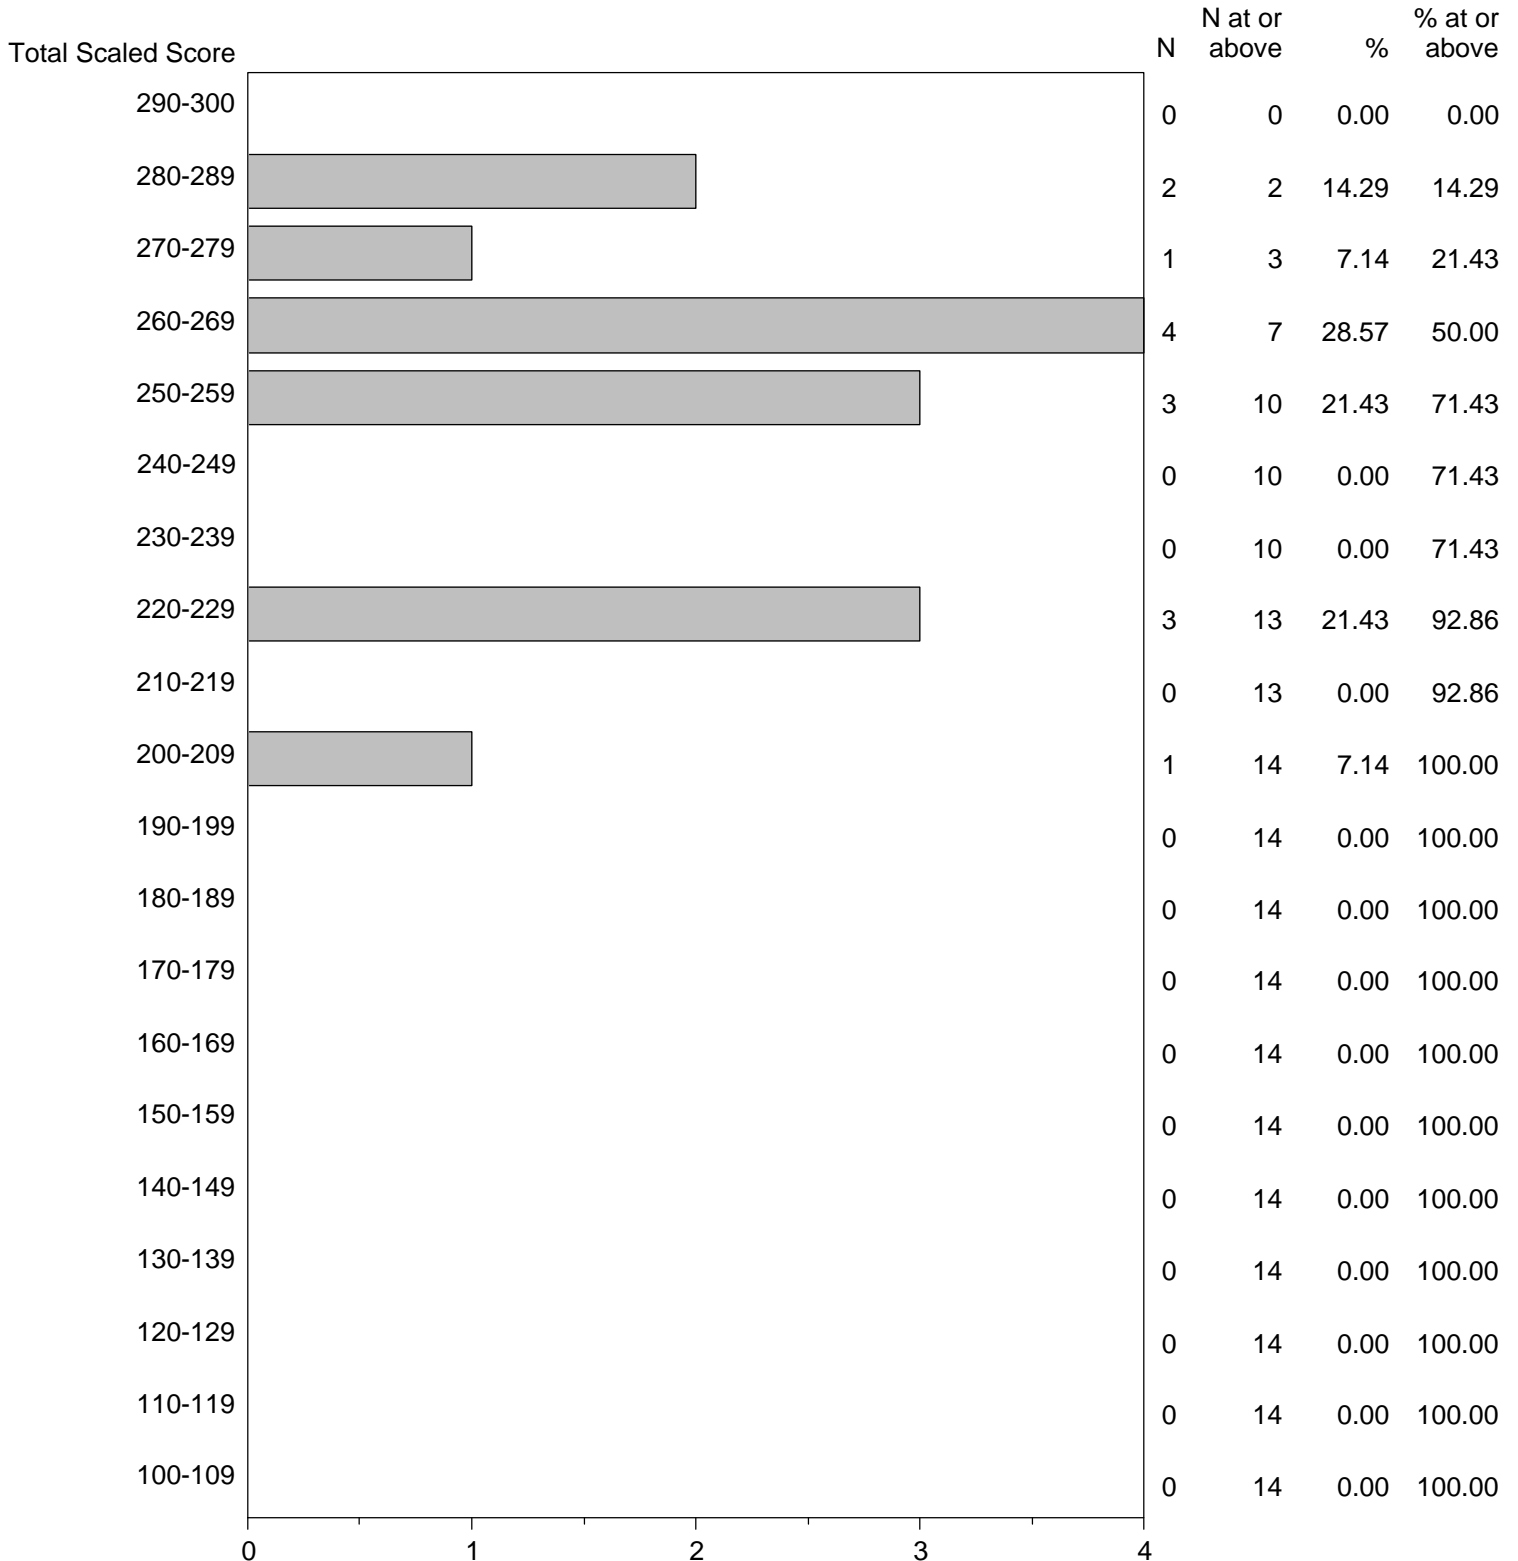

Massachusetts Tests for Educator Licensure (MTEL)
September 1, 2016 - August 31, 2017

TOTAL SCALED SCORE DISTRIBUTION BY TEST FIELD (ALL FORMS)

Test Field=55 Adult Basic Education

NOTE: The accompanying explanatory notes and interpretive cautions are an integral part of this report.