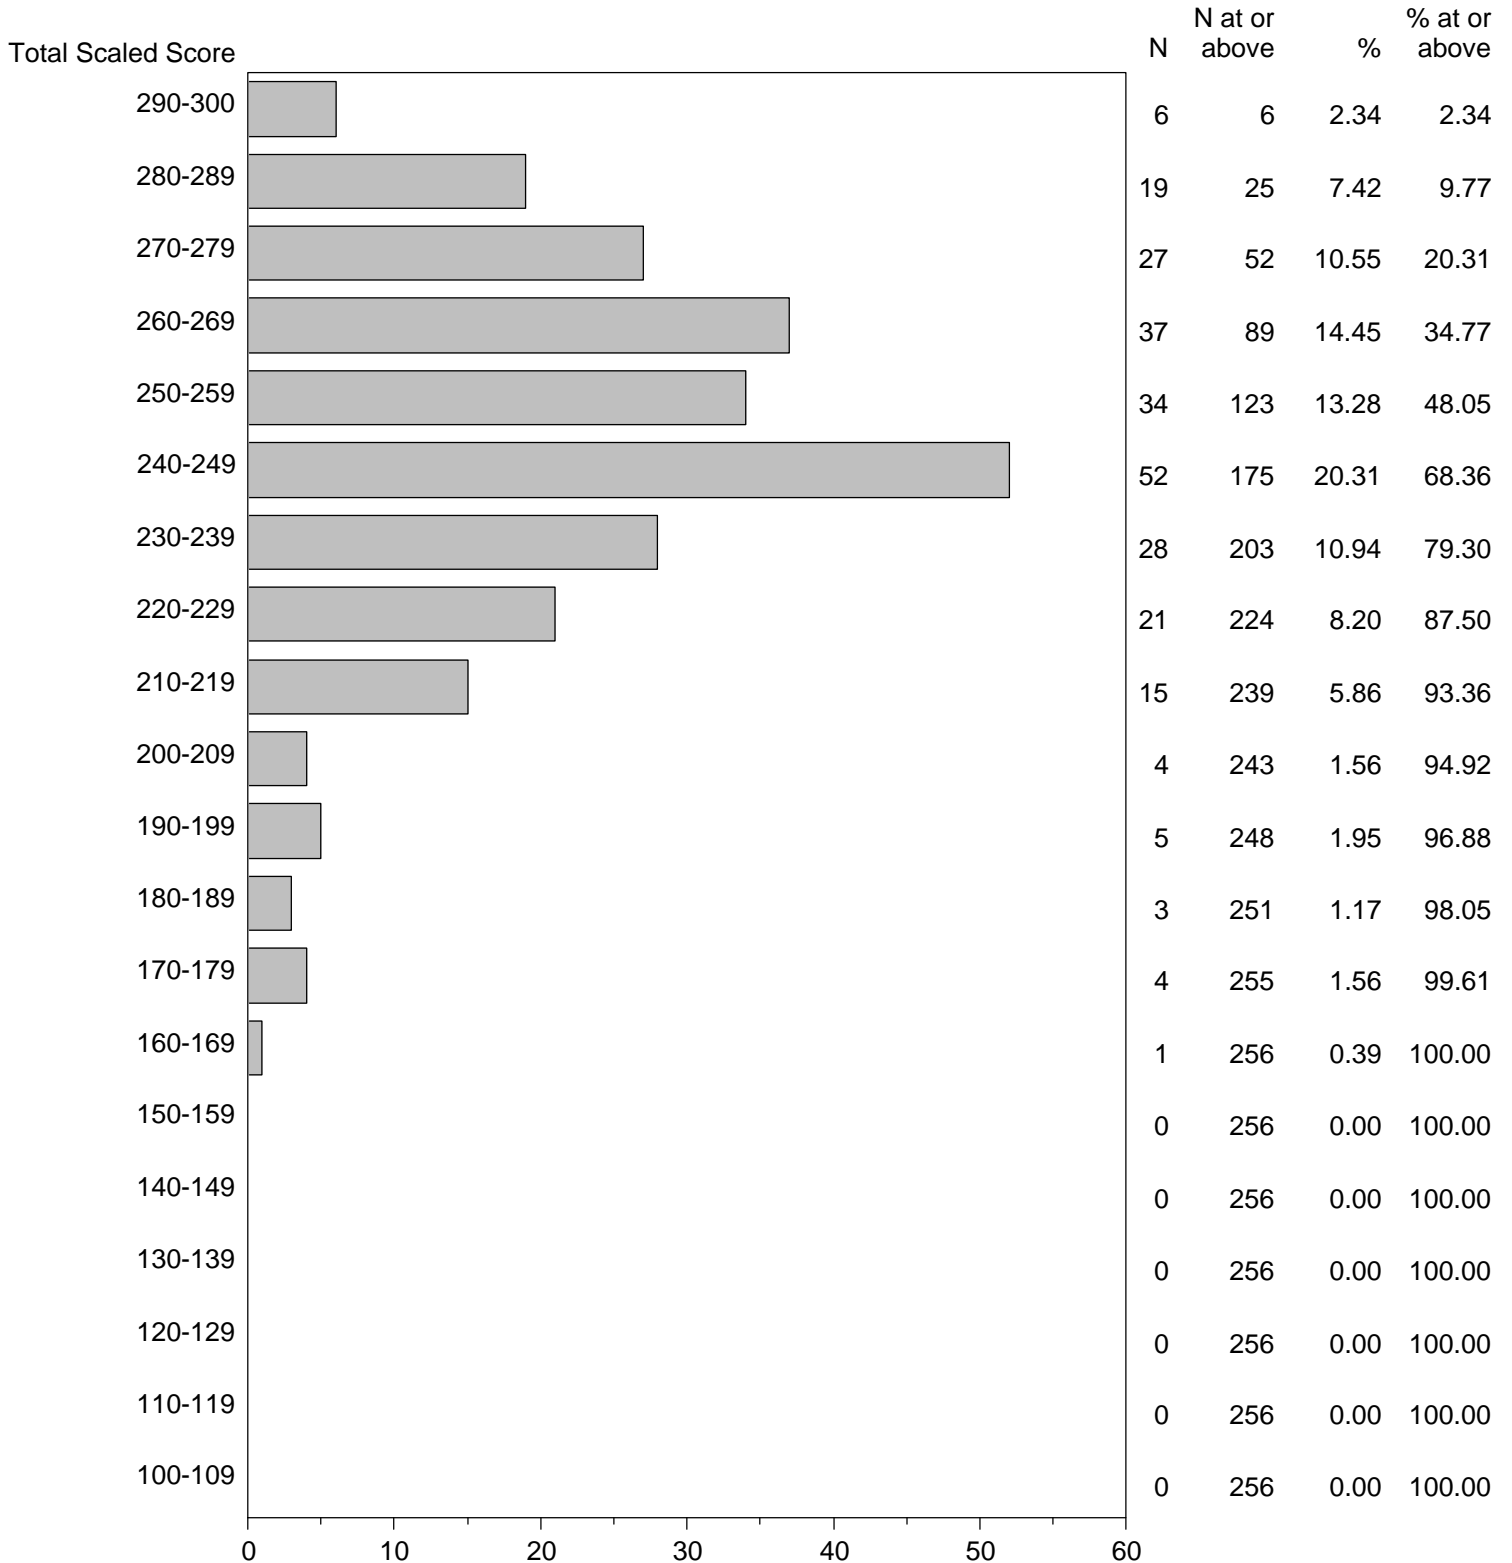

Massachusetts Tests for Educator Licensure (MTEL)
September 1, 2016 - August 31, 2017

TOTAL SCALED SCORE DISTRIBUTION BY TEST FIELD (ALL FORMS)

Test Field=91 Vocational Technical Literacy Skills Test - Writing

NOTE: The accompanying explanatory notes and interpretive cautions are an integral part of this report.