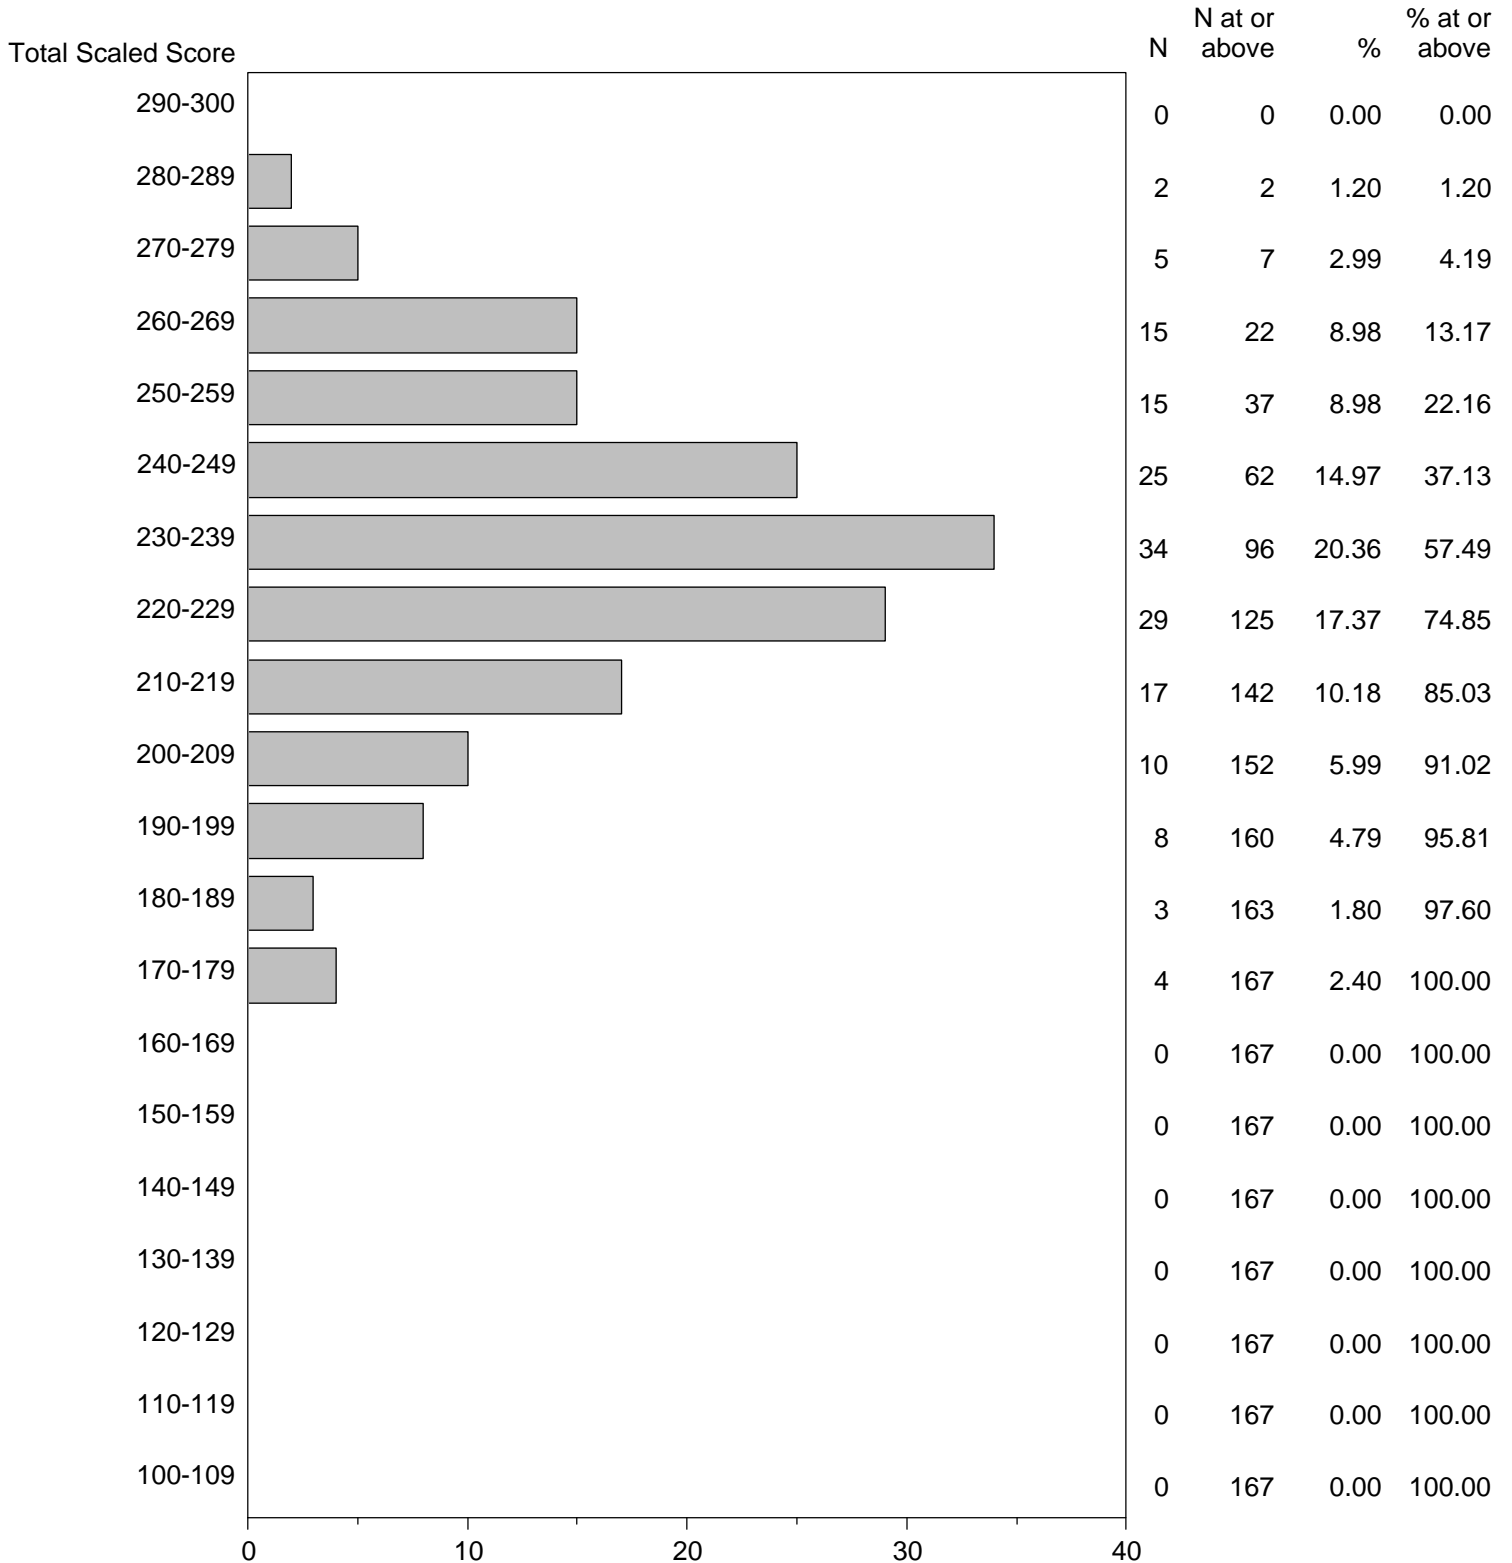

Massachusetts Tests for Educator Licensure (MTEL)
September 1, 2016 - August 31, 2017

TOTAL SCALED SCORE DISTRIBUTION BY TEST FIELD (ALL FORMS)

Test Field=50 Middle School Humanities

NOTE: The accompanying explanatory notes and interpretive cautions are an integral part of this report.