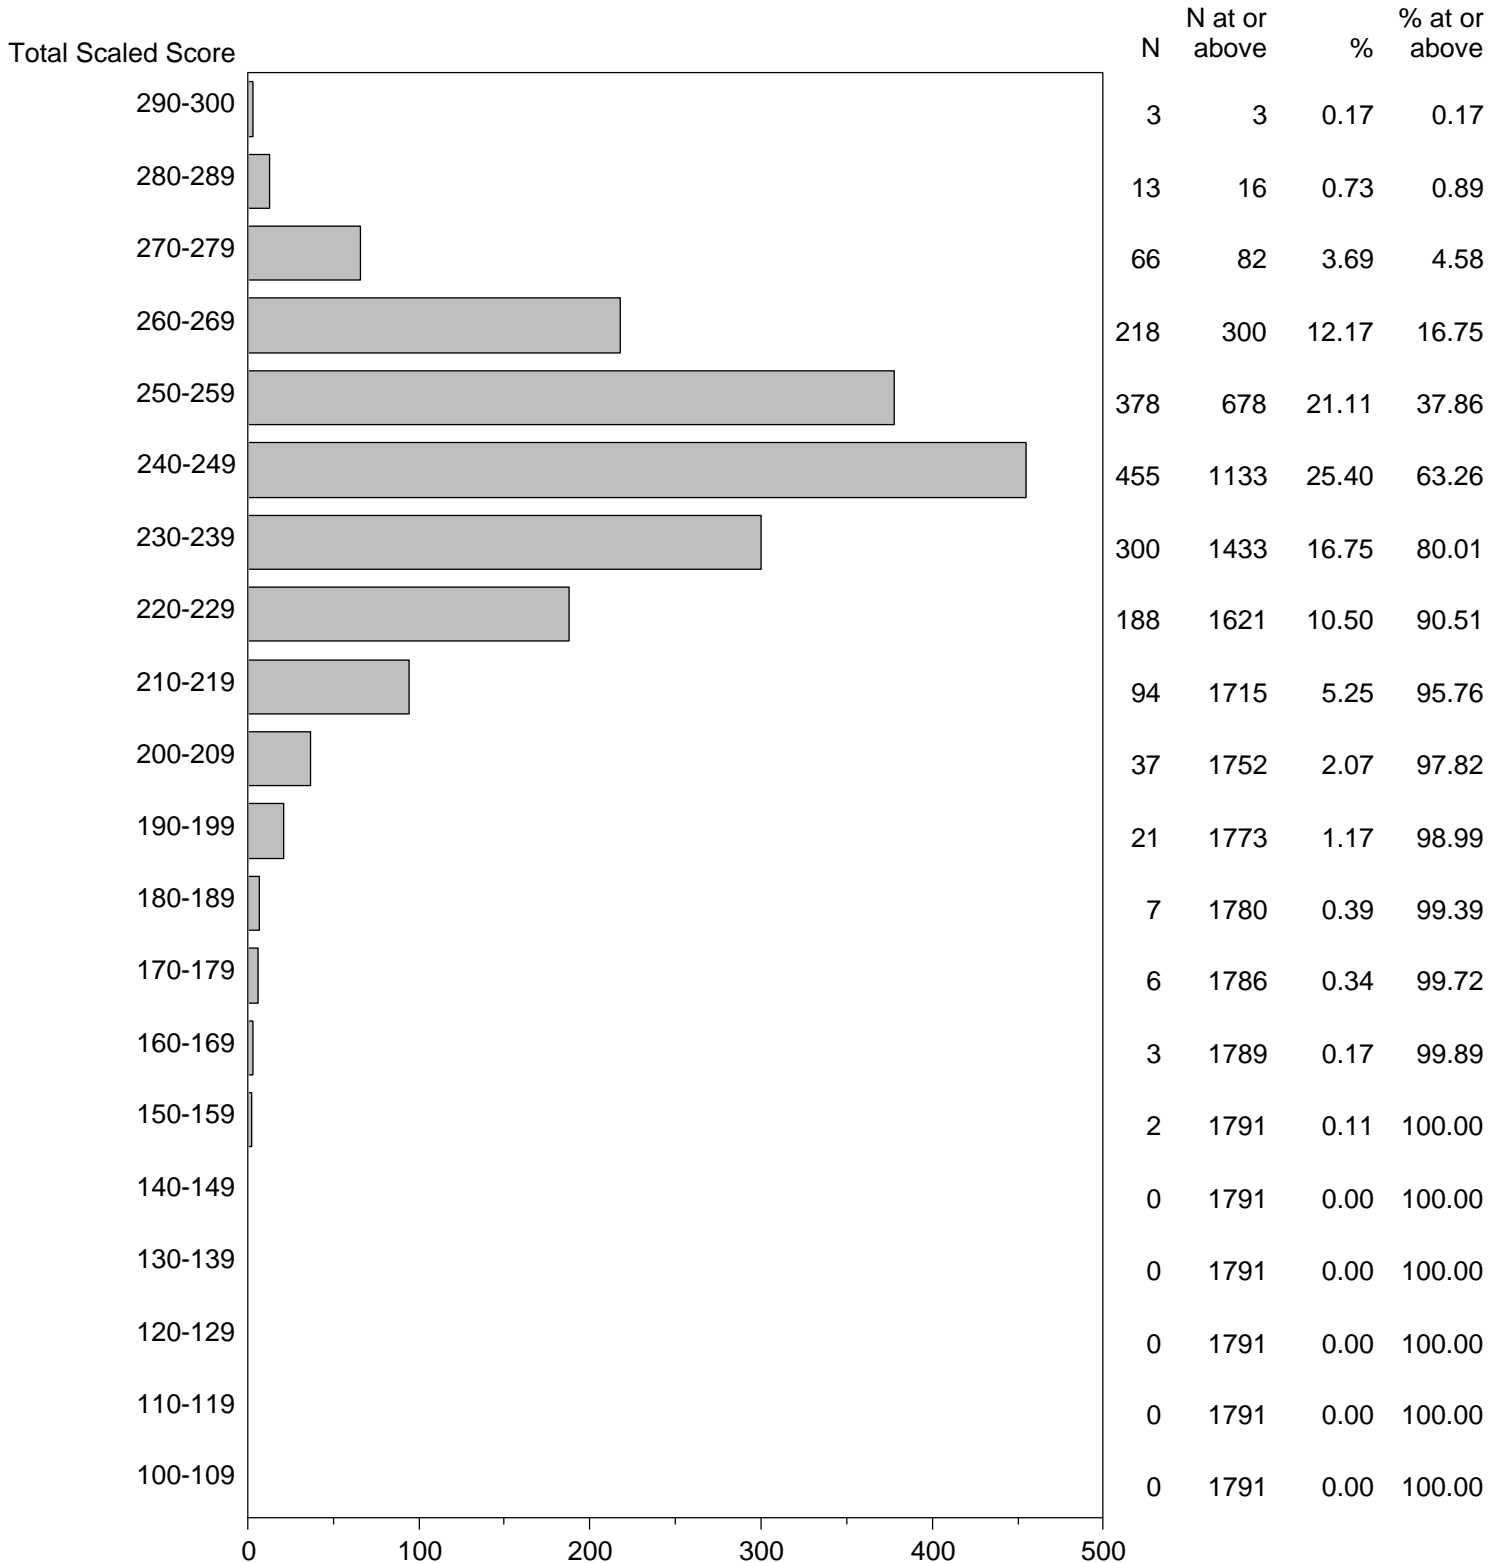

Massachusetts Tests for Educator Licensure (MTEL)
September 1, 2016 - August 31, 2017

TOTAL SCALED SCORE DISTRIBUTION BY TEST FIELD (ALL FORMS)

Test Field=56 Sheltered English Immersion

NOTE: The accompanying explanatory notes and interpretive cautions are an integral part of this report.