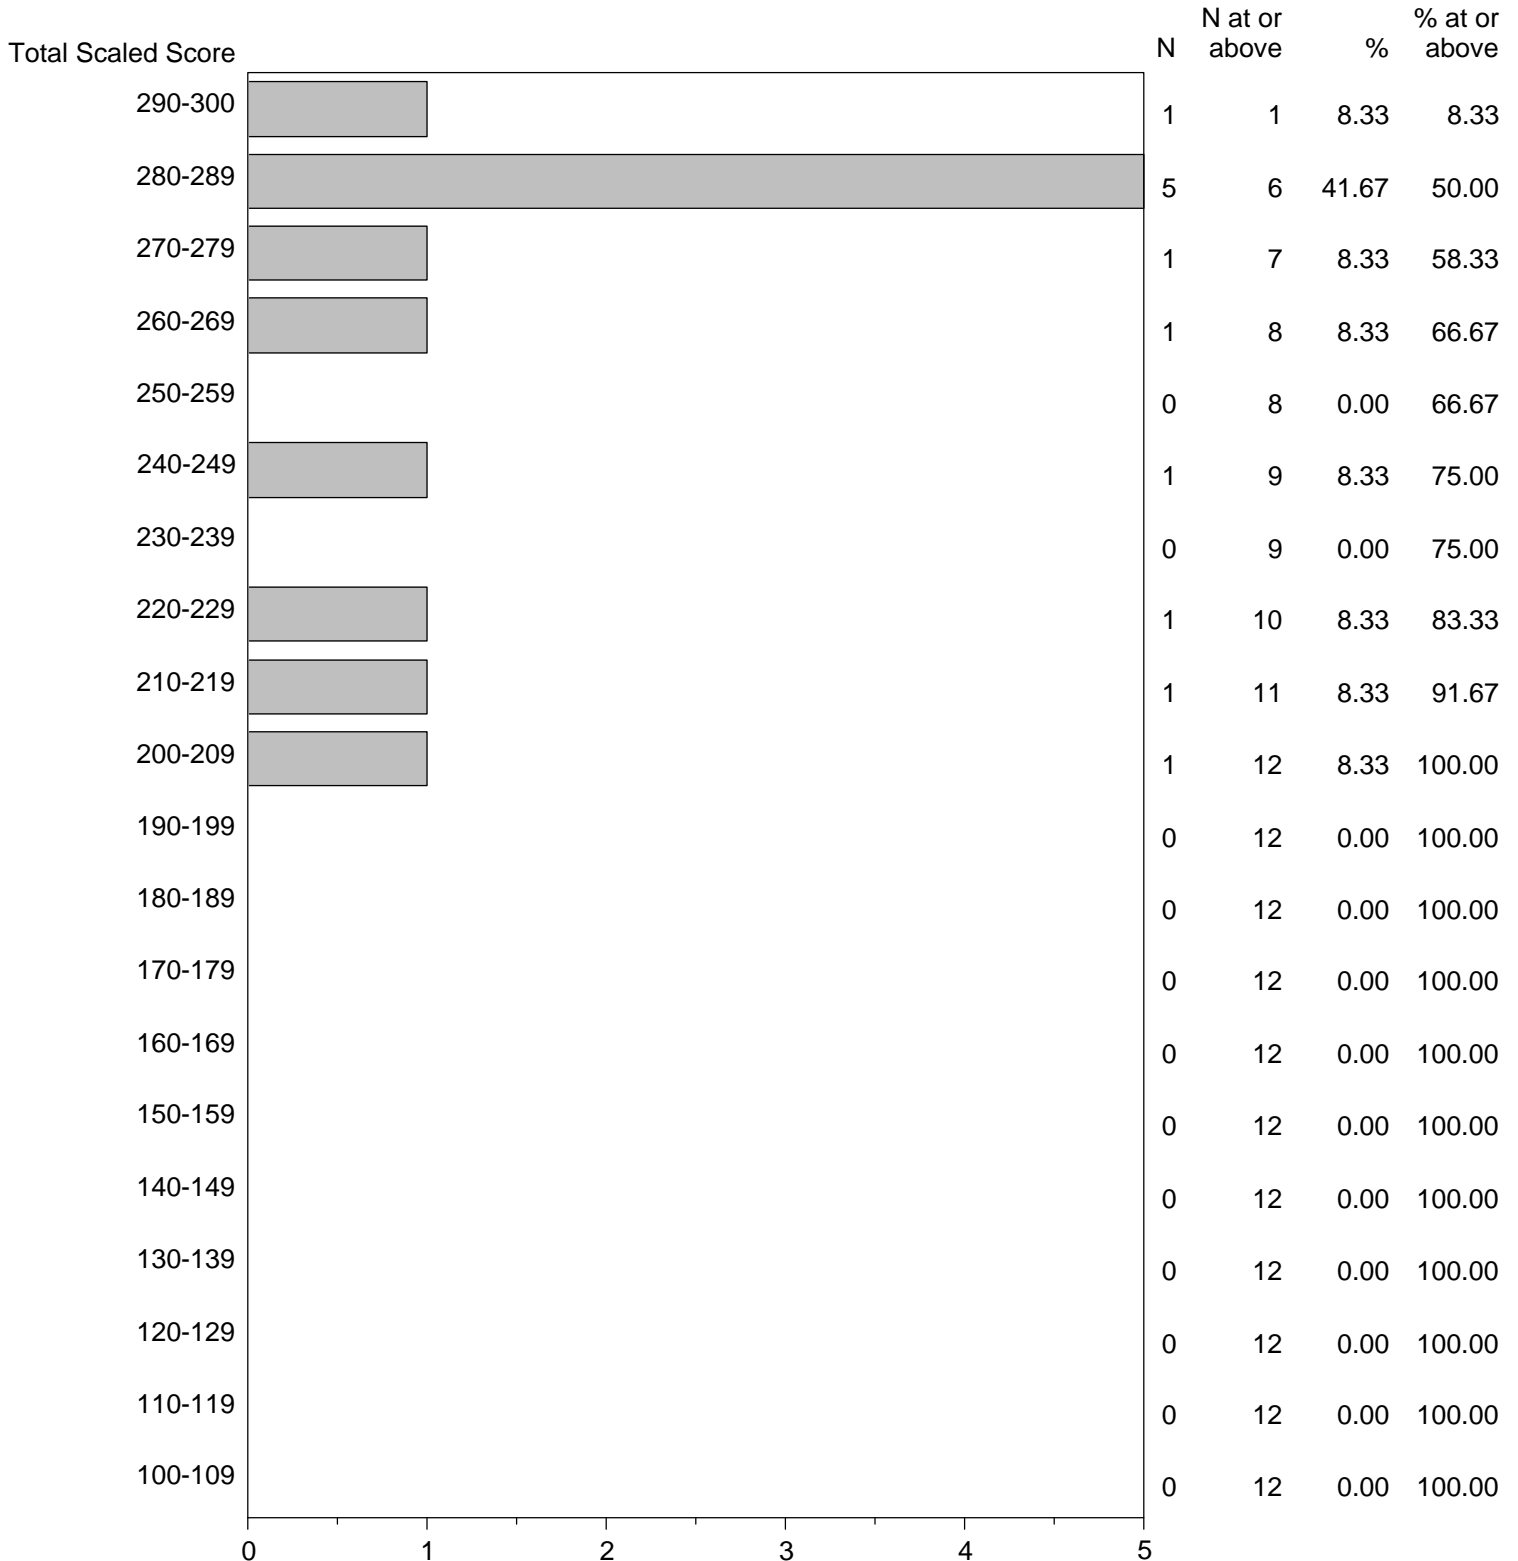

Massachusetts Tests for Educator Licensure (MTEL)
September 1, 2016 - August 31, 2017

TOTAL SCALED SCORE DISTRIBUTION BY TEST FIELD (ALL FORMS)

Test Field=32 Portuguese

NOTE: The accompanying explanatory notes and interpretive cautions are an integral part of this report.