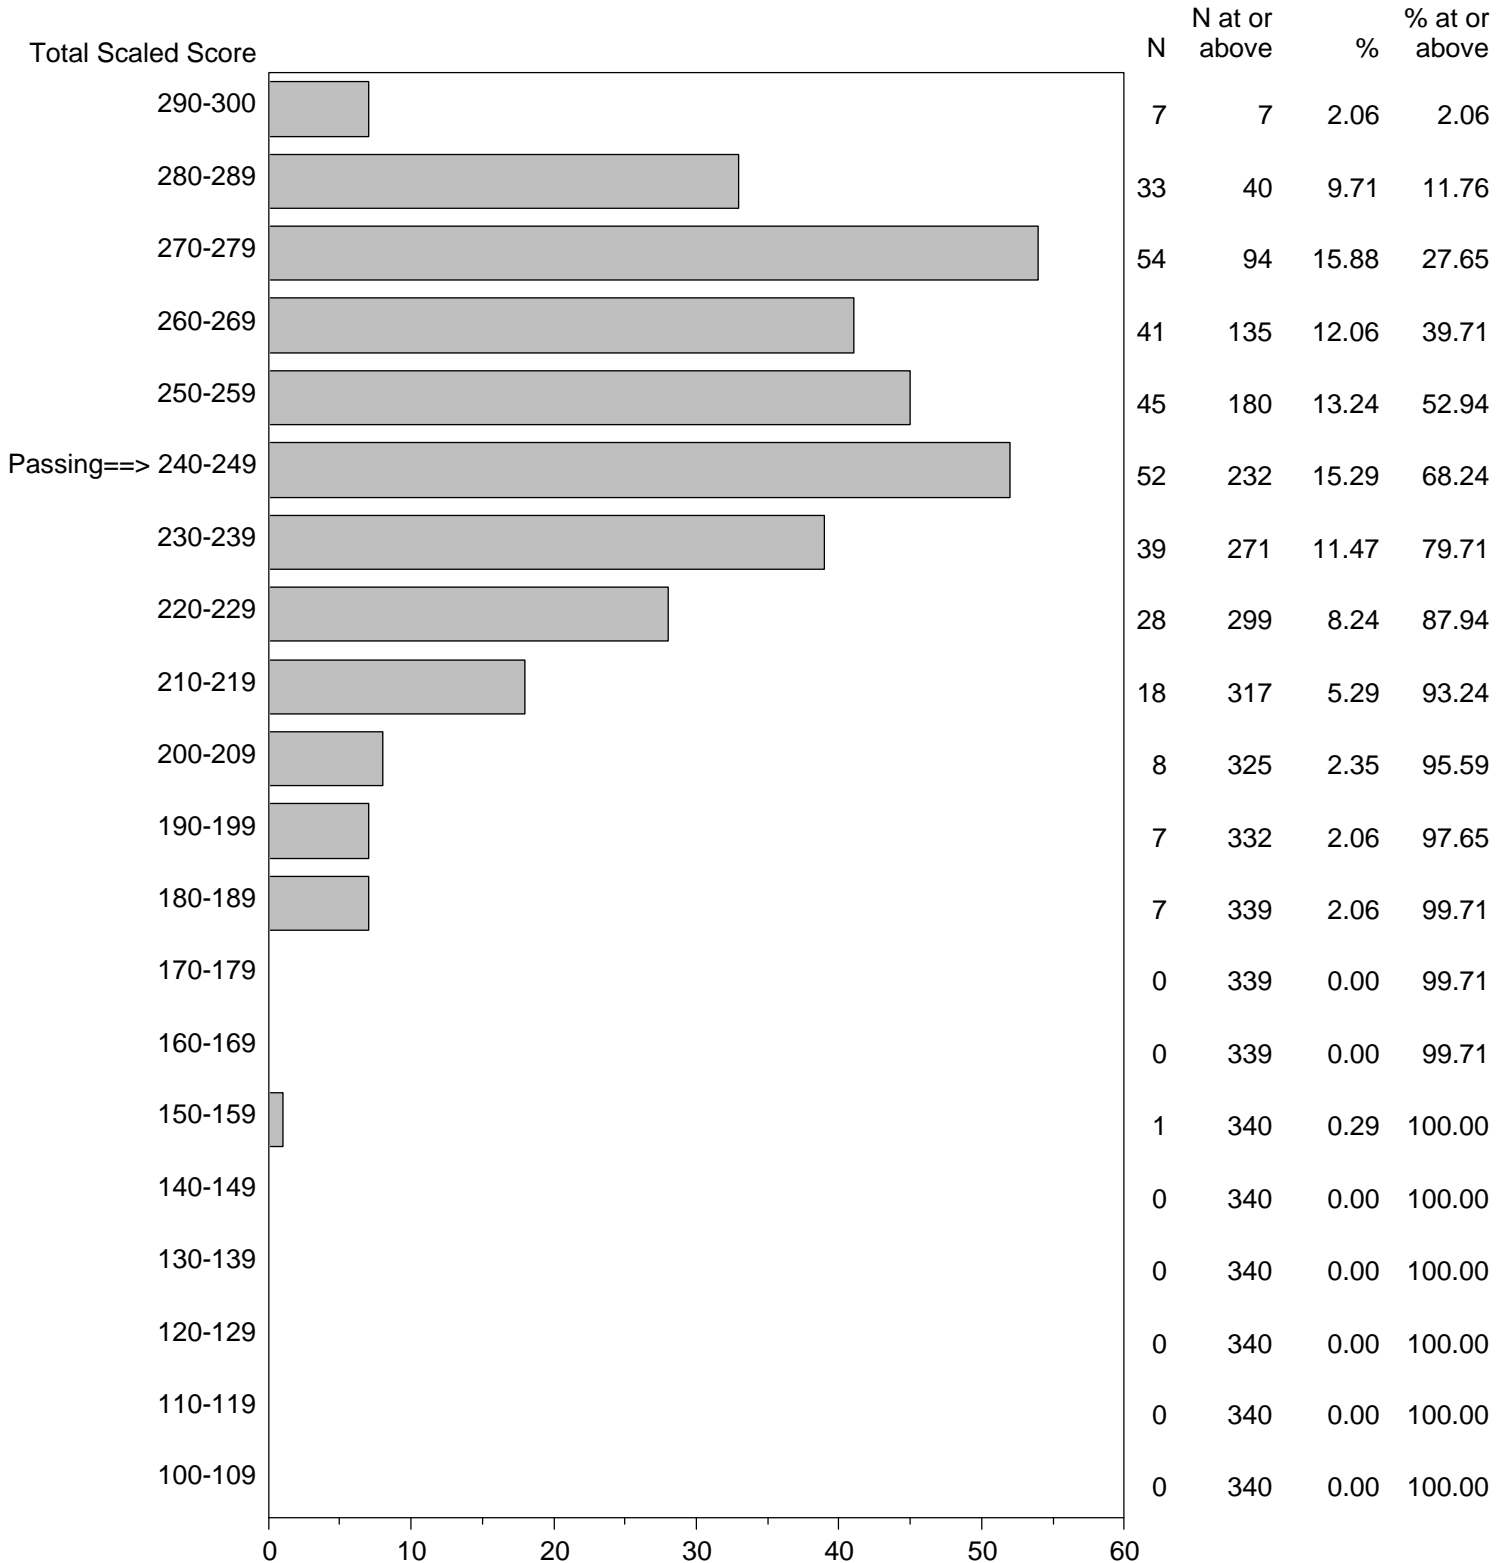

Massachusetts Tests for Educator Licensure (MTEL)
September 1, 2015 - August 31, 2016

TOTAL SCALED SCORE DISTRIBUTION BY TEST FIELD (ALL FORMS)

Test Field=13 Biology

NOTE: The accompanying explanatory notes and interpretive cautions are an integral part of this report.