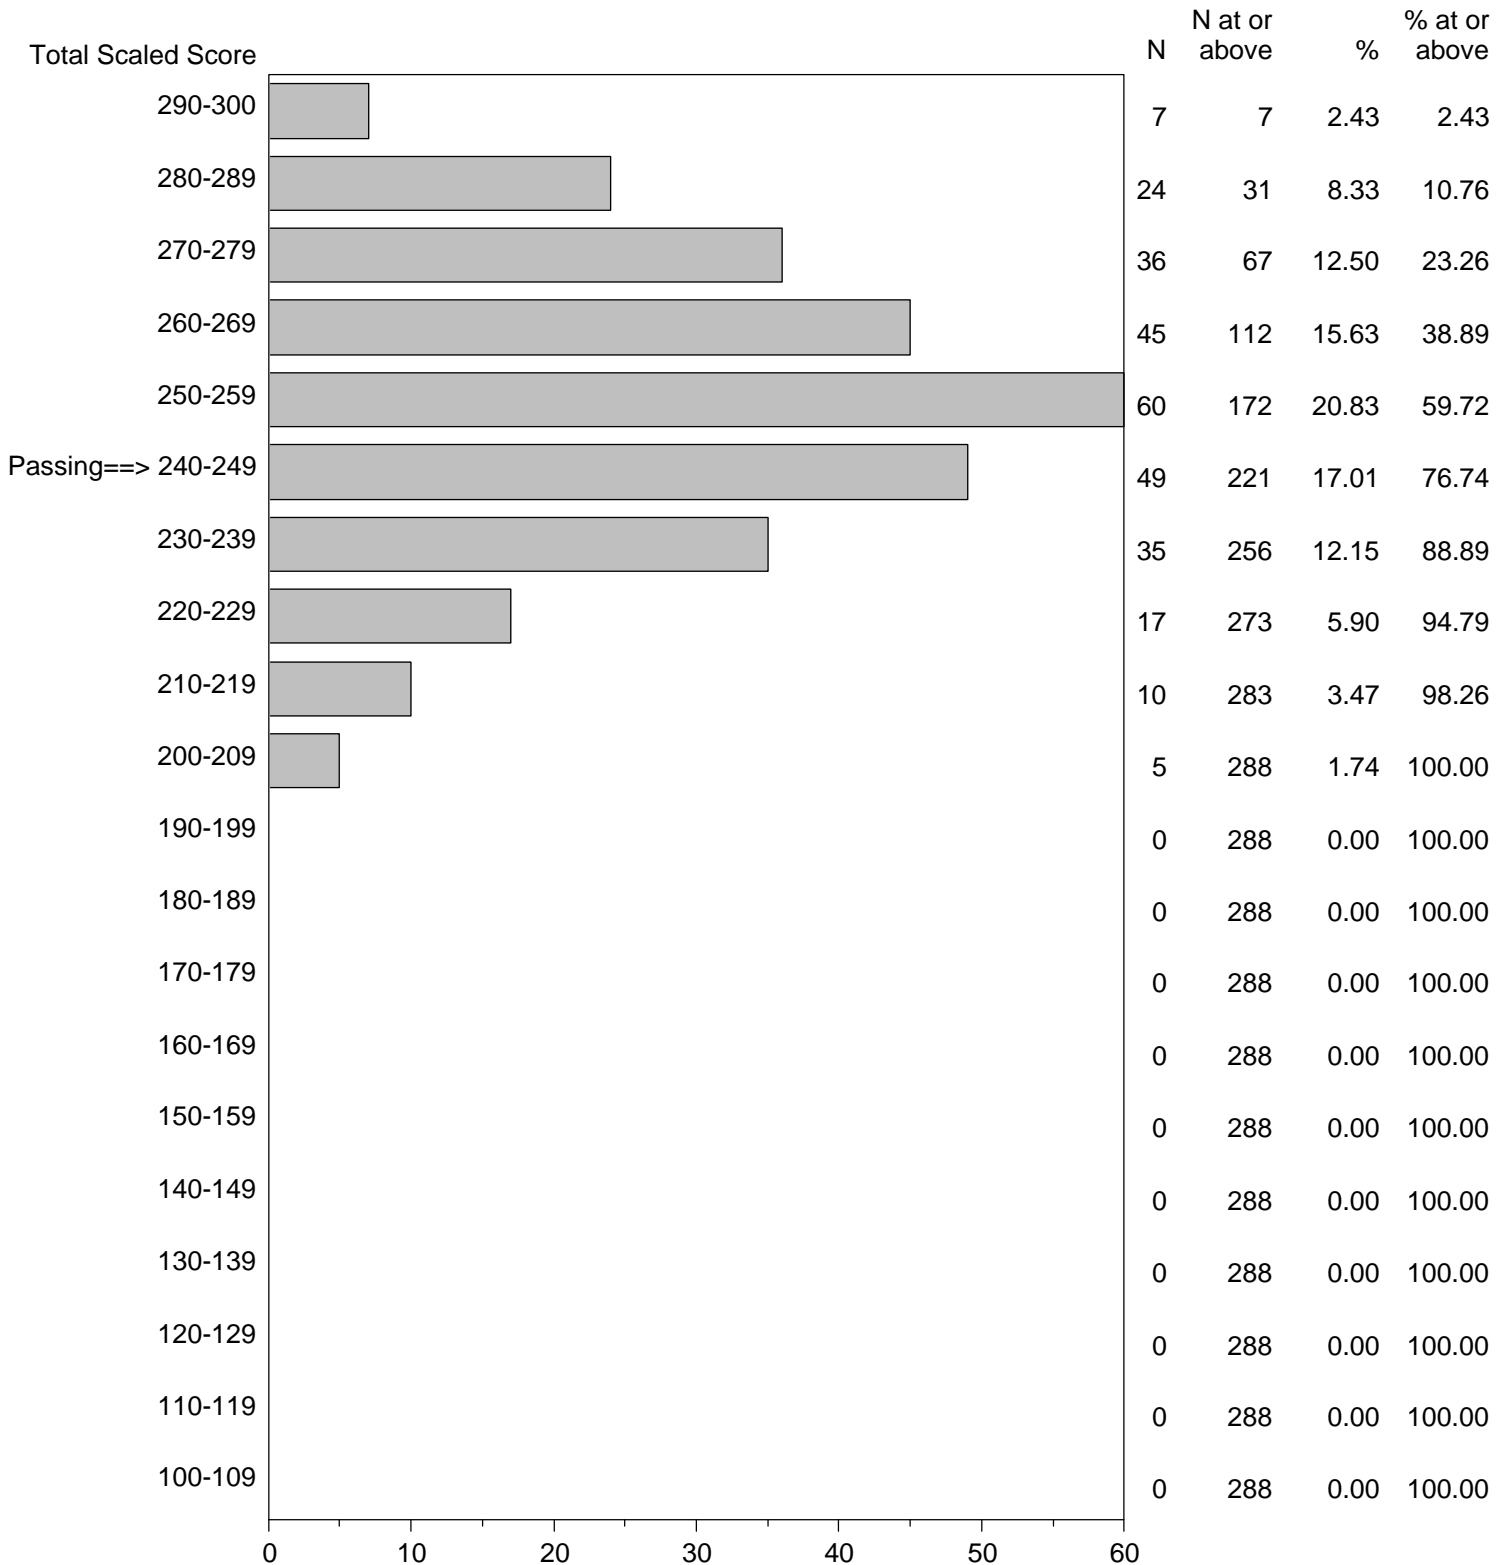

Massachusetts Tests for Educator Licensure (MTEL)
September 1, 2015 - August 31, 2016

TOTAL SCALED SCORE DISTRIBUTION BY TEST FIELD (ALL FORMS)

Test Field=21 Health/Family and Consumer Sciences

NOTE: The accompanying explanatory notes and interpretive cautions are an integral part of this report.