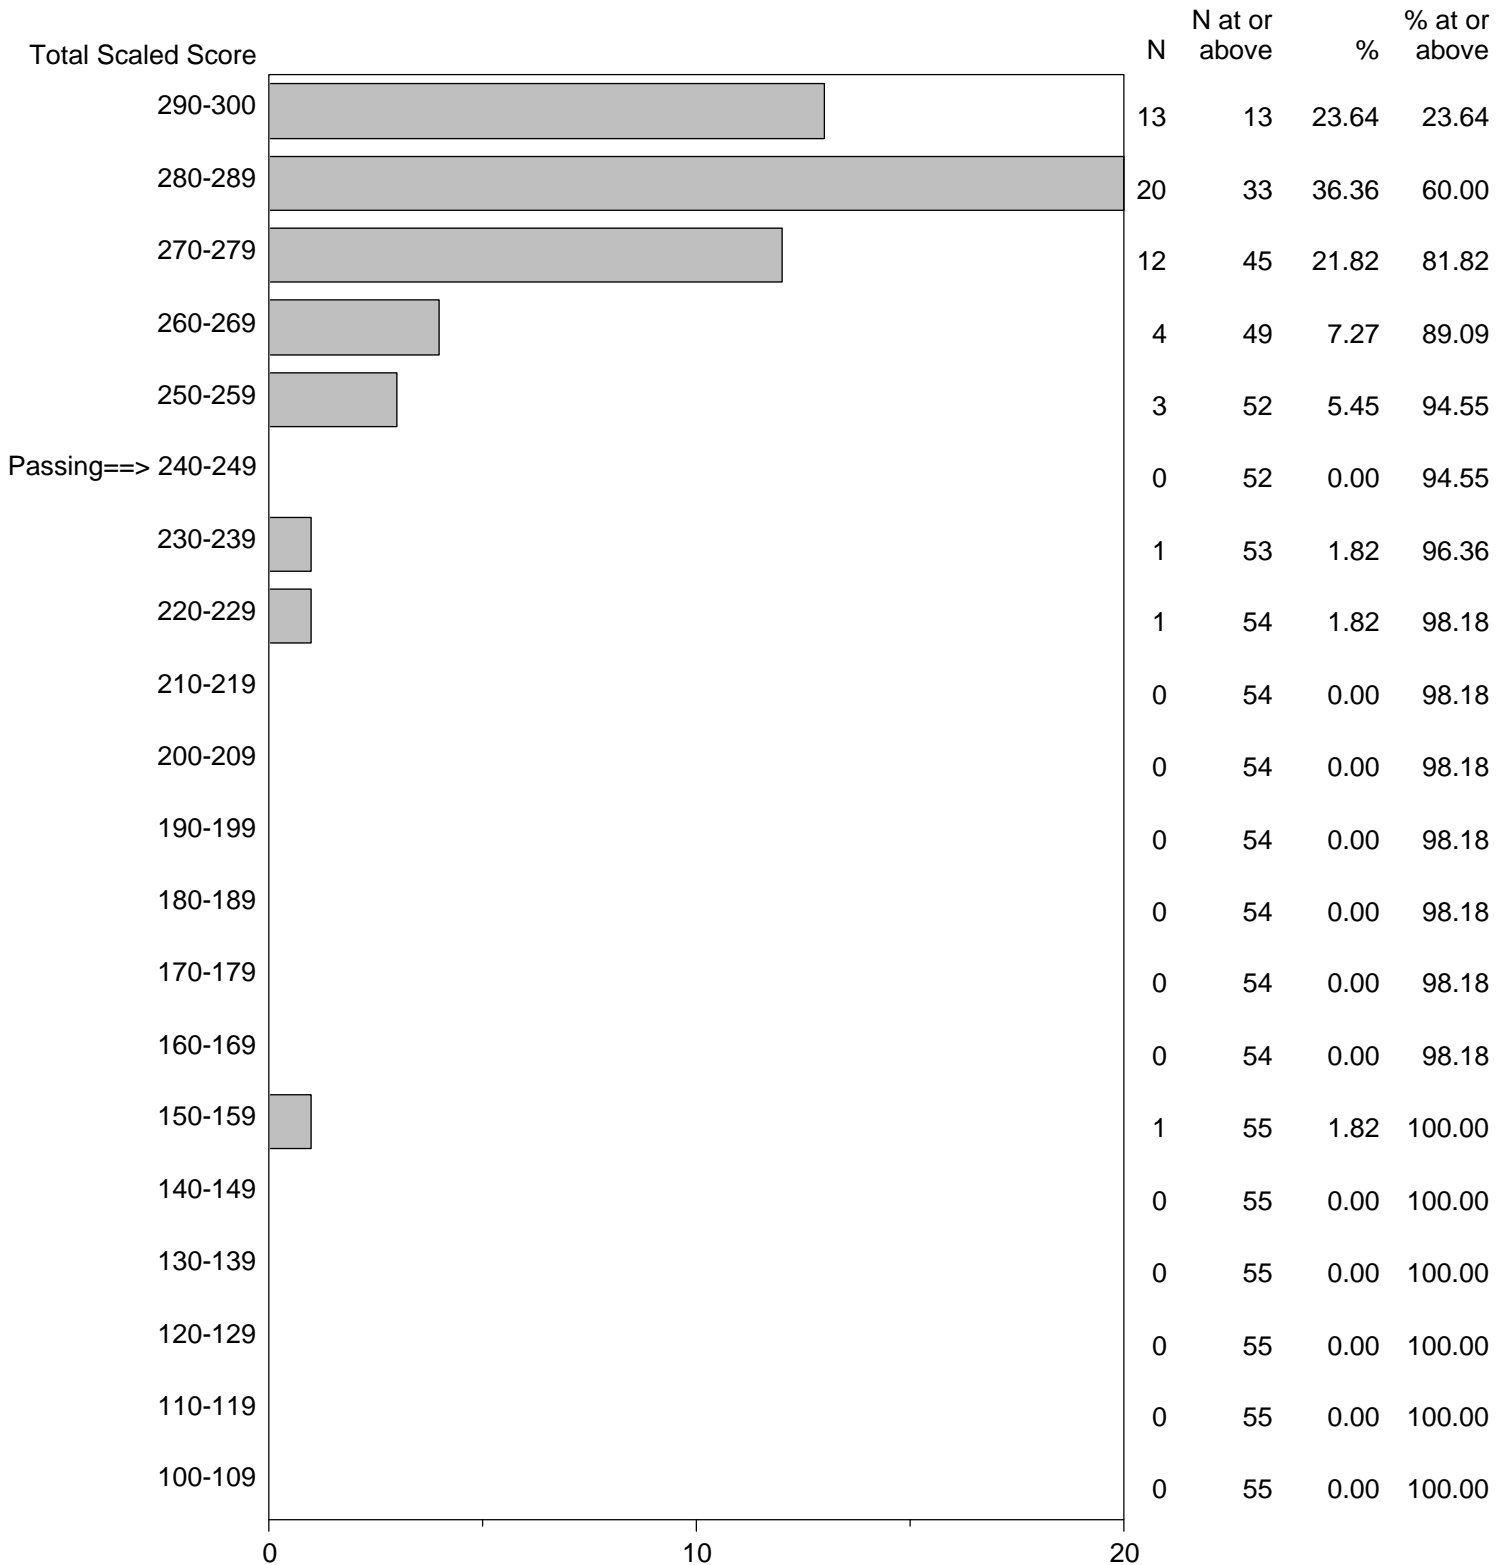

Massachusetts Tests for Educator Licensure (MTEL)
September 1, 2015 - August 31, 2016

TOTAL SCALED SCORE DISTRIBUTION BY TEST FIELD (ALL FORMS)

Test Field=29 Chinese (Mandarin)

NOTE: The accompanying explanatory notes and interpretive cautions are an integral part of this report.