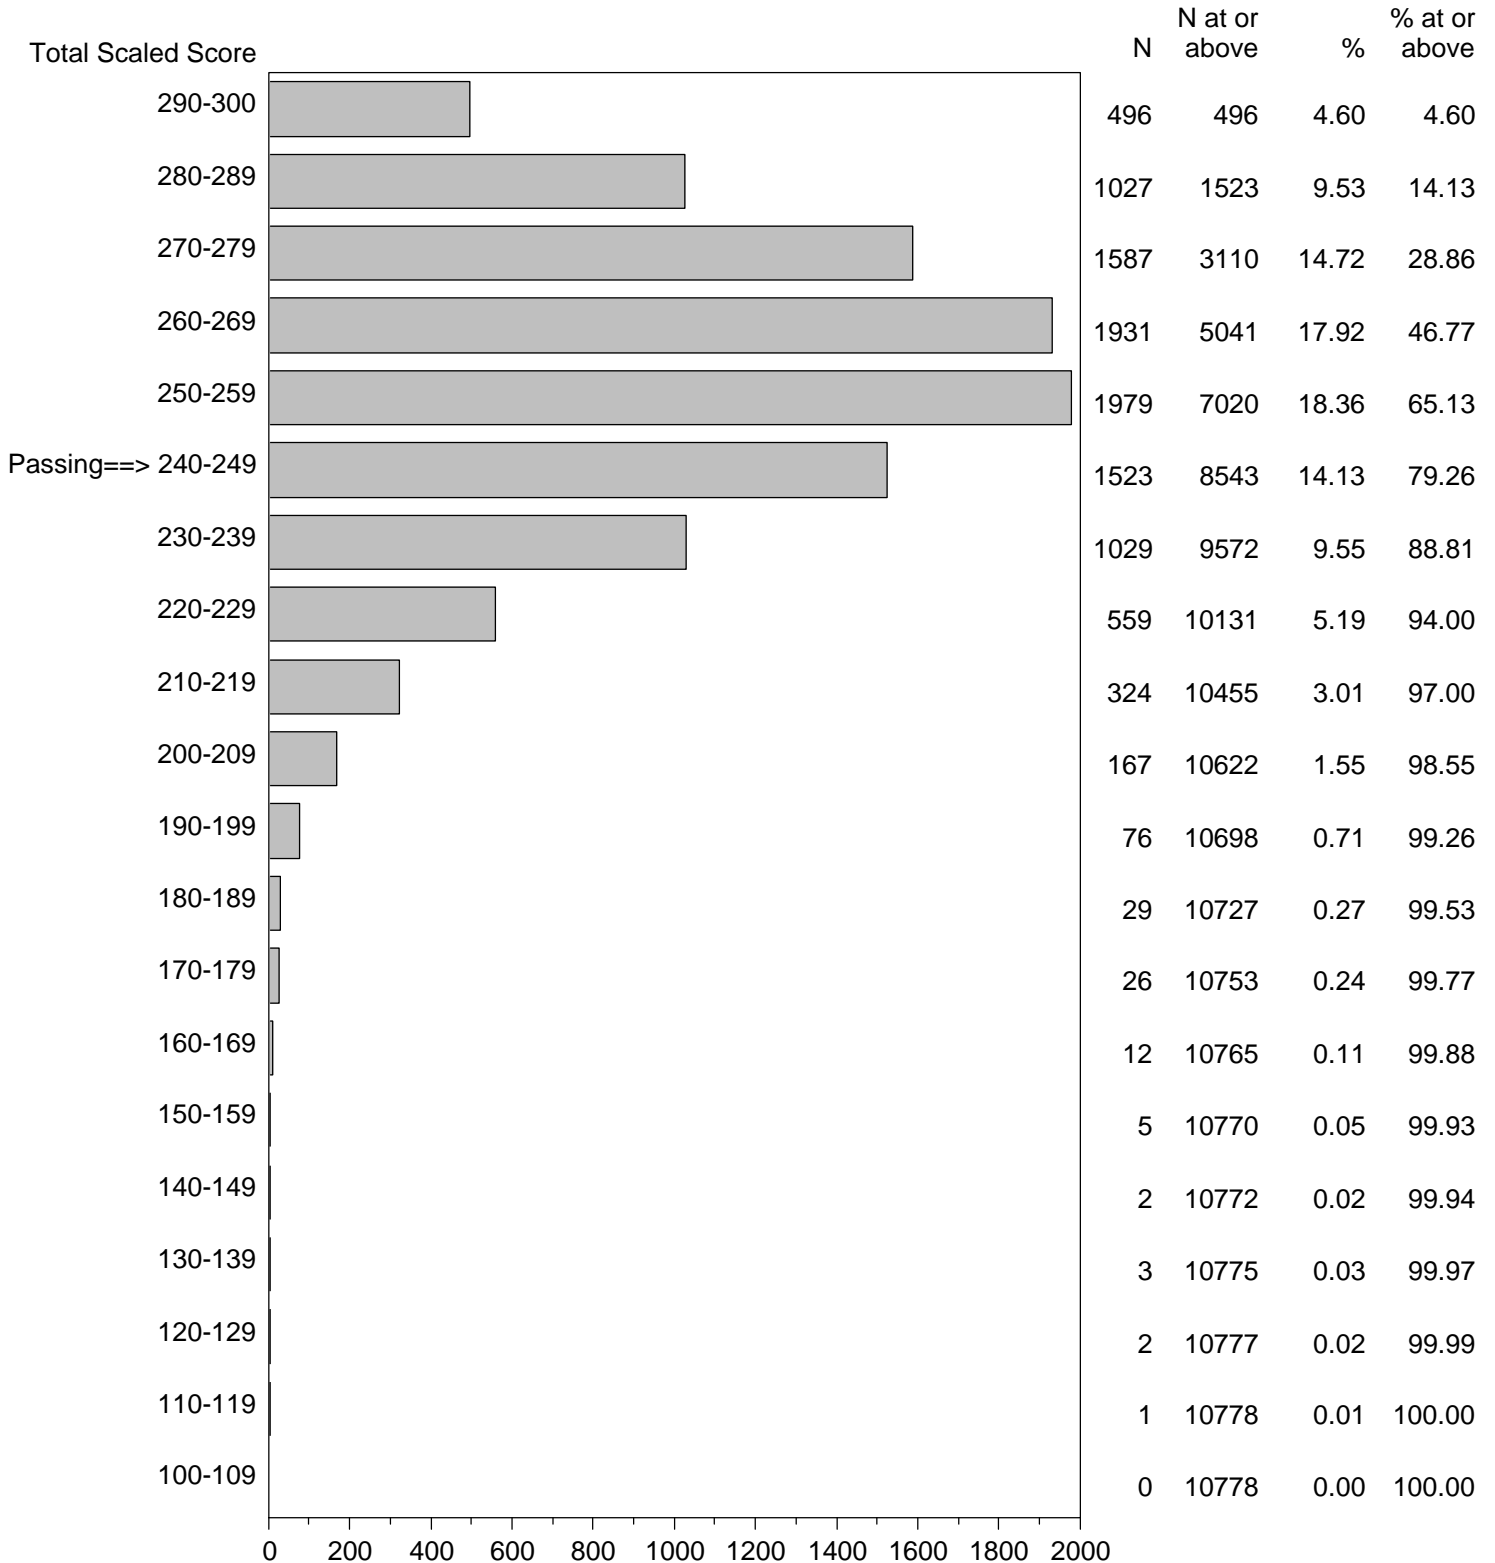

Massachusetts Tests for Educator Licensure (MTEL)
September 1, 2015 - August 31, 2016

TOTAL SCALED SCORE DISTRIBUTION BY TEST FIELD (ALL FORMS)

Test Field=01 Communication and Literacy Skills - Writing

NOTE: The accompanying explanatory notes and interpretive cautions are an integral part of this report.