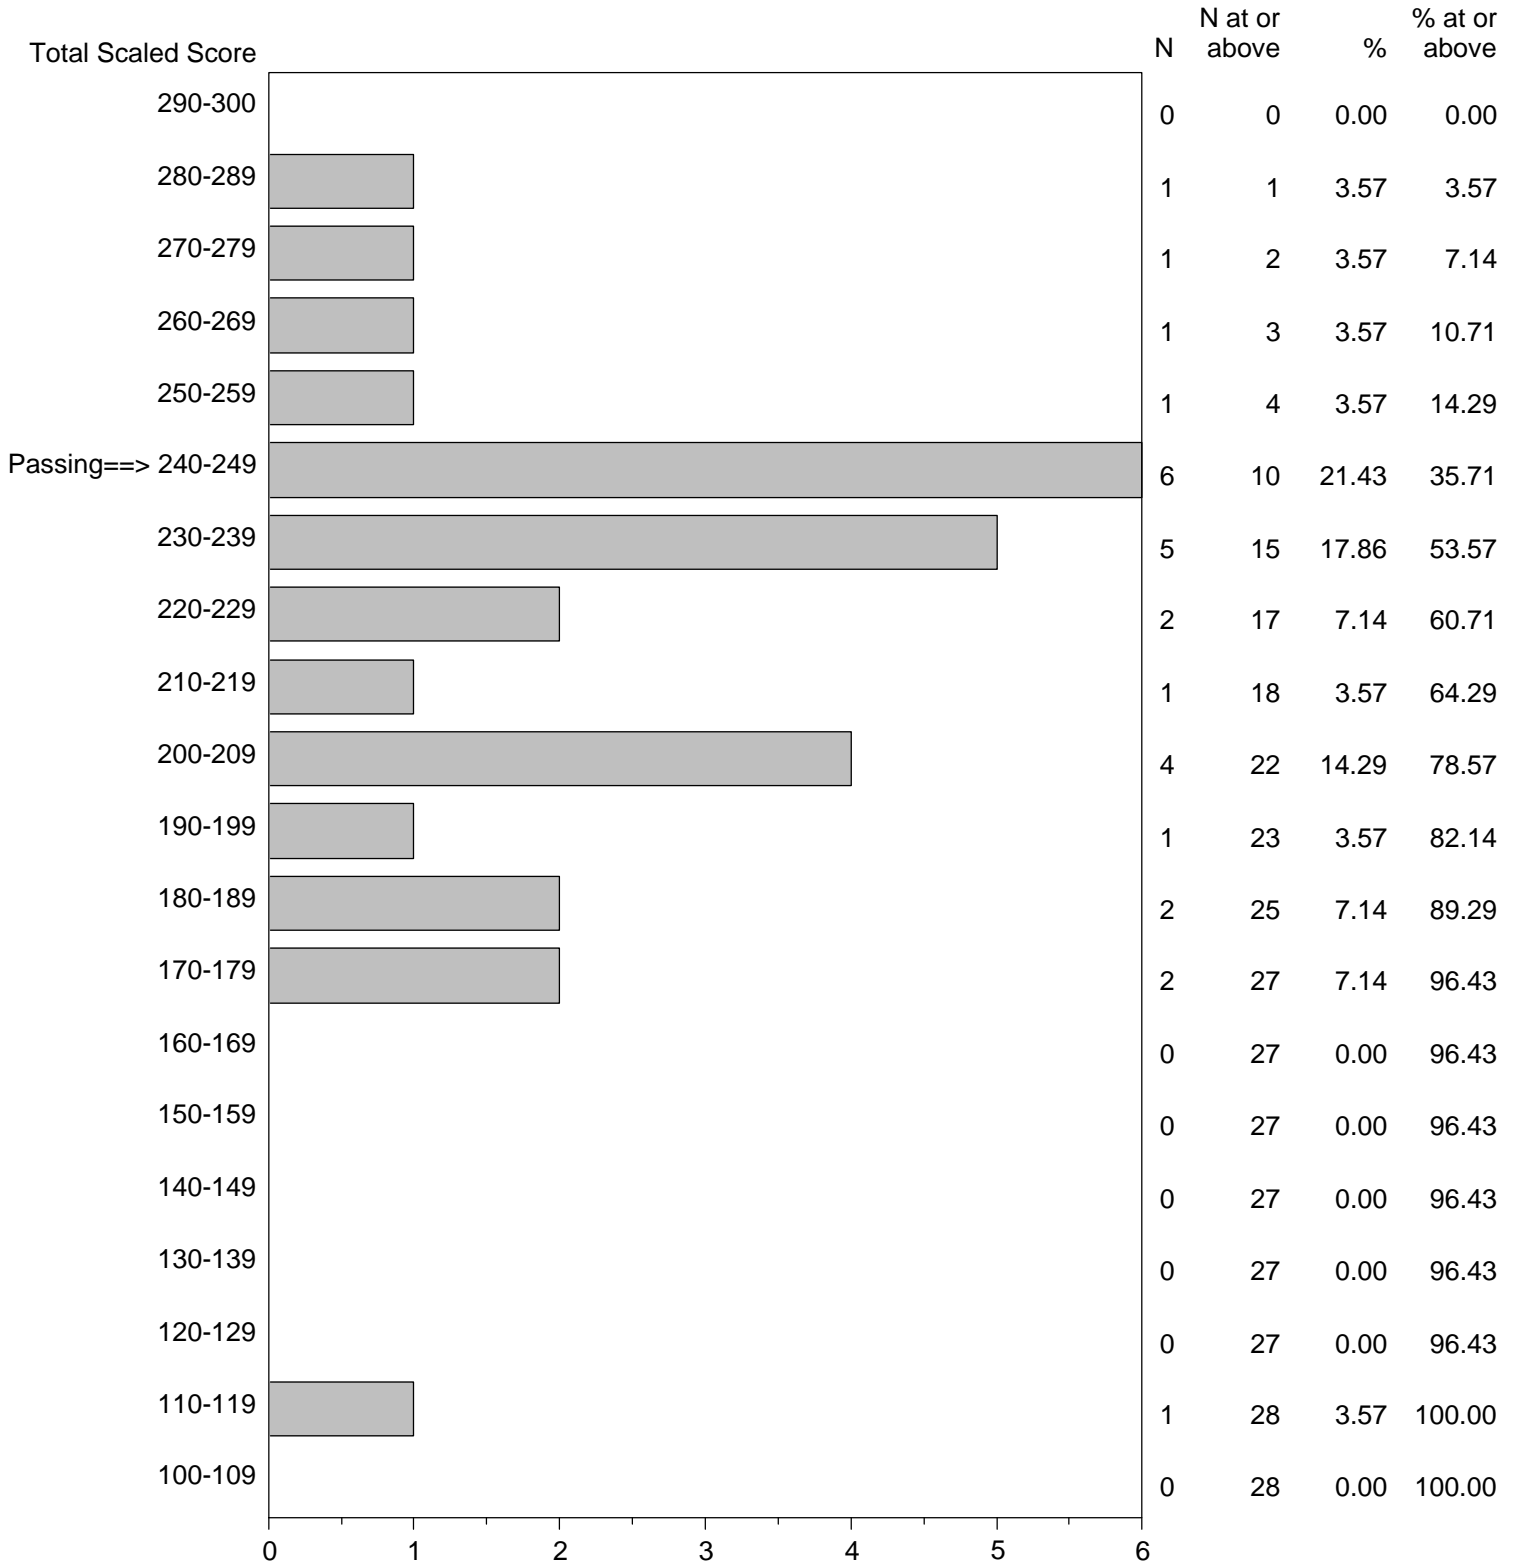

Massachusetts Tests for Educator Licensure (MTEL)
September 1, 2015 - August 31, 2016

TOTAL SCALED SCORE DISTRIBUTION BY TEST FIELD (ALL FORMS)

Test Field=48 Political Science/Political Philosophy

NOTE: The accompanying explanatory notes and interpretive cautions are an integral part of this report.