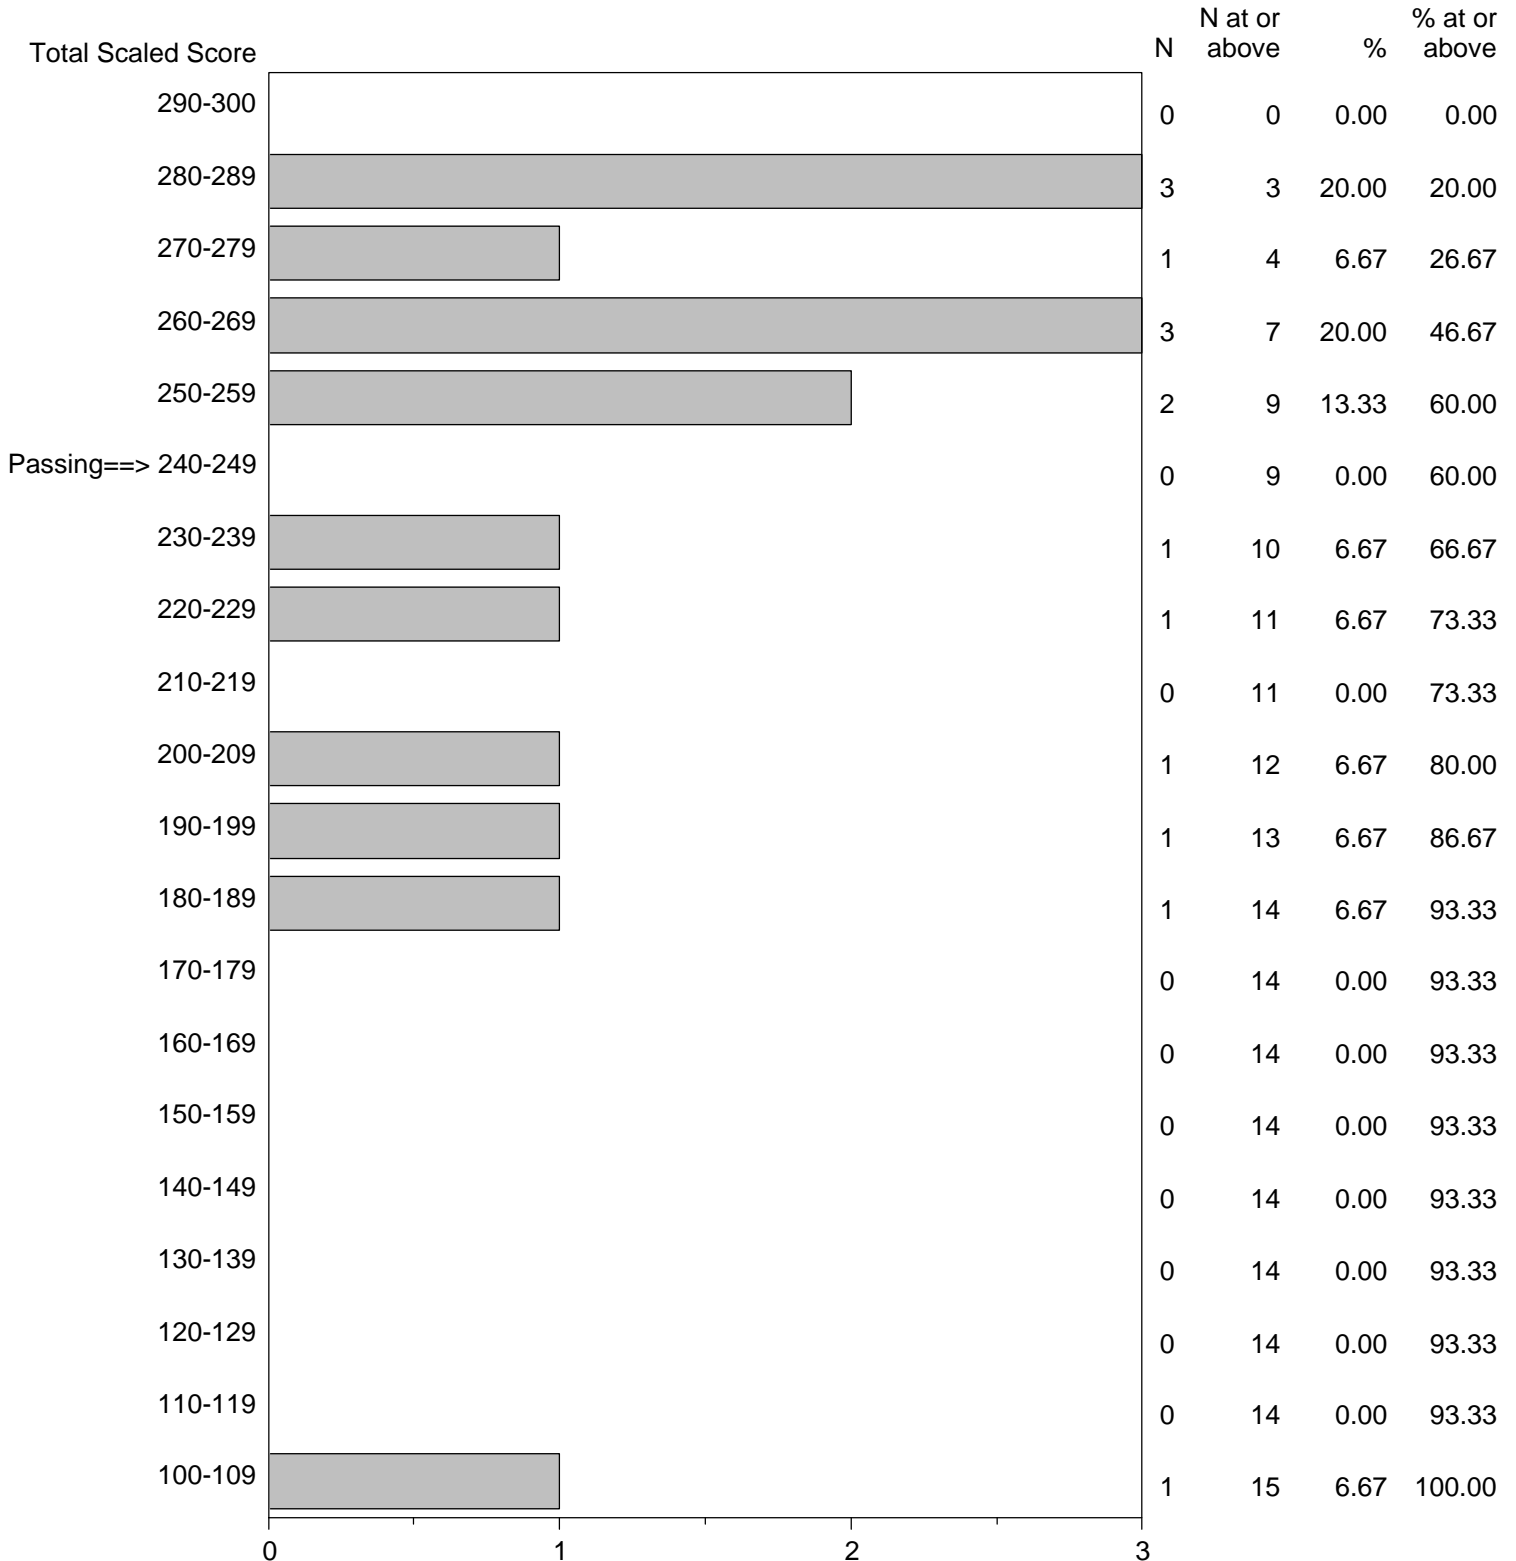

Massachusetts Tests for Educator Licensure (MTEL)
September 1, 2015 - August 31, 2016

TOTAL SCALED SCORE DISTRIBUTION BY TEST FIELD (ALL FORMS)

Test Field=30 Italian

NOTE: The accompanying explanatory notes and interpretive cautions are an integral part of this report.