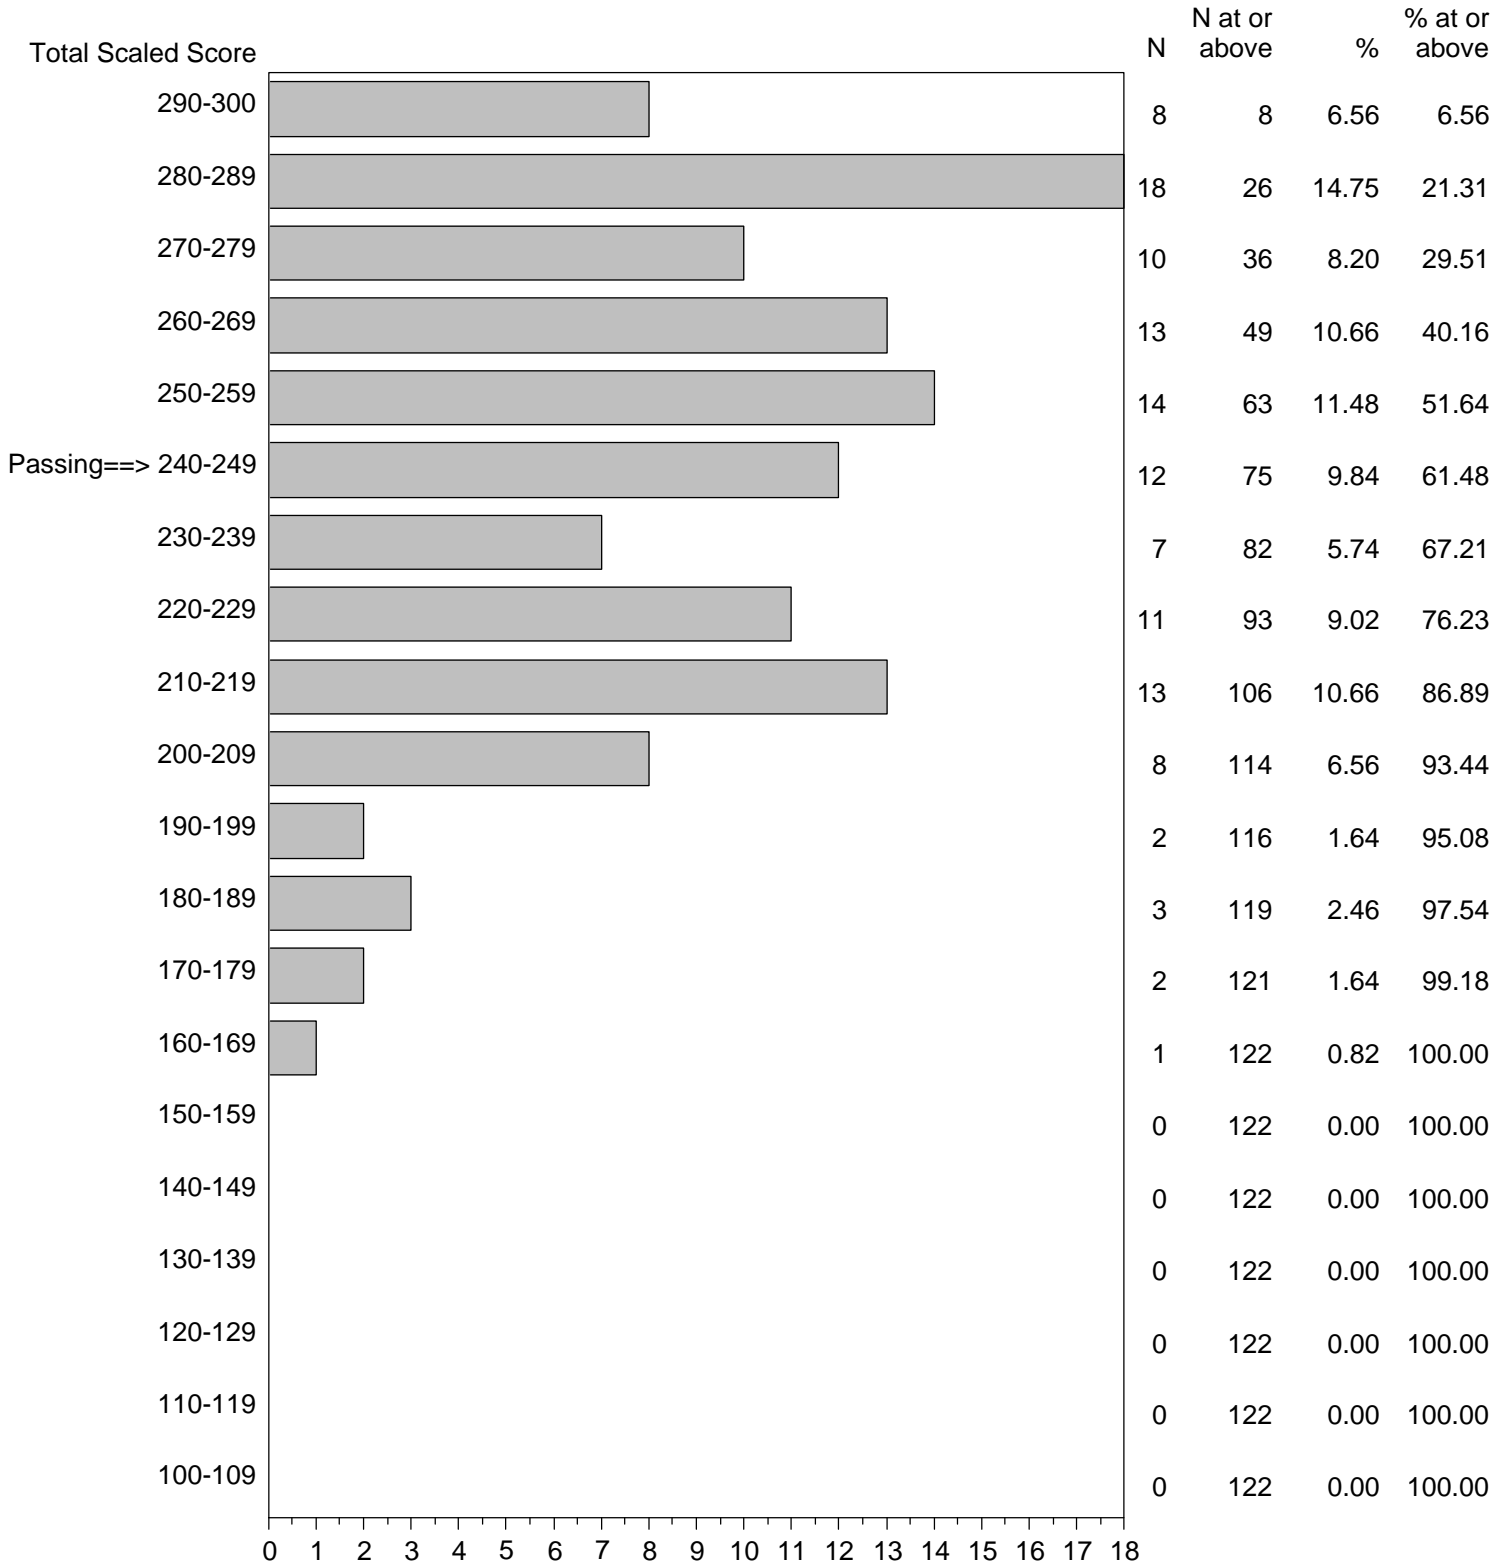

Massachusetts Tests for Educator Licensure (MTEL)
September 1, 2015 - August 31, 2016

TOTAL SCALED SCORE DISTRIBUTION BY TEST FIELD (ALL FORMS)

Test Field=11 Physics

NOTE: The accompanying explanatory notes and interpretive cautions are an integral part of this report.