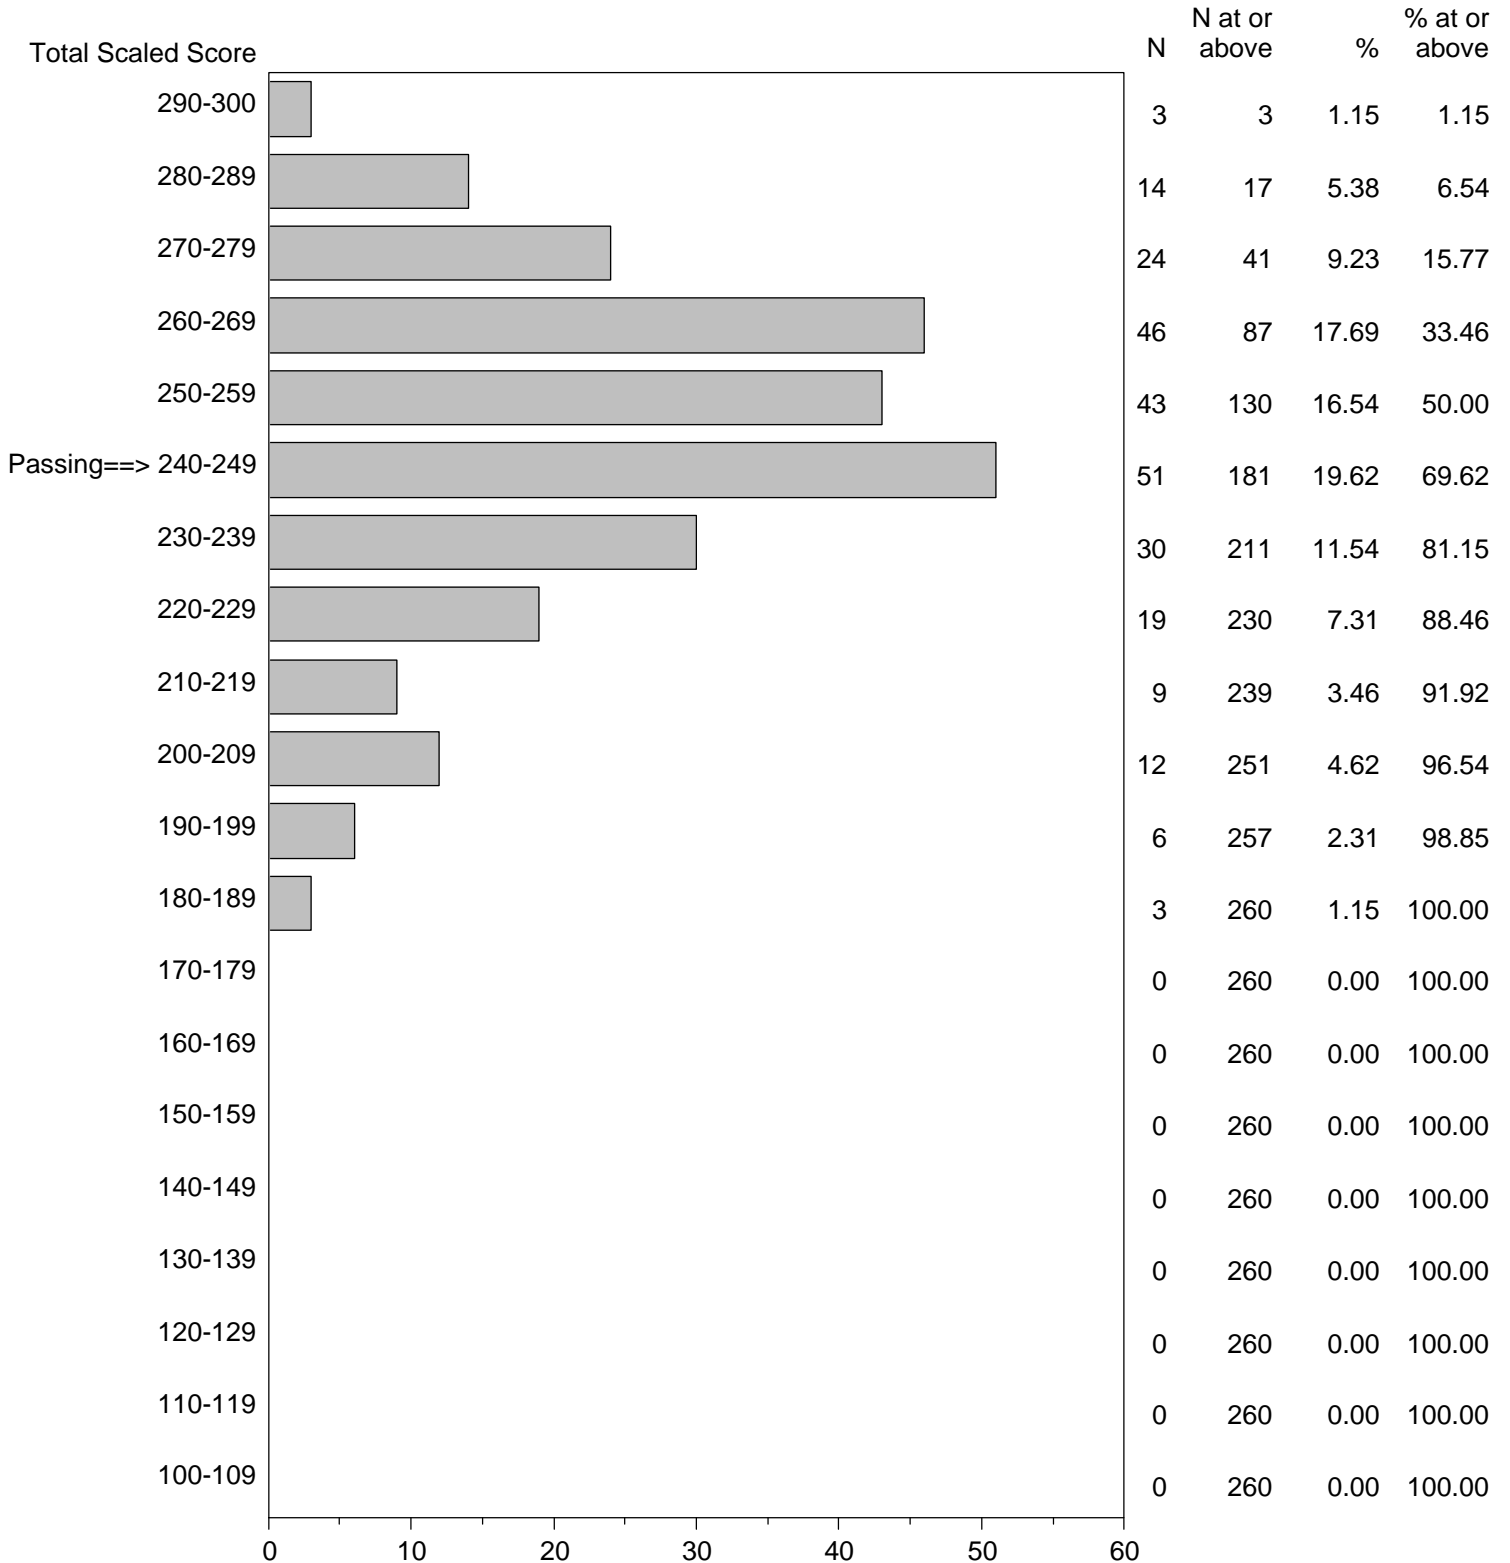

Massachusetts Tests for Educator Licensure (MTEL)
September 1, 2015 - August 31, 2016

TOTAL SCALED SCORE DISTRIBUTION BY TEST FIELD (ALL FORMS)

Test Field=91 Vocational Technical Literacy Skills Test - Writing

NOTE: The accompanying explanatory notes and interpretive cautions are an integral part of this report.