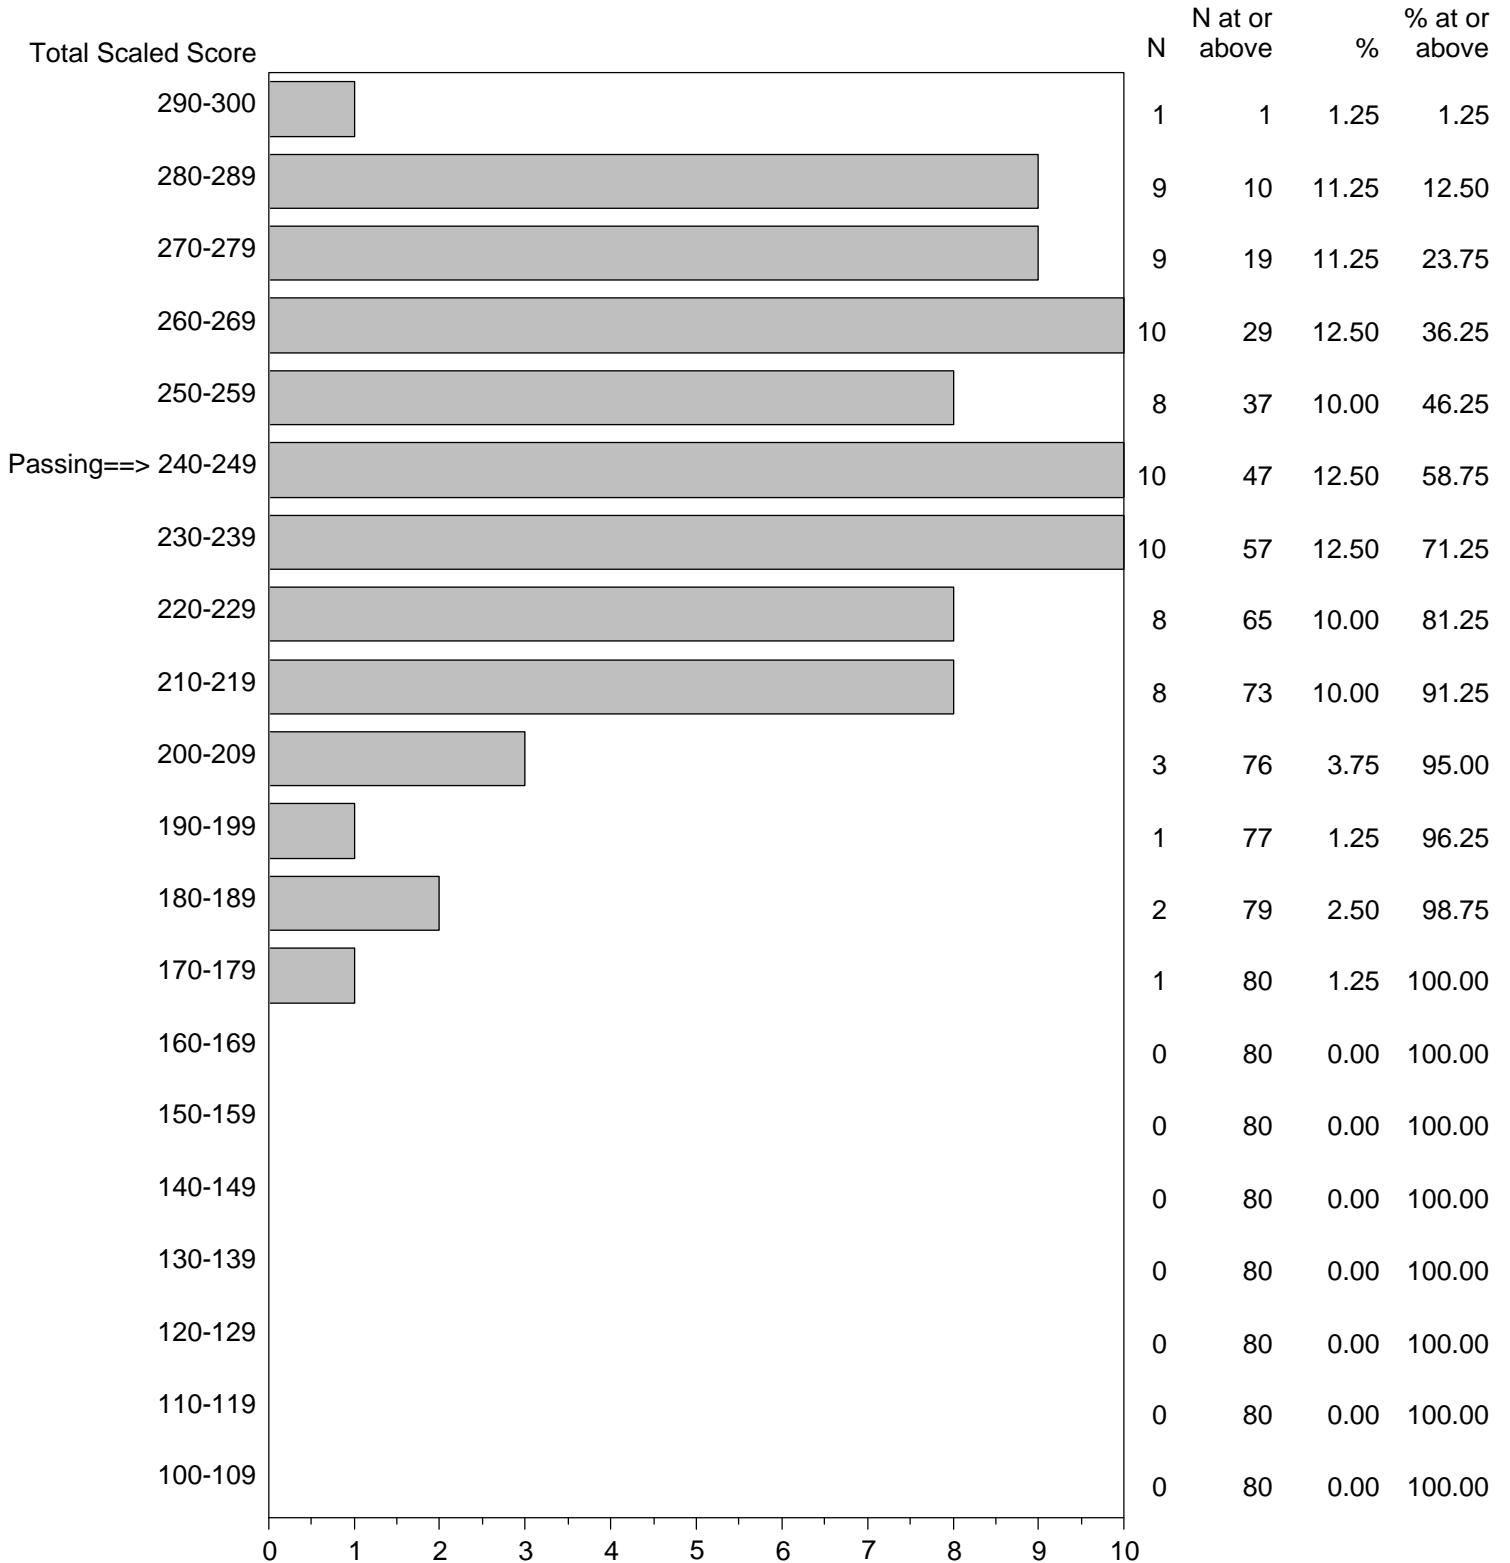

Massachusetts Tests for Educator Licensure (MTEL)
September 1, 2015 - August 31, 2016

TOTAL SCALED SCORE DISTRIBUTION BY TEST FIELD (ALL FORMS)

Test Field=26 French

NOTE: The accompanying explanatory notes and interpretive cautions are an integral part of this report.