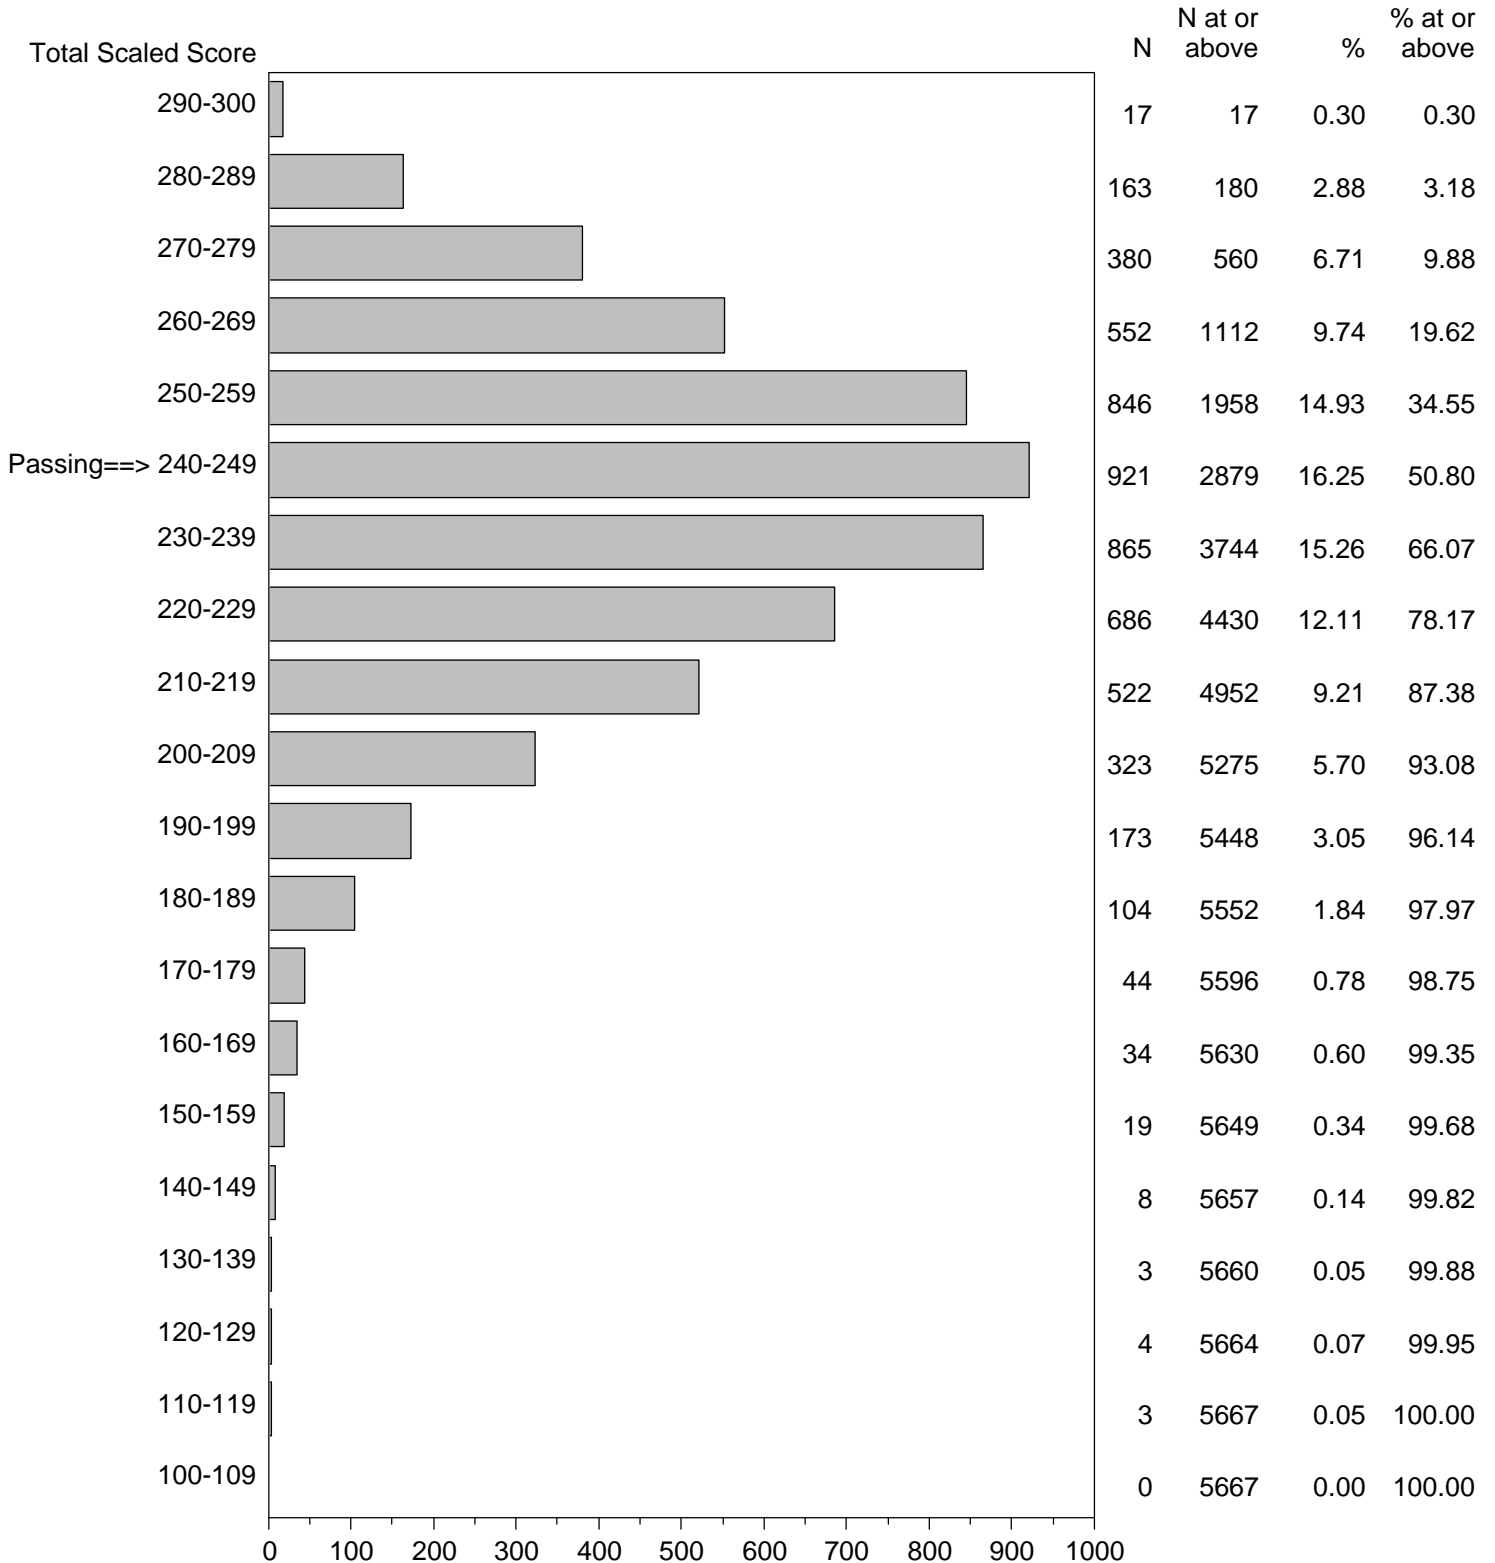

Massachusetts Tests for Educator Licensure (MTEL)
September 1, 2015 - August 31, 2016

TOTAL SCALED SCORE DISTRIBUTION BY TEST FIELD (ALL FORMS)

Test Field=90 Foundations of Reading

NOTE: The accompanying explanatory notes and interpretive cautions are an integral part of this report.