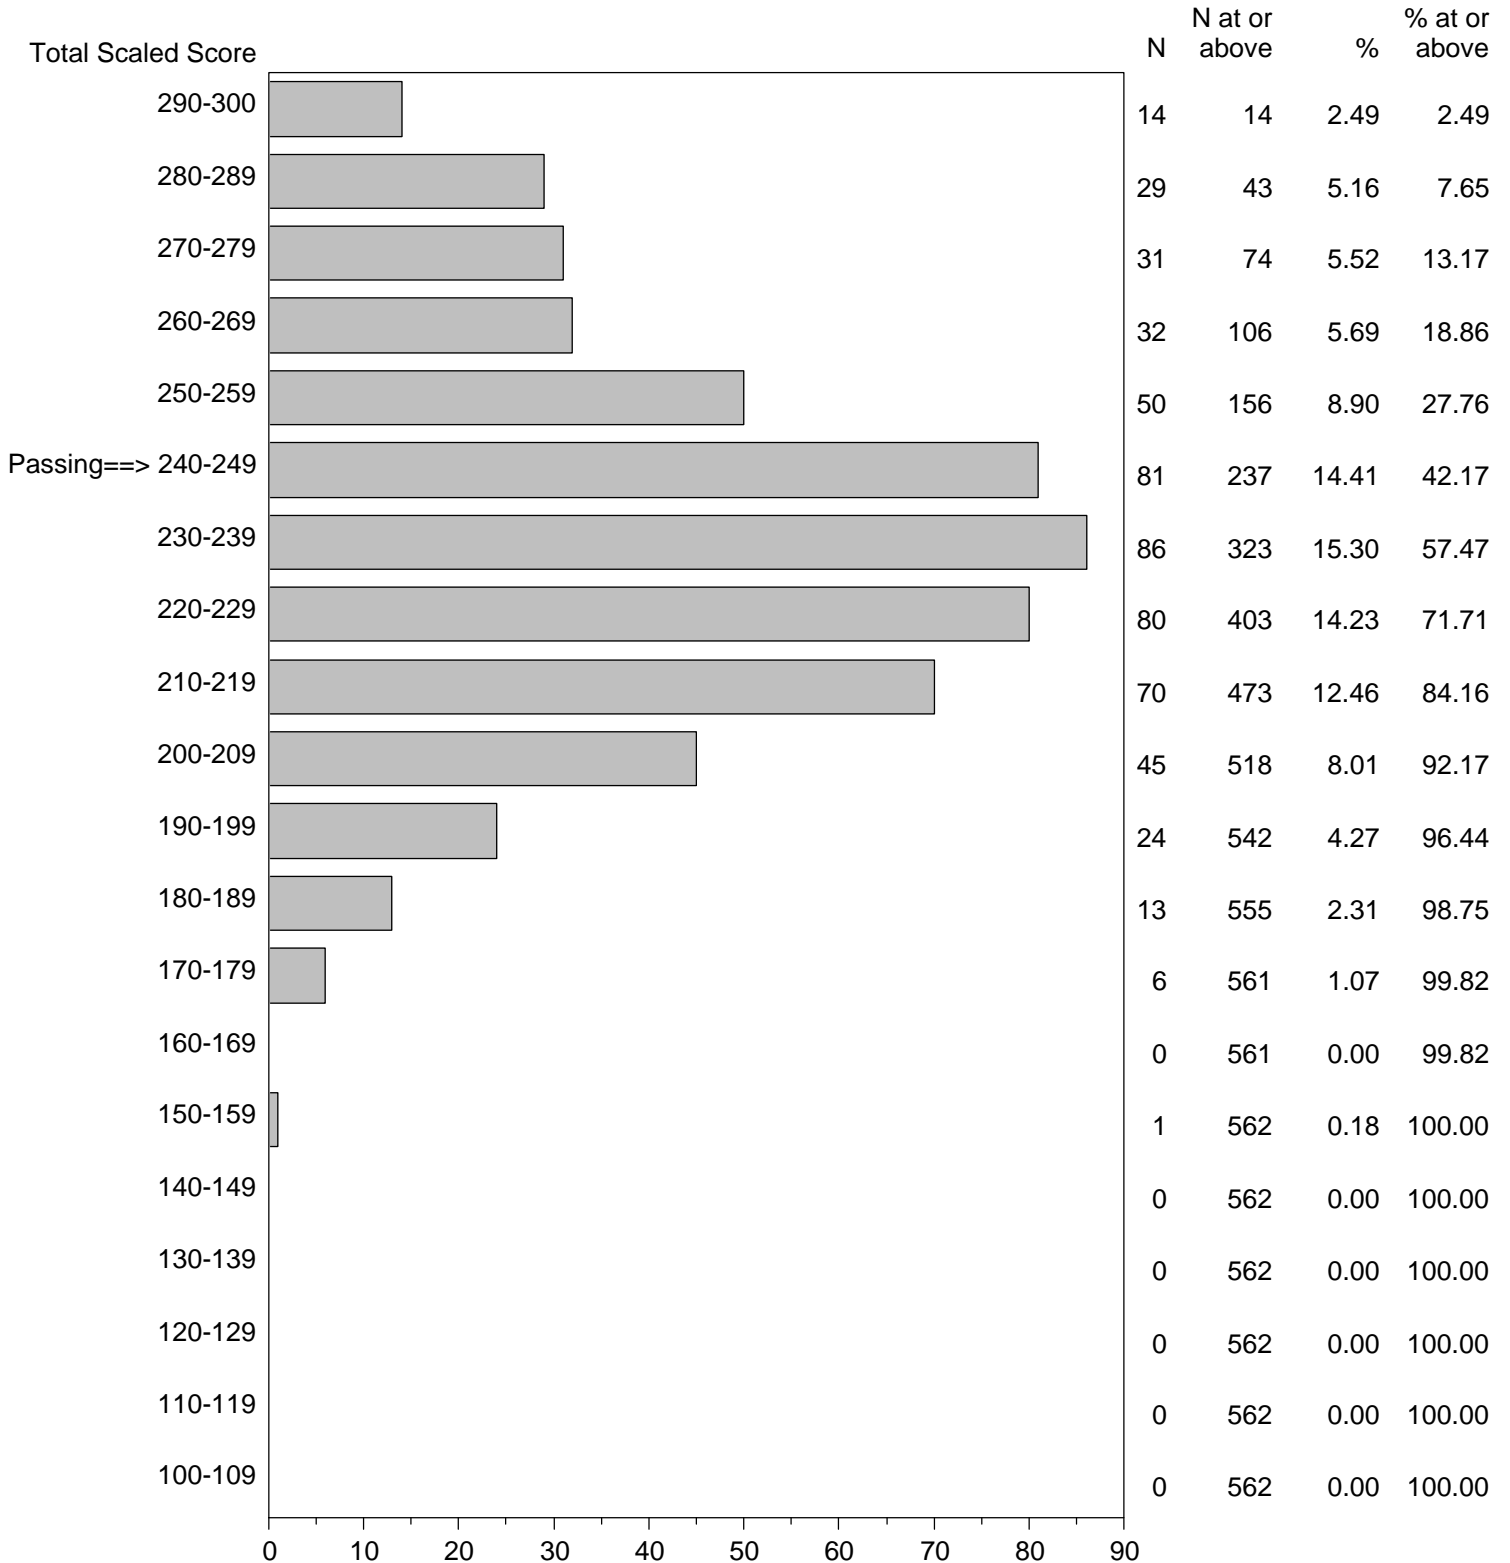

Massachusetts Tests for Educator Licensure (MTEL)
September 1, 2015 - August 31, 2016

TOTAL SCALED SCORE DISTRIBUTION BY TEST FIELD (ALL FORMS)

Test Field=53 Elementary Mathematics

NOTE: The accompanying explanatory notes and interpretive cautions are an integral part of this report.