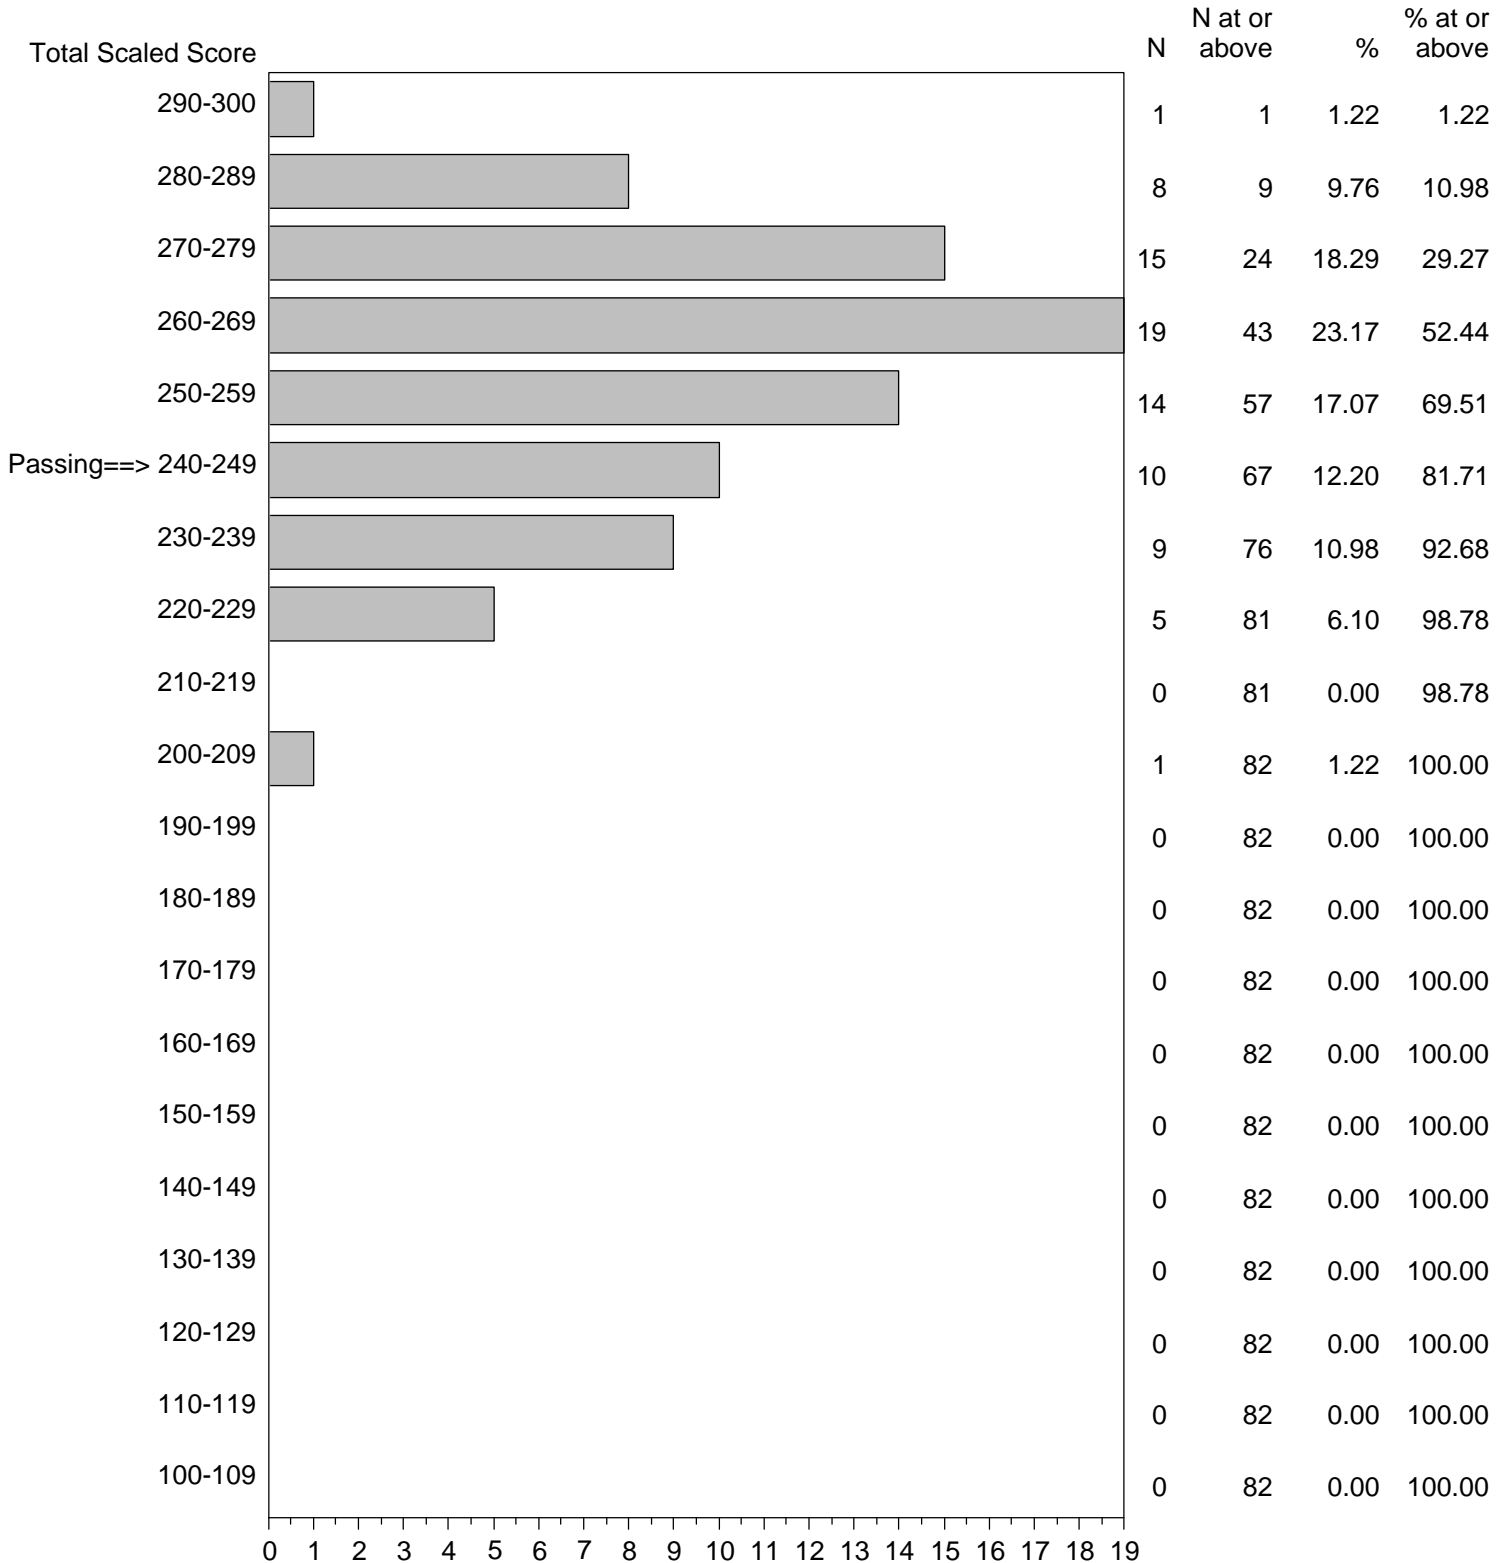

Massachusetts Tests for Educator Licensure (MTEL)
September 1, 2015 - August 31, 2016

TOTAL SCALED SCORE DISTRIBUTION BY TEST FIELD (ALL FORMS)

Test Field=45 Theater

NOTE: The accompanying explanatory notes and interpretive cautions are an integral part of this report.