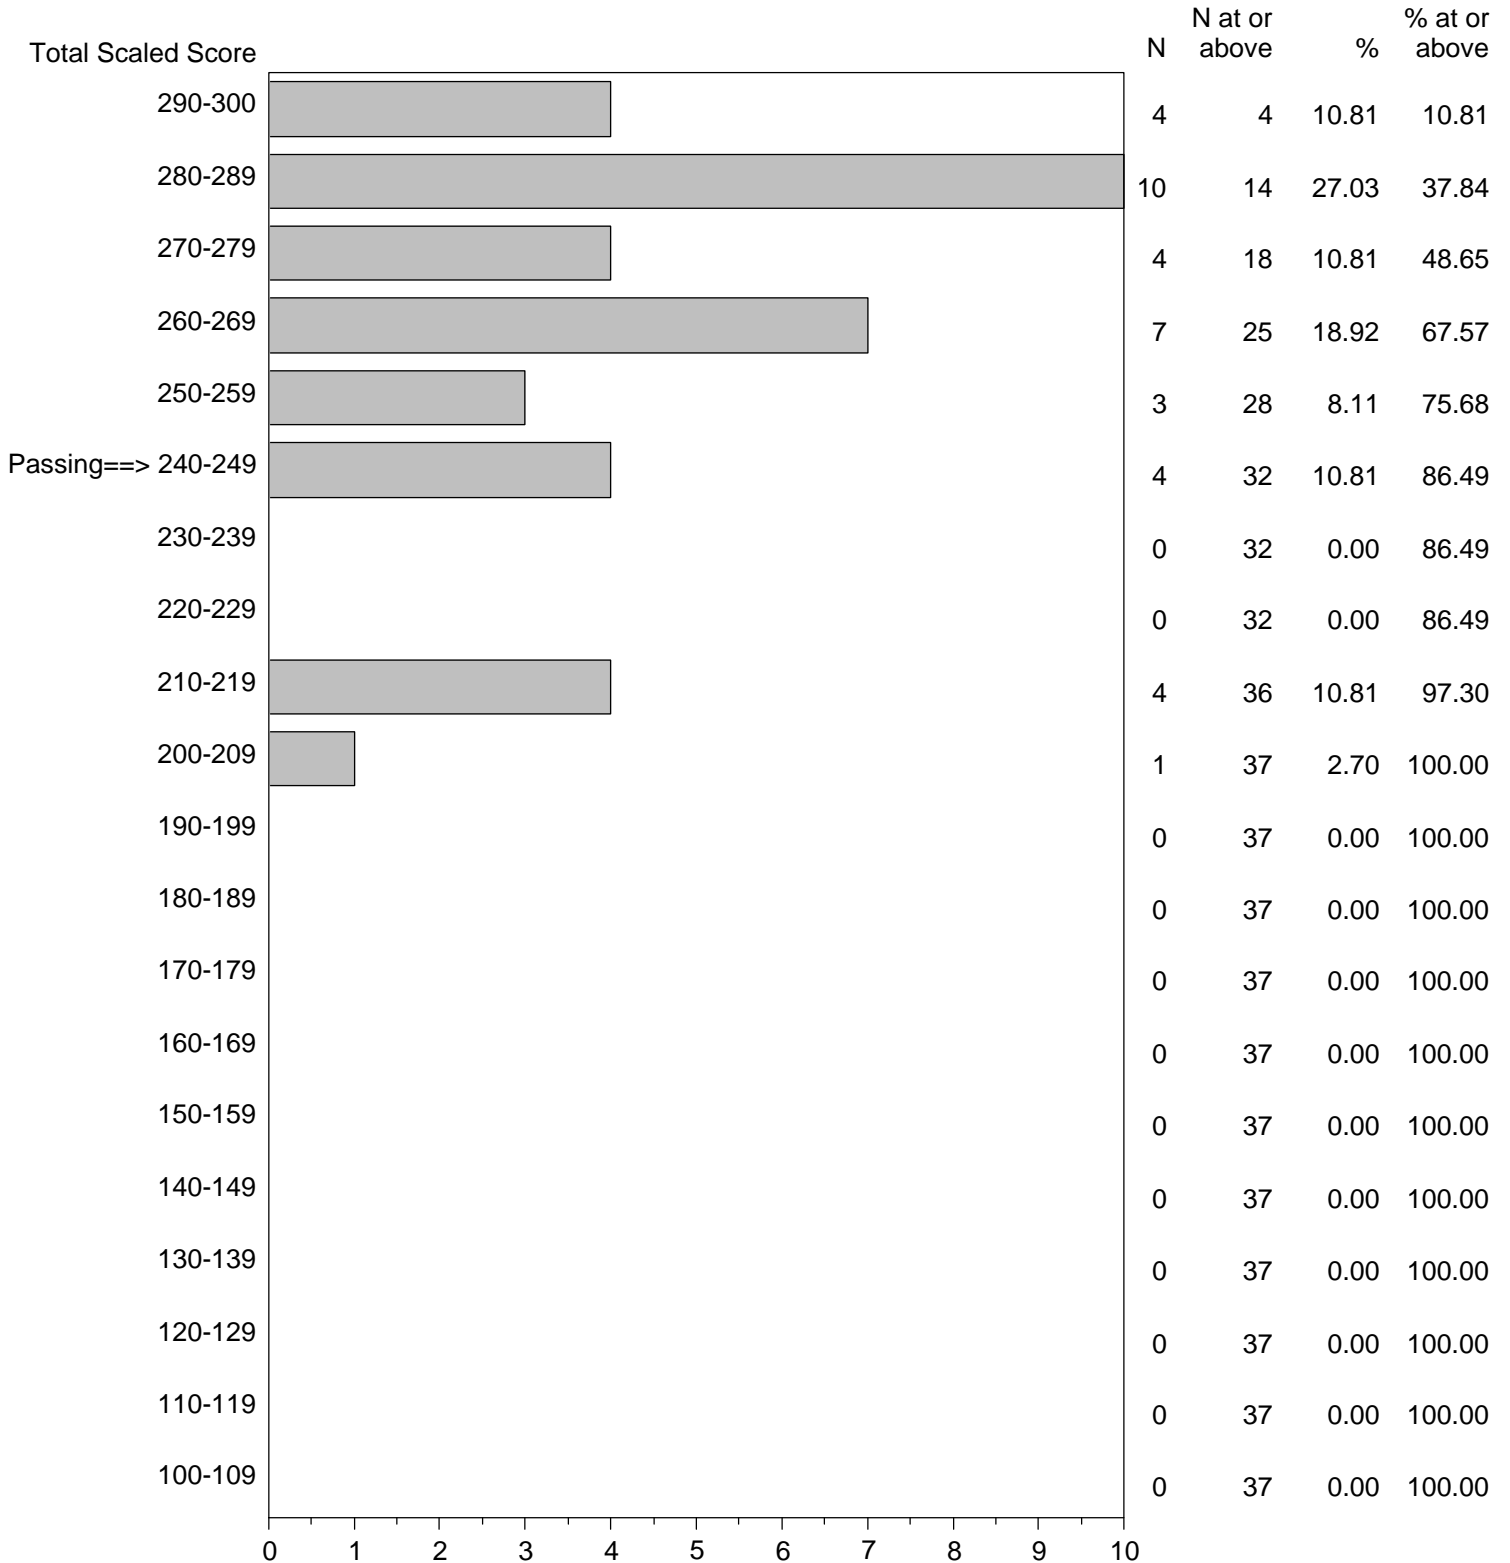

Massachusetts Tests for Educator Licensure (MTEL)
September 1, 2015 - August 31, 2016

TOTAL SCALED SCORE DISTRIBUTION BY TEST FIELD (ALL FORMS)

Test Field=15 Latin and Classical Humanities

NOTE: The accompanying explanatory notes and interpretive cautions are an integral part of this report.