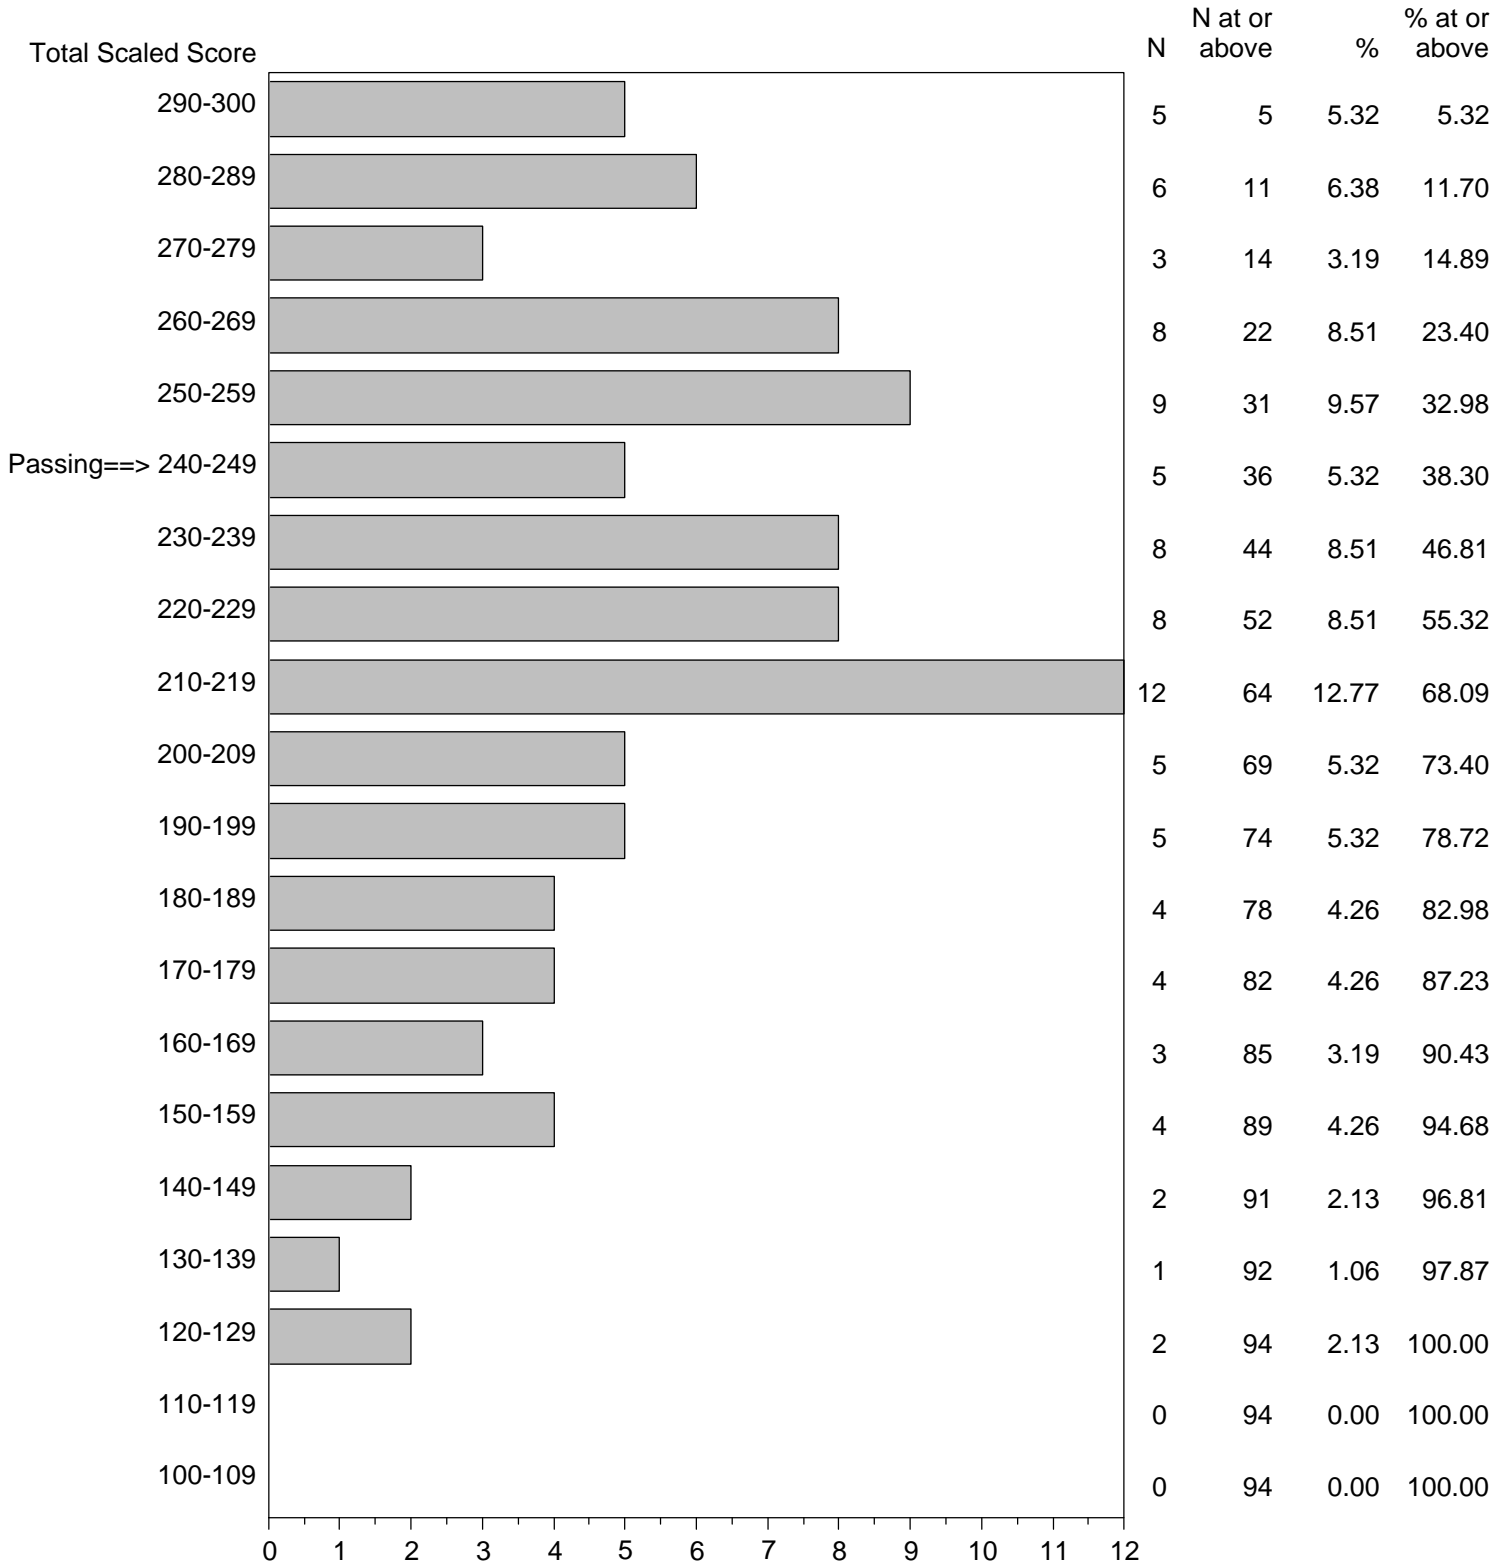

Massachusetts Tests for Educator Licensure (MTEL)
September 1, 2015 - August 31, 2016

TOTAL SCALED SCORE DISTRIBUTION BY TEST FIELD (ALL FORMS)

Test Field=51 Middle School Mathematics/Science

NOTE: The accompanying explanatory notes and interpretive cautions are an integral part of this report.