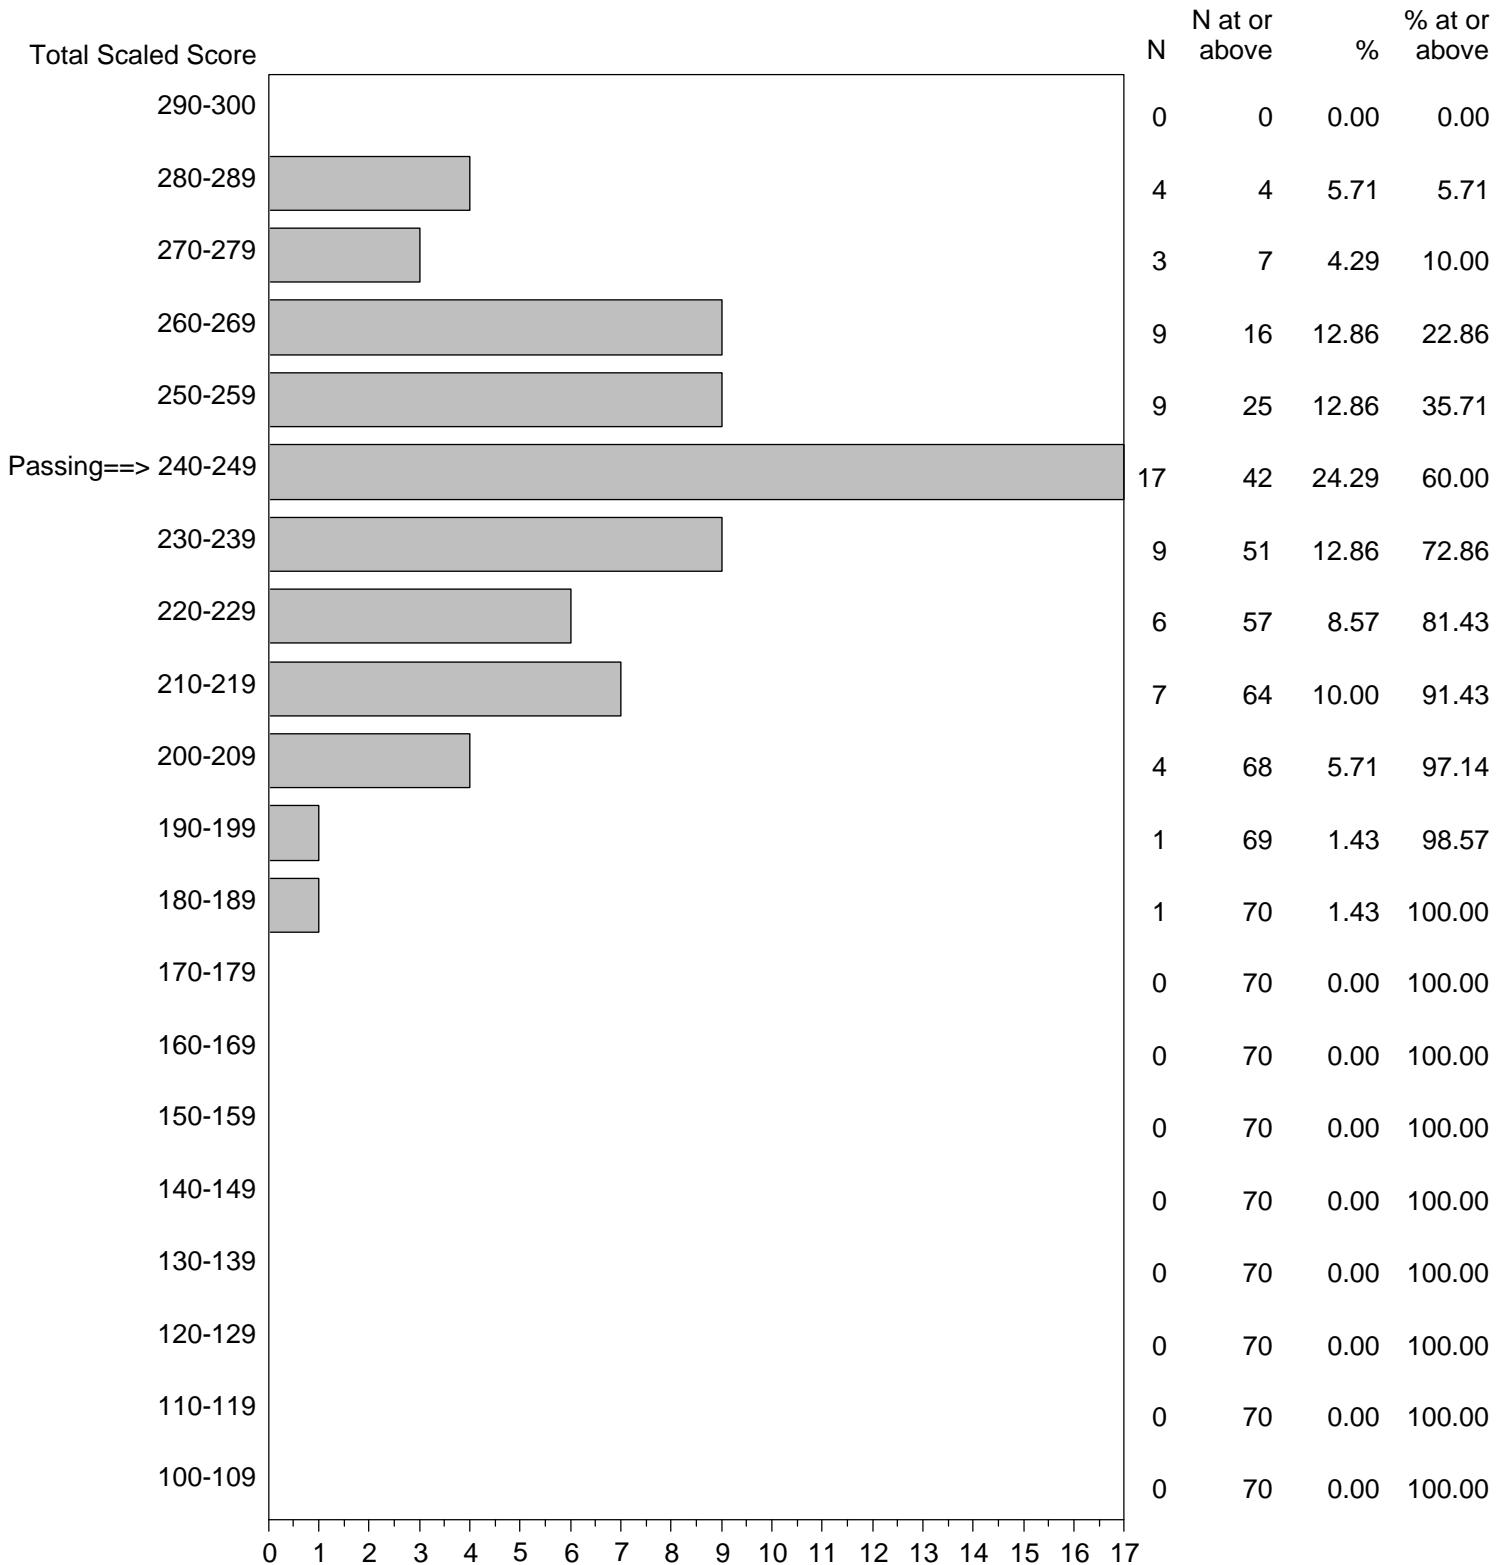

Massachusetts Tests for Educator Licensure (MTEL)
September 1, 2015 - August 31, 2016

TOTAL SCALED SCORE DISTRIBUTION BY TEST FIELD (ALL FORMS)

Test Field=14 Earth Science

NOTE: The accompanying explanatory notes and interpretive cautions are an integral part of this report.