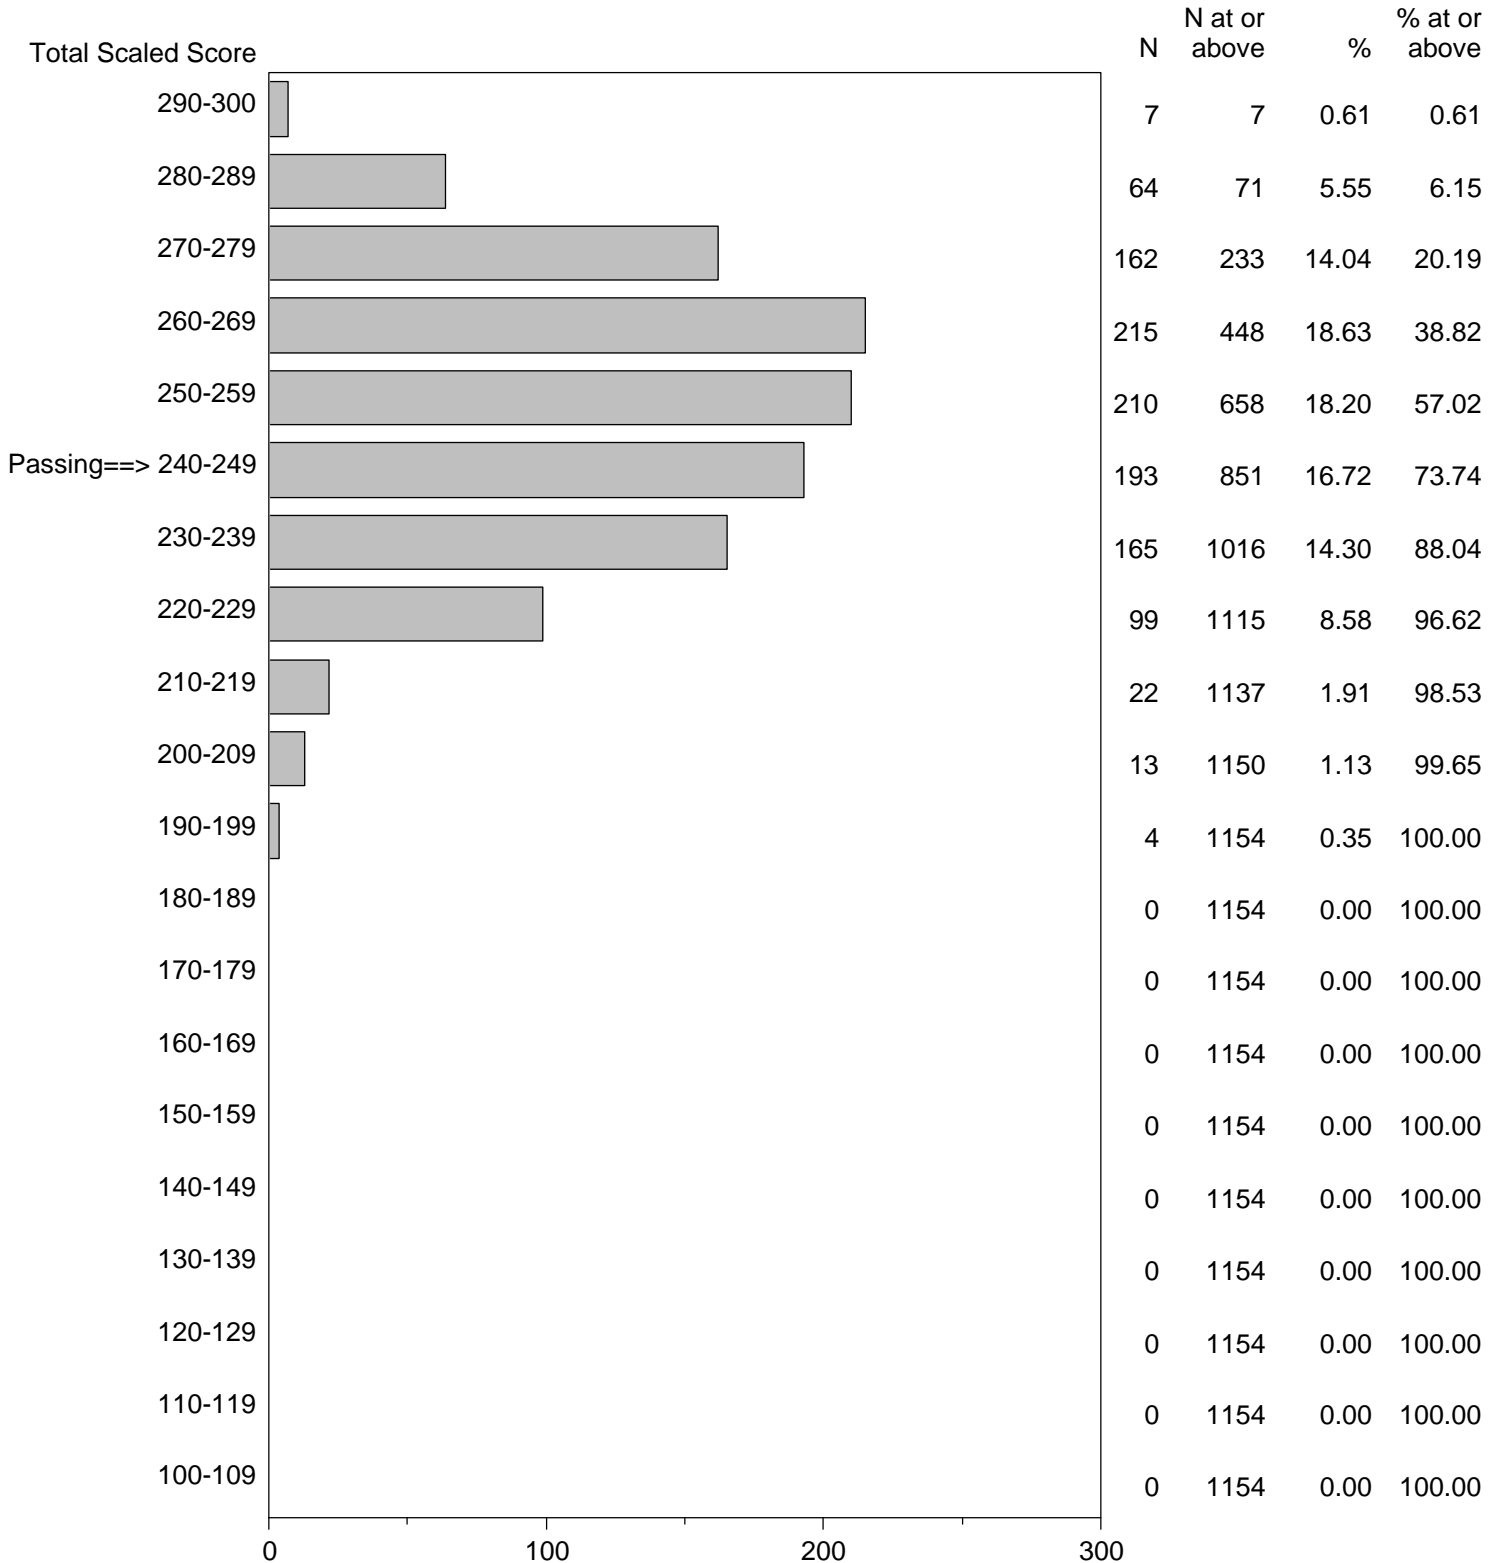

Massachusetts Tests for Educator Licensure (MTEL)
September 1, 2015 - August 31, 2016

TOTAL SCALED SCORE DISTRIBUTION BY TEST FIELD (ALL FORMS)

Test Field=07 English

NOTE: The accompanying explanatory notes and interpretive cautions are an integral part of this report.