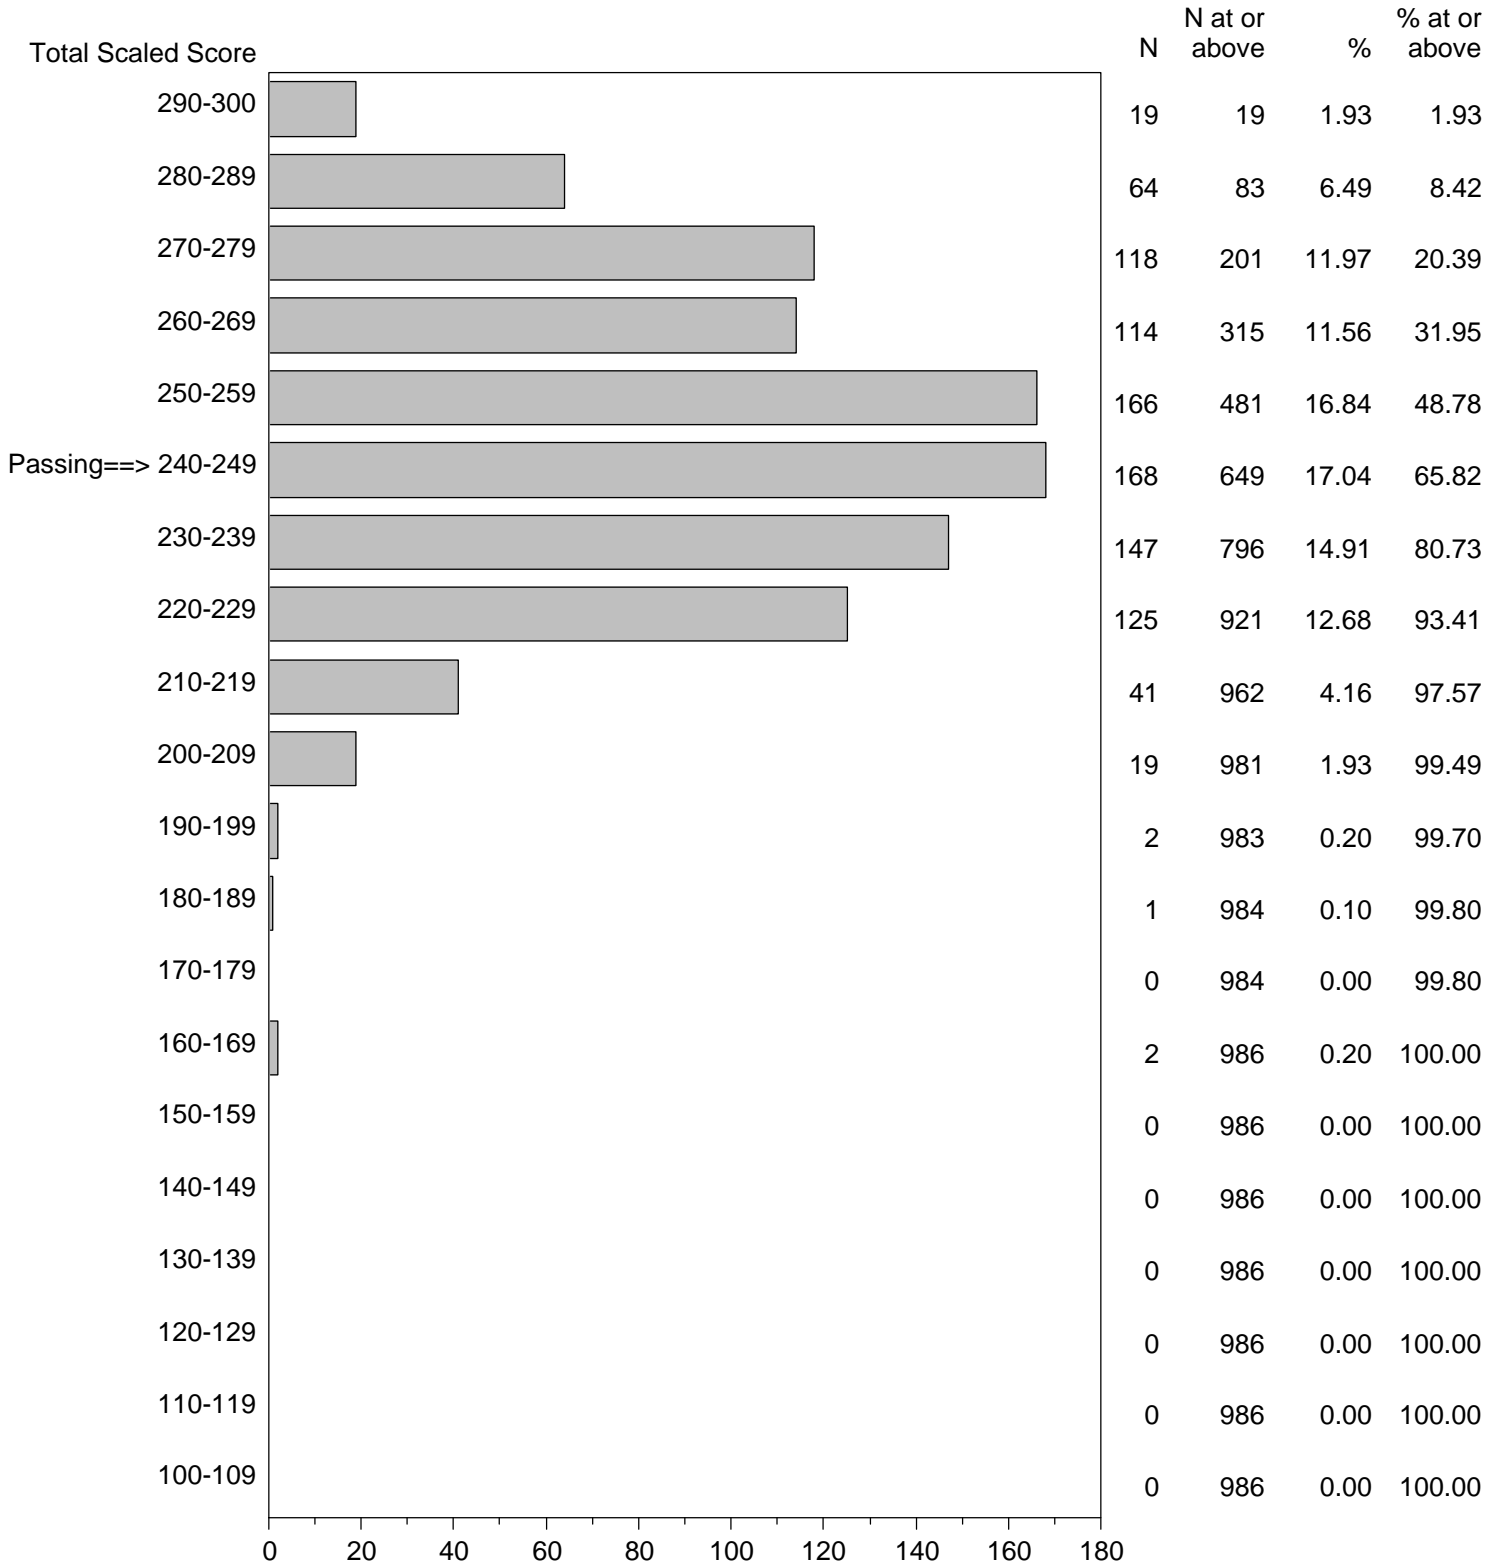

Massachusetts Tests for Educator Licensure (MTEL)
September 1, 2015 - August 31, 2016

TOTAL SCALED SCORE DISTRIBUTION BY TEST FIELD (ALL FORMS)

Test Field=06 History

NOTE: The accompanying explanatory notes and interpretive cautions are an integral part of this report.