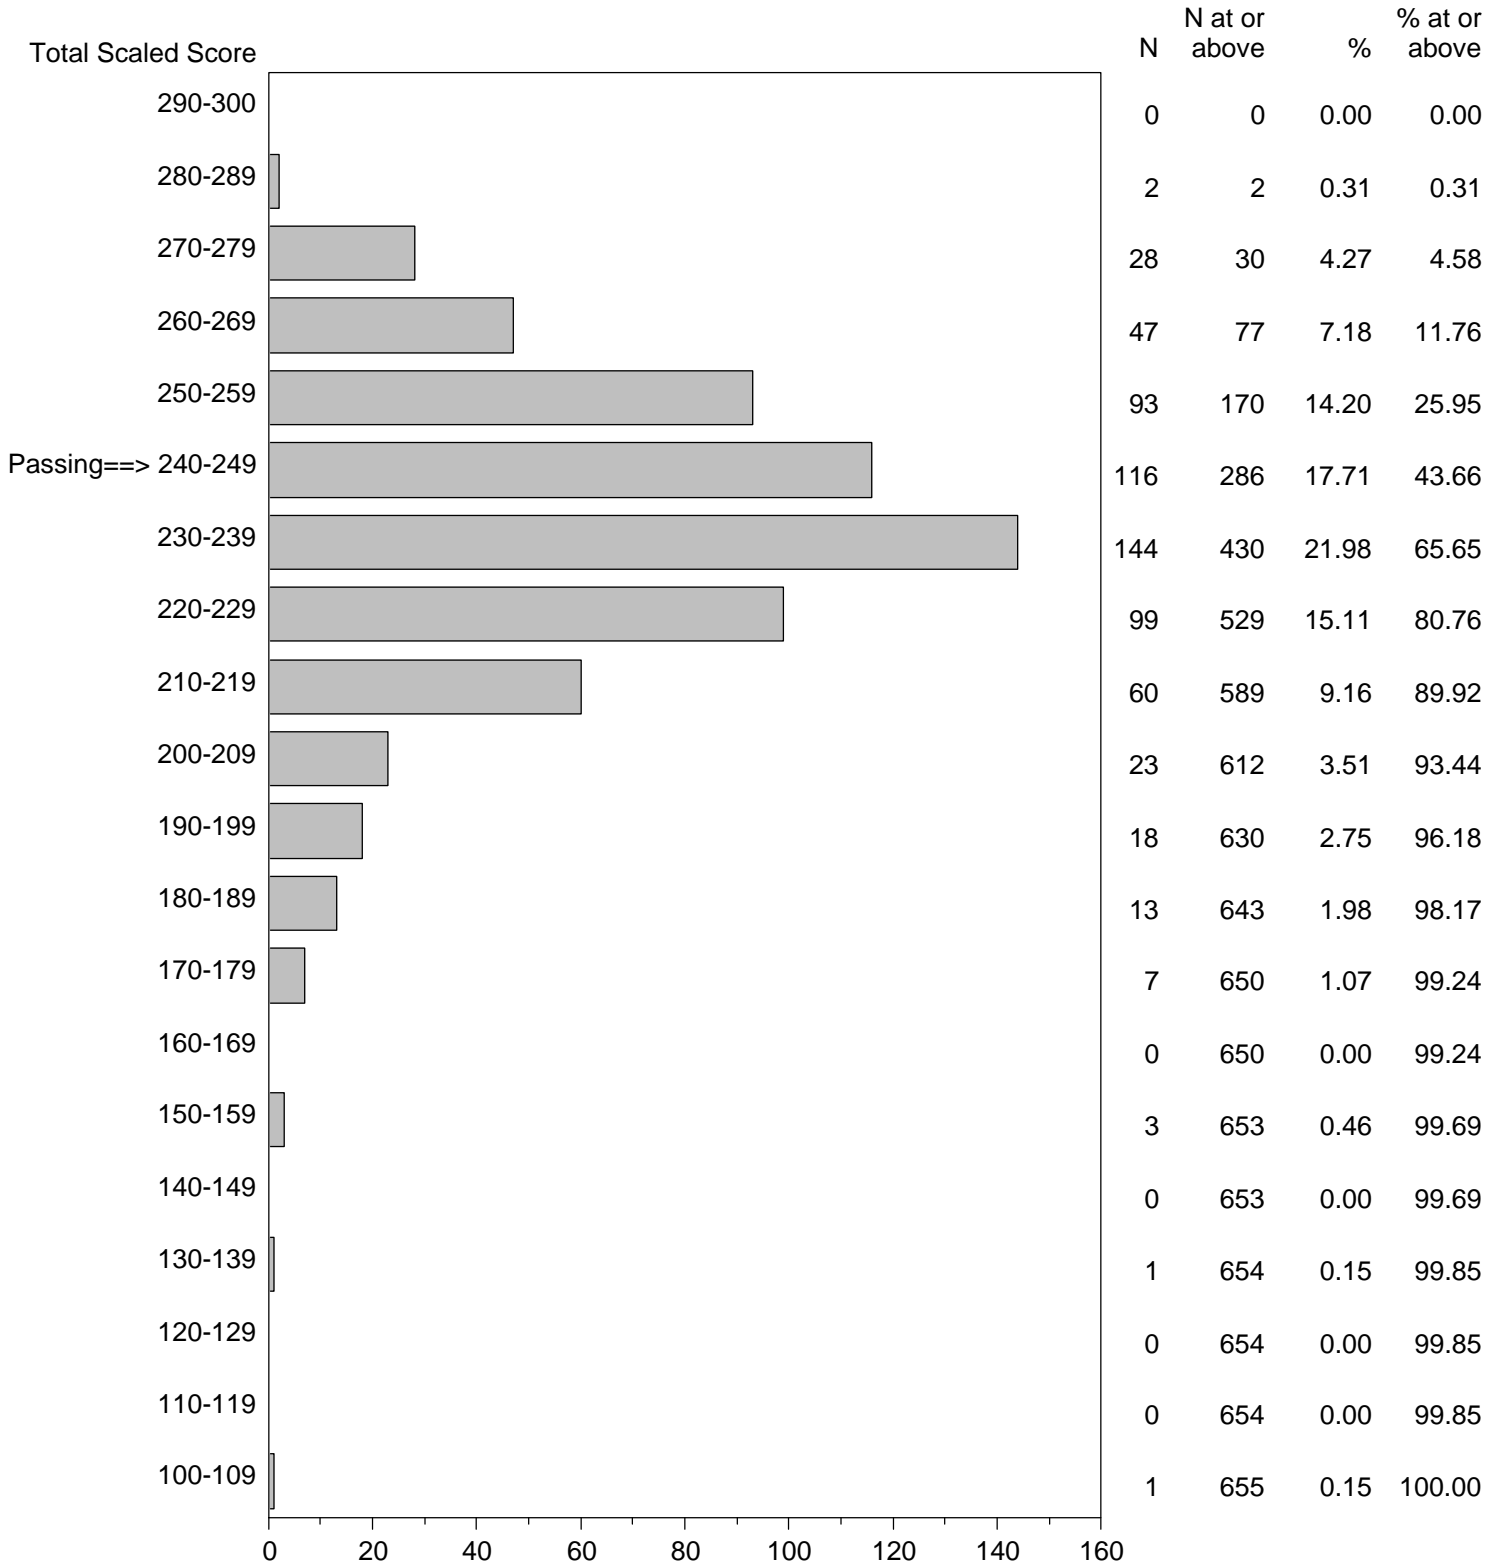

Massachusetts Tests for Educator Licensure (MTEL)
September 1, 2015 - August 31, 2016

TOTAL SCALED SCORE DISTRIBUTION BY TEST FIELD (ALL FORMS)

Test Field=22 Physical Education

NOTE: The accompanying explanatory notes and interpretive cautions are an integral part of this report.