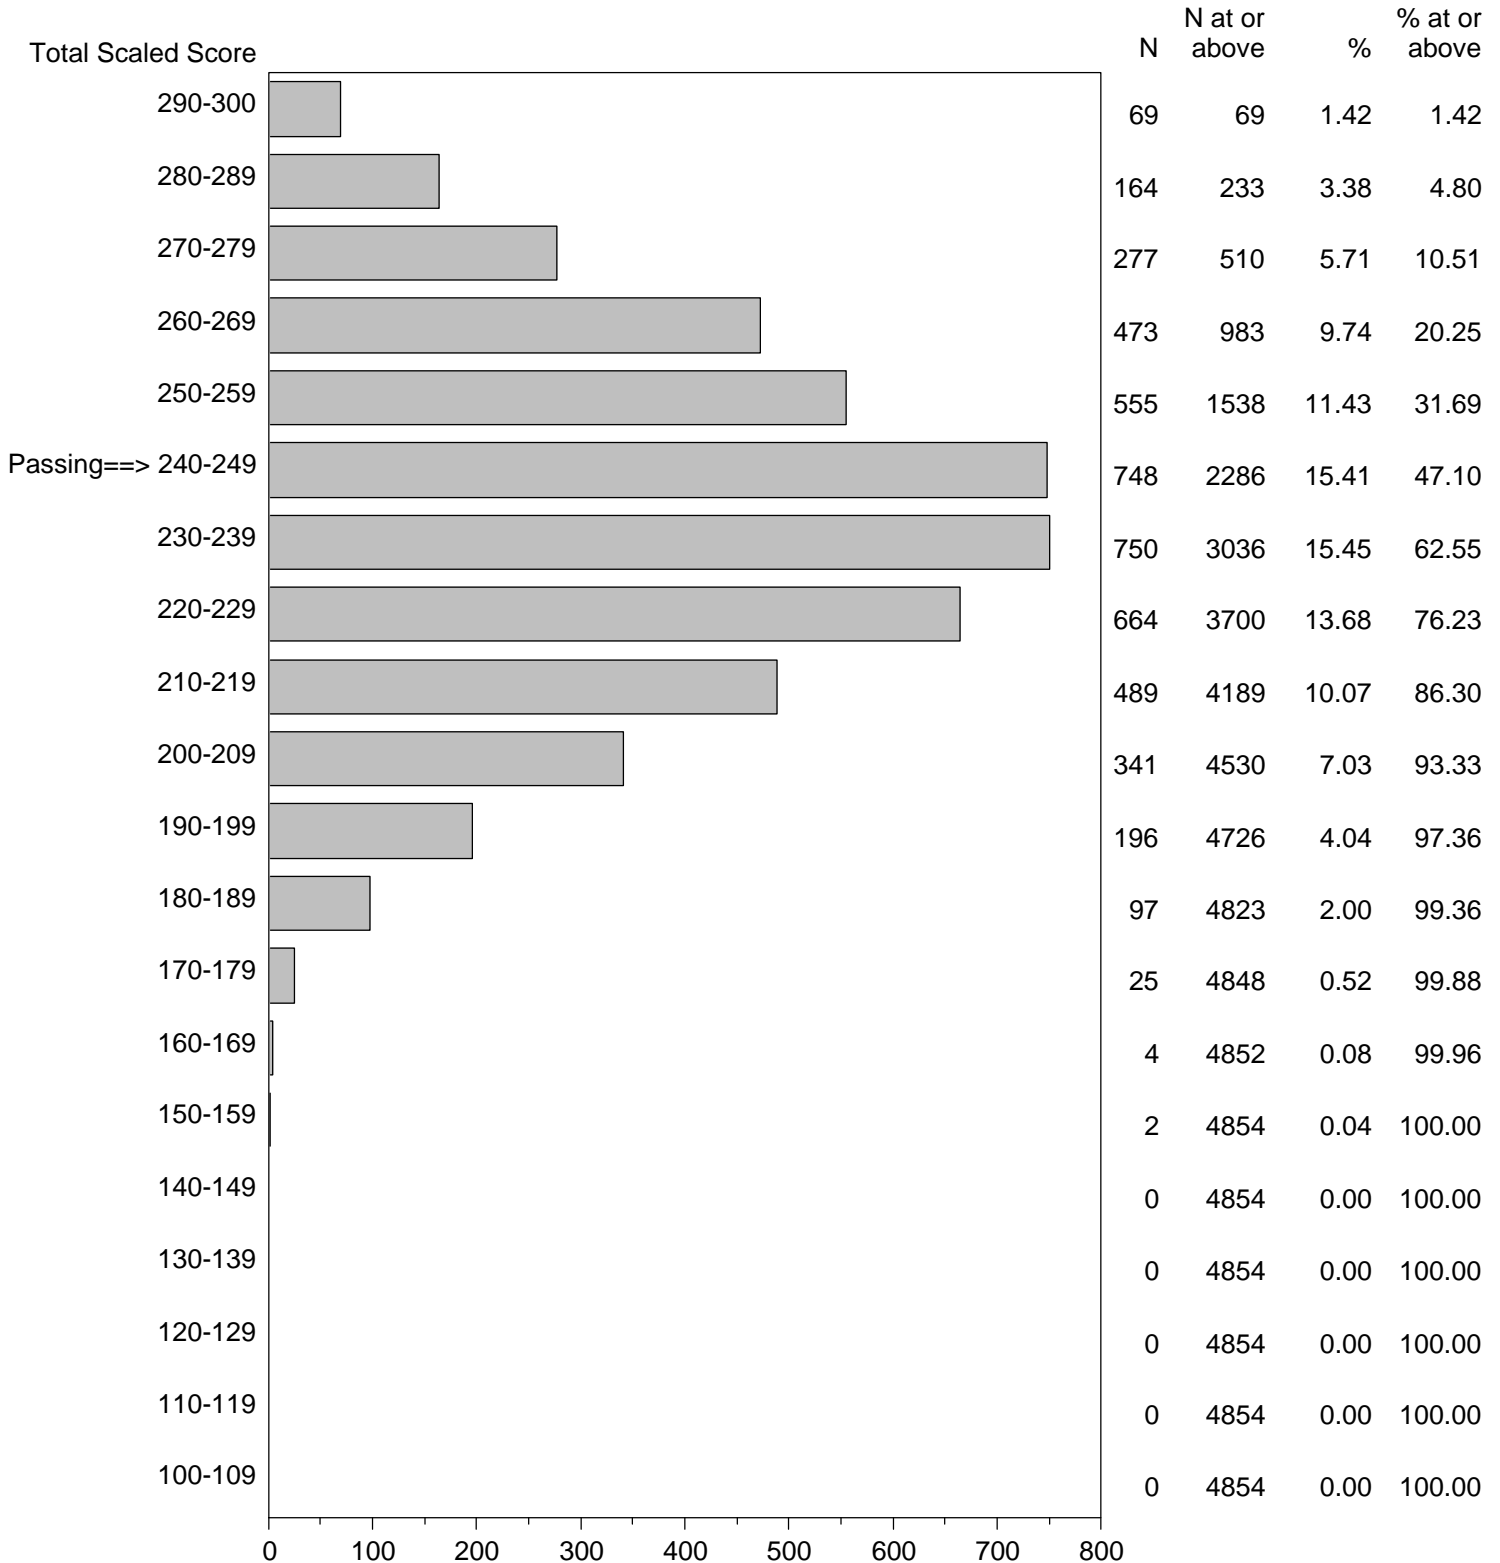

Massachusetts Tests for Educator Licensure (MTEL)
September 1, 2015 - August 31, 2016

TOTAL SCALED SCORE DISTRIBUTION BY TEST FIELD (ALL FORMS)

Test Field=03 General Curriculum - Mathematics

NOTE: The accompanying explanatory notes and interpretive cautions are an integral part of this report.