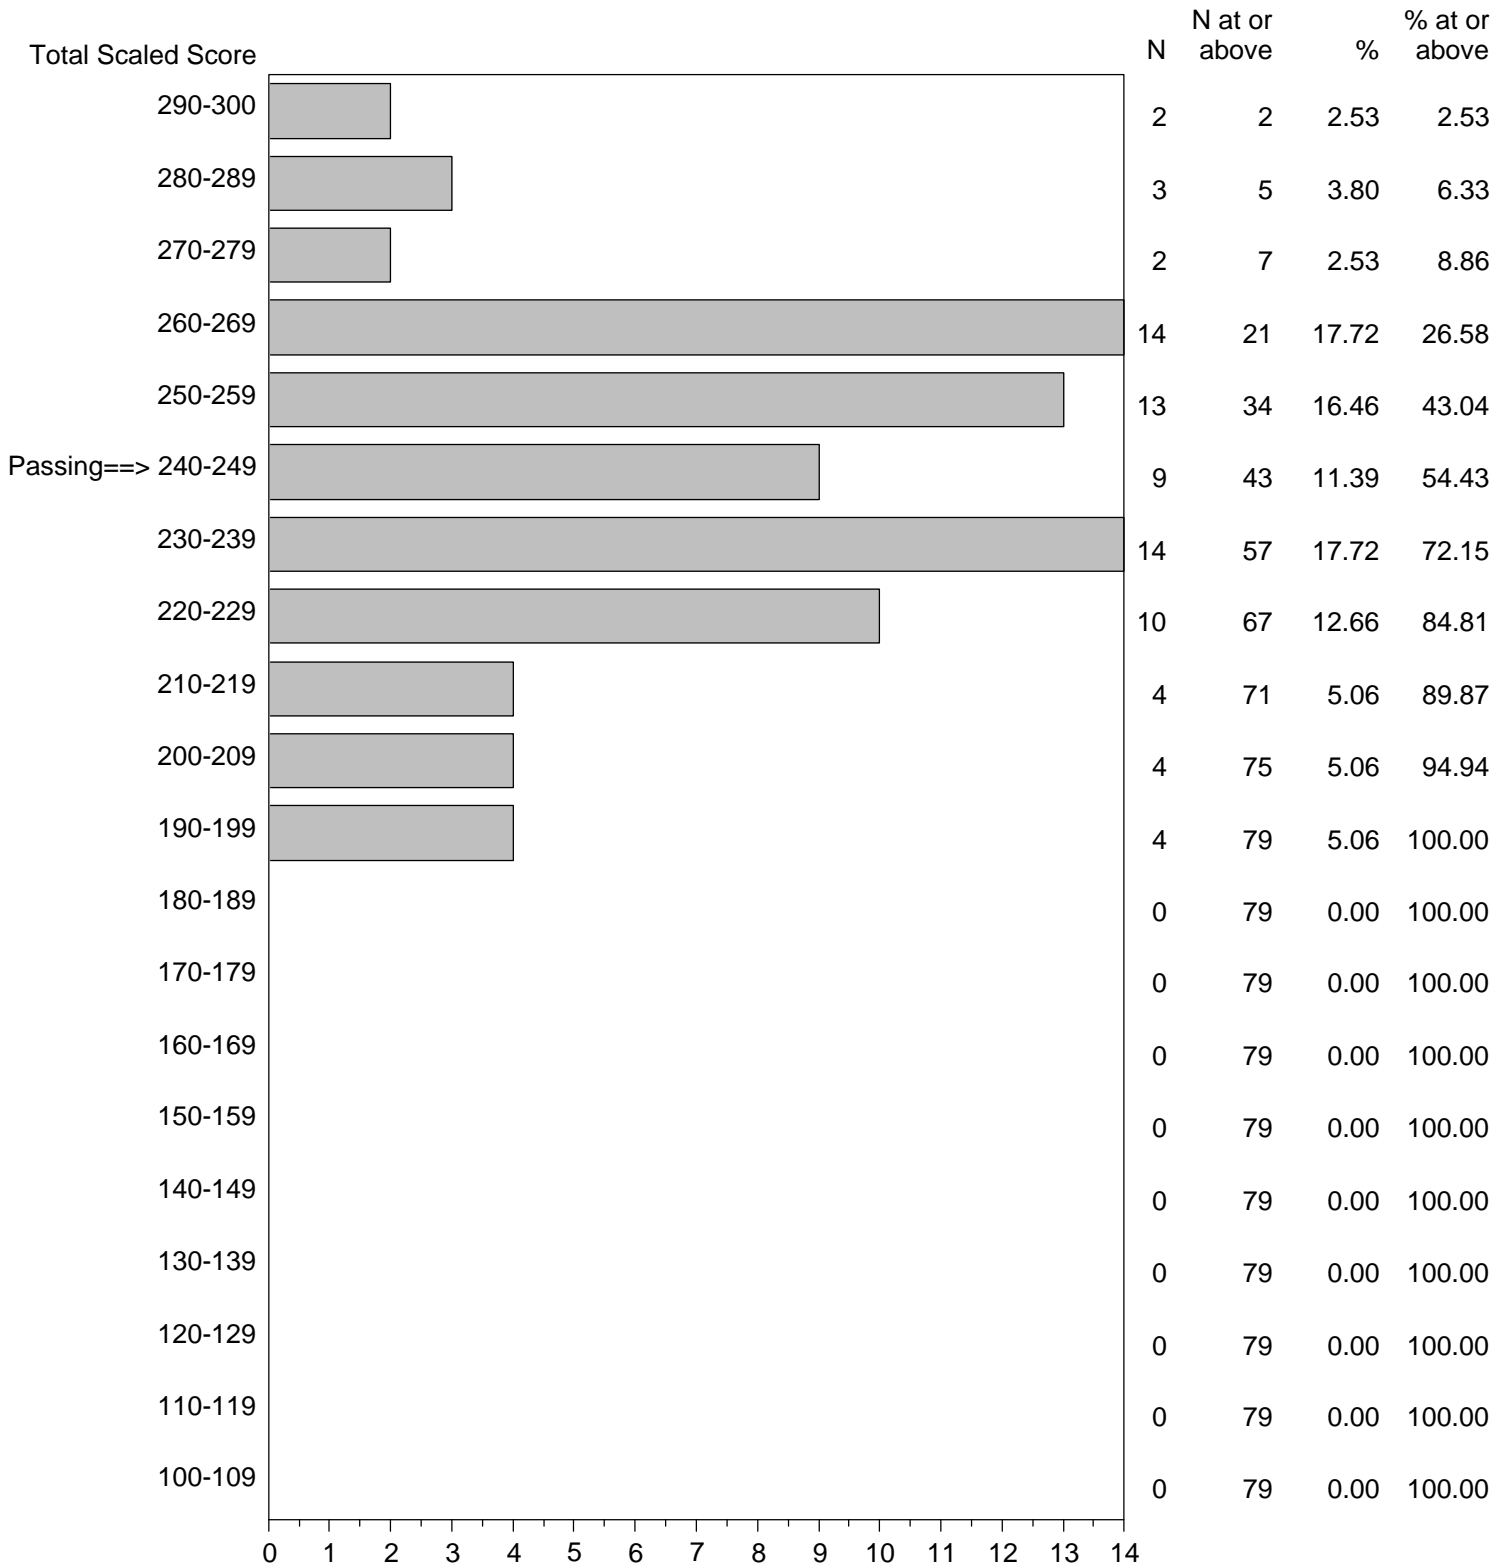

Massachusetts Tests for Educator Licensure (MTEL)
September 1, 2015 - August 31, 2016

TOTAL SCALED SCORE DISTRIBUTION BY TEST FIELD (ALL FORMS)

Test Field=33 Technology/Engineering

NOTE: The accompanying explanatory notes and interpretive cautions are an integral part of this report.