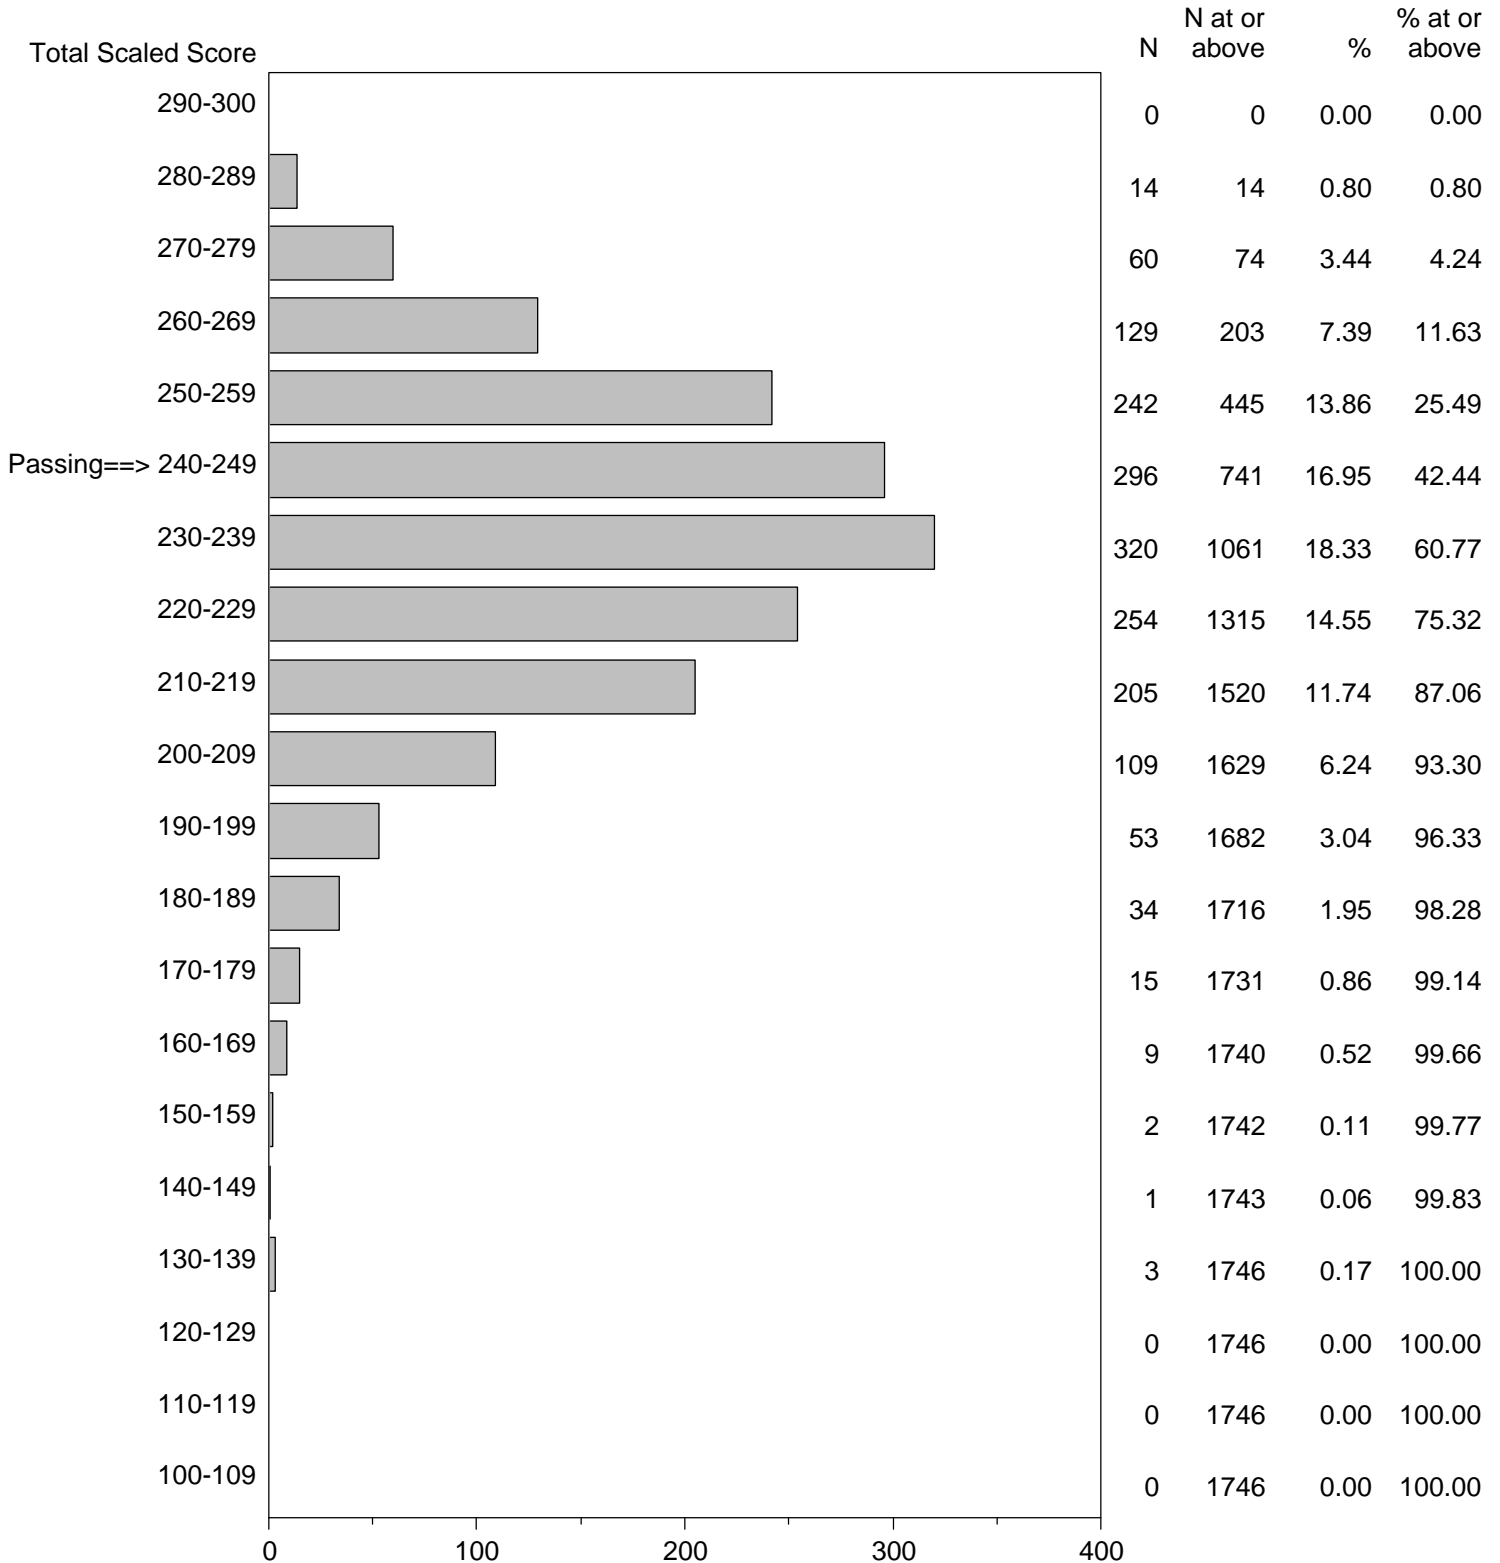

Massachusetts Tests for Educator Licensure (MTEL)
September 1, 2015 - August 31, 2016

TOTAL SCALED SCORE DISTRIBUTION BY TEST FIELD (ALL FORMS)

Test Field=54 English as a Second Language

NOTE: The accompanying explanatory notes and interpretive cautions are an integral part of this report.