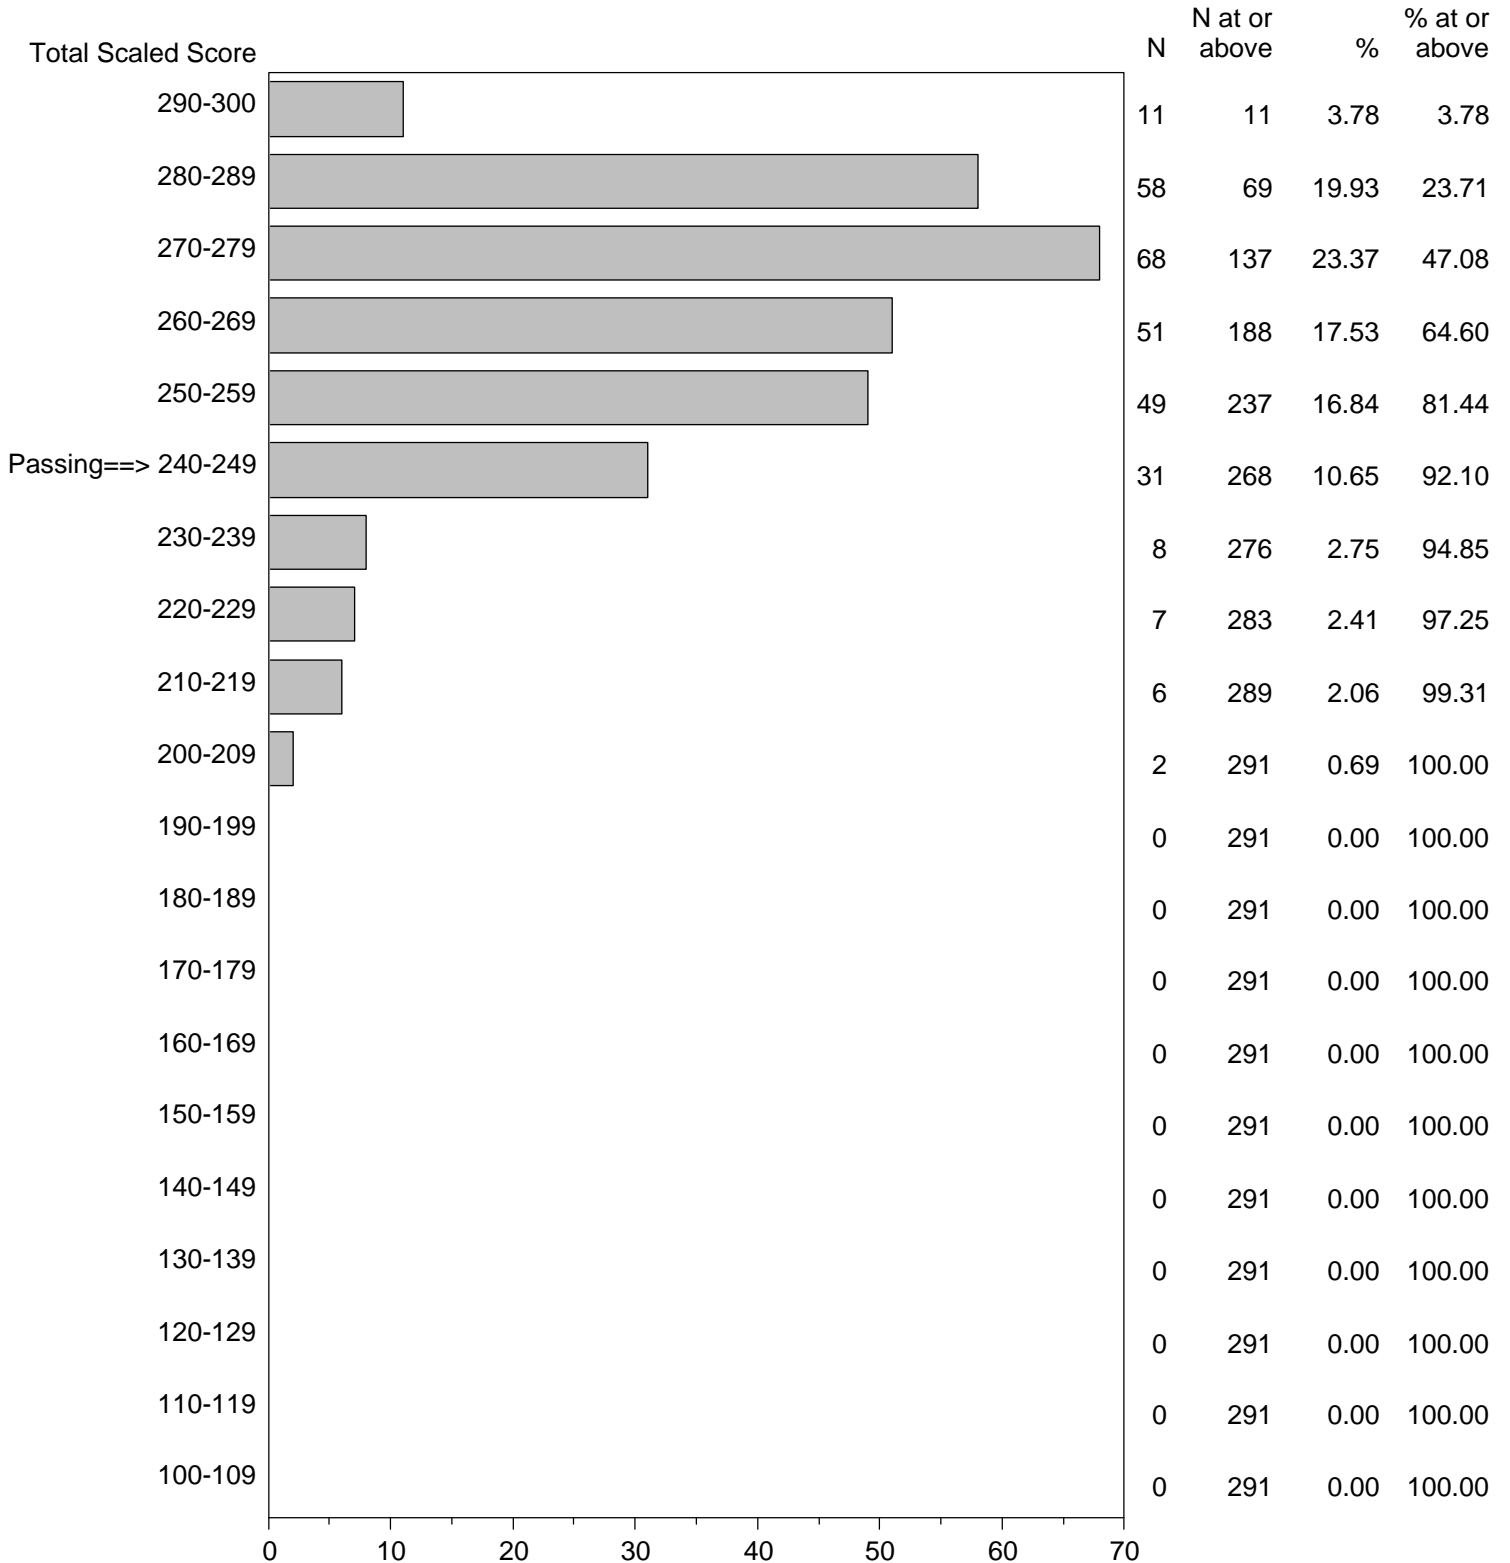

Massachusetts Tests for Educator Licensure (MTEL)
September 1, 2015 - August 31, 2016

TOTAL SCALED SCORE DISTRIBUTION BY TEST FIELD (ALL FORMS)

Test Field=17 Visual Art

NOTE: The accompanying explanatory notes and interpretive cautions are an integral part of this report.