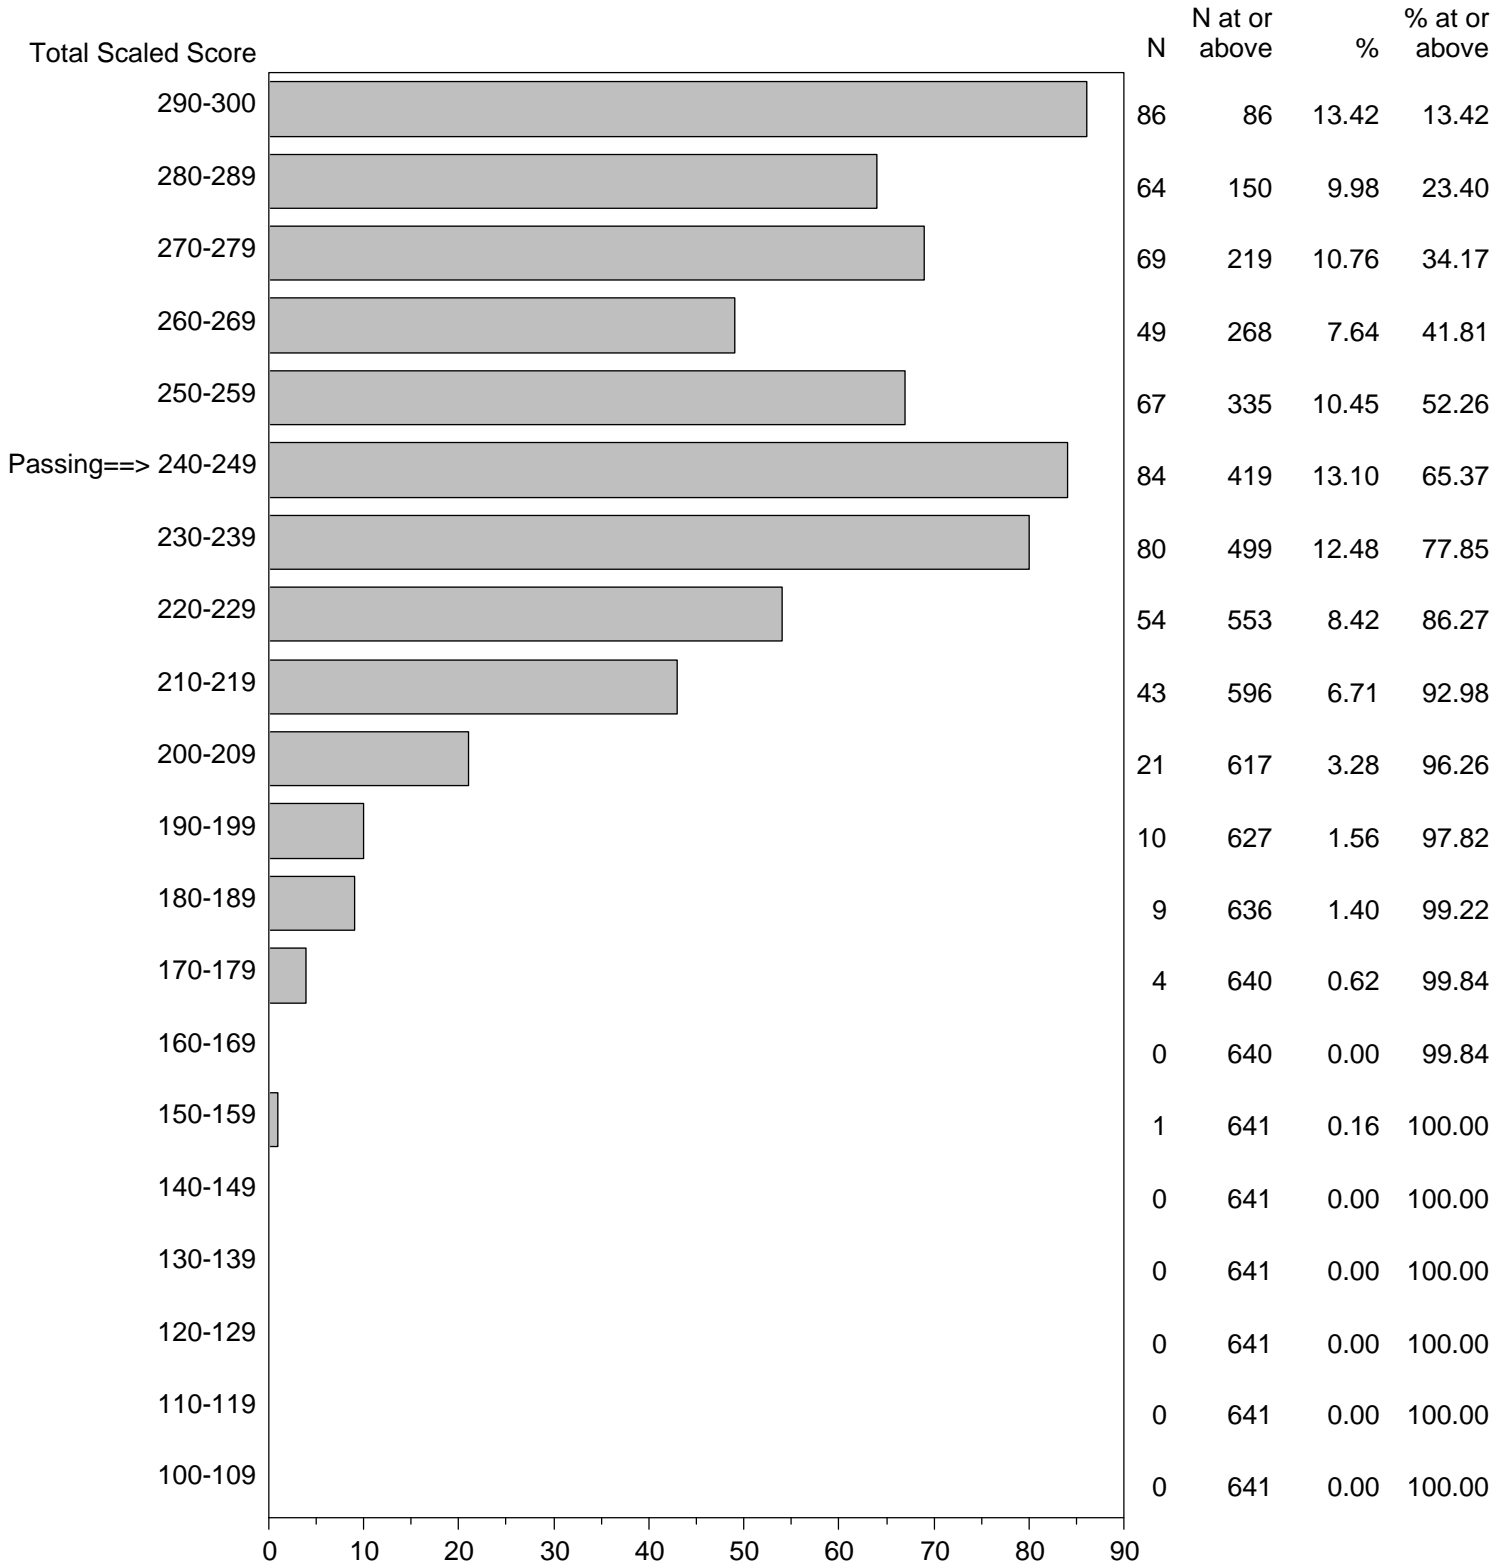

Massachusetts Tests for Educator Licensure (MTEL)
September 1, 2015 - August 31, 2016

TOTAL SCALED SCORE DISTRIBUTION BY TEST FIELD (ALL FORMS)

Test Field=09 Mathematics

NOTE: The accompanying explanatory notes and interpretive cautions are an integral part of this report.