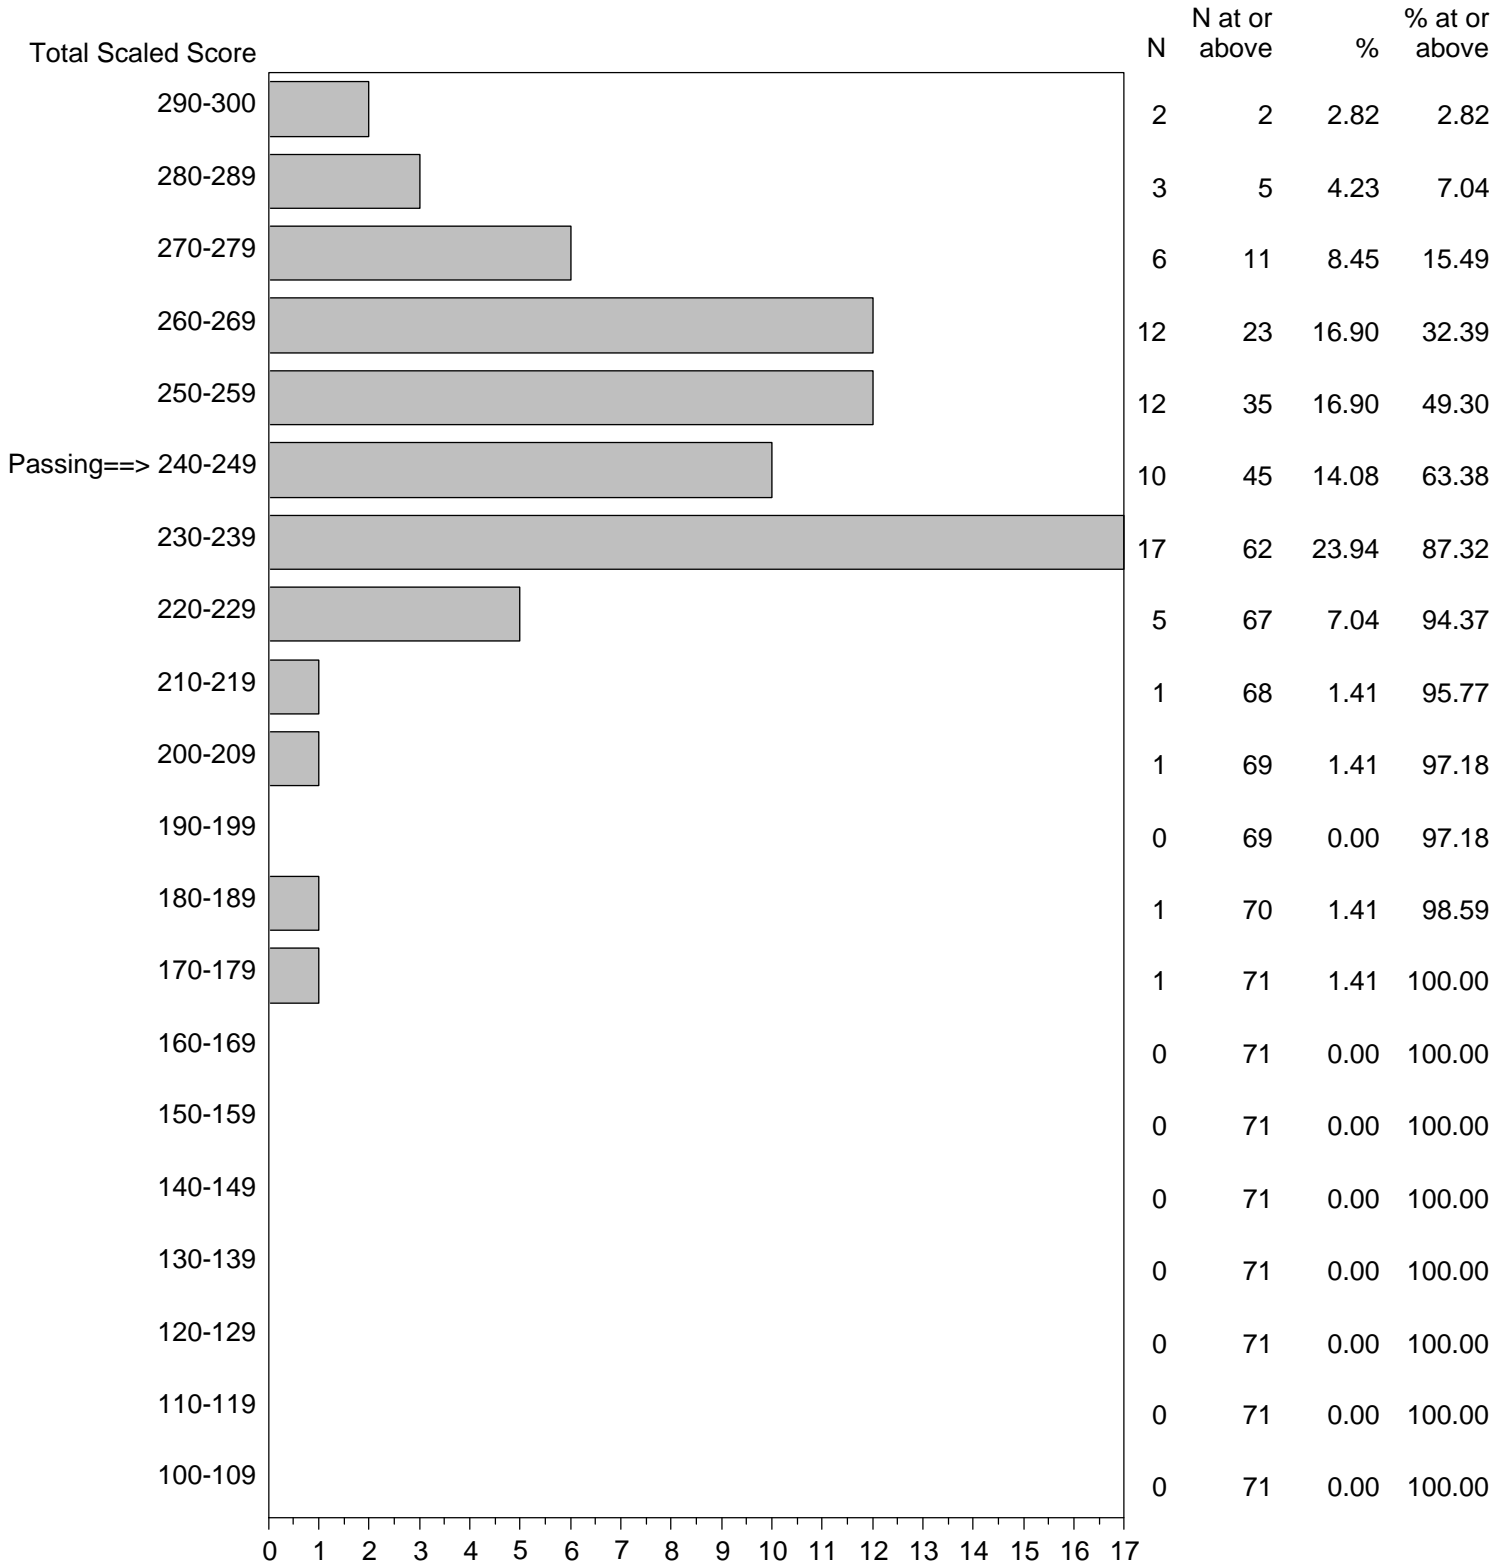

Massachusetts Tests for Educator Licensure (MTEL)
September 1, 2015 - August 31, 2016

TOTAL SCALED SCORE DISTRIBUTION BY TEST FIELD (ALL FORMS)

Test Field=19 Business

NOTE: The accompanying explanatory notes and interpretive cautions are an integral part of this report.