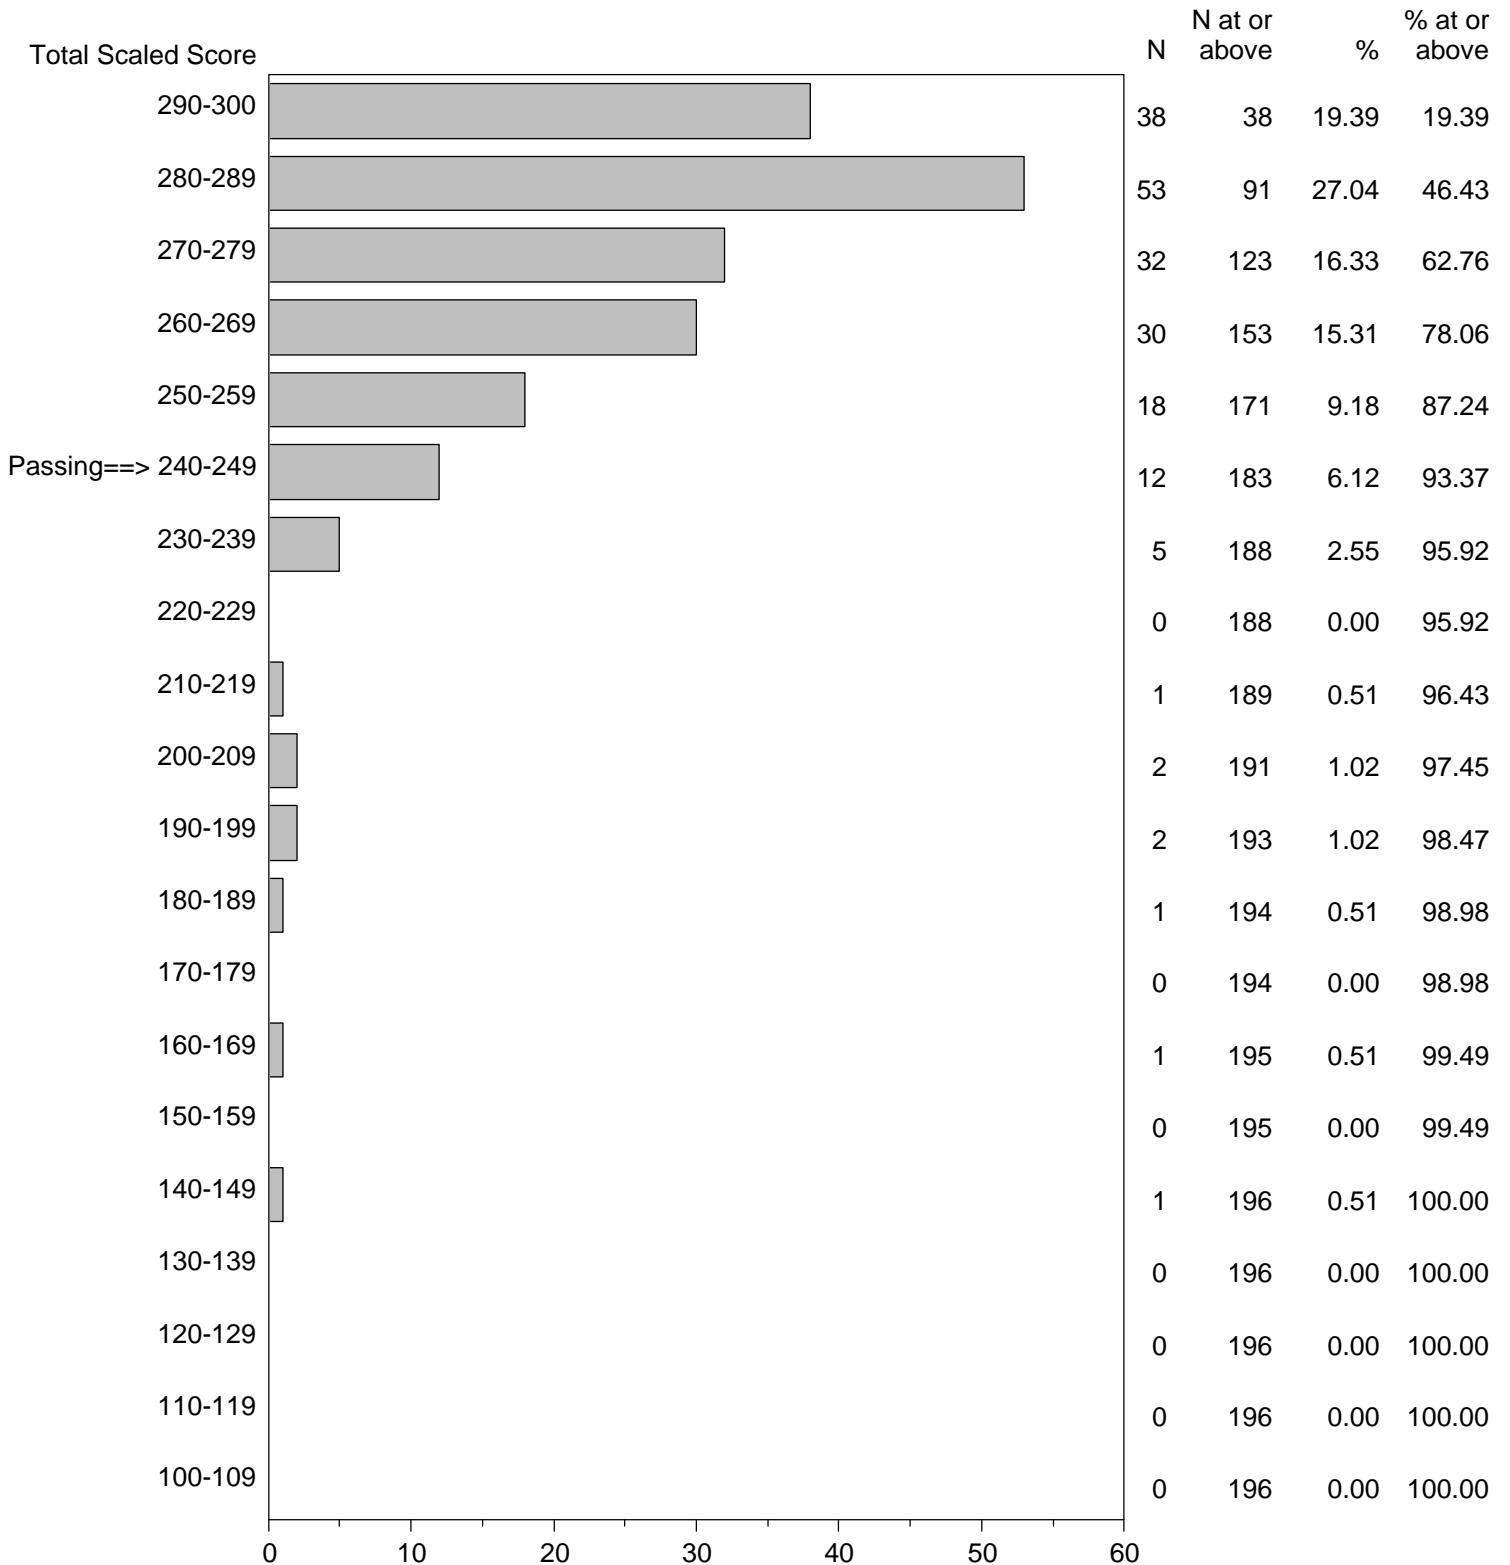

Massachusetts Tests for Educator Licensure (MTEL)
September 1, 2015 - August 31, 2016

TOTAL SCALED SCORE DISTRIBUTION BY TEST FIELD (ALL FORMS)

Test Field=91 Vocational Technical Literacy Skills Test - Reading

NOTE: The accompanying explanatory notes and interpretive cautions are an integral part of this report.