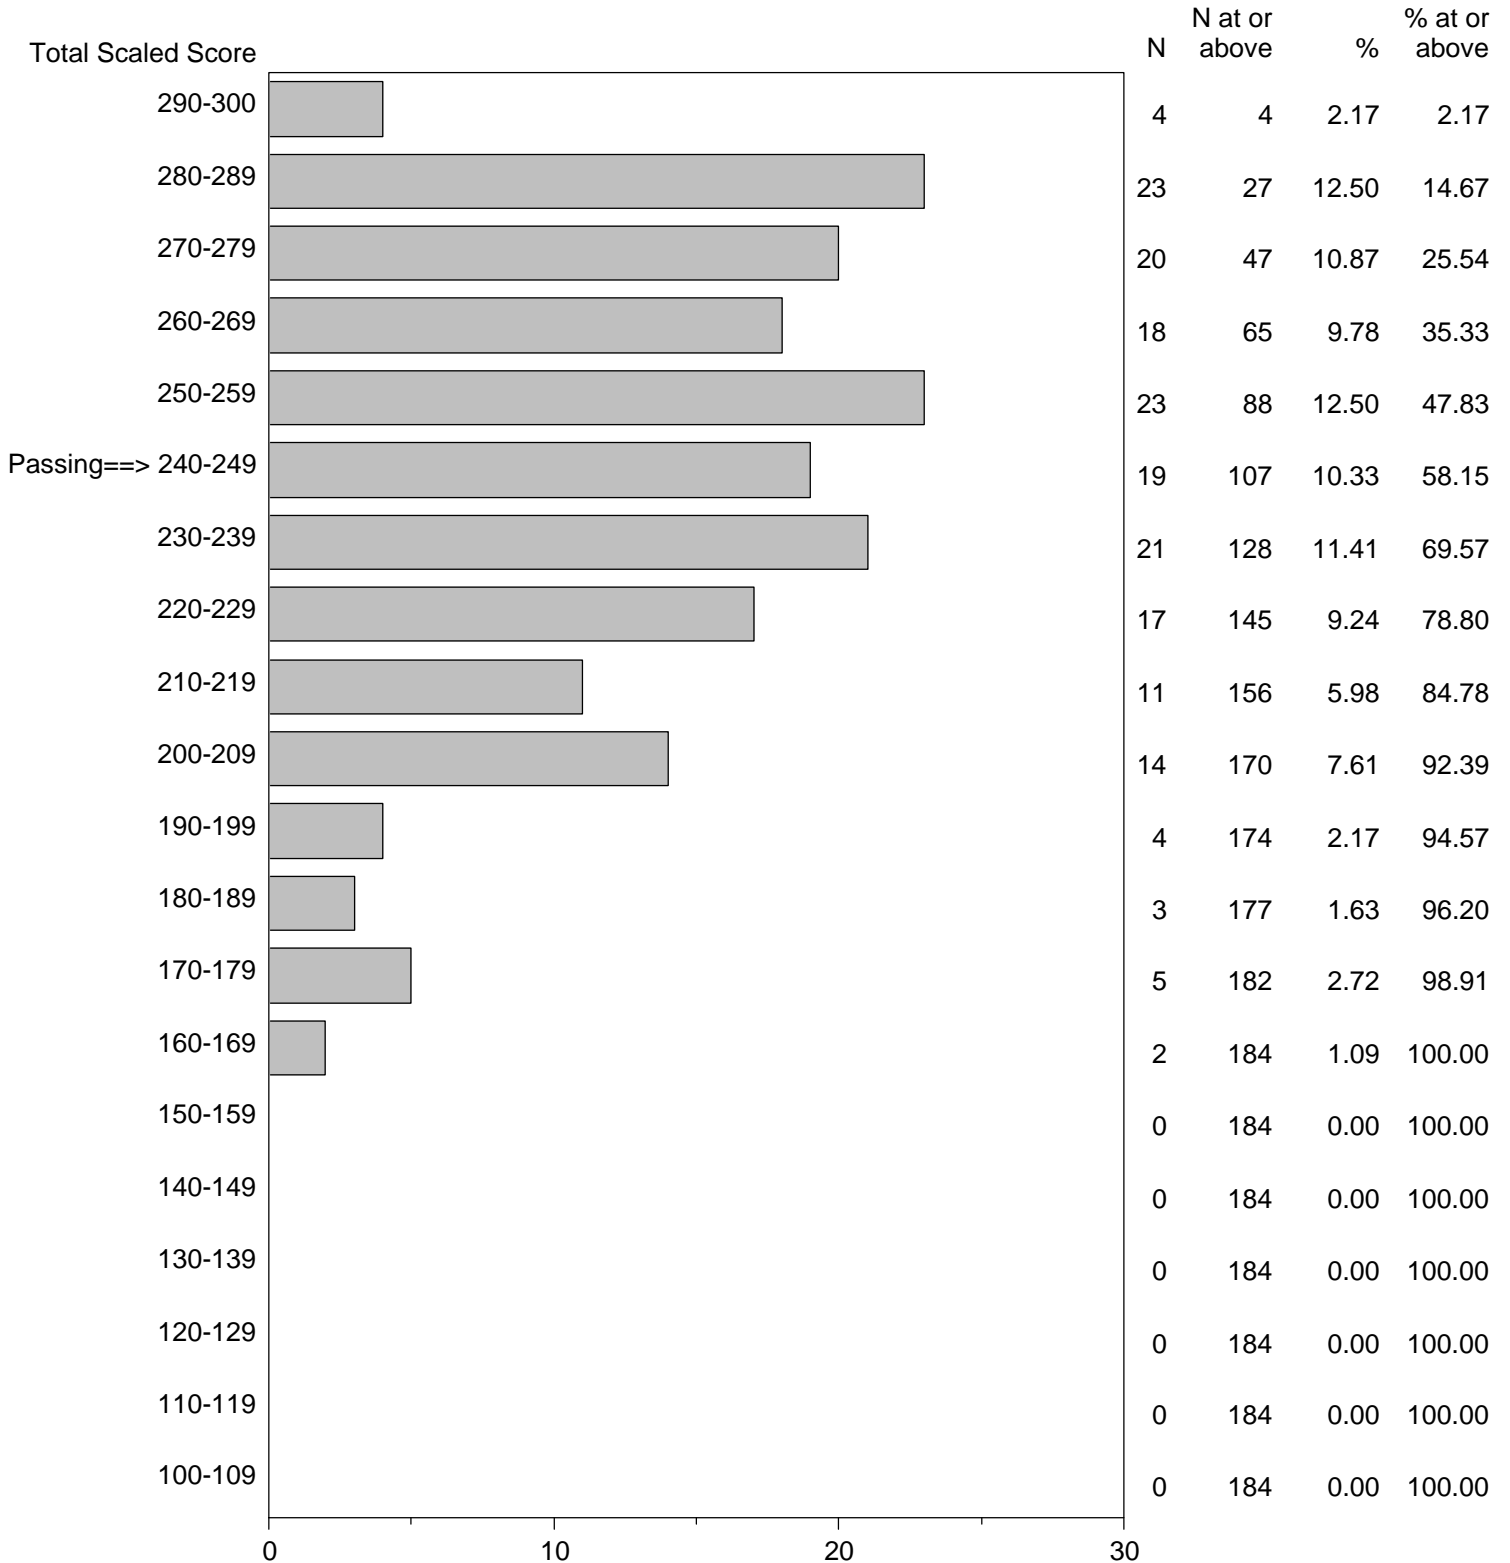

Massachusetts Tests for Educator Licensure (MTEL)
September 1, 2015 - August 31, 2016

TOTAL SCALED SCORE DISTRIBUTION BY TEST FIELD (ALL FORMS)

Test Field=12 Chemistry

NOTE: The accompanying explanatory notes and interpretive cautions are an integral part of this report.