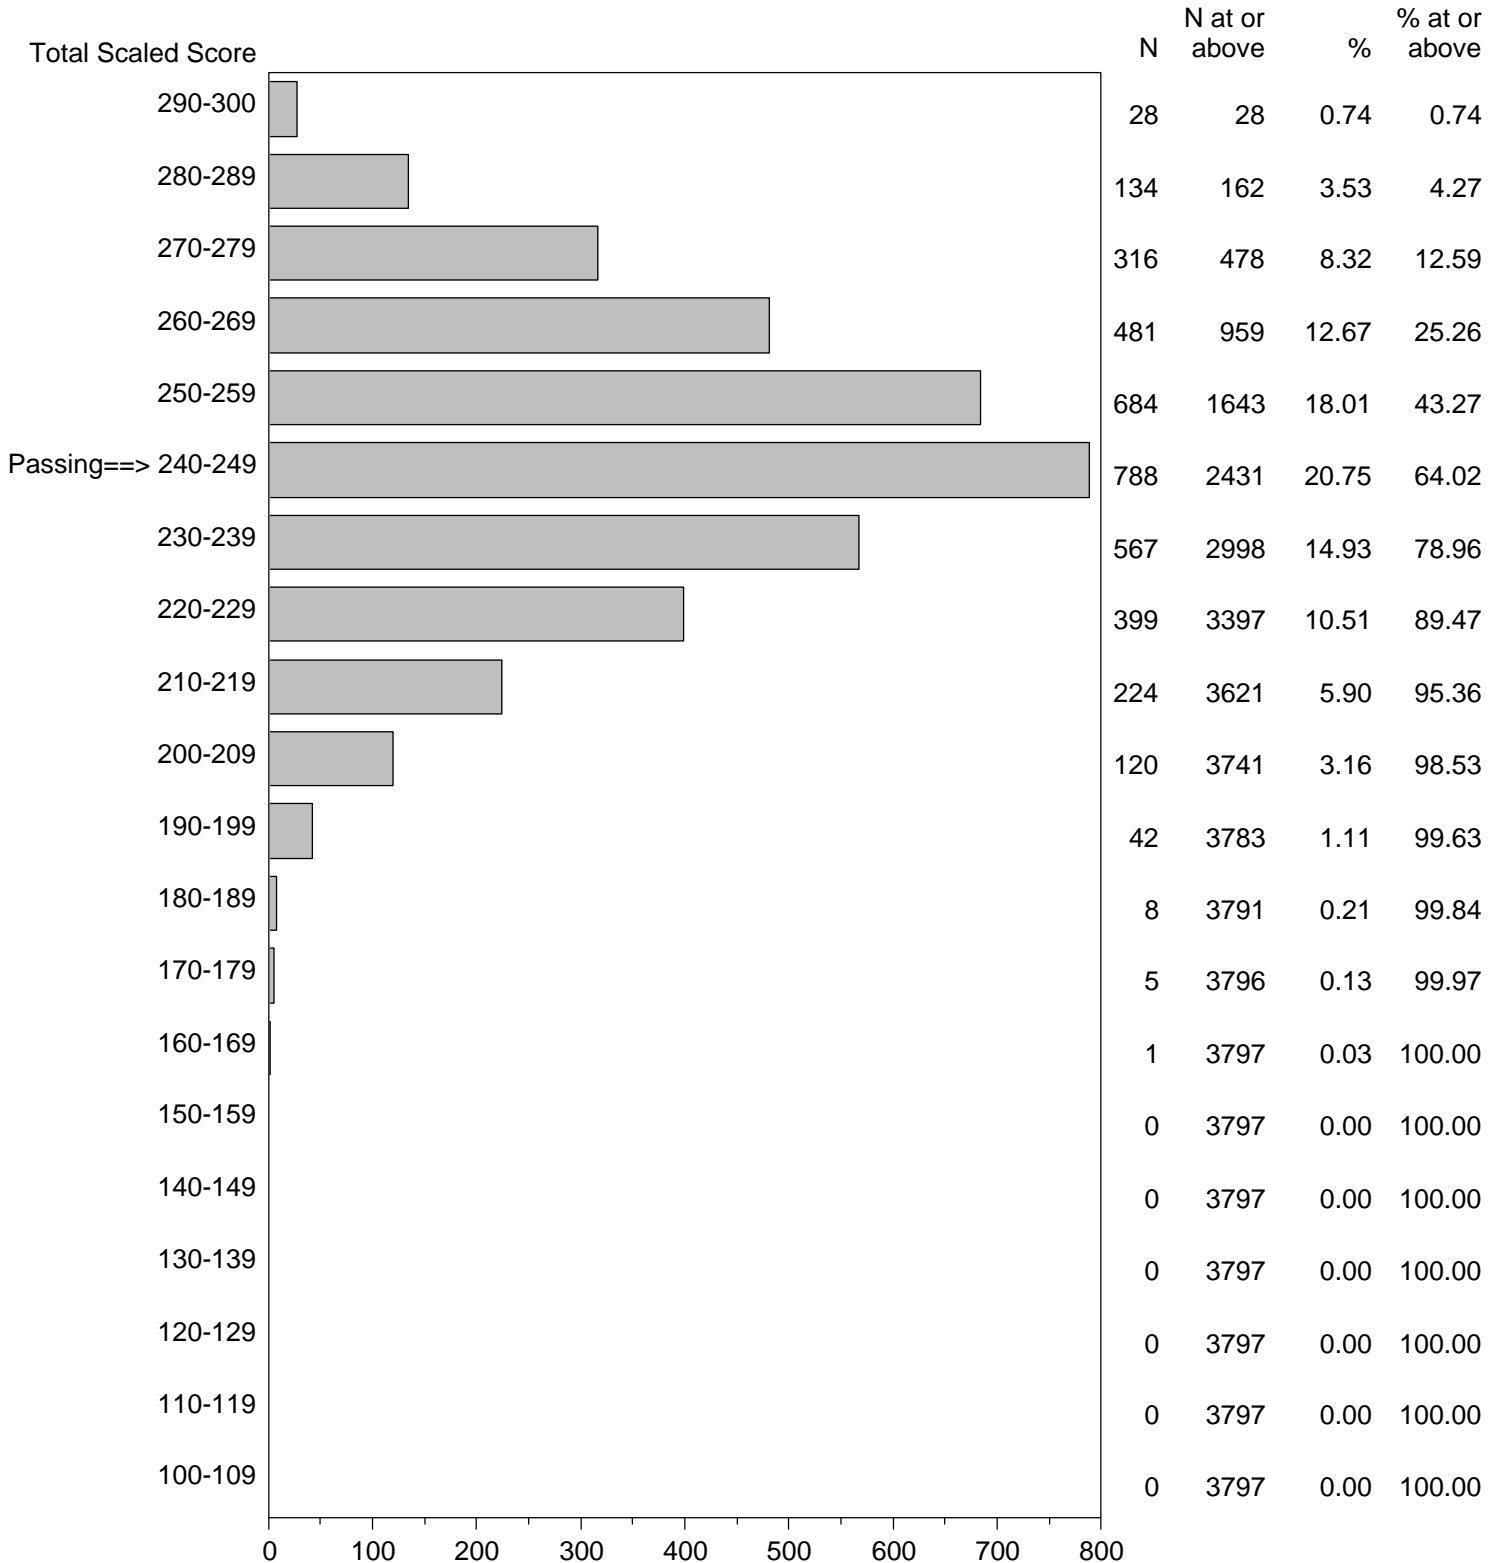

Massachusetts Tests for Educator Licensure (MTEL)
September 1, 2015 - August 31, 2016

TOTAL SCALED SCORE DISTRIBUTION BY TEST FIELD (ALL FORMS)

Test Field=03 General Curriculum - Multi-Subject

NOTE: The accompanying explanatory notes and interpretive cautions are an integral part of this report.