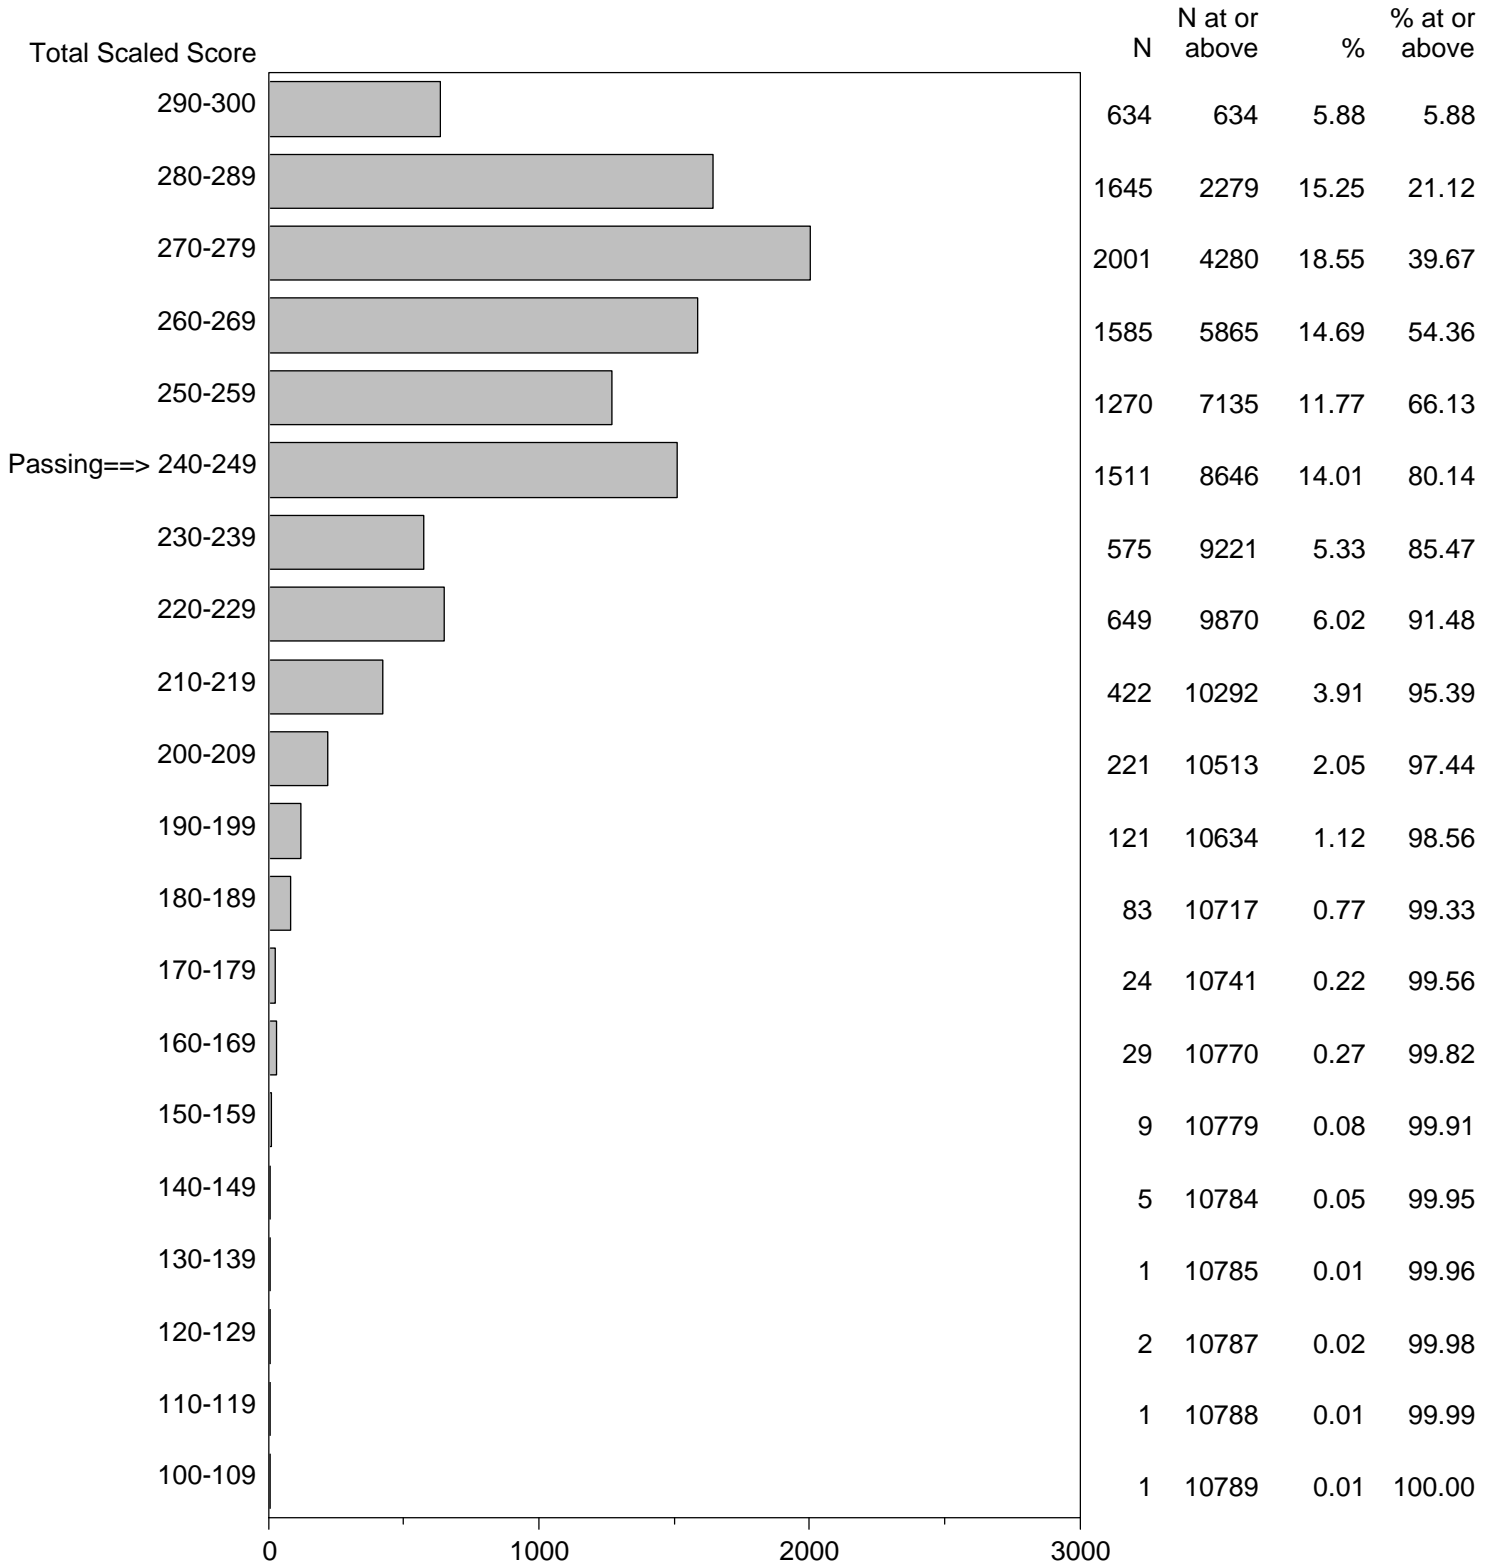

Massachusetts Tests for Educator Licensure (MTEL)
September 1, 2015 - August 31, 2016

TOTAL SCALED SCORE DISTRIBUTION BY TEST FIELD (ALL FORMS)

Test Field=01 Communication and Literacy Skills - Reading

NOTE: The accompanying explanatory notes and interpretive cautions are an integral part of this report.