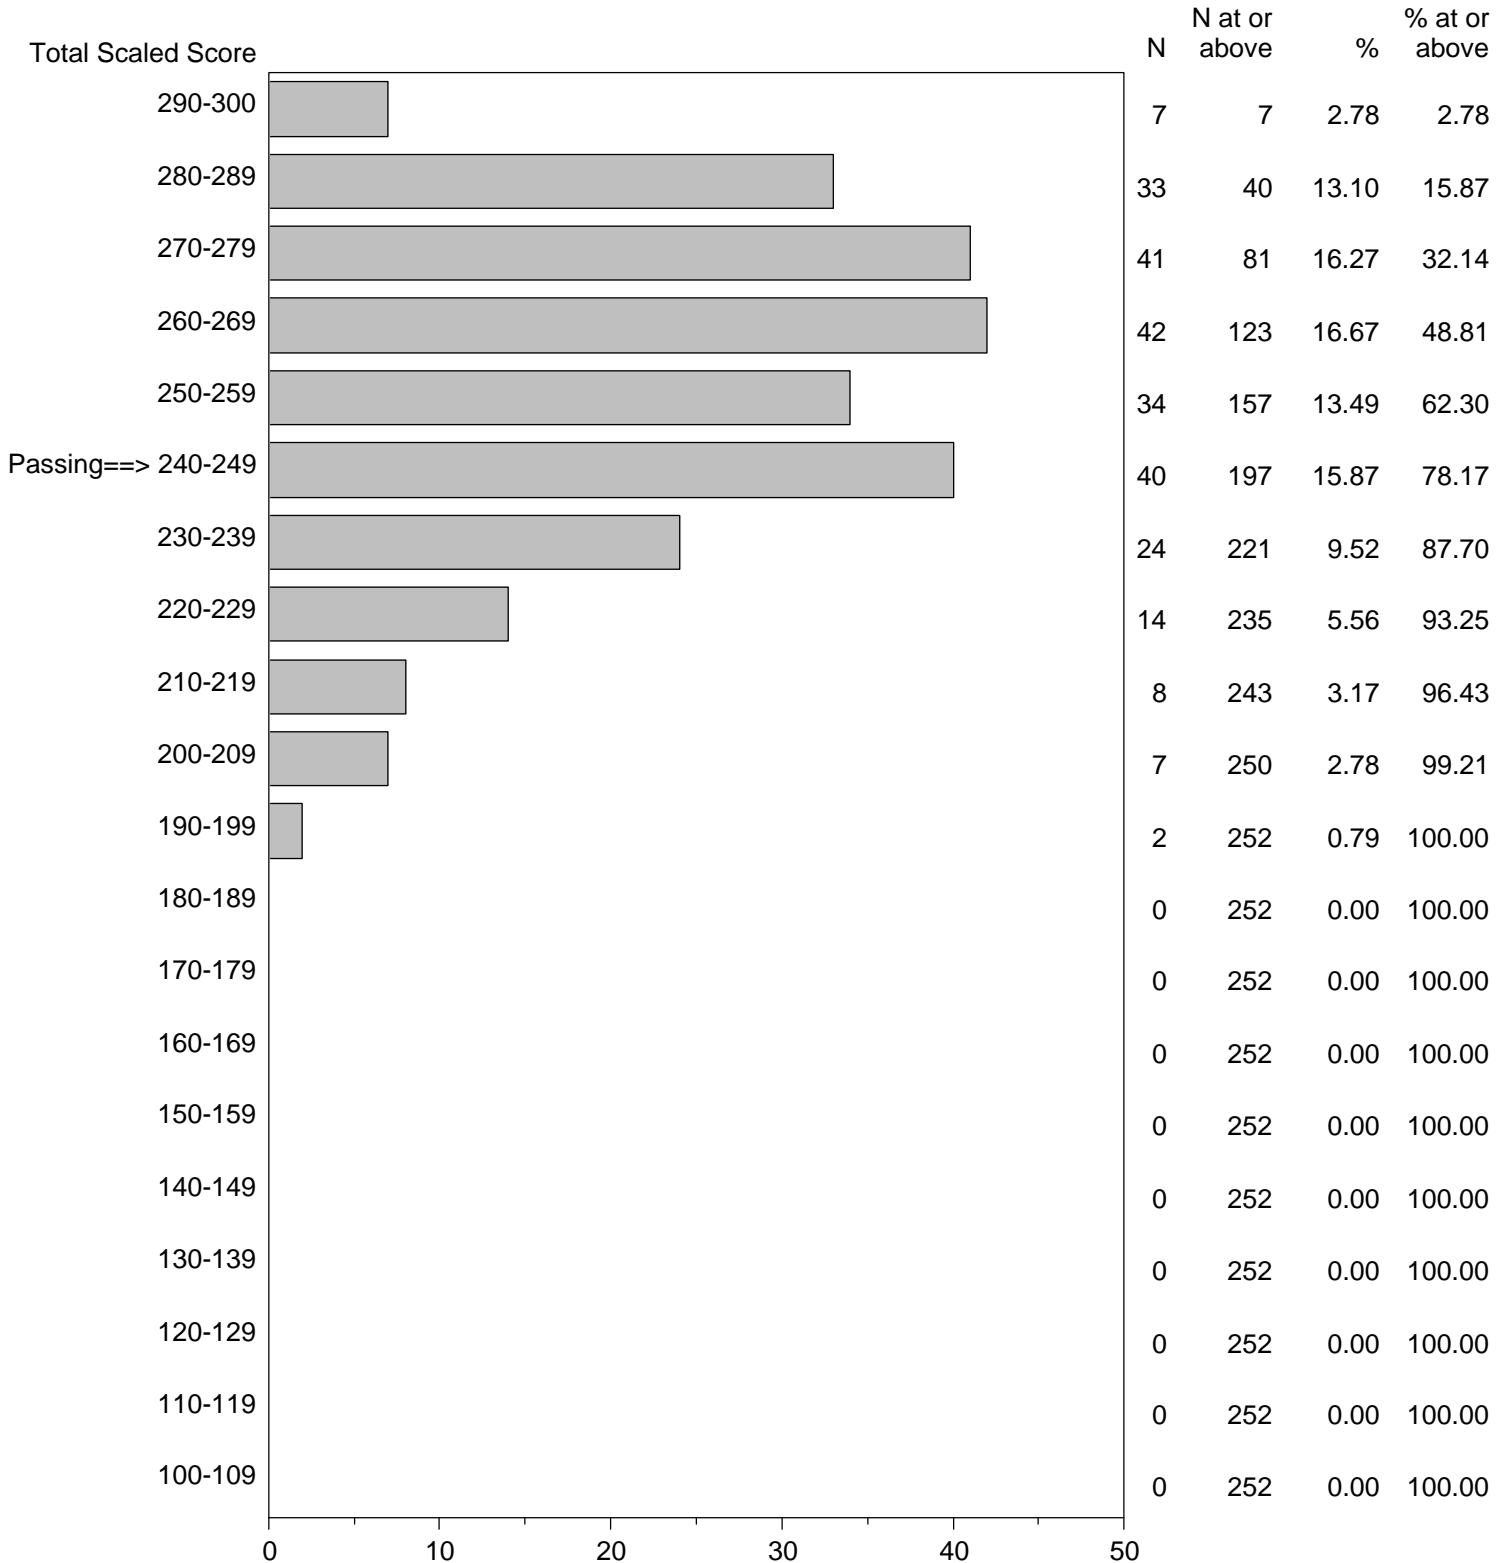

Massachusetts Tests for Educator Licensure (MTEL)
September 1, 2015 - August 31, 2016

TOTAL SCALED SCORE DISTRIBUTION BY TEST FIELD (ALL FORMS)

Test Field=28 Spanish

NOTE: The accompanying explanatory notes and interpretive cautions are an integral part of this report.