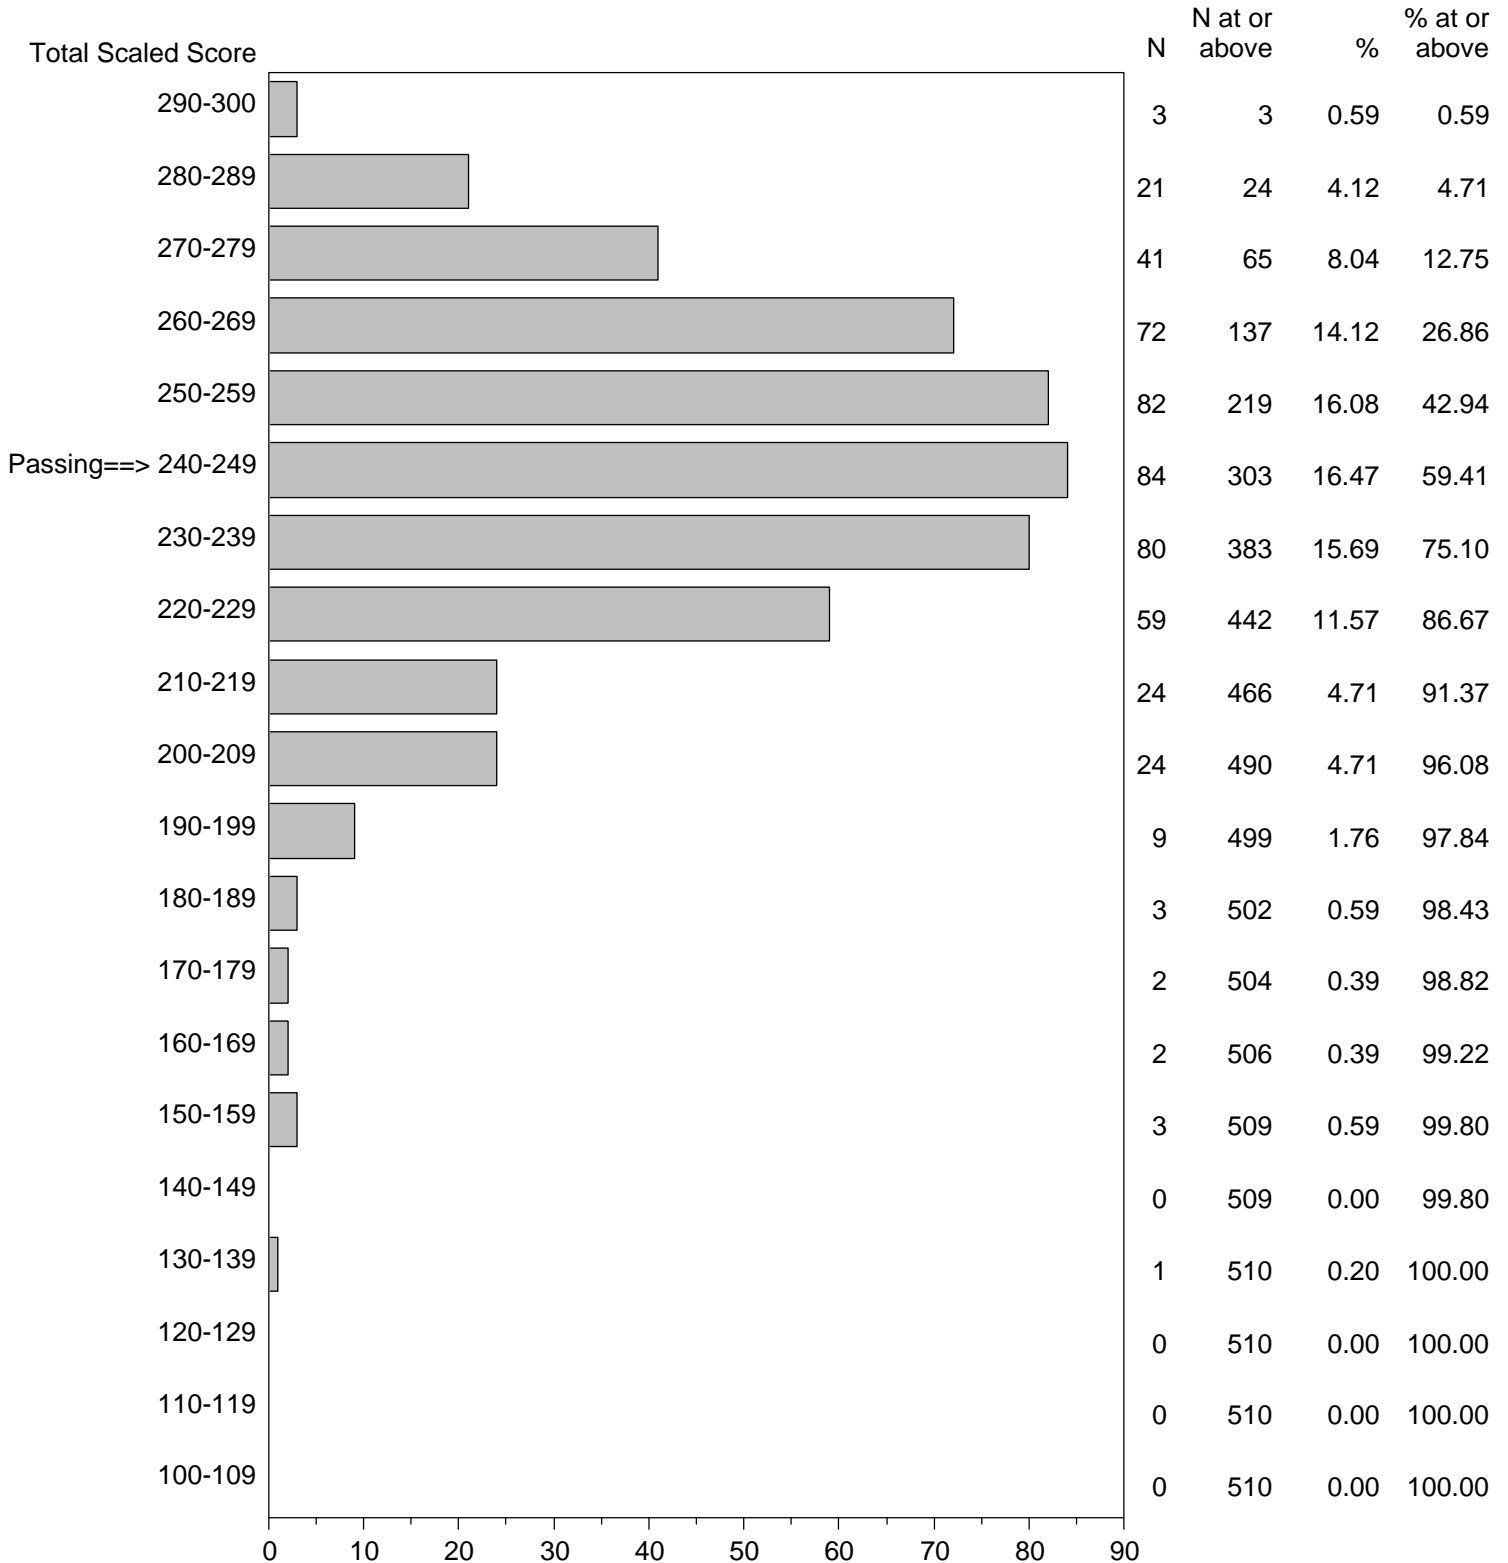

Massachusetts Tests for Educator Licensure (MTEL)
September 1, 2015 - August 31, 2016

TOTAL SCALED SCORE DISTRIBUTION BY TEST FIELD (ALL FORMS)

Test Field=08 Reading Specialist

NOTE: The accompanying explanatory notes and interpretive cautions are an integral part of this report.