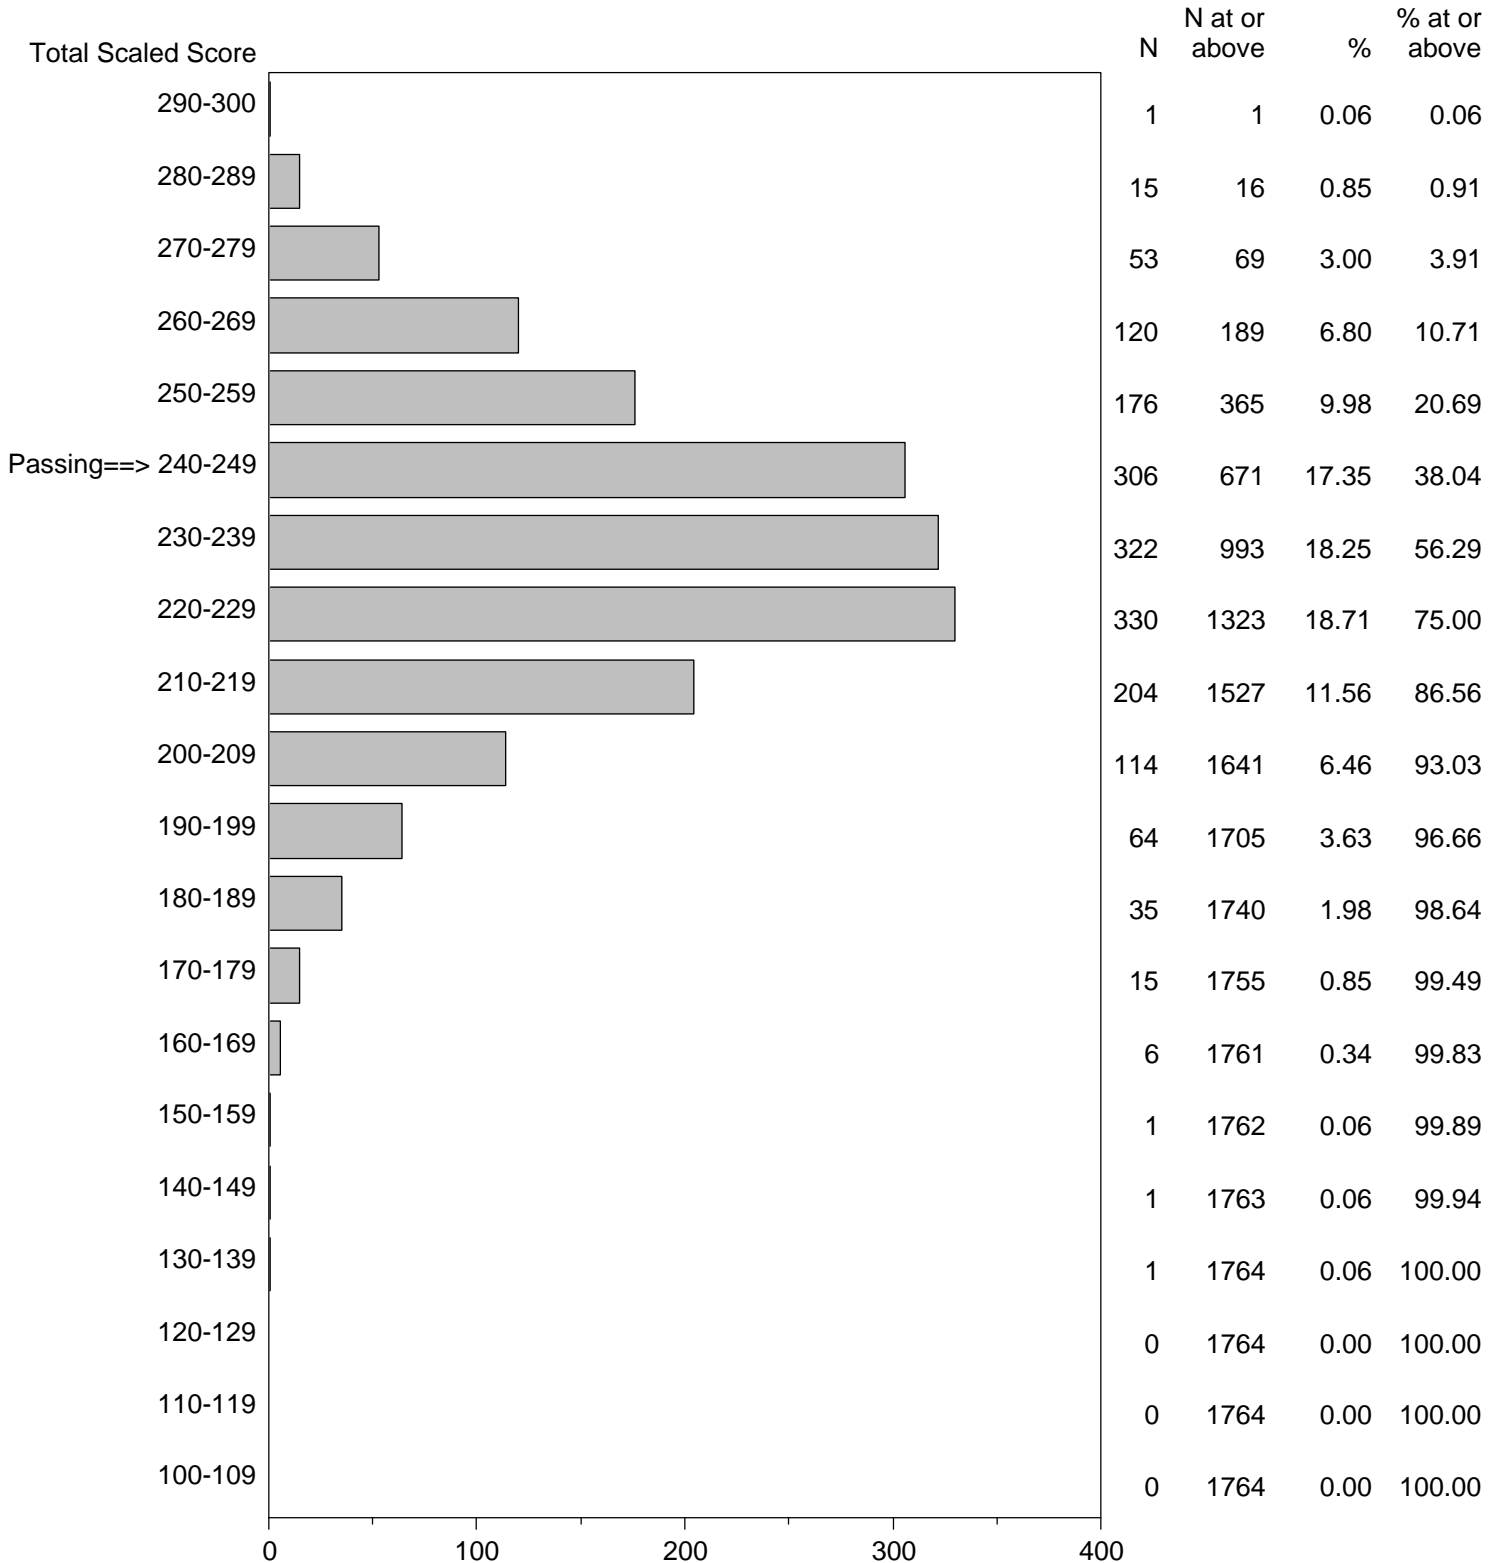

Massachusetts Tests for Educator Licensure (MTEL)
September 1, 2015 - August 31, 2016

TOTAL SCALED SCORE DISTRIBUTION BY TEST FIELD (ALL FORMS)

Test Field=02 Early Childhood

NOTE: The accompanying explanatory notes and interpretive cautions are an integral part of this report.