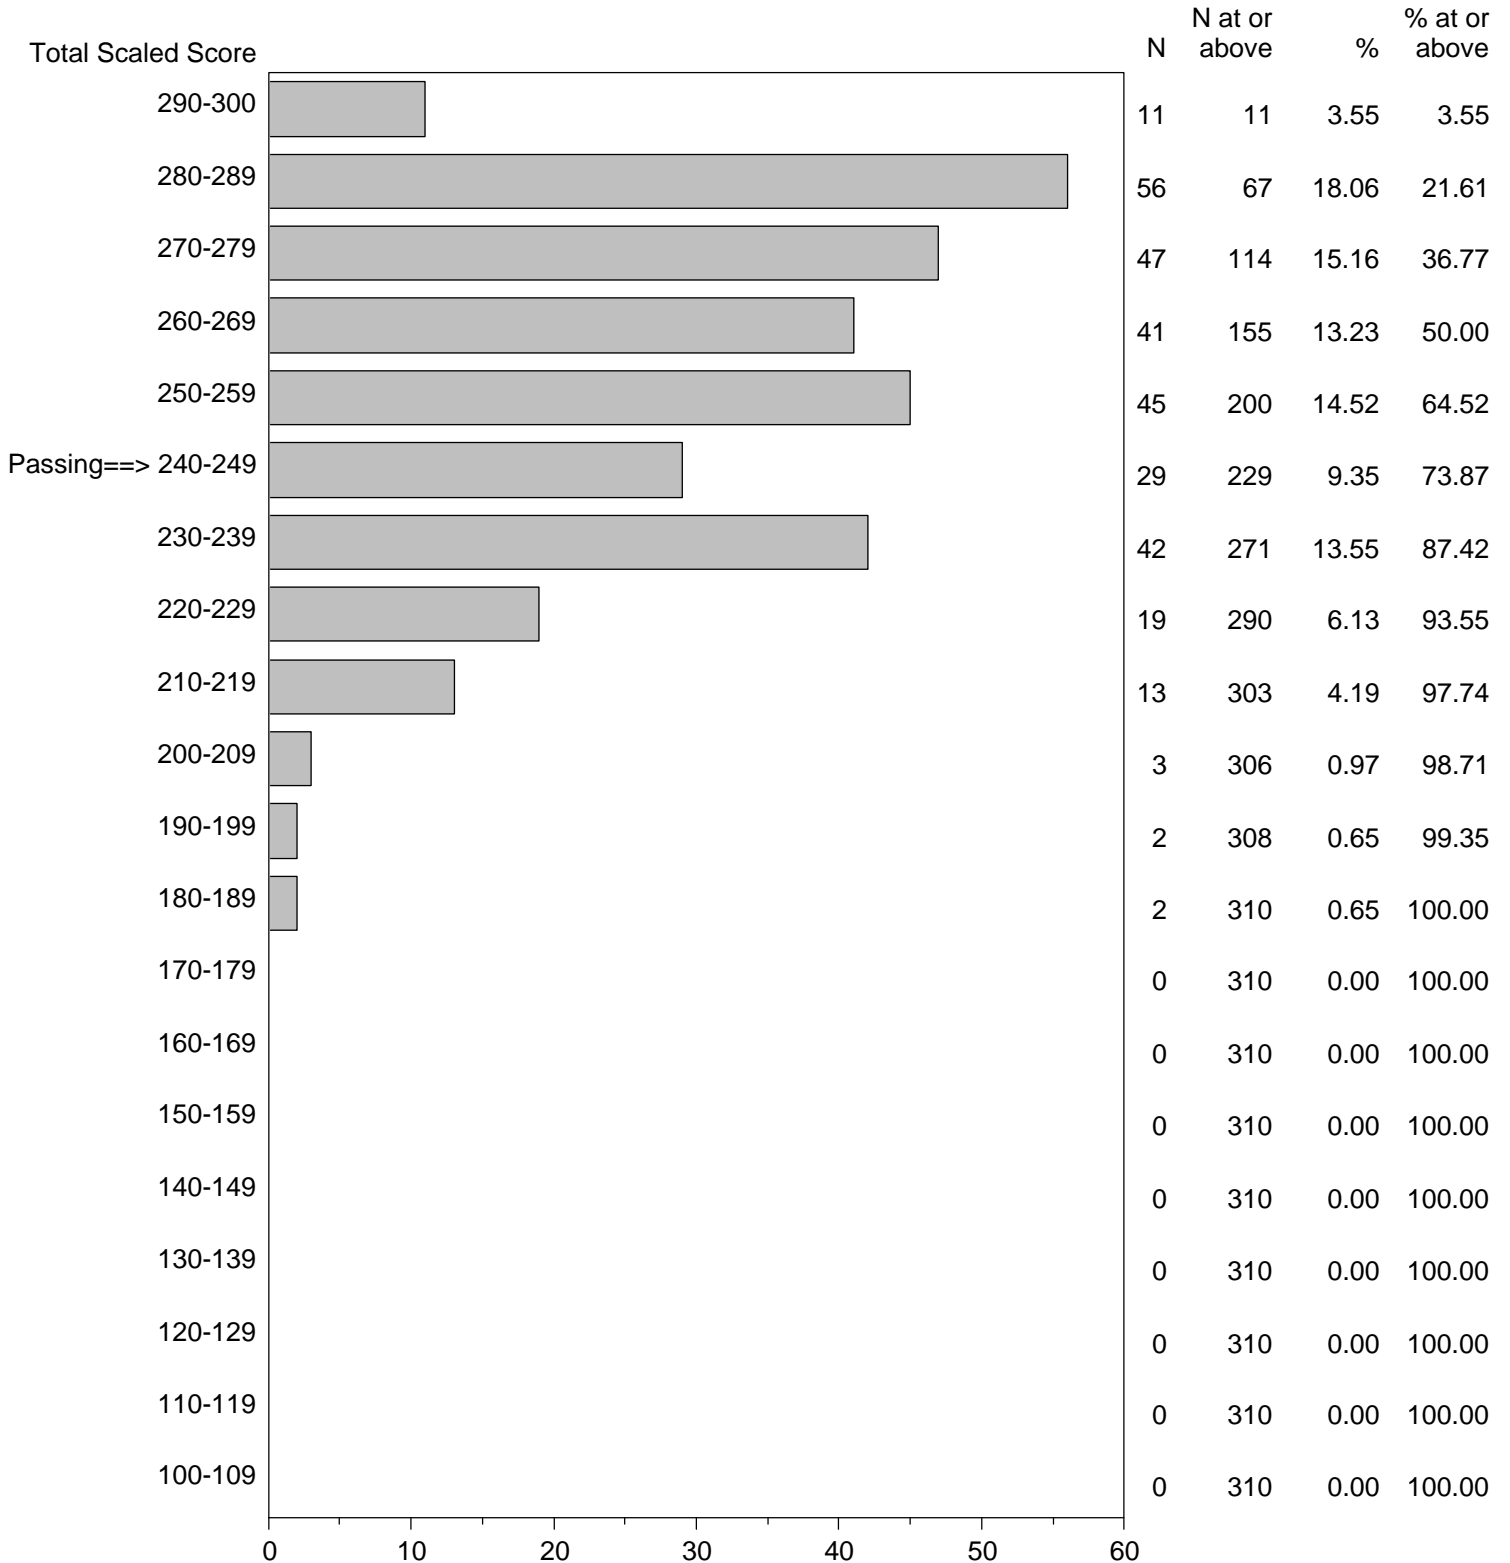

Massachusetts Tests for Educator Licensure (MTEL)
September 1, 2015 - August 31, 2016

TOTAL SCALED SCORE DISTRIBUTION BY TEST FIELD (ALL FORMS)

Test Field=10 General Science

NOTE: The accompanying explanatory notes and interpretive cautions are an integral part of this report.