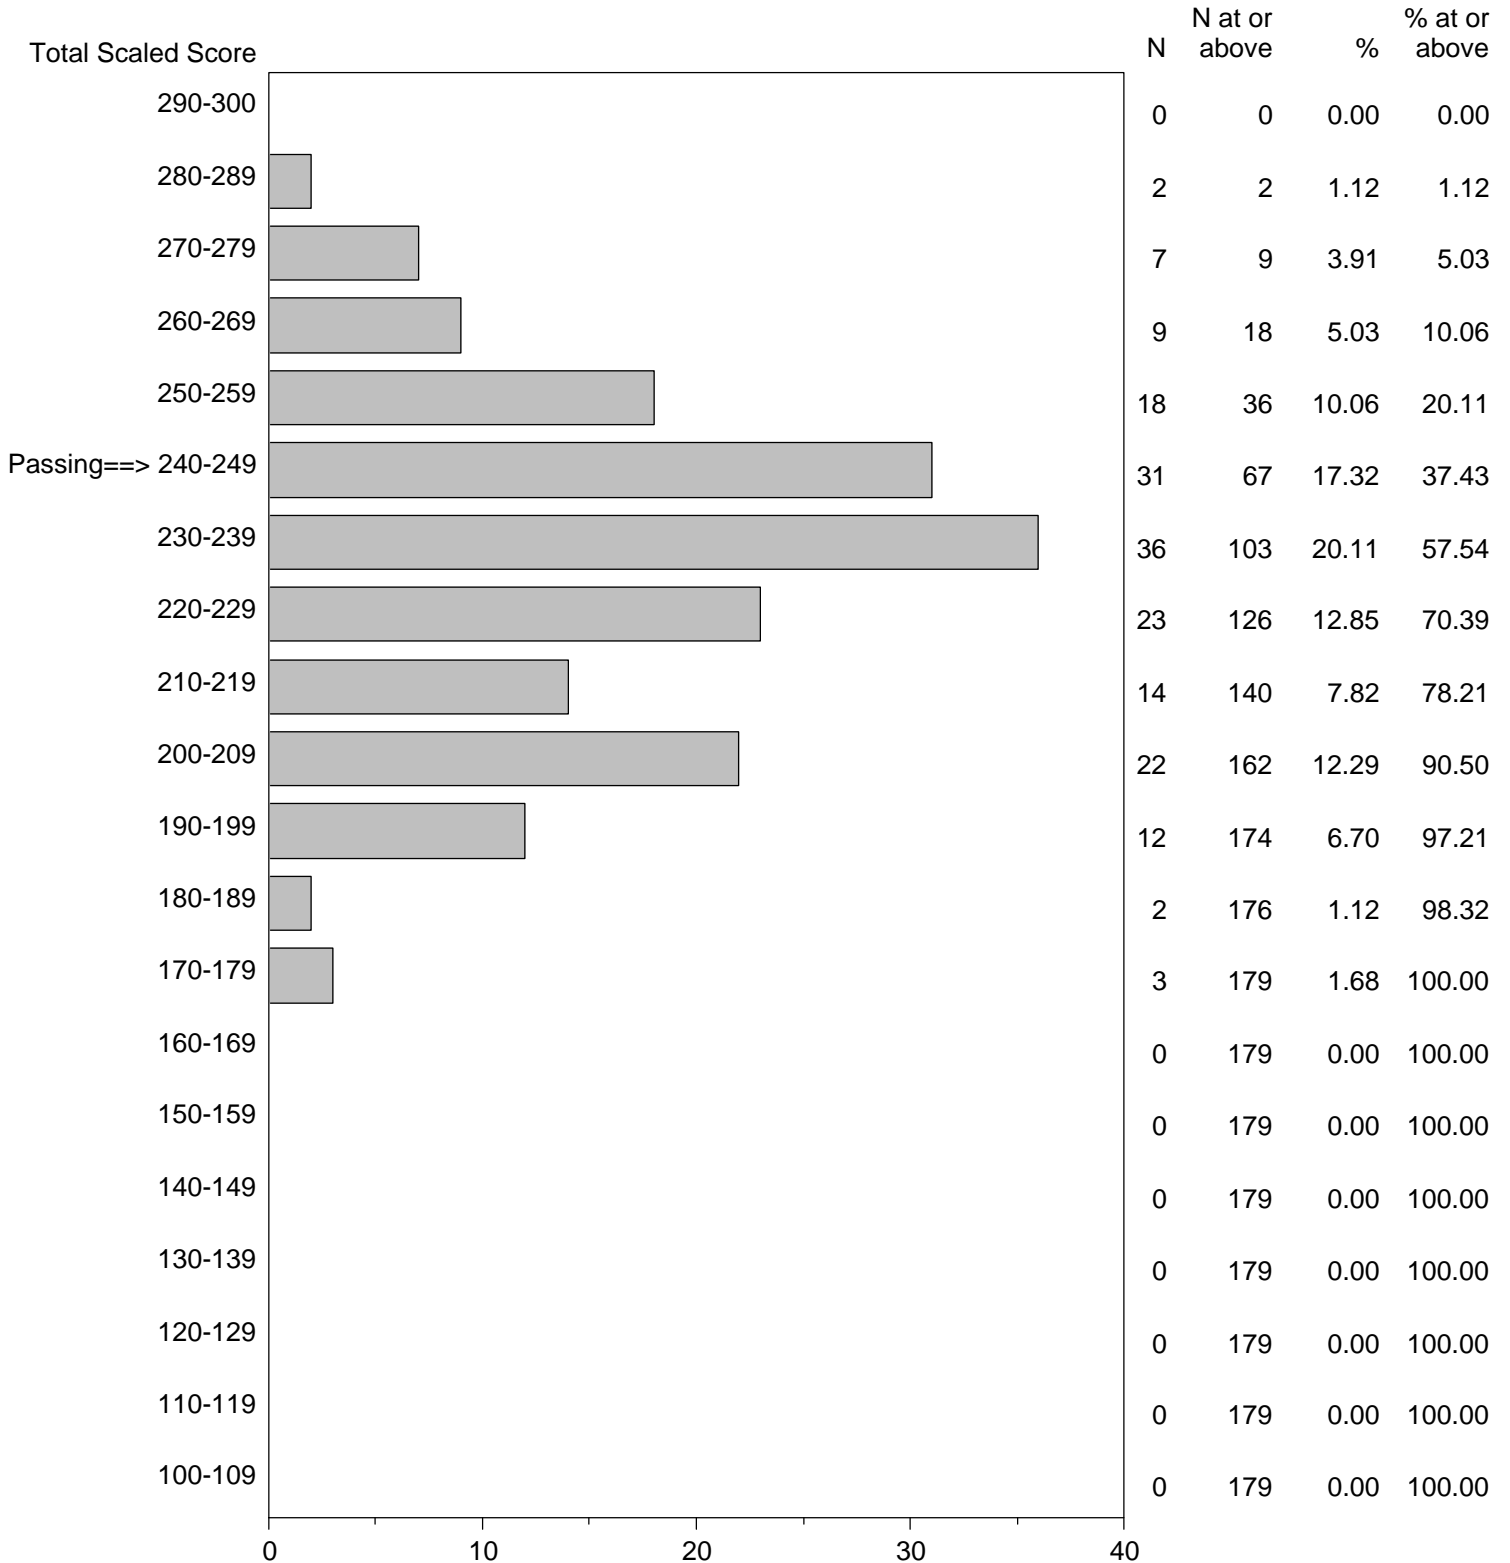

Massachusetts Tests for Educator Licensure (MTEL)
September 1, 2015 - August 31, 2016

TOTAL SCALED SCORE DISTRIBUTION BY TEST FIELD (ALL FORMS)

Test Field=50 Middle School Humanities

NOTE: The accompanying explanatory notes and interpretive cautions are an integral part of this report.