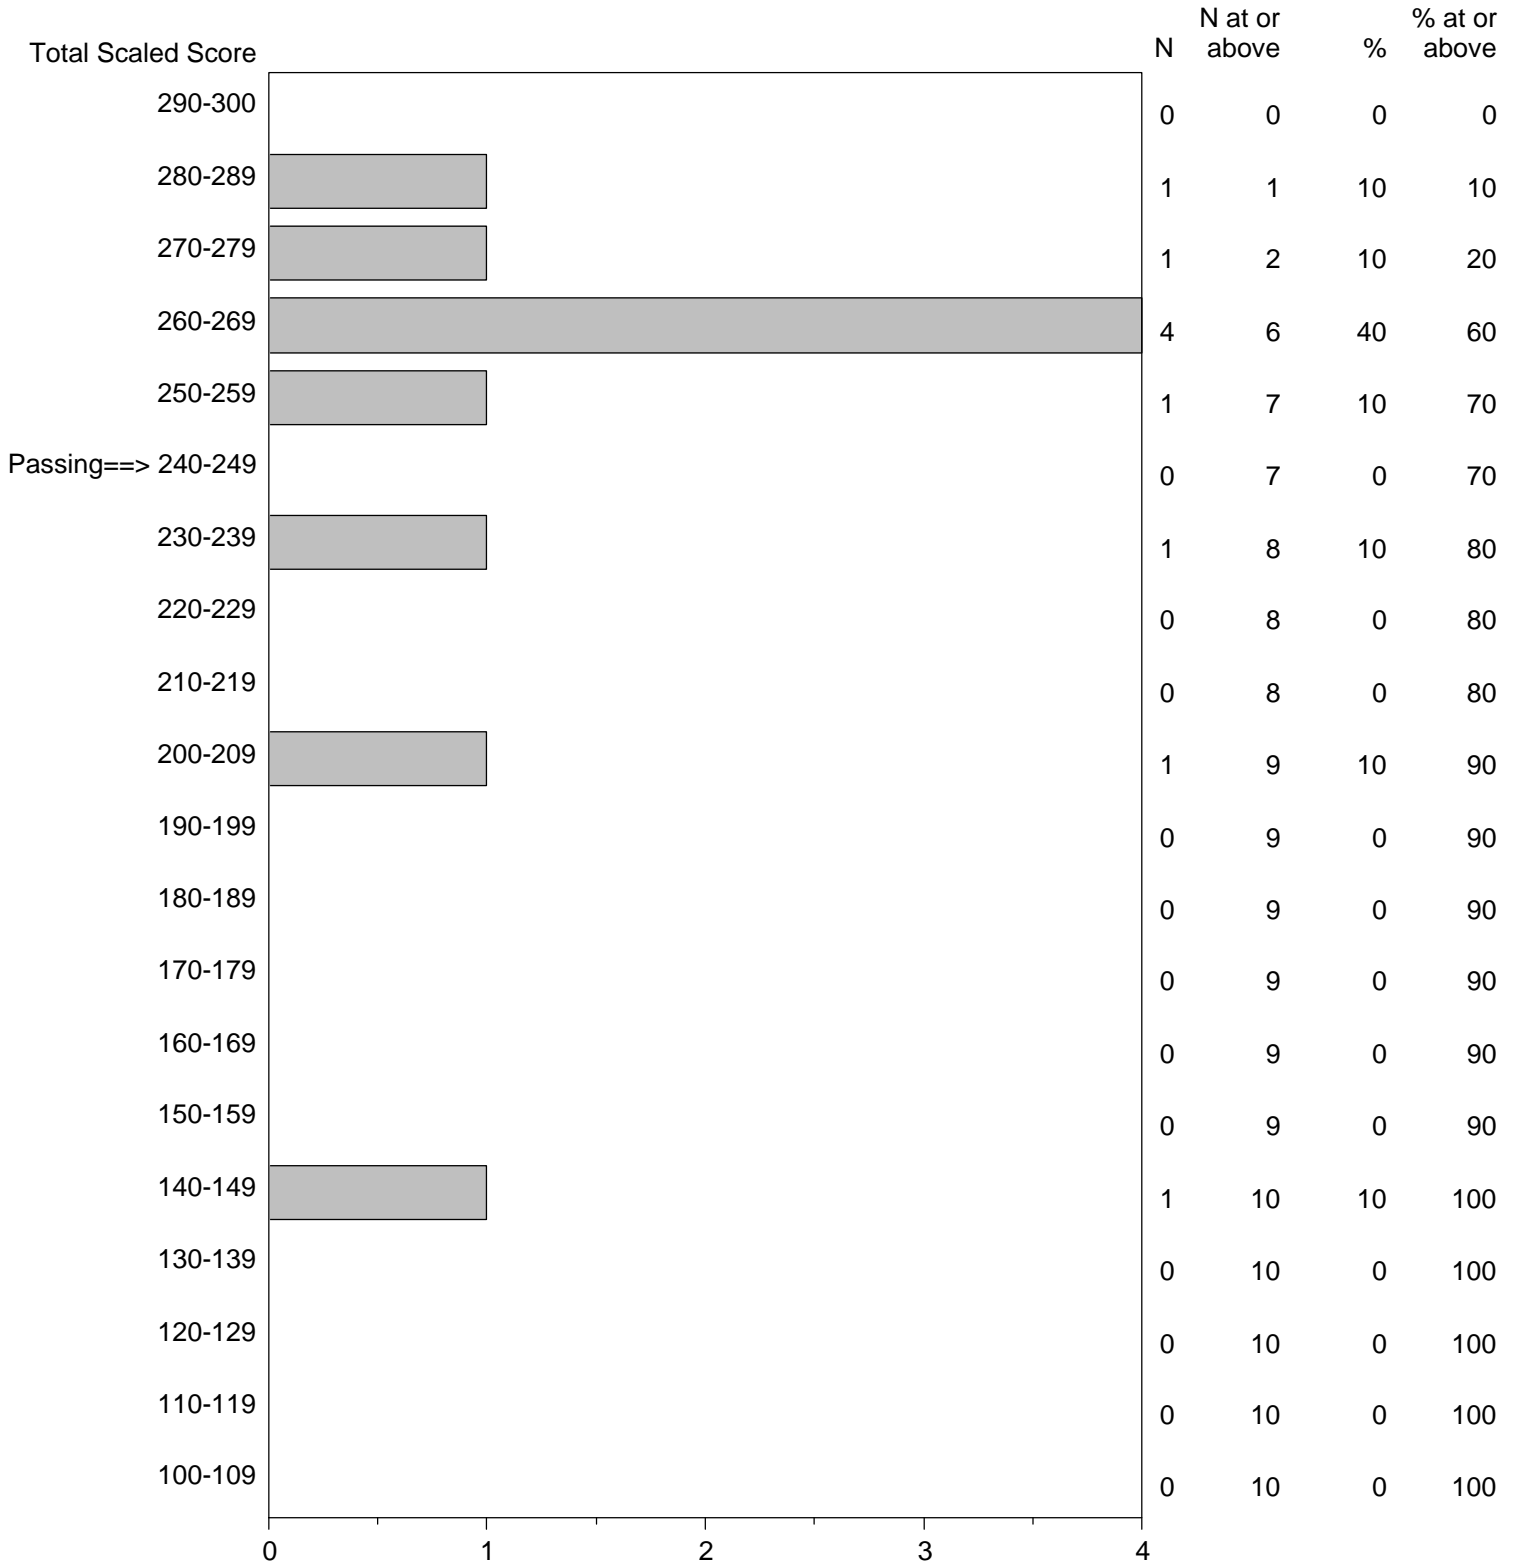

Massachusetts Tests for Educator Licensure (MTEL)
September 1, 2015 - August 31, 2016

TOTAL SCALED SCORE DISTRIBUTION BY TEST FIELD (ALL FORMS)

Test Field=32 Portuguese

NOTE: The accompanying explanatory notes and interpretive cautions are an integral part of this report.