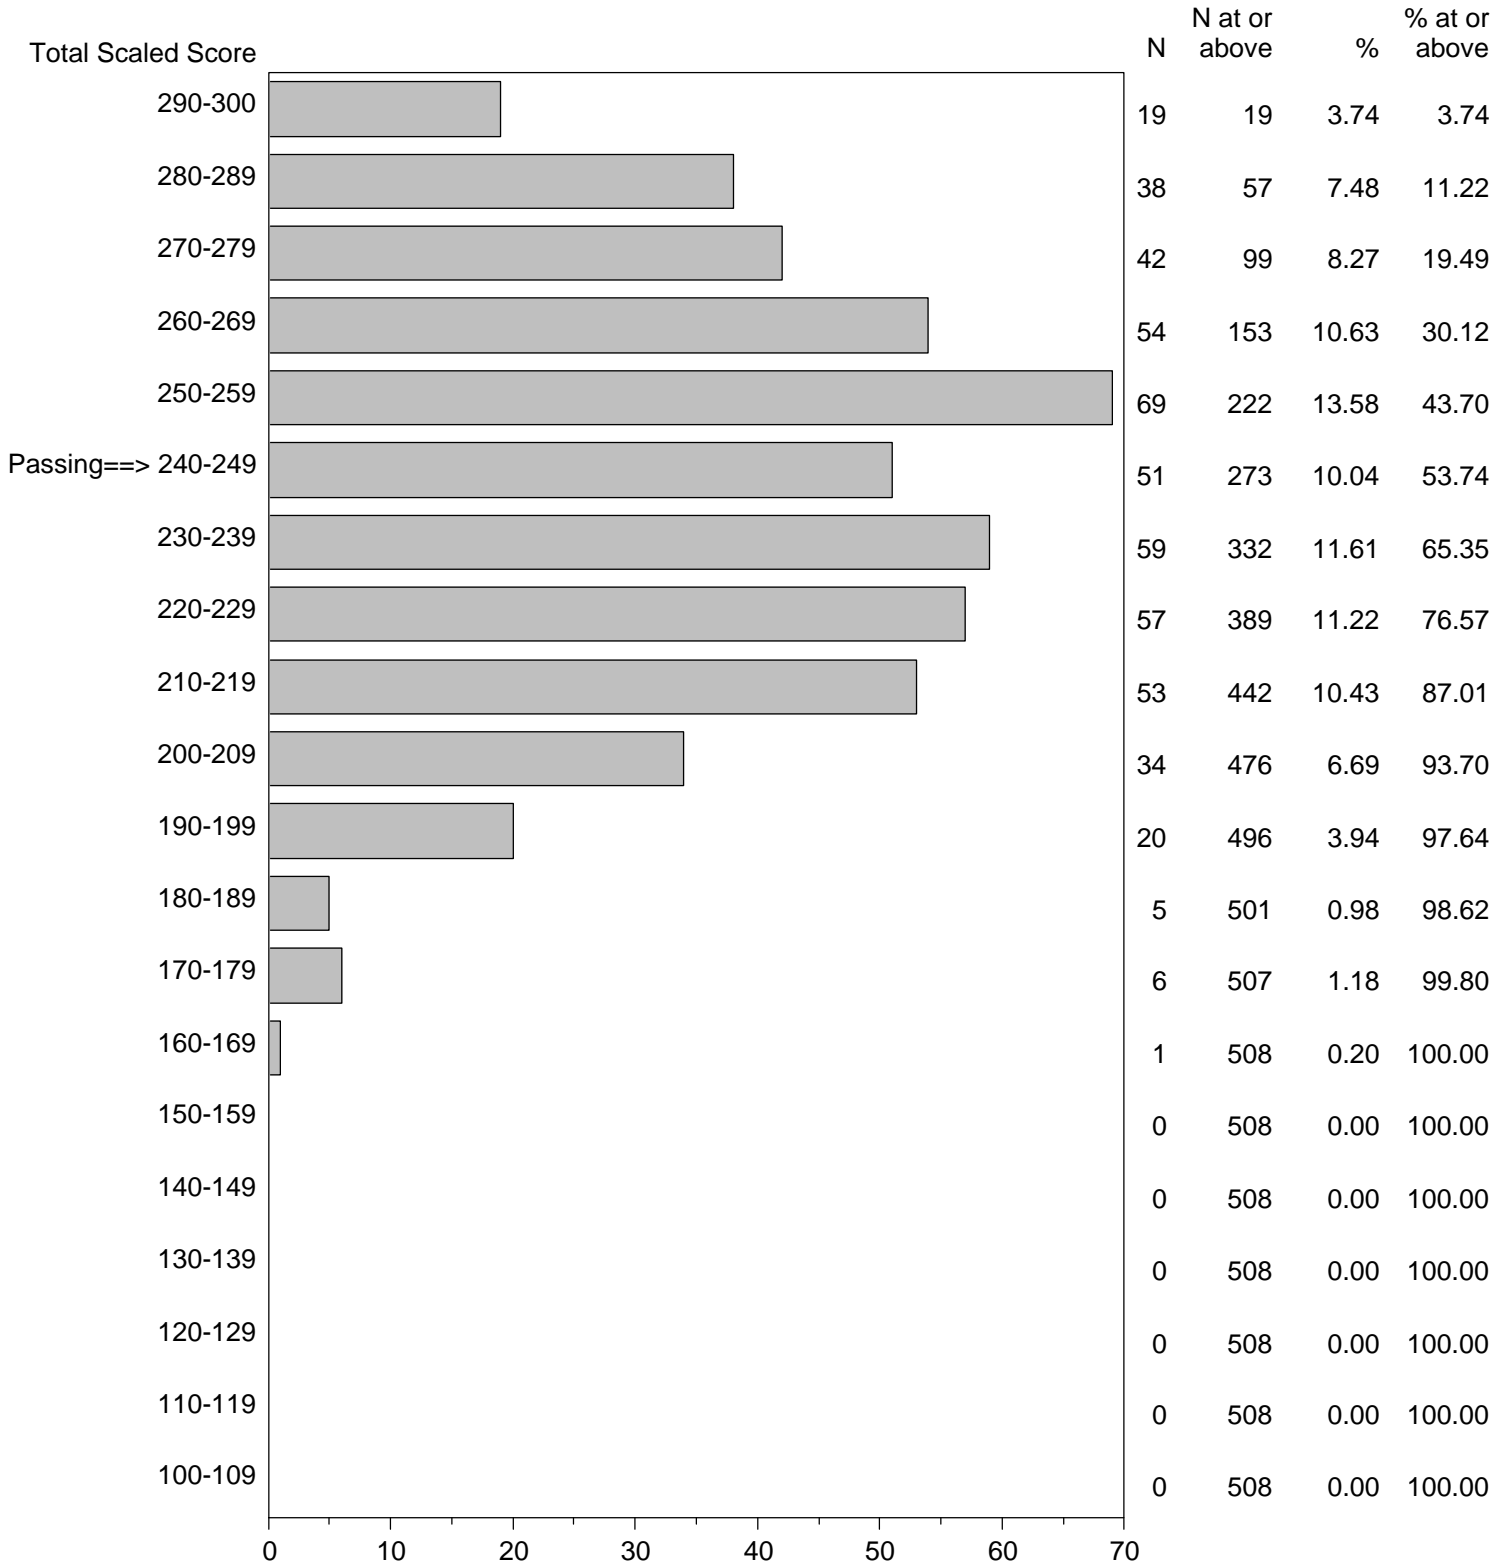

Massachusetts Tests for Educator Licensure (MTEL)
September 1, 2015 - August 31, 2016

TOTAL SCALED SCORE DISTRIBUTION BY TEST FIELD (ALL FORMS)

Test Field=47 Middle School Mathematics

NOTE: The accompanying explanatory notes and interpretive cautions are an integral part of this report.