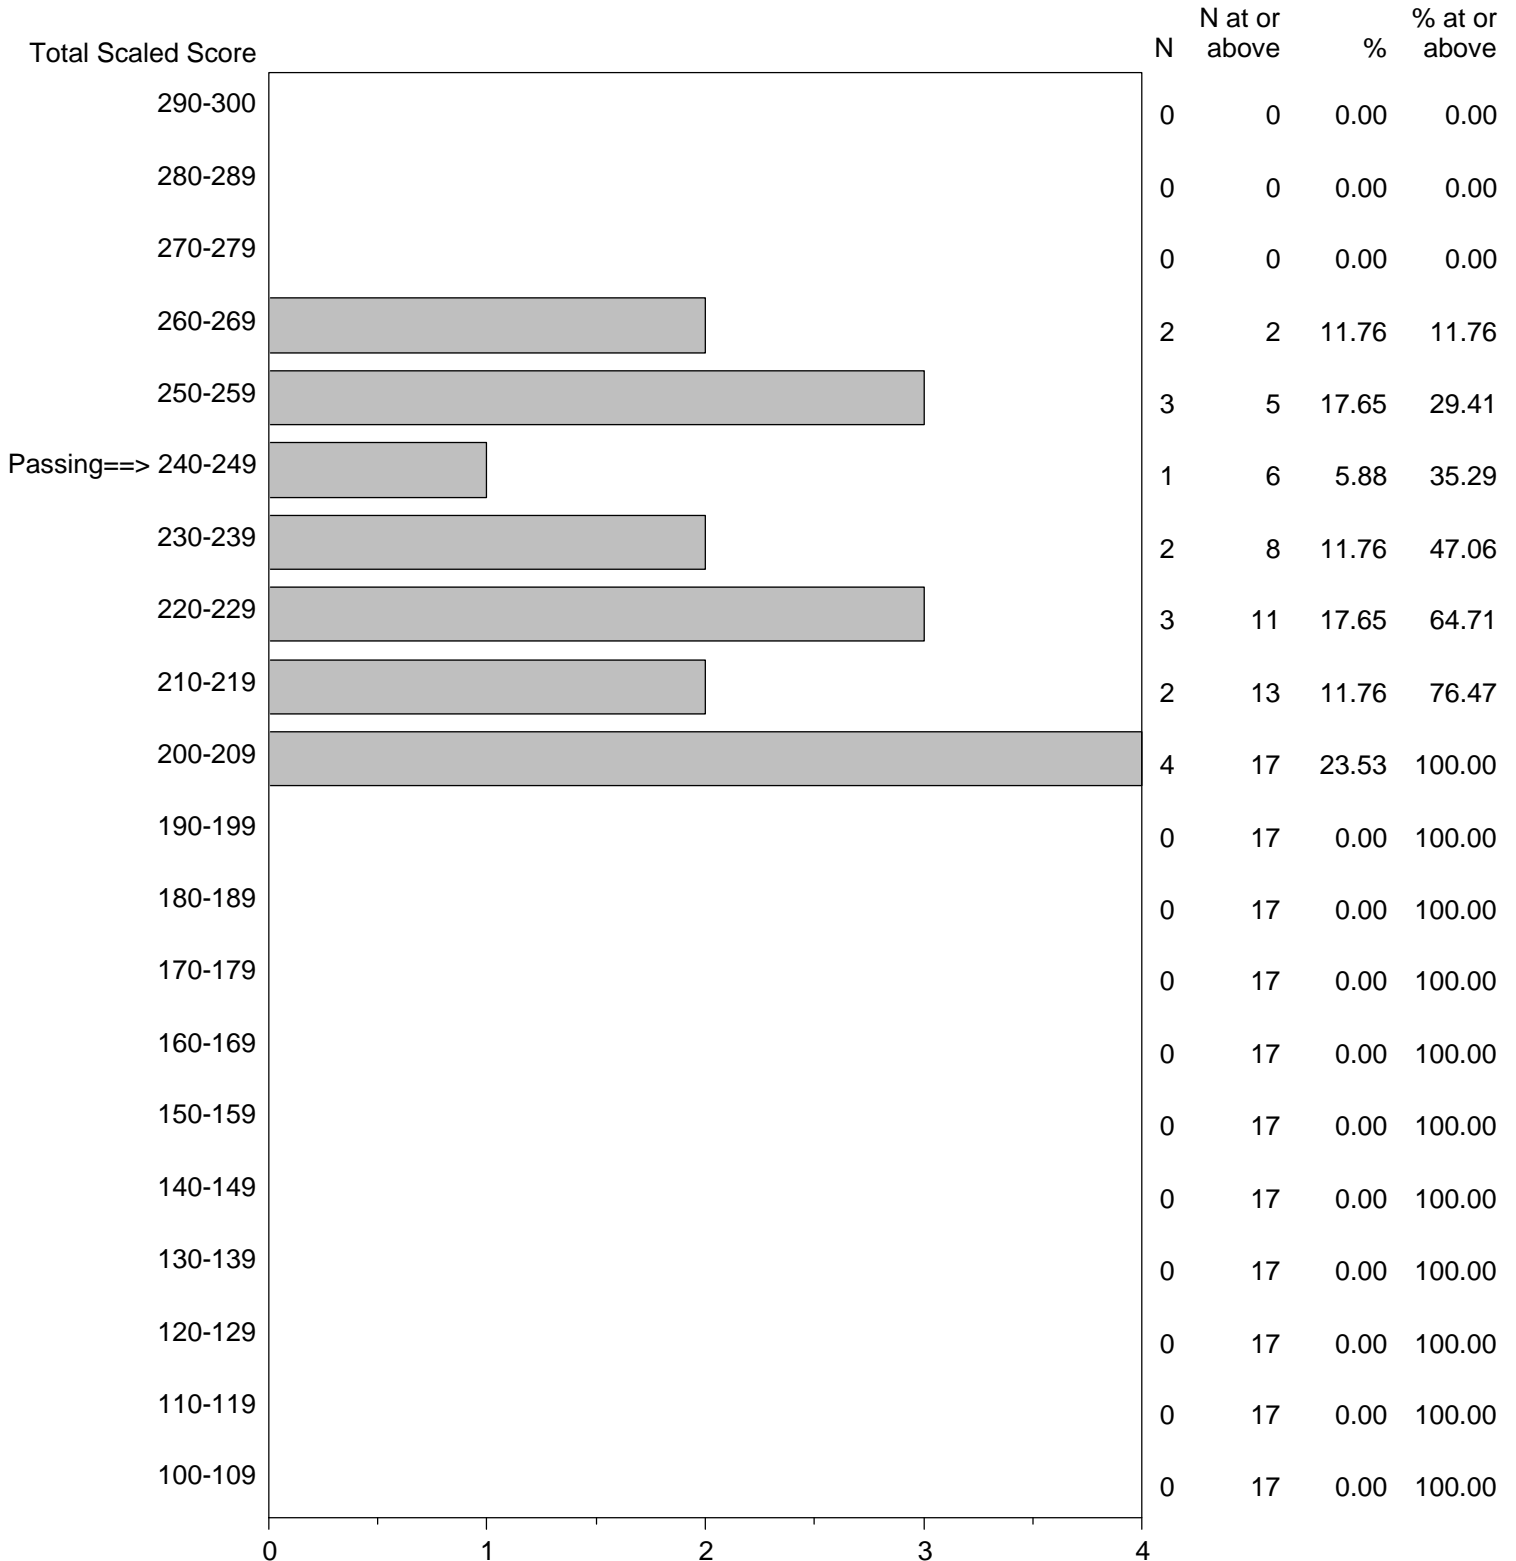

Massachusetts Tests for Educator Licensure (MTEL)
September 1, 2015 - August 31, 2016

TOTAL SCALED SCORE DISTRIBUTION BY TEST FIELD (ALL FORMS)

Test Field=46 Dance

NOTE: The accompanying explanatory notes and interpretive cautions are an integral part of this report.