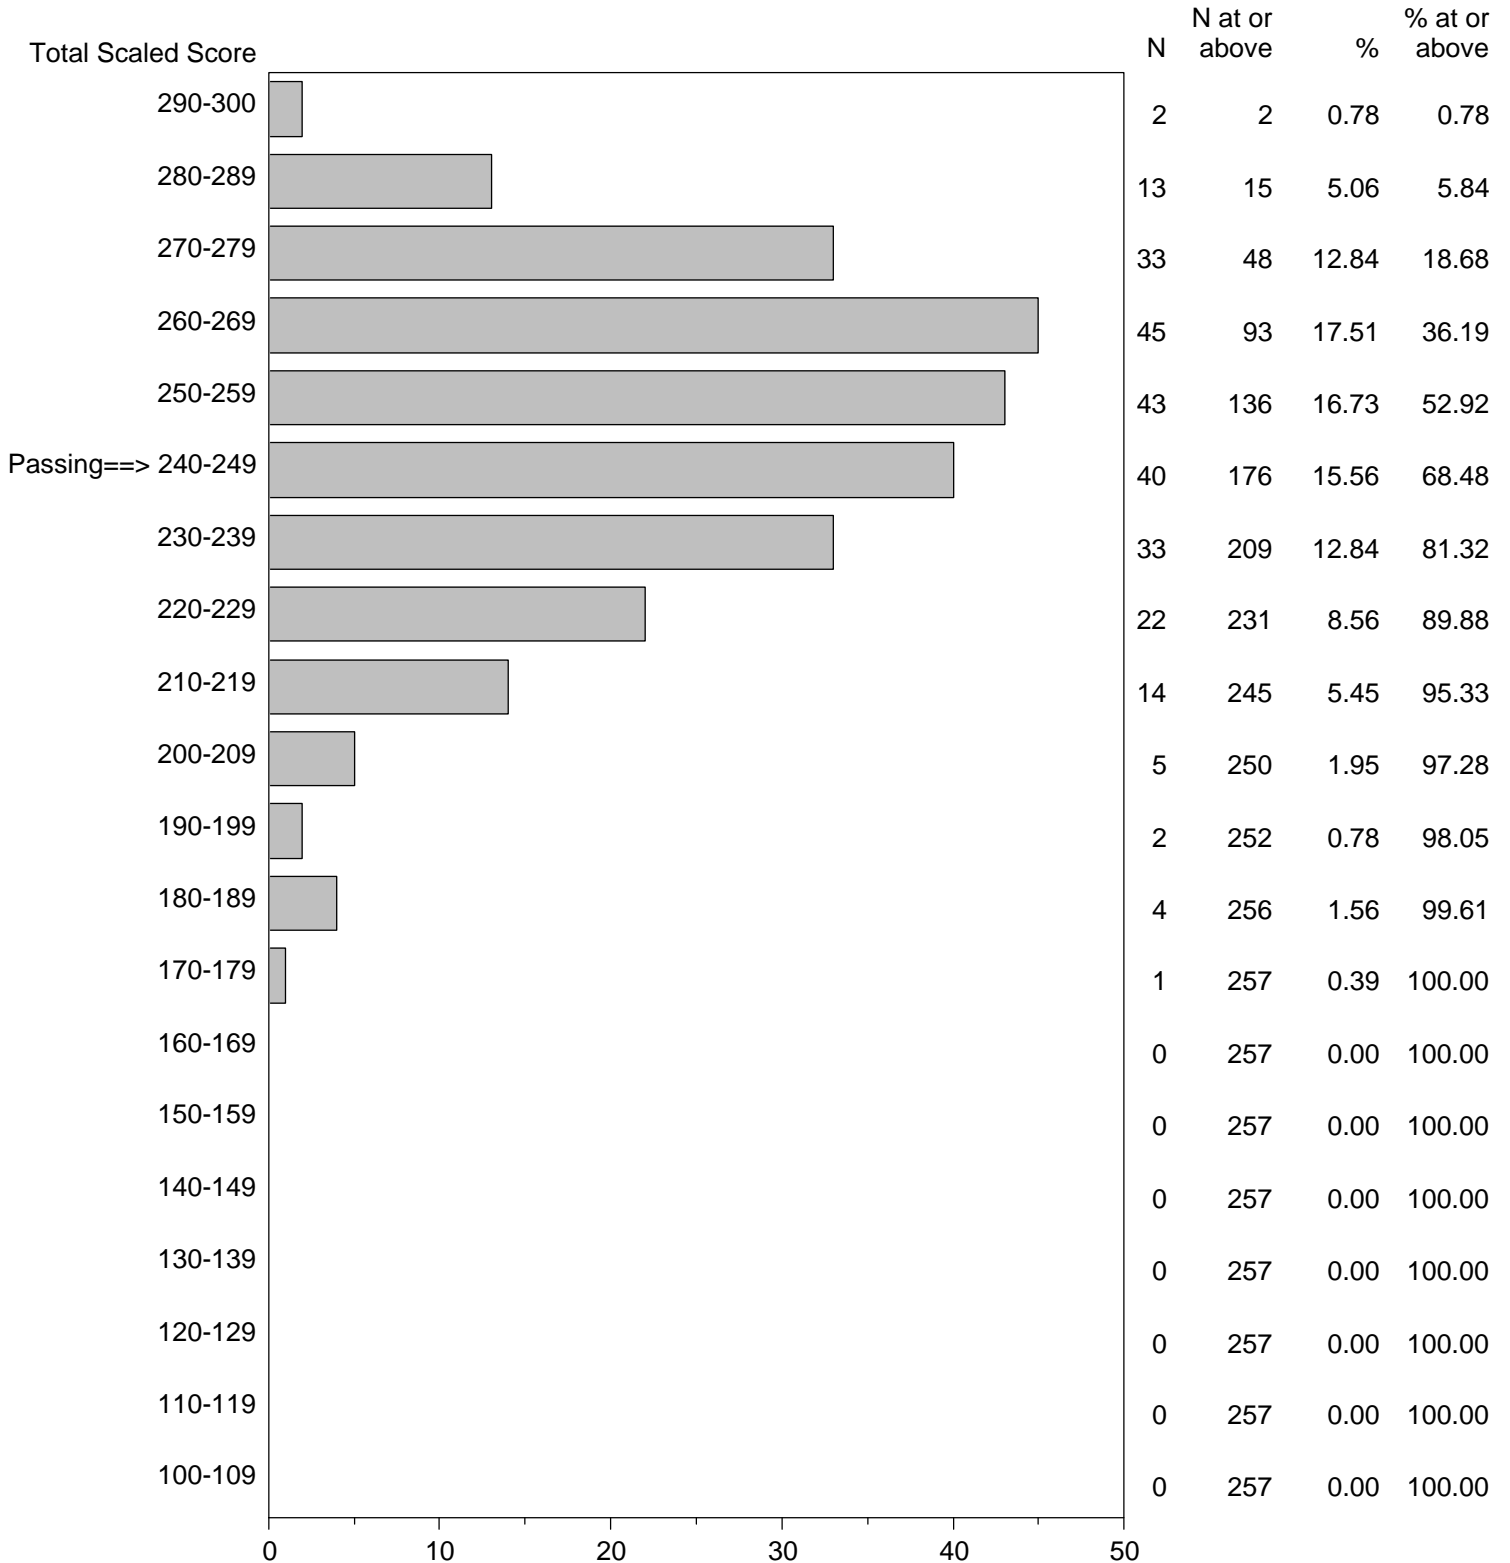

Massachusetts Tests for Educator Licensure (MTEL)
September 1, 2015 - August 31, 2016

TOTAL SCALED SCORE DISTRIBUTION BY TEST FIELD (ALL FORMS)

Test Field=16 Music

NOTE: The accompanying explanatory notes and interpretive cautions are an integral part of this report.