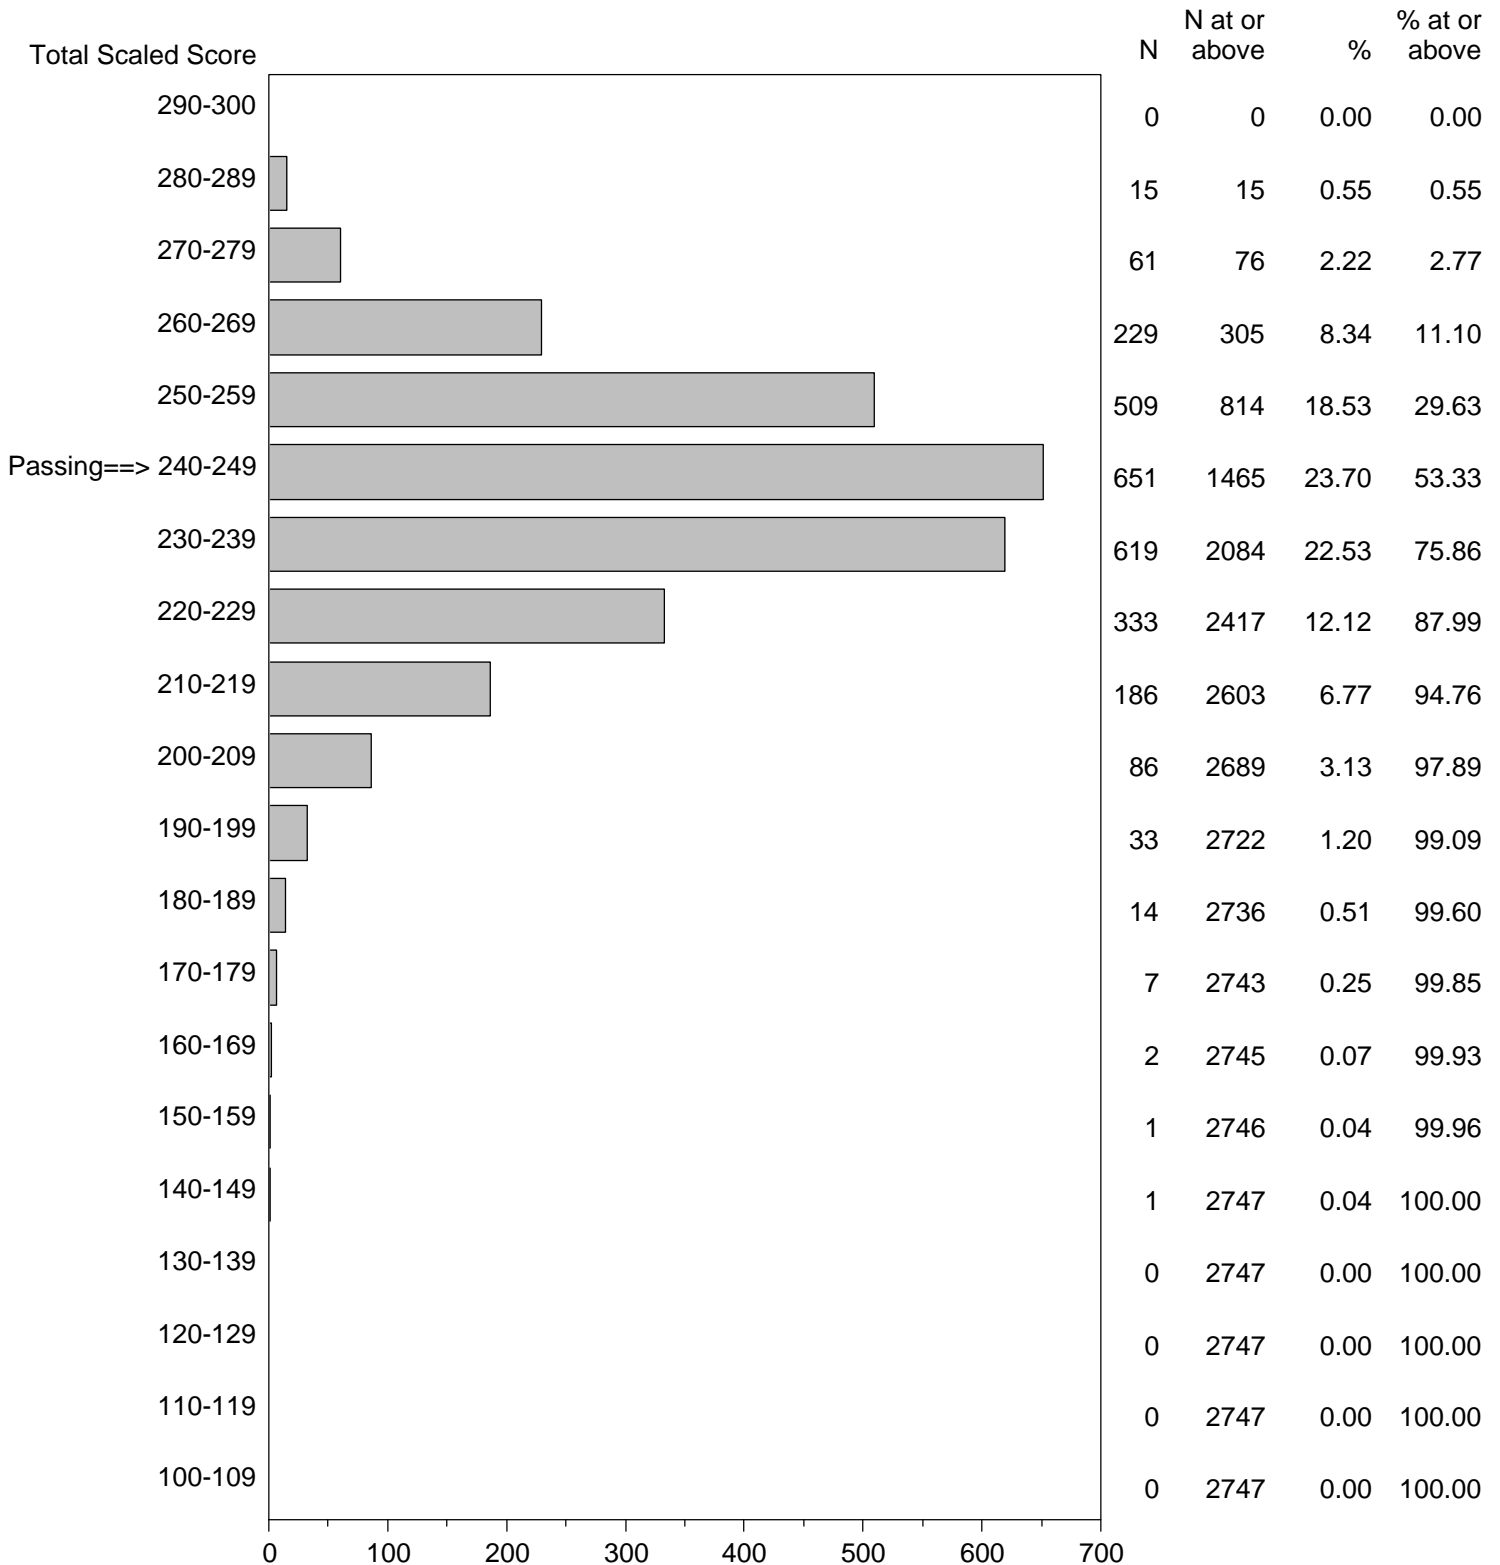

Massachusetts Tests for Educator Licensure (MTEL)
September 1, 2015 - August 31, 2016

TOTAL SCALED SCORE DISTRIBUTION BY TEST FIELD (ALL FORMS)

Test Field=56 Sheltered English Immersion

NOTE: The accompanying explanatory notes and interpretive cautions are an integral part of this report.