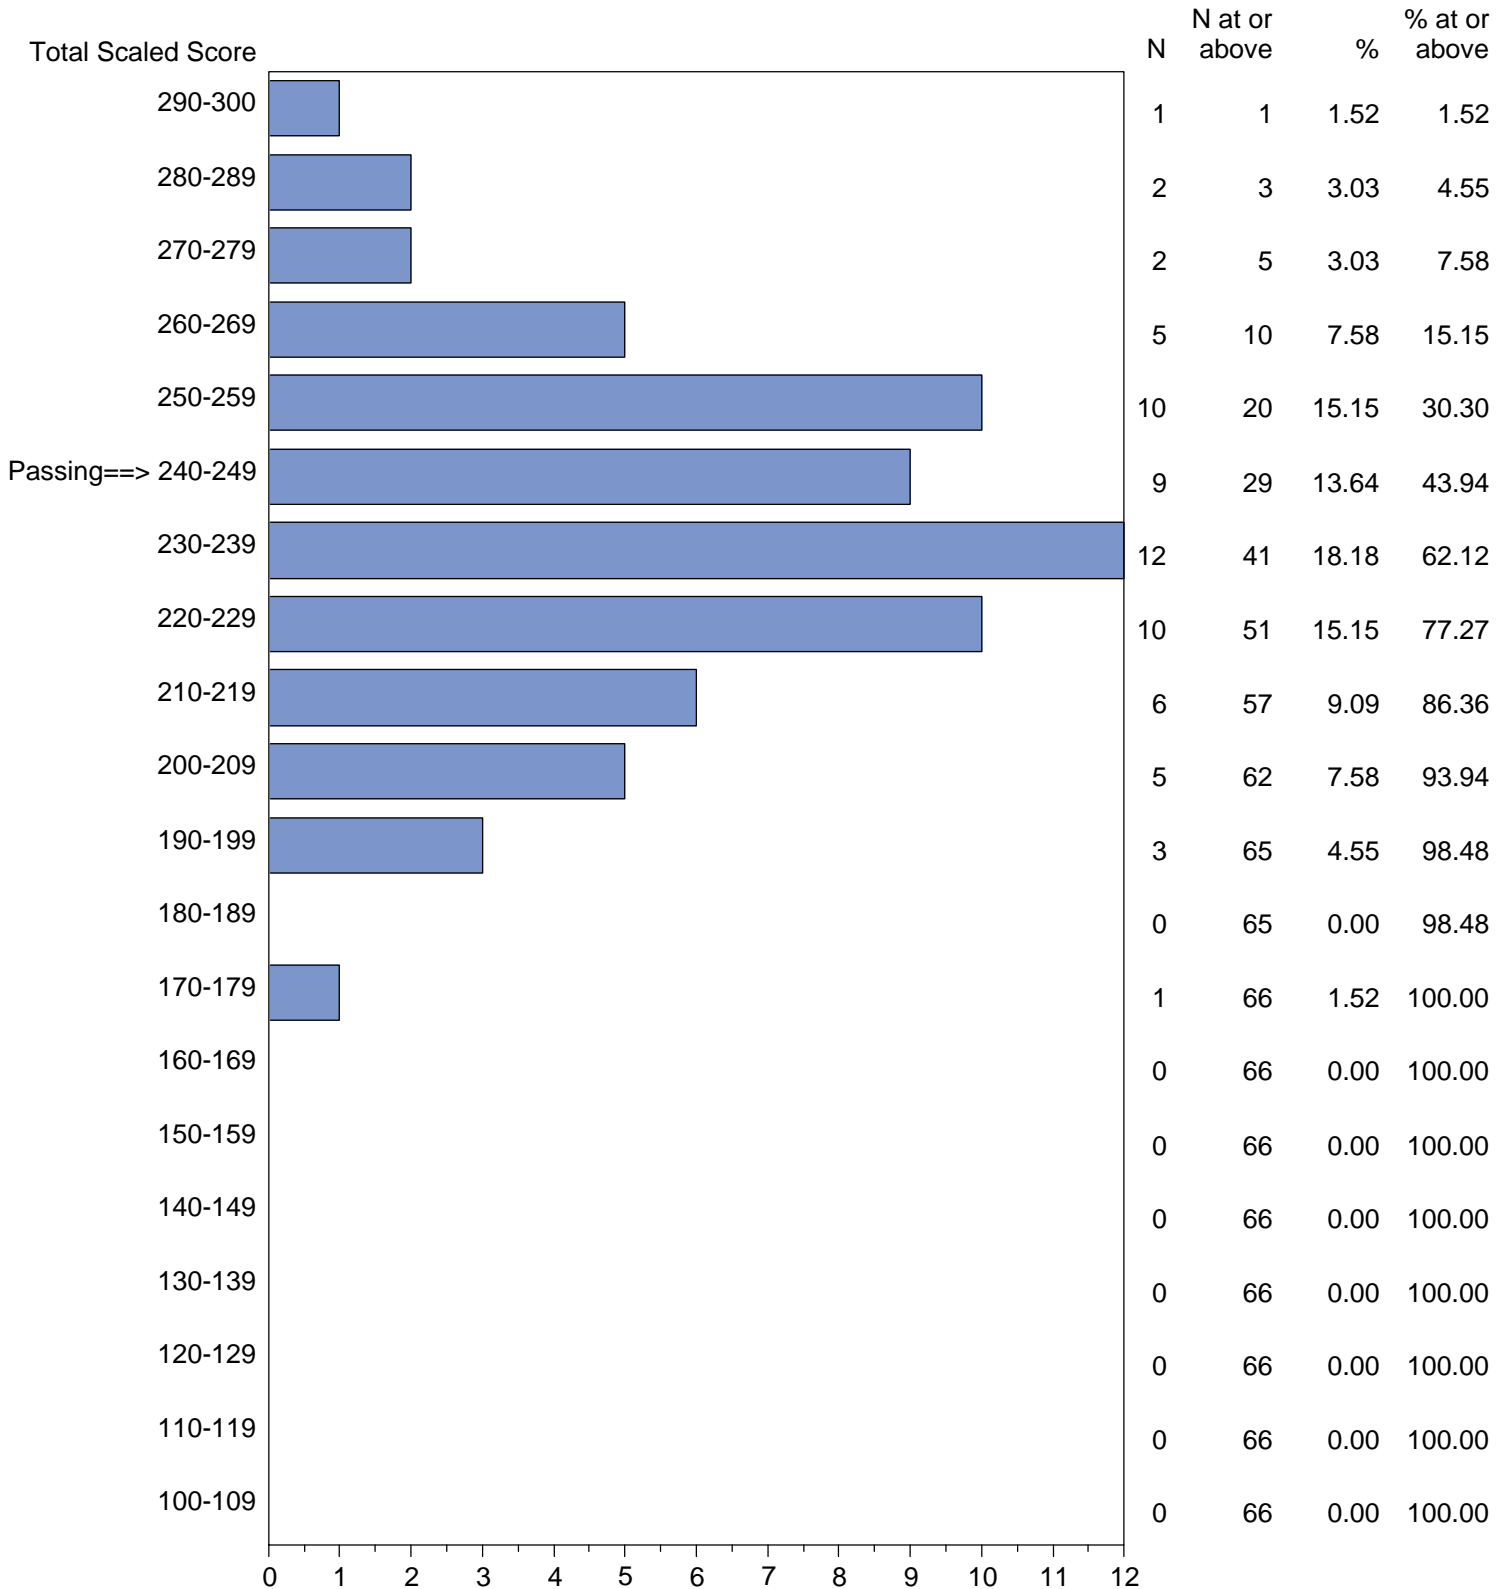

Massachusetts Tests for Educator Licensure (MTEL)
September 1, 2014 - August 31, 2015

TOTAL SCALED SCORE DISTRIBUTION BY TEST FIELD (ALL FORMS)

Test Field=14 Earth Science

NOTE: The accompanying explanatory notes and interpretive cautions are an integral part of this report.