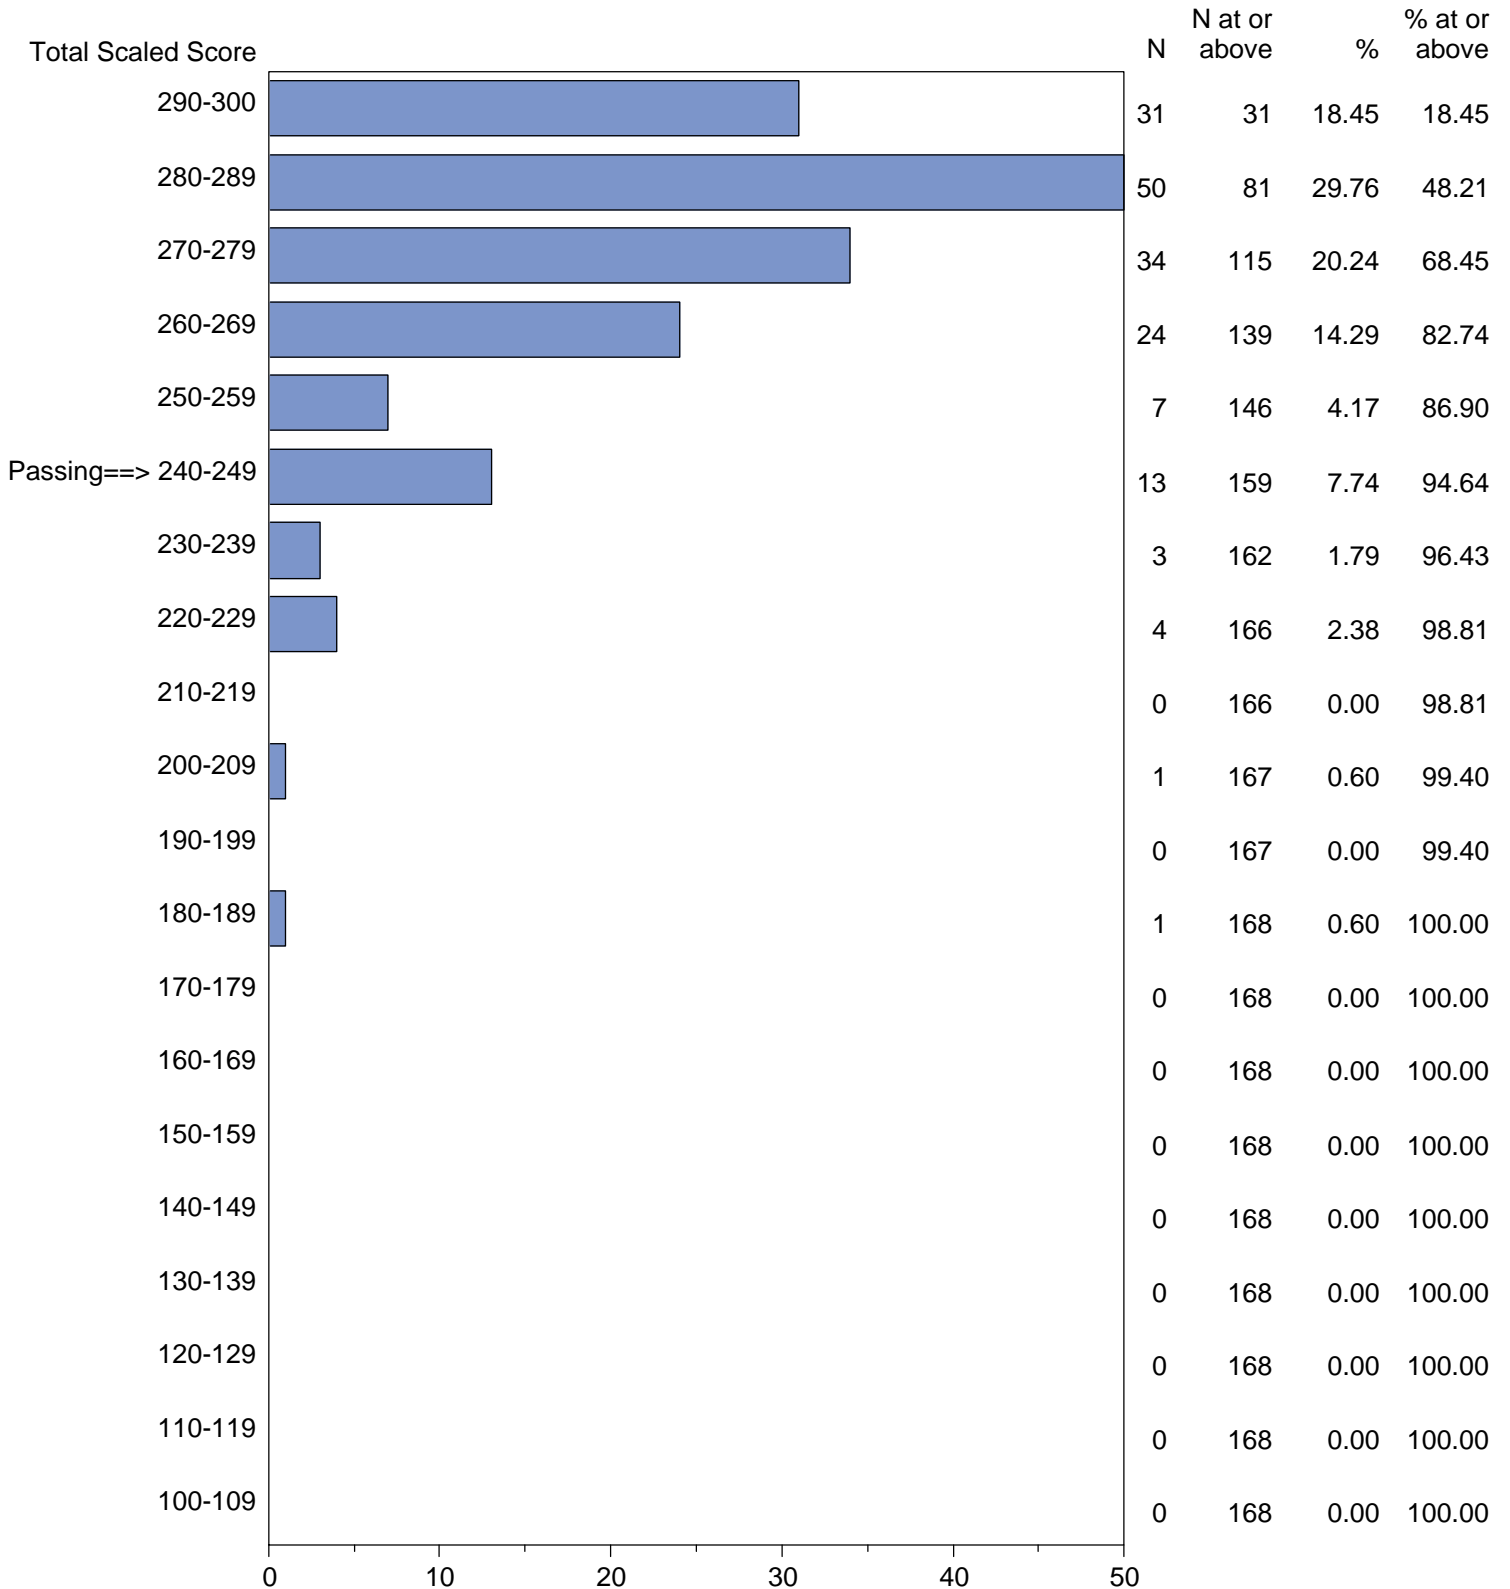

Massachusetts Tests for Educator Licensure (MTEL)
September 1, 2014 - August 31, 2015

TOTAL SCALED SCORE DISTRIBUTION BY TEST FIELD (ALL FORMS)

Test Field=91 Vocational Technical Literacy Skills Test - Reading

NOTE: The accompanying explanatory notes and interpretive cautions are an integral part of this report.