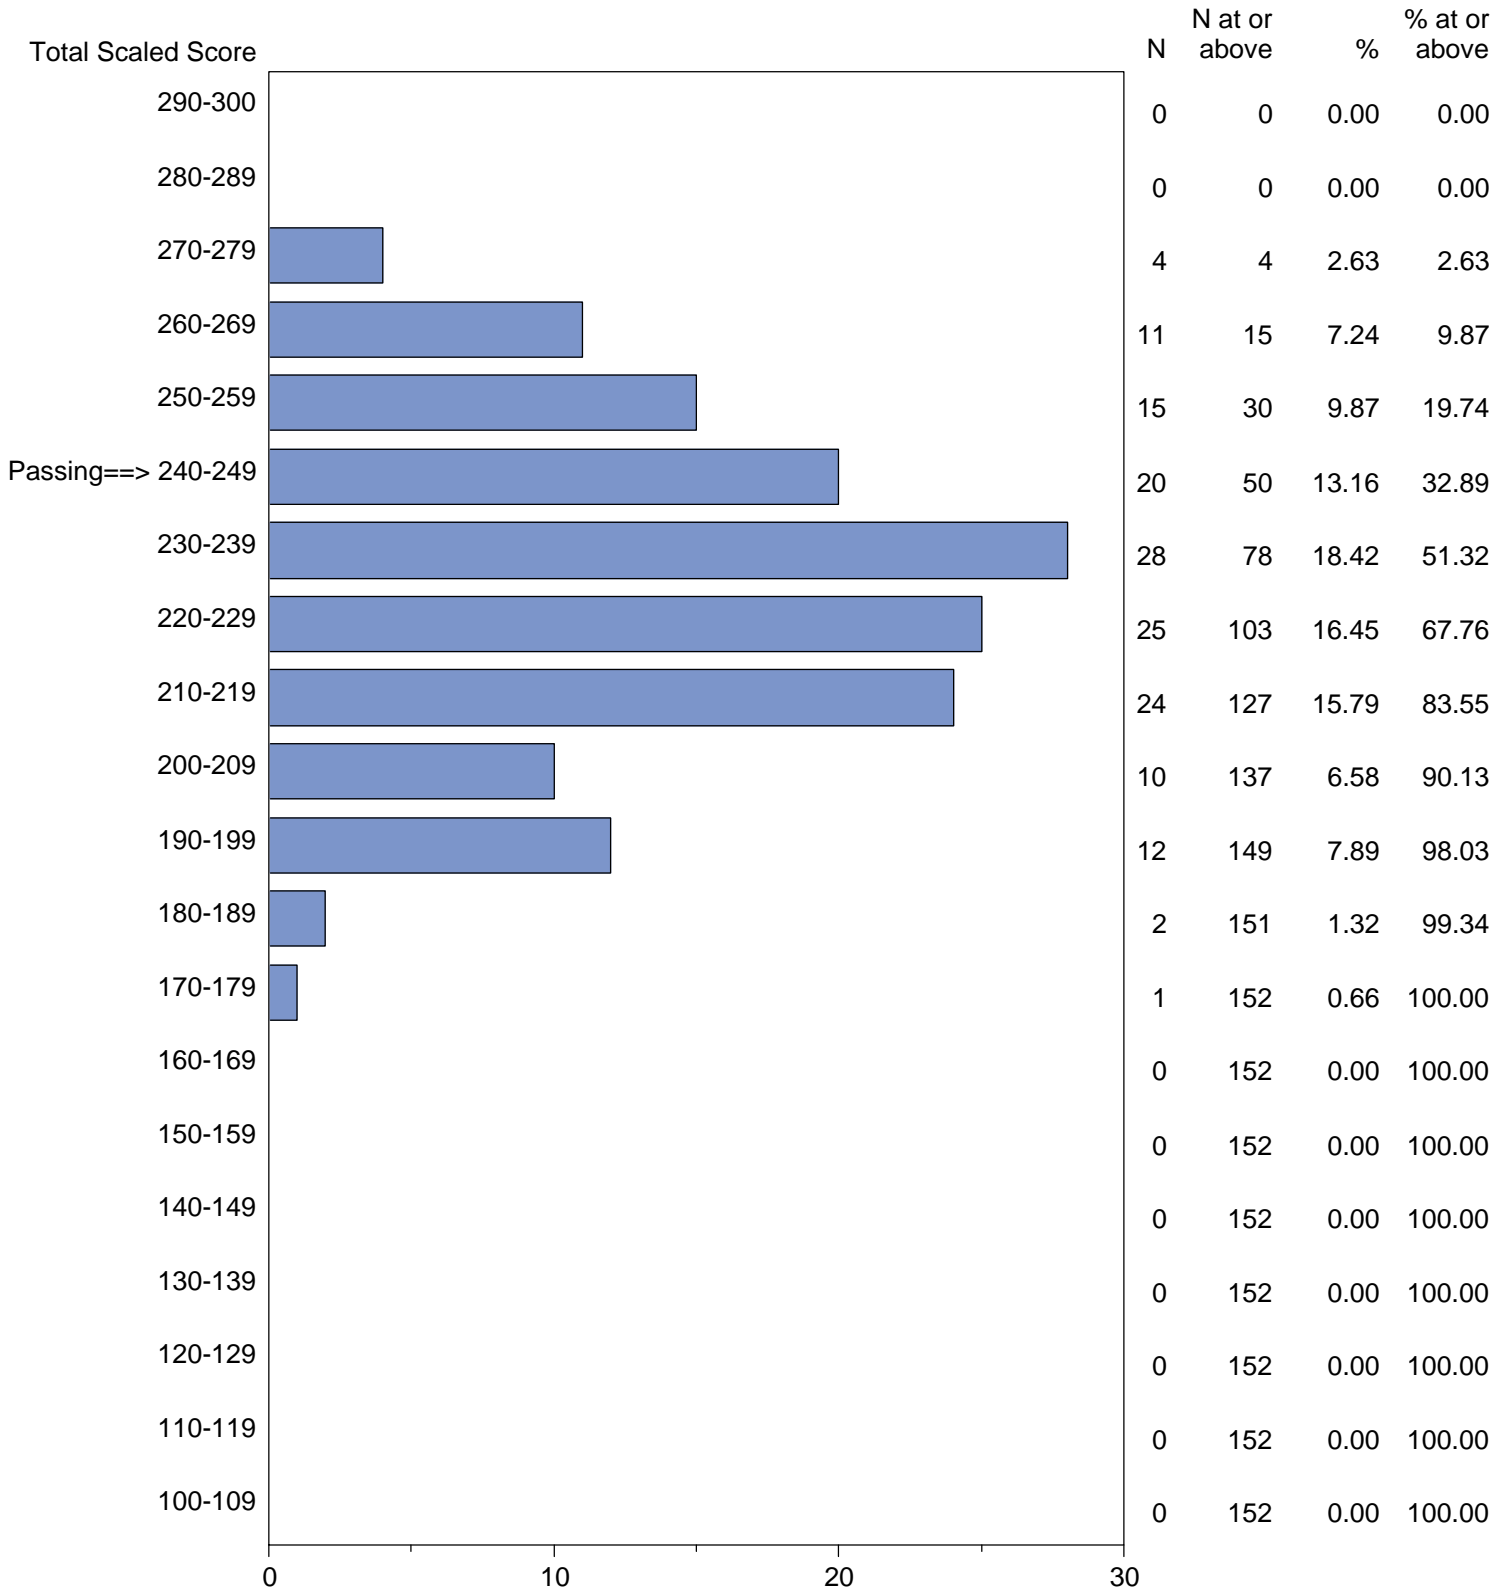

Massachusetts Tests for Educator Licensure (MTEL)
September 1, 2014 - August 31, 2015

TOTAL SCALED SCORE DISTRIBUTION BY TEST FIELD (ALL FORMS)

Test Field=50 Middle School Humanities

NOTE: The accompanying explanatory notes and interpretive cautions are an integral part of this report.