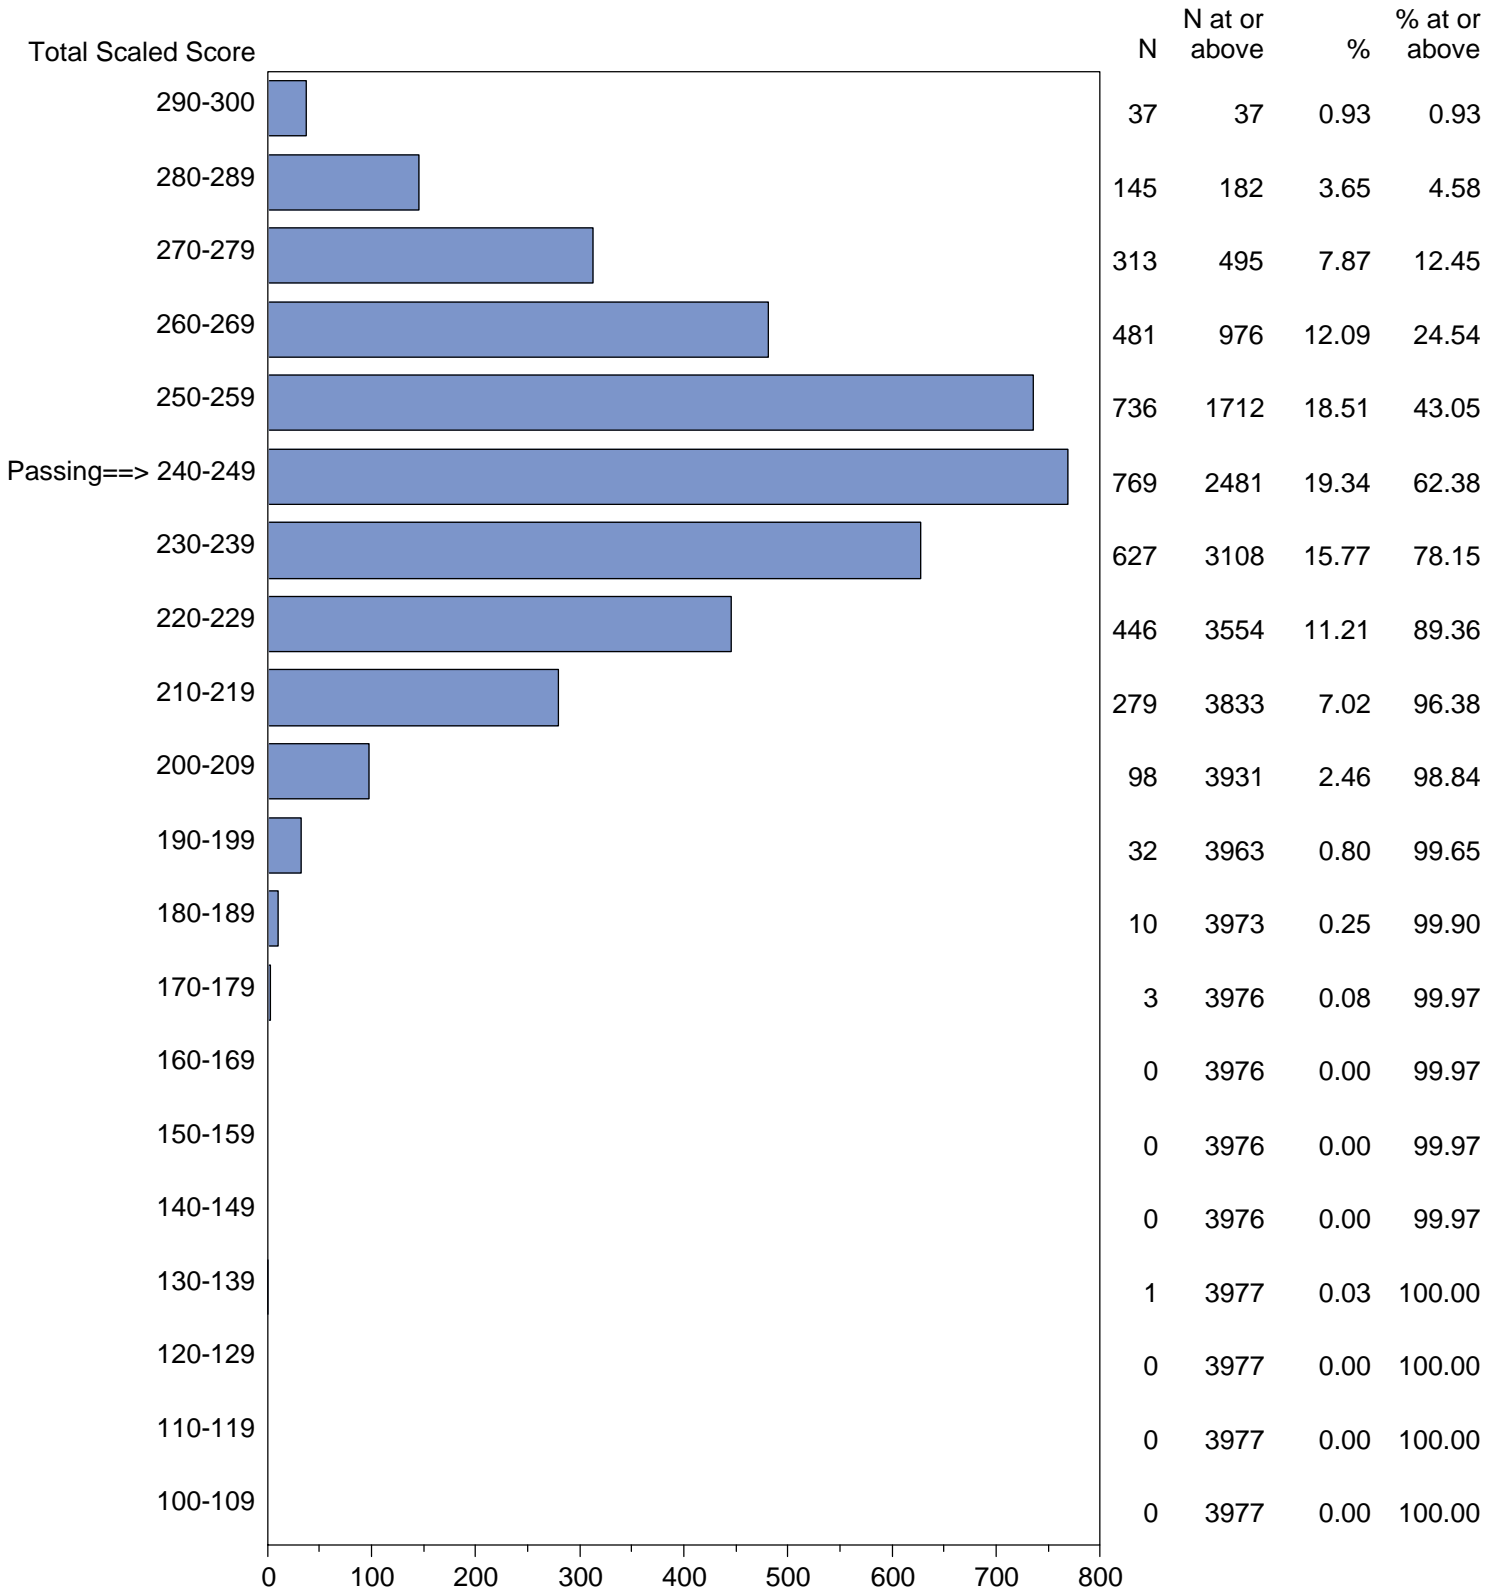

Massachusetts Tests for Educator Licensure (MTEL)
September 1, 2014 - August 31, 2015

TOTAL SCALED SCORE DISTRIBUTION BY TEST FIELD (ALL FORMS)

Test Field=03 General Curriculum - Multi-Subject

NOTE: The accompanying explanatory notes and interpretive cautions are an integral part of this report.