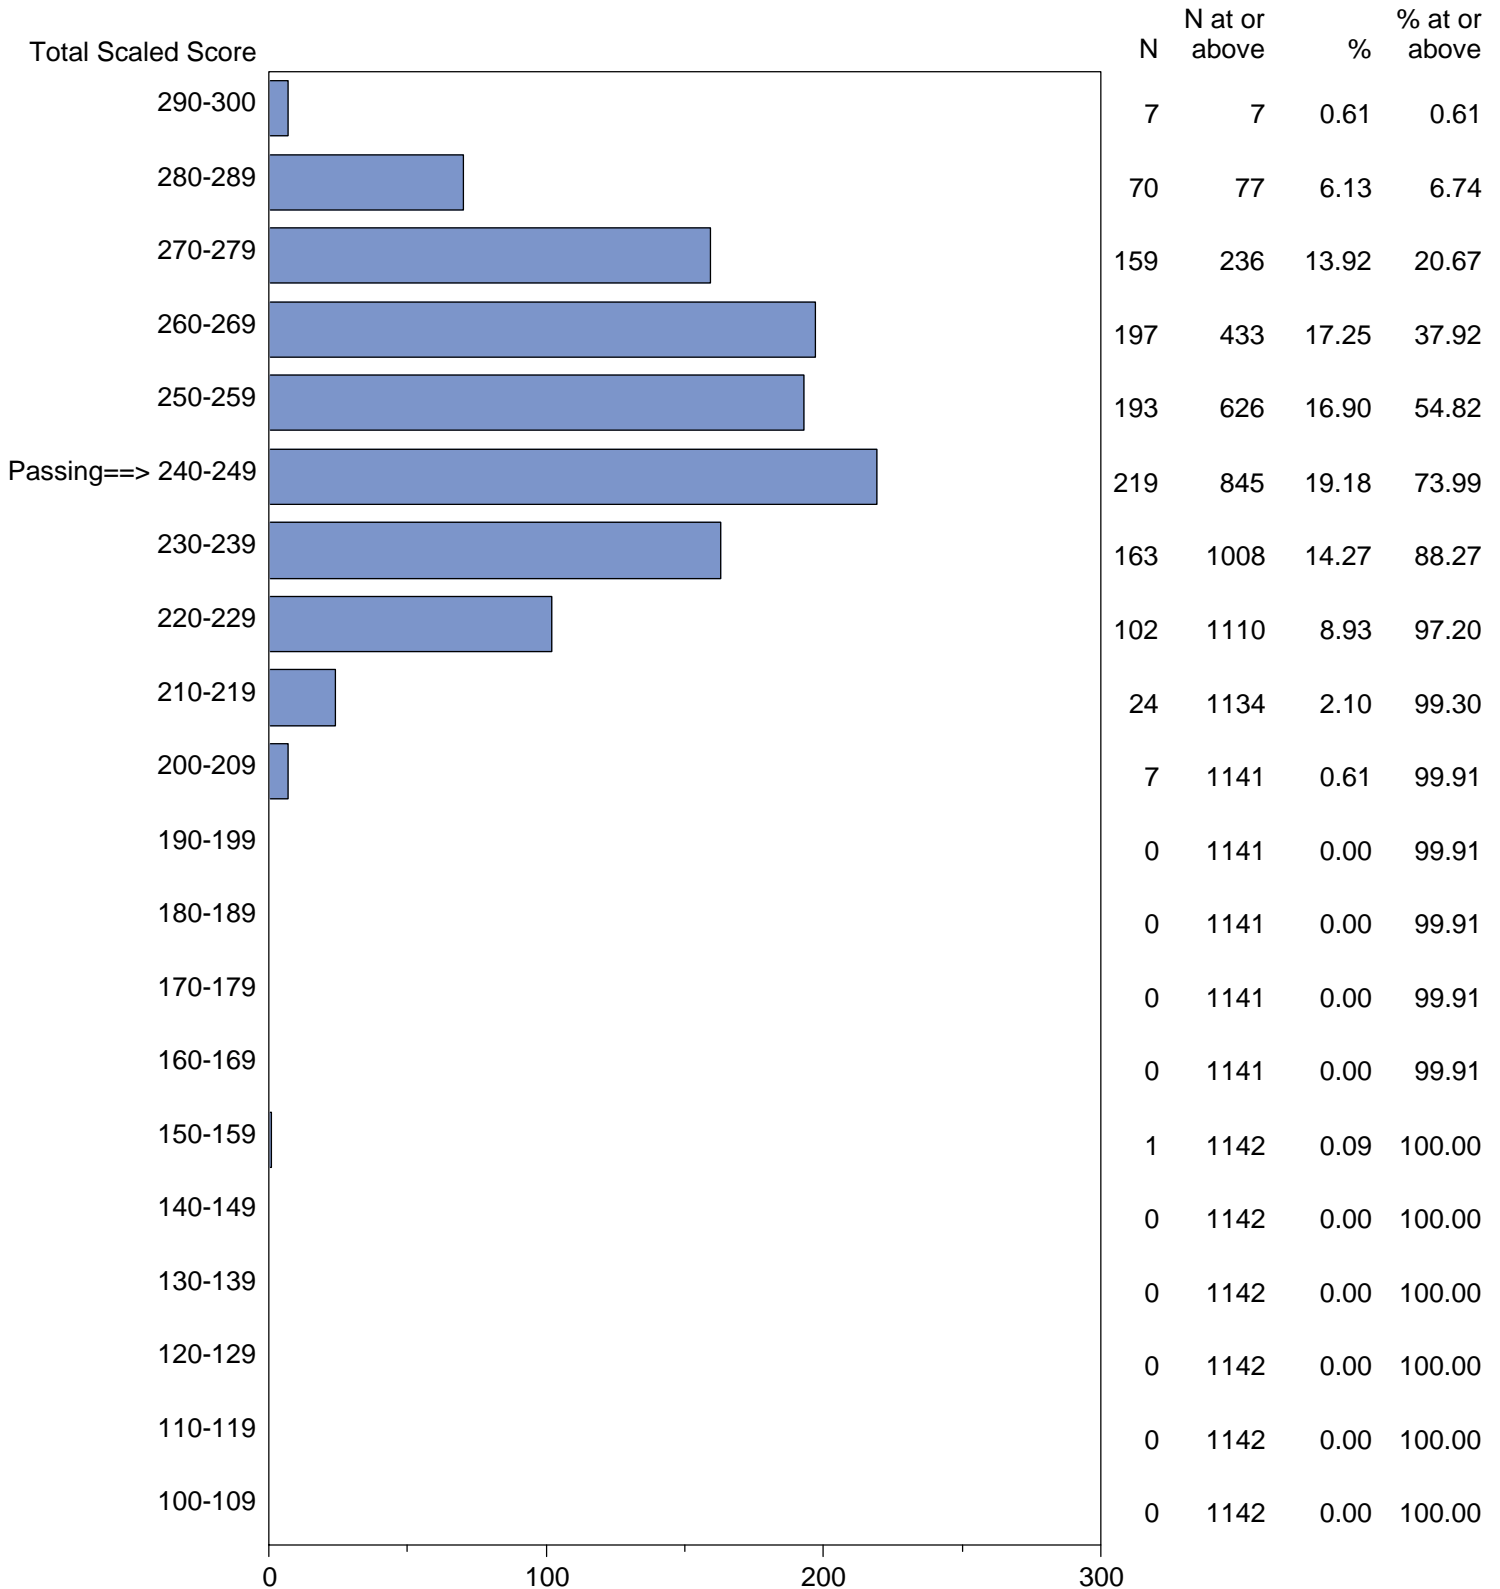

Massachusetts Tests for Educator Licensure (MTEL)
September 1, 2014 - August 31, 2015

TOTAL SCALED SCORE DISTRIBUTION BY TEST FIELD (ALL FORMS)

Test Field=07 English

NOTE: The accompanying explanatory notes and interpretive cautions are an integral part of this report.