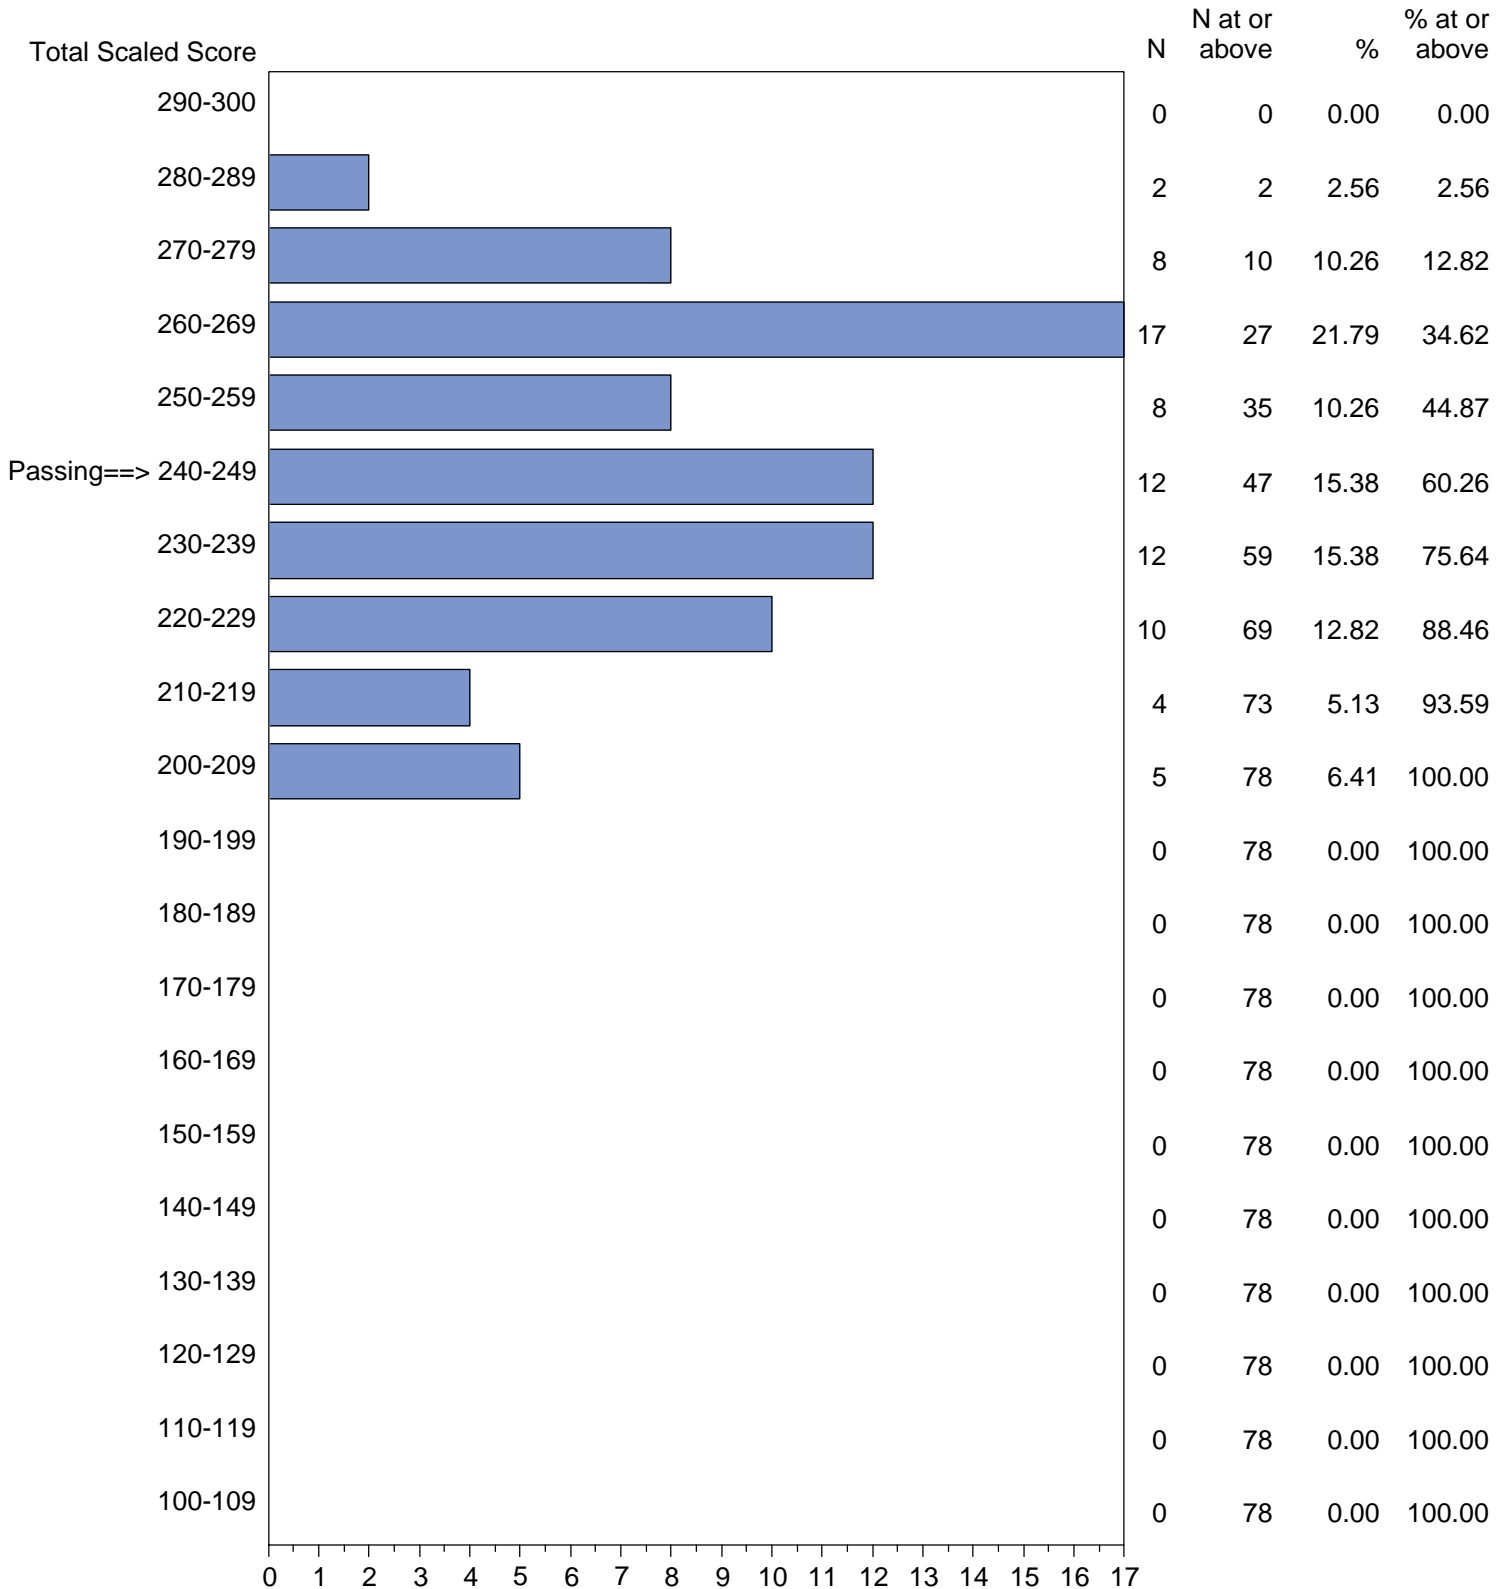

Massachusetts Tests for Educator Licensure (MTEL)
September 1, 2014 - August 31, 2015

TOTAL SCALED SCORE DISTRIBUTION BY TEST FIELD (ALL FORMS)

Test Field=19 Business

NOTE: The accompanying explanatory notes and interpretive cautions are an integral part of this report.