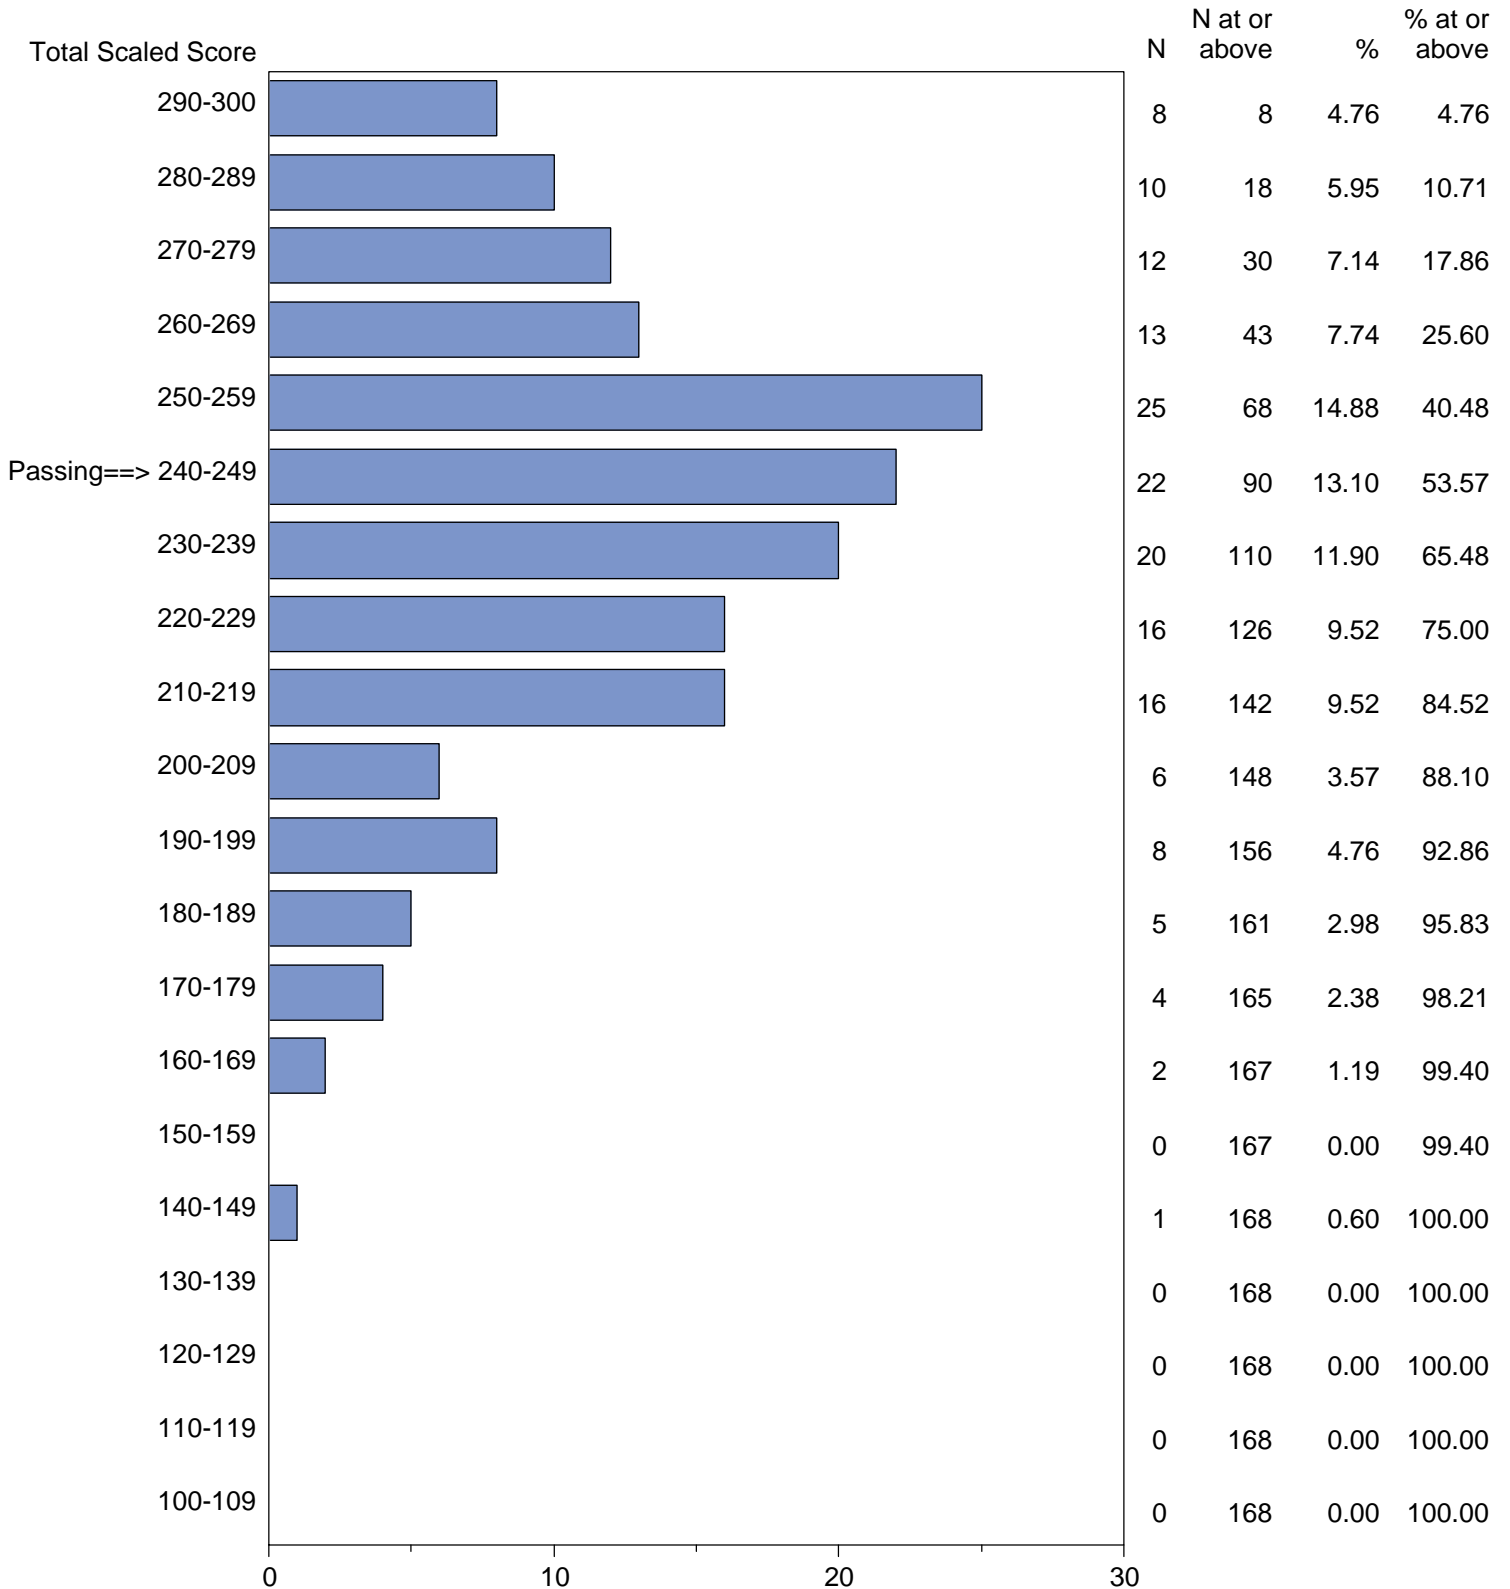

Massachusetts Tests for Educator Licensure (MTEL)
September 1, 2014 - August 31, 2015

TOTAL SCALED SCORE DISTRIBUTION BY TEST FIELD (ALL FORMS)

Test Field=12 Chemistry

NOTE: The accompanying explanatory notes and interpretive cautions are an integral part of this report.