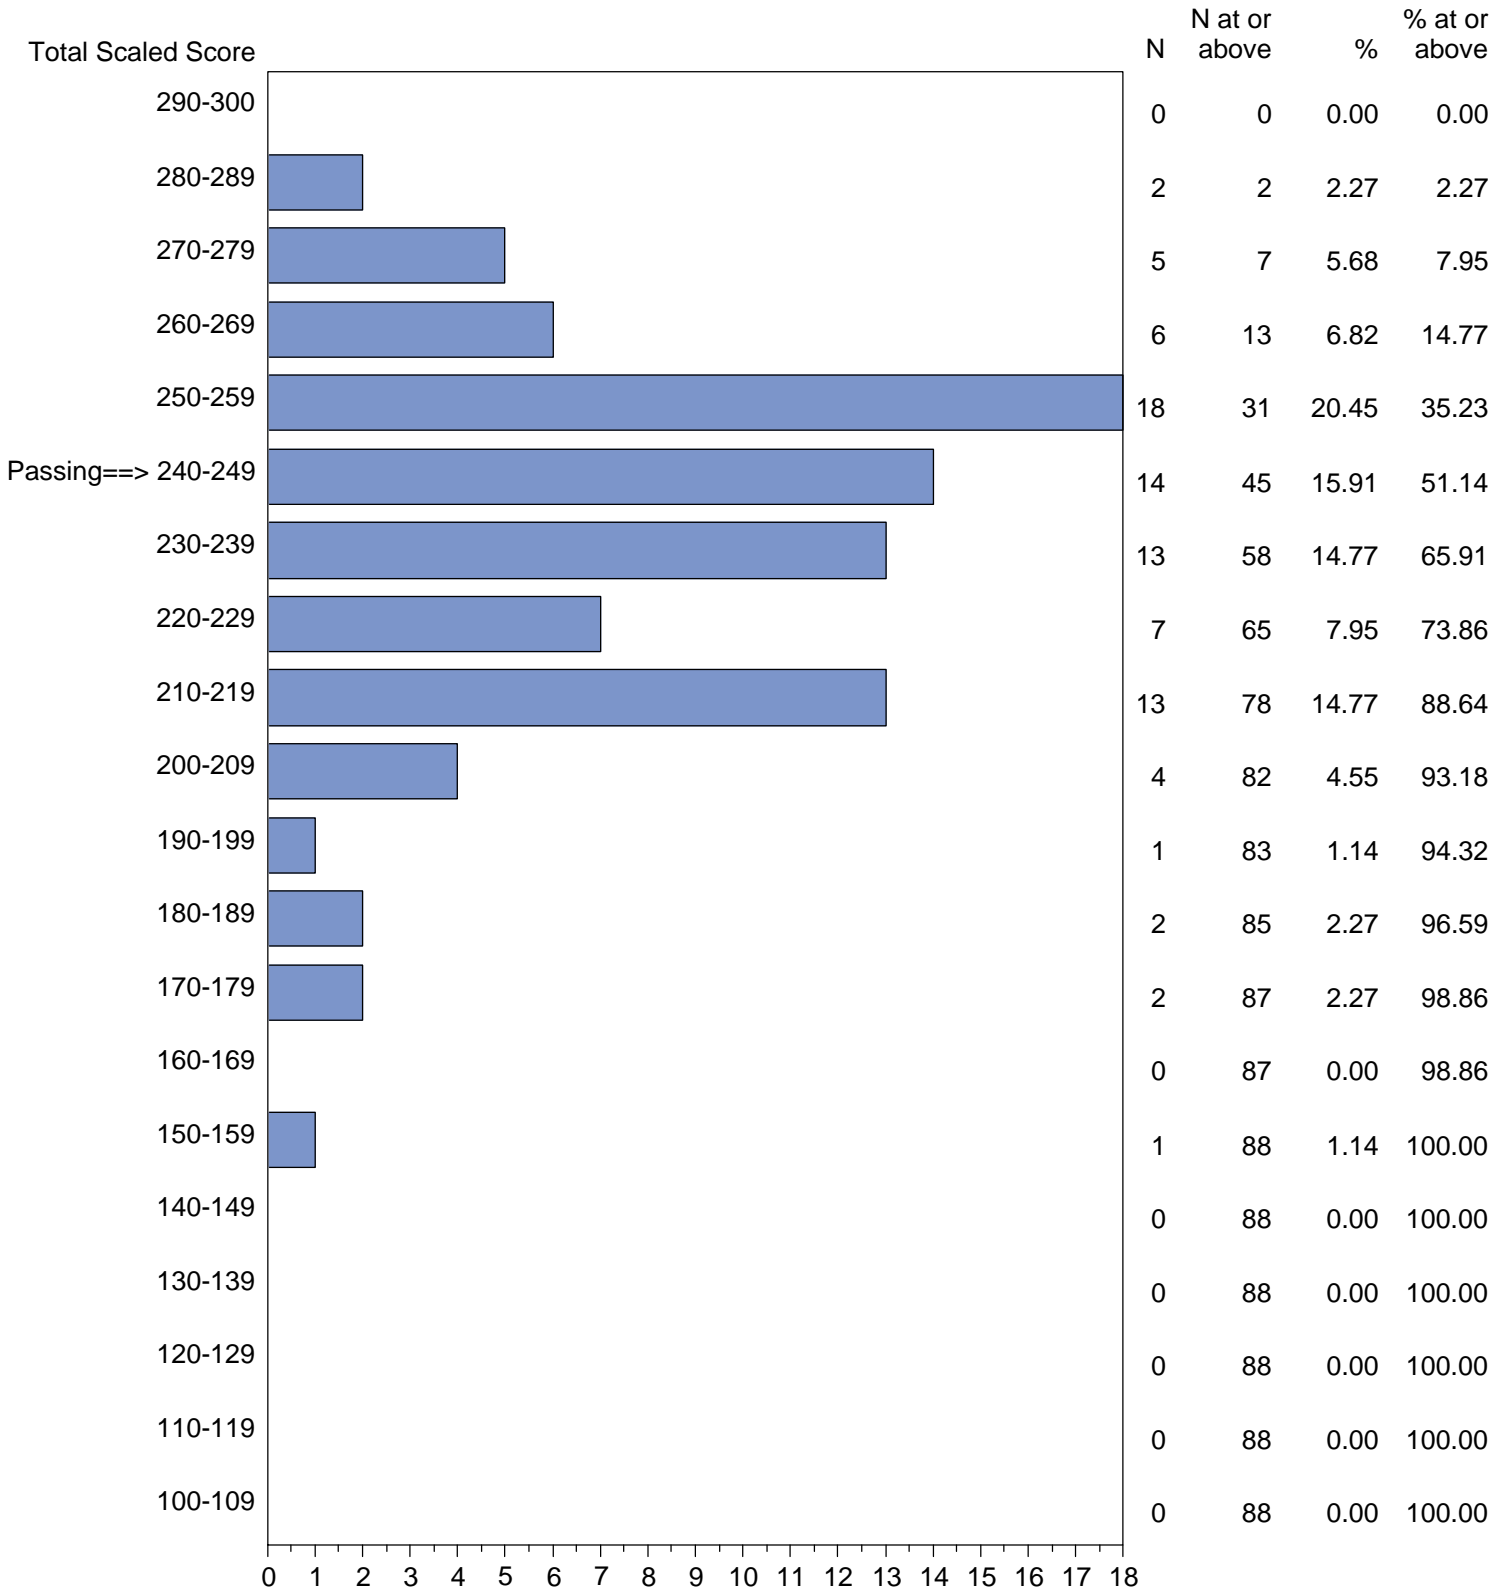

Massachusetts Tests for Educator Licensure (MTEL)
September 1, 2014 - August 31, 2015

TOTAL SCALED SCORE DISTRIBUTION BY TEST FIELD (ALL FORMS)

Test Field=45 Theater

NOTE: The accompanying explanatory notes and interpretive cautions are an integral part of this report.