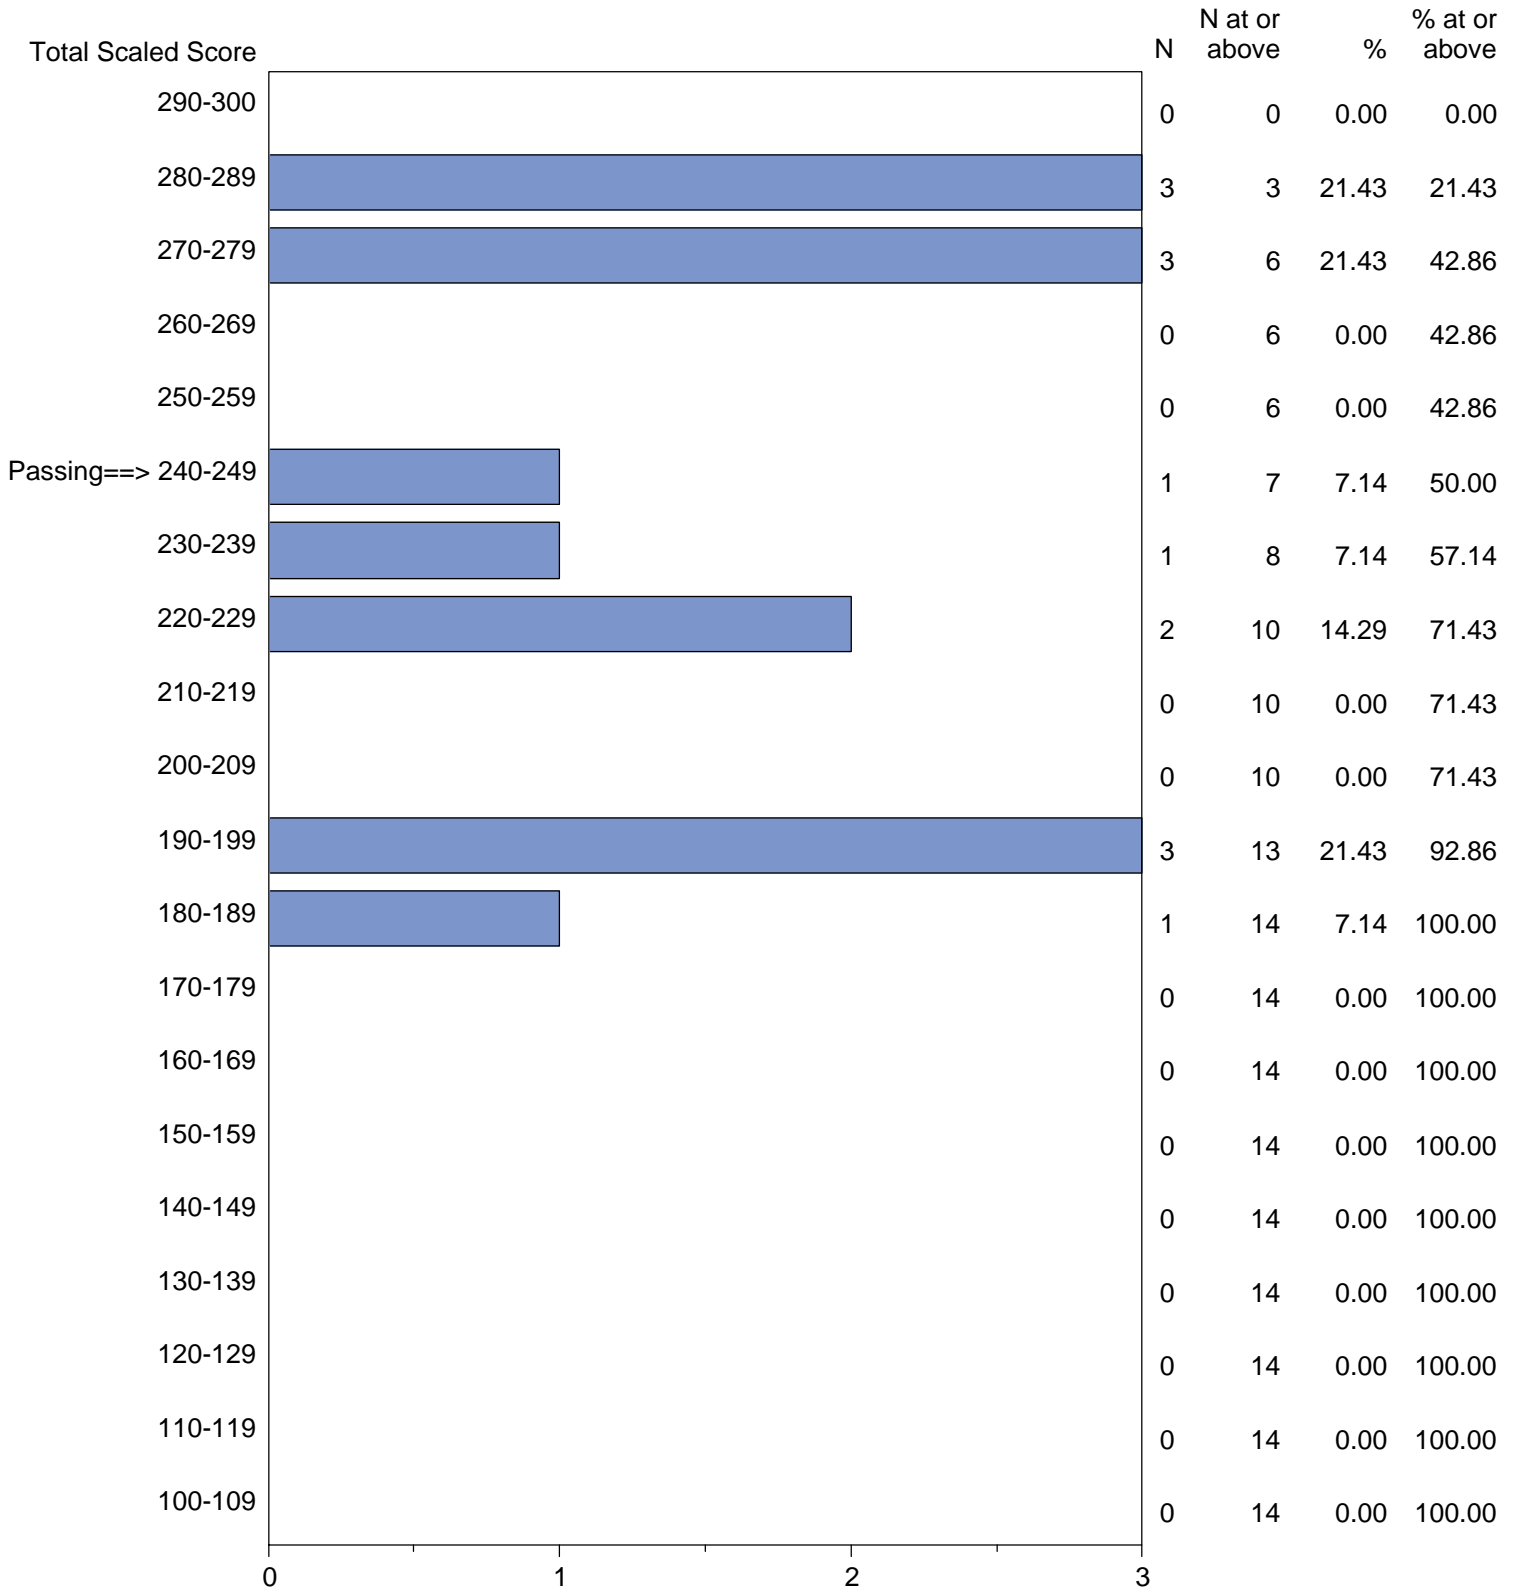

Massachusetts Tests for Educator Licensure (MTEL)
September 1, 2014 - August 31, 2015

TOTAL SCALED SCORE DISTRIBUTION BY TEST FIELD (ALL FORMS)

Test Field=32 Portuguese

NOTE: The accompanying explanatory notes and interpretive cautions are an integral part of this report.