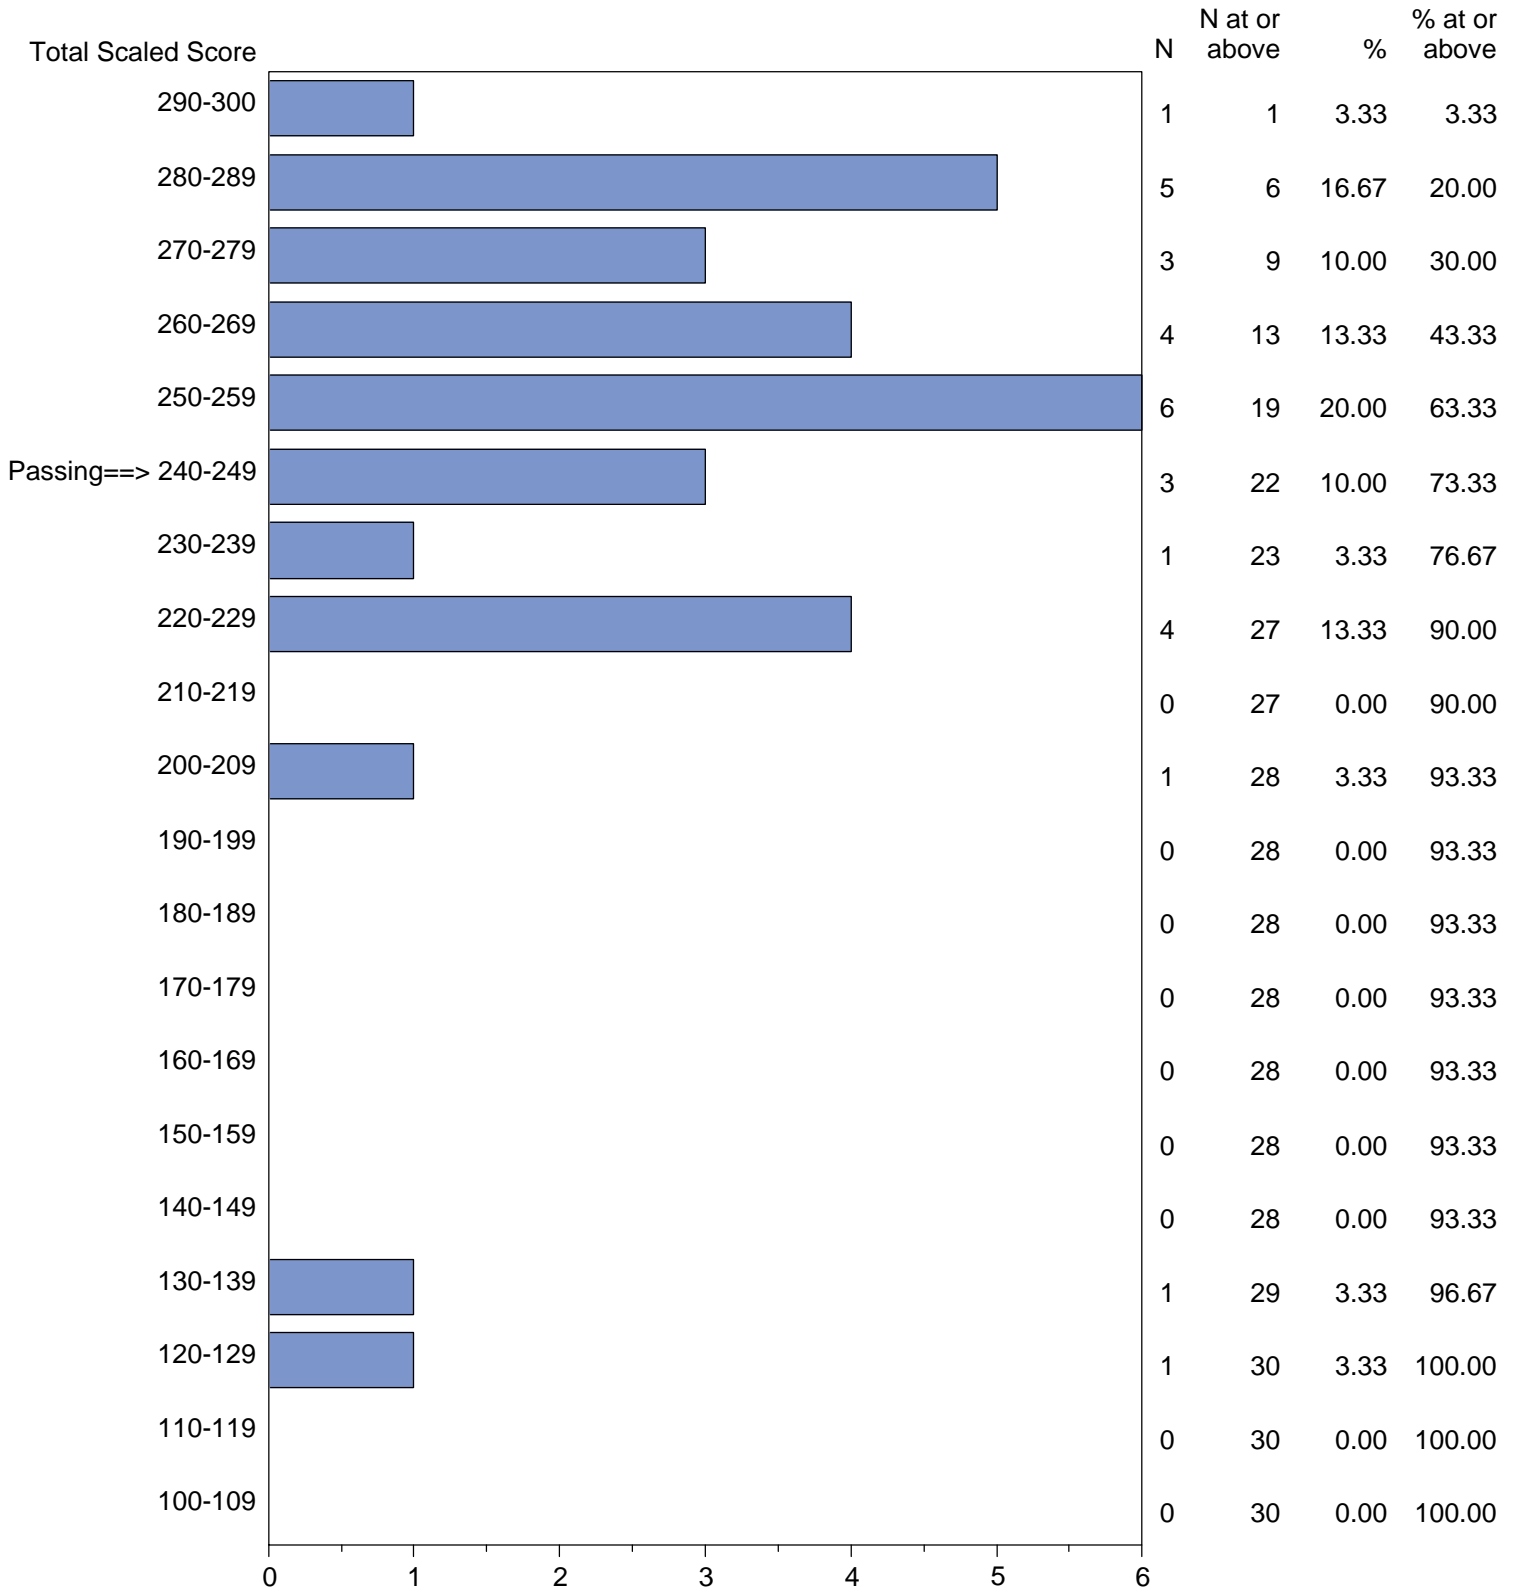

Massachusetts Tests for Educator Licensure (MTEL)
September 1, 2014 - August 31, 2015

TOTAL SCALED SCORE DISTRIBUTION BY TEST FIELD (ALL FORMS)

Test Field=30 Italian

NOTE: The accompanying explanatory notes and interpretive cautions are an integral part of this report.