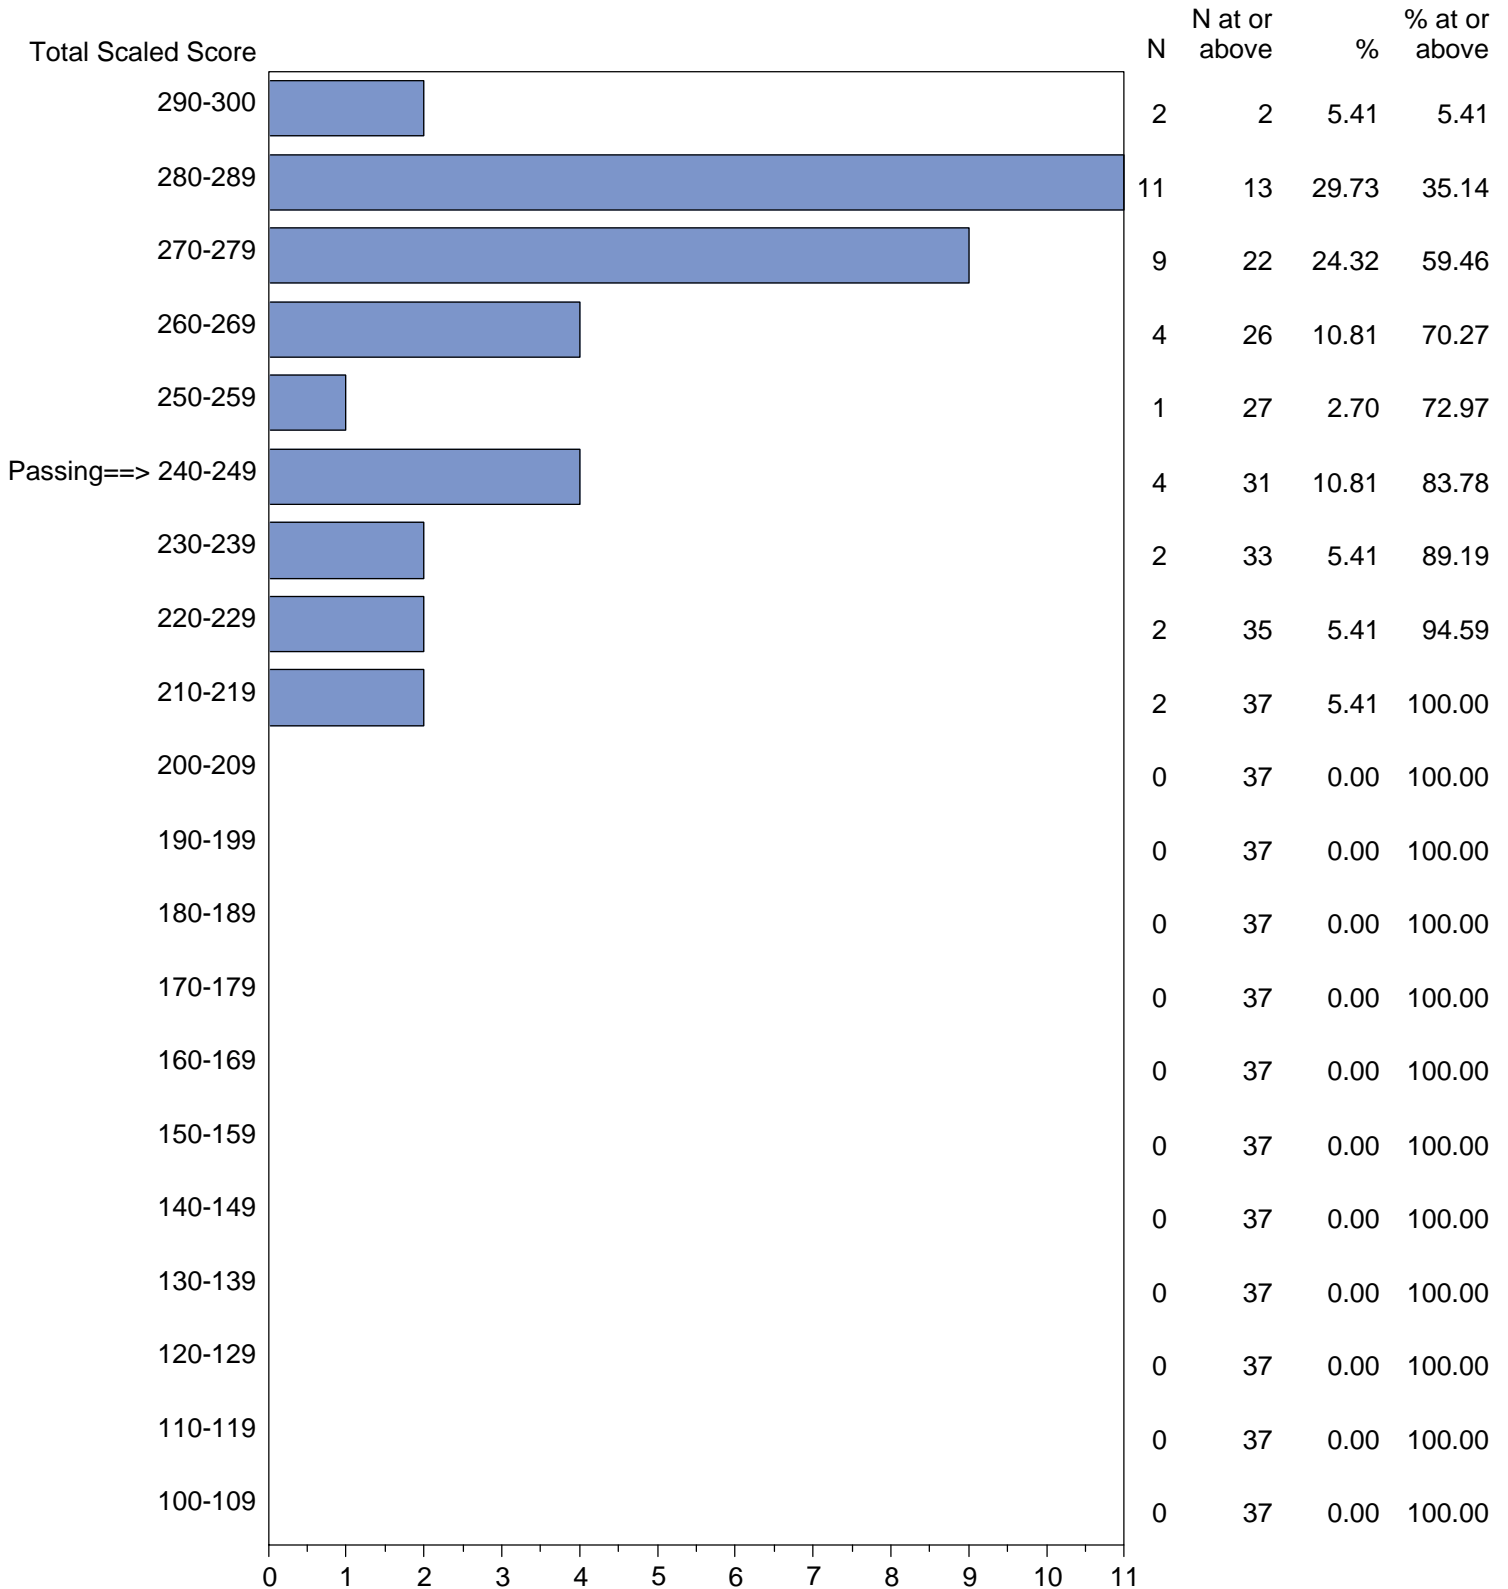

Massachusetts Tests for Educator Licensure (MTEL)
September 1, 2014 - August 31, 2015

TOTAL SCALED SCORE DISTRIBUTION BY TEST FIELD (ALL FORMS)

Test Field=15 Latin and Classical Humanities

NOTE: The accompanying explanatory notes and interpretive cautions are an integral part of this report.