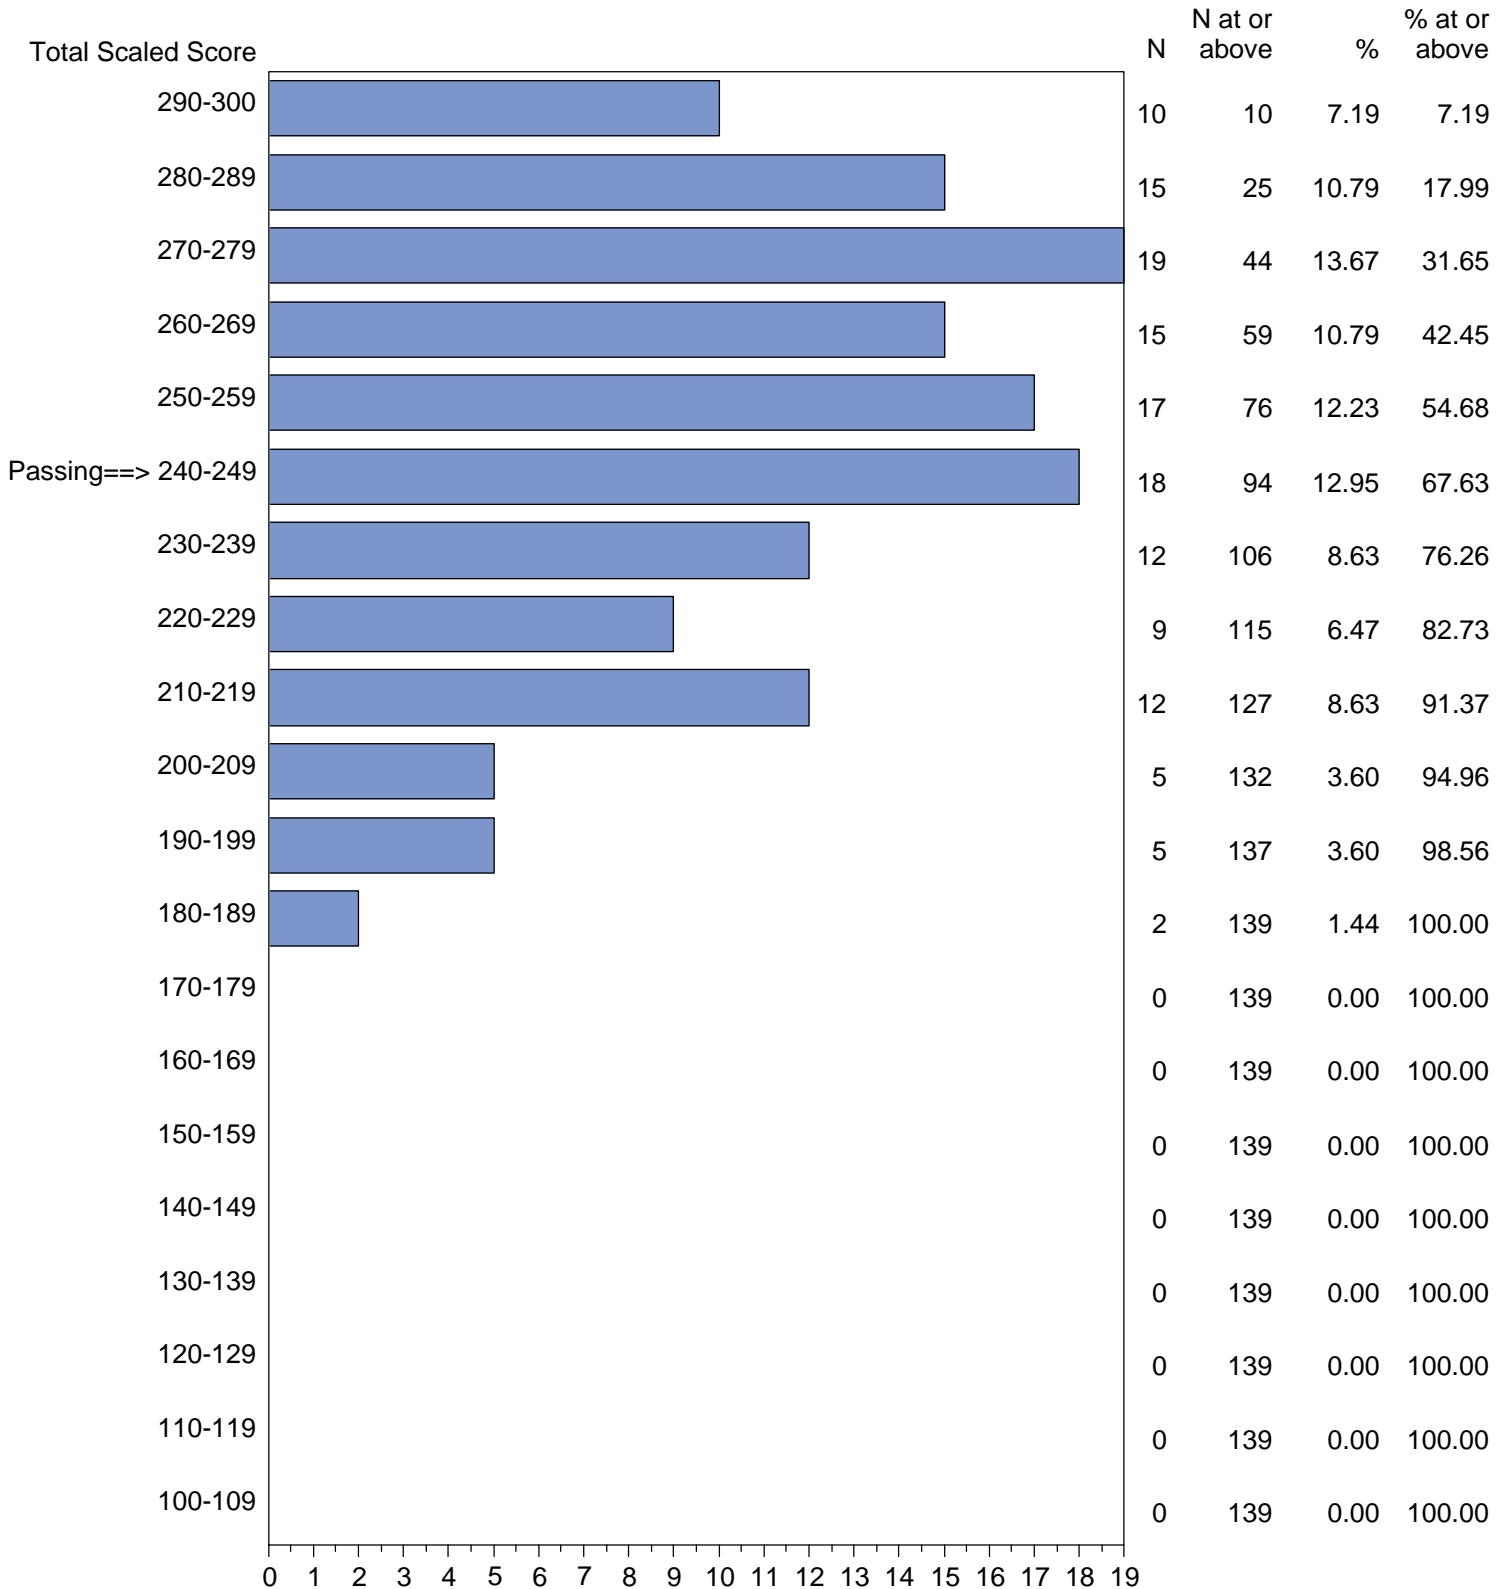

Massachusetts Tests for Educator Licensure (MTEL)
September 1, 2014 - August 31, 2015

TOTAL SCALED SCORE DISTRIBUTION BY TEST FIELD (ALL FORMS)

Test Field=11 Physics

NOTE: The accompanying explanatory notes and interpretive cautions are an integral part of this report.