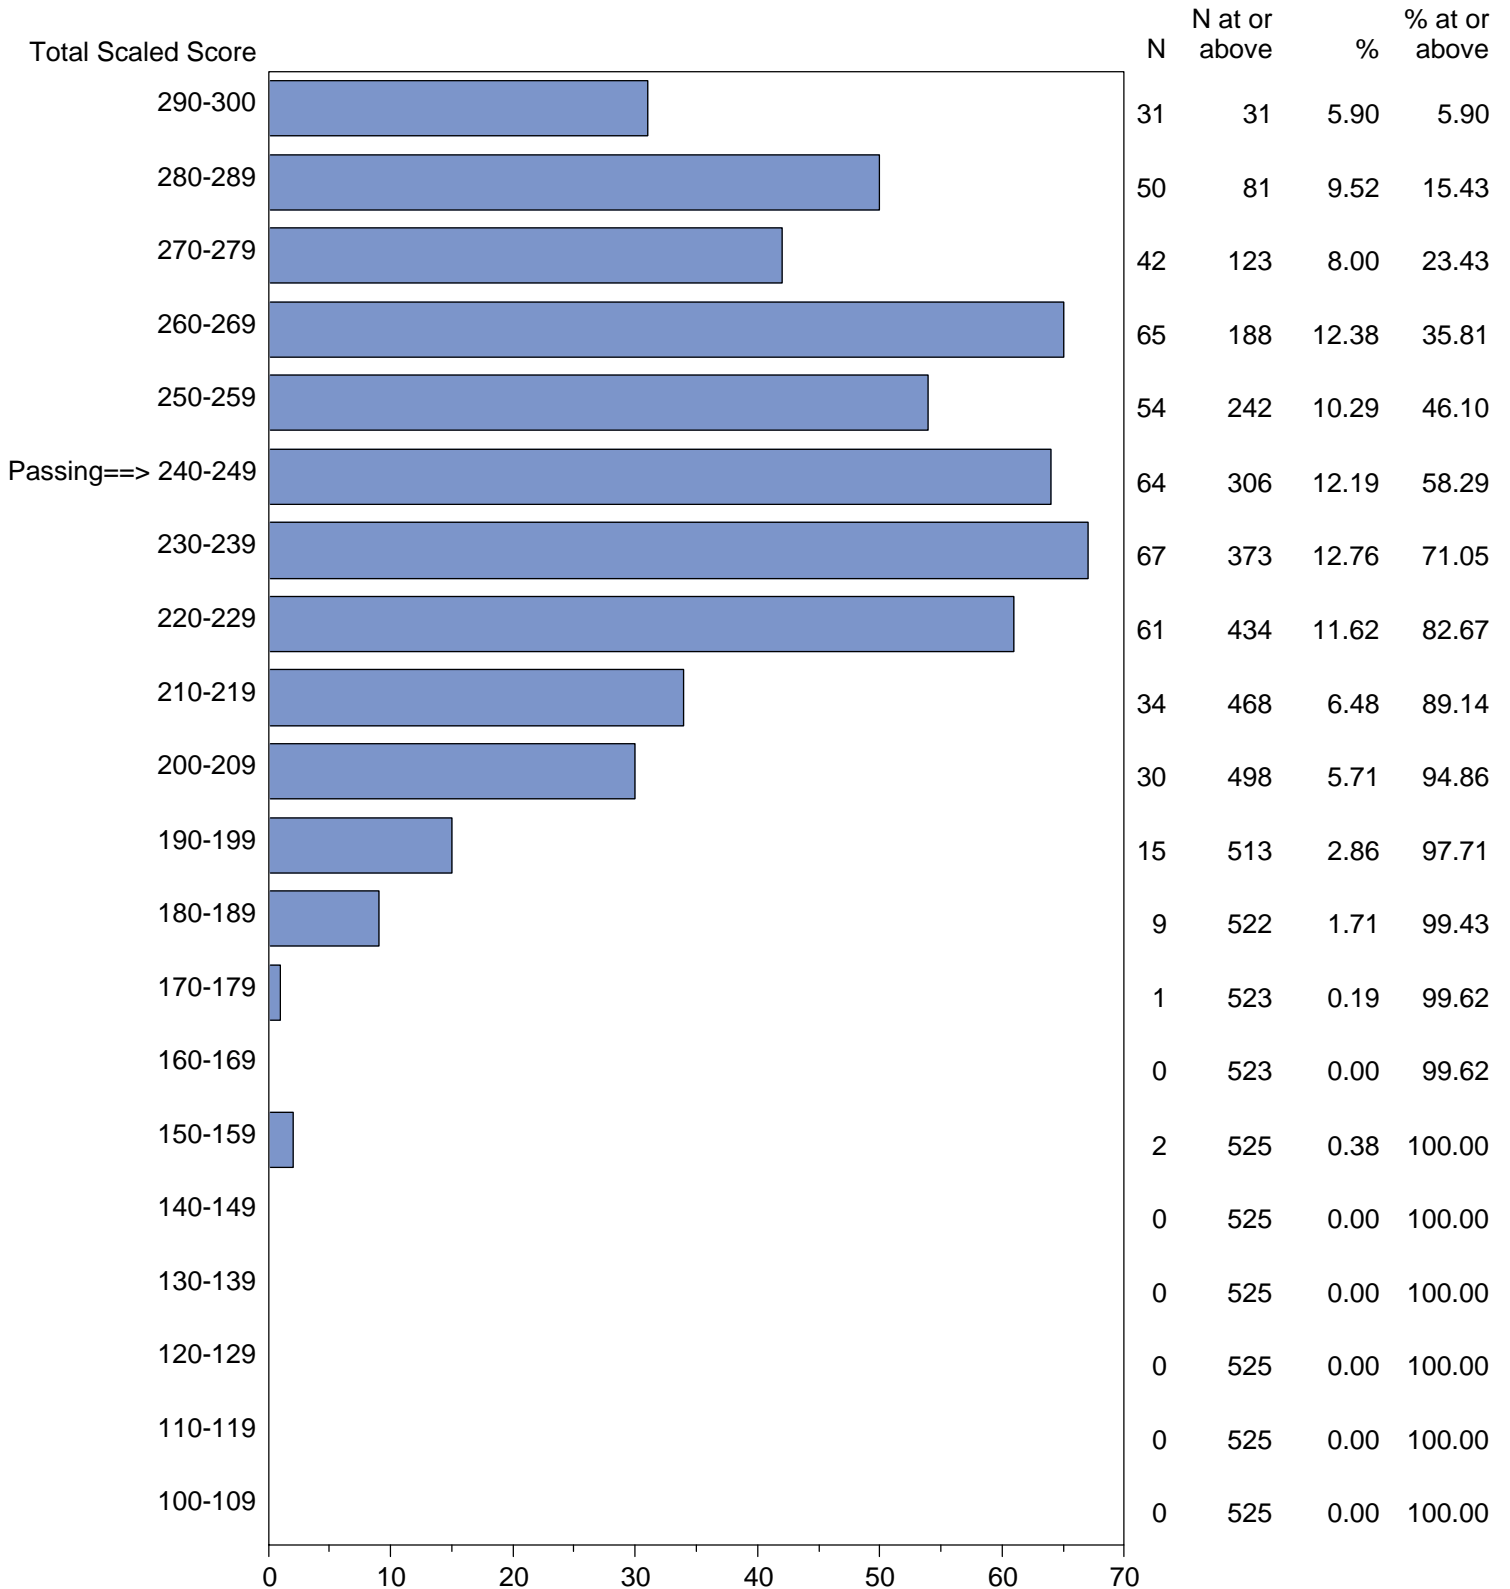

Massachusetts Tests for Educator Licensure (MTEL)
September 1, 2014 - August 31, 2015

TOTAL SCALED SCORE DISTRIBUTION BY TEST FIELD (ALL FORMS)

Test Field=47 Middle School Mathematics

NOTE: The accompanying explanatory notes and interpretive cautions are an integral part of this report.