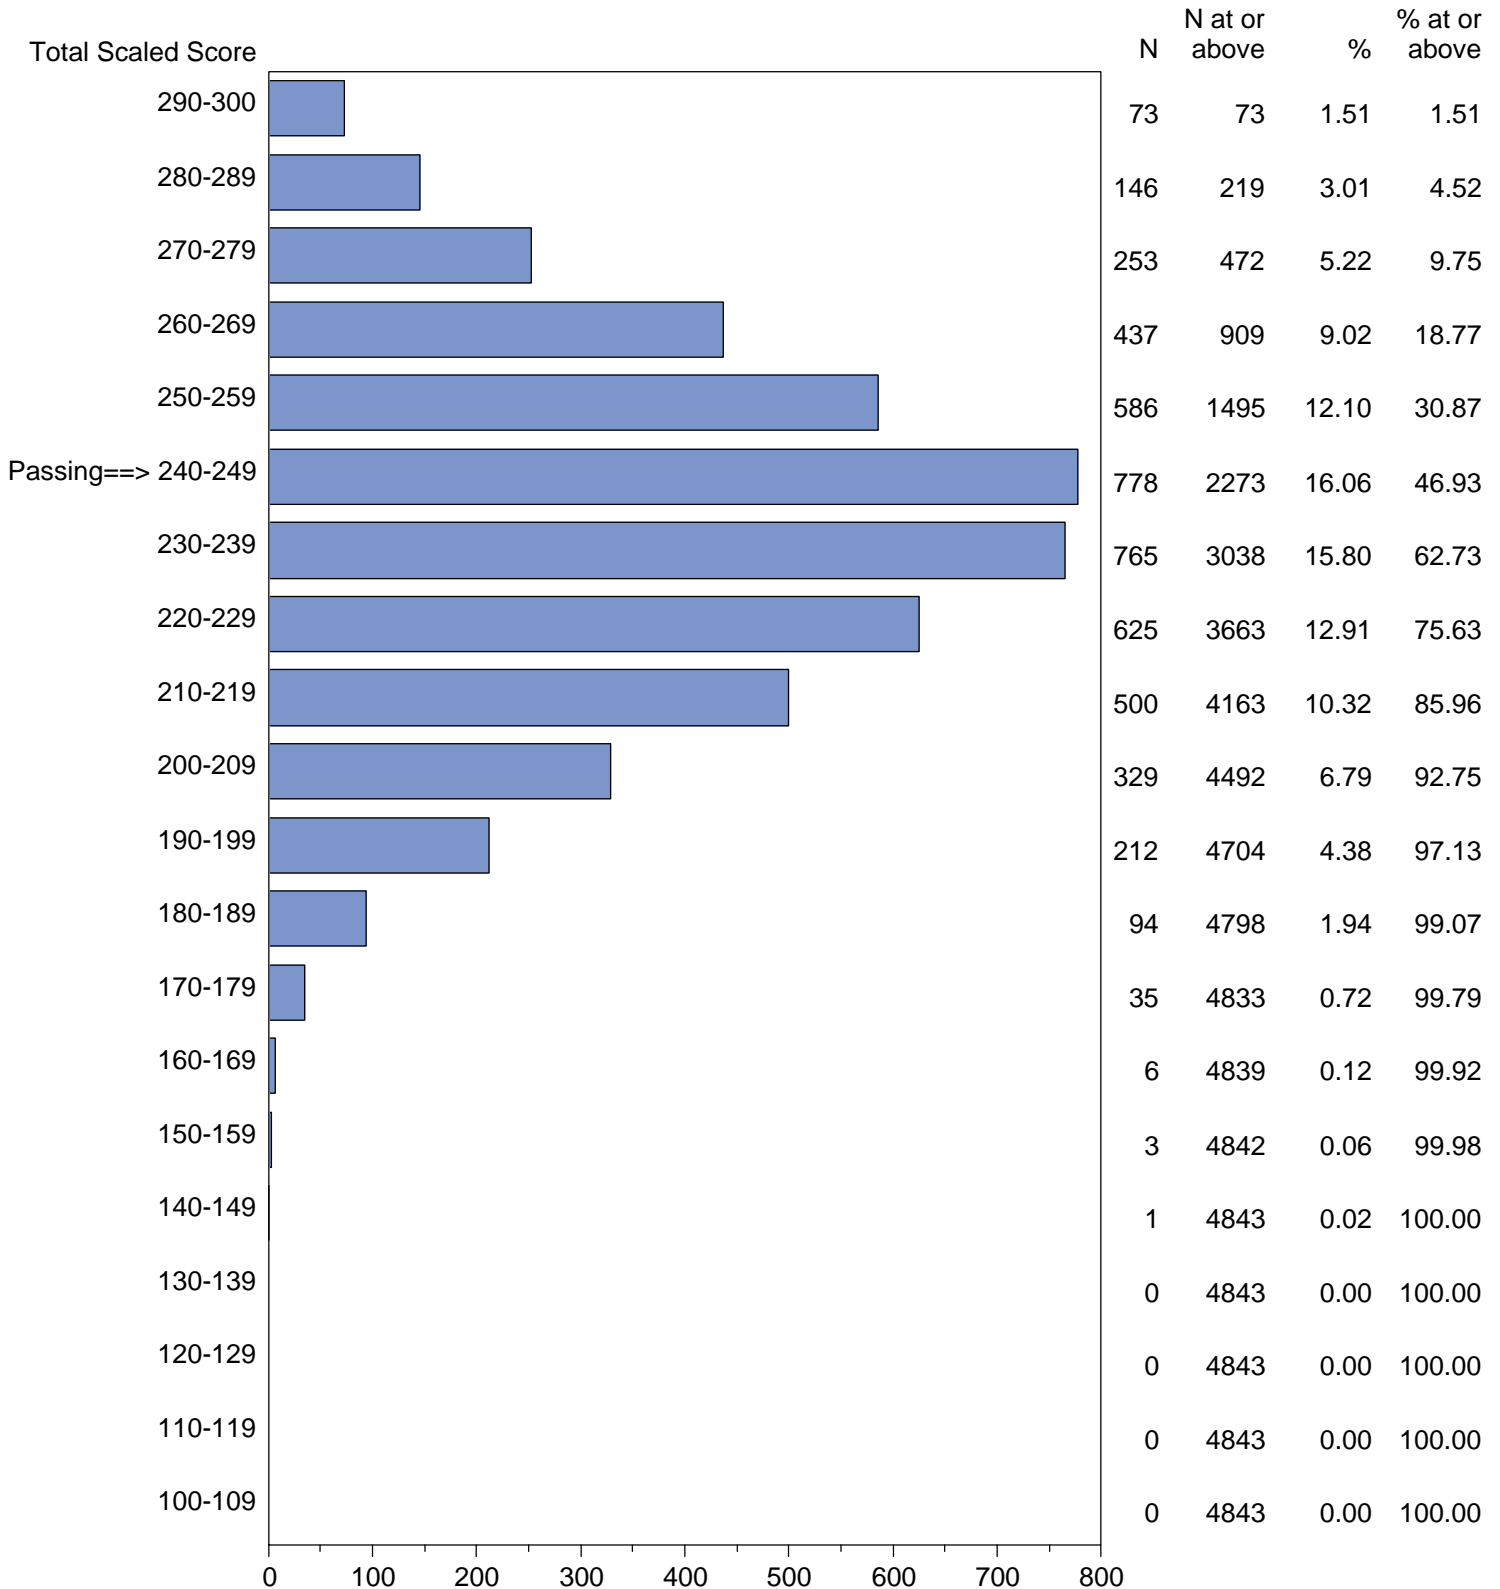

Massachusetts Tests for Educator Licensure (MTEL)
September 1, 2014 - August 31, 2015

TOTAL SCALED SCORE DISTRIBUTION BY TEST FIELD (ALL FORMS)

Test Field=03 General Curriculum - Mathematics

NOTE: The accompanying explanatory notes and interpretive cautions are an integral part of this report.