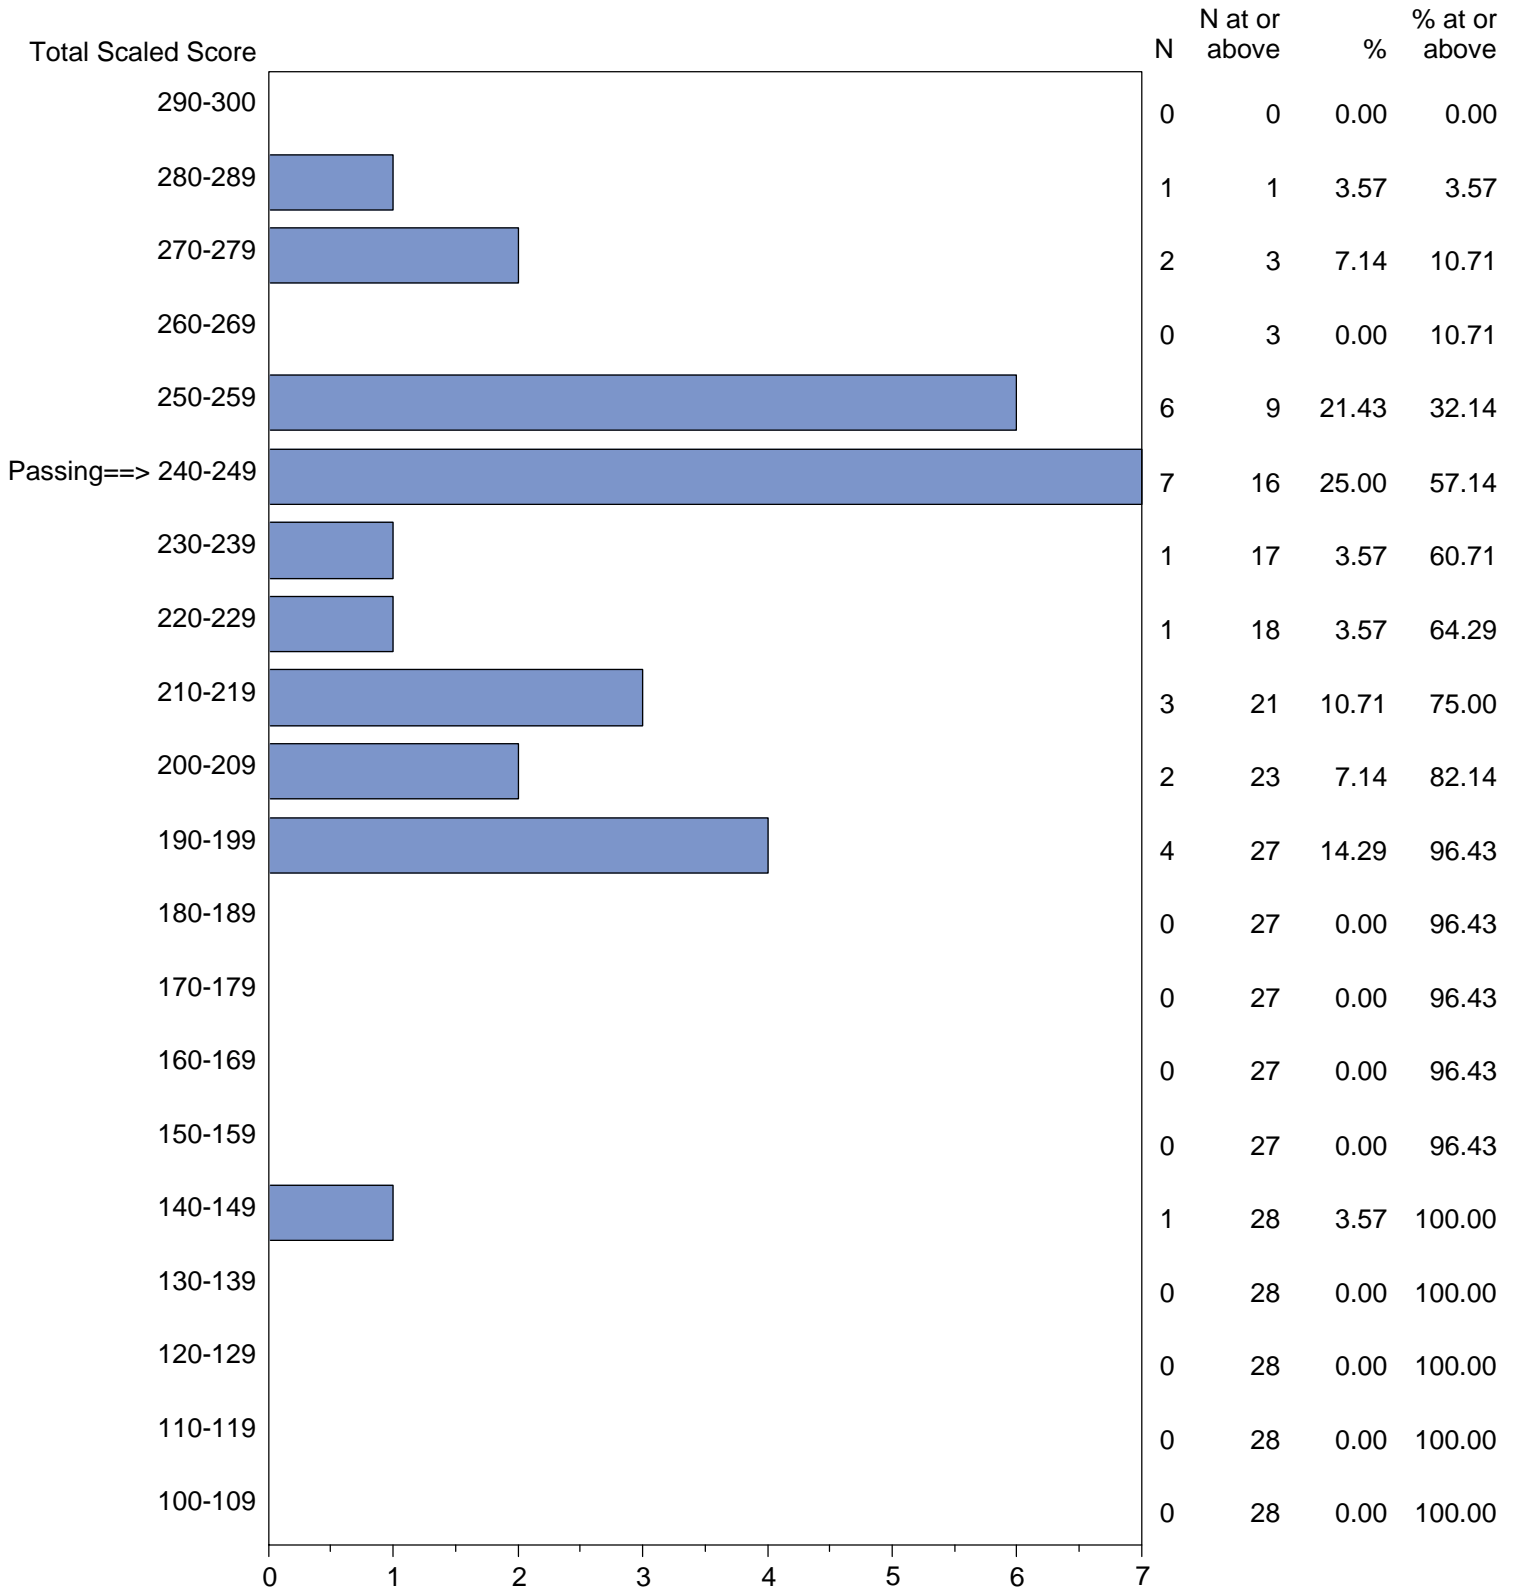

Massachusetts Tests for Educator Licensure (MTEL)
September 1, 2014 - August 31, 2015

TOTAL SCALED SCORE DISTRIBUTION BY TEST FIELD (ALL FORMS)

Test Field=48 Political Science/Political Philosophy

NOTE: The accompanying explanatory notes and interpretive cautions are an integral part of this report.