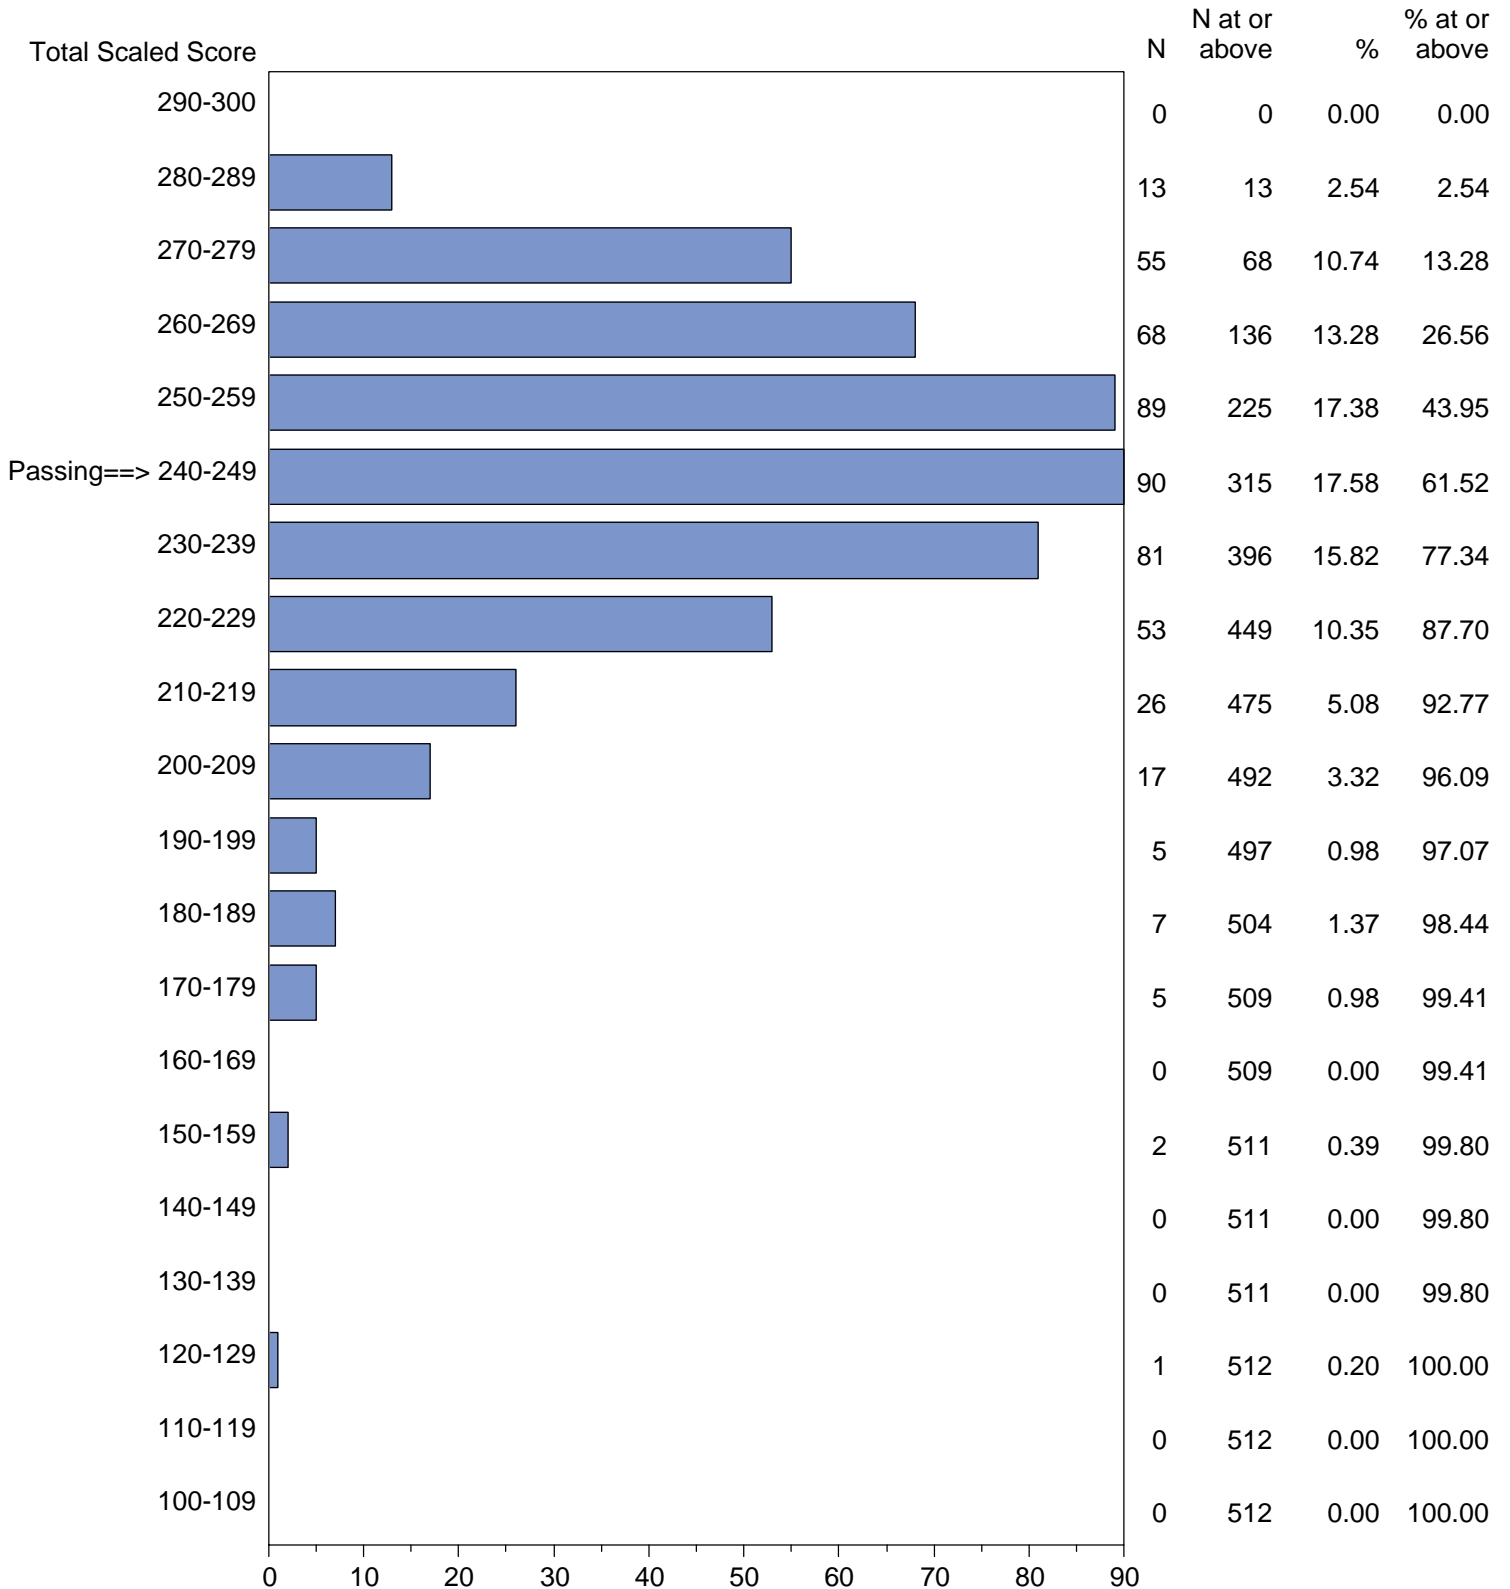

Massachusetts Tests for Educator Licensure (MTEL)
September 1, 2014 - August 31, 2015

TOTAL SCALED SCORE DISTRIBUTION BY TEST FIELD (ALL FORMS)

Test Field=08 Reading Specialist

NOTE: The accompanying explanatory notes and interpretive cautions are an integral part of this report.