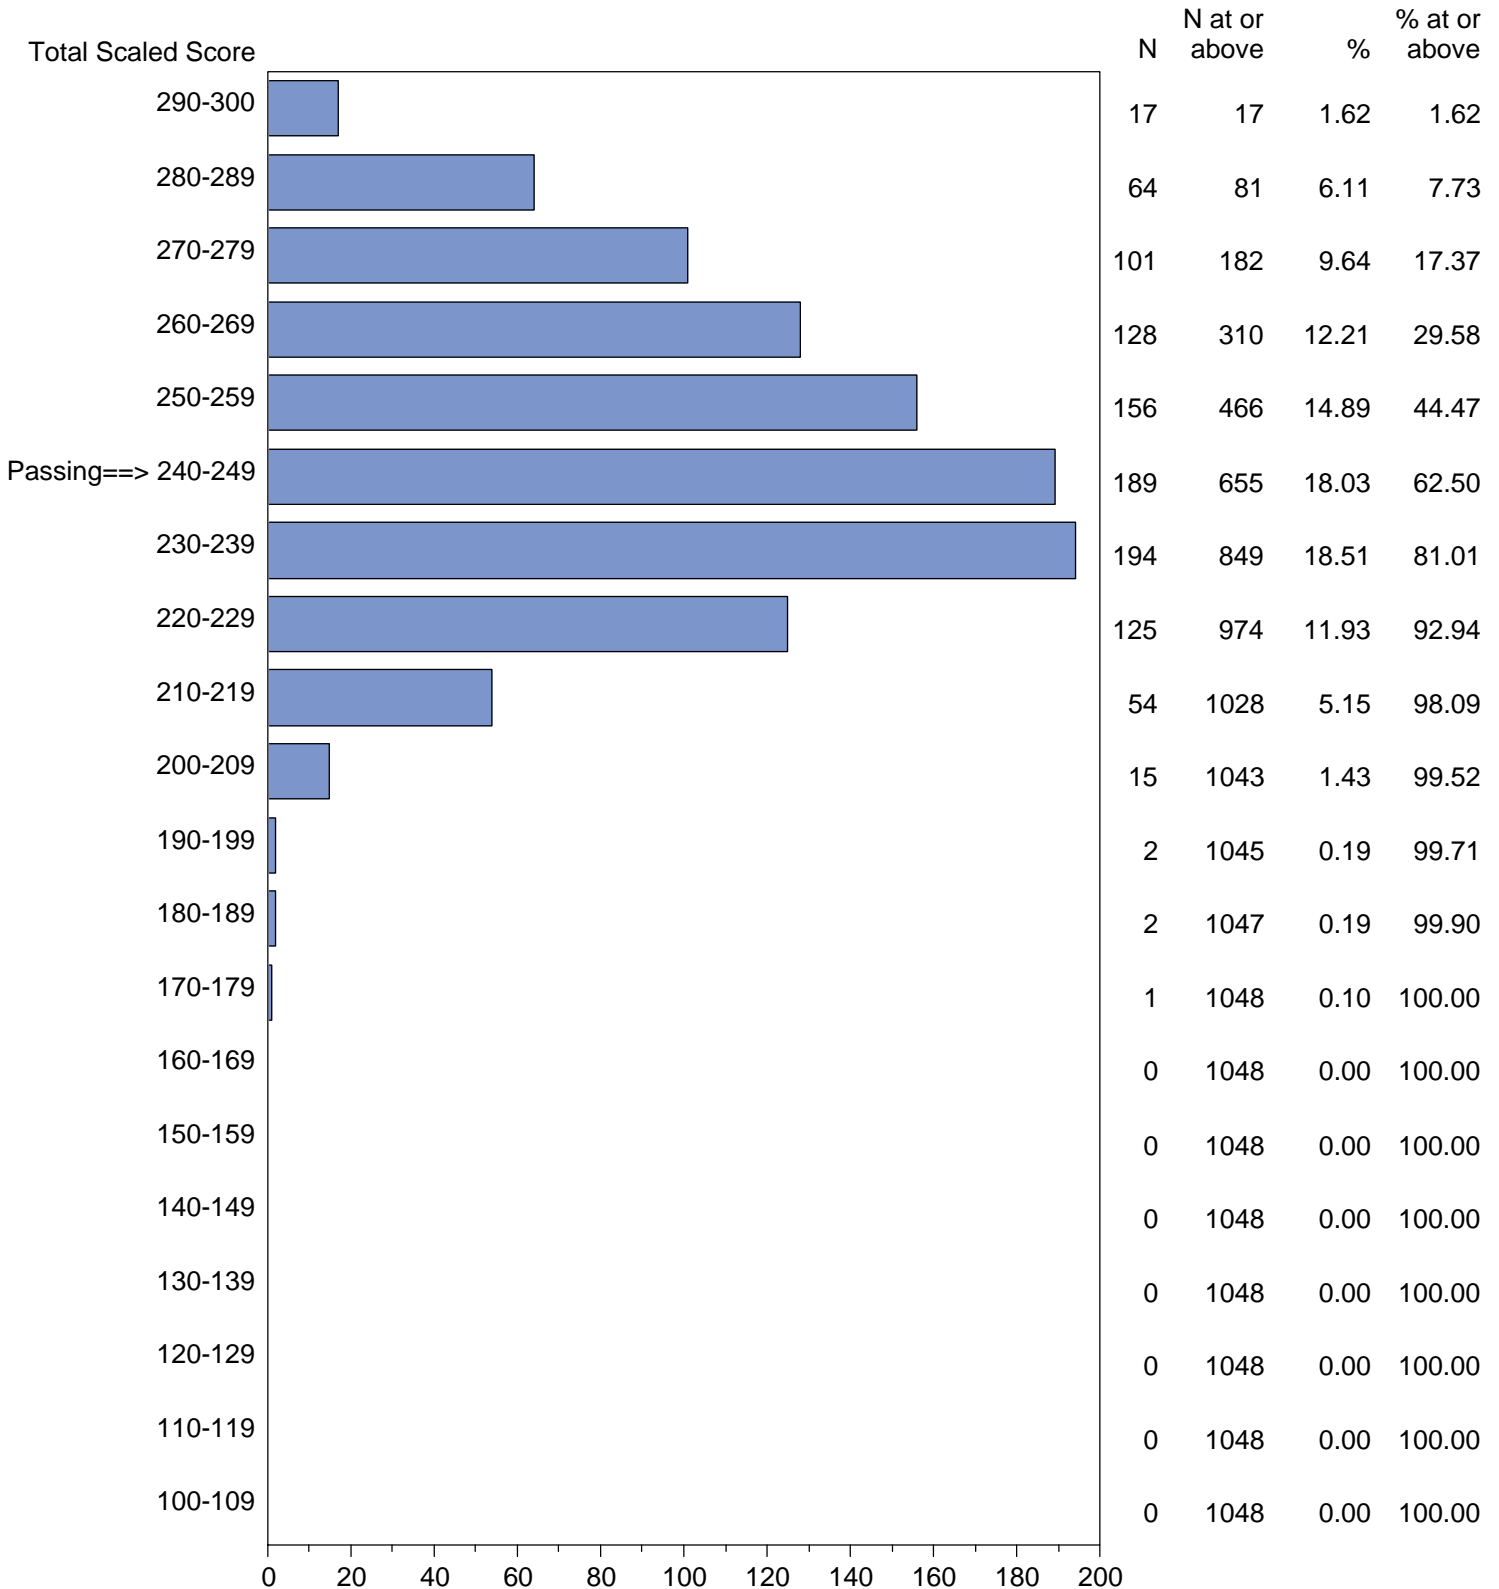

Massachusetts Tests for Educator Licensure (MTEL)
September 1, 2014 - August 31, 2015

TOTAL SCALED SCORE DISTRIBUTION BY TEST FIELD (ALL FORMS)

Test Field=06 History

NOTE: The accompanying explanatory notes and interpretive cautions are an integral part of this report.