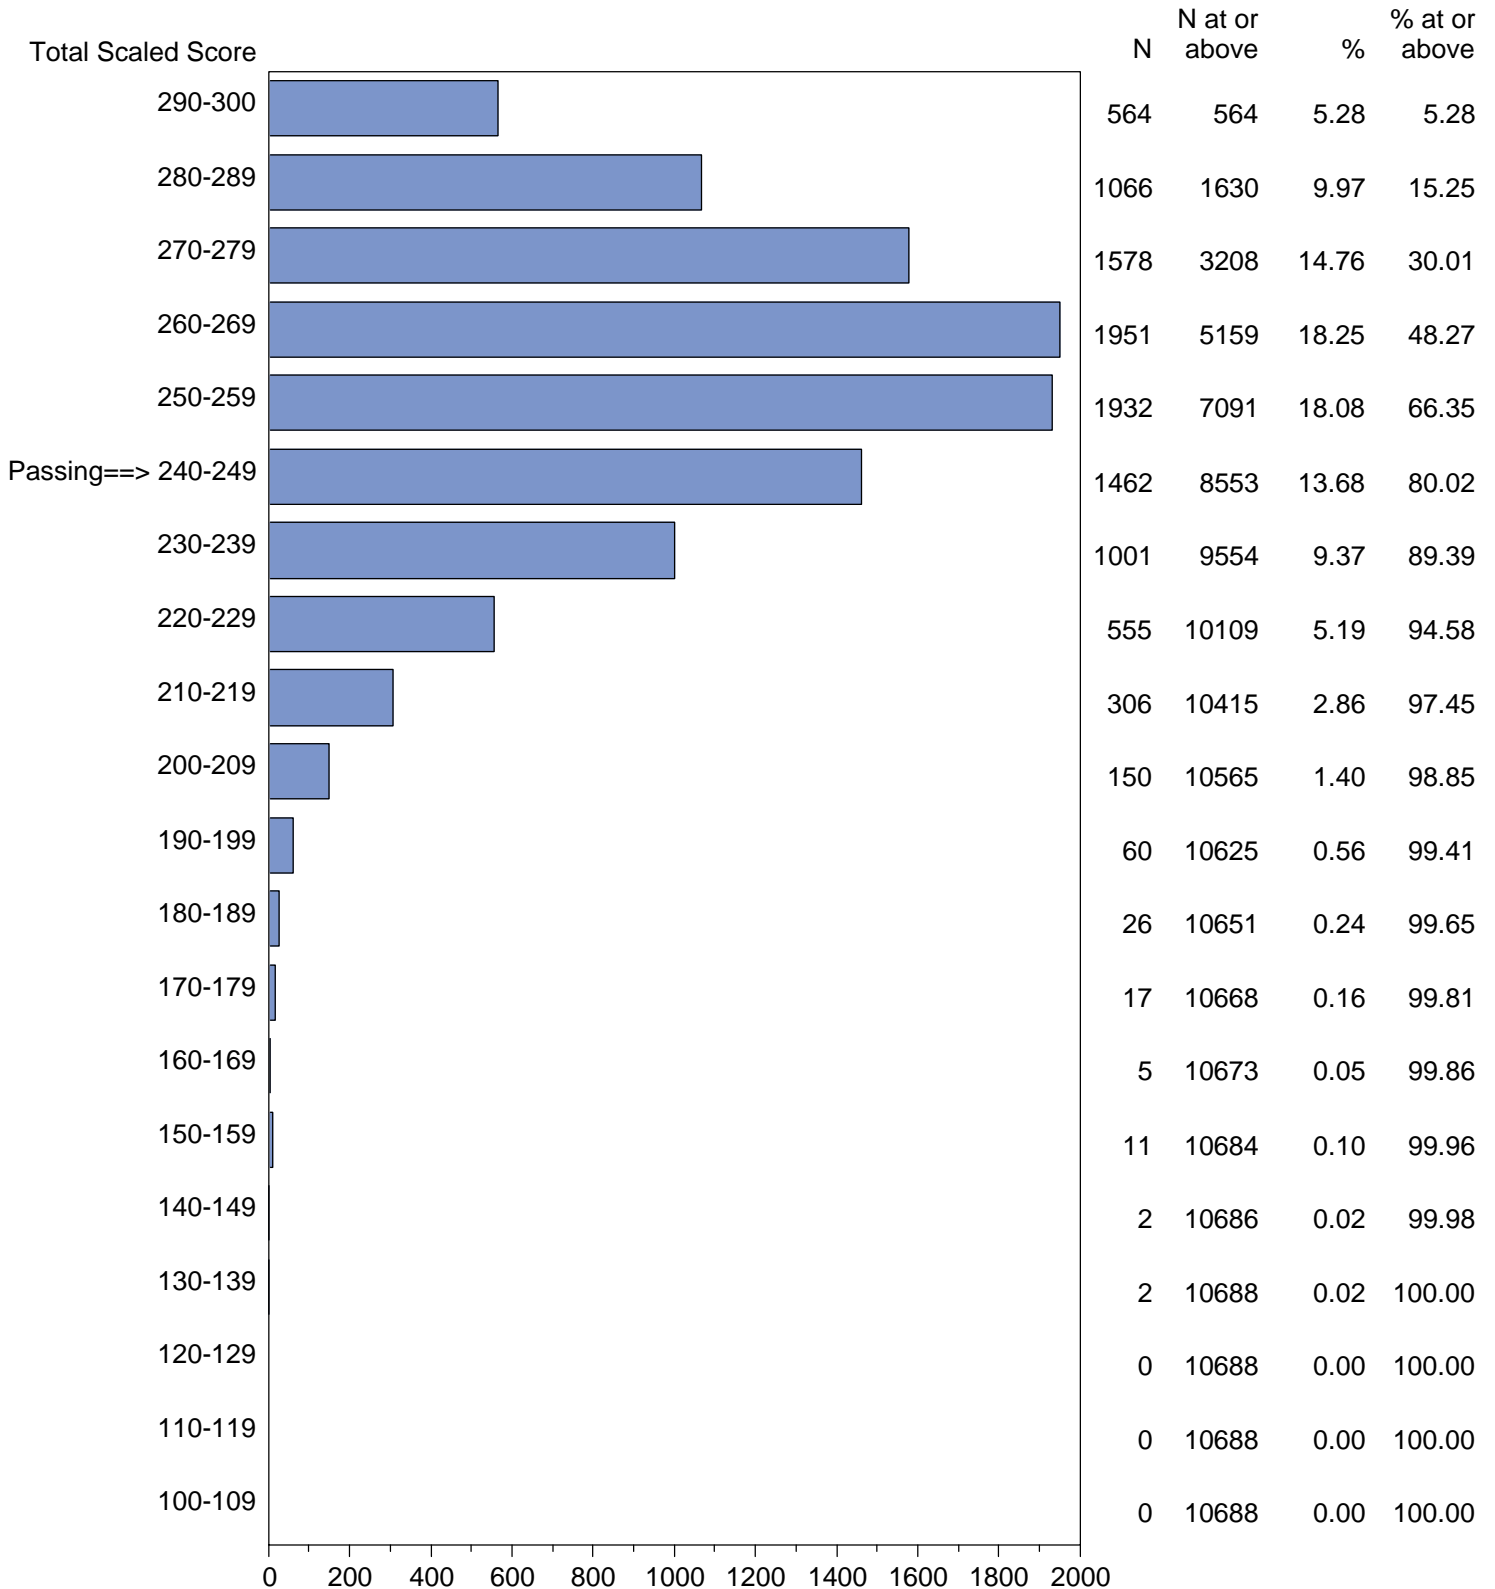

Massachusetts Tests for Educator Licensure (MTEL)
September 1, 2014 - August 31, 2015

TOTAL SCALED SCORE DISTRIBUTION BY TEST FIELD (ALL FORMS)

Test Field=01 Communication and Literacy Skills - Writing

NOTE: The accompanying explanatory notes and interpretive cautions are an integral part of this report.