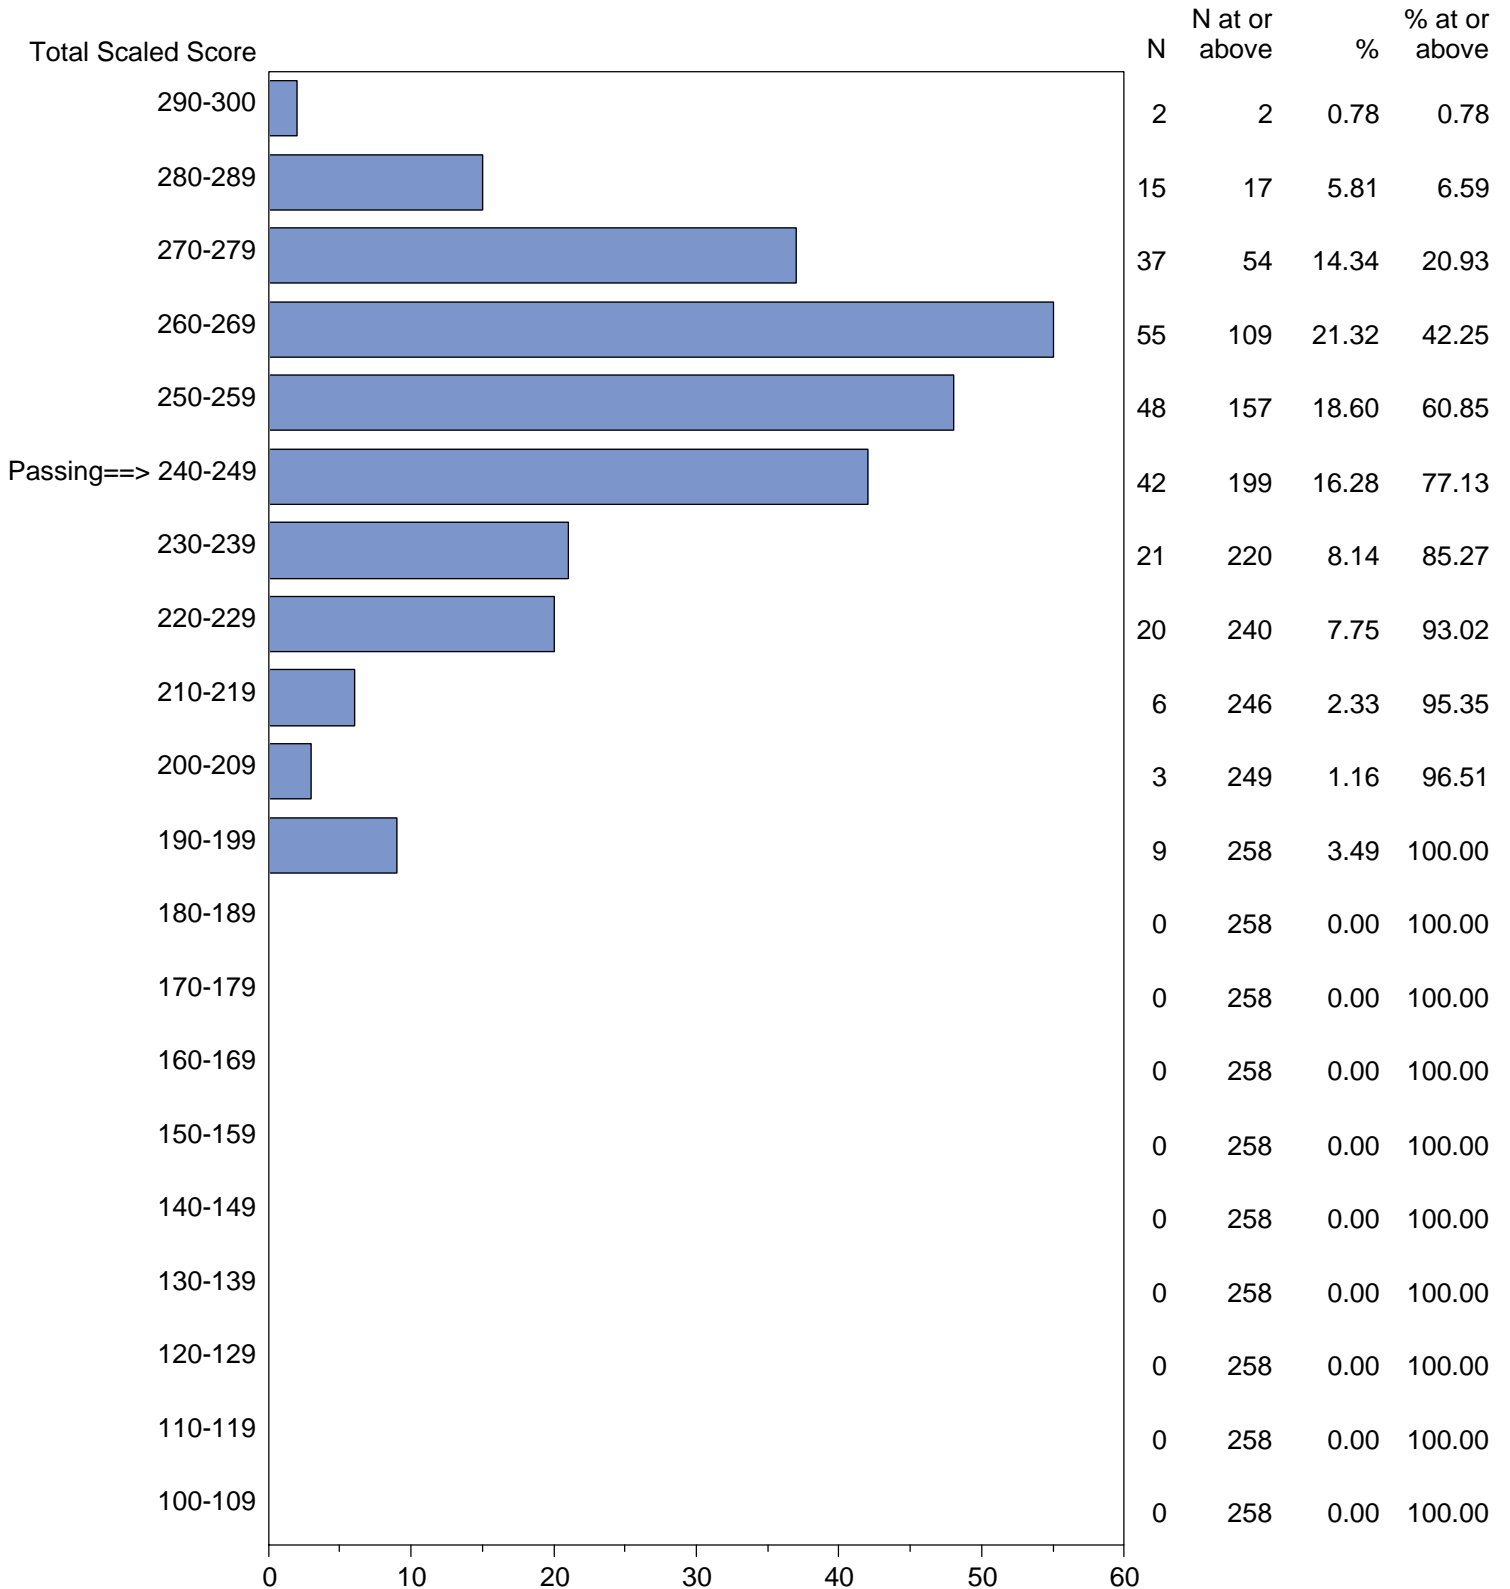

Massachusetts Tests for Educator Licensure (MTEL)
September 1, 2014 - August 31, 2015

TOTAL SCALED SCORE DISTRIBUTION BY TEST FIELD (ALL FORMS)

Test Field=21 Health/Family and Consumer Sciences

NOTE: The accompanying explanatory notes and interpretive cautions are an integral part of this report.