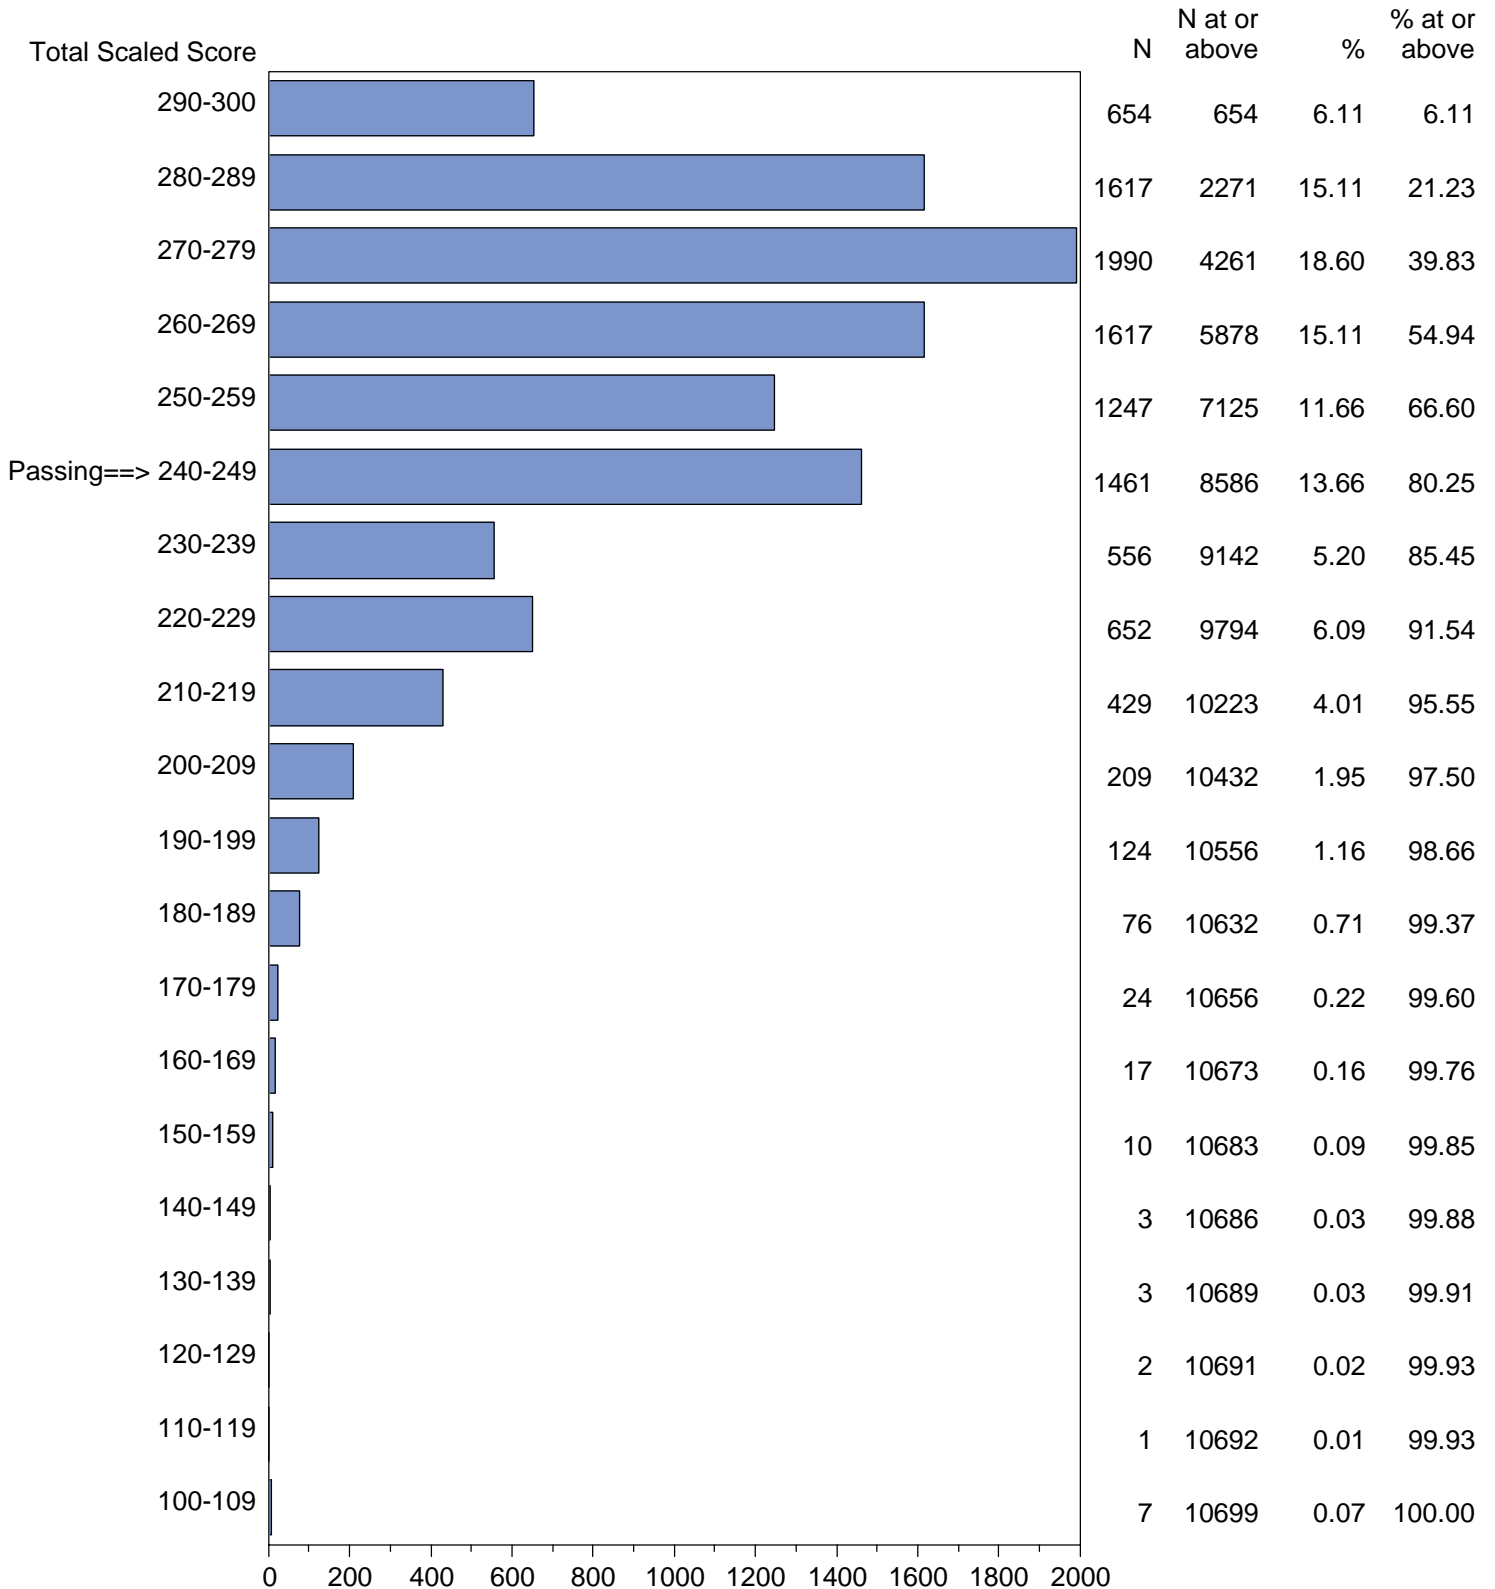

Massachusetts Tests for Educator Licensure (MTEL)
September 1, 2014 - August 31, 2015

TOTAL SCALED SCORE DISTRIBUTION BY TEST FIELD (ALL FORMS)

Test Field=01 Communication and Literacy Skills - Reading

NOTE: The accompanying explanatory notes and interpretive cautions are an integral part of this report.