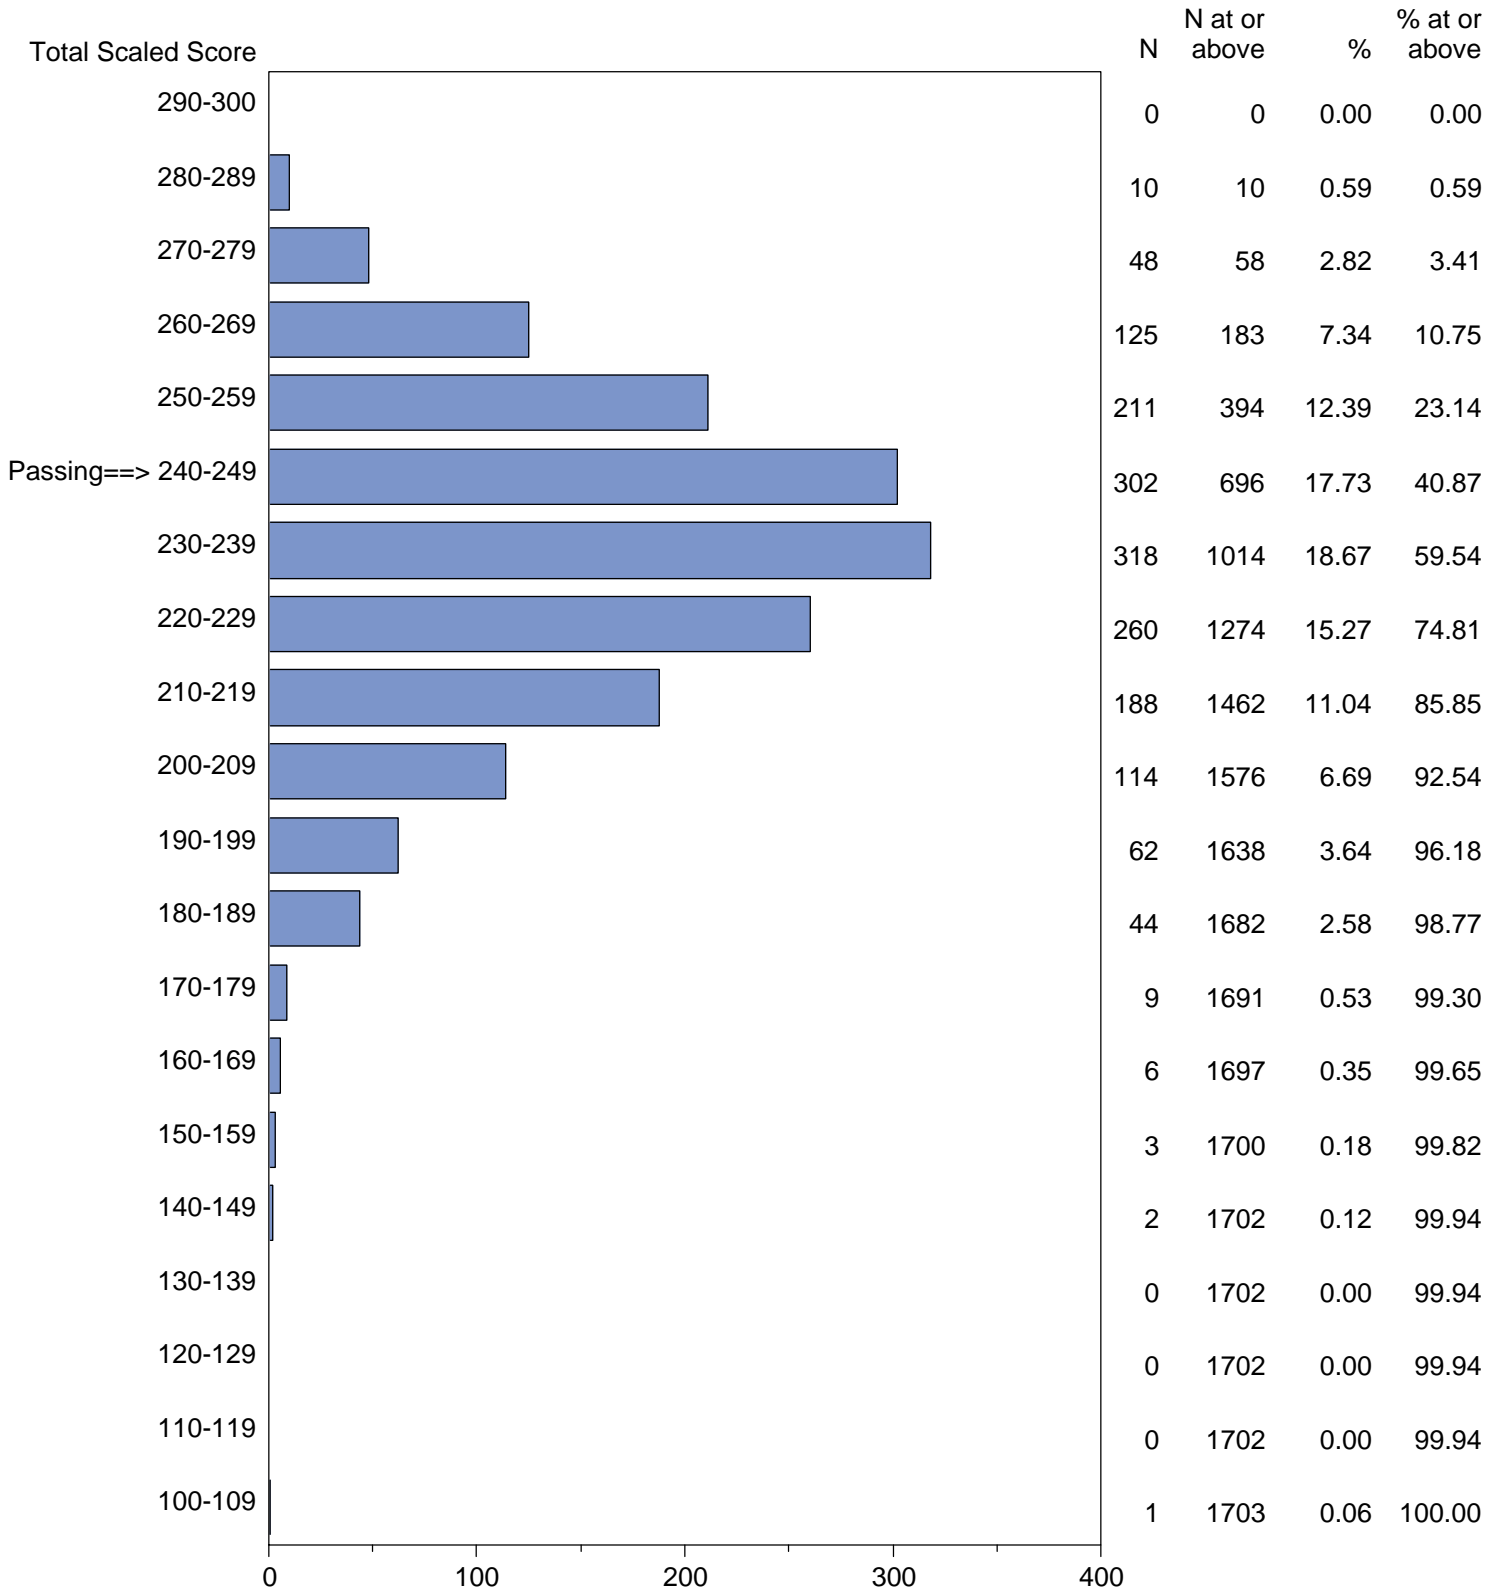

Massachusetts Tests for Educator Licensure (MTEL)
September 1, 2014 - August 31, 2015

TOTAL SCALED SCORE DISTRIBUTION BY TEST FIELD (ALL FORMS)

Test Field=54 English as a Second Language

NOTE: The accompanying explanatory notes and interpretive cautions are an integral part of this report.