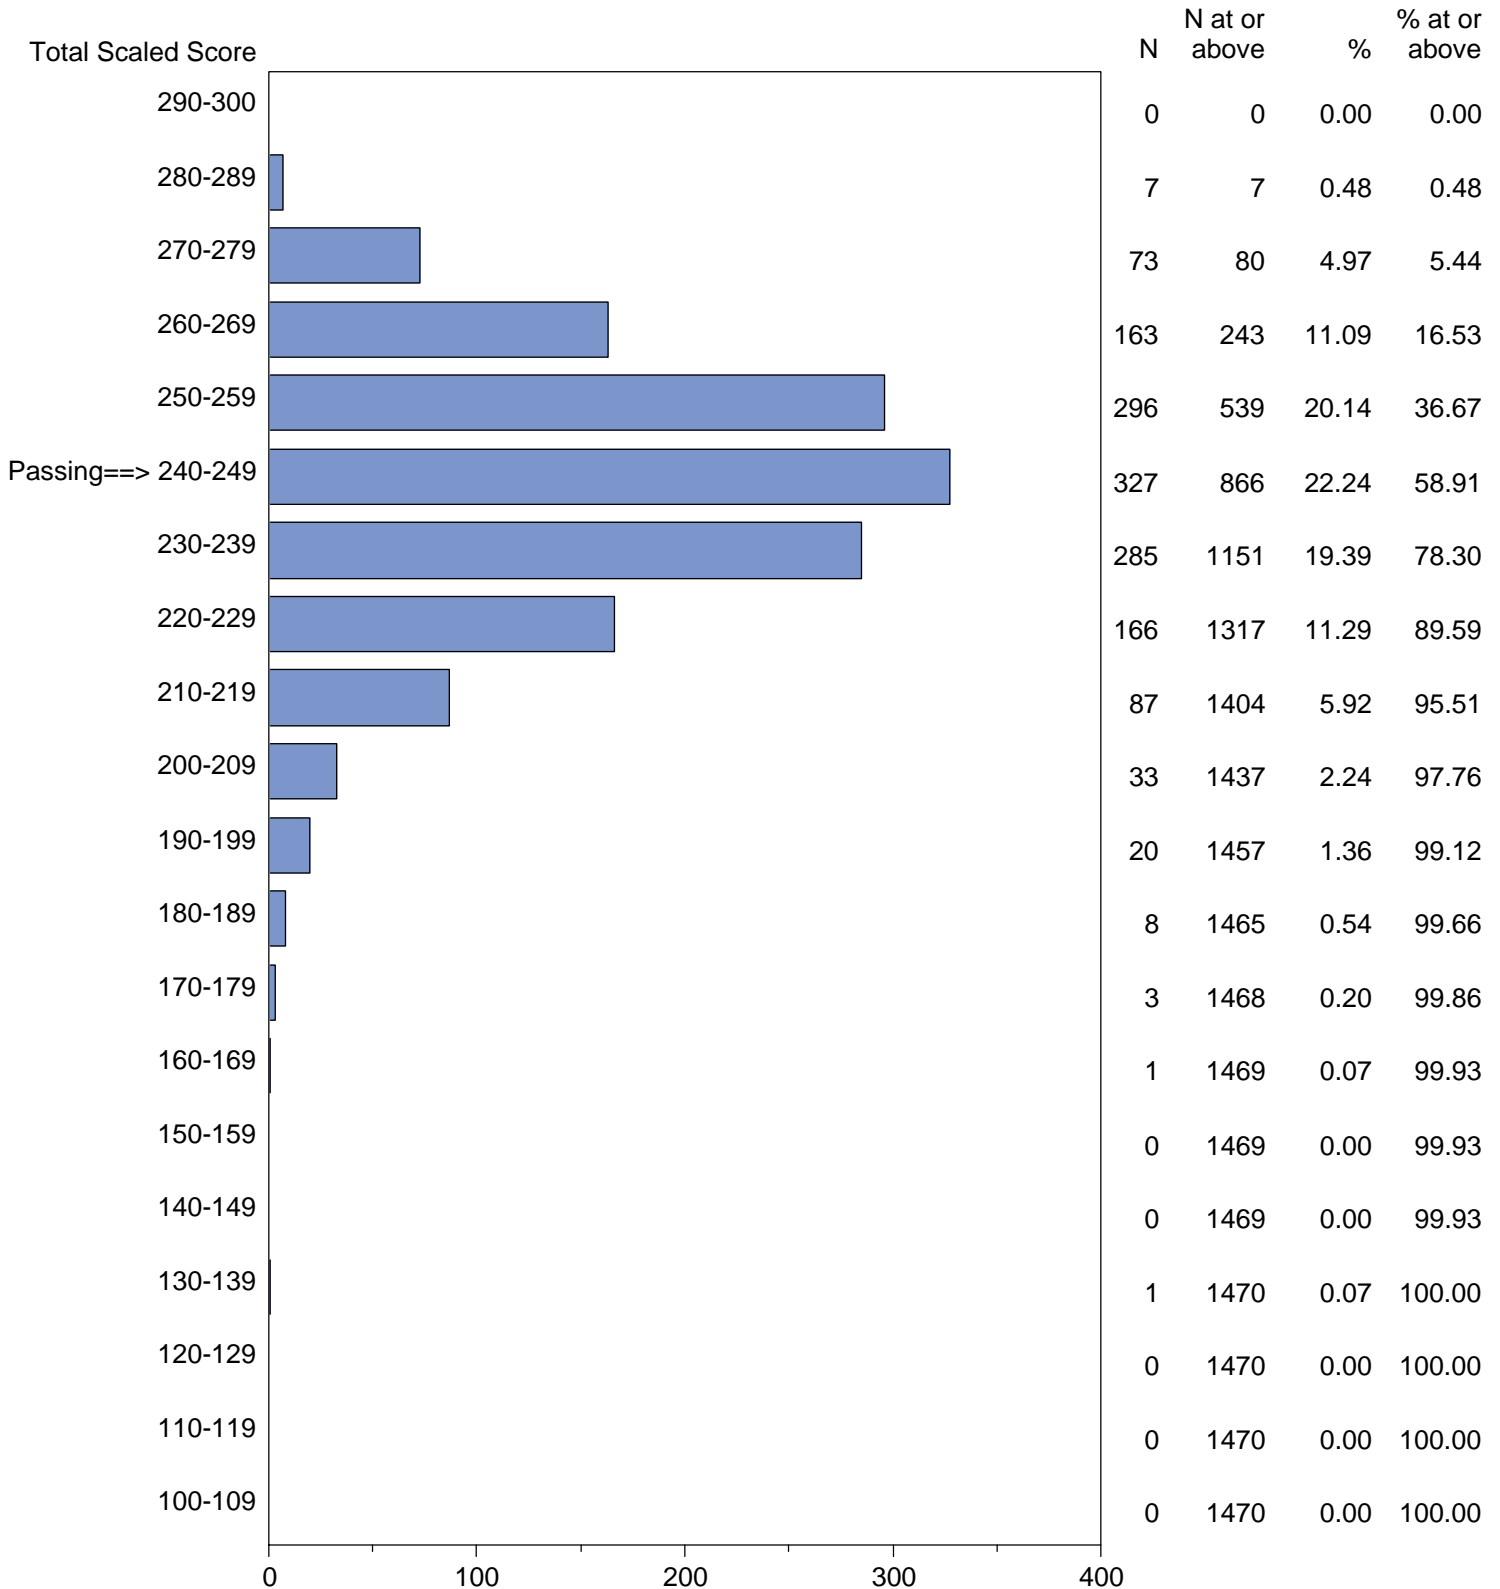

Massachusetts Tests for Educator Licensure (MTEL)
September 1, 2014 - August 31, 2015

TOTAL SCALED SCORE DISTRIBUTION BY TEST FIELD (ALL FORMS)

Test Field=56 Sheltered English Immersion

NOTE: The accompanying explanatory notes and interpretive cautions are an integral part of this report.