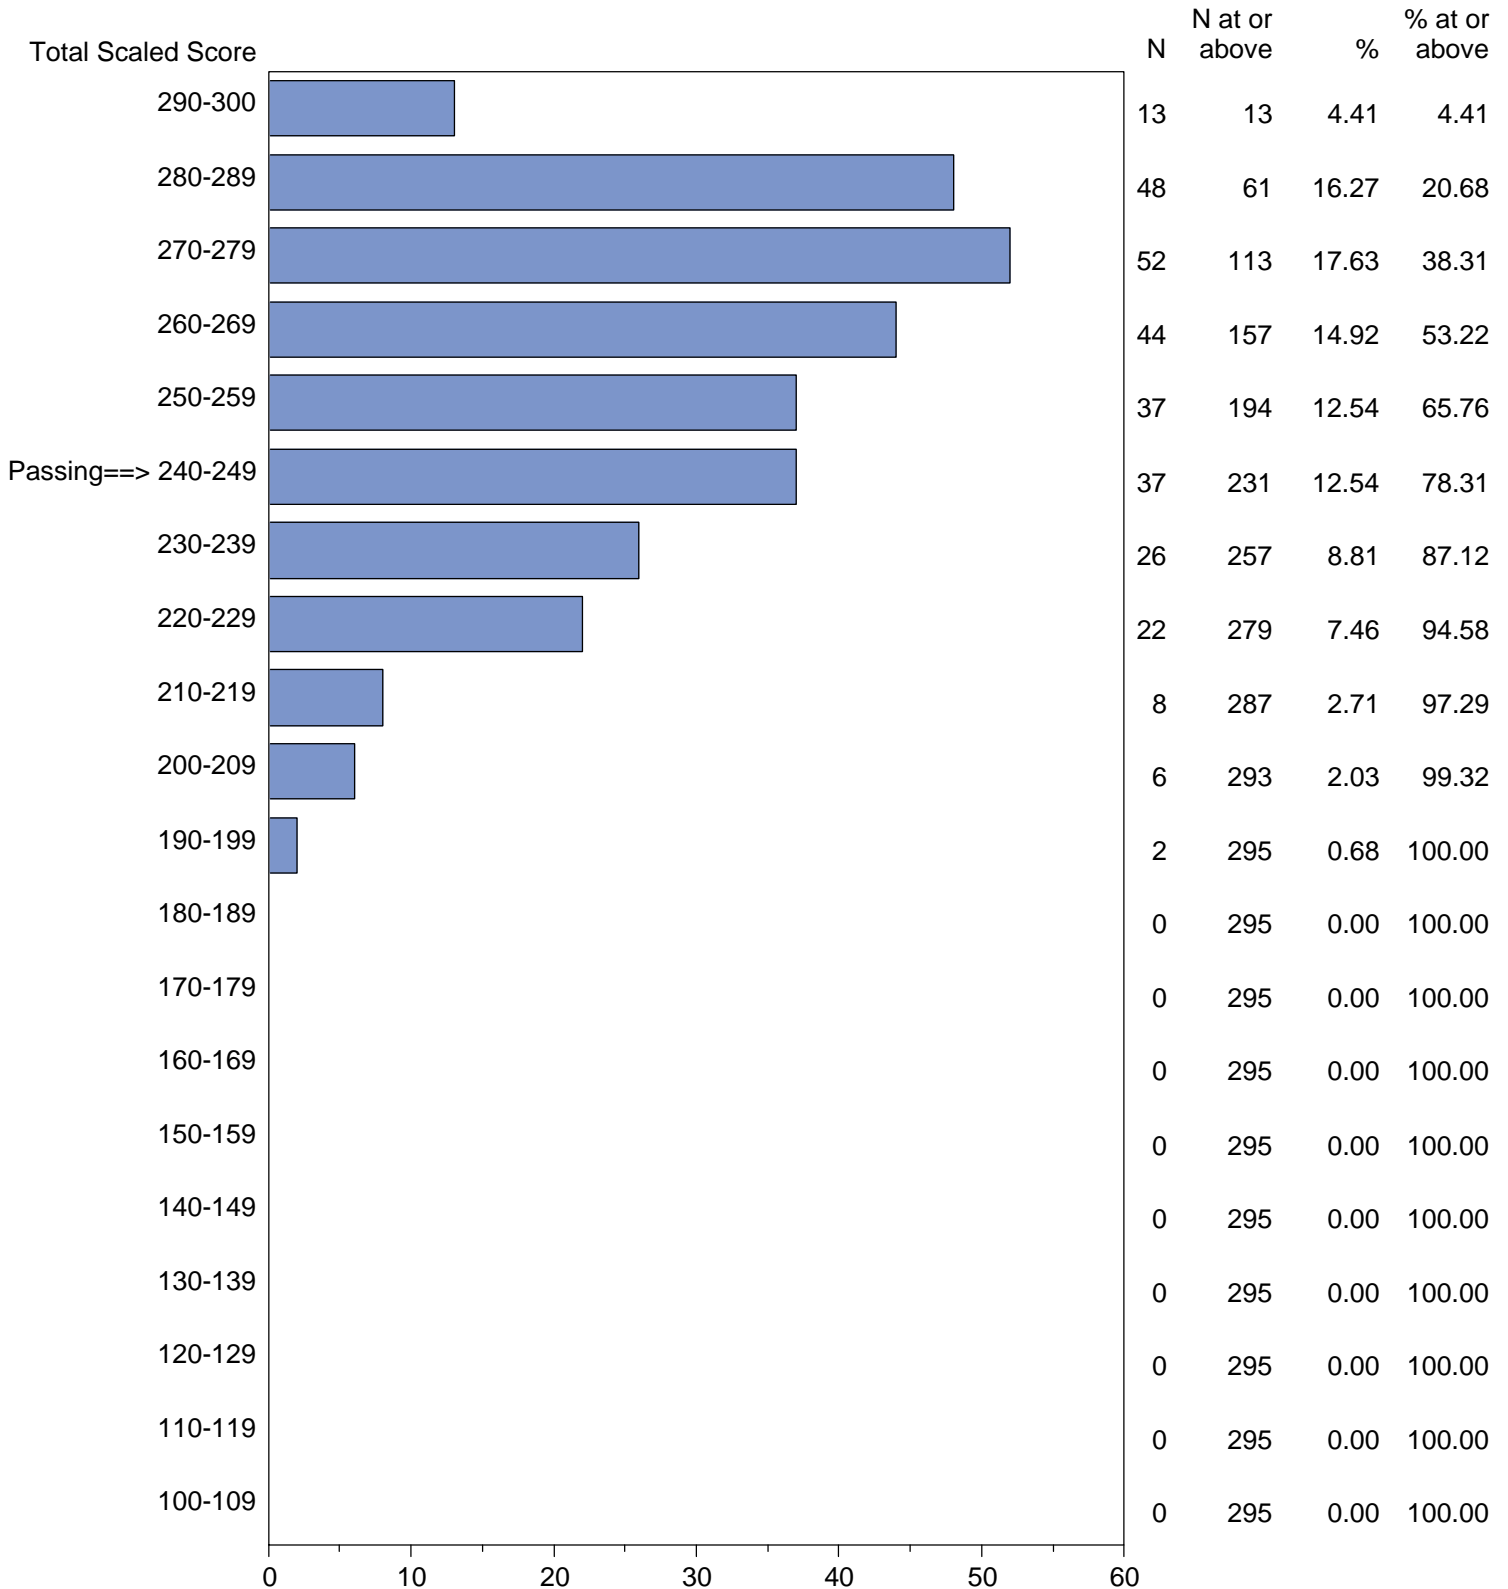

Massachusetts Tests for Educator Licensure (MTEL)
September 1, 2014 - August 31, 2015

TOTAL SCALED SCORE DISTRIBUTION BY TEST FIELD (ALL FORMS)

Test Field=10 General Science

NOTE: The accompanying explanatory notes and interpretive cautions are an integral part of this report.