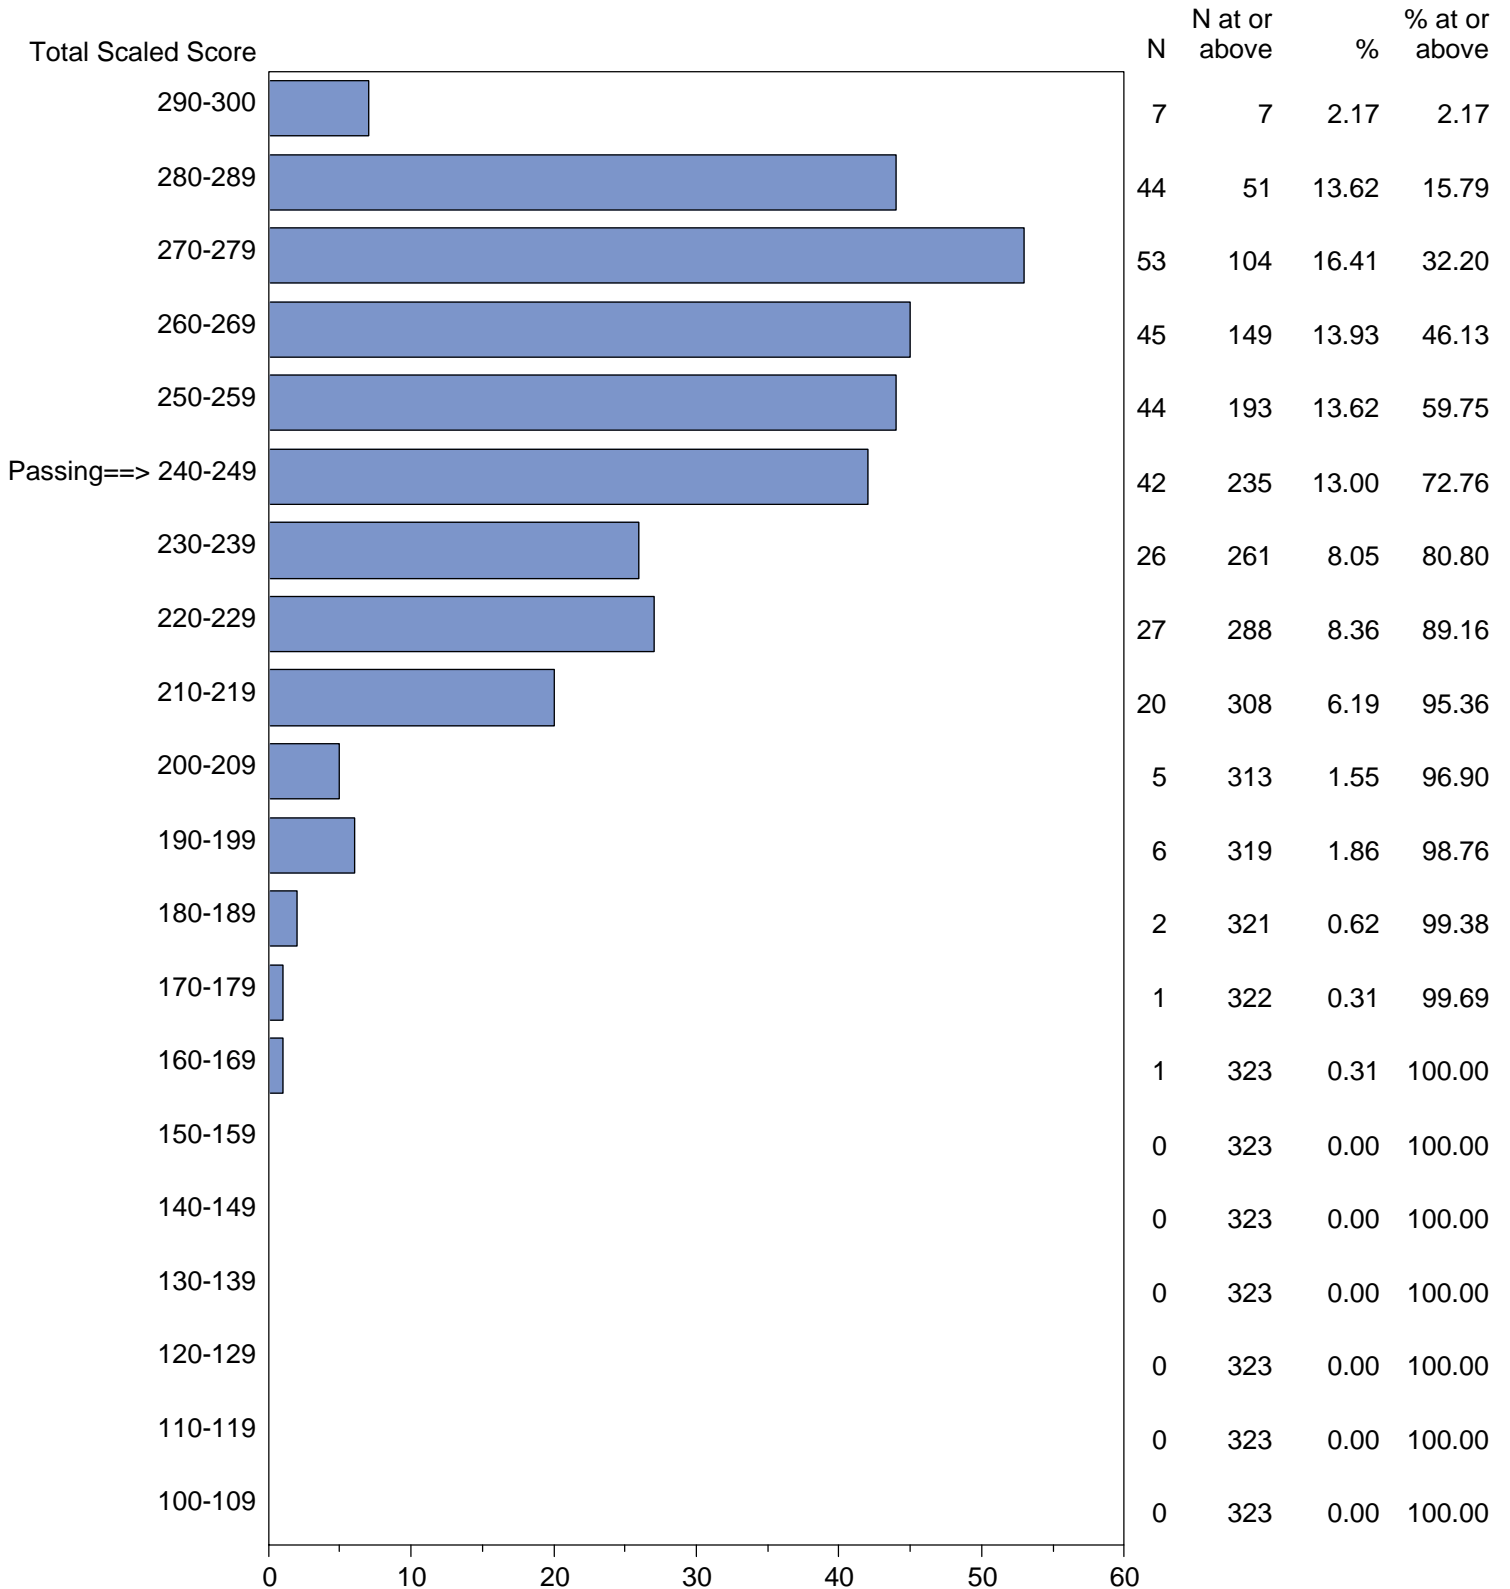

Massachusetts Tests for Educator Licensure (MTEL)
September 1, 2014 - August 31, 2015

TOTAL SCALED SCORE DISTRIBUTION BY TEST FIELD (ALL FORMS)

Test Field=28 Spanish

NOTE: The accompanying explanatory notes and interpretive cautions are an integral part of this report.