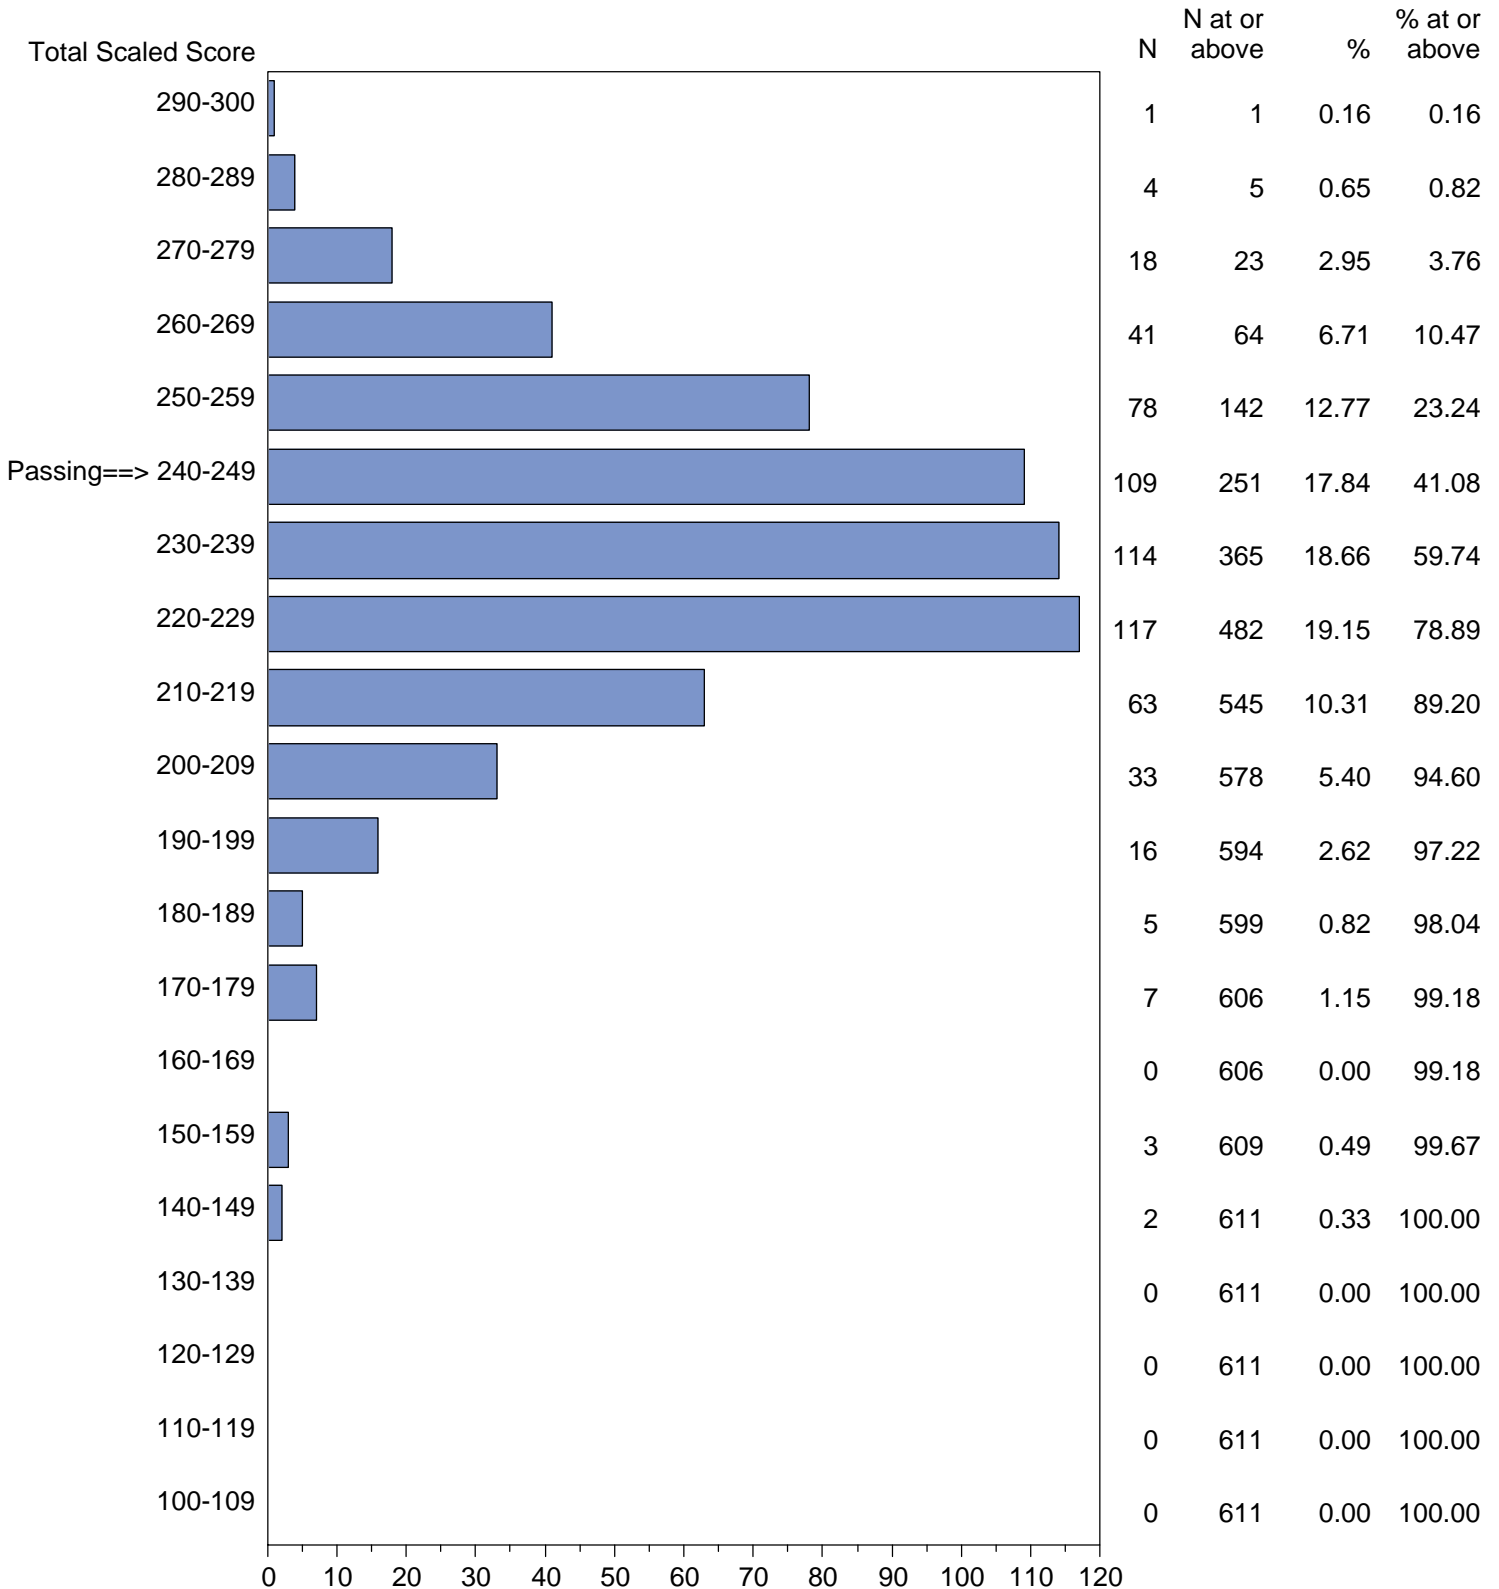

Massachusetts Tests for Educator Licensure (MTEL)
September 1, 2014 - August 31, 2015

TOTAL SCALED SCORE DISTRIBUTION BY TEST FIELD (ALL FORMS)

Test Field=22 Physical Education

NOTE: The accompanying explanatory notes and interpretive cautions are an integral part of this report.