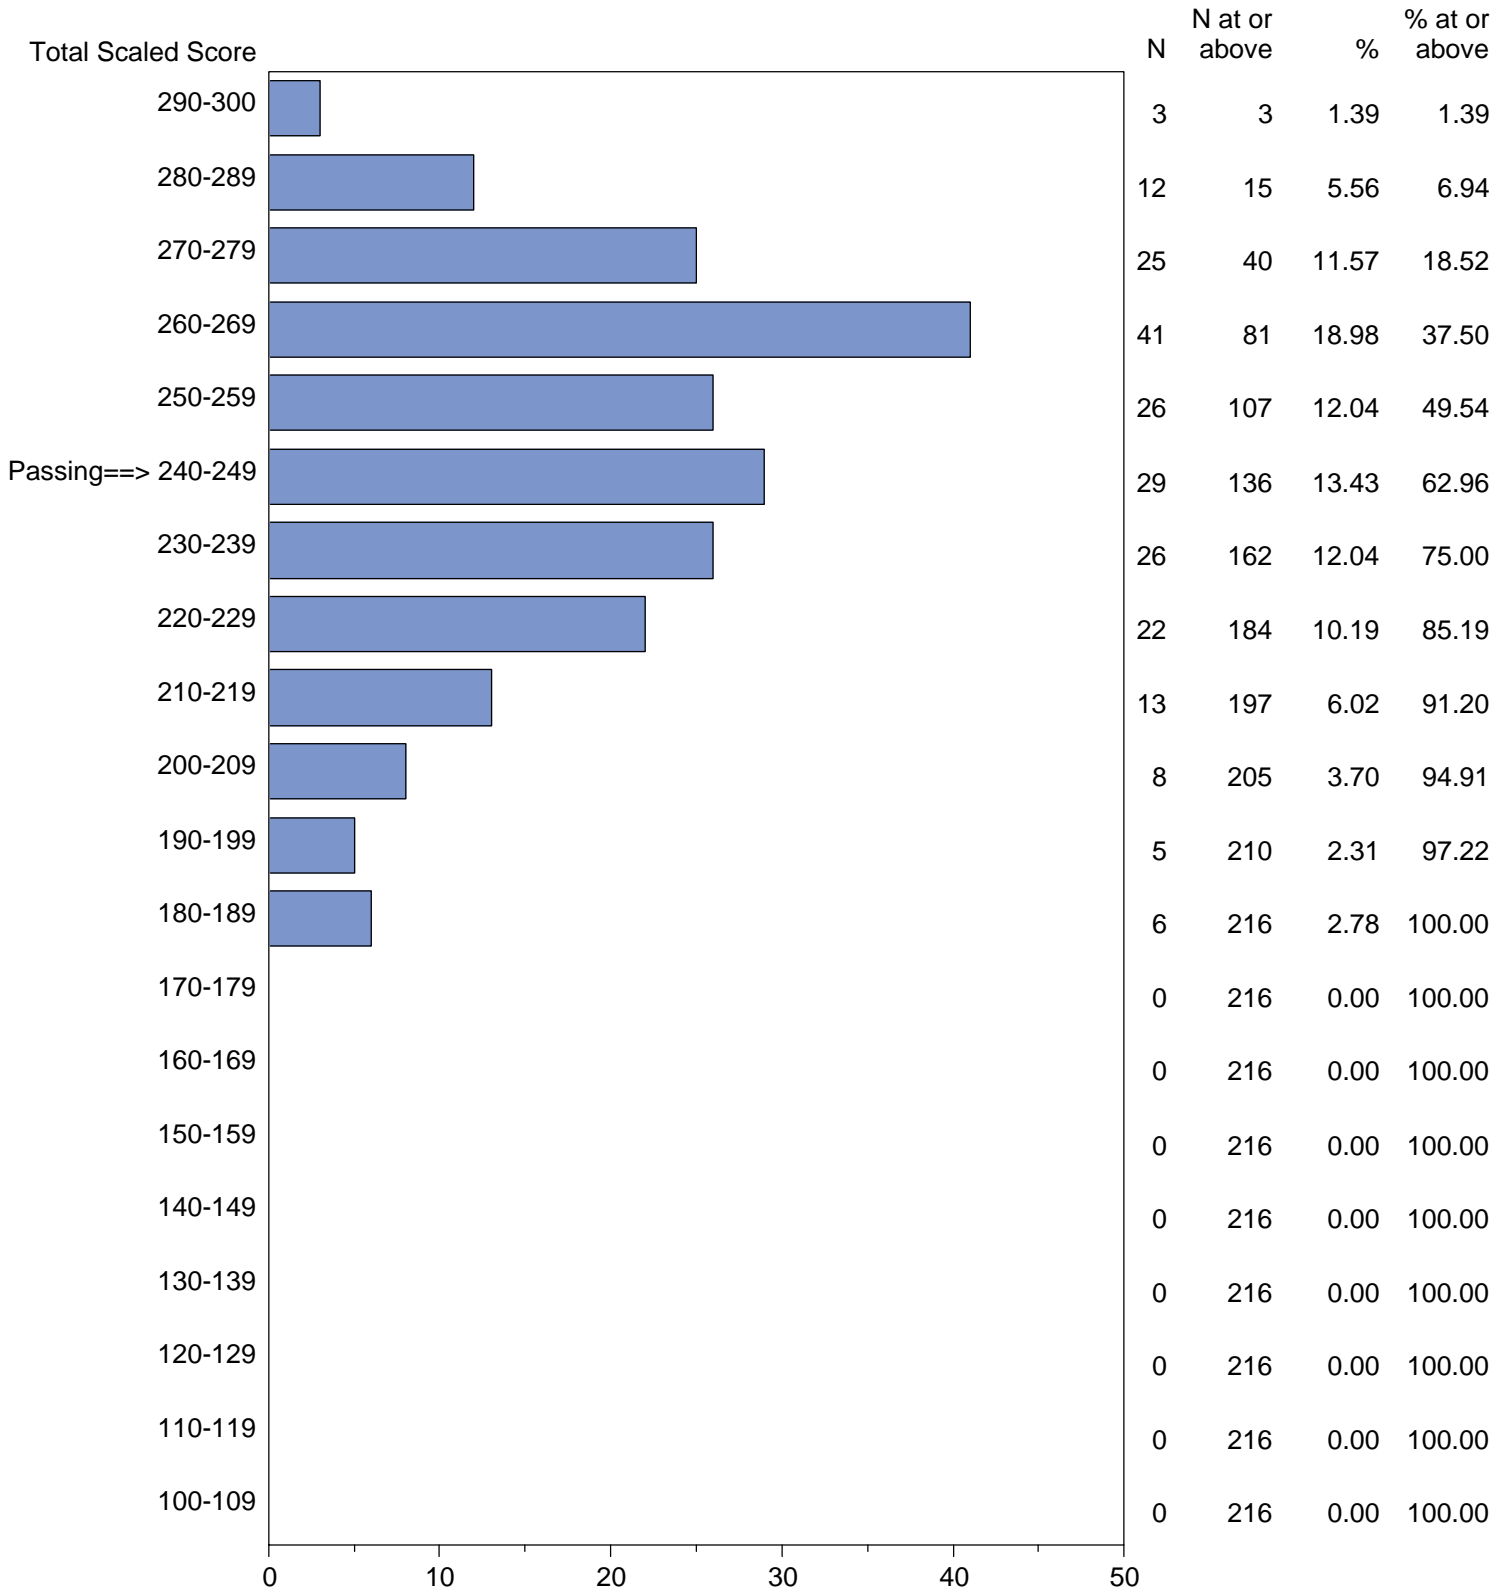

Massachusetts Tests for Educator Licensure (MTEL)
September 1, 2014 - August 31, 2015

TOTAL SCALED SCORE DISTRIBUTION BY TEST FIELD (ALL FORMS)

Test Field=91 Vocational Technical Literacy Skills Test - Writing

NOTE: The accompanying explanatory notes and interpretive cautions are an integral part of this report.