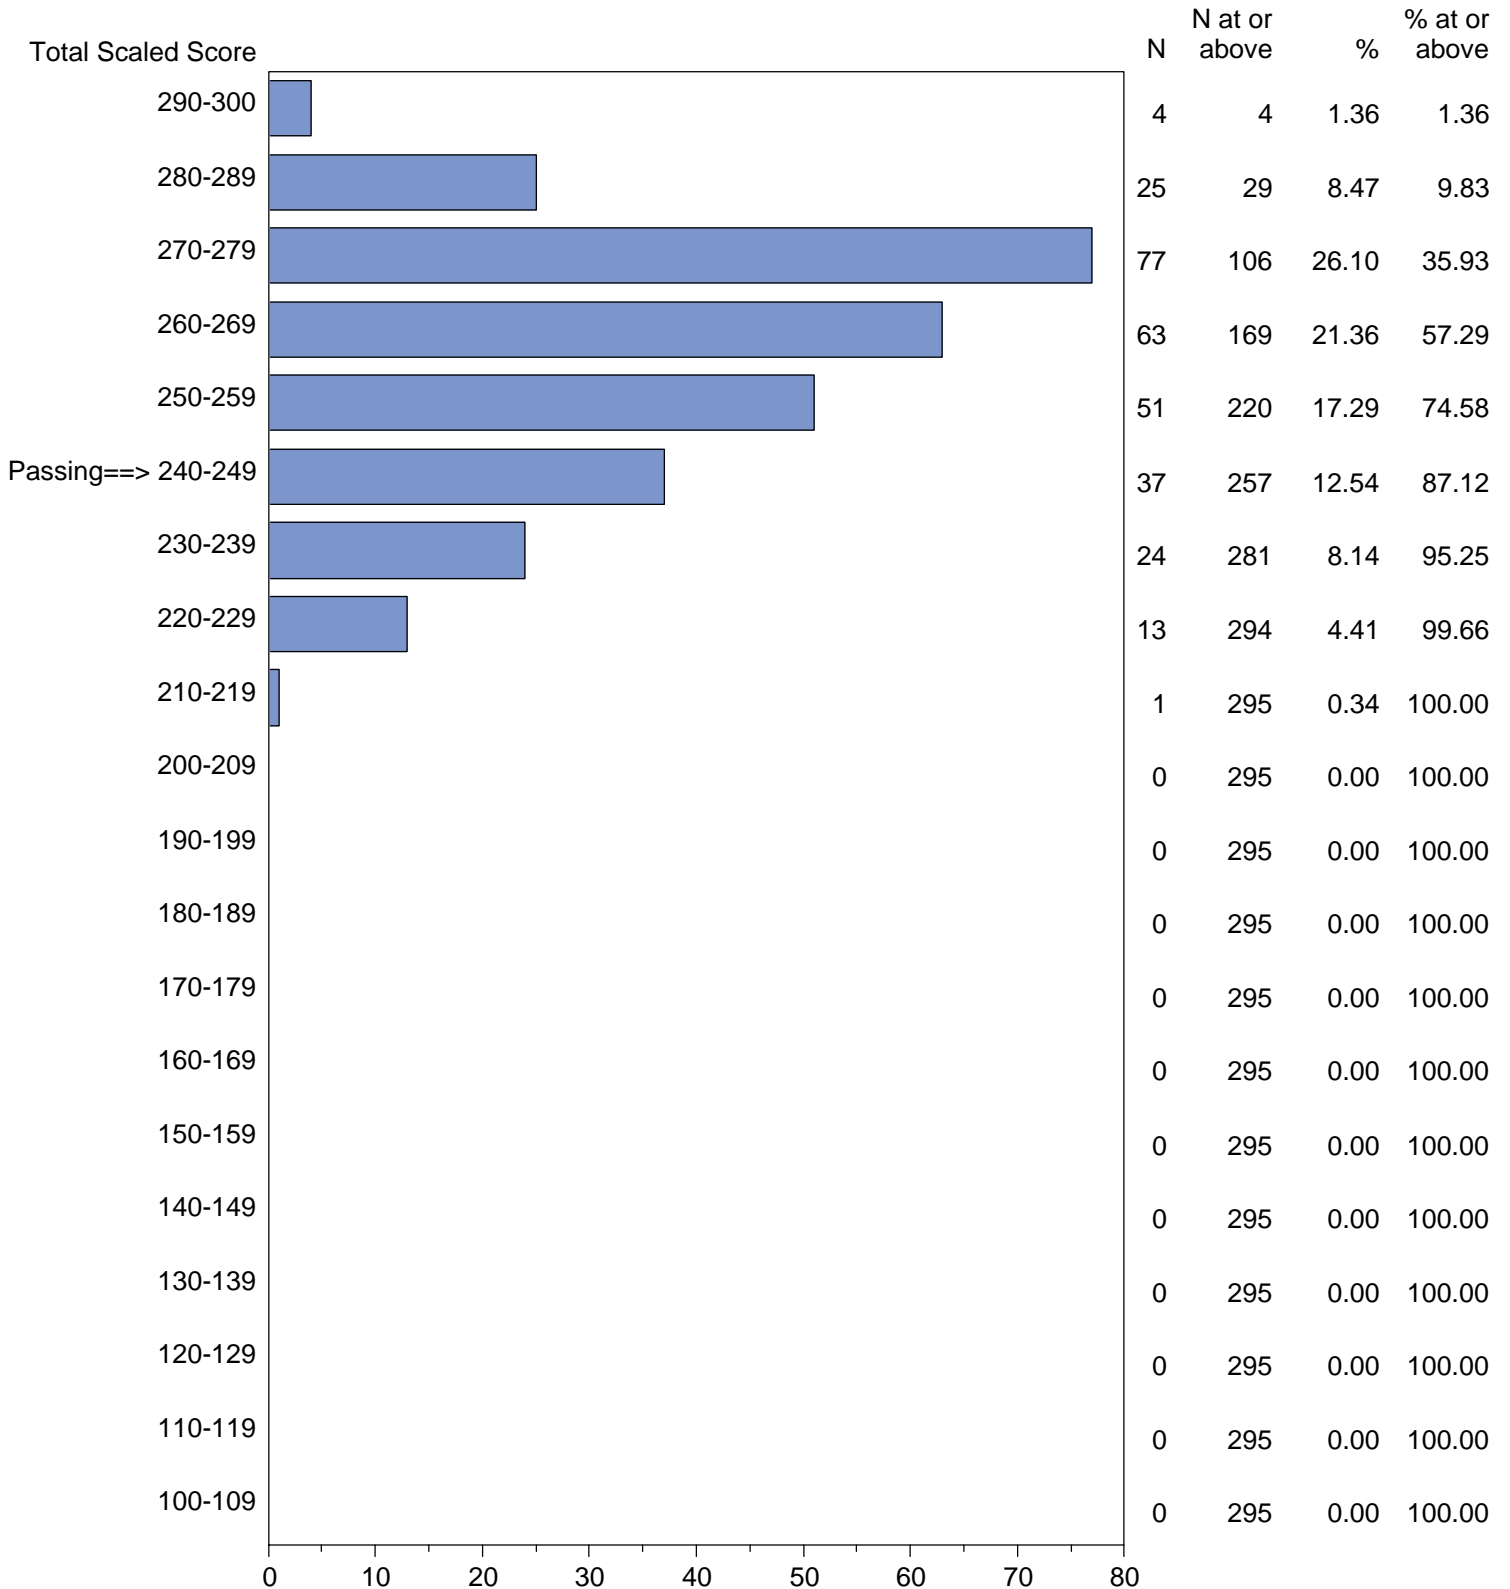

Massachusetts Tests for Educator Licensure (MTEL)
September 1, 2014 - August 31, 2015

TOTAL SCALED SCORE DISTRIBUTION BY TEST FIELD (ALL FORMS)

Test Field=16 Music

NOTE: The accompanying explanatory notes and interpretive cautions are an integral part of this report.