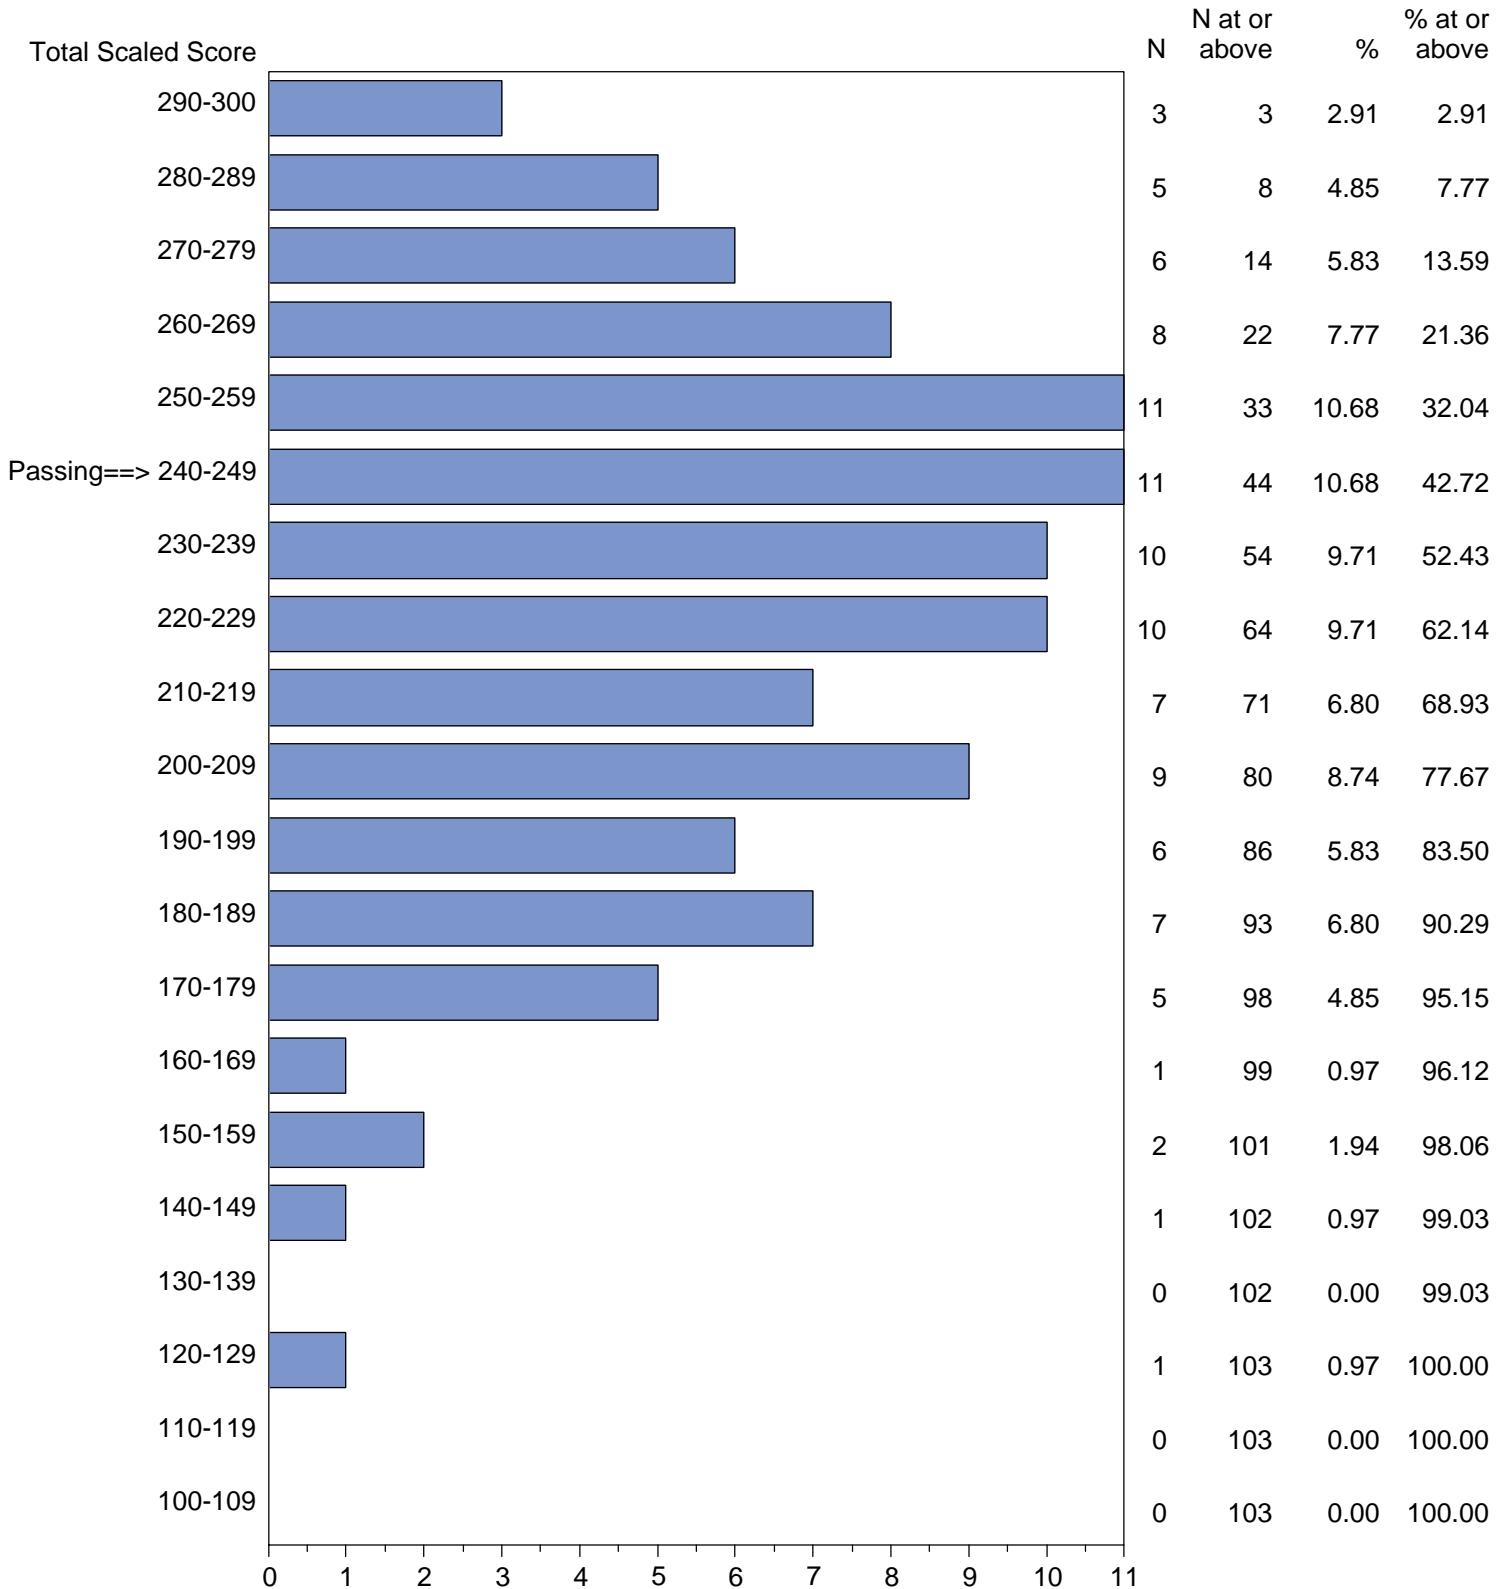

Massachusetts Tests for Educator Licensure (MTEL)
September 1, 2014 - August 31, 2015

TOTAL SCALED SCORE DISTRIBUTION BY TEST FIELD (ALL FORMS)

Test Field=51 Middle School Mathematics/Science

NOTE: The accompanying explanatory notes and interpretive cautions are an integral part of this report.