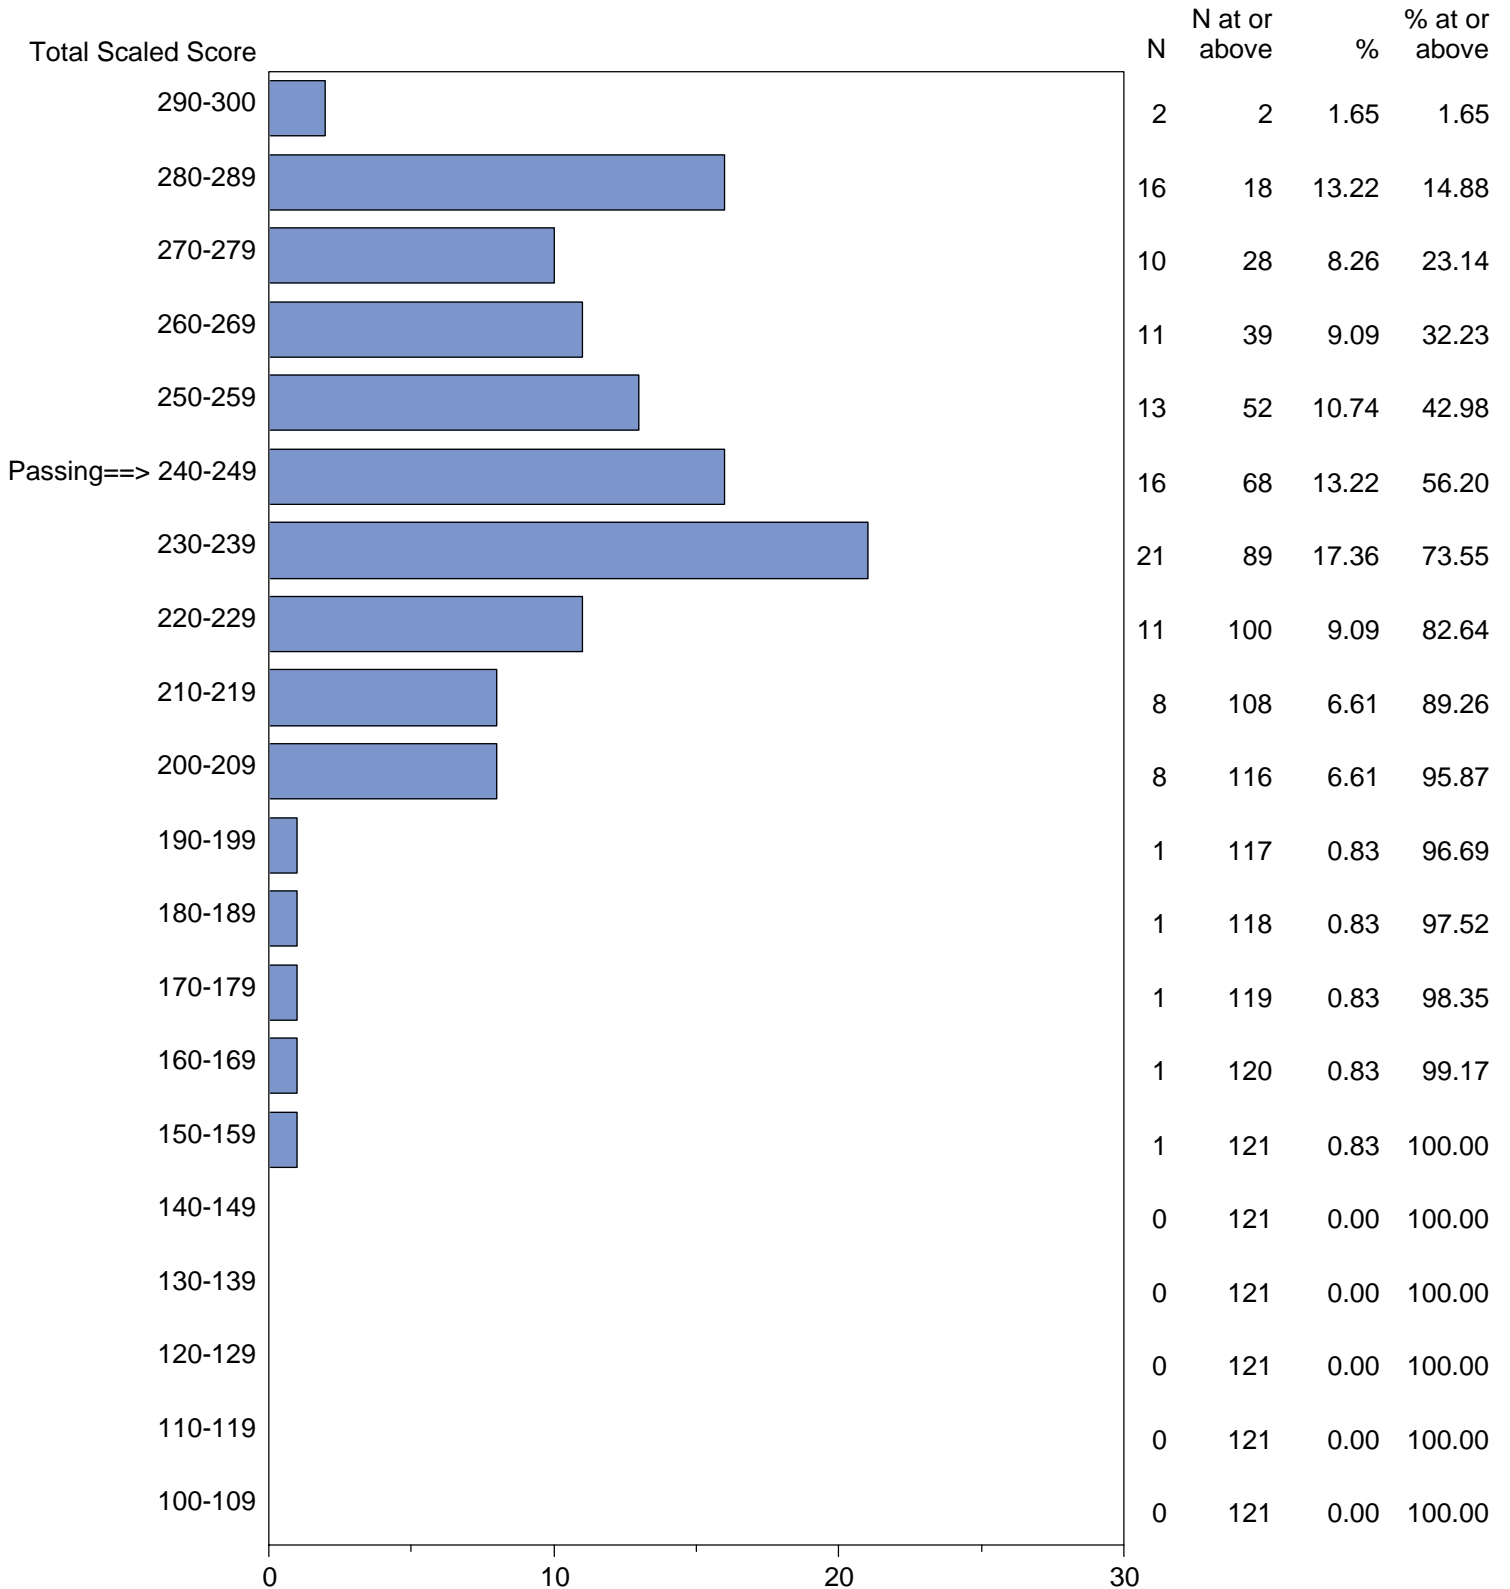

Massachusetts Tests for Educator Licensure (MTEL)
September 1, 2014 - August 31, 2015

TOTAL SCALED SCORE DISTRIBUTION BY TEST FIELD (ALL FORMS)

Test Field=26 French

NOTE: The accompanying explanatory notes and interpretive cautions are an integral part of this report.