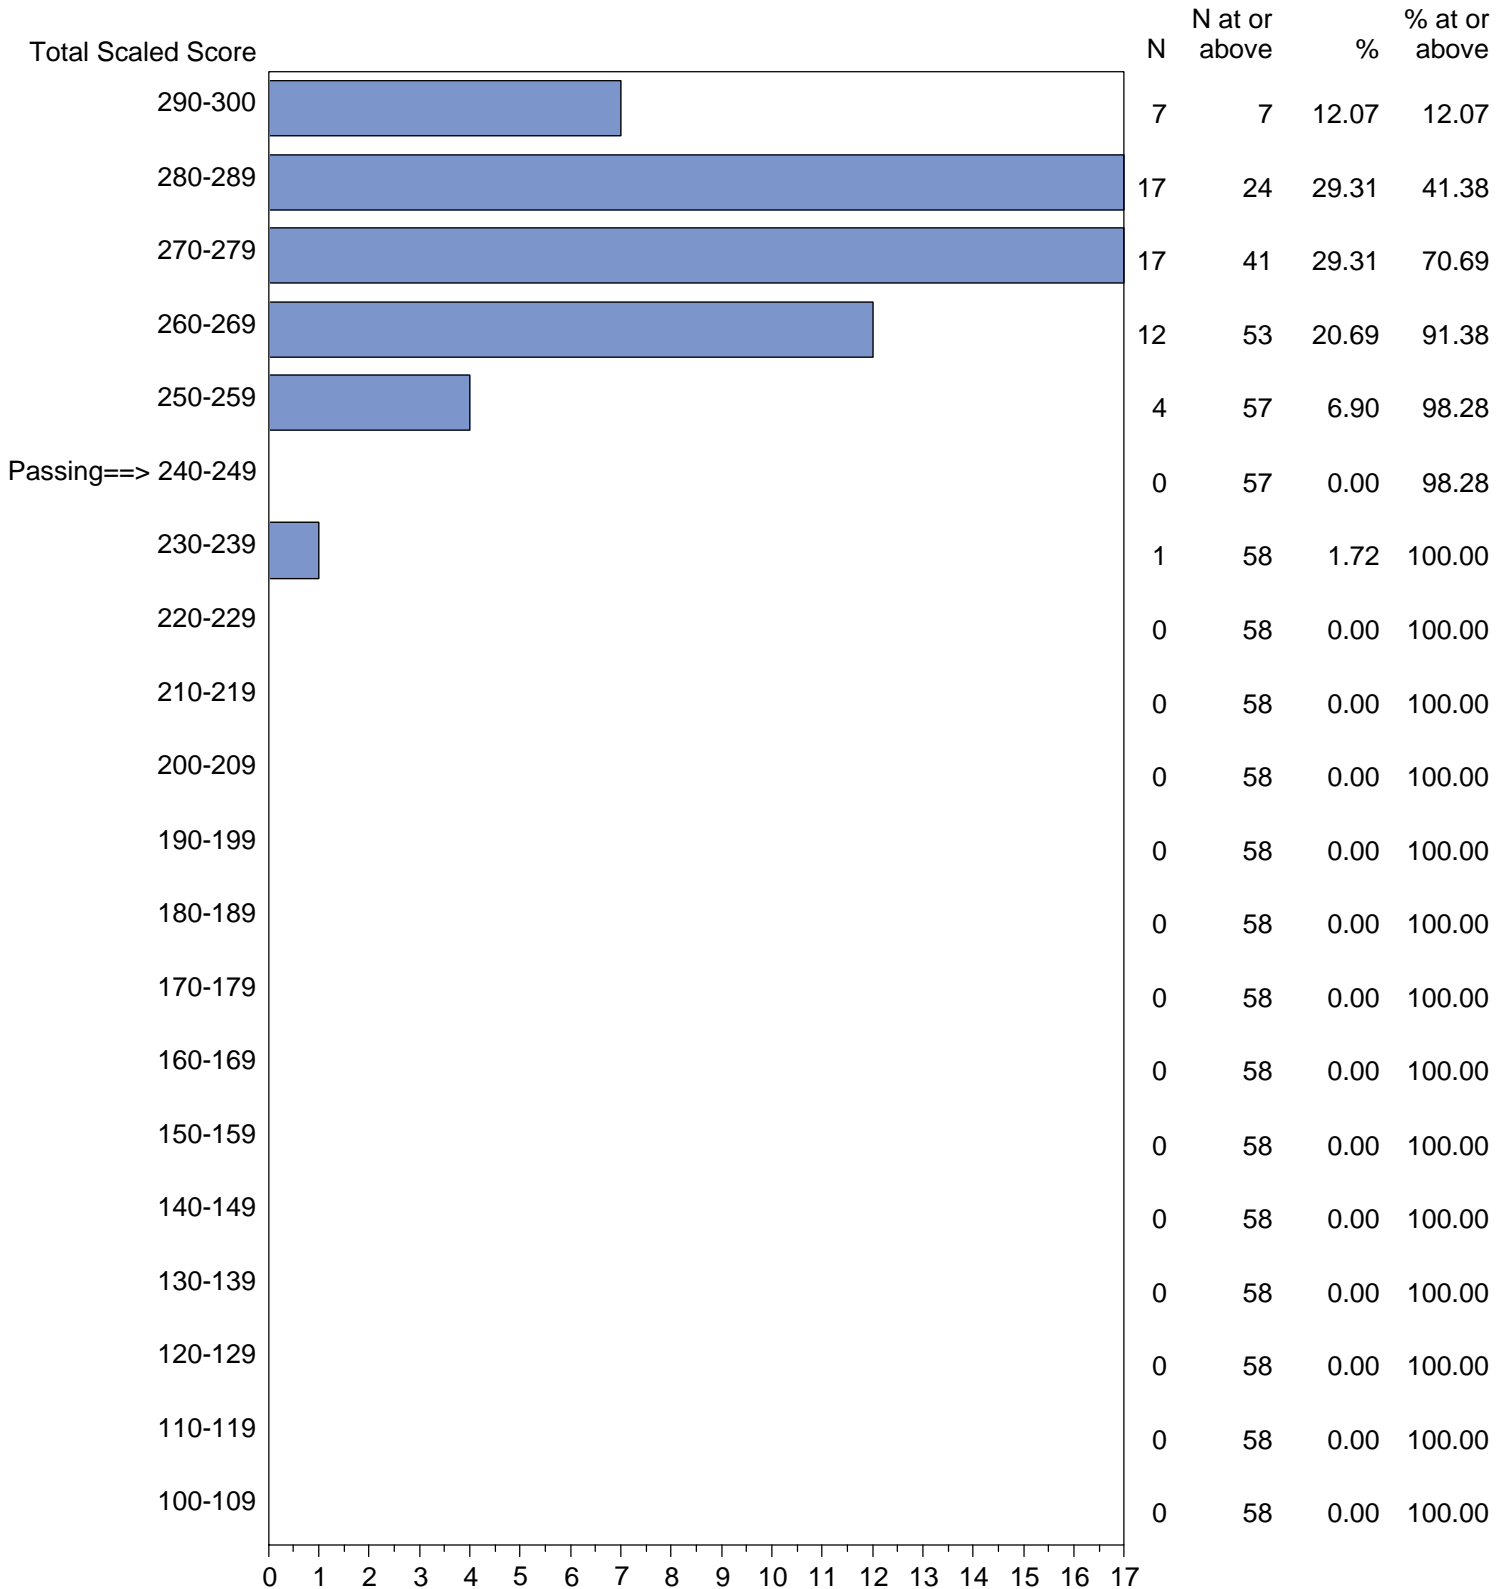

Massachusetts Tests for Educator Licensure (MTEL)
September 1, 2014 - August 31, 2015

TOTAL SCALED SCORE DISTRIBUTION BY TEST FIELD (ALL FORMS)

Test Field=29 Chinese (Mandarin)

NOTE: The accompanying explanatory notes and interpretive cautions are an integral part of this report.