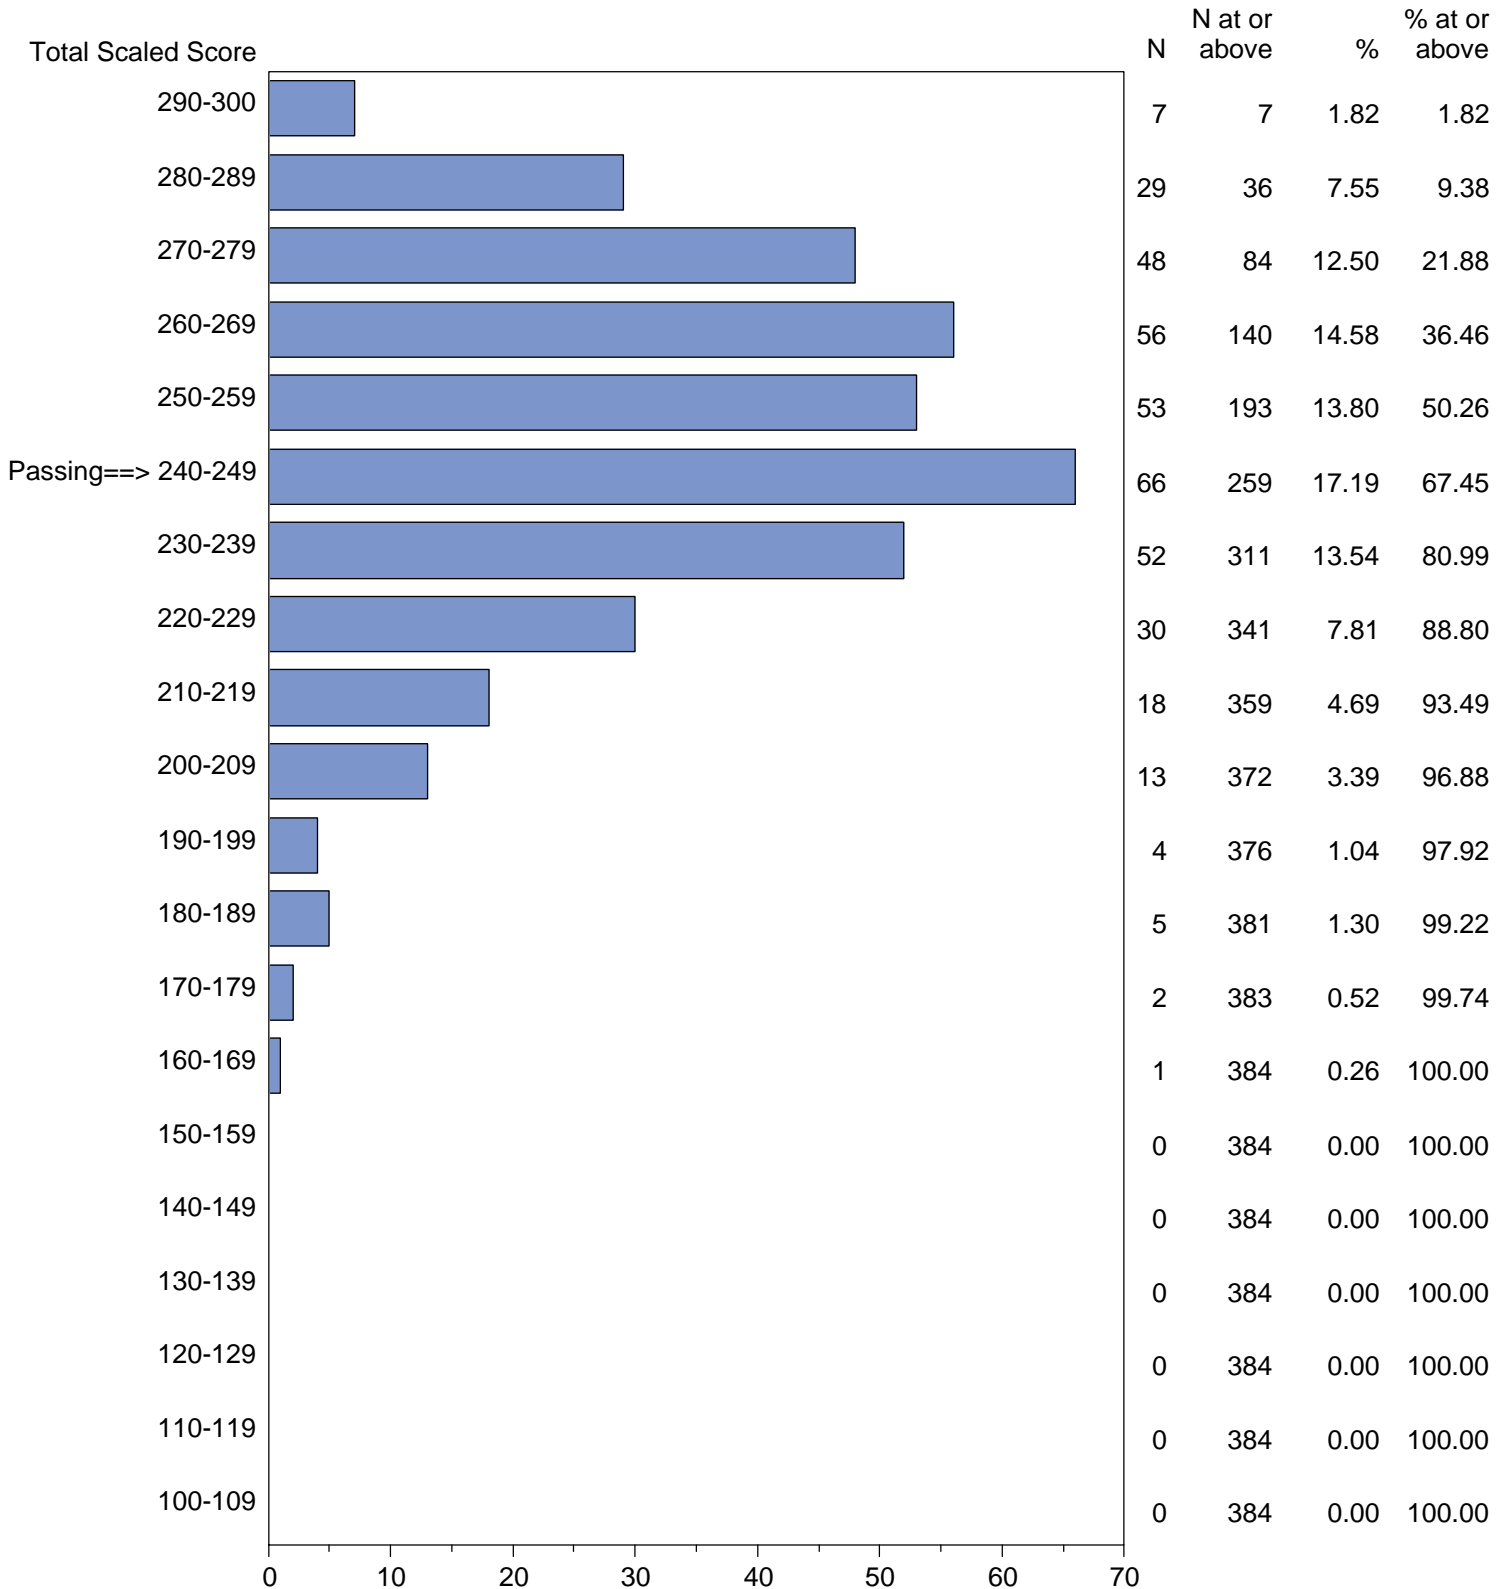

Massachusetts Tests for Educator Licensure (MTEL)
September 1, 2014 - August 31, 2015

TOTAL SCALED SCORE DISTRIBUTION BY TEST FIELD (ALL FORMS)

Test Field=13 Biology

NOTE: The accompanying explanatory notes and interpretive cautions are an integral part of this report.