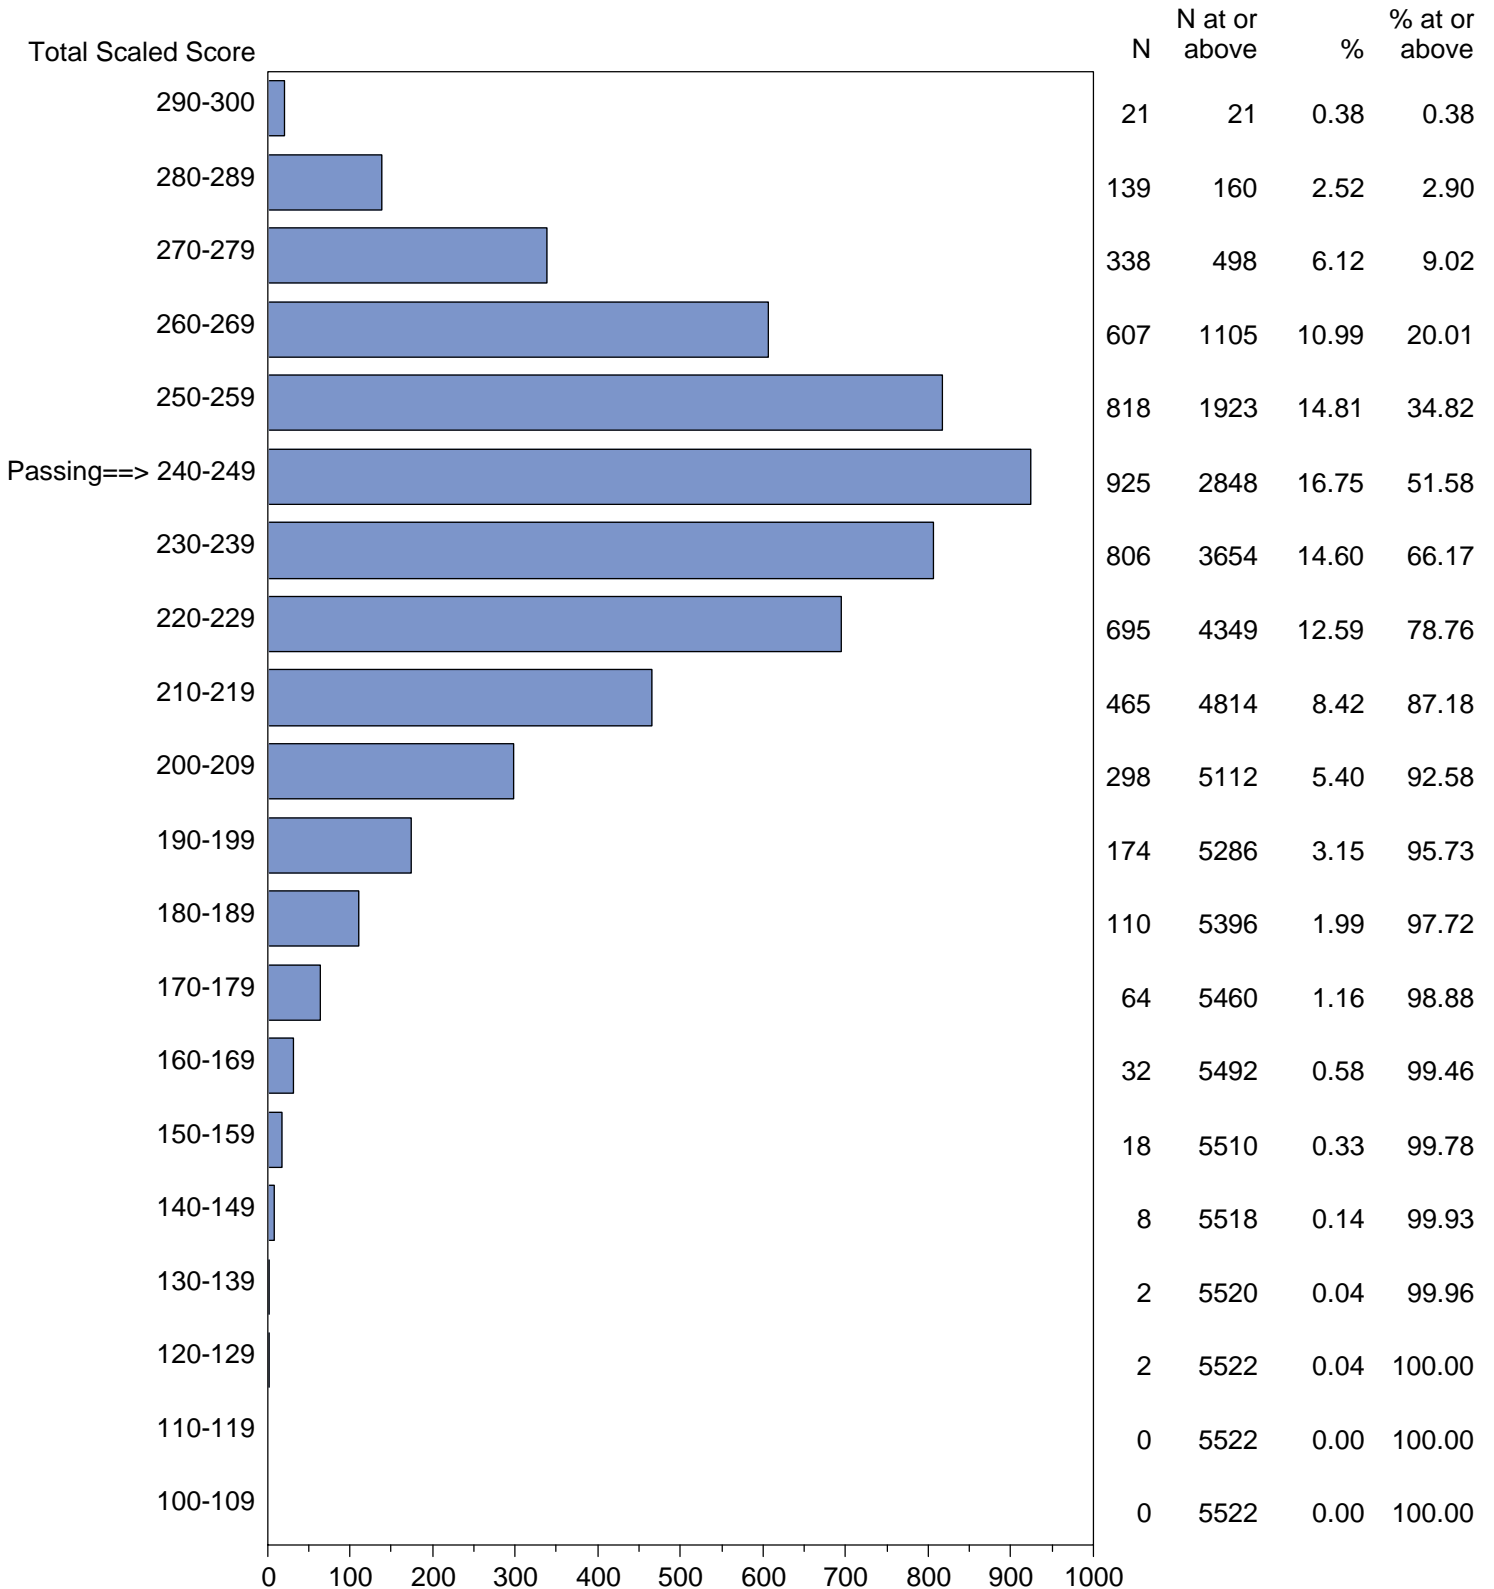

Massachusetts Tests for Educator Licensure (MTEL)
September 1, 2014 - August 31, 2015

TOTAL SCALED SCORE DISTRIBUTION BY TEST FIELD (ALL FORMS)

Test Field=90 Foundations of Reading

NOTE: The accompanying explanatory notes and interpretive cautions are an integral part of this report.