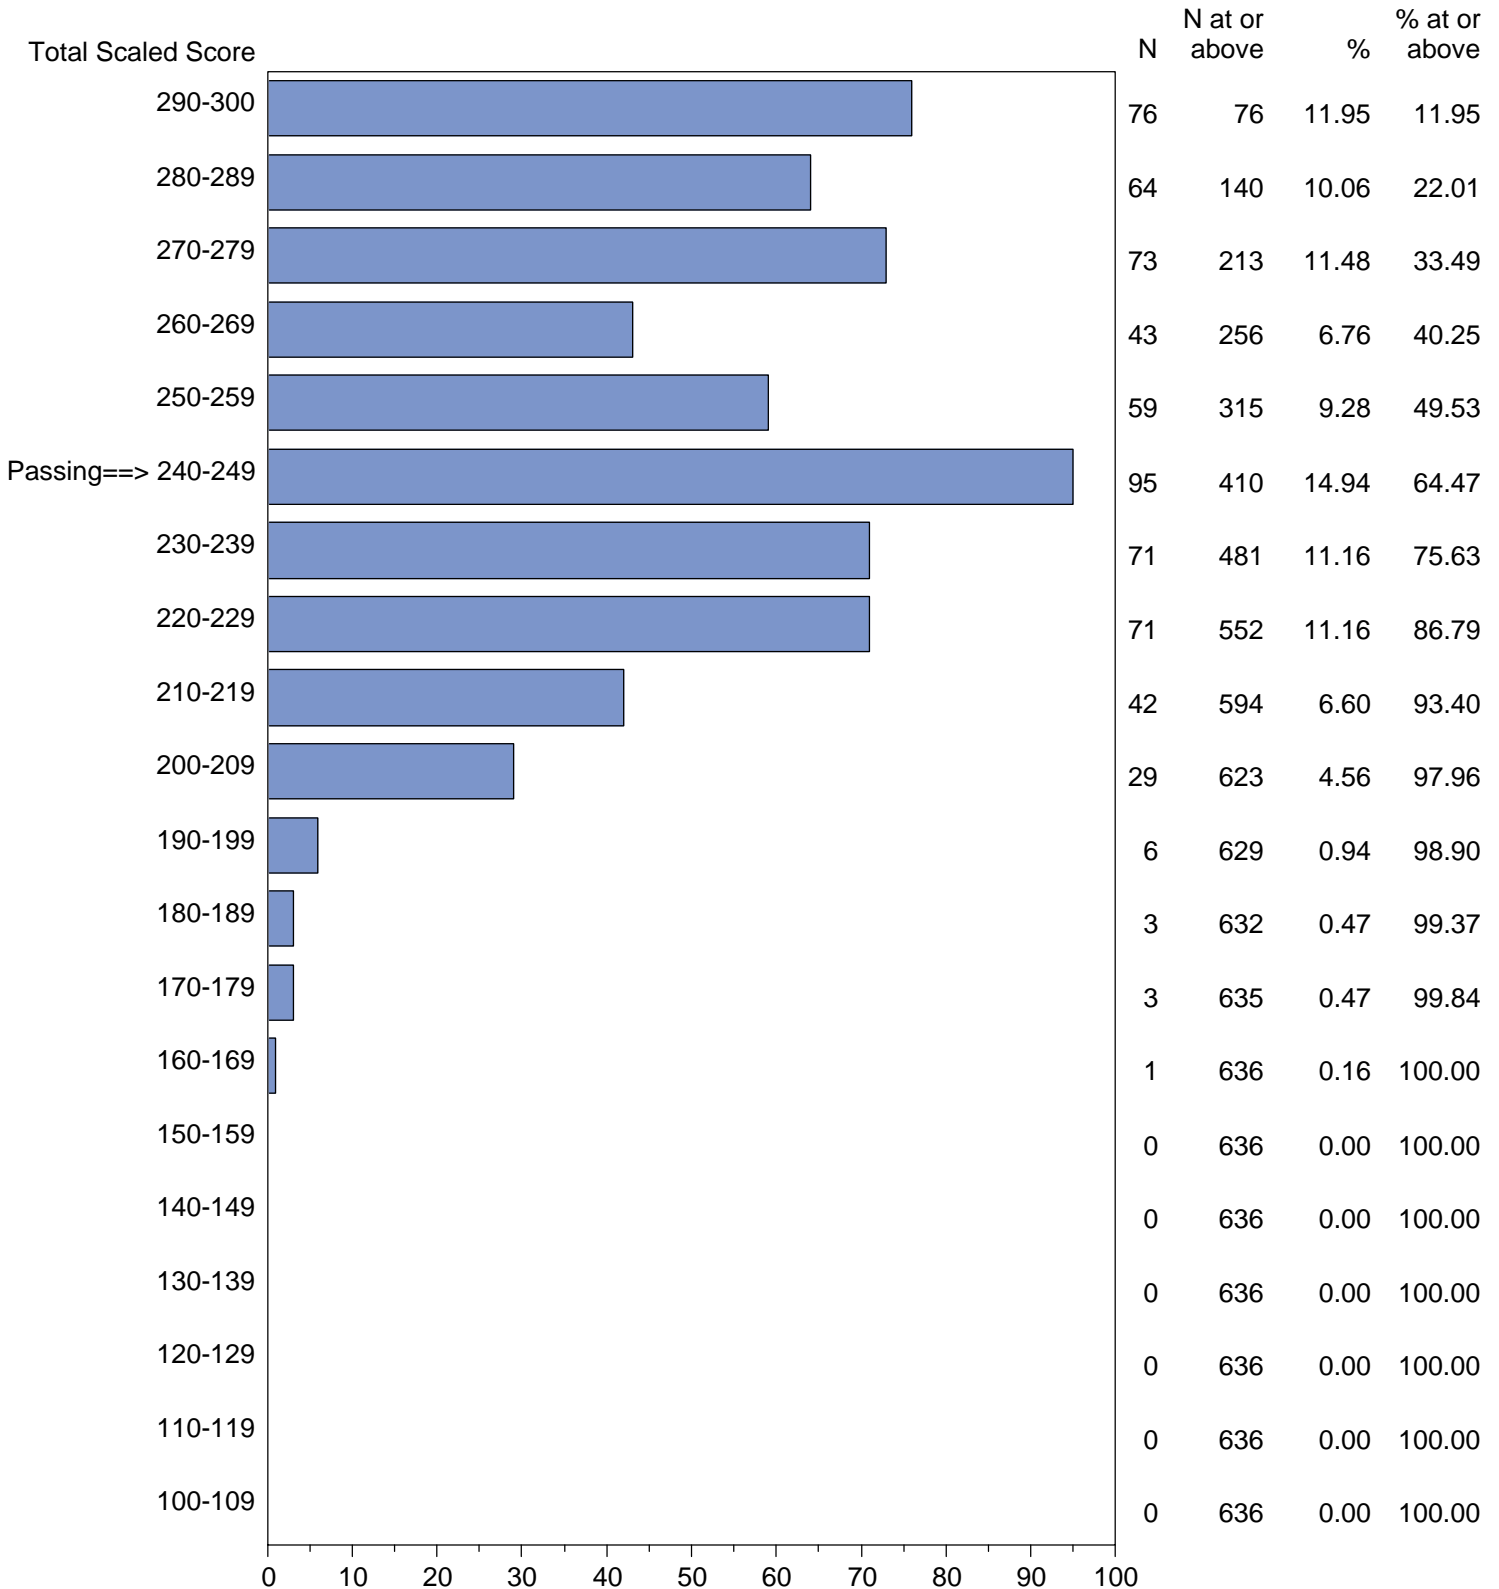

Massachusetts Tests for Educator Licensure (MTEL)
September 1, 2014 - August 31, 2015

TOTAL SCALED SCORE DISTRIBUTION BY TEST FIELD (ALL FORMS)

Test Field=09 Mathematics

NOTE: The accompanying explanatory notes and interpretive cautions are an integral part of this report.