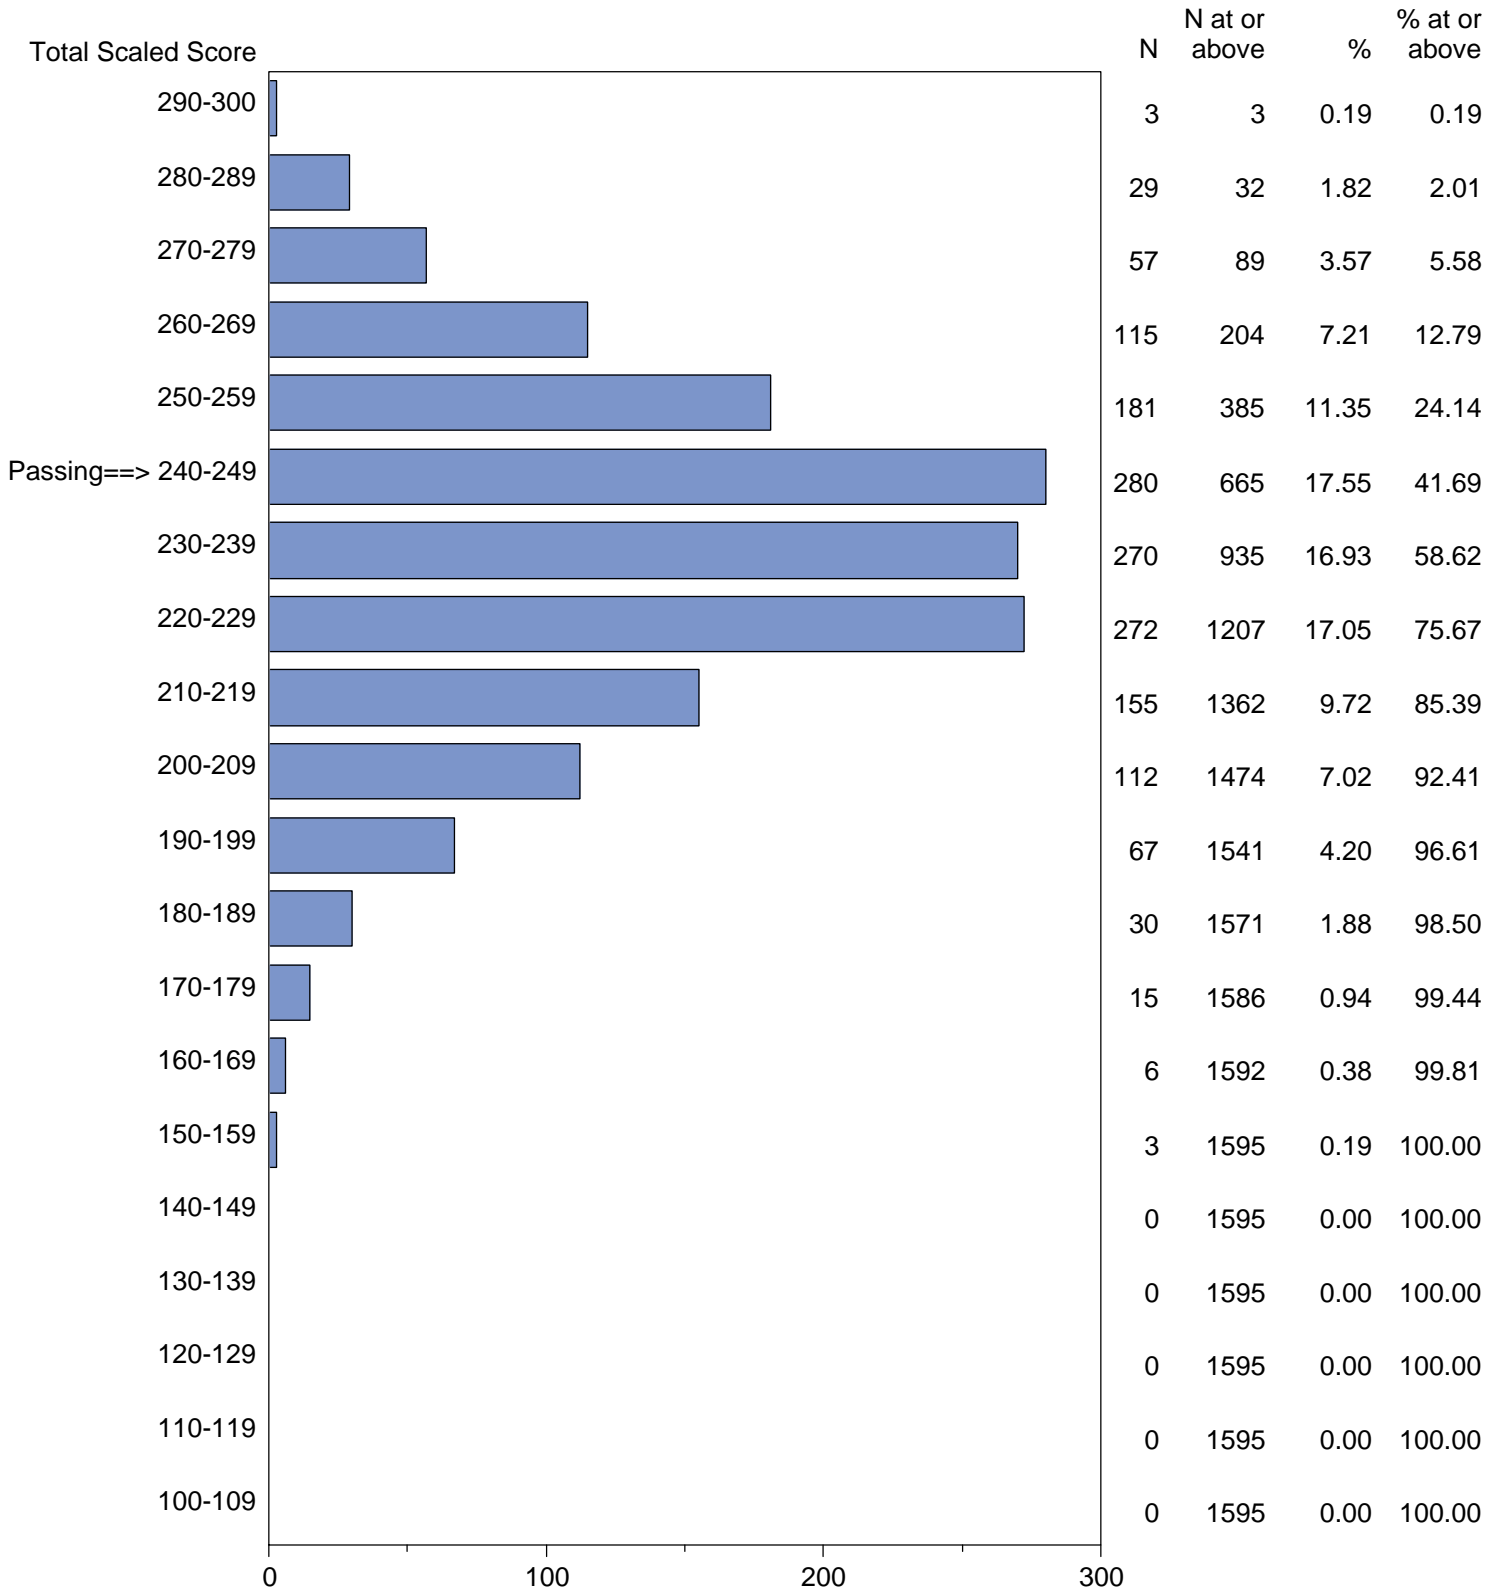

Massachusetts Tests for Educator Licensure (MTEL)
September 1, 2014 - August 31, 2015

TOTAL SCALED SCORE DISTRIBUTION BY TEST FIELD (ALL FORMS)

Test Field=02 Early Childhood

NOTE: The accompanying explanatory notes and interpretive cautions are an integral part of this report.