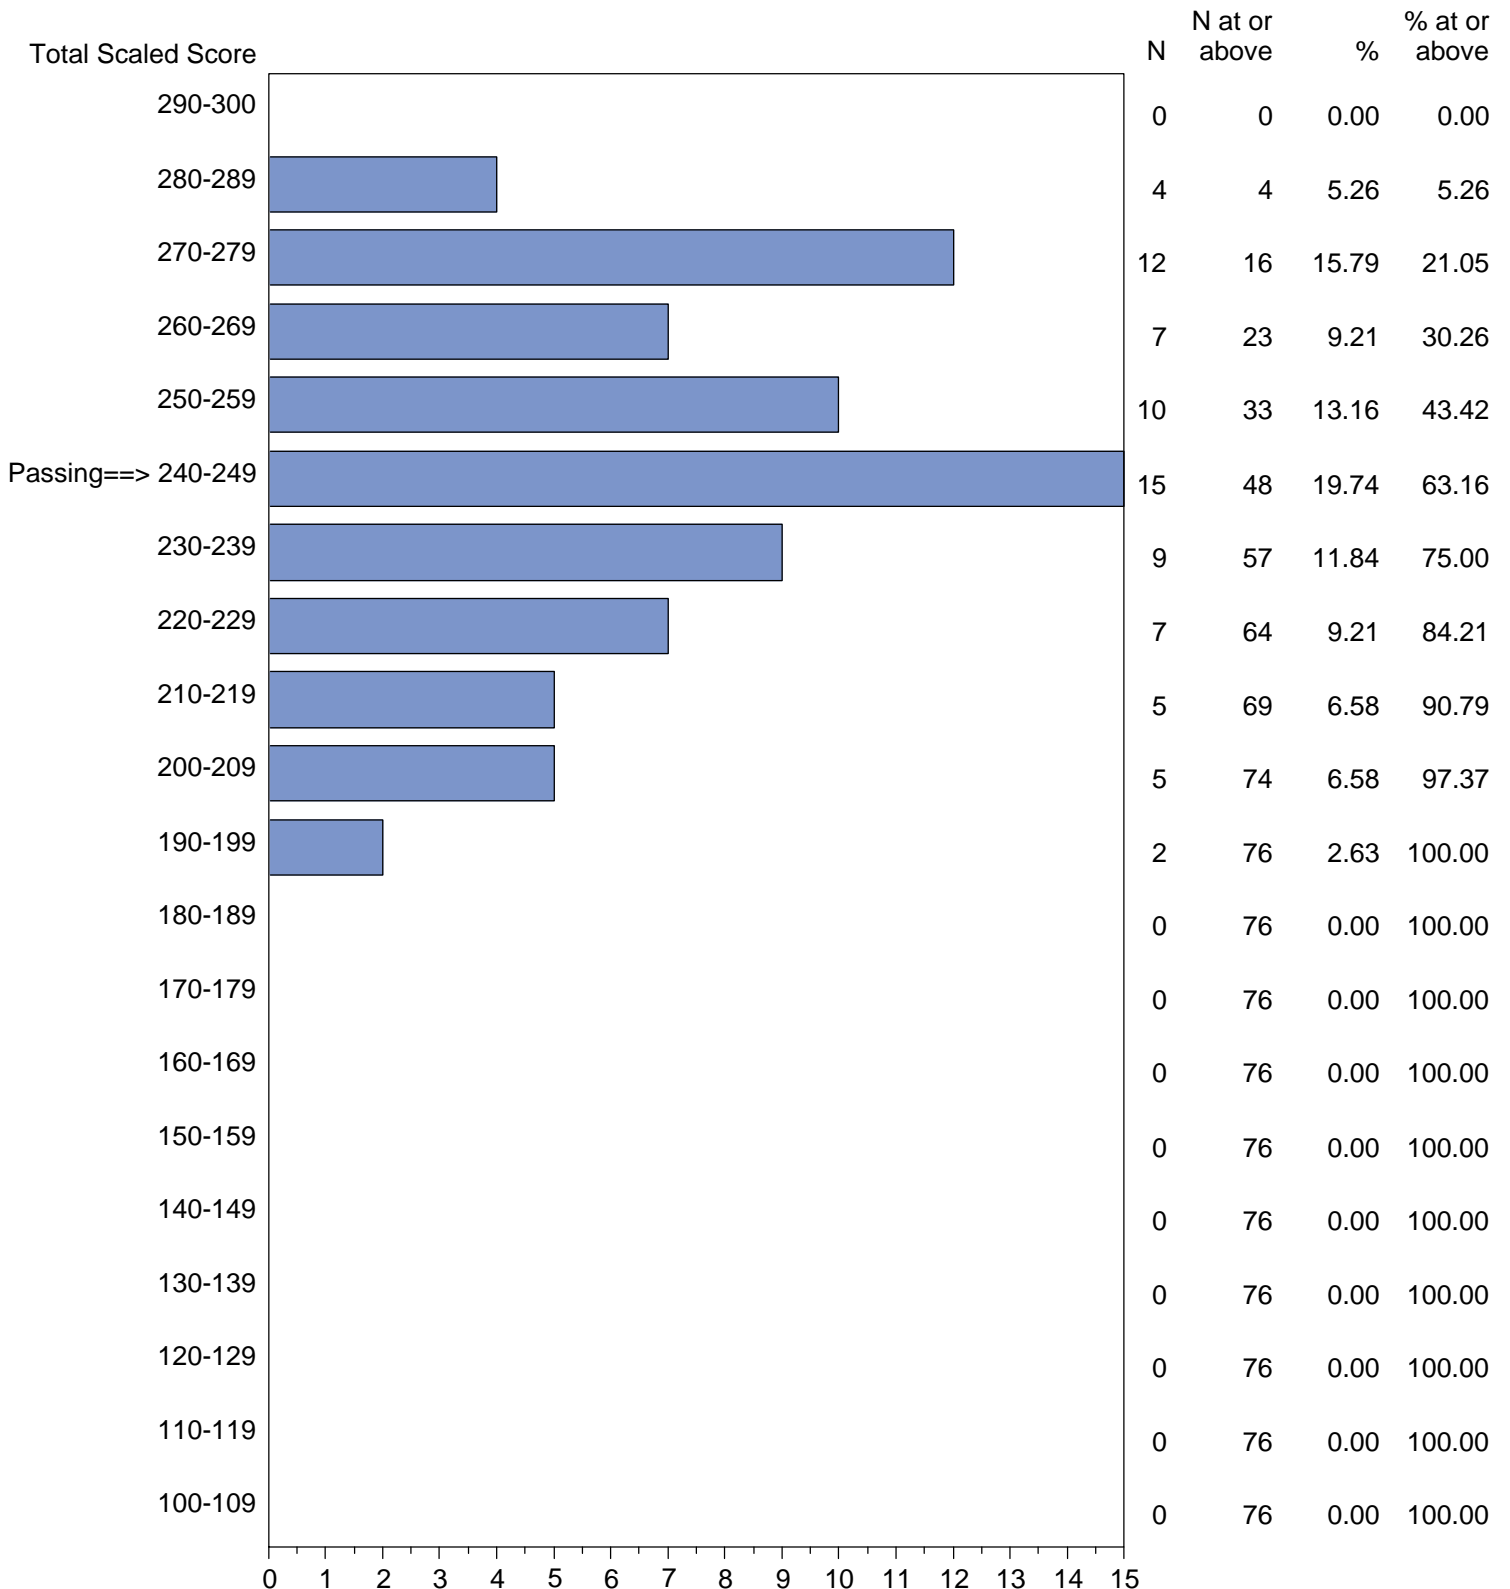

Massachusetts Tests for Educator Licensure (MTEL)
September 1, 2014 - August 31, 2015

TOTAL SCALED SCORE DISTRIBUTION BY TEST FIELD (ALL FORMS)

Test Field=33 Technology/Engineering

NOTE: The accompanying explanatory notes and interpretive cautions are an integral part of this report.