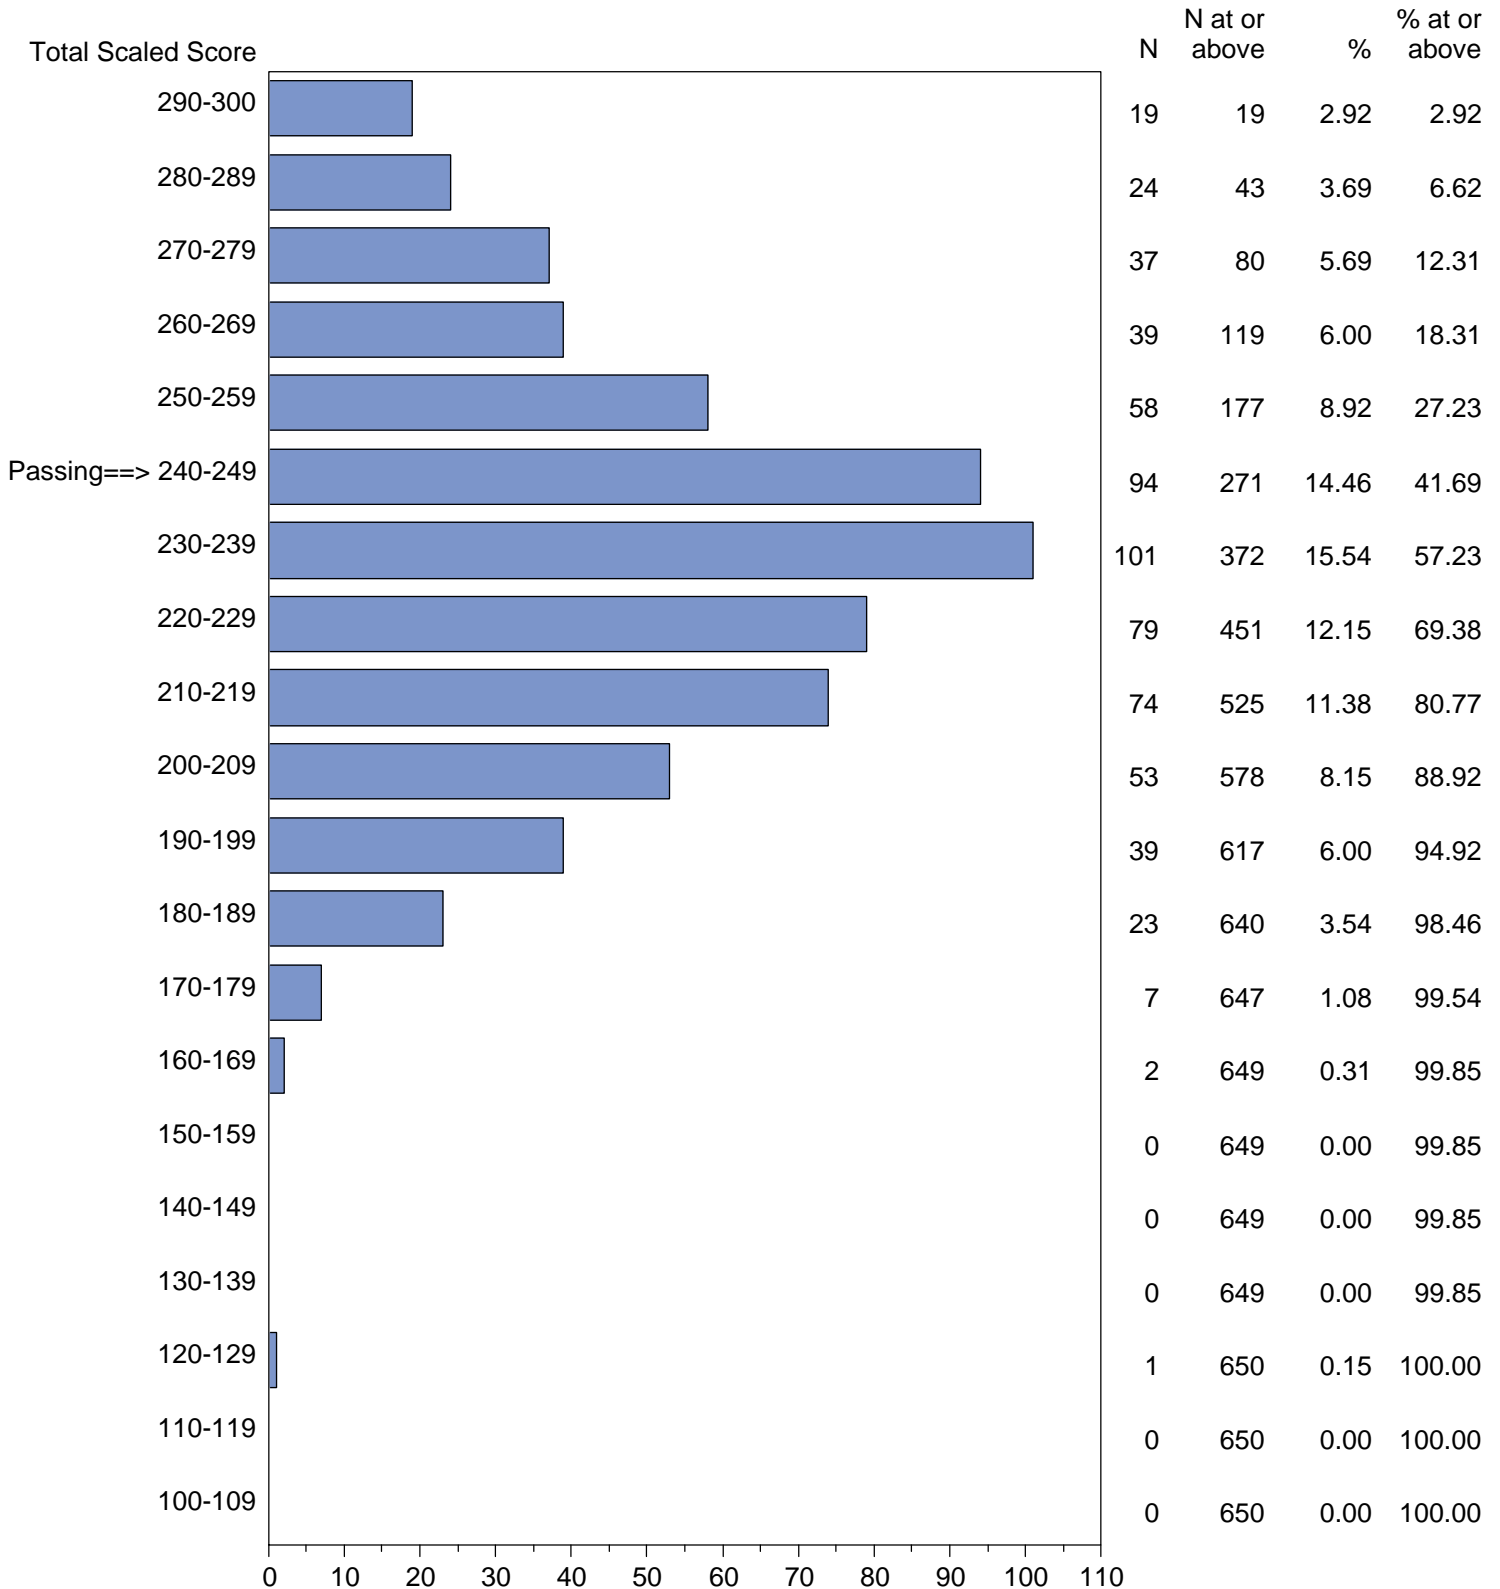

Massachusetts Tests for Educator Licensure (MTEL)
September 1, 2014 - August 31, 2015

TOTAL SCALED SCORE DISTRIBUTION BY TEST FIELD (ALL FORMS)

Test Field=53 Elementary Mathematics

NOTE: The accompanying explanatory notes and interpretive cautions are an integral part of this report.