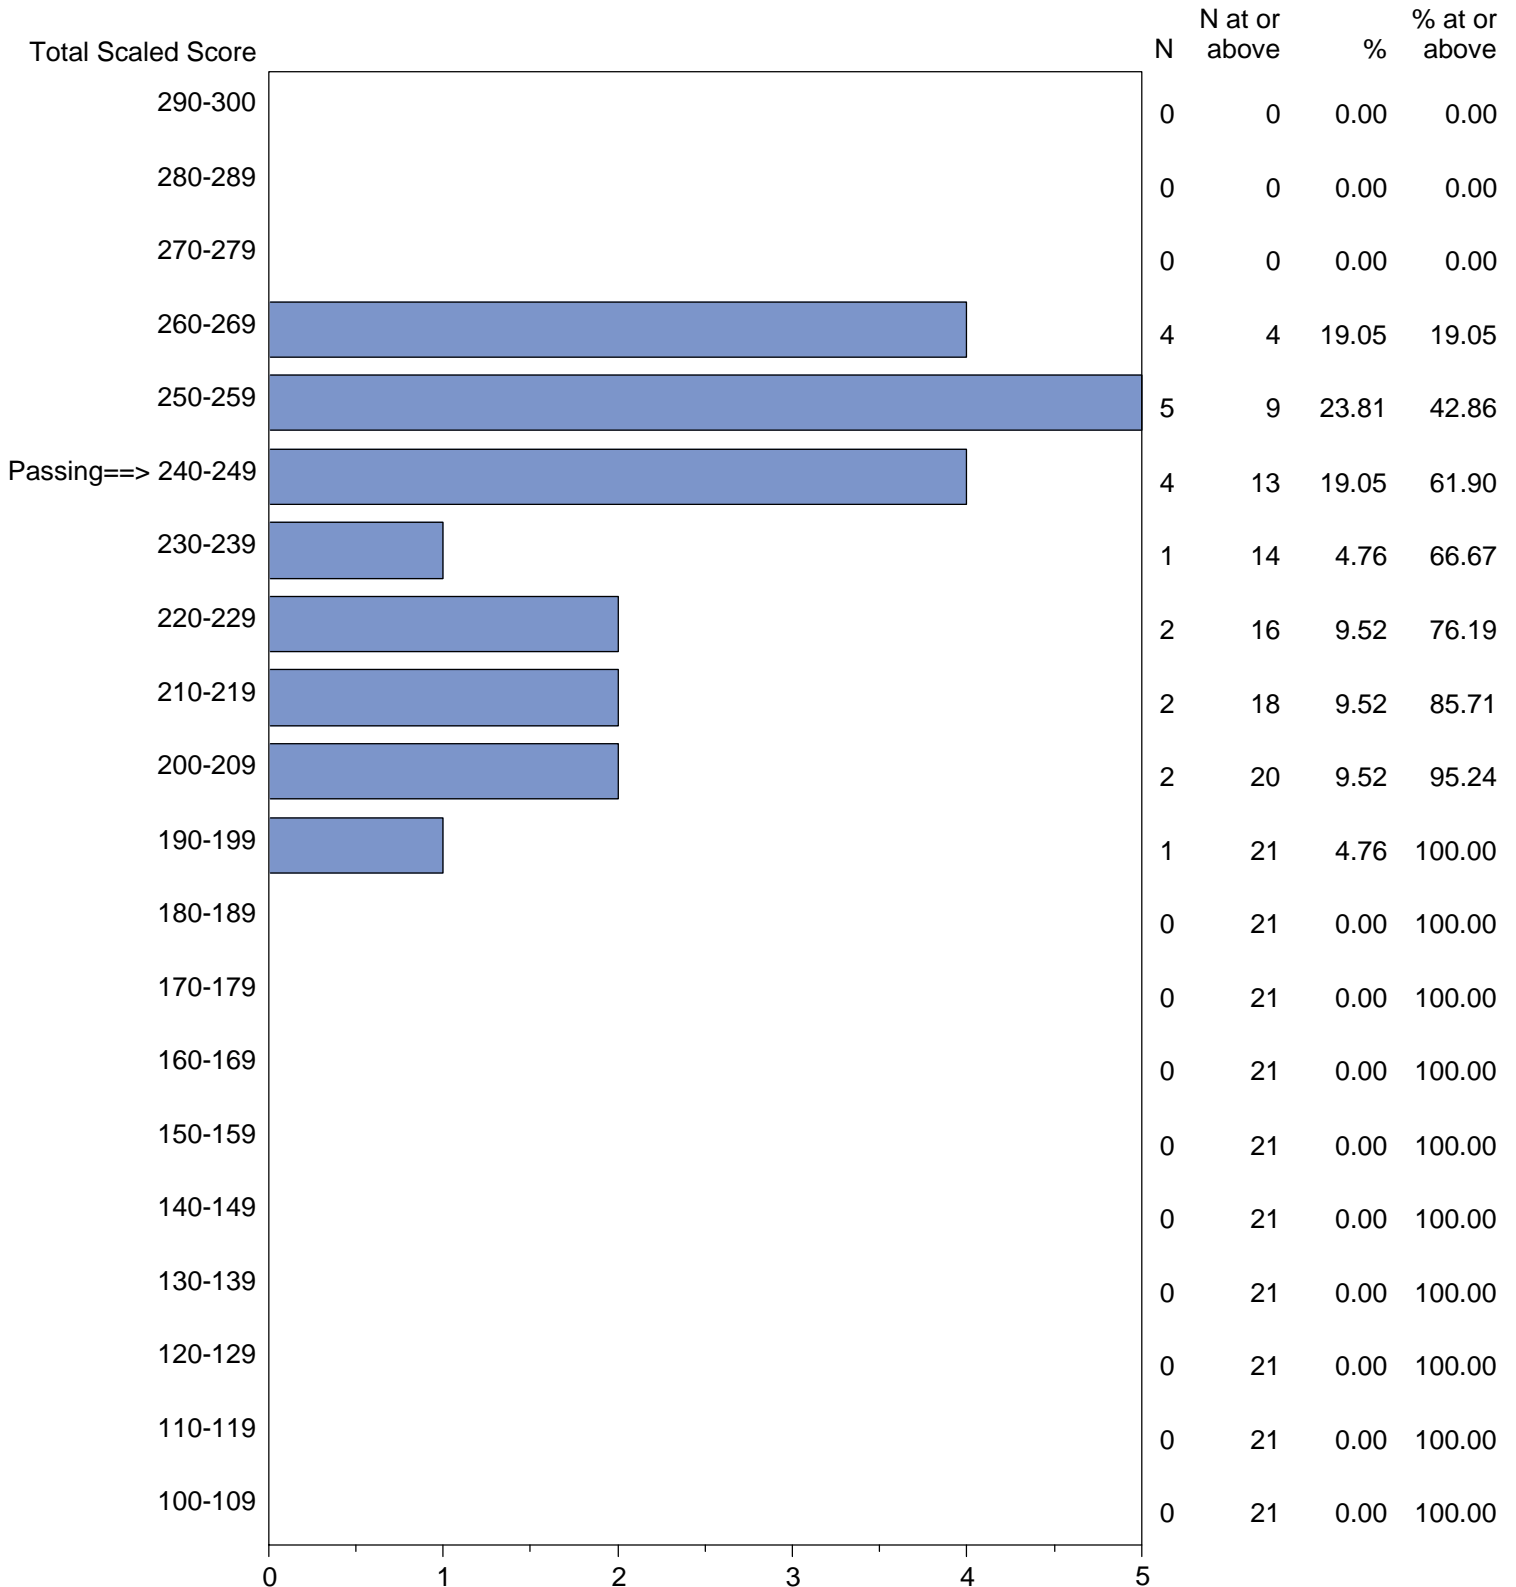

Massachusetts Tests for Educator Licensure (MTEL)
September 1, 2014 - August 31, 2015

TOTAL SCALED SCORE DISTRIBUTION BY TEST FIELD (ALL FORMS)

Test Field=46 Dance

NOTE: The accompanying explanatory notes and interpretive cautions are an integral part of this report.