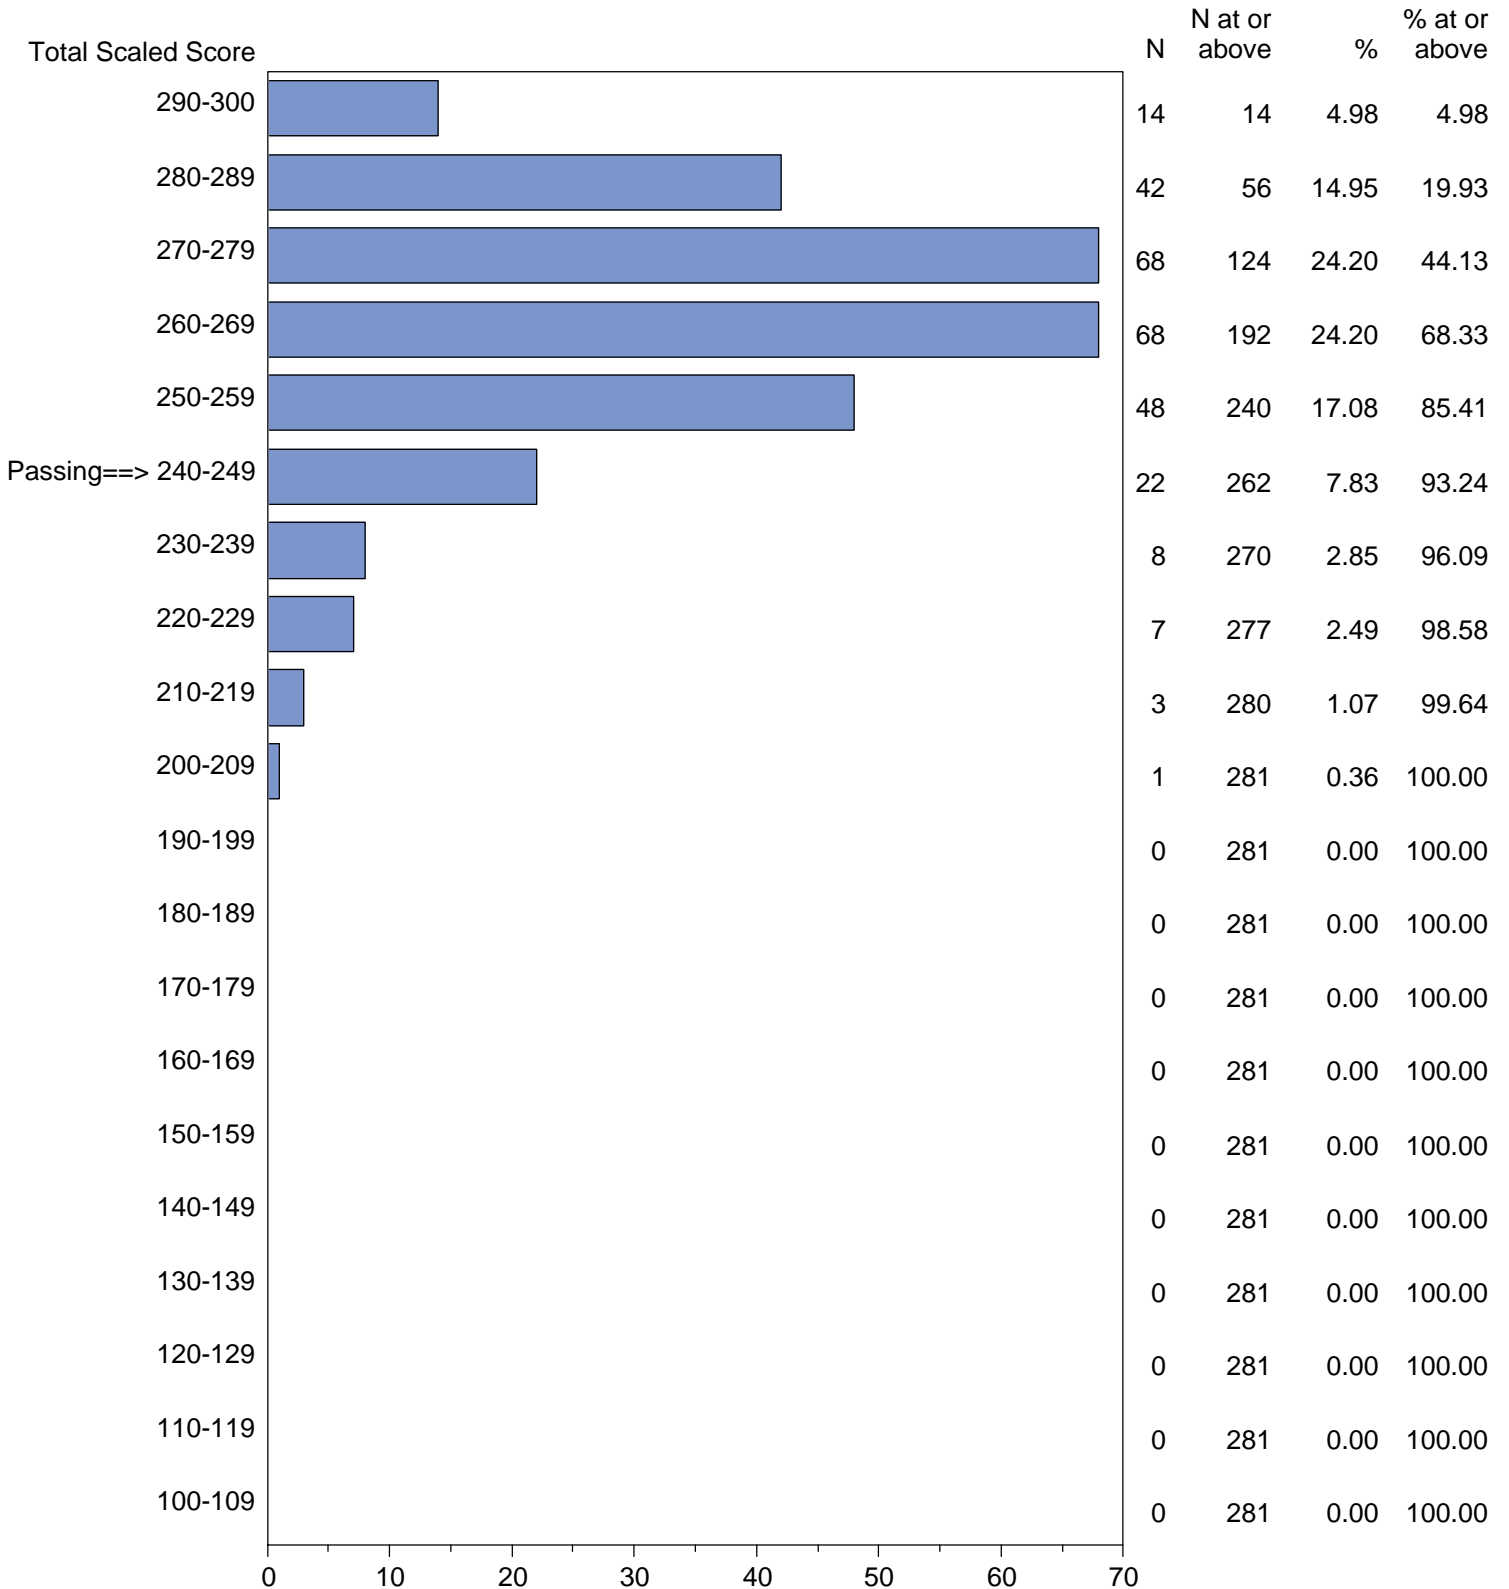

Massachusetts Tests for Educator Licensure (MTEL)
September 1, 2014 - August 31, 2015

TOTAL SCALED SCORE DISTRIBUTION BY TEST FIELD (ALL FORMS)

Test Field=17 Visual Art

NOTE: The accompanying explanatory notes and interpretive cautions are an integral part of this report.